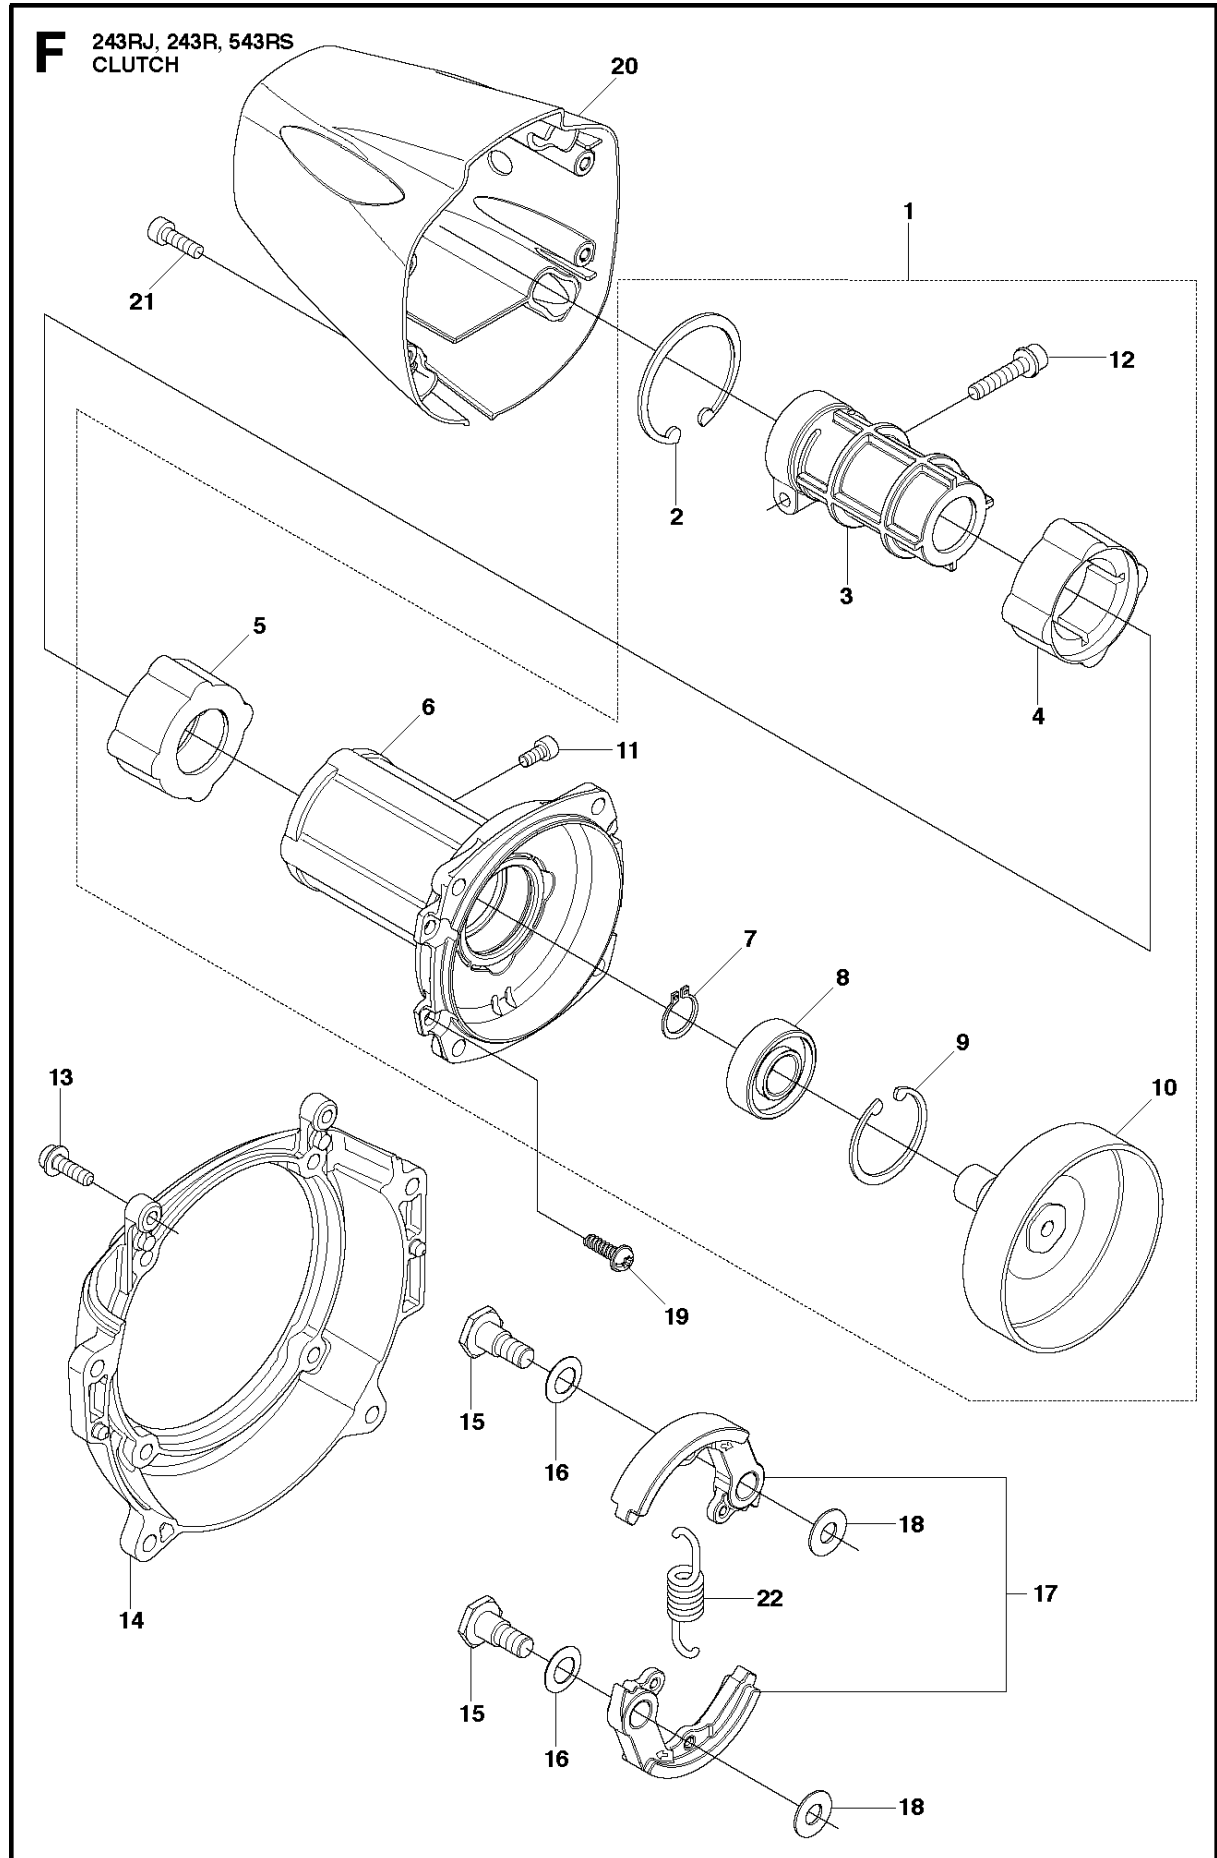

CLUTCH

243 R, 20121000001-Current

Ref	Part No	Description	Remark	QTY	KIT
1	528 81 57-01	HOUSING ASSY		1	
2	516 12 64-01	SNAP RING		1	1
3	521 66 50-01	CLAMP		1	1
4	521 66 52-01	ANTIVIBRATION ELEMENT		1	1
5	521 66 51-01	ANTIVIBRATION ELEMENT		1	1
6	521 66 49-01	HOUSING		1	1
7	516 12 42-01	SNAP RING		1	1
8	516 13 17-01	BEARING		1	1
9	502 84 93-01	SNAP RING		1	1
10	505 29 38-01	DRUM		1	1
11	504 11 96-01	SCREW		1	1
12	521 86 23-01	BOLT		1	1
13	515 39 13-01	BOLT		4	
14	578 85 42-03	FAN COVER		1	
15	505 29 78-01	SCREW		2	
16	505 29 81-01	WASHER		2	
17	521 63 64-01	SHOE		1	
18	505 29 80-01	WASHER		2	
19	521 51 79-01	SCREW		4	
20	528 81 56-01	COVER		1	
21	523 01 90-01	BOLT		4	
22	521 52 34-01	SPRING		1