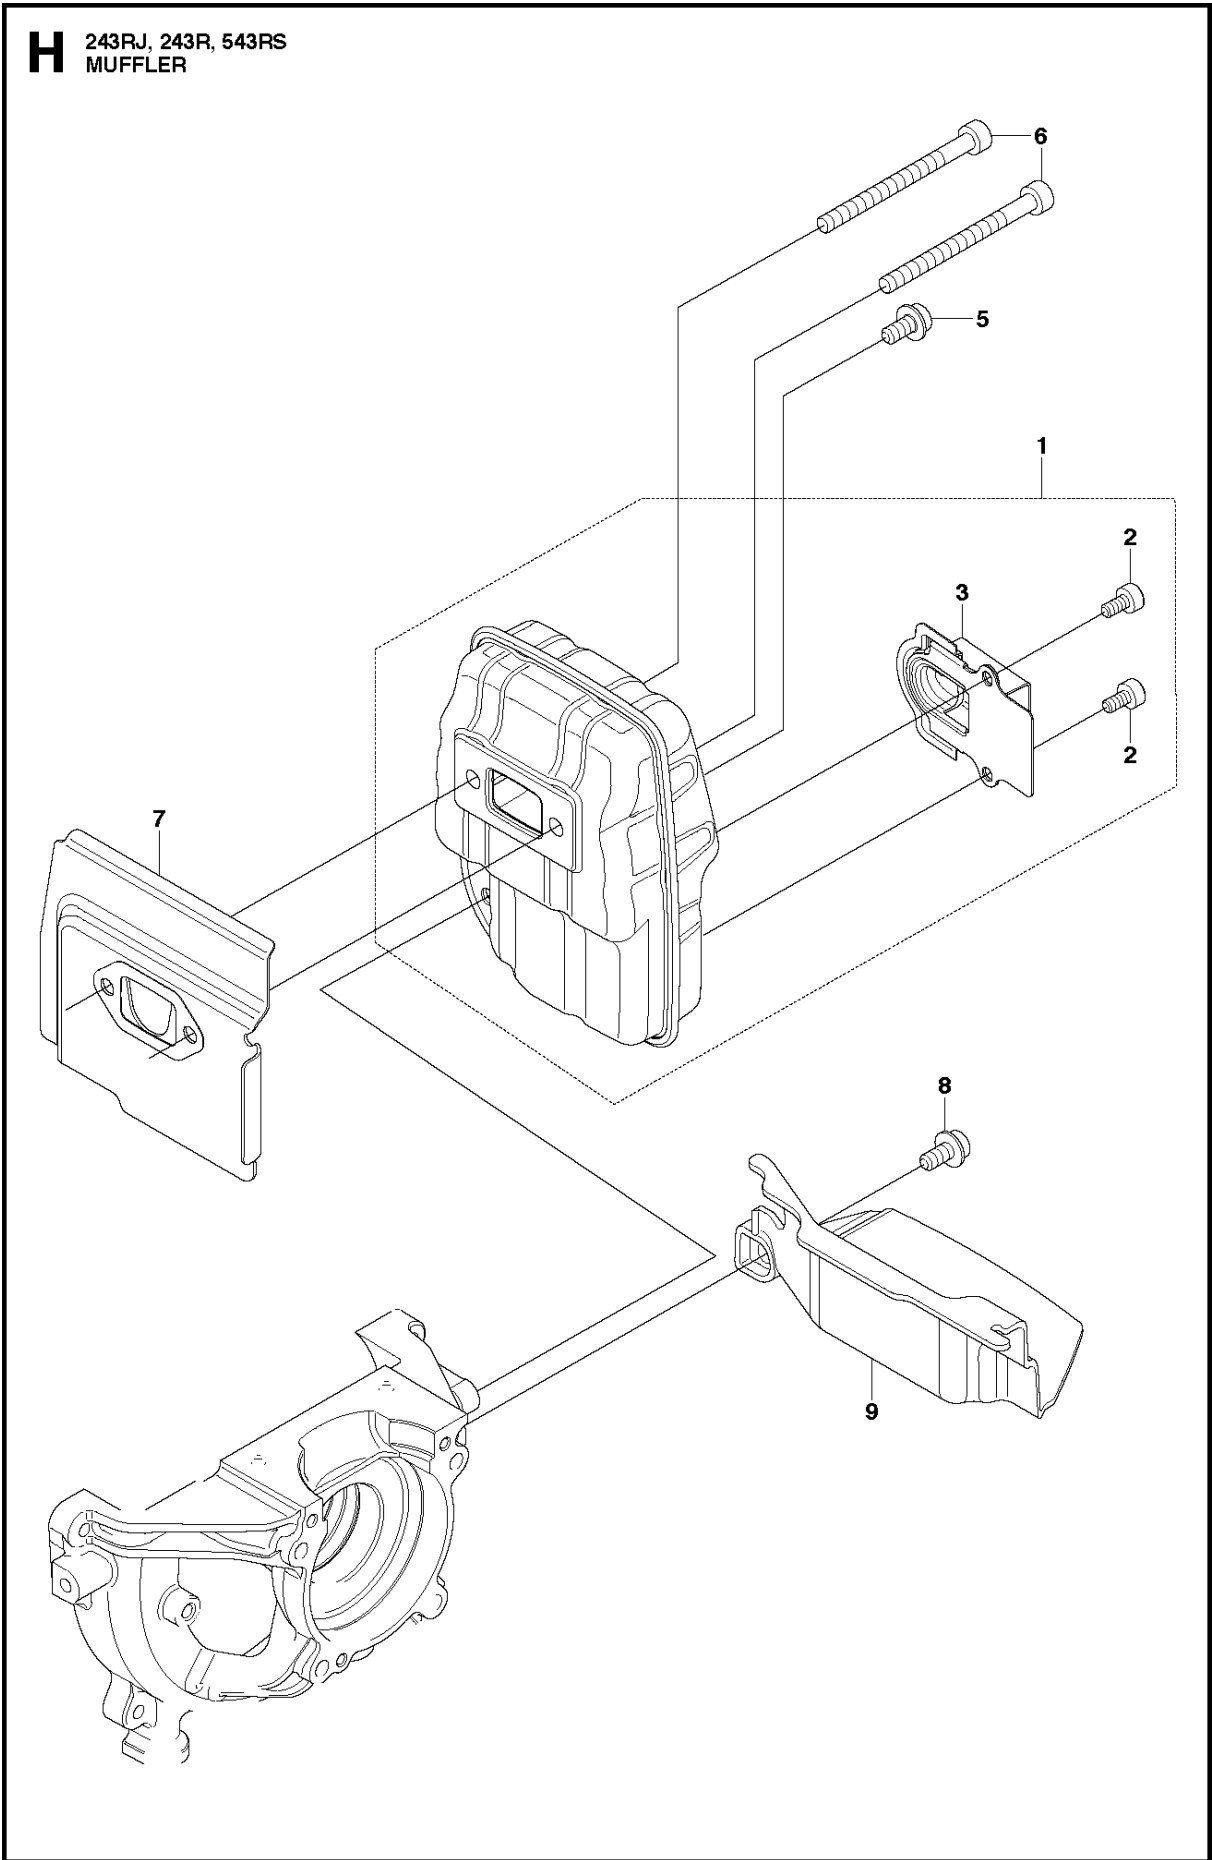

H 243RJ, 243R, 543RS
MUFFLER

MUFFLER

243 R, 20121000001-Current

Ref	Part No	Description	Remark	QTY	KIT
1	528 70 58-01	MUFFLER-A	243RJ	1	
1	577 98 03-01	MUFFLER	243R, 543RS	1	
2	544 36 27-01	BOLT		2	1
3	521 62 34-01	GUIDE		1	1
5	515 39 07-01	BOLT		1	
6	521 51 59-01	BOLT	243RJ	2	
6	504 11 43-01	SCREW	243R, 543RS	2	
7	577 80 41-01	GASKET		1	
8	515 39 07-01	BOLT		1	
9	521 62 33-01	PLATE		1