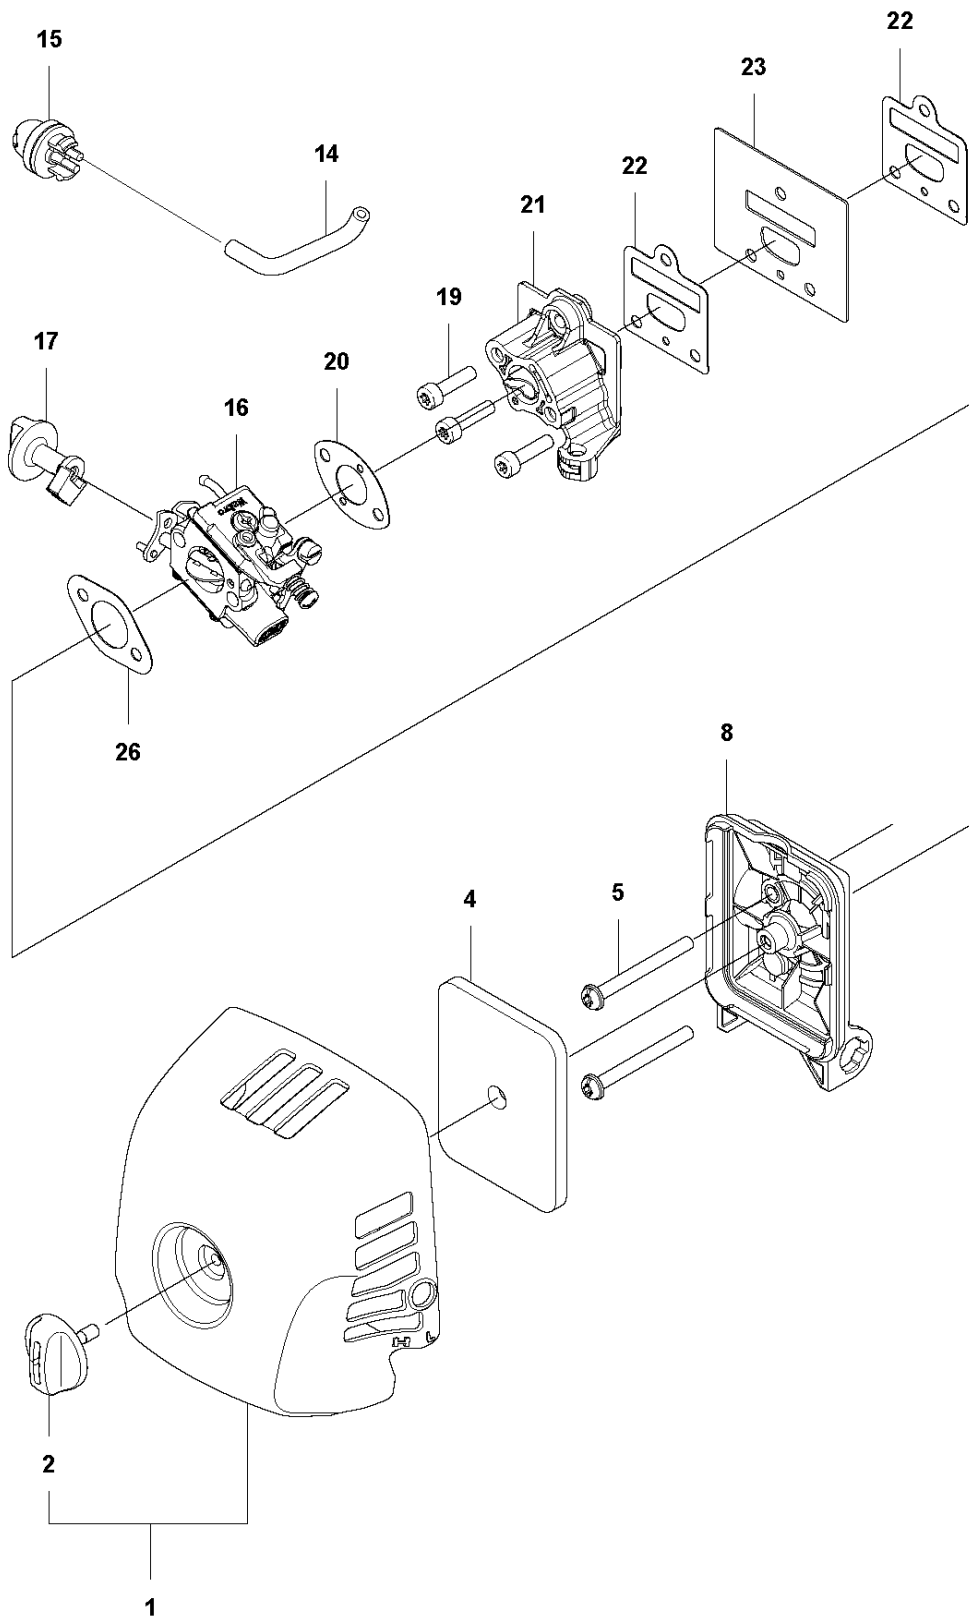

J2 243R, 543RS
CARBURETOR & AIRFILTER

CARBURETOR & AIR FILTER

243 R, 20121000001-Current

Ref	Part No	Description	Remark	QTY	KIT
1	577 98 00-01	AIR FILTER COVER		1	
2	577 97 98-01	TURNING KNOB		1	1
4	577 92 67-01	AIR FILTER		1	
5	521 51 55-01	SCREW		2	
8	576 68 55-01	FILTER HOUSING		1	
14	577 50 95-01	TUBE		1	
15	513 78 93-01	PUMP		1	
16	577 99 28-02	CARBURETTOR		1	
17	577 13 31-01	CHOKE CONTROL		1	
19	506 68 90-01	BOLT		3	
20	577 67 38-01	GASKET		1	
21	576 68 58-01	INSULATOR		1	
22	576 78 54-01	GASKET		2	
23	578 11 53-01	PLATE		1	
26	577 88 24-02	GASKET		1