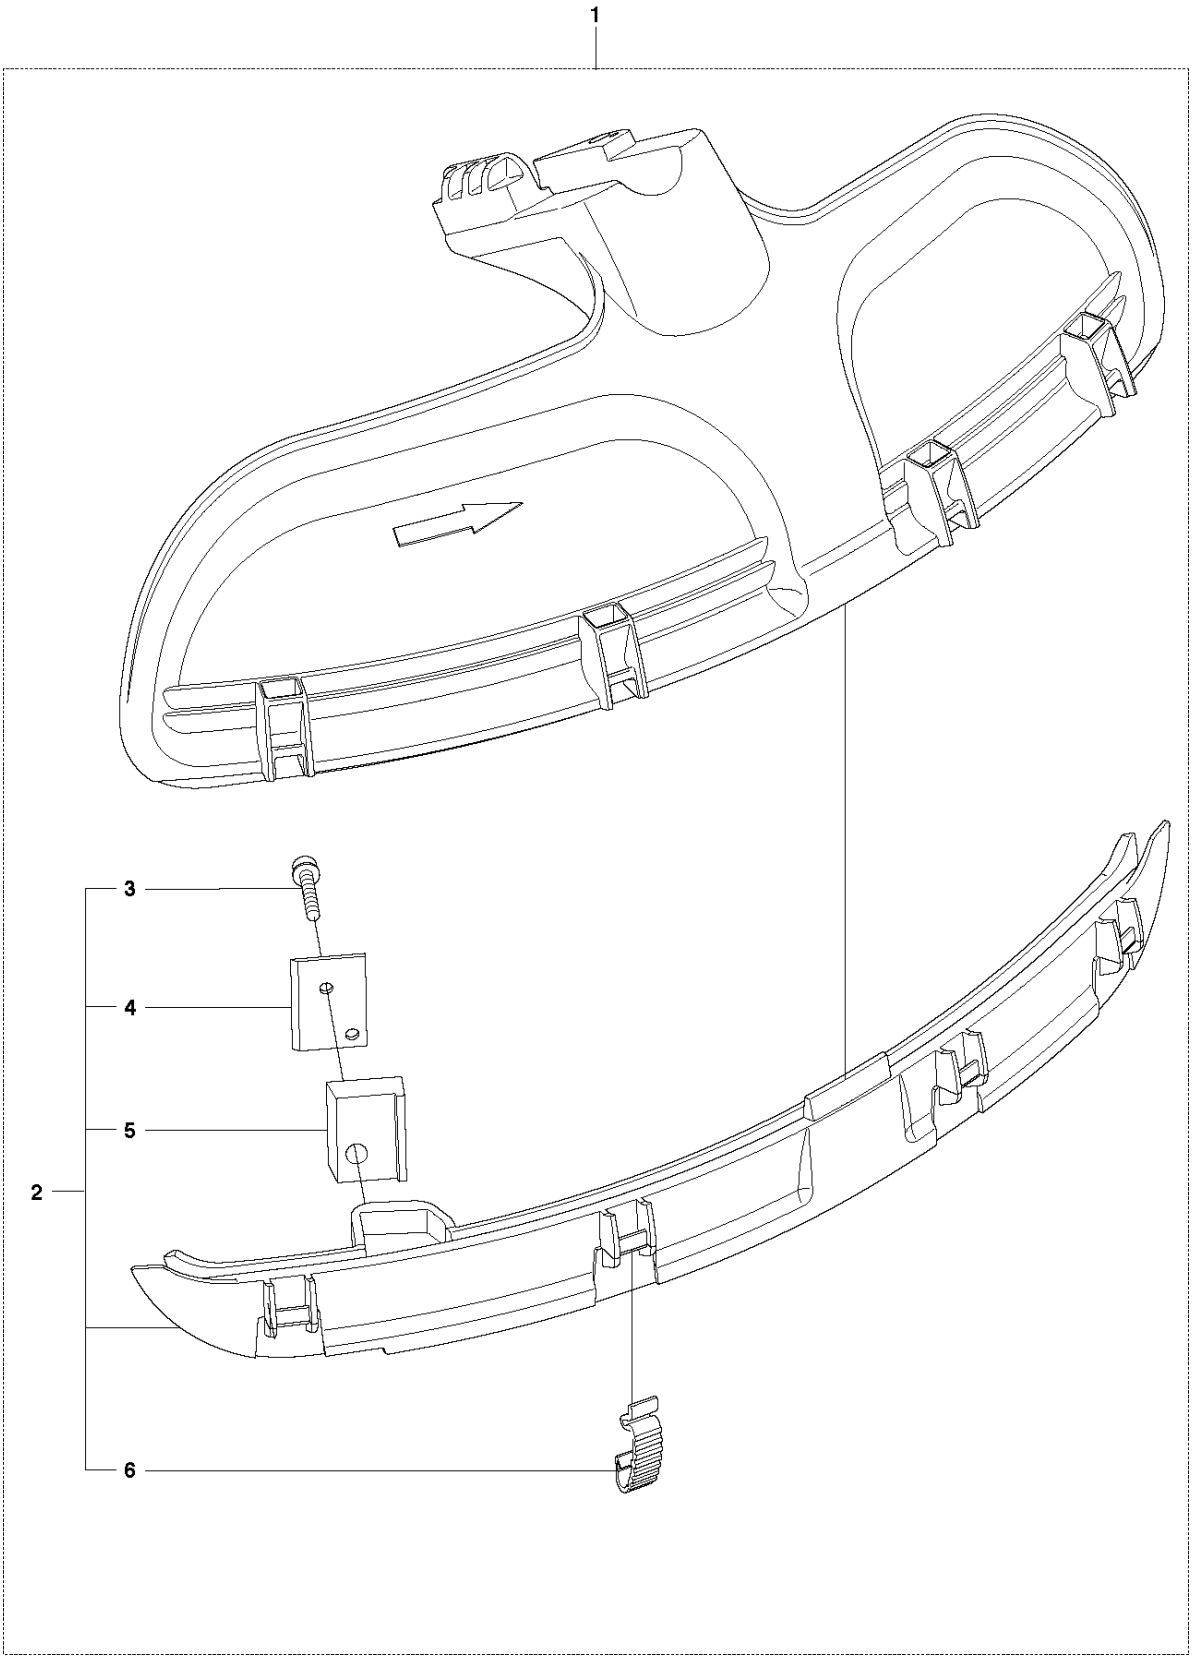

R2 243RJ, 243R, 543RS
ACCESSORIES

ACCESSORIES

243 R, 20121000001-Current

Ref	Part No	Description	Remark	QTY	KIT
1	537 33 16-03	SPLASH GUARD		1	
2	537 39 63-03	SPLASH GUARD		1	1
3	503 21 68-25	SCREW IHSCFT		1	1,2
4	503 79 88-01	BLADE		1	1,2
5	544 12 45-01	RETAINER		1	1,2
6	537 38 72-01	SNAP LOCKING		4	1,2