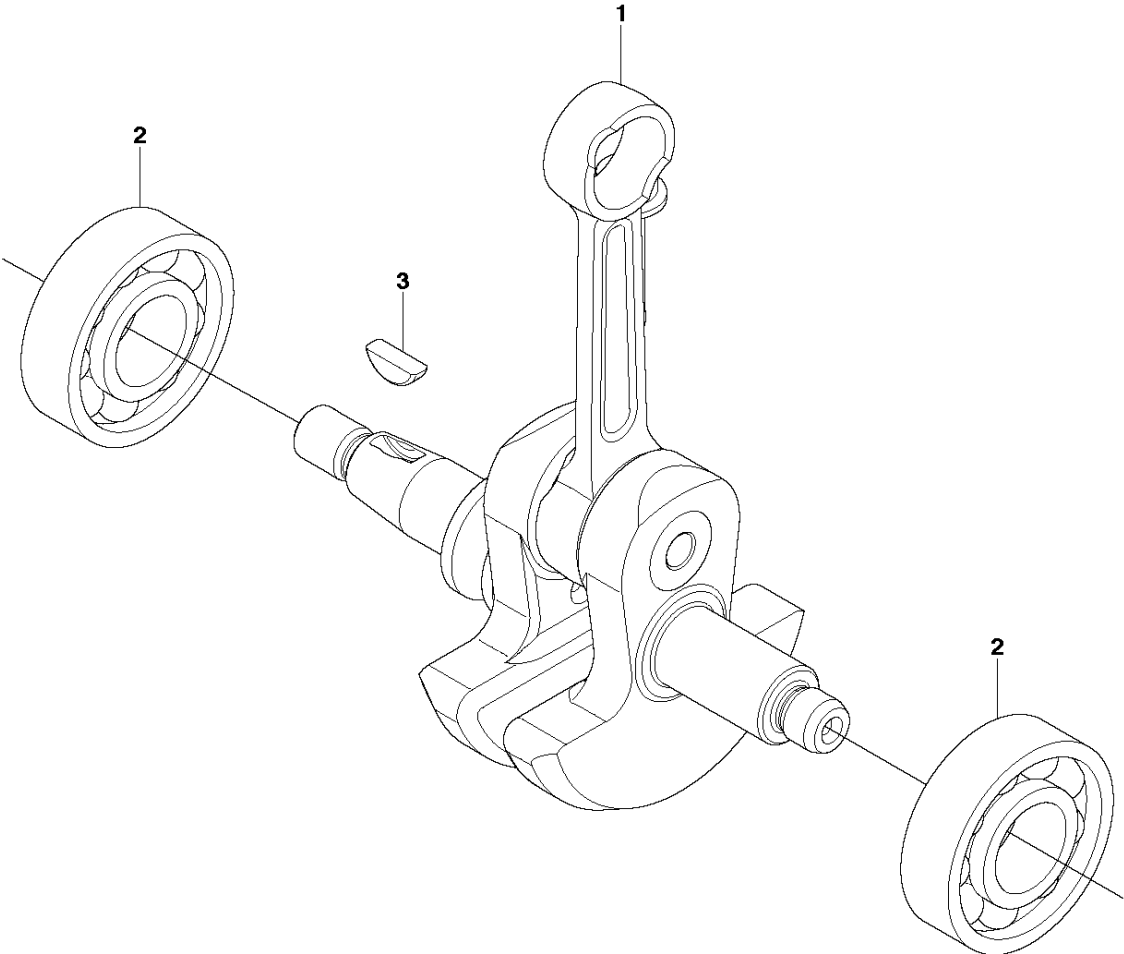

N 243RJ, 243R, 543RS
CRANK SHAFT

CRANKSHAFT

243 R, 20121000001-Current

Ref	Part No	Description	Remark	QTY KIT
1	521 62 39-01	SHAFT-COMP		1
2	504 12 14-01	BEARING		2
3	506 68 94-01	KEY		1