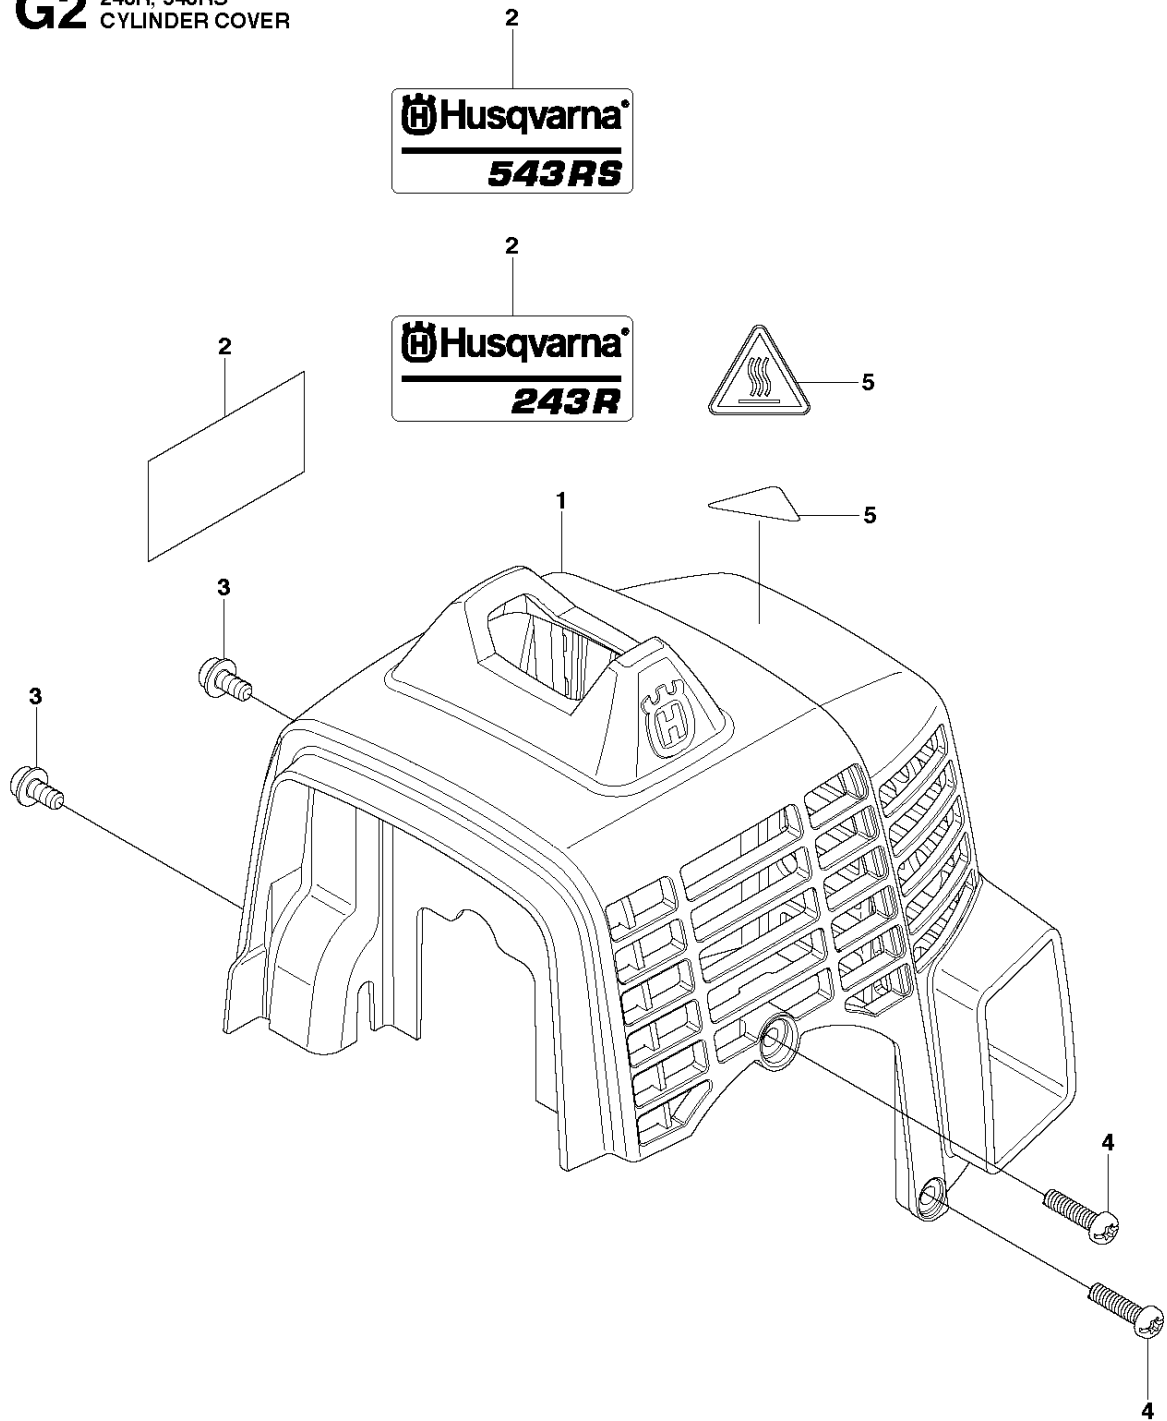

G2 243R, 543RS
CYLINDER COVER

CYLINDER COVER

243 R, 20121000001-Current

Ref	Part No	Description	Remark	QTY KIT
1	579 34 95-01	COVER		1
2	577 97 93-01	DECAL	243R	1
2	578 42 09-01	DECAL	543RS	1
3	521 51 59-01	BOLT		2
4	521 86 36-01	SCREW		2
5	521 55 36-01	LABEL		1