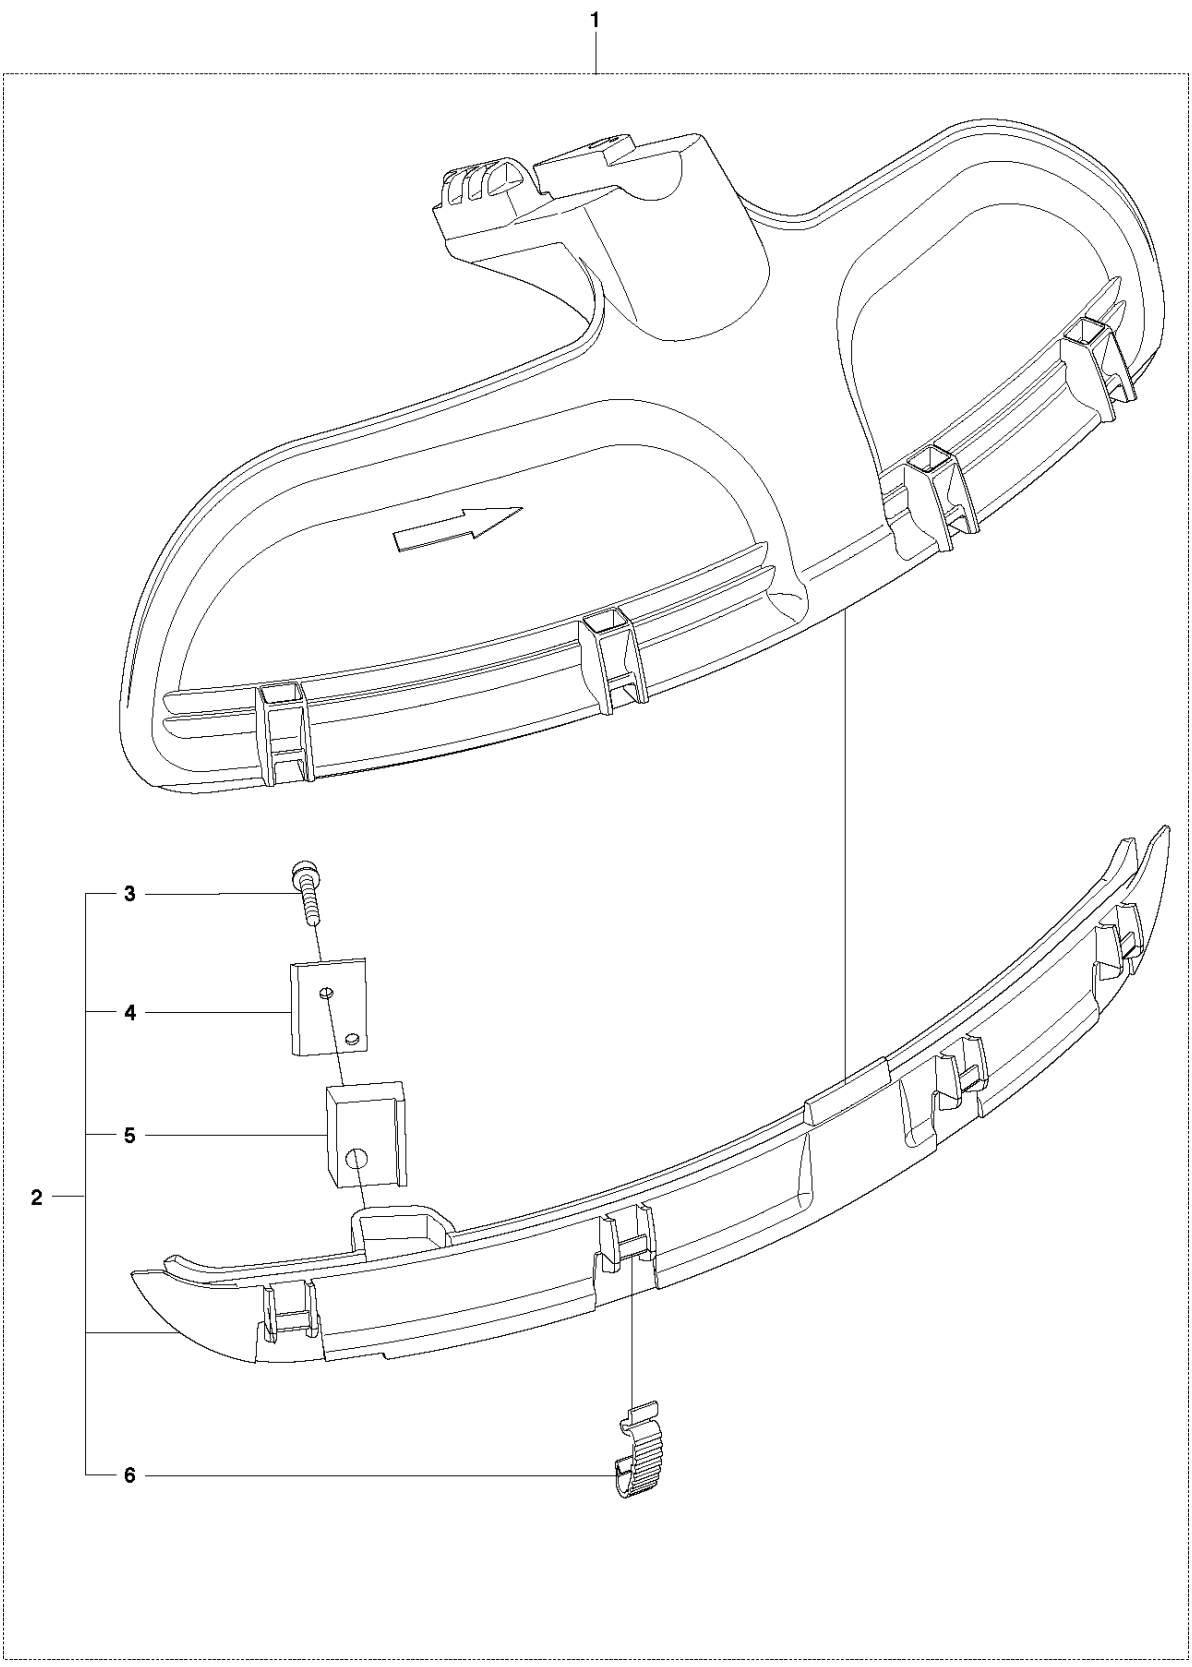

R2 243RJ, 243R, 543RS
ACCESSORIES

ACCESSORIES

243 RJ, 20182200001-Current

Ref	Part No	Description	Remark	QTY KIT	
1	537 33 16-03	SPLASH GUARD		1	
2	537 39 63-03	SPLASH GUARD		1	1
3	503 21 68-25	SCREW IHSCFT		1	1,2
4	503 79 88-01	BLADE		1	1,2
5	544 12 45-01	RETAINER		1	1,2
6	537 38 72-01	SNAP LOCKING		4	1,2