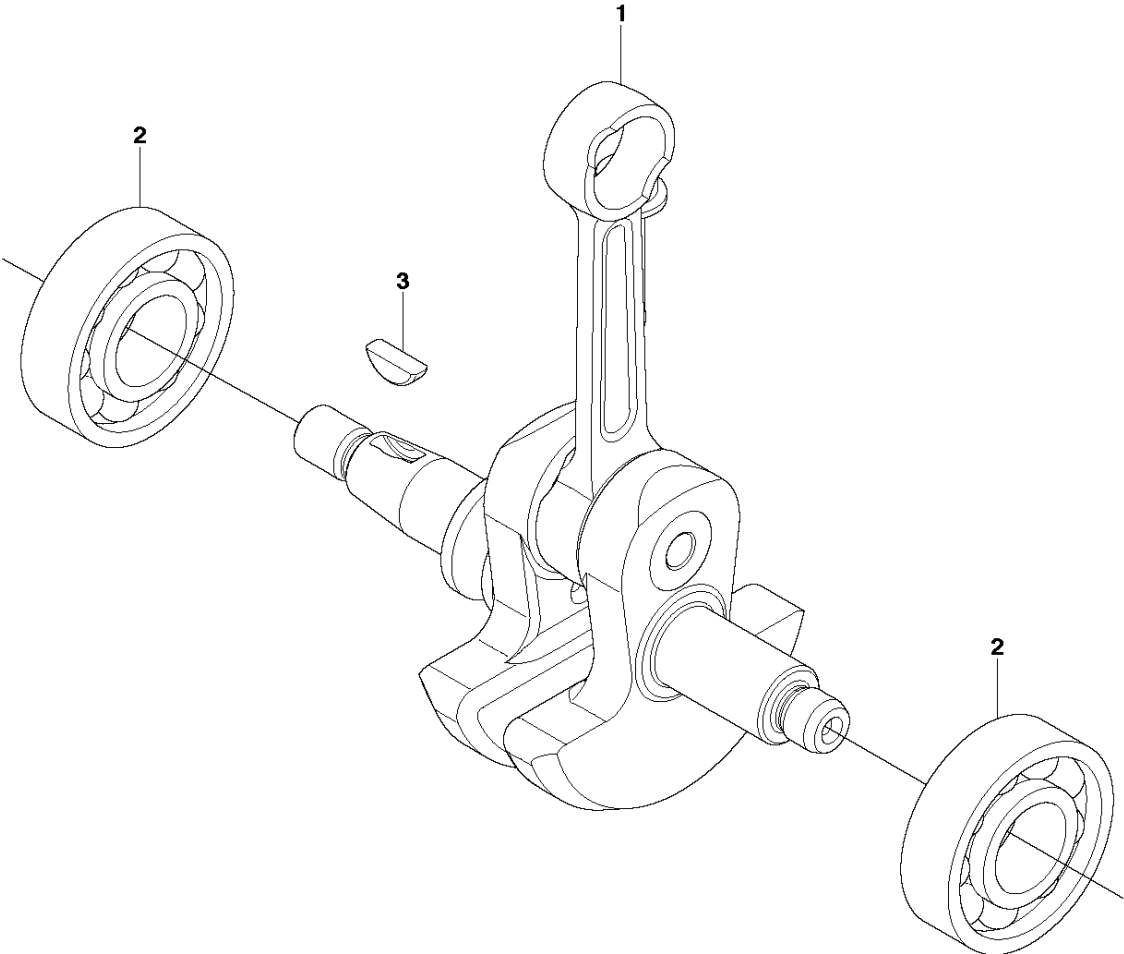

N 243RJ, 243R, 543RS
CRANK SHAFT

CRANKSHAFT

243 RJ, 20182200001-Current

Ref	Part No	Description	Remark	QTY KIT
1	521 62 39-01	SHAFT-COMP		1
2	504 12 14-01	BEARING		2
3	506 68 94-01	KEY		1