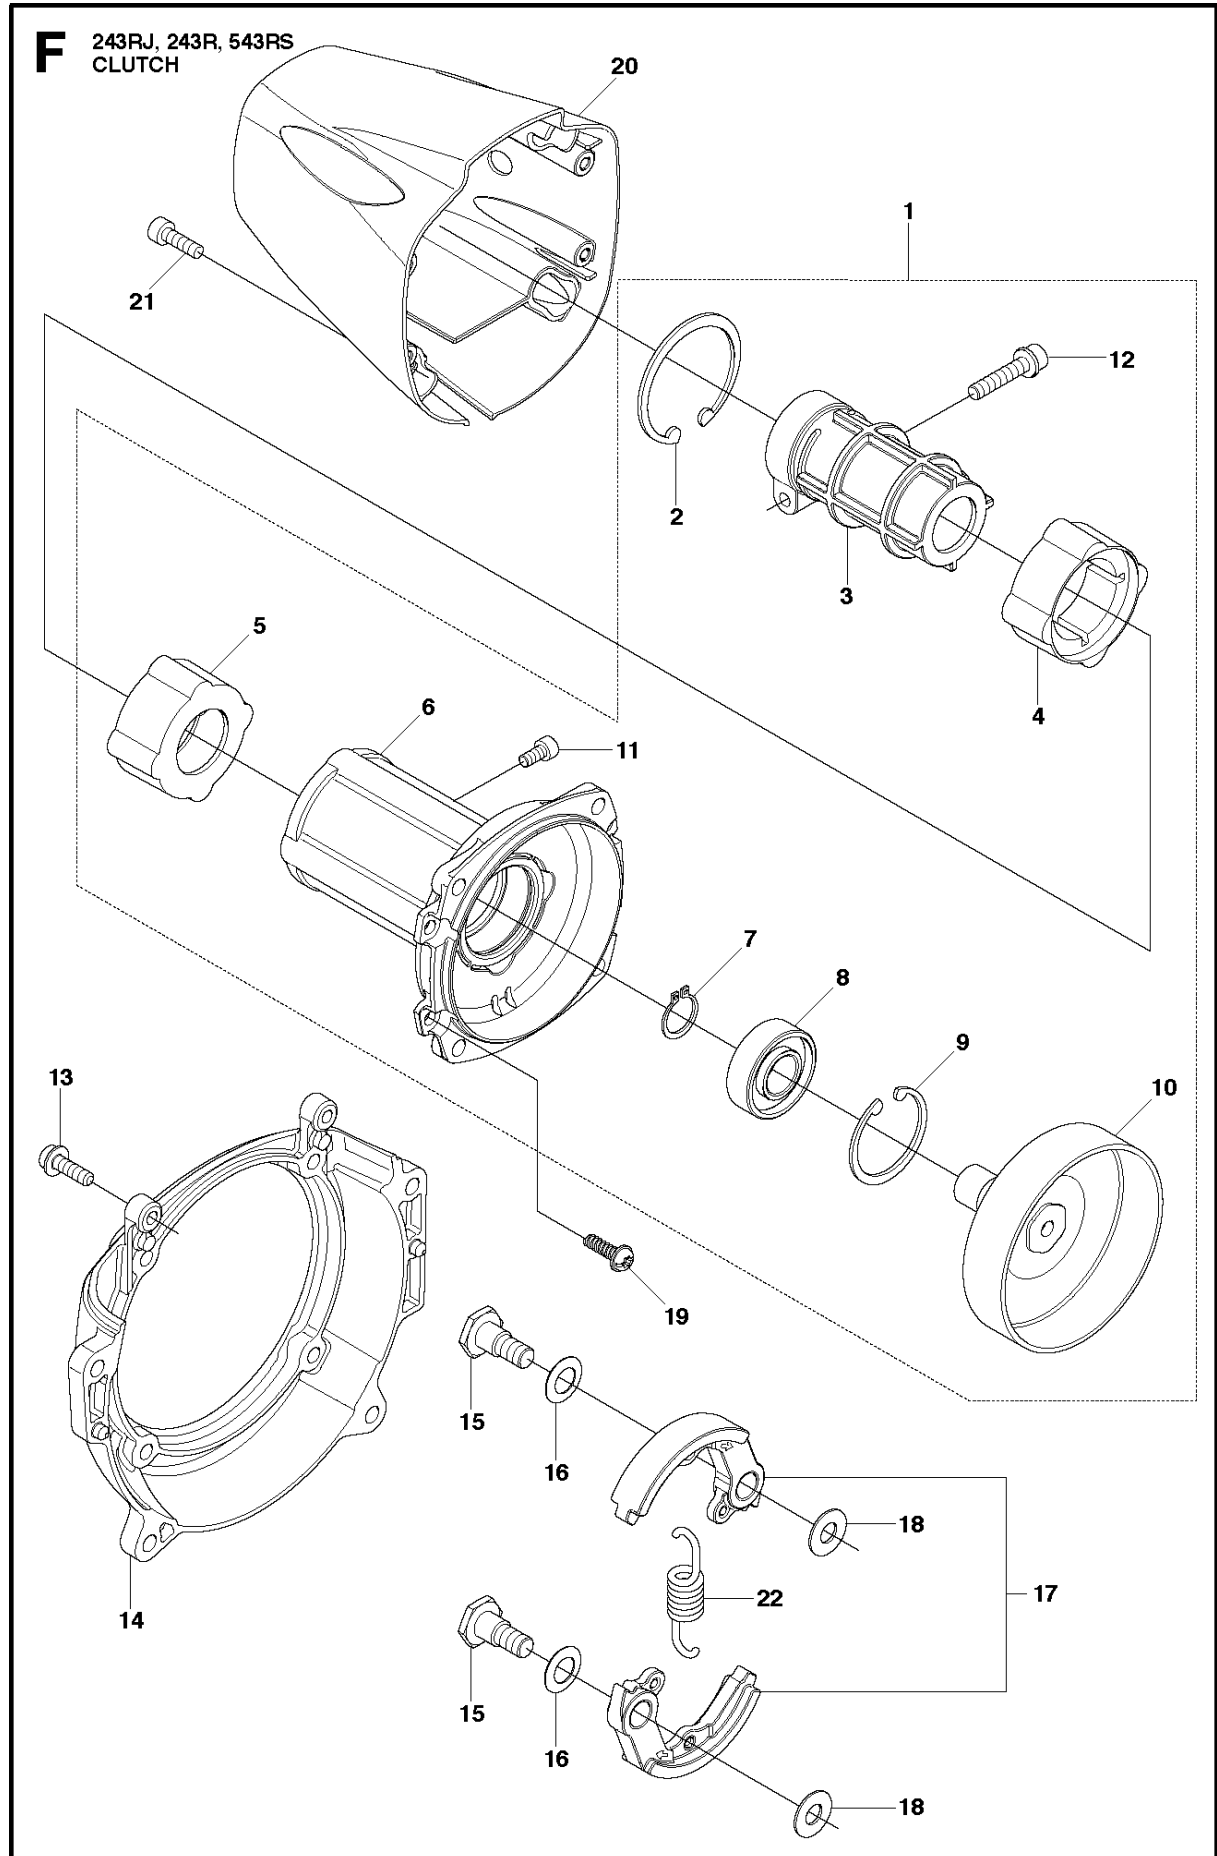

CLUTCH

243 RJ, 20182200001-Current

Ref	Part No	Description	Remark	QTY	KIT
1	528 81 57-01	HOUSING ASSY		1	
2	516 12 64-01	SNAP RING		1	1
3	521 66 50-01	CLAMP		1	1
4	521 66 52-01	ANTIVIBRATION ELEMENT		1	1
5	521 66 51-01	ANTIVIBRATION ELEMENT		1	1
6	521 66 49-01	HOUSING		1	1
7	516 12 42-01	SNAP RING		1	1
8	516 13 17-01	BEARING		1	1
9	502 84 93-01	SNAP RING		1	1
10	505 29 38-01	DRUM		1	1
11	504 11 96-01	SCREW		1	1
12	521 86 23-01	BOLT		1	1
13	515 39 13-01	BOLT		4	
14	578 85 42-03	FAN COVER		1	
15	505 29 78-01	SCREW		2	
16	505 29 81-01	WASHER		2	
17	521 63 64-01	SHOE		1	
18	505 29 80-01	WASHER		2	
19	521 51 79-01	SCREW		4	
20	528 81 56-01	COVER		1	
21	523 01 90-01	BOLT		4	
22	521 52 34-01	SPRING		1