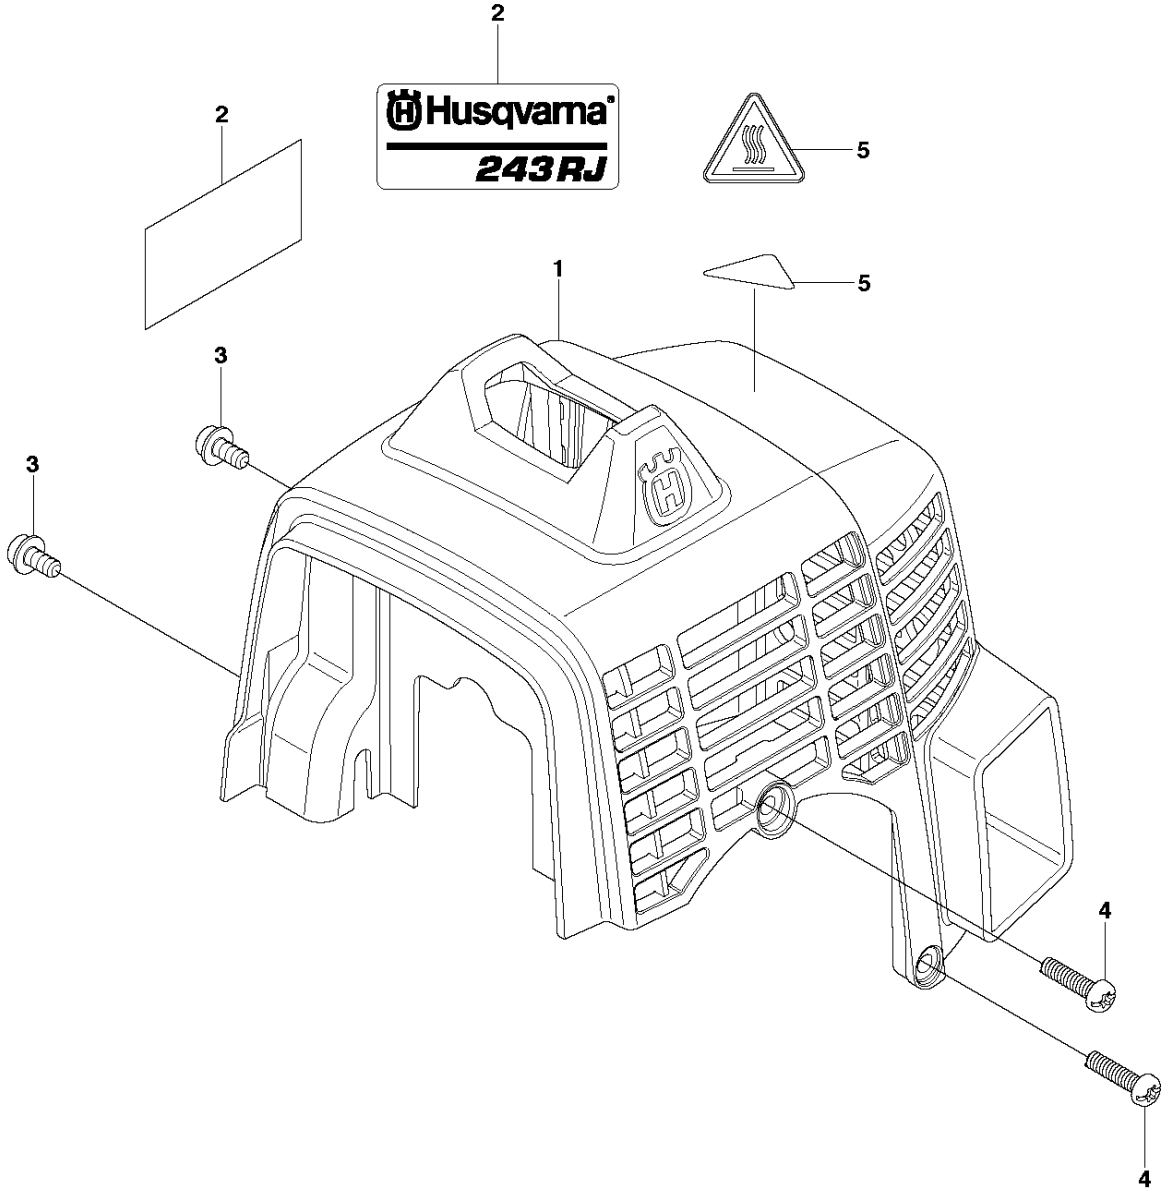

G1 243RJ
CYLINDER COVER

CYLINDER COVER

243 RJ, 20182200001-Current

Ref	Part No	Description	Remark	QTY KIT
1	579 34 95-01	COVER		1
2	528 81 62-01	LABEL,NAME	243RJ	1
3	521 51 59-01	BOLT		2
4	521 86 36-01	SCREW		2
5	521 55 36-01	LABEL		1