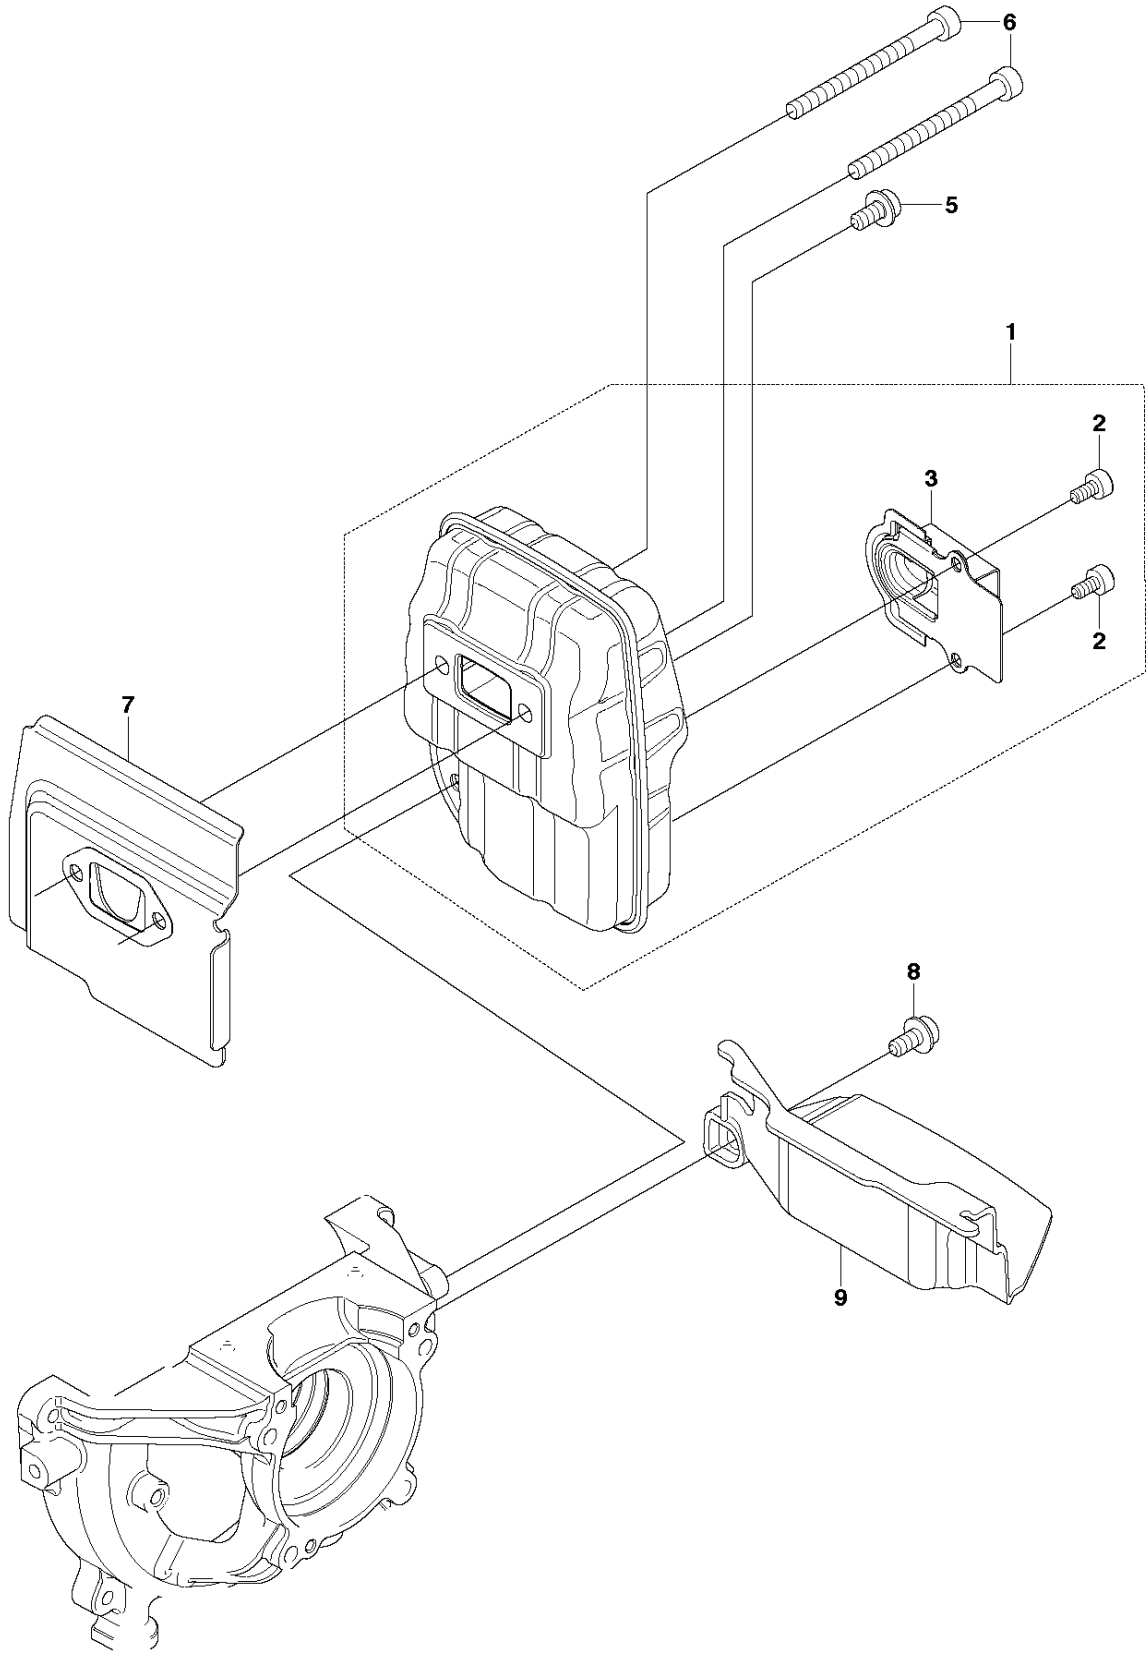

H 243RJ, 243R, 543RS
MUFFLER

MUFFLER

243 RJ, 20182200001-Current

Ref	Part No	Description	Remark	QTY	KIT
1	528 70 58-01	MUFFLER-A	243RJ	1	
1	577 98 03-01	MUFFLER	243R, 543RS	1	
2	544 36 27-01	BOLT		2	1
3	521 62 34-01	GUIDE		1	1
5	515 39 07-01	BOLT		1	
6	521 51 59-01	BOLT	243RJ	2	
6	504 11 43-01	SCREW	243R, 543RS	2	
7	577 80 41-01	GASKET		1	
8	515 39 07-01	BOLT		1	
9	521 62 33-01	PLATE		1