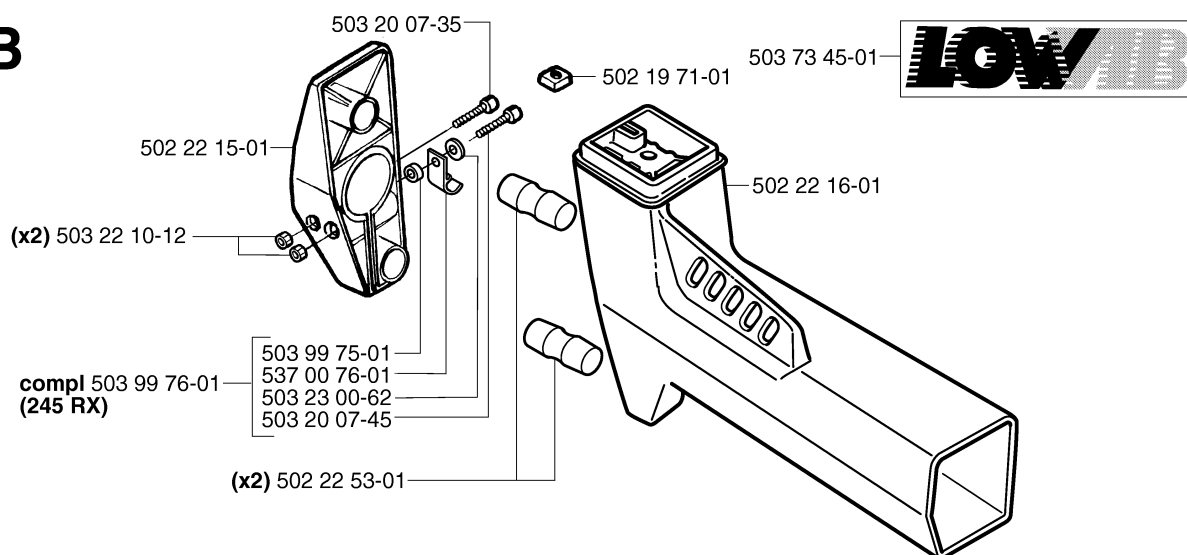

## TOWER

245 R EPA, 20023100001-Current

Part No	Description	Remark	QTY KIT
502 19 71-01	SQUARE NUT		1
502 22 15-01	RETAINER		1
502 22 16-01	SUSPENSION		1
502 22 53-01	ANTIVIBRATION ELEMENT		2
503 20 07-35	SCREW IHSCFM		1
503 20 07-45	SCREW IHSCFM		1
503 22 10-12	HEXAGON NUT		2
503 23 00-62	WASHER		1
503 73 45-01	LABEL		1
503 99 75-01	SPACING SLEEVE		1
503 99 76-01	KIT	245 RX	1
537 00 76-01	CLIP		1