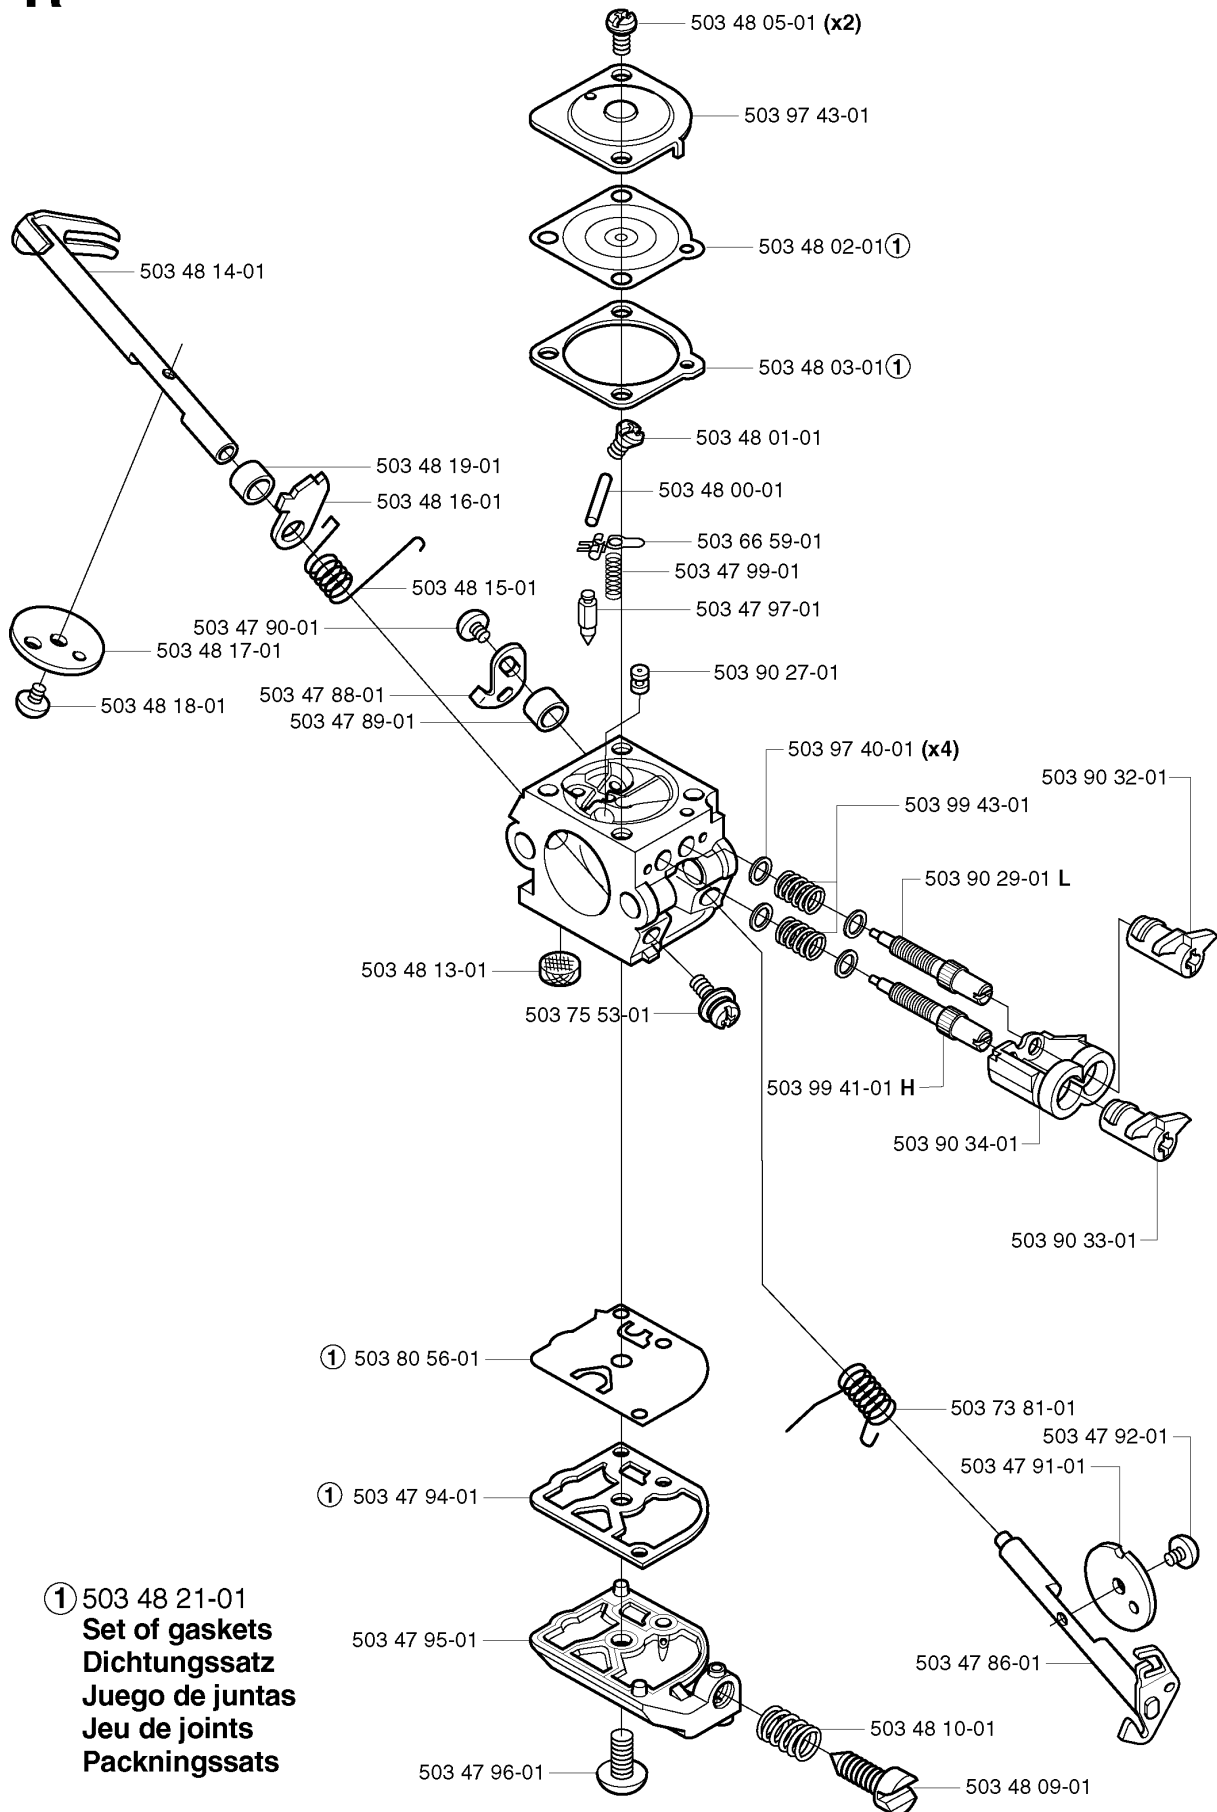

R compl 503 28 31-09

ZAMA C1Q - EL 10 (EPA)