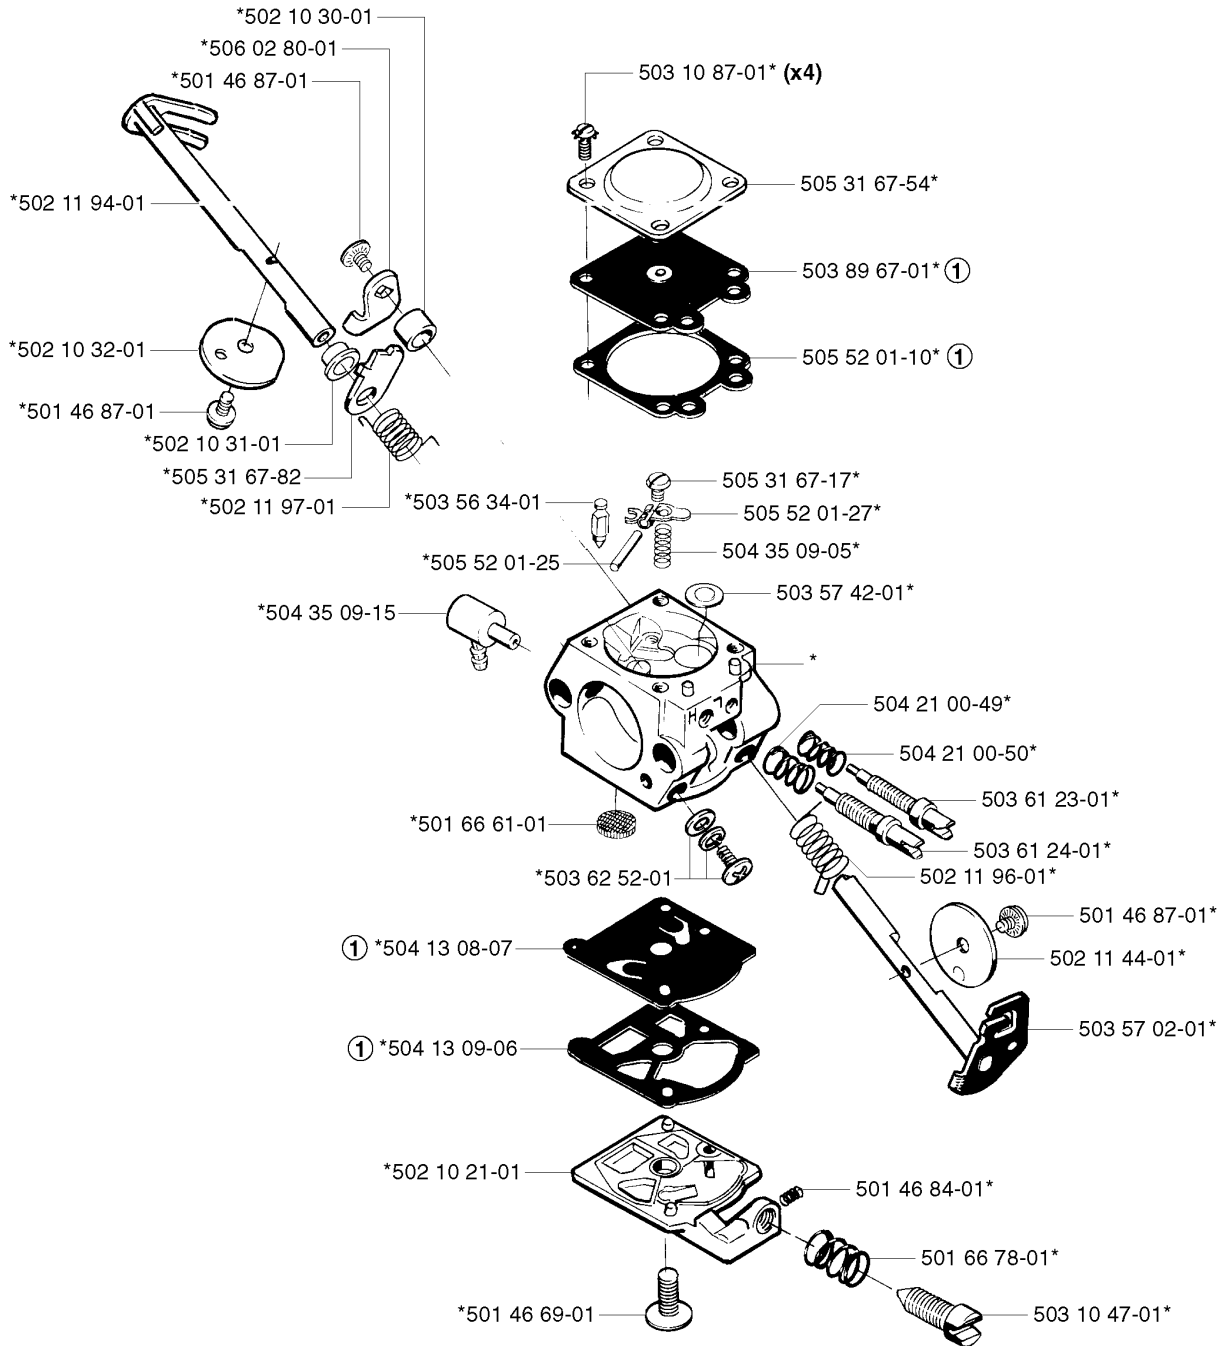

Q * compl 503 28 13-20

Walbro WT 99

- ① 502 10 35-01
  Set of gaskets
  Dichtungssatz
  Juego de juntas
  Jeu de joints
  Packningssats