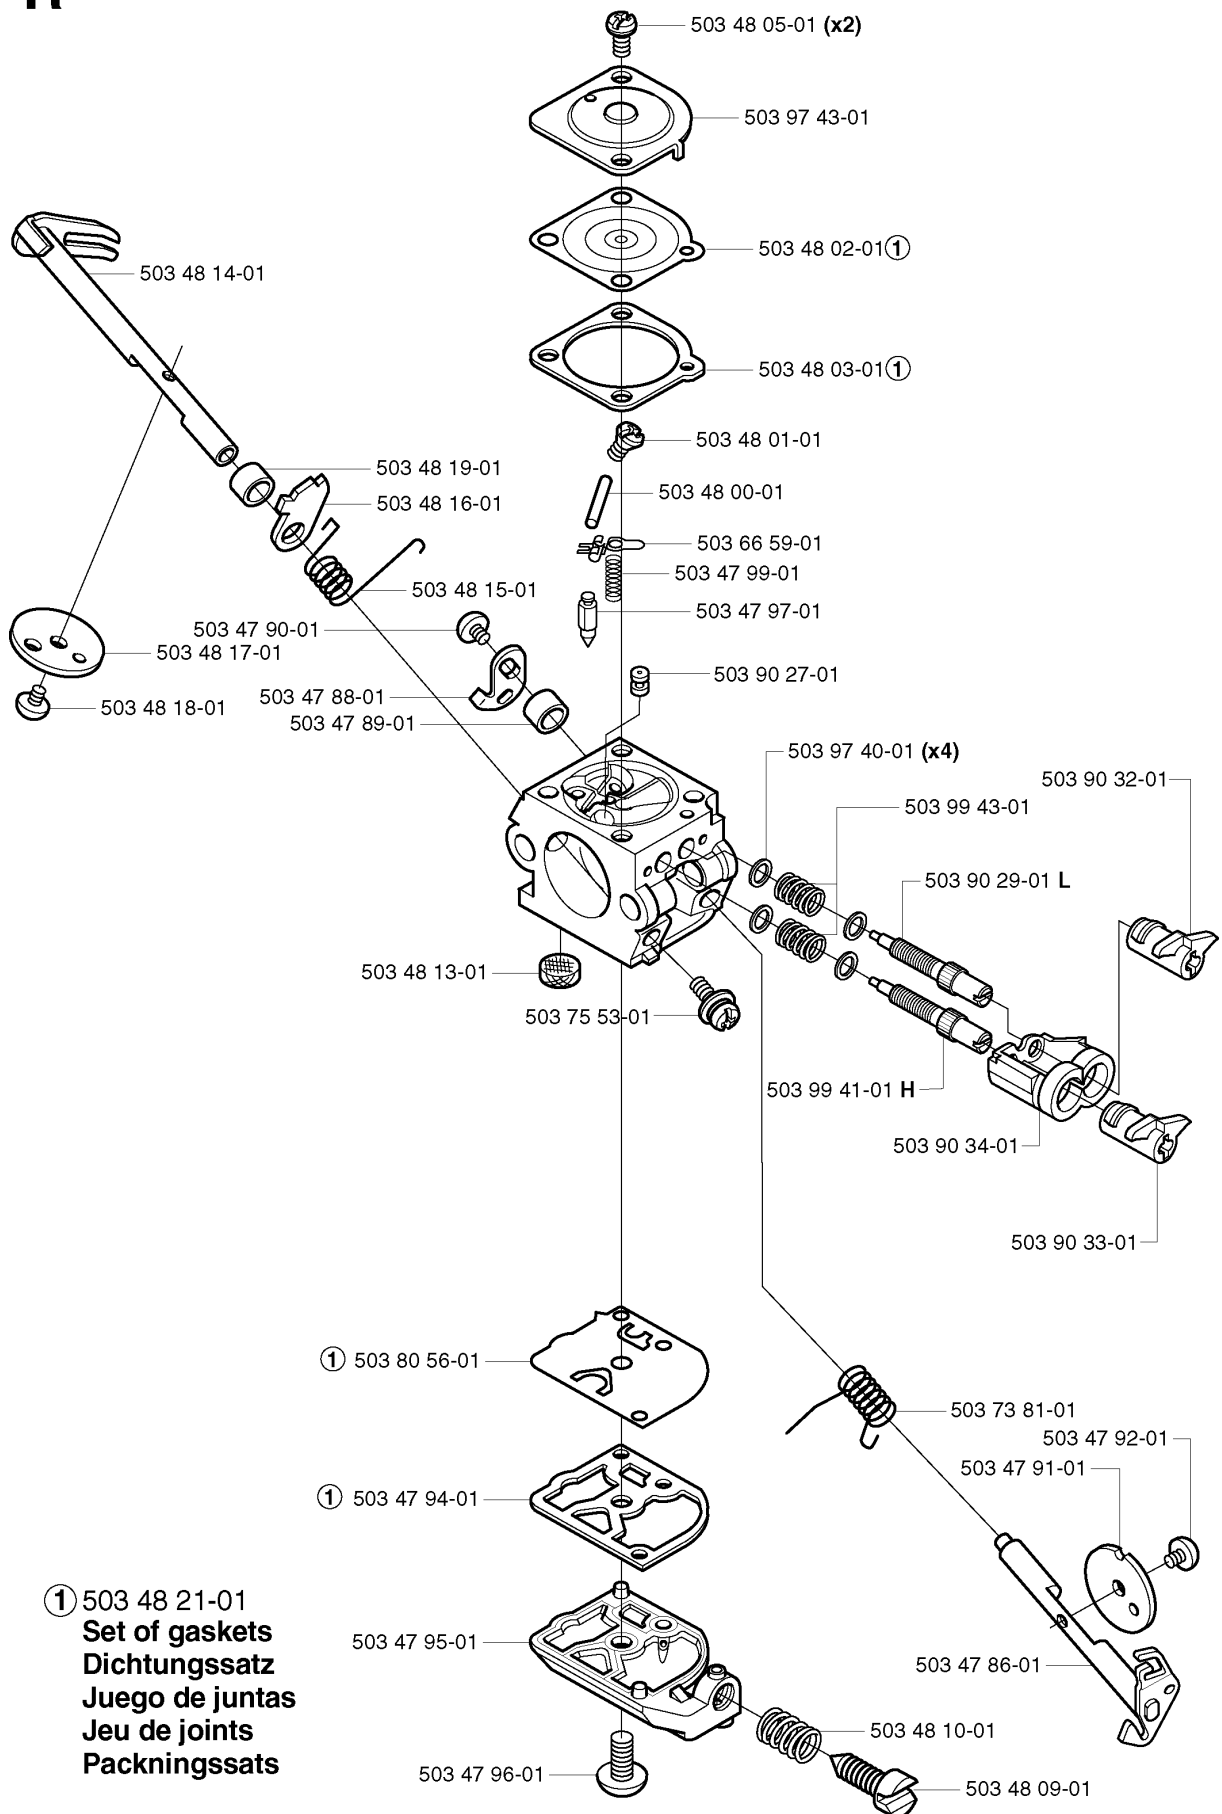

R compl 503 28 31-09

ZAMA C1Q - EL 10 (EPA)