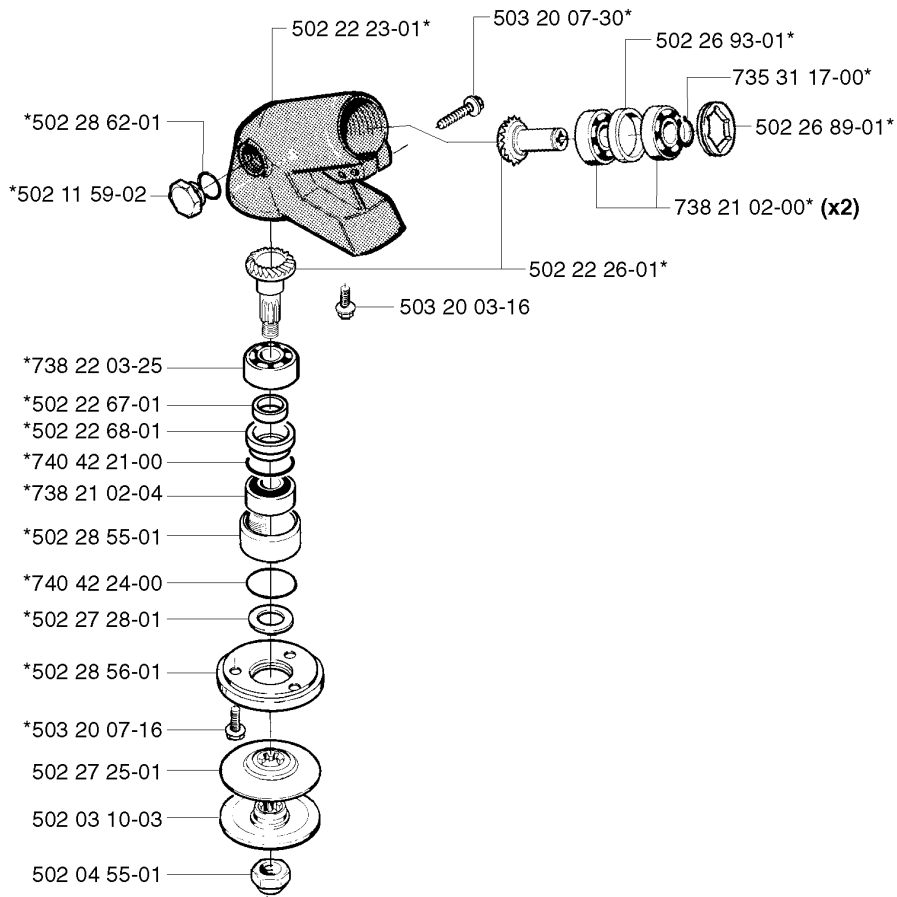

SPARE PARTS LIST

BRUSHCUTTERS/CLEARING SAWS

245 RX EPA, 20023100001-Current

A *compl 502 28 57-02

537 02 76-02

BEVEL GEAR & SHAFT

245 RX EPA, 20023100001-Current

Part No	Description	Remark	QTY KIT
502 03 10-03	SUPPORT FLANGE		1
502 04 55-01	NUT		1
502 11 59-02	PLUG		1
502 12 02-03	TUBE ASSY	245 RX	1
502 12 02-05	TUBE ASSY	240R,245R	1
502 22 23-01	GEAR HOUSING		1
502 22 26-01	GEAR WHEEL		1
502 22 67-01	SPACER RING		1
502 22 68-01	SEALING COLLAR		1
502 26 89-01	CIRCLIP		1
502 26 93-01	SPACER RING		1
502 26 95-01	SEALING RING HOLDER		1
502 27 25-01	DRIVER		1
502 27 28-01	WASHER		1
502 28 55-01	BEARING HOUSING		1
502 28 56-01	CUP		1
502 28 57-02	GEAR		1
502 28 62-01	WASHER		1
503 20 03-16	SCREW IHSCFM		1
503 20 07-16	SCREW IHSCFM		1
503 20 07-30	SCREW IHSCFM		1
537 01 40-01	DRIVE SHAFT ASSY	245 RX	1
537 01 40-02	DRIVE SHAFT ASSY	240R,245R	1
537 02 76-02	LABEL		1
735 31 17-00	CIRCLIP		1
738 21 02-00	BALL BEARING		2
738 21 02-04	BALL BEARING		1
738 22 03-25	BALL BEARING		1
740 42 21-00	O-RING		1
740 42 24-00	O-RING		1
740 44 08-00	O-RING		1
740 51 13-01	SEALING RING		1

B

TOWER

245 RX EPA, 20023100001-Current

Part No	Description	Remark	QTY KIT
502 19 71-01	SQUARE NUT		1
502 22 15-01	RETAINER		1
502 22 16-01	SUSPENSION		1
502 22 53-01	ANTIVIBRATION ELEMENT		2
503 20 07-35	SCREW IHSCFM		1
503 20 07-45	SCREW IHSCFM		1
503 22 10-12	HEXAGON NUT		2
503 23 00-62	WASHER		1
503 73 45-01	LABEL		1
503 99 75-01	SPACING SLEEVE		1
503 99 76-01	KIT	245 RX	1
537 00 76-01	CLIP		1

Part No	Description	Remark	QTY KIT
501 45 16-01	NEEDLE BEARING		1
503 28 90-03	PISTON RING	240R	1
503 28 90-05	PISTON RING	245R, 245RX	1
503 44 08-02	CYLINDER ASSY	245R, 245RX	1
503 44 10-01	PISTON ASSY	245R,245RX	1
503 48 90-01	PISTON ASSY	240R	1
506 01 06-07	CYLINDER ASSY	240R	1
737 44 10-00	SNAP RING		1