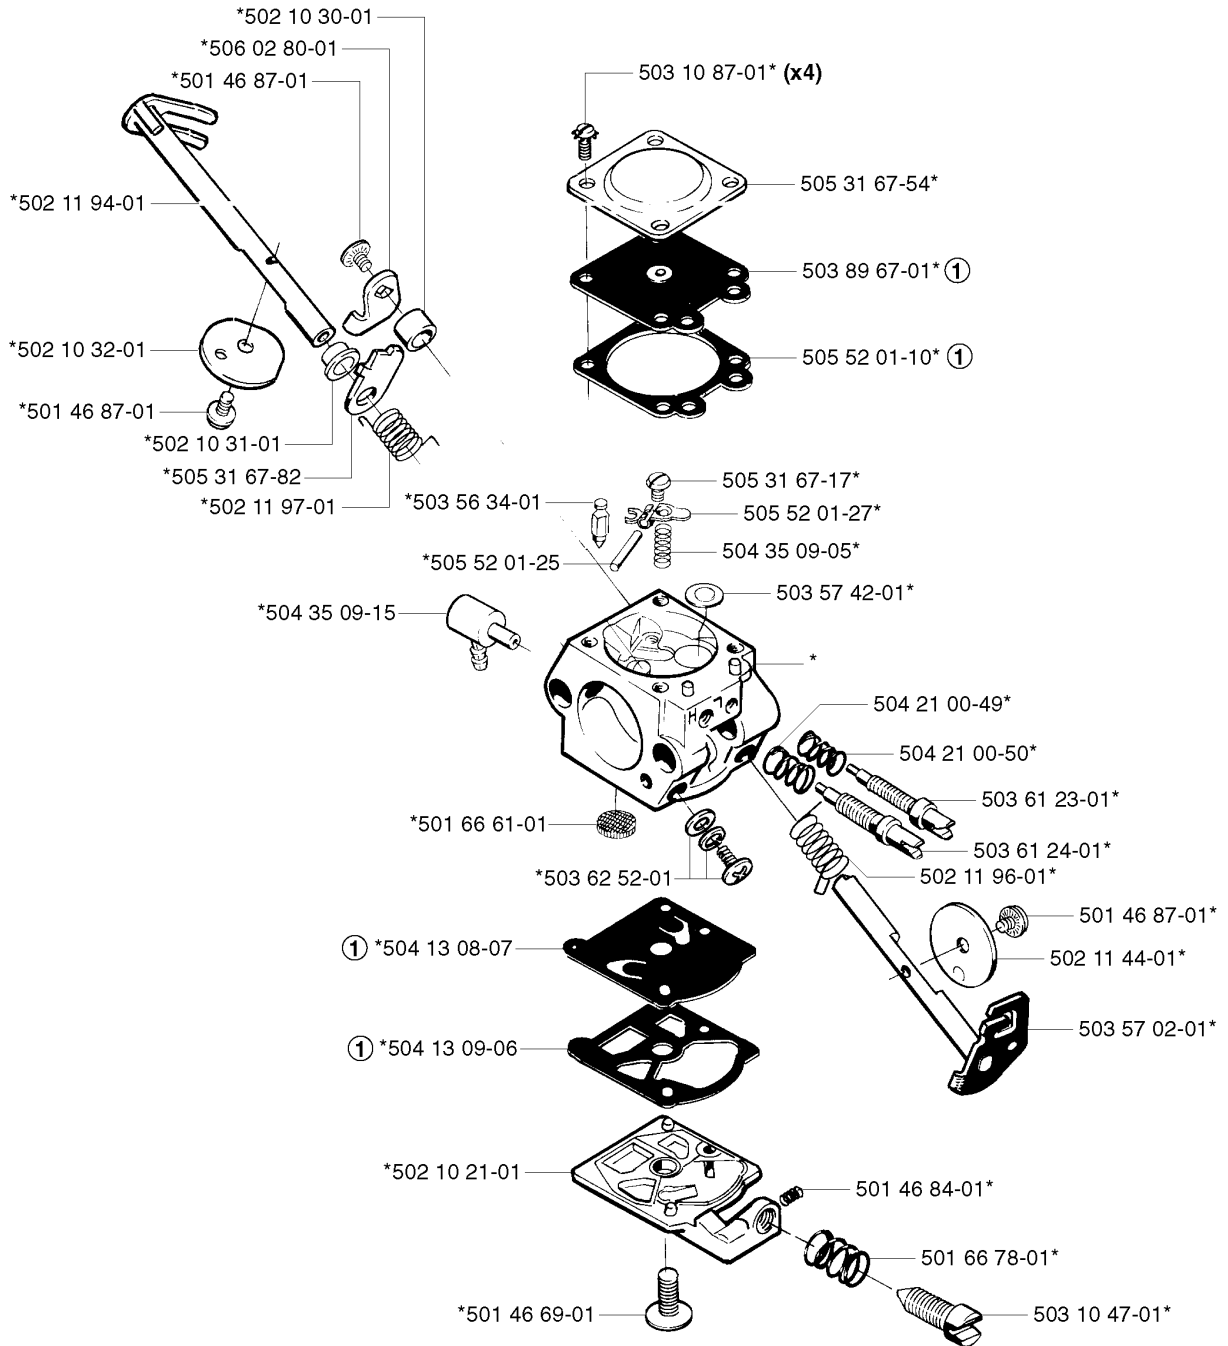

Q * compl 503 28 13-20

Walbro WT 99

- ① 502 10 35-01
  Set of gaskets
  Dichtungssatz
  Juego de juntas
  Jeu de joints
  Packningssats