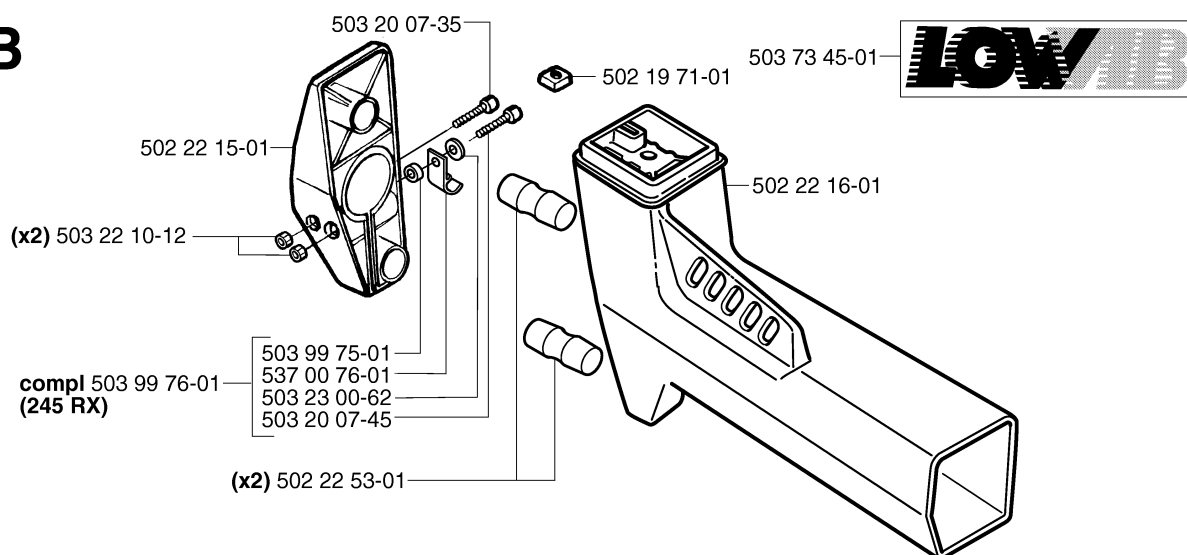

SPARE PARTS LIST

BRUSHCUTTERS/CLEARING SAWS

245 RX EPA, 20023100001-Current

A *compl 502 28 57-02

537 02 76-02

BEVEL GEAR & SHAFT

245 RX EPA, 20023100001-Current

Part No	Description	Remark	QTY KIT
502 03 10-03	SUPPORT FLANGE		1
502 04 55-01	NUT		1
502 11 59-02	PLUG		1
502 12 02-03	TUBE ASSY	245 RX	1
502 12 02-05	TUBE ASSY	240R,245R	1
502 22 23-01	GEAR HOUSING		1
502 22 26-01	GEAR WHEEL		1
502 22 67-01	SPACER RING		1
502 22 68-01	SEALING COLLAR		1
502 26 89-01	CIRCLIP		1
502 26 93-01	SPACER RING		1
502 26 95-01	SEALING RING HOLDER		1
502 27 25-01	DRIVER		1
502 27 28-01	WASHER		1
502 28 55-01	BEARING HOUSING		1
502 28 56-01	CUP		1
502 28 57-02	GEAR		1
502 28 62-01	WASHER		1
503 20 03-16	SCREW IHSCFM		1
503 20 07-16	SCREW IHSCFM		1
503 20 07-30	SCREW IHSCFM		1
537 01 40-01	DRIVE SHAFT ASSY	245 RX	1
537 01 40-02	DRIVE SHAFT ASSY	240R,245R	1
537 02 76-02	LABEL		1
735 31 17-00	CIRCLIP		1
738 21 02-00	BALL BEARING		2
738 21 02-04	BALL BEARING		1
738 22 03-25	BALL BEARING		1
740 42 21-00	O-RING		1
740 42 24-00	O-RING		1
740 44 08-00	O-RING		1
740 51 13-01	SEALING RING		1

B

TOWER

245 RX EPA, 20023100001-Current

Part No	Description	Remark	QTY KIT
502 19 71-01	SQUARE NUT		1
502 22 15-01	RETAINER		1
502 22 16-01	SUSPENSION		1
502 22 53-01	ANTIVIBRATION ELEMENT		2
503 20 07-35	SCREW IHSCFM		1
503 20 07-45	SCREW IHSCFM		1
503 22 10-12	HEXAGON NUT		2
503 23 00-62	WASHER		1
503 73 45-01	LABEL		1
503 99 75-01	SPACING SLEEVE		1
503 99 76-01	KIT	245 RX	1
537 00 76-01	CLIP		1