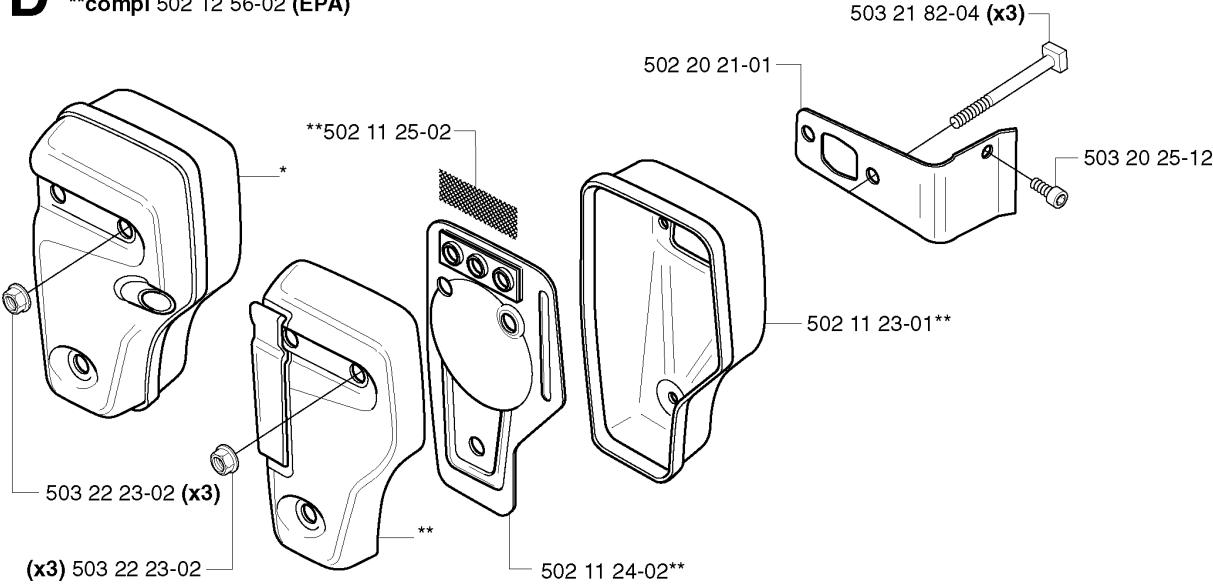

D *compl 502 11 22-03
**compl 502 12 56-02 (EPA)