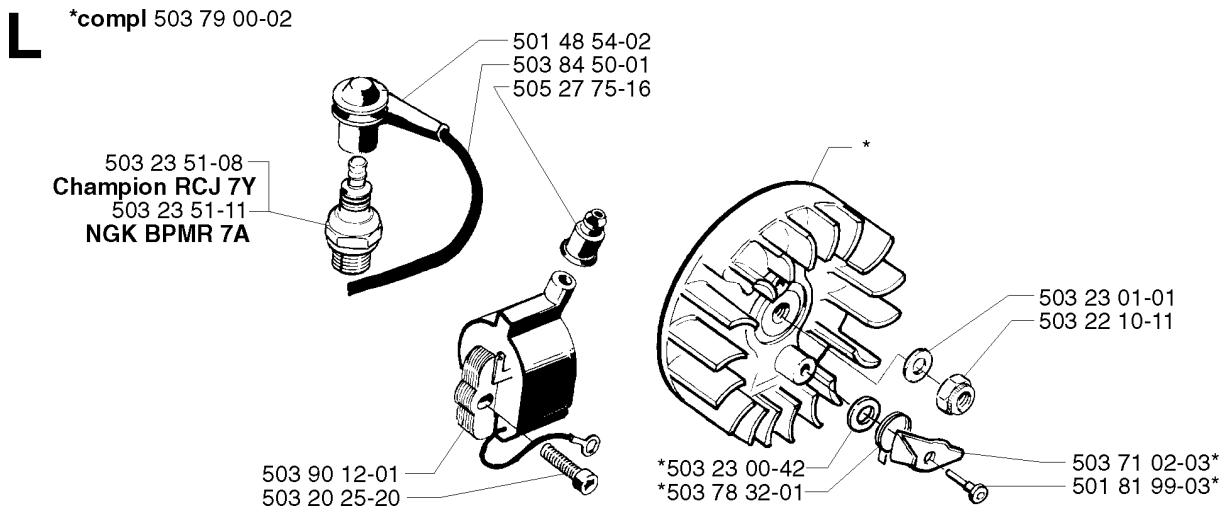

Part No	Description	Remark	QTY KIT
501 76 83-23	FUEL HOSE		1
501 77 00-02	GASKET		1
502 11 20-02	FILTER HOLDER		1
502 11 39-02	INSULATION WALL		1
502 11 57-03	CHOKE CONTROL		1
502 11 58-01	AIR FILTER		1
502 11 93-01	GUIDE BUSHING		1
503 20 02-16	SCREW IHSCFM		1
503 20 02-16	SCREW IHSCFM		1
503 21 07-50	SCREW IHSCFT		1
503 23 00-11	WASHER		1
503 28 13-20	CARBURETTOR		1
503 28 31-09	CARBURETTOR	EPA	1
503 44 32-01	FUEL FILTER		1
505 31 07-51	IMPULSE HOSE		1
506 01 32-02	INLET PIPE		1