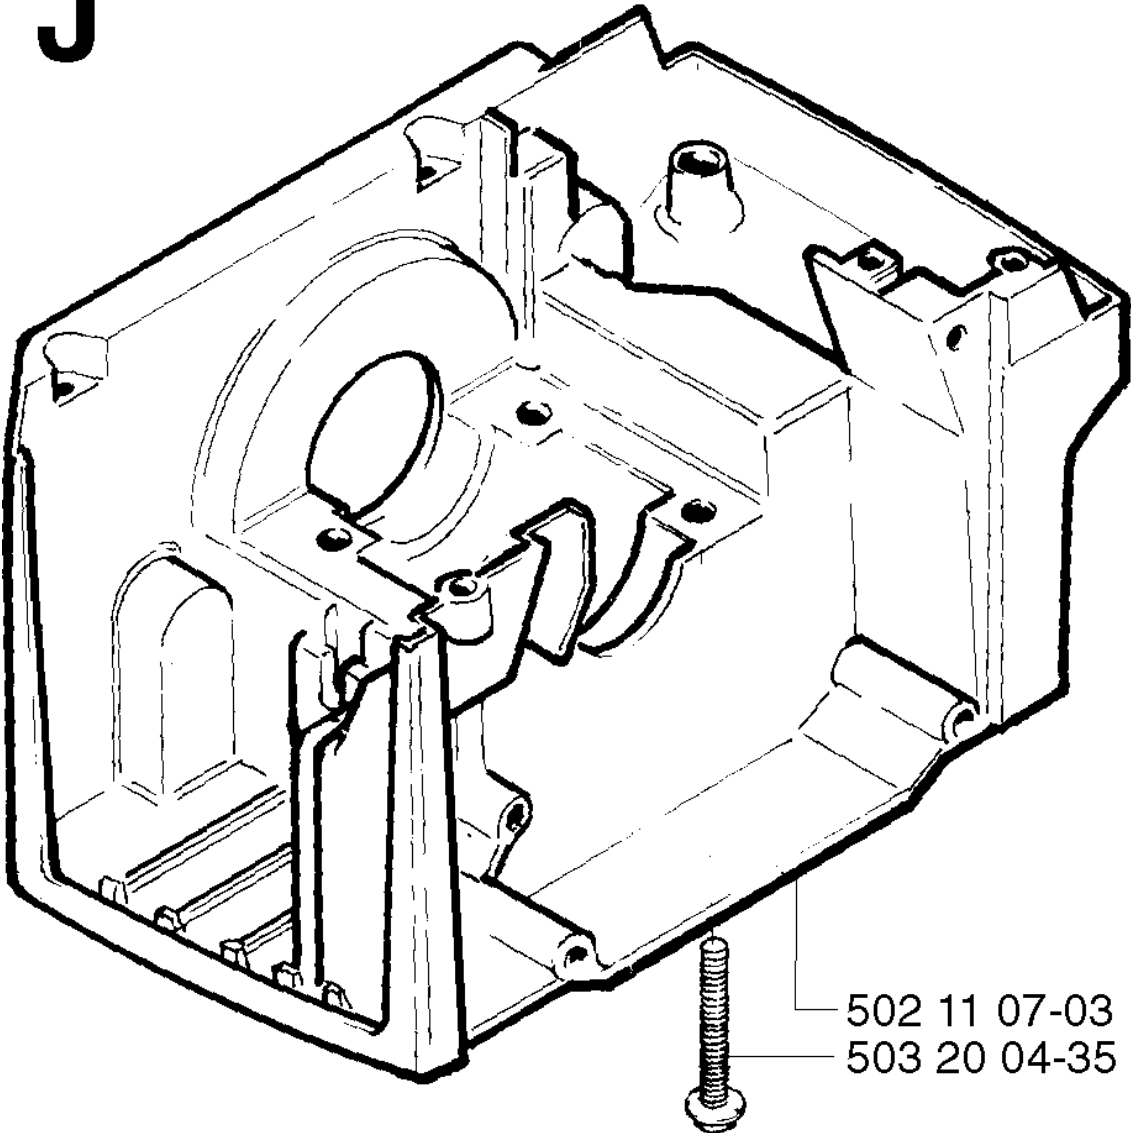

J

502 11 07-03
503 20 04-35 (x4)