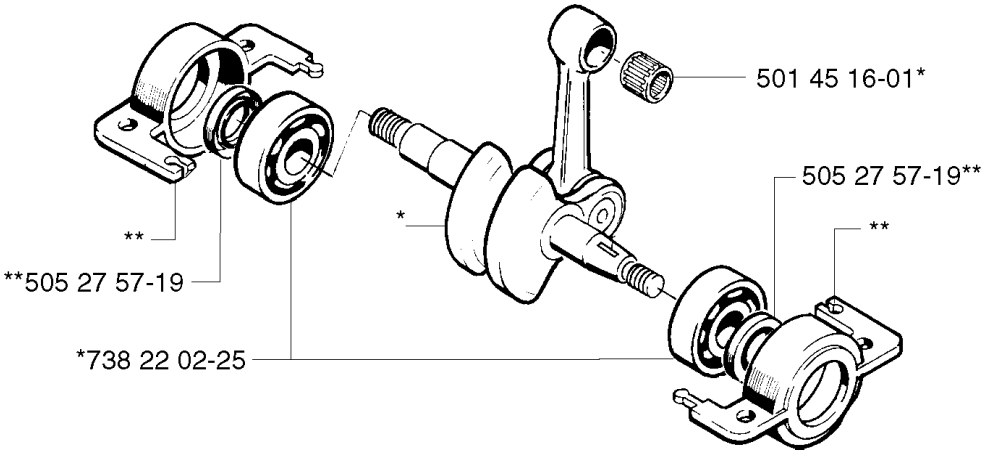

G *compl 503 57 38-06
**compl 502 23 02-01