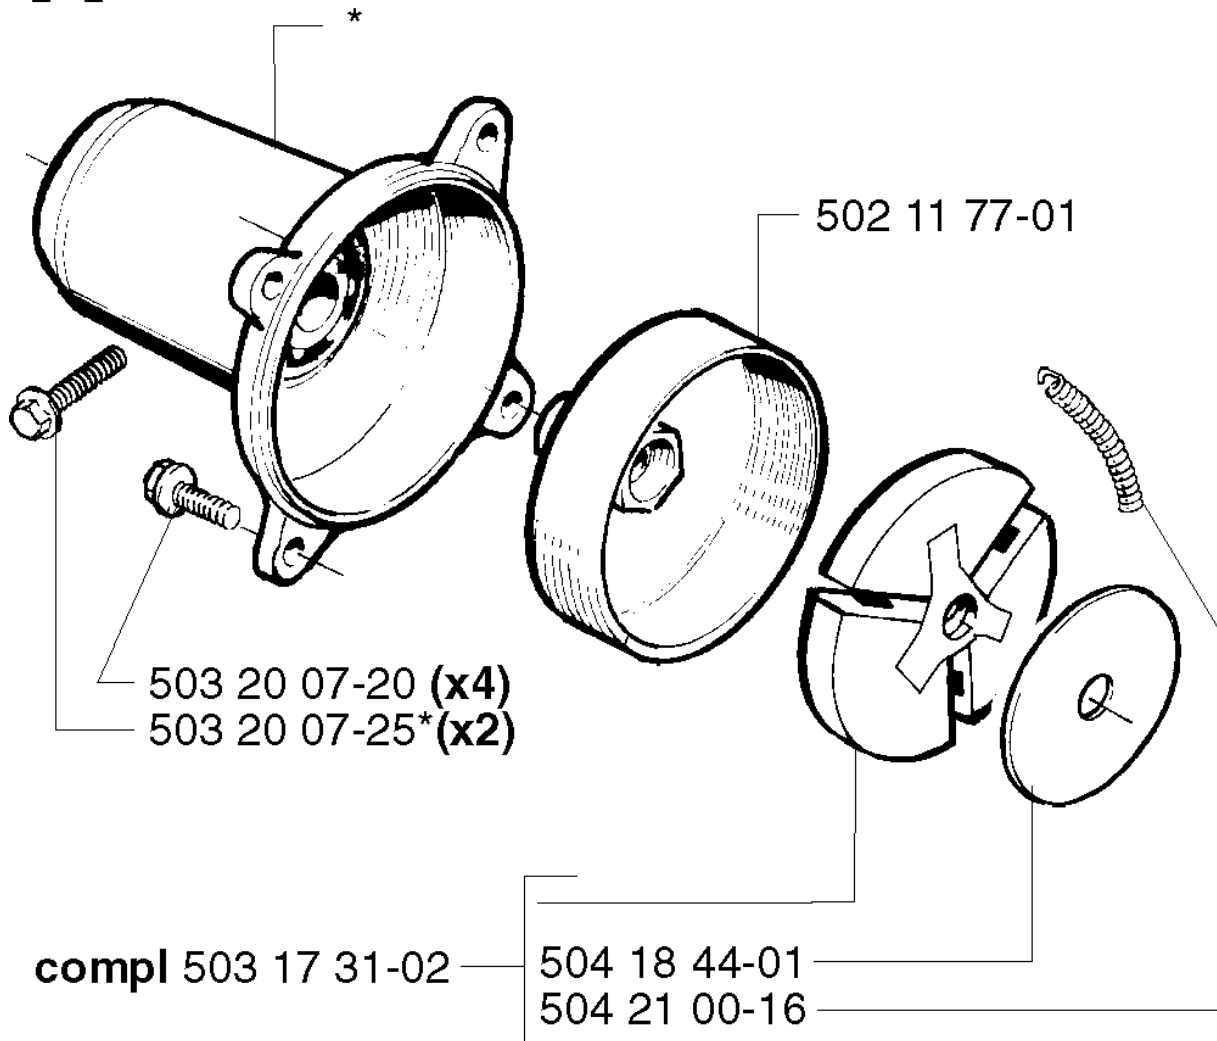

H *compl 502 11 52-01