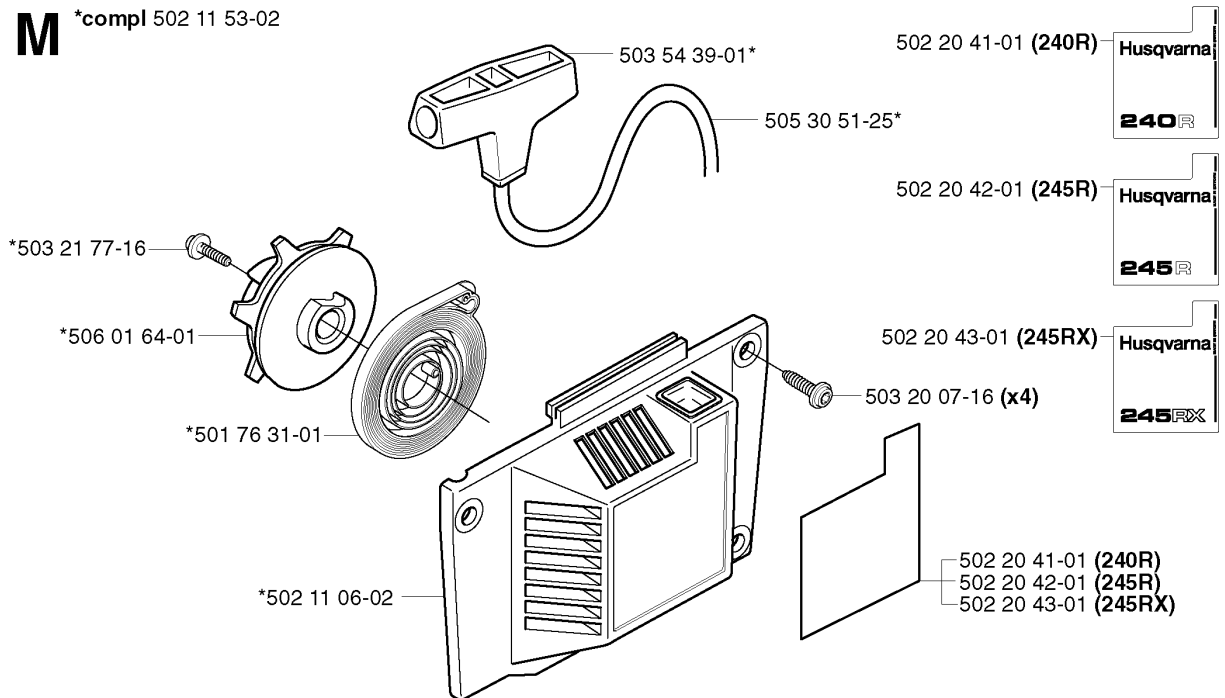

M *compl 502 11 53-02