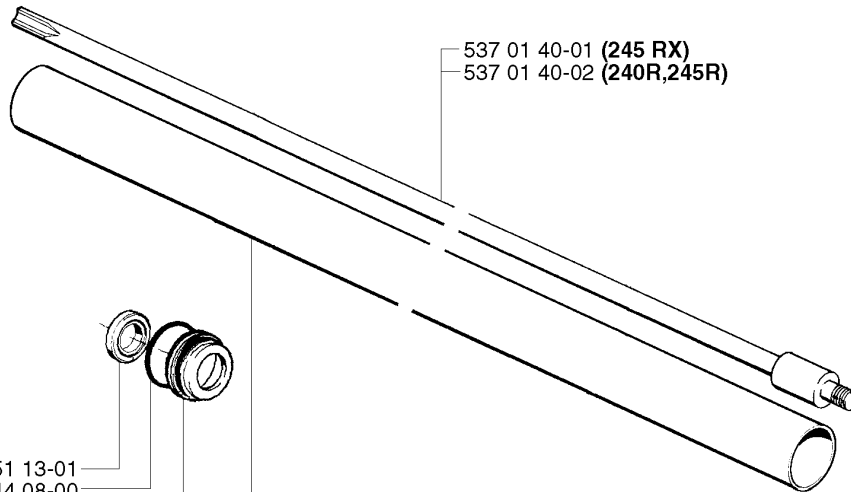

A *compl 502 28 57-02

537 02 76-02