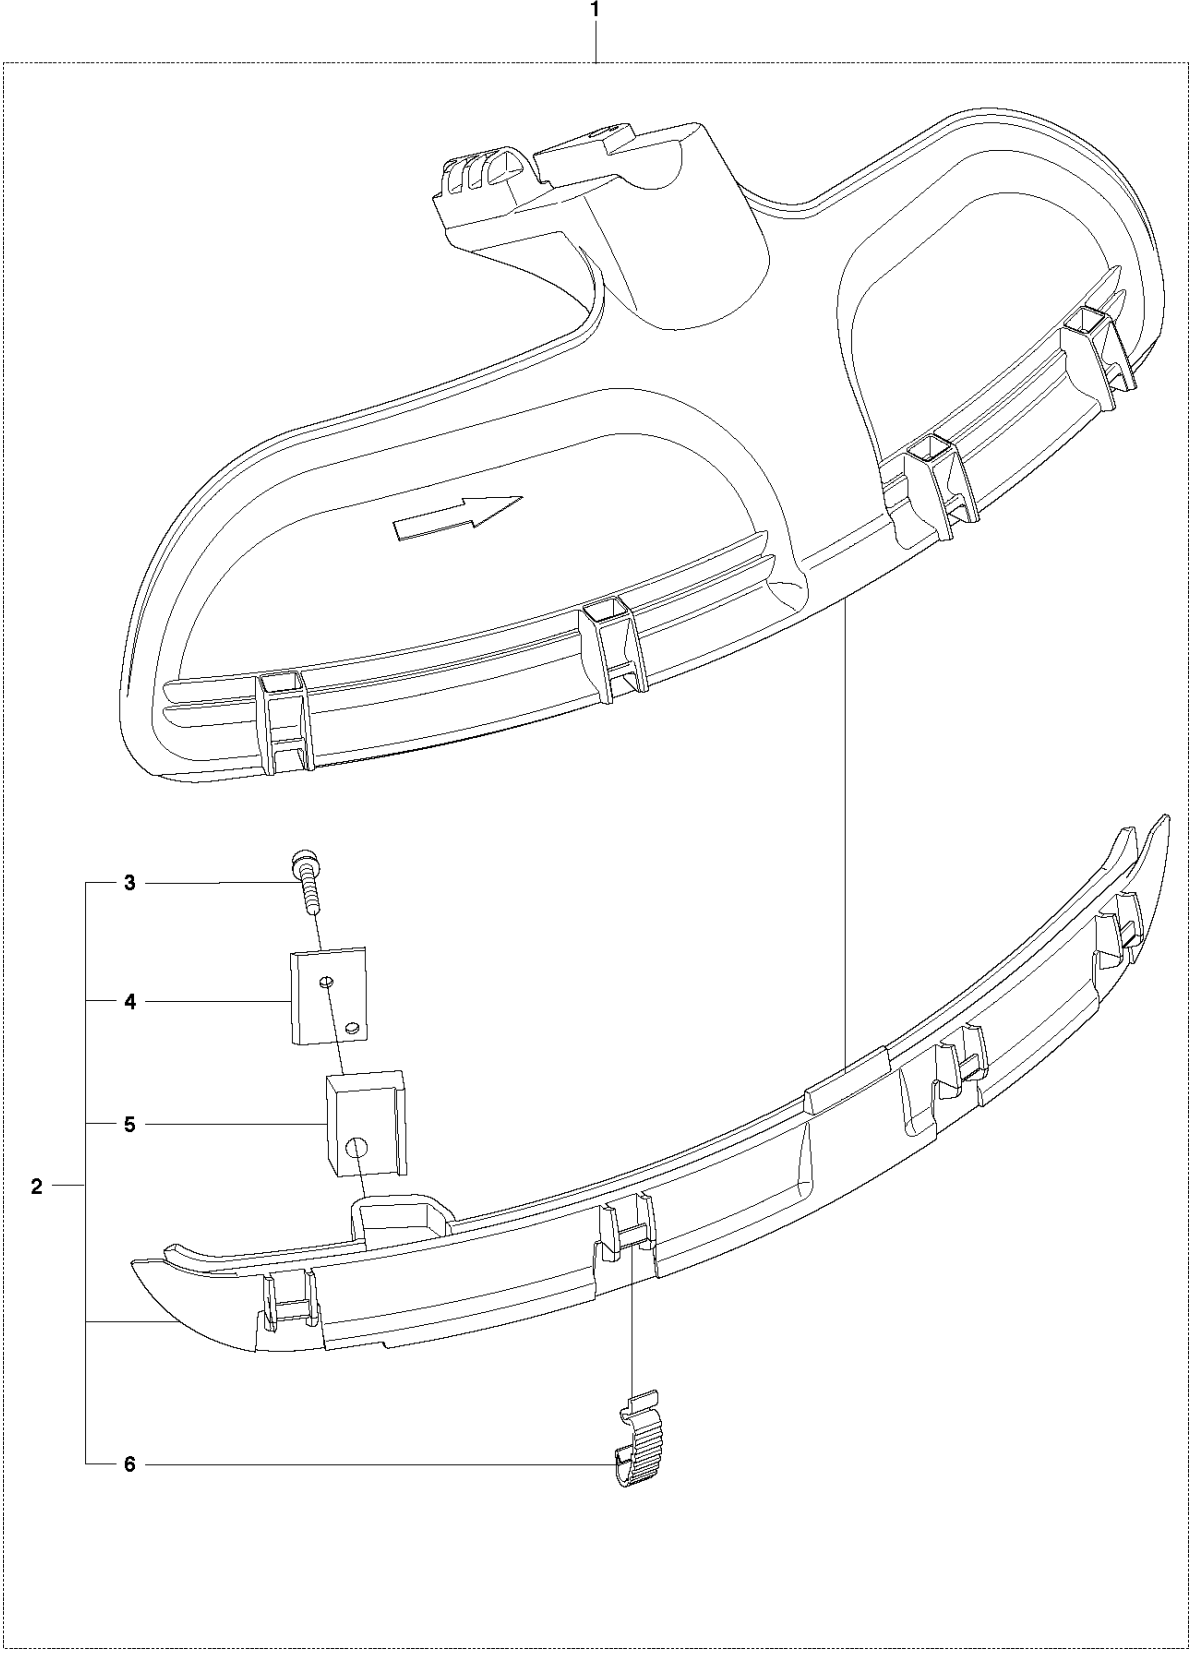

R2 253RJ, 253R, 553RS
ACCESSORIES

ACCESSORIES

253R, 2011-08

Ref	Part No	Description	Remark	QTY	KIT
1	537 33 16-03	SPLASH GUARD		1	
2	537 39 63-03	SPLASH GUARD		1	1
3	503 21 68-25	SCREW IHSCFT		1	1,2
4	503 79 88-01	BLADE		1	1,2
5	544 12 45-01	RETAINER		1	1,2
6	537 38 72-01	SNAP LOCKING		4	1,2