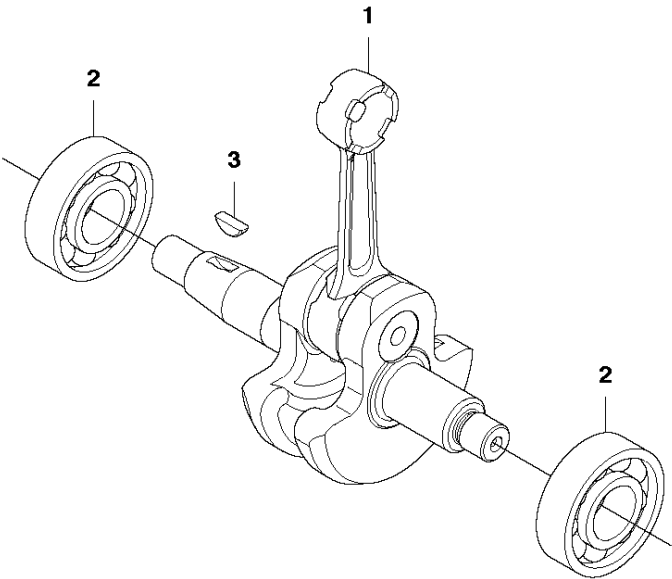

N 253RJ, 253R, 553RS
CRANK SHAFT

CRANKSHAFT

253R, 2011-08

Ref	Part No	Description	Remark	QTY KIT
1	521 63 63-01	SHAFT-COMP		1
2	521 52 11-01	BALL BEARING		2
3	506 68 94-01	KEY		1