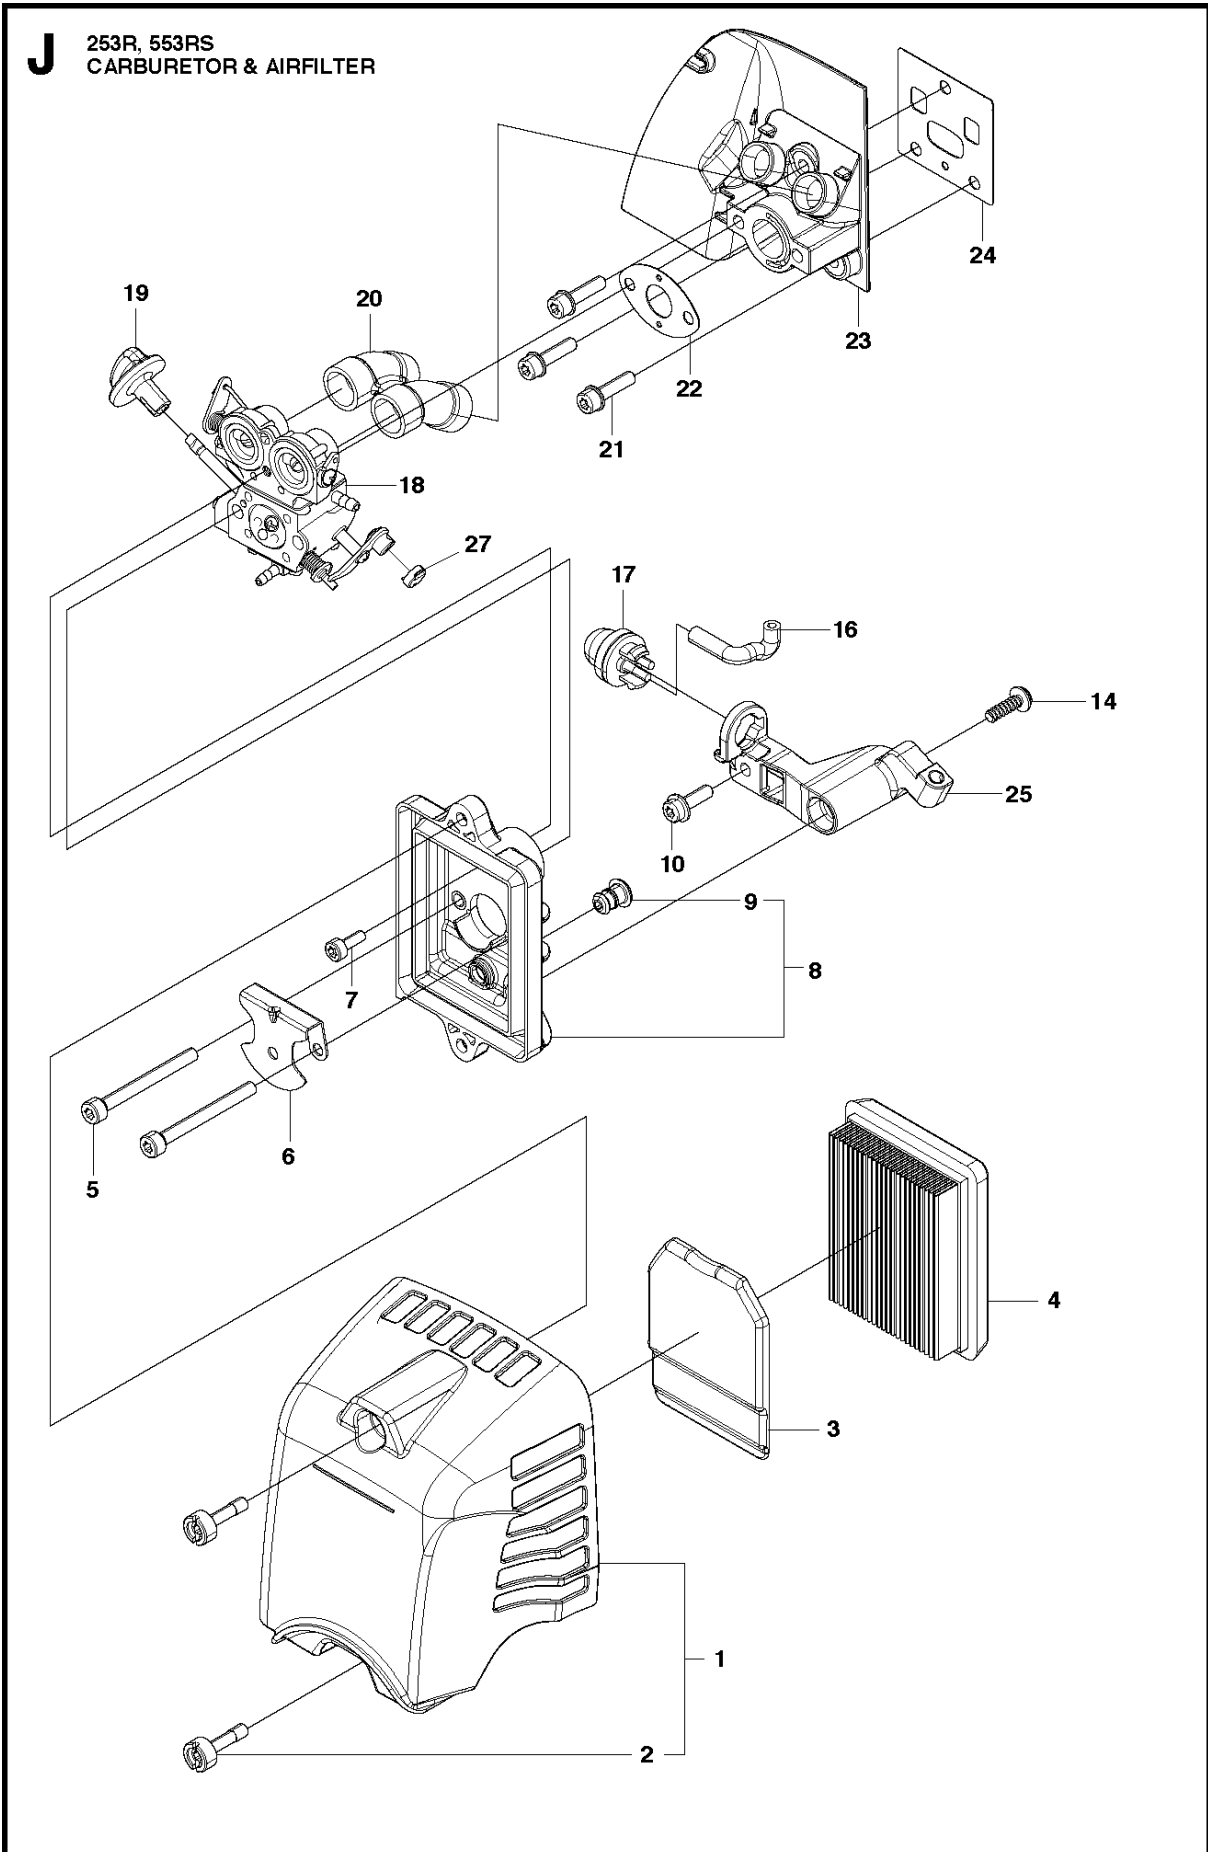

CARBURETOR & AIR FILTER

253R, 2011-08

Ref	Part No	Description	Remark	QTY	KIT
1	528 70 65-01	COVER		1	
2	521 51 54-01	SCREW		2	1
3	521 62 57-01	AIR FILTER		1	
4	521 64 21-01	AIR FILTER		1	
5	504 11 65-01	SCREW		2	
6	521 83 44-01	PLATE		1	
7	521 51 57-01	BOLT		1	
8	587 41 49-01	AIR FILTER HOLDER		1	
9	521 62 56-01	GROMMET		1	8
10	515 39 13-01	BOLT		1	
14	521 51 79-01	SCREW		1	
16	580 48 75-01	TUBE		1	
17	513 78 93-01	PUMP		1	
18	586 34 66-01	CARBURETTOR		1	
19	521 64 17-01	KNOB		1	
20	521 64 15-01	PIPE		1	
21	505 04 04-01	BOLT		3	
22	521 63 52-01	GASKET		1	
23	580 76 26-01	INSULATOR		1	
24	521 63 50-01	GASKET		1	
25	521 64 18-01	BRACKET		1	11
27	513 35 24-01	HUB CAP		1