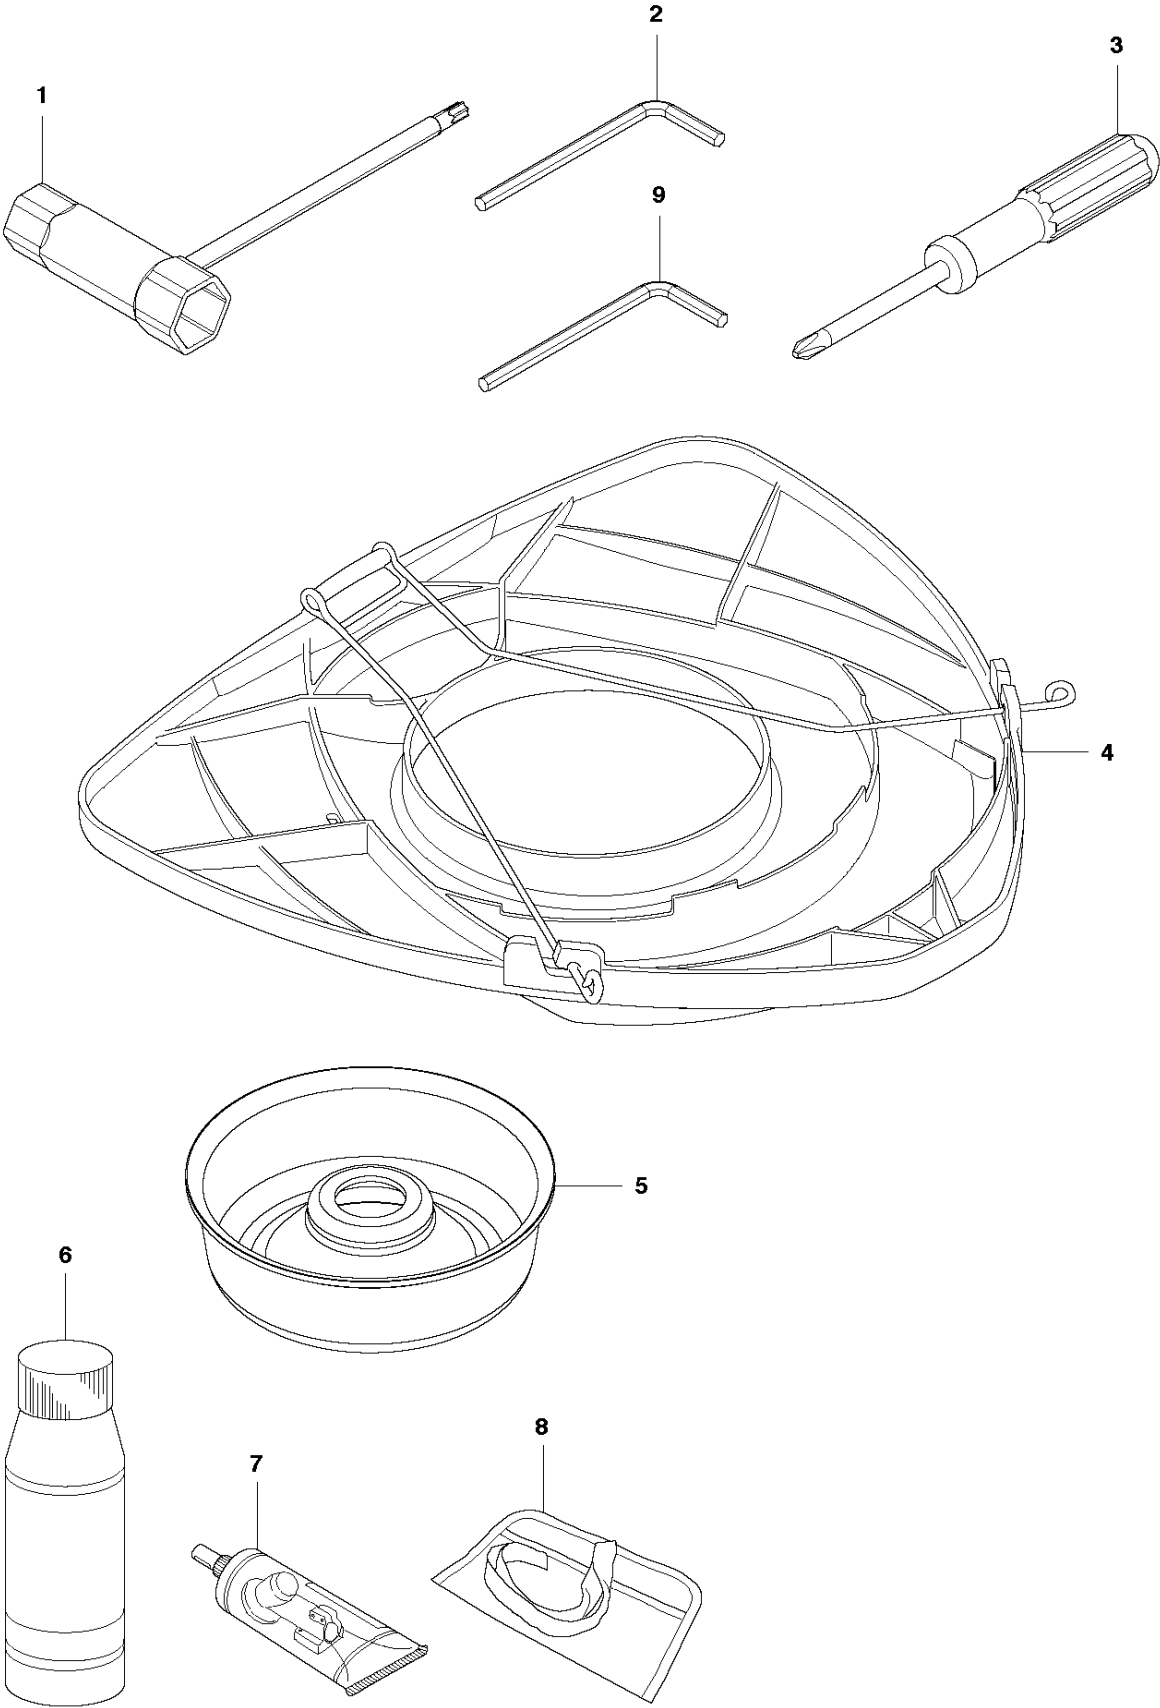

R1 253RJ, 253R, 553RS
ACCESSORIES

ACCESSORIES

253R, 2011-08

Ref	Part No	Description	Remark	QTY KIT
1	506 68 61-01	COMBINATION WRENCH		1
2	505 31 20-01	TOOL		1
3	506 68 95-01	DRIVER		1
4	544 35 91-01	TRANSPORT GUARD		1
5	528 81 81-01	SUPPORT CUP		1
6	531 00 92-48	FILTER OIL		1
7	503 97 64-01	GREASE		1
8	501 19 22-01	TOOL		1
9	505 31 19-01	WRENCH		1