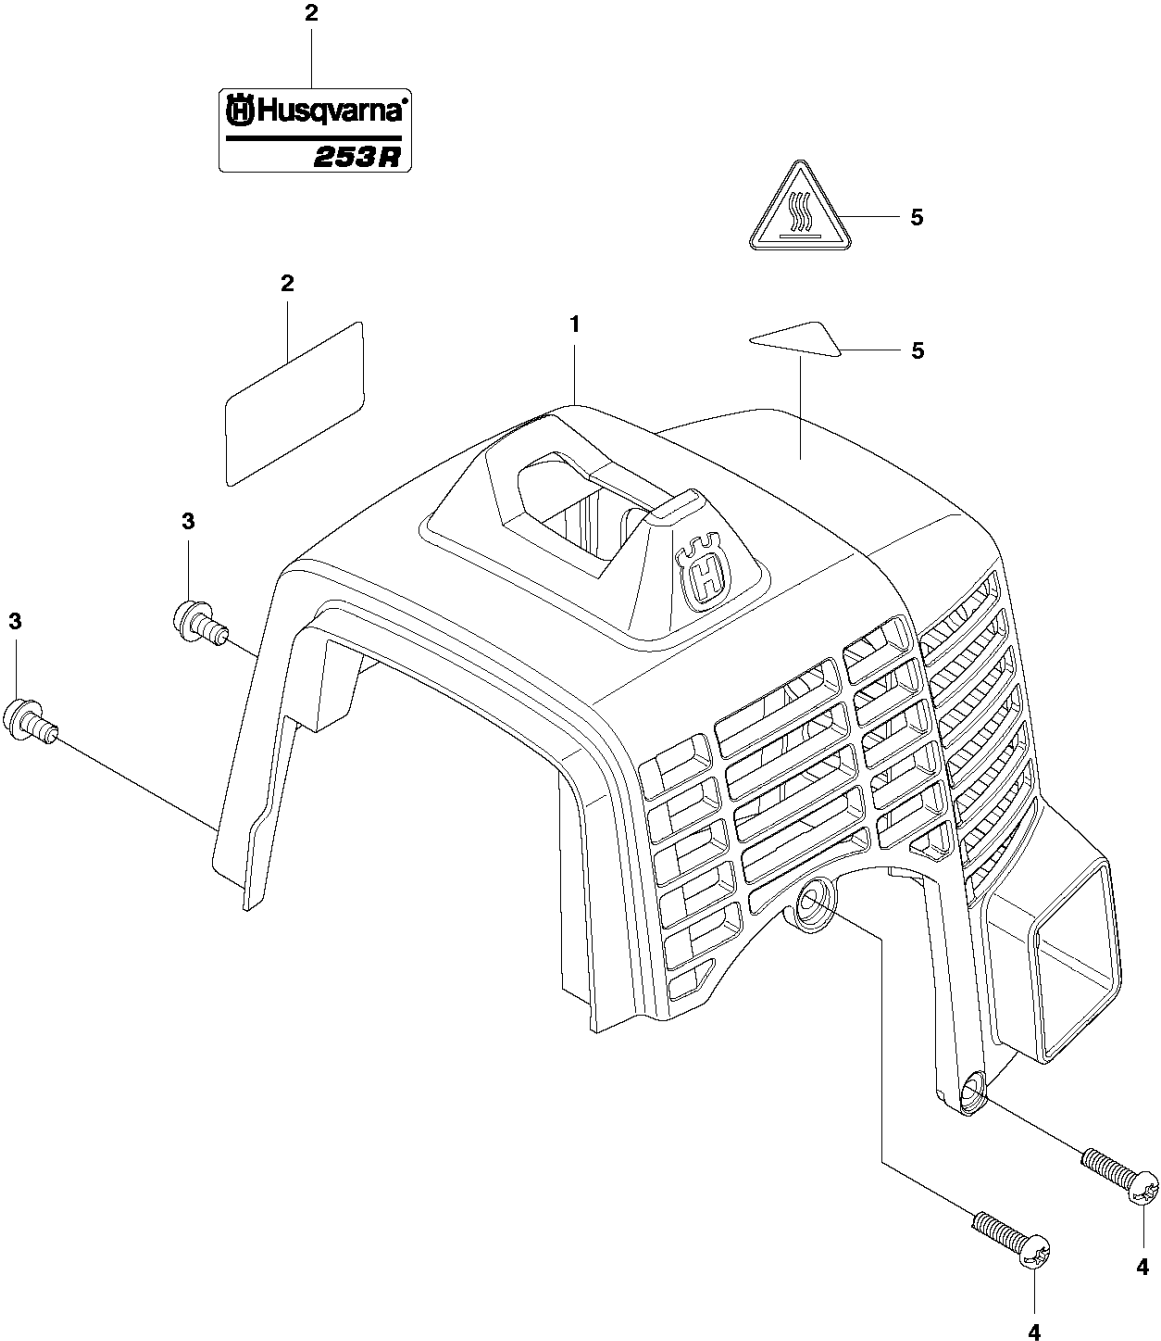

G 253R
CYLINDER COVER

CYLINDER COVER

253R, 2011-08

Ref	Part No	Description	Remark	QTY KIT
1	510 17 32-01	CYLINDER COVER		1
2	577 98 53-01	DECAL	253R	1
3	521 51 59-01	BOLT		2
4	521 86 36-01	SCREW		2
5	521 55 36-01	LABEL		1