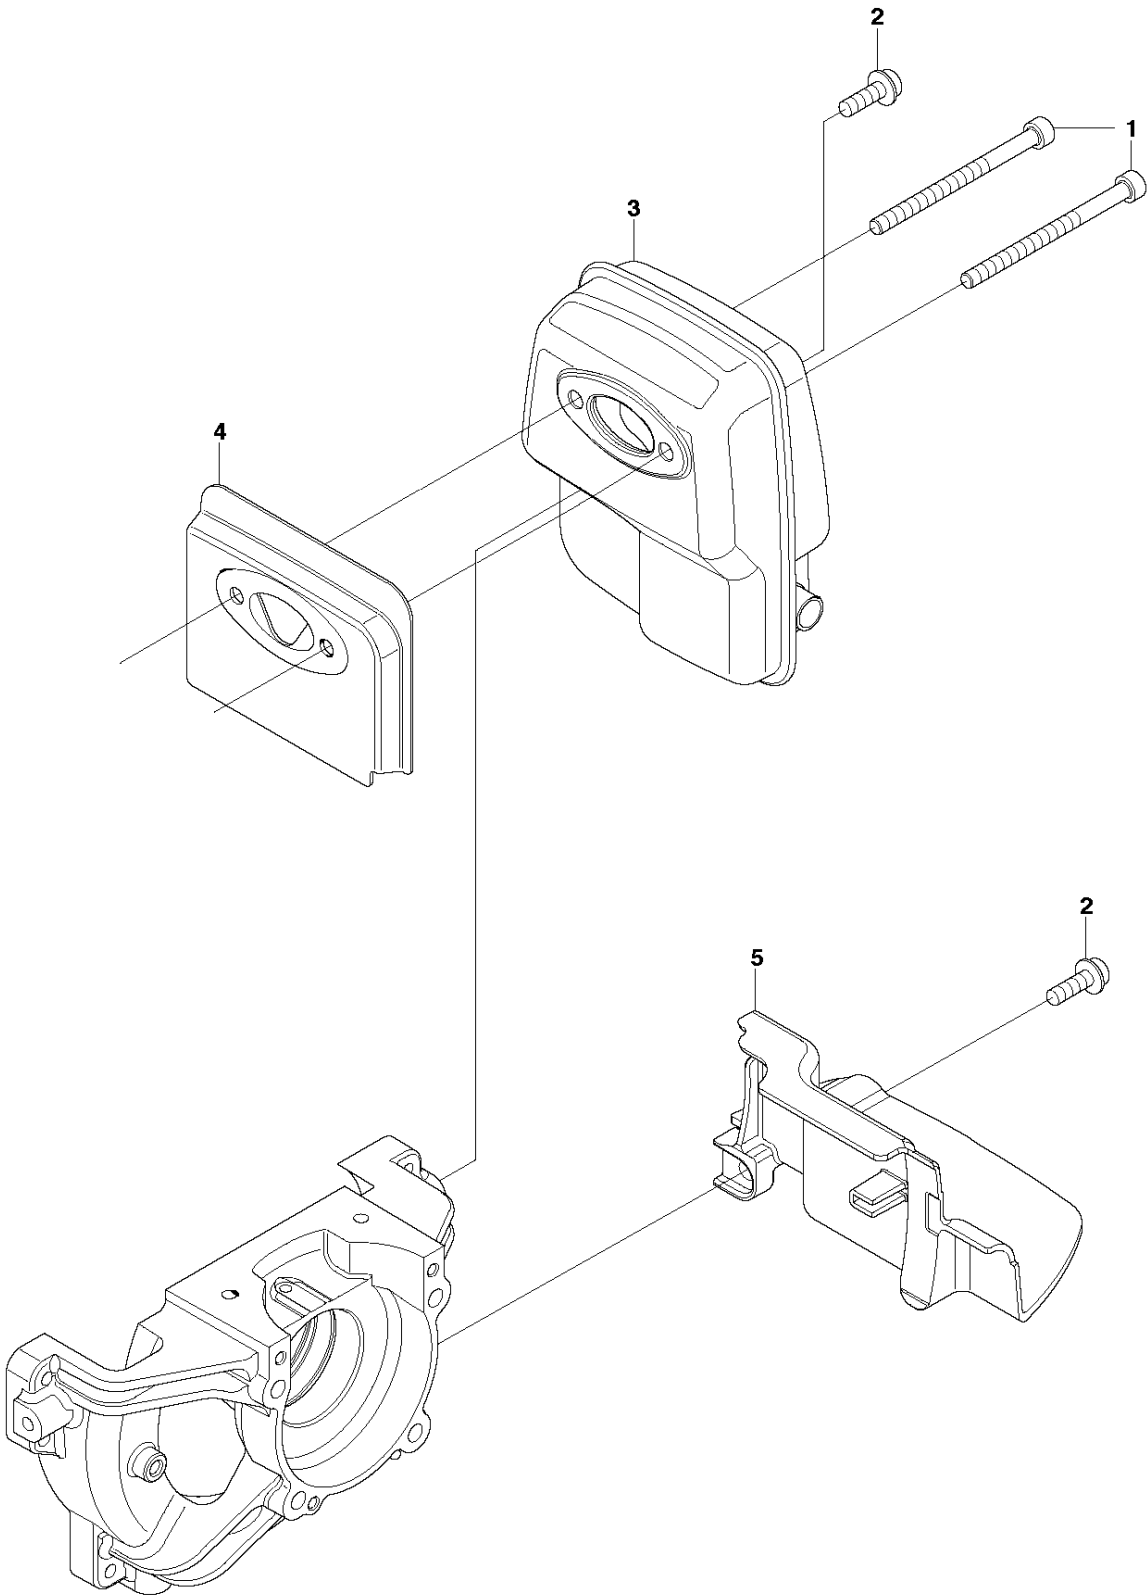

H 253RJ, 253R, 553RS
MUFFLER

MUFFLER

253R, 2011-08

Ref	Part No	Description	Remark	QTY KIT
1	521 51 73-01	BOLT		2
2	515 39 13-01	BOLT		2
3	521 63 53-01	MUFFLER		1
4	528 77 84-01	GASKET		1
5	525 43 17-01	PLATE		1