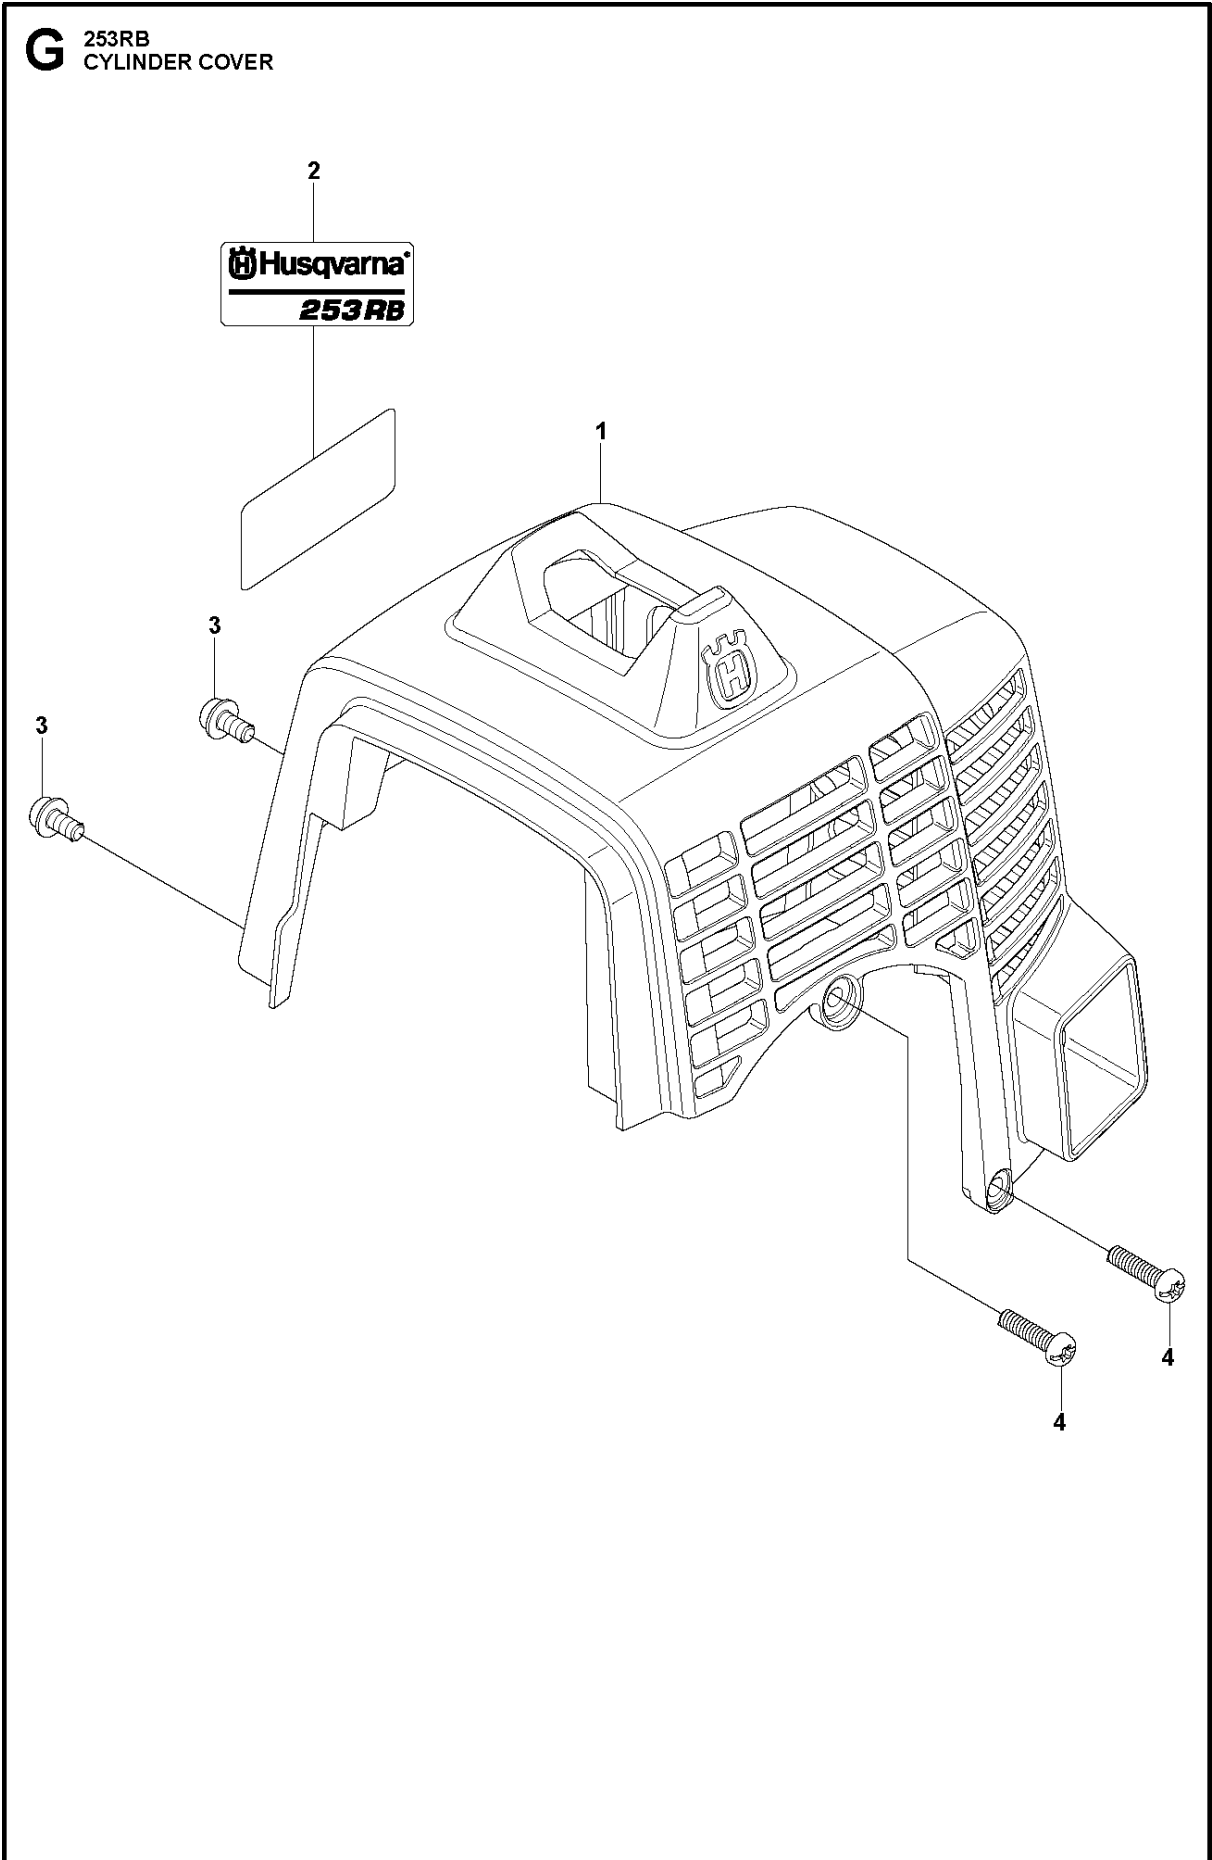

CYLINDER COVER

253 RB, 20182200001-Current

Ref	Part No	Description	Remark	QTY KIT
1	510 17 32-01	CYLINDER COVER		1
2	574 73 67-01	LABEL		1
3	521 51 59-01	BOLT		2
4	521 86 36-01	SCREW		2