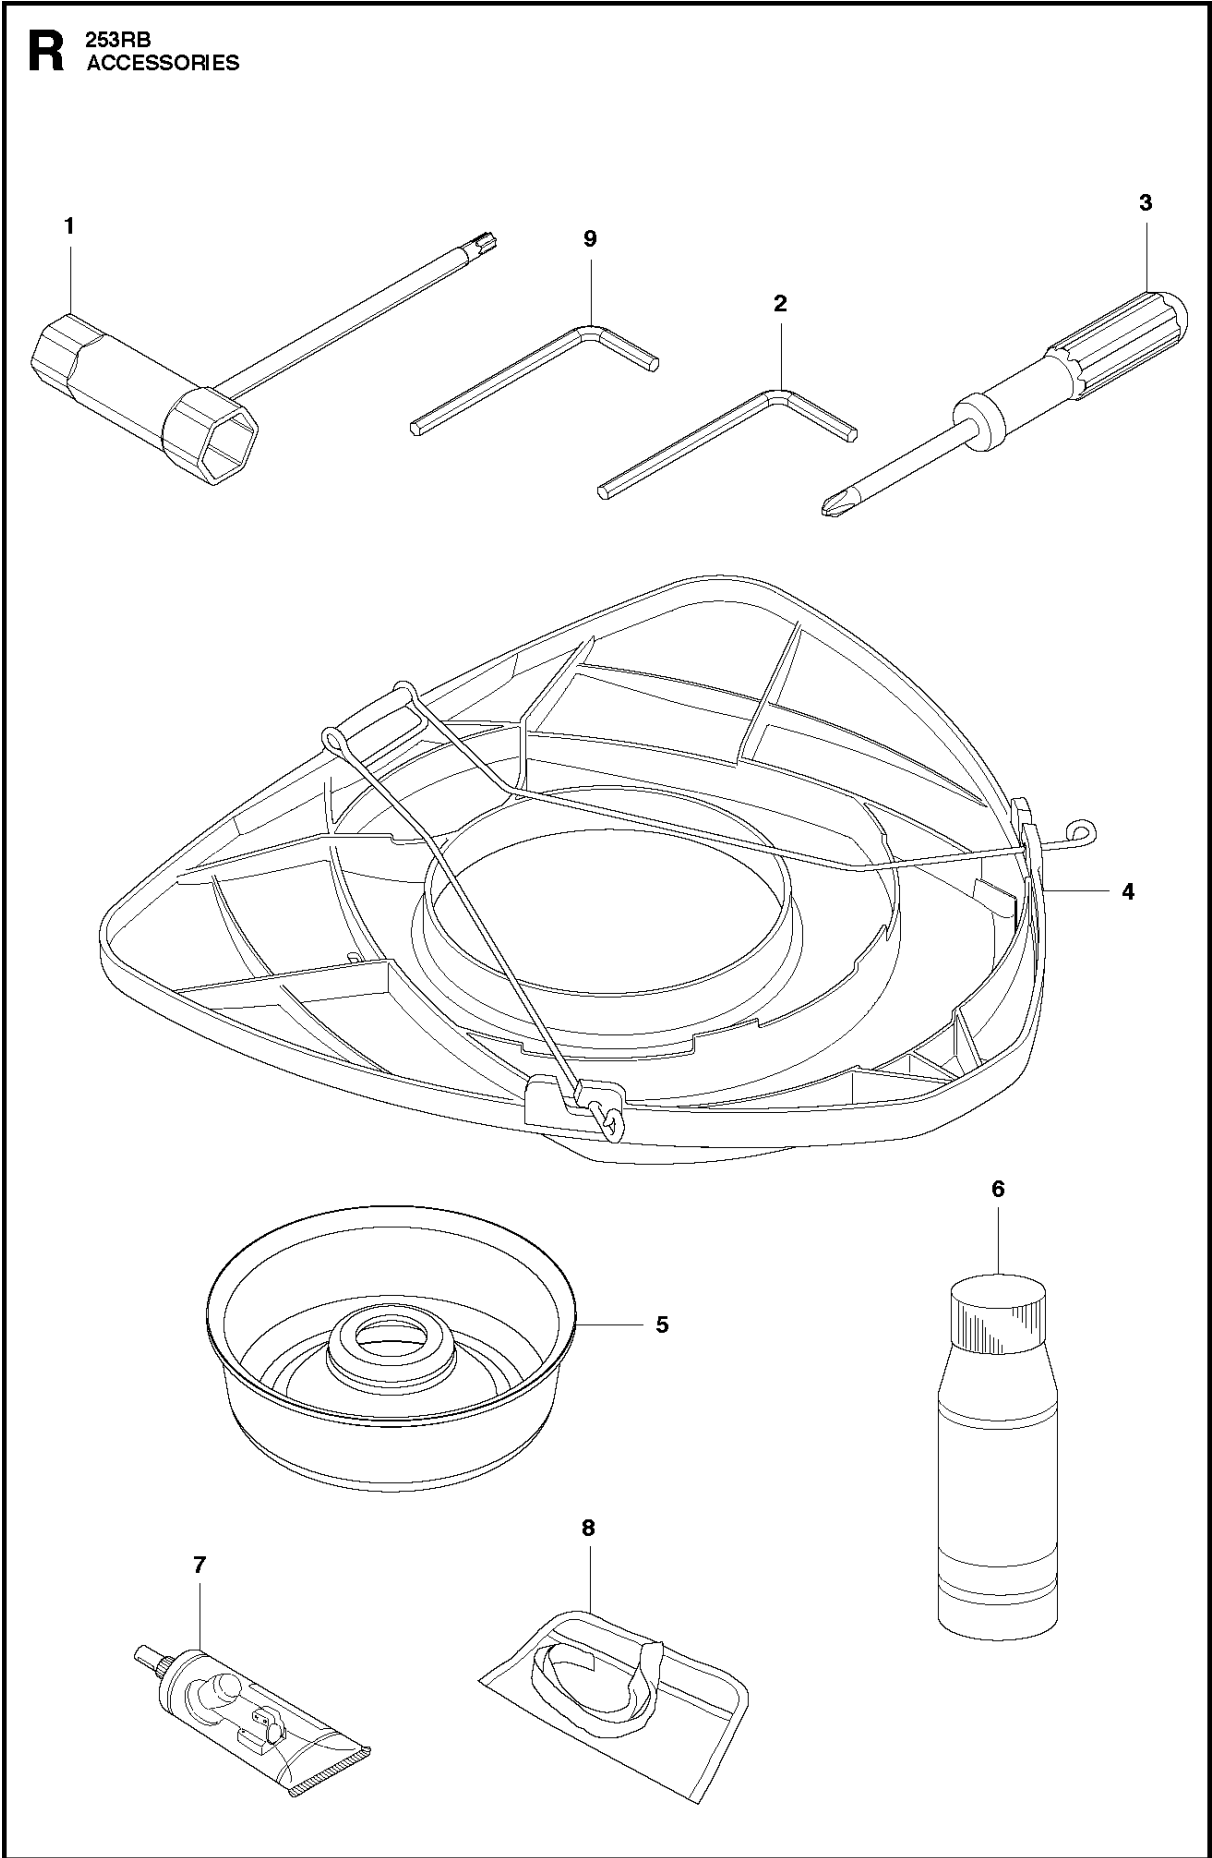

ACCESSORIES

253 RB, 20182200001-Current

Ref	Part No	Description	Remark	QTY KIT
1	506 68 61-01	COMBINATION WRENCH		1
2	505 31 20-01	TOOL		1
3	506 68 95-01	DRIVER		1
4	544 35 91-01	TRANSPORT GUARD		1
5	528 81 81-01	SUPPORT CUP		1
6	531 00 92-48	FILTER OIL		1
7	503 97 64-01	GREASE		1
8	501 19 22-01	TOOL		1
9	505 31 91-01	COVER		1