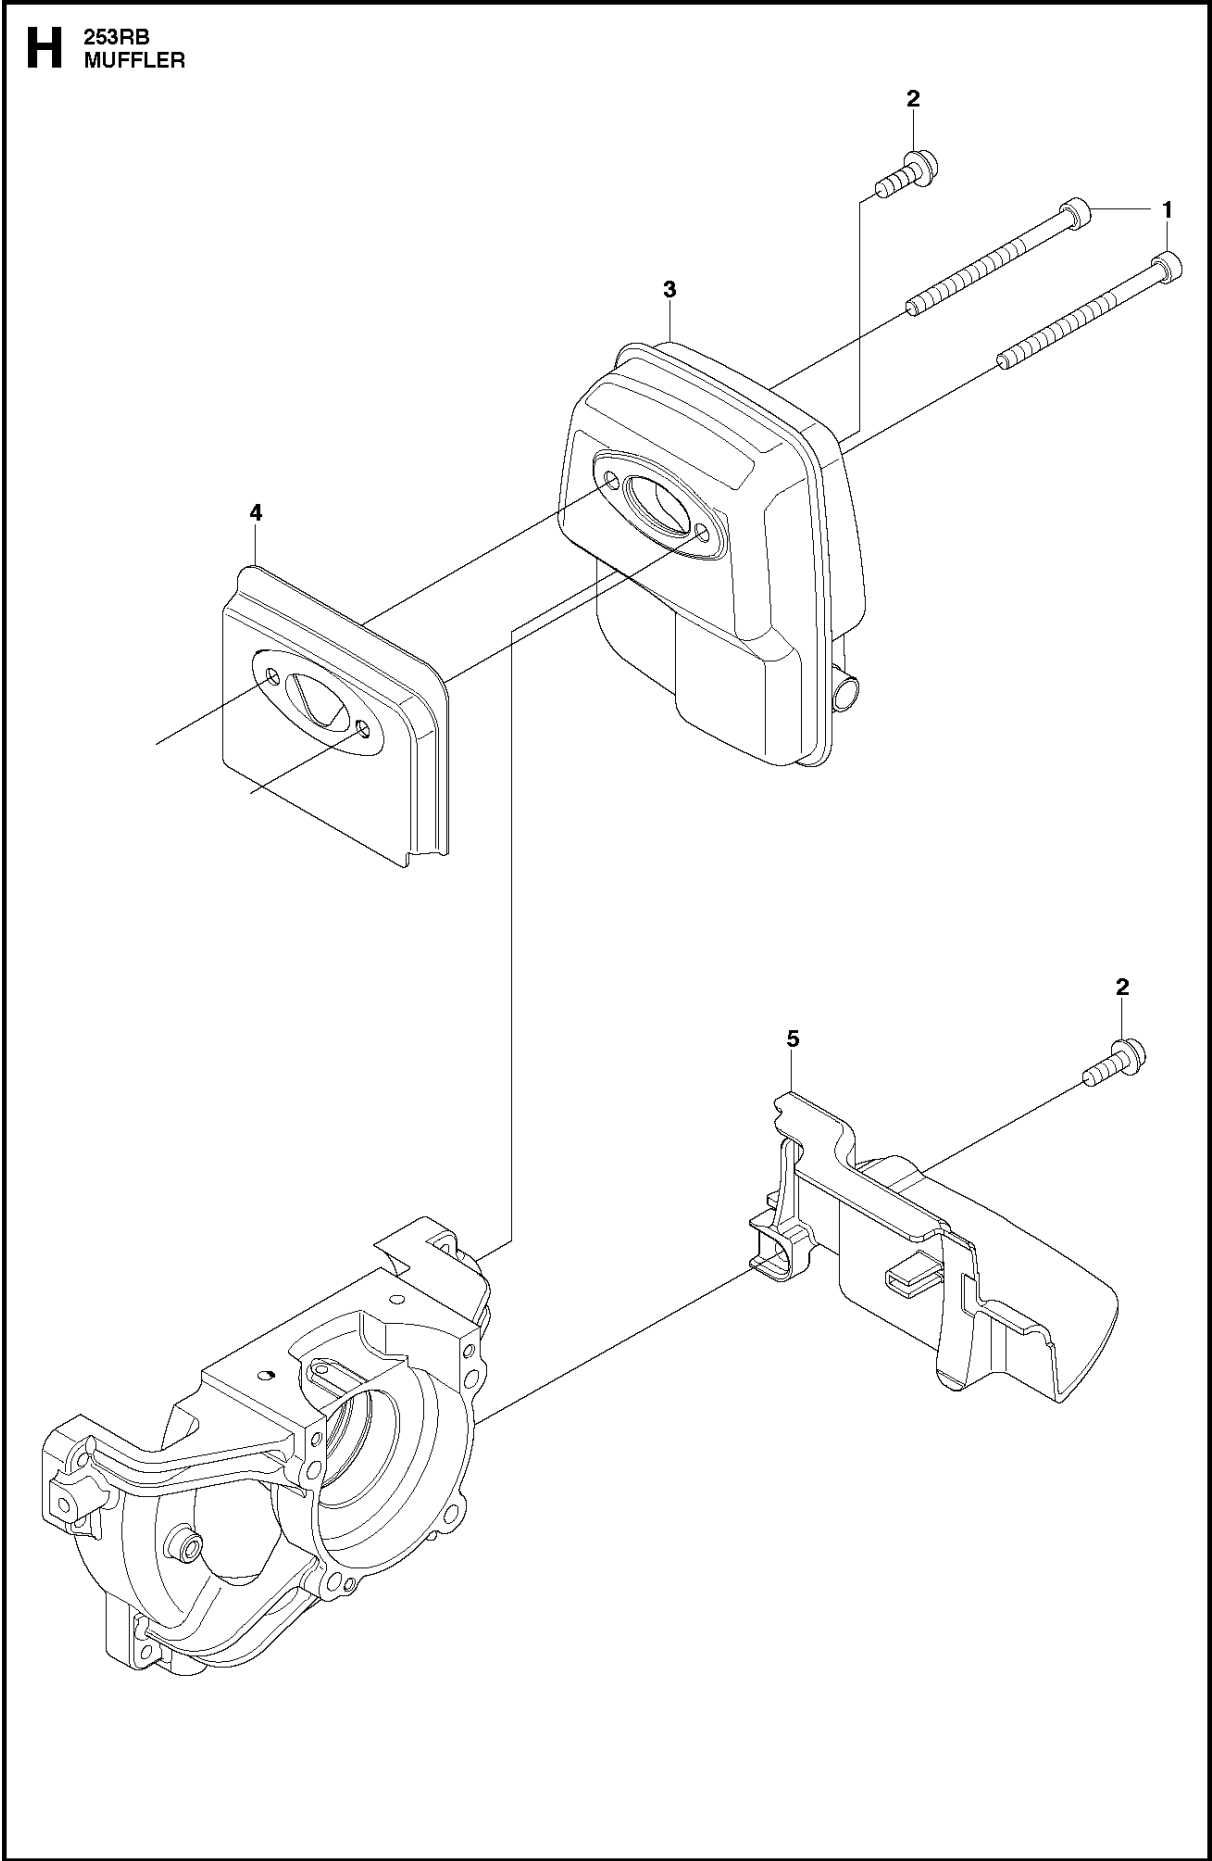

MUFFLER

253 RB, 20182200001-Current

Ref	Part No	Description	Remark	QTY KIT
1	521 51 73-01	BOLT		2
2	515 39 13-01	BOLT		2
3	521 63 53-01	MUFFLER		1
4	528 77 84-01	GASKET		1
5	525 43 17-01	PLATE		1