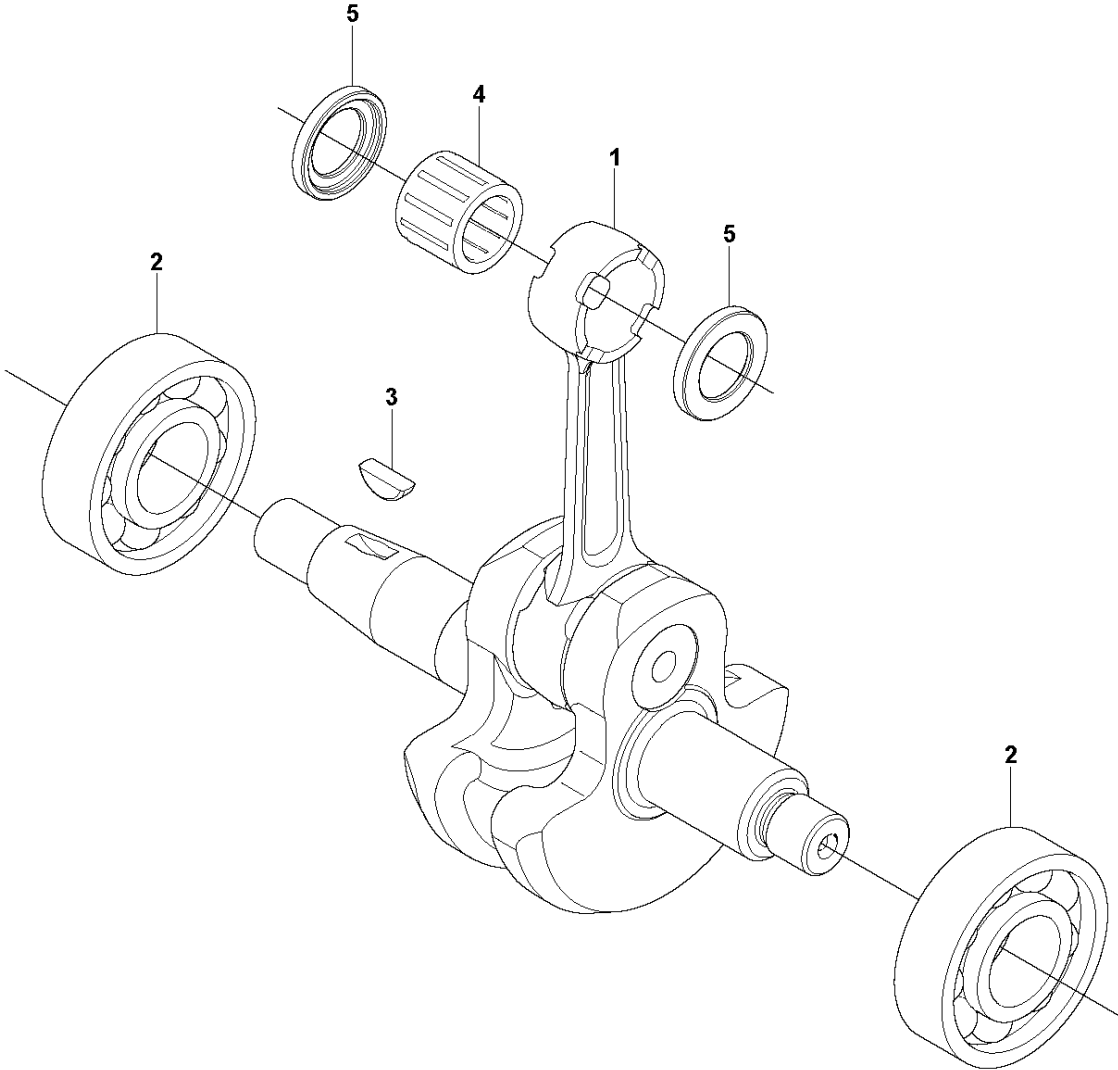

INTAKE

253 RB, 20182200001-Current

Ref	Part No	Description	Remark	QTY	KIT
1	528 70 65-01	COVER		1	
2	521 51 54-01	SCREW		2	1
3	521 62 57-01	AIR FILTER		1	
4	521 64 21-01	AIR FILTER		1	
5	504 11 65-01	SCREW		2	
6	521 83 44-01	PLATE		1	
7	521 51 57-01	BOLT		1	
8	587 41 49-01	AIR FILTER HOLDER		1	
9	521 62 56-01	GROMMET		1	8
10	521 34 79-01	BOLT		1	
11	521 64 12-01	BRACKET		1	
12	505 30 82-01	SCREW-CABLE-ADJ		1	11
13	510 48 74-01	NUT		1	11
14	521 51 79-01	SCREW		1	11
16	580 48 75-01	TUBE		1	
17	513 78 93-01	PUMP		1	
18	586 34 66-01	CARBURETTOR		1	
19	521 64 17-01	KNOB		1	
20	521 64 15-01	PIPE		1	
21	505 04 04-01	BOLT		3	
22	521 63 52-01	GASKET		1	
23	521 63 48-01	INSULATOR		1	
24	521 63 50-01	GASKET		1	
25	521 52 84-01	JOINT		1	
26	513 35 24-01	HUB CAP		1	
27	505 30 83-01	SCREW		1	

CYLINDER PISTON

253 RB, 20182200001-Current

Ref	Part No	Description	Remark	QTY	KIT
1	582 89 83-01	CYLINDER		1	
2	574 34 68-01	SHAFT ASSY		1	1
3	574 34 67-01	SHAFT ASSY		1	1
4	521 63 46-01	GASKET		2	1
5	504 11 92-01	SCREW		8	1
6	521 23 34-01	SPARK PLUG		1	
7	506 74 52-01	BOLT		4	
8	512 31 12-01	RING		2	
9	502 84 98-01	SNAP RING		2	
10	510 91 69-01	PIN		1	
11	528 77 40-01	PISTON		1	
12	513 62 24-01	WASHER		2	
13	576 69 63-01	BEARING		1	
14	521 63 43-01	GASKET		1	

N 253RB
CRANKSHAFT

CRANKSHAFT

253 RB, 20182200001-Current

Ref	Part No	Description	Remark	QTY KIT
1	521 63 63-01	SHAFT-COMP		1
2	521 52 11-01	BALL BEARING		2
3	506 68 94-01	KEY		1
4	576 69 63-01	BEARING		1
5	513 62 24-01	WASHER		2