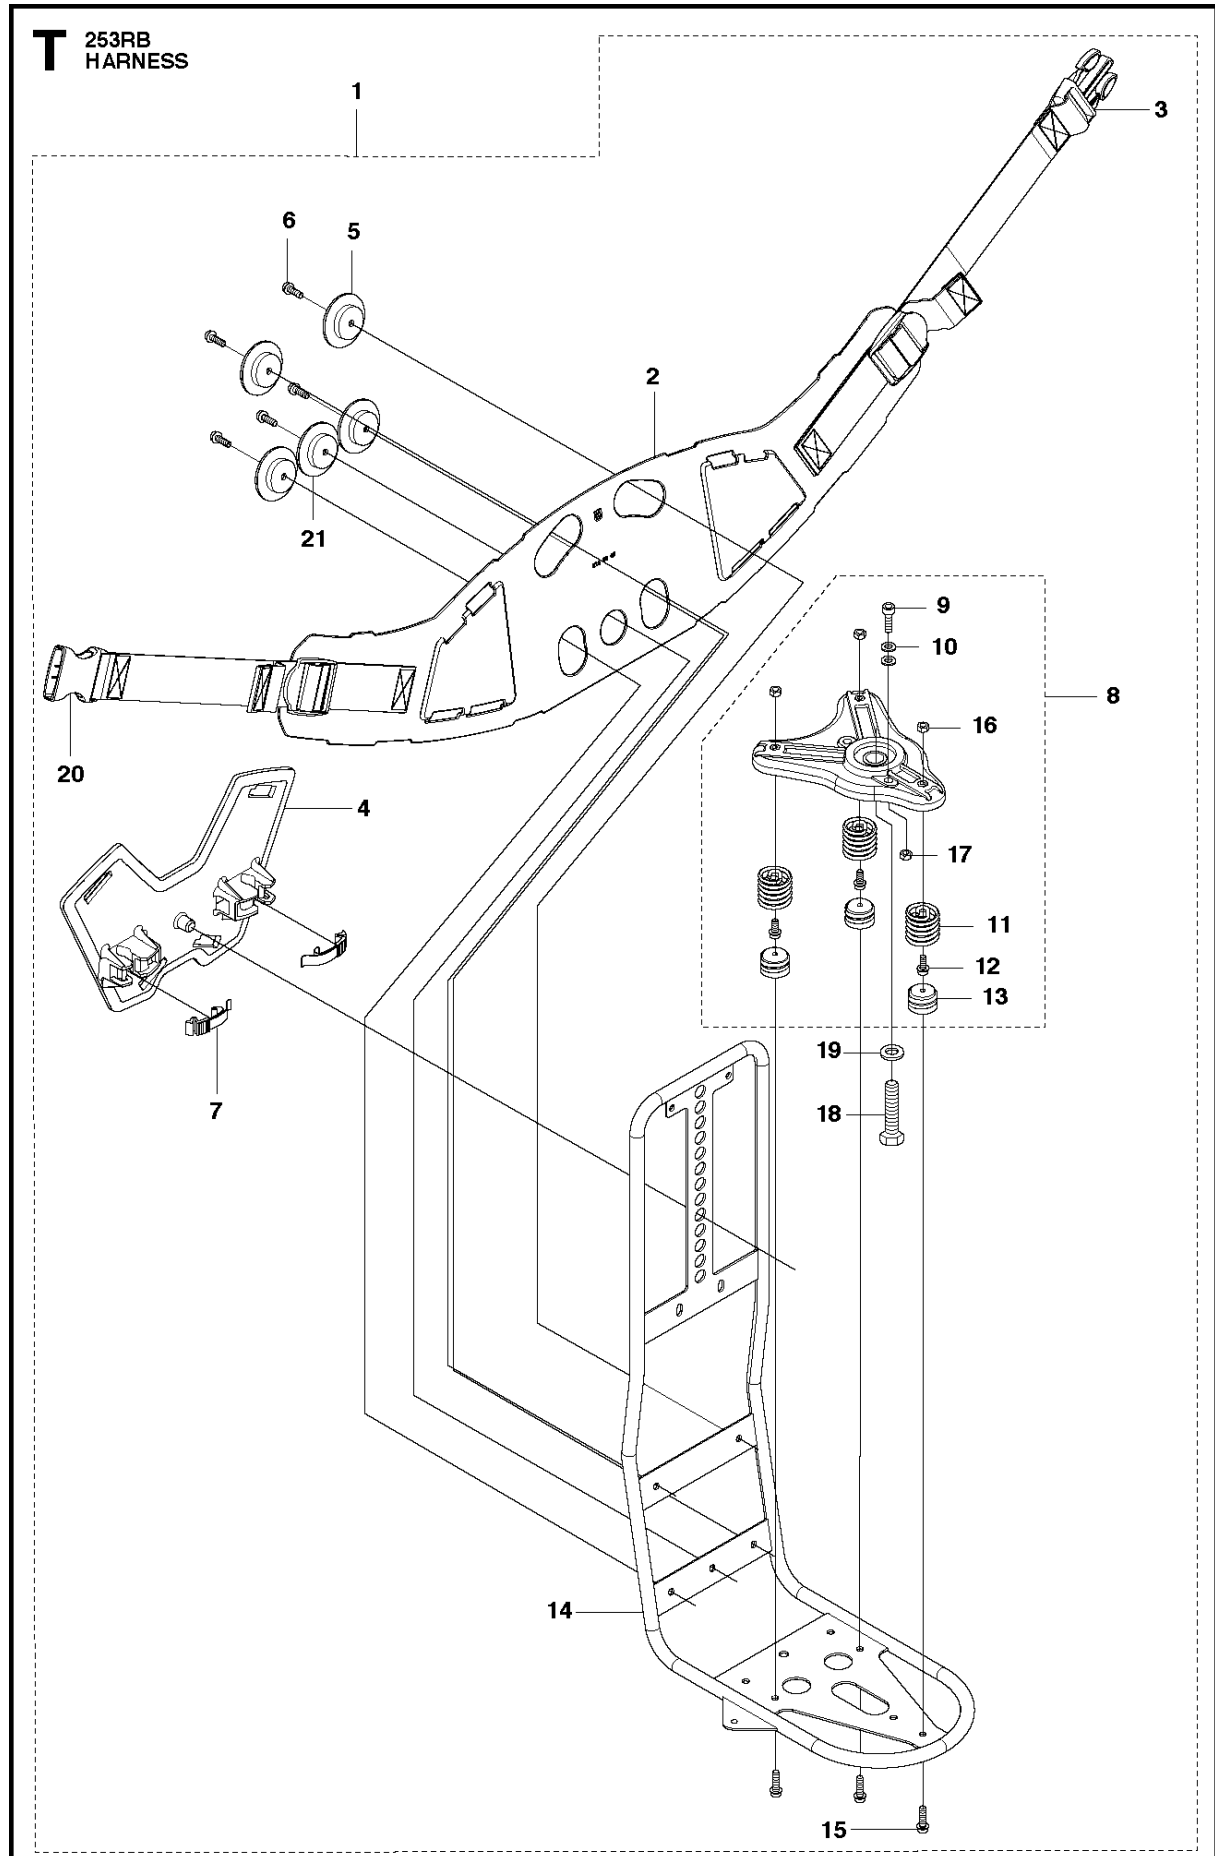

HARNES

253 RB, 20182200001-Current

Ref	Part No	Description	Remark	QTY	KIT
1	593 70 02-01	HARNES ASSY		1	
2	522 48 74-01	WAIST-BELT		1	1
3	537 30 54-01	BUCKLE		1	1
4	521 90 95-01	BACKPLATE		1	1
5	521 88 77-01	GROMMET		4	1
6	503 20 03-05	SCREW IHSCFM		5	1
7	503 74 01-02	SNAP LOCKING		2	1
8	522 48 39-02	HOLDER ASSY		1	1
9	725 53 70-06	SCREW IHSCM		1	1
10	734 11 52-01	WASHER		1	1
11	522 02 88-01	SPRING		3	1
12	503 20 03-12	SCREW IHSCFM		3	1
13	521 91 03-01	SPRING HOLDER		3	1
14	510 36 36-02	FRAME		1	1
15	503 21 06-19	SCREW IHSCM		3	1
16	731 23 14-01	HEXAGON NUT		3	1
17	731 23 16-01	HEXAGON NUT		1	1
18	725 24 93-71	SCREW EHHM		1	1
19	734 11 72-01	WASHER		1	1
20	537 30 53-01	BUCKLE		1	
21	577 25 61-01	GUIDE		1