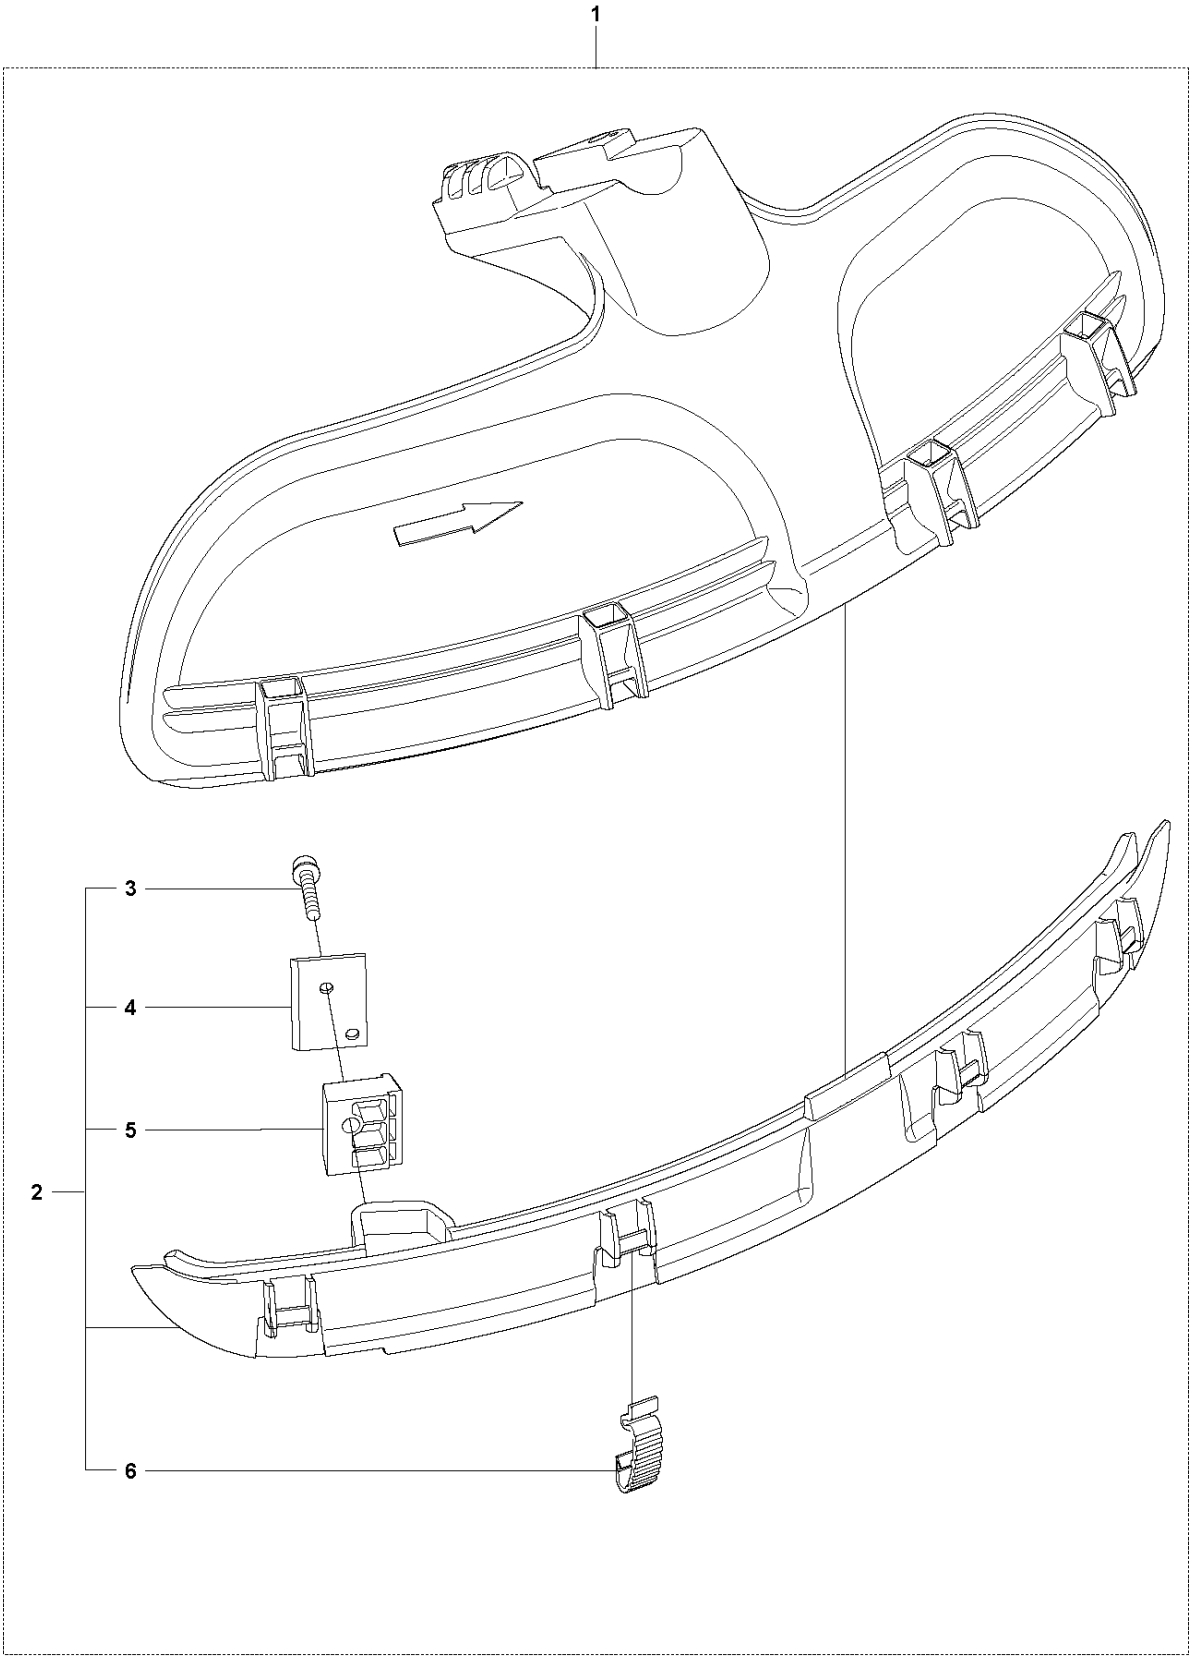

S 253RB
ACCESSORIES

ACCESSORIES

253 RB, 20182200001-Current

Ref	Part No	Description	Remark	QTY	KIT
1	537 33 16-03	SPLASH GUARD		1	
2	537 39 63-03	SPLASH GUARD		1	1
3	503 21 68-25	SCREW IHSCFT		1	1,2
4	503 79 88-01	BLADE		1	1,2
5	544 12 45-01	RETAINER		1	1,2
6	537 38 72-01	SNAP LOCKING		4	1,2