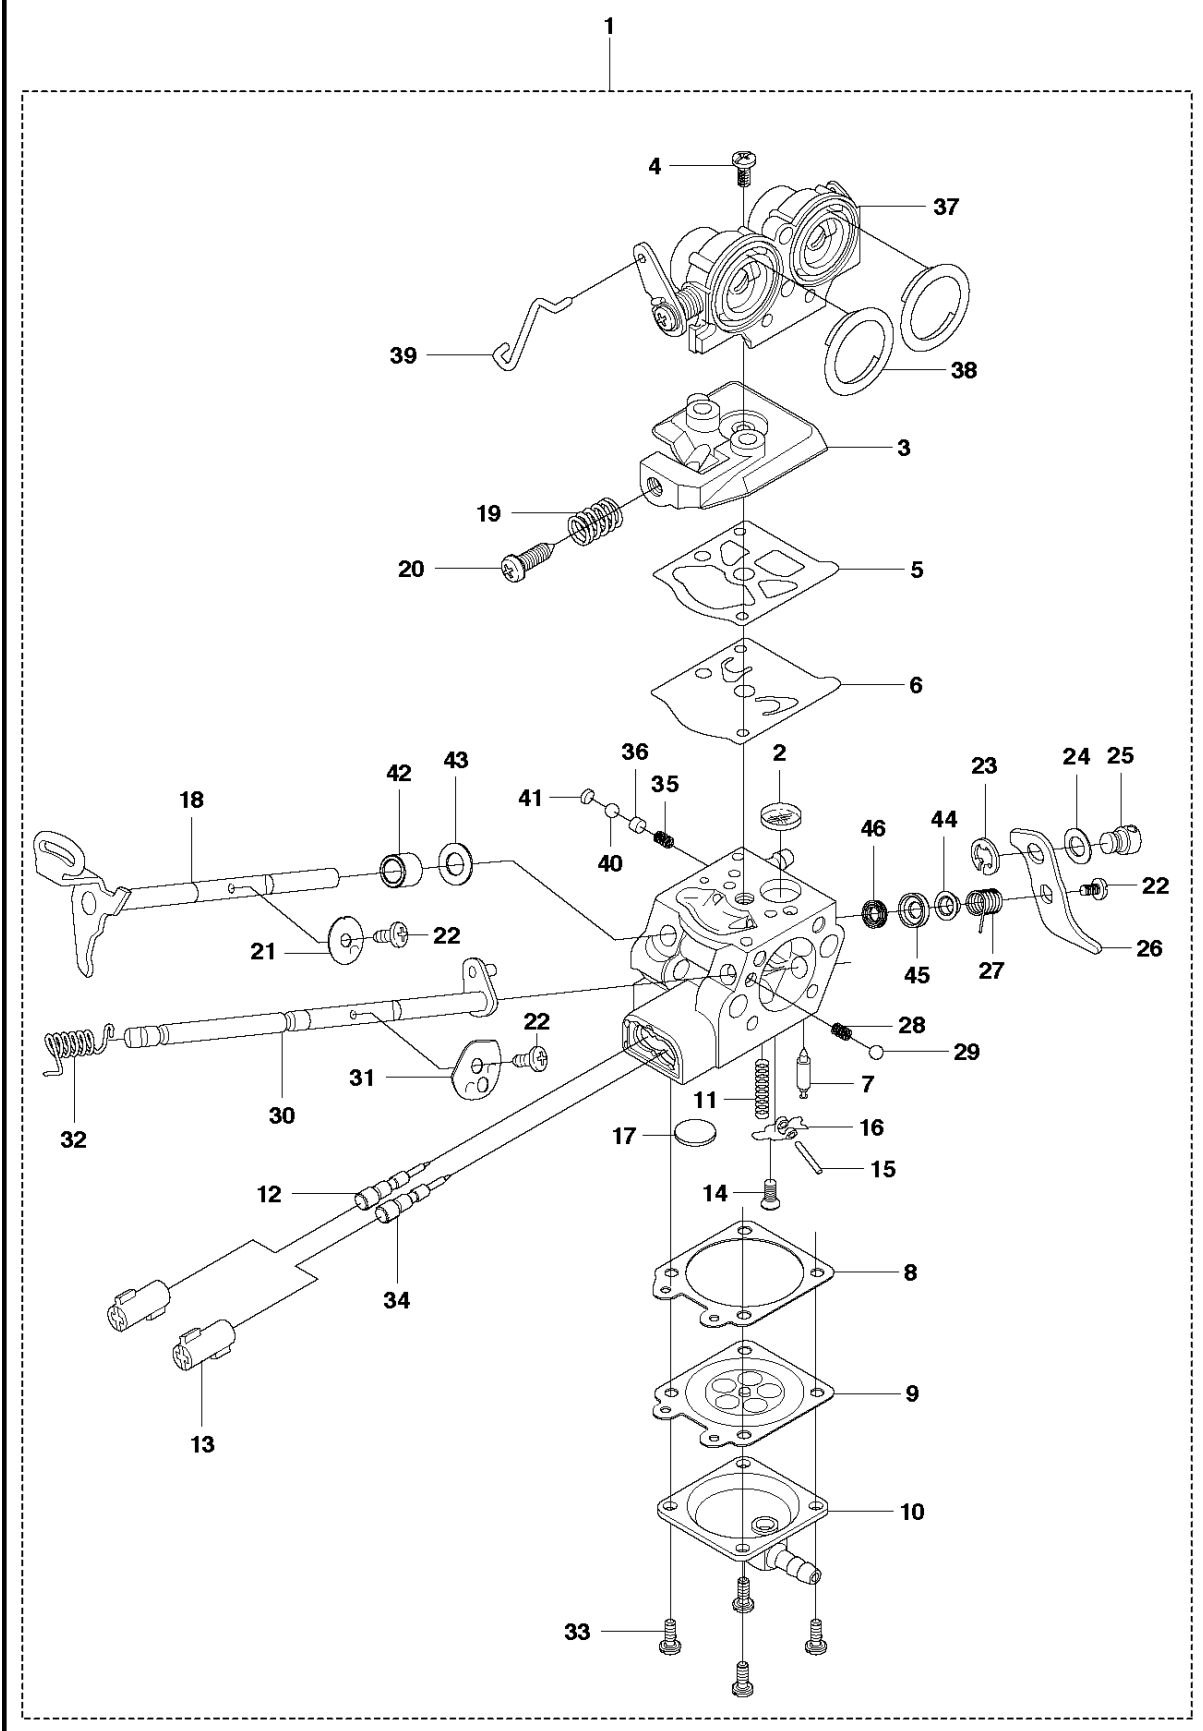

Q 253RB / 553RBX
CARBURETTOR

CARBURETOR

253 RB, 20182200001-Current

Ref	Part No	Description	Remark	QTY	KIT
1	586 34 66-01	CARBURETTOR		1	
2	520 95 70-01	SCREEN		1	1
3	521 63 98-01	COVER		1	1
4	521 64 00-01	SCREW		1	1
5	520 95 48-01	GASKET		1	1
6	520 95 49-01	DIAPHRAGM		1	1
7	521 08 54-01	VALVE.INLET		1	1
8	516 97 21-01	GASKET		1	1
9	505 30 68-01	DIAPHRAGM		1	1
10	521 63 97-01	COVER		1	1
11	513 29 07-01	SPRING		1	1
12	511 47 99-01	NEEDLE		1	1
13	521 11 69-01	HUB CAP		2	1
14	520 97 73-01	SCREW		1	1
15	520 97 74-01	PIN		1	1
16	520 97 72-01	LEVER		1	1
17	516 34 29-01	PLUG		1	1
18	586 45 15-01	SHAFT		1	1
19	513 22 56-01	SPRING		1	1
20	513 19 29-01	SCREW		1	1
21	511 47 02-01	VALVE		1	1
22	520 75 98-01	SCREW		3	1
23	506 73 86-01	RETAINER RING		1	1
24	516 52 42-01	WASHER		1	1
25	513 40 08-01	SWIVEL		1	1
26	521 64 55-01	LEVER		1	1
27	586 45 16-01	SPRING		1	1
28	574 79 34-01	SPRING		1	1
29	514 24 26-01	BALL		1	1
30	521 64 51-01	SHAFT ASSY		1	1
31	522 64 95-01	VALVE		1	1
32	514 24 36-01	SPRING		1	1
33	520 97 88-01	SCREW ASSY		4	1
34	516 93 58-01	NEEDLE		1	1
35	505 05 79-01	SPRING		1	1
36	516 93 59-01	PISTON		1	1
37	521 64 09-01	BODY		1	1
38	522 64 94-01	RING		2	1
39	578 91 32-01	ROD		1	1
40	516 93 60-01	BALL		1	1
41	525 55 50-01	PLUG		1	1
42	586 45 17-01	SPACER		1	1
43	586 45 18-01	WASHER		1	1
44	586 45 19-01	BUSHING		1	1
45	586 45 20-01	BUSHING		1	1
46	586 45 21-01	SEAL		1	1