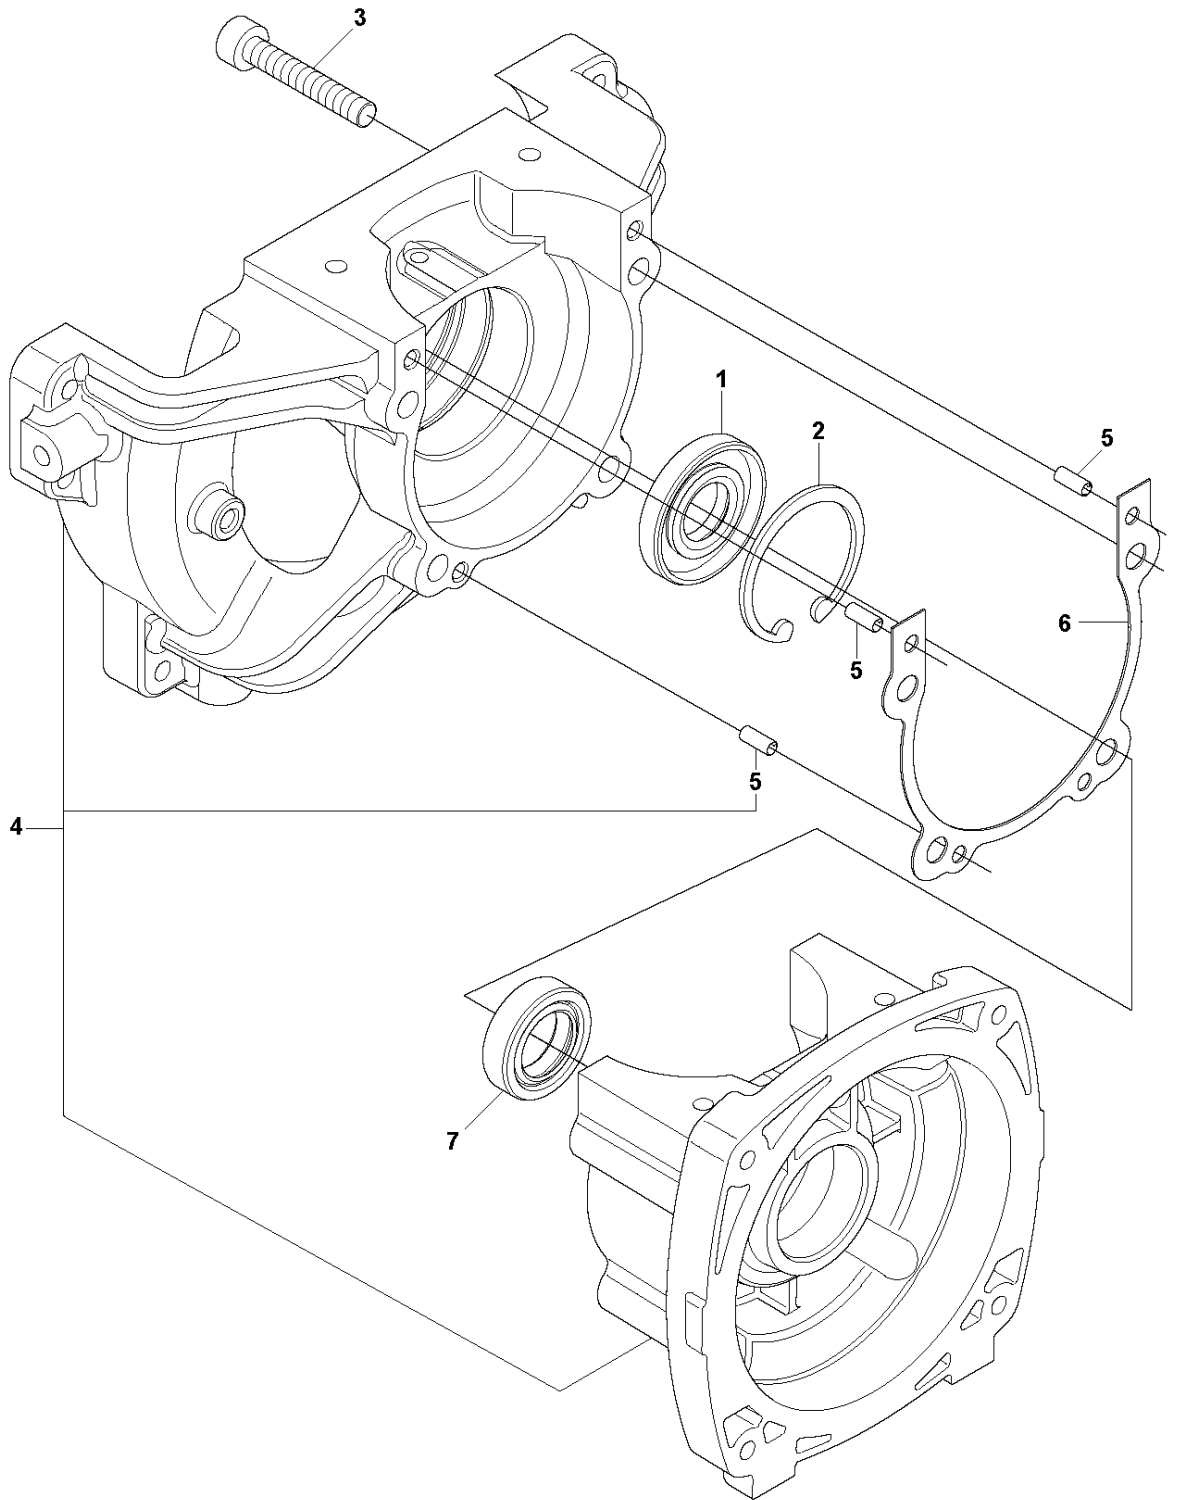

P 253RB
CRANKCASE

CRANKCASE

253 RB, 20182200001-Current

Ref	Part No	Description	Remark	QTY	KIT
1	513 23 87-01	SEAL		1	
2	502 84 93-01	SNAP RING		1	
3	515 38 81-01	BOLT		4	
4	521 63 56-01	CASE-COMP		1	
5	505 29 61-01	PIN		3	4
6	512 31 11-01	GASKET		1	
7	502 84 92-01	SEALING		1