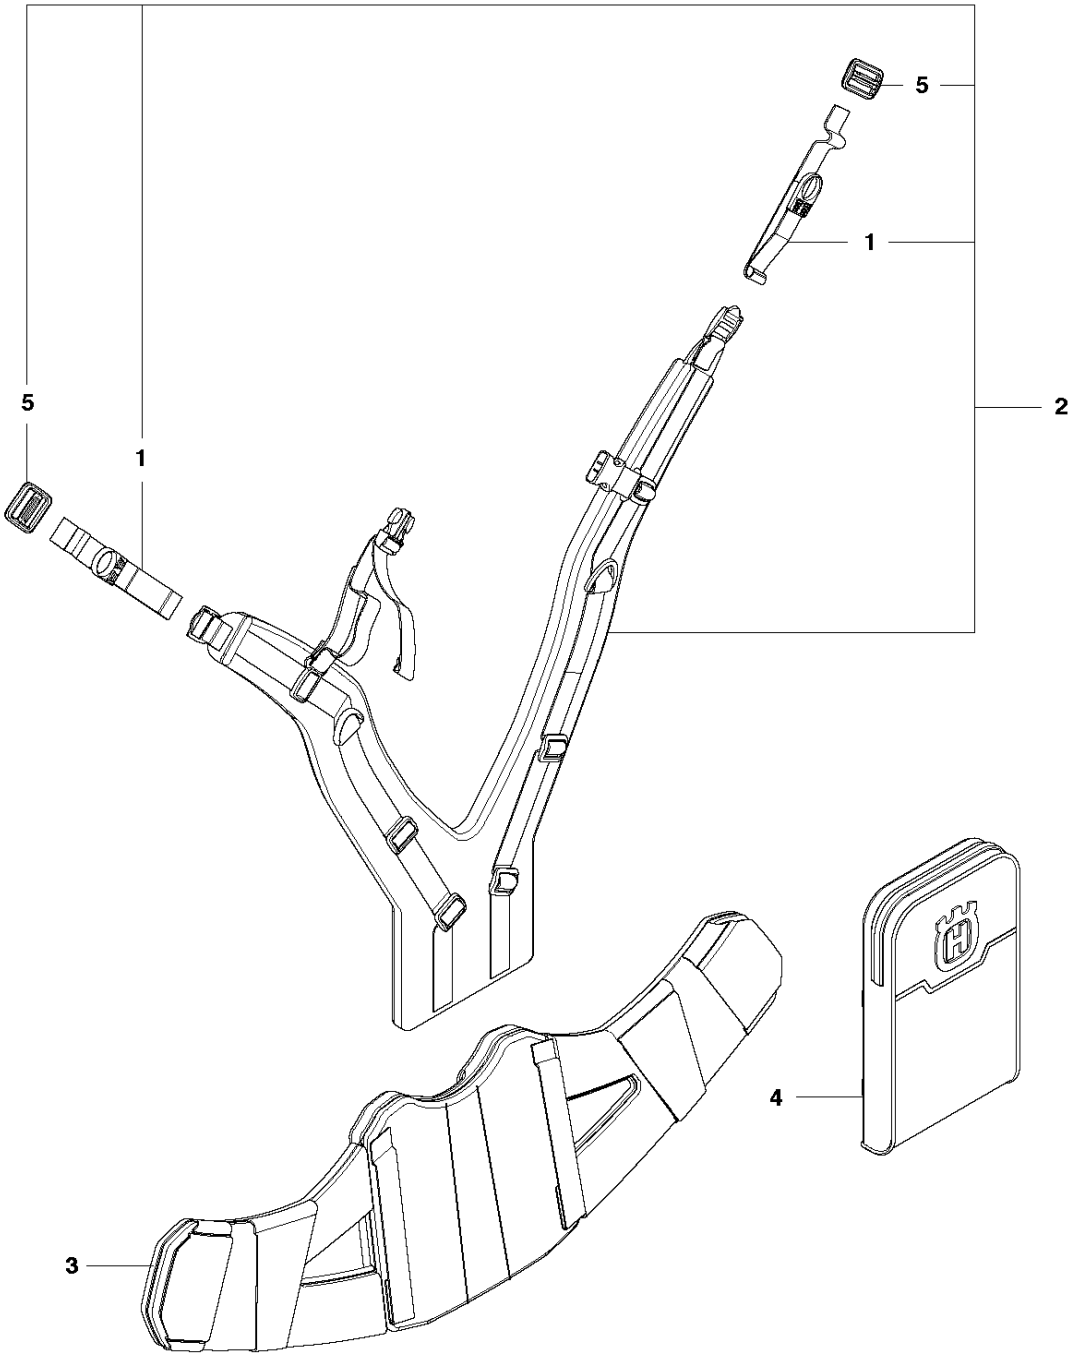

U 253RB
HARNESS

HARNESS

253 RB, 20182200001-Current

Ref	Part No	Description	Remark	QTY	KIT
1	503 99 61-08	BAND		1	2
2	522 92 07-01	SHOULDER STRAP		1	
3	510 36 42-01	WAIST-BELT		1	
4	575 69 29-01	BAG		1	
5	537 28 70-01	BUCKLE		1	2