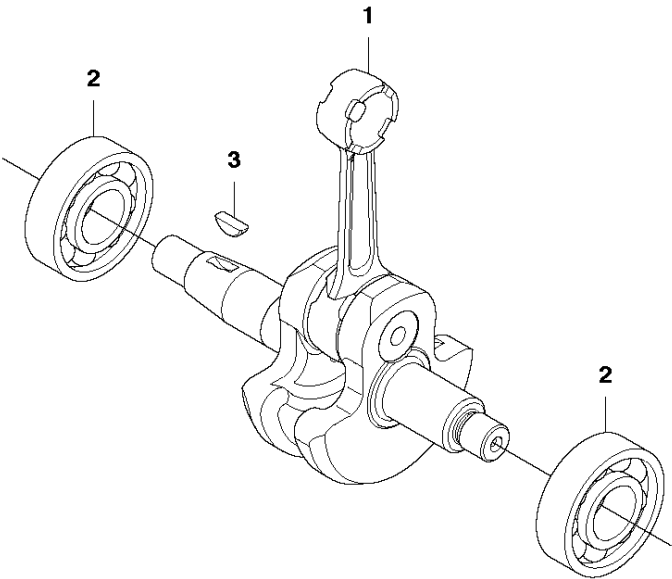

N 253RJ, 253R, 553RS
CRANK SHAFT

CRANKSHAFT

253 RJ, 20182200001-Current

Ref	Part No	Description	Remark	QTY KIT
1	521 63 63-01	SHAFT-COMP		1
2	521 52 11-01	BALL BEARING		2
3	506 68 94-01	KEY		1