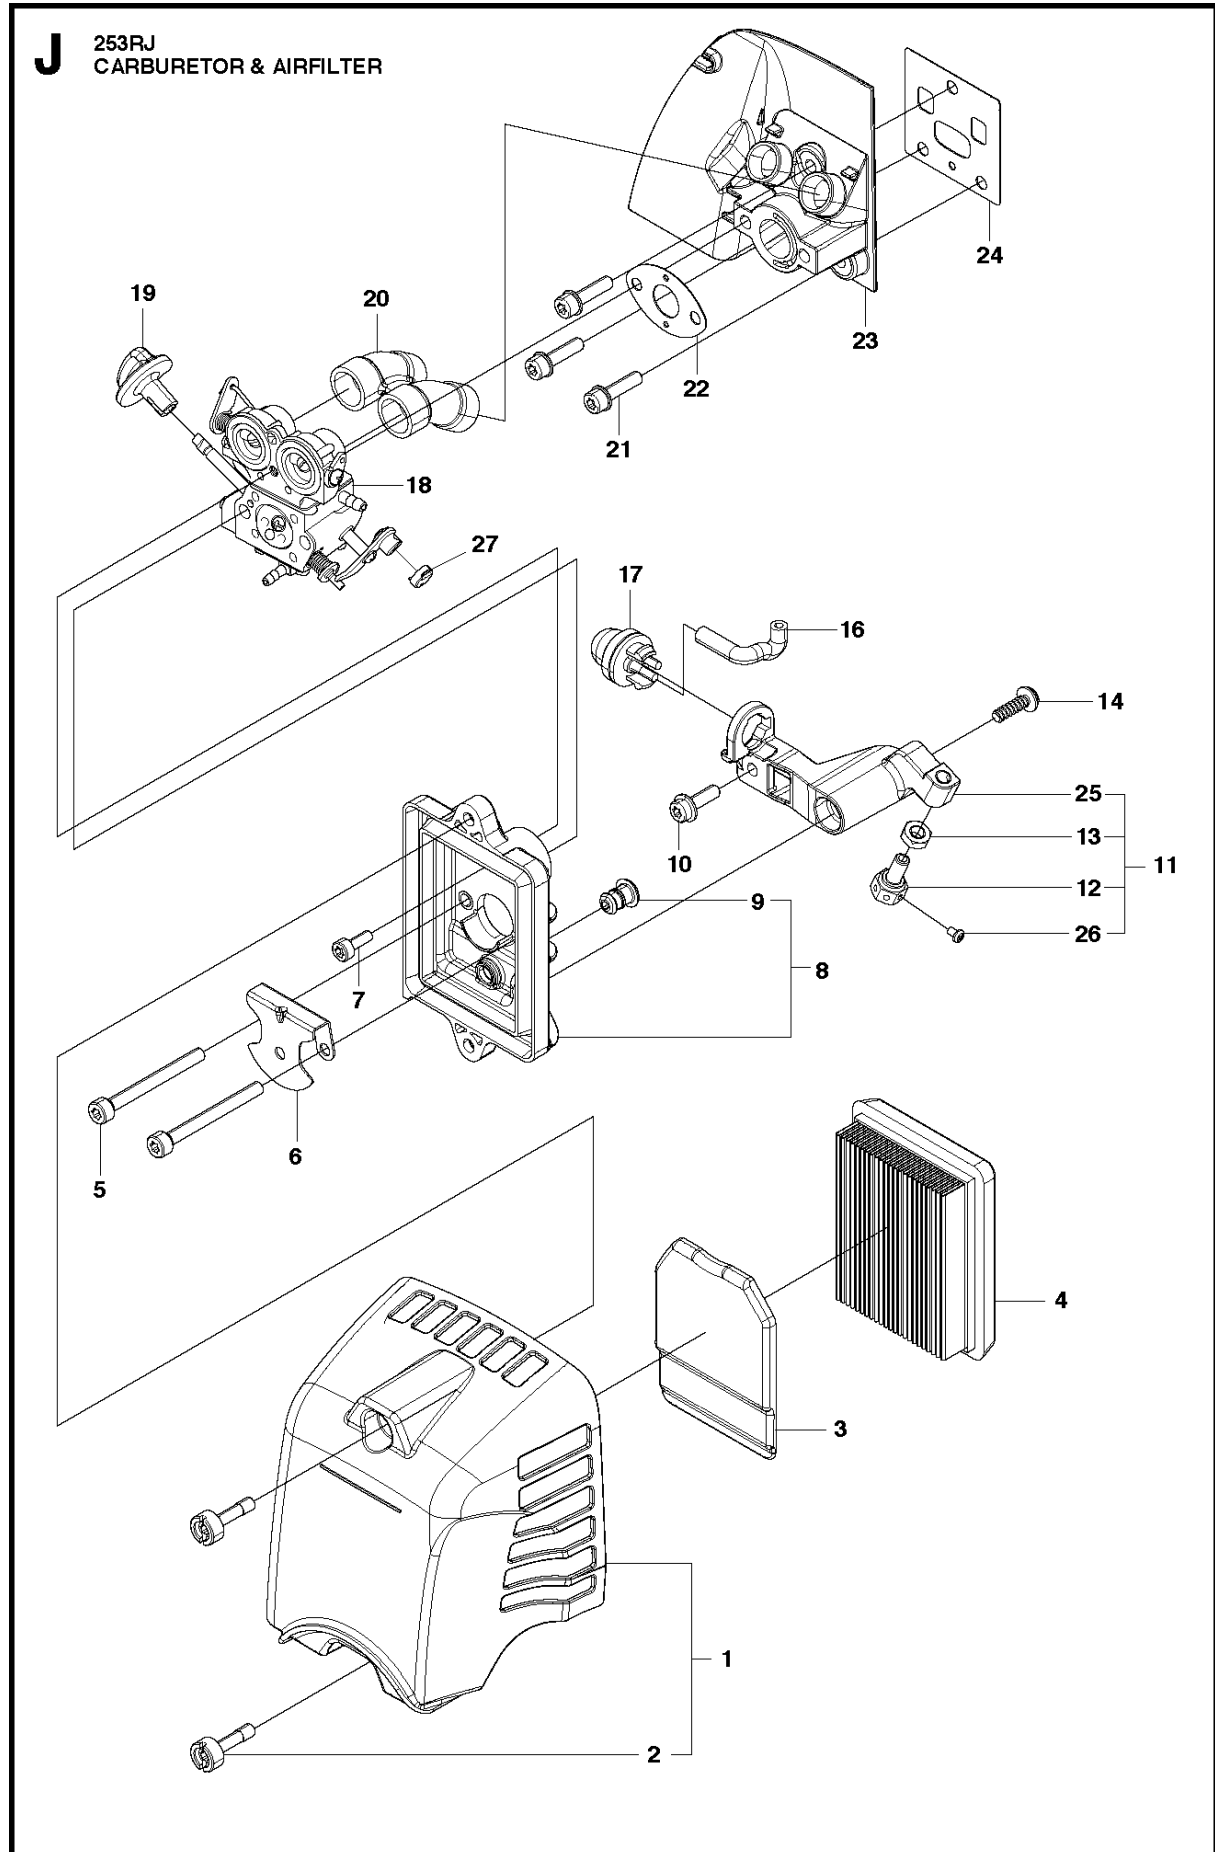

CARBURETOR & AIR FILTER

253 RJ, 20182200001-Current

Ref	Part No	Description	Remark	QTY	KIT
1	528 70 65-01	COVER		1	
2	521 51 54-01	SCREW		2	1
3	521 62 57-01	AIR FILTER		1	
4	521 64 21-01	AIR FILTER		1	
5	504 11 65-01	SCREW		2	
6	521 83 44-01	PLATE		1	
7	521 51 57-01	BOLT		1	
8	587 41 49-01	AIR FILTER HOLDER		1	
9	521 62 56-01	GROMMET		1	8
10	515 39 13-01	BOLT		1	
11	521 64 12-01	BRACKET		1	
12	505 30 82-01	SCREW-CABLE-ADJ		1	11
13	510 48 74-01	NUT		1	11
14	521 51 79-01	SCREW		1	
16	580 48 75-01	TUBE		1	
17	513 78 93-01	PUMP		1	
18	586 34 66-01	CARBURETTOR		1	
19	521 64 17-01	KNOB		1	
20	521 64 15-01	PIPE		1	
21	505 04 04-01	BOLT		3	
22	521 63 52-01	GASKET		1	
23	580 76 26-01	INSULATOR		1	
24	521 63 50-01	GASKET		1	
25	521 64 18-01	BRACKET		1	11
27	513 35 24-01	HUB CAP		1	
26	505 30 83-01	SCREW		1	11