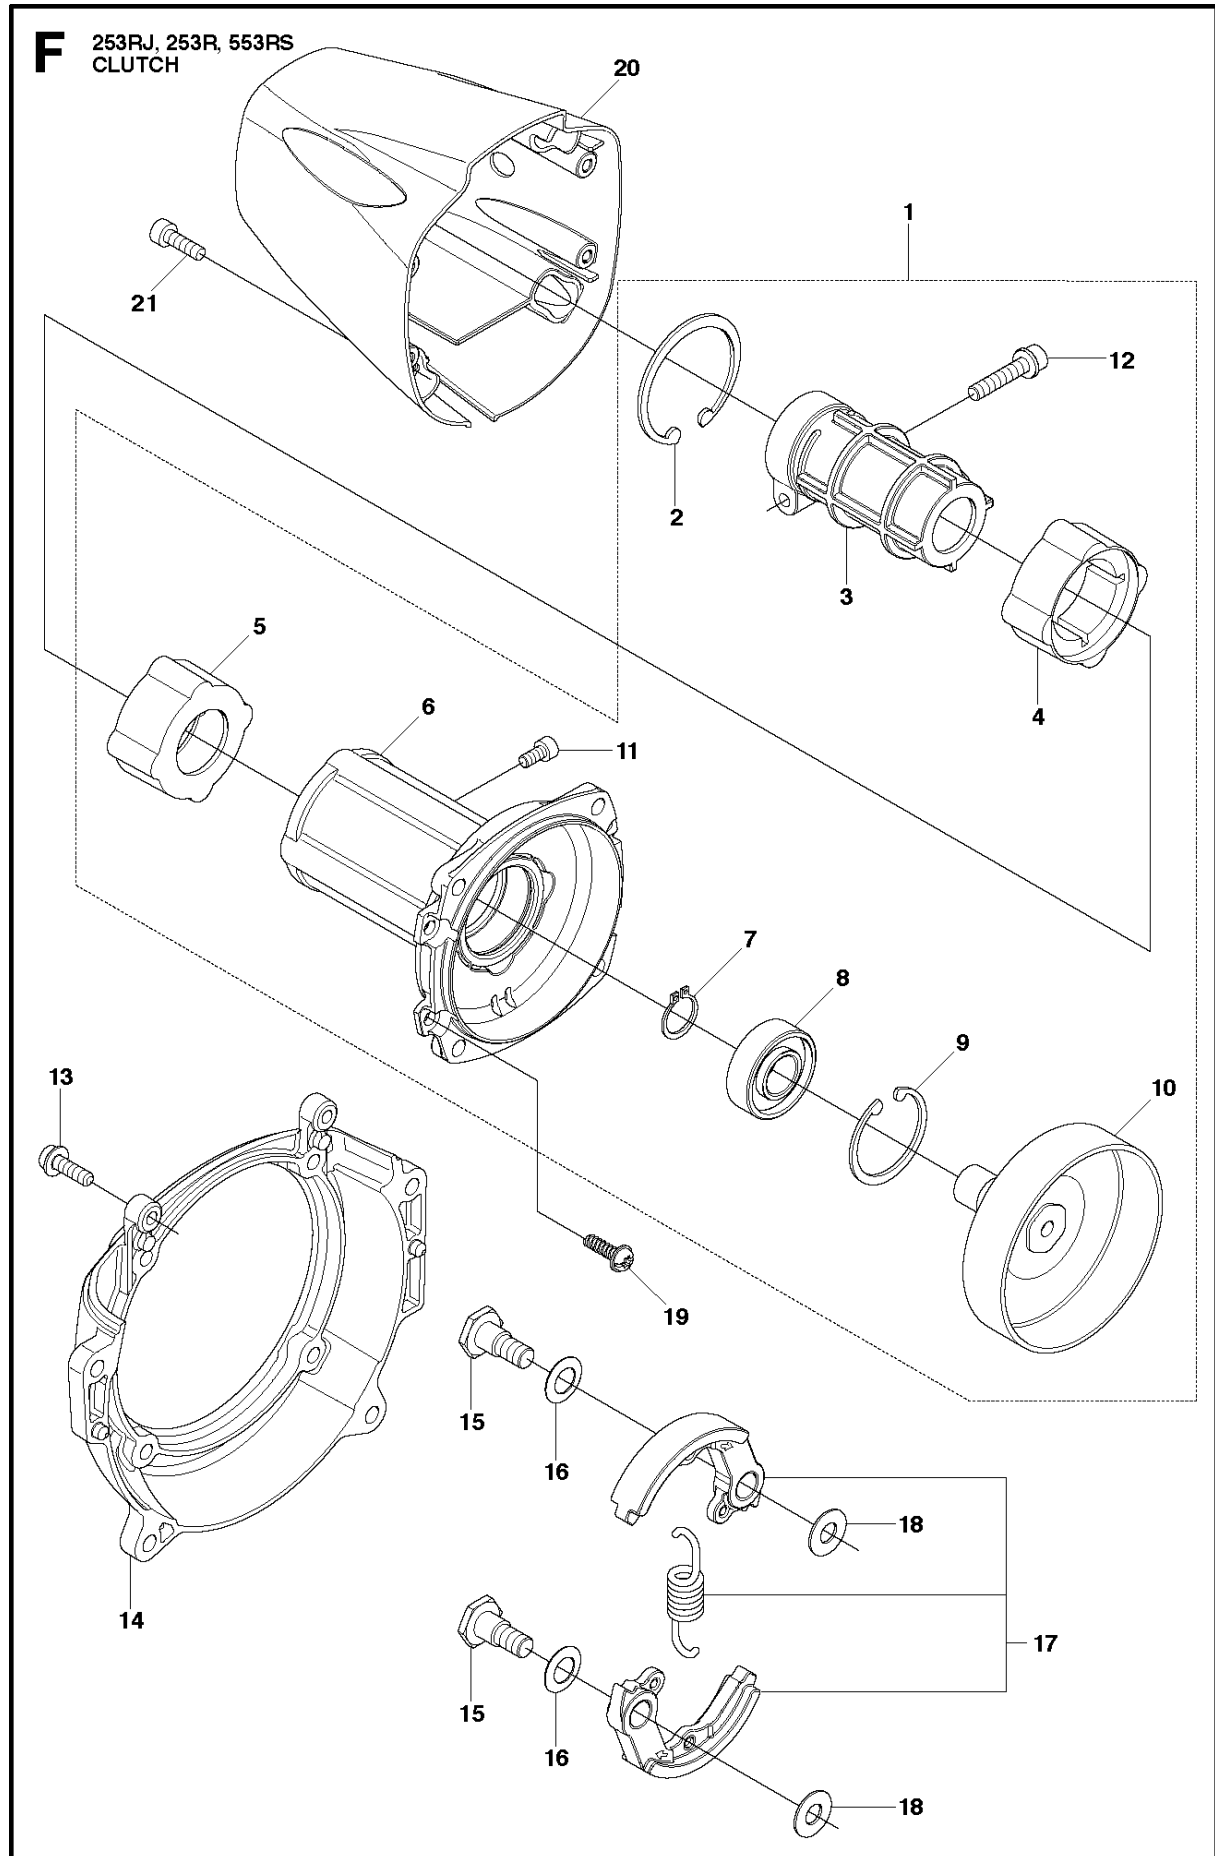

CLUTCH

253 RJ, 20182200001-Current

Ref	Part No	Description	Remark	QTY	KIT
1	521 66 48-01	HOUSING ASSY		1	
2	516 12 64-01	SNAP RING		1	1
3	521 66 50-01	CLAMP		1	1
4	521 66 52-01	ANTIVIBRATION ELEMENT		1	1
5	521 66 51-01	ANTIVIBRATION ELEMENT		1	1
6	521 66 49-01	HOUSING		1	1
7	516 12 42-01	SNAP RING		1	1
8	516 13 17-01	BEARING		1	1
9	502 84 93-01	SNAP RING		1	1
10	521 65 99-01	DRUM		1	1
11	504 11 96-01	SCREW		1	1
12	521 86 23-01	BOLT		1	1
13	515 39 13-01	BOLT		4	
14	525 43 18-01	COVER		1	
15	505 29 78-01	SCREW		2	
16	505 29 81-01	WASHER		2	
17	521 63 64-01	SHOE		1	
18	505 29 80-01	WASHER		2	
19	521 51 79-01	SCREW		4	
20	528 81 56-01	COVER		1	
21	523 01 90-01	BOLT		4