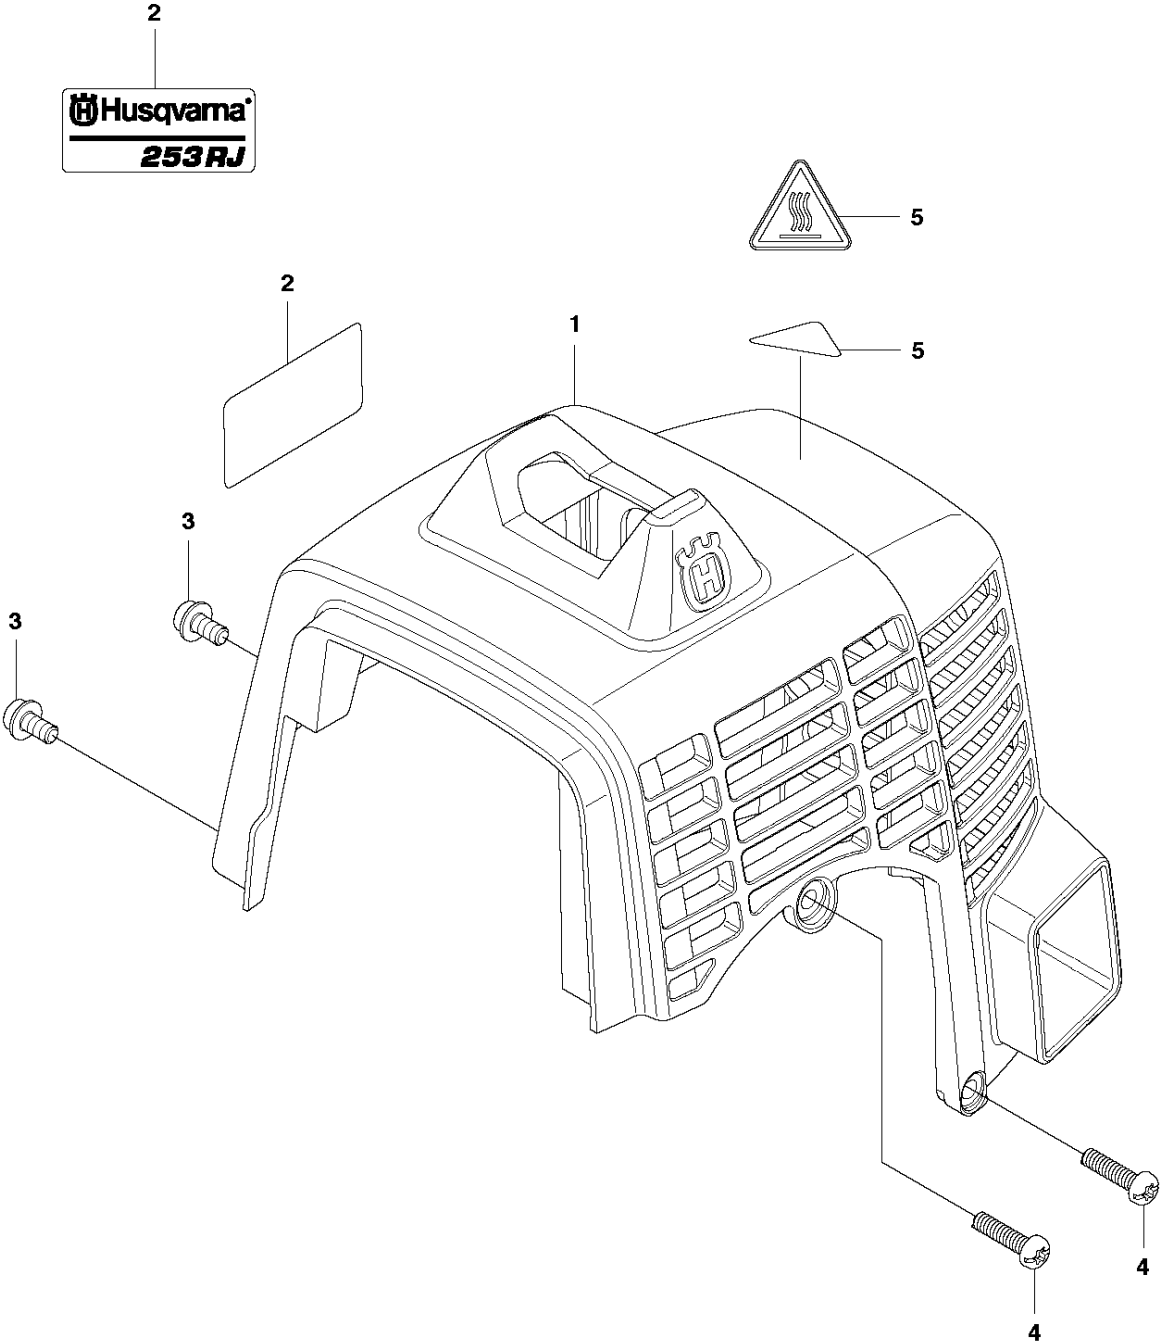

G 253RJ
CYLINDER COVER

CYLINDER COVER

253 RJ, 20182200001-Current

Ref	Part No	Description	Remark	QTY KIT
1	510 17 32-01	CYLINDER COVER		1
2	528 83 13-01	LABEL,NAME	253RJ	1
3	521 51 59-01	BOLT		2
4	521 86 36-01	SCREW		2
5	521 55 36-01	LABEL		1