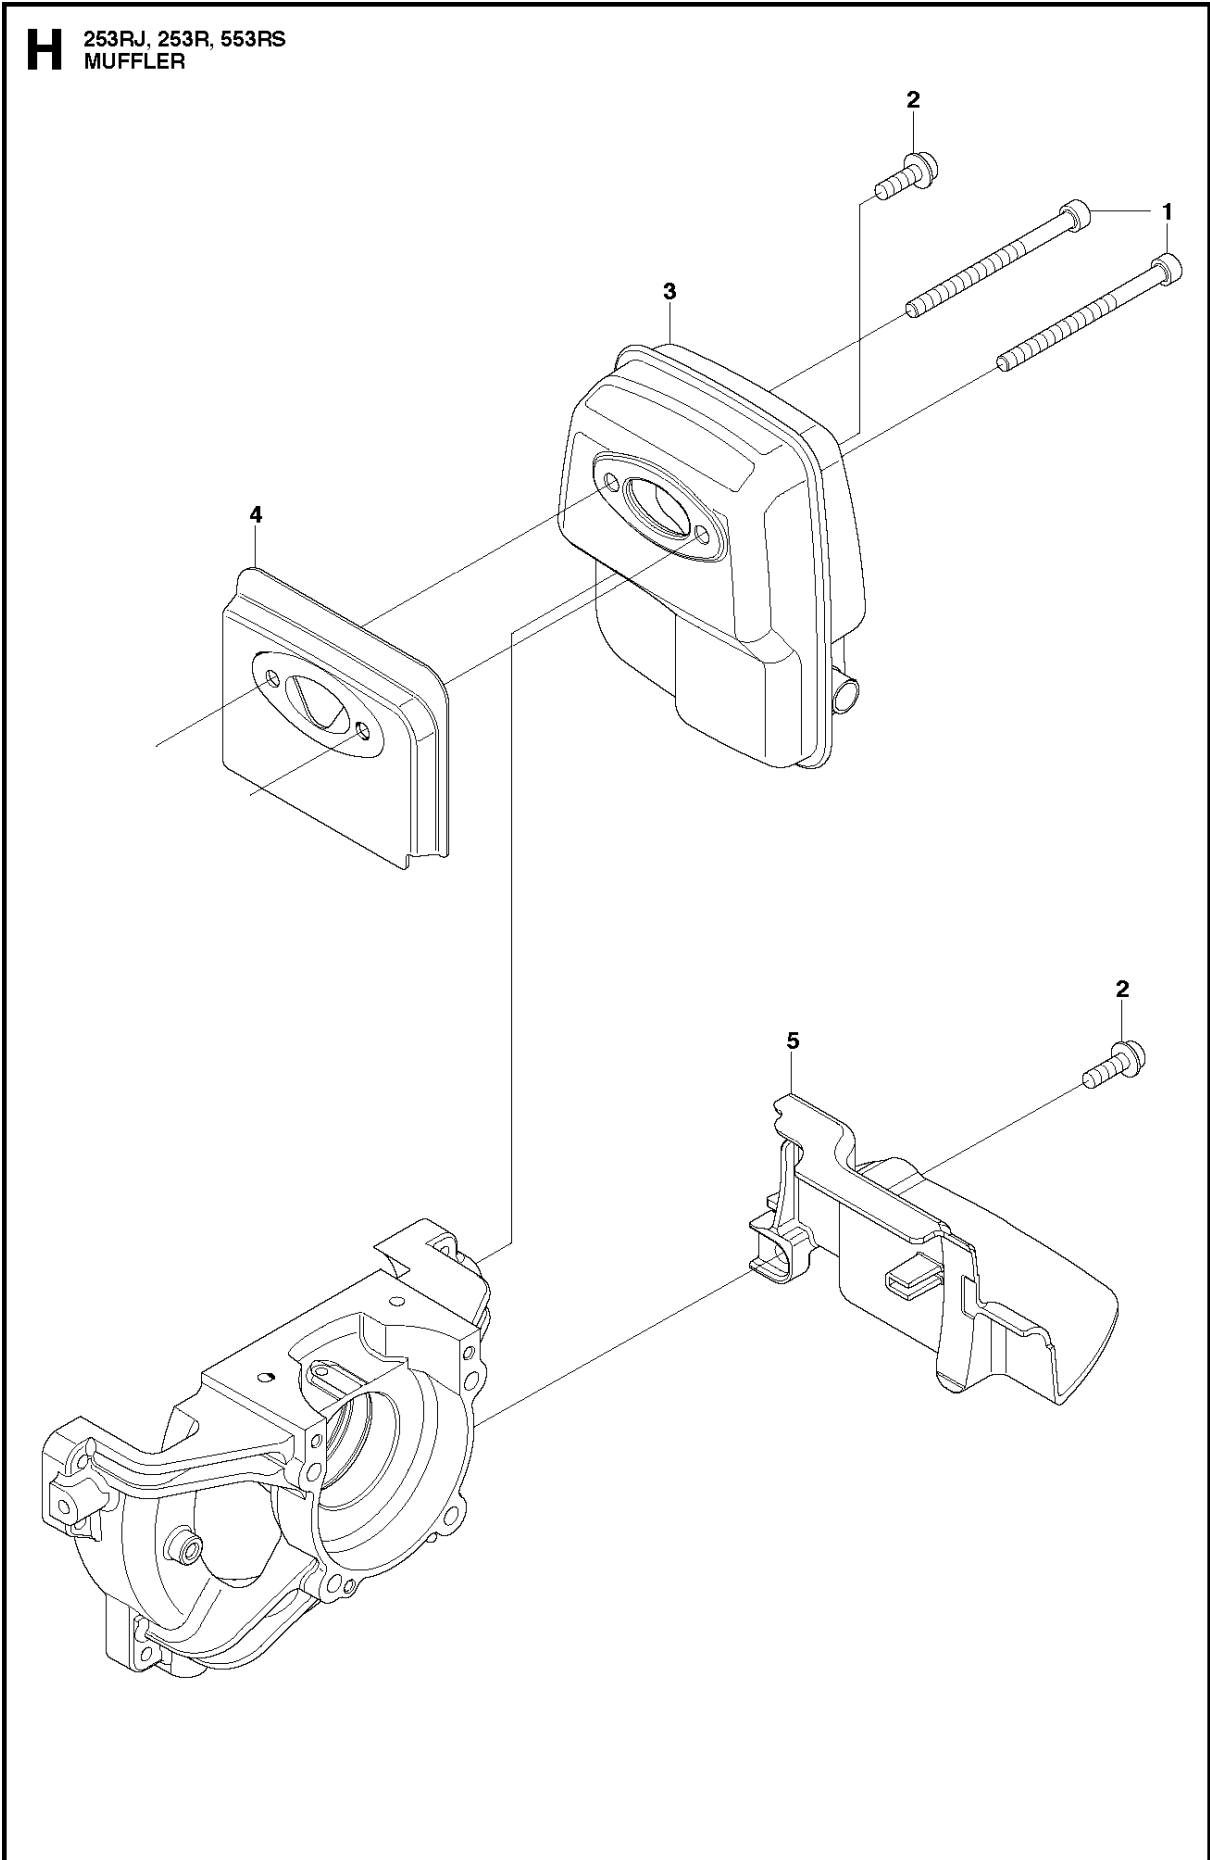

CLUTCH

253 RJ, 20182200001-Current

Ref	Part No	Description	Remark	QTY	KIT
1	521 66 48-01	HOUSING ASSY		1	
2	516 12 64-01	SNAP RING		1	1
3	521 66 50-01	CLAMP		1	1
4	521 66 52-01	ANTIVIBRATION ELEMENT		1	1
5	521 66 51-01	ANTIVIBRATION ELEMENT		1	1
6	521 66 49-01	HOUSING		1	1
7	516 12 42-01	SNAP RING		1	1
8	516 13 17-01	BEARING		1	1
9	502 84 93-01	SNAP RING		1	1
10	521 65 99-01	DRUM		1	1
11	504 11 96-01	SCREW		1	1
12	521 86 23-01	BOLT		1	1
13	515 39 13-01	BOLT		4	
14	525 43 18-01	COVER		1	
15	505 29 78-01	SCREW		2	
16	505 29 81-01	WASHER		2	
17	521 63 64-01	SHOE		1	
18	505 29 80-01	WASHER		2	
19	521 51 79-01	SCREW		4	
20	528 81 56-01	COVER		1	
21	523 01 90-01	BOLT		4	

G 253RJ
CYLINDER COVER

CYLINDER COVER

253 RJ, 20182200001-Current

Ref	Part No	Description	Remark	QTY KIT
1	510 17 32-01	CYLINDER COVER		1
2	528 83 13-01	LABEL,NAME	253RJ	1
3	521 51 59-01	BOLT		2
4	521 86 36-01	SCREW		2
5	521 55 36-01	LABEL		1