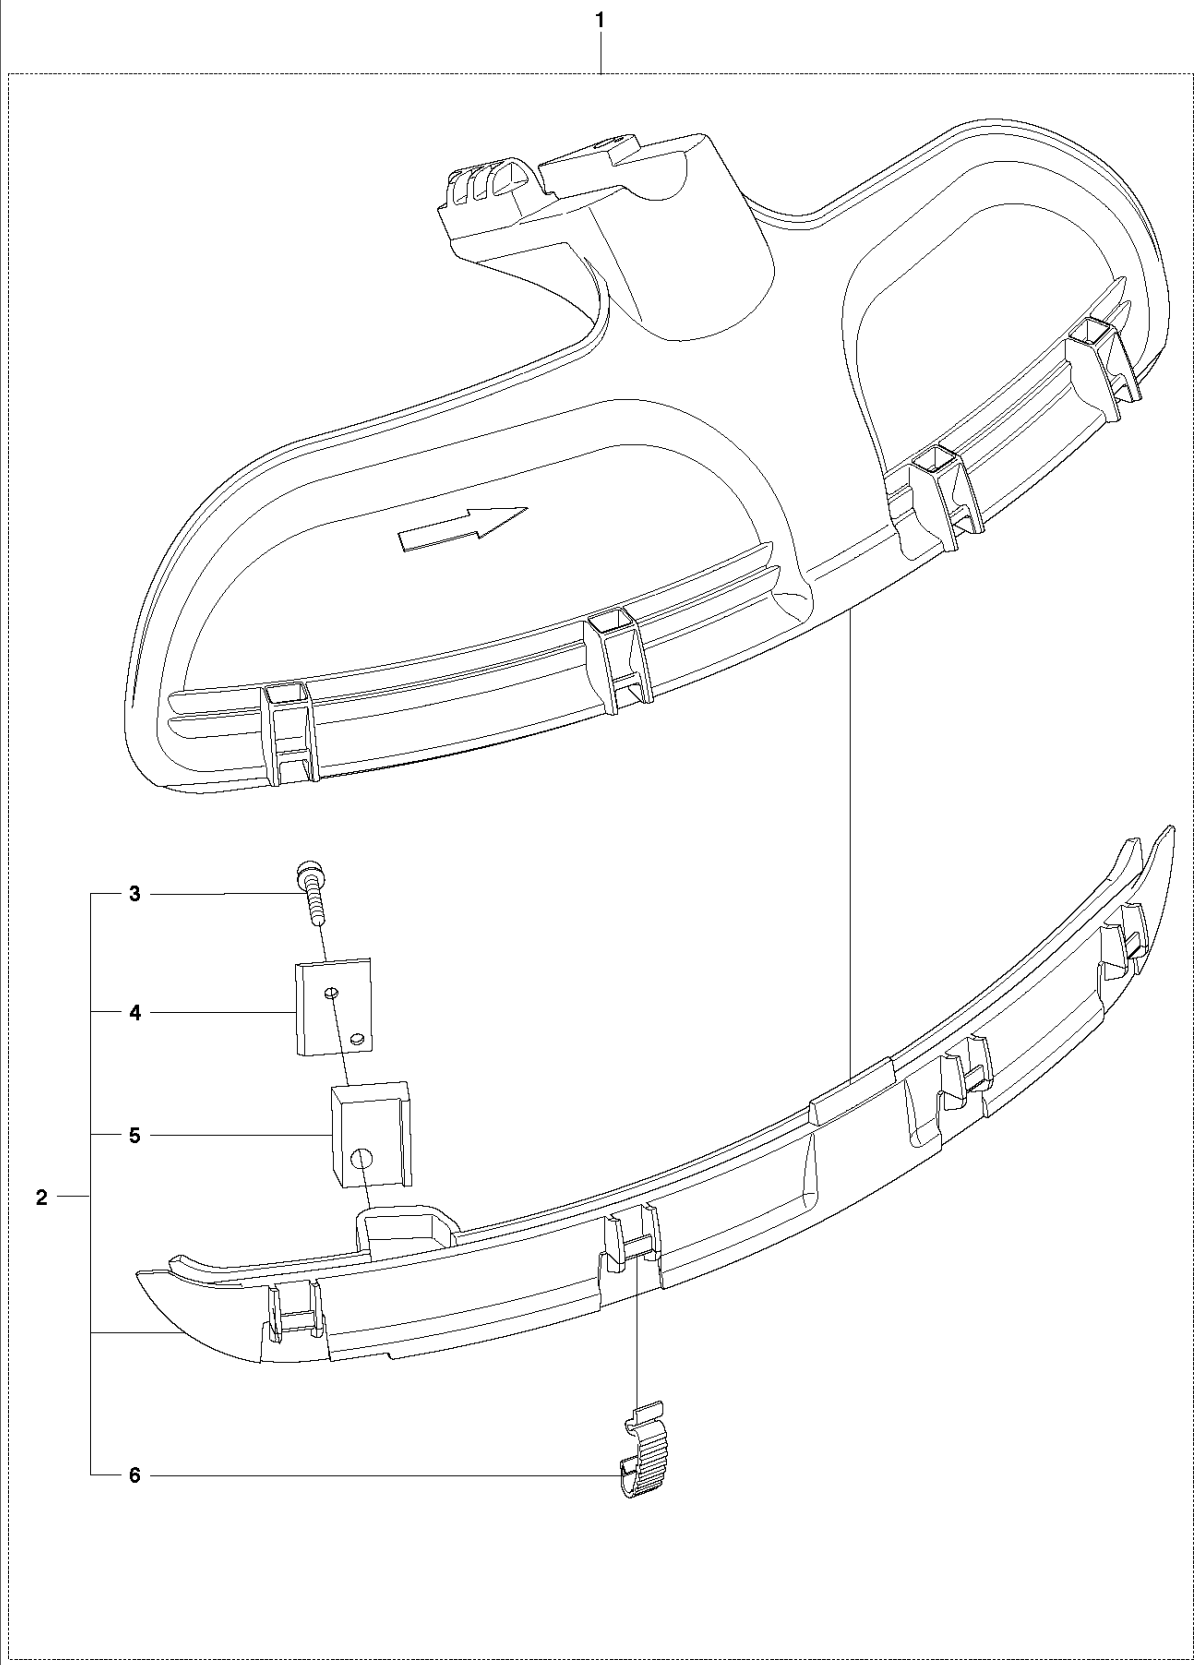

R2 253RJ, 253R, 553RS
ACCESSORIES

ACCESSORIES

253 RJ, 20182200001-Current

Ref	Part No	Description	Remark	QTY	KIT
1	537 33 16-03	SPLASH GUARD		1	
2	537 39 63-03	SPLASH GUARD		1	1
3	503 21 68-25	SCREW IHSCFT		1	1,2
4	503 79 88-01	BLADE		1	1,2
5	544 12 45-01	RETAINER		1	1,2
6	537 38 72-01	SNAP LOCKING		4	1,2