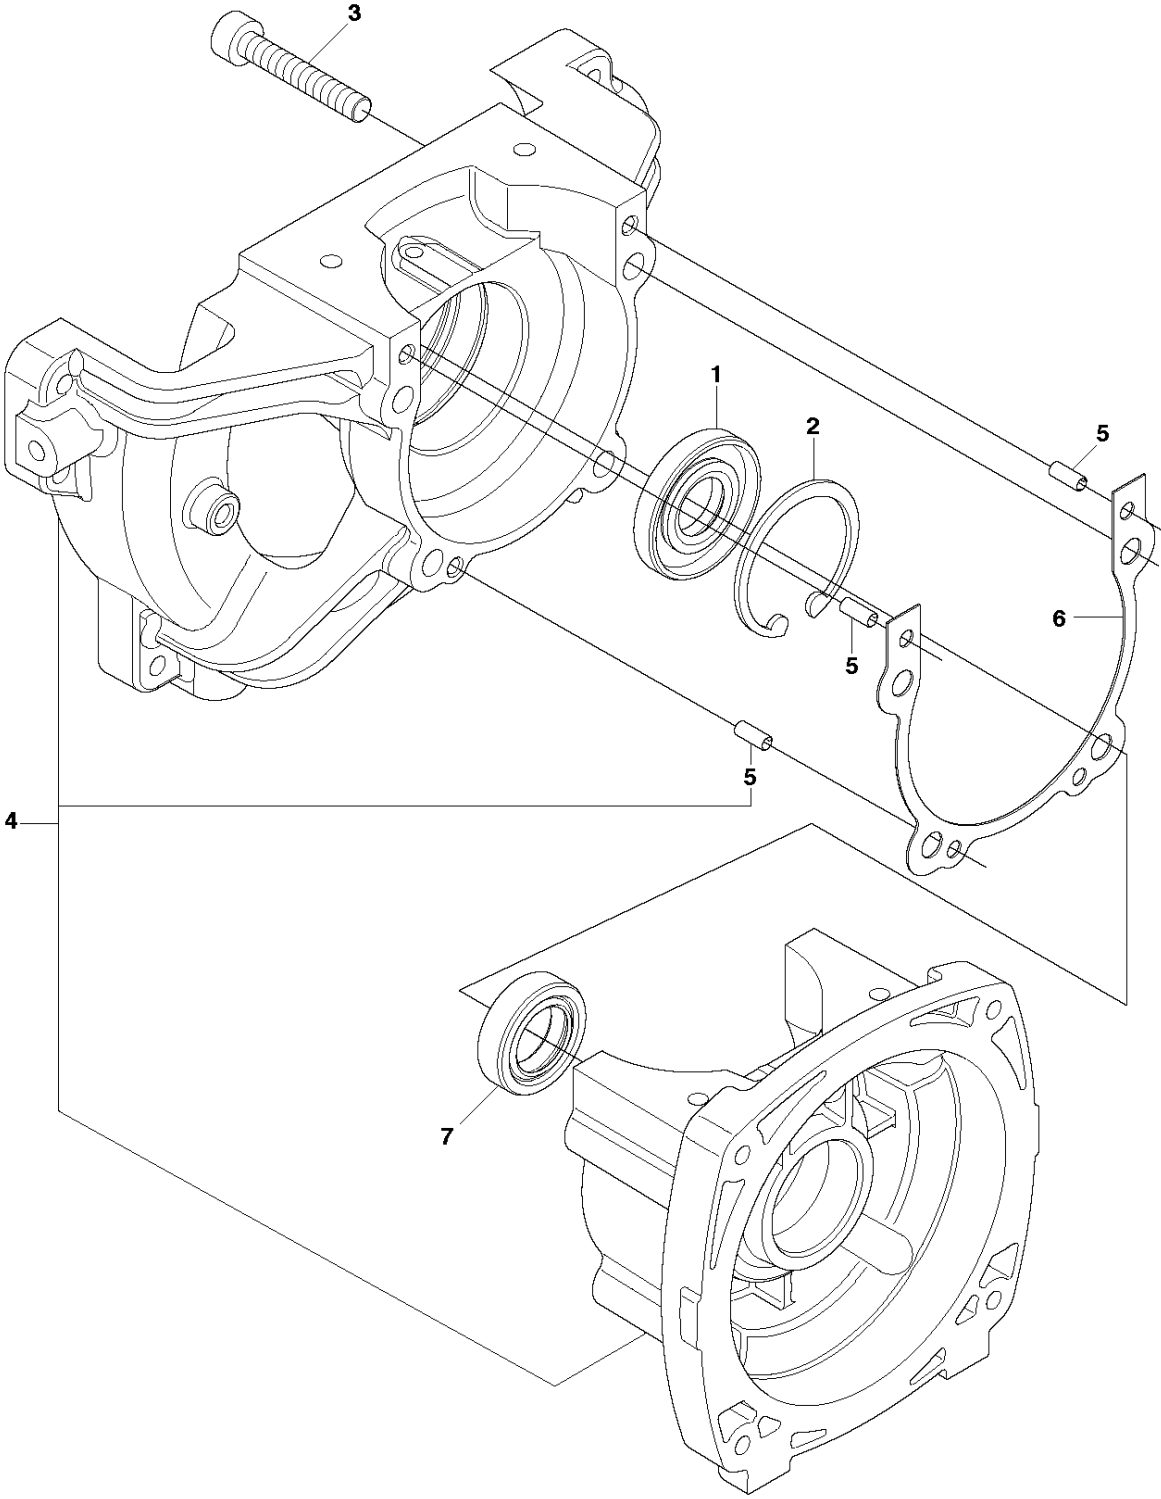

CYLINDER PISTON

253 RJ, 20182200001-Current

Ref	Part No	Description	Remark	QTY	KIT
1	582 89 83-01	CYLINDER		1	
2	575 34 68-01	COVER		1	1
3	575 34 67-01	COVER		1	1
4	521 63 46-01	GASKET		2	1
5	504 11 92-01	SCREW		8	1
6	521 23 34-01	SPARK PLUG		1	
7	506 74 52-01	BOLT		4	
8	512 31 12-01	RING		2	
9	502 84 98-01	SNAP RING		2	
10	510 91 69-01	PIN		1	
11	528 77 40-01	PISTON		1	
12	513 62 24-01	WASHER		2	
13	576 69 63-01	BEARING		1	
14	521 63 43-01	GASKET		1	

N 253RJ, 253R, 553RS
CRANK SHAFT

CRANKSHAFT

253 RJ, 20182200001-Current

Ref	Part No	Description	Remark	QTY KIT
1	521 63 63-01	SHAFT-COMP		1
2	521 52 11-01	BALL BEARING		2
3	506 68 94-01	KEY		1

P 253RJ, 253R, 553RS
CRANKCASE