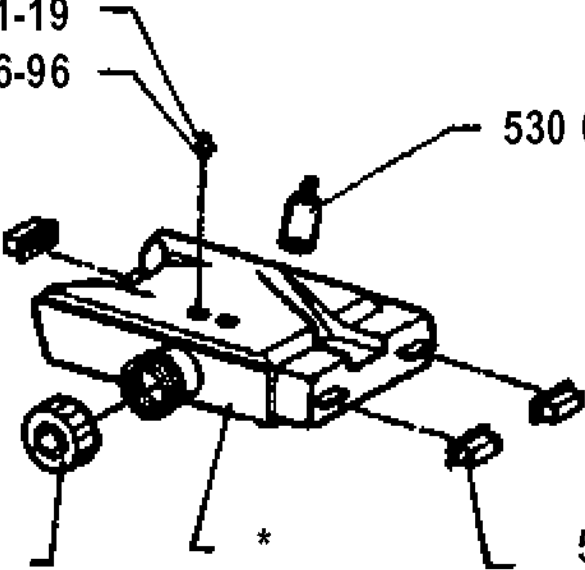

H

* compl 530 01 42-78

* 530 02 61-19

* 530 02 96-96

530 02 97-17 *

530 01 43-35

*

530 02 97-60