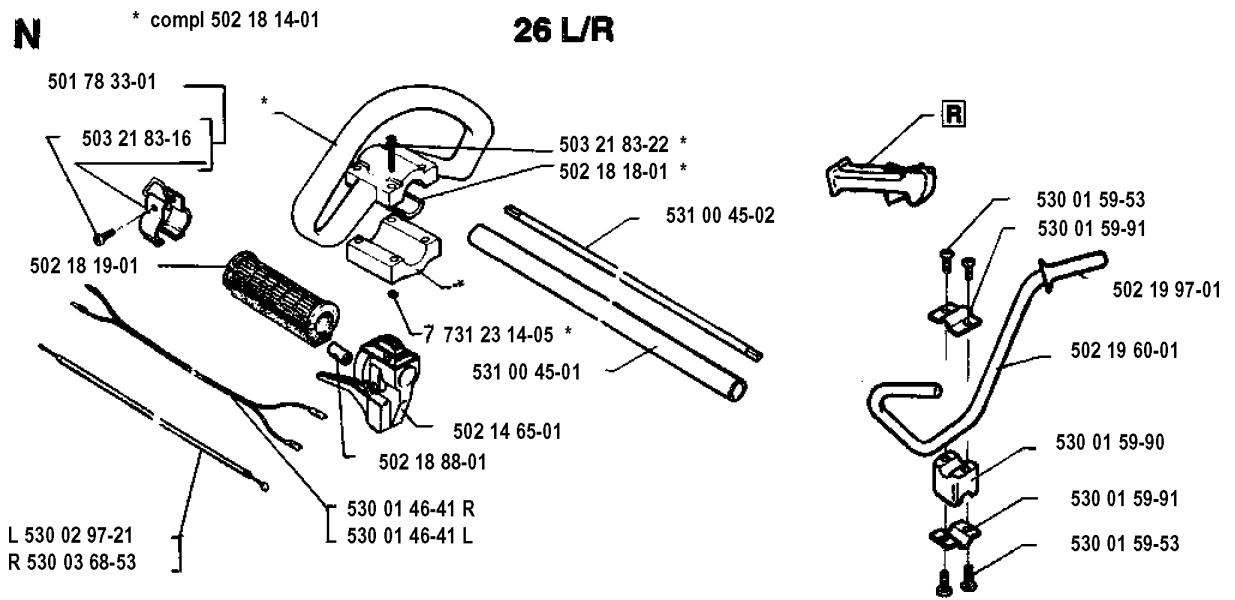

HANDLE

26 R, 1993-05

Part No	Description	Remark	QTY KIT
530 01 51-97	NUT		1
530 01 57-84	SCREW		1
530 01 57-85	NUT		1
530 06 93-40	KNOB		1
530 09 50-34	HANDLE		1

G

COVER

26 R, 1993-05

Part No	Description	Remark	QTY KIT
530 01 52-41	SCREW		1
530 01 58-86	SCREW		1
530 02 96-41	COVER		1
530 02 97-71	CYLINDER COVER		1

FUEL TANK

26 R, 1993-05

Part No	Description	Remark	QTY KIT
530 01 42-78	TANK		1
530 01 43-35	HUB CAP		1
530 02 61-19	CHECK VALVE		1
530 02 96-96	HOLDER		1
530 02 97-17	FILTER		1
530 02 97-60	SLEEVE		1

J * compl 530 01 40-16

CRANKSHAFT

26 R, 1993-05

Part No	Description	Remark	QTY KIT
530 01 09-34	CRANKSHAFT ASSY		1
530 01 09-60	CONNECTING ROD		1
530 01 40-16	CRANKCASE ASSY		1
530 01 51-26	KEY		1
530 01 52-41	SCREW		1
530 01 57-71	SCREW		1
530 01 57-72	SCREW		1
530 01 57-87	RETAINER RING		1
530 01 57-88	SPACER		1
530 01 57-89	RETAINER RING		1
530 01 91-54	GASKET		1
530 01 91-58	SEALING RING		1
530 02 75-94	REED STOP		1
530 03 21-02	BEARING		1
530 03 21-03	BEARING		1
530 03 62-33	VALVE		1

HANDLE & CONTROLS

26 R, 1993-05

Part No	Description	Remark	QTY KIT
501 78 33-01	SUSPENSION BAIL		1
502 14 65-01	THROTTLE CONTROL		1
502 18 14-01	HANDLE		1
502 18 18-01	DAMPER		1
502 18 19-01	HANDLE		1
502 18 88-01	CONNECTION		1
502 19 60-01	HANDLEBAR		1
502 19 97-01	HANDLE		1
503 21 83-16	SCREW		1
503 21 83-22	SCREW		1
530 01 46-41	HARNESS	R	1
530 01 46-41	HARNESS	L	1
530 01 59-53	SCREW		1
530 01 59-53	SCREW		1
530 01 59-90	BRACKET		1
530 01 59-91	BRACKET		1
530 01 59-91	BRACKET		1
530 02 97-21	THROTTLE WIRE	L	1
530 03 68-53	THROTTLE WIRE	R	1
531 00 45-01	TUBE		1
531 00 45-02	SHAFT		1
731 23 14-05	HEXAGON NUT		1