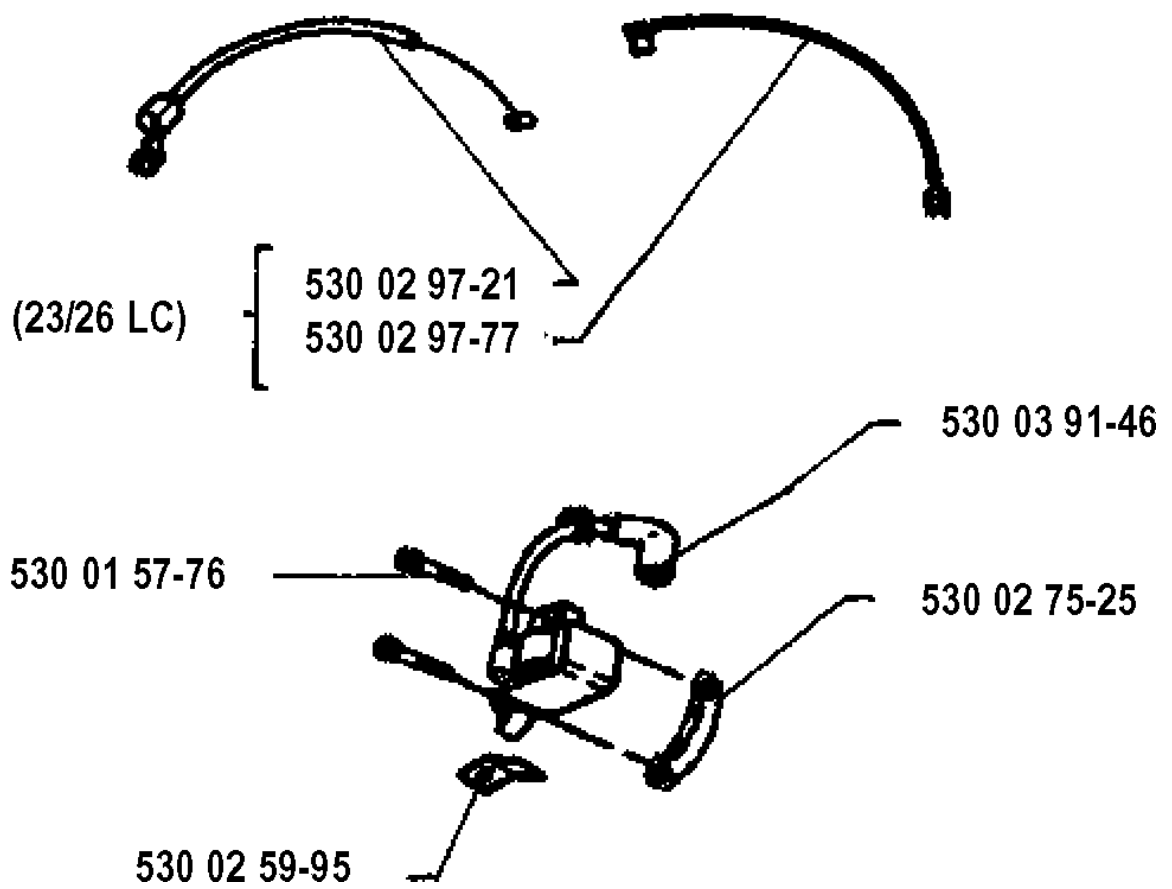

SPARE PARTS LIST

BRUSHCUTTERS/CLEARING SAWS

26 R, 1993-05

A

IGNITION SYSTEM & CLUTCH

26 R, 1993-05

Part No	Description	Remark	QTY KIT
530 00 17-33	NUT		1
530 01 43-20	STARTER DEVICE		1
530 01 43-24	HOUSING	23 LC 26LC	1
530 01 46-80	CLUTCH COVER		1
530 01 54-96	SCREW		1
530 01 57-67	SCREW		1
530 01 57-68	NUT		1
530 01 57-69	SCREW		1
530 01 57-70	SCREW		1
530 01 57-70	SCREW		1
530 01 57-96	WASHER		1
530 01 58-23	SCREW CPL		1
530 02 57-76			1
530 02 75-23	RETAINER		1
530 02 93-95	RECOIL SPRING		1
530 02 96-36	HANDLE		1
530 03 91-36	FLYWHEEL ASSY		1
530 06 93-24	CLUTCH	23 LC 26 LC	1
530 06 93-35	STARTER PULLEY		1
530 06 93-36	CLUTCH		1
530 06 93-39	STARTER ROPE		1
530 09 41-89	WASHER		1
530 34 79-87	WASHER		1

B

IGNITION SYSTEM

26 R, 1993-05

Part No	Description	Remark	QTY KIT
530 01 57-76	SCREW		1
530 02 59-95	HOLDER		1
530 02 75-25	SPACER		1
530 02 97-21	THROTTLE WIRE	23/26 LC	1
530 02 97-77	CABLE KIT	23/26 LC	1
530 03 91-46	IGNITION MODULE		1

HANDLE

26 R, 1993-05

Part No	Description	Remark	QTY KIT
530 01 58-20	SCREW		1
530 09 13-73	WING NUT		1
530 09 20-62	WASHER		1
530 09 47-42	BRACKET		1
530 09 50-27	HANDLE		1

SHAFT

26 R, 1993-05

Part No	Description	Remark	QTY KIT
530 01 43-31	THROTTLE HOUSING		1
530 01 43-72	THROTTLE HOUSING		1
530 01 53-37	SCREW		1
530 01 56-53	LOCKNUT		1
530 01 57-68	NUT		1
530 01 59-32	SCREW		1
530 01 59-33	SCREW		1
530 02 93-73	CLAMP	23 LC	1
530 02 97-58	COVER		1
530 02 97-62	HANDLE		1
530 02 99-50	STOP SWITCH		1
530 06 93-22	PROTECTOR		1
530 09 22-43	SCREW		1
530 09 36-53	BRACKET	26 LC	1
530 09 45-43	DRIVER		1
530 09 45-51	DRIVE SHAFT	26 LC	1
530 09 45-70	LINE LIMITER		1
530 09 46-41	TUBE	26 LC	1
530 09 50-16	TUBE	23 LC	1
530 09 50-25	SHAFT	23 LC	1