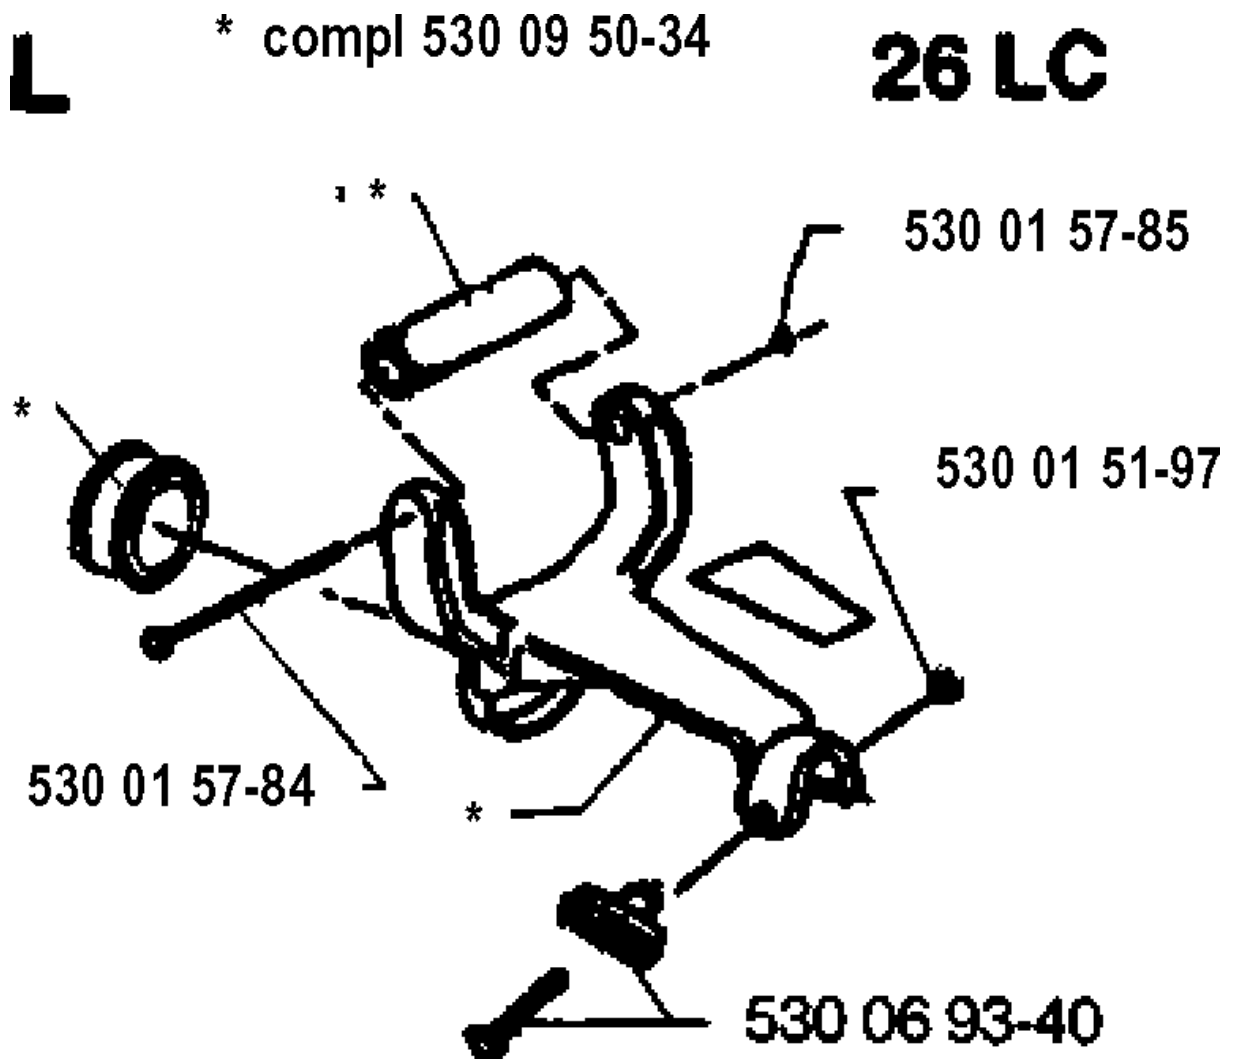

HANDLE

26 R, 1993-05

Part No	Description	Remark	QTY KIT
530 01 58-20	SCREW		1
530 09 13-73	WING NUT		1
530 09 20-62	WASHER		1
530 09 47-42	BRACKET		1
530 09 50-27	HANDLE		1

SHAFT

26 R, 1993-05

Part No	Description	Remark	QTY KIT
530 01 43-31	THROTTLE HOUSING		1
530 01 43-72	THROTTLE HOUSING		1
530 01 53-37	SCREW		1
530 01 56-53	LOCKNUT		1
530 01 57-68	NUT		1
530 01 59-32	SCREW		1
530 01 59-33	SCREW		1
530 02 93-73	CLAMP	23 LC	1
530 02 97-58	COVER		1
530 02 97-62	HANDLE		1
530 02 99-50	STOP SWITCH		1
530 06 93-22	PROTECTOR		1
530 09 22-43	SCREW		1
530 09 36-53	BRACKET	26 LC	1
530 09 45-43	DRIVER		1
530 09 45-51	DRIVE SHAFT	26 LC	1
530 09 45-70	LINE LIMITER		1
530 09 46-41	TUBE	26 LC	1
530 09 50-16	TUBE	23 LC	1
530 09 50-25	SHAFT	23 LC	1

D

CARBURETOR & AIR FILTER

26 R, 1993-05

Part No	Description	Remark	QTY KIT
530 01 41-99	FUEL FILTER		1
530 01 52-54	SPRING		1
530 01 57-73	SCREW		1
530 01 58-49	SCREW		1
530 02 75-30	AIR FILTER		1
530 02 91-14	CHOKE SHUTTER		1
530 02 96-32	PLATE		1
530 02 97-27	AIR FILTER COVER		1
530 03 52-59	CARBURETTOR		1
530 03 63-25	SPACER		1
530 06 93-26	HOSE		1
5300 19 16-46			1

CYLINDER PISTON

26 R, 1993-05

Part No	Description	Remark	QTY KIT
530 00 16-24	SCREW		1
530 01 22-44	CYLINDER	23 LC	1
530 01 22-47	CYLINDER		1
530 01 51-62	CIRCLIP		1
530 01 51-62	CIRCLIP		1
530 01 91-78	GASKET		1
530 02 64-13	PISTON RING		1
530 02 73-69	PISTON RING		1
530 06 92-40	PISTON ASSY		1
530 06 92-74	PISTON	23 LC	1

HANDLE

26 R, 1993-05

Part No	Description	Remark	QTY KIT
530 01 51-97	NUT		1
530 01 57-84	SCREW		1
530 01 57-85	NUT		1
530 06 93-40	KNOB		1
530 09 50-34	HANDLE		1

G

COVER

26 R, 1993-05

Part No	Description	Remark	QTY KIT
530 01 52-41	SCREW		1
530 01 58-86	SCREW		1
530 02 96-41	COVER		1
530 02 97-71	CYLINDER COVER		1