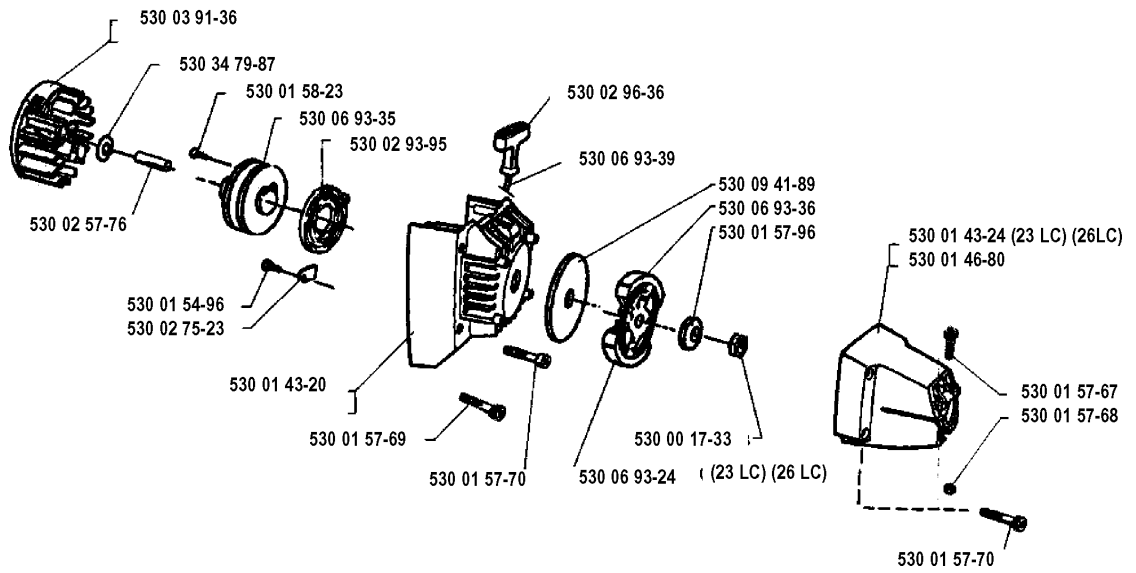

SPARE PARTS LIST

BRUSHCUTTERS/CLEARING SAWS

26 R, 1993-05

A

IGNITION SYSTEM & CLUTCH

26 R, 1993-05

Part No	Description	Remark	QTY KIT
530 00 17-33	NUT		1
530 01 43-20	STARTER DEVICE		1
530 01 43-24	HOUSING	23 LC 26LC	1
530 01 46-80	CLUTCH COVER		1
530 01 54-96	SCREW		1
530 01 57-67	SCREW		1
530 01 57-68	NUT		1
530 01 57-69	SCREW		1
530 01 57-70	SCREW		1
530 01 57-70	SCREW		1
530 01 57-96	WASHER		1
530 01 58-23	SCREW CPL		1
530 02 57-76			1
530 02 75-23	RETAINER		1
530 02 93-95	RECOIL SPRING		1
530 02 96-36	HANDLE		1
530 03 91-36	FLYWHEEL ASSY		1
530 06 93-24	CLUTCH	23 LC 26 LC	1
530 06 93-35	STARTER PULLEY		1
530 06 93-36	CLUTCH		1
530 06 93-39	STARTER ROPE		1
530 09 41-89	WASHER		1
530 34 79-87	WASHER		1

B

IGNITION SYSTEM

26 R, 1993-05

Part No	Description	Remark	QTY KIT
530 01 57-76	SCREW		1
530 02 59-95	HOLDER		1
530 02 75-25	SPACER		1
530 02 97-21	THROTTLE WIRE	23/26 LC	1
530 02 97-77	CABLE KIT	23/26 LC	1
530 03 91-46	IGNITION MODULE		1

CYLINDER PISTON

26 R, 1993-05

Part No	Description	Remark	QTY KIT
530 00 16-24	SCREW		1
530 01 22-44	CYLINDER	23 LC	1
530 01 22-47	CYLINDER		1
530 01 51-62	CIRCLIP		1
530 01 51-62	CIRCLIP		1
530 01 91-78	GASKET		1
530 02 64-13	PISTON RING		1
530 02 73-69	PISTON RING		1
530 06 92-40	PISTON ASSY		1
530 06 92-74	PISTON	23 LC	1