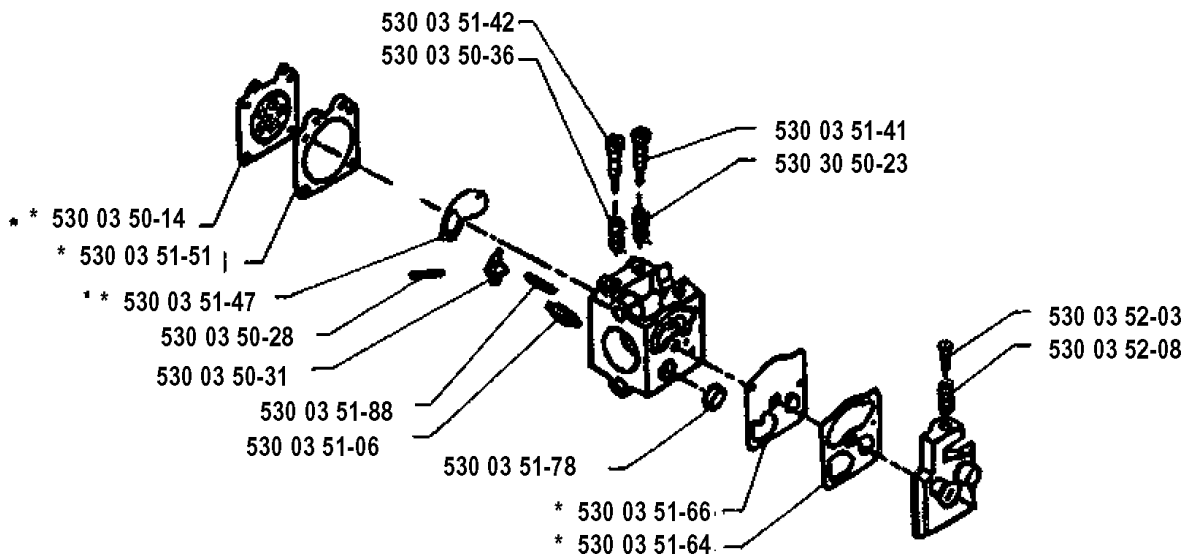

M

* compl 530 03 51-85