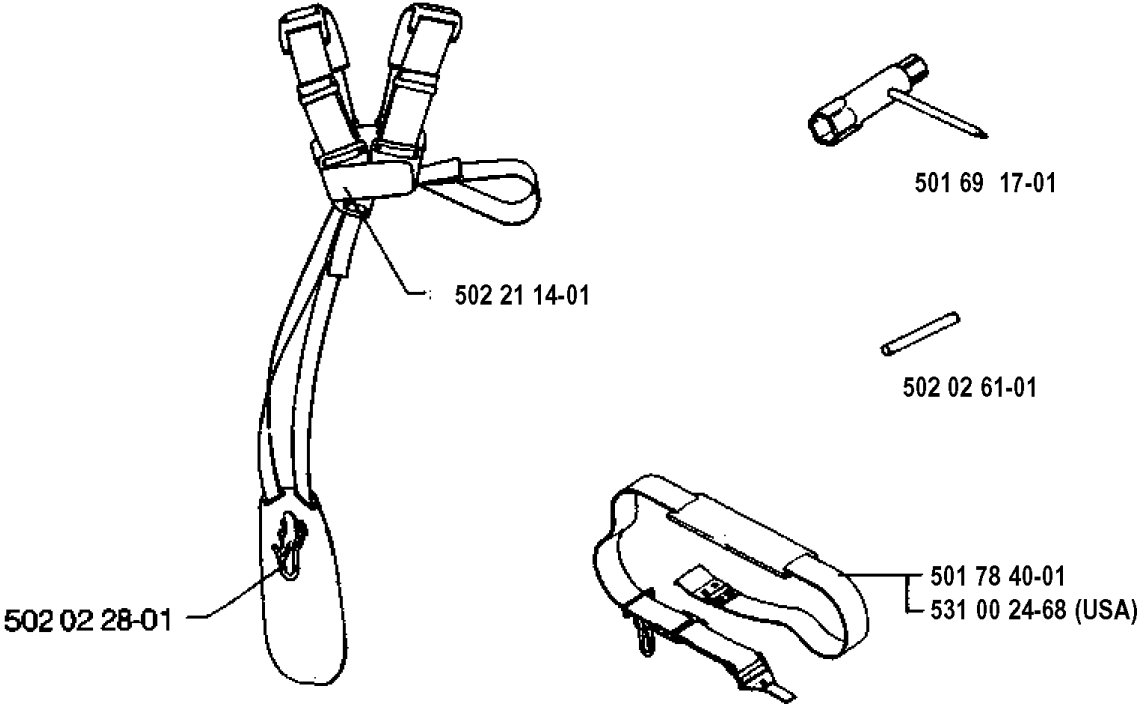

P

compl 502 21 17-01
compl 502 21 17-02 (USA)