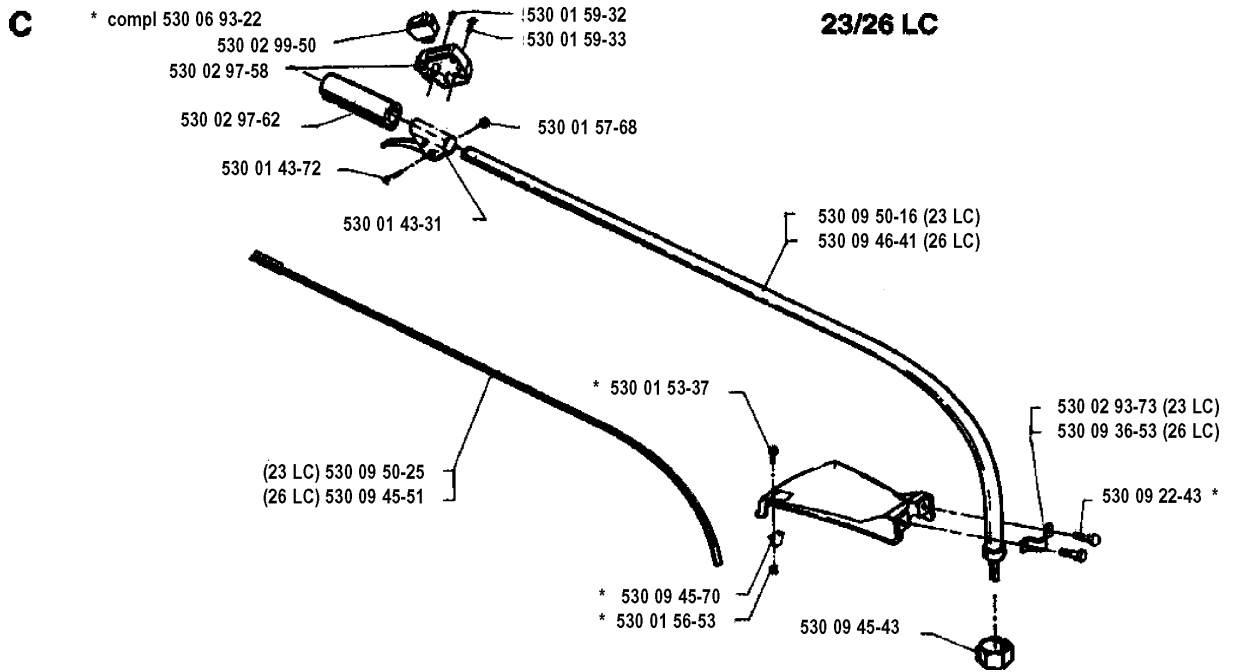

B

IGNITION SYSTEM

26 R, 1993-05

Part No	Description	Remark	QTY KIT
530 01 57-76	SCREW		1
530 02 59-95	HOLDER		1
530 02 75-25	SPACER		1
530 02 97-21	THROTTLE WIRE	23/26 LC	1
530 02 97-77	CABLE KIT	23/26 LC	1
530 03 91-46	IGNITION MODULE		1

F

530 03 64-09

530 06 92-57

MUFFLER

26 R, 1993-05

Part No	Description	Remark	QTY KIT
530 03 64-09	SPRING		1
530 06 92-57	MUFFLER KIT MAXI-TRIM SUPER		1

K

23 LC

HANDLE

26 R, 1993-05

Part No	Description	Remark	QTY KIT
530 01 58-20	SCREW		1
530 09 13-73	WING NUT		1
530 09 20-62	WASHER		1
530 09 47-42	BRACKET		1
530 09 50-27	HANDLE		1

SHAFT

26 R, 1993-05

Part No	Description	Remark	QTY KIT
530 01 43-31	THROTTLE HOUSING		1
530 01 43-72	THROTTLE HOUSING		1
530 01 53-37	SCREW		1
530 01 56-53	LOCKNUT		1
530 01 57-68	NUT		1
530 01 59-32	SCREW		1
530 01 59-33	SCREW		1
530 02 93-73	CLAMP	23 LC	1
530 02 97-58	COVER		1
530 02 97-62	HANDLE		1
530 02 99-50	STOP SWITCH		1
530 06 93-22	PROTECTOR		1
530 09 22-43	SCREW		1
530 09 36-53	BRACKET	26 LC	1
530 09 45-43	DRIVER		1
530 09 45-51	DRIVE SHAFT	26 LC	1
530 09 45-70	LINE LIMITER		1
530 09 46-41	TUBE	26 LC	1
530 09 50-16	TUBE	23 LC	1
530 09 50-25	SHAFT	23 LC	1

CYLINDER PISTON

26 R, 1993-05

Part No	Description	Remark	QTY KIT
530 00 16-24	SCREW		1
530 01 22-44	CYLINDER	23 LC	1
530 01 22-47	CYLINDER		1
530 01 51-62	CIRCLIP		1
530 01 51-62	CIRCLIP		1
530 01 91-78	GASKET		1
530 02 64-13	PISTON RING		1
530 02 73-69	PISTON RING		1
530 06 92-40	PISTON ASSY		1
530 06 92-74	PISTON	23 LC	1