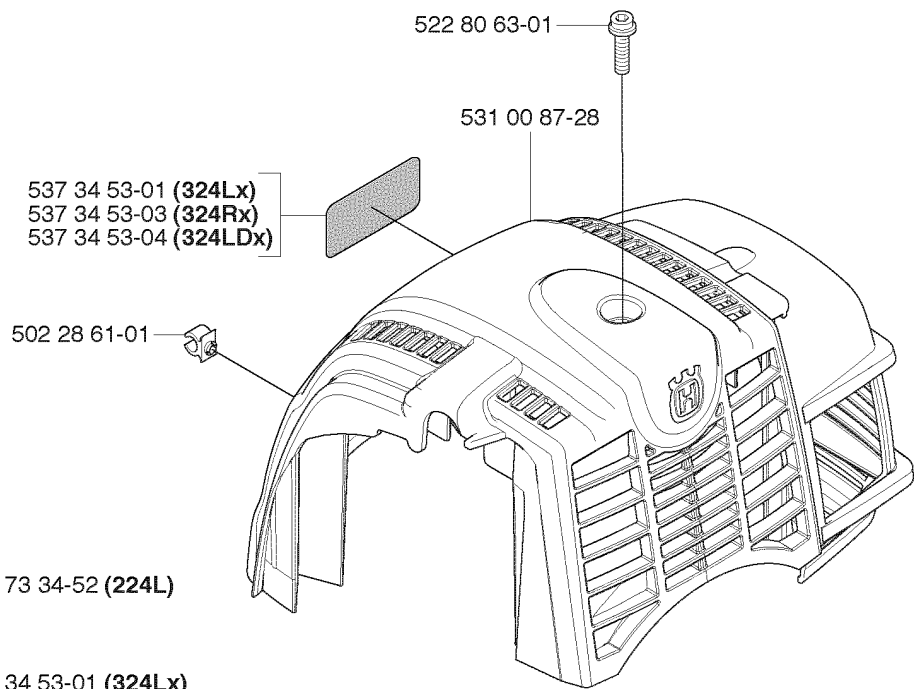

G

Husqvarna
224L

537 73 34-52 (224L)

Husqvarna
X-series
324L

537 34 53-01 (324Lx)

Husqvarna
X-series
324R

537 34 53-03 (324Rx)

Husqvarna
X-series
324LD

537 34 53-04 (324LDx)