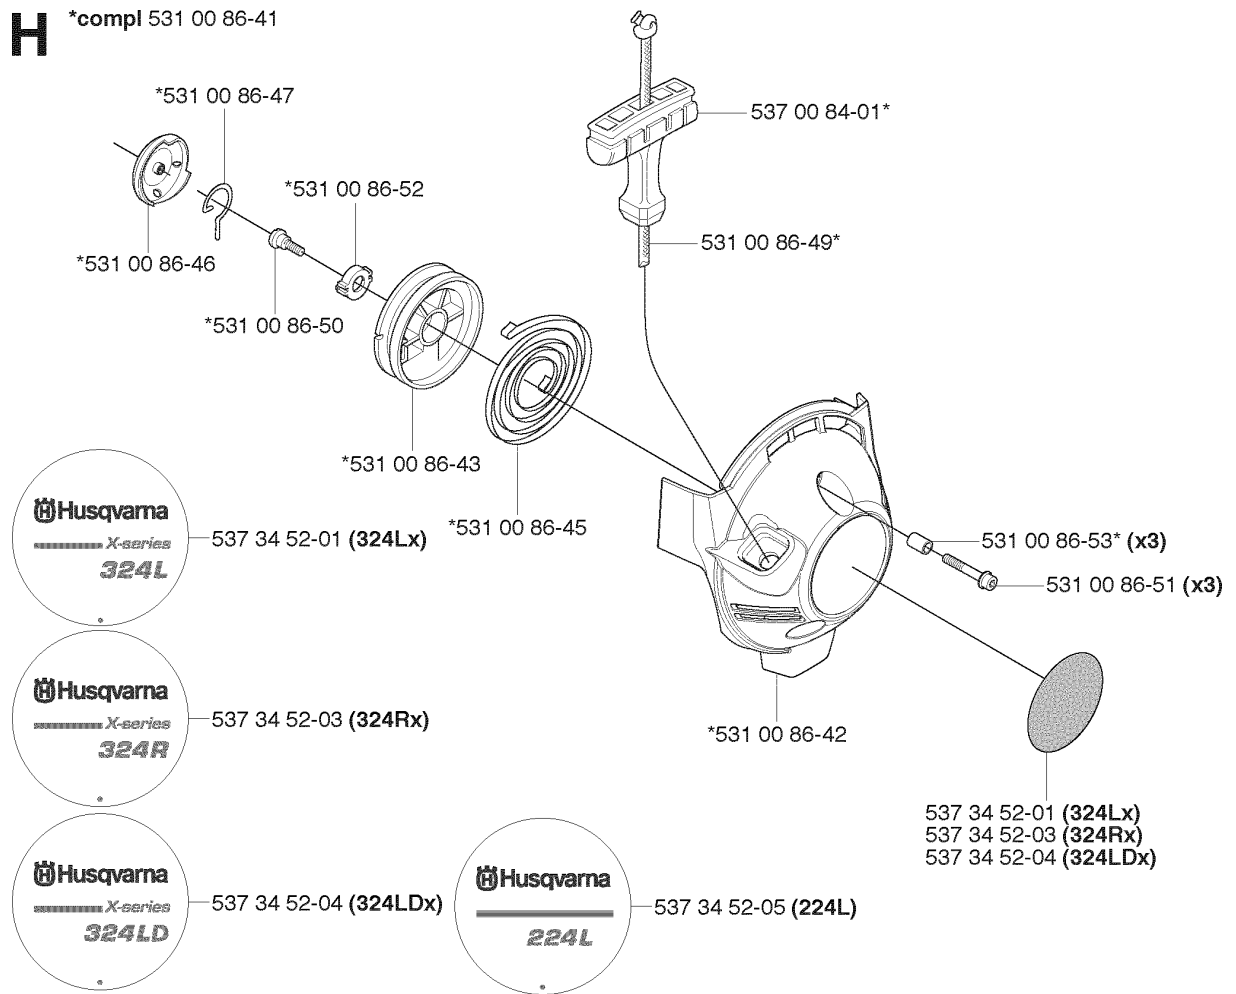

HANDLE & CONTROLS

324 RX

Part No	Description	Remark	QTY KIT
503 20 07-35	SCREW IHSCFM		1
503 21 66-16	SCREW IHSCF		2
503 22 10-13	HEXAGON NUT		1
503 71 82-01	SWITCH		1
506 49 77-01	THROTTLE CONTROL		1
537 16 02-02	HANDLE HALF	Replaced by 537 18 35-07 HANDLE SYSTEM cpl	1
537 16 02-09	HANDLE HALF	Without hole for Steering wheel assy	1
537 16 03-02	HANDLE HALF		1
537 16 07-01	THROTTLE LOCKOUT		1
537 16 08-01	THROTTLE TRIGGER		1
537 16 09-01	STEERING WHEEL	Does not fit with HANDLE HALF 537 16 02-09	1
537 16 10-01	HUB	Does not fit with HANDLE HALF 537 16 02-09	1
537 16 12-01	SCREW	Does not fit with HANDLE HALF 537 16 02-09	1
537 17 42-01	SPRING THROTTLE TRIG		1
537 17 43-01	SPRING		1
537 17 44-01	SPRING	Does not fit with HANDLE HALF 537 16 02-09	1
537 18 35-07	HANDLE ASSY		1
537 18 36-01	SPRING	Does not fit with HANDLE HALF 537 16 02-09	1
537 33 57-01	WIRING ASSY		1

537 34 53-04 (324LDx)

CYLINDER COVER

324 RX

Part No	Description	Remark	QTY KIT
502 28 61-01	CLIP		1
522 80 63-01	SCREW		1
531 00 87-28	CYLINDER COVER ASSY		1
537 34 53-01	LABEL		1
537 34 53-01	LABEL		1
537 34 53-03	LABEL		1
537 34 53-03	LABEL		1
537 34 53-04	LABEL		1
537 34 53-04	LABEL		1

STARTER

324 RX

Part No	Description	Remark	QTY KIT
531 00 86-41	STARTER ASSY		1
531 00 86-42	STARTER HOUSING		1
531 00 86-43	STARTER PULLEY		1
531 00 86-45	RECOIL SPRING		1
531 00 86-46	DRIVER		1
531 00 86-47	STARTER PAWL		1
531 00 86-49	STARTER CORD		1
531 00 86-50	SCREW		1
531 00 86-51	SCREW		3
531 00 86-52	RETAINER		1
531 00 86-53	SLEEVE		3
537 00 84-01	STARTER HANDLE		1
537 34 52-01	DECAL		1
537 34 52-01	DECAL		1
537 34 52-03	DECAL		1
537 34 52-03	DECAL		1
537 34 52-04	DECAL		1
537 34 52-04	DECAL		1