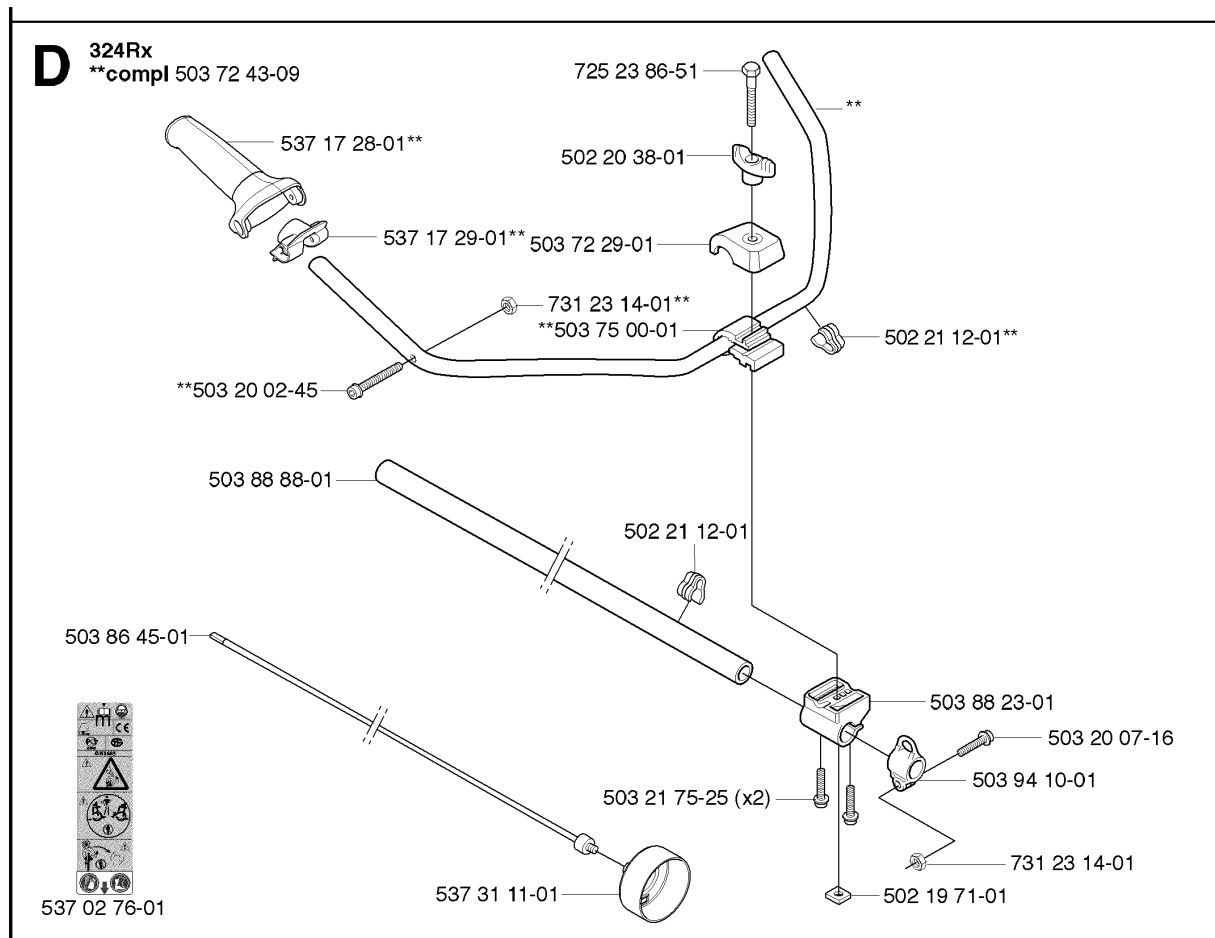

SHAFT & HANDLE

324 RX

Ref	Part No	Description	Remark	QTY KIT
503 72 43-09	503 72 43-09	HANDLEBAR		1
537 17 28-01	537 17 28-01	HANDLE		1
537 17 29-01	537 17 29-01	COVER		1
503 20 02-45	503 20 02-45	SCREW IHSCFM		1
503 88 88-01	503 88 88-01	TUBE		1
503 86 45-01	503 86 45-01	DRIVE SHAFT		1
537 31 11-01	537 31 11-01	CLUTCH DRUM		1
725 23 86-51	725 23 86-51	SCREW EHHM		1
502 20 38-01	502 20 38-01	KNOB		1
503 72 29-01	503 72 29-01	COVER		1
731 23 14-01	731 23 14-01	HEXAGON NUT		1
503 75 00-01	503 75 00-01	HANDLEBAR BRACKET		1
502 21 12-01	502 21 12-01	STAPLE		1
502 21 12-01	502 21 12-01	STAPLE		1
503 21 75-25	503 21 75-25	SCREW IHSCFT		2
503 88 23-01	503 88 23-01	BRACKET		1
503 20 07-16	503 20 07-16	SCREW IHSCFM		1
503 94 10-01	503 94 10-01	HOOK		1
731 23 14-01	731 23 14-01	HEXAGON NUT		1
502 19 71-01	502 19 71-01	SQUARE NUT		1
537 02 76-01	589 29 51-01	LABEL		1

HANDLE & CONTROLS

324 RX

Part No	Description	Remark	QTY KIT
503 20 07-35	SCREW IHSCFM		1
503 21 66-16	SCREW IHSCF		2
503 22 10-13	HEXAGON NUT		1
503 71 82-01	SWITCH		1
506 49 77-01	THROTTLE CONTROL		1
537 16 02-02	HANDLE HALF	Replaced by 537 18 35-07 HANDLE SYSTEM cpl	1
537 16 02-09	HANDLE HALF	Without hole for Steering wheel assy	1
537 16 03-02	HANDLE HALF		1
537 16 07-01	THROTTLE LOCKOUT		1
537 16 08-01	THROTTLE TRIGGER		1
537 16 09-01	STEERING WHEEL	Does not fit with HANDLE HALF 537 16 02-09	1
537 16 10-01	HUB	Does not fit with HANDLE HALF 537 16 02-09	1
537 16 12-01	SCREW	Does not fit with HANDLE HALF 537 16 02-09	1
537 17 42-01	SPRING THROTTLE TRIG		1
537 17 43-01	SPRING		1
537 17 44-01	SPRING	Does not fit with HANDLE HALF 537 16 02-09	1
537 18 35-07	HANDLE ASSY		1
537 18 36-01	SPRING	Does not fit with HANDLE HALF 537 16 02-09	1
537 33 57-01	WIRING ASSY		1