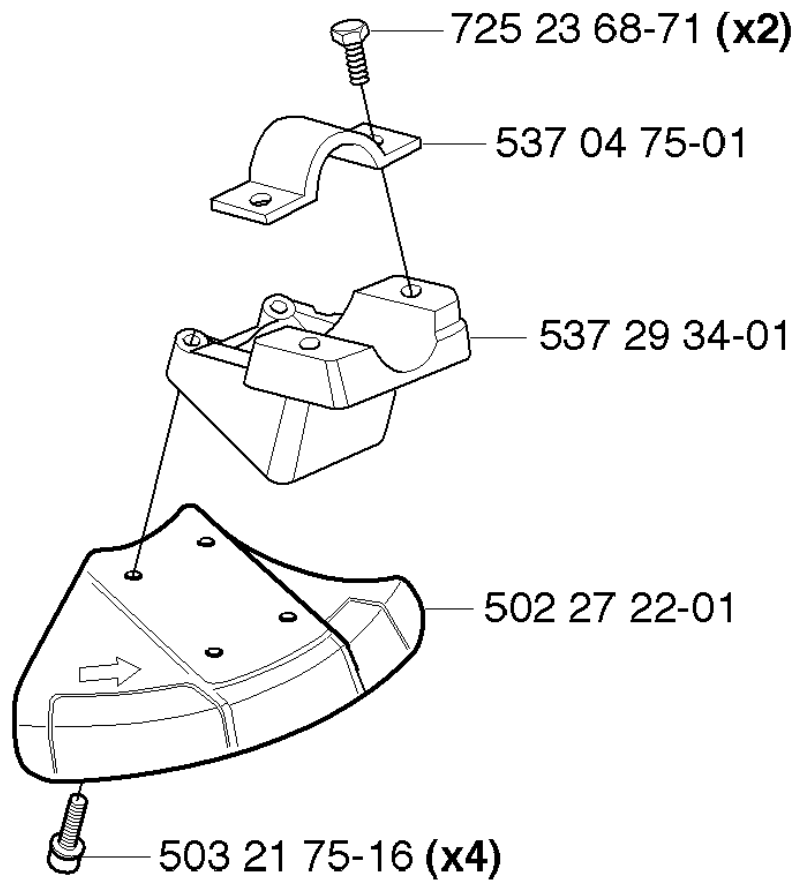

R

Accessories
Zubehöre
Accessoires
Acessorios
Tillbehör

*compl 537 29 95-01
324Rx