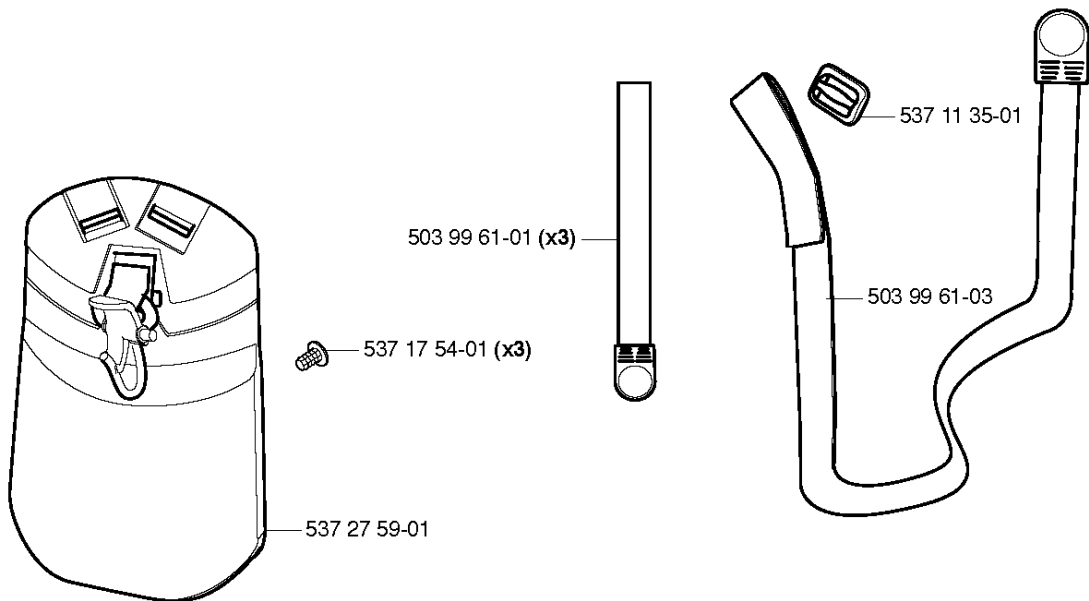

R2 Duo Balance
*compl 537 27 57-02
*compl 537 27 57-04 US

HARNESS

324 RX

Part No	Description	Remark	QTY KIT
502 02 28-01	HOOK		1
502 02 29-02	HOOK		1
502 02 30-02	LOCK		1
503 99 61-01	BAND		1
503 99 61-01	BAND		3
503 99 61-01	BAND		1
503 99 61-01	BAND		1
503 99 61-03	BAND		1
503 99 61-03	BAND		1
537 11 35-01	RETAINER		1
537 17 54-01	HIP PAD		3
537 27 57-02	HARNESS		1
537 27 57-04	HARNESS		1
537 27 59-01	HIP PAD		1
537 27 59-01	HIP PAD		1
537 28 83-01	BUCKLE		1
537 28 84-01	BUCKLE		1
586 34 10-01	SPRING		1
735 31 09-20	E-CLIP		1