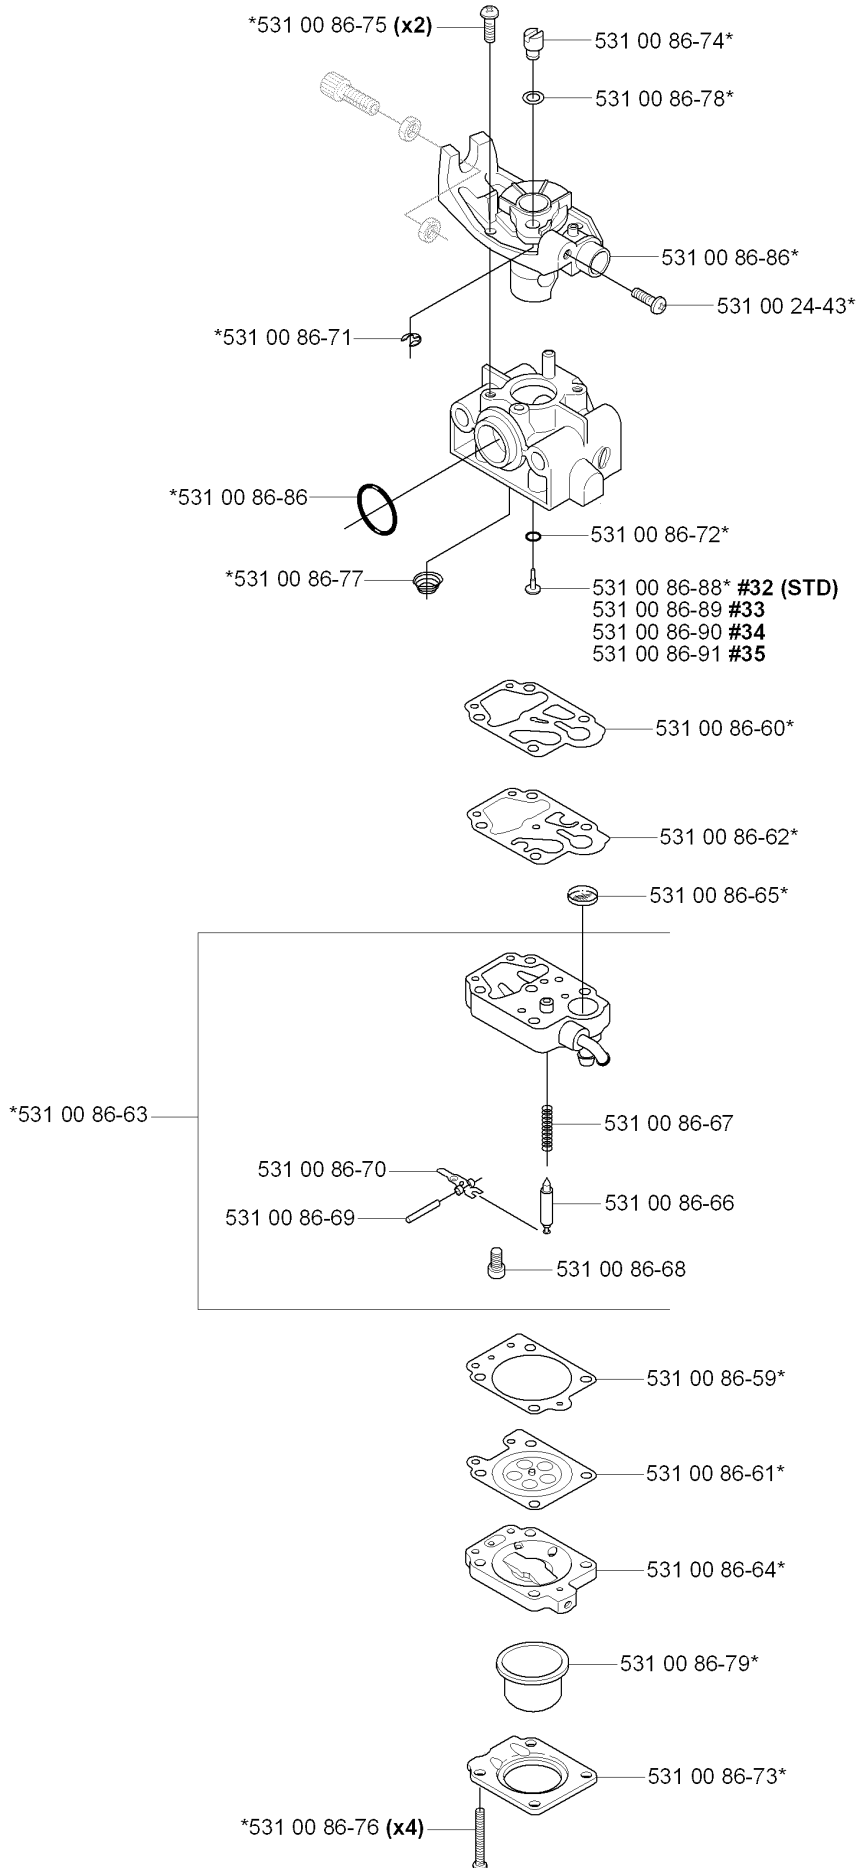

S *compl 531 00 86-81 Walbro WYB-6B

Walbro WYB-6B