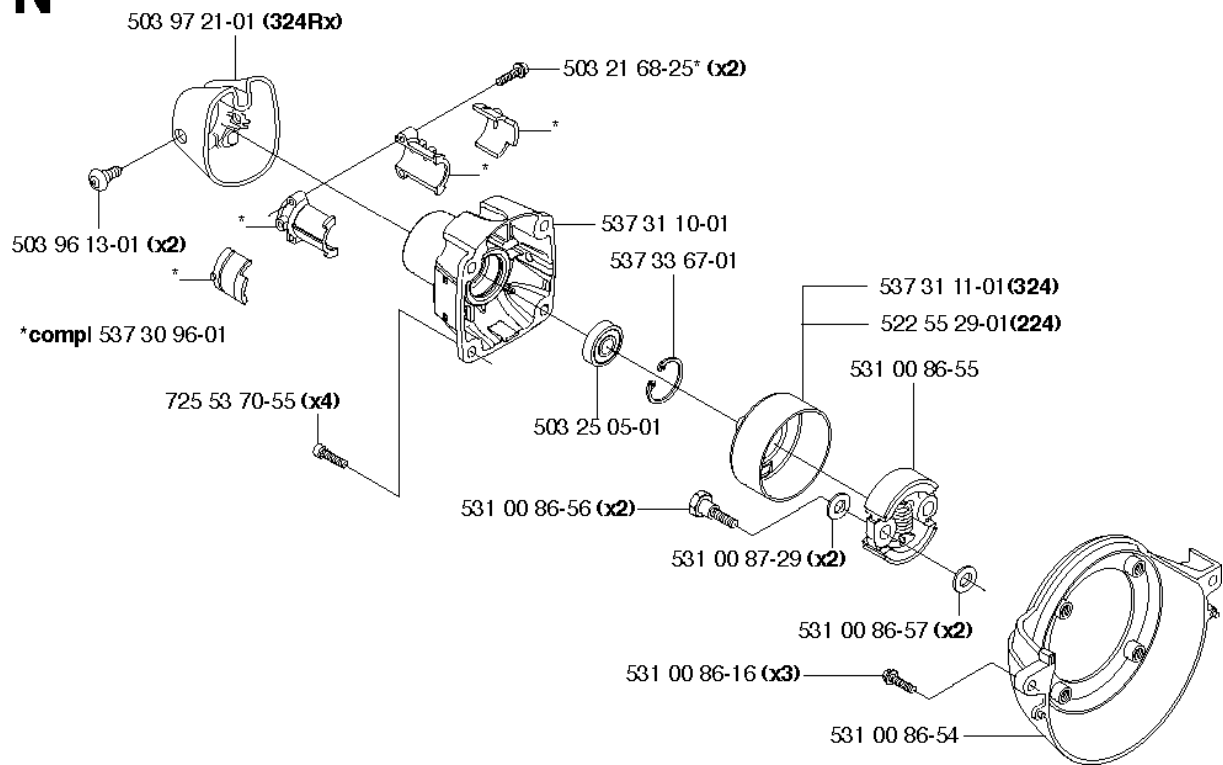

M

IGNITION SYSTEM

324 RX

Part No	Description	Remark	QTY KIT
531 00 87-14	IGNITION COIL		1
531 00 87-15	PROTECTIVE HOSE		1
531 00 87-16	FLYWHEEL		1
531 00 87-17	SHORT CIRCUIT CABLE		1
531 00 87-18	TIE WRAP		1
531 00 87-19	SCREW		2
531 00 87-20	NUT		1

N

CLUTCH

324 RX

Part No	Description	Remark	QTY KIT
503 21 68-25	SCREW IHSCFT		2
503 25 05-01	BALL BEARING		1
503 96 13-01	SCREW		2
503 97 21-01	COVER		1
522 55 29-01	CLUTCH DRUM ASSY		1
531 00 86-16	SCREW		3
531 00 86-54	FAN HOUSING		1
531 00 86-55	CLUTCH ASSY		1
531 00 86-56	SCREW		2
531 00 86-57	WASHER		2
531 00 87-29	WASHER		2
537 30 96-01	SLEEVE		1
537 31 10-01	CLUTCH COVER		1
537 31 11-01	CLUTCH DRUM		1
537 33 67-01	CIRCLIP		1
725 53 70-55	SCREW IHSCM		4