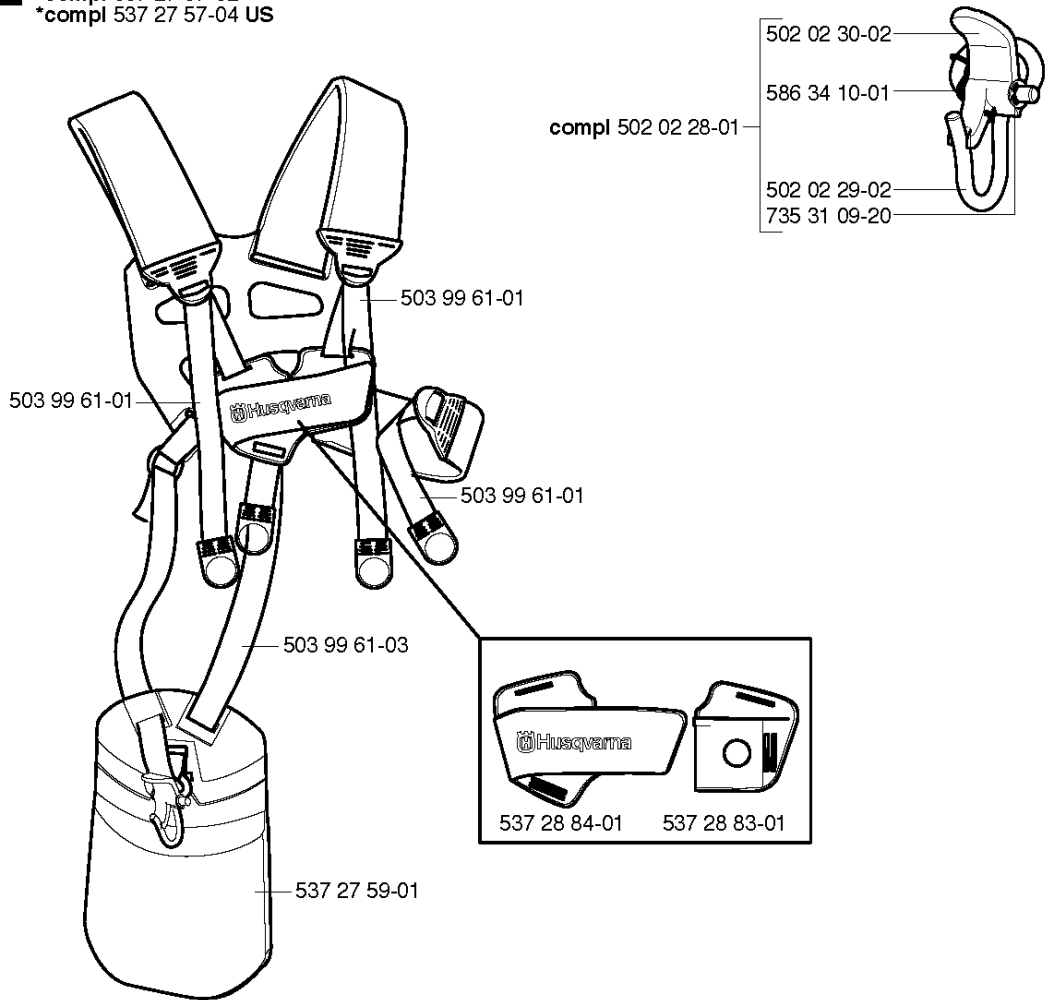

R1 Accessories
Zubehöre
Accessoires
Accesorios
Tillbehör

ACCESSORIES

324 RX

Part No	Description	Remark	QTY KIT
501 60 02-03	SCREWDRIVER		1
502 21 58-01	WRENCH		1
502 28 59-01	STOP		1
503 97 64-01	GREASE		1
531 00 92-71	4T OIL		1
537 13 04-02	KNOB		1
537 21 62-01	HARNESS		1
537 21 62-02	HARNESS		1
537 31 29-01	TRANSPORT GUARD		1
537 35 01-01	LOOP		1
537 35 36-01	LOOP		1
537 36 21-01	COMBINATION WRENCH		1
725 23 31-51	SCREW		1

R2 Duo Balance
*compl 537 27 57-02
*compl 537 27 57-04 US

HARNESS

324 RX

Part No	Description	Remark	QTY KIT
502 02 28-01	HOOK		1
502 02 29-02	HOOK		1
502 02 30-02	LOCK		1
503 99 61-01	BAND		1
503 99 61-01	BAND		3
503 99 61-01	BAND		1
503 99 61-01	BAND		1
503 99 61-03	BAND		1
503 99 61-03	BAND		1
537 11 35-01	RETAINER		1
537 17 54-01	HIP PAD		3
537 27 57-02	HARNESS		1
537 27 57-04	HARNESS		1
537 27 59-01	HIP PAD		1
537 27 59-01	HIP PAD		1
537 28 83-01	BUCKLE		1
537 28 84-01	BUCKLE		1
586 34 10-01	SPRING		1
735 31 09-20	E-CLIP		1