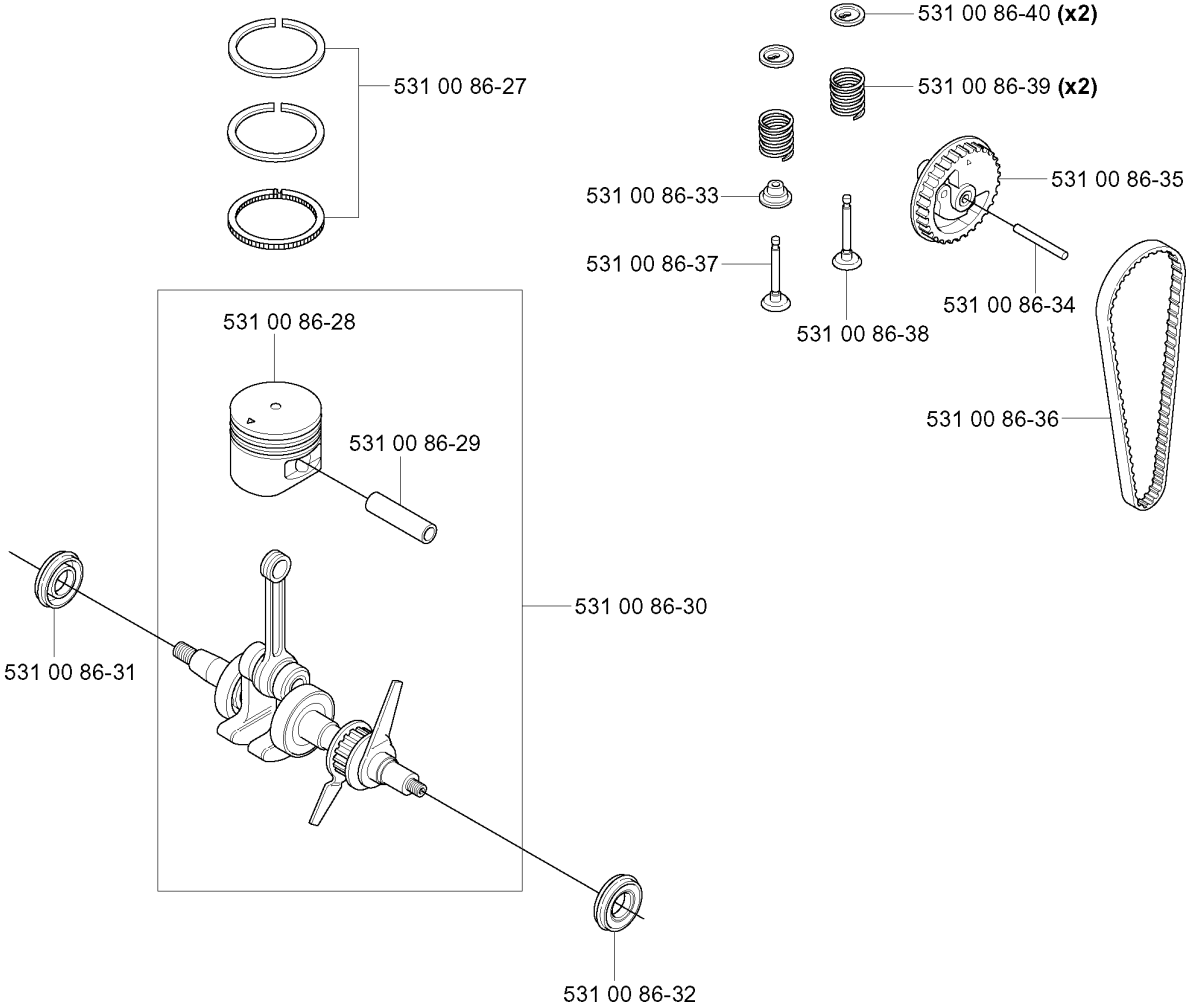

N

CLUTCH

324 RX

Part No	Description	Remark	QTY KIT
503 21 68-25	SCREW IHSCFT		2
503 25 05-01	BALL BEARING		1
503 96 13-01	SCREW		2
503 97 21-01	COVER		1
522 55 29-01	CLUTCH DRUM ASSY		1
531 00 86-16	SCREW		3
531 00 86-54	FAN HOUSING		1
531 00 86-55	CLUTCH ASSY		1
531 00 86-56	SCREW		2
531 00 86-57	WASHER		2
531 00 87-29	WASHER		2
537 30 96-01	SLEEVE		1
537 31 10-01	CLUTCH COVER		1
537 31 11-01	CLUTCH DRUM		1
537 33 67-01	CIRCLIP		1
725 53 70-55	SCREW IHSCM		4

P

CYLINDER & CRANKCASE

324 RX

Part No	Description	Remark	QTY KIT
531 00 86-08	SPARE PARTS		1
531 00 86-09	DEFLECTION LIMITER		1
531 00 86-10	SPARE PARTS		1
531 00 86-11	GASKET		1
531 00 86-12	OIL HOSE		1
531 00 86-13	SPARK PLUG		1
531 00 86-14	SPARK PLUG		1
531 00 86-15	SPARK PLUG		1
531 00 86-16	SCREW		2
531 00 86-17	SCREW		4
531 00 86-18	SCREW		2
531 00 86-19	ADJUSTER		2
531 00 86-20	SCREW		2
531 00 86-21	LOCK NUT		2
531 00 86-22	SCREW		1
531 00 86-23	SCREW		2
531 00 86-24	SPRING PIN		1
531 00 86-25	HOSE CLAMP		1
531 00 86-26	HOSE CLAMP		1
531 00 87-21	CRANKCASE		1
531 00 87-22	COVER		1
531 00 87-23	GASKET		1
531 00 87-24	GROMMET		1
531 00 87-25	FILTER		1
531 00 87-26	OIL HOSE		1
531 00 87-27	NON RETURN VALVE		1
725 53 25-55	SCREW IHSCM		1

Q

PISTON & CRANKSHAFT

324 RX

Part No	Description	Remark	QTY KIT
531 00 86-27	KIT		1
531 00 86-28	PISTON		1
531 00 86-29	PISTON PIN		1
531 00 86-30	CRANKSHAFT ASSY		1
531 00 86-31	SEALING RING		1
531 00 86-32	SEALING RING		1
531 00 86-33	SEALING		1
531 00 86-34	SHAFT		1
531 00 86-35	SPARE PARTS		1
531 00 86-36	SPARE PARTS		1
531 00 86-37	VALVE		1
531 00 86-38	VALVE		1
531 00 86-39	SPRING		2
531 00 86-40	SPARE PARTS		2