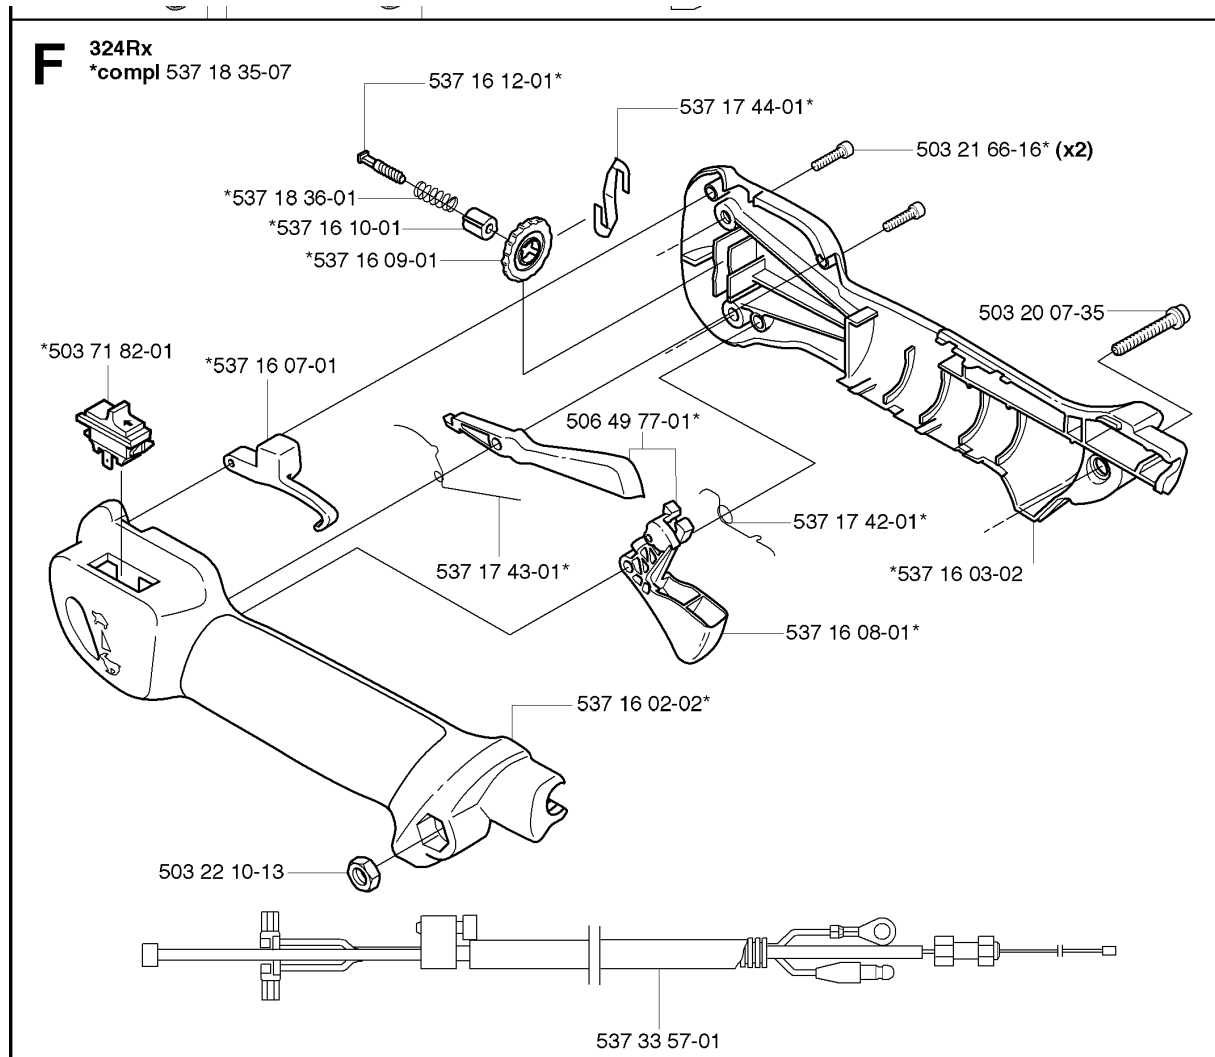

SHAFT & HANDLE

324 RX

Ref	Part No	Description	Remark	QTY KIT
503 72 43-09	503 72 43-09	HANDLEBAR		1
537 17 28-01	537 17 28-01	HANDLE		1
537 17 29-01	537 17 29-01	COVER		1
503 20 02-45	503 20 02-45	SCREW IHSCFM		1
503 88 88-01	503 88 88-01	TUBE		1
503 86 45-01	503 86 45-01	DRIVE SHAFT		1
537 31 11-01	537 31 11-01	CLUTCH DRUM		1
725 23 86-51	725 23 86-51	SCREW EHHM		1
502 20 38-01	502 20 38-01	KNOB		1
503 72 29-01	503 72 29-01	COVER		1
731 23 14-01	731 23 14-01	HEXAGON NUT		1
503 75 00-01	503 75 00-01	HANDLEBAR BRACKET		1
502 21 12-01	502 21 12-01	STAPLE		1
502 21 12-01	502 21 12-01	STAPLE		1
503 21 75-25	503 21 75-25	SCREW IHSCFT		2
503 88 23-01	503 88 23-01	BRACKET		1
503 20 07-16	503 20 07-16	SCREW IHSCFM		1
503 94 10-01	503 94 10-01	HOOK		1
731 23 14-01	731 23 14-01	HEXAGON NUT		1
502 19 71-01	502 19 71-01	SQUARE NUT		1
537 02 76-01	589 29 51-01	LABEL		1

HANDLE & CONTROLS

324 RX

Part No	Description	Remark	QTY KIT
503 20 07-35	SCREW IHSCFM		1
503 21 66-16	SCREW IHSCF		2
503 22 10-13	HEXAGON NUT		1
503 71 82-01	SWITCH		1
506 49 77-01	THROTTLE CONTROL		1
537 16 02-02	HANDLE HALF	Replaced by 537 18 35-07 HANDLE SYSTEM cpl	1
537 16 02-09	HANDLE HALF	Without hole for Steering wheel assy	1
537 16 03-02	HANDLE HALF		1
537 16 07-01	THROTTLE LOCKOUT		1
537 16 08-01	THROTTLE TRIGGER		1
537 16 09-01	STEERING WHEEL	Does not fit with HANDLE HALF 537 16 02-09	1
537 16 10-01	HUB	Does not fit with HANDLE HALF 537 16 02-09	1
537 16 12-01	SCREW	Does not fit with HANDLE HALF 537 16 02-09	1
537 17 42-01	SPRING THROTTLE TRIG		1
537 17 43-01	SPRING		1
537 17 44-01	SPRING	Does not fit with HANDLE HALF 537 16 02-09	1
537 18 35-07	HANDLE ASSY		1
537 18 36-01	SPRING	Does not fit with HANDLE HALF 537 16 02-09	1
537 33 57-01	WIRING ASSY		1