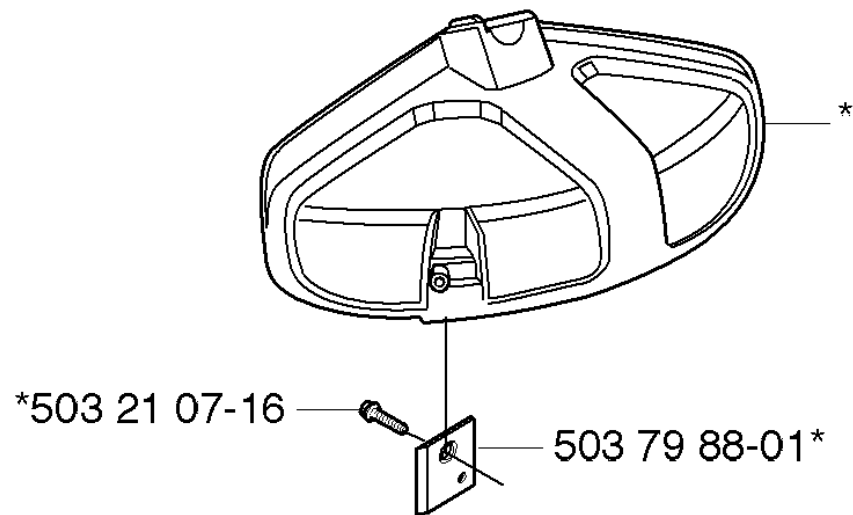

R Accessories
Zubehöre
Accessoires
Acessorios
Tillbehör

*compl 503 93 42-02
324Rx
224L