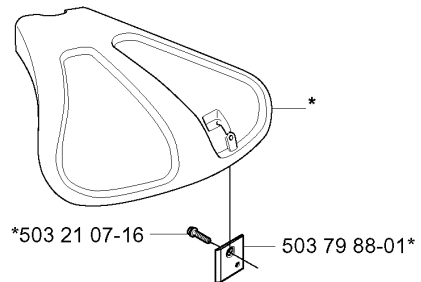

*compl 537 07 67-01
325Cx