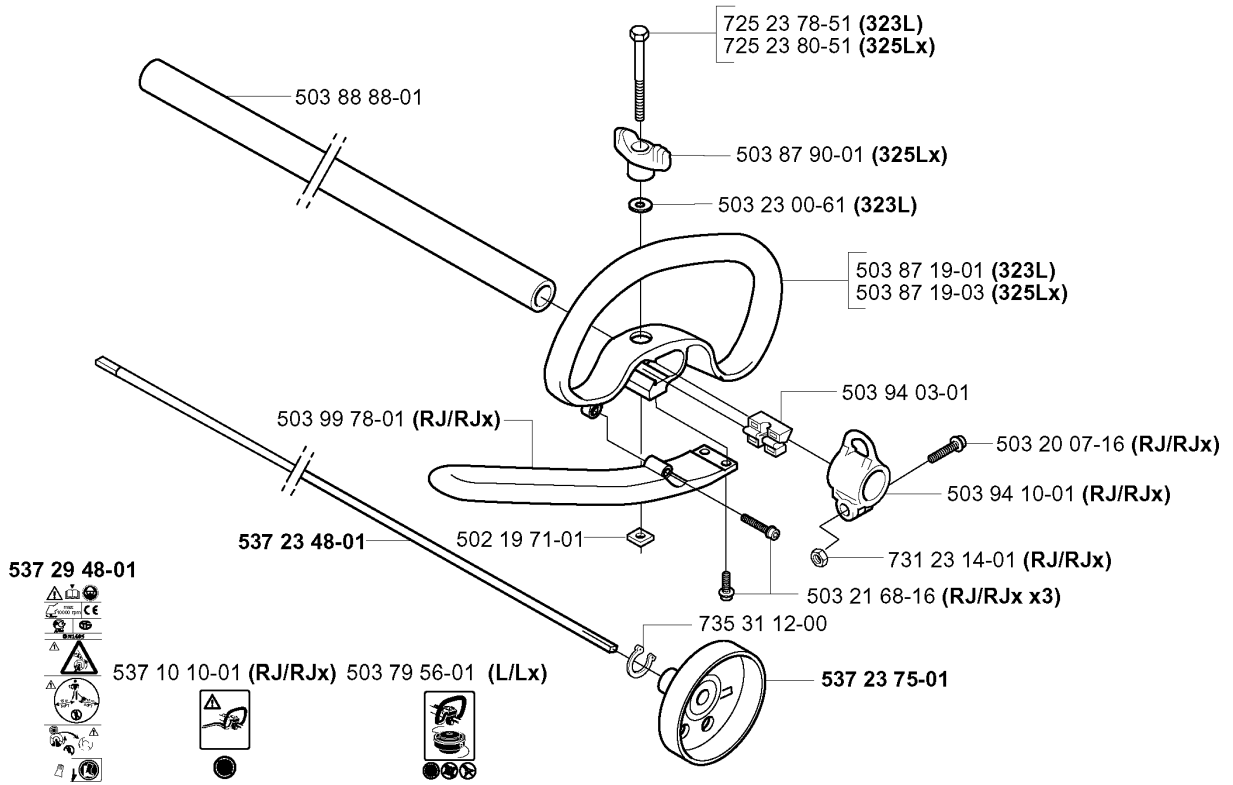

D 323L
325Lx
323RJ
325RJx