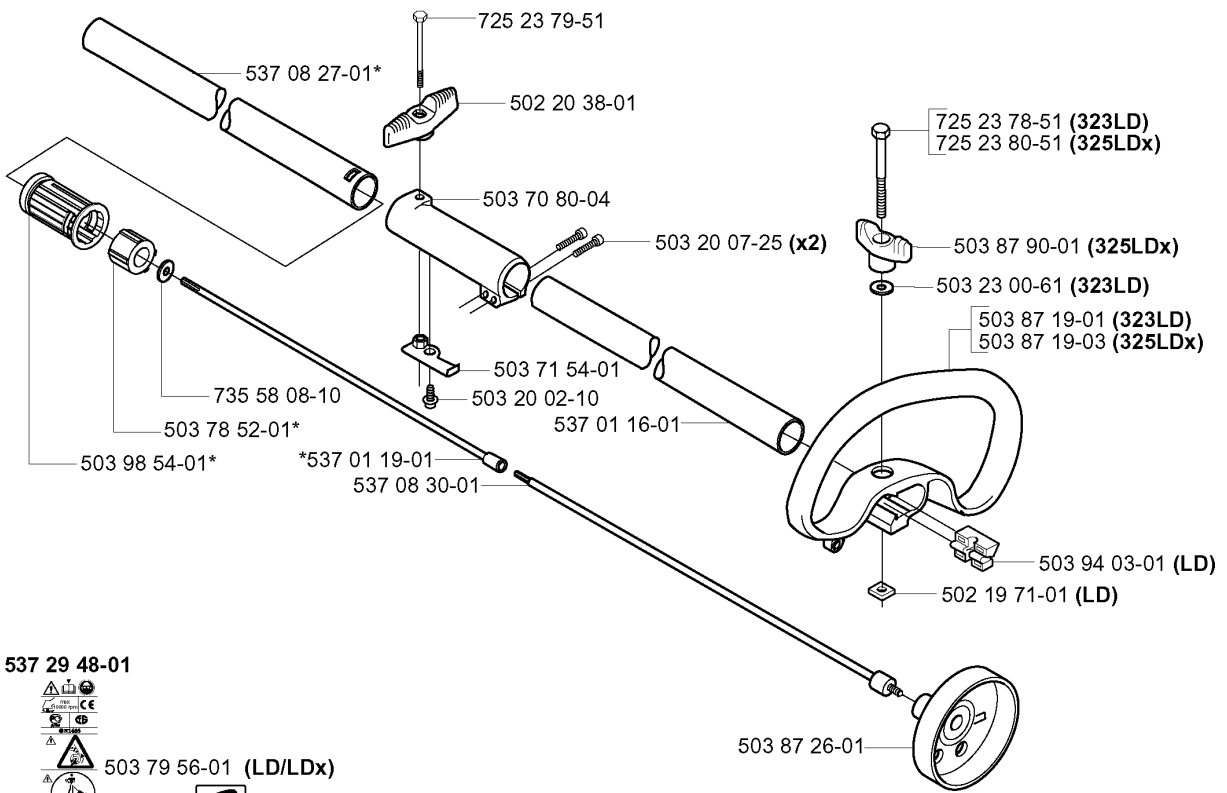

E 323LD *compl 537 07 99-01
325LDx
325RDx

537 29 48-01

503 79 56-01 (LD/LDx)