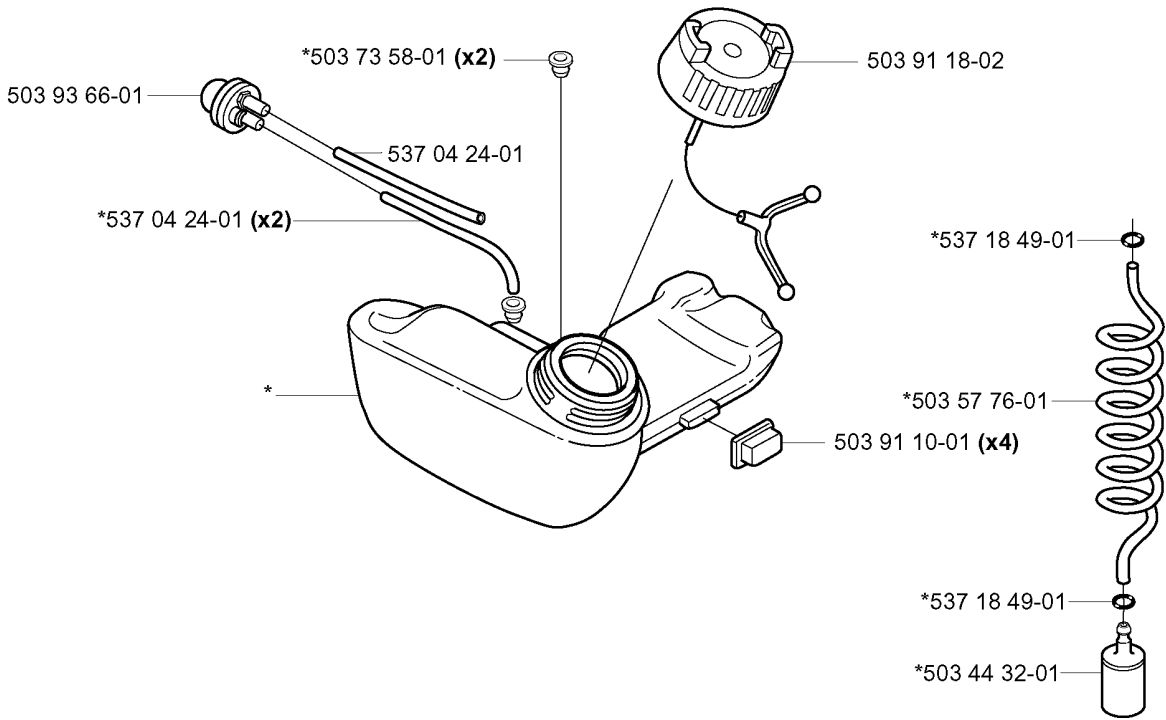

N *compl 537 06 86-02