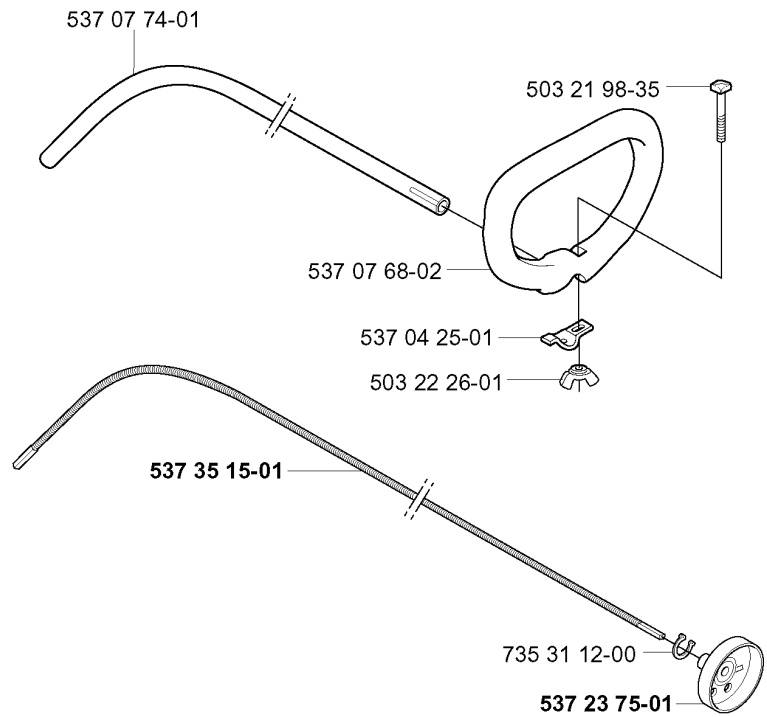

## BEVEL GEAR

325 RDX, 20051800001-Current

Part No	Description	Remark	QTY KIT
503 20 07-12	SCREW IHSCFM		1
503 20 07-25	SCREW IHSCFM		1
503 20 14-12	SCREW IHSCFMO		1
503 20 15-01	SCREW		1
503 25 24-01	BALL BEARING		1
503 85 63-01	NUT		1
503 93 55-01	CLAMP.GUARD		1
537 19 92-02	BEVEL GEAR ASSY		1
537 23 49-01	DRIVER ASSY		1
537 28 56-01	SUPPORT FLANGE		1
537 29 26-01	CUP		1
725 23 70-51	SCREW		1
735 31 11-00	CIRCLIP		1
735 31 25-10	CIRCLIP		1
735 31 28-10	CIRCLIP		1
738 21 98-00	BALL BEARING		1
738 21 99-00	BALL BEARING		1
738 21 99-02	BALL BEARING		1

## SHAFT &amp; HANDLE

325 RDX, 20051800001-Current

Part No	Description	Remark	QTY KIT
503 21 98-25	SCREW		1
503 21 98-35	SCREW		1
503 22 26-01	NUT		1
503 79 56-01	LABEL		1
530 03 85-99	BRACKET		1
530 05 38-00	SHAFT		1
530 09 45-43	DRIVER		1
537 07 37-01	SPACING TUBE		1
537 07 68-03	HANDLE		1
537 21 45-01	DRIVE SHAFT		1
537 23 75-01	CLUTCH DRUM ASSY		1
537 29 48-02	LABEL		1
731 23 16-01	HEXAGON NUT		1
735 31 12-00	CIRCLIP		1

## BEVEL GEAR &amp; SHAFT

325 RDX, 20051800001-Current

Part No	Description	Remark	QTY KIT
503 20 07-30	SCREW IHSCFM		1
503 21 98-35	SCREW		1
503 22 26-01	NUT		1
503 25 05-01	BALL BEARING		2
503 79 56-01	LABEL		1
537 04 25-01	ATTACHMENT PLATE		1
537 07 62-01	BEARING HOUSING		1
537 07 63-01	DRIVER		1
537 07 64-01	BLADE SHAFT		1
537 07 65-01	BEARING HOUSING		1
537 07 68-02	HANDLE		1
537 07 74-01	TUBE		1
537 11 46-01	WASHER		1
537 11 47-01	NUT		1
537 23 75-01	CLUTCH DRUM ASSY		1
537 29 48-02	LABEL		1
537 35 15-01	DRIVE SHAFT		1
725 23 70-51	SCREW		1
735 31 12-00	CIRCLIP		1
735 31 27-01	CIRCLIP		1