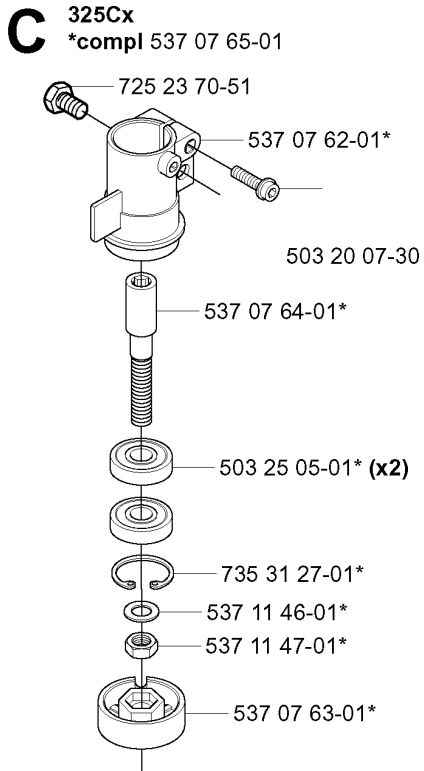

## BEVEL GEAR

325 RDX, 20051800001-Current

Part No	Description	Remark	QTY KIT
503 20 07-12	SCREW IHSCFM		1
503 20 07-25	SCREW IHSCFM		1
503 20 14-12	SCREW IHSCFMO		1
503 20 15-01	SCREW		1
503 25 24-01	BALL BEARING		1
503 85 63-01	NUT		1
503 93 55-01	CLAMP.GUARD		1
537 19 92-02	BEVEL GEAR ASSY		1
537 23 49-01	DRIVER ASSY		1
537 28 56-01	SUPPORT FLANGE		1
537 29 26-01	CUP		1
725 23 70-51	SCREW		1
735 31 11-00	CIRCLIP		1
735 31 25-10	CIRCLIP		1
735 31 28-10	CIRCLIP		1
738 21 98-00	BALL BEARING		1
738 21 99-00	BALL BEARING		1
738 21 99-02	BALL BEARING		1

## SHAFT &amp; HANDLE

325 RDX, 20051800001-Current

Part No	Description	Remark	QTY KIT
503 21 98-25	SCREW		1
503 21 98-35	SCREW		1
503 22 26-01	NUT		1
503 79 56-01	LABEL		1
530 03 85-99	BRACKET		1
530 05 38-00	SHAFT		1
530 09 45-43	DRIVER		1
537 07 37-01	SPACING TUBE		1
537 07 68-03	HANDLE		1
537 21 45-01	DRIVE SHAFT		1
537 23 75-01	CLUTCH DRUM ASSY		1
537 29 48-02	LABEL		1
731 23 16-01	HEXAGON NUT		1
735 31 12-00	CIRCLIP		1

## BEVEL GEAR &amp; SHAFT

325 RDX, 20051800001-Current

Part No	Description	Remark	QTY KIT
503 20 07-30	SCREW IHSCFM		1
503 21 98-35	SCREW		1
503 22 26-01	NUT		1
503 25 05-01	BALL BEARING		2
503 79 56-01	LABEL		1
537 04 25-01	ATTACHMENT PLATE		1
537 07 62-01	BEARING HOUSING		1
537 07 63-01	DRIVER		1
537 07 64-01	BLADE SHAFT		1
537 07 65-01	BEARING HOUSING		1
537 07 68-02	HANDLE		1
537 07 74-01	TUBE		1
537 11 46-01	WASHER		1
537 11 47-01	NUT		1
537 23 75-01	CLUTCH DRUM ASSY		1
537 29 48-02	LABEL		1
537 35 15-01	DRIVE SHAFT		1
725 23 70-51	SCREW		1
735 31 12-00	CIRCLIP		1
735 31 27-01	CIRCLIP		1