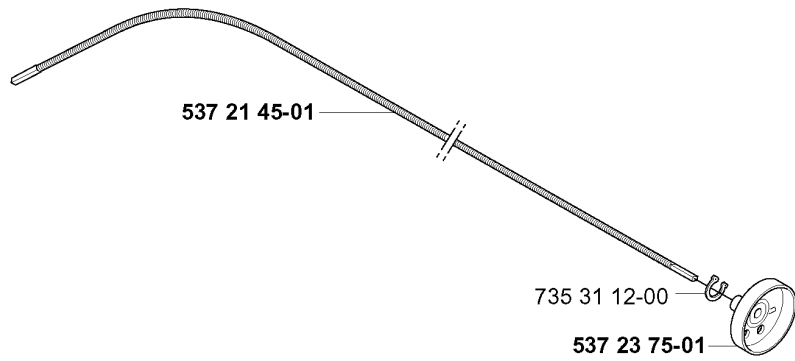

B 323C

537 29 48-02

503 79 56-01