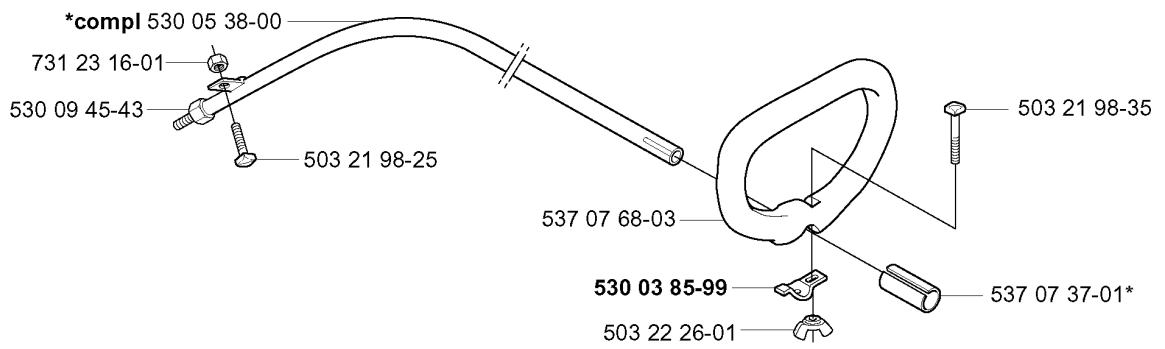

B 323C

537 29 48-02

503 79 56-01