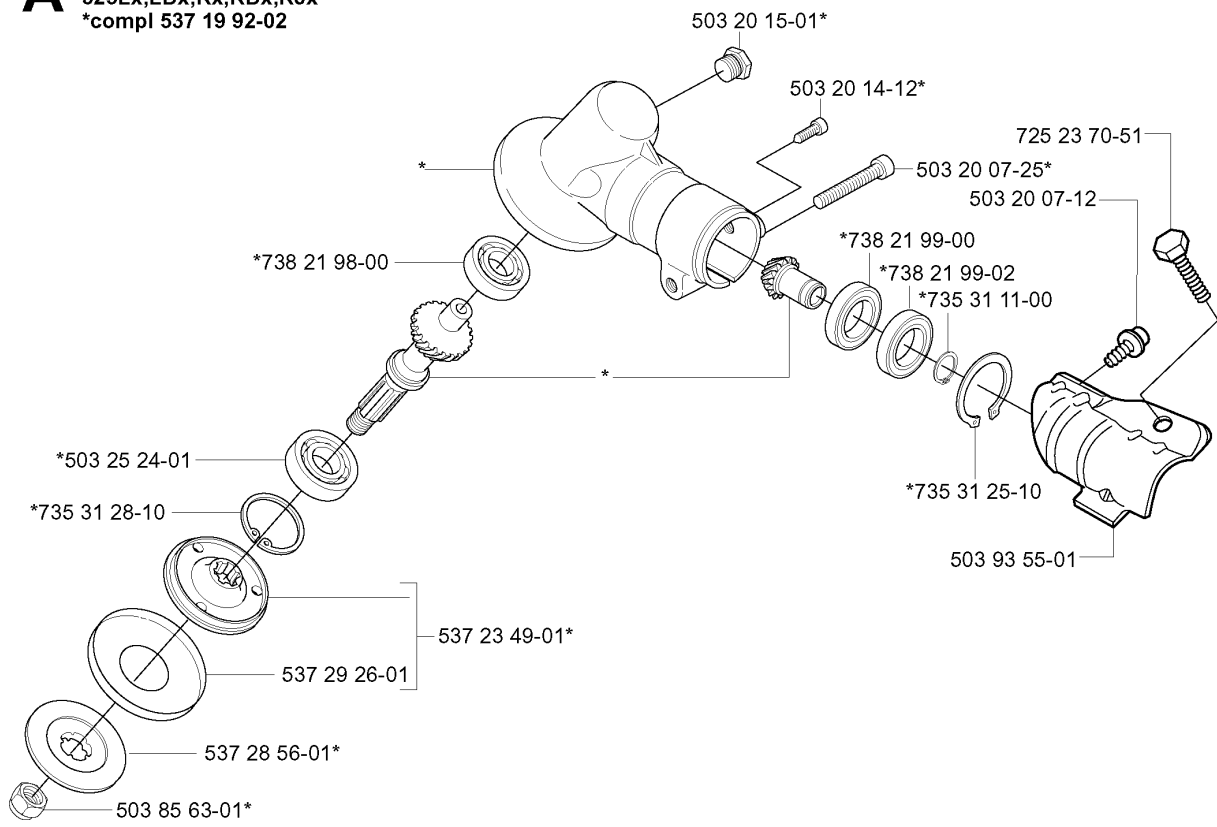

## BEVEL GEAR

325 RDX, 20051800001-Current

Part No	Description	Remark	QTY KIT
503 20 07-12	SCREW IHSCFM		1
503 20 07-25	SCREW IHSCFM		1
503 20 14-12	SCREW IHSCFMO		1
503 20 15-01	SCREW		1
503 25 24-01	BALL BEARING		1
503 85 63-01	NUT		1
503 93 55-01	CLAMP.GUARD		1
537 19 92-02	BEVEL GEAR ASSY		1
537 23 49-01	DRIVER ASSY		1
537 28 56-01	SUPPORT FLANGE		1
537 29 26-01	CUP		1
725 23 70-51	SCREW		1
735 31 11-00	CIRCLIP		1
735 31 25-10	CIRCLIP		1
735 31 28-10	CIRCLIP		1
738 21 98-00	BALL BEARING		1
738 21 99-00	BALL BEARING		1
738 21 99-02	BALL BEARING		1

## SHAFT &amp; HANDLE

325 RDX, 20051800001-Current

Part No	Description	Remark	QTY KIT
503 21 98-25	SCREW		1
503 21 98-35	SCREW		1
503 22 26-01	NUT		1
503 79 56-01	LABEL		1
530 03 85-99	BRACKET		1
530 05 38-00	SHAFT		1
530 09 45-43	DRIVER		1
537 07 37-01	SPACING TUBE		1
537 07 68-03	HANDLE		1
537 21 45-01	DRIVE SHAFT		1
537 23 75-01	CLUTCH DRUM ASSY		1
537 29 48-02	LABEL		1
731 23 16-01	HEXAGON NUT		1
735 31 12-00	CIRCLIP		1