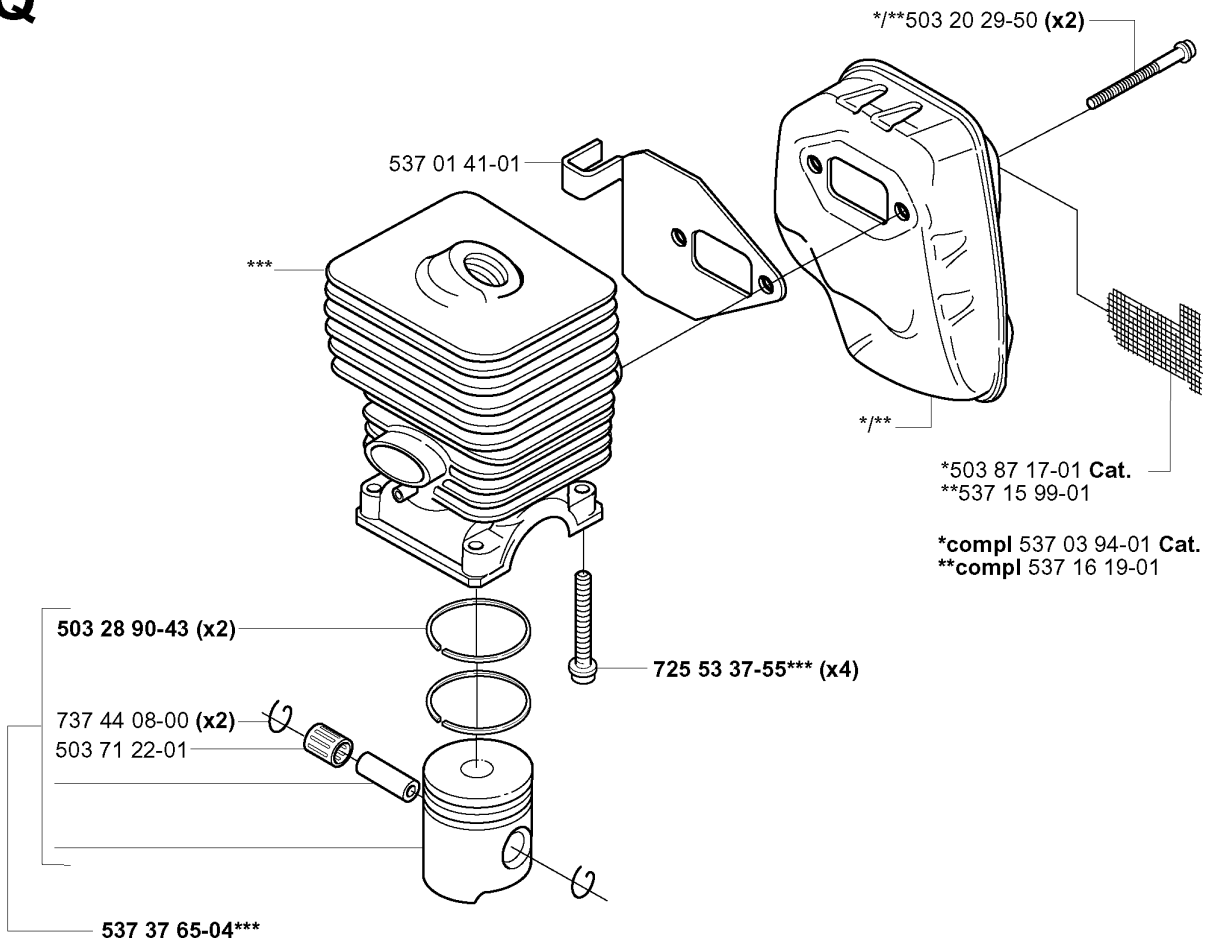

Q ***compl 537 03 20-08