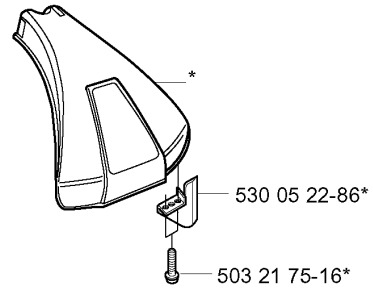

*compl 537 18 96-01
323C