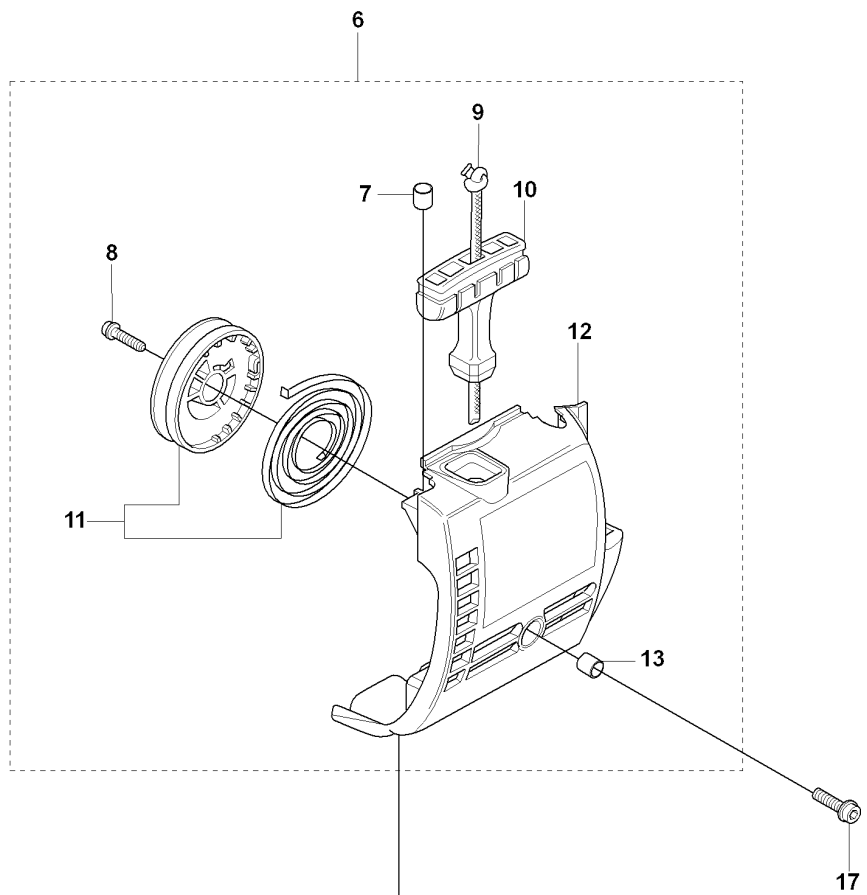

K1 323C, L, LD, R, RJ, 325CX, Lx, LDx, Rx, RJx
STARTER

STARTER

325 RX, 20080900001-Current

Ref	Part No	Description	Remark	QTY	KIT
1	503 87 33-05	STARTER PAWL		1	
2	735 31 08-20	E-CLIP		2	1
3	503 87 36-01	SPRING		2	1
4	503 87 35-02	STARTER PAWL		2	1
5	544 07 11-02	STARTER ASSY		1	
6	503 21 77-25	SCREW IHSCFT		1	5
7	544 03 87-02	DRIVER		1	5
8	544 03 88-02	SPRING		1	5
9	544 16 65-01	STARTER PULLEY ASSY		1	5
10	544 03 86-01	STARTER PULLEY		1	5, 9
11	503 85 90-01	RECOIL SPRING		1	5, 9
12	537 35 34-04	LABEL		1	
12	537 35 34-05	LABEL		1	
12	537 35 34-07	LABEL		1	
12	537 35 34-08	LABEL		1	
12	537 35 34-14	LABEL		1	
12	537 35 34-16	LABEL		1	
12	537 35 34-12	LABEL		1	
12	537 35 34-13	LABEL		1	
12	537 35 34-18	LABEL		1	
13	537 37 93-02	SPACING SLEEVE		2	
14	503 85 89-01	STARTER ROPE		1	5
15	537 00 84-01	STARTER HANDLE		1	5
16	537 41 16-01	STARTER HOUSING		1	5
17	537 37 93-02	SPACING SLEEVE		1	5
18	503 21 68-20	SCREW IHSCFT		1	
18	503 20 03-16	SCREW IHSCFM		1	
19	537 03 41-01	PROTECTIVE PLATE		1	
20	503 21 66-18	SCREW IHSCFT		1	
21	503 20 03-16	SCREW IHSCFM		1	

K2 323C, L, LD, R, RJ, 325CX, Lx, LDx, Rx, RJx
STARTER

STARTER

325 RX, 20080900001-Current

Ref	Part No	Description	Remark	QTY KIT	
1	503 87 33-05	STARTER PAWL		2	
2	735 31 08-20	E-CLIP		1	1
3	503 87 36-01	SPRING		2	1
4	503 87 35-02	STARTER PAWL		2	1
6	503 85 28-06	STARTER ASSY			
7	537 37 93-02	SPACING SLEEVE		2	6
8	503 21 77-16	SCREW IHSTC		1	6
9	503 85 89-01	STARTER ROPE		1	6
10	537 00 84-01	STARTER HANDLE		1	6
11	503 96 49-01	STARTER PULLEY		1	6
12	503 85 87-02	STARTER HOUSING		1	6
13	537 37 93-02	SPACING SLEEVE		1	6
14	537 03 41-01	PROTECTIVE PLATE		1	
15	503 20 03-16	SCREW IHSCFM		1	
16	503 21 66-18	SCREW IHSTC		1	
17	503 20 03-16	SCREW IHSCFM		2	