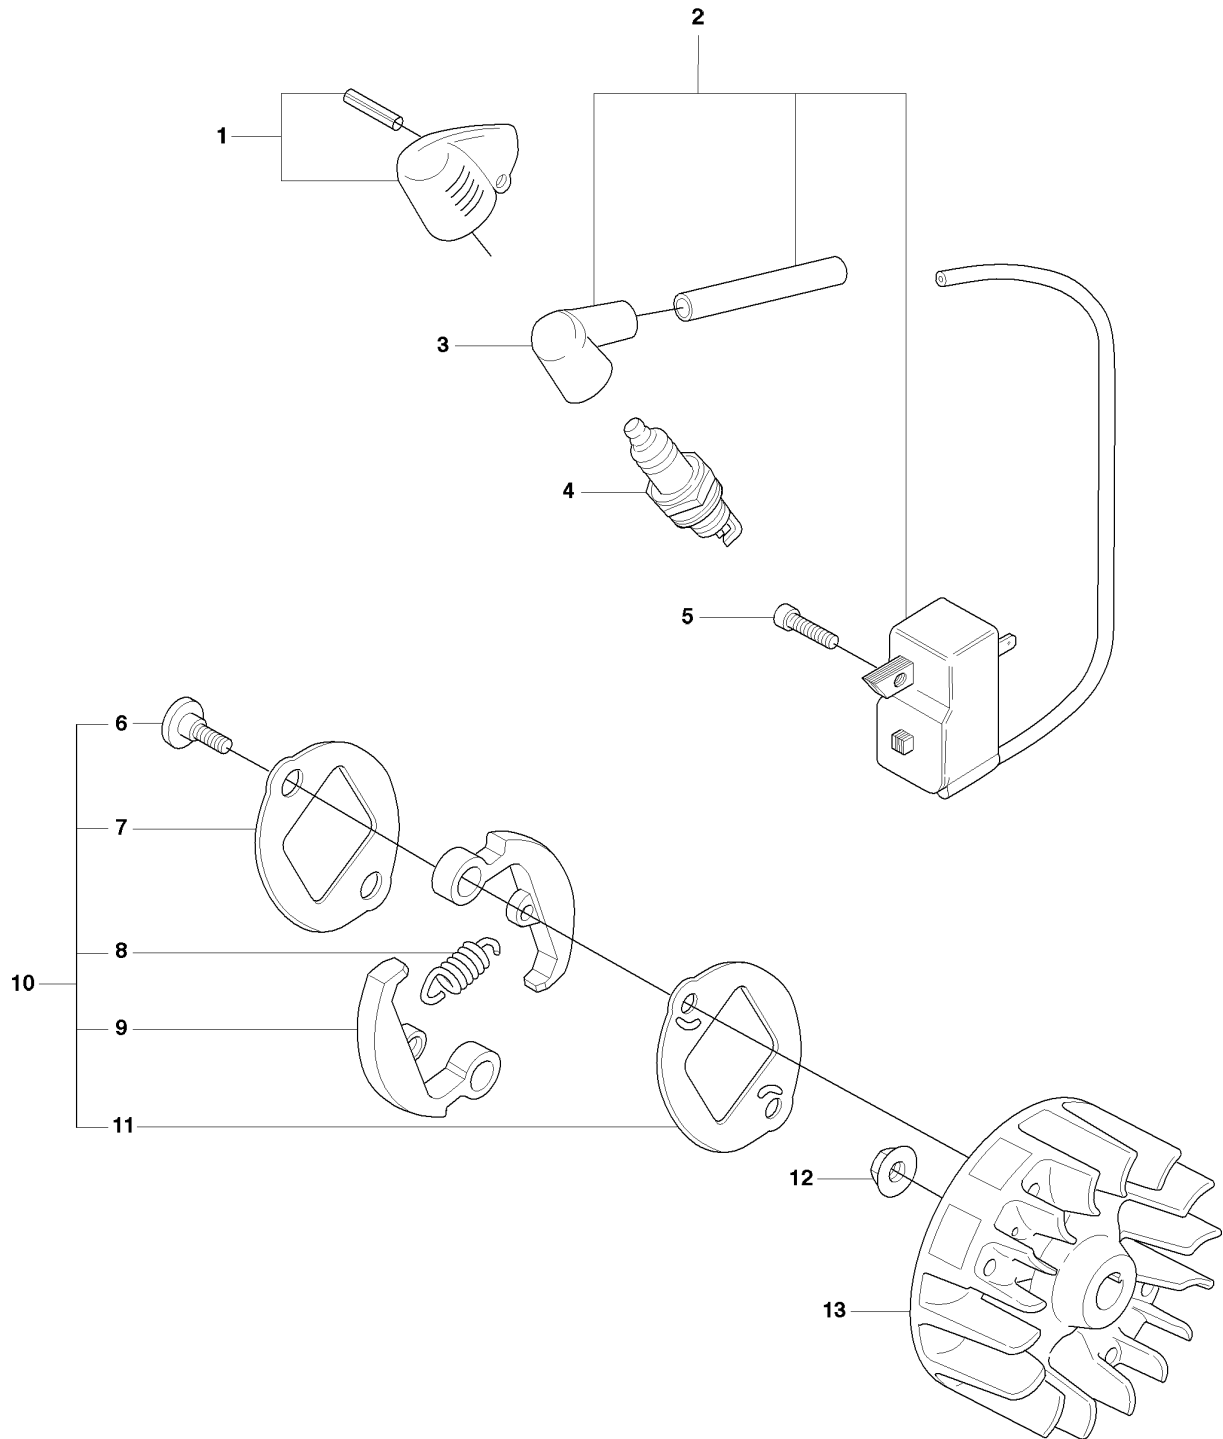

K2 323C, L, LD, R, RJ, 325CX, Lx, LDx, Rx, RJx
STARTER

STARTER

325 RX, 20080900001-Current

Ref	Part No	Description	Remark	QTY KIT	
1	503 87 33-05	STARTER PAWL		2	
2	735 31 08-20	E-CLIP		1	1
3	503 87 36-01	SPRING		2	1
4	503 87 35-02	STARTER PAWL		2	1
6	503 85 28-06	STARTER ASSY			
7	537 37 93-02	SPACING SLEEVE		2	6
8	503 21 77-16	SCREW IHSTC		1	6
9	503 85 89-01	STARTER ROPE		1	6
10	537 00 84-01	STARTER HANDLE		1	6
11	503 96 49-01	STARTER PULLEY		1	6
12	503 85 87-02	STARTER HOUSING		1	6
13	537 37 93-02	SPACING SLEEVE		1	6
14	537 03 41-01	PROTECTIVE PLATE		1	
15	503 20 03-16	SCREW IHSCFM		1	
16	503 21 66-18	SCREW IHSTC		1	
17	503 20 03-16	SCREW IHSCFM		2	

M 323C, L, LD, R, RJ, 325CX, Lx, LDx, Rx, RJx
IGNITION & CLUTCH

IGNITION SYSTEM & CLUTCH

325 RX, 20080900001-Current

Ref	Part No	Description	Remark	QTY	KIT
1	537 04 58-01	COVER		1	
2	537 41 87-01	IGNITION MODULE		1	
3	537 23 96-01	SPARK PLUG CAP		1	2
4	503 23 51-08	SPARK PLUG		1	
4	503 23 51-11	SPARK PLUG		1	
5	503 21 71-16	SCREW IHSCT		2	
6	503 84 29-02	SCREW		1	10
7	537 04 67-02	WASHER		1	10
8	503 81 60-01	CLUTCH SPRING		1	10
9	503 84 28-01	CLUTCH SHOE		2	10
10	537 03 22-01	CLUTCH ASSY		1	
11	537 04 68-02	WASHER		1	10
12	731 71 16-51	HEXAGON NUT FLANGE		1	
13	537 24 96-02	FLYWHEEL		1	