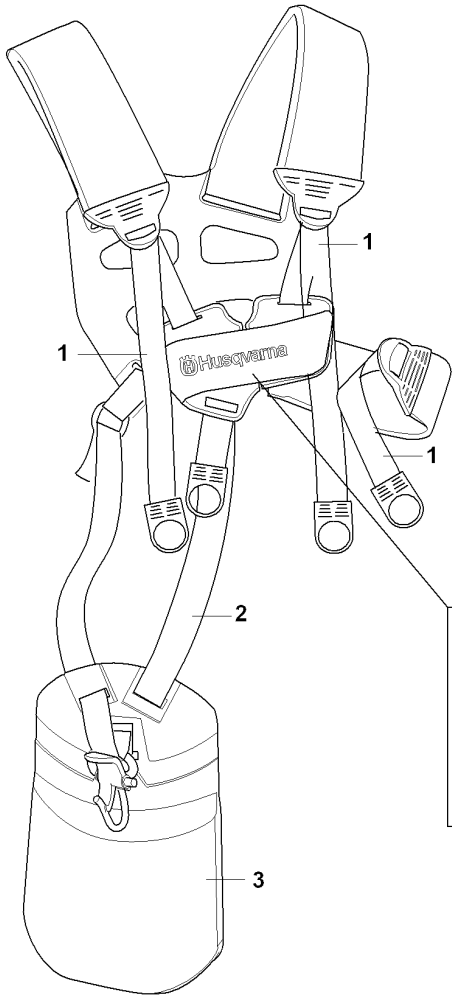

U 323C, L, LD, R, RJ, 325CX, Lx, LDx, Rx, RJx
HARNESS

Duo Balance

HARNES

325 RX, 20080900001-Current

Ref	Part No	Description	Remark	QTY KIT
1	503 99 61-01	BAND		
2	503 99 61-03	BAND		
3	537 27 59-01	HIP PAD		
4	502 02 28-01	HOOK		
5	502 02 30-02	LOCK		4
6	502 02 38-01	SPRING		4
7	502 02 29-02	HOOK		4
8	735 31 09-20	E-CLIP		4
9	537 11 35-01	RETAINER		
10	503 99 61-03	BAND		
11	503 99 61-01	BAND		3
12	537 17 54-01	HIP PAD		3
13	537 27 59-01	HIP PAD