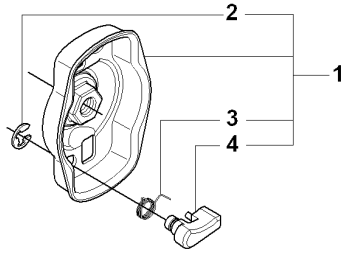

K2 323C, L, LD, R, RJ, 325CX, Lx, LDx, Rx, RJx
STARTER

STARTER

325 RX, 20080900001-Current

Ref	Part No	Description	Remark	QTY KIT	
1	503 87 33-05	STARTER PAWL		2	
2	735 31 08-20	E-CLIP		1	1
3	503 87 36-01	SPRING		2	1
4	503 87 35-02	STARTER PAWL		2	1
6	503 85 28-06	STARTER ASSY			
7	537 37 93-02	SPACING SLEEVE		2	6
8	503 21 77-16	SCREW IHSTC		1	6
9	503 85 89-01	STARTER ROPE		1	6
10	537 00 84-01	STARTER HANDLE		1	6
11	503 96 49-01	STARTER PULLEY		1	6
12	503 85 87-02	STARTER HOUSING		1	6
13	537 37 93-02	SPACING SLEEVE		1	6
14	537 03 41-01	PROTECTIVE PLATE		1	
15	503 20 03-16	SCREW IHSCFM		1	
16	503 21 66-18	SCREW IHSTC		1	
17	503 20 03-16	SCREW IHSCFM		2