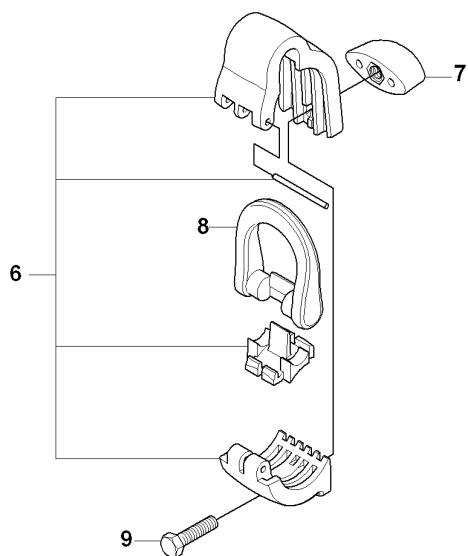

T 323C, L, LD, R, RJ, 325CX, Lx, LDx, Rx, RJx
ACCESSORIES

ACCESSORIES

325 RX, 20080900001-Current

Ref	Part No	Description	Remark	QTY KIT
1	531 00 92-48	FILTER OIL		1
2	502 28 59-01	STOP		1
3	501 60 02-03	SCREWDRIVER		1
4	502 11 46-02	SOCKET WRENCH		1
5	502 21 58-01	WRENCH		1
6	537 35 36-01	LOOP		1
7	537 13 04-02	KNOB		
8	537 35 01-01	LOOP		6
9	725 23 31-51	SCREW		1
10	503 97 64-01	GREASE		1
11	537 31 29-01	TRANSPORT GUARD		1
12	503 73 40-01	FRONT PIECE		
13	503 73 41-02	BUCKLE		
14	502 02 28-02	WELT HOOK		1
15	537 21 62-01	HARNESS		1
15	537 21 62-02	HARNESS