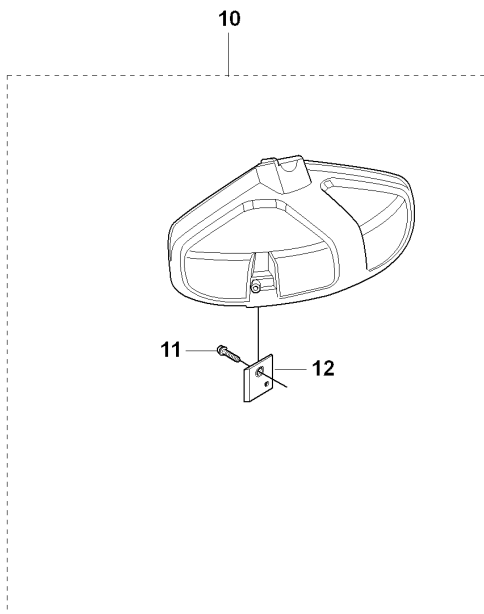

R 323C, L, LD, R, RJ, 325CX, Lx, LDx, Rx, RJx
ACCESSORIES

GUARDS

325 RX, 20080900001-Current

Ref	Part No	Description	Remark	QTY	KIT
1	537 29 95-01	SAW BLADE GUARD		1	
2	725 23 68-71	SCREW EHHM		2	1
3	537 04 75-01	CLAMP		1	1
4	537 29 34-01	ADAPTER		1	1
5	502 27 22-01	SAW BLADE GUARD		1	1
6	503 21 75-16	SCREW IHSCFT		4	1
7	537 07 67-01	TRIMMER GUARD		1	
8	503 21 07-16	SCREW IHSCFT		1	7
9	503 79 88-01	BLADE		1	7
10	503 93 42-02	COMBINATION GUARD		1	
11	503 21 07-16	SCREW IHSCFT		1	10
12	503 79 88-01	BLADE		1	10
13	503 97 71-01	TRIMMER GUARD ASSY		1	
14	503 21 07-16	SCREW IHSCFT		1	13
15	503 79 88-01	BLADE		1	13