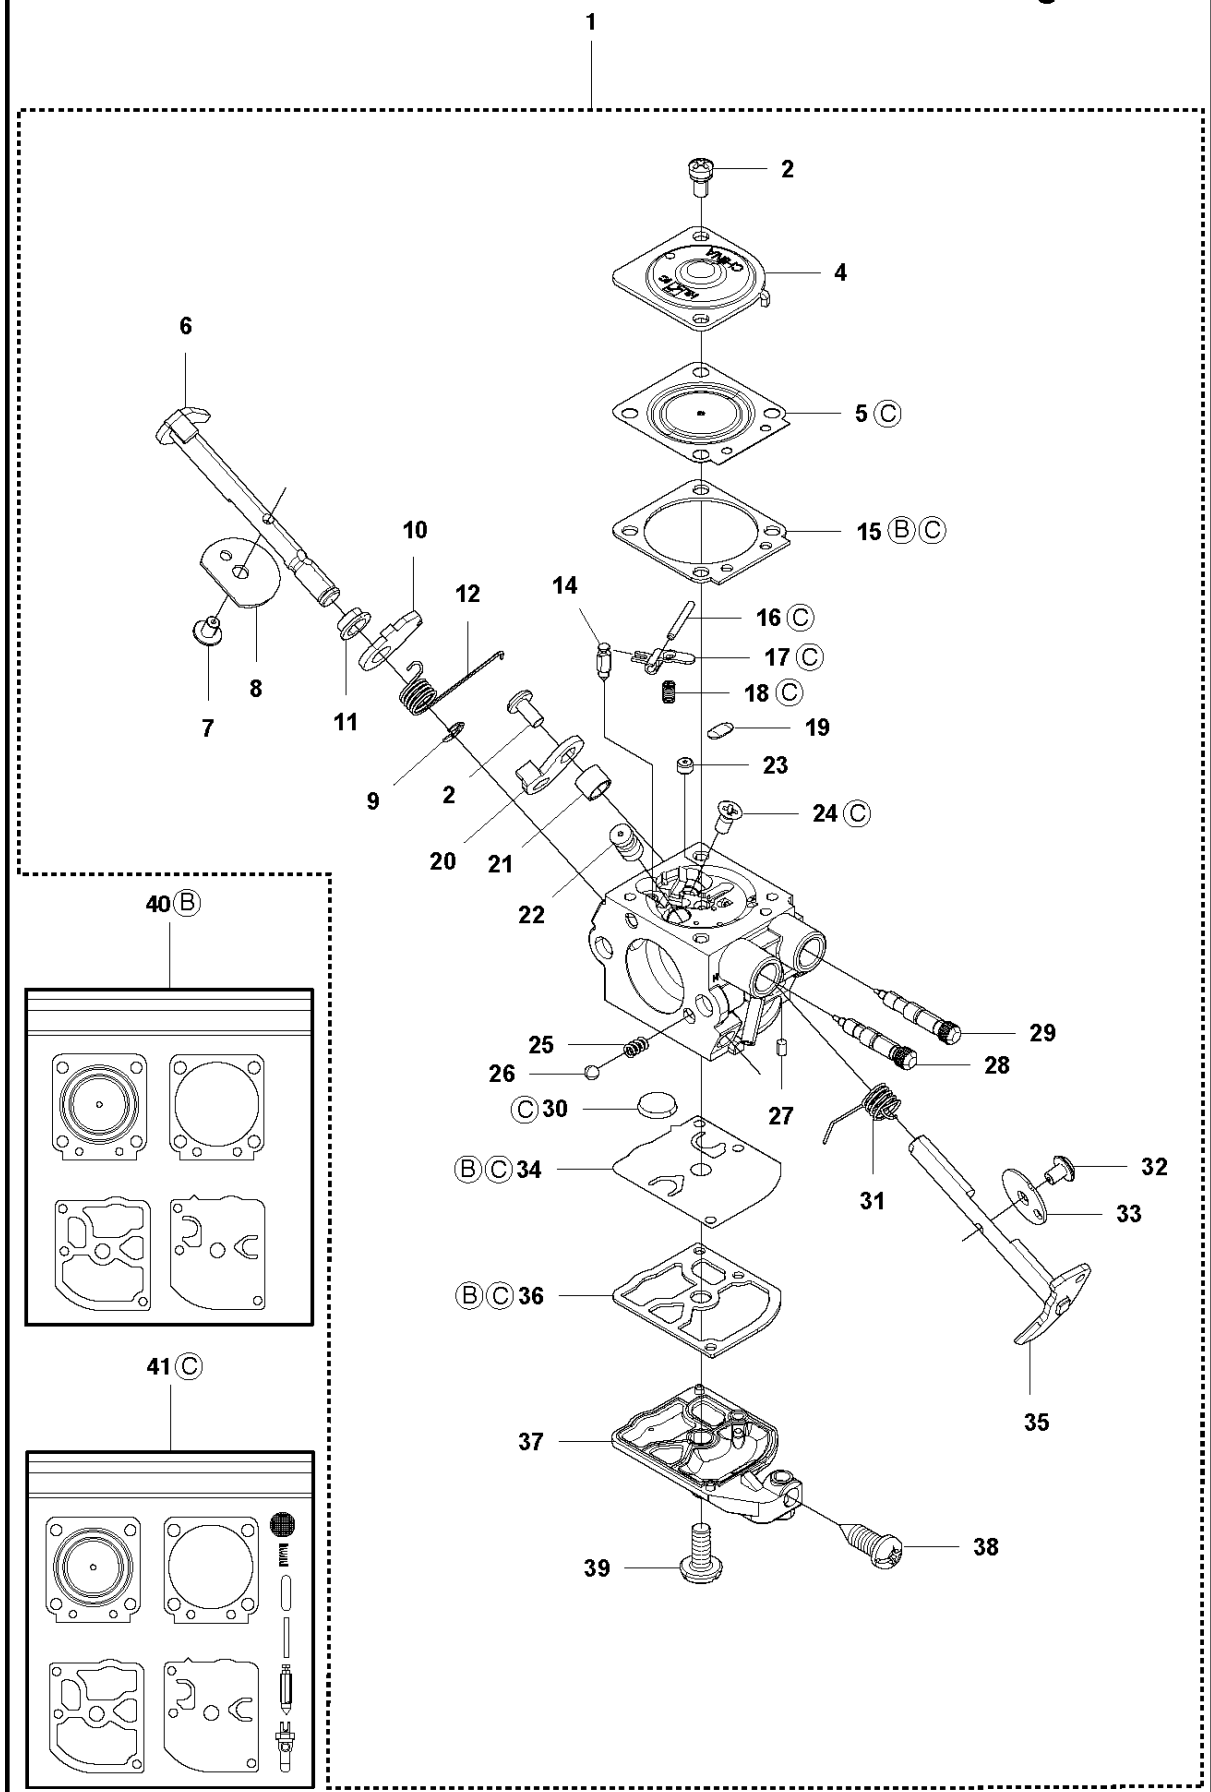

CARBURETOR (only option for US)

Hualong HQ-2

CARBURETOR

325 RX, 20080900001-Current

Ref	Part No	Description	Remark	QTY	KIT
1	576 01 98-01	CARBURETTOR	Hualong HQ-2, only option for US	1	
2	576 02 42-01	SCREW		2	1
4	576 02 36-01	COVER		1	1
5	576 02 24-01	DIAPHRAGM ASSY		1	1
6	576 02 30-01	SHAFT ASSY		1	1
7	576 02 41-01	SCREW		1	1
8	576 02 32-01	CHOKE		1	1
9	576 02 48-01	E-CLIP		1	1
10	576 02 31-01	LEVER		1	1
11	576 02 35-01	BUSHING		1	1
12	576 02 33-01	SPRING		1	1
14	576 02 01-01	VALVE		1	1
15	576 02 37-01	GASKET		1	1
16	576 02 03-01	PIN		1	1
17	576 02 04-01	LEVER		1	1
18	576 02 05-01	SPRING		1	1
19	576 02 06-01	PLUG		1	1
20	576 02 28-01	LEVER		1	1
21	576 02 29-01	BUSHING		1	1
22	576 02 07-01	MAIN NOZZLE		1	1
23	576 02 08-01	CHECK VALVE		1	1
24	576 02 43-01	SCREW		1	1
25	576 02 34-01	SPRING		1	1
26	576 02 47-01	BALL		1	1
27	576 02 23-01	BAR		1	1
28	576 02 10-01	NEEDLE		1	1
29	576 02 11-01	NEEDLE		1	1
30	576 02 15-01	SCREEN		1	1
31	576 02 27-01	SPRING		1	1
32	576 02 40-01	SCREW		1	1
33	576 02 26-01	THROTTLE		1	1
34	576 02 39-01	DIAPHRAGM PUMP		1	1
35	576 02 25-01	SHAFT ASSY		1	1
36	576 02 38-01	GASKET		1	1
37	576 02 20-01	COVER		1	1
38	576 02 22-01	SCREW		1	1
39	576 02 44-01	SCREW		1	1
40	581 74 35-01	GASKET KIT		1	1
41	581 74 37-01	REPAIR KIT		1	1