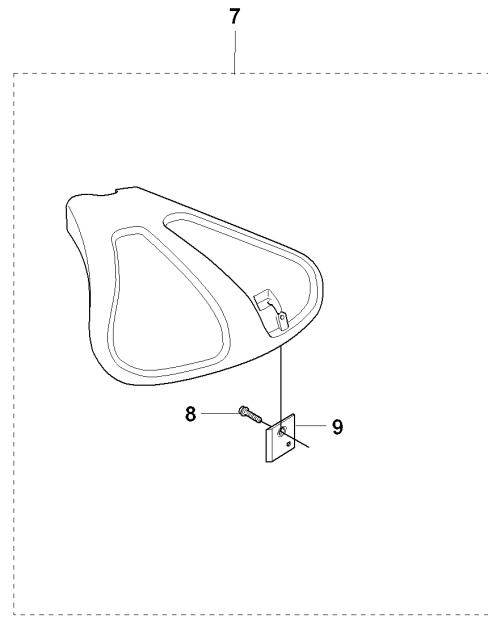

R 323C, L, LD, R, RJ, 325CX, Lx, LDx, Rx, RJx
ACCESSORIES

GUARDS

325 RX, 20080900001-Current

Ref	Part No	Description	Remark	QTY	KIT
1	537 29 95-01	SAW BLADE GUARD		1	
2	725 23 68-71	SCREW EHHM		2	1
3	537 04 75-01	CLAMP		1	1
4	537 29 34-01	ADAPTER		1	1
5	502 27 22-01	SAW BLADE GUARD		1	1
6	503 21 75-16	SCREW IHSCFT		4	1
7	537 07 67-01	TRIMMER GUARD		1	
8	503 21 07-16	SCREW IHSCFT		1	7
9	503 79 88-01	BLADE		1	7
10	503 93 42-02	COMBINATION GUARD		1	
11	503 21 07-16	SCREW IHSCFT		1	10
12	503 79 88-01	BLADE		1	10
13	503 97 71-01	TRIMMER GUARD ASSY		1	
14	503 21 07-16	SCREW IHSCFT		1	13
15	503 79 88-01	BLADE		1	13