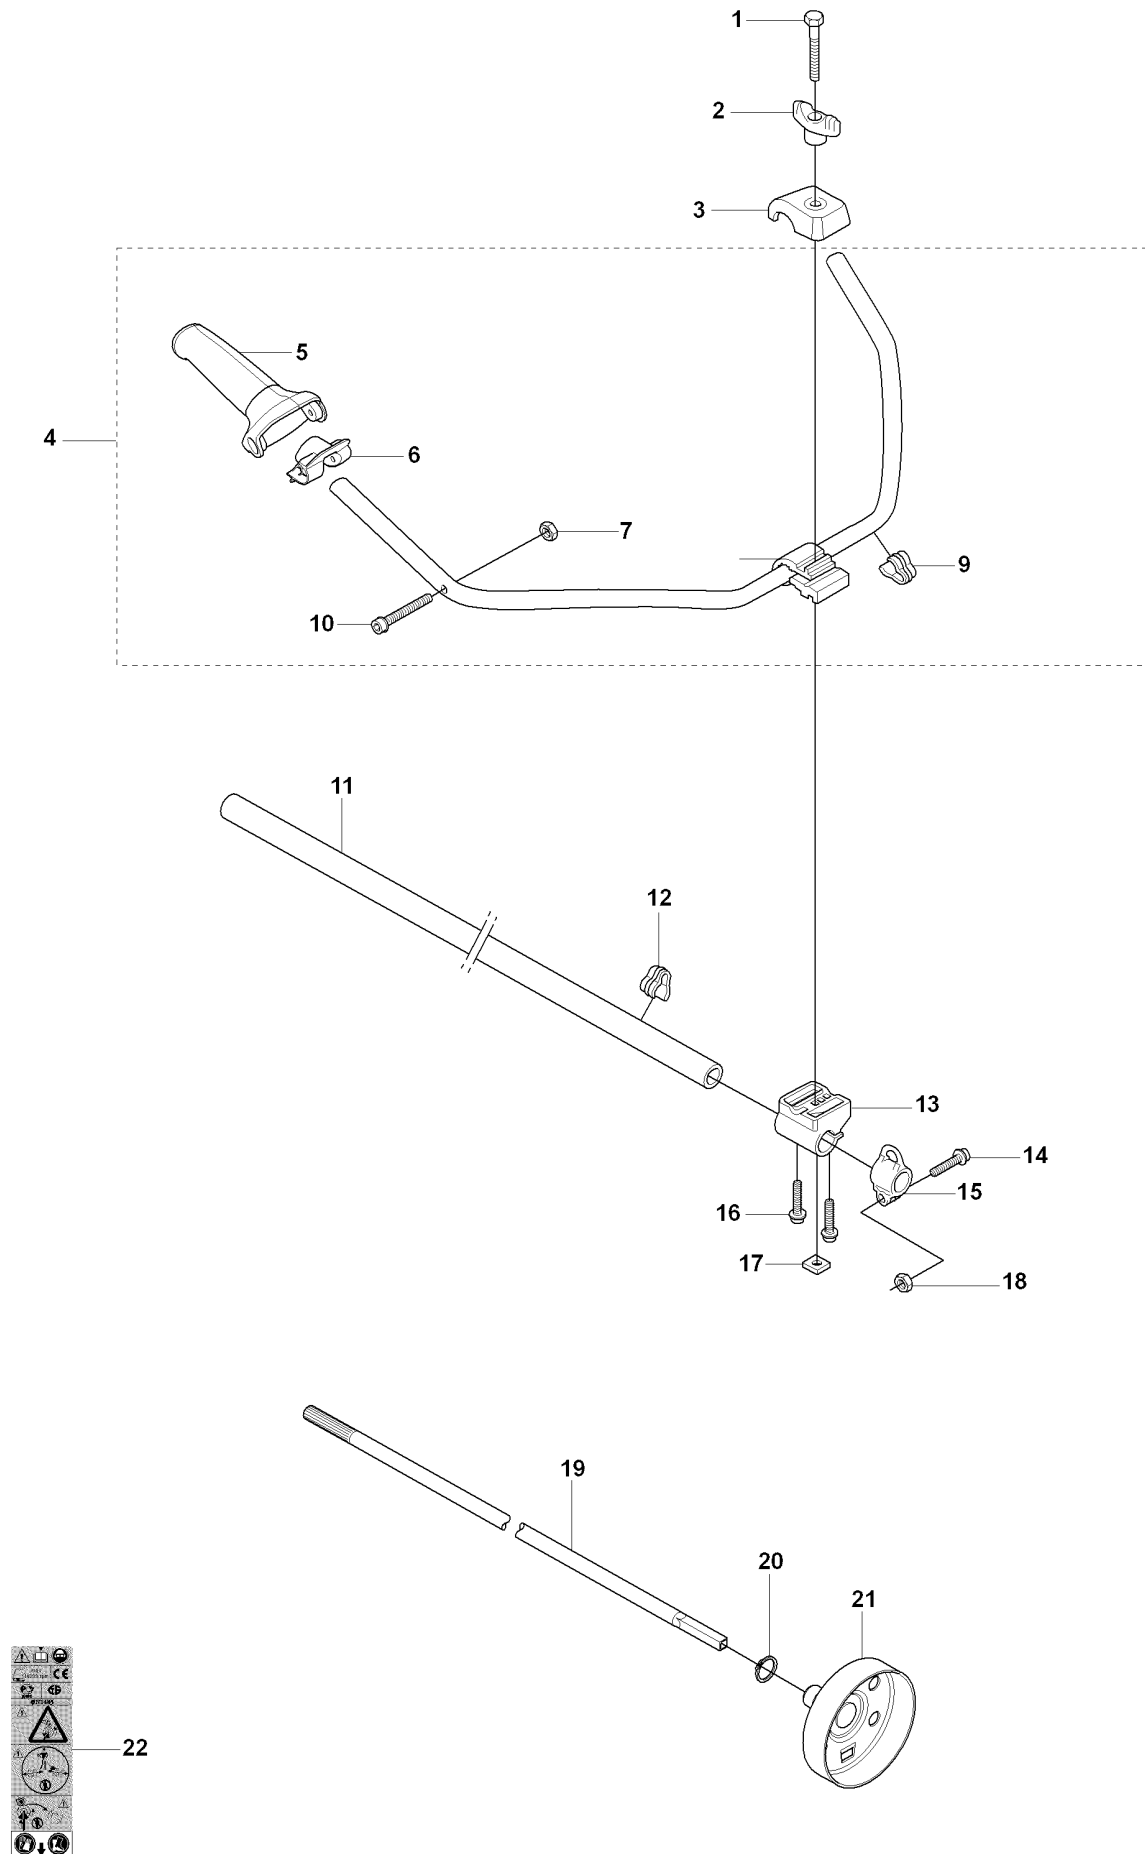

SPARE PARTS LIST

BRUSHCUTTERS/CLEARING SAWS

325 RX, 20080900001-Current

A 323C, L, LD, R, RJ, 325CX, Lx, LDx, Rx, RJx
BEVEL GEAR

BEVEL GEAR

325 RX, 20080900001-Current

Ref	Part No	Description	Remark	QTY	KIT
1	537 19 92-02	BEVEL GEAR ASSY		1	
2	503 85 63-01	NUT		1	1
3	537 28 56-01	SUPPORT FLANGE		1	1
4	537 29 26-01	CUP		1	1
5	537 23 49-01	DRIVER ASSY		1	1
6	735 31 28-10	CIRCLIP		1	1
7	503 25 24-01	BALL BEARING		1	1
8	738 21 98-00	BALL BEARING		1	1
9	503 20 15-01	SCREW		1	1
10	503 20 14-12	SCREW IHSCFMO		1	1
11	503 20 07-25	SCREW IHSCFM		1	1
12	738 21 99-00	BALL BEARING		1	1
13	738 21 99-02	BALL BEARING		1	1
14	735 31 11-00	CIRCLIP		1	1
15	735 31 25-10	CIRCLIP		1	1
16	725 23 70-51	SCREW		1	
17	503 20 07-12	SCREW IHSCFM		1	
18	503 93 55-01	CLAMP.GUARD		1	

E 323R, 325Rx
SHAFT & HANDLE

SHAFT & HANDLE

325 RX, 20080900001-Current

Ref	Part No	Description	Remark	QTY	KIT
1	725 23 86-51	SCREW EHHM		1	
2	502 20 38-01	KNOB		1	
3	503 72 29-01	COVER		1	
4	503 72 43-09	HANDLEBAR		1	
5	537 17 28-01	HANDLE		1	4
6	537 17 29-01	COVER		1	4
7	731 23 14-01	HEXAGON NUT		1	4
8	503 75 00-01	HANDLEBAR BRACKET		1	4
9	502 21 12-01	STAPLE		1	4
10	503 20 02-45	SCREW IHSCFM		1	4
11	503 88 88-01	TUBE		1	
12	502 21 12-01	STAPLE		1	
13	503 88 23-01	BRACKET		1	
14	503 20 07-16	SCREW IHSCFM		1	
15	503 94 10-01	HOOK		1	
16	503 21 75-25	SCREW IHSCFT		2	
17	502 19 71-01	SQUARE NUT		1	
18	731 23 14-01	HEXAGON NUT		1	
19	537 23 48-01	DRIVE SHAFT		1	
20	735 31 12-00	CIRCLIP		1	
21	537 23 75-01	CLUTCH DRUM ASSY		1	
22	537 29 48-01	LABEL		1	