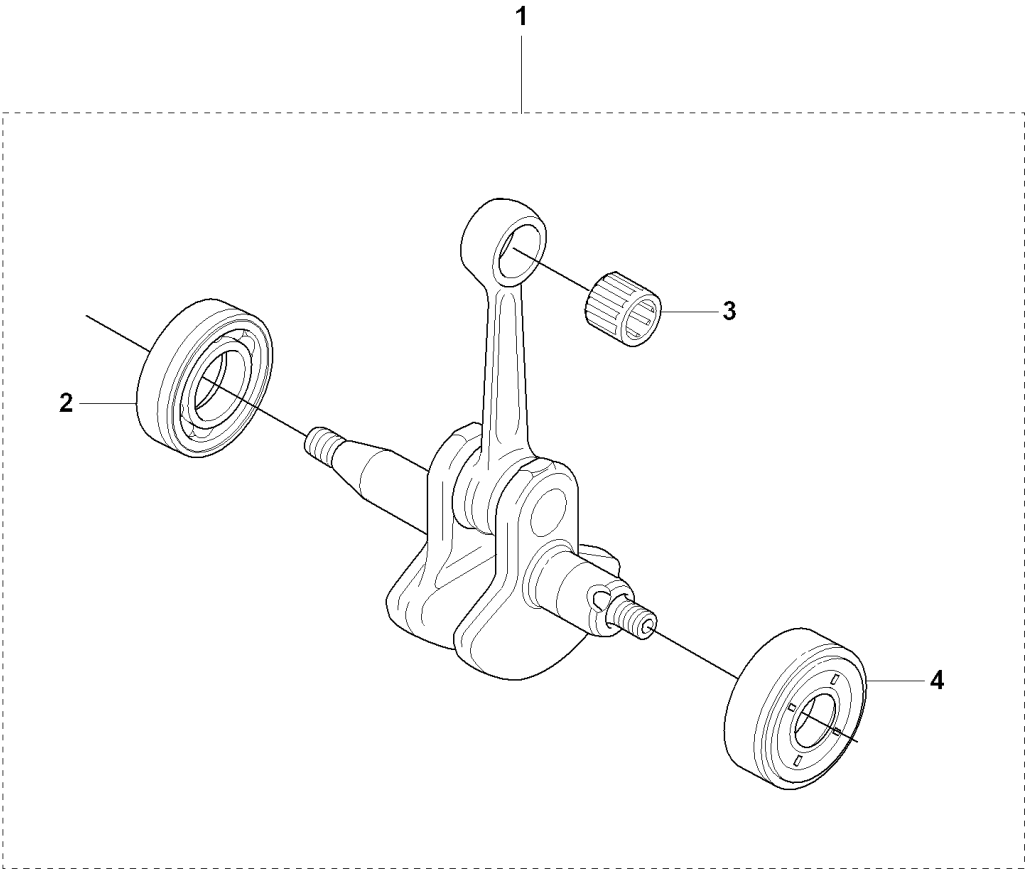

Q 323C, L, LD, R, RJ, 325CX, Lx, LDx, Rx, RJx
CRANK SHAFT

CRANKSHAFT

325 RX, 20080900001-Current

Ref	Part No	Description	Remark	QTY KIT	
1	503 85 24-75	CRANKSHAFT ASSY			
2	503 94 02-03	BEARING CAGE		1	1
3	503 71 22-01	BEARING		1	1
4	503 94 02-03	BEARING CAGE		1	1