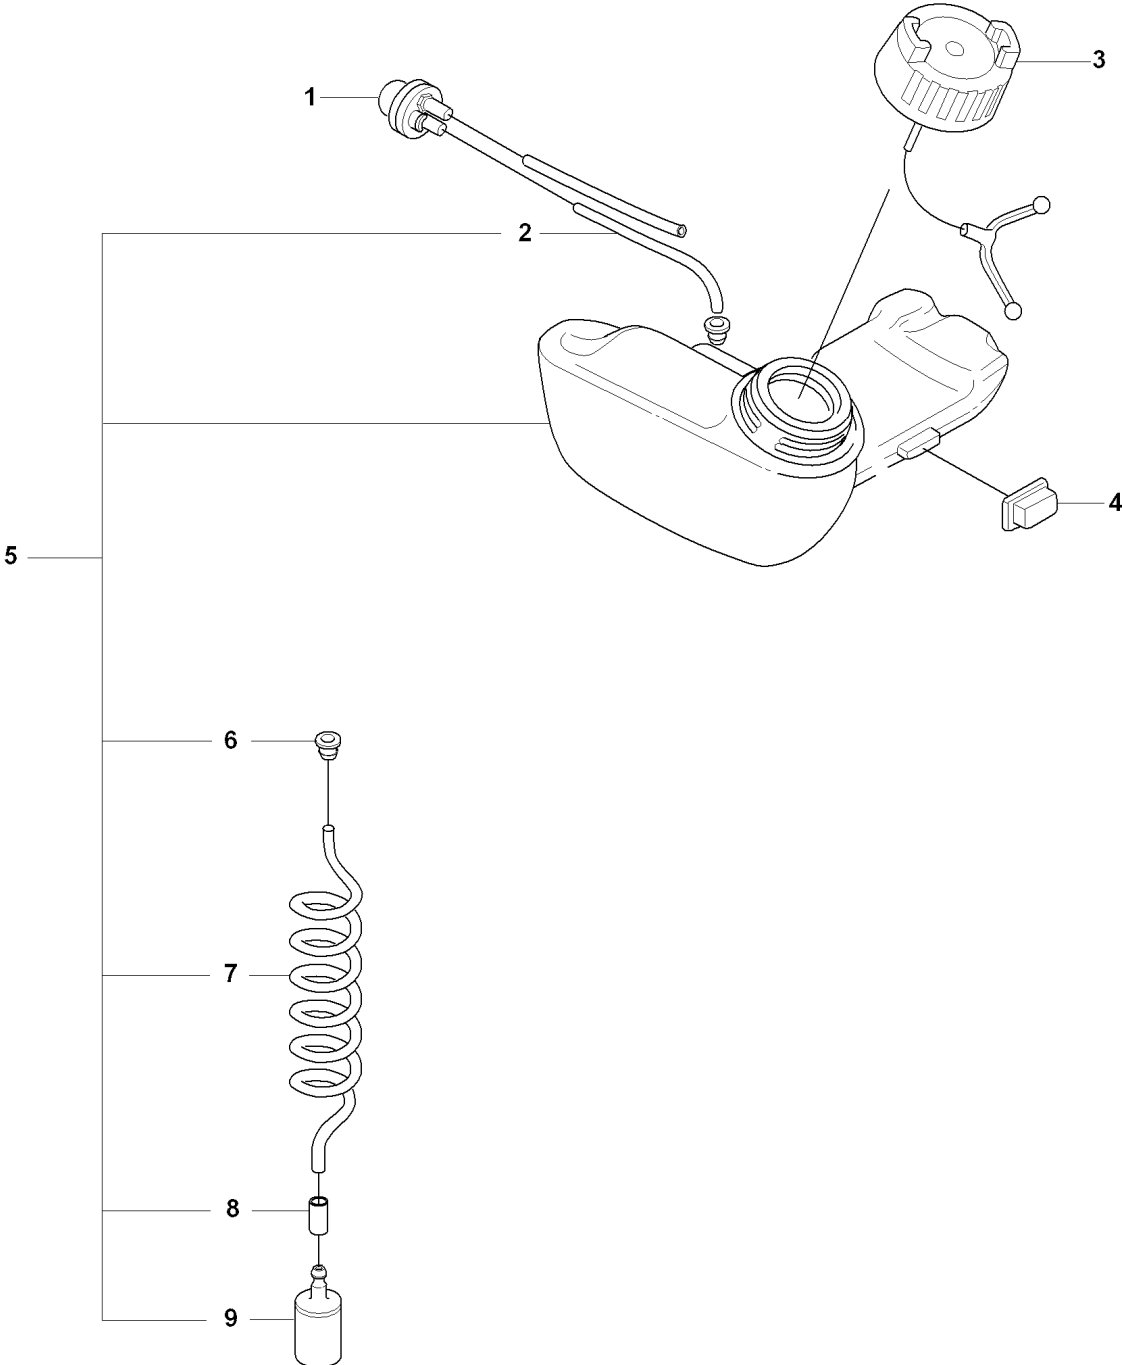

L 323C, L, LD, R, RJ, 325CX, Lx, LDx, Rx, RJx
FUEL TANK

FUEL TANK

325 RX, 20080900001-Current

Ref	Part No	Description	Remark	QTY	KIT
1	503 93 66-01	PURGE		1	
2	537 04 24-01	FUEL HOSE		2	5
3	503 91 18-02	TANK CAP		1	
4	503 91 10-01	SUSPENSION		4	
5	537 06 86-02	FUEL TANK		1	
6	503 73 58-01	BUSHING		2	5
7	544 32 50-01	FUEL HOSE		1	5
8	504 02 24-01	HOSE CLAMP		1	5
9	503 44 32-01	FUEL FILTER		1	5