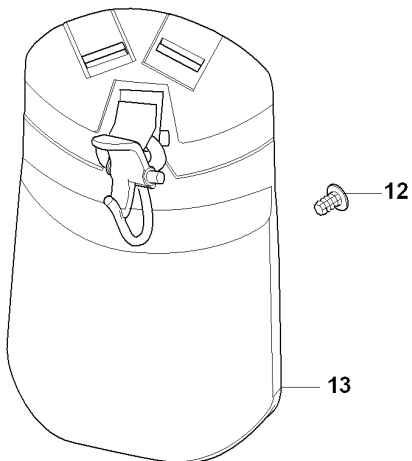

U 323C, L, LD, R, RJ, 325CX, Lx, LDx, Rx, RJx
HARNESS

Duo Balance

HARNES

325 RX, 20080900001-Current

Ref	Part No	Description	Remark	QTY KIT
1	503 99 61-01	BAND		
2	503 99 61-03	BAND		
3	537 27 59-01	HIP PAD		
4	502 02 28-01	HOOK		
5	502 02 30-02	LOCK		4
6	502 02 38-01	SPRING		4
7	502 02 29-02	HOOK		4
8	735 31 09-20	E-CLIP		4
9	537 11 35-01	RETAINER		
10	503 99 61-03	BAND		
11	503 99 61-01	BAND		3
12	537 17 54-01	HIP PAD		3
13	537 27 59-01	HIP PAD		