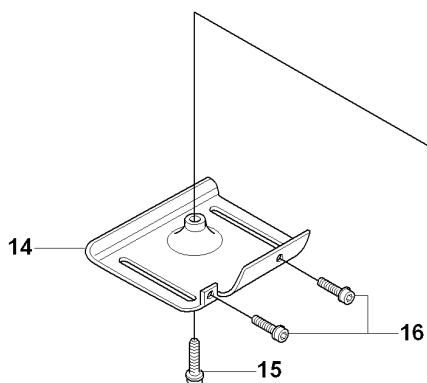

K2 323C, L, LD, R, RJ, 325CX, Lx, LDx, Rx, RJx
STARTER

STARTER

325 RX, 20080900001-Current

Ref	Part No	Description	Remark	QTY KIT	
1	503 87 33-05	STARTER PAWL		2	
2	735 31 08-20	E-CLIP		1	1
3	503 87 36-01	SPRING		2	1
4	503 87 35-02	STARTER PAWL		2	1
6	503 85 28-06	STARTER ASSY			
7	537 37 93-02	SPACING SLEEVE		2	6
8	503 21 77-16	SCREW IHSTC		1	6
9	503 85 89-01	STARTER ROPE		1	6
10	537 00 84-01	STARTER HANDLE		1	6
11	503 96 49-01	STARTER PULLEY		1	6
12	503 85 87-02	STARTER HOUSING		1	6
13	537 37 93-02	SPACING SLEEVE		1	6
14	537 03 41-01	PROTECTIVE PLATE		1	
15	503 20 03-16	SCREW IHSCFM		1	
16	503 21 66-18	SCREW IHSTC		1	
17	503 20 03-16	SCREW IHSCFM		2