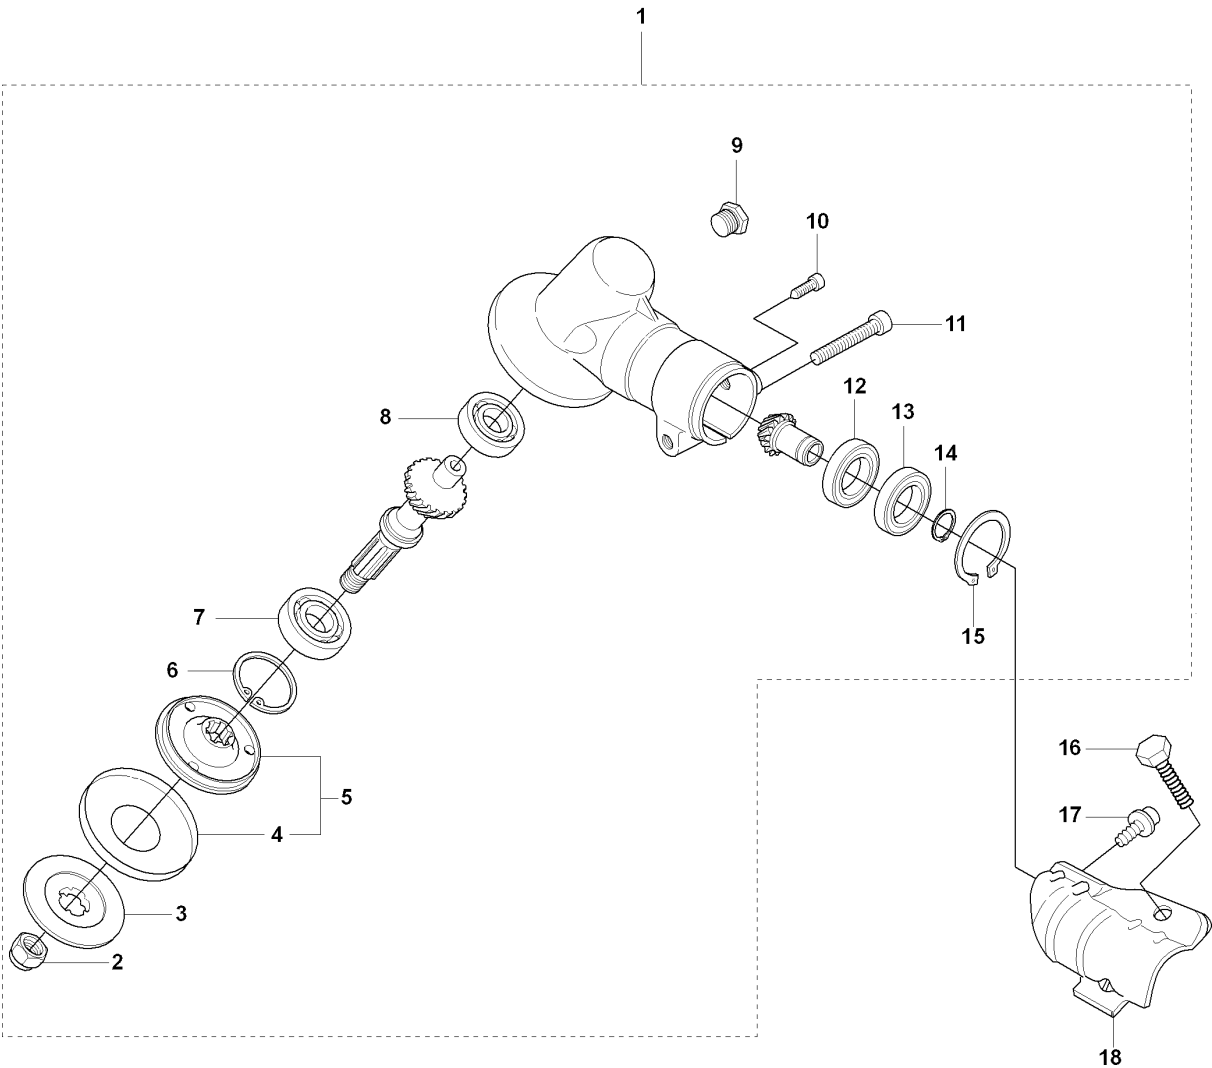

SPARE PARTS LIST

BRUSHCUTTERS/CLEARING SAWS

325 RX, 20080900001-Current

A 323C, L, LD, R, RJ, 325CX, Lx, LDx, Rx, RJx
BEVEL GEAR

BEVEL GEAR

325 RX, 20080900001-Current

Ref	Part No	Description	Remark	QTY	KIT
1	537 19 92-02	BEVEL GEAR ASSY		1	
2	503 85 63-01	NUT		1	1
3	537 28 56-01	SUPPORT FLANGE		1	1
4	537 29 26-01	CUP		1	1
5	537 23 49-01	DRIVER ASSY		1	1
6	735 31 28-10	CIRCLIP		1	1
7	503 25 24-01	BALL BEARING		1	1
8	738 21 98-00	BALL BEARING		1	1
9	503 20 15-01	SCREW		1	1
10	503 20 14-12	SCREW IHSCFMO		1	1
11	503 20 07-25	SCREW IHSCFM		1	1
12	738 21 99-00	BALL BEARING		1	1
13	738 21 99-02	BALL BEARING		1	1
14	735 31 11-00	CIRCLIP		1	1
15	735 31 25-10	CIRCLIP		1	1
16	725 23 70-51	SCREW		1	
17	503 20 07-12	SCREW IHSCFM		1	
18	503 93 55-01	CLAMP.GUARD		1	

E 323R, 325Rx
SHAFT & HANDLE

SHAFT & HANDLE

325 RX, 20080900001-Current

Ref	Part No	Description	Remark	QTY	KIT
1	725 23 86-51	SCREW EHHM		1	
2	502 20 38-01	KNOB		1	
3	503 72 29-01	COVER		1	
4	503 72 43-09	HANDLEBAR		1	
5	537 17 28-01	HANDLE		1	4
6	537 17 29-01	COVER		1	4
7	731 23 14-01	HEXAGON NUT		1	4
8	503 75 00-01	HANDLEBAR BRACKET		1	4
9	502 21 12-01	STAPLE		1	4
10	503 20 02-45	SCREW IHSCFM		1	4
11	503 88 88-01	TUBE		1	
12	502 21 12-01	STAPLE		1	
13	503 88 23-01	BRACKET		1	
14	503 20 07-16	SCREW IHSCFM		1	
15	503 94 10-01	HOOK		1	
16	503 21 75-25	SCREW IHSCFT		2	
17	502 19 71-01	SQUARE NUT		1	
18	731 23 14-01	HEXAGON NUT		1	
19	537 23 48-01	DRIVE SHAFT		1	
20	735 31 12-00	CIRCLIP		1	
21	537 23 75-01	CLUTCH DRUM ASSY		1	
22	537 29 48-01	LABEL		1	