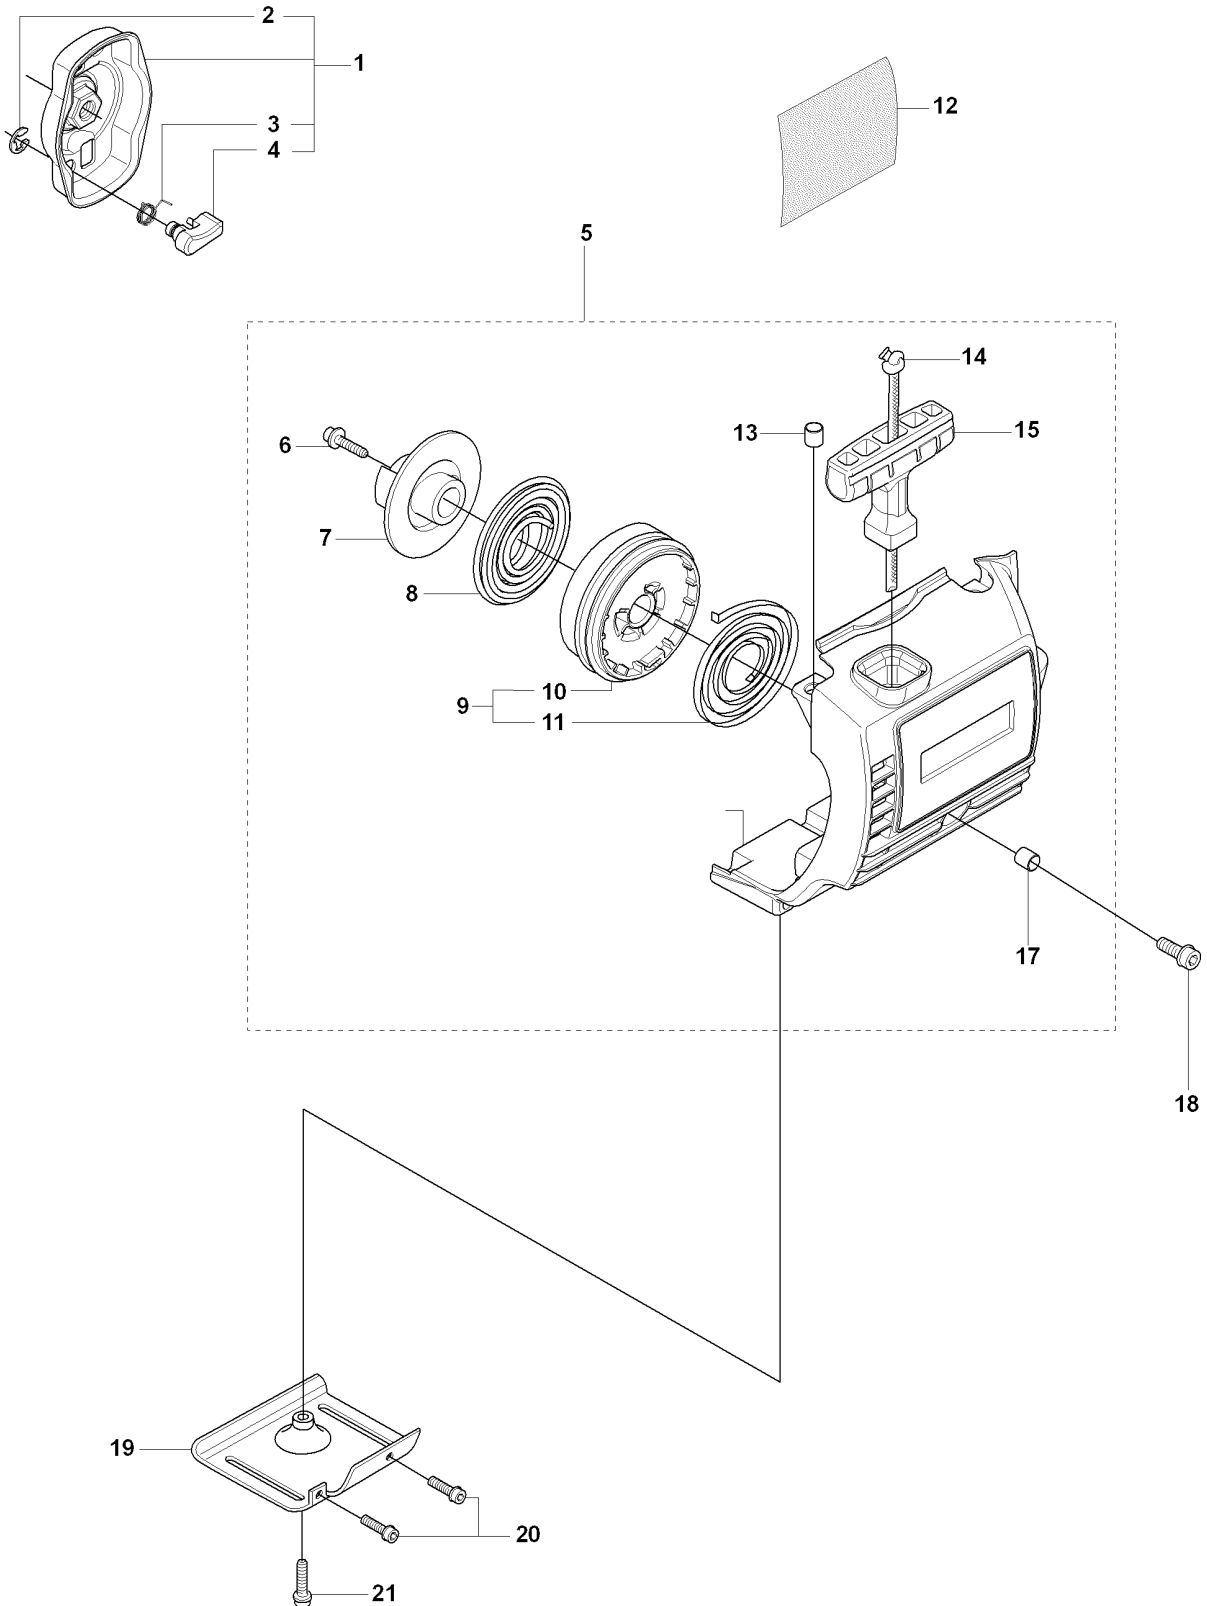

J 323C, L, LD, R, RJ, 325CX, Lx, LDx, Rx, RJx
CARBURETOR & AIRFILTER

CARBURETOR & AIR FILTER

325 RX, 20080900001-Current

Ref	Part No	Description	Remark	QTY	KIT
1	502 20 65-03	SCREW EHHM		1	
2	502 20 40-01	KNOB		1	
3	503 88 80-02	FILTER COVER		1	
4	537 18 63-01	AIR FILTER		1	
5	503 21 75-16	SCREW IHSCFT		1	
6	503 96 25-01	CHOKE CONTROL		1	
7	503 91 09-01	INSULATION WALL		1	
8	503 22 65-04	SQUARE NUT		2	
9	503 94 26-01	INLET PIPE		1	
10	503 20 03-25	SCREW IHSCFM		2	
11	503 49 71-01	GASKET		1	
12	503 28 34-01	CARBURETTOR	Zama C1Q-EL24, NOT FOR US	1	
12	576 01 98-01	CARBURETTOR	Hualong HQ-2, only option for US	1	
13	731 23 14-01	HEXAGON NUT		1	15
14	503 88 79-01	HUB CAP		1	15
15	503 89 03-01	FILTER HOLDER		1	

K1 323C, L, LD, R, RJ, 325CX, Lx, LDx, Rx, RJx
STARTER

STARTER

325 RX, 20080900001-Current

Ref	Part No	Description	Remark	QTY	KIT
1	503 87 33-05	STARTER PAWL		1	
2	735 31 08-20	E-CLIP		2	1
3	503 87 36-01	SPRING		2	1
4	503 87 35-02	STARTER PAWL		2	1
5	544 07 11-02	STARTER ASSY		1	
6	503 21 77-25	SCREW IHSCFT		1	5
7	544 03 87-02	DRIVER		1	5
8	544 03 88-02	SPRING		1	5
9	544 16 65-01	STARTER PULLEY ASSY		1	5
10	544 03 86-01	STARTER PULLEY		1	5, 9
11	503 85 90-01	RECOIL SPRING		1	5, 9
12	537 35 34-04	LABEL		1	
12	537 35 34-05	LABEL		1	
12	537 35 34-07	LABEL		1	
12	537 35 34-08	LABEL		1	
12	537 35 34-14	LABEL		1	
12	537 35 34-16	LABEL		1	
12	537 35 34-12	LABEL		1	
12	537 35 34-13	LABEL		1	
12	537 35 34-18	LABEL		1	
13	537 37 93-02	SPACING SLEEVE		2	
14	503 85 89-01	STARTER ROPE		1	5
15	537 00 84-01	STARTER HANDLE		1	5
16	537 41 16-01	STARTER HOUSING		1	5
17	537 37 93-02	SPACING SLEEVE		1	5
18	503 21 68-20	SCREW IHSCFT		1	
18	503 20 03-16	SCREW IHSCFM		1	
19	537 03 41-01	PROTECTIVE PLATE		1	
20	503 21 66-18	SCREW IHSCFT		1	
21	503 20 03-16	SCREW IHSCFM		1	