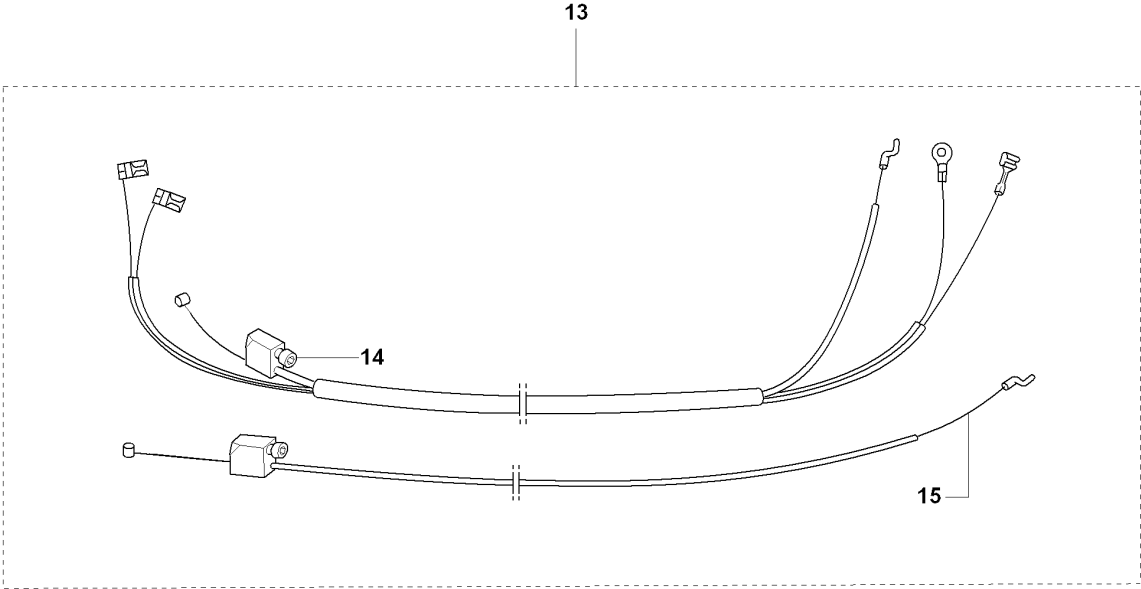

E 323R, 325Rx
SHAFT & HANDLE

SHAFT & HANDLE

325 RX, 20080900001-Current

Ref	Part No	Description	Remark	QTY	KIT
1	725 23 86-51	SCREW EHHM		1	
2	502 20 38-01	KNOB		1	
3	503 72 29-01	COVER		1	
4	503 72 43-09	HANDLEBAR		1	
5	537 17 28-01	HANDLE		1	4
6	537 17 29-01	COVER		1	4
7	731 23 14-01	HEXAGON NUT		1	4
8	503 75 00-01	HANDLEBAR BRACKET		1	4
9	502 21 12-01	STAPLE		1	4
10	503 20 02-45	SCREW IHSCFM		1	4
11	503 88 88-01	TUBE		1	
12	502 21 12-01	STAPLE		1	
13	503 88 23-01	BRACKET		1	
14	503 20 07-16	SCREW IHSCFM		1	
15	503 94 10-01	HOOK		1	
16	503 21 75-25	SCREW IHSCFT		2	
17	502 19 71-01	SQUARE NUT		1	
18	731 23 14-01	HEXAGON NUT		1	
19	537 23 48-01	DRIVE SHAFT		1	
20	735 31 12-00	CIRCLIP		1	
21	537 23 75-01	CLUTCH DRUM ASSY		1	
22	537 29 48-01	LABEL		1	

G 323R, 325Rx
THROTTLE CONTROLS

HANDLE & CONTROLS

325 RX, 20080900001-Current

Ref	Part No	Description	Remark	QTY	KIT
1	537 42 45-13	HANDLE ASSY		1	
2	503 21 66-16	SCREW IH SCT		2	1
3	537 41 90-01	SWITCH		1	1
4	537 16 07-01	THROTTLE LOCKOUT		1	1
5	506 49 77-01	THROTTLE CONTROL		1	1
6	537 17 43-01	SPRING		1	1
7	537 17 42-01	SPRING THROTTLE TRIG		1	1
8	537 16 03-02	HANDLE HALF		1	1
10	537 16 02-09	HANDLE HALF		1	1
11	503 22 10-13	HEXAGON NUT		1	1
12	503 20 07-35	SCREW IH SCFM		1	
13	537 42 44-01	WIRING ASSY		1	
14	503 21 66-16	SCREW IH SCT		1	13
15	537 17 39-01	THROTTLE CABLE ASSY		1	13