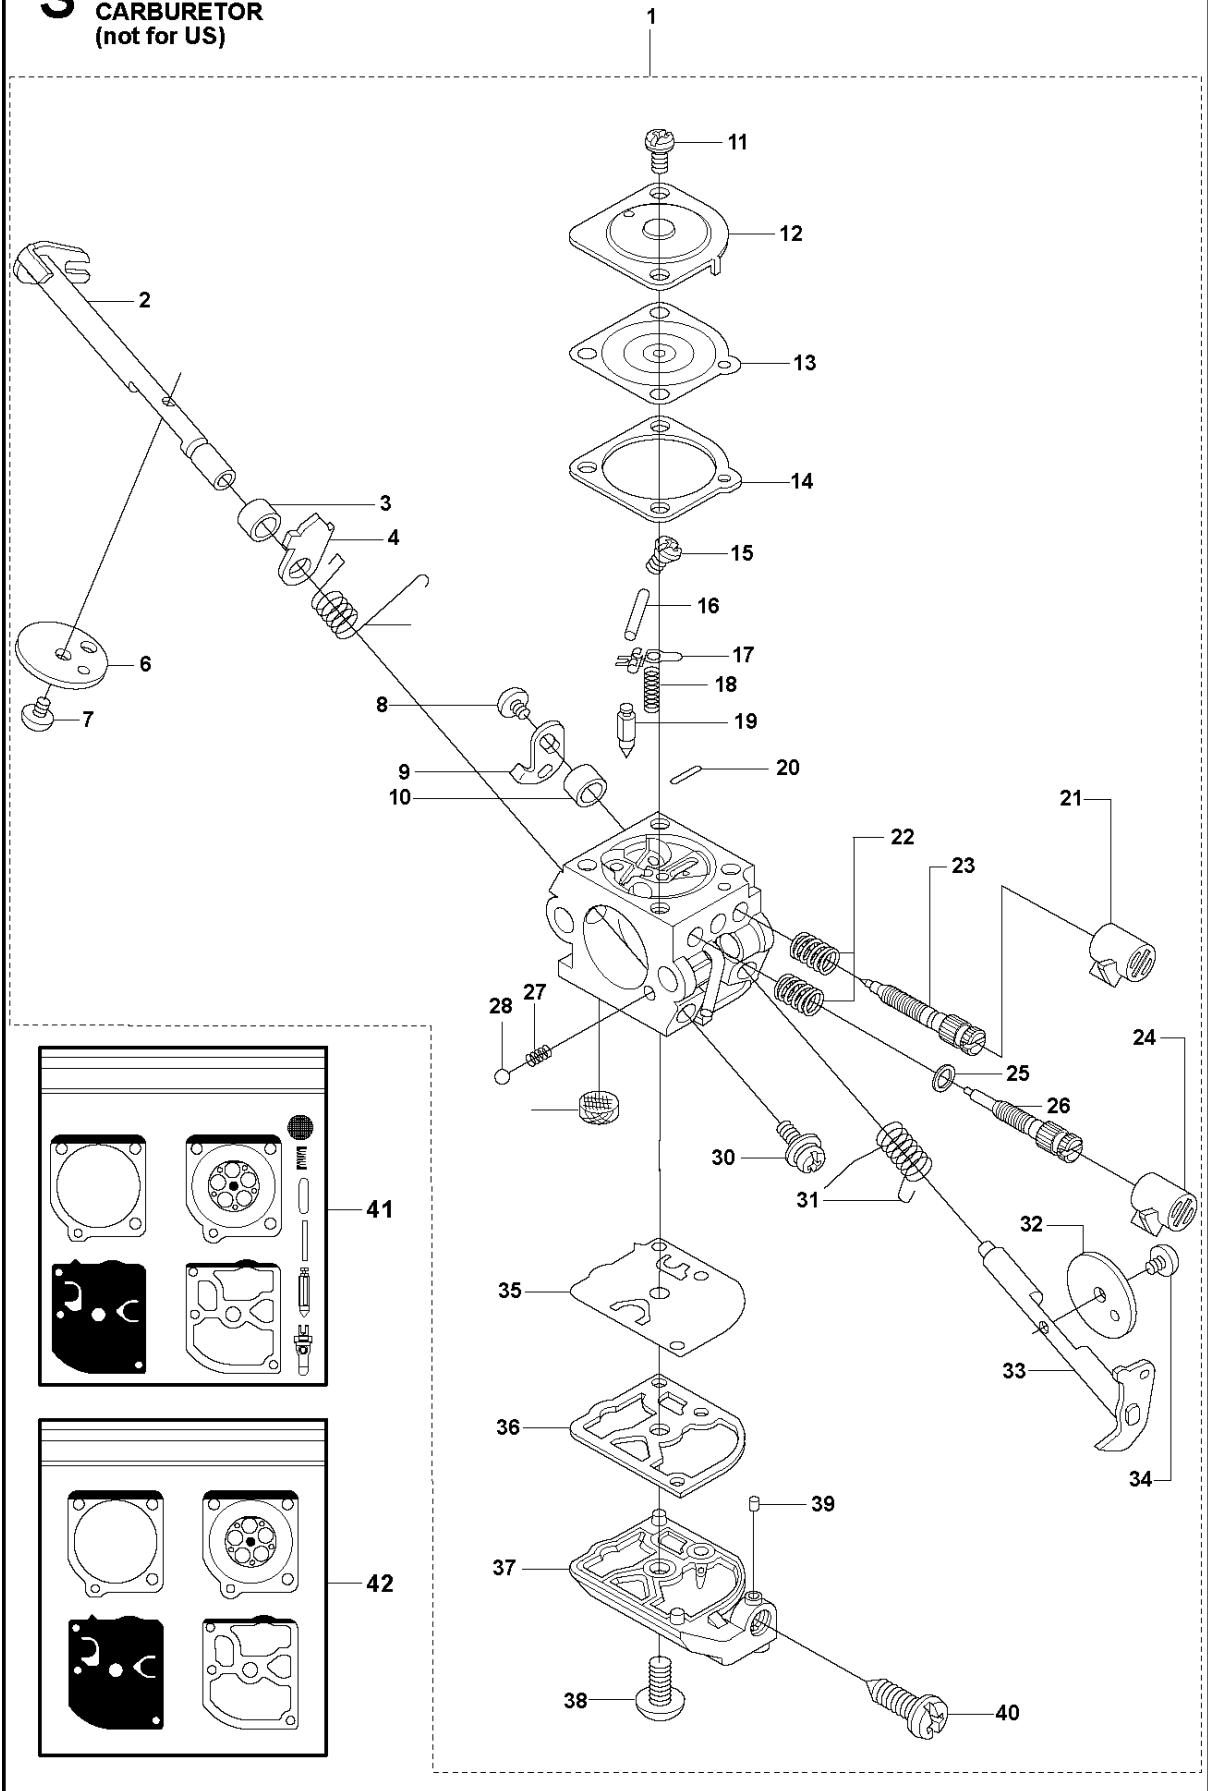

S 323C, L, LD, R, RJ, 325CX, Lx, LDx, Rx, RJx
CARBURETOR
(not for US)

Ref	Part No	Description	Remark	QTY KIT	
1	503 28 34-01	CARBURETTOR		0	
2	537 37 03-01	VALVE		1	1
3	503 48 19-01	COLLAR		1	1
4	537 04 90-01	LEVER		1	1
5	537 02 10-01	SPRING		1	1
6	537 37 03-01	VALVE		1	1
7	503 48 18-01	SCREW		1	1
8	503 47 90-01	SCREW		1	1
9	537 01 98-01	LEVER		1	1
10	503 47 89-01	COLLAR		1	1
11	503 48 05-01	SCREW		2	1
12	503 97 43-01	COVER		1	1
13	537 04 89-01	DIAPHRAGM		1	1, 41, 42
14	537 02 04-01	GASKET		1	1, 41, 42
15	503 48 01-01	SCREW		1	1
16	503 48 00-01	PIN RETAINING SCREW		1	1, 41
17	503 66 59-01	LEVER		1	1, 41
18	537 02 03-01	SPRING		1	1, 41
19	503 47 97-01	VALVE		1	1, 41
20	537 02 08-01	PLUG		1	1, 41
21	537 02 16-01	LIMITER CAP		1	1
22	503 48 08-01	SPRING		1	1
23	537 12 78-01	SCREW		1	1
24	537 02 16-01	LIMITER CAP		1	1
25	503 97 40-01	WASHER		1	1
26	537 02 06-01	SCREW		1	1
27	537 01 26-01	SPRING		1	1
28	537 01 25-01	BALL		1	1
29	503 53 57-01	STRAINER		1	1, 41
30	503 75 53-01	SCREW		1	1
31	537 01 97-01	SPRING		1	1
32	537 01 99-01	VALVE		1	1
33	537 01 96-01	SHAFT ASSY		1	1
34	503 47 92-01	SCREW		1	1
35	537 02 00-01	DIAPHRAGM PUMP		1	1, 41, 42
36	537 02 01-01	GASKET		1	1, 41, 42
37	537 02 02-01	COVER		1	1
38	503 47 96-01	SCREW		1	1
39	503 48 11-01	PIECE		1	1
40	537 02 07-01	SCREW		1	1
41	531 00 45-53	GASKET KIT		1	
42	531 00 45-52	GASKET KIT		1