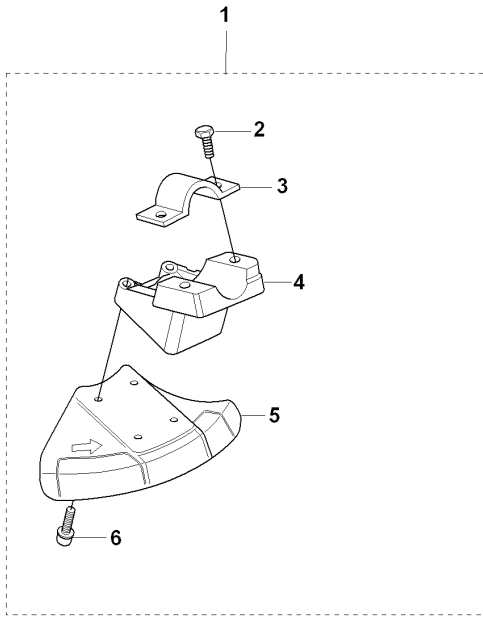

Q 323C, L, LD, R, RJ, 325CX, Lx, LDx, Rx, RJx
CRANK SHAFT

CRANKSHAFT

325 RX, 20080900001-Current

Ref	Part No	Description	Remark	QTY KIT	
1	503 85 24-75	CRANKSHAFT ASSY			
2	503 94 02-03	BEARING CAGE		1	1
3	503 71 22-01	BEARING		1	1
4	503 94 02-03	BEARING CAGE		1	1

R 323C, L, LD, R, RJ, 325CX, Lx, LDx, Rx, RJx
ACCESSORIES

GUARDS

325 RX, 20080900001-Current

Ref	Part No	Description	Remark	QTY	KIT
1	537 29 95-01	SAW BLADE GUARD		1	
2	725 23 68-71	SCREW EHHM		2	1
3	537 04 75-01	CLAMP		1	1
4	537 29 34-01	ADAPTER		1	1
5	502 27 22-01	SAW BLADE GUARD		1	1
6	503 21 75-16	SCREW IHSCFT		4	1
7	537 07 67-01	TRIMMER GUARD		1	
8	503 21 07-16	SCREW IHSCFT		1	7
9	503 79 88-01	BLADE		1	7
10	503 93 42-02	COMBINATION GUARD		1	
11	503 21 07-16	SCREW IHSCFT		1	10
12	503 79 88-01	BLADE		1	10
13	503 97 71-01	TRIMMER GUARD ASSY		1	
14	503 21 07-16	SCREW IHSCFT		1	13
15	503 79 88-01	BLADE		1	13