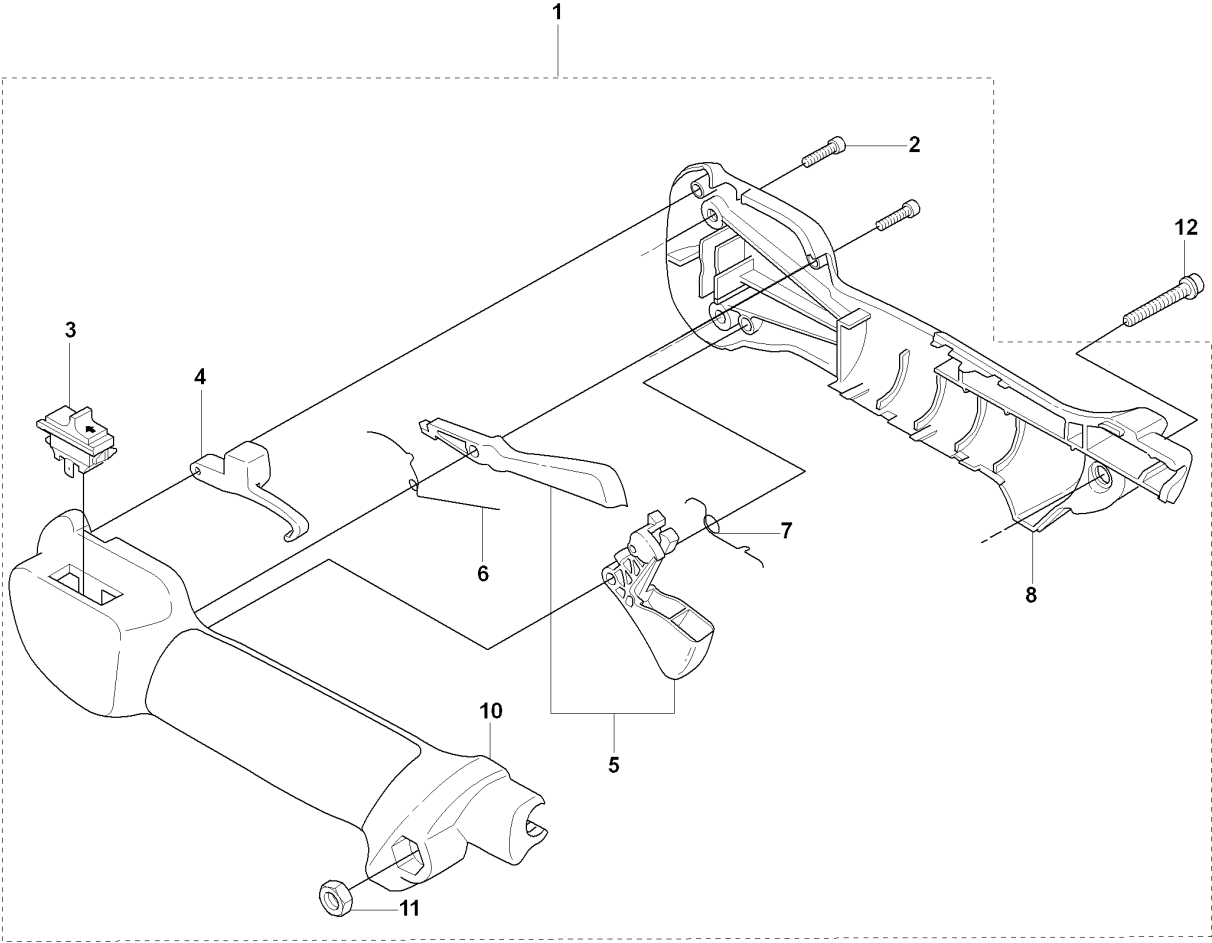

E 323R, 325Rx
SHAFT & HANDLE

SHAFT & HANDLE

325 RX, 20080900001-Current

Ref	Part No	Description	Remark	QTY	KIT
1	725 23 86-51	SCREW EHHM		1	
2	502 20 38-01	KNOB		1	
3	503 72 29-01	COVER		1	
4	503 72 43-09	HANDLEBAR		1	
5	537 17 28-01	HANDLE		1	4
6	537 17 29-01	COVER		1	4
7	731 23 14-01	HEXAGON NUT		1	4
8	503 75 00-01	HANDLEBAR BRACKET		1	4
9	502 21 12-01	STAPLE		1	4
10	503 20 02-45	SCREW IHSCFM		1	4
11	503 88 88-01	TUBE		1	
12	502 21 12-01	STAPLE		1	
13	503 88 23-01	BRACKET		1	
14	503 20 07-16	SCREW IHSCFM		1	
15	503 94 10-01	HOOK		1	
16	503 21 75-25	SCREW IHSCFT		2	
17	502 19 71-01	SQUARE NUT		1	
18	731 23 14-01	HEXAGON NUT		1	
19	537 23 48-01	DRIVE SHAFT		1	
20	735 31 12-00	CIRCLIP		1	
21	537 23 75-01	CLUTCH DRUM ASSY		1	
22	537 29 48-01	LABEL		1	

G 323R, 325Rx
THROTTLE CONTROLS

HANDLE & CONTROLS

325 RX, 20080900001-Current

Ref	Part No	Description	Remark	QTY	KIT
1	537 42 45-13	HANDLE ASSY		1	
2	503 21 66-16	SCREW IH SCT		2	1
3	537 41 90-01	SWITCH		1	1
4	537 16 07-01	THROTTLE LOCKOUT		1	1
5	506 49 77-01	THROTTLE CONTROL		1	1
6	537 17 43-01	SPRING		1	1
7	537 17 42-01	SPRING THROTTLE TRIG		1	1
8	537 16 03-02	HANDLE HALF		1	1
10	537 16 02-09	HANDLE HALF		1	1
11	503 22 10-13	HEXAGON NUT		1	1
12	503 20 07-35	SCREW IH SCFM		1	
13	537 42 44-01	WIRING ASSY		1	
14	503 21 66-16	SCREW IH SCT		1	13
15	537 17 39-01	THROTTLE CABLE ASSY		1	13