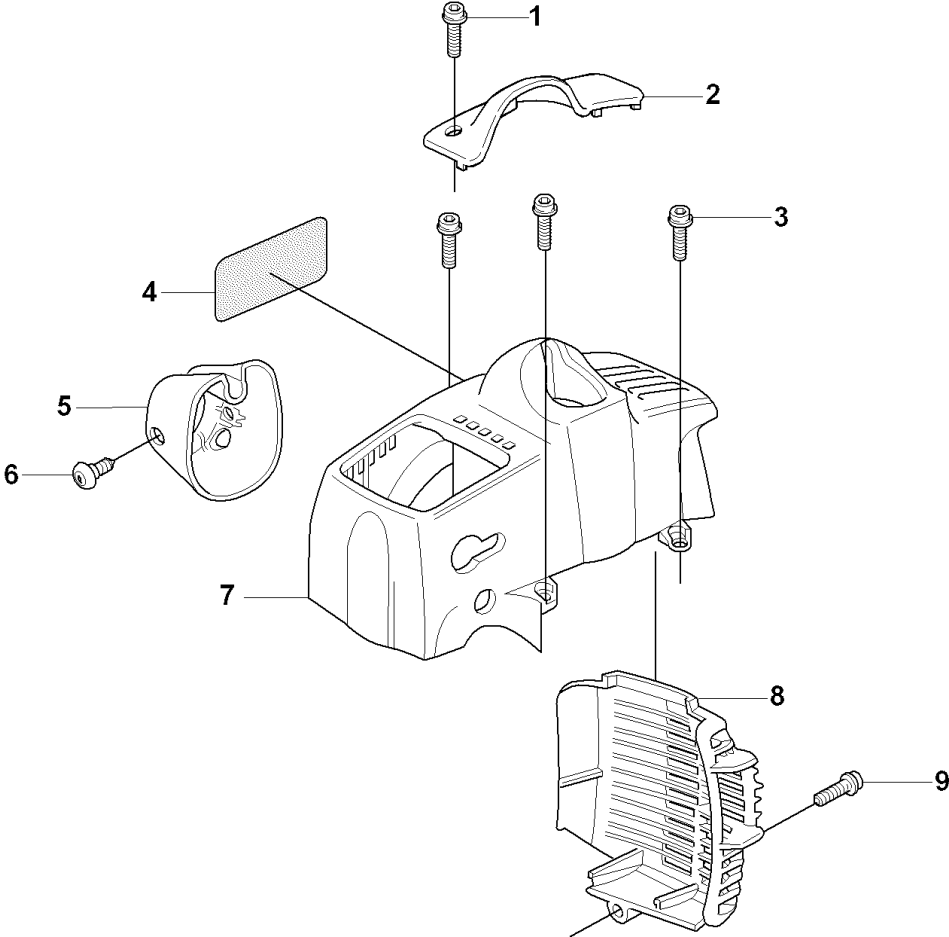

G 323R, 325Rx
THROTTLE CONTROLS

HANDLE & CONTROLS

325 RX, 20080900001-Current

Ref	Part No	Description	Remark	QTY	KIT
1	537 42 45-13	HANDLE ASSY		1	
2	503 21 66-16	SCREW IH SCT		2	1
3	537 41 90-01	SWITCH		1	1
4	537 16 07-01	THROTTLE LOCKOUT		1	1
5	506 49 77-01	THROTTLE CONTROL		1	1
6	537 17 43-01	SPRING		1	1
7	537 17 42-01	SPRING THROTTLE TRIG		1	1
8	537 16 03-02	HANDLE HALF		1	1
10	537 16 02-09	HANDLE HALF		1	1
11	503 22 10-13	HEXAGON NUT		1	1
12	503 20 07-35	SCREW IH SCFM		1	
13	537 42 44-01	WIRING ASSY		1	
14	503 21 66-16	SCREW IH SCT		1	13
15	537 17 39-01	THROTTLE CABLE ASSY		1	13

H 323C, L, LD, R, RJ, 325CX, Lx, LDx, Rx, RJx
COVER

COVER

325 RX, 20080900001-Current

Ref	Part No	Description	Remark	QTY KIT
1	503 21 35-12	SCREW CCRPANT		2
2	537 10 44-01	ARM PROTECTION		1
3	503 21 68-20	SCREW IHSCFT		3
3	503 20 03-16	SCREW IHSCFM		3
4	537 35 33-14	LABEL		1
4	537 35 33-16	LABEL		1
4	537 35 33-17	LABEL		1
4	537 35 33-15	LABEL		1
4	537 35 33-20	LABEL		1
4	537 35 33-24	LABEL		1
4	537 35 33-22	LABEL		1
4	537 35 33-23	LABEL		1
4	537 35 33-26	LABEL		1
5	503 97 21-01	COVER		1
6	503 96 13-01	SCREW		2
7	503 87 18-02	CYLINDER COVER		1
8	537 32 08-03	HEAT PROTECTOR		1
9	503 21 68-20	SCREW IHSCFT		1
9	503 20 03-16	SCREW IHSCFM		1