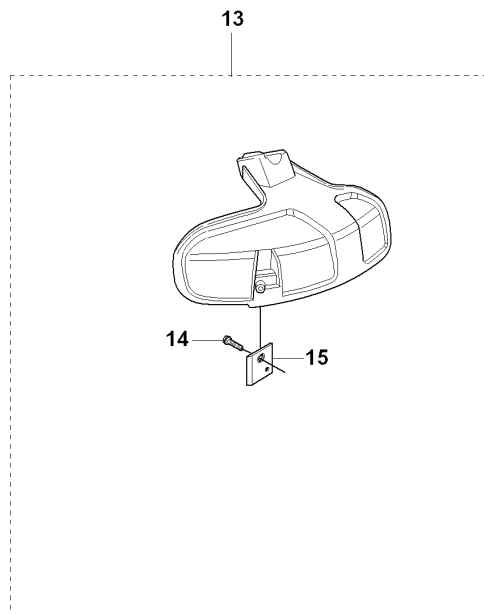

R 323C, L, LD, R, RJ, 325CX, Lx, LDx, Rx, RJx
ACCESSORIES

GUARDS

325 RX, 20080900001-Current

Ref	Part No	Description	Remark	QTY	KIT
1	537 29 95-01	SAW BLADE GUARD		1	
2	725 23 68-71	SCREW EHHM		2	1
3	537 04 75-01	CLAMP		1	1
4	537 29 34-01	ADAPTER		1	1
5	502 27 22-01	SAW BLADE GUARD		1	1
6	503 21 75-16	SCREW IHSCFT		4	1
7	537 07 67-01	TRIMMER GUARD		1	
8	503 21 07-16	SCREW IHSCFT		1	7
9	503 79 88-01	BLADE		1	7
10	503 93 42-02	COMBINATION GUARD		1	
11	503 21 07-16	SCREW IHSCFT		1	10
12	503 79 88-01	BLADE		1	10
13	503 97 71-01	TRIMMER GUARD ASSY		1	
14	503 21 07-16	SCREW IHSCFT		1	13
15	503 79 88-01	BLADE		1	13