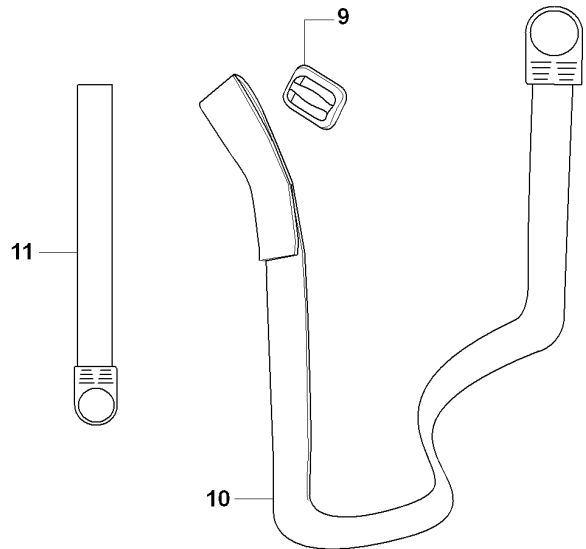

U 323C, L, LD, R, RJ, 325CX, Lx, LDx, Rx, RJx
HARNESS

Duo Balance

HARNES

325 RX, 20080900001-Current

Ref	Part No	Description	Remark	QTY KIT
1	503 99 61-01	BAND		
2	503 99 61-03	BAND		
3	537 27 59-01	HIP PAD		
4	502 02 28-01	HOOK		
5	502 02 30-02	LOCK		4
6	502 02 38-01	SPRING		4
7	502 02 29-02	HOOK		4
8	735 31 09-20	E-CLIP		4
9	537 11 35-01	RETAINER		
10	503 99 61-03	BAND		
11	503 99 61-01	BAND		3
12	537 17 54-01	HIP PAD		3
13	537 27 59-01	HIP PAD