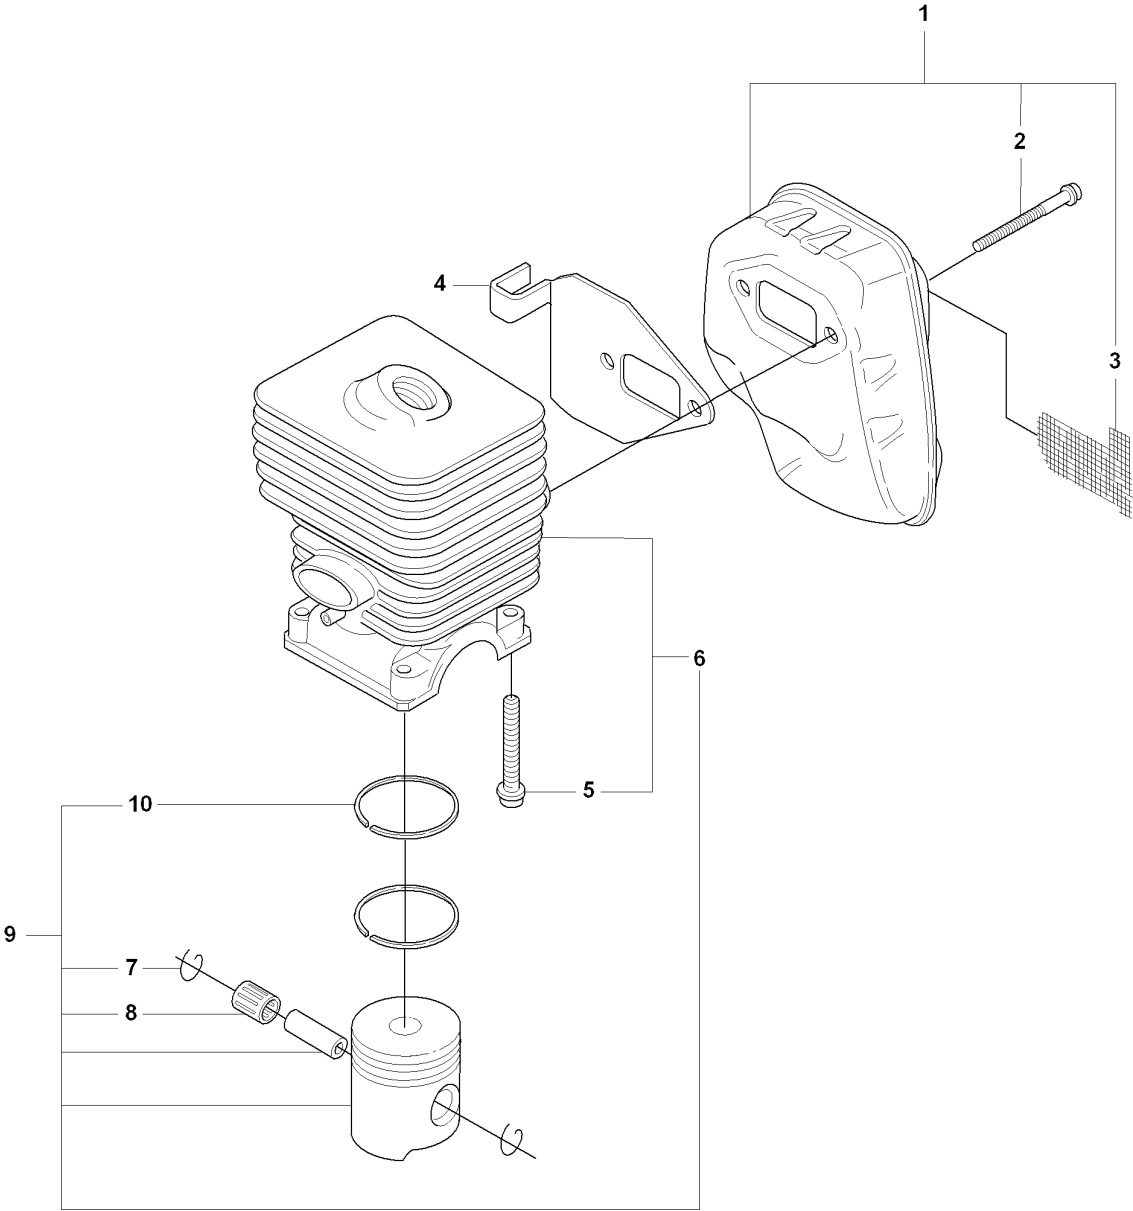

N 323C, L, LD, R, RJ, 325CX, Lx, LDx, Rx, RJx
CYLINDER PISTON & MUFFLER

CYLINDER, PISTON & MUFFLER

325 RX, 20080900001-Current

Ref	Part No	Description	Remark	QTY	KIT
1	537 16 19-01	MUFFLER ASSY		1	
2	502 07 81-01	SCREW EHHFM		2	1
3	503 87 17-01	SPARK ARRESTER SCREEN		1	1
4	537 01 41-01	GASKET		1	
5	503 20 07-35	SCREW IHSCFM		4	6
6	537 03 20-08	CYLINDER		1	
7	737 44 08-00	CIRCLIP		1	9
8	503 71 22-01	BEARING		1	9
9	537 40 59-02	PISTON		1	6
10	537 40 62-01	PISTON RING		2	9