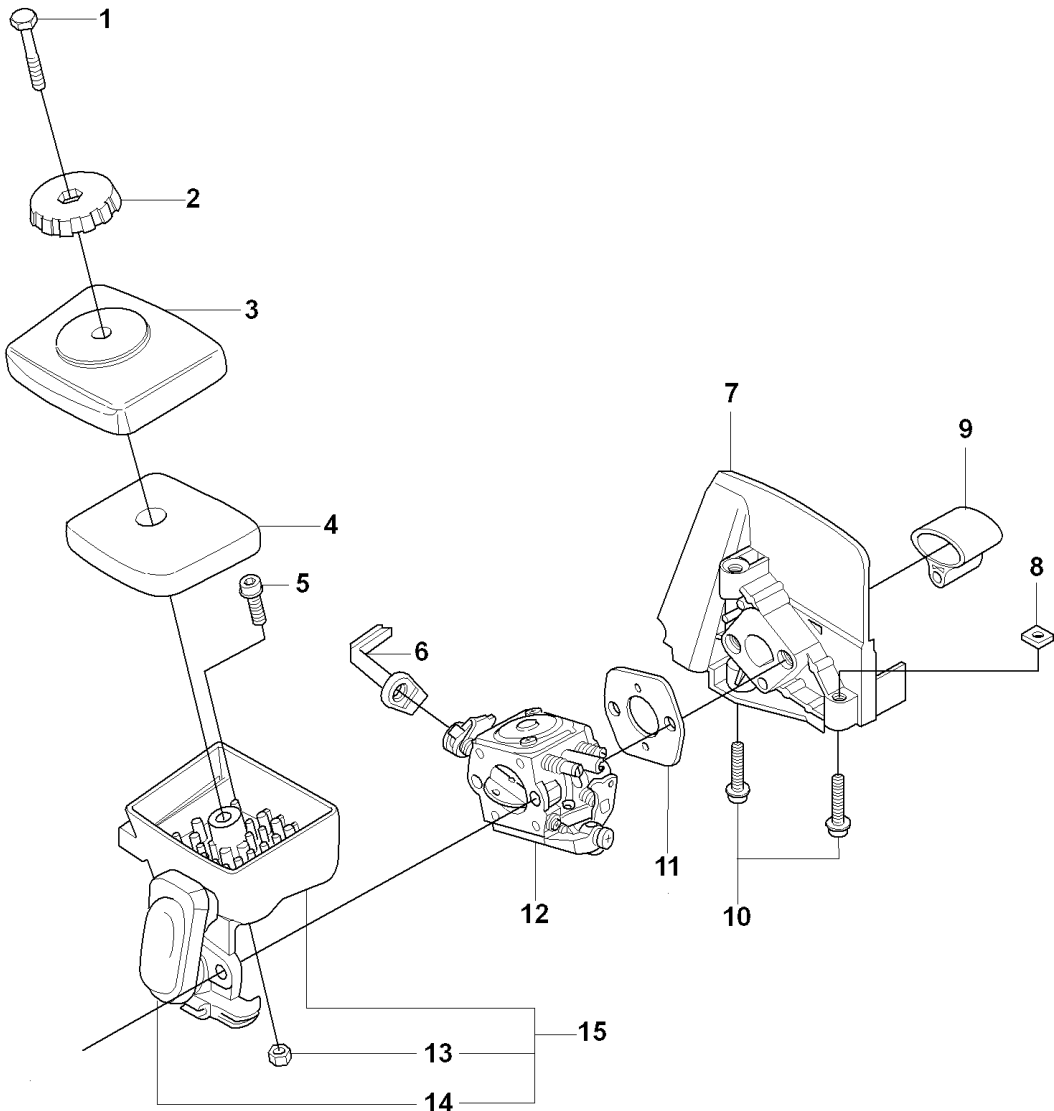

J 323C, L, LD, R, RJ, 325CX, Lx, LDx, Rx, RJx
CARBURETOR & AIRFILTER

CARBURETOR & AIR FILTER

325 RX, 20080900001-Current

Ref	Part No	Description	Remark	QTY	KIT
1	502 20 65-03	SCREW EHHM		1	
2	502 20 40-01	KNOB		1	
3	503 88 80-02	FILTER COVER		1	
4	537 18 63-01	AIR FILTER		1	
5	503 21 75-16	SCREW IHSCFT		1	
6	503 96 25-01	CHOKE CONTROL		1	
7	503 91 09-01	INSULATION WALL		1	
8	503 22 65-04	SQUARE NUT		2	
9	503 94 26-01	INLET PIPE		1	
10	503 20 03-25	SCREW IHSCFM		2	
11	503 49 71-01	GASKET		1	
12	503 28 34-01	CARBURETTOR	Zama C1Q-EL24, NOT FOR US	1	
12	576 01 98-01	CARBURETTOR	Hualong HQ-2, only option for US	1	
13	731 23 14-01	HEXAGON NUT		1	15
14	503 88 79-01	HUB CAP		1	15
15	503 89 03-01	FILTER HOLDER		1