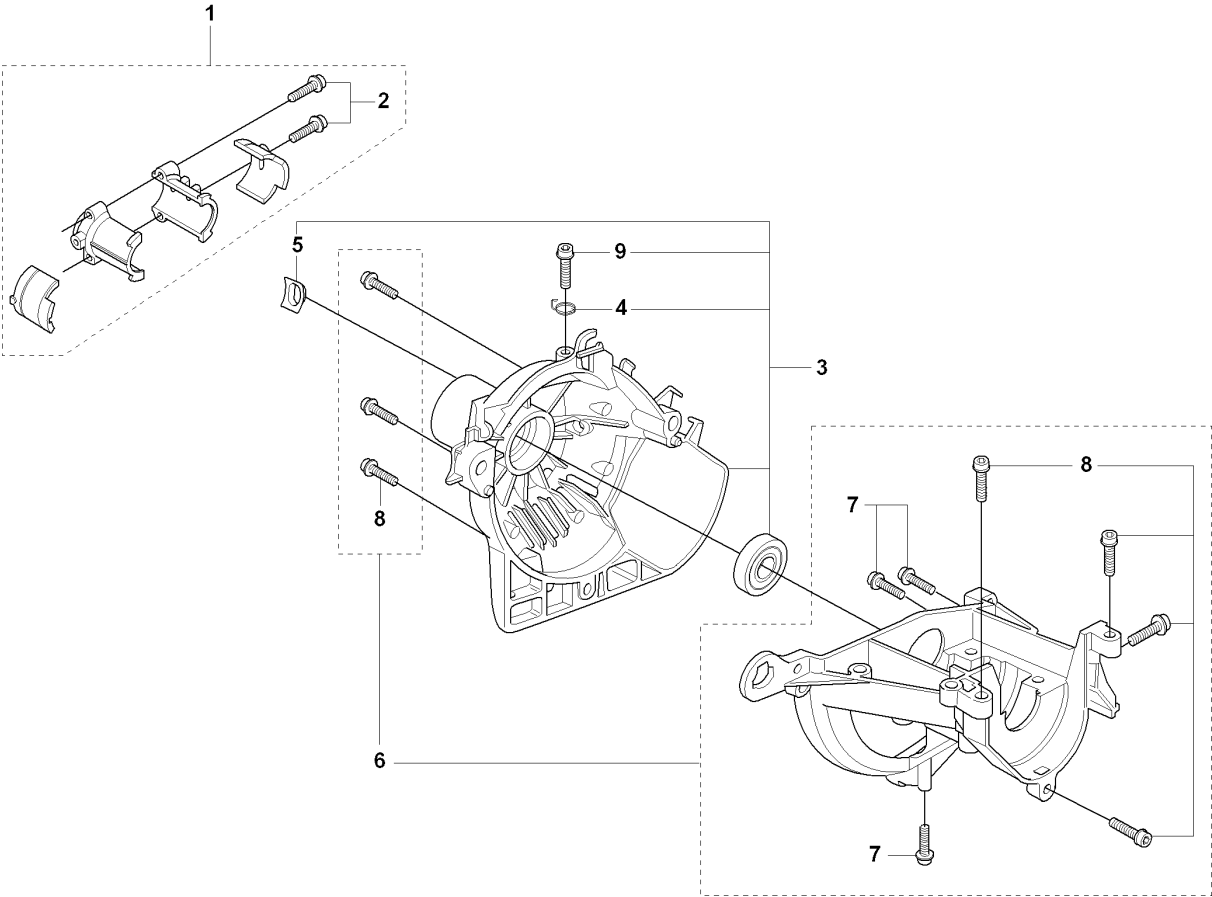

P 326
CRANK CASE

CRANKCASE & CLUTCHDRUM

325 RX, 20080900001-Current

Ref	Part No	Description	Remark	QTY	KIT
1	537 30 96-01	SLEEVE		1	
2	503 21 68-25	SCREW IHSCFT		2	1
3	537 04 12-07	CLUTCH COVER		1	
4	537 07 36-01	SPRING		1	3
5	537 42 50-01	PROTECTIVE PLATE		1	3
6	537 04 11-03	CRANKCASE		1	
7	503 21 66-18	SCREW IHST		3	6
8	503 20 03-16	SCREW IHSCFM		7	6
9	503 20 03-16	SCREW IHSCFM		1	3