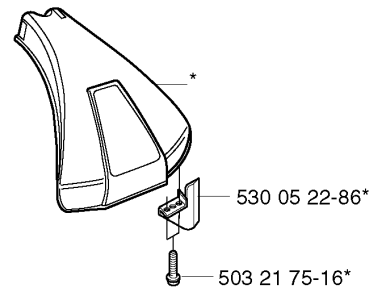

*compl 537 02 61-01
323C
325C