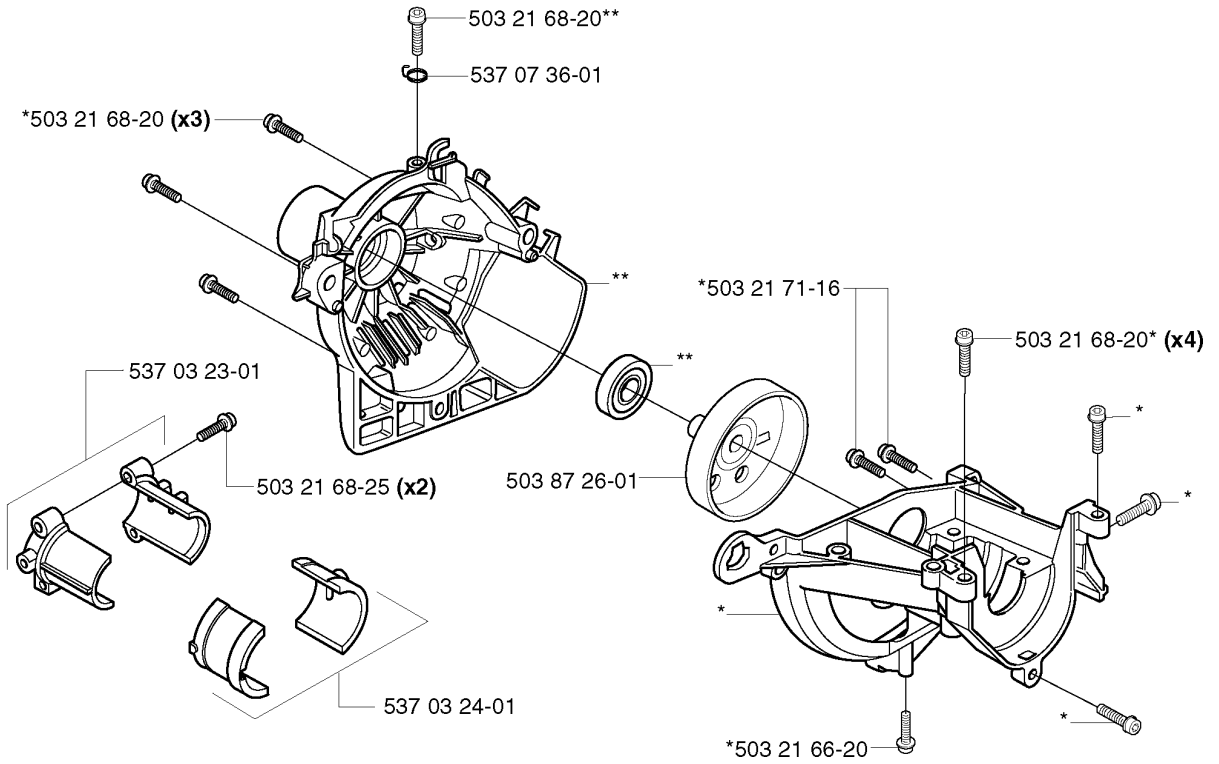

N *compl 537 04 11-01
**compl 537 04 12-03