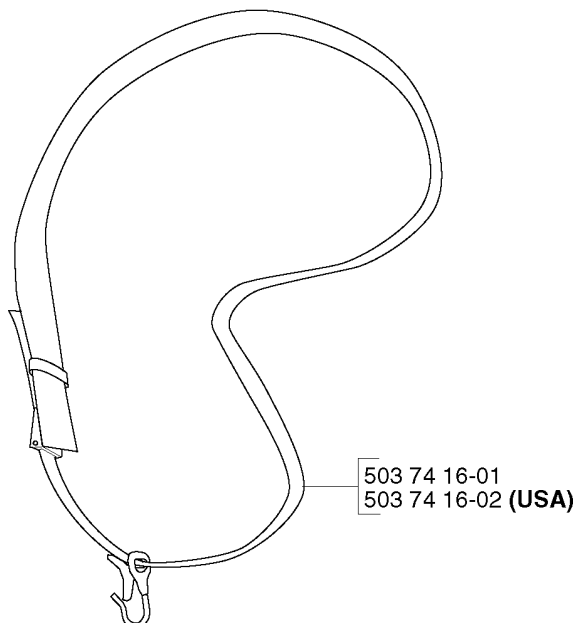

compl 503 73 63-03
compl 503 73 63-04 (USA)