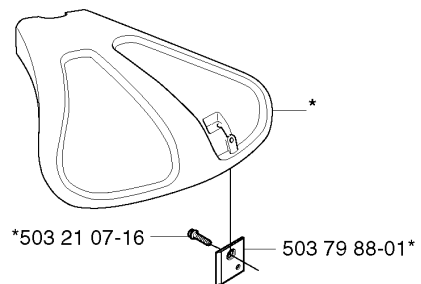

*compl 537 07 67-01
325Cx