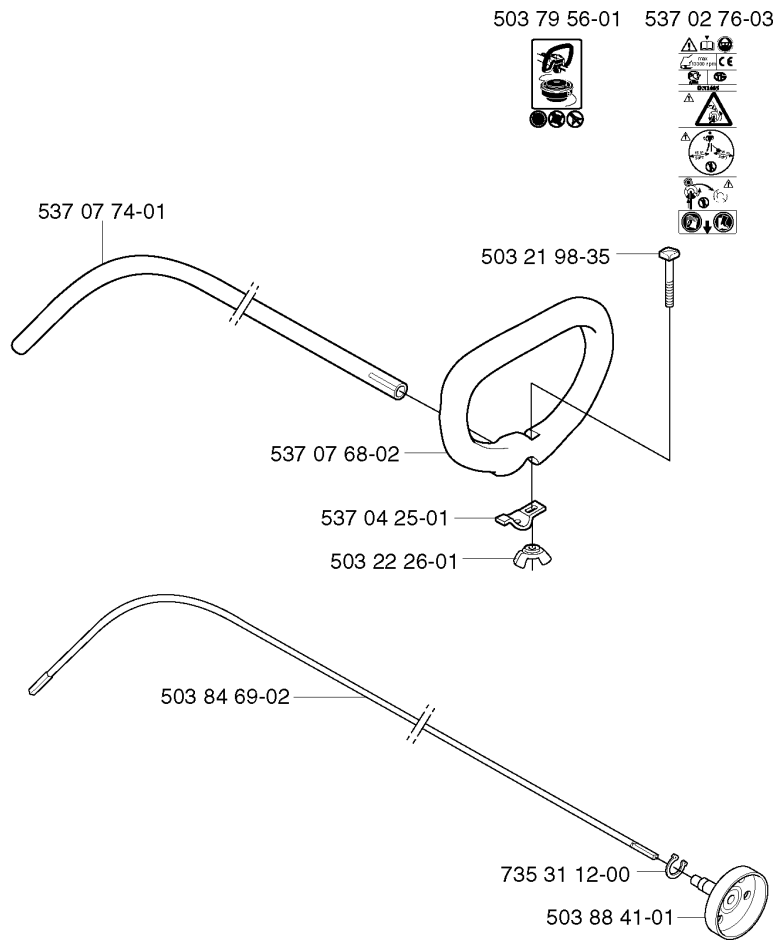

# SPARE PARTS LIST

BRUSHCUTTERS/CLEARING SAWS

325 RXT, 2002-01

**A** 323C  
325C

503 79 56-01 537 02 76-03

## SHAFT &amp; HANDLE

325 RXT, 2002-01

Part No	Description	Remark	QTY KIT
503 21 98-25	SCREW		1
503 21 98-35	SCREW		1
503 22 26-01	NUT		1
503 79 56-01	LABEL		1
503 88 41-01	CLUTCH DRUM		1
530 05 38-00	SHAFT		1
530 09 45-43	DRIVER		1
537 02 76-03	LABEL		1
537 04 25-01	ATTACHMENT PLATE		1
537 07 37-01	SPACING TUBE		1
537 07 68-03	HANDLE		1
537 15 42-01	SHAFT		1
731 23 16-01	HEXAGON NUT		1
735 31 12-00	CIRCLIP		1

## BEVEL GEAR &amp; SHAFT

325 RXT, 2002-01

Part No	Description	Remark	QTY KIT
503 20 07-30	SCREW IHSCFM		1
503 21 98-35	SCREW		1
503 22 26-01	NUT		1
503 25 05-01	BALL BEARING		2
503 79 56-01	LABEL		1
503 84 69-02	SHAFT		1
503 88 41-01	CLUTCH DRUM		1
537 02 76-03	LABEL		1
537 04 25-01	ATTACHMENT PLATE		1
537 07 62-01	BEARING HOUSING		1
537 07 63-01	DRIVER		1
537 07 64-01	BLADE SHAFT		1
537 07 65-01	BEARING HOUSING		1
537 07 68-02	HANDLE		1
537 07 74-01	TUBE		1
537 11 46-01	WASHER		1
537 11 47-01	NUT		1
725 23 70-51	SCREW		1
735 31 12-00	CIRCLIP		1
735 31 27-01	CIRCLIP		1