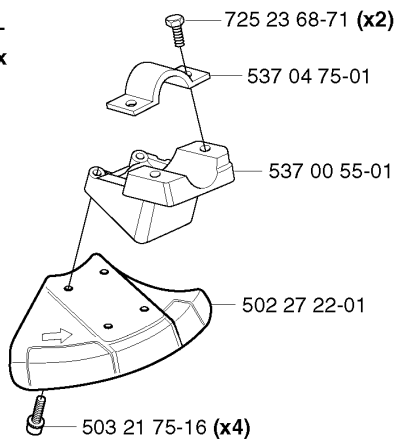

Q Accessories
Zubehöre
Accessoires
Accesorios
Tillbehör

*compl 537 02 21-01
323R
325Rx
325RxT
325RDx