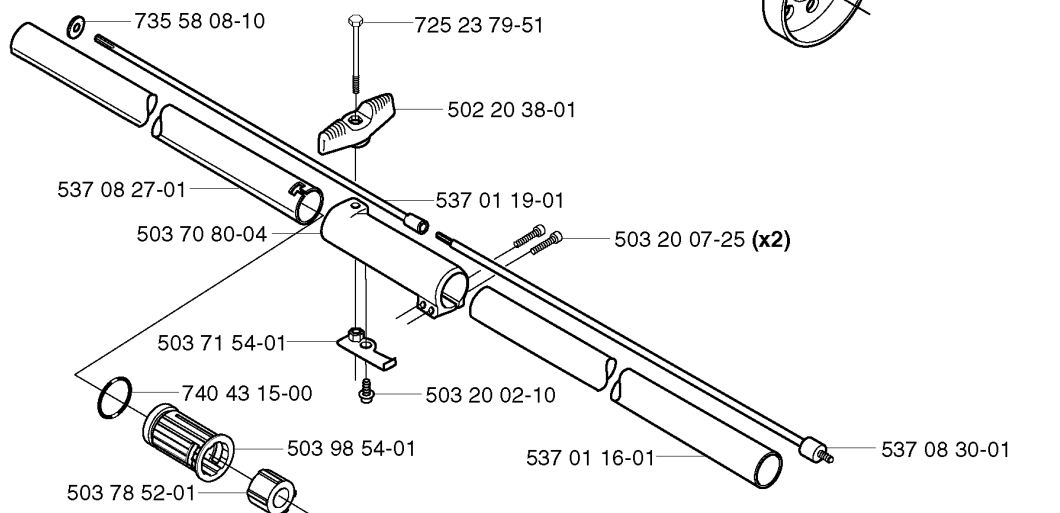

537 10 10-01 (RJx)

503 79 56-01 (L/Lx)

537 02 76-01