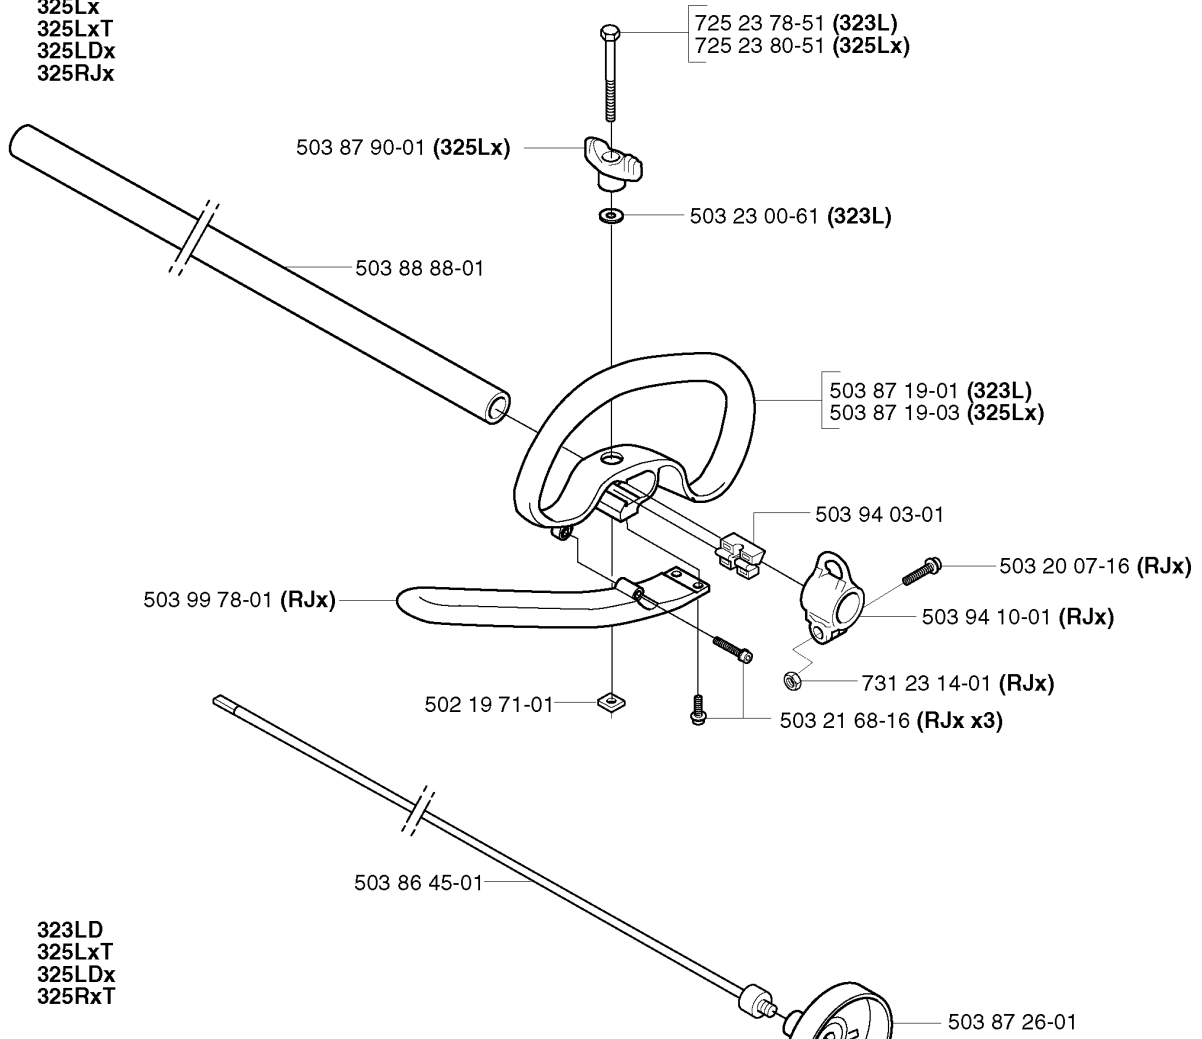

B 322L
323L
323LD
325Lx
325LxT
325LDx
325RJx

323LD
325LxT
325LDx
325RxT