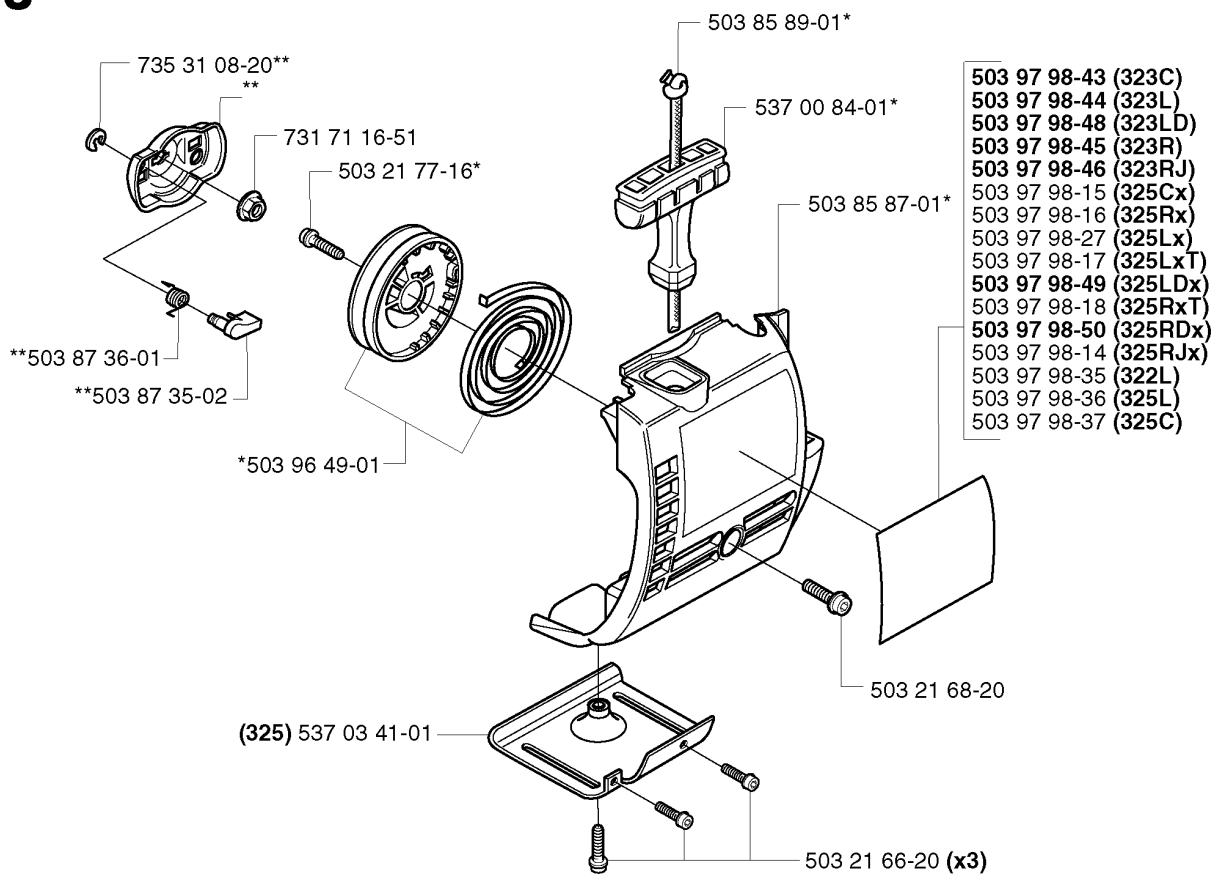

J

**compl 503 87 33-02

*compl 503 85 28-01