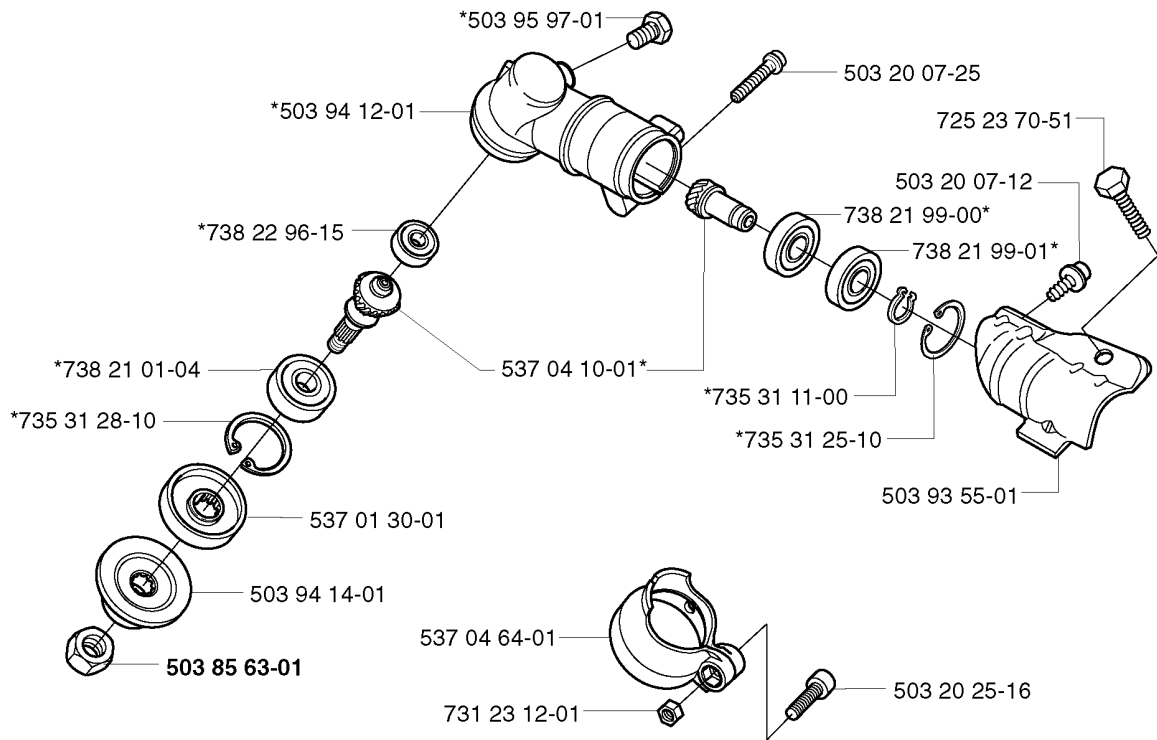

F *compl 503 94 11-01