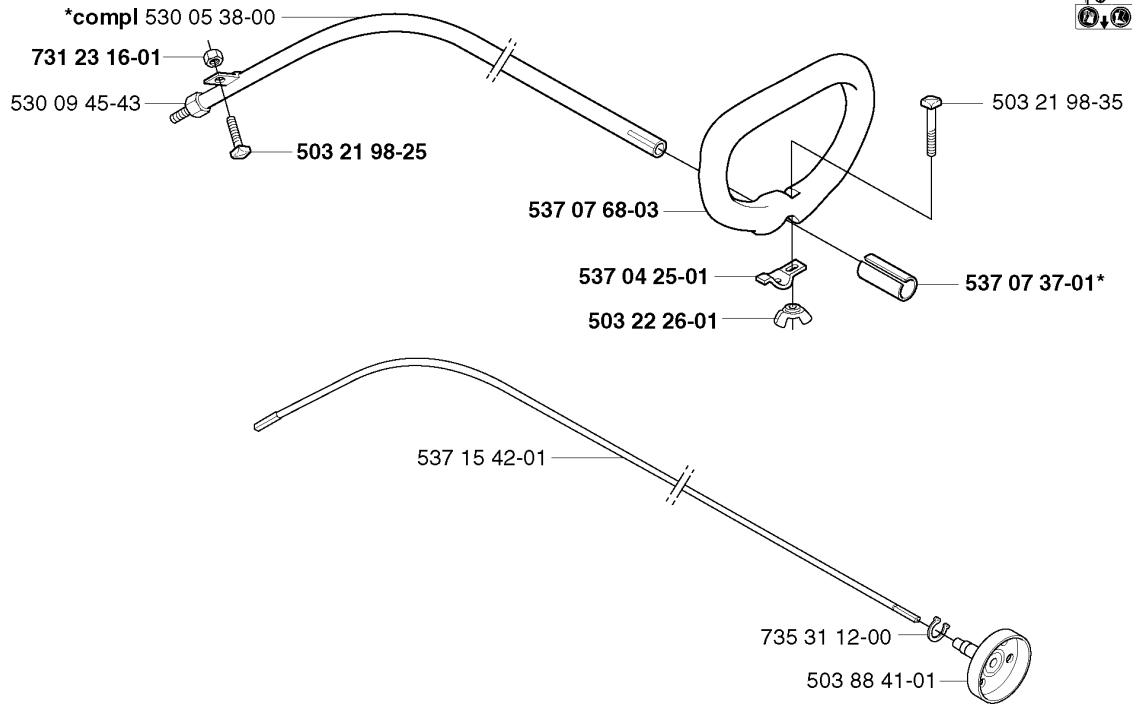

# SPARE PARTS LIST

BRUSHCUTTERS/CLEARING SAWS

325 RXT, 2002-01

**A** 323C  
325C

503 79 56-01 537 02 76-03

## SHAFT &amp; HANDLE

325 RXT, 2002-01

Part No	Description	Remark	QTY KIT
503 21 98-25	SCREW		1
503 21 98-35	SCREW		1
503 22 26-01	NUT		1
503 79 56-01	LABEL		1
503 88 41-01	CLUTCH DRUM		1
530 05 38-00	SHAFT		1
530 09 45-43	DRIVER		1
537 02 76-03	LABEL		1
537 04 25-01	ATTACHMENT PLATE		1
537 07 37-01	SPACING TUBE		1
537 07 68-03	HANDLE		1
537 15 42-01	SHAFT		1
731 23 16-01	HEXAGON NUT		1
735 31 12-00	CIRCLIP		1

## BEVEL GEAR &amp; SHAFT

325 RXT, 2002-01

Part No	Description	Remark	QTY KIT
503 20 07-30	SCREW IHSCFM		1
503 21 98-35	SCREW		1
503 22 26-01	NUT		1
503 25 05-01	BALL BEARING		2
503 79 56-01	LABEL		1
503 84 69-02	SHAFT		1
503 88 41-01	CLUTCH DRUM		1
537 02 76-03	LABEL		1
537 04 25-01	ATTACHMENT PLATE		1
537 07 62-01	BEARING HOUSING		1
537 07 63-01	DRIVER		1
537 07 64-01	BLADE SHAFT		1
537 07 65-01	BEARING HOUSING		1
537 07 68-02	HANDLE		1
537 07 74-01	TUBE		1
537 11 46-01	WASHER		1
537 11 47-01	NUT		1
725 23 70-51	SCREW		1
735 31 12-00	CIRCLIP		1
735 31 27-01	CIRCLIP		1