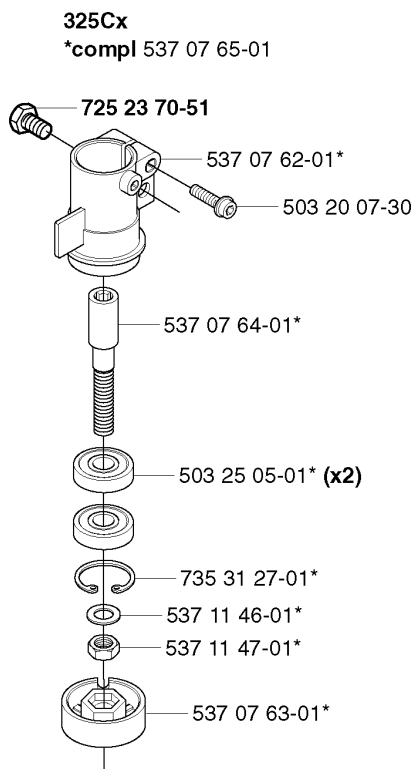

# SPARE PARTS LIST

BRUSHCUTTERS/CLEARING SAWS

325 RXT, 2002-01

**A** 323C  
325C

503 79 56-01 537 02 76-03

## SHAFT &amp; HANDLE

325 RXT, 2002-01

Part No	Description	Remark	QTY KIT
503 21 98-25	SCREW		1
503 21 98-35	SCREW		1
503 22 26-01	NUT		1
503 79 56-01	LABEL		1
503 88 41-01	CLUTCH DRUM		1
530 05 38-00	SHAFT		1
530 09 45-43	DRIVER		1
537 02 76-03	LABEL		1
537 04 25-01	ATTACHMENT PLATE		1
537 07 37-01	SPACING TUBE		1
537 07 68-03	HANDLE		1
537 15 42-01	SHAFT		1
731 23 16-01	HEXAGON NUT		1
735 31 12-00	CIRCLIP		1

## BEVEL GEAR &amp; SHAFT

325 RXT, 2002-01

Part No	Description	Remark	QTY KIT
503 20 07-30	SCREW IHSCFM		1
503 21 98-35	SCREW		1
503 22 26-01	NUT		1
503 25 05-01	BALL BEARING		2
503 79 56-01	LABEL		1
503 84 69-02	SHAFT		1
503 88 41-01	CLUTCH DRUM		1
537 02 76-03	LABEL		1
537 04 25-01	ATTACHMENT PLATE		1
537 07 62-01	BEARING HOUSING		1
537 07 63-01	DRIVER		1
537 07 64-01	BLADE SHAFT		1
537 07 65-01	BEARING HOUSING		1
537 07 68-02	HANDLE		1
537 07 74-01	TUBE		1
537 11 46-01	WASHER		1
537 11 47-01	NUT		1
725 23 70-51	SCREW		1
735 31 12-00	CIRCLIP		1
735 31 27-01	CIRCLIP		1