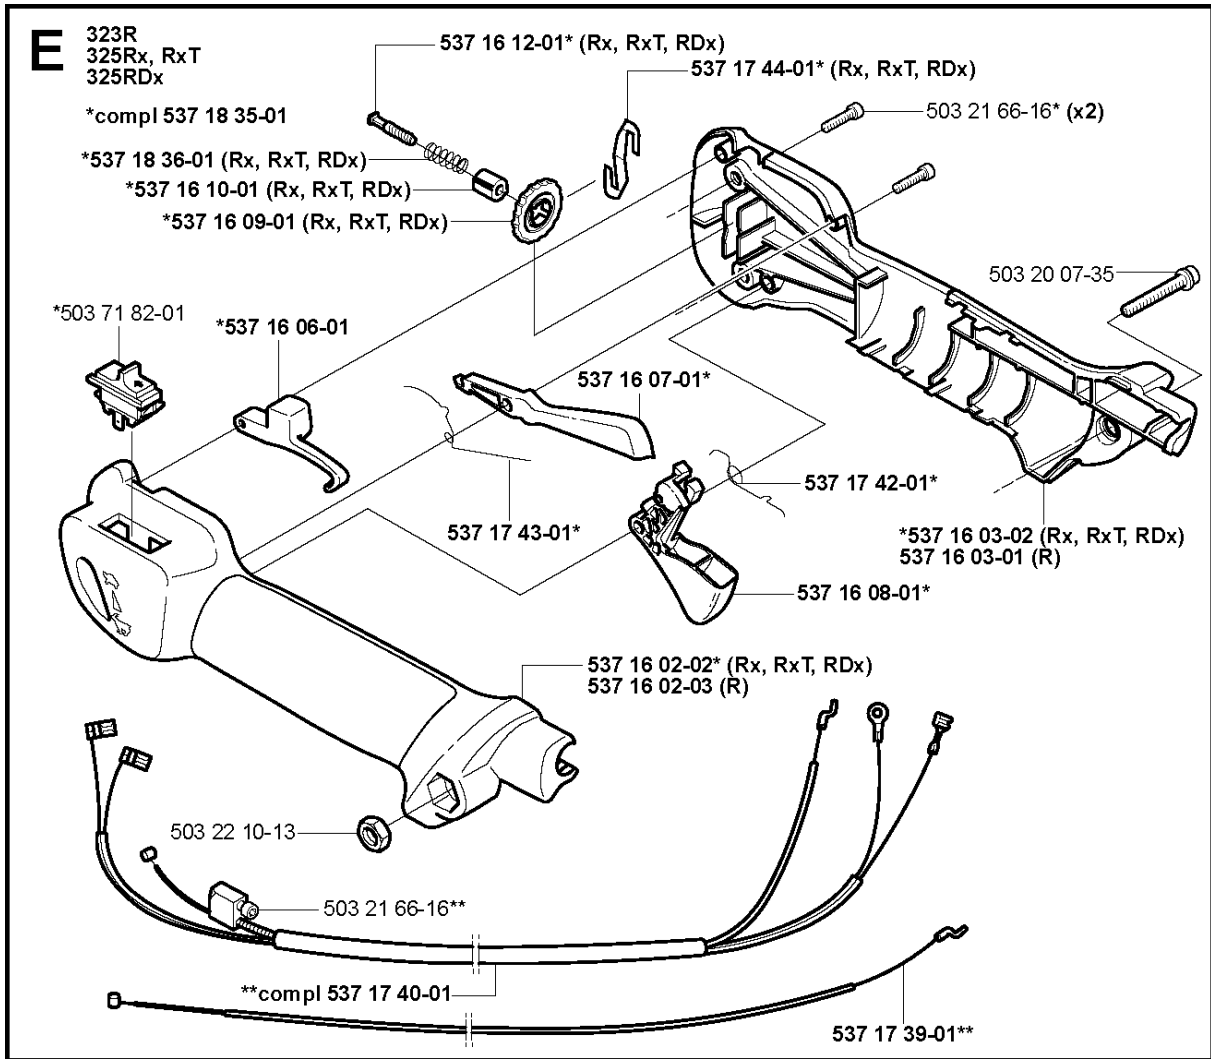

## BEVEL GEAR &amp; SHAFT

325 RXT, 2002-01

Part No	Description	Remark	QTY KIT
503 20 07-30	SCREW IHSCFM		1
503 21 98-35	SCREW		1
503 22 26-01	NUT		1
503 25 05-01	BALL BEARING		2
503 79 56-01	LABEL		1
503 84 69-02	SHAFT		1
503 88 41-01	CLUTCH DRUM		1
537 02 76-03	LABEL		1
537 04 25-01	ATTACHMENT PLATE		1
537 07 62-01	BEARING HOUSING		1
537 07 63-01	DRIVER		1
537 07 64-01	BLADE SHAFT		1
537 07 65-01	BEARING HOUSING		1
537 07 68-02	HANDLE		1
537 07 74-01	TUBE		1
537 11 46-01	WASHER		1
537 11 47-01	NUT		1
725 23 70-51	SCREW		1
735 31 12-00	CIRCLIP		1
735 31 27-01	CIRCLIP		1

## THROTTLE CONTROLS

325 RXT, 2002-01

Part No	Description	Remark	QTY KIT
502 19 58-13	HANDLE		1
502 19 90-03	HANDLE HALF		1
502 19 91-05	HANDLE HALF		1
502 19 92-01	THROTTLE TRIGGER		1
502 19 94-01	THROTTLE LOCKOUT		1
503 20 07-35	SCREW IHSCFM		1
503 21 66-16	SCREW IHSCCT		2
503 21 66-16	SCREW IHSCCT		1
503 21 67-22	SCREW IHSCFT		1
503 22 10-13	HEXAGON NUT		1
503 22 65-04	SQUARE NUT		1
503 71 82-01	SWITCH		1
503 79 41-01	RECOIL SPRING		1
537 16 02-02	HANDLE HALF	Replaced by 537 18 35-07 HANDLE SYSTEM cpl	1
537 16 02-03	HANDLE HALF	R	1
537 16 02-09	HANDLE HALF	Without hole for Steering wheel assy	1
537 16 03-01	HANDLE HALF	R	1
537 16 03-02	HANDLE HALF	RX, RXT, RDX	1
537 16 06-01	THROTTLE LOCKOUT		1
537 16 07-01	THROTTLE LOCKOUT		1
537 16 08-01	THROTTLE TRIGGER		1
537 16 09-01	STEERING WHEEL	Does not fit with HANDLE HALF 537 16 02-09	1
537 16 10-01	HUB	Does not fit with HANDLE HALF 537 16 02-09	1
537 16 12-01	SCREW	Does not fit with HANDLE HALF 537 16 02-09	1
537 17 39-01	THROTTLE CABLE ASSY		1
537 17 40-01	WIRING ASSY		1
537 17 42-01	SPRING THROTTLE TRIG		1
537 17 43-01	SPRING		1
537 17 44-01	SPRING	Does not fit with HANDLE HALF 537 16 02-09	1
537 18 15-01	WIRING		1
537 18 16-01	THROTTLE CABLE		1
537 18 35-01	HANDLE SYSTEM		1
537 18 36-01	SPRING	Does not fit with HANDLE HALF 537 16 02-09	1