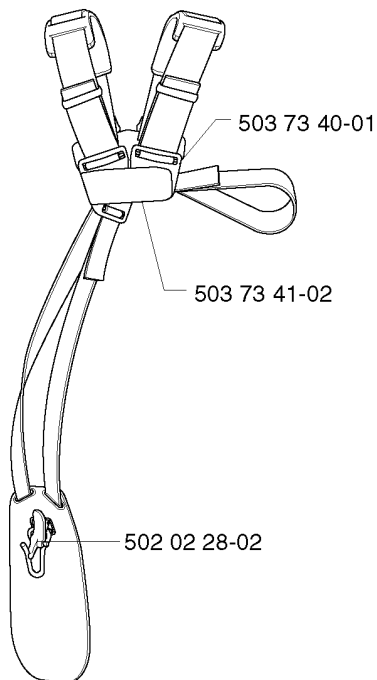

compl 503 73 63-03
compl 503 73 63-04 (USA)