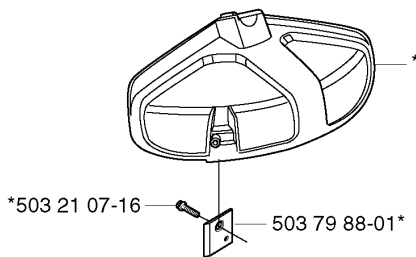

*compl 503 93 42-02
323R
325Rx
325RJx
325RxT
325RDx