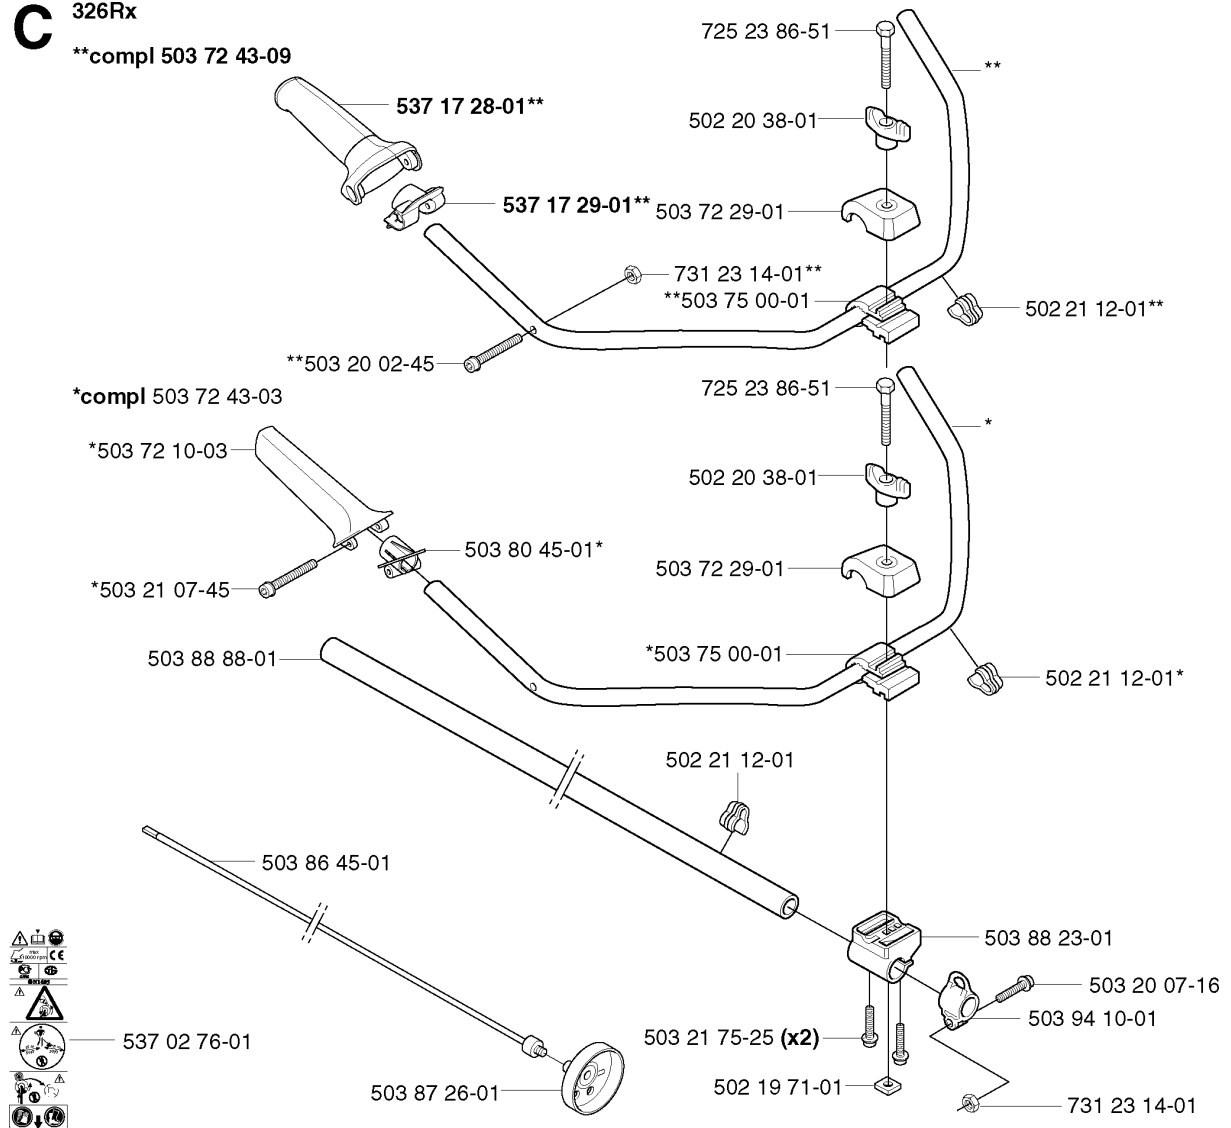

SPARE PARTS LIST

BRUSHCUTTERS/CLEARING SAWS

326 R X-SERIES,
20020500001-20023399999

C 326Rx

**compl 503 72 43-09

*compl 503 72 43-03

SHAFT & HANDLE

326 R X-SERIES, 20020500001-20023399999

Part No	Description	Remark	QTY KIT
502 19 71-01	SQUARE NUT		1
503 20 07-16	SCREW IHSCFM		1
503 21 98-25	SCREW		1
503 21 98-35	SCREW		1
503 22 26-01	NUT		1
503 23 00-61	WASHER	L	1
503 79 56-01	LABEL		1
503 86 45-01	DRIVE SHAFT		1
503 87 19-01	HANDLE LOOP	L	1
503 87 19-03	HANDLE	LX	1
503 87 26-01	CLUTCH DRUM ASSY		1
503 87 90-01	KNOB	LX	1
503 88 41-01	CLUTCH DRUM		1
503 88 88-01	TUBE		1
503 94 03-01	DISTANCE		1
503 94 10-01	HOOK		1
530 05 38-00	SHAFT		1
530 09 45-43	DRIVER		1
537 02 76-01	LABEL		1
537 02 76-03	LABEL		1
537 04 25-01	ATTACHMENT PLATE		1
537 07 37-01	SPACING TUBE		1
537 07 68-03	HANDLE		1
537 15 42-01	SHAFT		1
725 23 78-51	SCREW EHHM	L	1
725 23 80-51	SCREW EHHM	LX	1
731 23 14-01	HEXAGON NUT		1
731 23 16-01	HEXAGON NUT		1
735 31 12-00	CIRCLIP		1

C 326Rx

**compl 503 72 43-09

*compl 503 72 43-03

SHAFT & HANDLE

326 R X-SERIES, 20020500001-20023399999

Part No	Description	Remark	QTY KIT
502 19 71-01	SQUARE NUT		1
502 20 38-01	KNOB		1
502 20 38-01	KNOB		1
502 21 12-01	STAPLE		1
502 21 12-01	STAPLE		1
502 21 12-01	STAPLE		1
503 20 02-45	SCREW IHSCFM		1
503 20 07-16	SCREW IHSCFM		1
503 21 07-45	SCREW IHSCFT		1
503 21 75-25	SCREW IHSCFT		2
503 72 10-03	HANDLE		1
503 72 29-01	COVER		1
503 72 29-01	COVER		1
503 72 43-03	HANDLEBAR PART ASSY		1
503 72 43-09	HANDLEBAR		1
503 75 00-01	HANDLEBAR BRACKET		1
503 75 00-01	HANDLEBAR BRACKET		1
503 80 45-01	BRACKET		1
503 86 45-01	DRIVE SHAFT		1
503 87 26-01	CLUTCH DRUM ASSY		1
503 88 23-01	BRACKET		1
503 88 88-01	TUBE		1
503 94 10-01	HOOK		1
537 02 76-01	LABEL		1
537 17 28-01	HANDLE		1
537 17 29-01	COVER		1
725 23 86-51	SCREW EHHM		1
725 23 86-51	SCREW EHHM		1
731 23 14-01	HEXAGON NUT		1
731 23 14-01	HEXAGON NUT		1