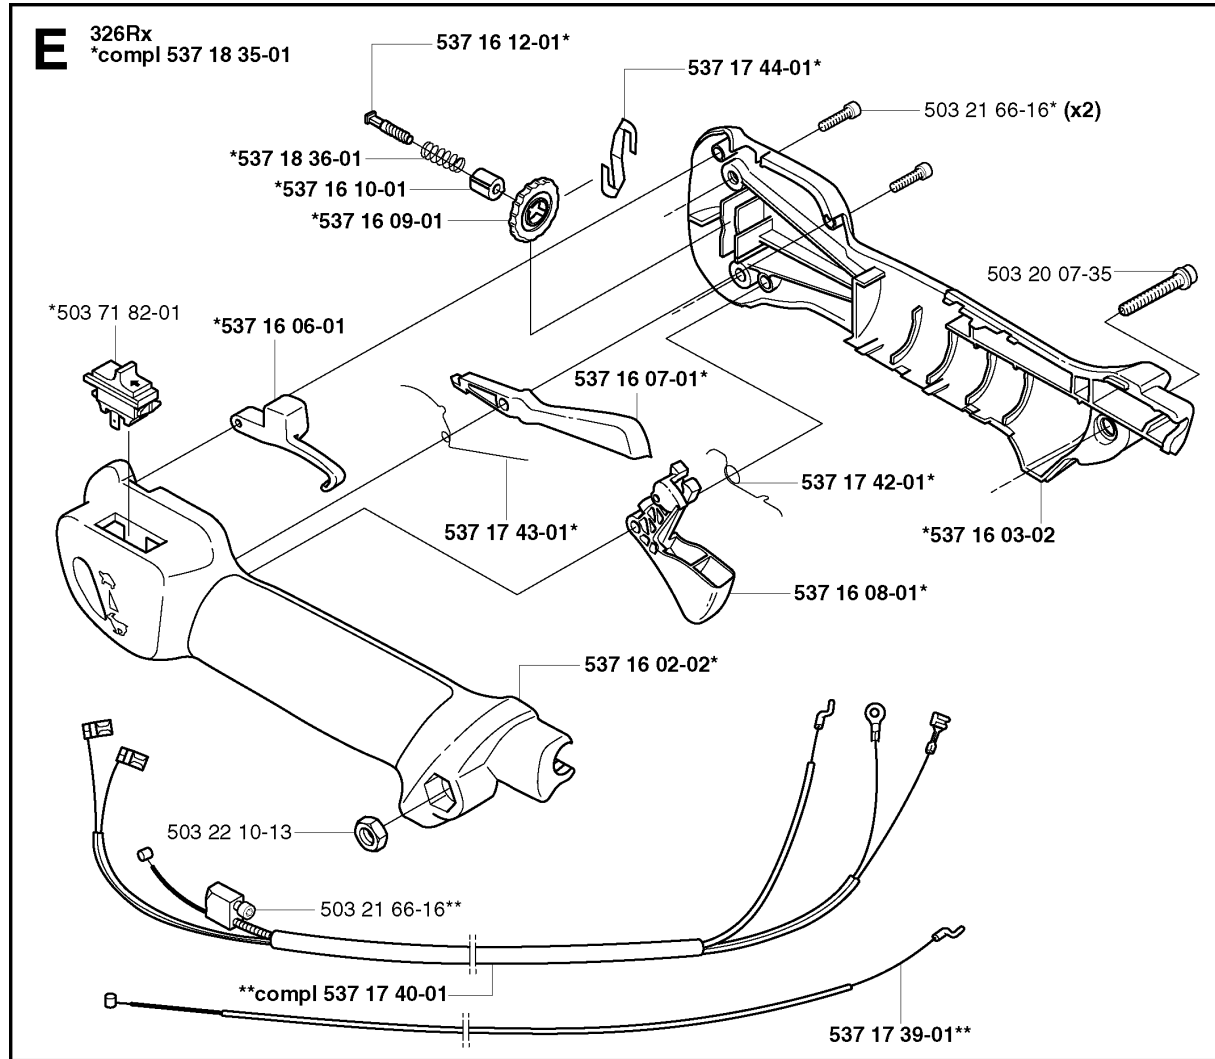

THROTTLE CONTROLS

326 R X-SERIES, 20020500001-20023399999

Part No	Description	Remark	QTY KIT
502 19 58-13	HANDLE		1
502 19 90-03	HANDLE HALF		1
502 19 91-05	HANDLE HALF		1
502 19 92-01	THROTTLE TRIGGER		1
502 19 94-01	THROTTLE LOCKOUT		1
503 20 07-35	SCREW IHSCFM		1
503 21 66-16	SCREW IHSCCT		2
503 21 66-16	SCREW IHSCCT		1
503 21 67-22	SCREW IHSCFT		1
503 22 10-13	HEXAGON NUT		1
503 22 65-04	SQUARE NUT		1
503 71 82-01	SWITCH		1
503 79 41-01	RECOIL SPRING		1
537 16 02-02	HANDLE HALF	Replaced by 537 18 35-07 HANDLE SYSTEM cpl	1
537 16 02-09	HANDLE HALF	Without hole for Steering wheel assy	1
537 16 03-02	HANDLE HALF		1
537 16 06-01	THROTTLE LOCKOUT		1
537 16 07-01	THROTTLE LOCKOUT		1
537 16 08-01	THROTTLE TRIGGER		1
537 16 09-01	STEERING WHEEL	Does not fit with HANDLE HALF 537 16 02-09	1
537 16 10-01	HUB	Does not fit with HANDLE HALF 537 16 02-09	1
537 16 12-01	SCREW	Does not fit with HANDLE HALF 537 16 02-09	1
537 17 39-01	THROTTLE CABLE ASSY		1
537 17 40-01	WIRING ASSY		1
537 17 42-01	SPRING THROTTLE TRIG		1
537 17 43-01	SPRING		1
537 17 44-01	SPRING	Does not fit with HANDLE HALF 537 16 02-09	1
537 18 15-01	WIRING		1
537 18 16-01	THROTTLE CABLE		1
537 18 35-01	HANDLE SYSTEM		1
537 18 36-01	SPRING	Does not fit with HANDLE HALF 537 16 02-09	1