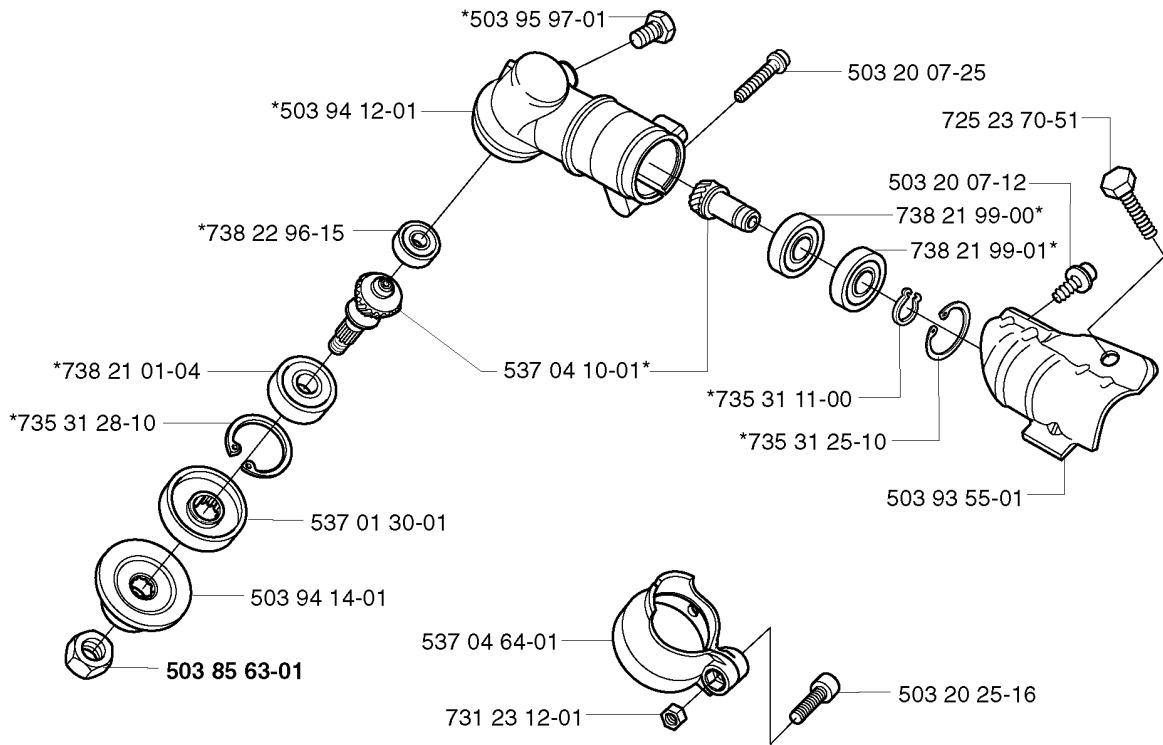

F *compl 503 94 11-01