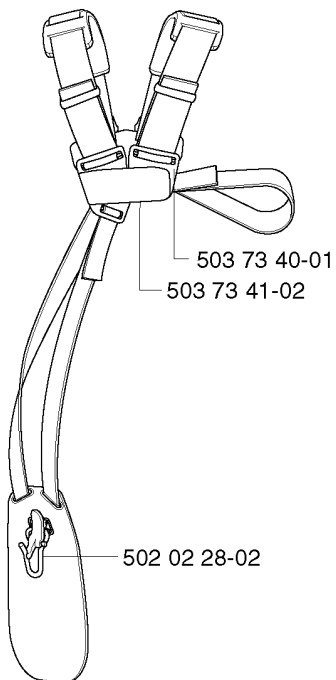

compl 503 73 63-03
compl 503 73 63-04 (USA)