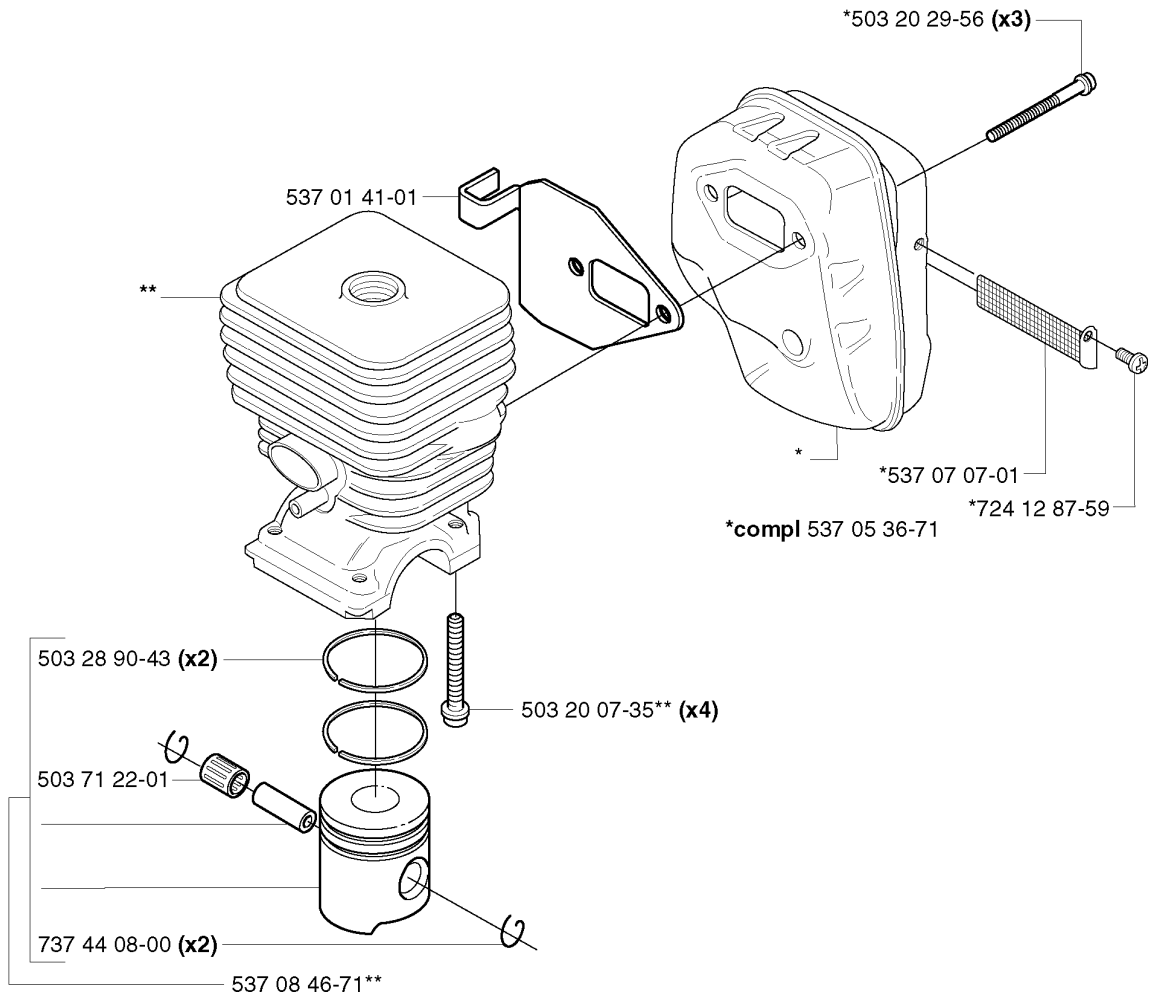

M **compl 537 08 51-01