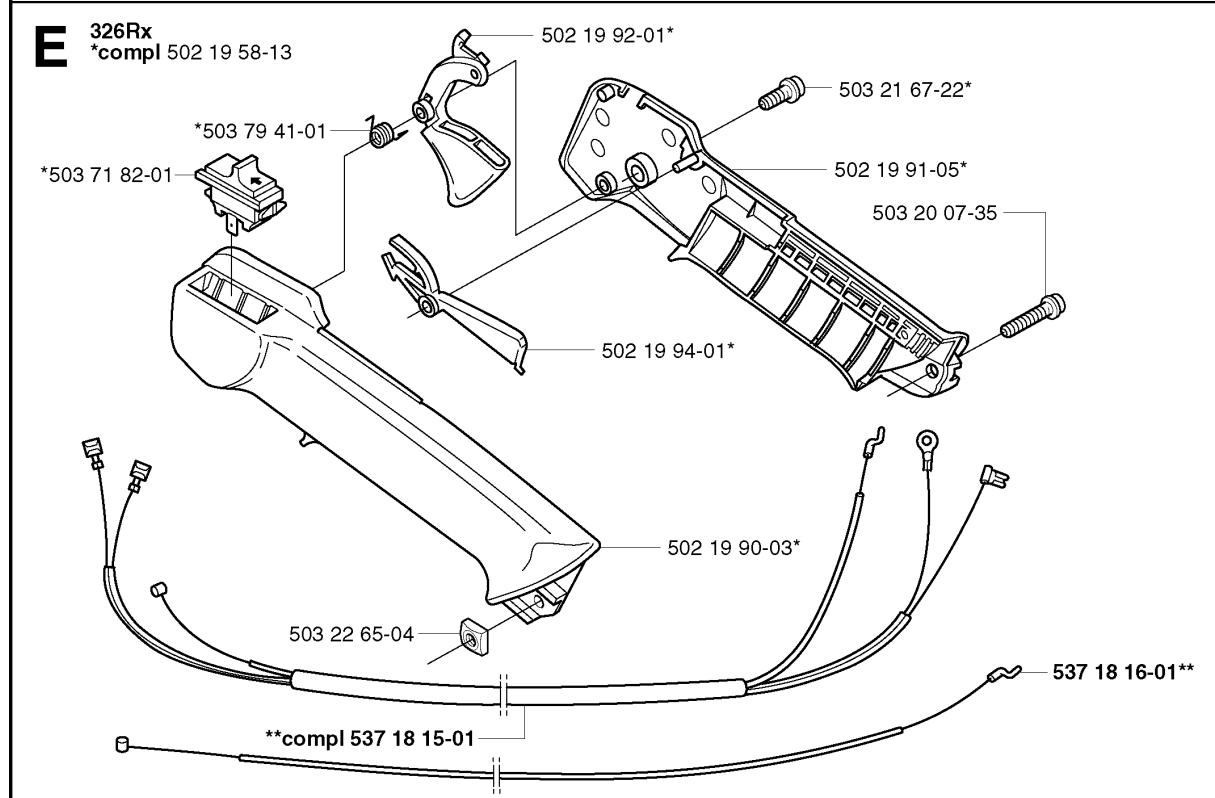

THROTTLE CONTROLS

326 R X-SERIES, 20020500001-20023399999

Part No	Description	Remark	QTY KIT
502 19 58-13	HANDLE		1
502 19 90-03	HANDLE HALF		1
502 19 91-05	HANDLE HALF		1
502 19 92-01	THROTTLE TRIGGER		1
502 19 94-01	THROTTLE LOCKOUT		1
503 20 07-35	SCREW IHSCFM		1
503 21 66-16	SCREW IHSCCT		2
503 21 66-16	SCREW IHSCCT		1
503 21 67-22	SCREW IHSCFT		1
503 22 10-13	HEXAGON NUT		1
503 22 65-04	SQUARE NUT		1
503 71 82-01	SWITCH		1
503 79 41-01	RECOIL SPRING		1
537 16 02-02	HANDLE HALF	Replaced by 537 18 35-07 HANDLE SYSTEM cpl	1
537 16 02-09	HANDLE HALF	Without hole for Steering wheel assy	1
537 16 03-02	HANDLE HALF		1
537 16 06-01	THROTTLE LOCKOUT		1
537 16 07-01	THROTTLE LOCKOUT		1
537 16 08-01	THROTTLE TRIGGER		1
537 16 09-01	STEERING WHEEL	Does not fit with HANDLE HALF 537 16 02-09	1
537 16 10-01	HUB	Does not fit with HANDLE HALF 537 16 02-09	1
537 16 12-01	SCREW	Does not fit with HANDLE HALF 537 16 02-09	1
537 17 39-01	THROTTLE CABLE ASSY		1
537 17 40-01	WIRING ASSY		1
537 17 42-01	SPRING THROTTLE TRIG		1
537 17 43-01	SPRING		1
537 17 44-01	SPRING	Does not fit with HANDLE HALF 537 16 02-09	1
537 18 15-01	WIRING		1
537 18 16-01	THROTTLE CABLE		1
537 18 35-01	HANDLE SYSTEM		1
537 18 36-01	SPRING	Does not fit with HANDLE HALF 537 16 02-09	1