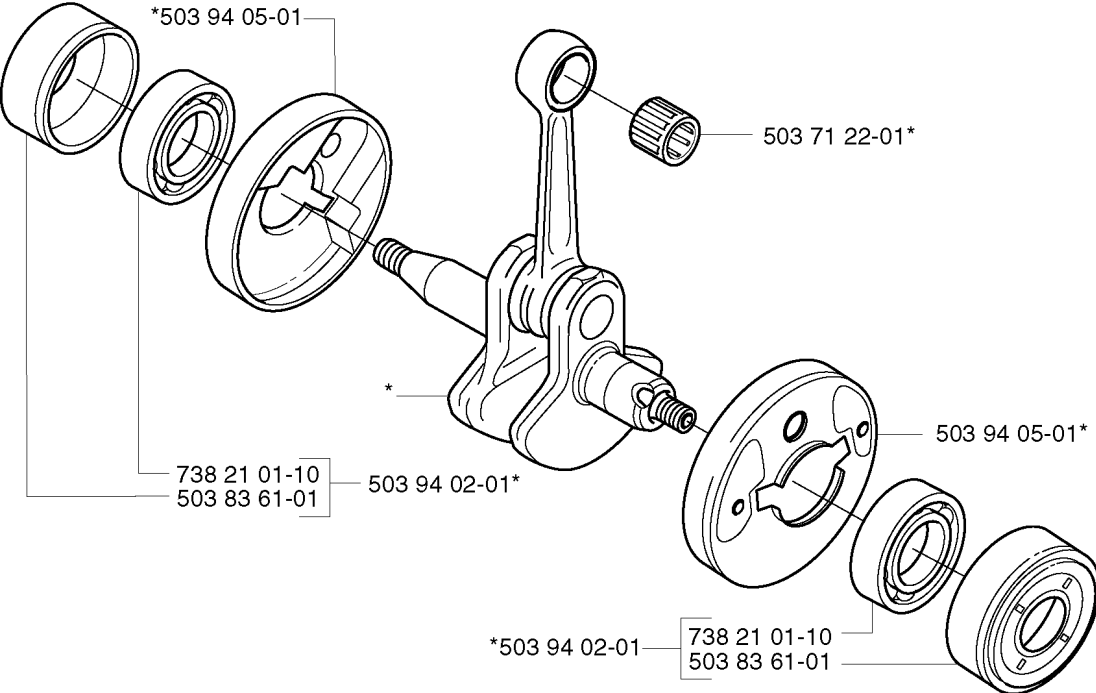

P *compl 503 85 24-74