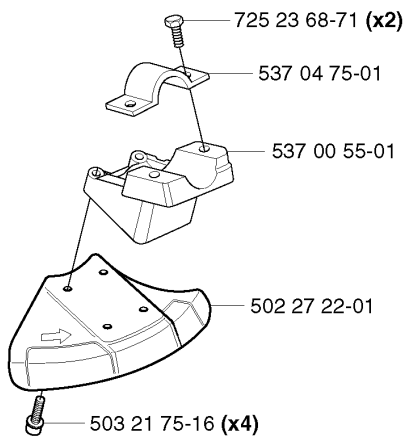

Q Accessories
Zubehöre
Accessoires
Accesorios
Tillbehör

*compl 537 02 21-01
326Rx