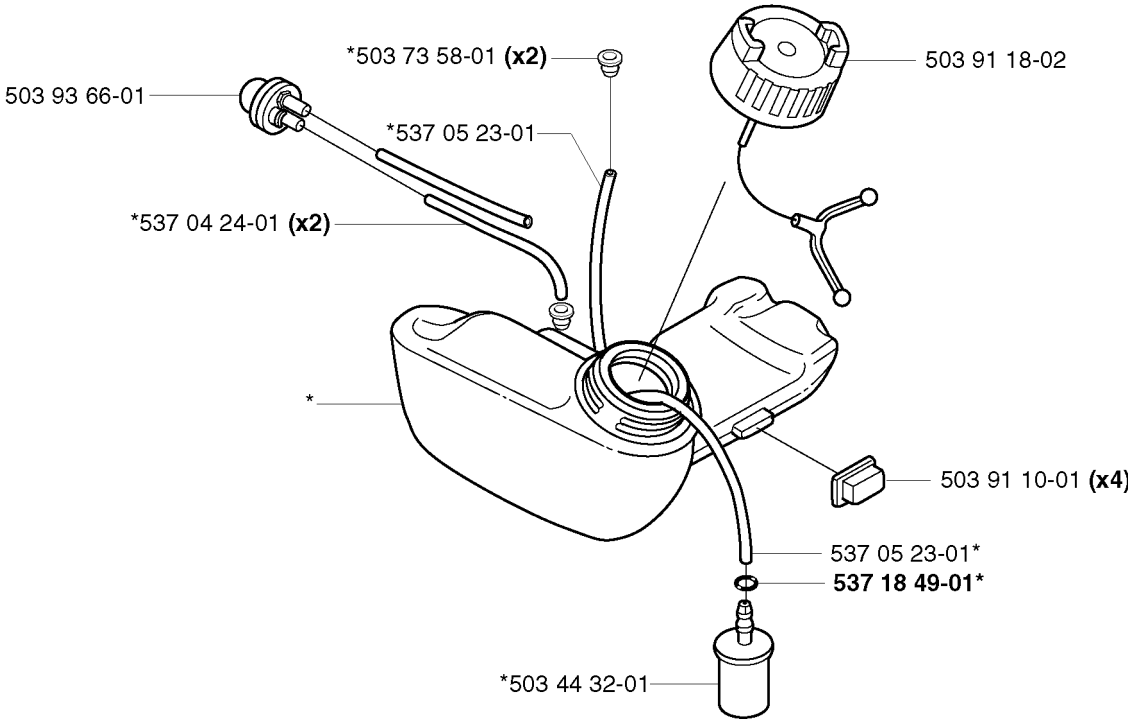

K *compl 537 06 86-01