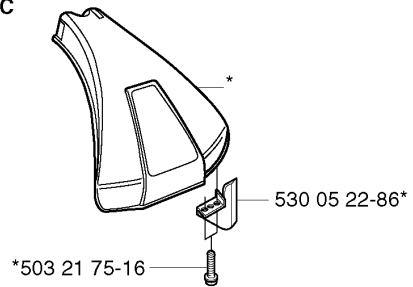

*compl 537 02 61-01
326C