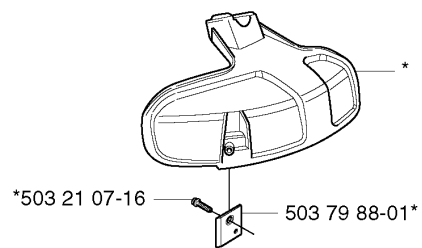

*compl 503 97 71-01
326L
326Lx