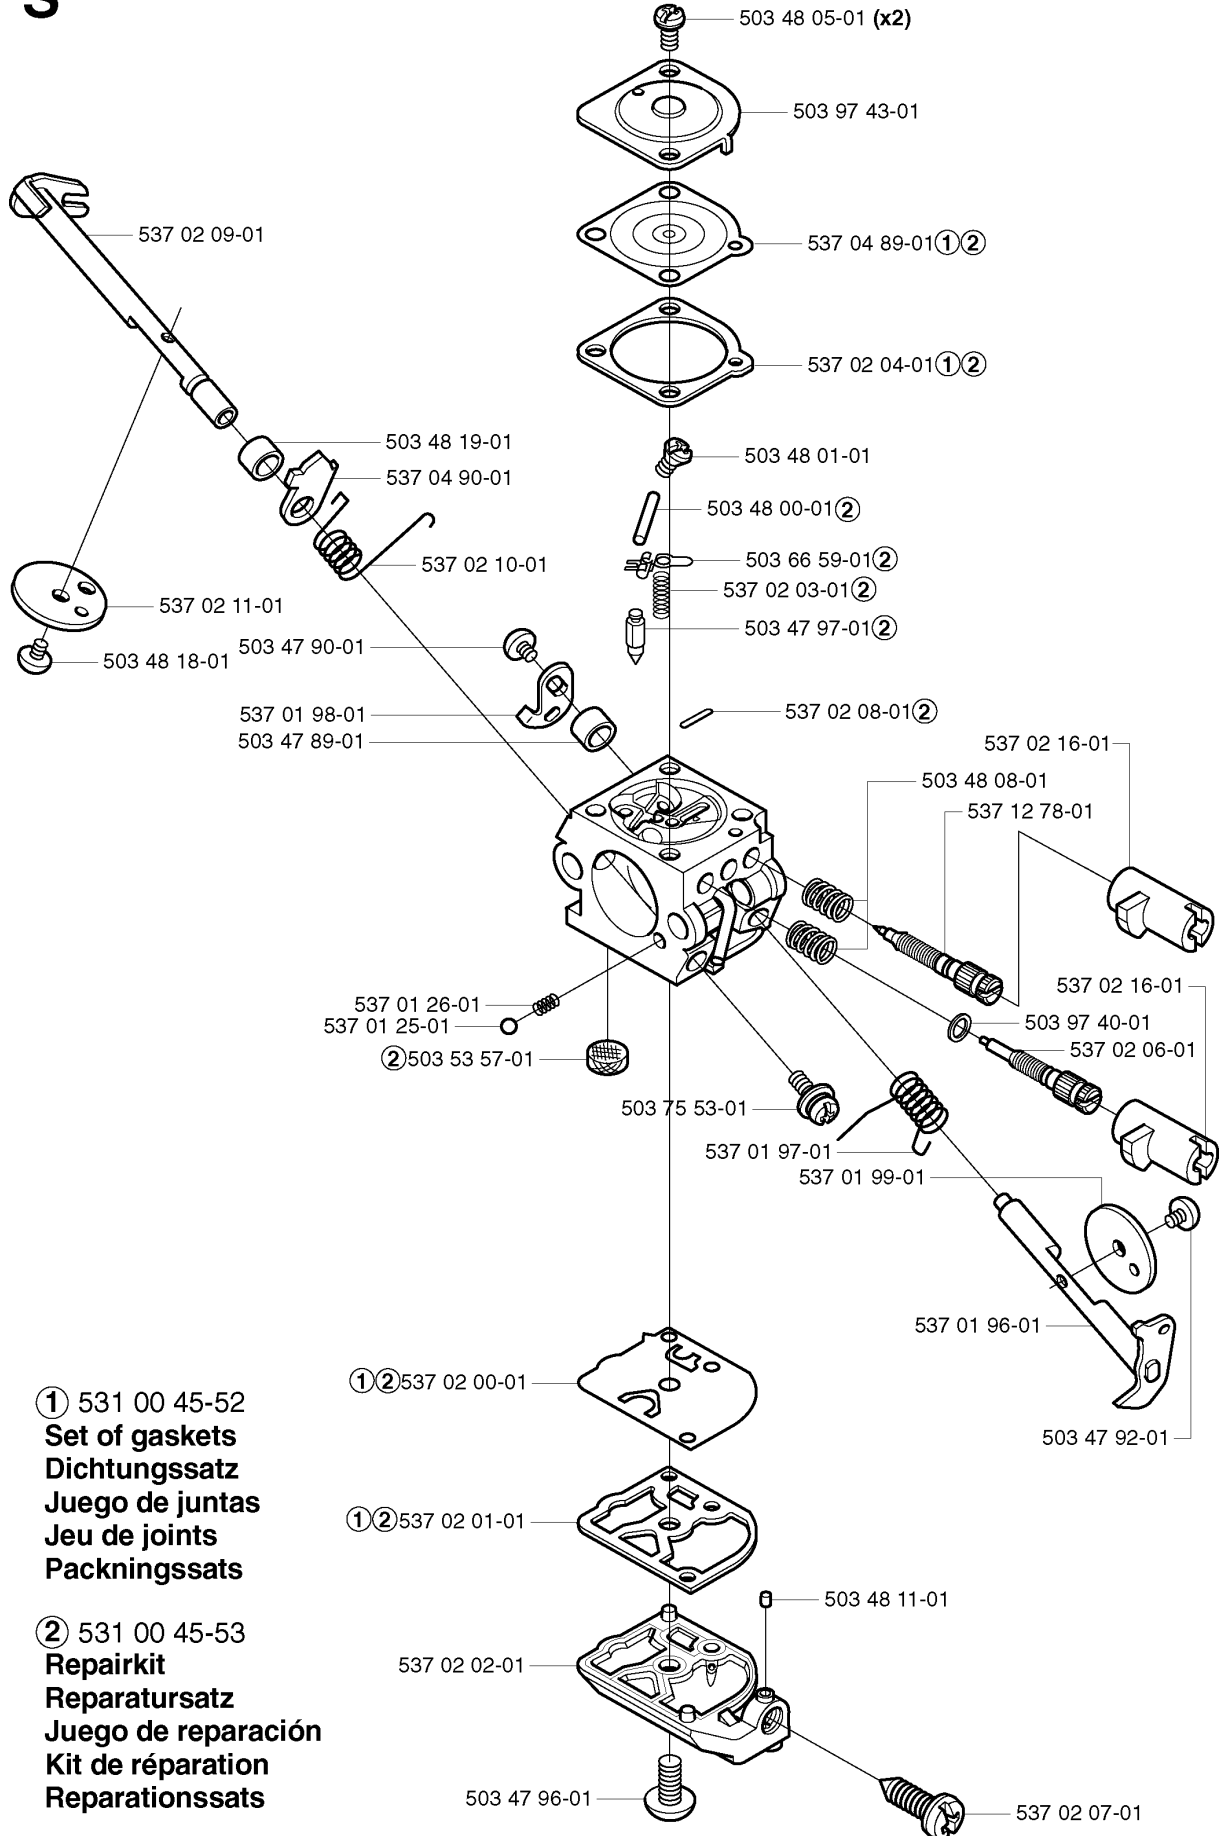

S compl 503 28 31-11

ZAMA C1Q - EL 12

① 531 00 45-52
Set of gaskets
Dichtungssatz
Juego de juntas
Jeu de joints
Packningssats

② 531 00 45-53
Repairkit
Reparatursatz
Juego de reparación
Kit de réparation
Reparationssats