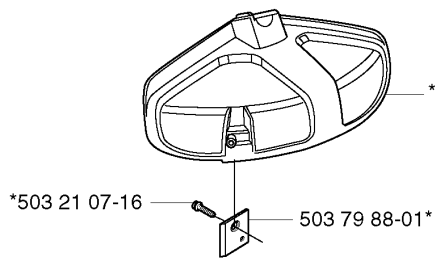

*compl 503 93 42-02
326Rx