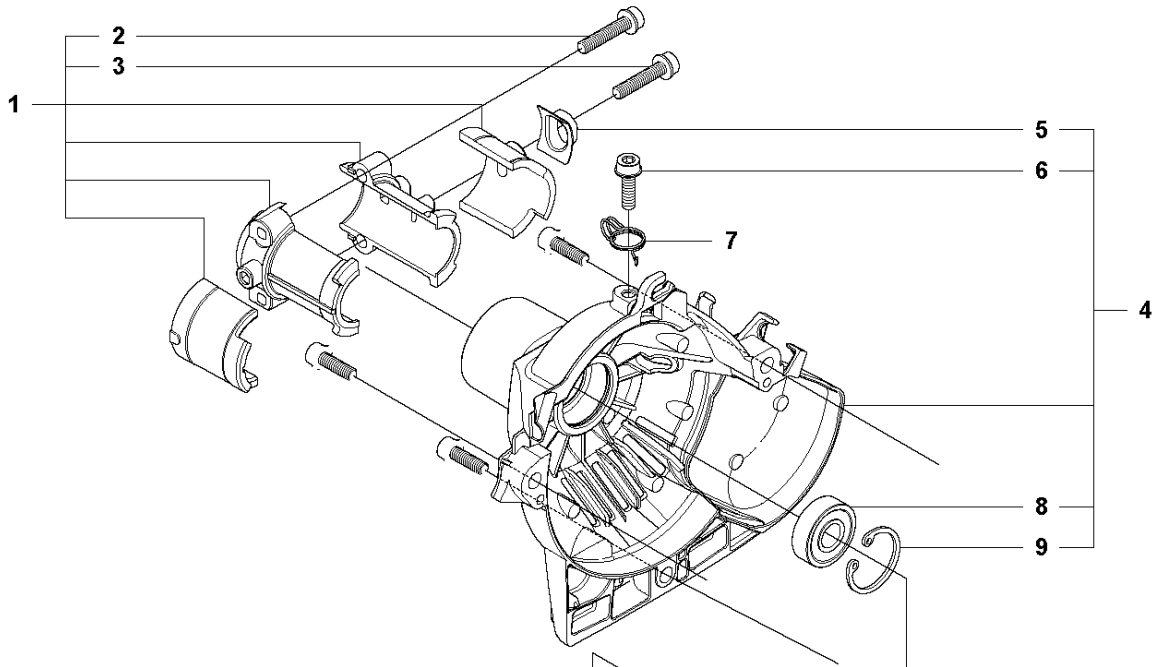

P 327LS, LX, LDX, RX, RDX, R.JX, 323RII
CRANK CASE

CRANKCASE

327 RJX, 20120100001-Current

Ref	Part No	Description	Remark	QTY	KIT
1	537 30 96-01	SLEEVE		1	
2	503 21 68-25	SCREW IHSCFT		1	1
3	503 21 68-25	SCREW IHSCFT		1	1
4	537 04 12-09	CLUTCH COVER		1	
5	537 42 50-01	PROTECTIVE PLATE		1	4
6	503 20 03-16	SCREW IHSCFM	M5x16	1	4
7	537 07 36-01	SPRING		1	
8	503 25 05-01	BALL BEARING		1	4
9	537 33 67-01	CIRCLIP		1	4
10	537 08 52-03	CRANKCASE		1	
11	503 20 03-16	SCREW IHSCFM		1	10
12	537 06 69-01	GASKET		1	10
13	537 08 85-01	GASKET		1	10
14	537 06 68-01	INSERT CRANKCASE		1	10
15	503 20 03-16	SCREW IHSCFM		1	10
16	503 20 03-16	SCREW IHSCFM		1	10
17	503 21 66-18	SCREW IHSCFT		1	10
18	503 20 03-16	SCREW IHSCFM		1	10
19	503 21 66-18	SCREW IHSCFT		1	10
20	503 20 03-16	SCREW IHSCFM		1	10
21	503 21 77-16	SCREW IHSCFT		1	10
22	503 20 14-12	SCREW IHSCFMO	M5x12	1	10
23	503 20 03-16	SCREW IHSCFM		1	10