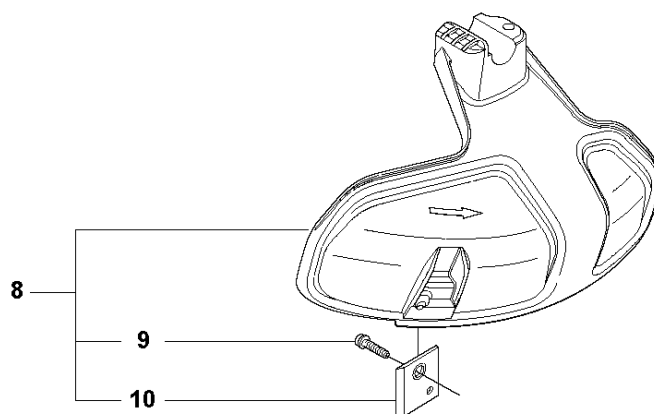

S 327LS, LX, LDX, RX, RDX, RJX, 323RII
ACCESSORIES

ACCESSORIES

327 RJX, 20120100001-Current

Ref	Part No	Description	Remark	QTY	KIT
1	544 04 42-10	ACCESSORY BAG	Captive screws 323RII, 327Rx	1	
2	573 99 43-04	SCREW IHSCFMO	Captive screws	2	1
3	574 56 80-01	CLAMP	Captive screws	1	1
4	537 29 34-01	ADAPTER		1	1
5	574 56 49-02	BLADE GUARD	Captive screws	1	1
6	503 20 03-16	SCREW IHSCFM	Captive screws	4	1
7	574 03 95-01	LOCK NUT	Captive screws	4	1
8	503 97 71-01	TRIMMER GUARD ASSY	327Lx, 327LDx	1	
9	503 21 07-16	SCREW IH SCT		1	8
10	503 79 88-01	BLADE		1	8
11	503 93 42-02	COMBINATION GUARD	323RII, 327Rx	1	
12	503 21 07-16	SCREW IH SCT		1	11
13	503 79 88-01	BLADE		1	11