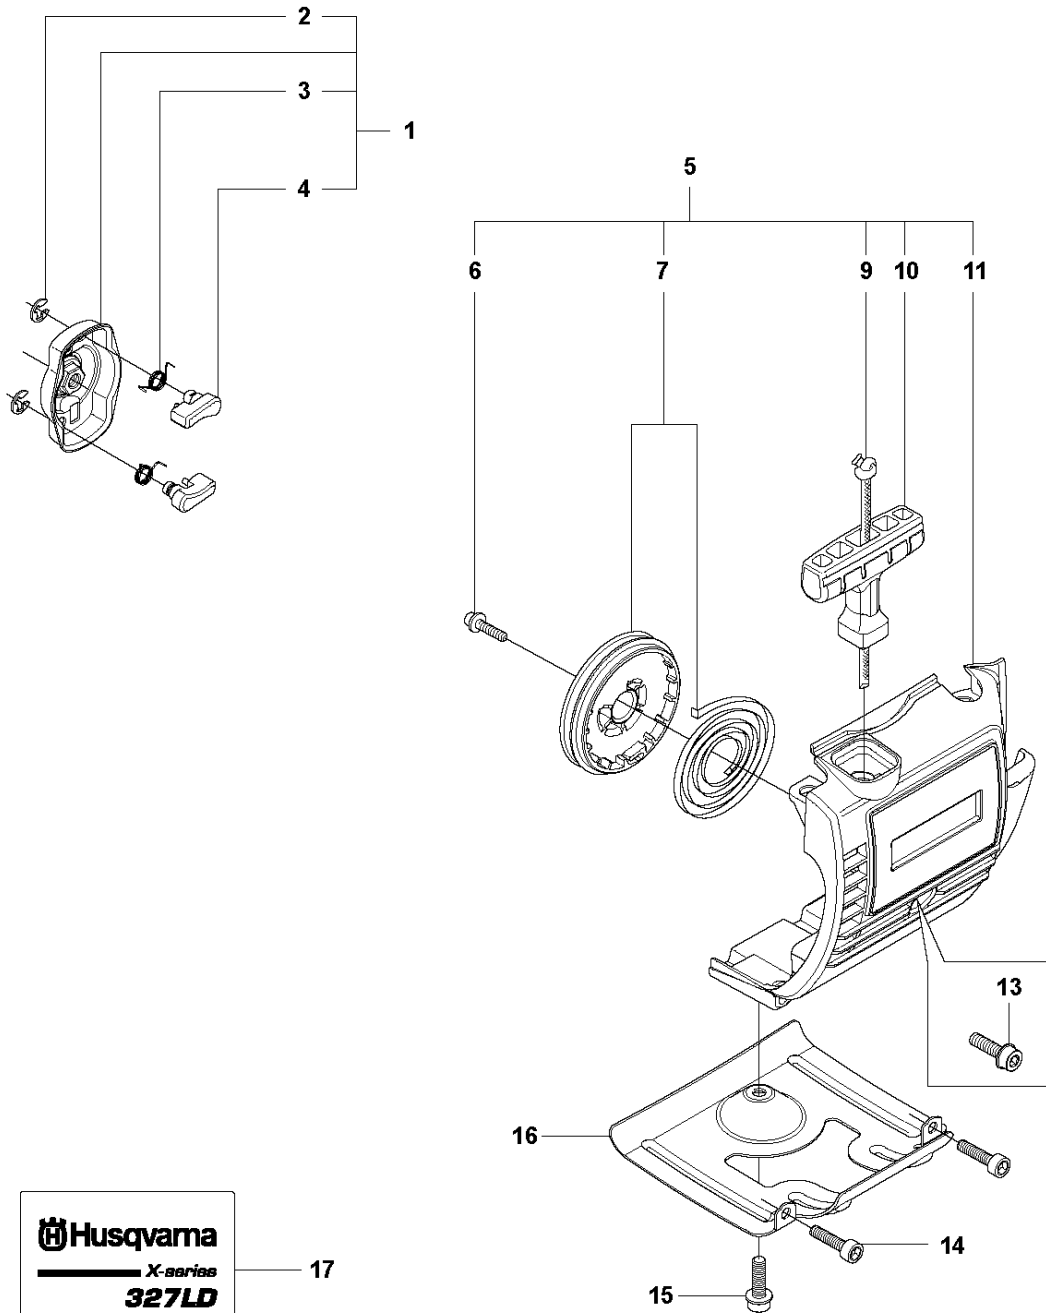

K4 327LX, LDX, RX, RDX, R.JX, 323RII
STARTER

Husqvarna
X-series
327LD
PAT. PEND. E-teach II

Husqvarna
X-series
327RJ
PAT. PEND. E-teach II

Husqvarna
323II
PAT. PEND. E-teach II

Husqvarna
X-series
327R
PAT. PEND. E-teach II

Husqvarna
X-series
327RD
PAT. PEND. E-teach II

STARTER

327 RJX, 20120100001-Current

Ref	Part No	Description	Remark	QTY KIT	
1	503 87 33-05	STARTER PAWL		1	
2	735 31 08-20	E-CLIP		2	1
3	503 87 36-01	SPRING		1	1
4	503 87 35-02	STARTER PAWL		2	1
5	503 85 28-07	STARTER ASSY	Captive screws	1	
6	503 21 77-16	SCREW IH SCT		1	5
7	503 96 49-01	STARTER PULLEY		1	5
9	503 85 89-01	STARTER ROPE		1	5
10	537 00 84-01	STARTER HANDLE		1	5
11	503 85 87-03	STARTER HOUSING	Captive screws	1	5
13	574 47 70-03	SCREW IH SCFMO	Captive screws M5x16	1	5
14	503 21 66-18	SCREW IH SCT		2	
15	503 20 14-12	SCREW IH SCFMO	M5x12	1	
16	537 03 41-01	PROTECTIVE PLATE		1	
17	537 35 34-56	LABEL	327LDx	1	
18	537 35 34-57	LABEL	327RJx	1	
19	537 35 34-58	LABEL	323RII	1	
20	537 35 34-59	LABEL	327Rx	1	
21	537 35 34-60	LABEL	327RDx	1