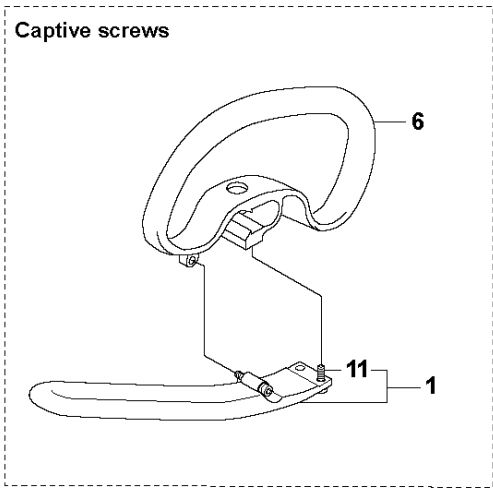

B 327LX, RJX
SHAFT & HANDLE

SHAFT & HANDLE

327 RJX, 20120100001-Current

Ref	Part No	Description	Remark	QTY KIT
1	503 99 78-01	HANDLE	RJx	1
1	503 99 78-04	HANDLE	Captive screws	1
2	503 88 88-01	TUBE	L=1483mm Ø=24mm	1
2	540 05 38-01	TUBE DRIVESHAFT ASSY	RJx L=1483mm Ø=24mm France	1
3	725 23 78-51	SCREW EHHM	L, LS. M6X40	1
3	725 23 80-51	SCREW EHHM	Lx, RJxM6X50	1
4	503 87 90-01	KNOB	Lx	1
5	503 23 00-61	WASHER	L, LS	1
6	503 87 19-03	HANDLE		1
6	503 87 19-08	HANDLE	Captive screws	1
7	503 94 03-01	DISTANCE		1
8	503 20 07-16	SCREW IHSCFM	RJx	1
9	503 94 10-01	HOOK	RJx	1
10	731 23 14-01	HEXAGON NUT	RJx	1
11	503 21 68-16	SCREW IHSCF	RJx	3
11	574 18 15-01	SCREW IHSCFTO	Captive screws	3
12	502 19 71-01	SQUARE NUT		1
13	537 23 48-01	DRIVE SHAFT	L=1525mm Ø=7mm	1
14	735 31 12-00	CIRCLIP		1
15	537 23 75-01	CLUTCH DRUM ASSY		1
16	589 29 51-01	LABEL		1
17	503 79 56-01	LABEL		1
18	537 10 10-01	LABEL	RJx	1
19	537 08 55-01	HANDLE	France	1