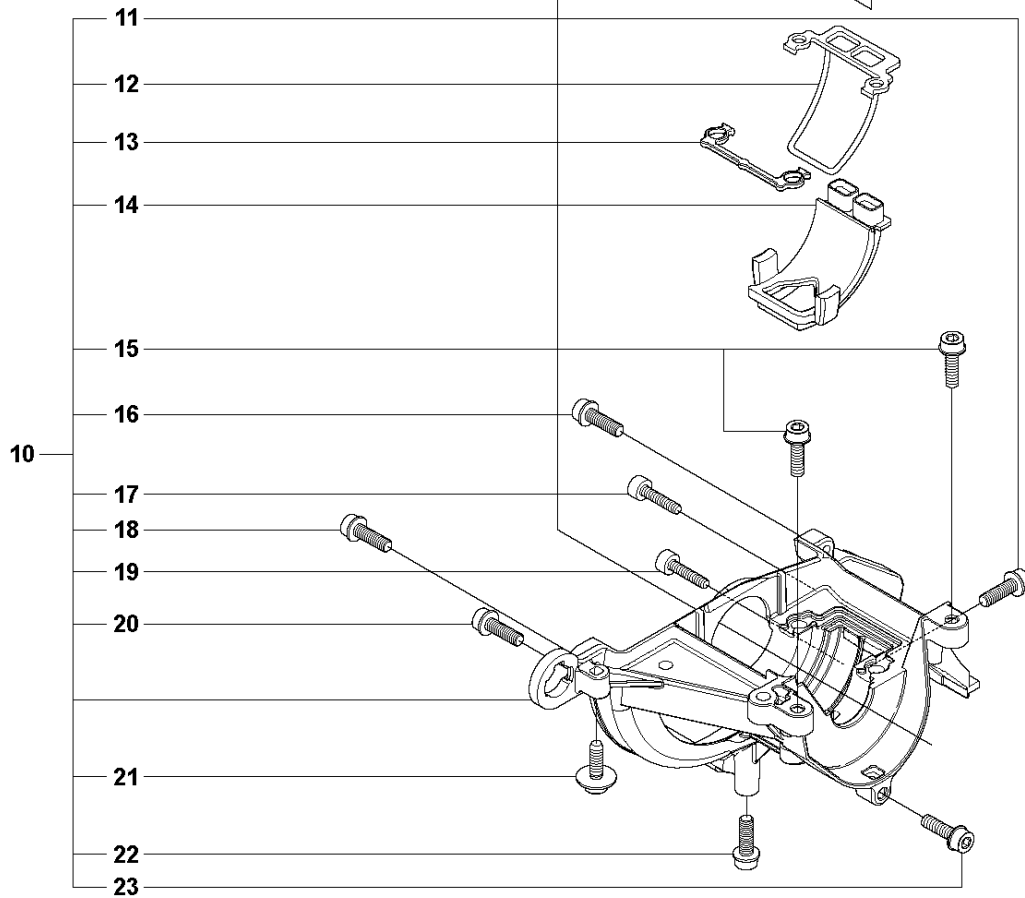

P 327LS, LX, LDX, RX, RDX, R.JX, 323RII
CRANK CASE

CRANKCASE

327 RJX, 20120100001-Current

Ref	Part No	Description	Remark	QTY	KIT
1	537 30 96-01	SLEEVE		1	
2	503 21 68-25	SCREW IHSCFT		1	1
3	503 21 68-25	SCREW IHSCFT		1	1
4	537 04 12-09	CLUTCH COVER		1	
5	537 42 50-01	PROTECTIVE PLATE		1	4
6	503 20 03-16	SCREW IHSCFM	M5x16	1	4
7	537 07 36-01	SPRING		1	
8	503 25 05-01	BALL BEARING		1	4
9	537 33 67-01	CIRCLIP		1	4
10	537 08 52-03	CRANKCASE		1	
11	503 20 03-16	SCREW IHSCFM		1	10
12	537 06 69-01	GASKET		1	10
13	537 08 85-01	GASKET		1	10
14	537 06 68-01	INSERT CRANKCASE		1	10
15	503 20 03-16	SCREW IHSCFM		1	10
16	503 20 03-16	SCREW IHSCFM		1	10
17	503 21 66-18	SCREW IHSCFT		1	10
18	503 20 03-16	SCREW IHSCFM		1	10
19	503 21 66-18	SCREW IHSCFT		1	10
20	503 20 03-16	SCREW IHSCFM		1	10
21	503 21 77-16	SCREW IHSCFT		1	10
22	503 20 14-12	SCREW IHSCFMO	M5x12	1	10
23	503 20 03-16	SCREW IHSCFM		1	10