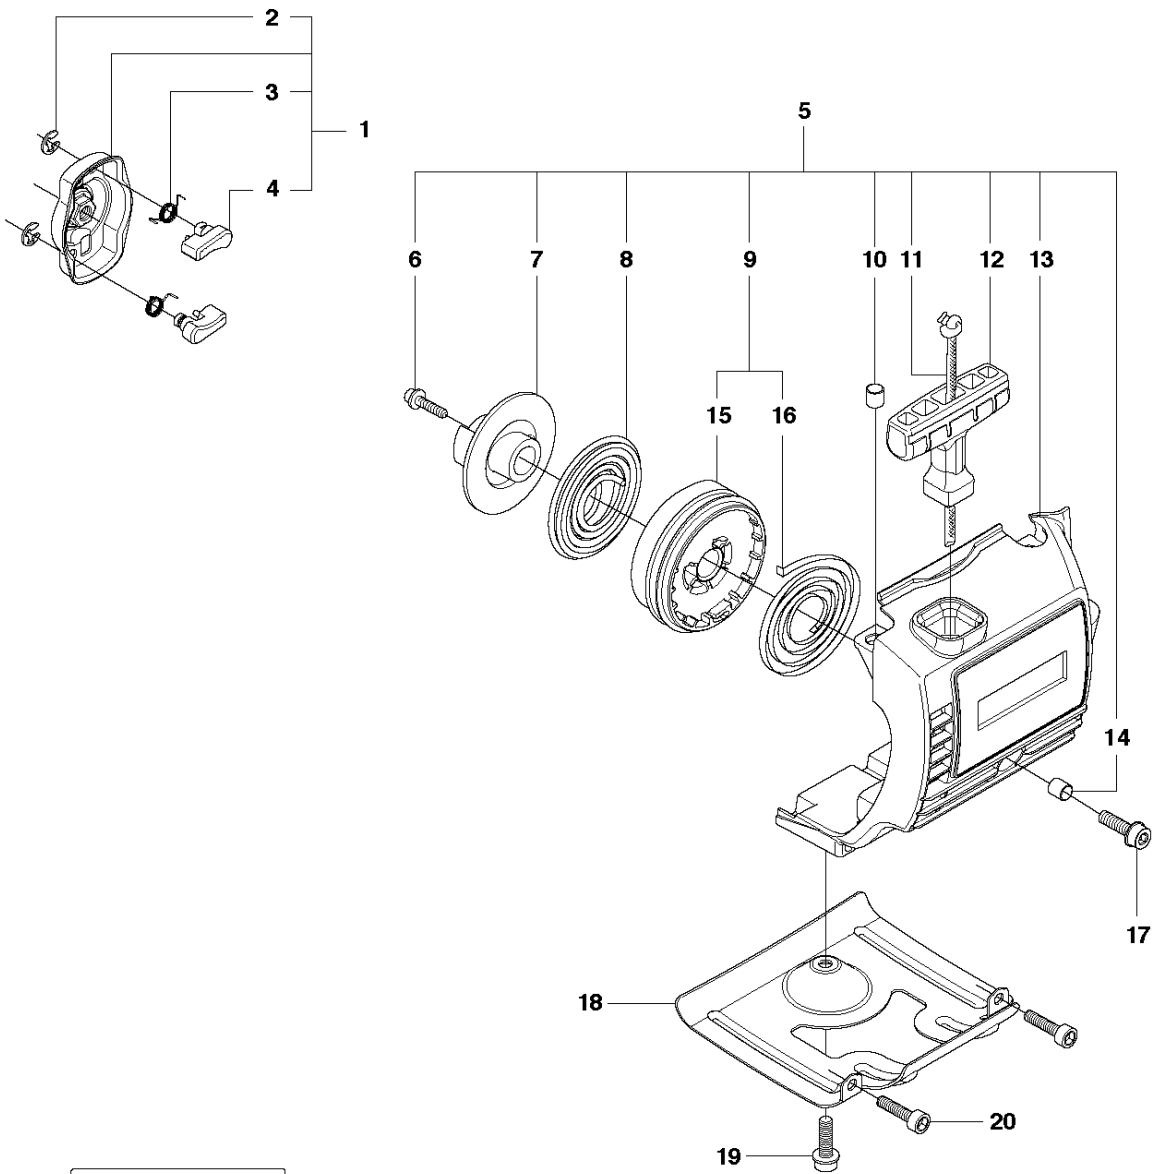

K1 327LX, LDX, RX, RDX, R.JX, 323RII
STARTER

STARTER

327 RJX, 20120100001-Current

Ref	Part No	Description	Remark	QTY	KIT
1	503 87 33-05	STARTER PAWL		1	
2	735 31 08-20	E-CLIP		2	1
3	503 87 36-01	SPRING		2	1
4	503 87 35-02	STARTER PAWL		2	1
5	544 07 11-02	STARTER ASSY		1	
6	503 21 77-25	SCREW IH SCT		1	5
7	544 03 87-02	DRIVER		1	5
8	544 03 88-02	SPRING		1	5
9	544 16 65-01	STARTER PULLEY ASSY		1	5
10	537 37 93-02	SPACING SLEEVE		2	5
11	503 85 89-01	STARTER ROPE		1	5
12	537 00 84-01	STARTER HANDLE		1	5
13	537 41 16-01	STARTER HOUSING		1	5
14	537 37 93-02	SPACING SLEEVE		1	5
15	544 03 86-01	STARTER PULLEY		1	5, 9
16	503 85 90-01	RECOIL SPRING		1	5, 9
17	503 20 03-16	SCREW IHSCFM	M5x16	1	
18	537 03 41-01	PROTECTIVE PLATE		1	
19	503 20 14-12	SCREW IHSCFMO	M5x12	1	
20	503 21 66-18	SCREW IH SCT		2	
21	537 35 34-56	LABEL	327LDx	1	
22	537 35 34-57	LABEL	327RJx	1	
23	537 35 34-58	LABEL	323RII	1	
24	537 35 34-59	LABEL	327Rx	1	
25	537 35 34-60	LABEL	327RDx	1