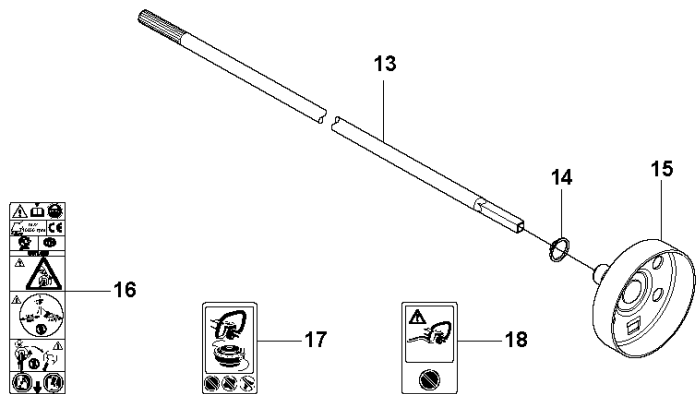

B 327LX, RJX
SHAFT & HANDLE

SHAFT & HANDLE

327 RJX, 20120100001-Current

Ref	Part No	Description	Remark	QTY KIT
1	503 99 78-01	HANDLE	RJx	1
1	503 99 78-04	HANDLE	Captive screws	1
2	503 88 88-01	TUBE	L=1483mm Ø=24mm	1
2	540 05 38-01	TUBE DRIVESHAFT ASSY	RJx L=1483mm Ø=24mm France	1
3	725 23 78-51	SCREW EHHM	L, LS. M6X40	1
3	725 23 80-51	SCREW EHHM	Lx, RJxM6X50	1
4	503 87 90-01	KNOB	Lx	1
5	503 23 00-61	WASHER	L, LS	1
6	503 87 19-03	HANDLE		1
6	503 87 19-08	HANDLE	Captive screws	1
7	503 94 03-01	DISTANCE		1
8	503 20 07-16	SCREW IHSCFM	RJx	1
9	503 94 10-01	HOOK	RJx	1
10	731 23 14-01	HEXAGON NUT	RJx	1
11	503 21 68-16	SCREW IHSCF	RJx	3
11	574 18 15-01	SCREW IHSCFTO	Captive screws	3
12	502 19 71-01	SQUARE NUT		1
13	537 23 48-01	DRIVE SHAFT	L=1525mm Ø=7mm	1
14	735 31 12-00	CIRCLIP		1
15	537 23 75-01	CLUTCH DRUM ASSY		1
16	589 29 51-01	LABEL		1
17	503 79 56-01	LABEL		1
18	537 10 10-01	LABEL	RJx	1
19	537 08 55-01	HANDLE	France	1