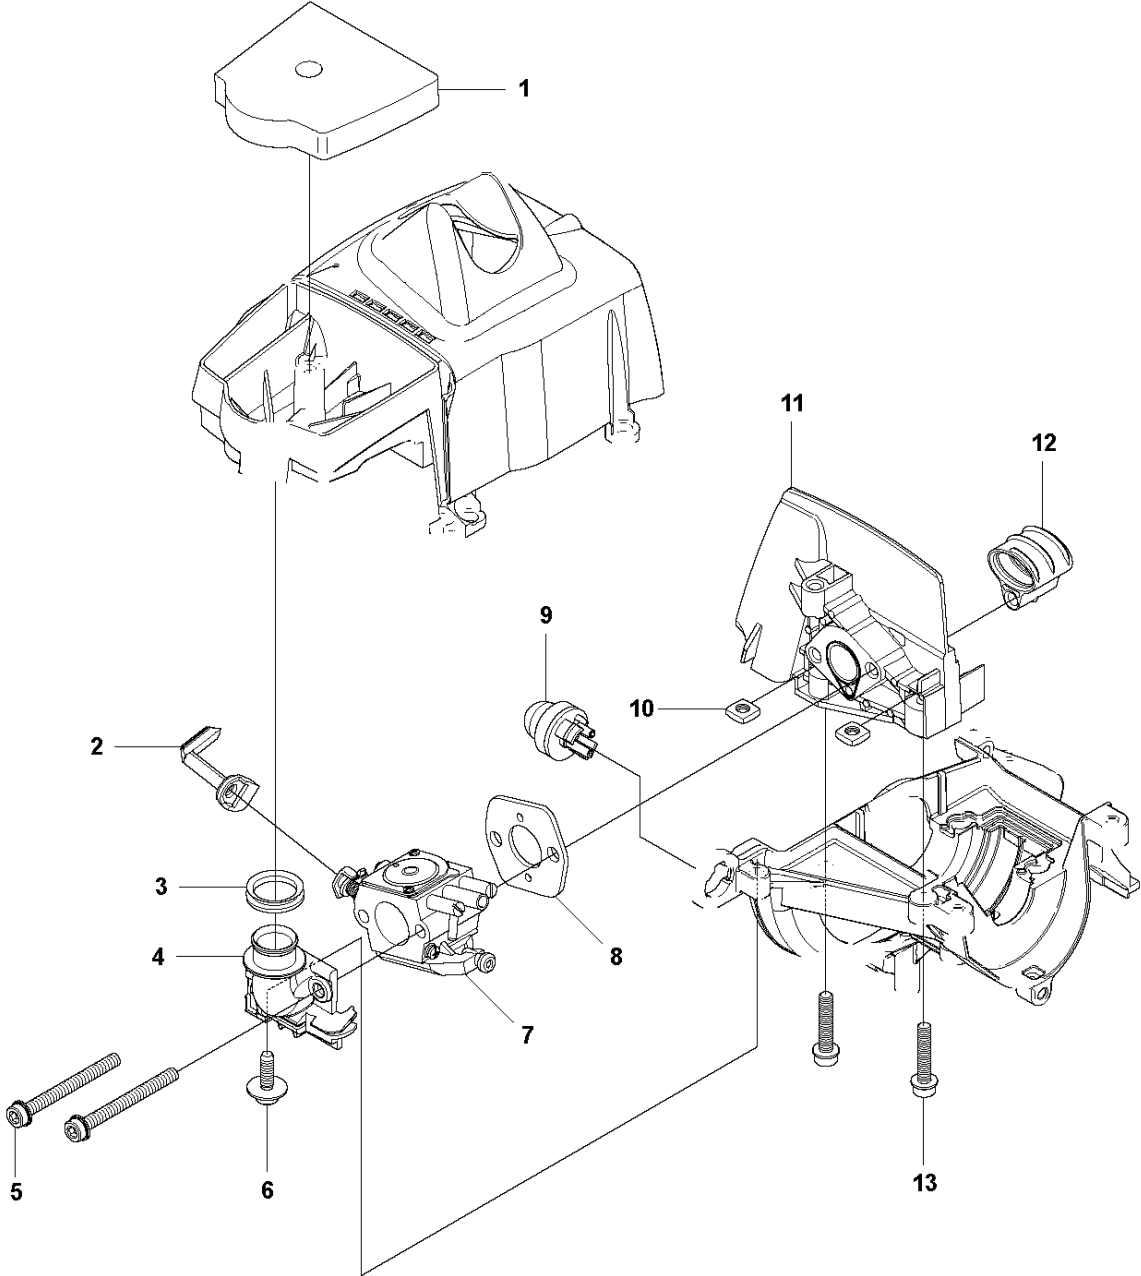

J 327LX, LDX, RX, RDX, RJX, LX, 323R11
CARBURETOR & AIR FILTER

CARBURETOR & AIR FILTER

327 RJX, 20120100001-Current

Ref	Part No	Description	Remark	QTY KIT
1	537 14 31-01	AIR FILTER ASSY		1
2	503 96 25-01	CHOKE CONTROL		1
3	740 68 11-21	V-RING		1
4	502 49 90-01	BRACKET		1
5	503 21 75-50	SCREW IHSCFT		2
6	503 21 77-16	SCREW IHSCFT		1
7	503 28 34-01	CARBURETTOR	Zama C1Q-EL24, NOT FOR US	1
7	576 01 98-01	CARBURETTOR	Hualong HQ-2, only option for US	1
8	503 49 71-01	GASKET		1
9	503 93 66-01	PURGE		1
10	503 22 65-04	SQUARE NUT		2
11	503 91 09-01	INSULATION WALL		1
12	503 94 26-01	INLET PIPE		1
13	503 20 03-25	SCREW IHSCFM		2
14	505 27 10-01	FILTER		1