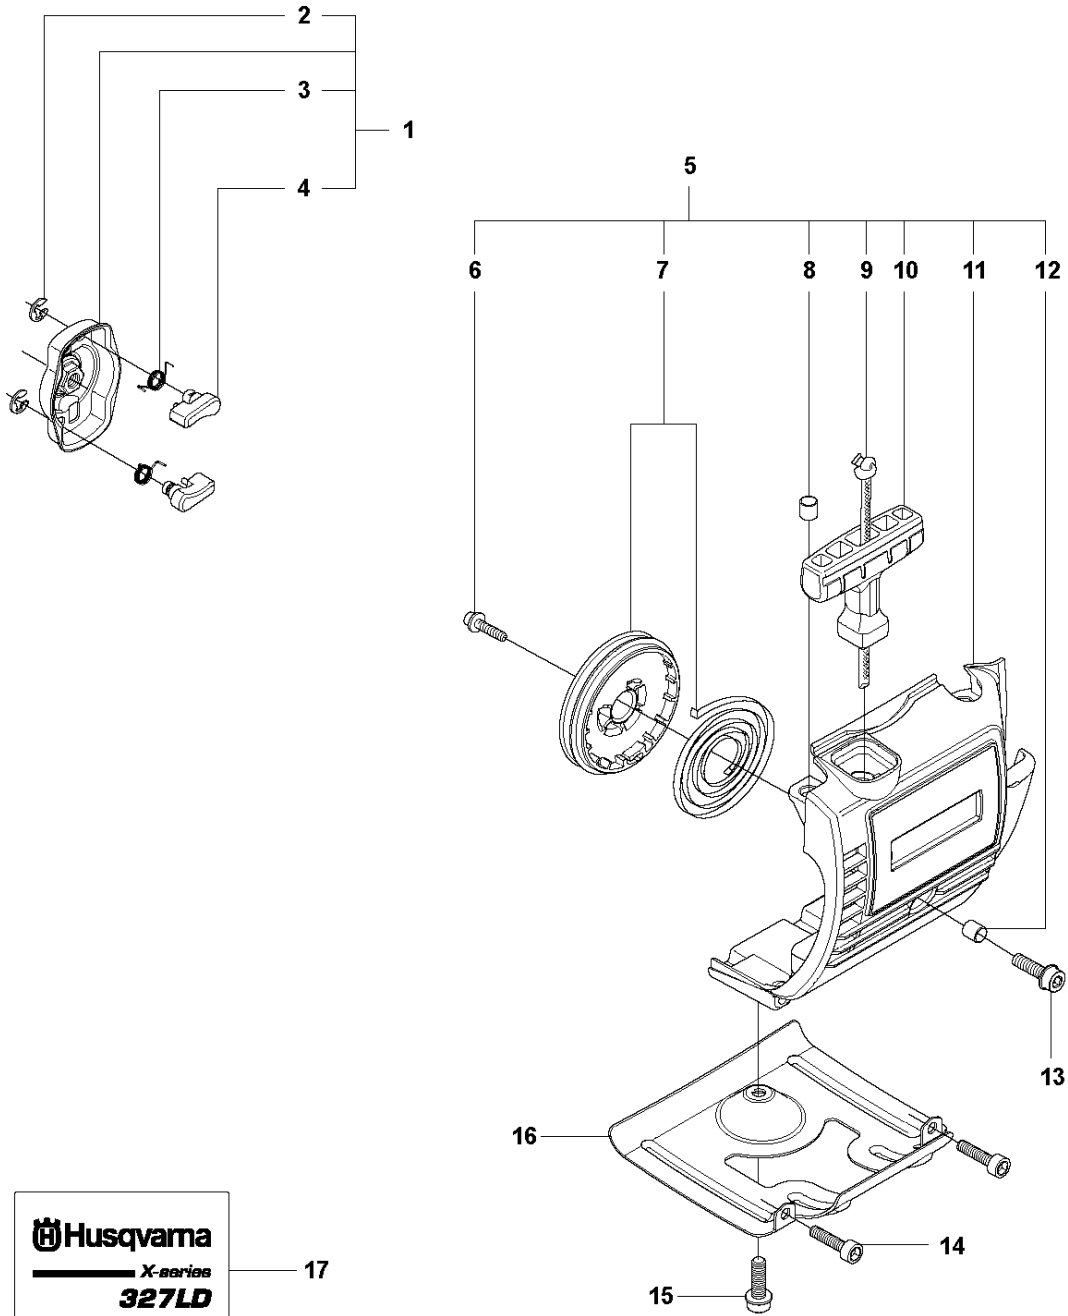

K3 327LX, LDX, RX, RDX, RJX, 323RII
STARTER

STARTER

327 RJX, 20120100001-Current

Ref	Part No	Description	Remark	QTY KIT	
1	503 87 33-05	STARTER PAWL		1	
2	735 31 08-20	E-CLIP		2	1
3	503 87 36-01	SPRING		1	1
4	503 87 35-02	STARTER PAWL		2	1
5	503 85 28-06	STARTER ASSY		1	
6	503 21 77-16	SCREW IH SCT		1	5
7	503 96 49-01	STARTER PULLEY		1	5
8	537 37 93-02	SPACING SLEEVE		2	5
9	503 85 89-01	STARTER ROPE		1	5
10	537 00 84-01	STARTER HANDLE		1	5
11	503 85 87-02	STARTER HOUSING		1	5
12	537 37 93-02	SPACING SLEEVE		1	5
13	503 20 03-16	SCREW IHSCFM	M5x16	1	
14	503 21 66-18	SCREW IH SCT		2	
15	503 20 14-12	SCREW IHSCFMO	M5x12	1	
16	537 03 41-01	PROTECTIVE PLATE		1	
17	537 35 34-56	LABEL	327LDx	1	
18	537 35 34-57	LABEL	327RJx	1	
19	537 35 34-58	LABEL	323RII	1	
20	537 35 34-59	LABEL	327Rx	1	
21	537 35 34-60	LABEL	327RDx	1