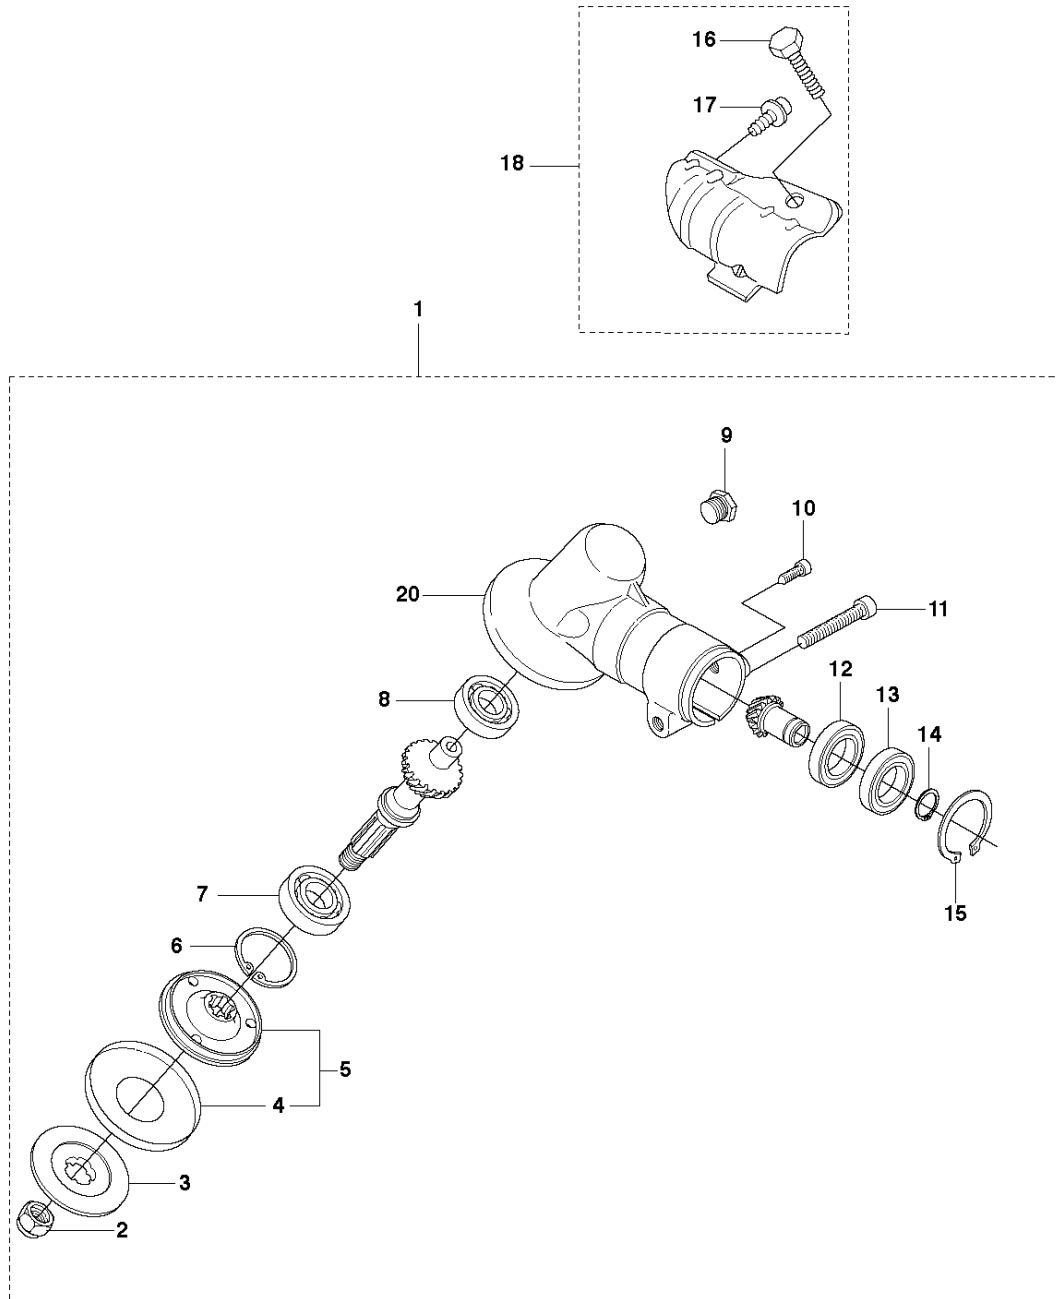

A 327LS, LX, LDX, RX, RDX, RJX, 323R11
BEVEL GEAR

BEVEL GEAR

327 RJX, 20120100001-Current

Ref	Part No	Description	Remark	QTY	KIT
1	537 19 92-02	BEVEL GEAR ASSY		1	
2	503 85 63-01	NUT		1	1
3	537 28 56-01	SUPPORT FLANGE		1	1
4	537 29 26-01	CUP		1	1
5	537 23 49-01	DRIVER ASSY		1	1
6	735 31 28-10	CIRCLIP		1	1
7	503 25 24-01	BALL BEARING		1	1
8	738 21 98-00	BALL BEARING		1	1
9	503 20 15-01	SCREW		1	1
10	503 20 14-12	SCREW IHSCFMO		1	1
11	503 20 07-25	SCREW IHSCFM		1	1
12	738 21 99-00	BALL BEARING		1	1
13	738 21 99-02	BALL BEARING		1	1
14	735 31 11-00	CIRCLIP		1	1
15	735 31 25-10	CIRCLIP		1	1
16	725 23 70-51	SCREW		1	18
17	503 20 07-12	SCREW IHSCFM		1	18
18	574 30 69-01	CLAMP	Captive screws	1	
20	537 33 37-01	GEAR HOUSING		1