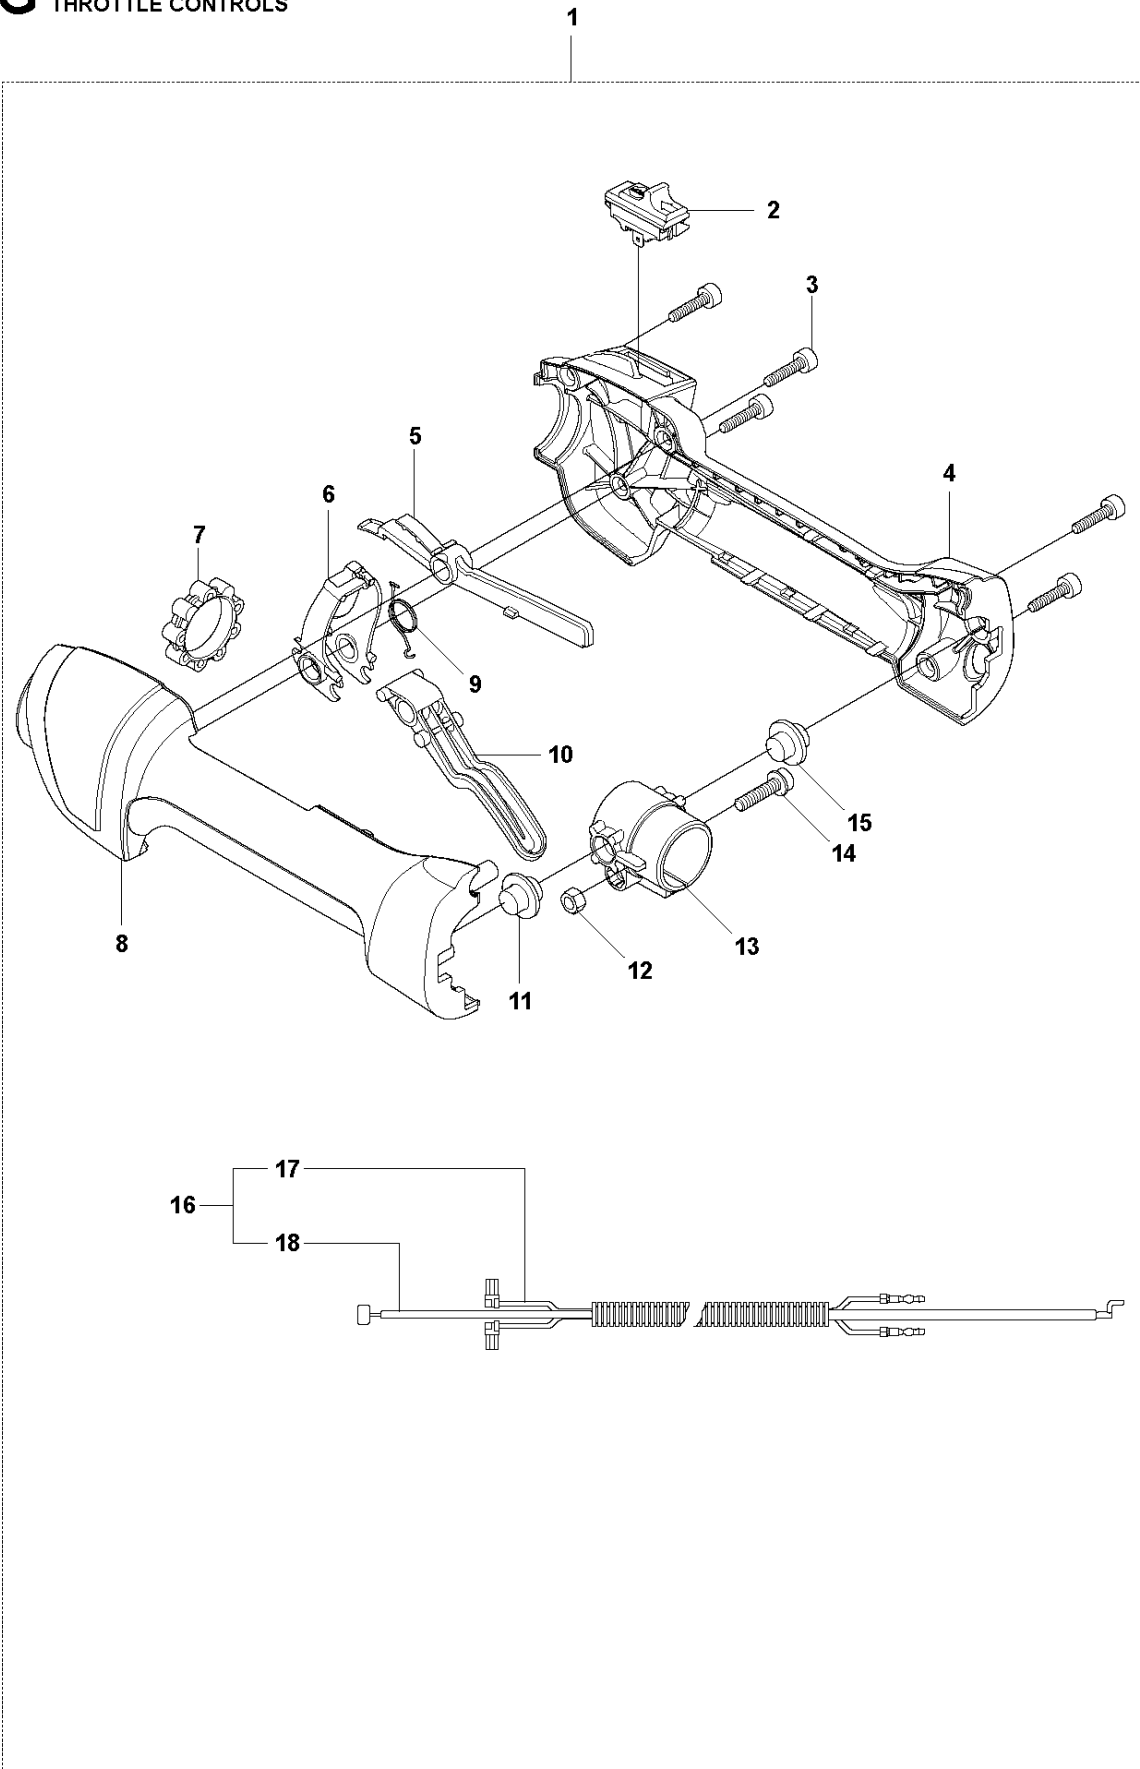

G 327LS, Lx, LDx, RJx
THROTTLE CONTROLS

HANDLE & CONTROLS

327 RJX, 20120100001-Current

Ref	Part No	Description	Remark	QTY	KIT
1	544 14 36-04	CONTROL		1	
2	537 41 90-01	SWITCH		1	1
3	503 21 66-18	SCREW IH SCT		5	1
4	544 10 02-02	HANDLE HALF		1	1
5	503 87 80-01	THROTTLE LOCKOUT		1	1
6	503 91 81-01	THROTTLE LEVER		1	1
7	503 96 14-01	ABSORBER		1	1
8	544 10 03-02	HANDLE HALF		1	1
9	544 10 08-01	RECOIL SPRING		1	1
10	503 87 79-03	THROTTLE TRIGGER		1	1
11	544 10 17-02	DAMPER		1	1
12	731 23 14-01	HEXAGON NUT		1	1
13	544 11 21-01	RETAINER		1	1
14	503 20 03-20	SCREW IH SCFM		1	1
15	544 10 17-02	DAMPER		1	1
16	502 65 13-01	WIRING		1	1
17	502 53 16-01	SHORT CIRCUIT CABLE		1	1,16
18	544 17 17-03	THROTTLE CABLE ASSY		1	1,16