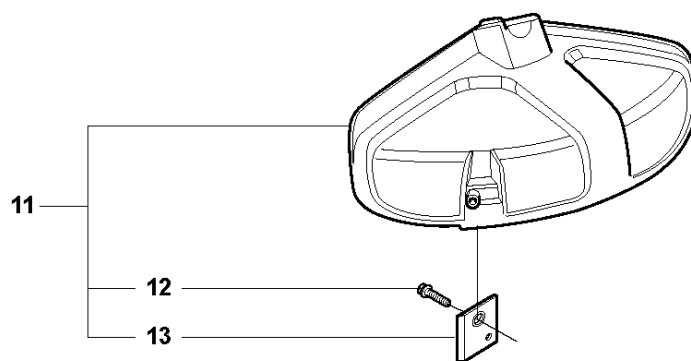

S 327LS, LX, LDX, RX, RDX, RJX, 323RII
ACCESSORIES

ACCESSORIES

327 RJX, 20120100001-Current

Ref	Part No	Description	Remark	QTY	KIT
1	544 04 42-10	ACCESSORY BAG	Captive screws 323RII, 327Rx	1	
2	573 99 43-04	SCREW IHSCFMO	Captive screws	2	1
3	574 56 80-01	CLAMP	Captive screws	1	1
4	537 29 34-01	ADAPTER		1	1
5	574 56 49-02	BLADE GUARD	Captive screws	1	1
6	503 20 03-16	SCREW IHSCFM	Captive screws	4	1
7	574 03 95-01	LOCK NUT	Captive screws	4	1
8	503 97 71-01	TRIMMER GUARD ASSY	327Lx, 327LDx	1	
9	503 21 07-16	SCREW IH SCT		1	8
10	503 79 88-01	BLADE		1	8
11	503 93 42-02	COMBINATION GUARD	323RII, 327Rx	1	
12	503 21 07-16	SCREW IH SCT		1	11
13	503 79 88-01	BLADE		1	11