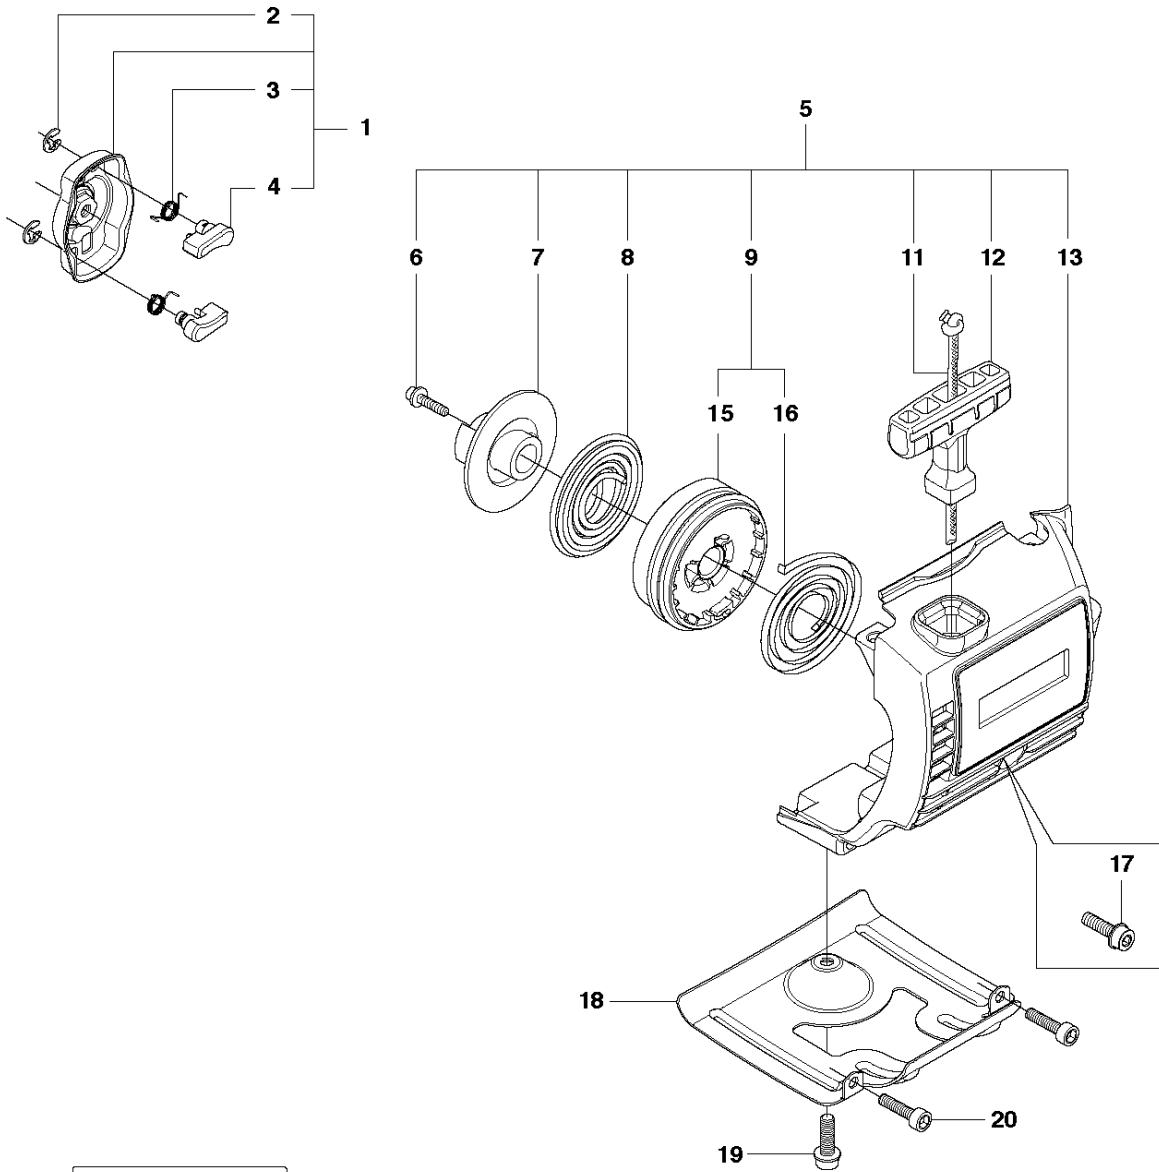

K2 327LX, LDX, RX, RDX, RJX, 323RII
STARTER

STARTER

327 RJX, 20120100001-Current

Ref	Part No	Description	Remark	QTY	KIT
1	503 87 33-05	STARTER PAWL		1	
2	735 31 08-20	E-CLIP		2	1
3	503 87 36-01	SPRING		2	1
4	503 87 35-02	STARTER PAWL		2	1
5	544 07 11-03	STARTER ASSY	Captive screws	1	
6	503 21 77-25	SCREW IHSC T		1	5
7	544 03 87-02	DRIVER		1	5
8	544 03 88-02	SPRING		1	5
9	544 16 65-01	STARTER PULLEY ASSY		1	5
11	503 85 89-01	STARTER ROPE		1	5
12	537 00 84-01	STARTER HANDLE		1	5
13	537 41 16-02	STARTER HOUSING	Captive screws	1	5
14	537 37 93-02	SPACING SLEEVE		1	5
15	544 03 86-01	STARTER PULLEY		1	5, 9
16	503 85 90-01	RECOIL SPRING		1	5, 9
17	574 47 70-03	SCREW IHSCFMO	Captive screw M5x16	1	5
18	537 03 41-01	PROTECTIVE PLATE		1	
19	503 20 14-12	SCREW IHSCFMO	M5x12	1	
20	503 21 66-18	SCREW IHSC T		2	
21	537 35 34-56	LABEL	327LDx	1	
22	537 35 34-57	LABEL	327RJx	1	
23	537 35 34-58	LABEL	323RII	1	
24	537 35 34-59	LABEL	327Rx	1	
25	537 35 34-60	LABEL	327RDx	1