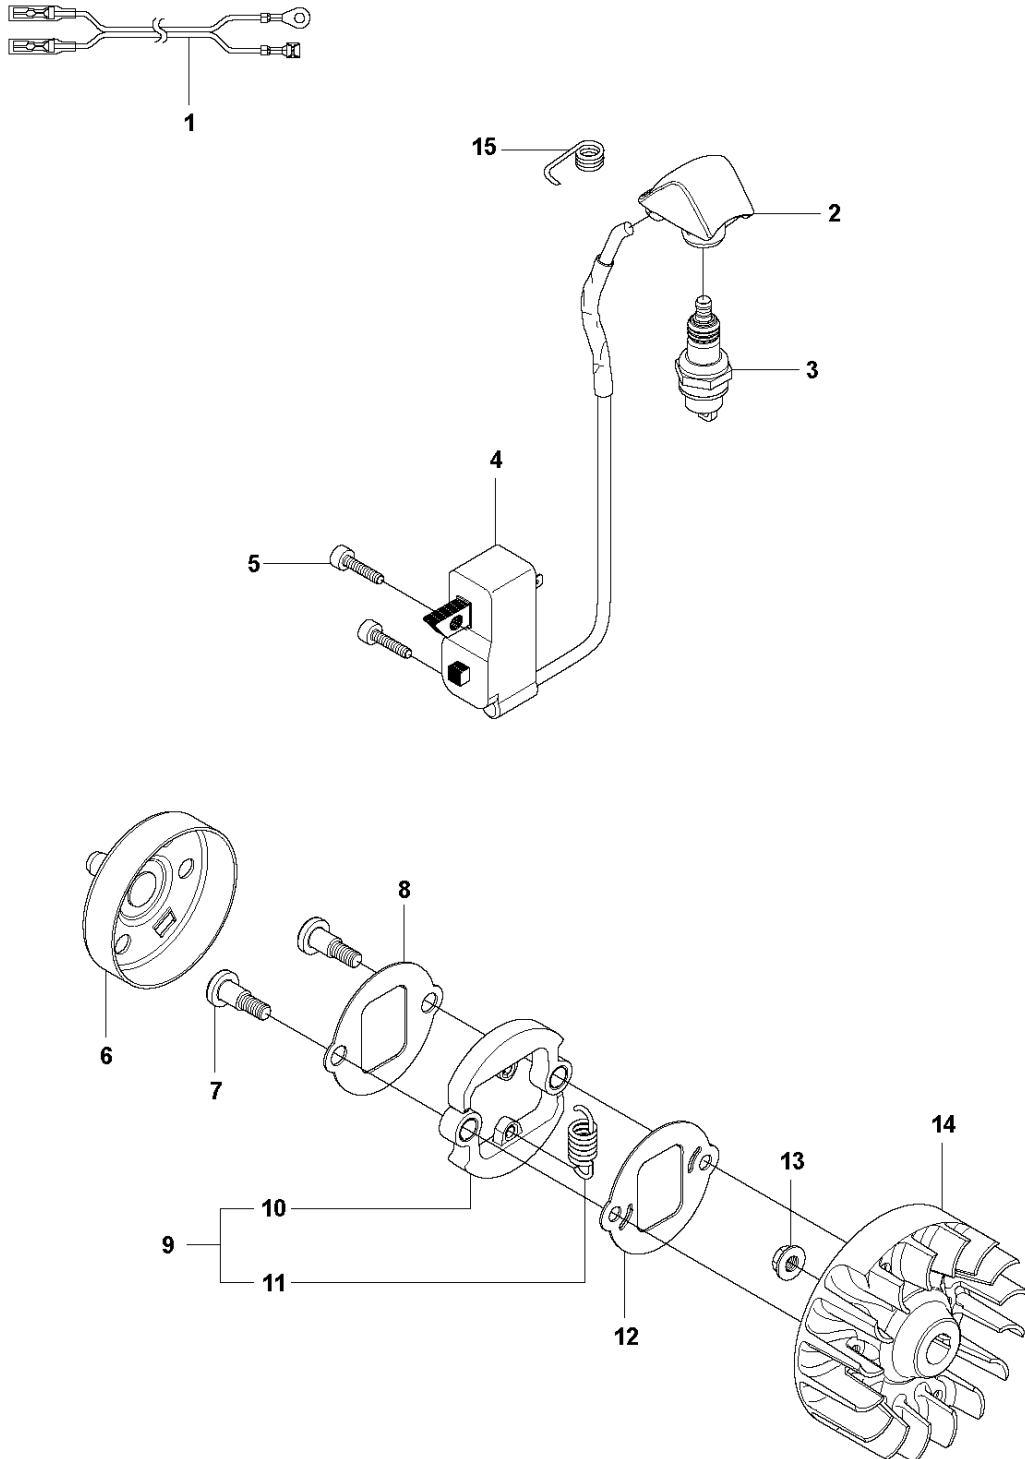

M 327LS, LX, LDX, RX, RDX, RJX, 323RII
IGNITION & CLUTCH

IGNITION SYSTEM & CLUTCH

327 RJX, 20120100001-Current

Ref	Part No	Description	Remark	QTY	KIT
1	502 49 36-01	SHORT CIRCUIT CABLE		1	
2	537 43 43-01	SPARK PLUG CAP		1	
3	503 23 51-09	SPARK PLUG	Champion RCJ 6Y	1	
4	544 12 70-01	IGNITION MODULE		1	
5	503 21 66-18	SCREW IH SCT		2	
6	537 23 75-01	CLUTCH DRUM ASSY		1	
7	503 84 29-02	SCREW		2	
8	537 04 67-02	WASHER		1	
9	537 03 22-01	CLUTCH ASSY		1	
10	503 84 28-01	CLUTCH SHOE		2	9
11	503 81 60-01	CLUTCH SPRING		1	9
12	537 04 68-02	WASHER		1	
13	731 71 16-51	HEXAGON NUT FLANGE		1	
14	537 24 96-02	FLYWHEEL		1	
15	537 23 93-01	CONTACT SPRING		1