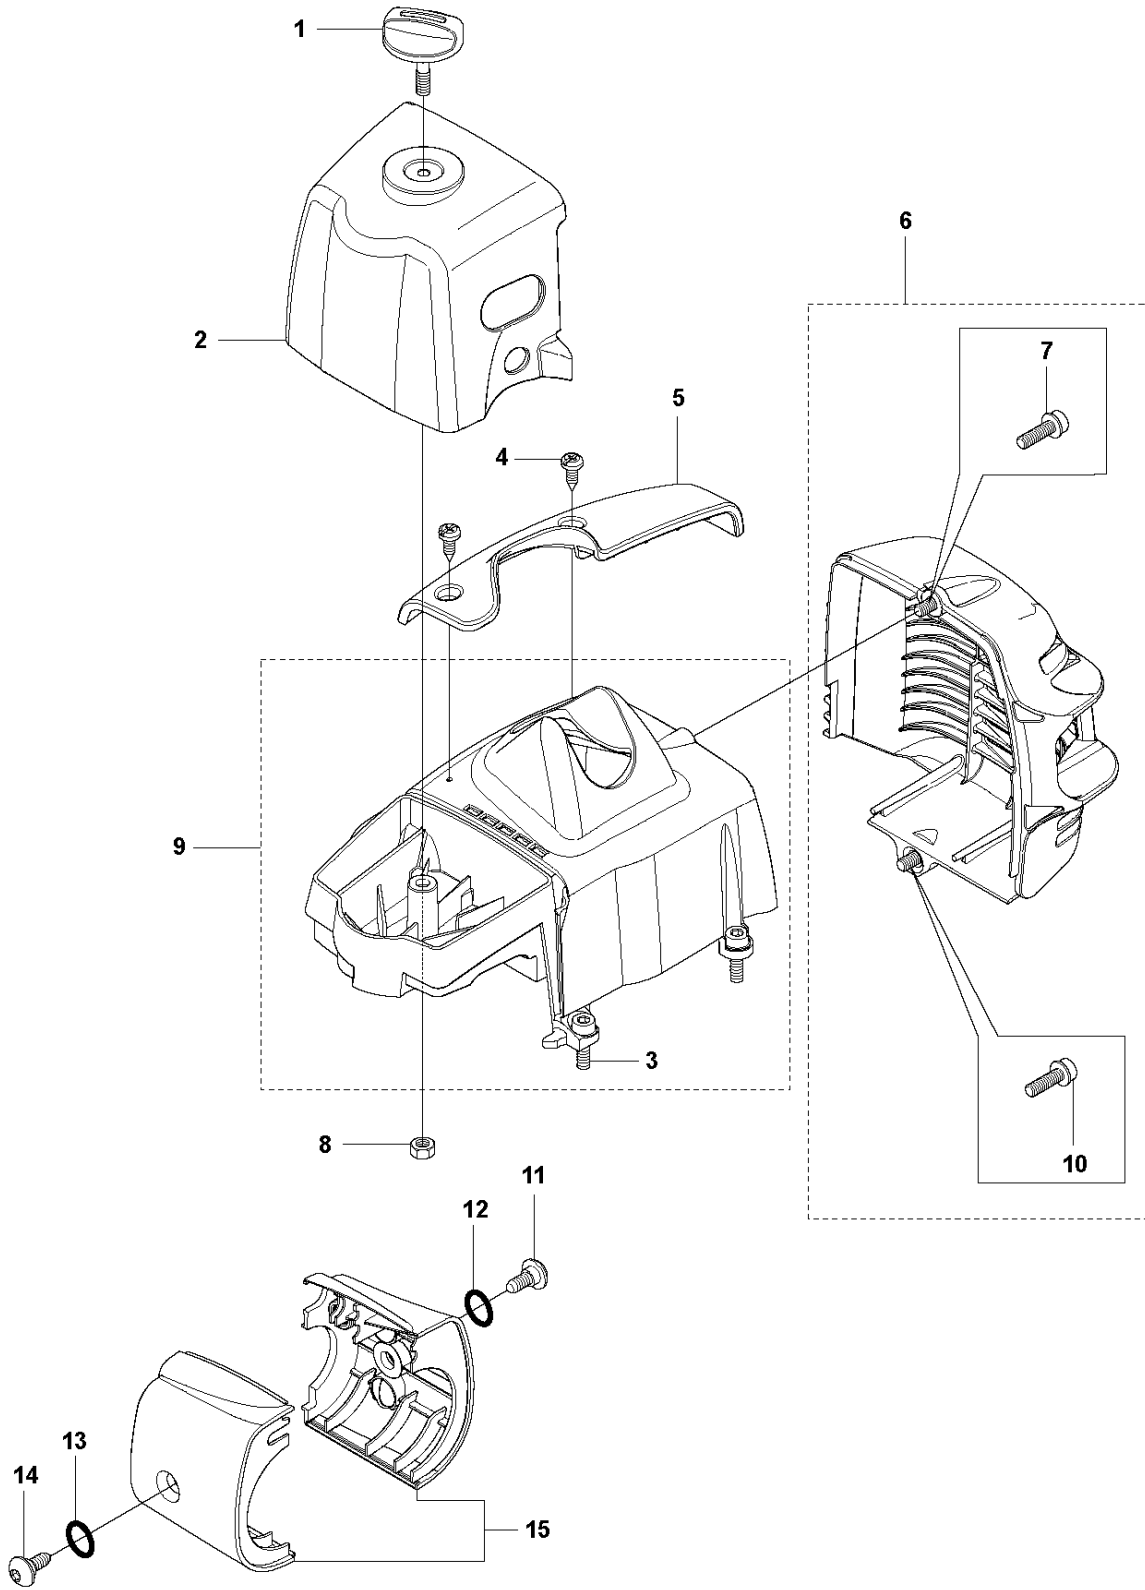

H2 327Lx, LDx, Rx, RDx, RJx, COVERS

COVER

327 RJX, 20120100001-Current

Ref	Part No	Description	Remark	QTY	KIT
1	537 21 32-10	KNOB		1	
2	502 48 13-01	FILTER COVER		1	
3	574 47 70-03	SCREW IHSCFMO	Captive screws	4	9
4	503 21 35-12	SCREW CCRPANT		2	
5	502 48 16-01	ARM PROTECTION		1	
6	544 84 81-02	HEAT PROTECTOR	Captive screws	1	
7	574 18 15-01	SCREW IHSCFTO	Captive screws	1	6
8	503 22 24-01	LOCK NUT		1	
9	574 35 39-01	CYLINDER COVER ASSY	Captive screws	1	
10	574 47 70-03	SCREW IHSCFMO	Captive screws	1	6
11	503 96 13-01	SCREW		1	
12	740 42 06-00	O-RING		1	
13	740 42 06-00	O-RING		1	
14	503 96 13-01	SCREW		1	
15	502 48 15-01	COVER		1