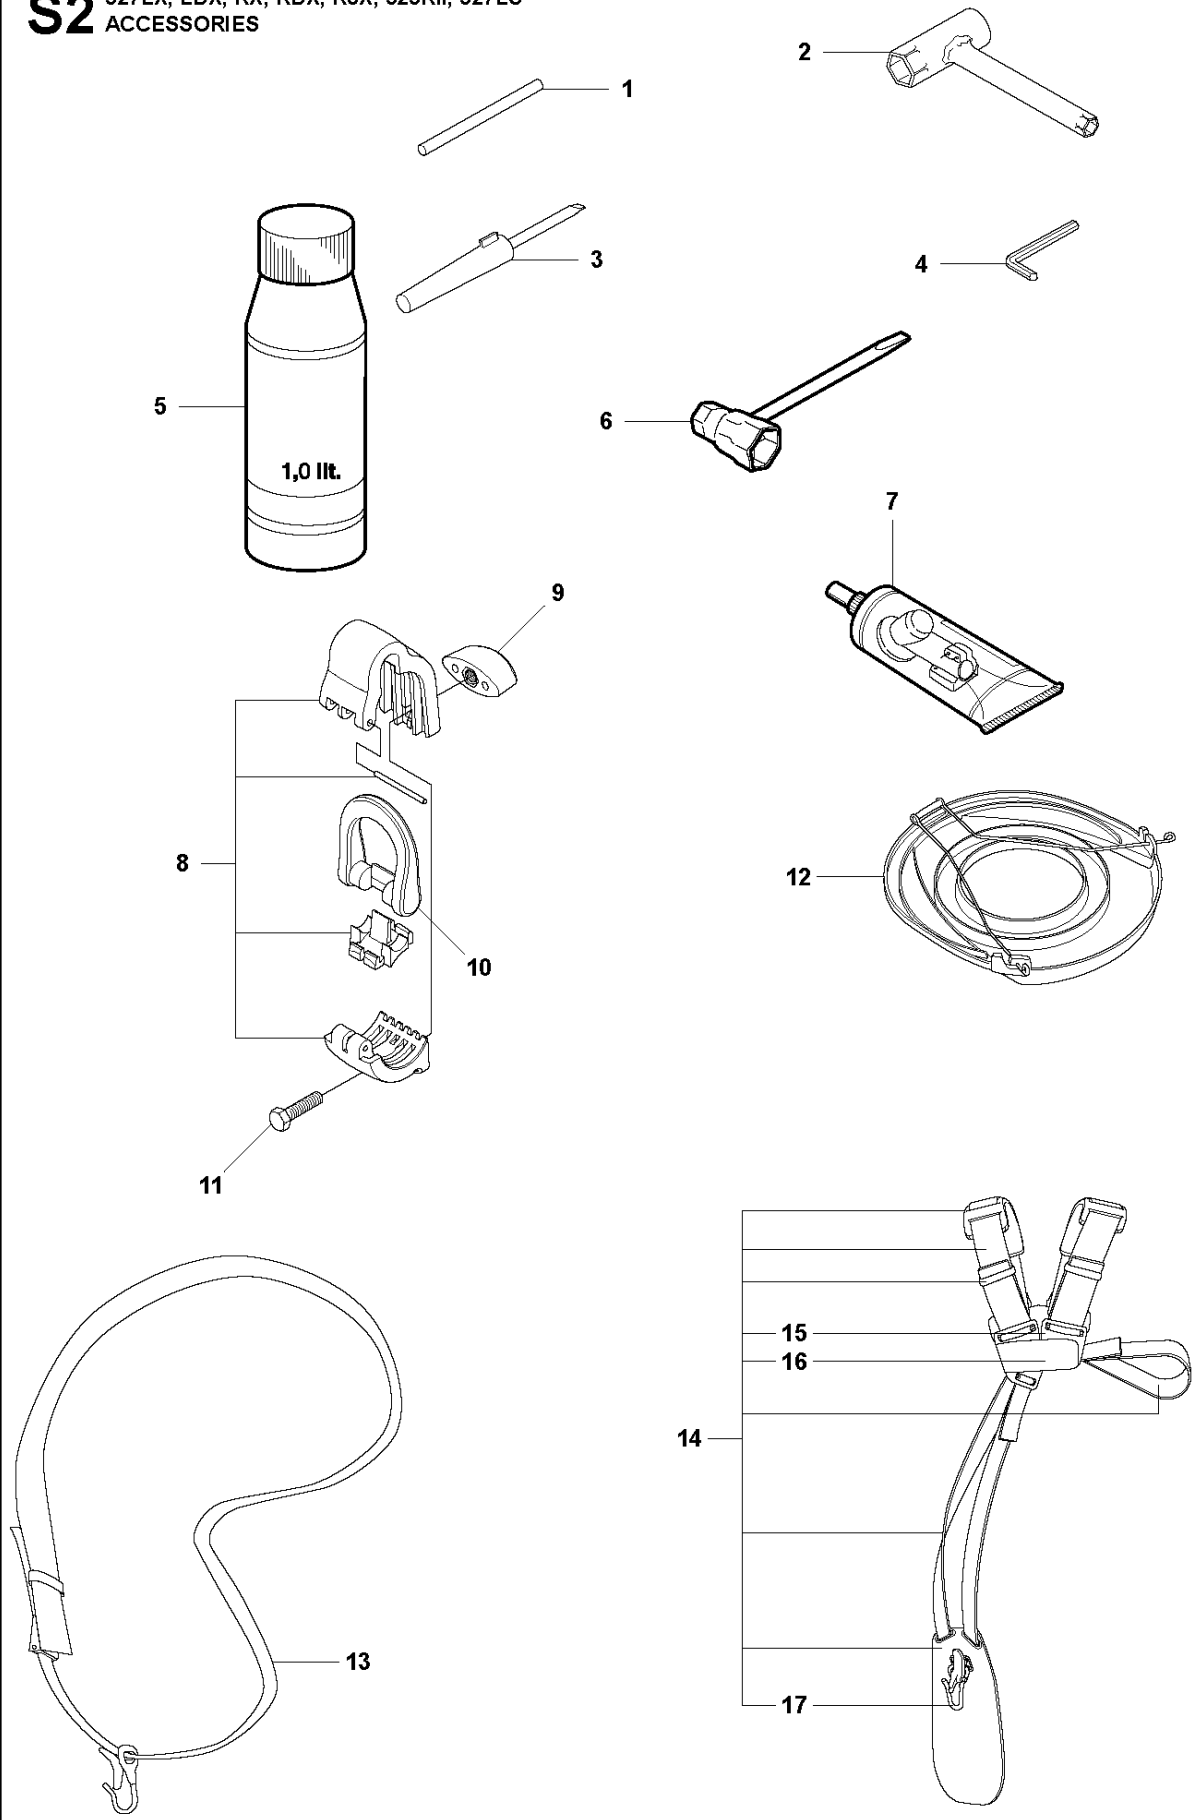

S2 327LX, LDX, RX, RDX, RJX, 323R11, 327LS
ACCESSORIES

ACCESSORIES

327 RJX, 20120100001-Current

Ref	Part No	Description	Remark	QTY	KIT
1	502 28 59-01	STOP		1	
2	502 11 46-02	SOCKET WRENCH		1	
3	501 60 02-03	SCREWDRIVER		1	
4	502 21 58-01	WRENCH		1	
5	531 00 92-48	FILTER OIL		1	
6	501 69 17-01	COMBINATION WRENCH		1	
7	503 97 64-01	GREASE		1	
8	537 35 36-01	LOOP		1	
9	537 13 04-02	KNOB		1	
10	537 35 01-01	LOOP		1	
11	725 23 31-51	SCREW		1	
12	537 31 29-01	TRANSPORT GUARD	200-275 mm	1	
13	537 21 62-01	HARNESS		1	
13	537 21 62-02	HARNESS	USA	1	
14	537 21 63-01	HARNESS		1	
14	537 21 63-02	HARNESS	USA	1	
15	503 73 40-01	FRONT PIECE		1	14
16	503 73 41-02	BUCKLE		1	14
17	502 02 28-02	WELT HOOK		1	14