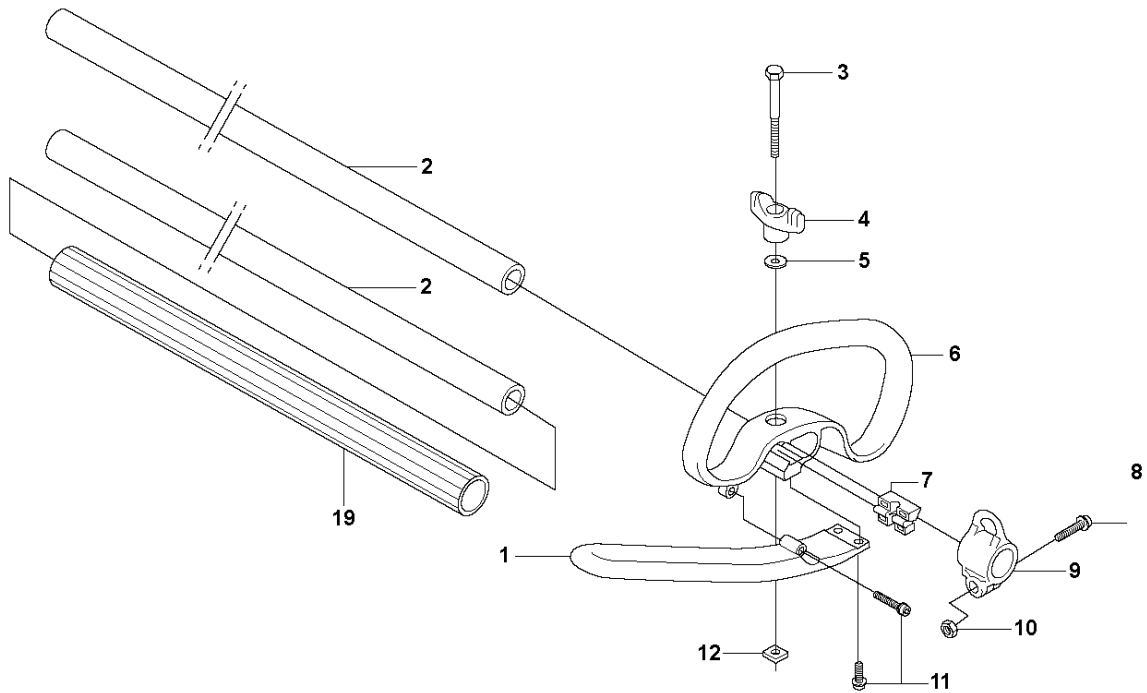

B 327LX, RJX
SHAFT & HANDLE

SHAFT & HANDLE

327 RJX, 20120100001-Current

Ref	Part No	Description	Remark	QTY KIT
1	503 99 78-01	HANDLE	RJx	1
1	503 99 78-04	HANDLE	Captive screws	1
2	503 88 88-01	TUBE	L=1483mm Ø=24mm	1
2	540 05 38-01	TUBE DRIVESHAFT ASSY	RJx L=1483mm Ø=24mm France	1
3	725 23 78-51	SCREW EHHM	L, LS. M6X40	1
3	725 23 80-51	SCREW EHHM	Lx, RJxM6X50	1
4	503 87 90-01	KNOB	Lx	1
5	503 23 00-61	WASHER	L, LS	1
6	503 87 19-03	HANDLE		1
6	503 87 19-08	HANDLE	Captive screws	1
7	503 94 03-01	DISTANCE		1
8	503 20 07-16	SCREW IHSCFM	RJx	1
9	503 94 10-01	HOOK	RJx	1
10	731 23 14-01	HEXAGON NUT	RJx	1
11	503 21 68-16	SCREW IHSCF	RJx	3
11	574 18 15-01	SCREW IHSCFTO	Captive screws	3
12	502 19 71-01	SQUARE NUT		1
13	537 23 48-01	DRIVE SHAFT	L=1525mm Ø=7mm	1
14	735 31 12-00	CIRCLIP		1
15	537 23 75-01	CLUTCH DRUM ASSY		1
16	589 29 51-01	LABEL		1
17	503 79 56-01	LABEL		1
18	537 10 10-01	LABEL	RJx	1
19	537 08 55-01	HANDLE	France	1