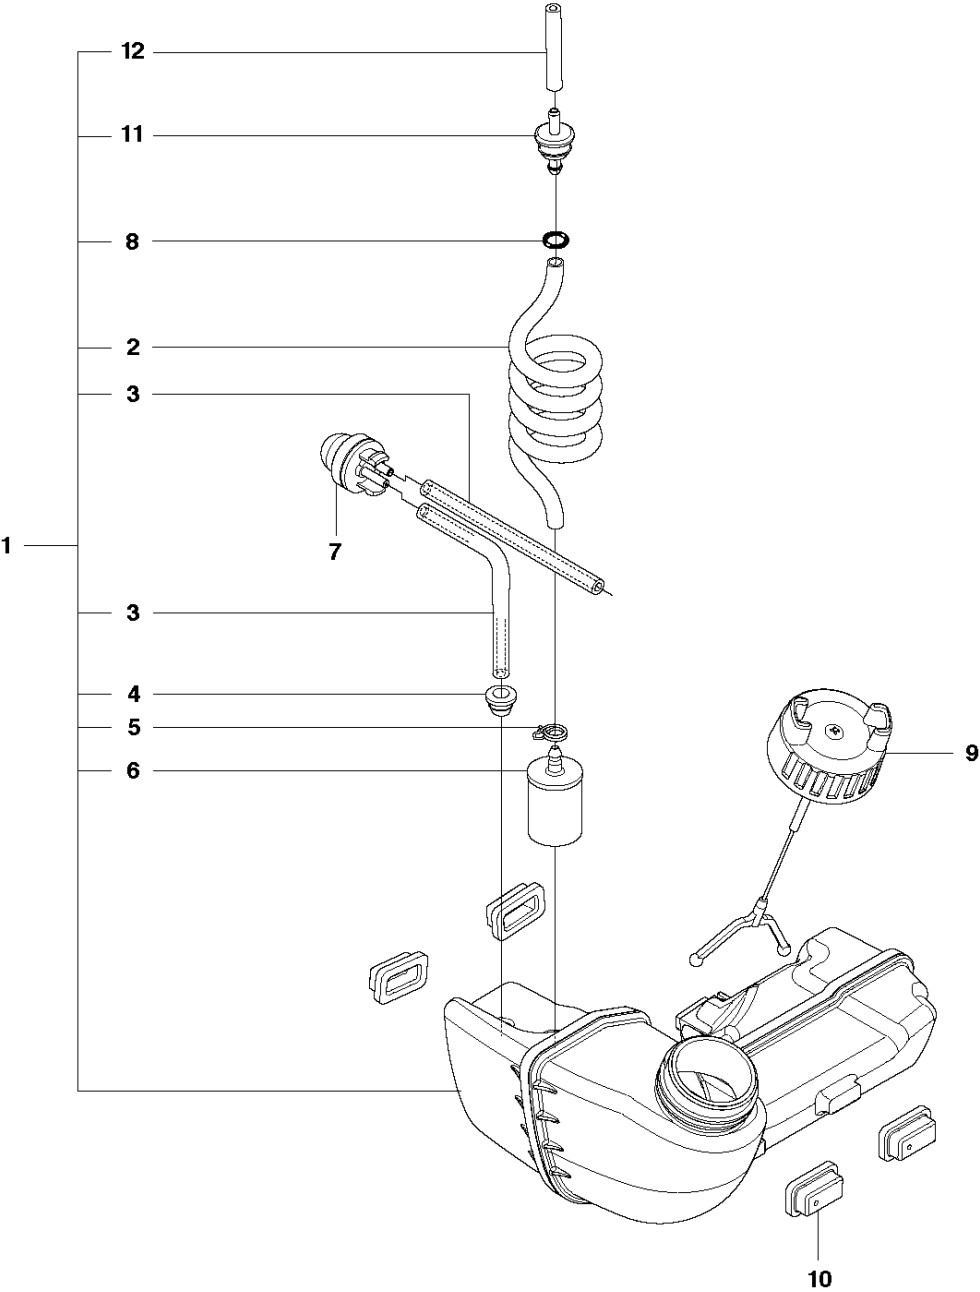

L 327LS, LX, LDX, RX, RDX, RJX, 323R11
FUEL TANK

FUEL TANK

327 RJX, 20120100001-Current

Ref	Part No	Description	Remark	QTY	KIT
1	584 25 80-01	FUEL TANK ASSY		1	
2	581 75 62-01	FUEL HOSE		1	1
3	537 04 24-01	FUEL HOSE		2	1
4	503 73 58-01	BUSHING		1	1
5	504 02 24-01	HOSE CLAMP		1	1
6	503 44 32-01	FUEL FILTER		1	1
7	503 93 66-01	PURGE		1	
8	537 18 49-01	O-RING		1	1
9	544 88 97-02	TANK CAP		1	
10	503 91 10-01	SUSPENSION		4	
11	578 29 56-01	HOSE NIPPLE		1	1
12	578 90 68-02	FUEL HOSE		1