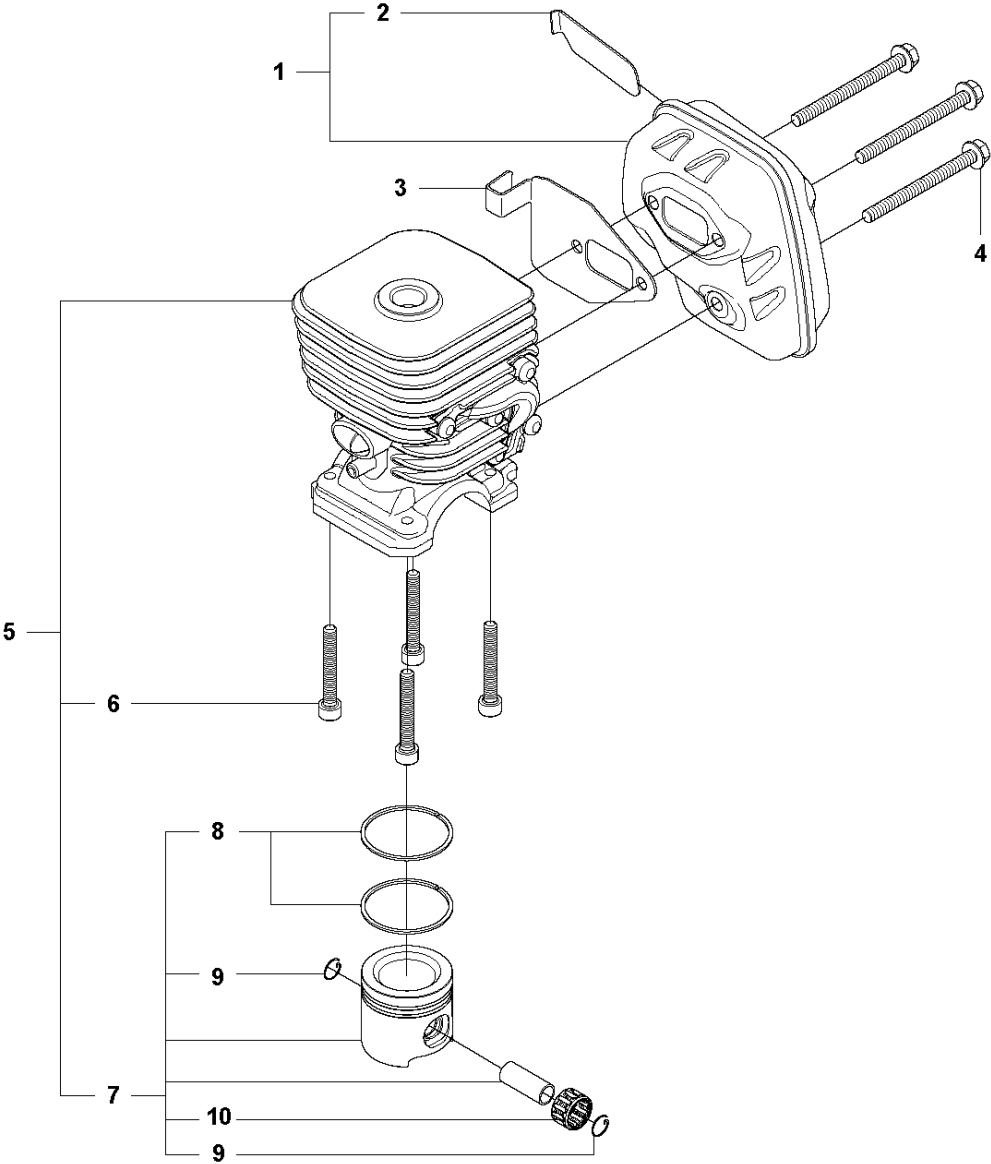

N 327LS, LX, LDX, RX, RDX, RJX, 323RII
CYLINDER PISTON & MUFFLER

CYLINDER, PISTON & MUFFLER

327 RJX, 20120100001-Current

Ref	Part No	Description	Remark	QTY KIT	
1	537 22 17-04	MUFFLER ASSY	Cat.	1	
2	537 22 18-01	SPARK ARRESTER SCREEN		1	1
3	537 01 41-01	GASKET		1	
4	502 07 81-01	SCREW EHHFM		3	
5	537 08 51-03	CYLINDER	Ø=34mm	1	
6	503 20 07-35	SCREW IHSCFM		4	5
7	537 40 59-02	PISTON		1	5
8	537 40 62-01	PISTON RING		1	7
9	737 44 08-00	CIRCLIP		1	7
10	503 71 22-01	BEARING		1	7