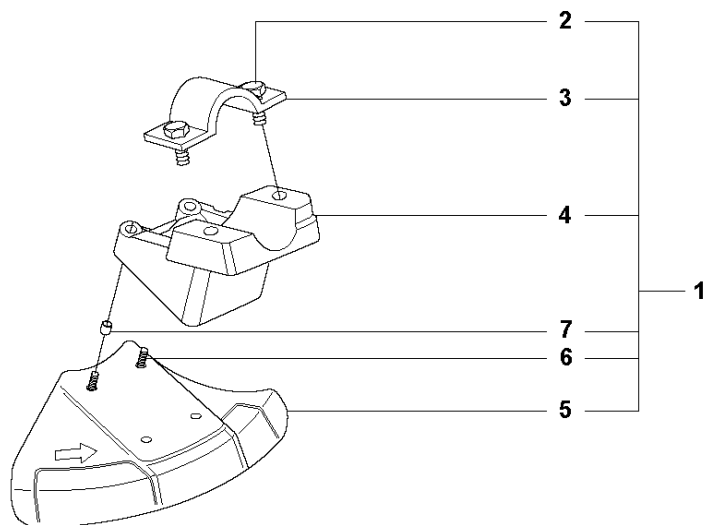

S 327LS, LX, LDX, RX, RDX, RJX, 323RII
ACCESSORIES

ACCESSORIES

327 RJX, 20120100001-Current

Ref	Part No	Description	Remark	QTY	KIT
1	544 04 42-10	ACCESSORY BAG	Captive screws 323RII, 327Rx	1	
2	573 99 43-04	SCREW IHSCFMO	Captive screws	2	1
3	574 56 80-01	CLAMP	Captive screws	1	1
4	537 29 34-01	ADAPTER		1	1
5	574 56 49-02	BLADE GUARD	Captive screws	1	1
6	503 20 03-16	SCREW IHSCFM	Captive screws	4	1
7	574 03 95-01	LOCK NUT	Captive screws	4	1
8	503 97 71-01	TRIMMER GUARD ASSY	327Lx, 327LDx	1	
9	503 21 07-16	SCREW IH SCT		1	8
10	503 79 88-01	BLADE		1	8
11	503 93 42-02	COMBINATION GUARD	323RII, 327Rx	1	
12	503 21 07-16	SCREW IH SCT		1	11
13	503 79 88-01	BLADE		1	11