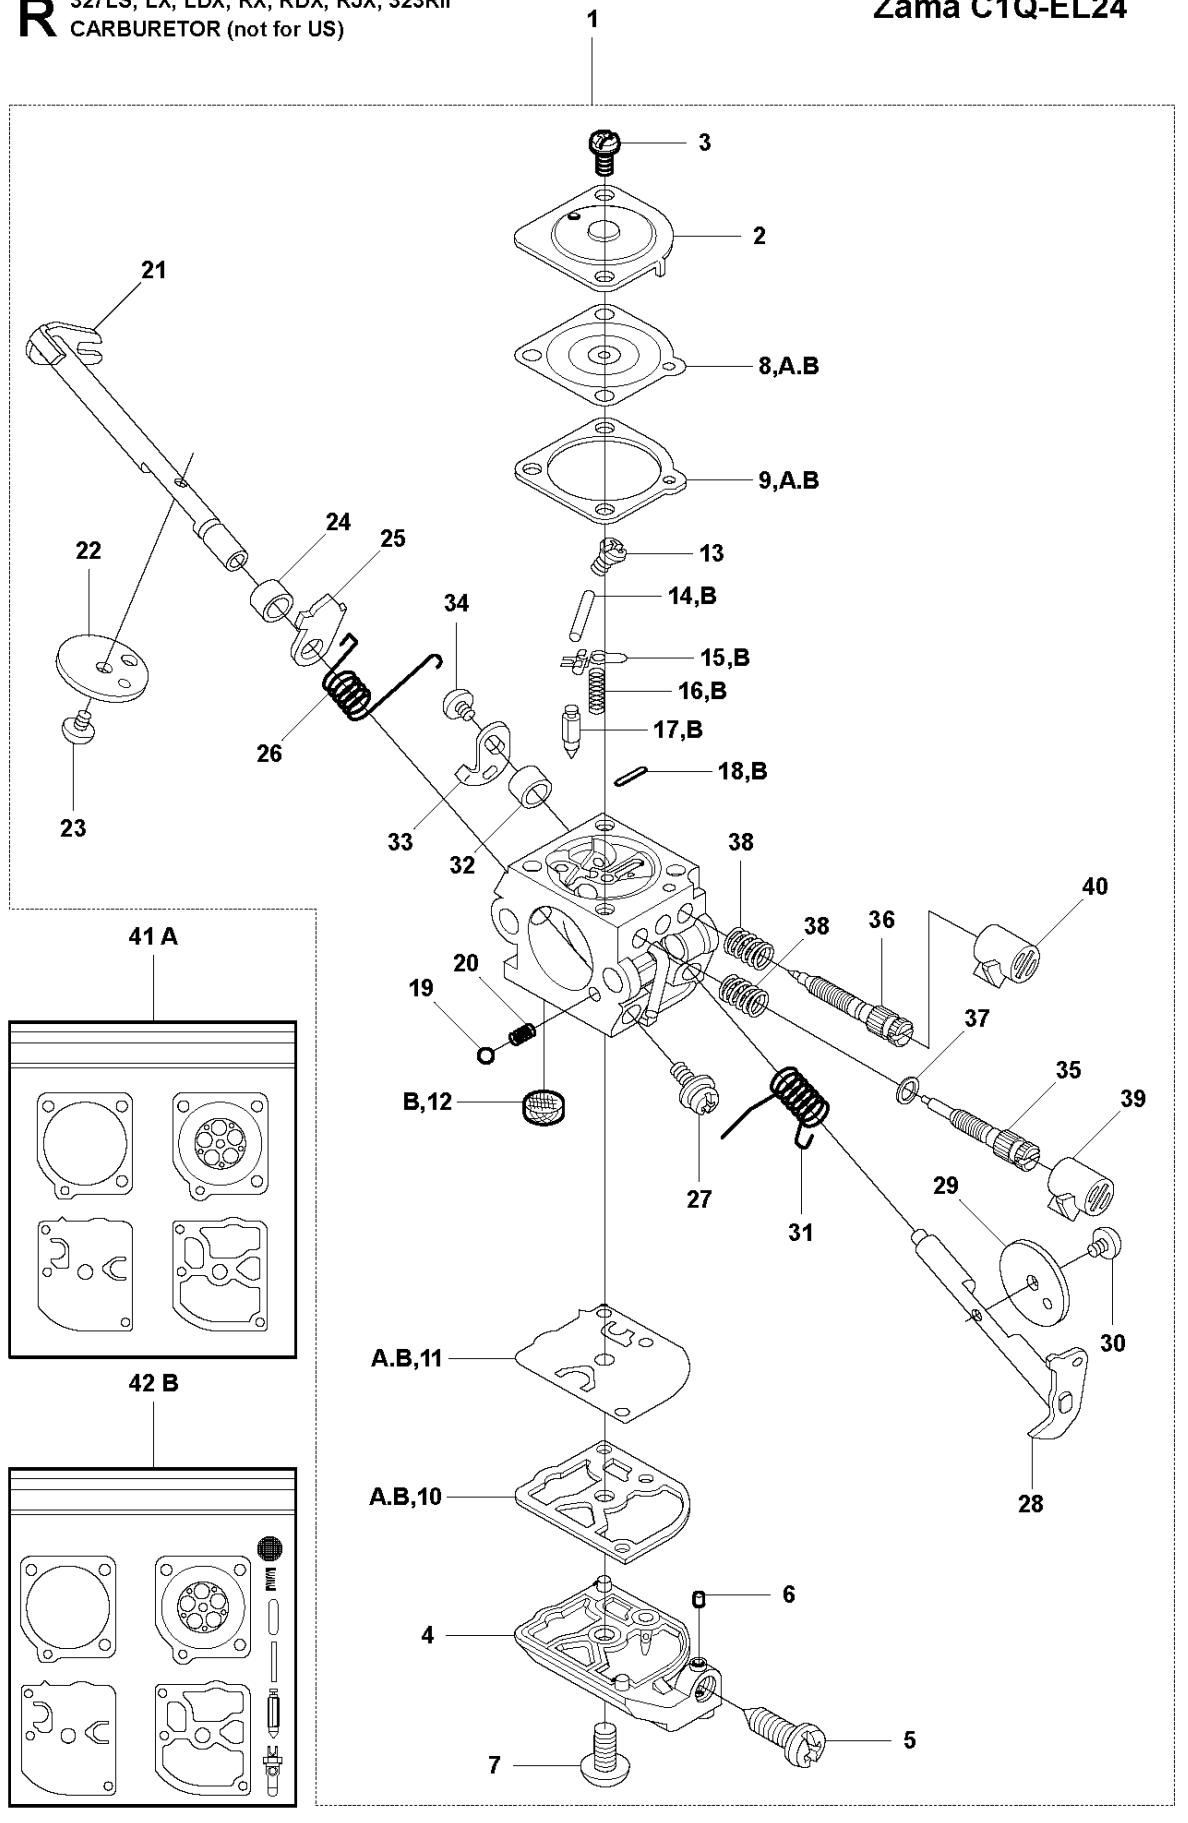

R 327LS, LX, LDX, RX, RDX, R.JX, 323RII
CARBURETOR (not for US)

Zama C1Q-EL24

Ref	Part No	Description	Remark	QTY	KIT
1	503 28 34-01	CARBURETTOR	Zama C1Q-EL24, NOT FOR US	1	
2	503 97 43-01	COVER		1	1
3	503 48 05-01	SCREW		2	1
4	537 02 02-01	COVER		1	1
5	537 02 07-01	SCREW		1	1
6	503 48 11-01	PIECE		1	1
7	503 47 96-01	SCREW		1	1
8	537 04 89-01	DIAPHRAGM		1	1,A,B
9	537 02 04-01	GASKET		1	1,A,B
10	537 02 01-01	GASKET		1	1,A,B
11	537 02 00-01	DIAPHRAGM PUMP		1	1,A,B
12	503 53 57-01	STRAINER		1	1,B
13	503 48 01-01	SCREW		1	1
14	503 48 00-01	PIN RETAINING SCREW		1	1,B
15	503 66 59-01	LEVER		1	1,B
16	537 02 03-01	SPRING		1	1,B
17	503 47 97-01	VALVE		1	1,B
18	537 02 08-01	PLUG		1	1,B
19	537 01 25-01	BALL		1	1
20	537 01 26-01	SPRING		1	1
21	537 02 09-01	SHAFT ASSY		1	1
22	537 37 03-01	VALVE		1	1
23	503 48 18-01	SCREW		1	1
24	503 48 19-01	COLLAR		1	1
25	537 04 90-01	LEVER		1	1
26	537 02 10-01	SPRING		1	1
27	503 75 53-01	SCREW		1	1
28	537 01 96-01	SHAFT ASSY		1	1
29	537 01 99-01	VALVE		1	1
30	503 47 92-01	SCREW		1	1
31	537 01 97-01	SPRING		1	1
32	503 47 89-01	COLLAR		1	1
33	537 01 98-01	LEVER		1	1
34	503 47 90-01	SCREW		1	1
35	537 02 06-01	SCREW		1	1
36	537 12 78-01	SCREW		1	1
37	503 97 40-01	WASHER		1	1
38	503 48 08-01	SPRING		1	1
39	537 02 16-01	LIMITER CAP		1	1
40	537 02 16-01	LIMITER CAP		1	1
41,A	531 00 45-52	GASKET KIT		1	
42,B	531 00 45-53	GASKET KIT		1