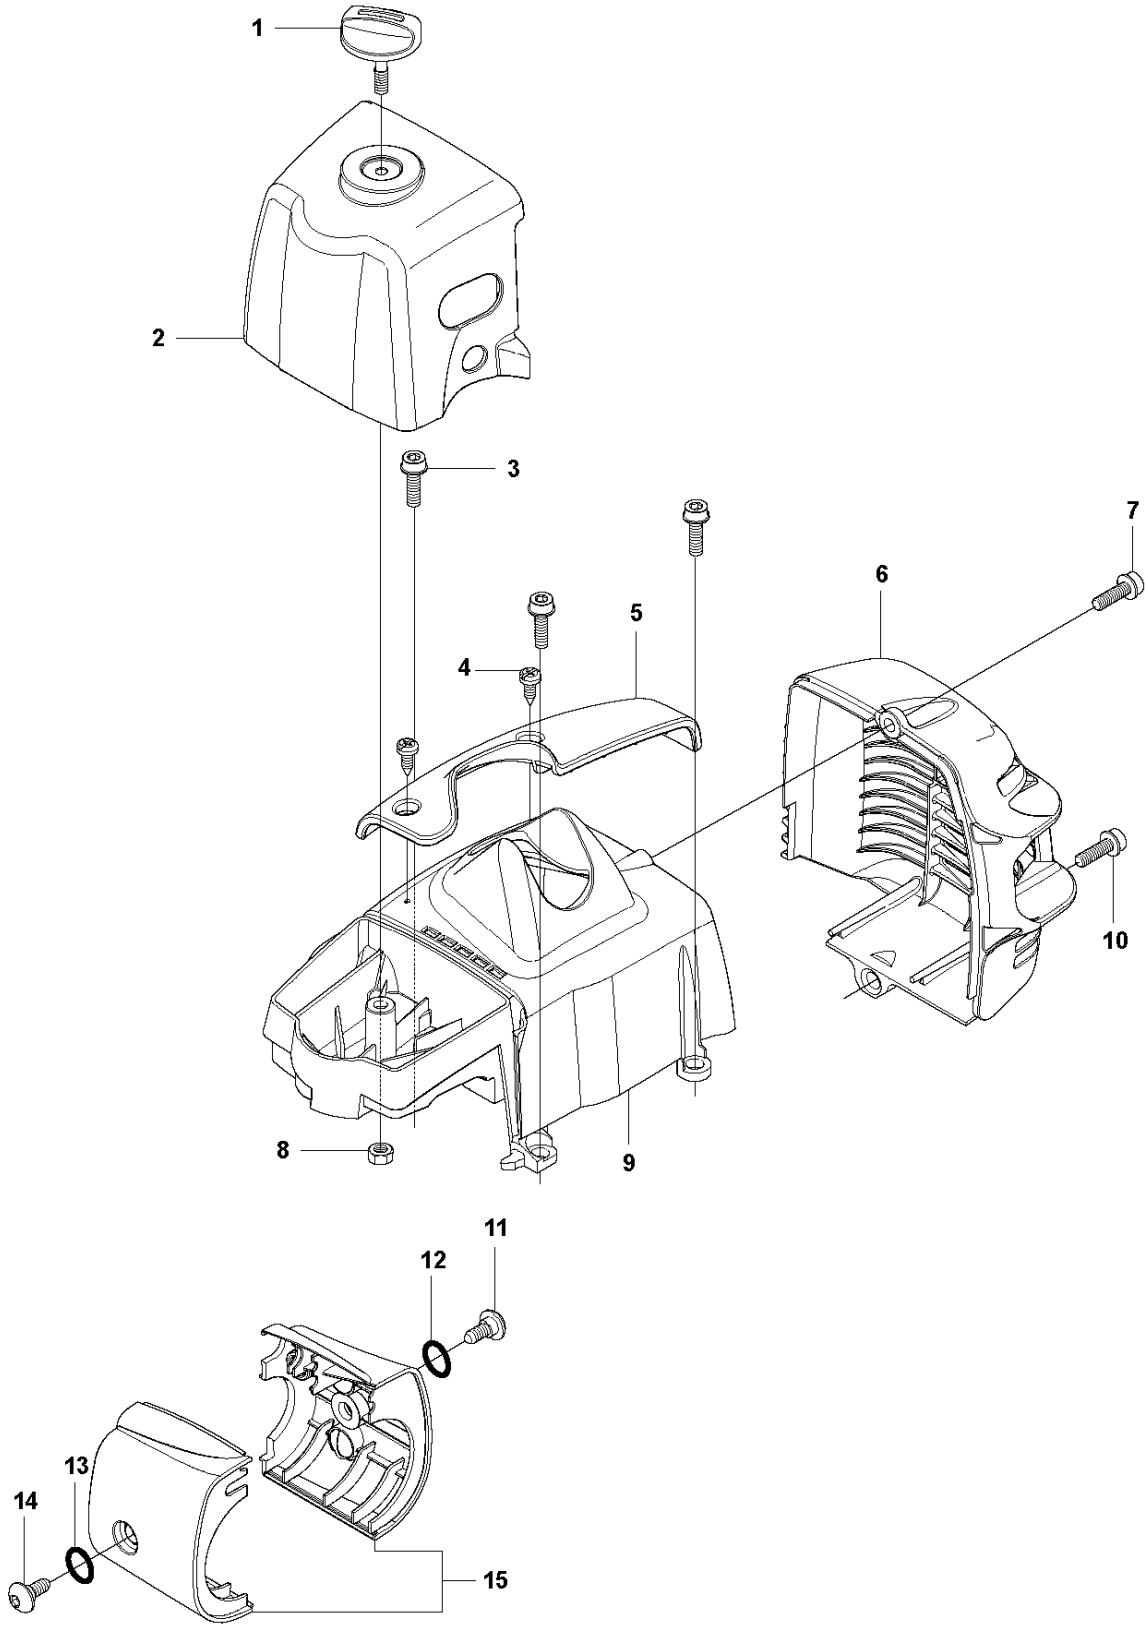

H1 327Lx, LDx, Rx, RDx, RJx,
COVERS

COVER

327 RJX, 20120100001-Current

Ref	Part No	Description	Remark	QTY KIT
1	537 21 32-10	KNOB		1
2	502 48 13-01	FILTER COVER		1
3	503 20 03-16	SCREW IHSCFM	M5x16	4
4	503 21 35-12	SCREW CCRPANT		2
5	502 48 16-01	ARM PROTECTION		1
6	544 84 81-01	HEAT PROTECTOR		1
7	503 21 68-20	SCREW IHSCFT		1
8	503 22 24-01	LOCK NUT		1
9	502 48 14-01	CYLINDER COVER		1
10	503 20 03-16	SCREW IHSCFM		1
11	503 96 13-01	SCREW		1
12	740 42 06-00	O-RING		1
13	740 42 06-00	O-RING		1
14	503 96 13-01	SCREW		1
15	502 48 15-01	COVER		1