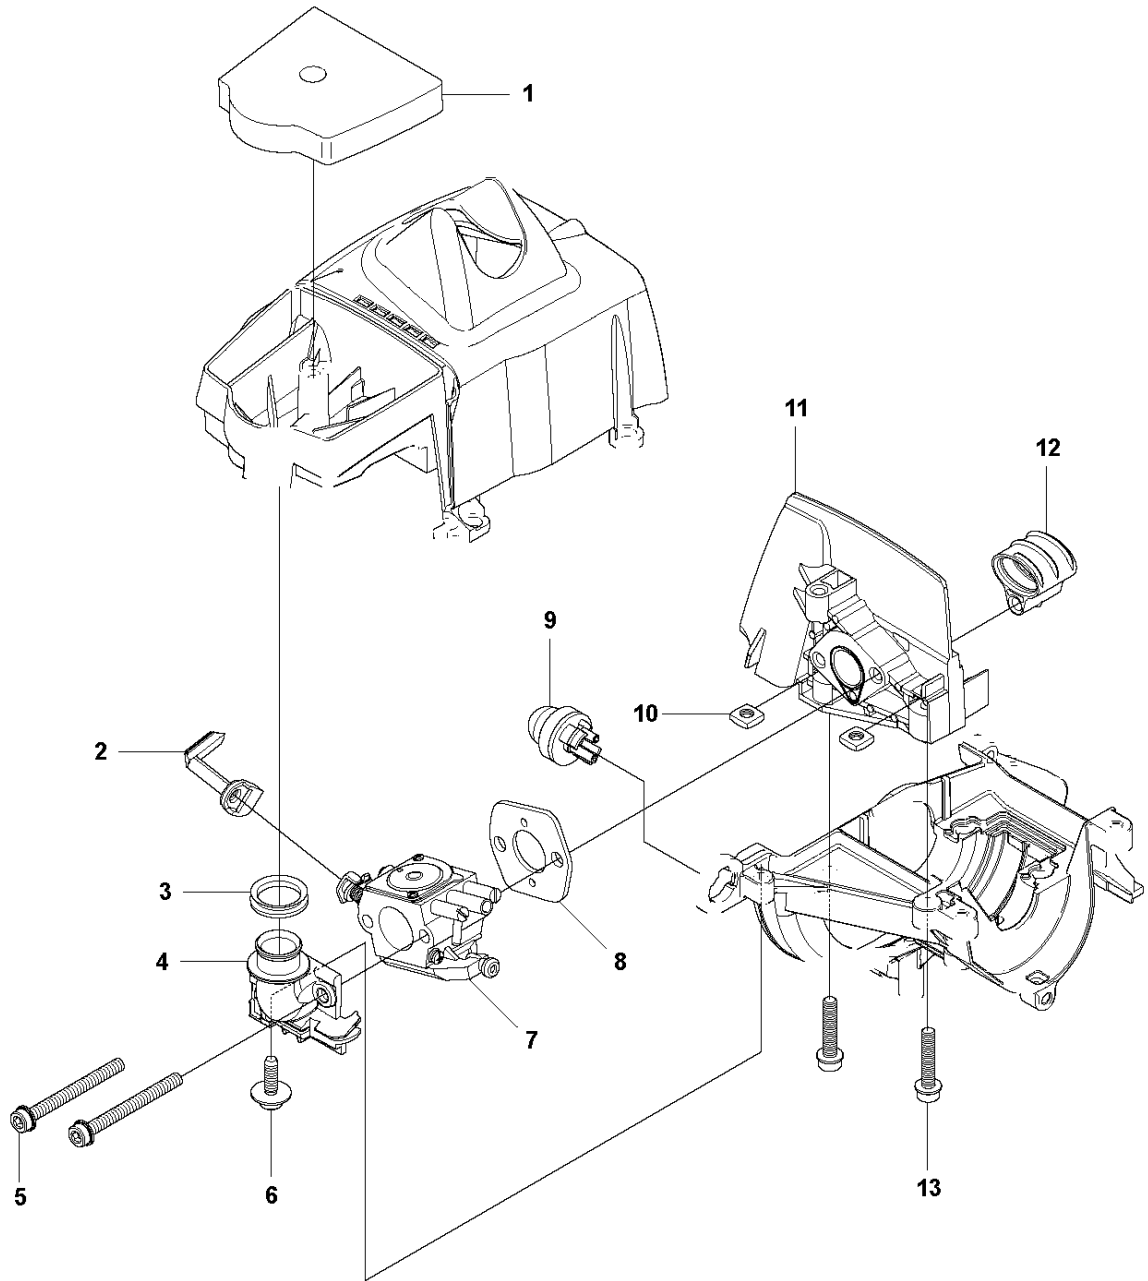

J 327LX, LDX, RX, RDX, RJX, LX, 323R11
CARBURETOR & AIR FILTER

CARBURETOR & AIR FILTER

327 RX, 20120100001-Current

Ref	Part No	Description	Remark	QTY KIT
1	537 14 31-01	AIR FILTER ASSY		1
2	503 96 25-01	CHOKE CONTROL		1
3	740 68 11-21	V-RING		1
4	502 49 90-01	BRACKET		1
5	503 21 75-50	SCREW IHSCFT		2
6	503 21 77-16	SCREW IHSCFT		1
7	503 28 34-01	CARBURETTOR	Zama C1Q-EL24, NOT FOR US	1
7	576 01 98-01	CARBURETTOR	Hualong HQ-2, only option for US	1
8	503 49 71-01	GASKET		1
9	503 93 66-01	PURGE		1
10	503 22 65-04	SQUARE NUT		2
11	503 91 09-01	INSULATION WALL		1
12	503 94 26-01	INLET PIPE		1
13	503 20 03-25	SCREW IHSCFM		2
14	505 27 10-01	FILTER		1