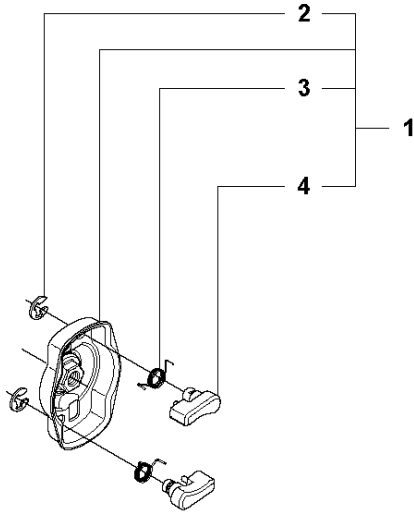

K3 327LX, LDX, RX, RDX, RJX, 323RII STARTER

STARTER

327 RX, 20120100001-Current

Ref	Part No	Description	Remark	QTY KIT	
1	503 87 33-05	STARTER PAWL		1	
2	735 31 08-20	E-CLIP		2	1
3	503 87 36-01	SPRING		1	1
4	503 87 35-02	STARTER PAWL		2	1
5	503 85 28-06	STARTER ASSY		1	
6	503 21 77-16	SCREW IH SCT		1	5
7	503 96 49-01	STARTER PULLEY		1	5
8	537 37 93-02	SPACING SLEEVE		2	5
9	503 85 89-01	STARTER ROPE		1	5
10	537 00 84-01	STARTER HANDLE		1	5
11	503 85 87-02	STARTER HOUSING		1	5
12	537 37 93-02	SPACING SLEEVE		1	5
13	503 20 03-16	SCREW IHSCFM	M5x16	1	
14	503 21 66-18	SCREW IH SCT		2	
15	503 20 14-12	SCREW IHSCFMO	M5x12	1	
16	537 03 41-01	PROTECTIVE PLATE		1	
17	537 35 34-56	LABEL	327LDx	1	
18	537 35 34-57	LABEL	327RJx	1	
19	537 35 34-58	LABEL	323RII	1	
20	537 35 34-59	LABEL	327Rx	1	
21	537 35 34-60	LABEL	327RDx	1