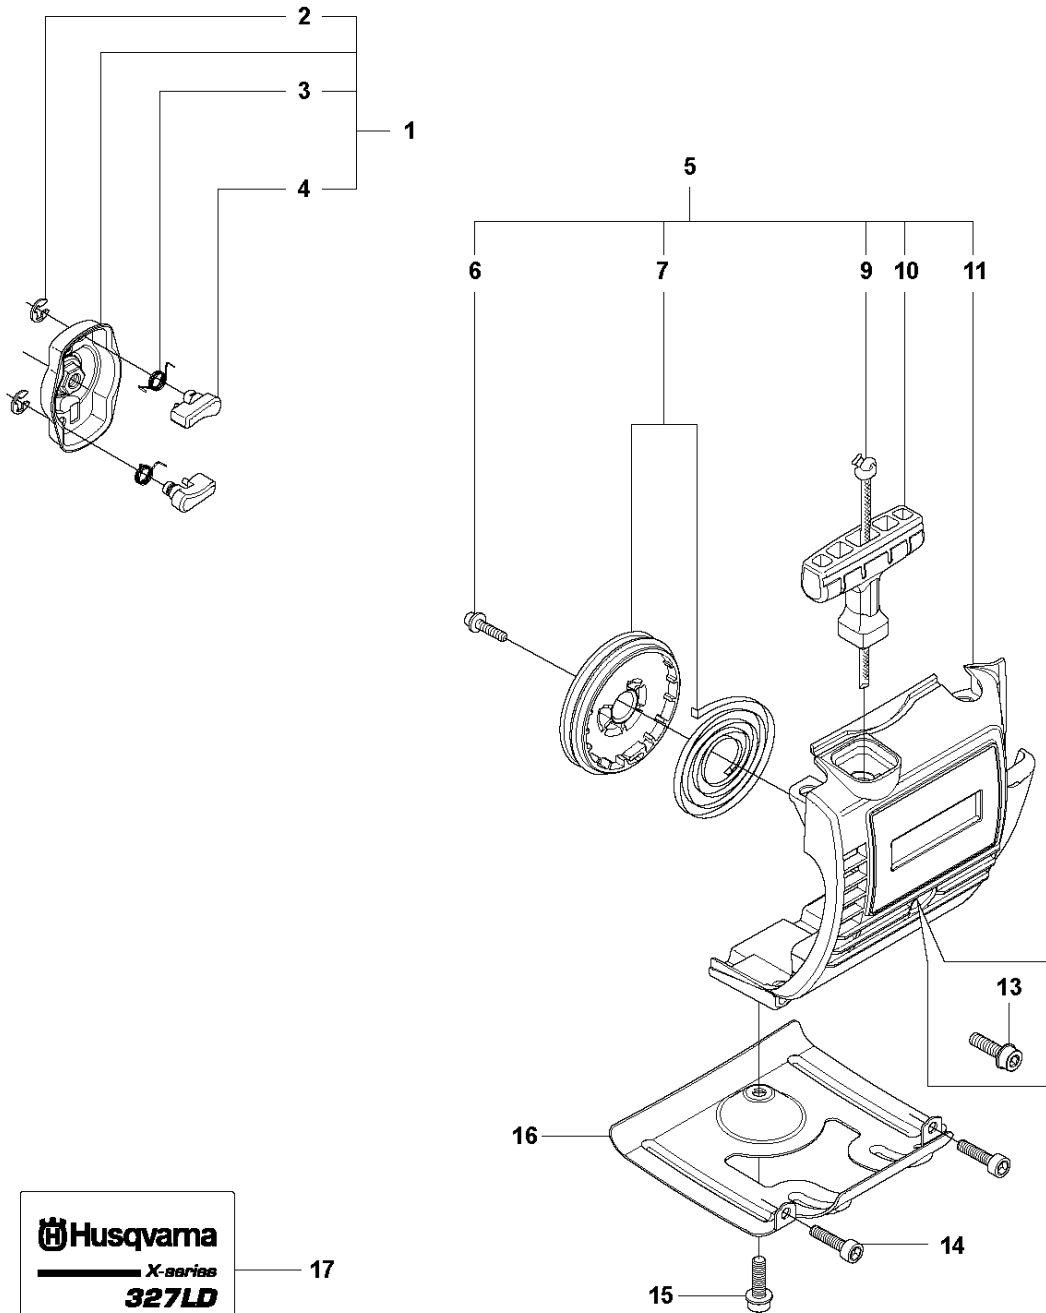

K4 327LX, LDX, RX, RDX, RJX, 323RII
STARTER

Husqvarna
X-series
327LD
PAT. PEND. E-tech II

Husqvarna
X-series
327RJ
PAT. PEND. E-tech II

Husqvarna
323II
PAT. PEND. E-tech II

Husqvarna
X-series
327R
PAT. PEND. E-tech II

Husqvarna
X-series
327RD
PAT. PEND. E-tech II

STARTER

327 RX, 20120100001-Current

Ref	Part No	Description	Remark	QTY	KIT
1	503 87 33-05	STARTER PAWL		1	
2	735 31 08-20	E-CLIP		2	1
3	503 87 36-01	SPRING		1	1
4	503 87 35-02	STARTER PAWL		2	1
5	503 85 28-07	STARTER ASSY	Captive screws	1	
6	503 21 77-16	SCREW IH SCT		1	5
7	503 96 49-01	STARTER PULLEY		1	5
9	503 85 89-01	STARTER ROPE		1	5
10	537 00 84-01	STARTER HANDLE		1	5
11	503 85 87-03	STARTER HOUSING	Captive screws	1	5
13	574 47 70-03	SCREW IH SCFMO	Captive screws M5x16	1	5
14	503 21 66-18	SCREW IH SCT		2	
15	503 20 14-12	SCREW IH SCFMO	M5x12	1	
16	537 03 41-01	PROTECTIVE PLATE		1	
17	537 35 34-56	LABEL	327LDx	1	
18	537 35 34-57	LABEL	327RJx	1	
19	537 35 34-58	LABEL	323RII	1	
20	537 35 34-59	LABEL	327Rx	1	
21	537 35 34-60	LABEL	327RDx	1