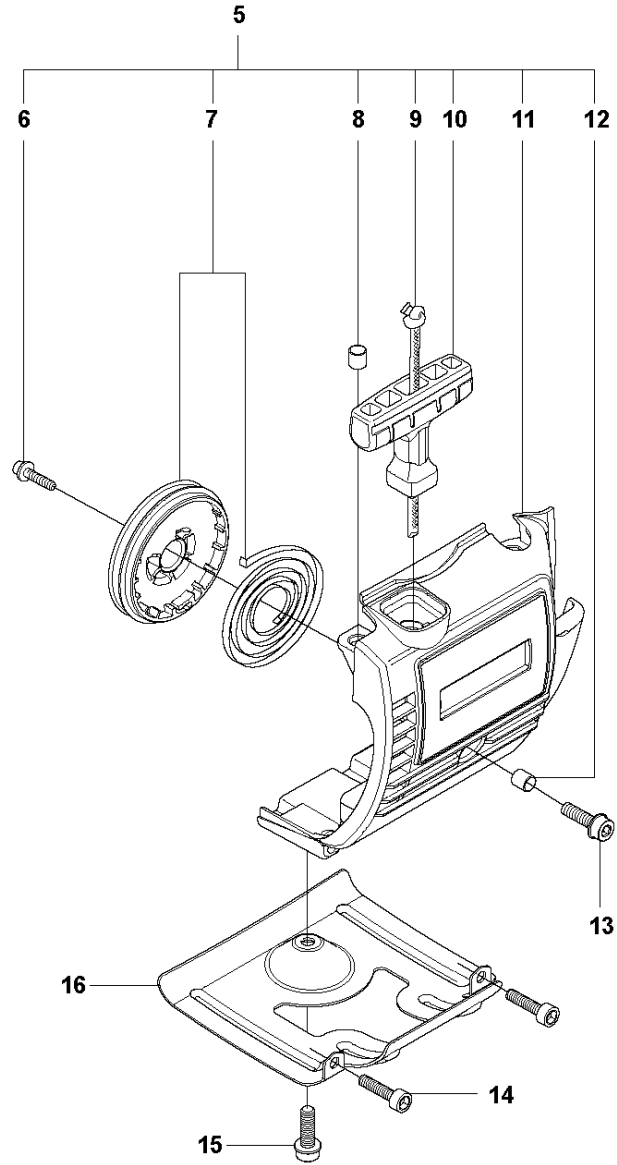

K3 327LX, LDX, RX, RDX, RJX, 323RII STARTER

STARTER

327 RX, 20120100001-Current

Ref	Part No	Description	Remark	QTY KIT	
1	503 87 33-05	STARTER PAWL		1	
2	735 31 08-20	E-CLIP		2	1
3	503 87 36-01	SPRING		1	1
4	503 87 35-02	STARTER PAWL		2	1
5	503 85 28-06	STARTER ASSY		1	
6	503 21 77-16	SCREW IH SCT		1	5
7	503 96 49-01	STARTER PULLEY		1	5
8	537 37 93-02	SPACING SLEEVE		2	5
9	503 85 89-01	STARTER ROPE		1	5
10	537 00 84-01	STARTER HANDLE		1	5
11	503 85 87-02	STARTER HOUSING		1	5
12	537 37 93-02	SPACING SLEEVE		1	5
13	503 20 03-16	SCREW IHSCFM	M5x16	1	
14	503 21 66-18	SCREW IH SCT		2	
15	503 20 14-12	SCREW IHSCFMO	M5x12	1	
16	537 03 41-01	PROTECTIVE PLATE		1	
17	537 35 34-56	LABEL	327LDx	1	
18	537 35 34-57	LABEL	327RJx	1	
19	537 35 34-58	LABEL	323RII	1	
20	537 35 34-59	LABEL	327Rx	1	
21	537 35 34-60	LABEL	327RDx	1