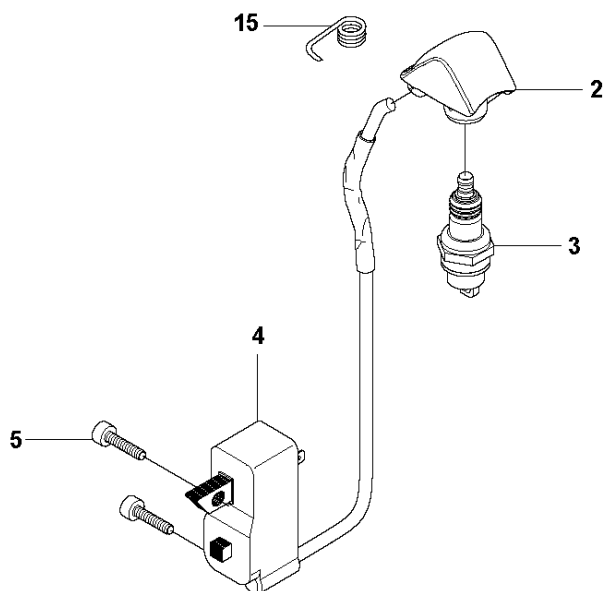

M 327LS, LX, LDX, RX, RDX, RJX, 323RII
IGNITION & CLUTCH

IGNITION SYSTEM & CLUTCH

327 RX, 20120100001-Current

Ref	Part No	Description	Remark	QTY	KIT
1	502 49 36-01	SHORT CIRCUIT CABLE		1	
2	537 43 43-01	SPARK PLUG CAP		1	
3	503 23 51-09	SPARK PLUG	Champion RCJ 6Y	1	
4	544 12 70-01	IGNITION MODULE		1	
5	503 21 66-18	SCREW IH SCT		2	
6	537 23 75-01	CLUTCH DRUM ASSY		1	
7	503 84 29-02	SCREW		2	
8	537 04 67-02	WASHER		1	
9	537 03 22-01	CLUTCH ASSY		1	
10	503 84 28-01	CLUTCH SHOE		2	9
11	503 81 60-01	CLUTCH SPRING		1	9
12	537 04 68-02	WASHER		1	
13	731 71 16-51	HEXAGON NUT FLANGE		1	
14	537 24 96-02	FLYWHEEL		1	
15	537 23 93-01	CONTACT SPRING		1	