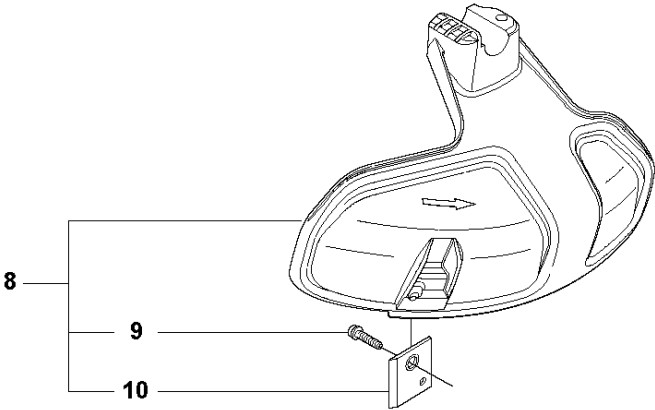

S 327LS, LX, LDX, RX, RDX, RJX, 323RII
ACCESSORIES

ACCESSORIES

327 RX, 20120100001-Current

Ref	Part No	Description	Remark	QTY KIT	
1	544 04 42-10	ACCESSORY BAG	Captive screws 323RII, 327Rx	1	
2	573 99 43-04	SCREW IHSCFMO	Captive screws	2	1
3	574 56 80-01	CLAMP	Captive screws	1	1
4	537 29 34-01	ADAPTER		1	1
5	574 56 49-02	BLADE GUARD	Captive screws	1	1
6	503 20 03-16	SCREW IHSCFM	Captive screws	4	1
7	574 03 95-01	LOCK NUT	Captive screws	4	1
8	503 97 71-01	TRIMMER GUARD ASSY	327Lx, 327LDx	1	
9	503 21 07-16	SCREW IH SCT		1	8
10	503 79 88-01	BLADE		1	8
11	503 93 42-02	COMBINATION GUARD	323RII, 327Rx	1	
12	503 21 07-16	SCREW IH SCT		1	11
13	503 79 88-01	BLADE		1	11