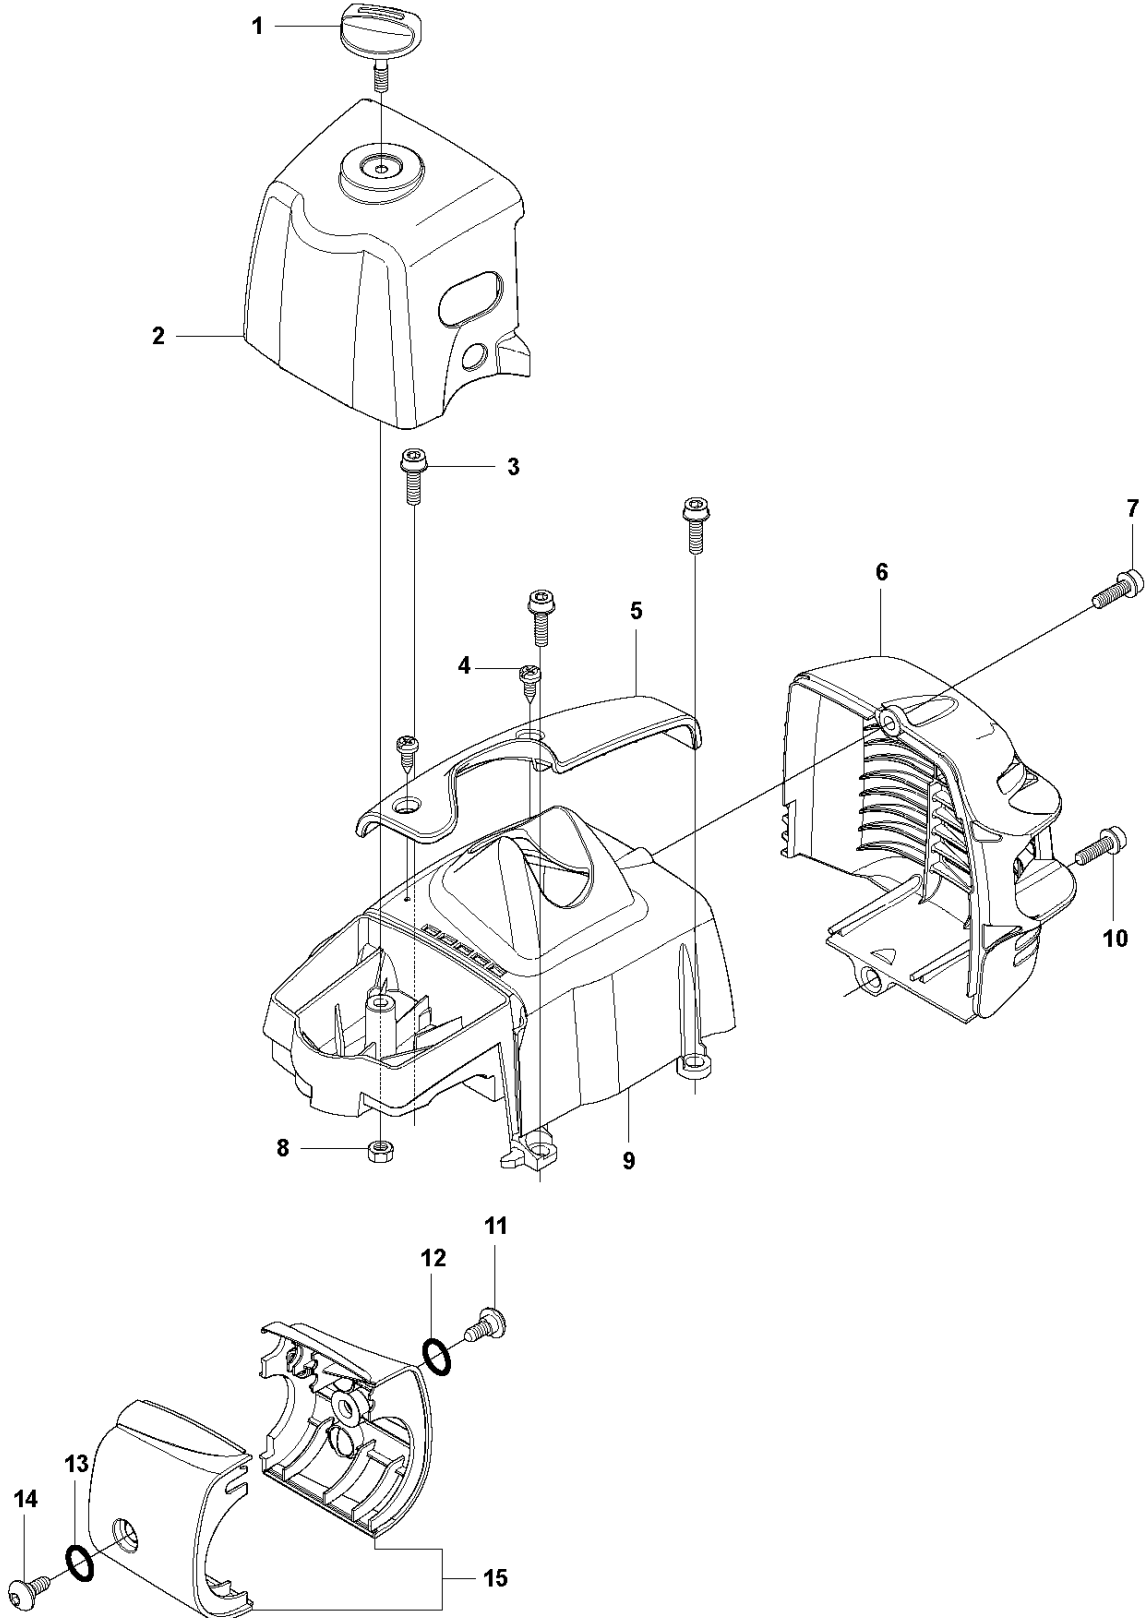

H1 327Lx, LDx, Rx, RDx, RJx,
COVERS

COVER

327 RX, 20120100001-Current

Ref	Part No	Description	Remark	QTY KIT
1	537 21 32-10	KNOB		1
2	502 48 13-01	FILTER COVER		1
3	503 20 03-16	SCREW IHSCFM	M5x16	4
4	503 21 35-12	SCREW CCRPANT		2
5	502 48 16-01	ARM PROTECTION		1
6	544 84 81-01	HEAT PROTECTOR		1
7	503 21 68-20	SCREW IHSCFT		1
8	503 22 24-01	LOCK NUT		1
9	502 48 14-01	CYLINDER COVER		1
10	503 20 03-16	SCREW IHSCFM		1
11	503 96 13-01	SCREW		1
12	740 42 06-00	O-RING		1
13	740 42 06-00	O-RING		1
14	503 96 13-01	SCREW		1
15	502 48 15-01	COVER		1