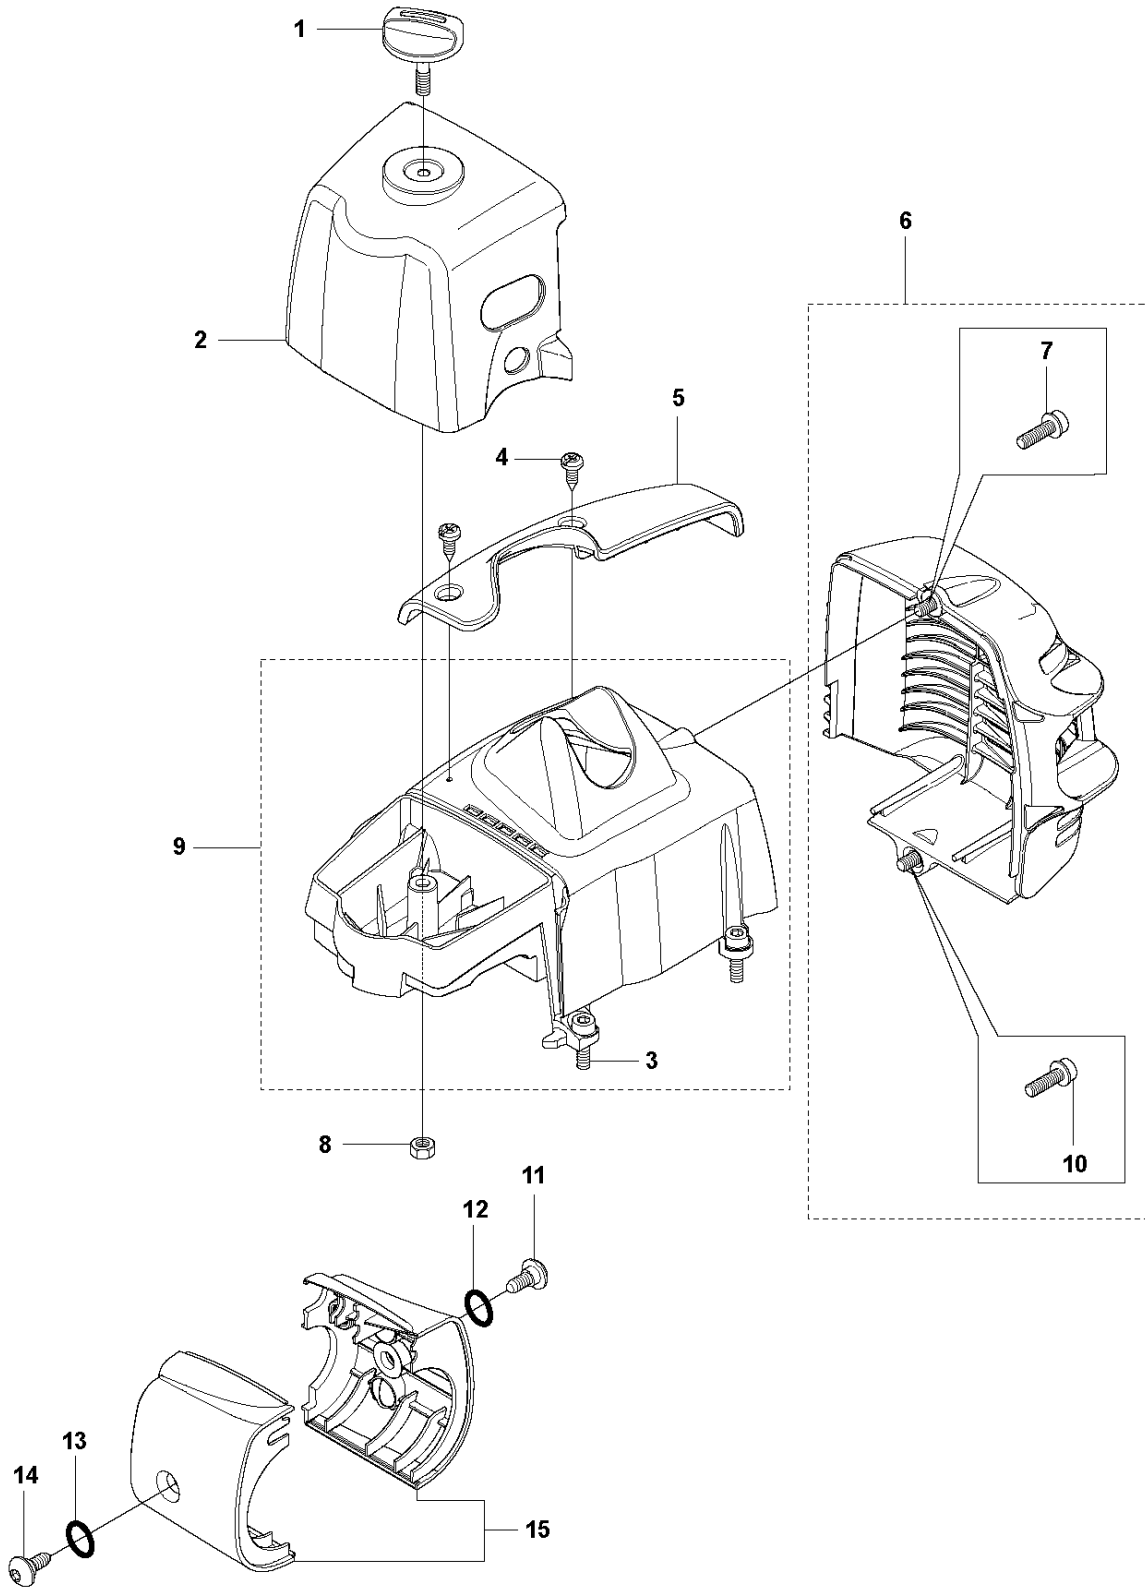

H2 327Lx, LDx, Rx, RDx, RJx,
COVERS

COVER

327 RX, 20120100001-Current

Ref	Part No	Description	Remark	QTY	KIT
1	537 21 32-10	KNOB		1	
2	502 48 13-01	FILTER COVER		1	
3	574 47 70-03	SCREW IHSCFMO	Captive screws	4	9
4	503 21 35-12	SCREW CCRPANT		2	
5	502 48 16-01	ARM PROTECTION		1	
6	544 84 81-02	HEAT PROTECTOR	Captive screws	1	
7	574 18 15-01	SCREW IHSCFTO	Captive screws	1	6
8	503 22 24-01	LOCK NUT		1	
9	574 35 39-01	CYLINDER COVER ASSY	Captive screws	1	
10	574 47 70-03	SCREW IHSCFMO	Captive screws	1	6
11	503 96 13-01	SCREW		1	
12	740 42 06-00	O-RING		1	
13	740 42 06-00	O-RING		1	
14	503 96 13-01	SCREW		1	
15	502 48 15-01	COVER		1