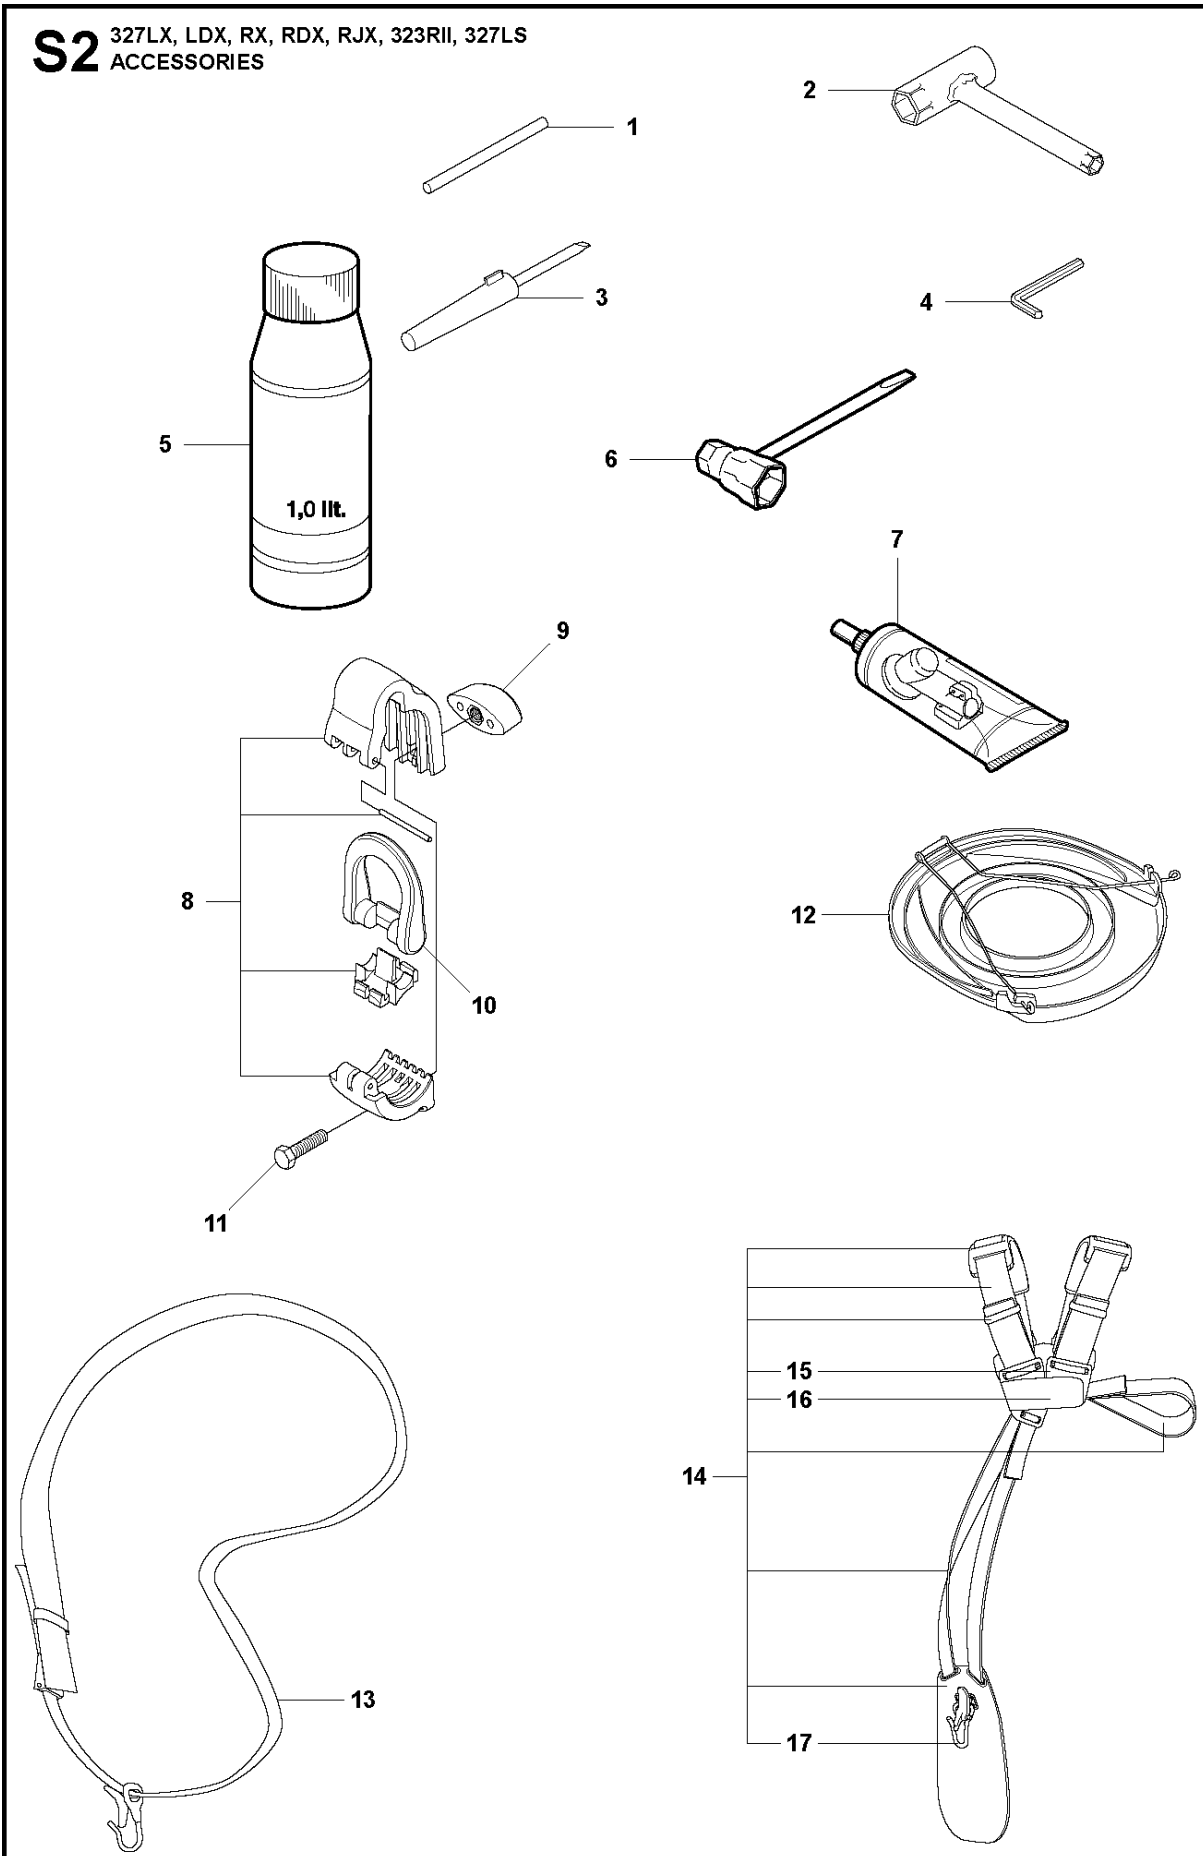

S2 327LX, LDX, RX, RDX, RJX, 323R11, 327LS
ACCESSORIES

ACCESSORIES

327 RX, 20120100001-Current

Ref	Part No	Description	Remark	QTY	KIT
1	502 28 59-01	STOP		1	
2	502 11 46-02	SOCKET WRENCH		1	
3	501 60 02-03	SCREWDRIVER		1	
4	502 21 58-01	WRENCH		1	
5	531 00 92-48	FILTER OIL		1	
6	501 69 17-01	COMBINATION WRENCH		1	
7	503 97 64-01	GREASE		1	
8	537 35 36-01	LOOP		1	
9	537 13 04-02	KNOB		1	
10	537 35 01-01	LOOP		1	
11	725 23 31-51	SCREW		1	
12	537 31 29-01	TRANSPORT GUARD	200-275 mm	1	
13	537 21 62-01	HARNESS		1	
13	537 21 62-02	HARNESS	USA	1	
14	537 21 63-01	HARNESS		1	
14	537 21 63-02	HARNESS	USA	1	
15	503 73 40-01	FRONT PIECE		1	14
16	503 73 41-02	BUCKLE		1	14
17	502 02 28-02	WELT HOOK		1	14