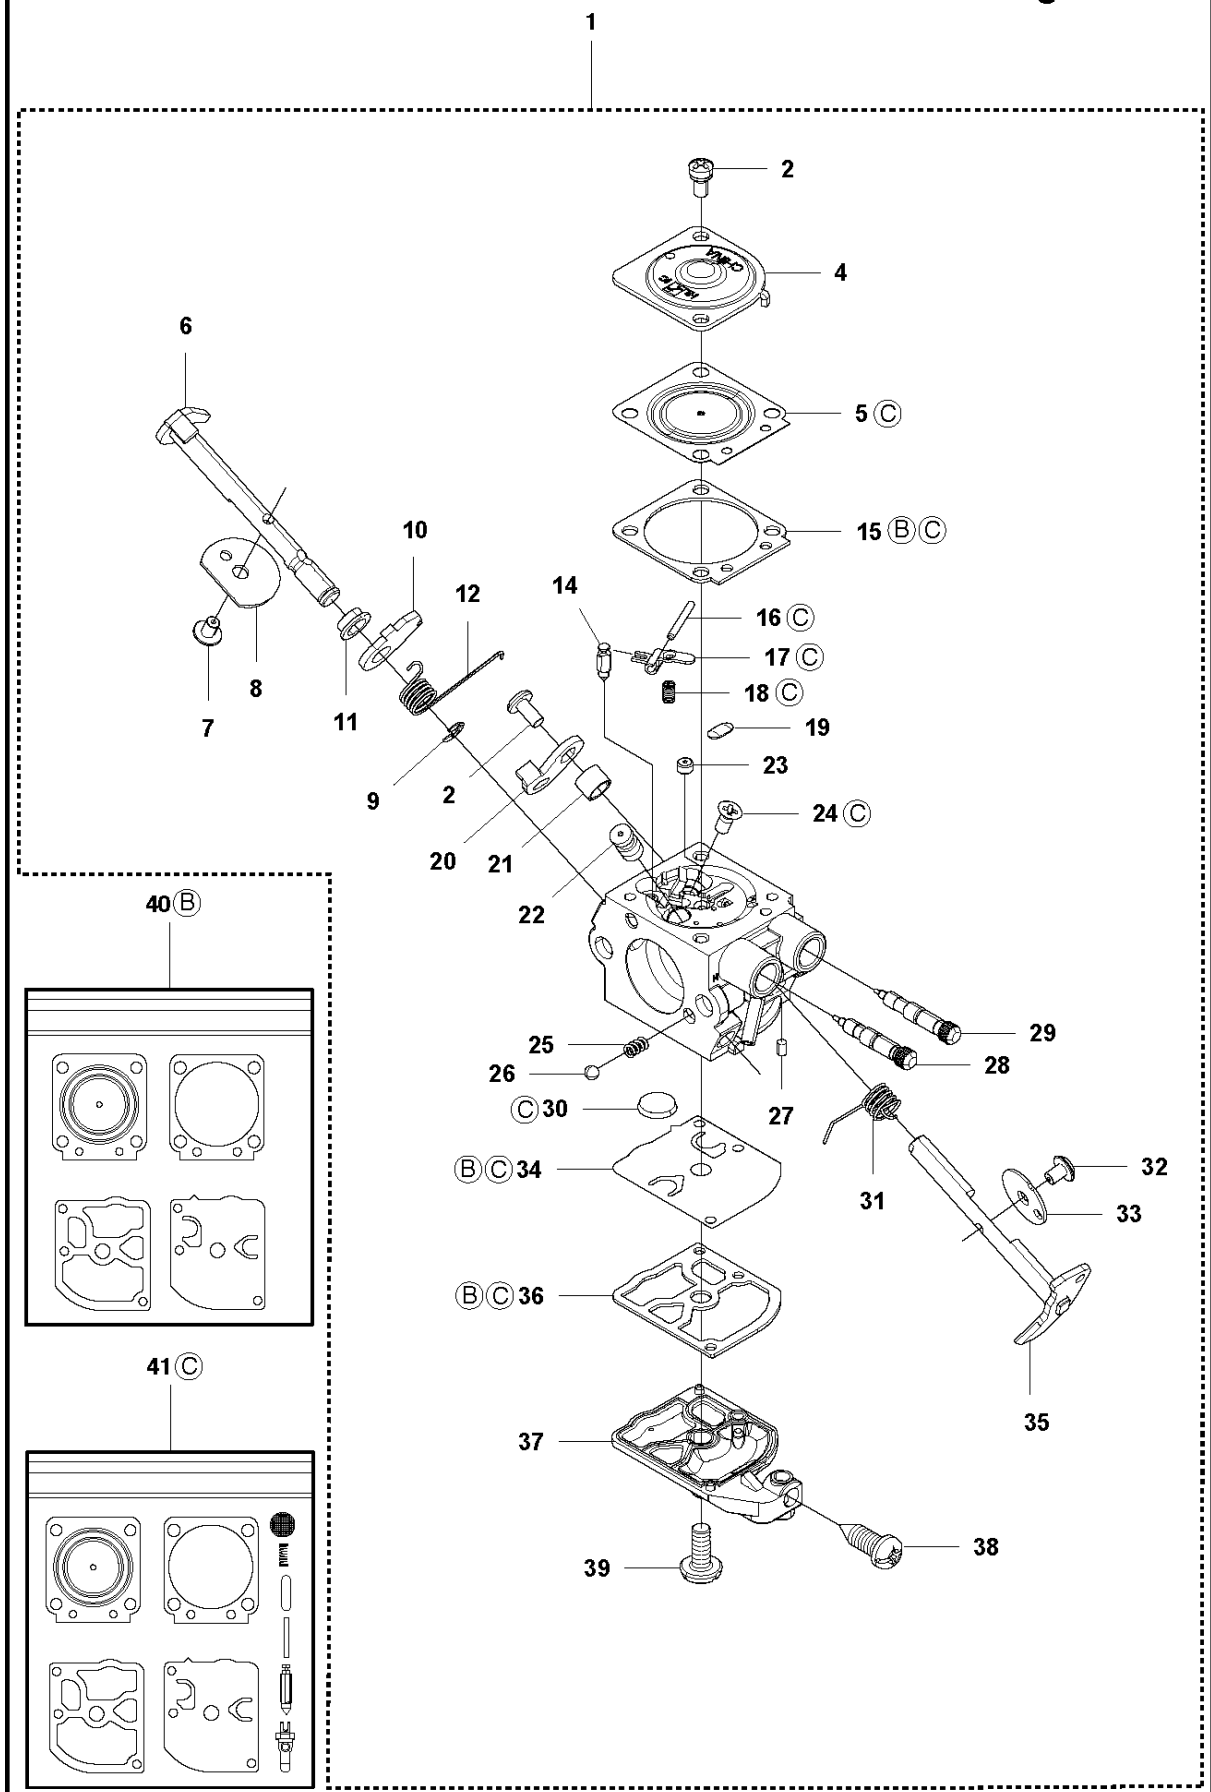

SPARE PARTS LIST

BRUSHCUTTERS/CLEARING SAWS

327 RX, 20120100001-Current

CARBURETOR (only option for US)

Hualong HQ-2

CARBURETOR

327 RX, 20120100001-Current

Ref	Part No	Description	Remark	QTY	KIT
1	576 01 98-01	CARBURETTOR	Hualong HQ-2, only option for US	1	
2	576 02 42-01	SCREW		2	1
4	576 02 36-01	COVER		1	1
5	576 02 24-01	DIAPHRAGM ASSY		1	1
6	576 02 30-01	SHAFT ASSY		1	1
7	576 02 41-01	SCREW		1	1
8	576 02 32-01	CHOKE		1	1
9	576 02 48-01	E-CLIP		1	1
10	576 02 31-01	LEVER		1	1
11	576 02 35-01	BUSHING		1	1
12	576 02 33-01	SPRING		1	1
14	576 02 01-01	VALVE		1	1
15	576 02 37-01	GASKET		1	1
16	576 02 03-01	PIN		1	1
17	576 02 04-01	LEVER		1	1
18	576 02 05-01	SPRING		1	1
19	576 02 06-01	PLUG		1	1
20	576 02 28-01	LEVER		1	1
21	576 02 29-01	BUSHING		1	1
22	576 02 07-01	MAIN NOZZLE		1	1
23	576 02 08-01	CHECK VALVE		1	1
24	576 02 43-01	SCREW		1	1
25	576 02 34-01	SPRING		1	1
26	576 02 47-01	BALL		1	1
27	576 02 23-01	BAR		1	1
28	576 02 10-01	NEEDLE		1	1
29	576 02 11-01	NEEDLE		1	1
30	576 02 15-01	SCREEN		1	1
31	576 02 27-01	SPRING		1	1
32	576 02 40-01	SCREW		1	1
33	576 02 26-01	THROTTLE		1	1
34	576 02 39-01	DIAPHRAGM PUMP		1	1
35	576 02 25-01	SHAFT ASSY		1	1
36	576 02 38-01	GASKET		1	1
37	576 02 20-01	COVER		1	1
38	576 02 22-01	SCREW		1	1
39	576 02 44-01	SCREW		1	1
40	581 74 35-01	GASKET KIT		1	1
41	581 74 37-01	REPAIR KIT		1	1