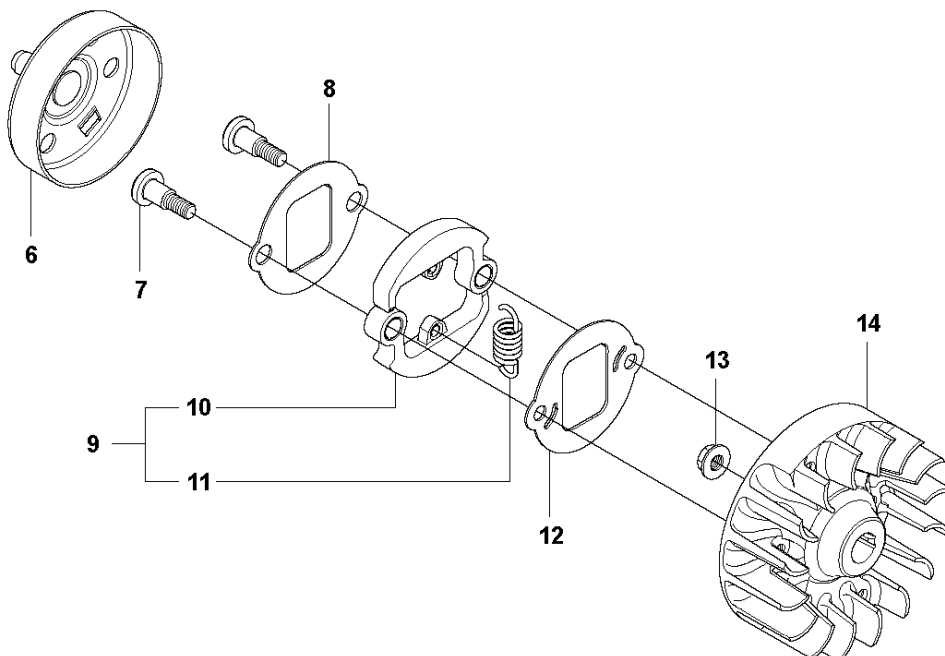

M 327LS, LX, LDX, RX, RDX, RJX, 323RII
IGNITION & CLUTCH

IGNITION SYSTEM & CLUTCH

327 RX, 20120100001-Current

Ref	Part No	Description	Remark	QTY	KIT
1	502 49 36-01	SHORT CIRCUIT CABLE		1	
2	537 43 43-01	SPARK PLUG CAP		1	
3	503 23 51-09	SPARK PLUG	Champion RCJ 6Y	1	
4	544 12 70-01	IGNITION MODULE		1	
5	503 21 66-18	SCREW IH SCT		2	
6	537 23 75-01	CLUTCH DRUM ASSY		1	
7	503 84 29-02	SCREW		2	
8	537 04 67-02	WASHER		1	
9	537 03 22-01	CLUTCH ASSY		1	
10	503 84 28-01	CLUTCH SHOE		2	9
11	503 81 60-01	CLUTCH SPRING		1	9
12	537 04 68-02	WASHER		1	
13	731 71 16-51	HEXAGON NUT FLANGE		1	
14	537 24 96-02	FLYWHEEL		1	
15	537 23 93-01	CONTACT SPRING		1