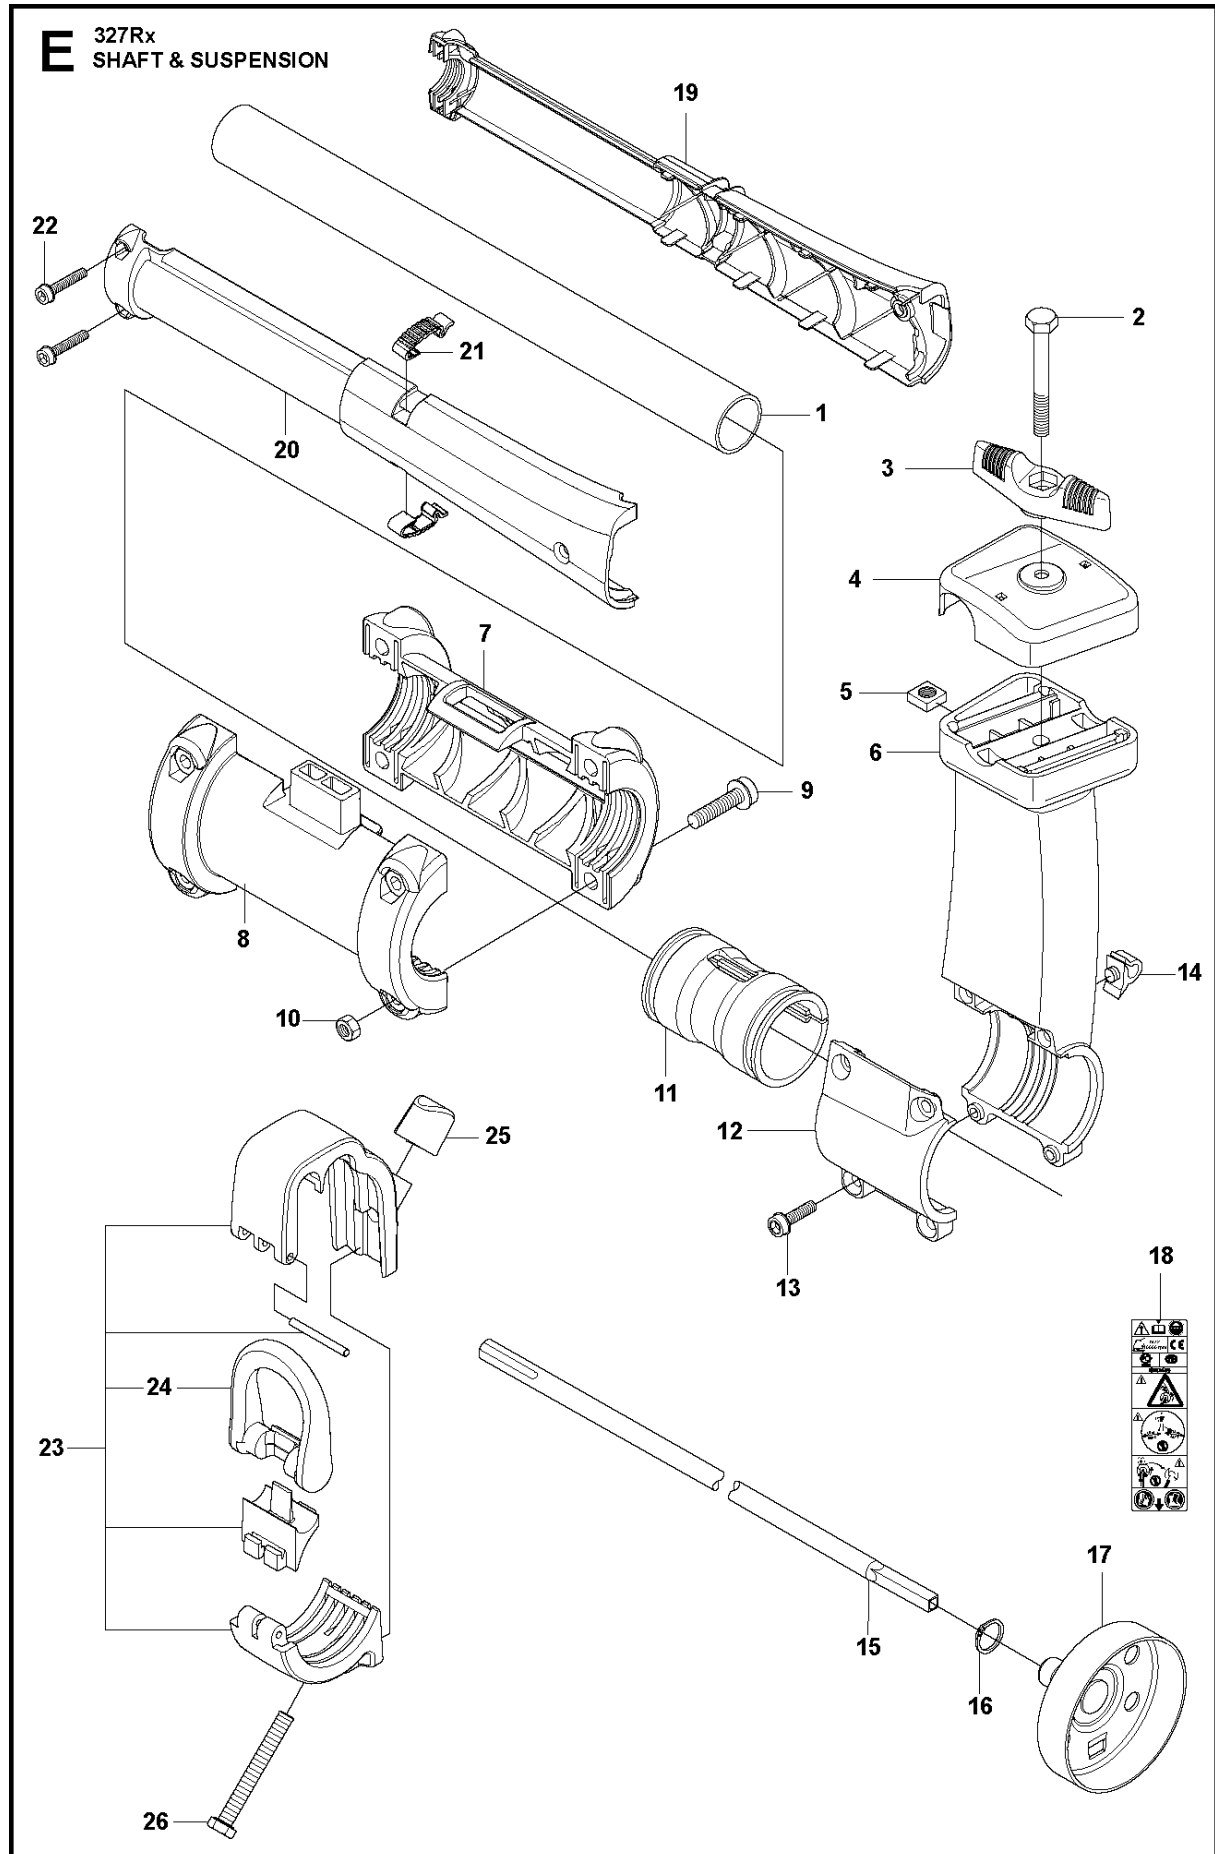

SHAFT & SUSPENSION

327 RX, 20120100001-Current

Ref	Part No	Description	Remark	QTY KIT
1	503 88 88-01	TUBE		1
2	725 23 82-85	SCREW EHHM		1
3	502 20 38-01	KNOB		1
4	537 37 63-01	COVER		1
5	502 19 71-01	SQUARE NUT		1
6	537 34 86-01	BRACKET		1
7	501 38 03-03	CLAMPING SLEEVE		1
8	505 22 04-03	CLAMPING SLEEVE ASSY		1
9	503 20 07-78	SCREW IHSCFM		4
10	731 23 14-01	HEXAGON NUT		4
11	537 34 89-01	ANTIVIBRATION ELEMENT		1
12	537 34 87-01	HUB CAP		1
13	503 21 06-19	SCREW IHST		4
14	502 28 61-01	CLIP		1
15	537 23 48-01	DRIVE SHAFT		1
16	735 31 12-00	CIRCLIP		1
17	537 23 75-01	CLUTCH DRUM ASSY		1
18	589 29 51-01	LABEL		1
19	505 13 71-02	WEAR PROTECTION		1
20	505 13 72-02	WEAR PROTECTION		1
21	537 38 72-01	SNAP LOCKING		2
22	503 20 07-78	SCREW IHSCFM		2
23	505 16 09-01	LOOP		1
24	537 35 01-01	LOOP		1
25	537 13 04-02	KNOB		1
26	725 23 39-51	SCREW EHHM		1