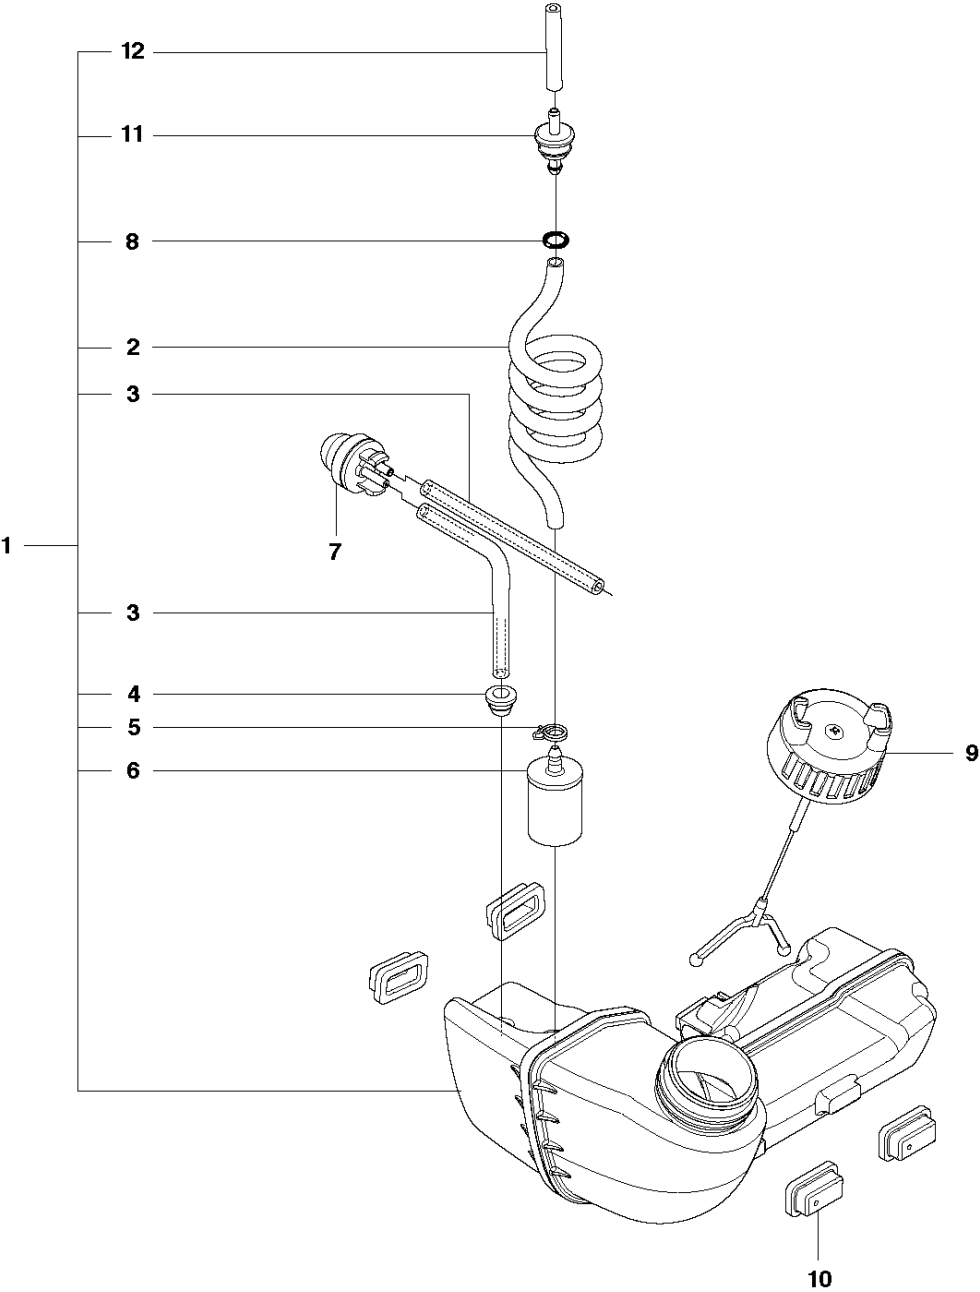

L 327LS, LX, LDX, RX, RDX, RJX, 323R11
FUEL TANK

FUEL TANK

327 RX, 20120100001-Current

Ref	Part No	Description	Remark	QTY	KIT
1	584 25 80-01	FUEL TANK ASSY		1	
2	581 75 62-01	FUEL HOSE		1	1
3	537 04 24-01	FUEL HOSE		2	1
4	503 73 58-01	BUSHING		1	1
5	504 02 24-01	HOSE CLAMP		1	1
6	503 44 32-01	FUEL FILTER		1	1
7	503 93 66-01	PURGE		1	
8	537 18 49-01	O-RING		1	1
9	544 88 97-02	TANK CAP		1	
10	503 91 10-01	SUSPENSION		4	
11	578 29 56-01	HOSE NIPPLE		1	1
12	578 90 68-02	FUEL HOSE		1