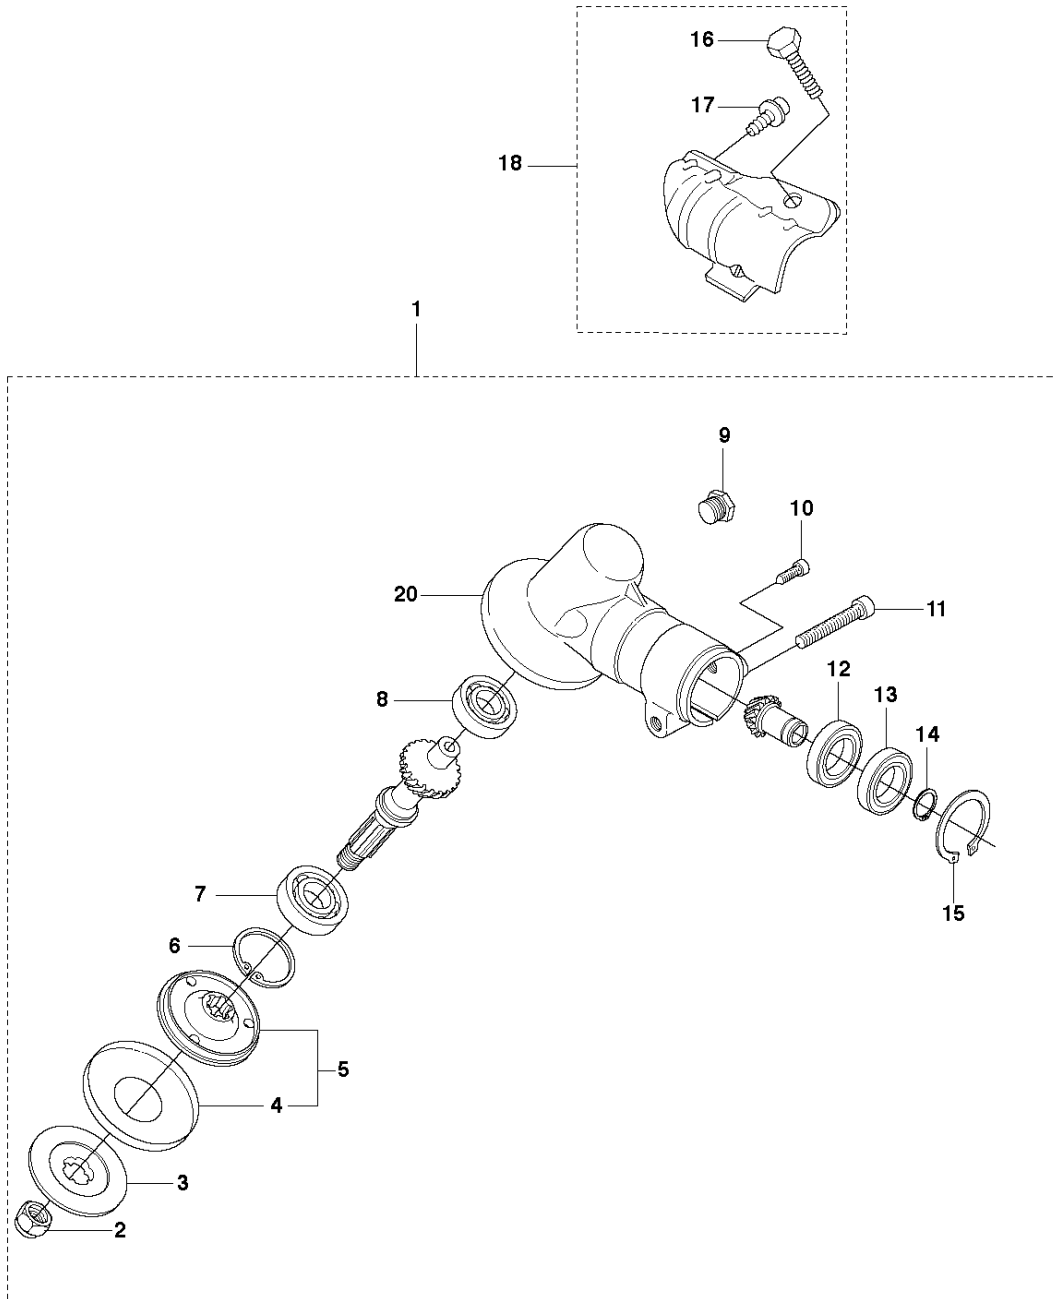

A 327LS, LX, LDX, RX, RDX, RJX, 323R11
BEVEL GEAR

BEVEL GEAR

327 RX, 20120100001-Current

Ref	Part No	Description	Remark	QTY	KIT
1	537 19 92-02	BEVEL GEAR ASSY		1	
2	503 85 63-01	NUT		1	1
3	537 28 56-01	SUPPORT FLANGE		1	1
4	537 29 26-01	CUP		1	1
5	537 23 49-01	DRIVER ASSY		1	1
6	735 31 28-10	CIRCLIP		1	1
7	503 25 24-01	BALL BEARING		1	1
8	738 21 98-00	BALL BEARING		1	1
9	503 20 15-01	SCREW		1	1
10	503 20 14-12	SCREW IHSCFMO		1	1
11	503 20 07-25	SCREW IHSCFM		1	1
12	738 21 99-00	BALL BEARING		1	1
13	738 21 99-02	BALL BEARING		1	1
14	735 31 11-00	CIRCLIP		1	1
15	735 31 25-10	CIRCLIP		1	1
16	725 23 70-51	SCREW		1	18
17	503 20 07-12	SCREW IHSCFM		1	18
18	574 30 69-01	CLAMP	Captive screws	1	
20	537 33 37-01	GEAR HOUSING		1