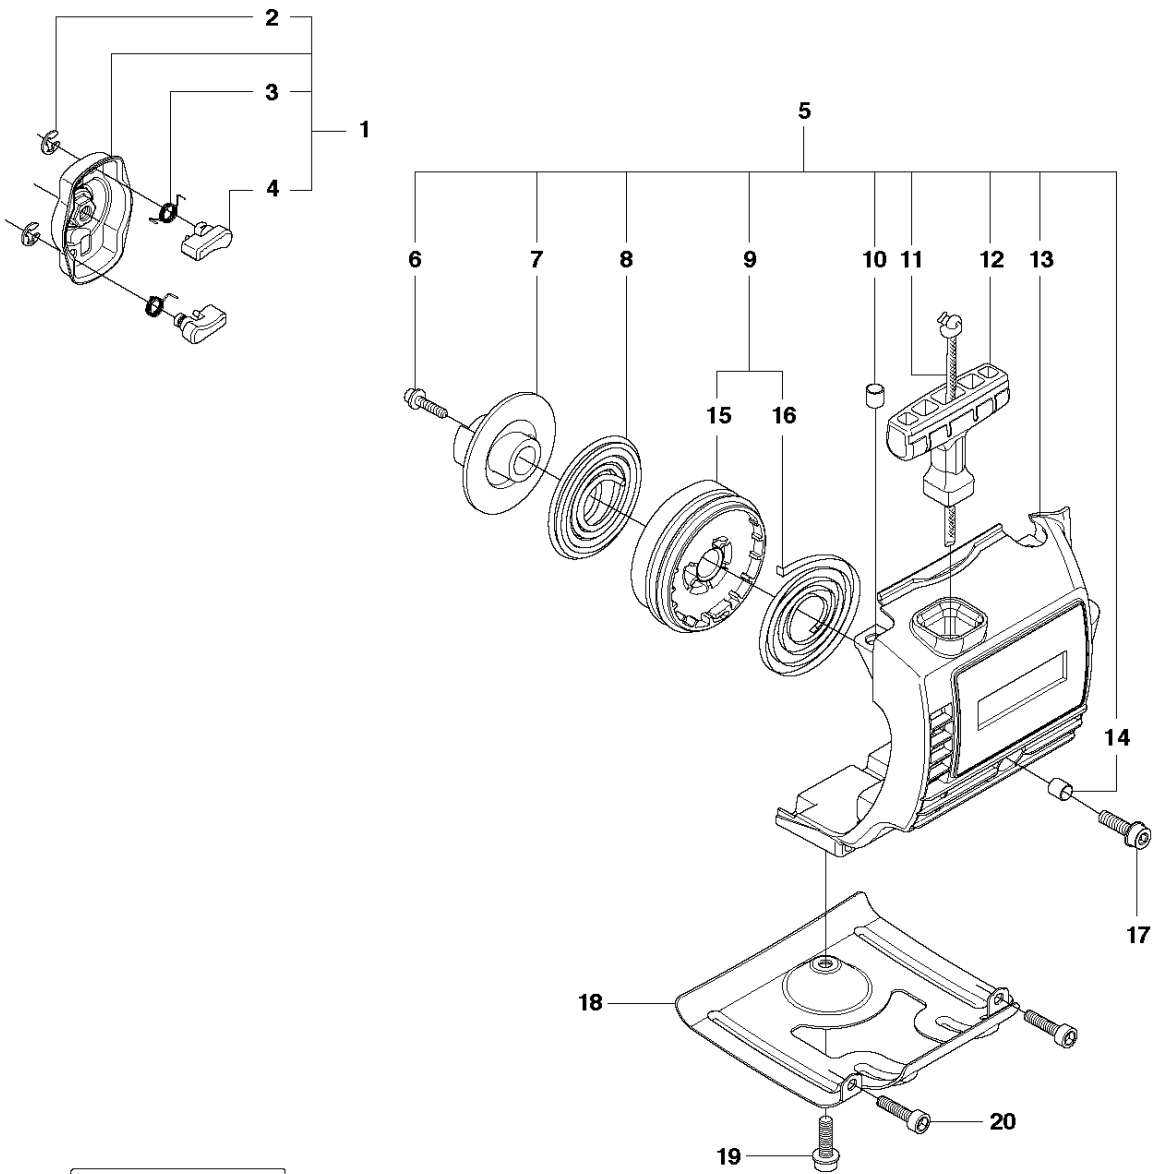

K1 327LX, LDX, RX, RDX, RJX, 323RII
STARTER

STARTER

327 RX, 20120100001-Current

Ref	Part No	Description	Remark	QTY	KIT
1	503 87 33-05	STARTER PAWL		1	
2	735 31 08-20	E-CLIP		2	1
3	503 87 36-01	SPRING		2	1
4	503 87 35-02	STARTER PAWL		2	1
5	544 07 11-02	STARTER ASSY		1	
6	503 21 77-25	SCREW IH SCT		1	5
7	544 03 87-02	DRIVER		1	5
8	544 03 88-02	SPRING		1	5
9	544 16 65-01	STARTER PULLEY ASSY		1	5
10	537 37 93-02	SPACING SLEEVE		2	5
11	503 85 89-01	STARTER ROPE		1	5
12	537 00 84-01	STARTER HANDLE		1	5
13	537 41 16-01	STARTER HOUSING		1	5
14	537 37 93-02	SPACING SLEEVE		1	5
15	544 03 86-01	STARTER PULLEY		1	5, 9
16	503 85 90-01	RECOIL SPRING		1	5, 9
17	503 20 03-16	SCREW IHSCFM	M5x16	1	
18	537 03 41-01	PROTECTIVE PLATE		1	
19	503 20 14-12	SCREW IHSCFMO	M5x12	1	
20	503 21 66-18	SCREW IH SCT		2	
21	537 35 34-56	LABEL	327LDx	1	
22	537 35 34-57	LABEL	327RJx	1	
23	537 35 34-58	LABEL	323RII	1	
24	537 35 34-59	LABEL	327Rx	1	
25	537 35 34-60	LABEL	327RDx	1