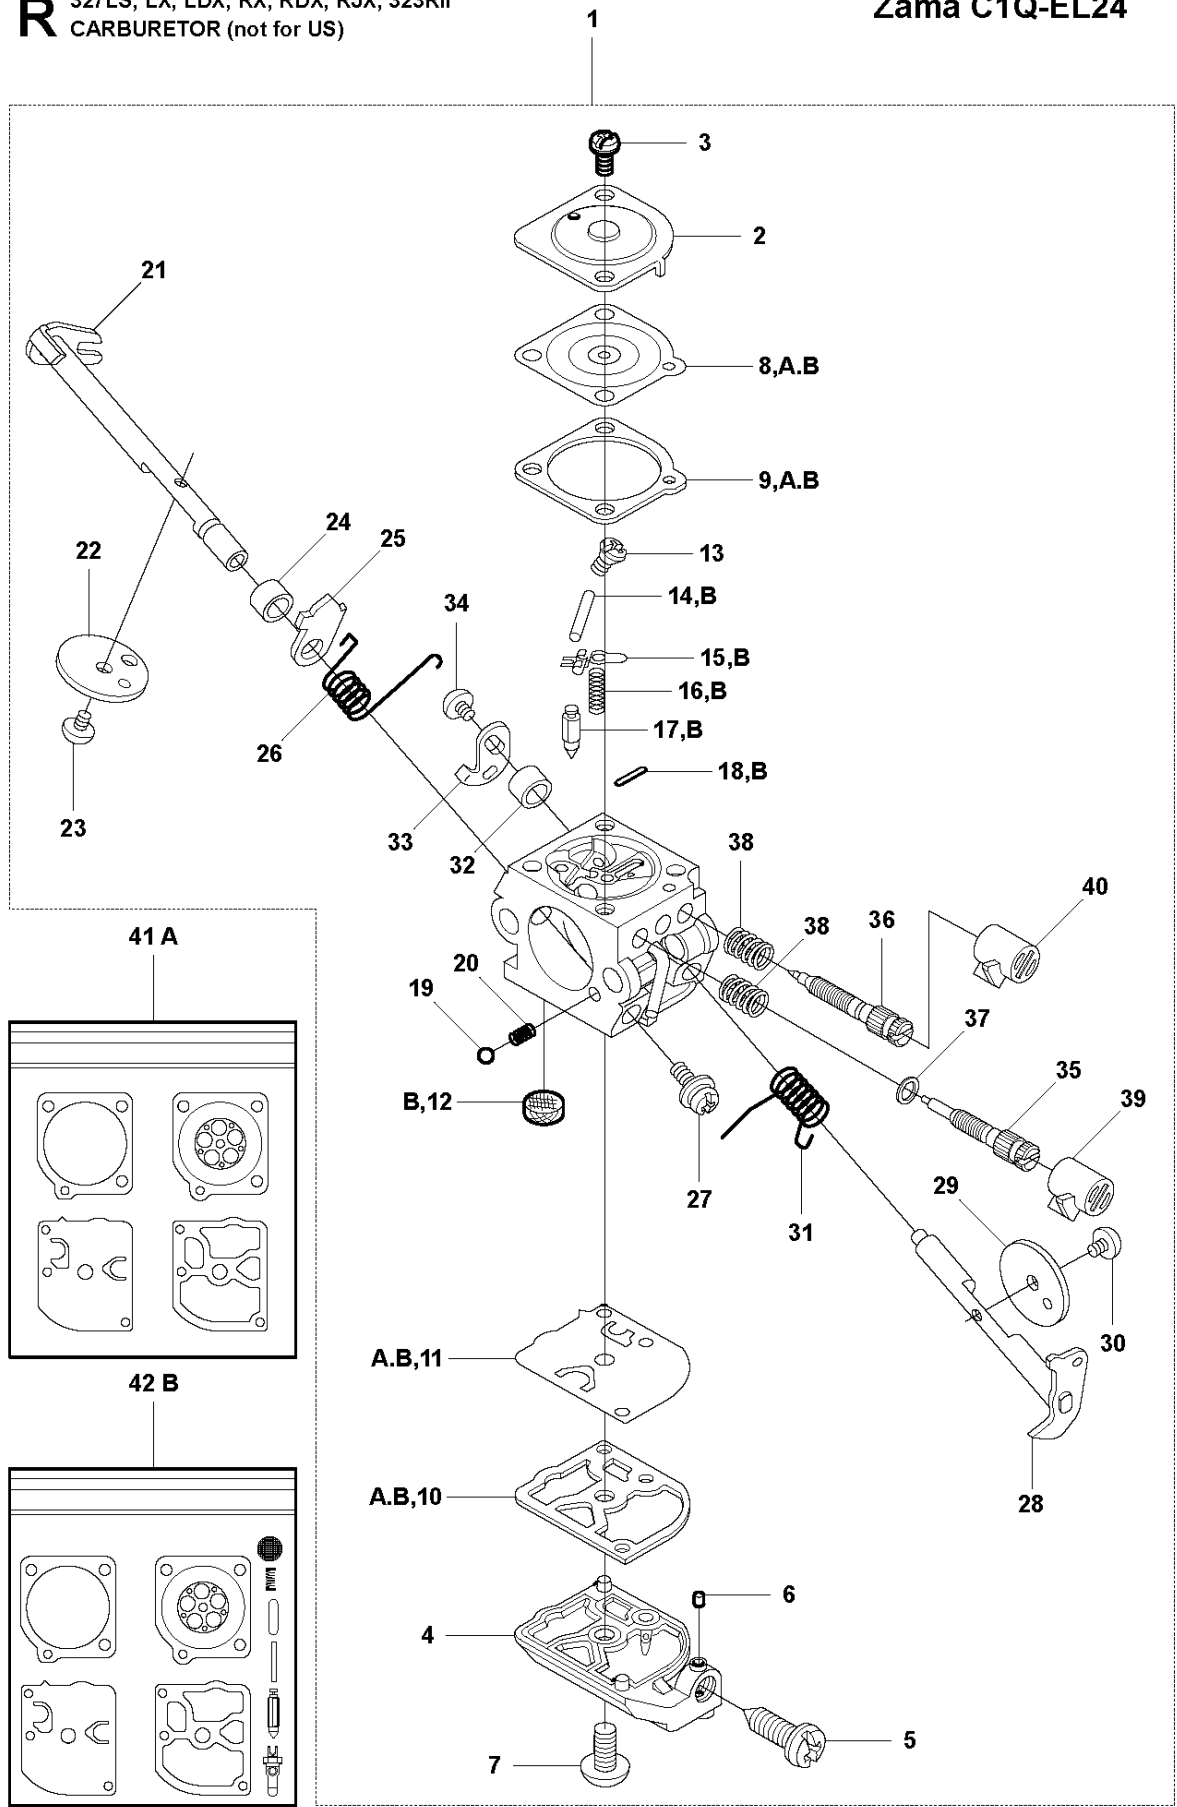

R 327LS, LX, LDX, RX, RDX, RJX, 323RII
CARBURETOR (not for US)

Zama C1Q-EL24

Ref	Part No	Description	Remark	QTY	KIT
1	503 28 34-01	CARBURETTOR	Zama C1Q-EL24, NOT FOR US	1	
2	503 97 43-01	COVER		1	1
3	503 48 05-01	SCREW		2	1
4	537 02 02-01	COVER		1	1
5	537 02 07-01	SCREW		1	1
6	503 48 11-01	PIECE		1	1
7	503 47 96-01	SCREW		1	1
8	537 04 89-01	DIAPHRAGM		1	1,A,B
9	537 02 04-01	GASKET		1	1,A,B
10	537 02 01-01	GASKET		1	1,A,B
11	537 02 00-01	DIAPHRAGM PUMP		1	1,A,B
12	503 53 57-01	STRAINER		1	1,B
13	503 48 01-01	SCREW		1	1
14	503 48 00-01	PIN RETAINING SCREW		1	1,B
15	503 66 59-01	LEVER		1	1,B
16	537 02 03-01	SPRING		1	1,B
17	503 47 97-01	VALVE		1	1,B
18	537 02 08-01	PLUG		1	1,B
19	537 01 25-01	BALL		1	1
20	537 01 26-01	SPRING		1	1
21	537 02 09-01	SHAFT ASSY		1	1
22	537 37 03-01	VALVE		1	1
23	503 48 18-01	SCREW		1	1
24	503 48 19-01	COLLAR		1	1
25	537 04 90-01	LEVER		1	1
26	537 02 10-01	SPRING		1	1
27	503 75 53-01	SCREW		1	1
28	537 01 96-01	SHAFT ASSY		1	1
29	537 01 99-01	VALVE		1	1
30	503 47 92-01	SCREW		1	1
31	537 01 97-01	SPRING		1	1
32	503 47 89-01	COLLAR		1	1
33	537 01 98-01	LEVER		1	1
34	503 47 90-01	SCREW		1	1
35	537 02 06-01	SCREW		1	1
36	537 12 78-01	SCREW		1	1
37	503 97 40-01	WASHER		1	1
38	503 48 08-01	SPRING		1	1
39	537 02 16-01	LIMITER CAP		1	1
40	537 02 16-01	LIMITER CAP		1	1
41,A	531 00 45-52	GASKET KIT		1	
42,B	531 00 45-53	GASKET KIT		1