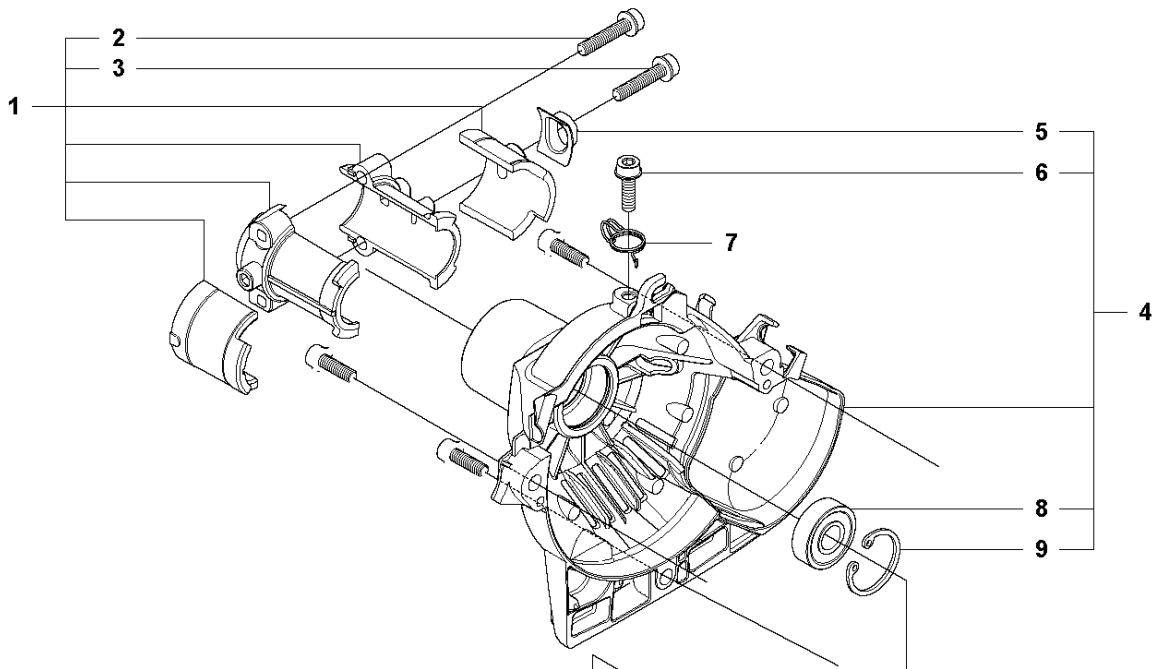

P 327LS, LX, LDX, RX, RDX, RJX, 323RII
CRANK CASE

CRANKCASE

327 RX, 20120100001-Current

Ref	Part No	Description	Remark	QTY	KIT
1	537 30 96-01	SLEEVE		1	
2	503 21 68-25	SCREW IHSCFT		1	1
3	503 21 68-25	SCREW IHSCFT		1	1
4	537 04 12-09	CLUTCH COVER		1	
5	537 42 50-01	PROTECTIVE PLATE		1	4
6	503 20 03-16	SCREW IHSCFM	M5x16	1	4
7	537 07 36-01	SPRING		1	
8	503 25 05-01	BALL BEARING		1	4
9	537 33 67-01	CIRCLIP		1	4
10	537 08 52-03	CRANKCASE		1	
11	503 20 03-16	SCREW IHSCFM		1	10
12	537 06 69-01	GASKET		1	10
13	537 08 85-01	GASKET		1	10
14	537 06 68-01	INSERT CRANKCASE		1	10
15	503 20 03-16	SCREW IHSCFM		1	10
16	503 20 03-16	SCREW IHSCFM		1	10
17	503 21 66-18	SCREW IHSCFT		1	10
18	503 20 03-16	SCREW IHSCFM		1	10
19	503 21 66-18	SCREW IHSCFT		1	10
20	503 20 03-16	SCREW IHSCFM		1	10
21	503 21 77-16	SCREW IHSCFT		1	10
22	503 20 14-12	SCREW IHSCFMO	M5x12	1	10
23	503 20 03-16	SCREW IHSCFM		1	10