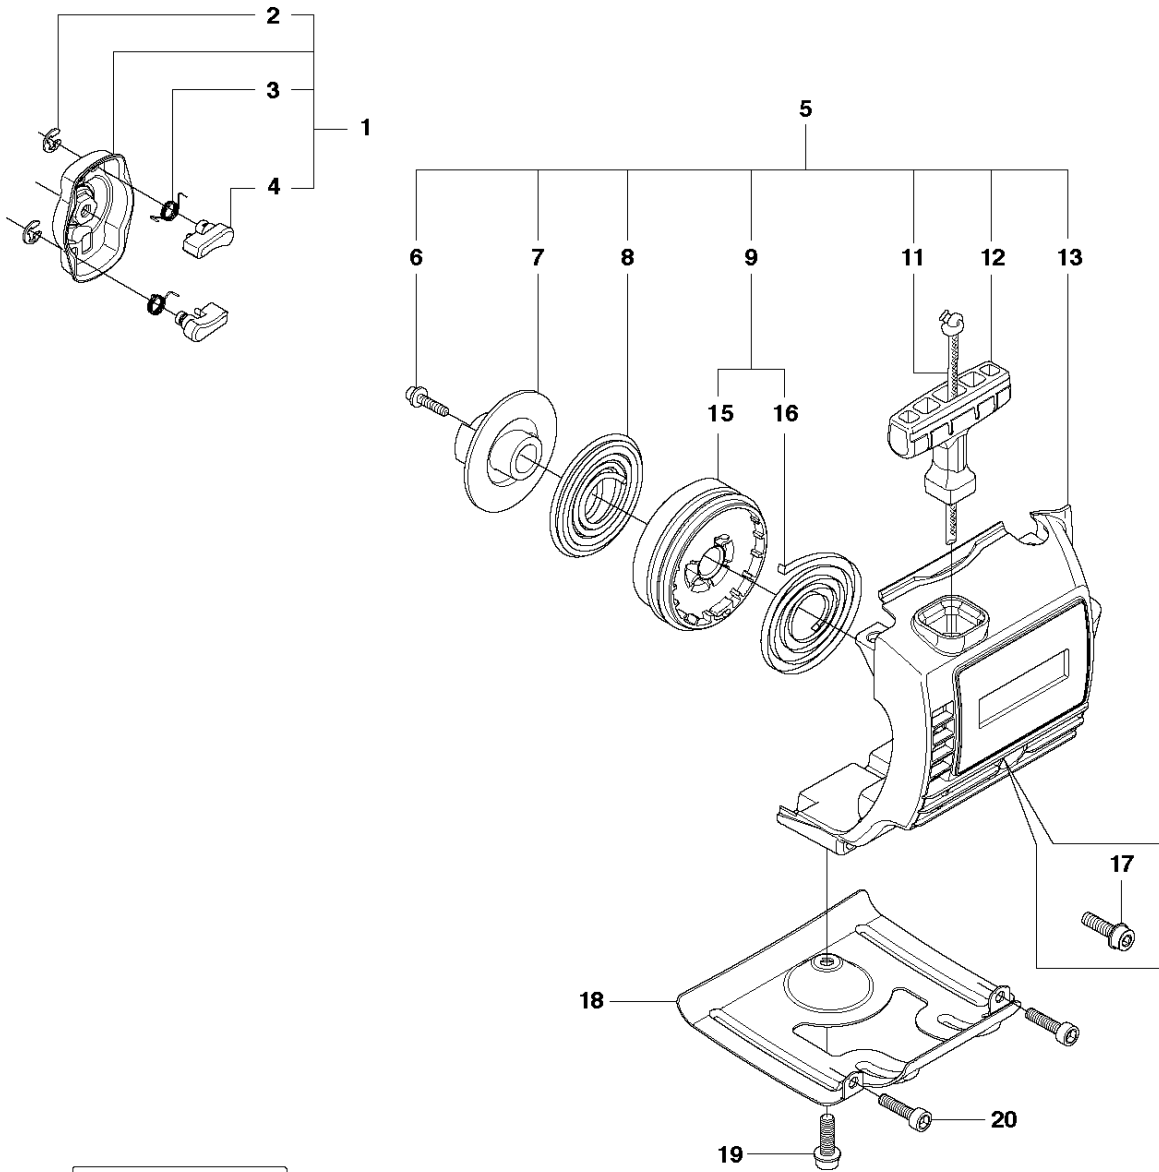

K2 327LX, LDX, RX, RDX, RJX, 323RII
STARTER

STARTER

327 RX, 20120100001-Current

Ref	Part No	Description	Remark	QTY	KIT
1	503 87 33-05	STARTER PAWL		1	
2	735 31 08-20	E-CLIP		2	1
3	503 87 36-01	SPRING		2	1
4	503 87 35-02	STARTER PAWL		2	1
5	544 07 11-03	STARTER ASSY	Captive screws	1	
6	503 21 77-25	SCREW IH SCT		1	5
7	544 03 87-02	DRIVER		1	5
8	544 03 88-02	SPRING		1	5
9	544 16 65-01	STARTER PULLEY ASSY		1	5
11	503 85 89-01	STARTER ROPE		1	5
12	537 00 84-01	STARTER HANDLE		1	5
13	537 41 16-02	STARTER HOUSING	Captive screws	1	5
15	544 03 86-01	STARTER PULLEY		1	5, 9
16	503 85 90-01	RECOIL SPRING		1	5, 9
17	574 47 70-03	SCREW IH SCFMO	Captive screw M5x16	1	5
18	537 03 41-01	PROTECTIVE PLATE		1	
19	503 20 14-12	SCREW IH SCFMO	M5x12	1	
20	503 21 66-18	SCREW IH SCT		2	
21	537 35 34-56	LABEL	327LDx	1	
22	537 35 34-57	LABEL	327RJx	1	
23	537 35 34-58	LABEL	323RII	1	
24	537 35 34-59	LABEL	327Rx	1	
25	537 35 34-60	LABEL	327RDx	1