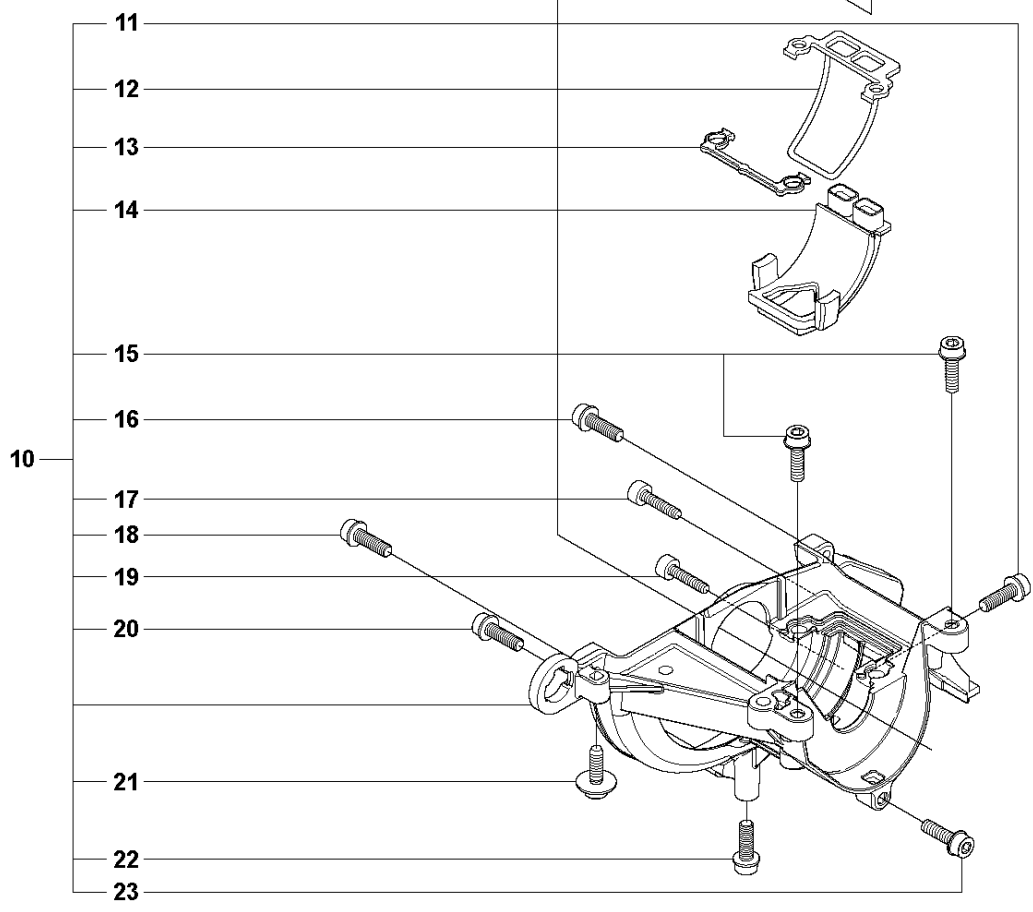

P 327LS, LX, LDX, RX, RDX, RJX, 323RII
CRANK CASE

CRANKCASE

327 RX, 20120100001-Current

Ref	Part No	Description	Remark	QTY	KIT
1	537 30 96-01	SLEEVE		1	
2	503 21 68-25	SCREW IHSCFT		1	1
3	503 21 68-25	SCREW IHSCFT		1	1
4	537 04 12-09	CLUTCH COVER		1	
5	537 42 50-01	PROTECTIVE PLATE		1	4
6	503 20 03-16	SCREW IHSCFM	M5x16	1	4
7	537 07 36-01	SPRING		1	
8	503 25 05-01	BALL BEARING		1	4
9	537 33 67-01	CIRCLIP		1	4
10	537 08 52-03	CRANKCASE		1	
11	503 20 03-16	SCREW IHSCFM		1	10
12	537 06 69-01	GASKET		1	10
13	537 08 85-01	GASKET		1	10
14	537 06 68-01	INSERT CRANKCASE		1	10
15	503 20 03-16	SCREW IHSCFM		1	10
16	503 20 03-16	SCREW IHSCFM		1	10
17	503 21 66-18	SCREW IHSCFT		1	10
18	503 20 03-16	SCREW IHSCFM		1	10
19	503 21 66-18	SCREW IHSCFT		1	10
20	503 20 03-16	SCREW IHSCFM		1	10
21	503 21 77-16	SCREW IHSCFT		1	10
22	503 20 14-12	SCREW IHSCFMO	M5x12	1	10
23	503 20 03-16	SCREW IHSCFM		1	10