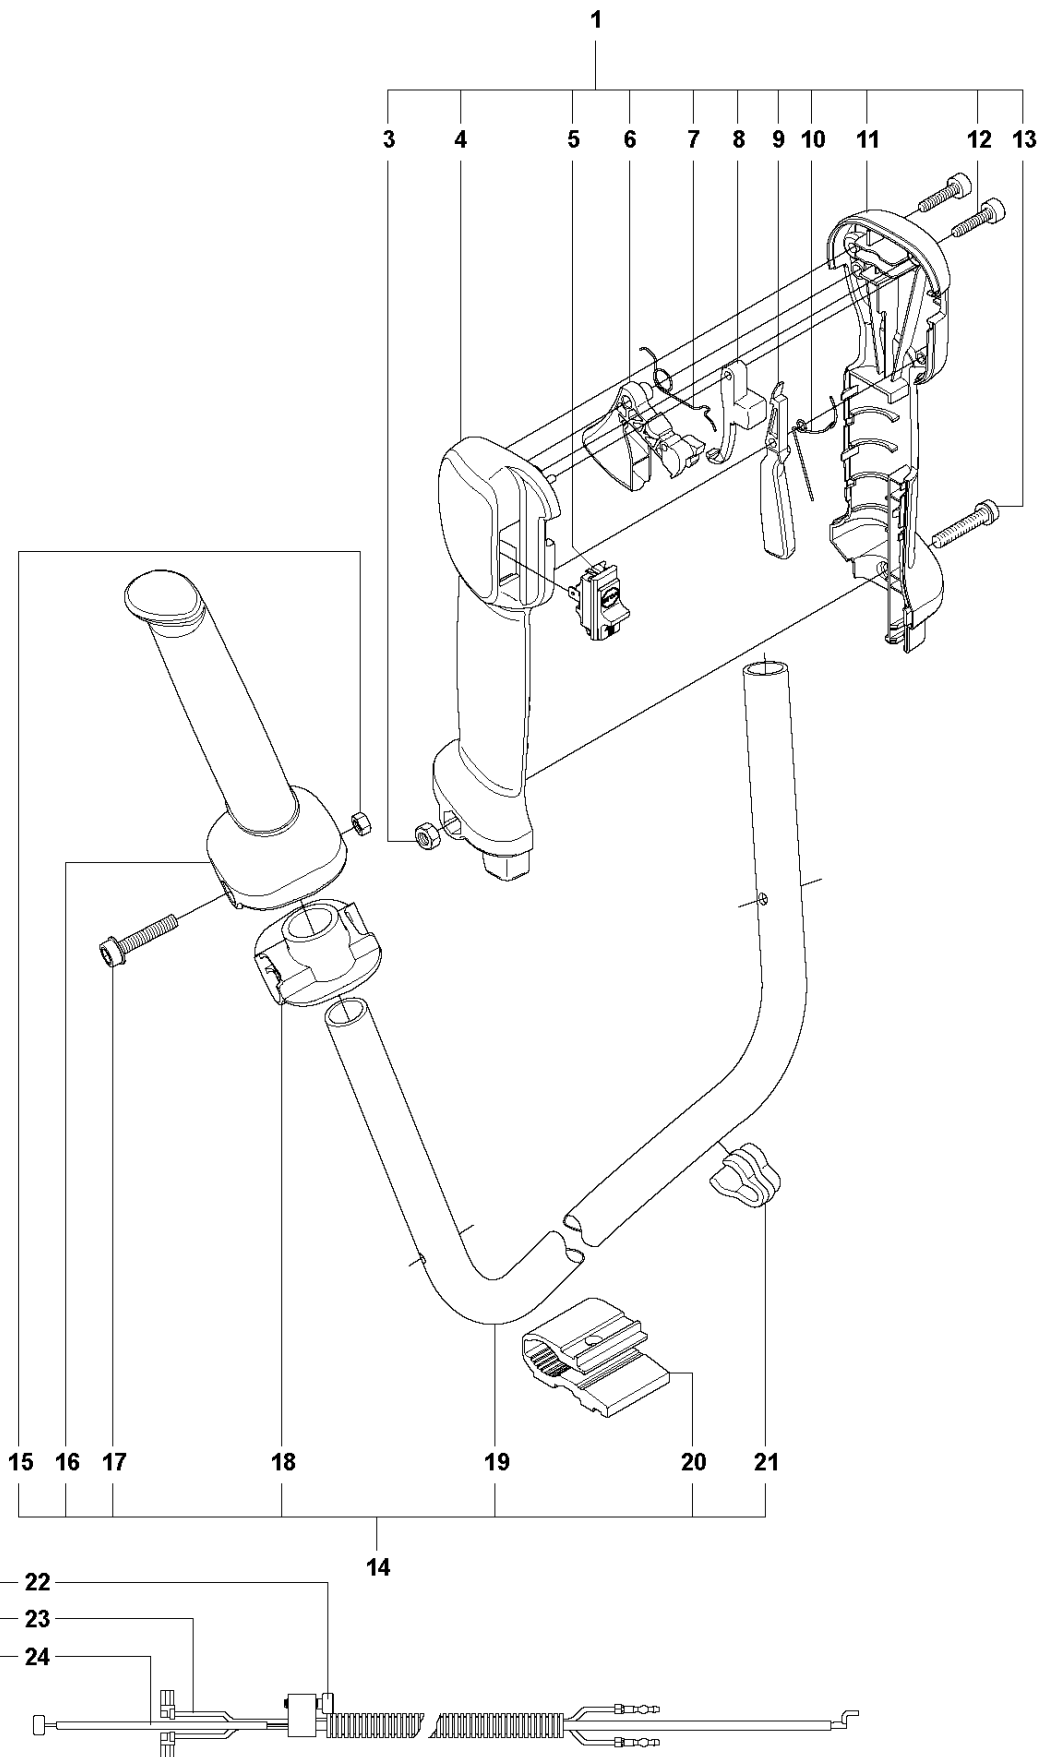

F 323RII, 327Rx, 327RDX
THROTTLE CONTROLS & HANDLE BAR

HANDLE & CONTROLS

327 RX, 20120100001-Current

Ref	Part No	Description	Remark	QTY	KIT
1	537 42 45-13	HANDLE ASSY		1	
2	502 65 41-01	THROTTLE CABLE		1	
3	503 22 10-13	HEXAGON NUT		1	1
4	537 16 02-02	HANDLE HALF		1	1
5	537 41 90-01	SWITCH		1	1
6	506 49 77-01	THROTTLE CONTROL		1	9
7	537 17 42-01	SPRING THROTTLE TRIG		1	1
8	537 16 07-01	THROTTLE LOCKOUT		1	1
9	506 49 77-01	THROTTLE CONTROL		1	1,6
10	537 17 43-01	SPRING		1	1
11	537 16 03-02	HANDLE HALF	27RX	1	1
12	503 21 66-18	SCREW IHSC		2	1
13	503 20 07-35	SCREW IHSCFM		1	1
14	503 72 43-09	HANDLEBAR		1	
15	731 23 14-01	HEXAGON NUT		1	14
16	537 17 28-01	HANDLE		1	14
17	503 20 02-45	SCREW IHSCFM		1	14
18	537 17 29-01	COVER		1	14
19	537 36 00-01	HANDLEBAR	Low (327Rx, 327RDx	1	14
20	544 02 09-01	CLIP		1	14
21	502 21 12-01	STAPLE		1	14
22	503 21 66-18	SCREW IHSC		1	2
23	502 53 16-02	SHORT CIRCUIT CABLE		1	2
24	537 17 39-01	THROTTLE CABLE ASSY		1	2