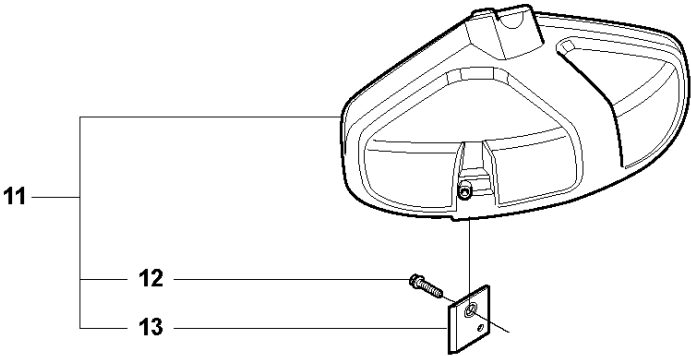

S 327LS, LX, LDX, RX, RDX, RJX, 323RII
ACCESSORIES

ACCESSORIES

327 RX, 20120100001-Current

Ref	Part No	Description	Remark	QTY KIT	
1	544 04 42-10	ACCESSORY BAG	Captive screws 323RII, 327Rx	1	
2	573 99 43-04	SCREW IHSCFMO	Captive screws	2	1
3	574 56 80-01	CLAMP	Captive screws	1	1
4	537 29 34-01	ADAPTER		1	1
5	574 56 49-02	BLADE GUARD	Captive screws	1	1
6	503 20 03-16	SCREW IHSCFM	Captive screws	4	1
7	574 03 95-01	LOCK NUT	Captive screws	4	1
8	503 97 71-01	TRIMMER GUARD ASSY	327Lx, 327LDx	1	
9	503 21 07-16	SCREW IH SCT		1	8
10	503 79 88-01	BLADE		1	8
11	503 93 42-02	COMBINATION GUARD	323RII, 327Rx	1	
12	503 21 07-16	SCREW IH SCT		1	11
13	503 79 88-01	BLADE		1	11