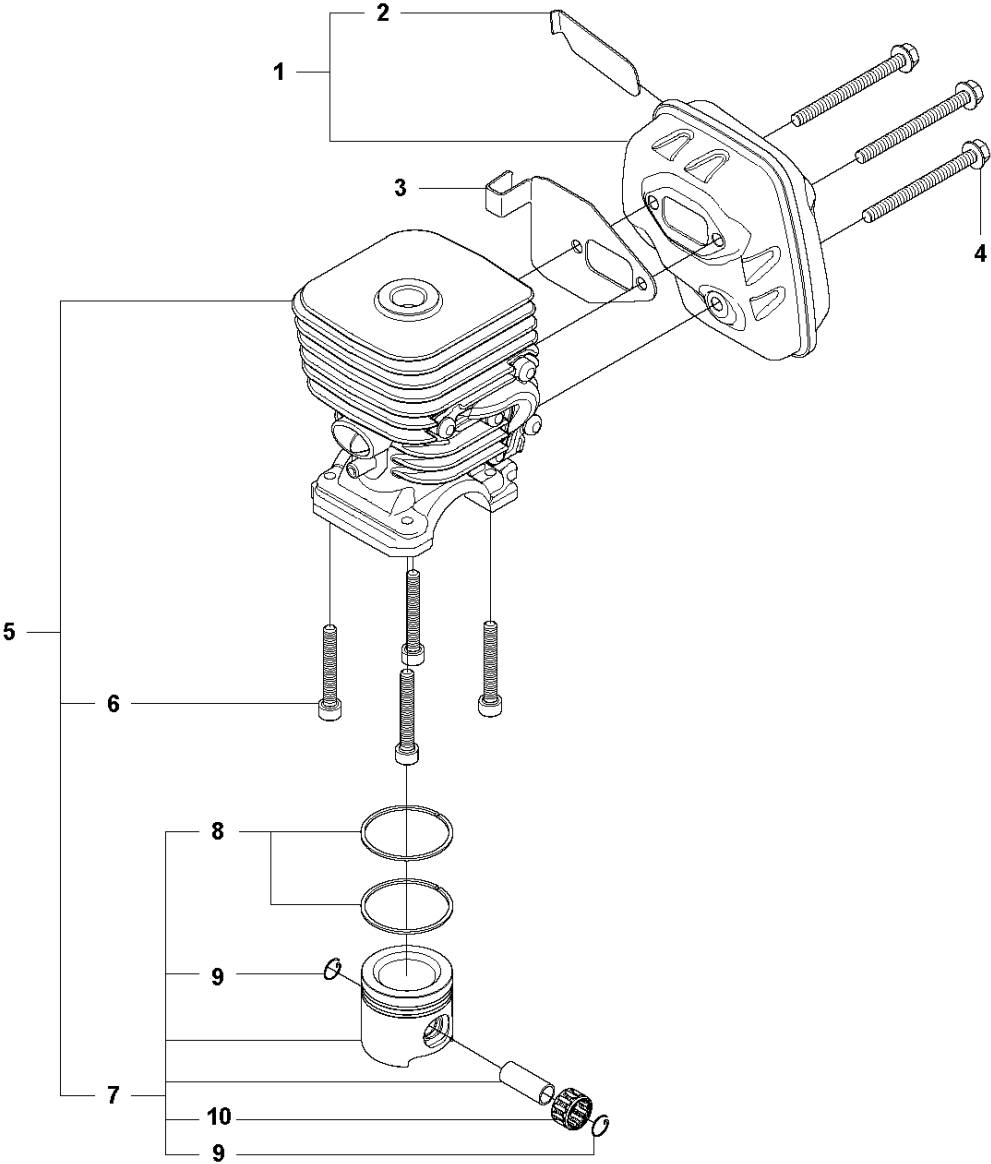

N 327LS, LX, LDX, RX, RDX, RJX, 323RII
CYLINDER PISTON & MUFFLER

CYLINDER, PISTON & MUFFLER

327 RX, 20120100001-Current

Ref	Part No	Description	Remark	QTY KIT	
1	537 22 17-04	MUFFLER ASSY	Cat.	1	
2	537 22 18-01	SPARK ARRESTER SCREEN		1	1
3	537 01 41-01	GASKET		1	
4	502 07 81-01	SCREW EHHFM		3	
5	537 08 51-03	CYLINDER	Ø=34mm	1	
6	503 20 07-35	SCREW IHSCFM		4	5
7	537 40 59-02	PISTON		1	5
8	537 40 62-01	PISTON RING		1	7
9	737 44 08-00	CIRCLIP		1	7
10	503 71 22-01	BEARING		1	7