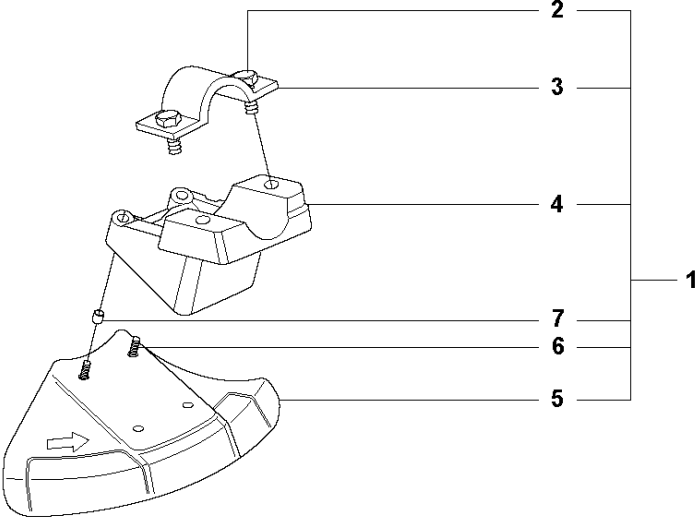

S 327LS, LX, LDX, RX, RDX, RJX, 323RII
ACCESSORIES

ACCESSORIES

327 RX, 20120100001-Current

Ref	Part No	Description	Remark	QTY KIT	
1	544 04 42-10	ACCESSORY BAG	Captive screws 323RII, 327Rx	1	
2	573 99 43-04	SCREW IHSCFMO	Captive screws	2	1
3	574 56 80-01	CLAMP	Captive screws	1	1
4	537 29 34-01	ADAPTER		1	1
5	574 56 49-02	BLADE GUARD	Captive screws	1	1
6	503 20 03-16	SCREW IHSCFM	Captive screws	4	1
7	574 03 95-01	LOCK NUT	Captive screws	4	1
8	503 97 71-01	TRIMMER GUARD ASSY	327Lx, 327LDx	1	
9	503 21 07-16	SCREW IH SCT		1	8
10	503 79 88-01	BLADE		1	8
11	503 93 42-02	COMBINATION GUARD	323RII, 327Rx	1	
12	503 21 07-16	SCREW IH SCT		1	11
13	503 79 88-01	BLADE		1	11