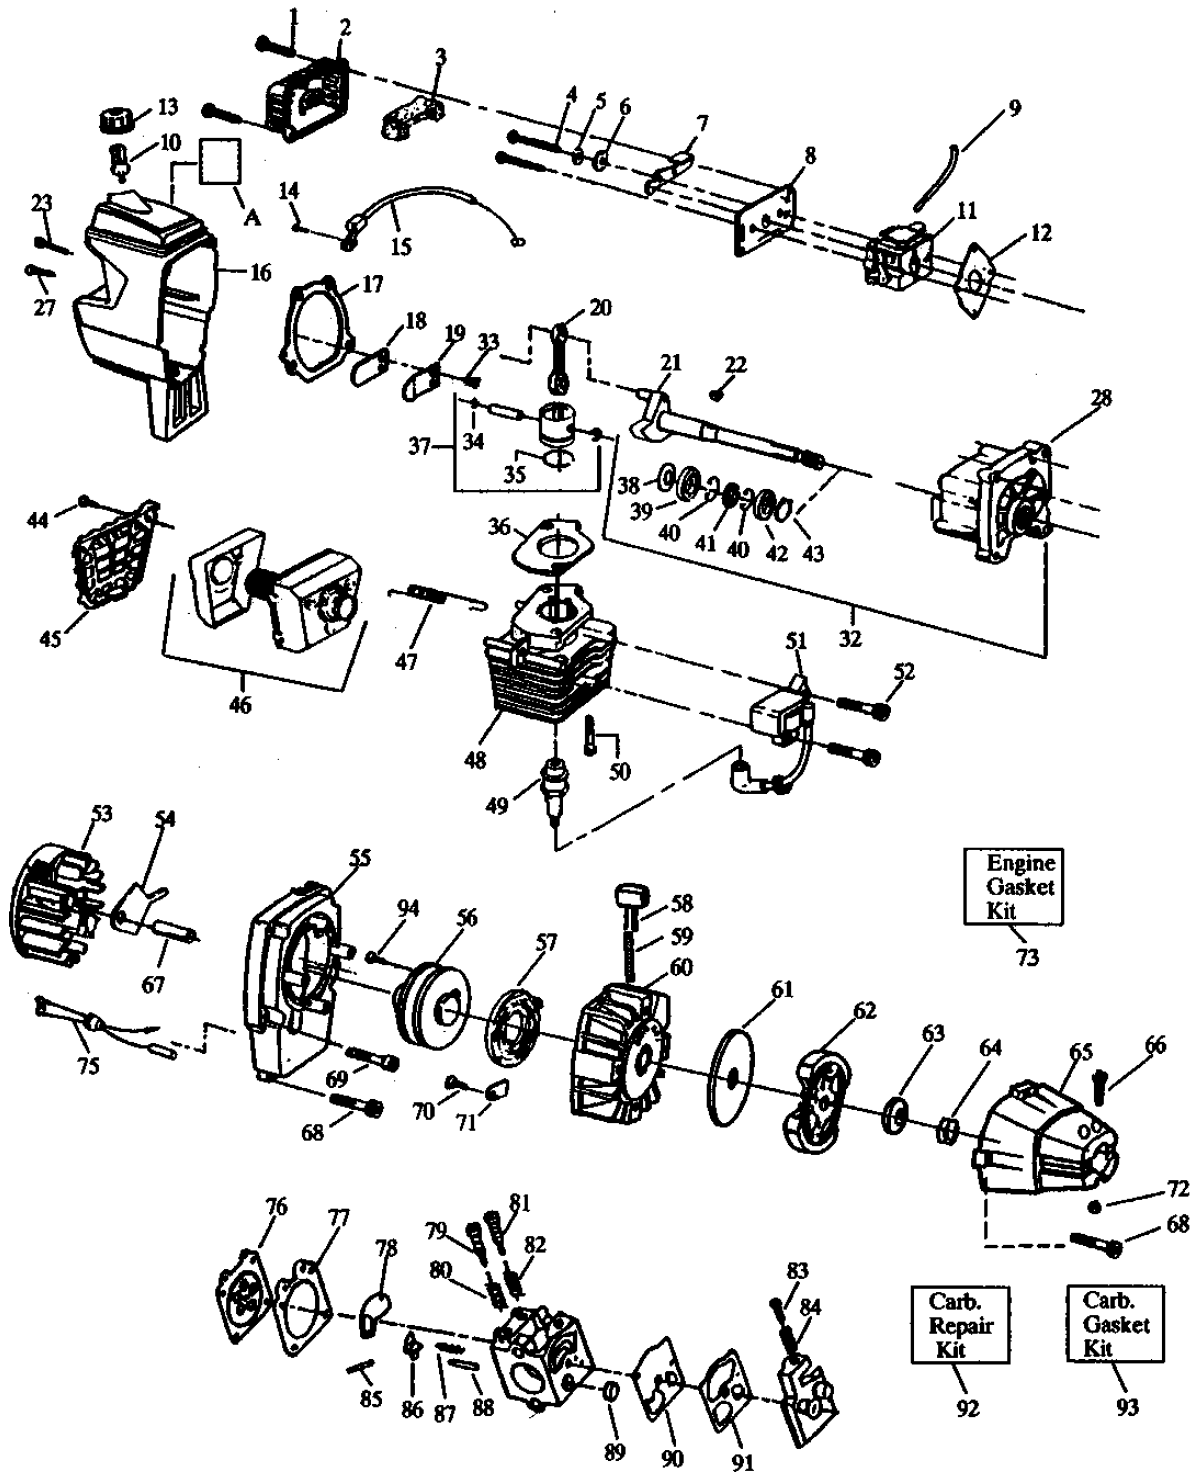

PARTS LIST NO. 590-067789 - 12/15/89		HUSQVARNA PARTS LIST	TRIMMER MODEL: 32 R		
Page No. 2	REPLACES NONE			<i>Note: Illustrations may differ from actual models due to design changes</i>