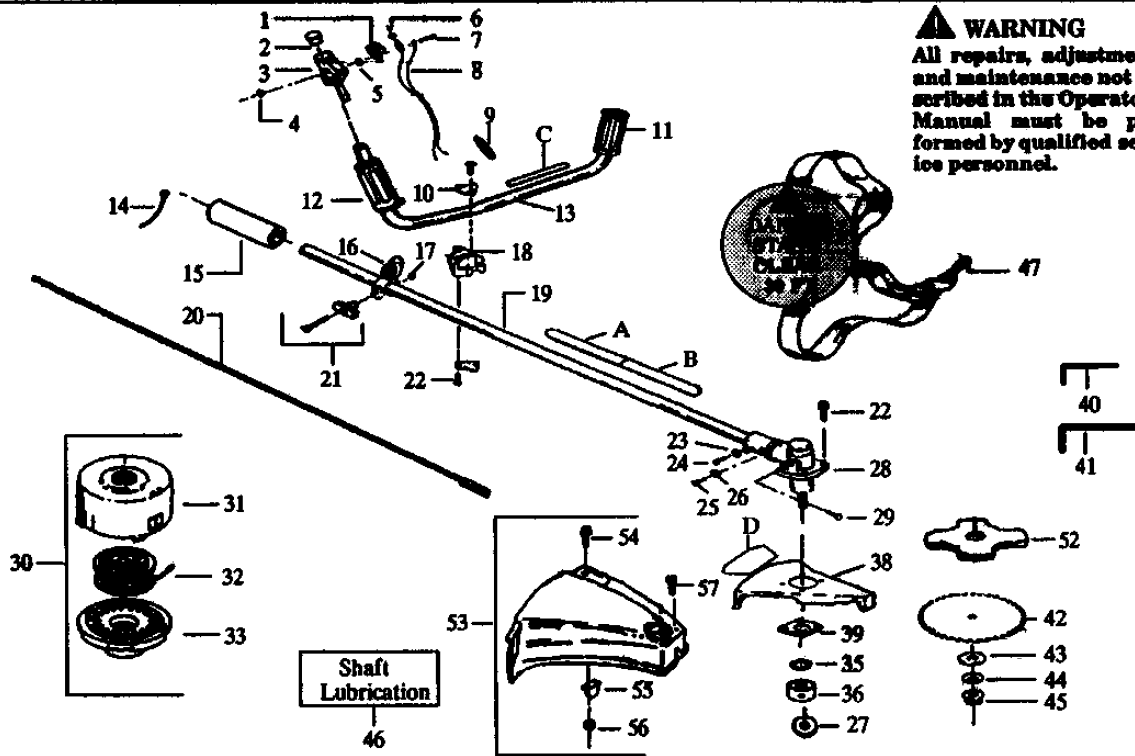

PARTS LIST NO. 530-067739 - 12/15/89		HUSQVARNA PARTS LIST	TRIMMER MODEL: 32 R
Page No. 1	REPLACES NONE		
Note: Illustrations may differ from actual models due to design changes