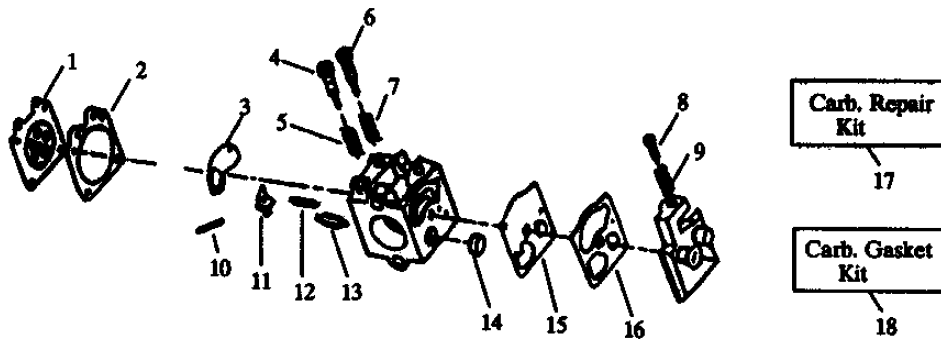

PARTS LIST NO. 530-067648 - 12/15/89		HUSQVARNA PARTS LIST Note: Illustrations may differ from actual models due to design changes	Trimmer Model: 32RLC
Page No. 4	REPLACES NONE		

Carburetor Assembly Part Number 530-035259 WA-199