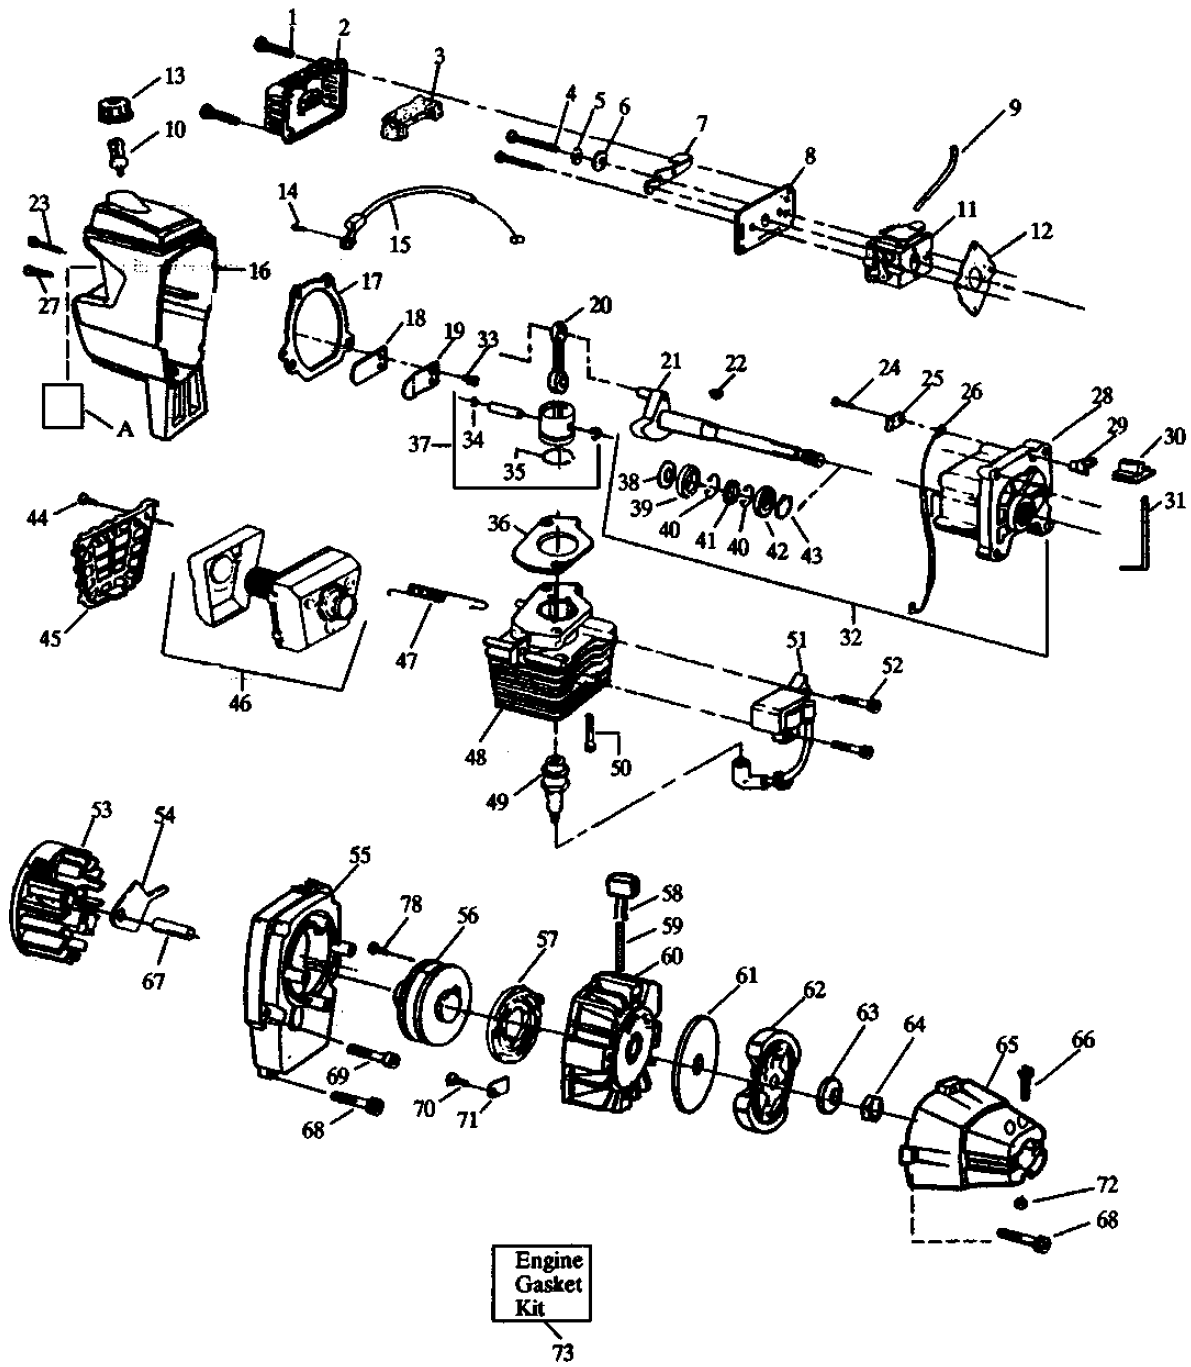

PARTS LIST NO. 530-067848 - 12/15/89		HUSQVARNA PARTS LIST Note: Illustrations may differ from actual models due to design changes	Trimmer Model: 32RLC
Page No. 2	REPLACES NONE