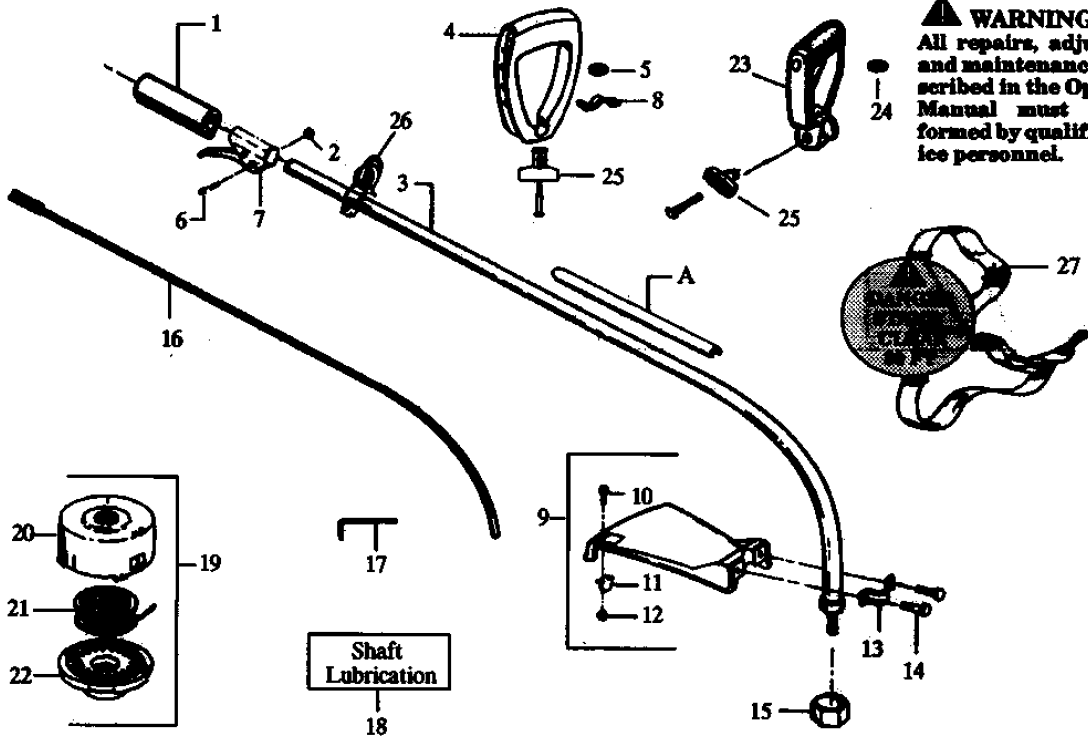

SPARE PARTS LIST

BRUSHCUTTERS/CLEARING SAWS

32 RLC, 1990-01

PARTS LIST NO. 530-067648 - 12/15/99		HUSQVARNA PARTS LIST	Trimmer Model: 32RLC
Page No. 1	REPLACES NONE		

SHAFT & HANDLE

32 RLC, 1990-01

Ref	Part No	Description	Remark	QTY KIT
1	530 02 75-95	GRIP		1
2	530 01 57-68	NUT		1
3	530 01 57-68	NUT		1
4	530 01 42-22	HANDLE		1
5	530 01 56-10	NUT		1
6	530 01 57-74	SCREW		1
7	530 01 09-59	THROTTLE LEVER		1
8	530 09 47-42	BRACKET		1
9	530 06 92-49	SHIELD		1
10	530 01 53-37	SCREW		1
11	530 09 45-70	LINE LIMITER		1
12	530 01 56-53	LOCKNUT		1
13	530 09 36-53	BRACKET		1
14	530 09 22-43	SCREW		1
15	530 09 45-43	DRIVER		1
16	530 09 45-41			1
17	530 03 11-11	HEX KEY		1
18	530 03 01-02	GREASE		1
19	952 70 85-27	AUTO HEAD,LH		1
20	530 09 46-20	HUB		1
21	952 70 85-28	SPOOL W/LINE,AUTO HEAD NLA		1
22	530 09 44-94	COVER		1
23	530 01 09-57	HANDLE		1
24	530 01 51-97	NUT		1
25	530 06 92-52	HANDLE ASSY		1
26	530 09 46-86	CLAMP		1
27	530 09 46-38	STRAP-SHOULD.W/WARNING		1
A	530 02 91-64	DECAL		1
530 06 76-46	530 06 76-46	OPERATORS MANUAL		1

CARBURETOR DETAILS

32 RLC, 1990-01

Ref	Part No	Description	Remark	QTY KIT
1	530 03 50-14	STYRMEMBRAN		1
2	530 03 51-51	GASKET		1
3	530 03 51-47	GASKET		1
4	530 03 51-42	NEEDLE		1
5	530 03 50-36	SPRING		1
6	530 03 51-41	NEEDLE		1
7	530 03 50-23	SPRING		1
8	530 03 52-03	SCREW		1
9	530 03 52-08	SPRING		1
10	530 03 50-28	PEN		1
11	530 03 50-31	LEVER		1
12	530 03 51-88	SPRING		1
13	530 03 51-06	NEEDLE VALVE		1
14	530 03 51-78	SCREEN		1
15	530 03 51-66	DIAPHRAGM PUMP		1
16	530 03 51-64	GASKET		1
17	530 03 52-60	CARBURETTOR		1
18	530 03 51-85	GASKET KIT		1