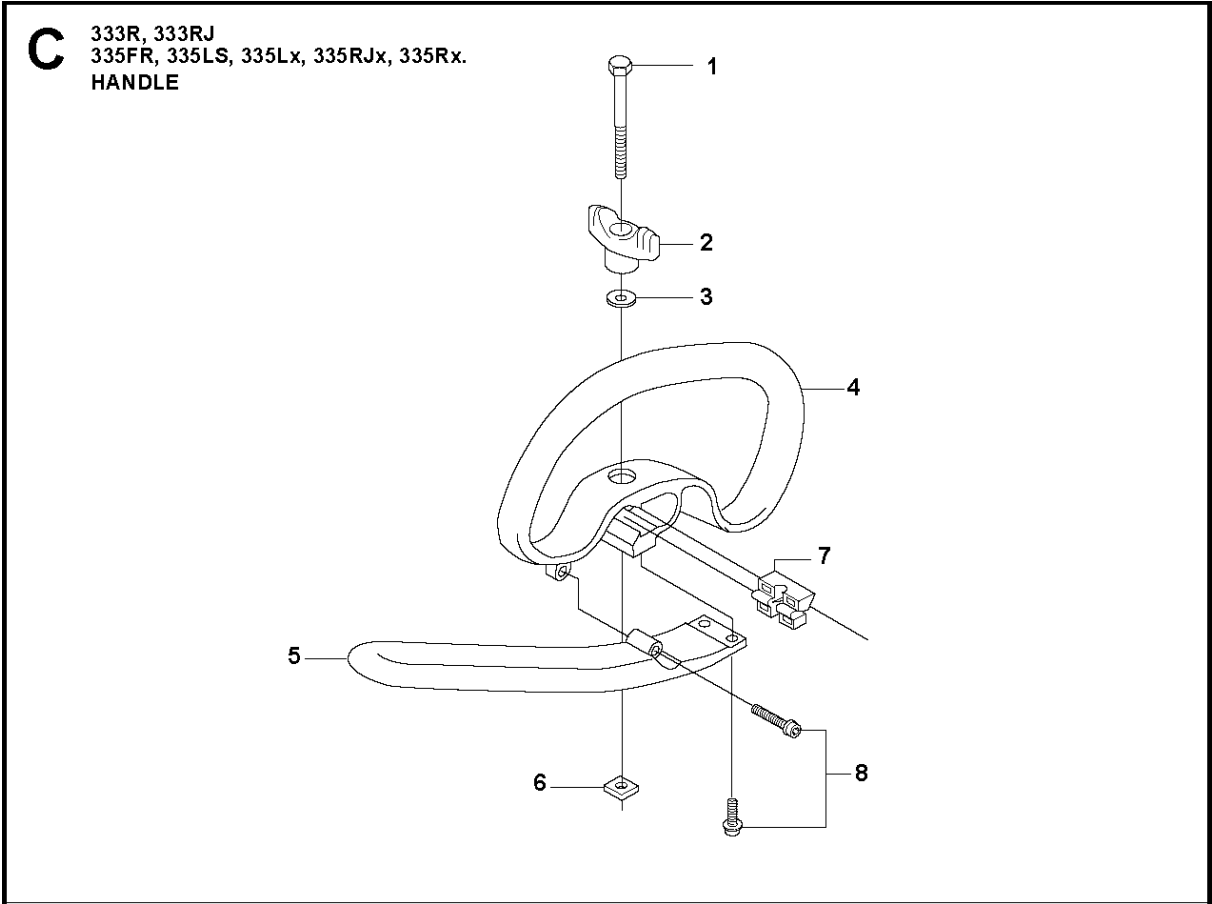

SPARE PARTS LIST

BRUSHCUTTERS/CLEARING SAWS

335 RJX from 20144800001-current

A 333R, 333RJ
335FR, 335LS, 335Lx, 335RJx, 335Rx.
BEVEL GEAR

BEVEL GEAR

335 RJX from 20144800001-current

Ref	Part No	Description	Remark	QTY	KIT
1	537 18 95-01	SCREW		1	20
2	503 20 02-10	SCREW IHSCFM		1	20
3	544 08 76-01	CLAMP		1	20
4	537 14 74-01	MAGNET		1	16
5	503 20 15-01	SCREW		1	16
6	537 29 59-02	GEAR HOUSING		1	16
7	738 21 99-00	BALL BEARING		1	16
8	503 20 03-25	SCREW IHSCFM		2	
9	738 21 01-10	BALL BEARING		1	16
10	738 21 01-12	BALL BEARING		1	16
11	735 31 28-10	CIRCLIP		1	16
12	735 31 14-00	CIRCLIP		1	16
13	505 13 33-01	SPARE PARTS KIT	333R, 335Rx, 335Fr	1	16
13	505 13 34-01	SPARE PARTS KIT	333RJ, 335RJx, 335Lx, 335LS	1	16
14	503 25 28-01	BALL BEARING		1	16
15	735 31 31-10	CIRCLIP		1	16
16	544 21 64-01	GEAR	333R, 335Rx, 335Fr	1	
16	537 29 58-02	BEVEL GEAR	333RJ, 335RJx, 335Lx, 335LS	1	
17	537 35 14-01	DRIVER	"(1")"	1	
18	537 34 35-01	SUPPORT FLANGE		1	
19	502 29 11-01	BLADE NUT		1	
20	574 30 68-01	CLAMP		1	

SHAFT & SUSPENSION

335 RJX from 20144800001-current

Ref	Part No	Description	Remark	QTY KIT
1	544 10 18-01	SLEEVE	333RJ, 335RJx, 335Lx, 335LS	1
2	537 18 26-10	TUBE	Ø = 24mm, L = 330mm	1
3	537 33 44-02	SPACER		1
4	544 25 40-01	SCREW		1
5	537 36 02-01	SPACER		1
6	537 21 41-02	TUBE	Ø = 28mm, L = 1152mm	1
7	537 31 39-02	GUIDE	Ø = 9mm, L = 1115mm	1
8	537 35 52-01	DRIVE SHAFT	Ø = 8mm, L = 1527mm	1
9	537 29 48-01	LABEL		1

HANDLE

335 RJX from 20144800001-current

Ref	Part No	Description	Remark	QTY KIT
1	725 23 78-51	SCREW EHHM	33RJ, 335LS	1
1	725 23 80-51	SCREW EHHM	335Lx, 335RJx	1
2	503 87 90-01	KNOB	335Lx, 335RJx	1
3	503 23 00-61	WASHER	33RJ, 335LS	1
4	544 10 10-02	HANDLE LOOP		1
5	503 99 78-01	HANDLE	333RJ, 335RJx	1
6	502 19 71-01	SQUARE NUT		1
7	544 10 11-01	BLOCK.SPACING		1
8	501 21 68-16	TBD		3