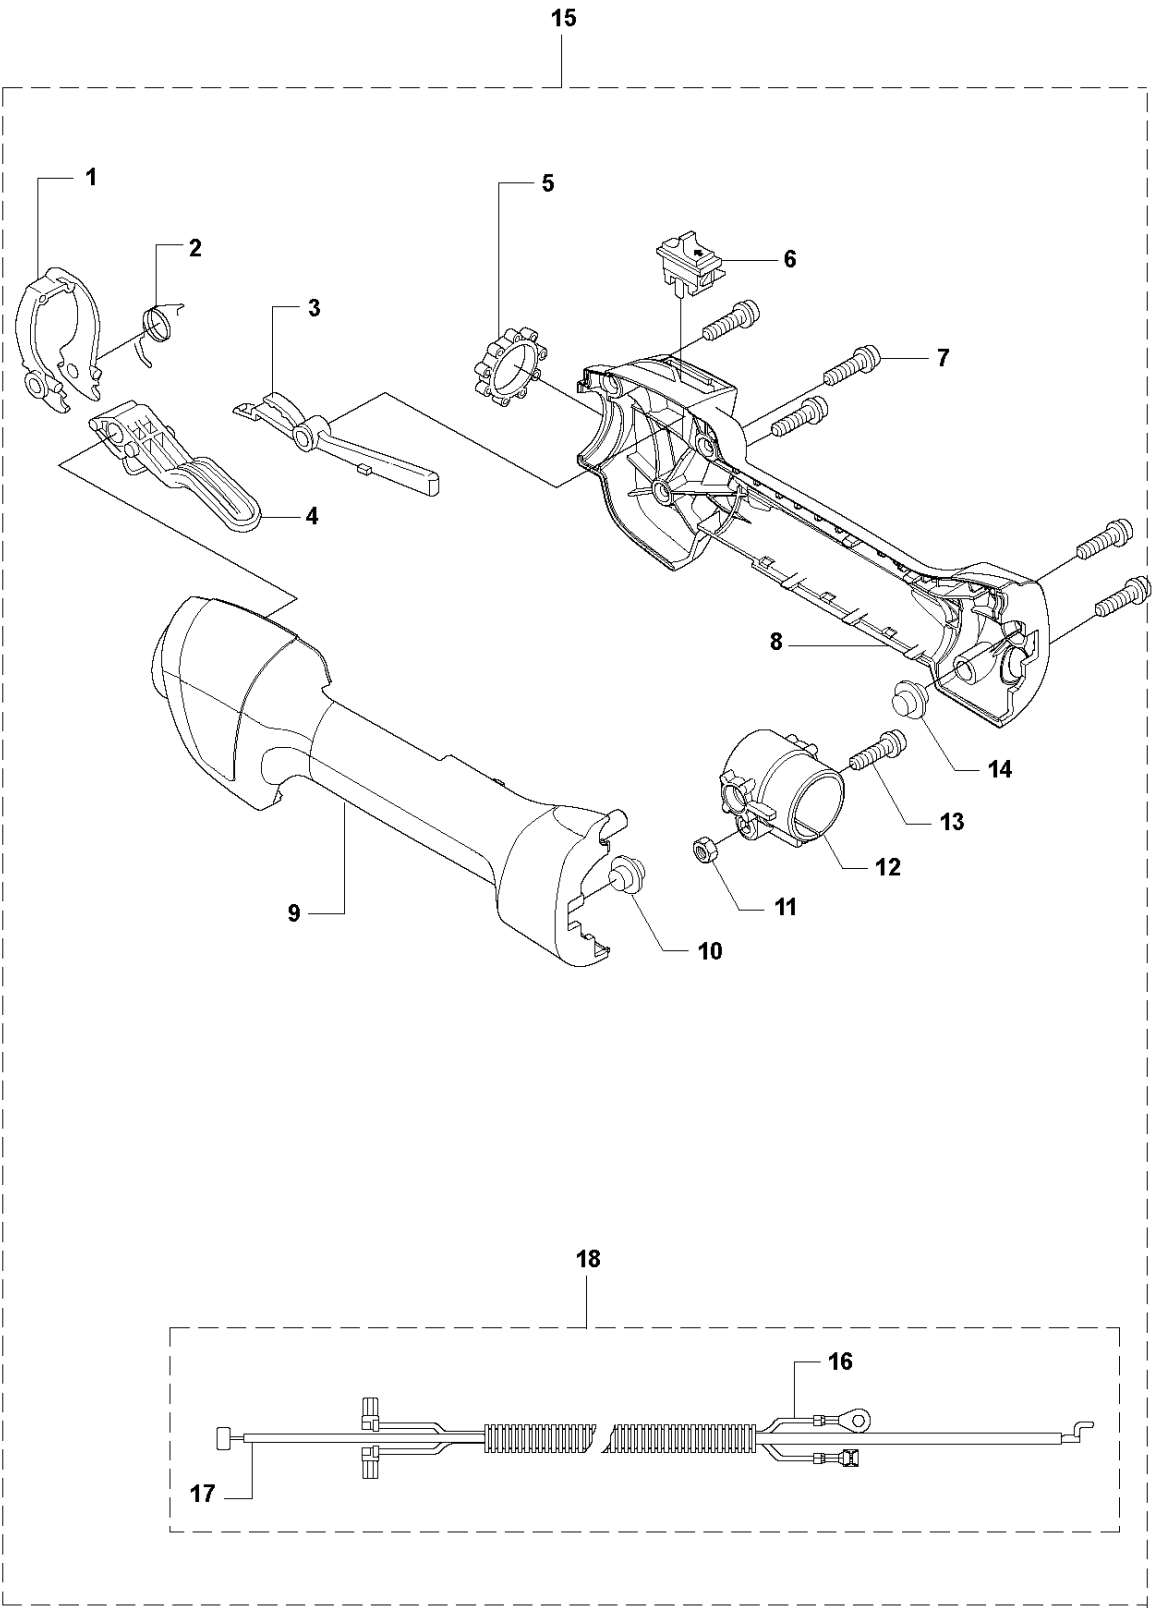

F 333RJ, 335Lx, 335LS, 335RJx
THROTTLE CONTROLS

THROTTLE CONTROLS

335 RJX from 20144800001-current

Ref	Part No	Description	Remark	QTY	KIT
1	503 91 81-01	THROTTLE LEVER		1	15
2	544 10 08-01	RECOIL SPRING		1	15
3	503 87 80-01	THROTTLE LOCKOUT		1	15
4	503 87 79-03	THROTTLE TRIGGER		1	15
5	503 96 14-01	ABSORBER		1	15
6	537 41 90-01	SWITCH		1	15
7	503 21 66-18	SCREW IHSC T		5	15
8	544 23 84-01	HANDLE HALF	333RJ, 335LS	1	15
8	544 10 02-02	HANDLE HALF	335Lx, 335RJx	1	15
9	544 23 85-01	HANDLE HALF	333RJ, 335LS	1	15
9	544 10 03-02	HANDLE HALF	335Lx, 335RJx	1	15
10	544 10 17-02	DAMPER		1	15
11	731 23 14-01	HEXAGON NUT		1	15
12	544 11 21-01	RETAINER		1	15
13	503 20 03-20	SCREW IHSCFM		1	15
14	544 10 17-02	DAMPER		1	15
15	544 14 36-02	CONTROL	333RJ, 335Lx, 335LS, 335RJx	1	
16	503 87 85-06	SHORT CIRCUIT CABLE		1	15, 18
17	544 17 17-02	THROTTLE CABLE ASSY		1	15, 18
18	544 14 49-01	WIRING ASSY		1	15