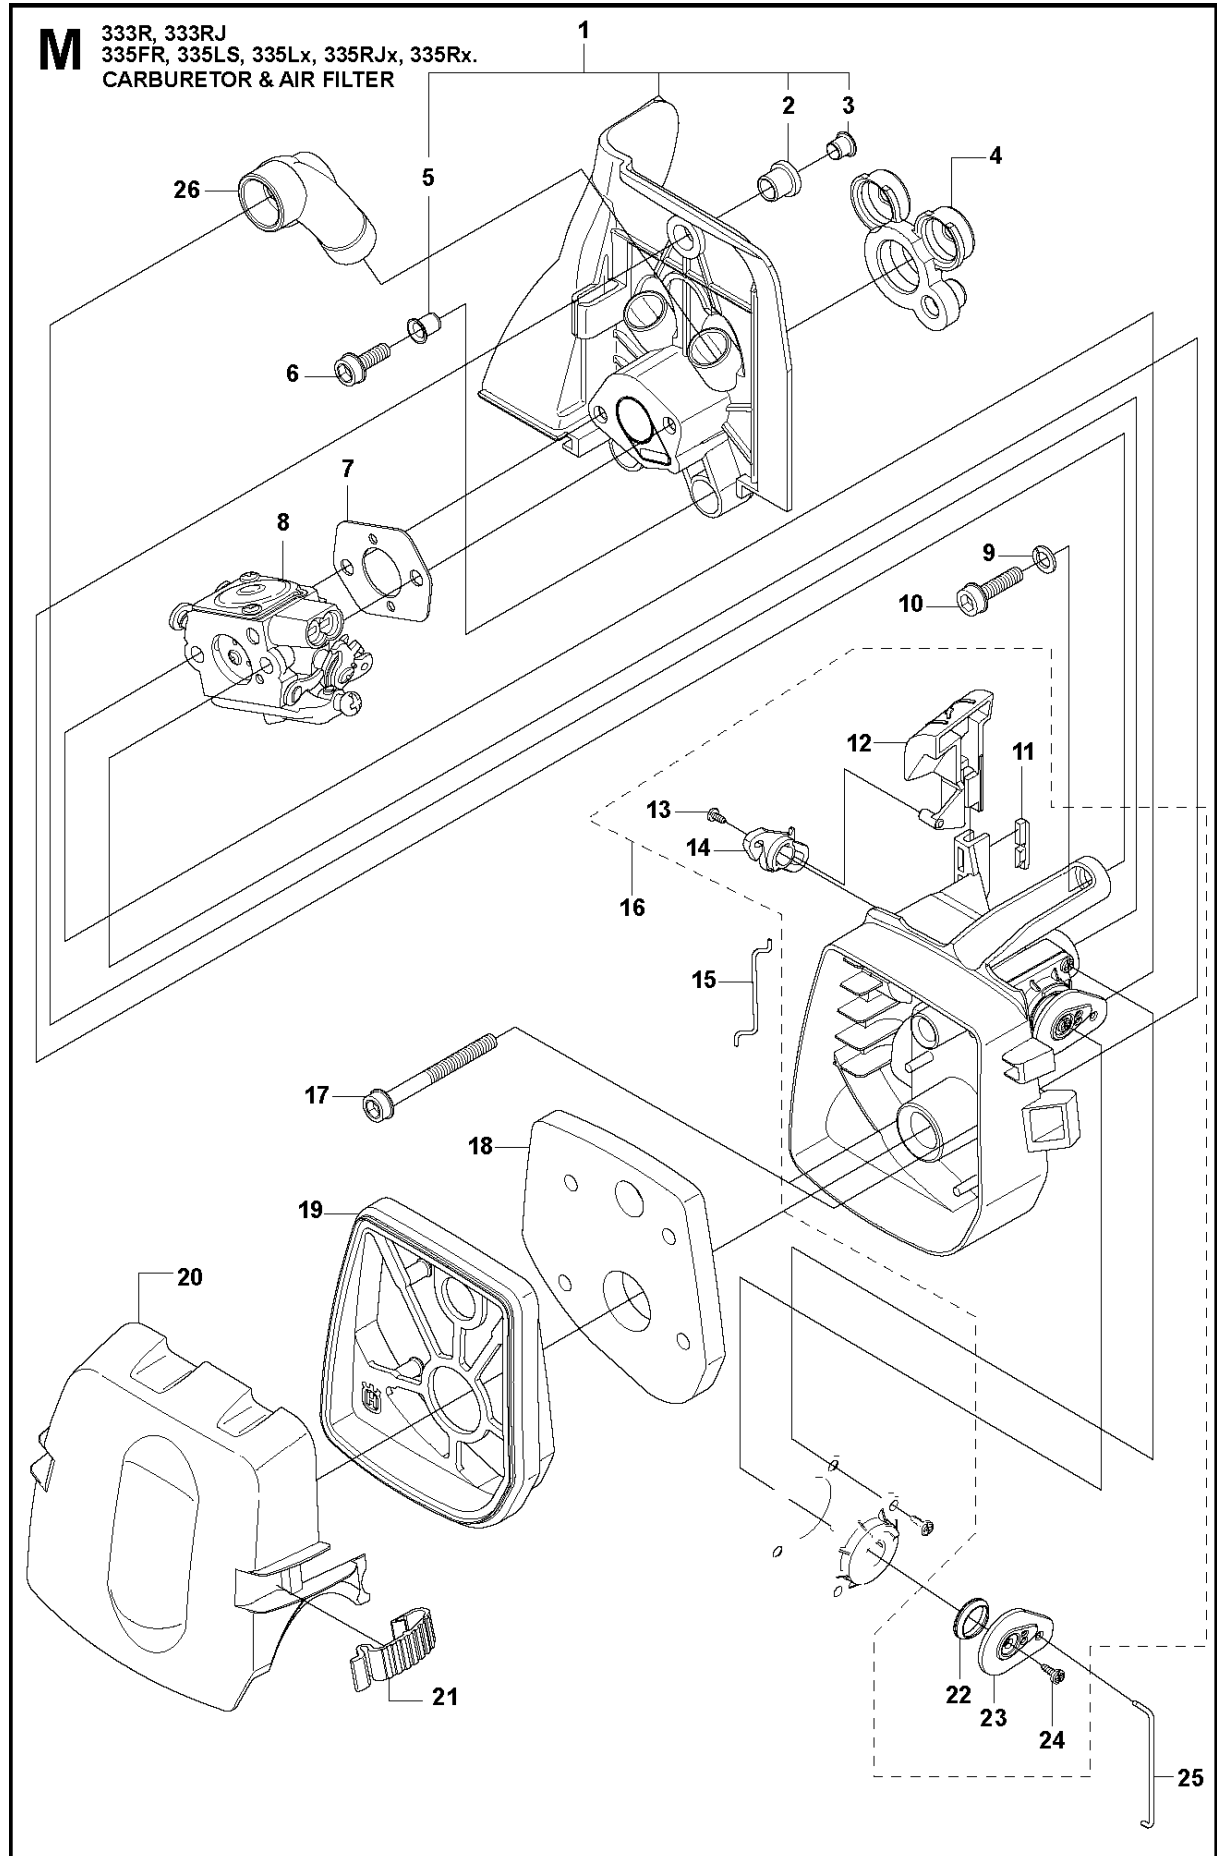

CARBURETOR & AIR FILTER

335 RJX from 20144800001-current

Ref	Part No	Description	Remark	QTY	KIT
1	537 37 12-01	INSULATION WALL		1	
2	537 37 11-01	SLEEVE		1	1
3	544 01 91-01	TUBULAR RIVET		1	1
4	537 33 43-01	INLET PIPE		1	
5	537 37 38-03	TUBULAR RIVET		2	1
6	503 20 03-16	SCREW IHSCFM		2	
7	503 49 71-01	GASKET		1	
8	581 16 75-01	CARBURETTOR		1	
9	503 23 10-06	WASHER		1	
10	503 20 03-20	SCREW IHSCFM		1	
11	544 02 58-01	BAR		1	16
12	537 33 71-01	CHOKE CONTROL		1	16
13	503 21 29-06	SCREW CCRPANT		1	16
14	537 35 58-01	LEVER		1	16
15	544 37 27-01	SLEEVING BRACKET		1	
16	537 31 41-01	FILTER HOLDER		1	
17	503 21 75-50	SCREW IHSCFT		2	
18	537 33 72-01	FILTER		1	
19	537 31 42-01	FRAME		1	
20	537 31 44-01	FILTER COVER		1	
21	537 38 72-01	SNAP LOCKING		2	
22	544 01 47-01	BELLOWS		1	16
23	544 01 46-01	LEVER		1	16
24	503 21 29-06	SCREW CCRPANT		1	16
25	537 34 90-01	LEVER		1	
26	537 34 13-01	AIR DUCT		1