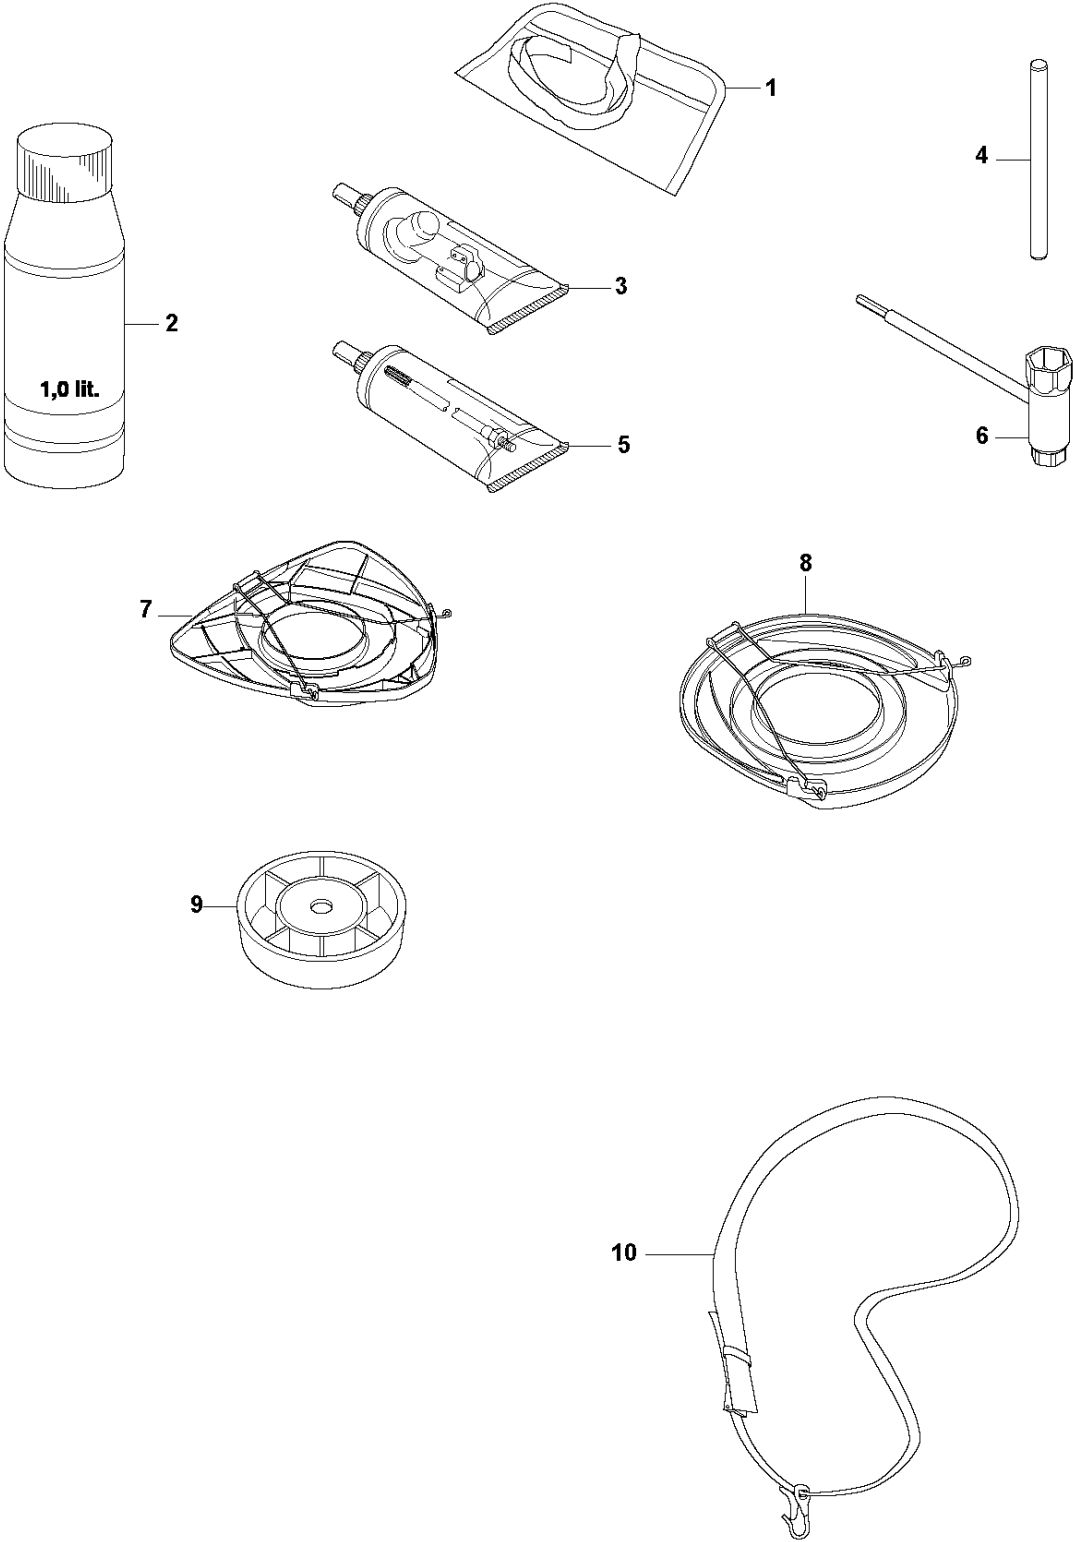

ACCESSORIES

335 RJX from 20144800001-current

Ref	Part No	Description	Remark	QTY KIT	
1	501 32 04-02	SAW BLADE GUARD	Incl. Pos. 2-7	1	
2	574 53 06-01	CLAMP	Spare part incl. Screws Pos. 3	1	1
3	573 99 43-04	SCREW IHSCFMO	Captive Screw M5	2	1, 2
4	501 32 08-01	ADAPTER		1	1
5	574 53 26-01	BLADE GUARD	Incl. Pos. 6-7	1	1
6	503 20 02-16	SCREW IHSCFM		4	1, 5
7	574 03 95-01	LOCK NUT		4	1, 5
8	503 21 07-16	SCREW IHSCFT	333R, 335Rx	1	13
8	503 21 68-25	SCREW IHSCFT	333RJ, 335RJx, 335Lx, 335LS	1	13
9	503 79 88-01	BLADE		1	13
10	544 12 45-01	RETAINER	33RJ, 335RJx, 335Lx, 335LS	1	13
11	537 38 72-01	SNAP LOCKING		4	13
12	537 39 63-01	SPLASH GUARD	333R, 335Rx	1	13
12	537 39 63-03	SPLASH GUARD	333RJ, 335RJx, 335Lx, 335LS	1	
13	537 33 16-01	COMBINATION GUARD	333R, 335Rx	1	
13	537 33 16-03	SPLASH GUARD	333RJ, 335Lx, 335RJx, 335LS	1	
14	503 21 68-25	SCREW IHSCFT		1	17
15	503 79 88-01	BLADE		1	17
16	544 12 45-01	RETAINER		1	17
17	537 34 94-03	TRIMMER GUARD ASSY		1	
18	503 21 68-25	SCREW IHSCFT		1	20
19	503 79 88-01	BLADE		1	20
20	502 44 81-01	TRIMMER GUARD ASSY		1	

U 333R, 333Rj
335FR, 335LS, 335Lx, 335Rjx, 335Rx.
ACCESSORIES