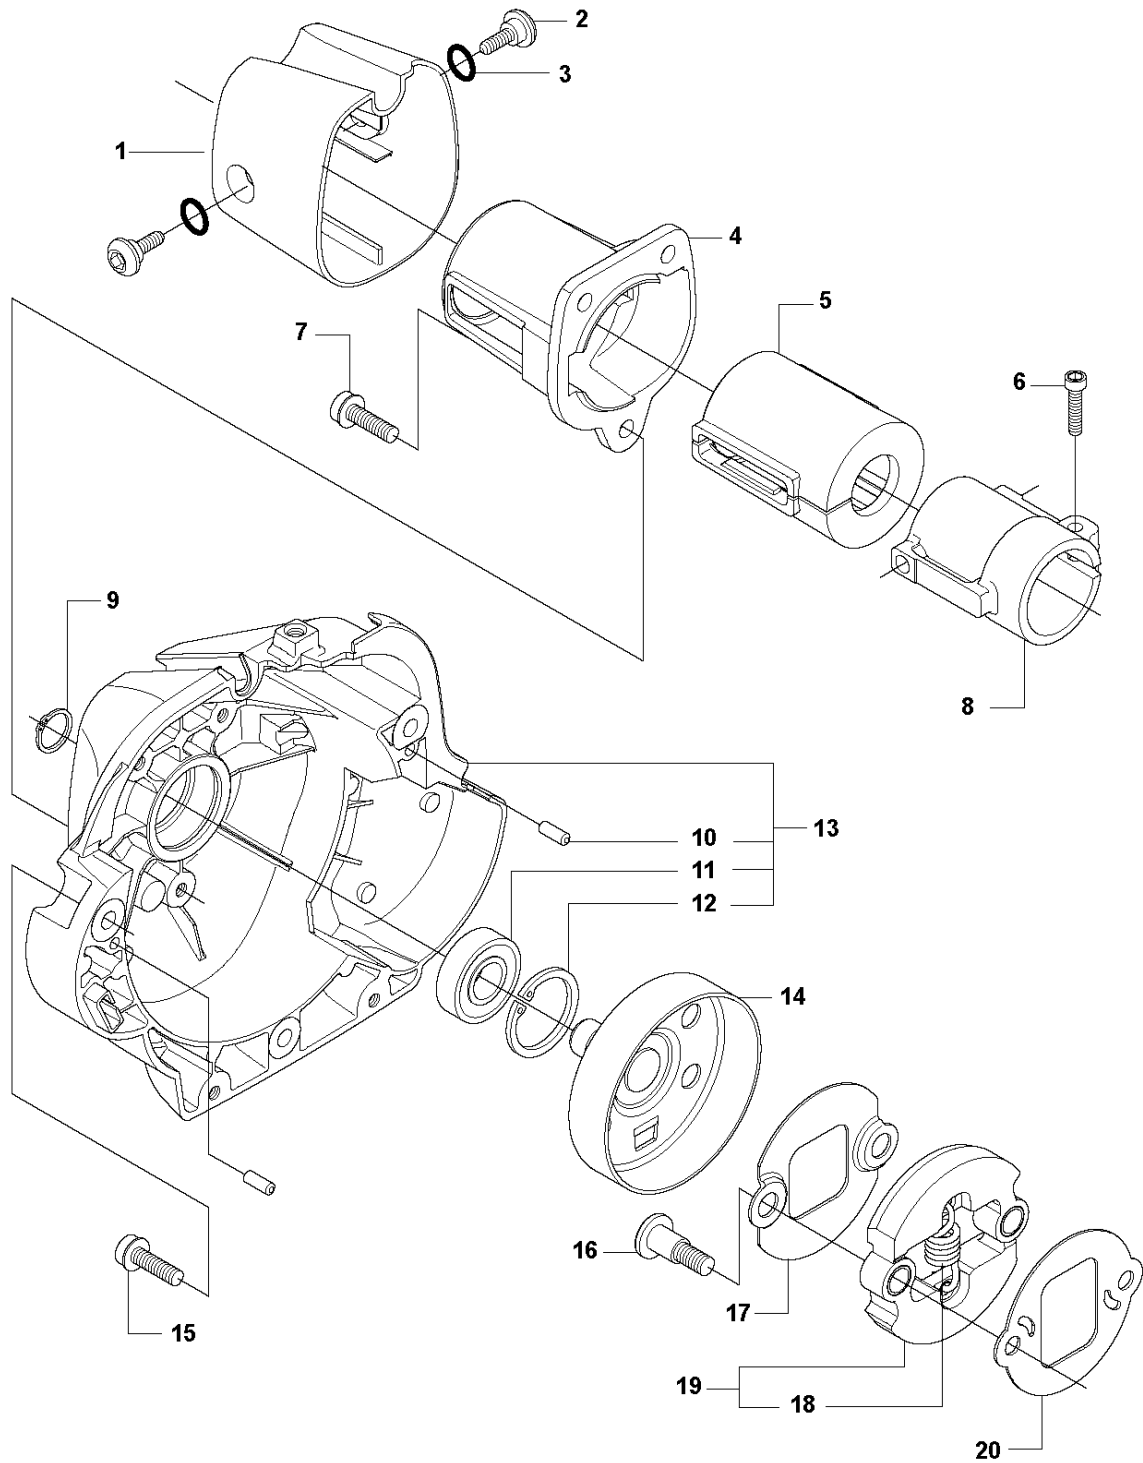

G 333R, 333RJ
335FR, 335LS, 335Lx, 335RJx, 335Rx.
CLUTCH & CLUTCH COVER

CLUTCH

335 RJX from 20144800001-current

Ref	Part No	Description	Remark	QTY	KIT
1	544 11 97-01	COVER	333RJ, 335RJx, 335Lx, 335LS	1	
1	537 32 61-01	COVER	333R, 335Rx, 335FR	1	
2	503 96 13-01	SCREW		2	
3	740 42 06-00	O-RING		2	
4	537 31 00-01	COVER		1	
5	537 32 27-01	ANTIVIBRATION ELEMENT		1	
6	725 53 33-55	SCREW IHSCM		1	
7	503 20 03-20	SCREW IHSCFM		3	
8	537 31 01-01	COMPRESSION SLEEVE	333R, 335Rx, 335FR	1	
8	537 31 01-02	COMPRESSION SLEEVE	333RJ, 335RJx, 335Lx, 335LS	1	
9	735 31 14-00	CIRCLIP		1	
10	503 24 07-02	PARALLEL PIN		2	13
11	738 21 01-04	BALL BEARING		1	13
12	735 31 28-10	CIRCLIP		1	13
13	537 30 29-01	CLUTCH COVER		1	
14	537 35 29-01	CLUTCH DRUM		1	
15	503 20 03-20	SCREW IHSCFM		3	
16	537 41 81-01	SCREW		2	
17	537 41 57-01	WASHER		1	
18	537 42 72-01	SPRING		1	19
19	537 34 04-01	CLUTCH		1	
20	537 04 68-01	WASHER		1