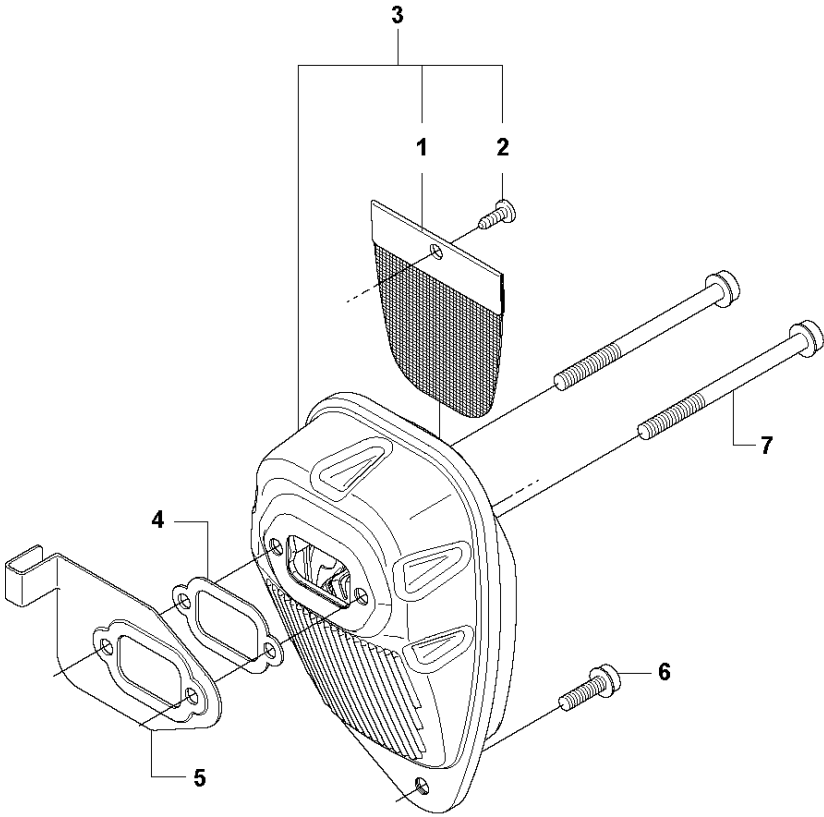

J 333R, 333RJ
335FR, 335LS, 335Lx, 335RJx, 335Rx.
MUFFLER

MUFFLER

335 RJX from 20144800001-current

Ref	Part No	Description	Remark	QTY	KIT
1	537 32 47-01	SPARK ARRESTER SCREEN		1	3
2	724 12 87-59	SCREW CRPANM		1	3
3	544 11 67-01	MUFFLER ASSY	335Rx, 335RJx, 335Lx, 335LS	1	
3	544 11 67-02	MUFFLER ASSY	333RJ, 333R	1	
4	537 33 31-01	GASKET		1	
5	537 34 08-01	AIR CONDUCTOR		1	
6	503 20 03-20	SCREW IHSCFM		1	
7	503 20 29-63	SCREW IHSCFM		2