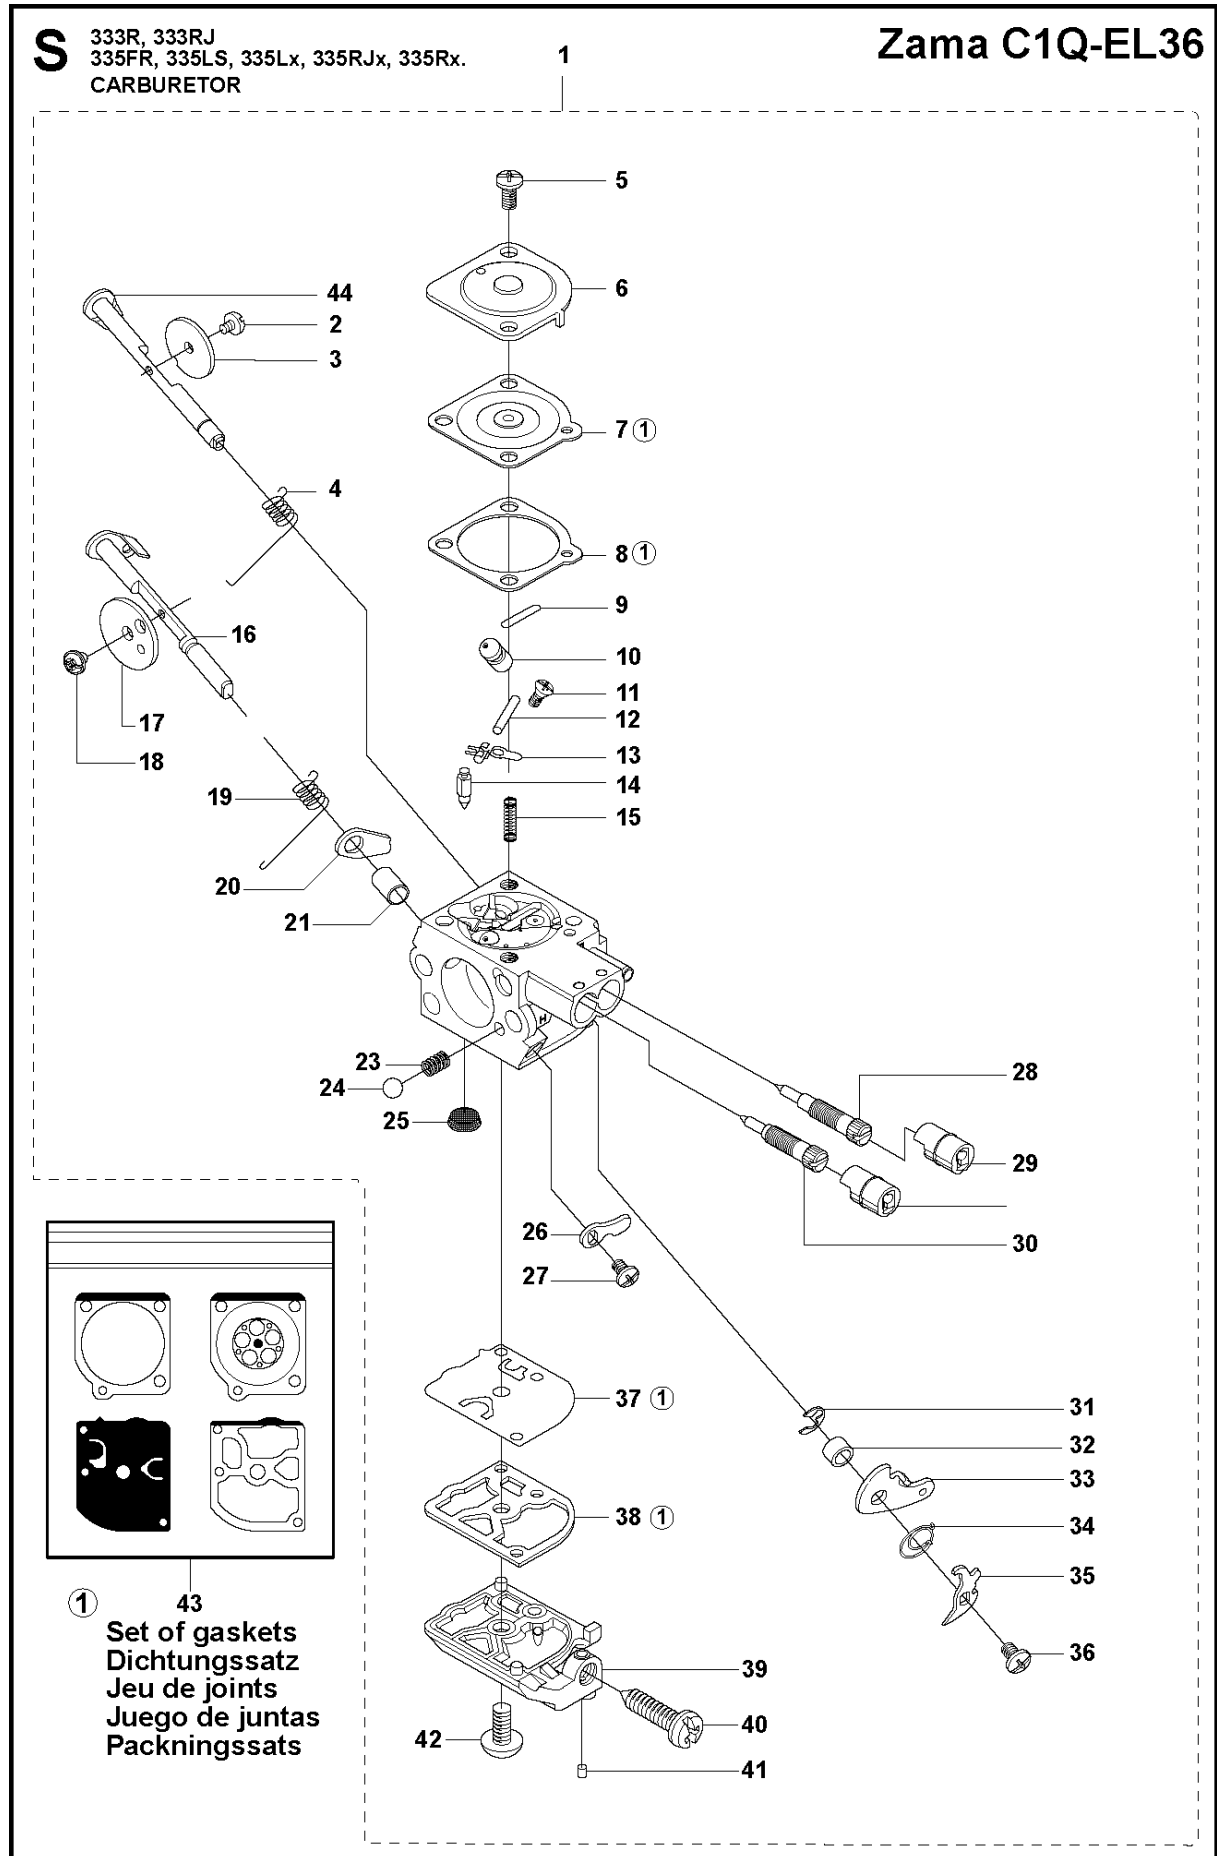

S 333R, 333RJ
335FR, 335LS, 335Lx, 335RJx, 335Rx.
CARBURETOR

Zama C1Q-EL36

CARBURETOR

335 RJX from 20144800001-current

Ref	Part No	Description	Remark	QTY	KIT
1	544 32 56-01	CARBURETTOR		1	
2	503 47 92-01	SCREW		1	1
3	537 41 72-01	VALVE		1	1
4	544 37 24-01	SPRING		1	1
5	503 48 05-01	SCREW		2	1
6	503 97 43-01	COVER		1	1
7	537 04 89-01	DIAPHRAGM		1	1, 43
8	537 02 04-01	GASKET		1	1, 43
9	503 53 56-01	PLUG WELCH		1	1
10	537 38 73-01	NOZZLE ASSY		1	1
11	503 48 01-01	SCREW		1	1
12	503 48 00-01	PIN RETAINING SCREW		1	1
13	503 66 59-01	LEVER		1	1
14	503 47 97-01	VALVE		1	1
15	537 02 03-01	SPRING		1	1
16	544 37 22-01	SHAFT ASSY		1	1
17	537 02 11-01	VALVE		1	1
18	503 48 18-01	SCREW		1	1
19	544 37 26-01	SPRING		1	1
20	544 37 25-01	LEVER		1	1
21	544 42 70-01	COLLAR		1	1
23	537 01 26-01	SPRING		1	1
24	537 01 25-01	BALL		1	1
25	503 48 13-01	STRAINER		1	1
26	544 37 23-01	LEVER		1	1
27	503 47 90-01	SCREW		1	1
28	537 41 69-01	SCREW		1	1
29	537 41 70-01	LIMITER CAP		2	1
30	537 38 75-01	SCREW		1	1
31	537 38 52-01	CLIP		1	1
32	537 41 77-01	COLLAR		1	1
33	537 41 73-01	LEVER		1	1
34	537 41 78-01	SPRING THROTT.RETURN		1	1
35	537 41 74-01	LEVER		1	1
36	503 47 90-01	SCREW		1	1
37	537 02 00-01	DIAPHRAGM PUMP		1	1, 43
38	537 02 01-01	GASKET		1	1, 43
39	537 41 68-01	COVER		1	1
40	537 02 07-01	SCREW		1	1
41	503 48 11-01	PIECE		1	1
42	503 47 96-01	SCREW		1	1
43	531 00 45-52	GASKET KIT		1	
44	537 38 74-01	SHAFT ASSY		1	1