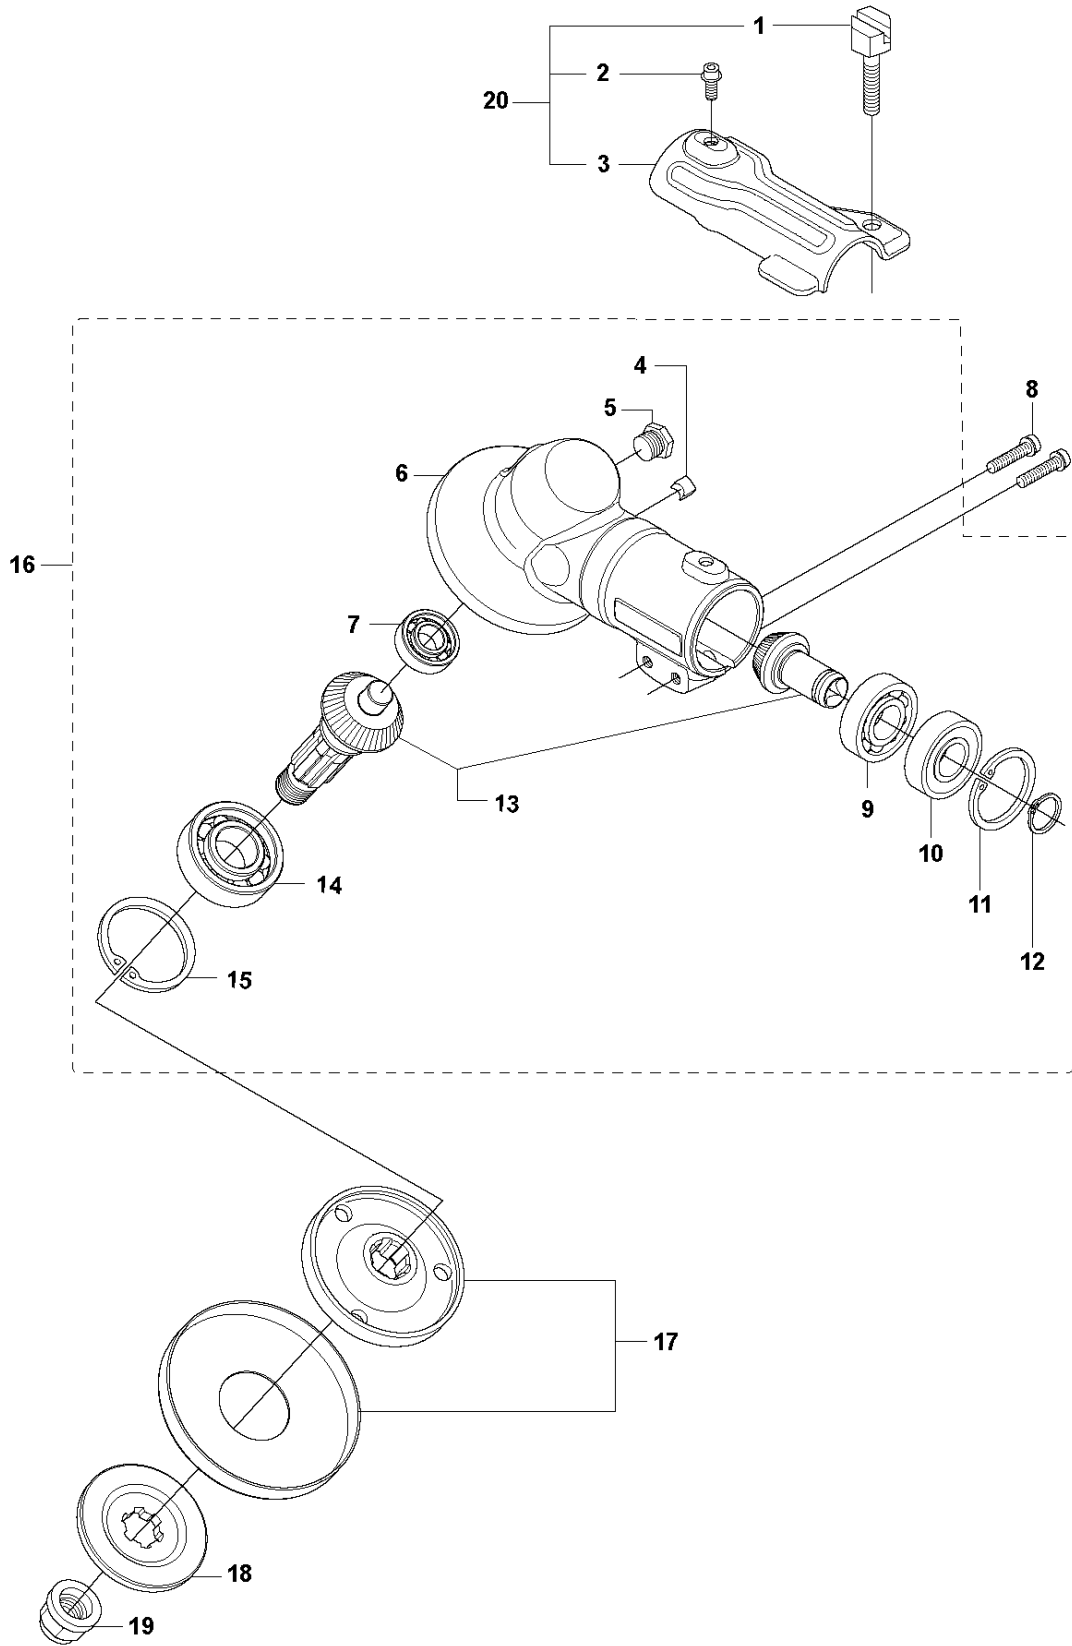

SPARE PARTS LIST

BRUSHCUTTERS/CLEARING SAWS

335 RJX from 20144800001-current

A 333R, 333RJ
335FR, 335LS, 335Lx, 335RJx, 335Rx.
BEVEL GEAR

BEVEL GEAR

335 RJX from 20144800001-current

Ref	Part No	Description	Remark	QTY	KIT
1	537 18 95-01	SCREW		1	20
2	503 20 02-10	SCREW IHSCFM		1	20
3	544 08 76-01	CLAMP		1	20
4	537 14 74-01	MAGNET		1	16
5	503 20 15-01	SCREW		1	16
6	537 29 59-02	GEAR HOUSING		1	16
7	738 21 99-00	BALL BEARING		1	16
8	503 20 03-25	SCREW IHSCFM		2	
9	738 21 01-10	BALL BEARING		1	16
10	738 21 01-12	BALL BEARING		1	16
11	735 31 28-10	CIRCLIP		1	16
12	735 31 14-00	CIRCLIP		1	16
13	505 13 33-01	SPARE PARTS KIT	333R, 335Rx, 335Fr	1	16
13	505 13 34-01	SPARE PARTS KIT	333RJ, 335RJx, 335Lx, 335LS	1	16
14	503 25 28-01	BALL BEARING		1	16
15	735 31 31-10	CIRCLIP		1	16
16	544 21 64-01	GEAR	333R, 335Rx, 335Fr	1	
16	537 29 58-02	BEVEL GEAR	333RJ, 335RJx, 335Lx, 335LS	1	
17	537 35 14-01	DRIVER	"(1")"	1	
18	537 34 35-01	SUPPORT FLANGE		1	
19	502 29 11-01	BLADE NUT		1	
20	574 30 68-01	CLAMP		1	

SHAFT & SUSPENSION

335 RJX from 20144800001-current

Ref	Part No	Description	Remark	QTY KIT
1	544 10 18-01	SLEEVE	333RJ, 335RJx, 335Lx, 335LS	1
2	537 18 26-10	TUBE	Ø = 24mm, L = 330mm	1
3	537 33 44-02	SPACER		1
4	544 25 40-01	SCREW		1
5	537 36 02-01	SPACER		1
6	537 21 41-02	TUBE	Ø = 28mm, L = 1152mm	1
7	537 31 39-02	GUIDE	Ø = 9mm, L = 1115mm	1
8	537 35 52-01	DRIVE SHAFT	Ø = 8mm, L = 1527mm	1
9	537 29 48-01	LABEL		1

HANDLE

335 RJX from 20144800001-current

Ref	Part No	Description	Remark	QTY KIT
1	725 23 78-51	SCREW EHHM	33RJ, 335LS	1
1	725 23 80-51	SCREW EHHM	335Lx, 335RJx	1
2	503 87 90-01	KNOB	335Lx, 335RJx	1
3	503 23 00-61	WASHER	33RJ, 335LS	1
4	544 10 10-02	HANDLE LOOP		1
5	503 99 78-01	HANDLE	333RJ, 335RJx	1
6	502 19 71-01	SQUARE NUT		1
7	544 10 11-01	BLOCK.SPACING		1
8	501 21 68-16	TBD		3