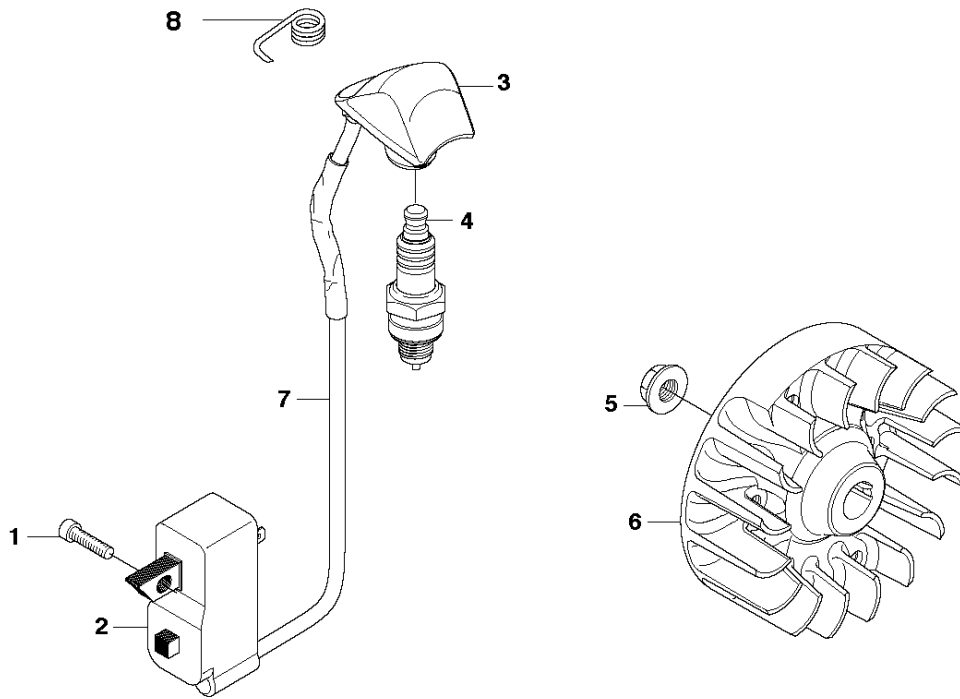

N 333R, 333RJ
335FR, 335LS, 335Lx, 335Rjx, 335Rx.
IGNITION

IGNITION SYSTEM

335 RJX from 20144800001-current

Ref	Part No	Description	Remark	QTY	KIT
1	503 21 66-18	SCREW IHSCT		2	
2	544 12 70-01	IGNITION MODULE	CPL	1	
3	537 43 43-01	SPARK PLUG CAP		1	2
4	503 23 51-09	SPARK PLUG	CH RCJ6Y (Ø=14 mm)	1	
5	731 71 16-51	HEXAGON NUT FLANGE		1	
6	537 24 96-01	FLYWHEEL		1	
7	501 53 16-01	CABLE	CABLE ONLY	2	2
8	537 23 93-01	CONTACT SPRING		1	2