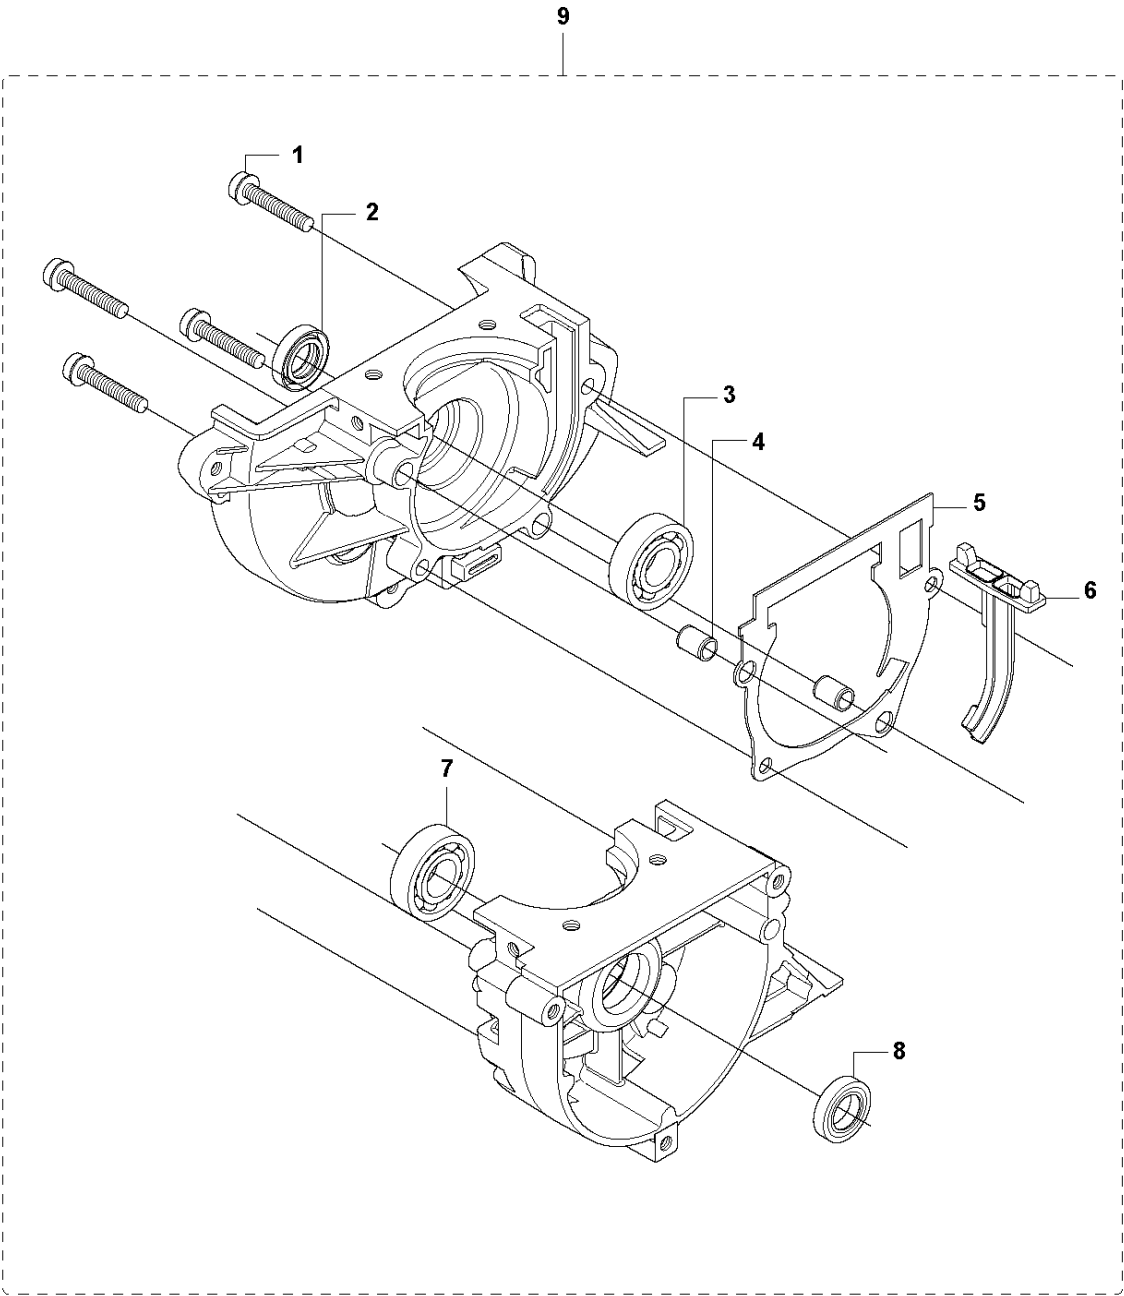

R 333R, 333RJ
335FR, 335LS, 335Lx, 335Rjx, 335Rx.
CRANK CASE

CRANKCASE

335 RJX from 20144800001-current

Ref	Part No	Description	Remark	QTY	KIT
1	503 20 02-30	SCREW IHSCFM		4	9
2	503 26 02-02	SEALING RING		1	9
3	738 21 01-10	BALL BEARING		1	9
4	501 27 08-01	GUIDE BUSHING		2	9
5	593 77 76-01	GASKET		1	9
6	537 32 42-01	INSERT		1	9
7	738 21 01-10	BALL BEARING		1	9
8	503 26 02-02	SEALING RING		1	9
9	544 03 89-01	CRANKCASE ASSY		1