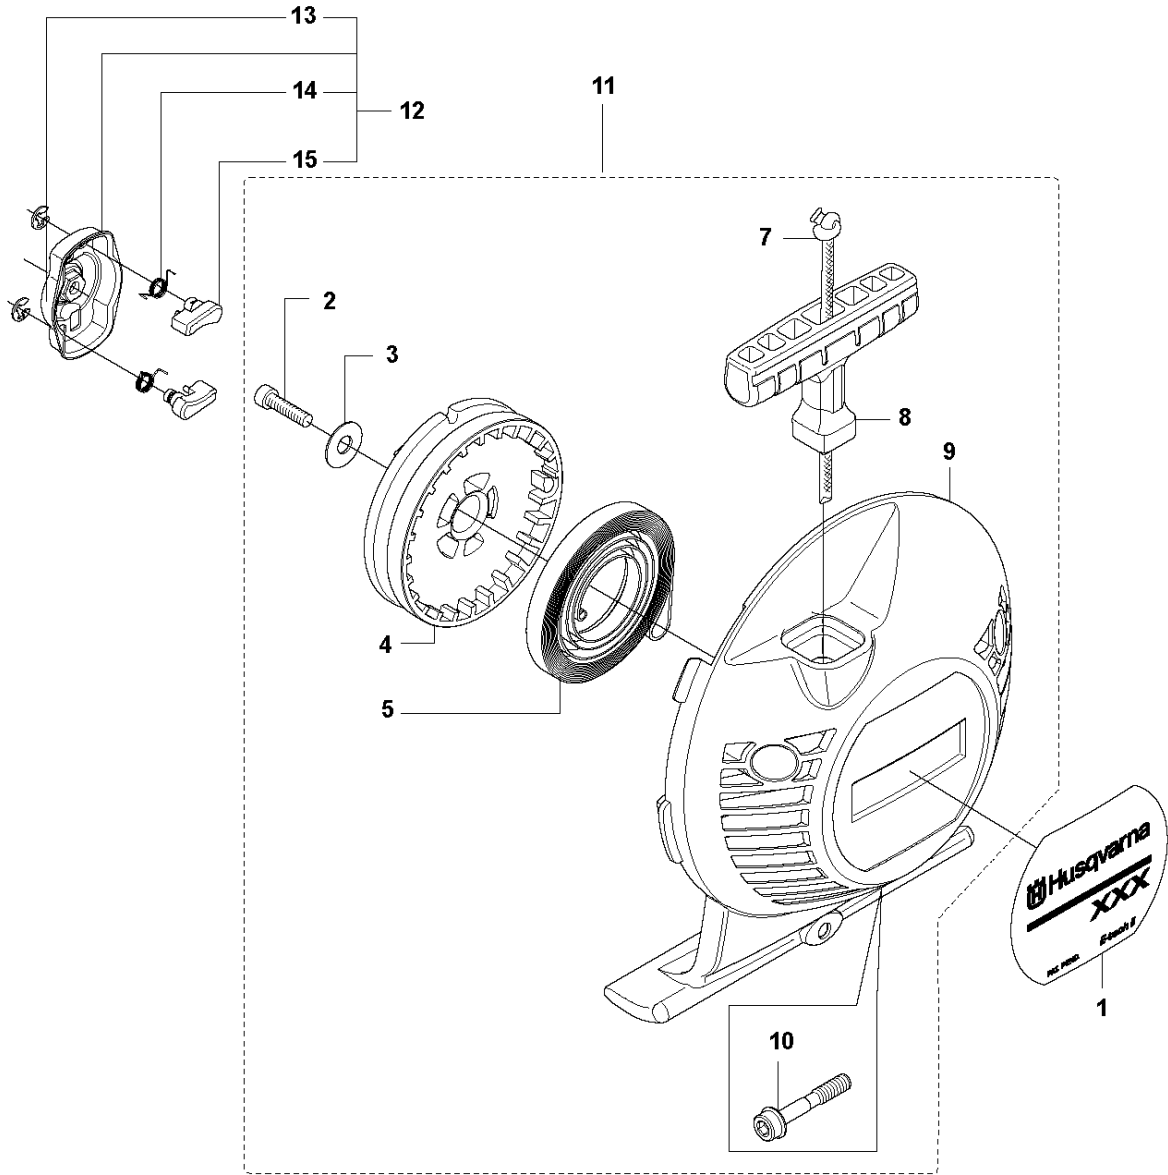

K2 333R, 333RJ
335FR, 335LS, 335Lx, 335RJx, 335Rx.
STARTER

STARTER

335 RJX from 20144800001-current

Ref	Part No	Description	Remark	QTY KIT	
1	537 32 24-05	LABEL	333R	1	
1	537 32 24-06	LABEL	335Rx	1	
1	537 32 24-09	LABEL	335FR	1	
1	537 32 24-08	LABEL	335LS	1	
2	503 21 79-20	SCREW IH SCT		1	11
3	535 07 23-01	WASHER		1	11
4	537 32 50-02	STARTER PULLEY		1	11
5	503 85 99-01	RECOIL SPRING		1	11
7	505 30 51-25	STARTER CORD		1	11
8	503 54 39-01	STARTER HANDLE		1	11
9	544 10 25-02	STARTER	Spare part incl. Screws Pos. 10	1	11
10	573 99 43-05	SCREW IH SCFMO	Captive screws	3	9, 11
11	537 21 47-07	STARTER ASSY		1	
12	503 87 33-05	STARTER PAWL		1	
13	735 31 08-20	E-CLIP		2	12
14	503 87 36-01	SPRING		1	12
15	503 87 35-02	STARTER PAWL		2	12