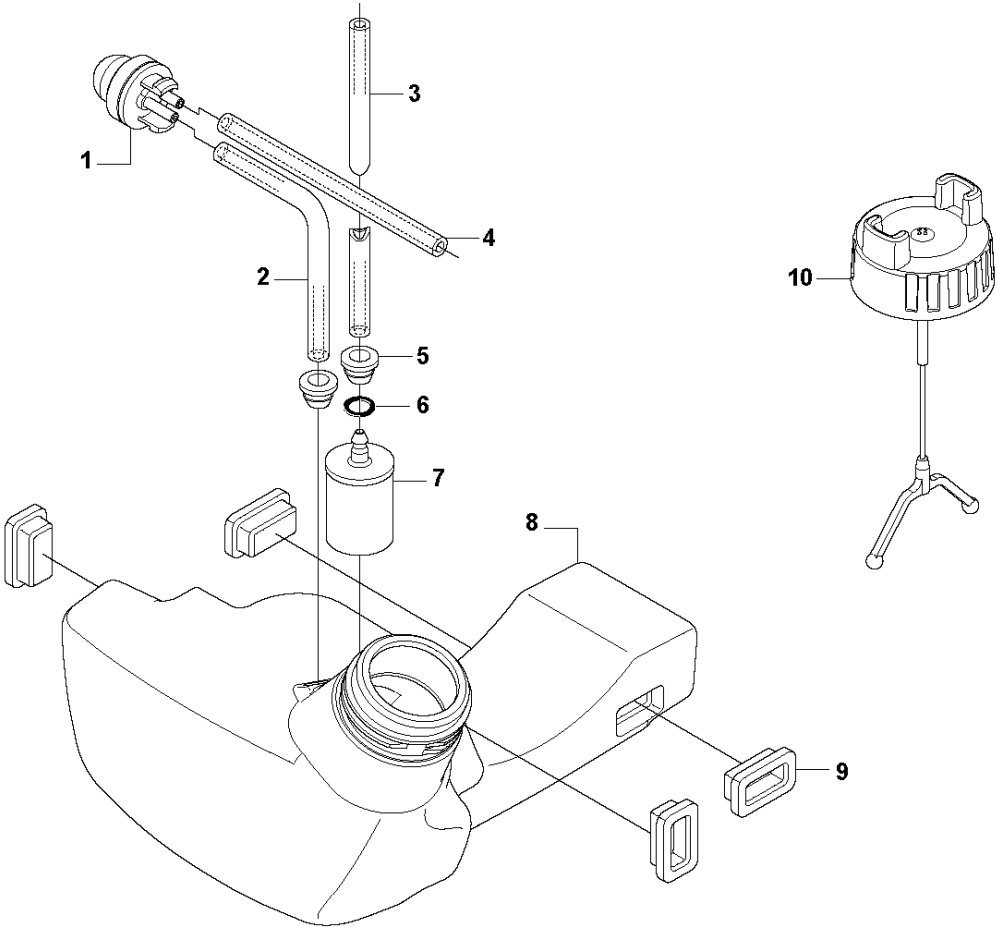

L 333R, 333Rj
335FR, 335LS, 335Lx, 335Rjx, 335Rx.
FUEL TANK

FUEL TANK

335 RJX from 20144800001-current

Ref	Part No	Description	Remark	QTY KIT
1	503 93 66-01	PURGE		1
2	537 04 24-12	FUEL HOSE		1
3	537 05 23-01	FUEL HOSE		1
4	537 04 24-12	FUEL HOSE		1
5	503 73 58-01	BUSHING		2
6	537 18 49-01	O-RING		1
7	503 44 32-01	FUEL FILTER		1
8	544 32 88-01	TANK ASSY		1
9	503 91 10-01	SUSPENSION		4
10	503 91 18-02	TANK CAP		1