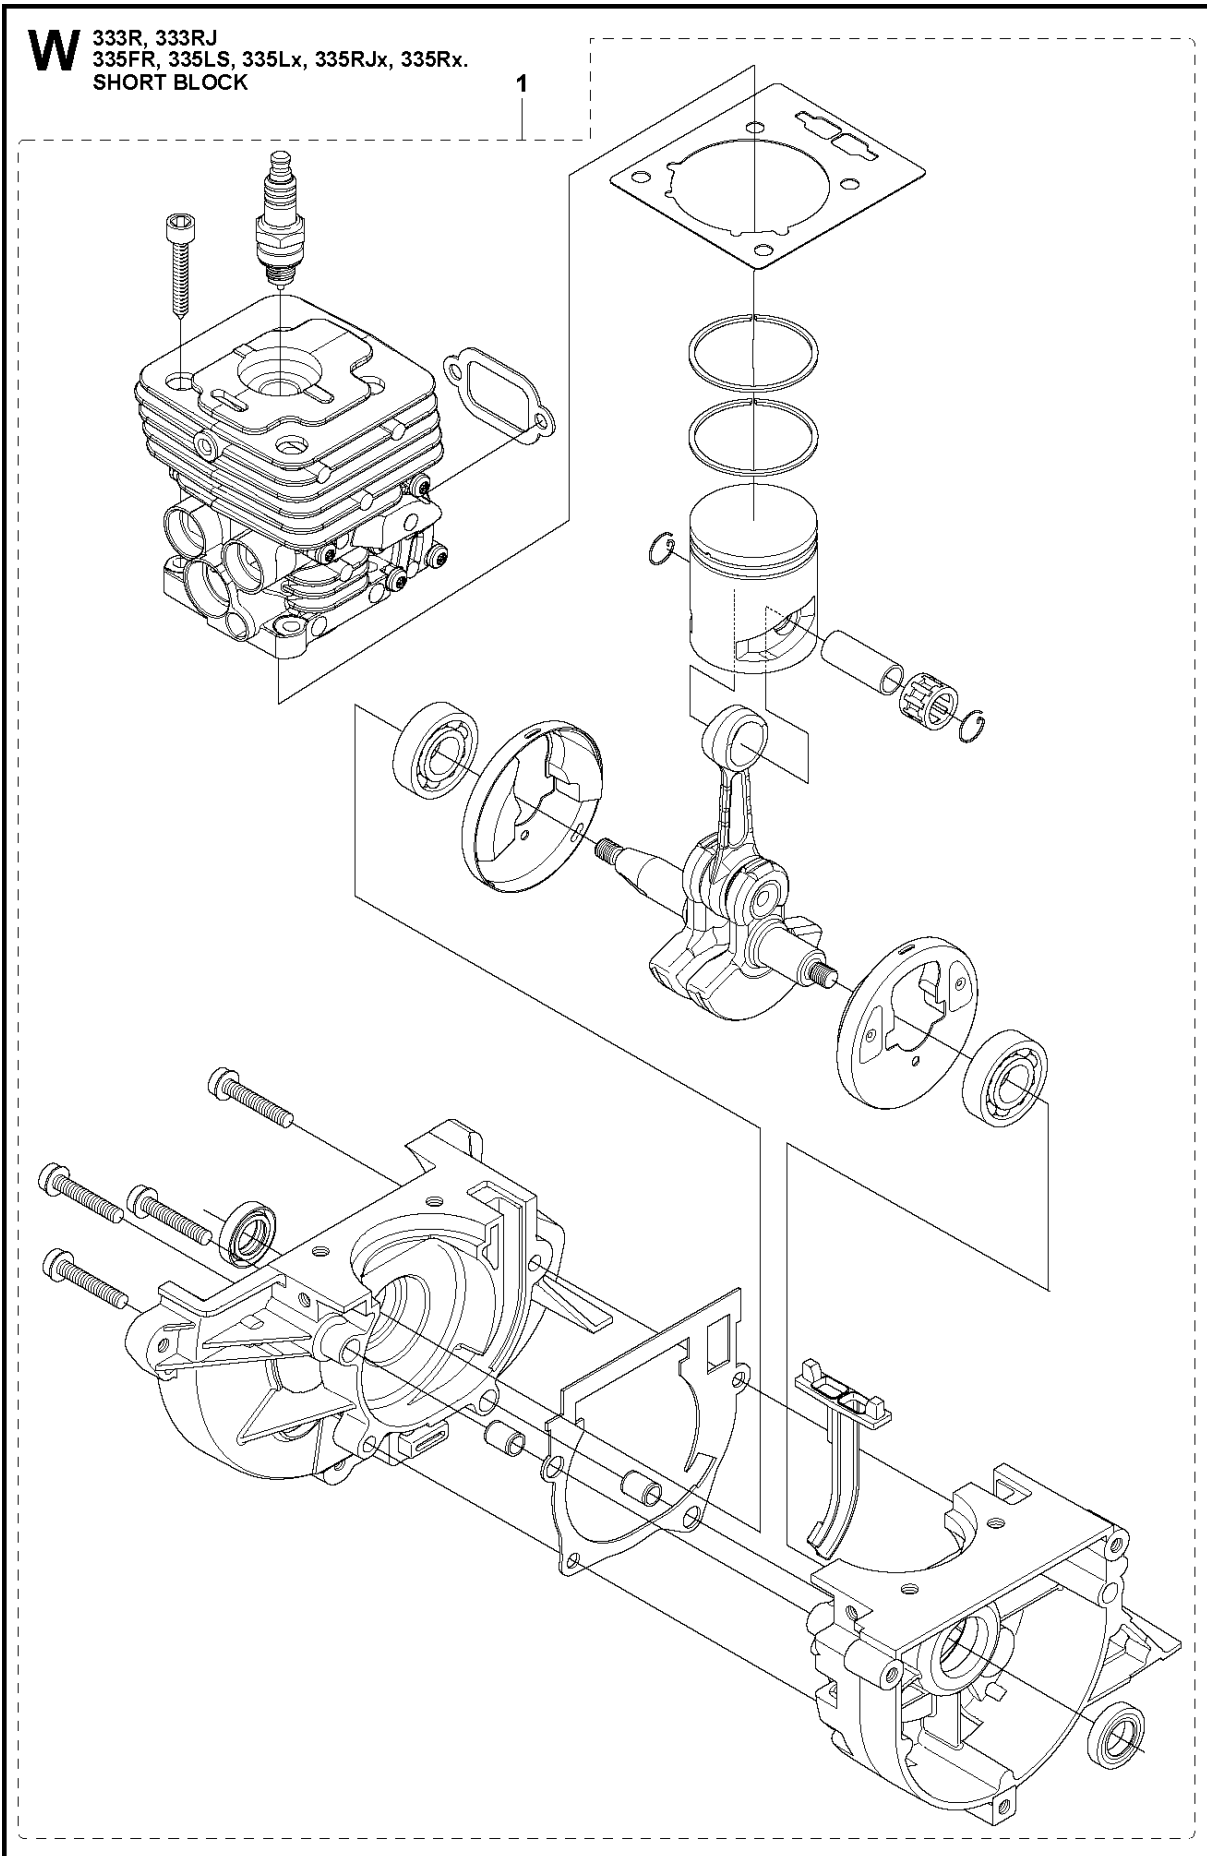

V 333R, 333RJ
335FR, 335LS, 335Lx, 335Rjx, 335Rx.
HARNESS

HARNESS

335 RJX from 20144800001-current

Ref	Part No	Description	Remark	QTY	KIT
1	502 02 30-02	LOCK		1	5
2	502 02 38-01	SPRING		1	5
3	502 02 29-02	HOOK		1	5
4	735 31 09-20	E-CLIP		1	5
5	502 02 28-05	WELT HOOK		1	
6	503 99 61-01	BAND		1	
7	503 99 61-01	BAND		1	
8	503 99 61-01	BAND		1	
9	503 99 61-03	BAND		1	
10	537 27 59-01	HIP PAD		1	
11	537 28 84-01	BUCKLE		1	
12	537 28 83-01	BUCKLE		1	
13	537 27 59-01	HIP PAD		1	
14	537 17 54-01	HIP PAD		3	
15	503 99 61-01	BAND		3	
16	537 11 35-01	RETAINER		1	
17	503 99 61-03	BAND		1	
18	537 27 57-02	HARNESS	Duo Balance	1	
18	537 27 57-04	HARNESS	Duo Balance US	1	