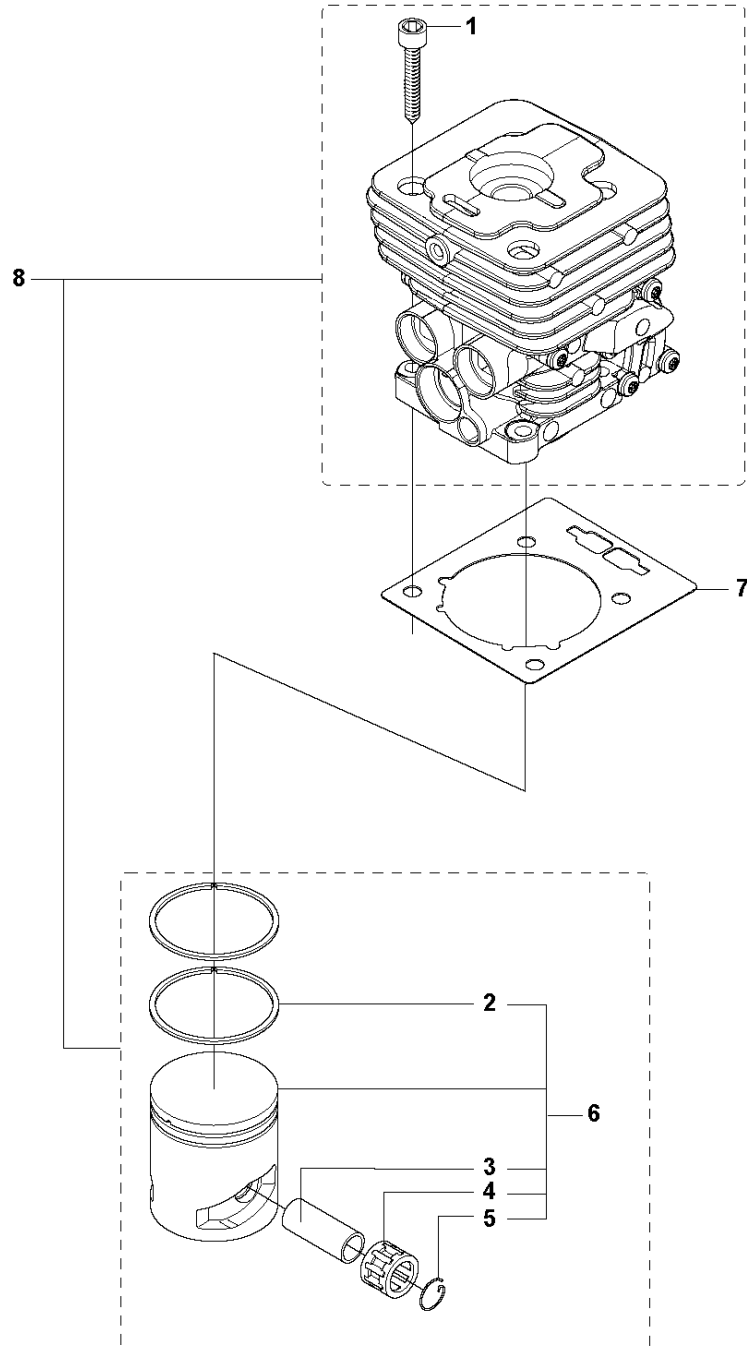

CARBURETOR & AIR FILTER

335 RJX from 20144800001-current

Ref	Part No	Description	Remark	QTY	KIT
1	537 37 12-01	INSULATION WALL		1	
2	537 37 11-01	SLEEVE		1	1
3	544 01 91-01	TUBULAR RIVET		1	1
4	537 33 43-01	INLET PIPE		1	
5	537 37 38-03	TUBULAR RIVET		2	1
6	503 20 03-16	SCREW IHSCFM		2	
7	503 49 71-01	GASKET		1	
8	581 16 75-01	CARBURETTOR		1	
9	503 23 10-06	WASHER		1	
10	503 20 03-20	SCREW IHSCFM		1	
11	544 02 58-01	BAR		1	16
12	537 33 71-01	CHOKE CONTROL		1	16
13	503 21 29-06	SCREW CCRPANT		1	16
14	537 35 58-01	LEVER		1	16
15	544 37 27-01	SLEEVING BRACKET		1	
16	537 31 41-01	FILTER HOLDER		1	
17	503 21 75-50	SCREW IHSCFT		2	
18	537 33 72-01	FILTER		1	
19	537 31 42-01	FRAME		1	
20	537 31 44-01	FILTER COVER		1	
21	537 38 72-01	SNAP LOCKING		2	
22	544 01 47-01	BELLOWS		1	16
23	544 01 46-01	LEVER		1	16
24	503 21 29-06	SCREW CCRPANT		1	16
25	537 34 90-01	LEVER		1	
26	537 34 13-01	AIR DUCT		1	

N 333R, 333RJ
335FR, 335LS, 335Lx, 335Rjx, 335Rx.
IGNITION

IGNITION SYSTEM

335 RJX from 20144800001-current

Ref	Part No	Description	Remark	QTY	KIT
1	503 21 66-18	SCREW IHSCT		2	
2	544 12 70-01	IGNITION MODULE	CPL	1	
3	537 43 43-01	SPARK PLUG CAP		1	2
4	503 23 51-09	SPARK PLUG	CH RCJ6Y (Ø=14 mm)	1	
5	731 71 16-51	HEXAGON NUT FLANGE		1	
6	537 24 96-01	FLYWHEEL		1	
7	501 53 16-01	CABLE	CABLE ONLY	2	2
8	537 23 93-01	CONTACT SPRING		1	2

P 333R, 333RJ
335FR, 335LS, 335Lx, 335RJx, 335Rx.
CYLINDER PISTON

CYLINDER PISTON

335 RJX from 20144800001-current

Ref	Part No	Description	Remark	QTY	KIT
1	503 20 08-23	SCREW IHSCM		4	8
2	503 28 90-54	PISTON RING		2	6,8
3	503 28 91-19	PISTON PIN		1	6,8
4	503 41 41-01	NEEDLE BEARING		1	6,8
5	737 44 10-00	SNAP RING		2	6,8
6	585 99 83-02	PISTON ASSY		1	8
7	537 33 30-01	GASKET		1	
8	544 40 06-01	CYLINDER ASSY	Ø = 38mm. 574 36 43-01	1	