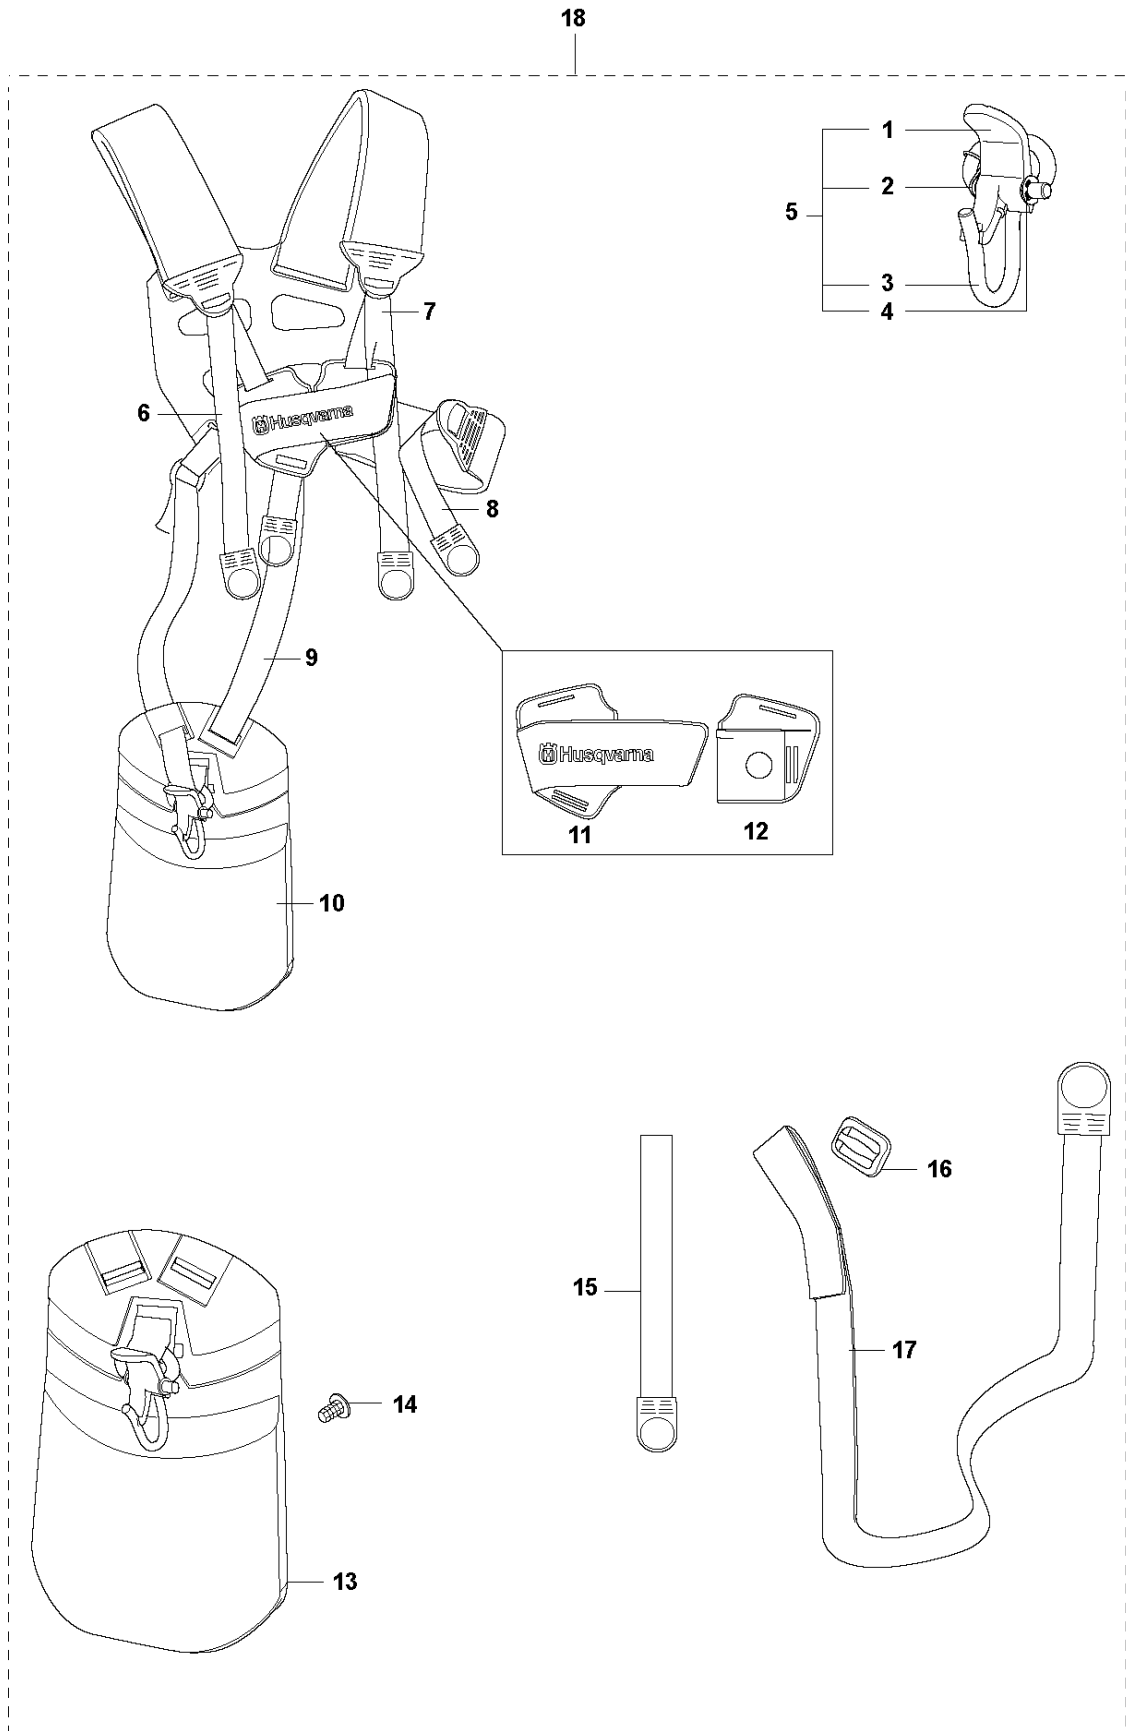

V 333R, 333RJ
335FR, 335LS, 335Lx, 335Rjx, 335Rx.
HARNESS

HARNESS

335 RJX from 20144800001-current

Ref	Part No	Description	Remark	QTY	KIT
1	502 02 30-02	LOCK		1	5
2	502 02 38-01	SPRING		1	5
3	502 02 29-02	HOOK		1	5
4	735 31 09-20	E-CLIP		1	5
5	502 02 28-05	WELT HOOK		1	
6	503 99 61-01	BAND		1	
7	503 99 61-01	BAND		1	
8	503 99 61-01	BAND		1	
9	503 99 61-03	BAND		1	
10	537 27 59-01	HIP PAD		1	
11	537 28 84-01	BUCKLE		1	
12	537 28 83-01	BUCKLE		1	
13	537 27 59-01	HIP PAD		1	
14	537 17 54-01	HIP PAD		3	
15	503 99 61-01	BAND		3	
16	537 11 35-01	RETAINER		1	
17	503 99 61-03	BAND		1	
18	537 27 57-02	HARNESS	Duo Balance	1	
18	537 27 57-04	HARNESS	Duo Balance US	1	