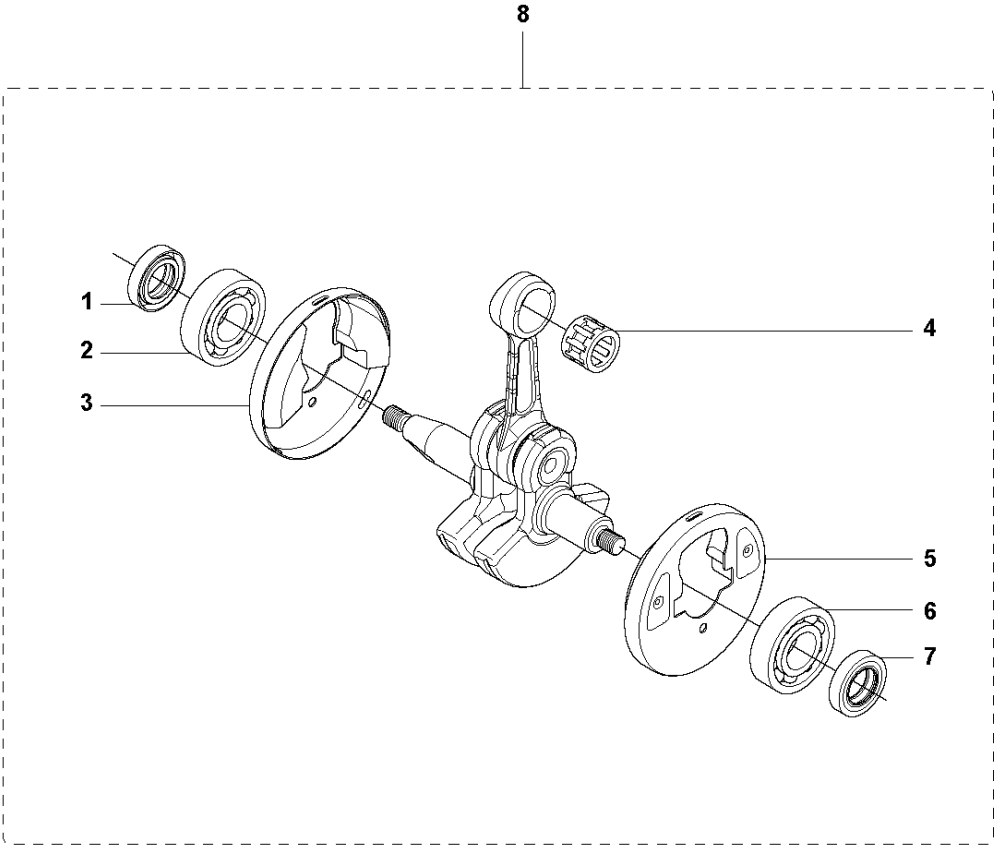

Q 333R, 333RJ
335FR, 335LS, 335Lx, 335RJx, 335Rx.
CRANK SHAFT

CRANKSHAFT

335 RJX from 20144800001-current

Ref	Part No	Description	Remark	QTY	KIT
1	503 26 02-02	SEALING RING		1	8
2	738 21 01-10	BALL BEARING		1	8
3	537 29 76-01	CUP		1	8
4	503 41 41-01	NEEDLE BEARING		1	8
5	537 29 76-01	CUP		1	8
6	738 21 01-10	BALL BEARING		1	8
7	503 26 02-02	SEALING RING		1	8
8	544 03 90-01	CRANKSHAFT ASSY		1