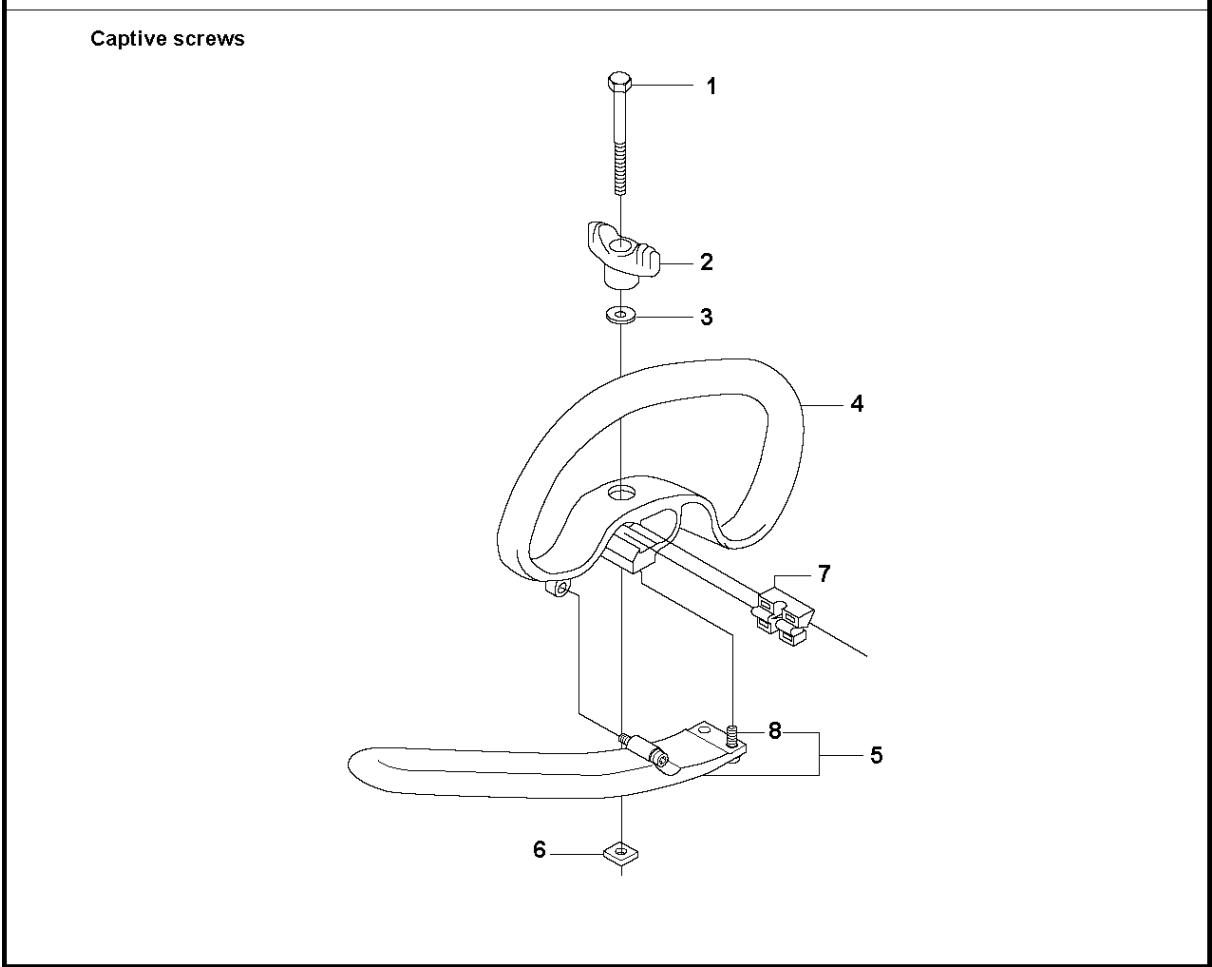

HANDLE

335 RJX from 20144800001-current

Ref	Part No	Description	Remark	QTY	KIT
1	725 23 78-51	SCREW EHHM	33RJ, 335LS	1	
1	725 23 80-51	SCREW EHHM	335Lx, 335RJx	1	
2	503 87 90-01	KNOB	335Lx, 335RJx	1	
3	503 23 00-61	WASHER	33RJ, 335LS	1	
4	544 10 10-04	HANDLE.LOOP	Captive screws	1	
5	503 99 78-01	HANDLE	Captive screws	1	
6	502 19 71-01	SQUARE NUT		1	
7	544 10 11-01	BLOCK.SPACING		1	
8	574 18 15-01	SCREW IHSCFTO	Captive screws	3	5