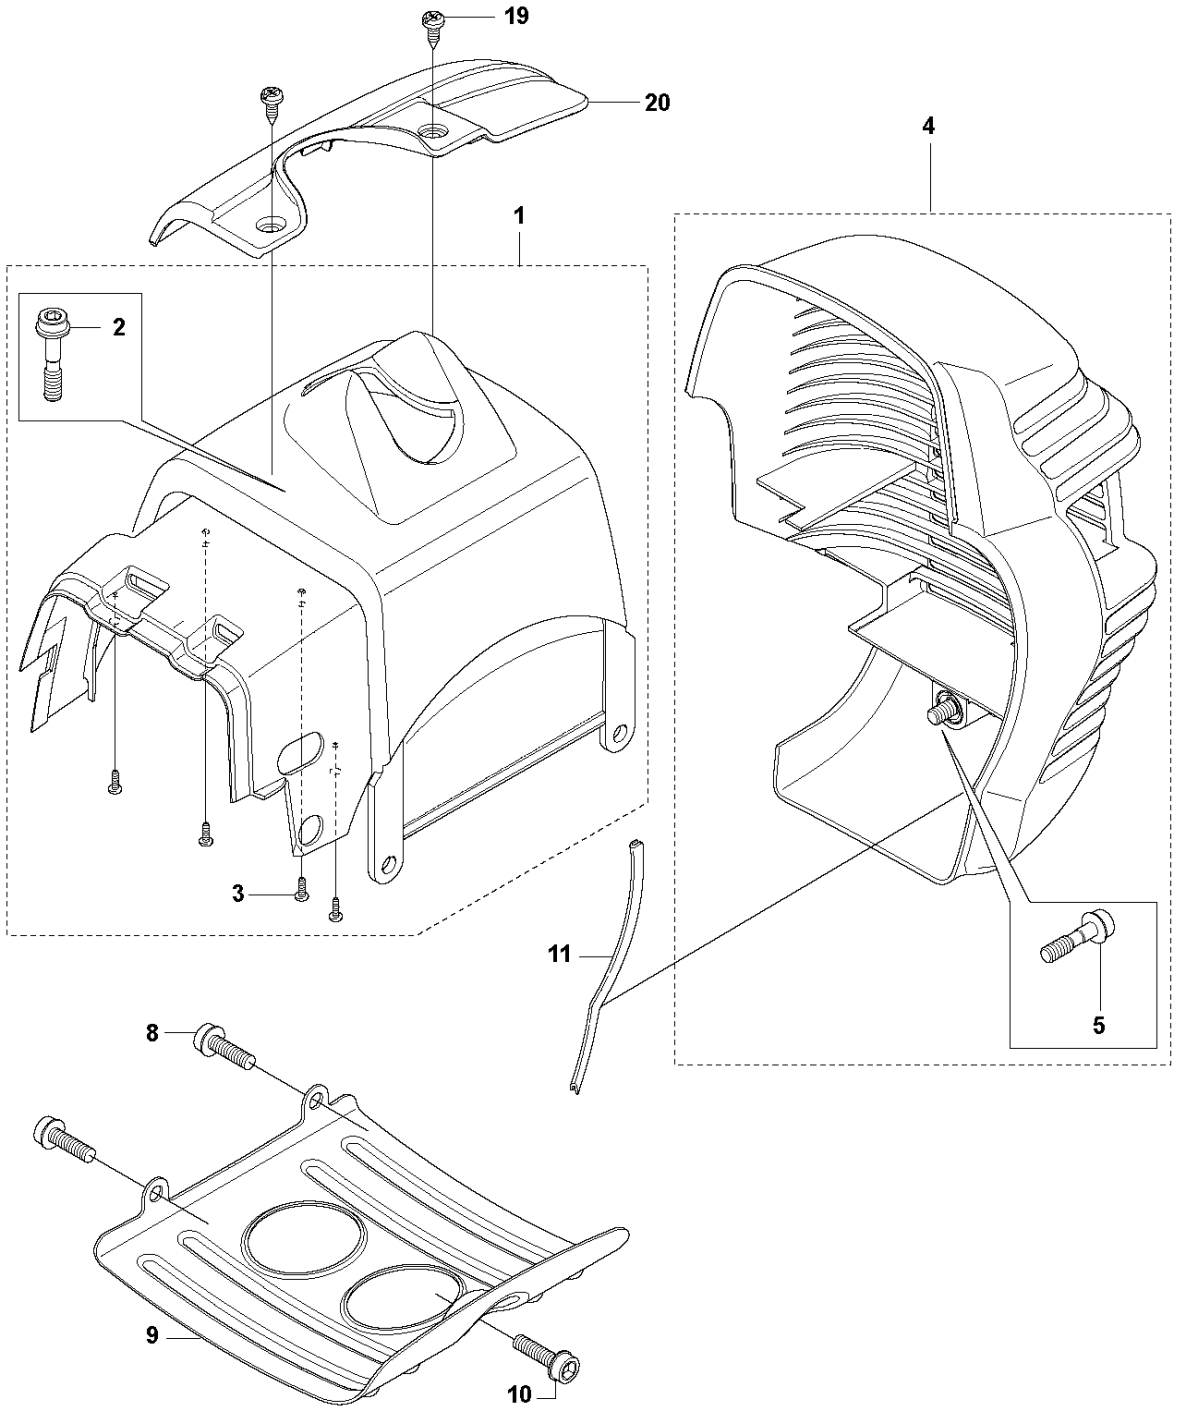

H2 333R, 333RJ
335FR, 335LS, 335Lx, 335Rjx, 335Rx.
COVERS

COVER

335 RJX from 20144800001-current

Ref	Part No	Description	Remark	QTY	KIT
1	544 16 01-02	CYLINDER COVER	Captive screws	1	
2	573 99 43-04	SCREW IHSCFMO	Captive screws	1	1
3	503 21 29-10	SCREW CCRPANT		4	1
4	537 42 51-02	HEAT PROTECTOR	Captive screws	1	
5	574 47 70-03	SCREW IHSCFMO	Captive screws	1	4
8	503 21 75-16	SCREW IHSCFT		2	
9	537 35 72-01	PROTECTIVE PLATE		1	
10	503 21 75-16	SCREW IHSCFT		1	
11	544 02 98-01	BAR		1	
12	537 39 52-08	LABEL	335LS	1	
13	537 39 52-09	LABEL	335FR	1	
14	537 39 52-02	LABEL	335Lx	1	
15	537 39 52-03	LABEL	333RJ	1	
16	537 39 52-04	LABEL	333R	1	
17	537 39 52-05	LABEL	335RJx	1	
18	537 39 52-06	LABEL	335Rx	1	
19	503 21 35-02	SCREW	335Rx	2	
20	502 43 39-01	ARM PROTECTION	335Rx	1