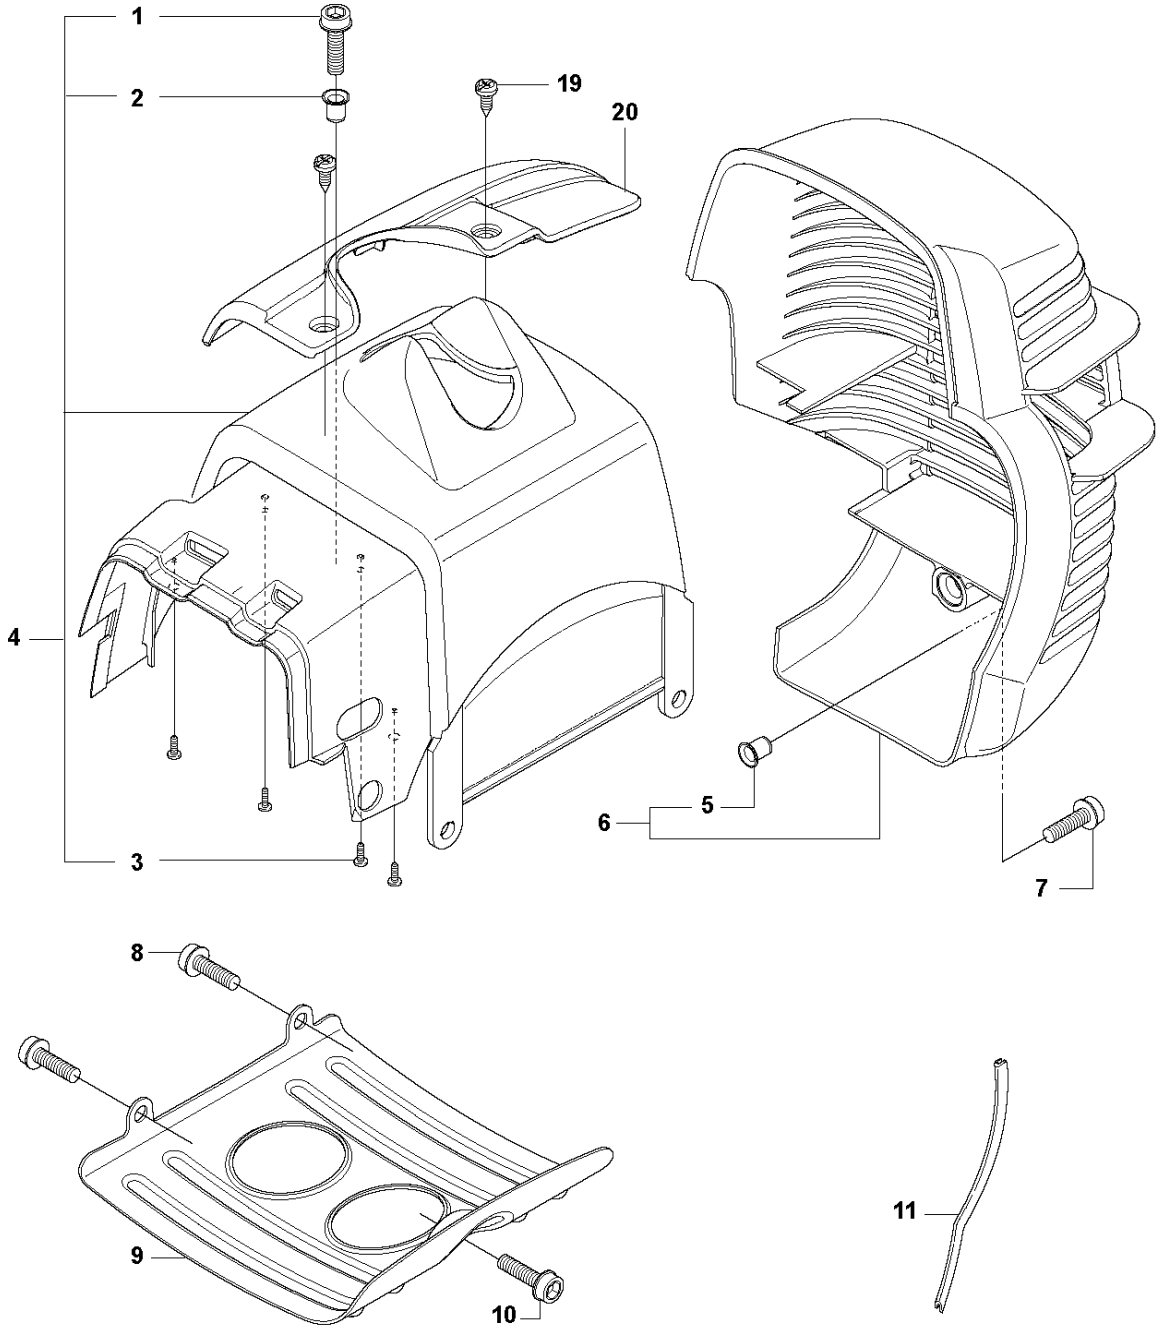

H1 333R, 333RJ
335FR, 335LS, 335Lx, 335RJx, 335Rx.
COVERS

COVER

335 RJX from 20144800001-current

Ref	Part No	Description	Remark	QTY	KIT
1	503 20 03-20	SCREW IHSCFM		1	4
2	537 37 38-02	TUBULAR RIVET		1	4
3	503 21 29-10	SCREW CCRPANT		4	4
4	544 16 01-01	CYLINDER COVER		1	
5	537 37 38-03	TUBULAR RIVET		1	6
6	537 42 51-01	HEAT PROTECTOR		1	
7	503 20 03-20	SCREW IHSCFM		1	
8	503 21 75-16	SCREW IHSCFT		2	
9	537 35 72-01	PROTECTIVE PLATE		1	
10	503 21 75-16	SCREW IHSCFT		1	
11	544 02 98-01	BAR		1	
12	537 39 52-08	LABEL	335LS	1	
13	537 39 52-09	LABEL	335FR	1	
14	537 39 52-02	LABEL	335Lx	1	
15	537 39 52-03	LABEL	333RJ	1	
16	537 39 52-04	LABEL	333R	1	
17	537 39 52-05	LABEL	335RJx	1	
18	537 39 52-06	LABEL	335Rx	1	
19	503 21 35-02	SCREW	335LS, 335RJX	2	
20	502 43 39-01	ARM PROTECTION		1