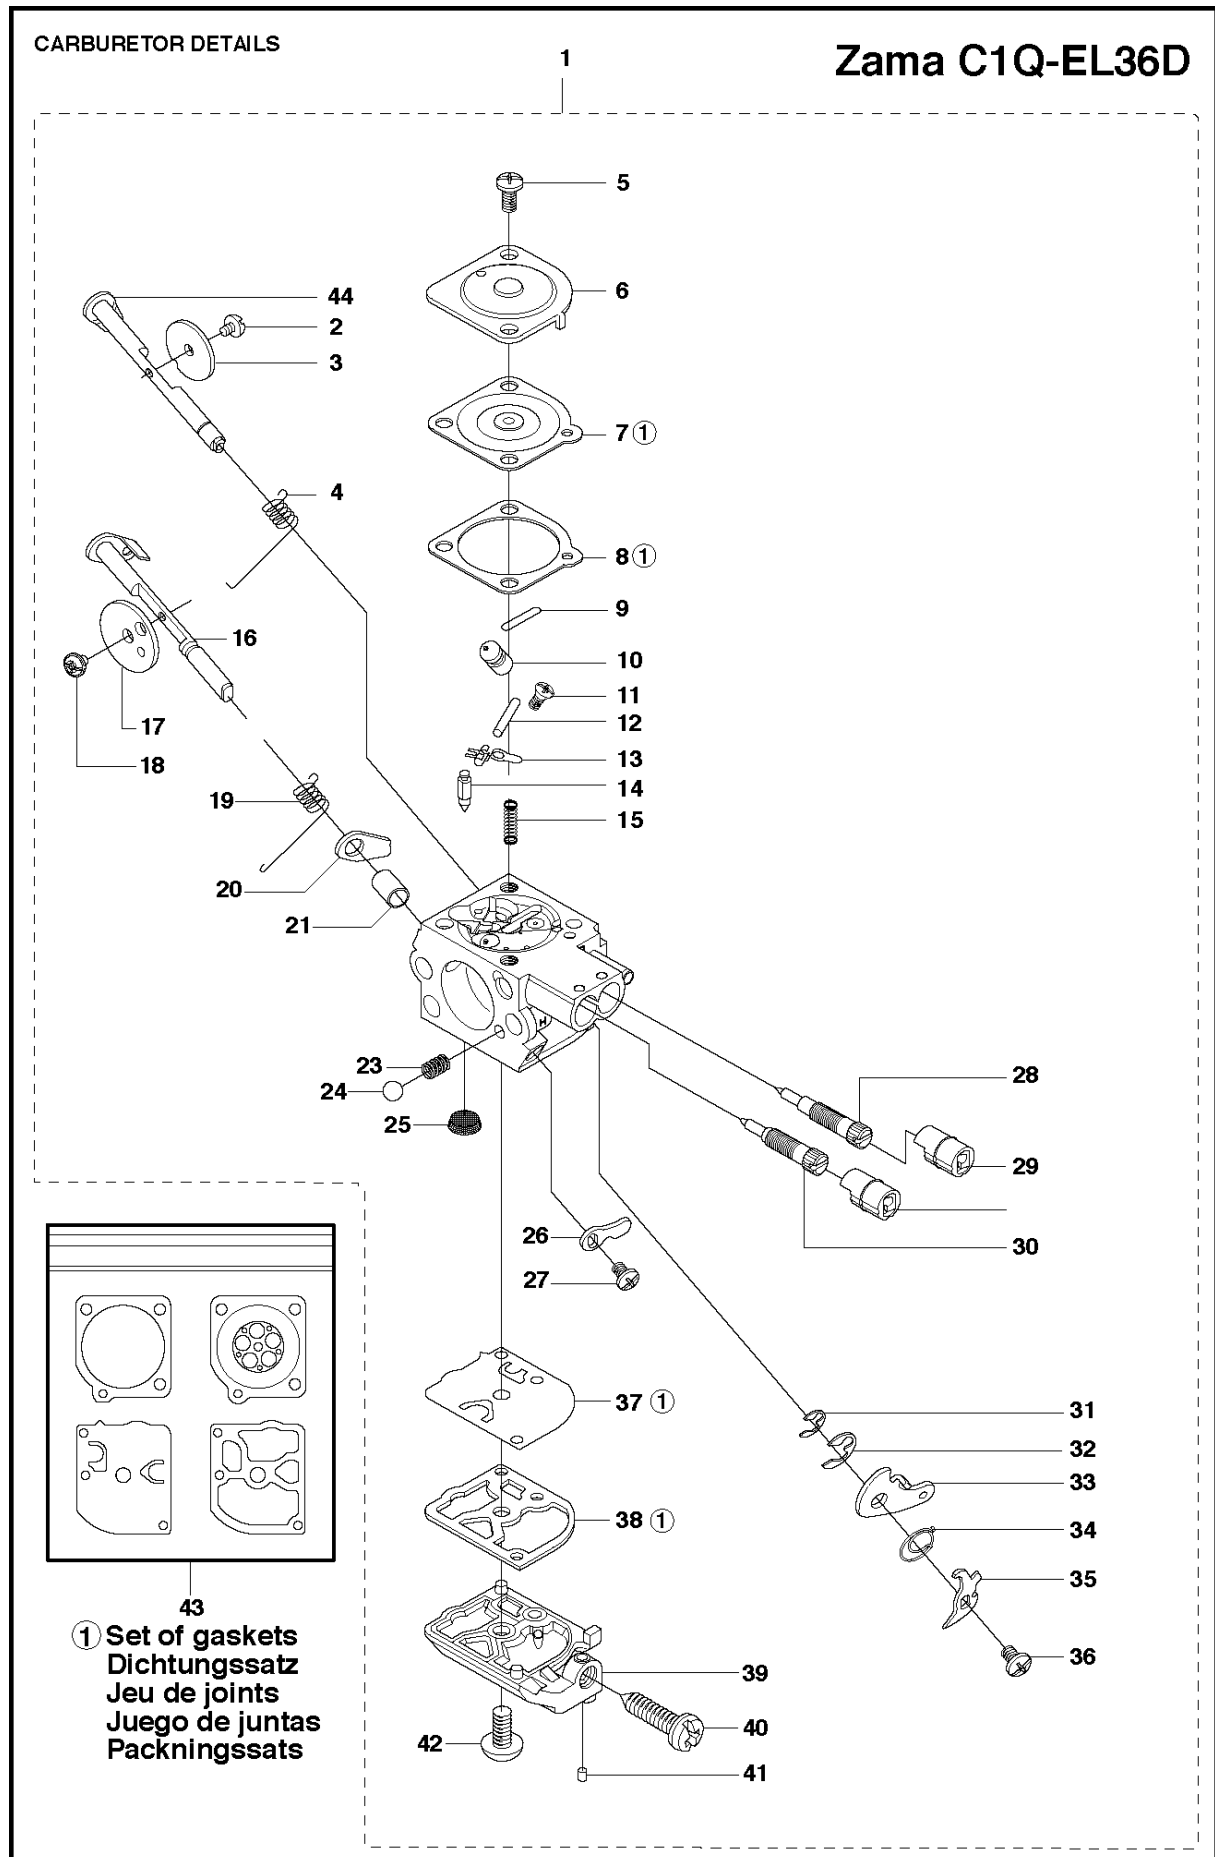

CARBURETOR

335 RJX from 20144800001-current

Ref	Part No	Description	Remark	QTY	KIT
1	581 16 75-01	CARBURETTOR		1	
2	503 47 92-01	SCREW		1	1
3	537 41 72-01	VALVE		1	1
4	544 37 24-01	SPRING		1	1
5	503 48 05-01	SCREW		2	1
6	503 97 43-01	COVER		1	1
7	537 04 89-01	DIAPHRAGM		1	1, 43
8	537 02 04-01	GASKET		1	1, 43
9	503 53 56-01	PLUG WELCH		1	1
10	581 89 95-01	MAIN NOZZLE		1	1
11	503 48 01-01	SCREW		1	1
12	503 48 00-01	PIN RETAINING SCREW		1	1
13	503 66 59-01	LEVER		1	1
14	503 47 97-01	VALVE		1	1
15	503 47 81-01	SPRING		1	1
16	544 37 22-01	SHAFT ASSY		1	1
17	537 37 03-01	VALVE		1	1
18	503 48 18-01	SCREW		1	1
19	544 37 26-01	SPRING		1	1
20	544 37 25-01	LEVER		1	1
21	544 42 70-01	COLLAR		1	1
23	537 01 26-01	SPRING		1	1
24	537 01 25-01	BALL		1	1
25	503 48 13-01	STRAINER		1	1
26	544 37 23-01	LEVER		1	1
27	503 47 90-01	SCREW		1	1
28	537 41 69-01	SCREW		1	1
29	537 41 70-01	LIMITER CAP		2	1
30	581 89 93-01	SCREW		1	1
31	537 38 52-01	CLIP		1	1
32	537 38 50-01	CLIP		1	1
33	537 41 73-01	LEVER		1	1
34	576 74 66-01	SPRING		1	1
35	537 41 74-01	LEVER		1	1
36	502 07 84-01	SCREW		1	1
37	537 02 00-01	DIAPHRAGM PUMP		1	1, 43
38	537 02 01-01	GASKET		1	1, 43
39	537 41 68-01	COVER		1	1
40	537 02 07-01	SCREW		1	1
41	503 48 11-01	PIECE		1	1
42	503 47 96-01	SCREW		1	1
43	531 00 45-52	GASKET KIT		1	
44	544 37 21-01	SHAFT ASSY		1	1