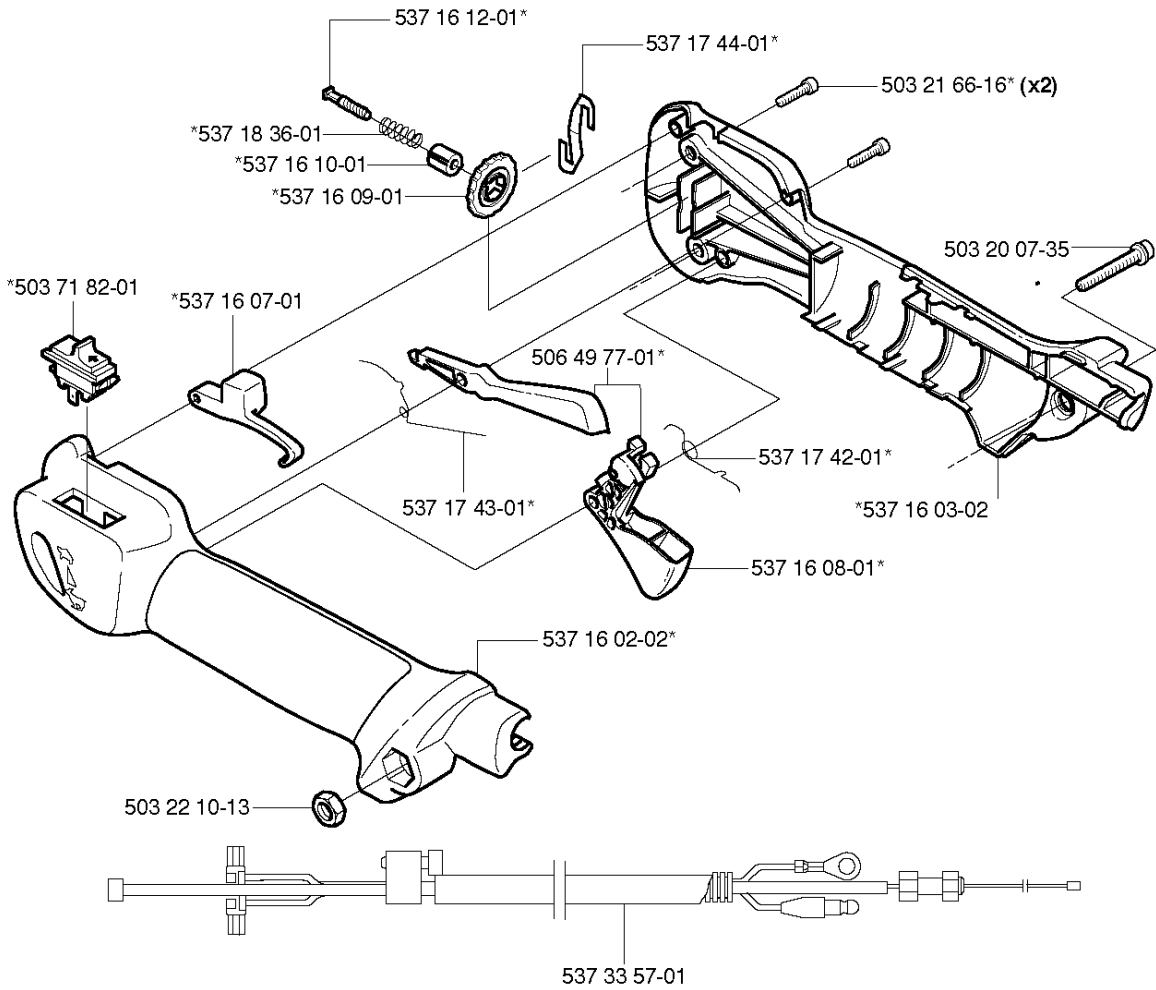

## BEVEL GEAR

524 R

Part No	Description	Remark	QTY KIT
503 20 07-12	SCREW IHSCFM		1
503 20 07-25	SCREW IHSCFM		1
503 20 14-12	SCREW IHSCFMO		1
503 20 15-01	SCREW		1
503 25 24-01	BALL BEARING		1
503 85 63-01	NUT		1
503 93 55-01	CLAMP.GUARD		1
537 19 92-02	BEVEL GEAR ASSY		1
537 23 49-01	DRIVER ASSY		1
537 28 56-01	SUPPORT FLANGE		1
537 29 26-01	CUP		1
725 23 70-51	SCREW		1
735 31 11-00	CIRCLIP		1
735 31 25-10	CIRCLIP		1
735 31 28-10	CIRCLIP		1
738 21 98-00	BALL BEARING		1
738 21 99-00	BALL BEARING		1
738 21 99-02	BALL BEARING		1

## SHAFT &amp; HANDLE

524 R

Part No	Description	Remark	QTY KIT
502 19 71-01	SQUARE NUT		1
502 20 38-01	KNOB		1
503 20 02-45	SCREW IHSCFM		1
503 20 07-16	SCREW IHSCFM		1
503 21 75-25	SCREW IHSCFT		2
503 72 29-01	COVER		1
503 72 43-09	HANDLEBAR		1
503 86 45-01	DRIVE SHAFT		1
503 88 23-01	BRACKET		1
503 88 88-01	TUBE		1
503 94 10-01	HOOK		1
521 53 92-01	CLAMP		1
521 53 92-01	CLAMP		1
537 17 28-01	HANDLE		1
537 17 29-01	COVER		1
537 31 11-01	CLUTCH DRUM		1
544 02 09-03	CLIP		1
589 29 51-01	LABEL		1
725 23 86-51	SCREW EHHM		1
731 23 14-01	HEXAGON NUT		1
731 23 14-01	HEXAGON NUT		1

## HANDLE &amp; CONTROLS

524 R

Part No	Description	Remark	QTY KIT
503 20 07-35	SCREW IHSCFM		1
503 21 66-16	SCREW IHSCT		2
503 22 10-13	HEXAGON NUT		1
503 71 82-01	SWITCH		1
506 49 77-01	THROTTLE CONTROL		1
537 16 02-02	HANDLE HALF	Replaced by 537 18 35-07 HANDLE SYSTEM cpl	1
537 16 02-09	HANDLE HALF	Without hole for Steering wheel assy	1
537 16 03-02	HANDLE HALF		1
537 16 07-01	THROTTLE LOCKOUT		1
537 16 08-01	THROTTLE TRIGGER		1
537 16 09-01	STEERING WHEEL	Does not fit with HANDLE HALF 537 16 02-09	1
537 16 10-01	HUB	Does not fit with HANDLE HALF 537 16 02-09	1
537 16 12-01	SCREW	Does not fit with HANDLE HALF 537 16 02-09	1
537 17 42-01	SPRING THROTTLE TRIG		1
537 17 43-01	SPRING		1
537 17 44-01	SPRING	Does not fit with HANDLE HALF 537 16 02-09	1
537 18 35-07	HANDLE ASSY		1
537 18 36-01	SPRING	Does not fit with HANDLE HALF 537 16 02-09	1
537 33 57-01	WIRING ASSY		1