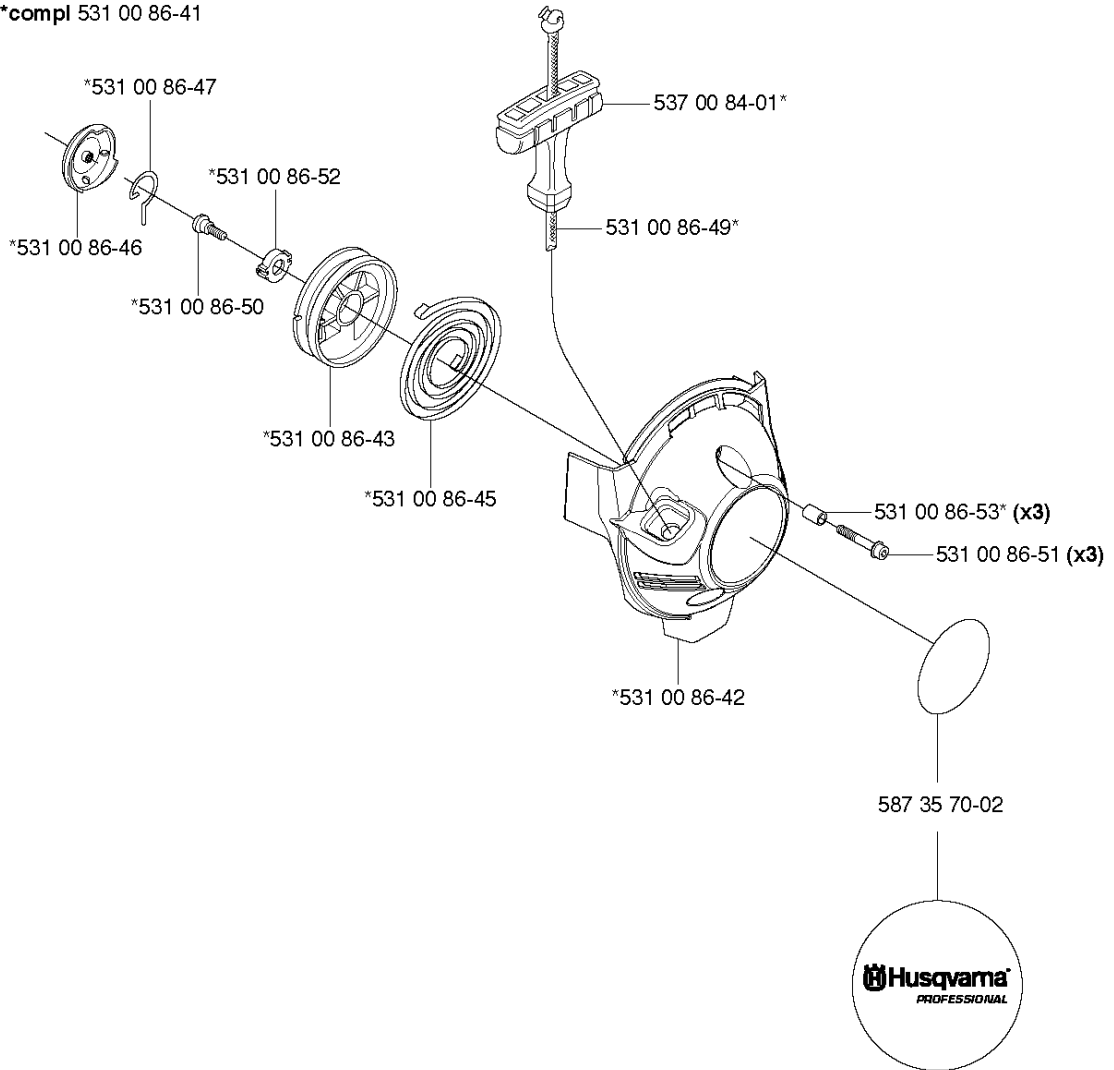

## HANDLE &amp; CONTROLS

524 R

Part No	Description	Remark	QTY KIT
503 20 07-35	SCREW IHSCFM		1
503 21 66-16	SCREW IHSCT		2
503 22 10-13	HEXAGON NUT		1
503 71 82-01	SWITCH		1
506 49 77-01	THROTTLE CONTROL		1
537 16 02-02	HANDLE HALF	Replaced by 537 18 35-07 HANDLE SYSTEM cpl	1
537 16 02-09	HANDLE HALF	Without hole for Steering wheel assy	1
537 16 03-02	HANDLE HALF		1
537 16 07-01	THROTTLE LOCKOUT		1
537 16 08-01	THROTTLE TRIGGER		1
537 16 09-01	STEERING WHEEL	Does not fit with HANDLE HALF 537 16 02-09	1
537 16 10-01	HUB	Does not fit with HANDLE HALF 537 16 02-09	1
537 16 12-01	SCREW	Does not fit with HANDLE HALF 537 16 02-09	1
537 17 42-01	SPRING THROTTLE TRIG		1
537 17 43-01	SPRING		1
537 17 44-01	SPRING	Does not fit with HANDLE HALF 537 16 02-09	1
537 18 35-07	HANDLE ASSY		1
537 18 36-01	SPRING	Does not fit with HANDLE HALF 537 16 02-09	1
537 33 57-01	WIRING ASSY		1

**G** 524R  
CYLINDER COVER

CYLINDER COVER

524 R

Part No	Description	Remark	QTY KIT
502 28 61-01	CLIP		1
522 80 63-01	SCREW		1
531 00 87-28	CYLINDER COVER ASSY		1
576 99 86-20	LABEL		1

**H** 524R  
STARTER

## STARTER

524 R

Part No	Description	Remark	QTY KIT
531 00 86-41	STARTER ASSY		1
531 00 86-42	STARTER HOUSING		1
531 00 86-43	STARTER PULLEY		1
531 00 86-45	RECOIL SPRING		1
531 00 86-46	DRIVER		1
531 00 86-47	STARTER PAWL		1
531 00 86-49	STARTER CORD		1
531 00 86-50	SCREW		1
531 00 86-51	SCREW		3
531 00 86-52	RETAINER		1
531 00 86-53	SLEEVE		3
537 00 84-01	STARTER HANDLE		1
587 35 70-02	DECAL		1