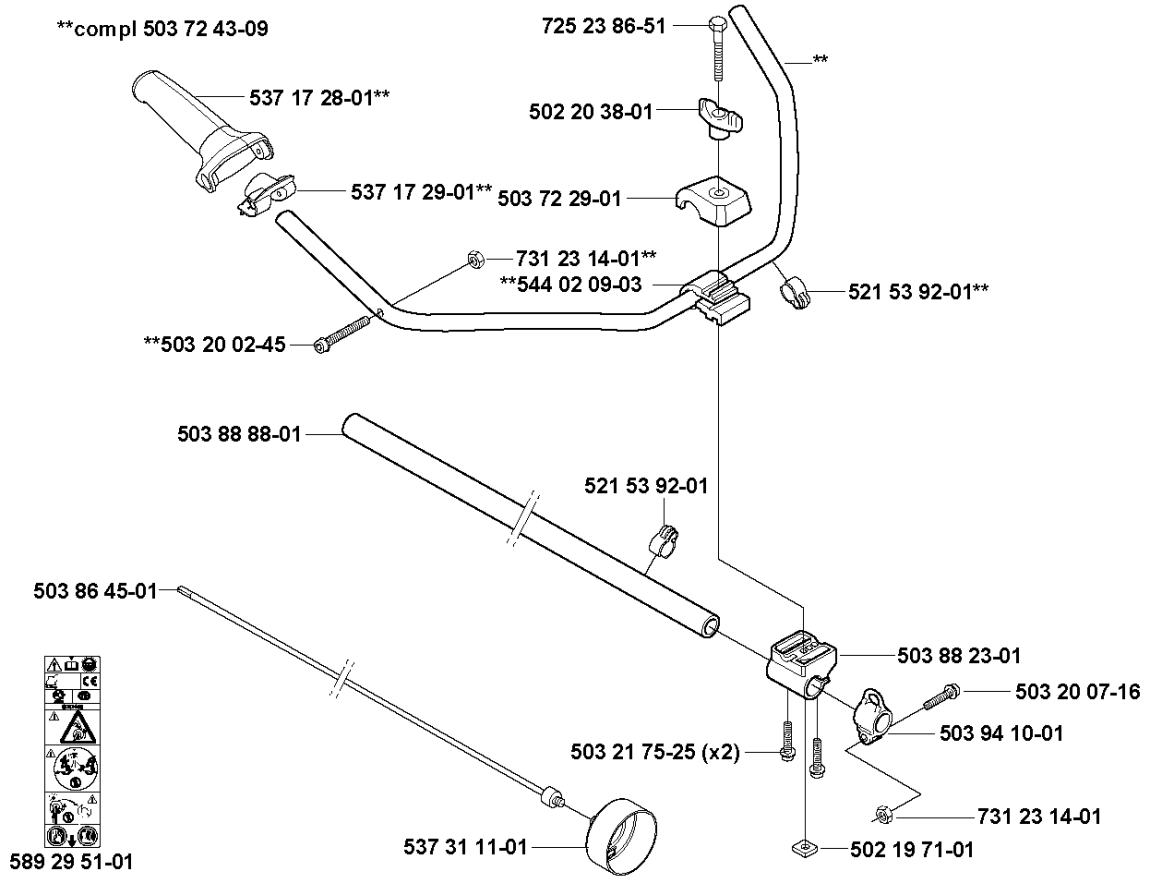

# SPARE PARTS LIST

BRUSHCUTTERS/CLEARING SAWS

524 R

**A** 524R  
BEVEL GEAR  
\*compl 537 19 92-02

## BEVEL GEAR

524 R

Part No	Description	Remark	QTY KIT
503 20 07-12	SCREW IHSCFM		1
503 20 07-25	SCREW IHSCFM		1
503 20 14-12	SCREW IHSCFMO		1
503 20 15-01	SCREW		1
503 25 24-01	BALL BEARING		1
503 85 63-01	NUT		1
503 93 55-01	CLAMP.GUARD		1
537 19 92-02	BEVEL GEAR ASSY		1
537 23 49-01	DRIVER ASSY		1
537 28 56-01	SUPPORT FLANGE		1
537 29 26-01	CUP		1
725 23 70-51	SCREW		1
735 31 11-00	CIRCLIP		1
735 31 25-10	CIRCLIP		1
735 31 28-10	CIRCLIP		1
738 21 98-00	BALL BEARING		1
738 21 99-00	BALL BEARING		1
738 21 99-02	BALL BEARING		1

## SHAFT &amp; HANDLE

524 R

Part No	Description	Remark	QTY KIT
502 19 71-01	SQUARE NUT		1
502 20 38-01	KNOB		1
503 20 02-45	SCREW IHSCFM		1
503 20 07-16	SCREW IHSCFM		1
503 21 75-25	SCREW IHSCFT		2
503 72 29-01	COVER		1
503 72 43-09	HANDLEBAR		1
503 86 45-01	DRIVE SHAFT		1
503 88 23-01	BRACKET		1
503 88 88-01	TUBE		1
503 94 10-01	HOOK		1
521 53 92-01	CLAMP		1
521 53 92-01	CLAMP		1
537 17 28-01	HANDLE		1
537 17 29-01	COVER		1
537 31 11-01	CLUTCH DRUM		1
544 02 09-03	CLIP		1
589 29 51-01	LABEL		1
725 23 86-51	SCREW EHHM		1
731 23 14-01	HEXAGON NUT		1
731 23 14-01	HEXAGON NUT		1

**G** 524R  
CYLINDER COVER

CYLINDER COVER

524 R

Part No	Description	Remark	QTY KIT
502 28 61-01	CLIP		1
522 80 63-01	SCREW		1
531 00 87-28	CYLINDER COVER ASSY		1
576 99 86-20	LABEL		1

**H** 524R  
STARTER