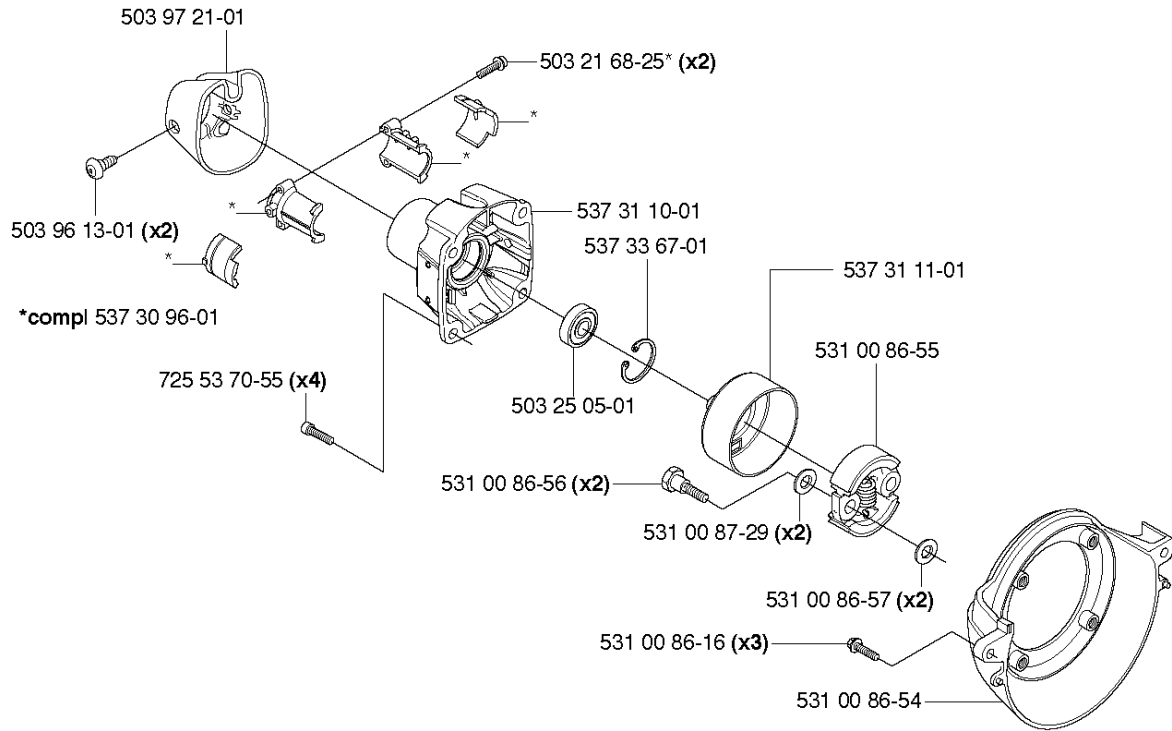

**M**

IGNITION SYSTEM

524 R

Part No	Description	Remark	QTY KIT
531 00 87-14	IGNITION COIL		1
531 00 87-15	PROTECTIVE HOSE		1
531 00 87-16	FLYWHEEL		1
531 00 87-17	SHORT CIRCUIT CABLE		1
531 00 87-18	TIE WRAP		1
531 00 87-19	SCREW		2
531 00 87-20	NUT		1

**N** 524R  
CLUTCH

## CLUTCH

524 R

Part No	Description	Remark	QTY KIT
503 21 68-25	SCREW IHSCFT		2
503 25 05-01	BALL BEARING		1
503 96 13-01	SCREW		2
503 97 21-01	COVER		1
531 00 86-16	SCREW		3
531 00 86-54	FAN HOUSING		1
531 00 86-55	CLUTCH ASSY		1
531 00 86-56	SCREW		2
531 00 86-57	WASHER		2
531 00 87-29	WASHER		2
537 30 96-01	SLEEVE		1
537 31 10-01	CLUTCH COVER		1
537 31 11-01	CLUTCH DRUM		1
537 33 67-01	CIRCLIP		1
725 53 70-55	SCREW IHSCM		4