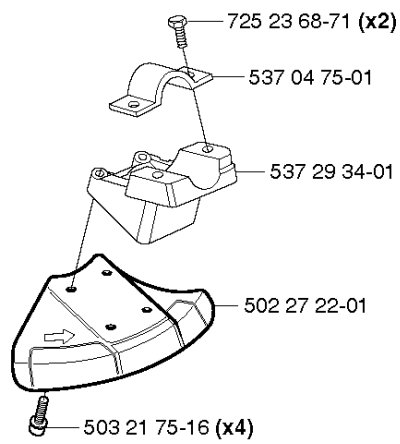

*compl 537 29 95-01