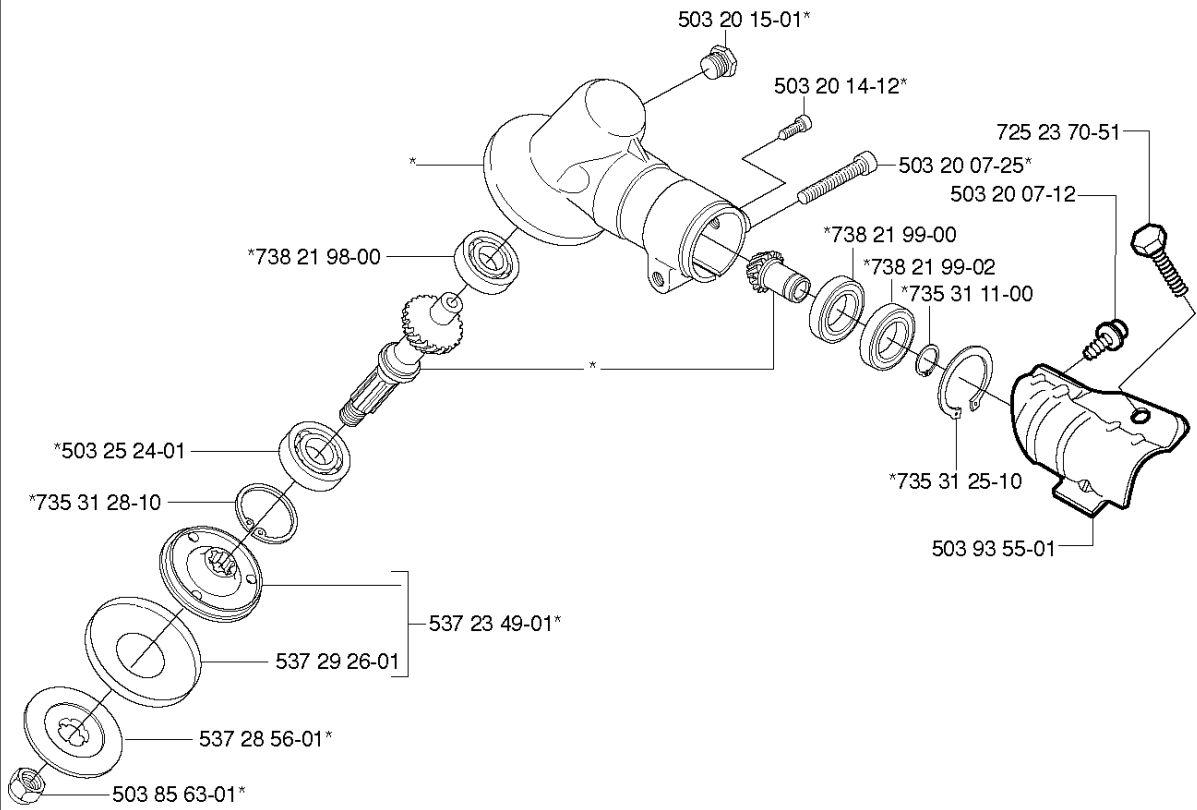

# SPARE PARTS LIST

BRUSHCUTTERS/CLEARING SAWS

524 R

**A** 524R  
BEVEL GEAR  
\*compl 537 19 92-02

## BEVEL GEAR

524 R

Part No	Description	Remark	QTY KIT
503 20 07-12	SCREW IHSCFM		1
503 20 07-25	SCREW IHSCFM		1
503 20 14-12	SCREW IHSCFMO		1
503 20 15-01	SCREW		1
503 25 24-01	BALL BEARING		1
503 85 63-01	NUT		1
503 93 55-01	CLAMP.GUARD		1
537 19 92-02	BEVEL GEAR ASSY		1
537 23 49-01	DRIVER ASSY		1
537 28 56-01	SUPPORT FLANGE		1
537 29 26-01	CUP		1
725 23 70-51	SCREW		1
735 31 11-00	CIRCLIP		1
735 31 25-10	CIRCLIP		1
735 31 28-10	CIRCLIP		1
738 21 98-00	BALL BEARING		1
738 21 99-00	BALL BEARING		1
738 21 99-02	BALL BEARING		1

## SHAFT &amp; HANDLE

524 R

Part No	Description	Remark	QTY KIT
502 19 71-01	SQUARE NUT		1
502 20 38-01	KNOB		1
503 20 02-45	SCREW IHSCFM		1
503 20 07-16	SCREW IHSCFM		1
503 21 75-25	SCREW IHSCFT		2
503 72 29-01	COVER		1
503 72 43-09	HANDLEBAR		1
503 86 45-01	DRIVE SHAFT		1
503 88 23-01	BRACKET		1
503 88 88-01	TUBE		1
503 94 10-01	HOOK		1
521 53 92-01	CLAMP		1
521 53 92-01	CLAMP		1
537 17 28-01	HANDLE		1
537 17 29-01	COVER		1
537 31 11-01	CLUTCH DRUM		1
544 02 09-03	CLIP		1
589 29 51-01	LABEL		1
725 23 86-51	SCREW EHHM		1
731 23 14-01	HEXAGON NUT		1
731 23 14-01	HEXAGON NUT		1

## HARNESS

524 R

Part No	Description	Remark	QTY KIT
502 02 28-01	HOOK		1
502 02 29-02	HOOK		1
502 02 30-02	LOCK		1
503 99 61-01	BAND		1
503 99 61-01	BAND		3
503 99 61-01	BAND		1
503 99 61-01	BAND		1
503 99 61-03	BAND		1
503 99 61-03	BAND		1
537 11 35-01	RETAINER		1
537 17 54-01	HIP PAD		3
537 27 57-02	HARNESS		1
537 27 57-04	HARNESS		1
537 27 59-01	HIP PAD		1
537 27 59-01	HIP PAD		1
537 28 83-01	BUCKLE		1
537 28 84-01	BUCKLE		1
586 34 10-01	SPRING		1
735 31 09-20	E-CLIP		1