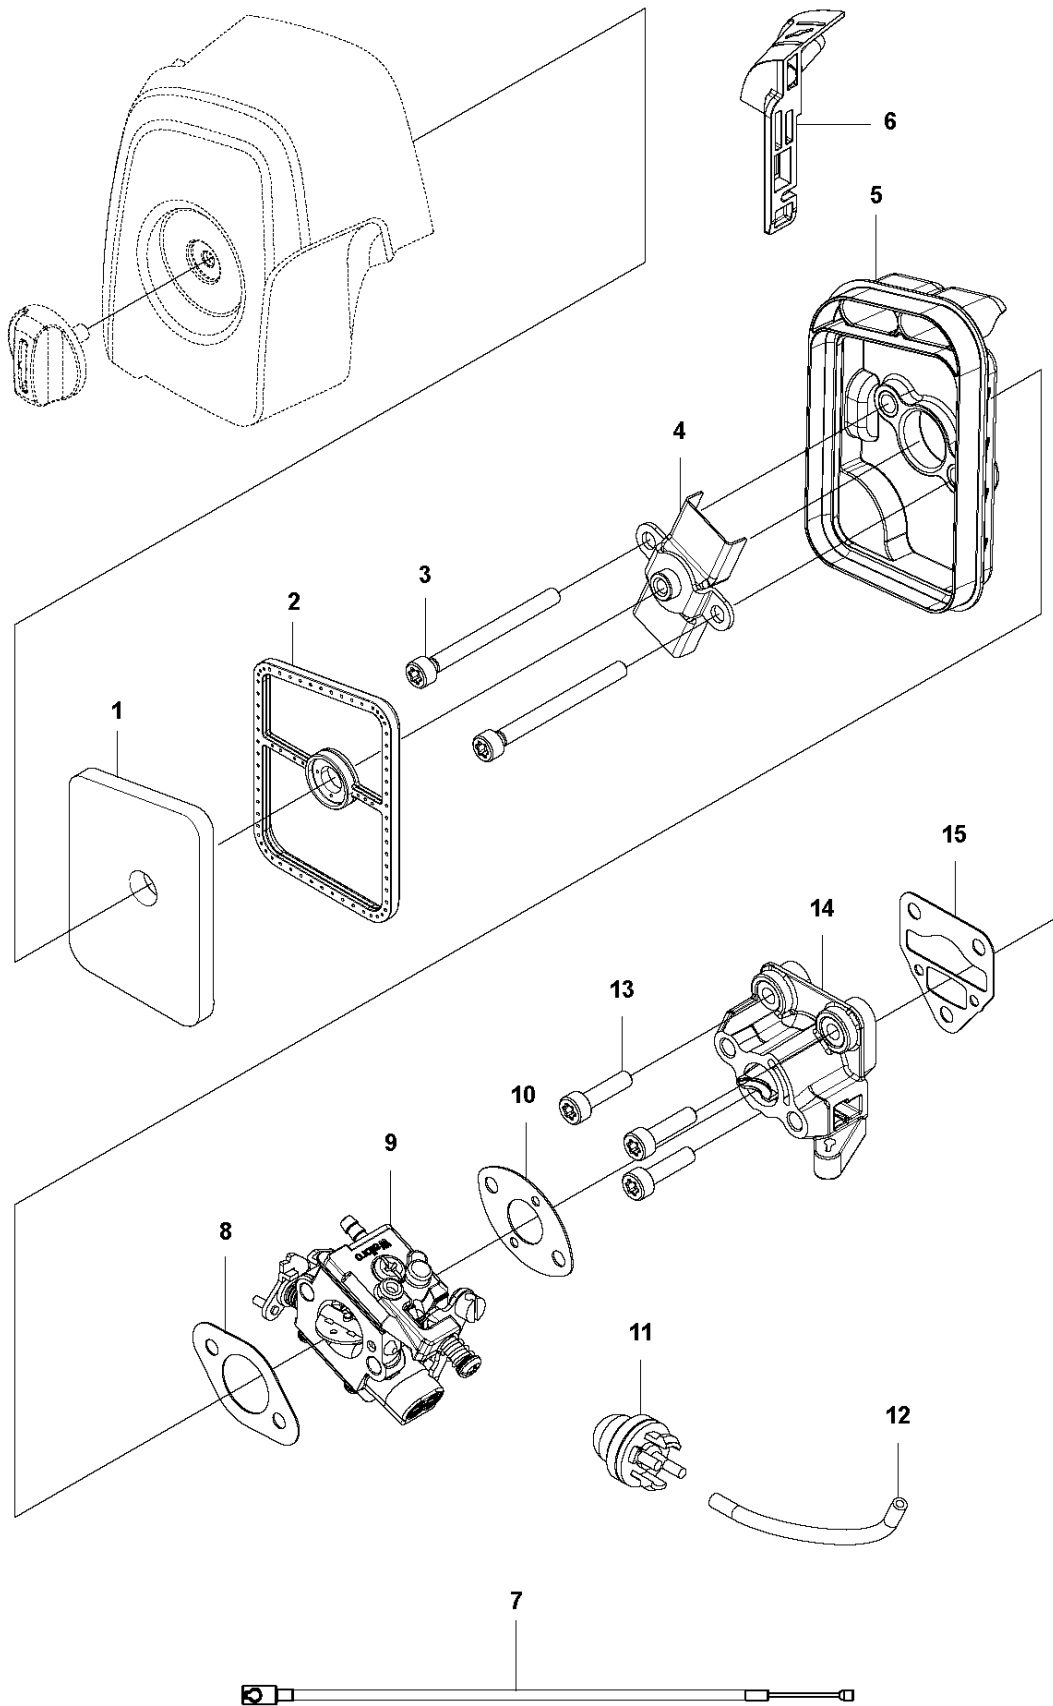

H2 525 LK, LX, RJX, RX, RXT, RK
CARBURETOR & AIRFILTER

CARBURETOR & AIR FILTER

525 LK

Ref	Part No	Description	Remark	QTY KIT
1	581 04 74-01	AIR FILTER		1
1	577 85 15-01	AIR FILTER	US	1
2	581 45 18-01	AIR FILTER		1
2	576 40 16-01	AIR FILTER	US	1
3	580 46 72-01	BOLT		2
4	580 43 79-01	PLATE	US	1
4	585 48 85-01	PLATE		1
5	577 85 13-01	FILTER HOUSING	US	1
5	581 04 70-01	FILTER HOUSING		1
6	577 84 83-01	CHOKE CONTROL		1
7	590 90 00-01	THROTTLE CABLE		1
8	577 88 24-02	GASKET		1
9	584 90 14-01	CARBURETTOR		1
10	576 39 91-02	GASKET		1
11	503 93 66-01	PURGE		1
12	577 05 05-01	PIPE		1
13	504 11 43-01	SCREW		3
14	578 90 83-01	INSULATOR		1
15	576 39 89-01	GASKET		1