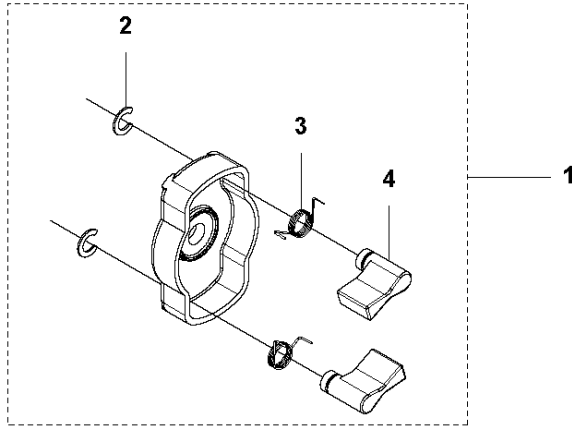

J2 525 LK, LX, RJX, RXT, RX, RK
STARTER

STARTER

525 LK

Ref	Part No	Description	Remark	QTY	KIT
1	581 14 65-01	STARTER PULLEY		1	
2	521 60 04-01	E-RING		2	1
3	521 60 03-01	SPRING		2	1
4	521 60 02-01	RATCHET		2	1
5	577 84 92-01	STARTER ASSY		1	
5	578 99 25-01	STARTER	US	1	
6	521 60 00-01	SCREW		1	5
7	576 40 12-01	PULLEY	Not needed for US model	1	5
8	577 13 41-01	SPRING	Not needed for US model	1	5
9	577 84 87-01	ROPE		1	5
9	579 06 46-01	ROPE	US	1	
10	577 84 88-01	REEL		1	5
10	579 06 48-01	STARTER PULLEY	US	1	
11	504 11 50-01	SPIRAL SPRING		1	5
12	575 48 95-01	STARTER HANDLE		1	5
13	577 81 54-01	BOLT		3	
14	579 36 96-01	DECAL		1