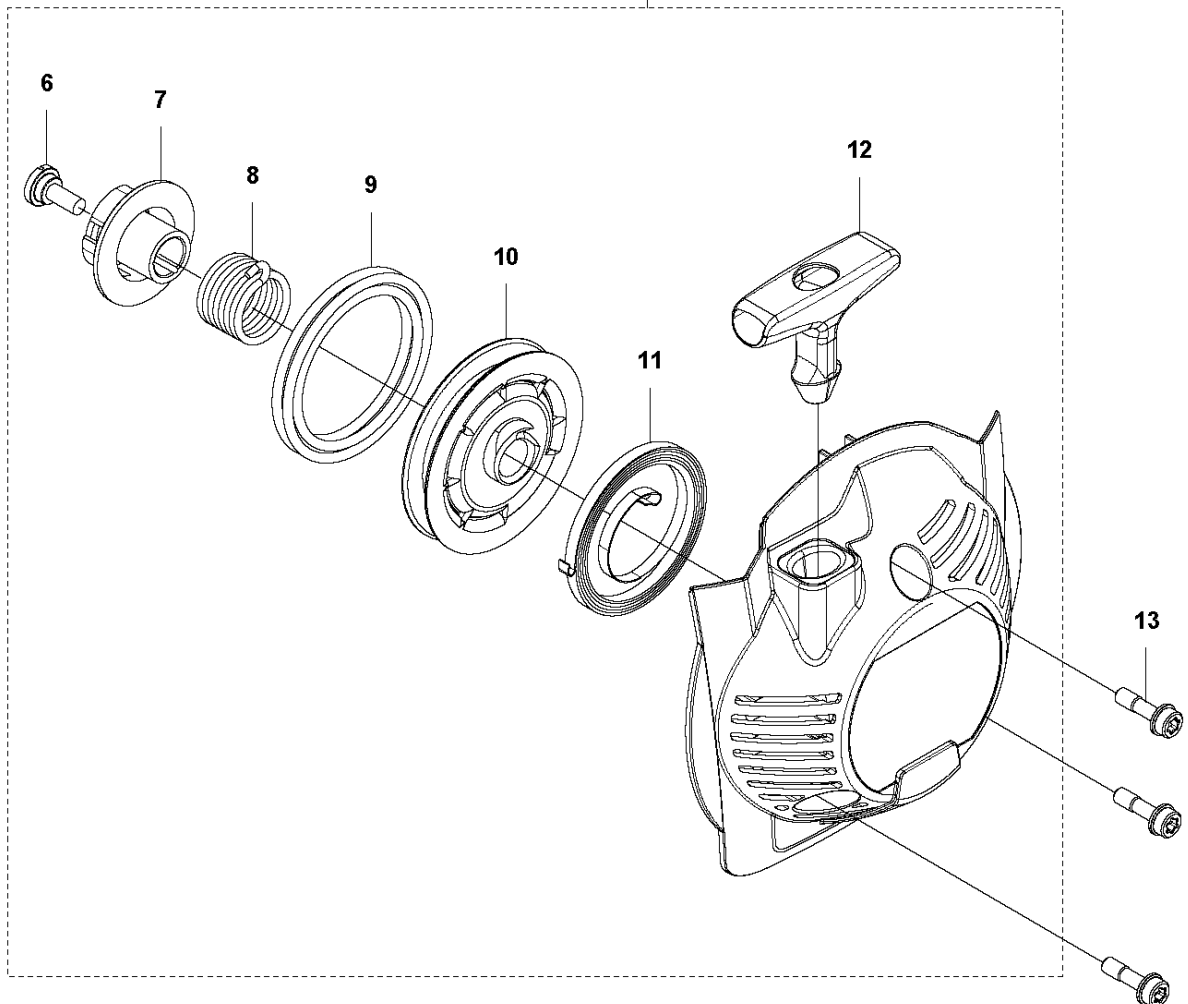

J2 525 LK, LX, RJX, RXT, RX, RK
STARTER

STARTER

525 LK

Ref	Part No	Description	Remark	QTY	KIT
1	581 14 65-01	STARTER PULLEY		1	
2	521 60 04-01	E-RING		2	1
3	521 60 03-01	SPRING		2	1
4	521 60 02-01	RATCHET		2	1
5	577 84 92-01	STARTER ASSY		1	
5	578 99 25-01	STARTER	US	1	
6	521 60 00-01	SCREW		1	5
7	576 40 12-01	PULLEY	Not needed for US model	1	5
8	577 13 41-01	SPRING	Not needed for US model	1	5
9	577 84 87-01	ROPE		1	5
9	579 06 46-01	ROPE	US	1	
10	577 84 88-01	REEL		1	5
10	579 06 48-01	STARTER PULLEY	US	1	
11	504 11 50-01	SPIRAL SPRING		1	5
12	575 48 95-01	STARTER HANDLE		1	5
13	577 81 54-01	BOLT		3	
14	579 36 96-01	DECAL		1