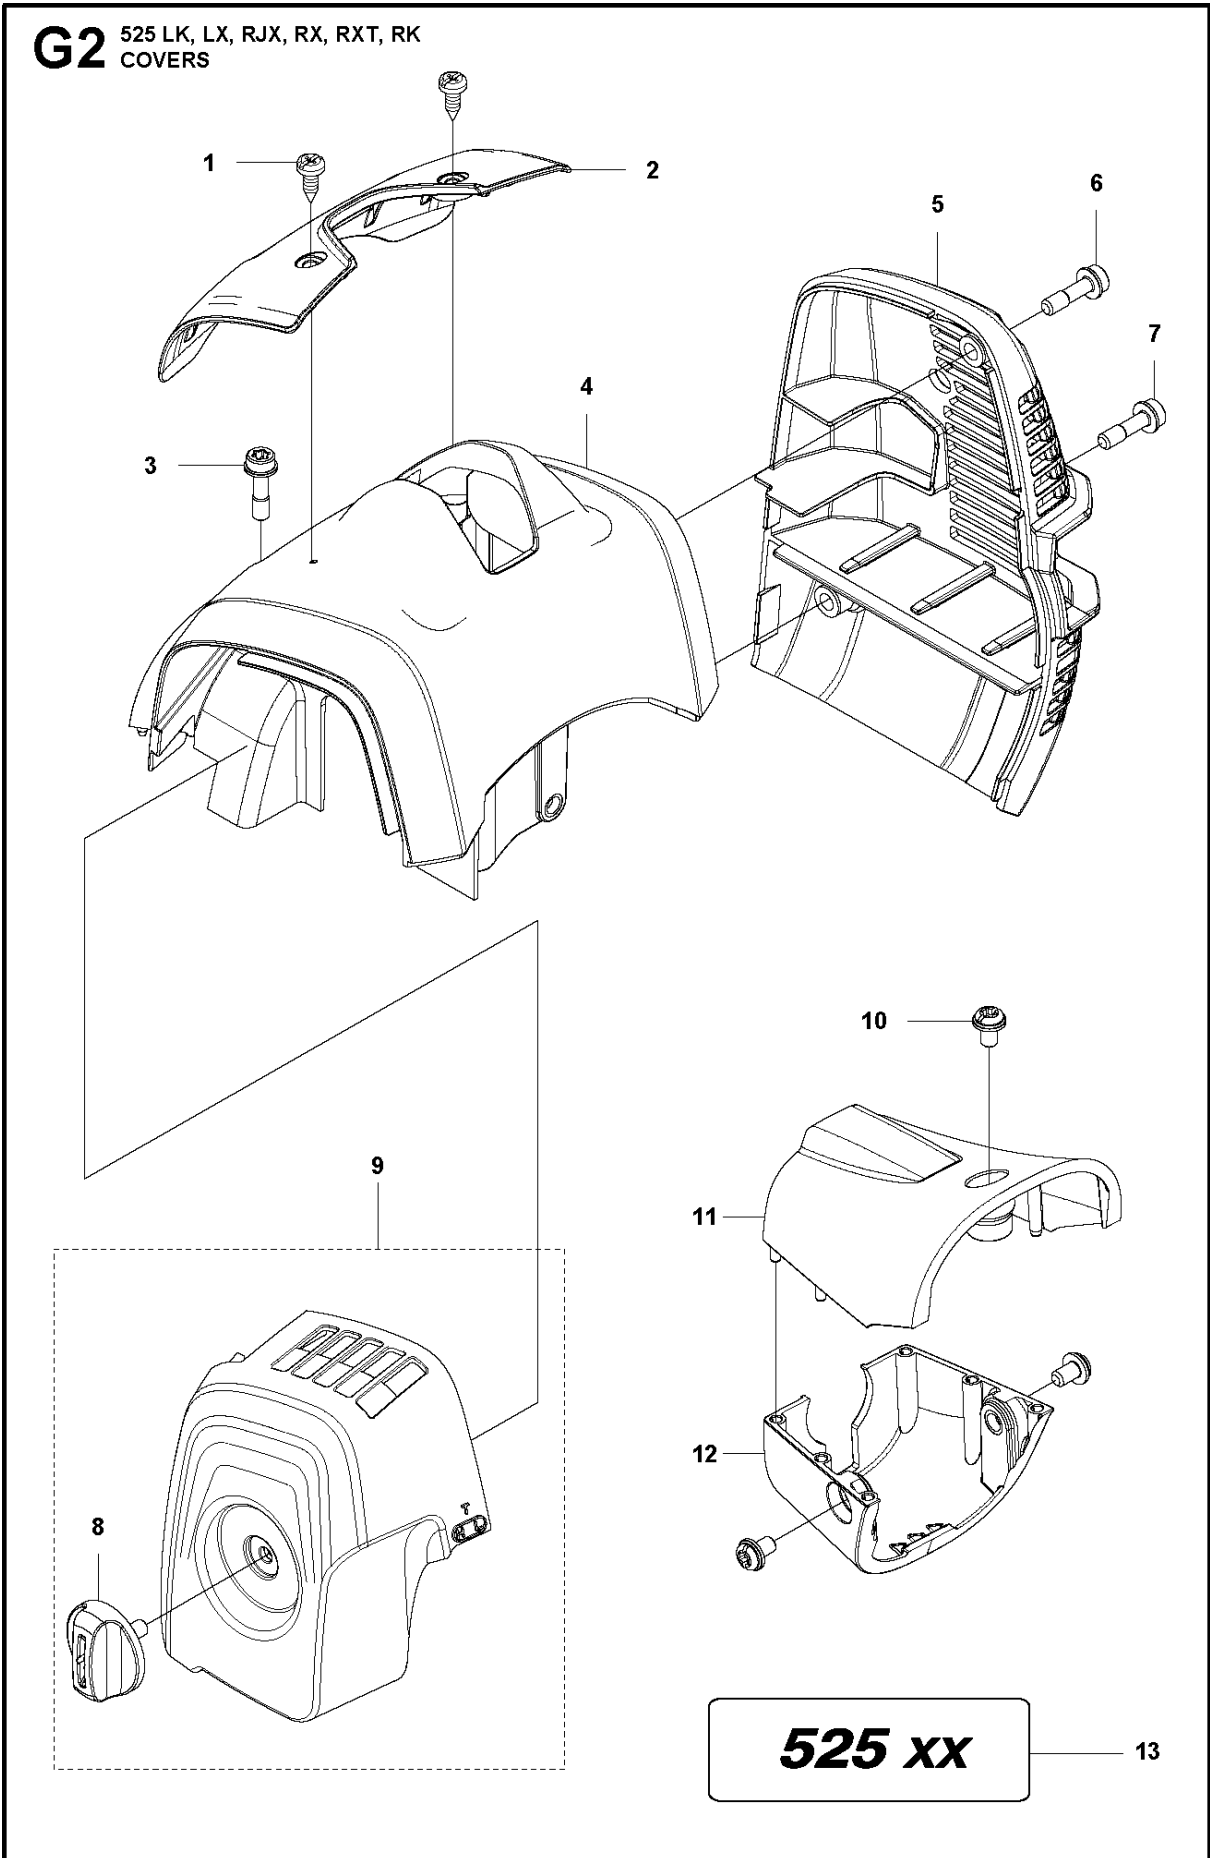

G2 525 LK, LX, RJX, RX, RXT, RK
COVERS

COVER

525 LK

Ref	Part No	Description	Remark	QTY	KIT
1	503 21 35-12	SCREW CCRPANT		2	
2	576 40 45-01	ARM PROTECTION		1	
3	577 81 54-01	BOLT		1	
4	592 62 13-01	CYLINDER COVER	To be used with 576404101 Housing clutch	1	
4	592 62 13-02	CYLINDER COVER	To be used with 588567701 Housing clutch	1	
5	576 40 47-01	MUFFLER GUARD		1	
6	577 81 54-01	BOLT		1	
7	577 81 54-01	BOLT		1	
8	576 99 24-02	KNOB		1	9
9	578 40 88-01	FILTER COVER	US	1	
9	581 04 73-01	FILTER COVER ASSY		1	
10	544 25 68-01	SCREW		3	
11	577 84 82-01	COVER		1	
12	577 84 81-01	COVER		1	
13	579 44 58-13	DECAL	525LK	1