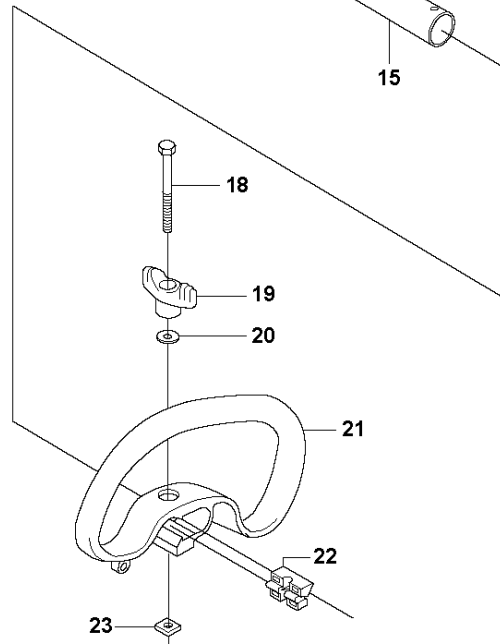

C3 525LK
SHAFT

WARNING!
Operation of this equipment may create sparks that can start fires around dry vegetation. A spark arrestor may be required. The operator should contact local fire agencies for laws or regulations relating to fire prevention requirements.

25

SHAFT

525 LK

Ref	Part No	Description	Remark	QTY KIT	
1	579 19 95-01	TUBE		1	
2	735 58 08-10	LOCKWASHER		1	1
3	537 01 19-01	DRIVE SHAFT	L=843 Ø7mm	1	1
5	544 37 87-01	PLUG		1	1
6	503 78 52-02	SUPPORTING BEARING		1	1
7	576 28 26-01	CLAMPING SLEEVE ASSY		1	
8	731 23 16-01	HEXAGON NUT		1	7
9	525 75 51-04	SCREW ITXSCFM		2	7
10	576 28 24-01	KNOB		1	7
11	725 23 76-01	SCREW		1	7
12	581 50 04-01	DRIVE SHAFT		1	
13	735 58 08-10	LOCKWASHER		1	12
14	581 81 51-02	DRIVE SHAFT	L=696 Ø7mm	1	12
15	579 19 94-01	TUBE	L=650 Ø24mm	1	
16	589 29 51-01	LABEL		1	
17	503 79 56-01	LABEL		1	
18	510 90 61-01	BOLT	RJD, (LK USA) M6x35	1	
18	725 23 80-51	SCREW EHHM	LK M6x50	1	
19	503 87 90-01	KNOB	LK	1	
20	503 23 00-61	WASHER	LK	1	
21	503 87 19-08	HANDLE		1	
22	503 94 03-01	DISTANCE		1	
23	502 19 71-01	SQUARE NUT		1	
24	579 56 23-01	DECAL		1	
25	522 92 86-02	LABEL		1