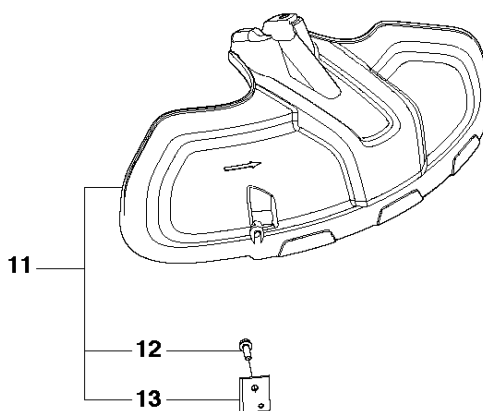

524L, 525L, LS, LST, LK, RJX, RJD, RS, RX, RXT, RK