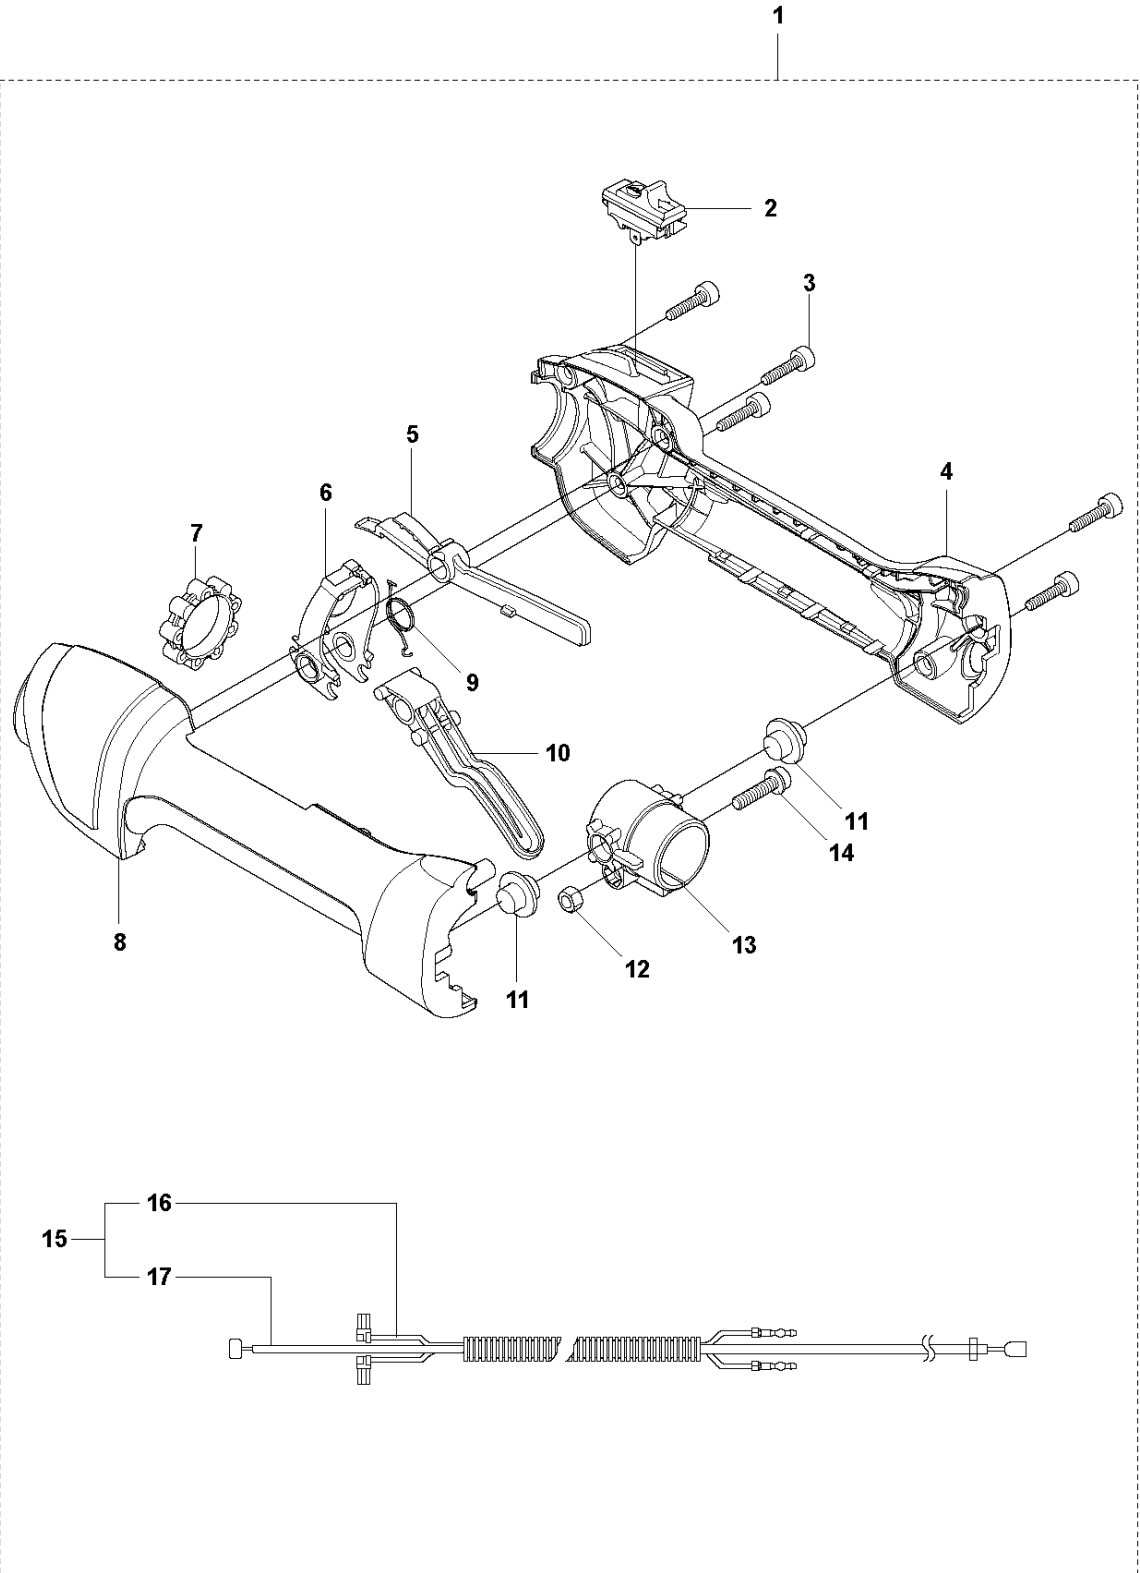

F 524L, 525L, LS, LST, LK, LX, RJX, RJD
THROTTLE CONTROLS

THROTTLE CONTROLS

525 LK

Ref	Part No	Description	Remark	QTY	KIT
1	578 27 95-02	THROTTLE CONTROL	LK, RJD, (LST Australia)	1	
2	537 41 90-01	SWITCH		1	1
3	575 96 05-01	SCREW IHSCT		5	1
4	544 10 02-02	HANDLE HALF	LK, RJD, (LST Australia)	1	1
5	503 87 80-01	THROTTLE LOCKOUT		1	1
6	503 91 81-01	THROTTLE LEVER		1	1
7	503 96 14-01	ABSORBER		1	1
8	544 10 03-02	HANDLE HALF	LK, RJD, (LST Australia)	1	1
9	544 10 08-01	RECOIL SPRING		1	1
10	503 87 79-03	THROTTLE TRIGGER		1	1
11	544 10 17-02	DAMPER	LK, RJD, (LST Australia)	2	1
12	731 23 14-01	HEXAGON NUT		1	1
13	544 11 21-01	RETAINER		1	1
14	506 68 90-01	BOLT		1	1
15	578 27 96-01	WIRING		1	1
16	502 53 16-01	SHORT CIRCUIT CABLE		1	1, 15
17	578 86 78-01	THROTTLE CABLE		1	1, 15