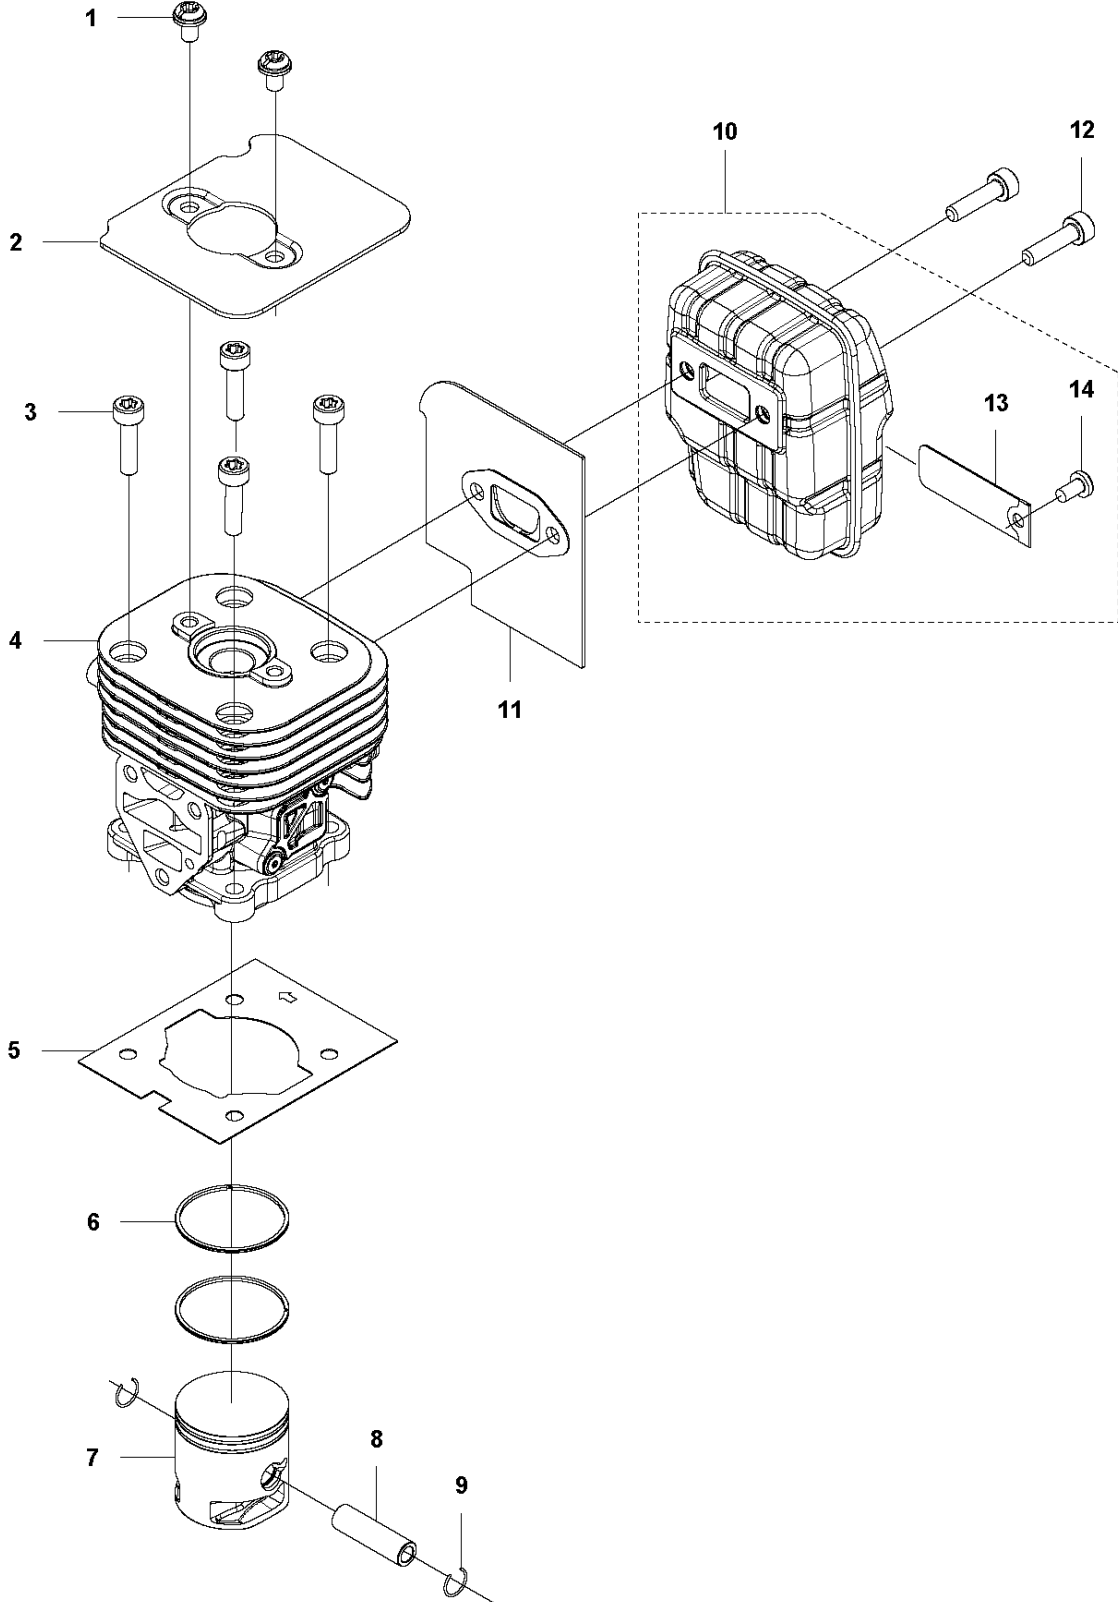

L 524, 525
IGNITION & CLUTCH

IGNITION SYSTEM & CLUTCH

525 LK

Ref	Part No	Description	Remark	QTY	KIT
1	588 14 15-01	IGNITION COIL		1	
2	584 82 66-01	IGNITION CABLE		1	1
3	579 59 07-01	TUBE		1	1
4	586 10 72-01	SPARK PLUG CAP		1	1
5	580 63 48-01	SPRING		1	1
6	584 96 81-01	SPARK PLUG	BPMR-8Y : NGK	1	
7	521 51 58-01	BOLT		2	
8	588 17 14-01	SPACER		2	
9	577 85 17-01	SHORT CIRCUIT CABLE		1	
10	516 12 41-01	SNAP RING		1	
11	581 14 20-01	CLUTCH DRUM		1	
12	513 18 96-01	SCREW		2	
13	521 75 82-01	WASHER		2	
14	585 83 47-01	CLUTCH ASSY		1	
15	576 40 07-01	CLUTCH SPRING		1	14
16	504 11 80-01	NUT		1	
17	578 96 78-01	FLYWHEEL		1	
18	505 05 44-01	WASHER		2	

M 524, 525
CYLINDER PISTON & MUFFLER

CYLINDER, PISTON & MUFFLER

525 LK

Ref	Part No	Description	Remark	QTY	KIT
1	544 25 68-01	SCREW		2	
2	578 78 53-01	PLATE		1	
3	504 11 43-01	SCREW		4	
4	577 97 90-01	CYLINDER		1	
5	576 39 87-02	GASKET		1	
6	506 61 81-01	RING		2	
7	577 91 74-01	PISTON		1	
8	505 04 07-01	PIN		1	
9	505 04 52-01	RING		2	
10	585 24 86-01	MUFFLER		1	
10	585 03 29-01	MUFFLER ASSY	Australia / New Zealand	1	
11	578 40 81-01	GASKET		1	
10	580 52 36-01	MUFFLER ASSY	US	1	
12	504 11 43-01	SCREW		2	
13	580 51 44-01	SPARK ARRESTER		1	10
14	729 57 74-05	SCREW CRPANT		1	10