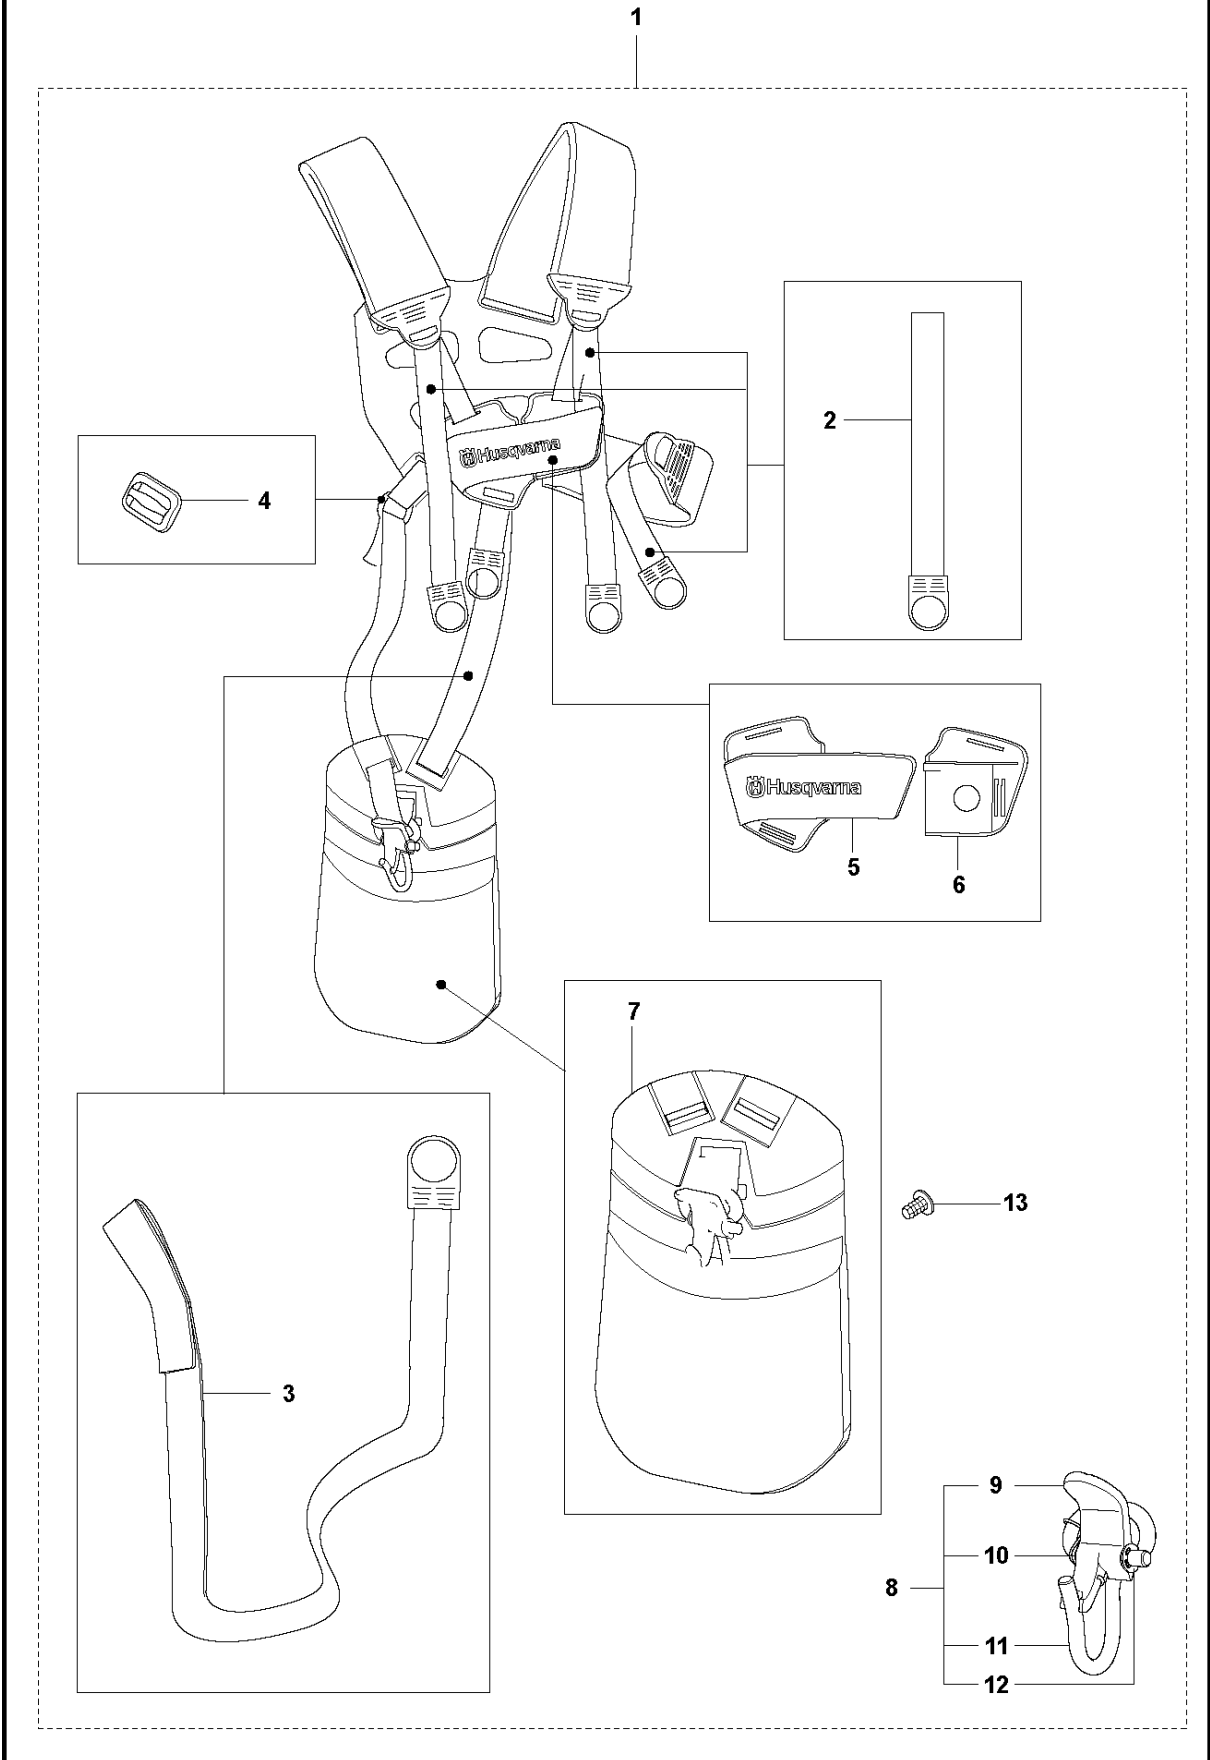

R2 524L, 525L, LS, LST, LK, RJX, RJD, RS, RX, RXT, RK
ACCESSORIES

ACCESSORIES

525 LK

Ref	Part No	Description	Remark	QTY	KIT
1	502 28 59-01	STOP		1	
2	575 73 82-02	COMBINATION WRENCH		1	
3	501 60 02-03	SCREWDRIVER		1	
4	502 21 58-01	WRENCH		1	
5	531 00 92-48	FILTER OIL		1	
6	503 97 64-01	GREASE		1	
7	537 35 36-01	LOOP		1	
8	537 13 04-02	KNOB		1	7
9	537 35 01-01	LOOP		1	7
10	725 23 31-51	SCREW		1	7
11	537 31 29-01	TRANSPORT GUARD	200 - 275mm	1	
12	537 21 62-01	HARNESS		1	
12	537 21 62-02	HARNESS	USA	1	
13	537 21 63-01	HARNESS		1	
13	537 21 63-02	HARNESS	USA	1	
14	503 73 40-01	FRONT PIECE		1	13
15	503 73 41-02	BUCKLE		1	13
16	502 02 28-02	WELT HOOK		1	13

S Duo Balance
HARNESS

HARNESS

525 LK

Ref	Part No	Description	Remark	QTY	KIT
1	537 27 57-01	HARNESS		1	
1	537 27 57-03	HARNESS	US	1	1
2	503 99 61-01	BAND		3	1
3	503 99 61-03	BAND		1	1
4	537 11 35-01	RETAINER		1	1
5	537 28 84-01	BUCKLE		1	1
6	537 28 83-01	BUCKLE		1	1
7	537 27 59-01	HIP PAD		1	1
8	502 02 28-01	HOOK		1	1
9	502 02 30-02	LOCK		1	1,8
10	502 02 38-01	SPRING		1	1,8
11	502 02 29-02	HOOK		1	1,8
12	735 31 09-20	E-CLIP		1	1,8
13	537 17 54-01	HIP PAD		3	1