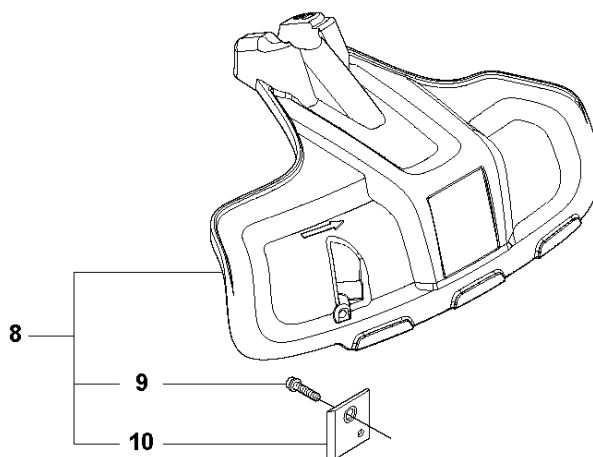

524L, 525L, LS, LST, LK, RJX, RJD, RS, RX, RXT, RK