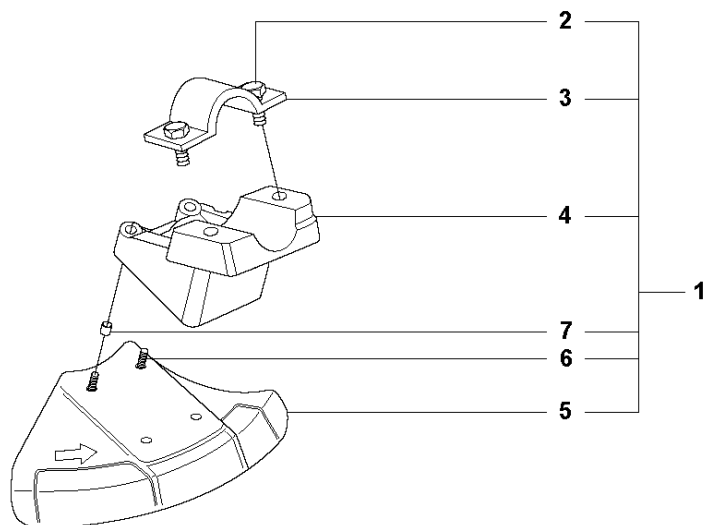

R1 525 RX, RXT, RK
ACCESSORIES