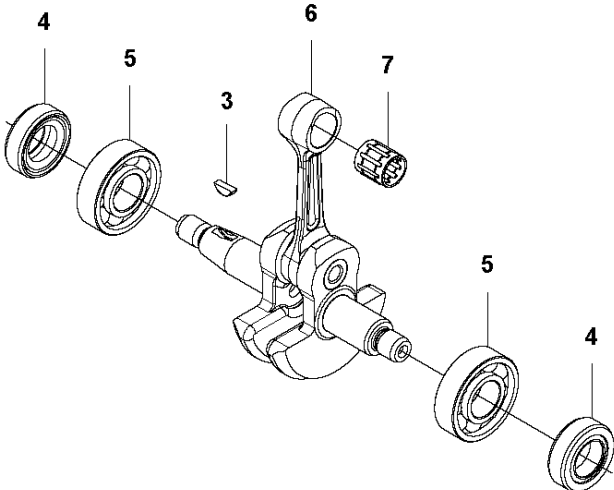

P 524, 525
CRANK SHAFT

CRANKSHAFT

525 LK

Ref	Part No	Description	Remark	QTY KIT
1	576 40 46-01	MUFFLER		1
2	544 25 68-01	SCREW		1
3	506 68 94-01	KEY		1
4	504 12 15-01	SEALING		2
5	506 61 03-01	BEARING		2
6	579 22 32-01	CRANKSHAFT		1
7	576 40 27-01	BEARING		1