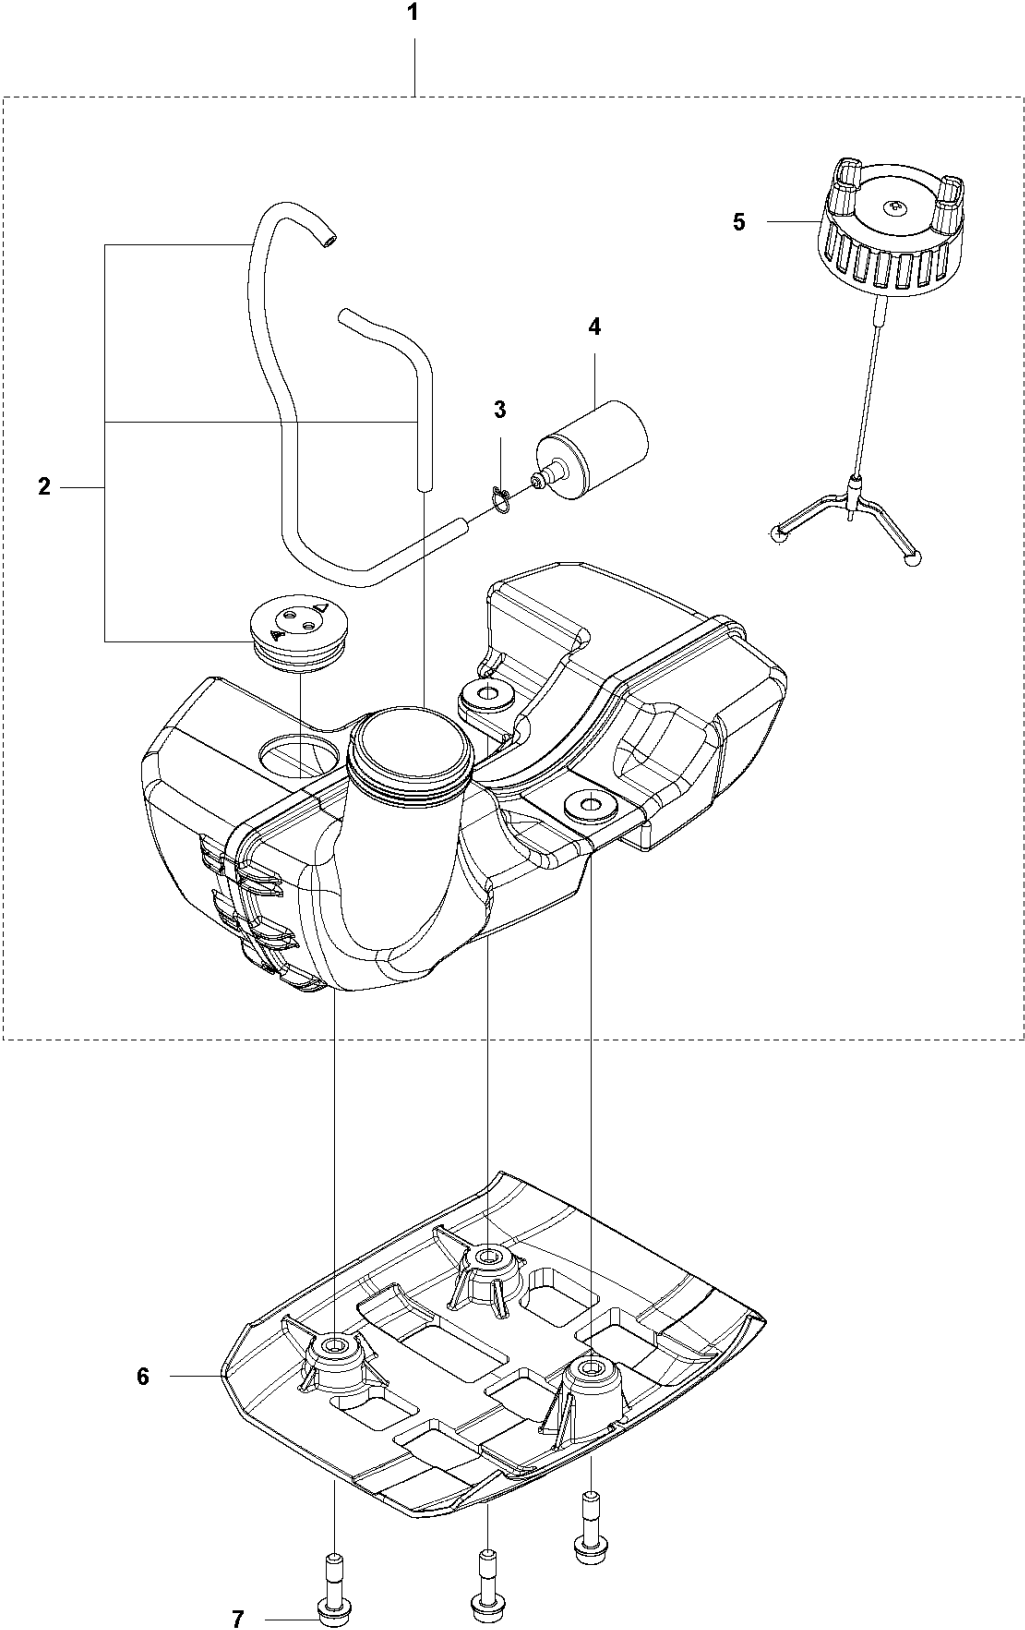

K2 524L, 525LK, LX, RJX, RX, RXT, RK

FUEL TANK

FUEL TANK

525 LK

Ref	Part No	Description	Remark	QTY	KIT
1	576 40 51-02	FUEL TANK		1	
1	576 40 51-01	FUEL TANK	US	1	
2	577 50 99-03	PIPE		1	1
3	506 70 70-01	CLIP		1	1
2	579 21 03-02	HOSE ASSY	US	1	
4	503 44 32-01	FUEL FILTER		1	1
5	579 64 57-03	TANK CAP		1	1
6	576 40 49-01	SKID PLATE		1	
7	577 81 54-01	BOLT		1