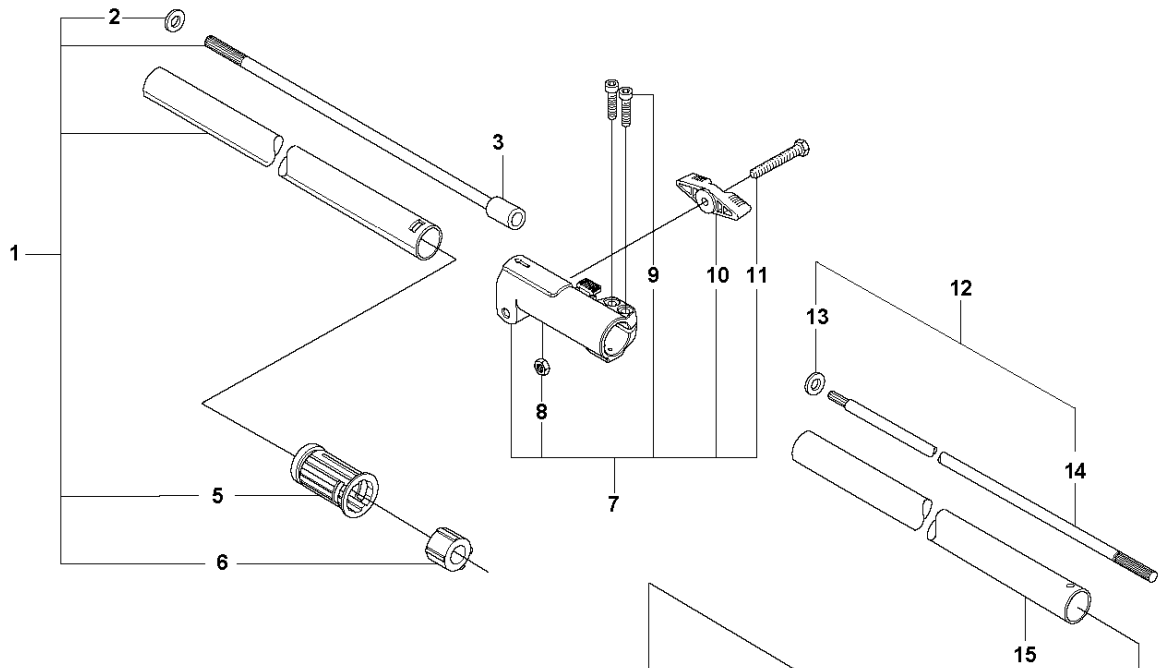

C3 525LK
SHAFT

WARNING!
Operation of this equipment may create sparks that can start fires around dry vegetation. A spark arrestor may be required. The operator should contact local fire agencies for laws or regulations relating to fire prevention requirements.

25

SHAFT

525 LK

Ref	Part No	Description	Remark	QTY KIT	
1	579 19 95-01	TUBE		1	
2	735 58 08-10	LOCKWASHER		1	1
3	537 01 19-01	DRIVE SHAFT	L=843 Ø7mm	1	1
5	544 37 87-01	PLUG		1	1
6	503 78 52-02	SUPPORTING BEARING		1	1
7	576 28 26-01	CLAMPING SLEEVE ASSY		1	
8	731 23 16-01	HEXAGON NUT		1	7
9	525 75 51-04	SCREW ITXSCFM		2	7
10	576 28 24-01	KNOB		1	7
11	725 23 76-01	SCREW		1	7
12	581 50 04-01	DRIVE SHAFT		1	
13	735 58 08-10	LOCKWASHER		1	12
14	581 81 51-02	DRIVE SHAFT	L=696 Ø7mm	1	12
15	579 19 94-01	TUBE	L=650 Ø24mm	1	
16	589 29 51-01	LABEL		1	
17	503 79 56-01	LABEL		1	
18	510 90 61-01	BOLT	RJD, (LK USA) M6x35	1	
18	725 23 80-51	SCREW EHHM	LK M6x50	1	
19	503 87 90-01	KNOB	LK	1	
20	503 23 00-61	WASHER	LK	1	
21	503 87 19-08	HANDLE		1	
22	503 94 03-01	DISTANCE		1	
23	502 19 71-01	SQUARE NUT		1	
24	579 56 23-01	DECAL		1	
25	522 92 86-02	LABEL		1