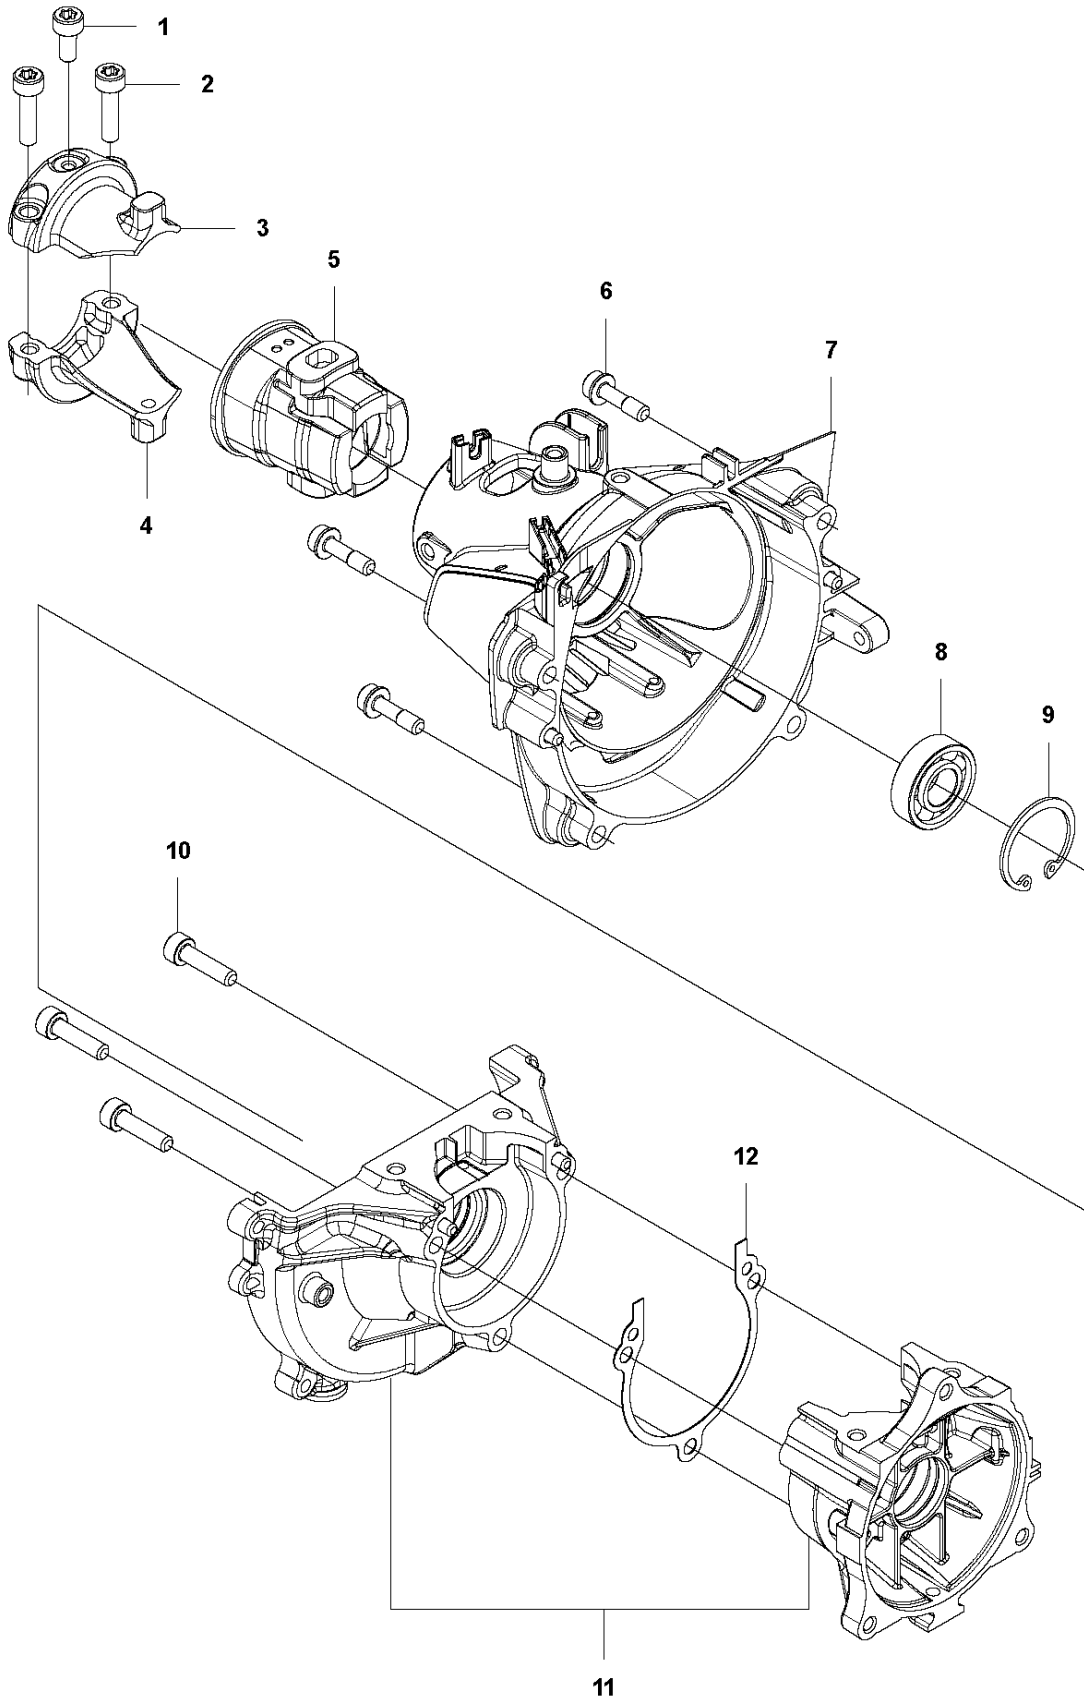

L 524, 525
IGNITION & CLUTCH

IGNITION SYSTEM & CLUTCH

525 LK

Ref	Part No	Description	Remark	QTY	KIT
1	588 14 15-01	IGNITION COIL		1	
2	584 82 66-01	IGNITION CABLE		1	1
3	579 59 07-01	TUBE		1	1
4	586 10 72-01	SPARK PLUG CAP		1	1
5	580 63 48-01	SPRING		1	1
6	584 96 81-01	SPARK PLUG	BPMR-8Y : NGK	1	
7	521 51 58-01	BOLT		2	
8	588 17 14-01	SPACER		2	
9	577 85 17-01	SHORT CIRCUIT CABLE		1	
10	516 12 41-01	SNAP RING		1	
11	581 14 20-01	CLUTCH DRUM		1	
12	513 18 96-01	SCREW		2	
13	521 75 82-01	WASHER		2	
14	585 83 47-01	CLUTCH ASSY		1	
15	576 40 07-01	CLUTCH SPRING		1	14
16	504 11 80-01	NUT		1	
17	578 96 78-01	FLYWHEEL		1	
18	505 05 44-01	WASHER		2	

M 524, 525
CYLINDER PISTON & MUFFLER

CYLINDER, PISTON & MUFFLER

525 LK

Ref	Part No	Description	Remark	QTY	KIT
1	544 25 68-01	SCREW		2	
2	578 78 53-01	PLATE		1	
3	504 11 43-01	SCREW		4	
4	577 97 90-01	CYLINDER		1	
5	576 39 87-02	GASKET		1	
6	506 61 81-01	RING		2	
7	577 91 74-01	PISTON		1	
8	505 04 07-01	PIN		1	
9	505 04 52-01	RING		2	
10	585 24 86-01	MUFFLER		1	
10	585 03 29-01	MUFFLER ASSY	Australia / New Zealand	1	
11	578 40 81-01	GASKET		1	
10	580 52 36-01	MUFFLER ASSY	US	1	
12	504 11 43-01	SCREW		2	
13	580 51 44-01	SPARK ARRESTER		1	10
14	729 57 74-05	SCREW CRPANT		1	10

N 524, 525
CRANK CASE

CRANKCASE

525 LK

Ref	Part No	Description	Remark	QTY KIT
1	529 26 81-01	BOLT		1
2	577 94 20-01	BOLT		2
3	576 42 07-02	BRACKET		1
4	576 42 08-02	BRACKET		1
5	576 42 05-01	CUSHION		1
6	577 81 54-01	BOLT		4
7	588 56 77-01	HOUSING		1
8	525 95 32-01	BEARING		1
9	506 60 99-01	SNAP RING		1
10	504 11 43-01	SCREW		3
11	581 30 86-01	CRANKCASE		1
12	576 39 95-02	GASKET		1

P 524, 525
CRANK SHAFT

CRANKSHAFT

525 LK

Ref	Part No	Description	Remark	QTY KIT
1	576 40 46-01	MUFFLER		1
2	544 25 68-01	SCREW		1
3	506 68 94-01	KEY		1
4	504 12 15-01	SEALING		2
5	506 61 03-01	BEARING		2
6	579 22 32-01	CRANKSHAFT		1
7	576 40 27-01	BEARING		1