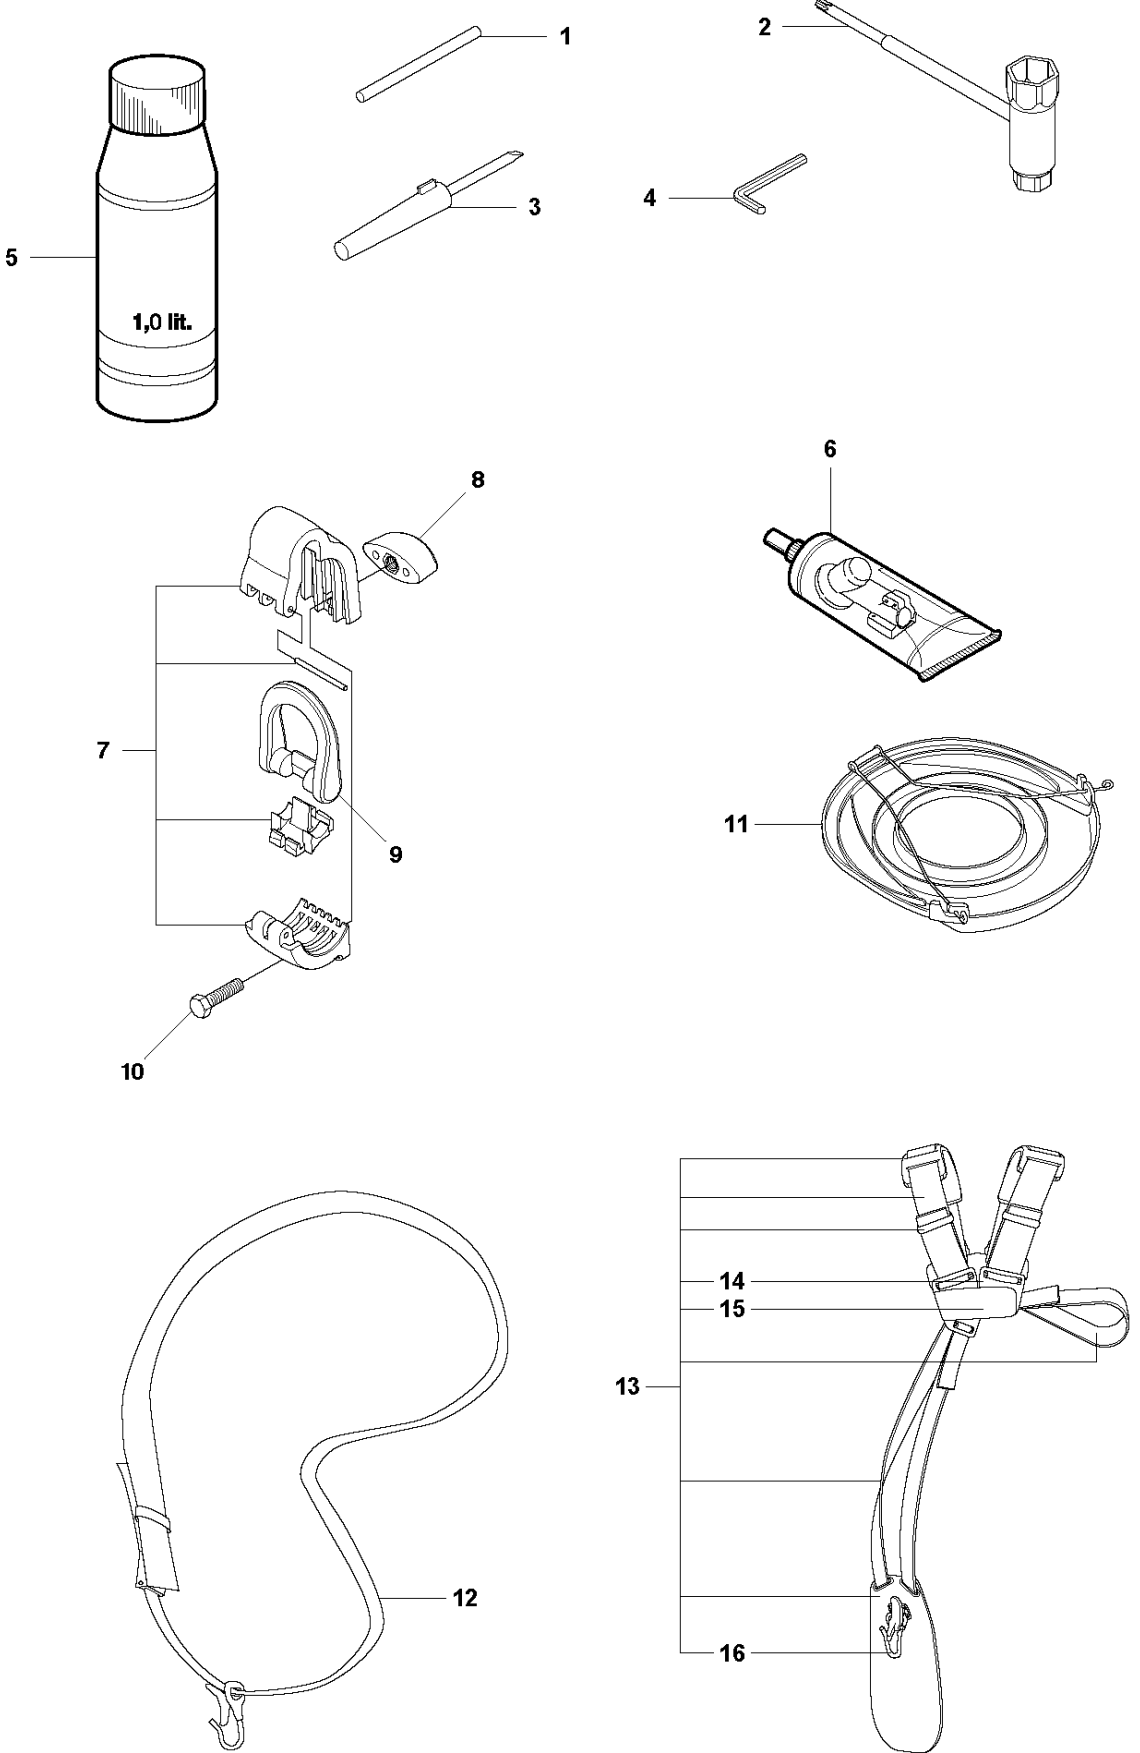

R2 524L, 525L, LS, LST, LK, RJX, RJD, RS, RX, RXT, RK
ACCESSORIES

ACCESSORIES

525 LK

Ref	Part No	Description	Remark	QTY	KIT
1	502 28 59-01	STOP		1	
2	575 73 82-02	COMBINATION WRENCH		1	
3	501 60 02-03	SCREWDRIVER		1	
4	502 21 58-01	WRENCH		1	
5	531 00 92-48	FILTER OIL		1	
6	503 97 64-01	GREASE		1	
7	537 35 36-01	LOOP		1	
8	537 13 04-02	KNOB		1	7
9	537 35 01-01	LOOP		1	7
10	725 23 31-51	SCREW		1	7
11	537 31 29-01	TRANSPORT GUARD	200 - 275mm	1	
12	537 21 62-01	HARNESS		1	
12	537 21 62-02	HARNESS	USA	1	
13	537 21 63-01	HARNESS		1	
13	537 21 63-02	HARNESS	USA	1	
14	503 73 40-01	FRONT PIECE		1	13
15	503 73 41-02	BUCKLE		1	13
16	502 02 28-02	WELT HOOK		1	13