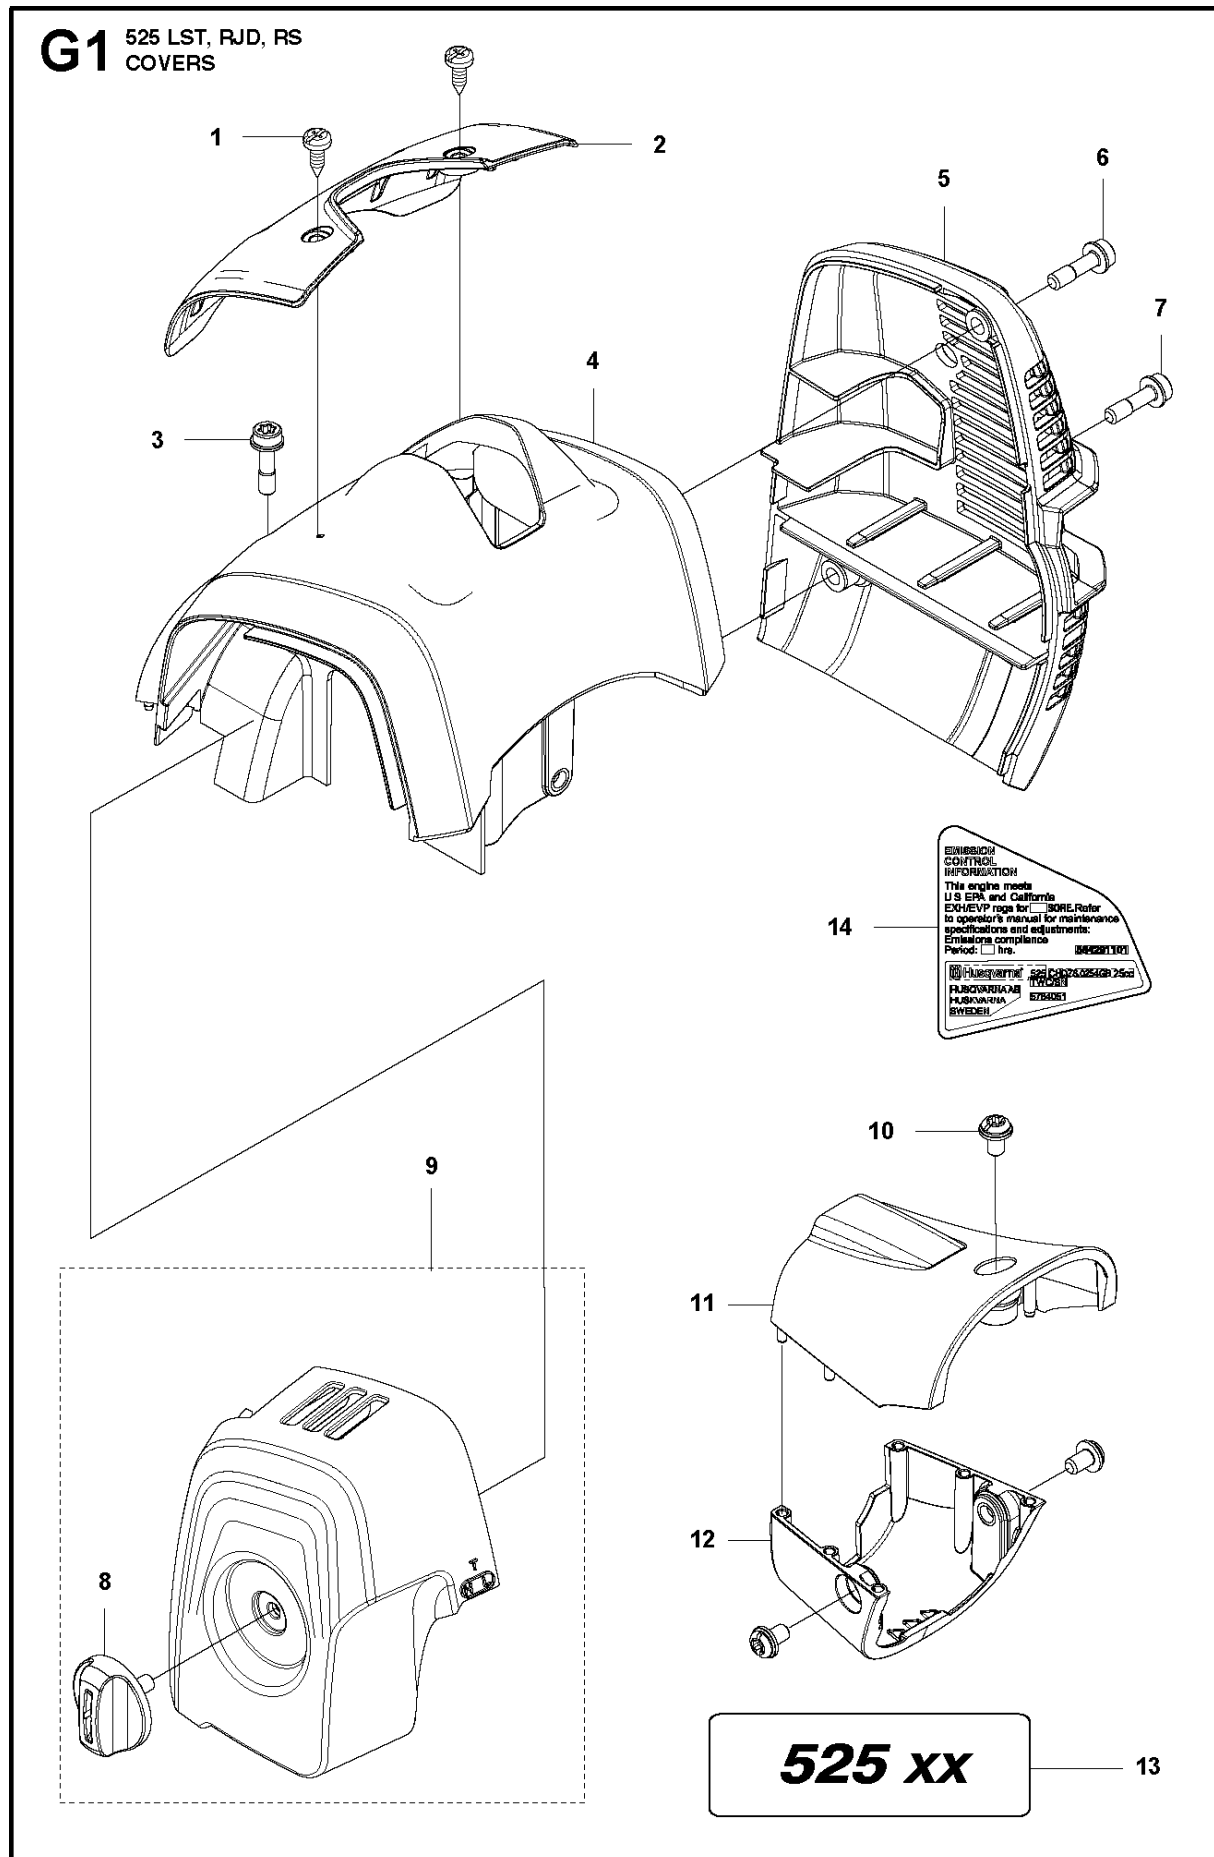

G1

525 LST, RJD, RS
COVERS

COVER

525 LST

Ref	Part No	Description	Remark	QTY	KIT
1	503 21 35-12	SCREW CCRPANT		2	
2	576 40 45-01	ARM PROTECTION		1	
3	577 81 54-01	BOLT		1	
4	592 62 13-01	CYLINDER COVER	To be used with 576404101 Housing clutch	1	
4	592 62 13-02	CYLINDER COVER	To be used with 588567701 Housing clutch	1	
5	576 40 47-01	MUFFLER GUARD		1	
6	577 81 54-01	BOLT		1	
7	577 81 54-01	BOLT		1	
8	576 99 24-02	KNOB		1	9
9	578 40 88-01	FILTER COVER		1	
10	544 25 68-01	SCREW		3	
11	577 84 82-01	COVER		1	
12	577 84 81-01	COVER		1	
13	579 44 58-04	DECAL	525LS	1	
13	579 44 58-05	DECAL	525LST	1	
14	584 29 11-09	DECAL		1