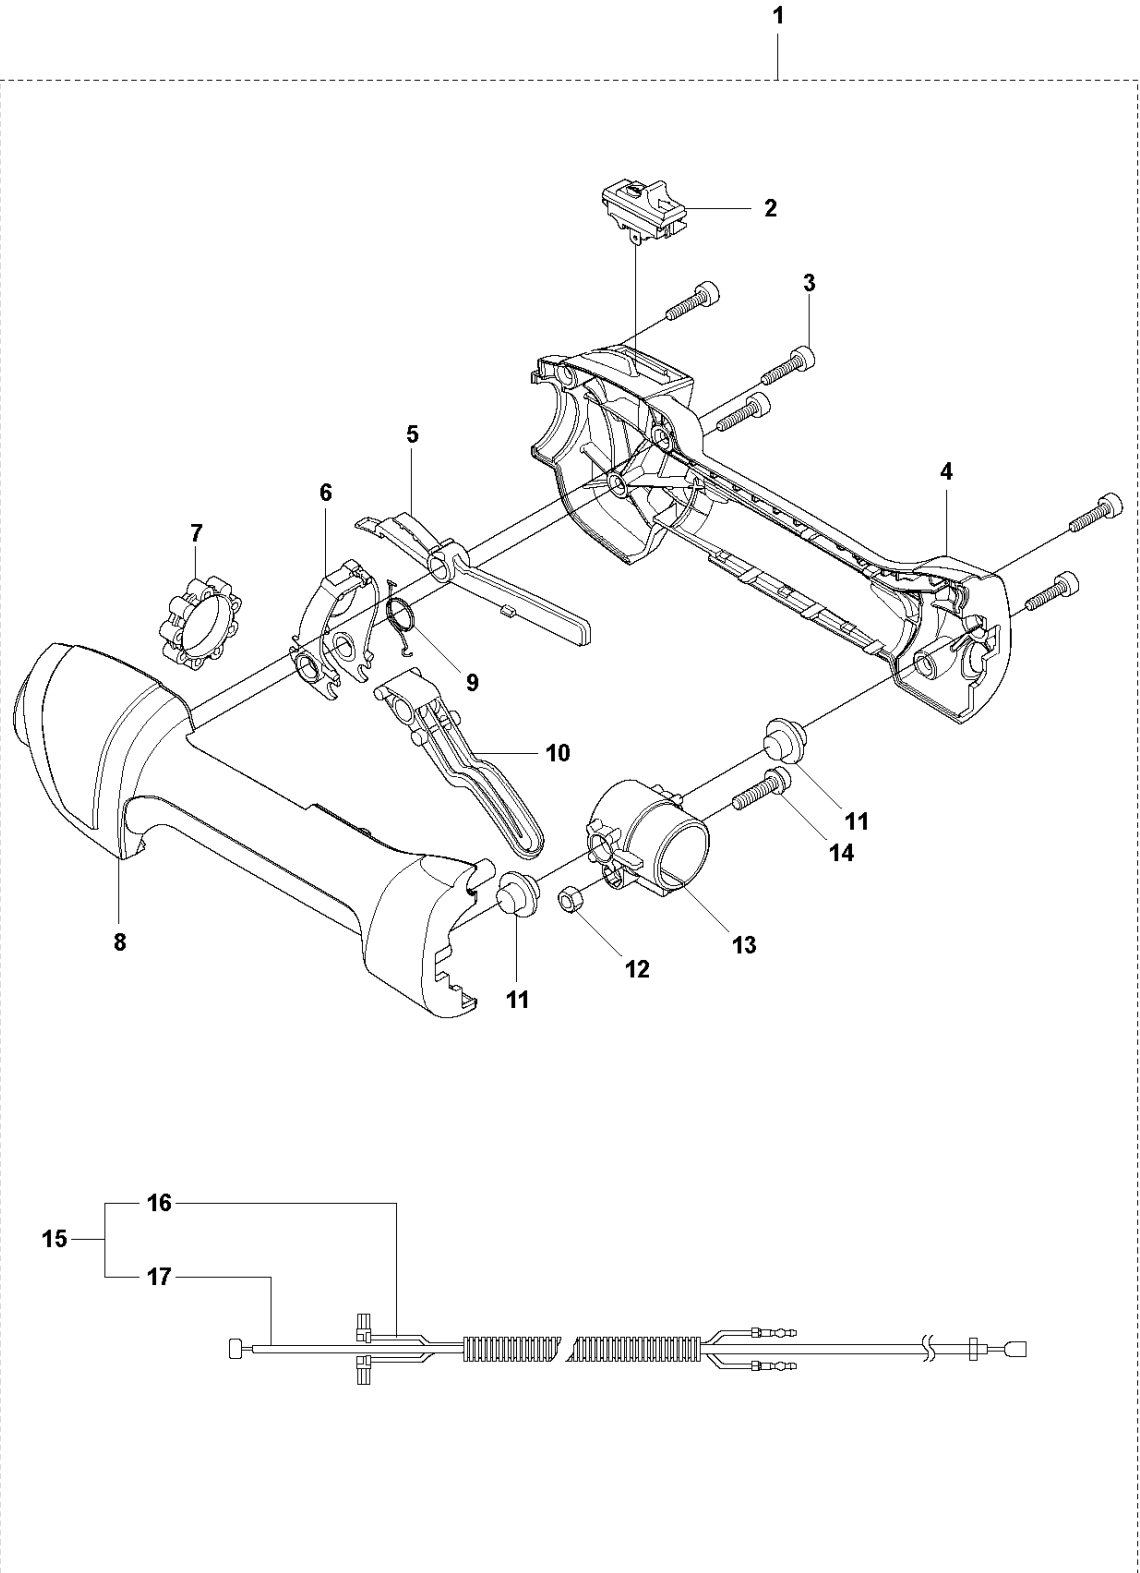

F 524L, 525L, LS, LST, LK, LX, RJX, RJD
THROTTLE CONTROLS

THROTTLE CONTROLS

525 LST

Ref	Part No	Description	Remark	QTY	KIT
1	578 27 95-03	THROTTLE CONTROL	LS,LST	1	
2	537 41 90-01	SWITCH		1	1
3	575 96 05-01	SCREW IHSCT		5	1
4	544 23 84-01	HANDLE HALF	L, LS, LST, RJX	1	1
5	503 87 80-01	THROTTLE LOCKOUT		1	1
6	503 91 81-01	THROTTLE LEVER		1	1
7	503 96 14-01	ABSORBER		1	1
8	544 23 85-01	HANDLE HALF	L, LS, LST, RJX	1	1
9	544 10 08-01	RECOIL SPRING		1	1
10	503 87 79-03	THROTTLE TRIGGER		1	1
11	590 04 21-01	DAMPER	LS,LST	2	1
12	731 23 14-01	HEXAGON NUT		1	1
13	589 63 85-01	RETAINER	LS,LST	1	1
14	506 68 90-01	BOLT		1	1
15	578 27 96-01	WIRING		1	1
16	502 53 16-01	SHORT CIRCUIT CABLE		1	1, 15
17	578 86 78-01	THROTTLE CABLE		1	1, 15