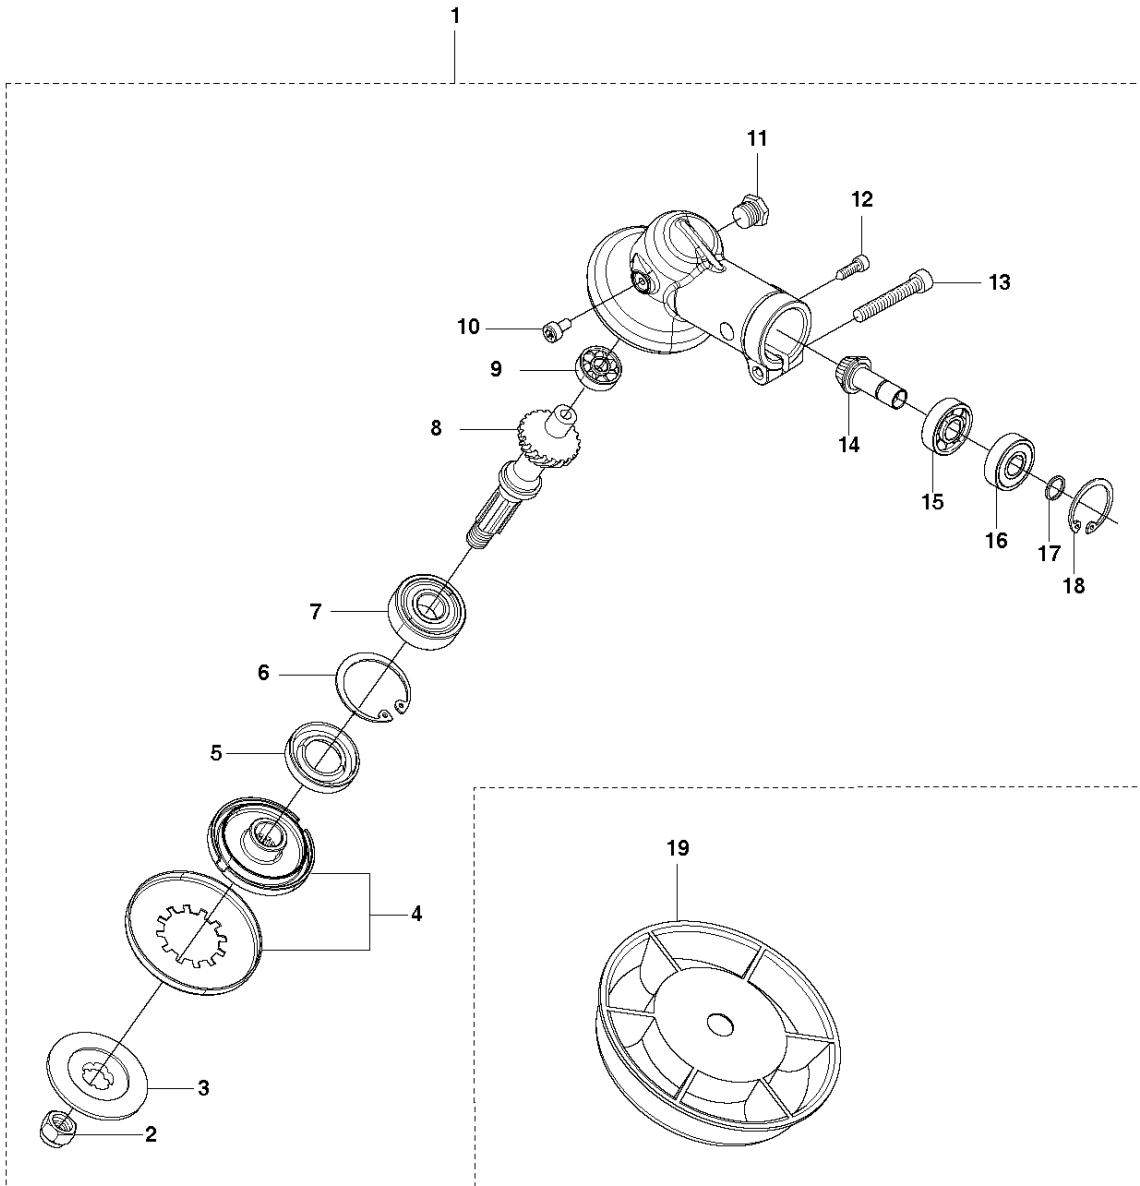

# SPARE PARTS LIST

BRUSHCUTTERS/CLEARING SAWS

525 LST

**A2** 525 LST  
BEVEL GEAR

## BEVEL GEAR

525 LST

Ref	Part No	Description	Remark	QTY	KIT
1	584 96 46-01	BEVEL GEAR ASSY		1	
2	503 85 63-01	NUT		1	1
3	537 28 56-01	SUPPORT FLANGE		1	1
4	584 44 22-01	DRIVER		1	1
5	577 45 79-01	SEAL		1	1
6	504 12 10-01	SNAP RING		1	1
7	510 56 97-01	BEARING		1	1
8	584 44 20-01	GEAR		1	1
9	516 12 77-01	BEARING		1	1
10	578 39 48-01	BOLT		1	1
11	576 39 90-01	SCREW		1	1
12	521 51 59-01	BOLT		1	1
13	577 94 20-01	BOLT		1	1
14	577 45 77-01	PINION		1	1
15	505 16 92-01	BEARING		1	1
16	505 16 93-01	BEARING		1	1
17	521 82 18-01	RING		1	1
18	505 16 94-01	SNAP RING		1	1
19	503 89 01-01	SUPPORT CUP		1	
20	521 51 59-01	BOLT		1	
21	512 84 64-01	BOLT		1	
22	581 22 73-01	BRACKET		1	

## THROTTLE CONTROLS

525 LST

Ref	Part No	Description	Remark	QTY	KIT
1	578 27 95-03	THROTTLE CONTROL	LS,LST	1	
2	537 41 90-01	SWITCH		1	1
3	575 96 05-01	SCREW IHSCT		5	1
4	544 23 84-01	HANDLE HALF	L, LS, LST, RJX	1	1
5	503 87 80-01	THROTTLE LOCKOUT		1	1
6	503 91 81-01	THROTTLE LEVER		1	1
7	503 96 14-01	ABSORBER		1	1
8	544 23 85-01	HANDLE HALF	L, LS, LST, RJX	1	1
9	544 10 08-01	RECOIL SPRING		1	1
10	503 87 79-03	THROTTLE TRIGGER		1	1
11	590 04 21-01	DAMPER	LS,LST	2	1
12	731 23 14-01	HEXAGON NUT		1	1
13	589 63 85-01	RETAINER	LS,LST	1	1
14	506 68 90-01	BOLT		1	1
15	578 27 96-01	WIRING		1	1
16	502 53 16-01	SHORT CIRCUIT CABLE		1	1, 15
17	578 86 78-01	THROTTLE CABLE		1	1, 15