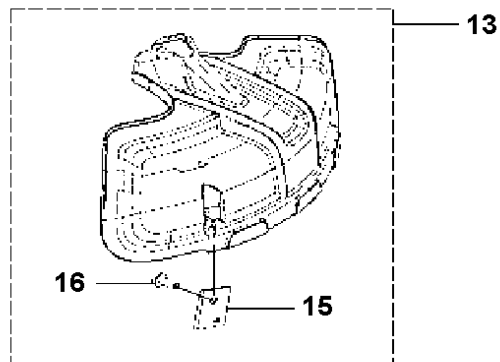

524L, 525L, LS, LST, LK, R1X, R1D, R5, RX, RXT, RK