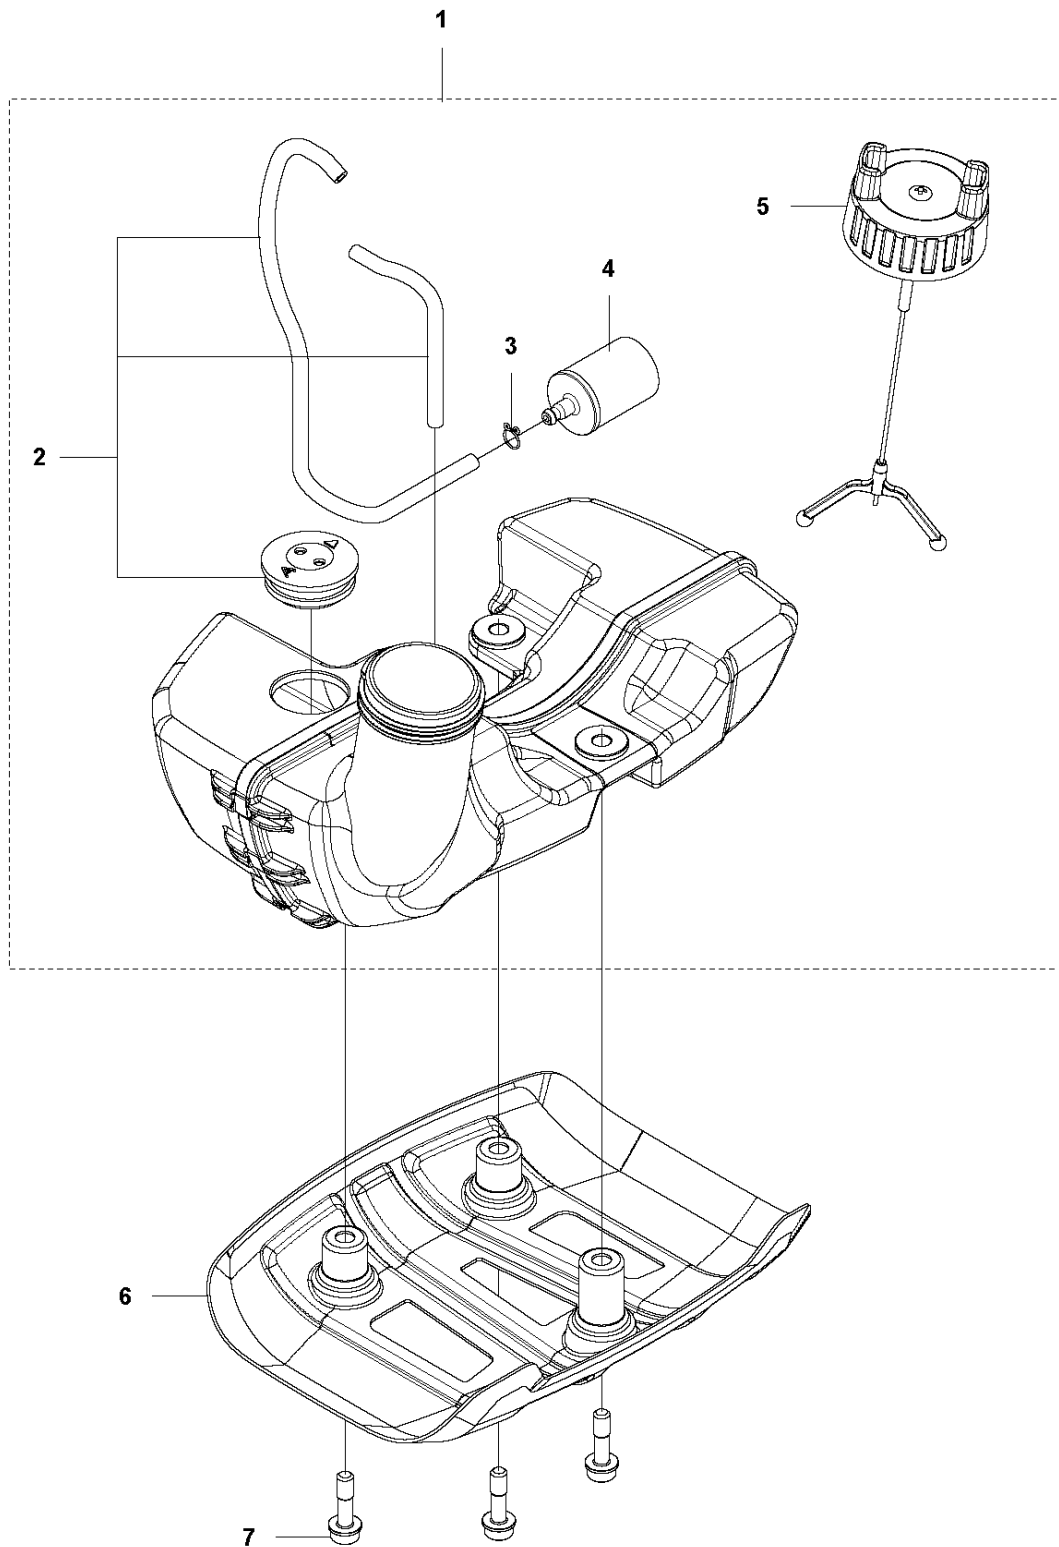

K1 525L, LS, LST, RJD, RS
FUEL TANK

FUEL TANK

525 LST

Ref	Part No	Description	Remark	QTY	KIT
1	576 40 51-01	FUEL TANK	USA, Australia/New Zealand	1	
2	586 35 96-05	HOSE ASSY		1	1
3	506 70 70-01	CLIP		1	1
4	503 44 32-01	FUEL FILTER		1	1
5	579 64 57-03	TANK CAP		1	1
6	576 40 55-01	SKID PLATE		1	
7	577 81 54-01	BOLT		3