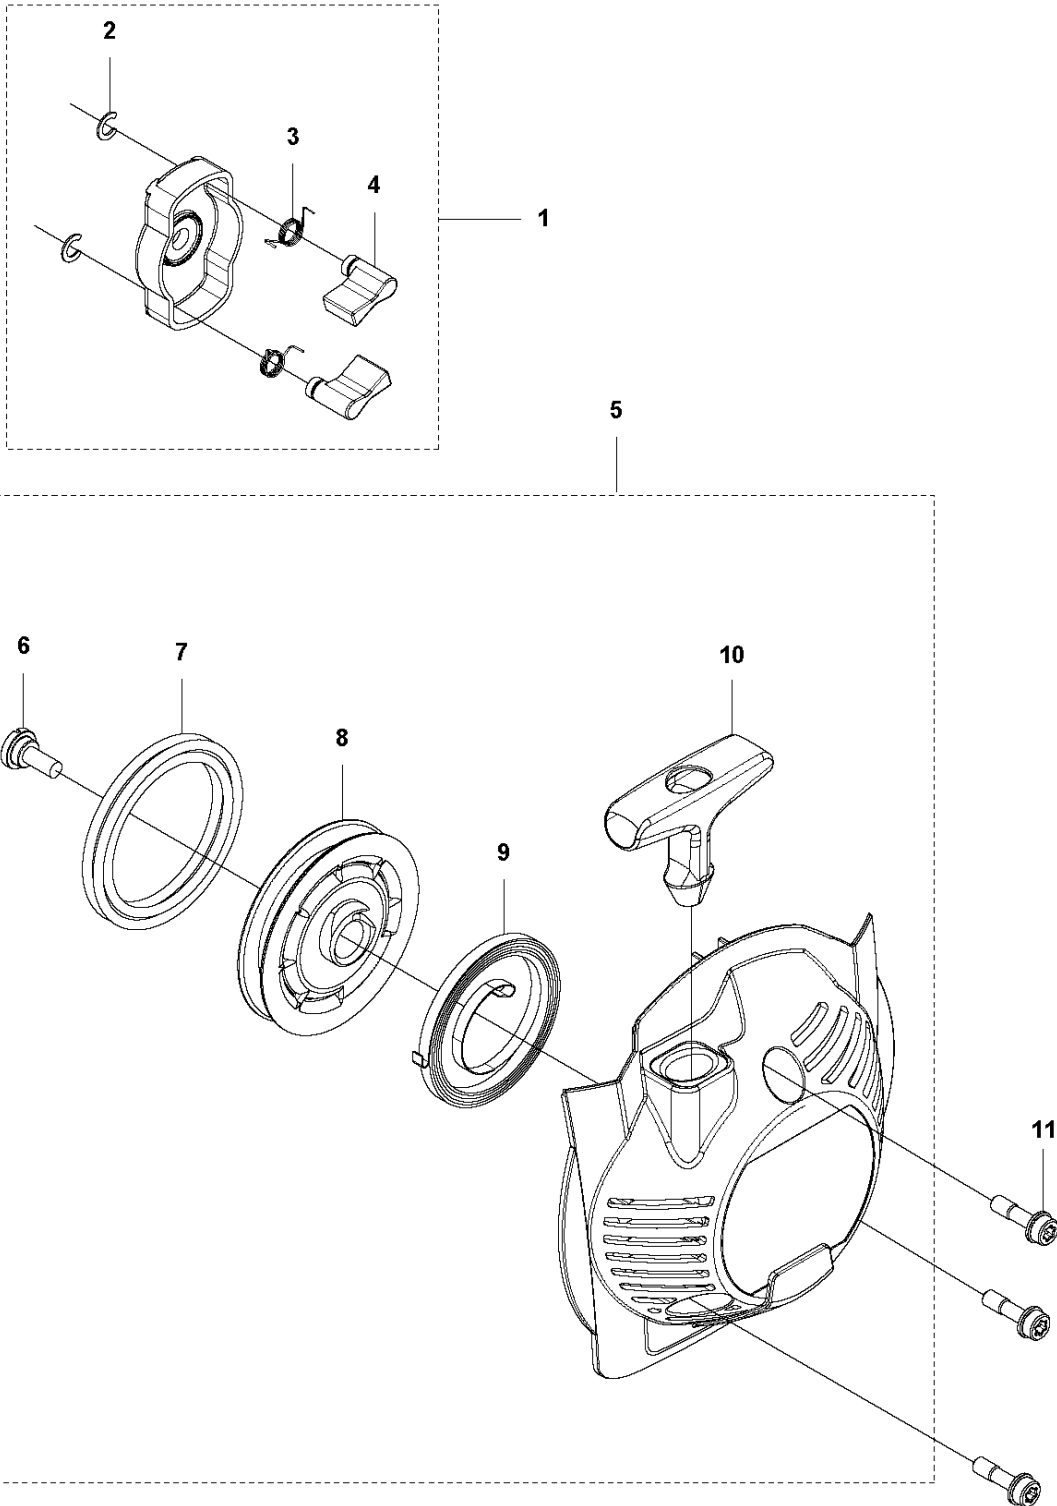

J1 524L, 525L, 525LS, LST, RJD, RS
STARTER

STARTER

525 LST

Ref	Part No	Description	Remark	QTY	KIT
1	581 14 65-01	STARTER PULLEY		1	
2	521 60 04-01	E-RING		2	1
3	521 60 03-01	SPRING		2	1
4	521 60 02-01	RATCHET		2	1
5	578 99 25-01	STARTER		1	
6	506 61 30-01	SCREW		1	5
7	579 06 46-01	ROPE		1	5
8	579 06 48-01	STARTER PULLEY		1	5
9	504 11 50-01	SPIRAL SPRING		1	5
10	575 48 95-01	STARTER HANDLE		1	5
11	577 81 54-01	BOLT		3	
12	579 36 96-01	DECAL		1