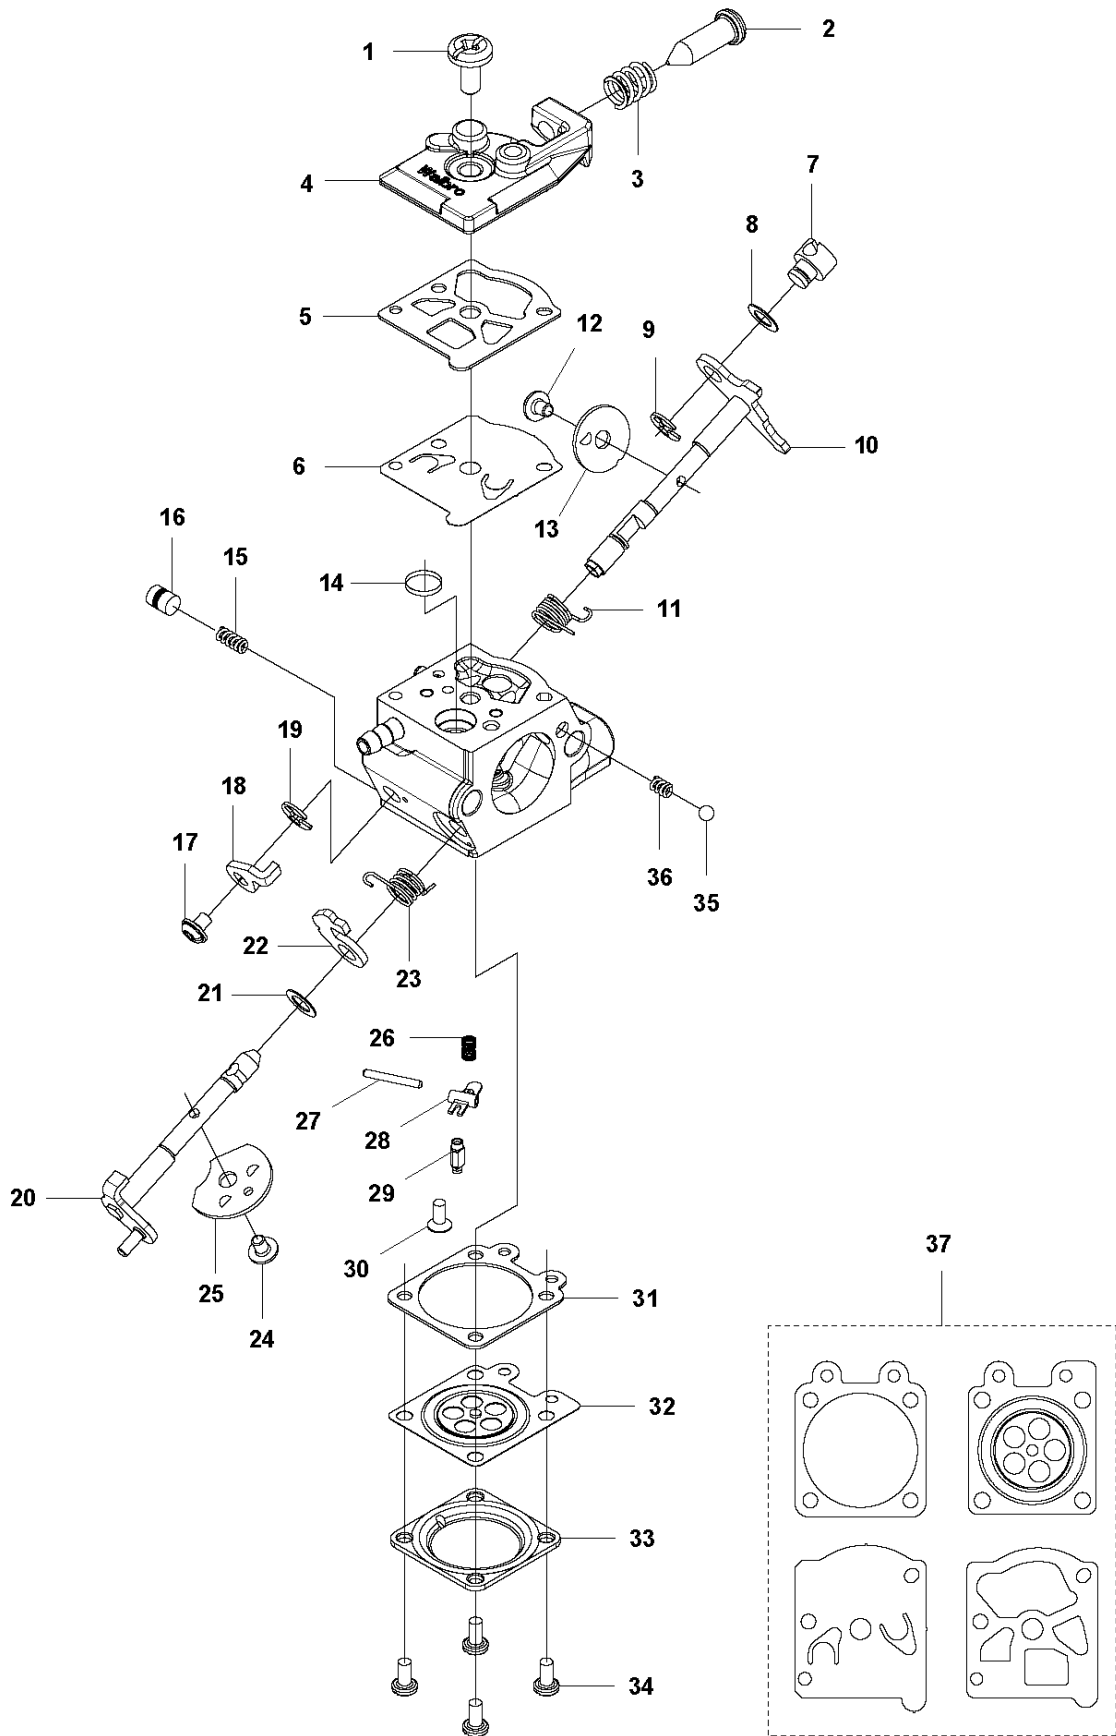

Q 524, 525
CARBURETOR

CARBURETOR

525 LST

Ref	Part No	Description	Remark	QTY KIT
1	520 97 63-01	SCREW		1
2	577 81 57-01	SCREW		1
3	513 59 32-01	SPRING		1
4	579 19 06-01	COVER		1
5	520 95 48-01	GASKET		1
6	502 21 36-01	DIAPHRAGM PUMP		1
7	513 40 08-01	SWIVEL		1
8	516 52 42-01	WASHER		1
9	506 73 86-01	RETAINER RING		1
10	579 19 07-01	SHAFT		1
11	577 81 55-01	SPRING		1
12	520 75 98-01	SCREW		1
13	520 97 86-01	VALVE		1
14	520 95 70-01	SCREEN		1
15	505 05 79-01	SPRING		1
16	584 90 12-01	PISTON ASSY		1
17	520 75 98-01	SCREW		1
18	579 19 08-01	LEVER		1
19	505 05 65-01	RING		1
20	579 19 10-01	SHAFT		1
21	516 52 42-01	WASHER		1
22	584 90 13-01	LEVER		1
23	579 19 11-01	SPRING		1
24	520 75 98-01	SCREW		1
25	581 15 49-01	VALVE		1
26	578 89 54-01	SPRING		1
27	520 97 74-01	PIN		1
28	577 80 72-01	LEVER		1
29	521 08 54-01	VALVE.INLET		1
30	577 80 71-01	SCREW		1
31	516 97 21-01	GASKET		1
32	577 80 70-01	DIAPHRAGM		1
33	514 18 92-01	COVER		1
34	520 97 88-01	SCREW ASSY		4
35	514 24 26-01	BALL		1
36	514 24 33-01	SPRING.CHOKE		1
37	580 68 48-01	GASKET KIT	Coomopes by item 5, 6, 31 and 32	1