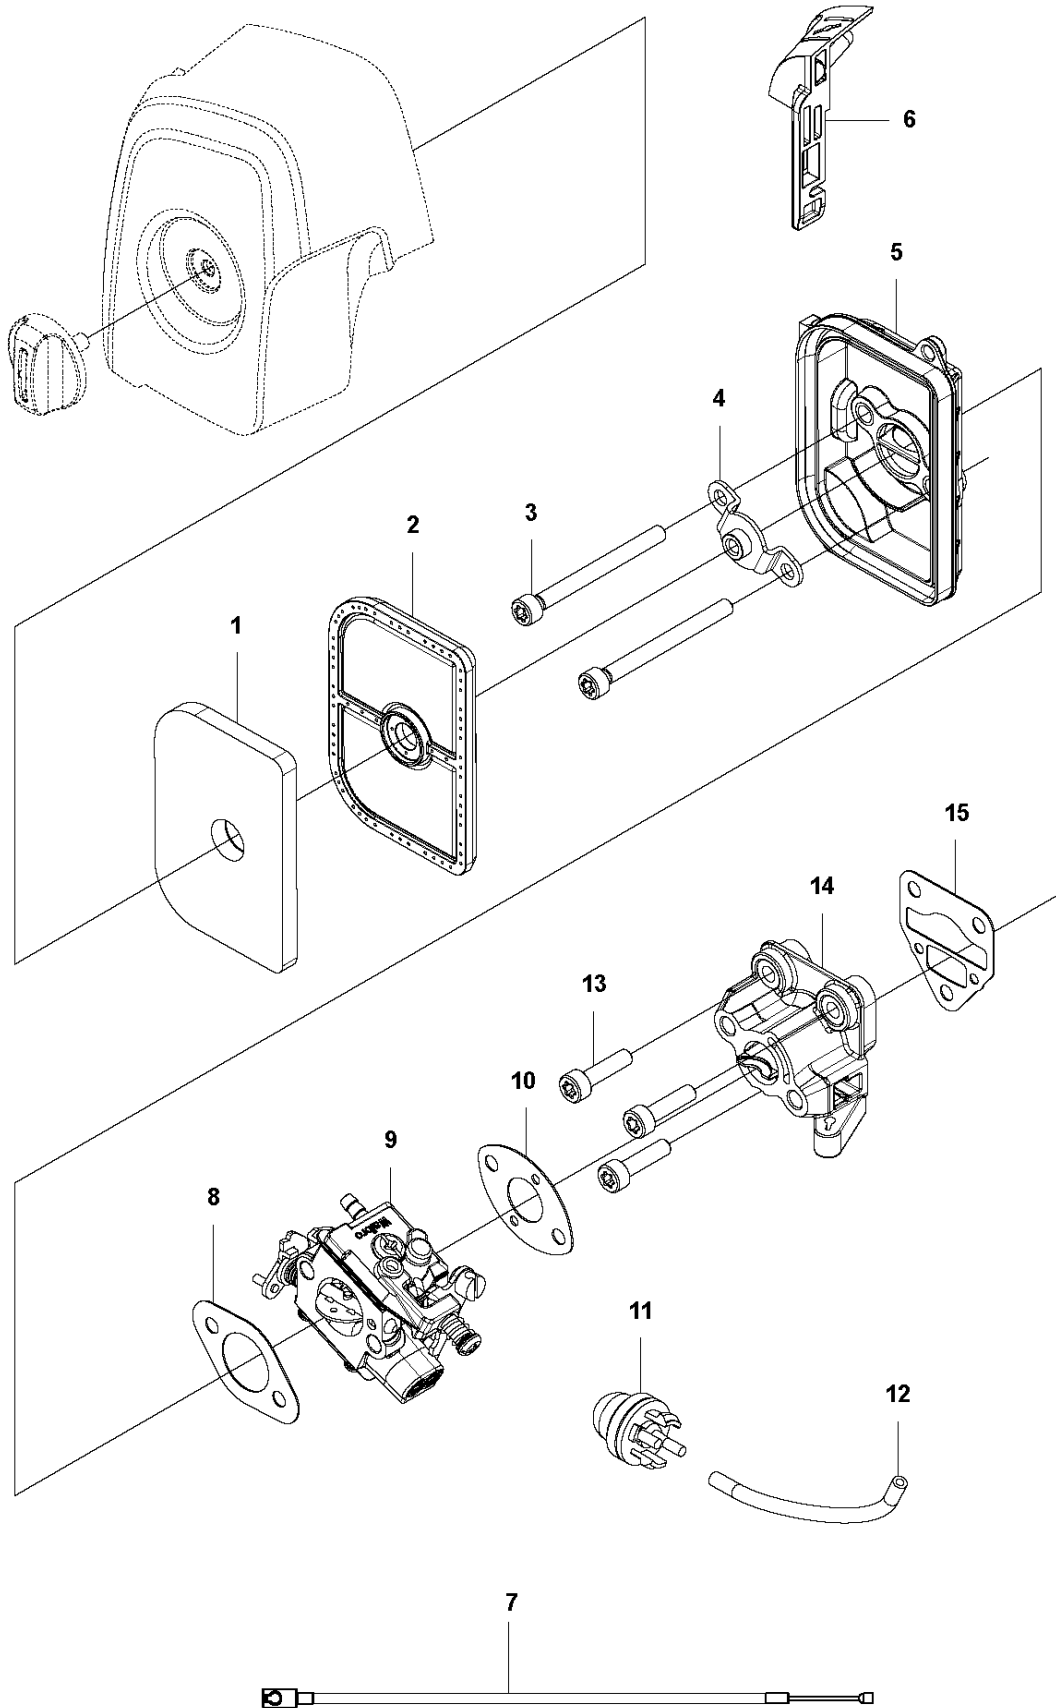

H1 524L, 525L, LS, LST, RJD, RS
CARBURETOR & AIRFILTER

CARBURETOR & AIR FILTER

525 LST

Ref	Part No	Description	Remark	QTY KIT
1	577 85 15-01	AIR FILTER		1
2	576 40 16-01	AIR FILTER		1
3	580 46 72-01	BOLT		2
4	580 43 79-01	PLATE		1
5	577 85 13-01	FILTER HOUSING		1
6	577 84 83-01	CHOKE CONTROL		1
7	590 90 00-01	THROTTLE CABLE		1
8	577 88 24-02	GASKET		1
9	584 90 14-01	CARBURETTOR		1
10	576 39 91-02	GASKET		1
11	503 93 66-01	PURGE		1
12	577 05 05-01	PIPE		1
13	504 11 43-01	SCREW		3
14	578 90 83-01	INSULATOR		1
15	576 39 89-01	GASKET		1