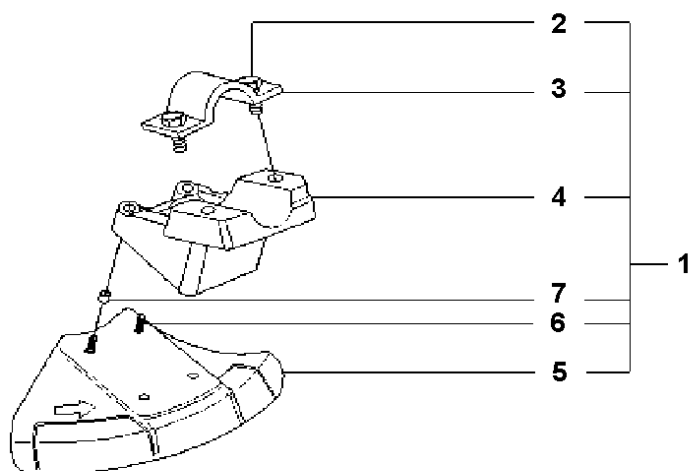

R1 525 RX, RXT, RK
ACCESSORIES