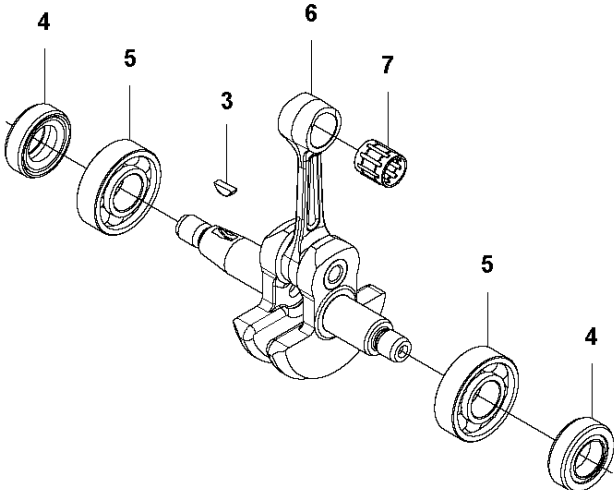

P 524, 525
CRANK SHAFT

CRANKSHAFT

525 LST

Ref	Part No	Description	Remark	QTY KIT
1	576 40 46-01	MUFFLER		1
2	544 25 68-01	SCREW		1
3	506 68 94-01	KEY		1
4	504 12 15-01	SEALING		2
5	506 61 03-01	BEARING		2
6	579 22 32-01	CRANKSHAFT		1
7	576 40 27-01	BEARING		1