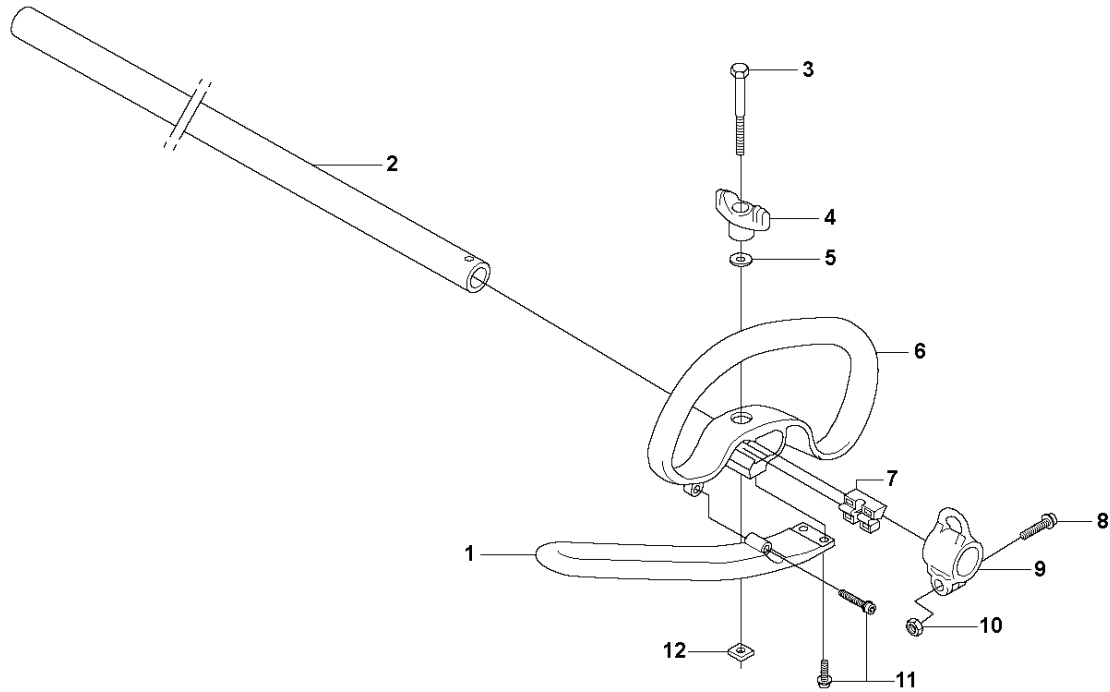

B 524L, 525L, LS, LST, RJX,
SHAFT & HANDLE

14

15

16

17

19

WARNING!
Operation of this equipment may create sparks that can start fires around dry vegetation. A spark arrester may be required. The operator should contact local fire agencies for laws or regulations relating to fire prevention requirements.

18