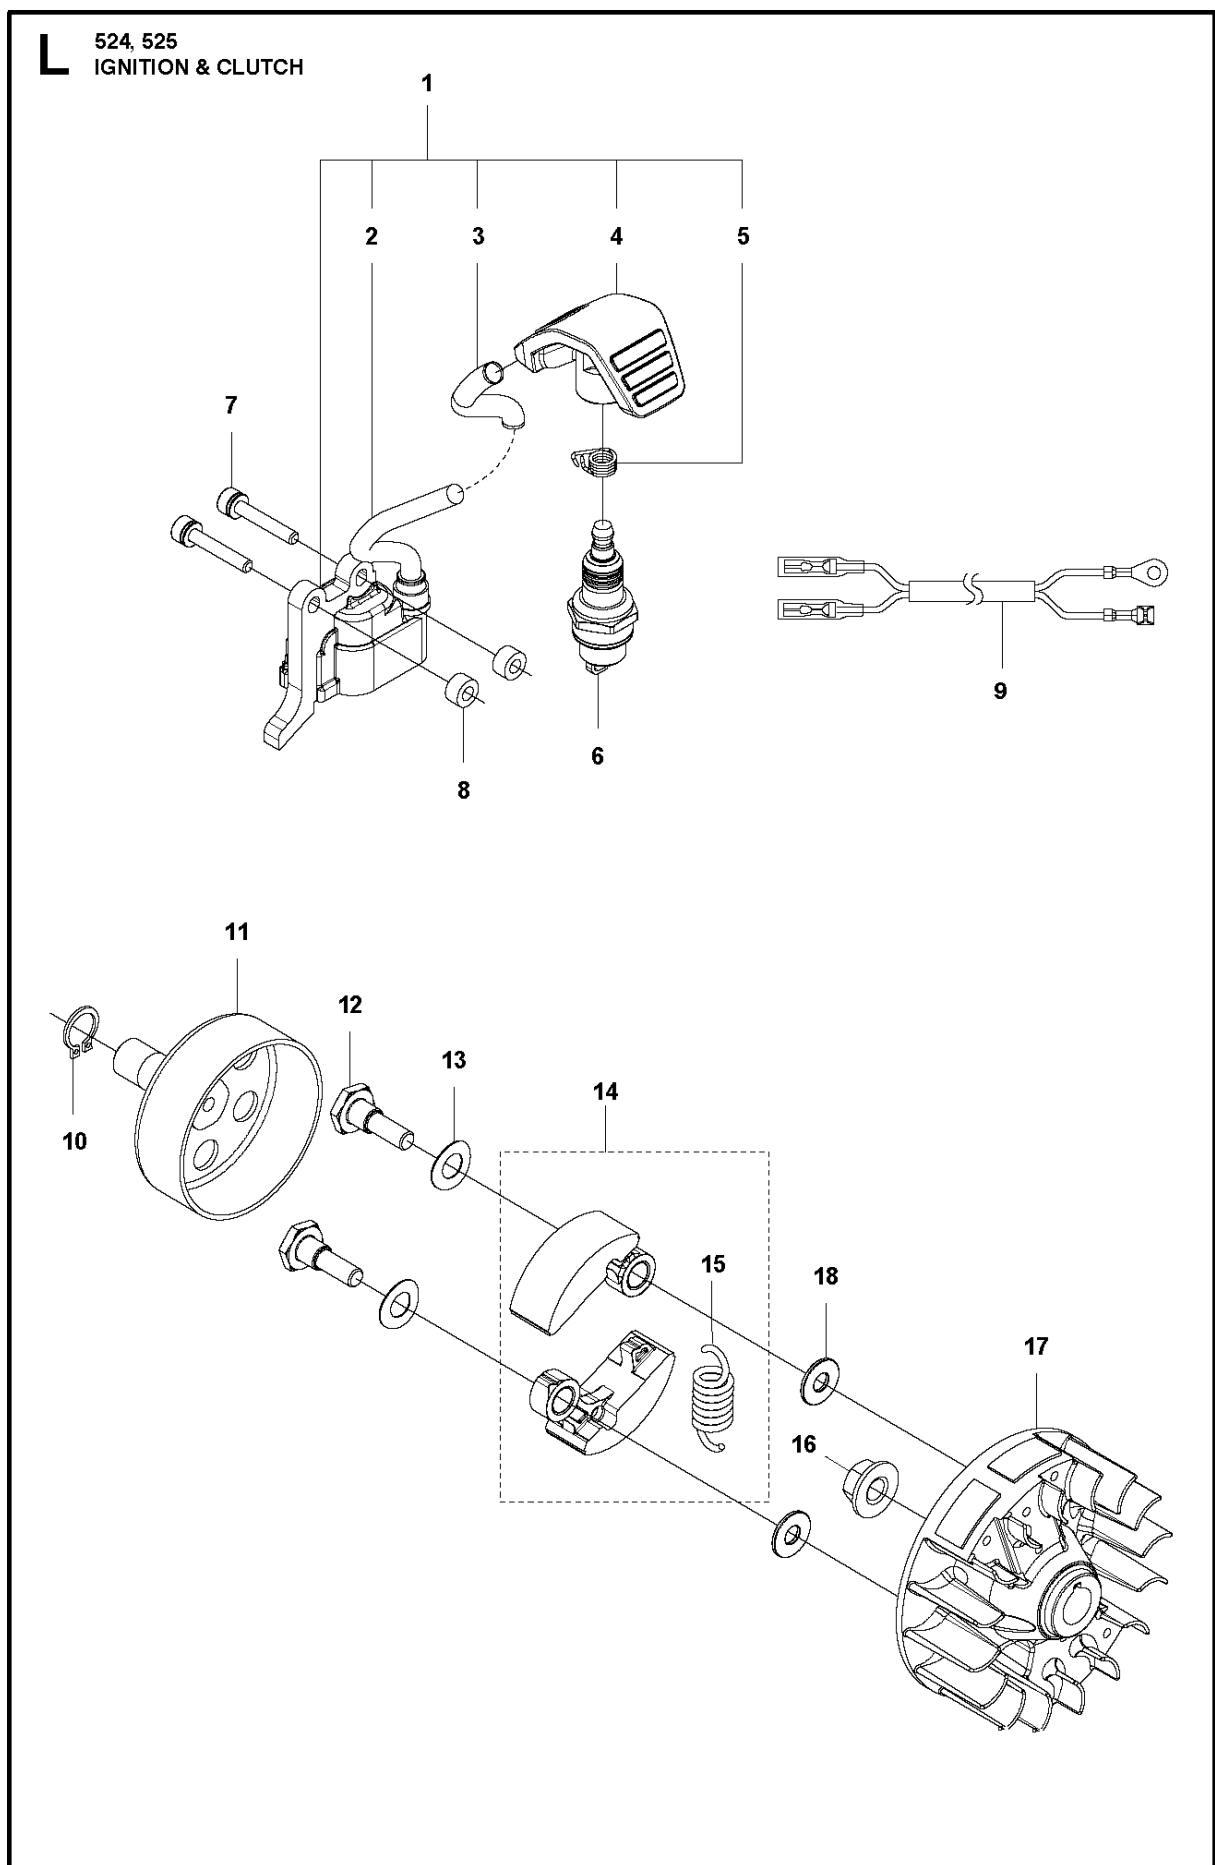

L 524, 525
IGNITION & CLUTCH

IGNITION SYSTEM & CLUTCH

525 LST

Ref	Part No	Description	Remark	QTY	KIT
1	588 14 15-01	IGNITION COIL		1	
2	584 82 66-01	IGNITION CABLE		1	1
3	579 59 07-01	TUBE		1	1
4	586 10 72-01	SPARK PLUG CAP		1	1
5	580 63 48-01	SPRING		1	1
6	584 96 81-01	SPARK PLUG	BPMR-8Y : NGK	1	
7	521 51 58-01	BOLT		2	
8	521 76 97-01	SPACER		2	
9	577 85 17-01	SHORT CIRCUIT CABLE		1	
10	516 12 41-01	SNAP RING		1	
11	581 14 20-01	CLUTCH DRUM		1	
12	513 18 96-01	SCREW		2	
13	521 75 82-01	WASHER		2	
14	585 83 47-01	CLUTCH ASSY		1	
15	576 40 07-01	CLUTCH SPRING		1	14
16	504 11 80-01	NUT		1	
17	578 96 78-01	FLYWHEEL		1	
18	505 05 44-01	WASHER		2