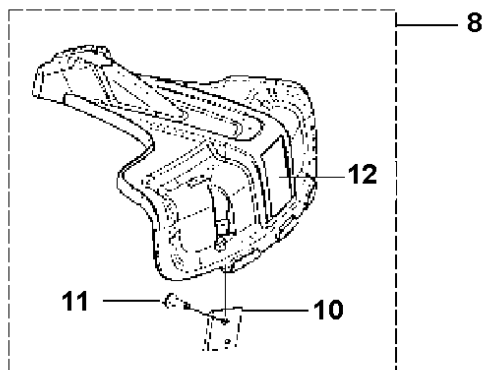

524L, 525L, LS, LST, LK, R1X, R1D, R5, RX, RXT, RK