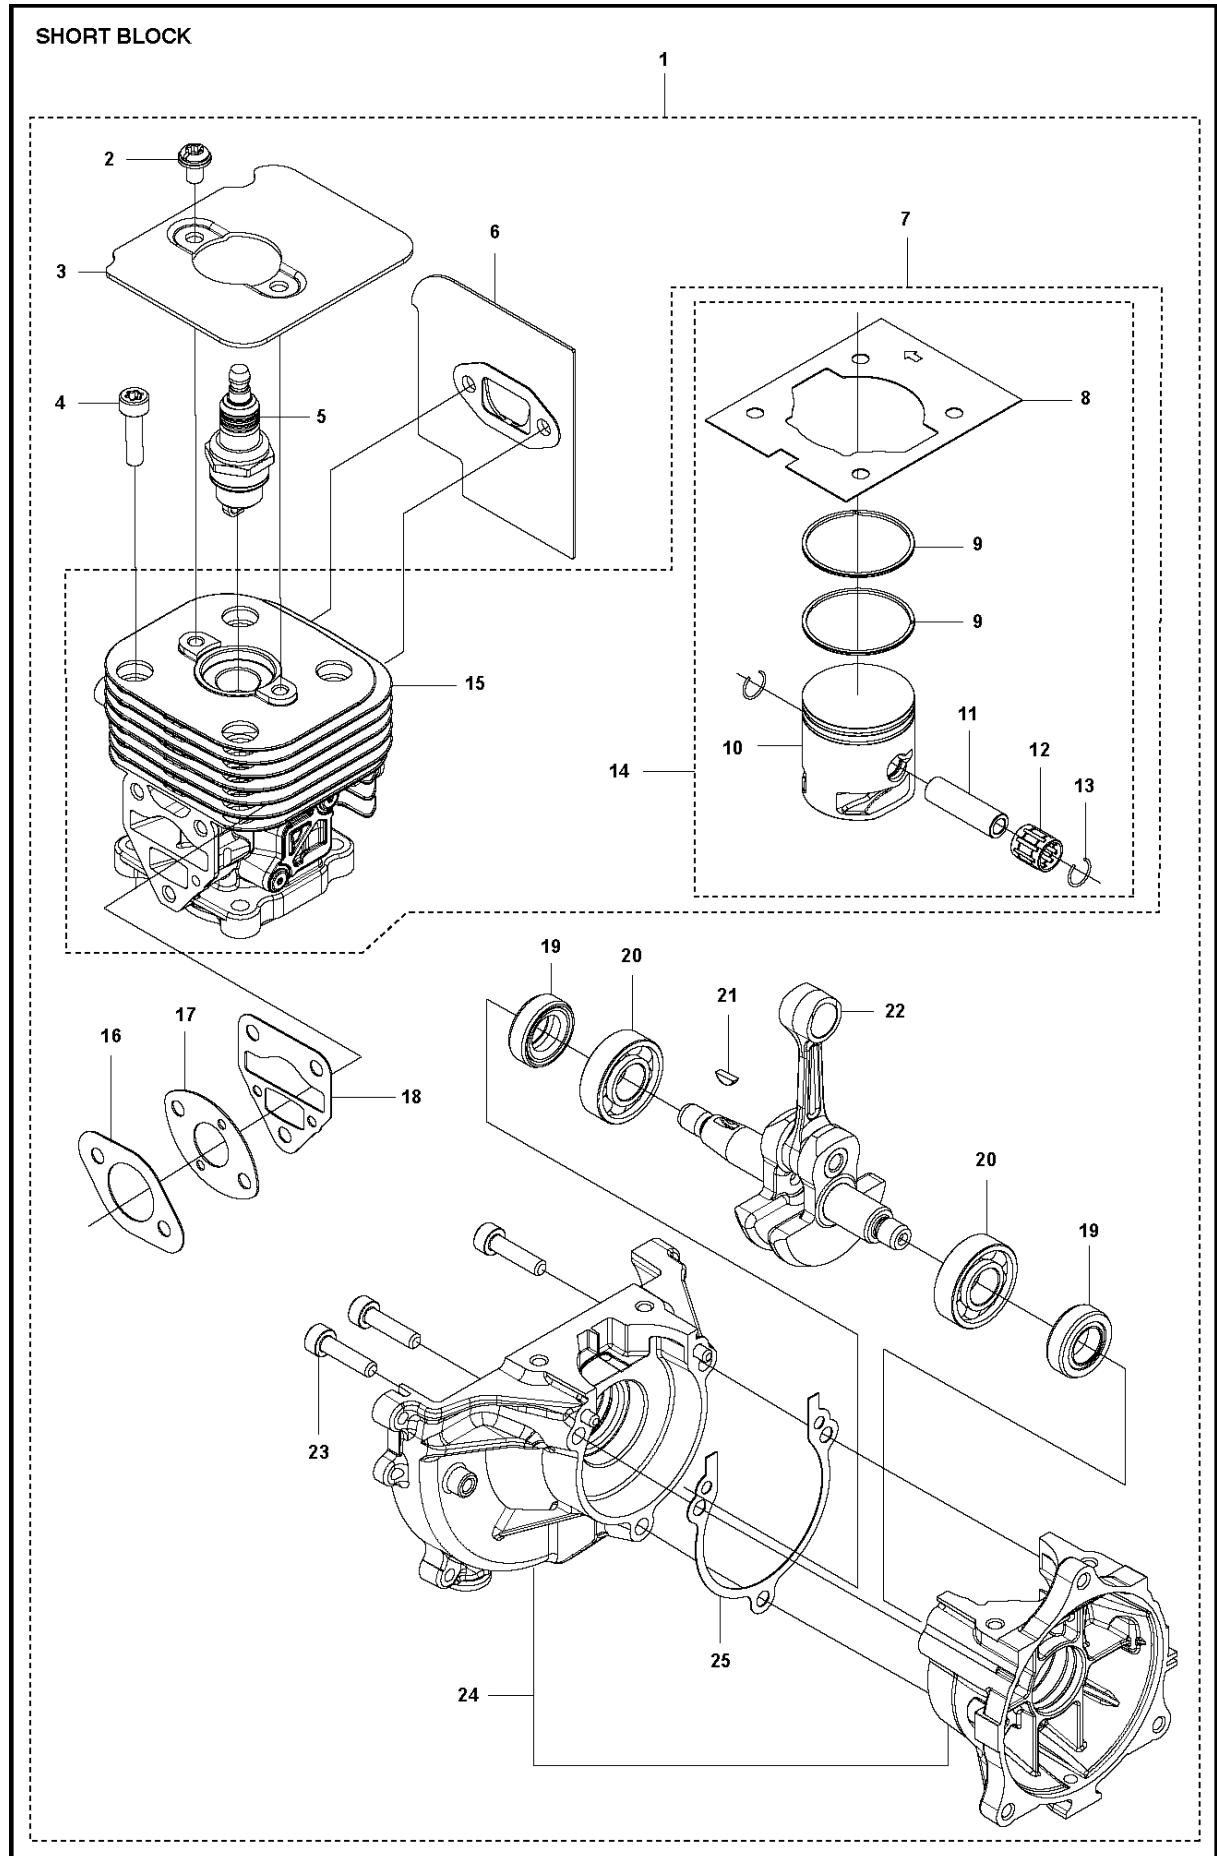

SHORT BLOCK

525 LST

Ref	Part No	Description	Remark	QTY	KIT
1	596 94 06-01	SERVICE KIT	SHORT BLOCK ASSY	1	
2	544 25 68-01	SCREW		2	
3	578 78 53-01	PLATE		1	
4	504 11 43-01	SCREW		4	
5	576 59 81-01	SPARK PLUG		1	
6	578 40 81-01	GASKET		1	
7	588 09 82-02	SERVICE KIT		1	
8	576 39 87-02	GASKET		1	7,14
9	506 61 81-01	RING		2	7,14
10	577 91 74-01	PISTON		1	7,14
11	505 04 07-01	PIN		1	7,14
12	576 40 27-01	BEARING		1	7,14
13	505 04 52-01	RING		2	7,14
14	588 09 81-02	SERVICE KIT		1	7
15	577 97 90-01	CYLINDER		1	7
16	577 88 24-02	GASKET		1	
17	576 39 91-02	GASKET		1	
18	576 39 89-01	GASKET		1	
19	504 12 15-01	SEALING		2	
20	506 61 03-01	BEARING		2	
21	506 68 94-01	KEY		1	
22	586 65 66-01	CRANKSHAFT		1	
23	504 11 43-01	SCREW		3	
24	581 30 86-02	CRANKCASE		1	
25	576 39 95-02	GASKET		1