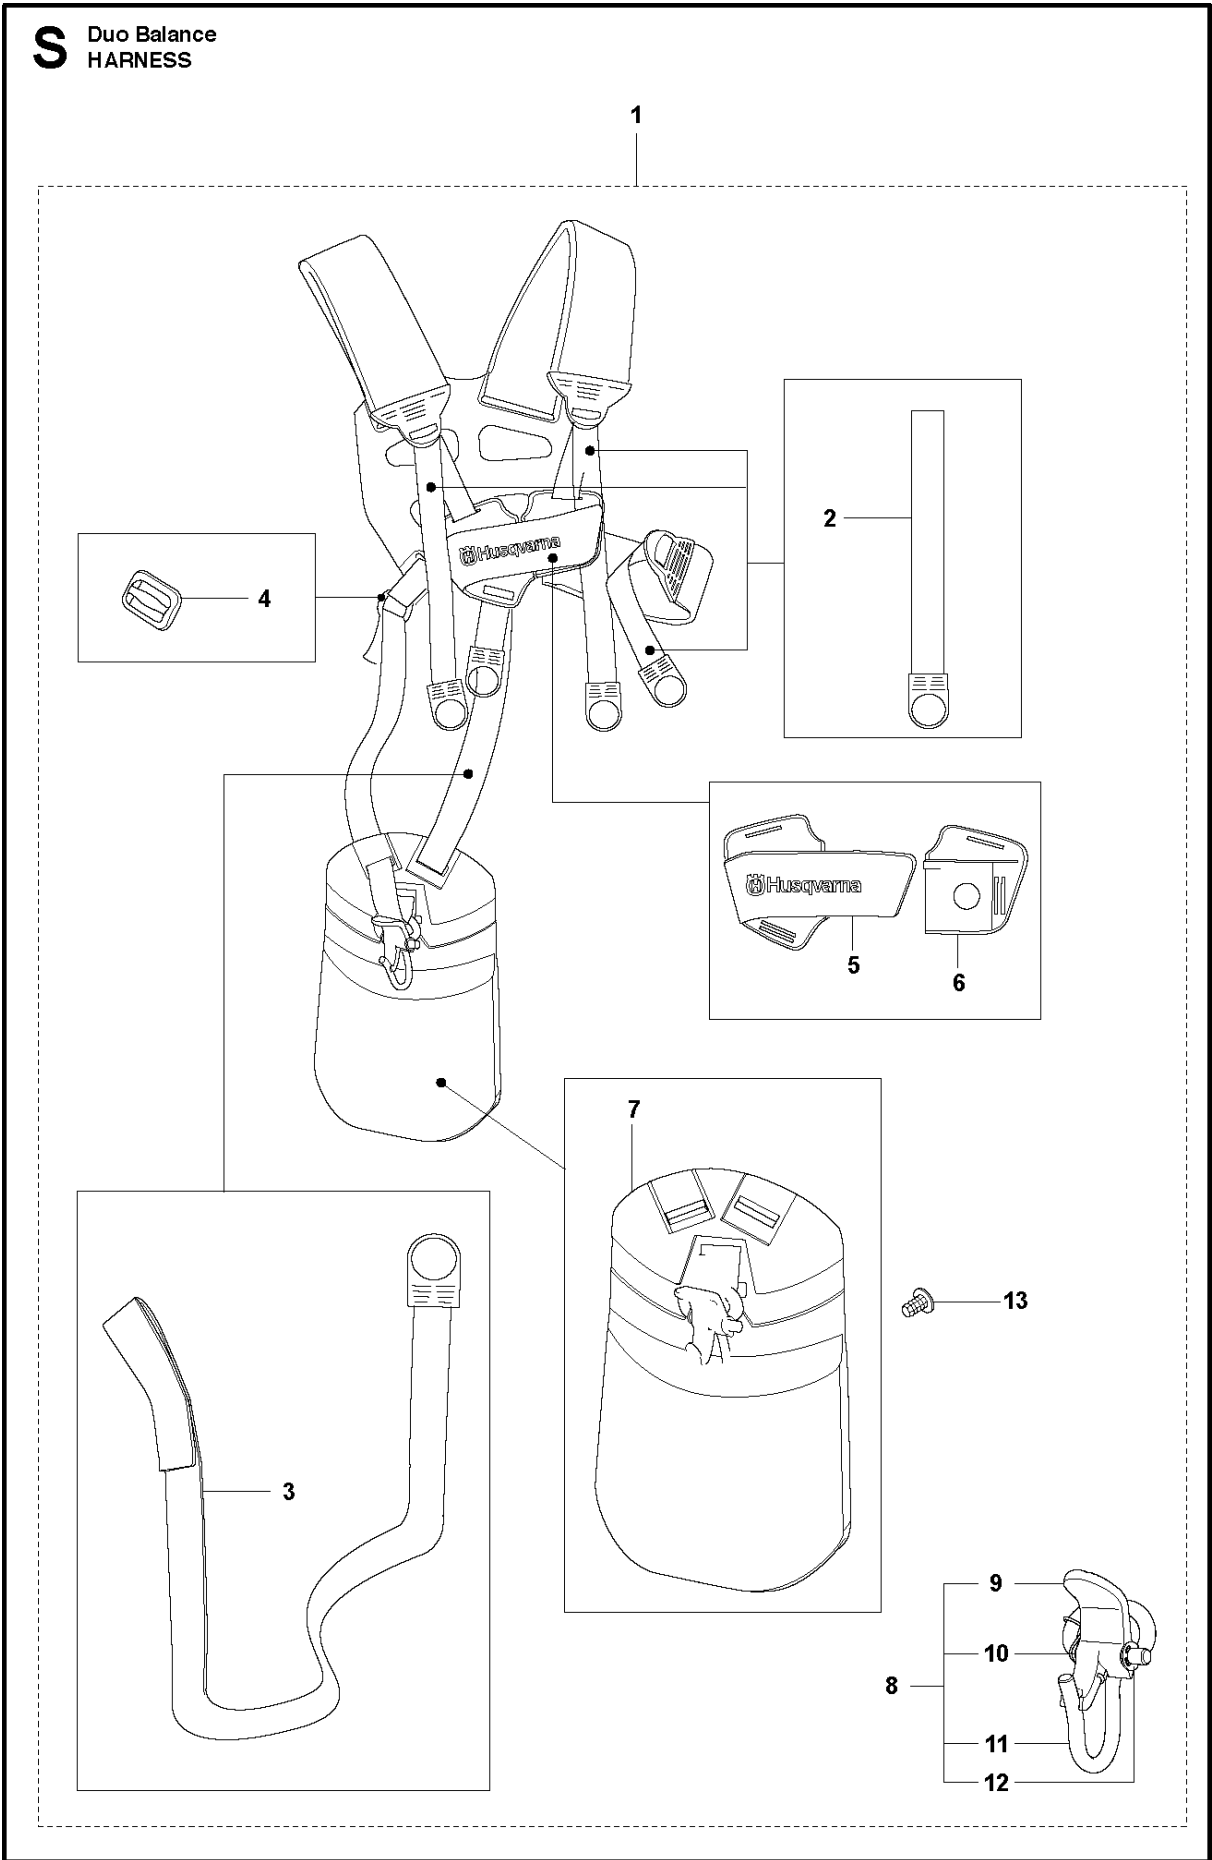

S Duo Balance
HARNESS

HARNES

525 LST

Ref	Part No	Description	Remark	QTY	KIT
1	537 27 57-01	HARNES		1	
1	537 27 57-03	HARNES	US	1	1
2	503 99 61-01	BAND		3	1
3	503 99 61-03	BAND		1	1
4	537 11 35-01	RETAINER		1	1
5	537 28 84-01	BUCKLE		1	1
6	537 28 83-01	BUCKLE		1	1
7	537 27 59-01	HIP PAD		1	1
8	502 02 28-01	HOOK		1	1
9	502 02 30-02	LOCK		1	1,8
10	586 34 10-01	SPRING		1	1,8
11	502 02 29-02	HOOK		1	1,8
12	735 31 09-20	E-CLIP		1	1,8
13	537 17 54-01	HIP PAD		3	1