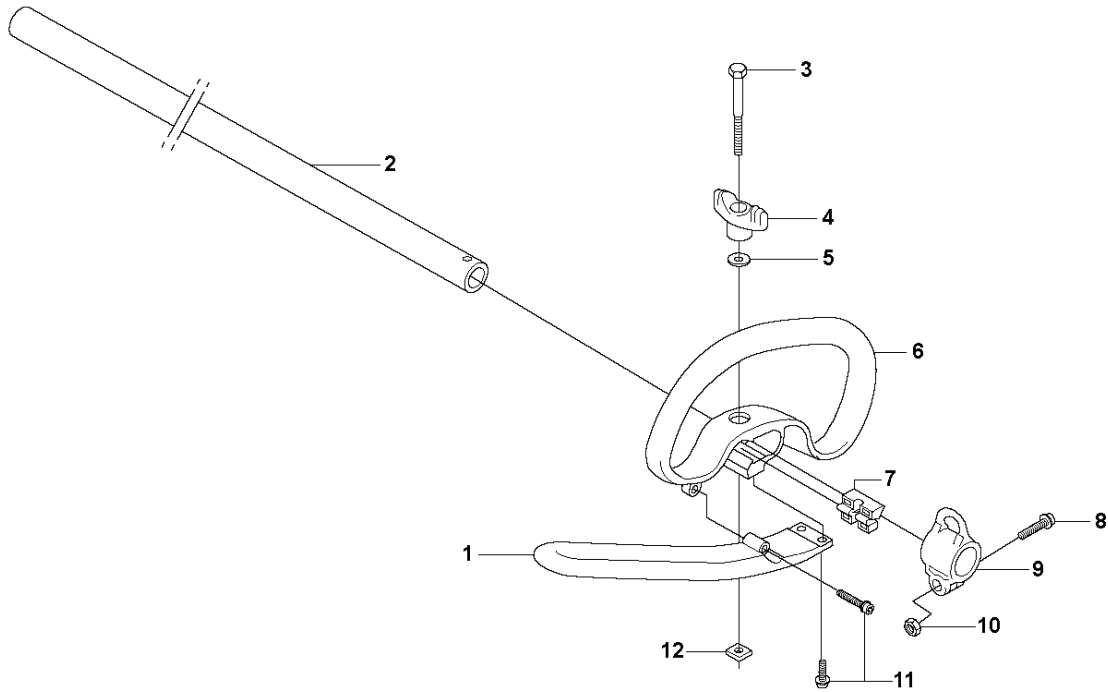

B 524L, 525L, LS, LST, RJX,
SHAFT & HANDLE

14

15

16

17

19

WARNING!
Operation of this equipment may create sparks that can start fires around dry vegetation. A spark arrester may be required. The operator should contact local fire agencies for laws or regulations relating to fire prevention requirements.

18