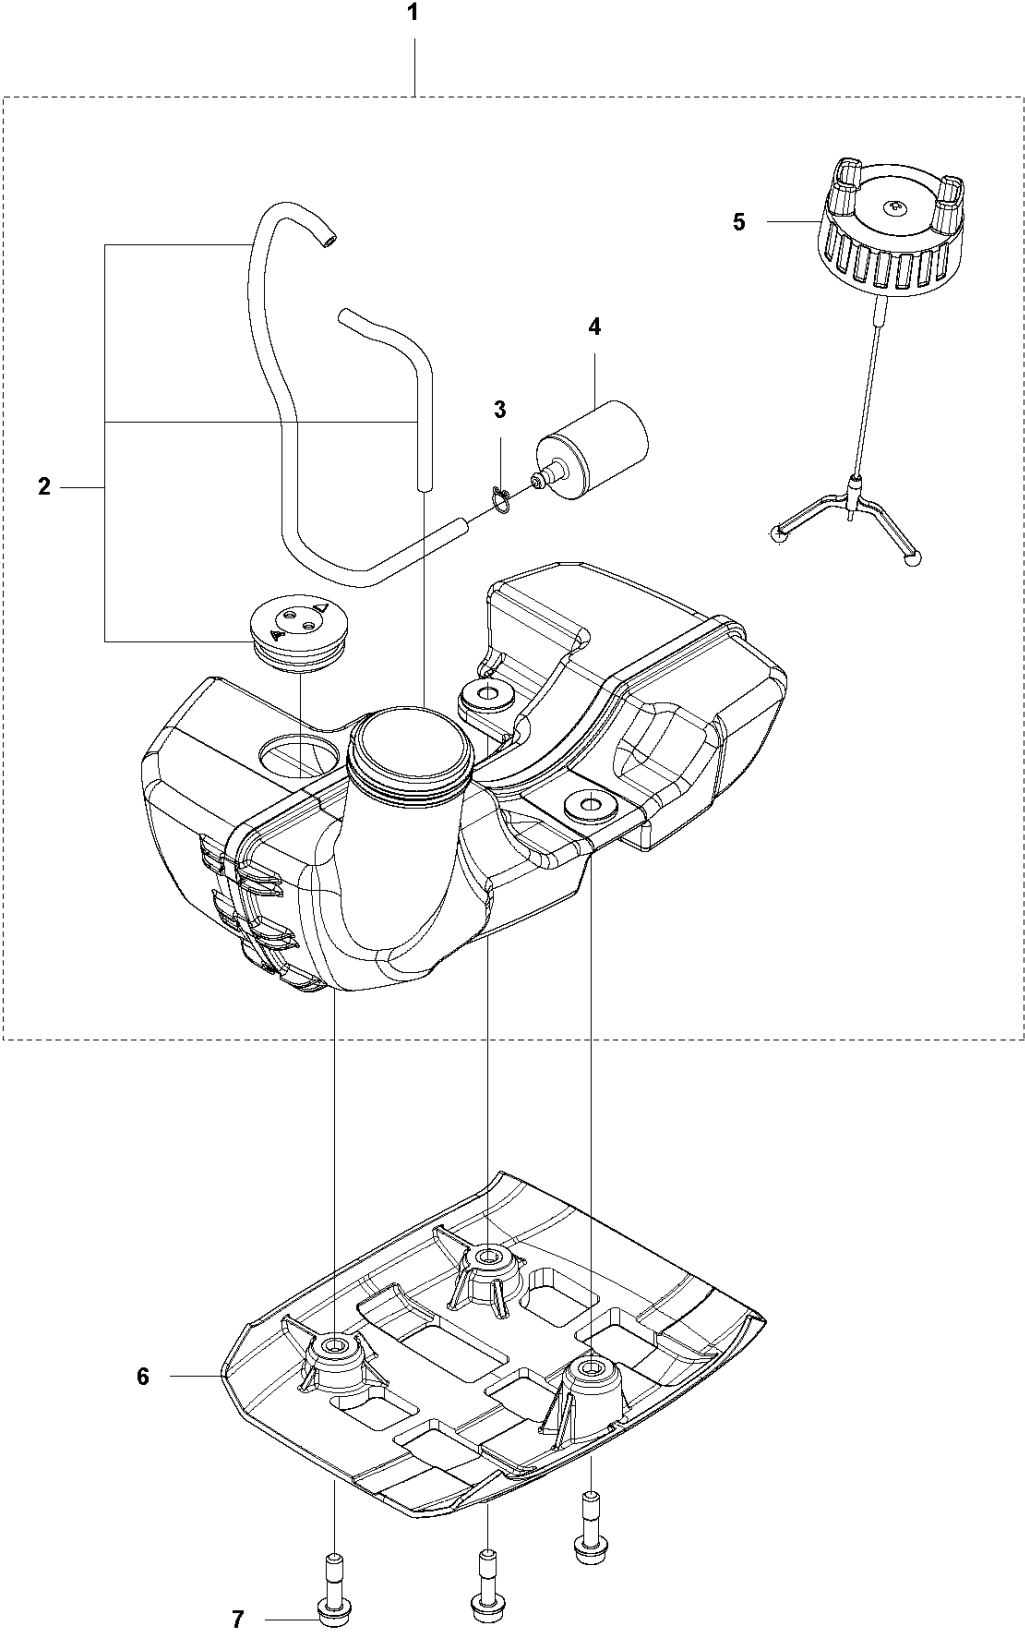

K2 524L, 525LK, LX, RJX, RX, RXT, RK
FUEL TANK

FUEL TANK

525 RJX

Ref	Part No	Description	Remark	QTY	KIT
1	576 40 51-01	FUEL TANK	US	1	
1	576 40 51-02	FUEL TANK		1	
2	577 50 99-03	PIPE		1	1
2	579 21 03-02	HOSE ASSY	US	1	
3	506 70 70-01	CLIP		1	1
4	503 44 32-01	FUEL FILTER		1	1
5	579 64 57-03	TANK CAP		1	1
6	576 40 49-01	SKID PLATE		1	
7	577 81 54-01	BOLT		1