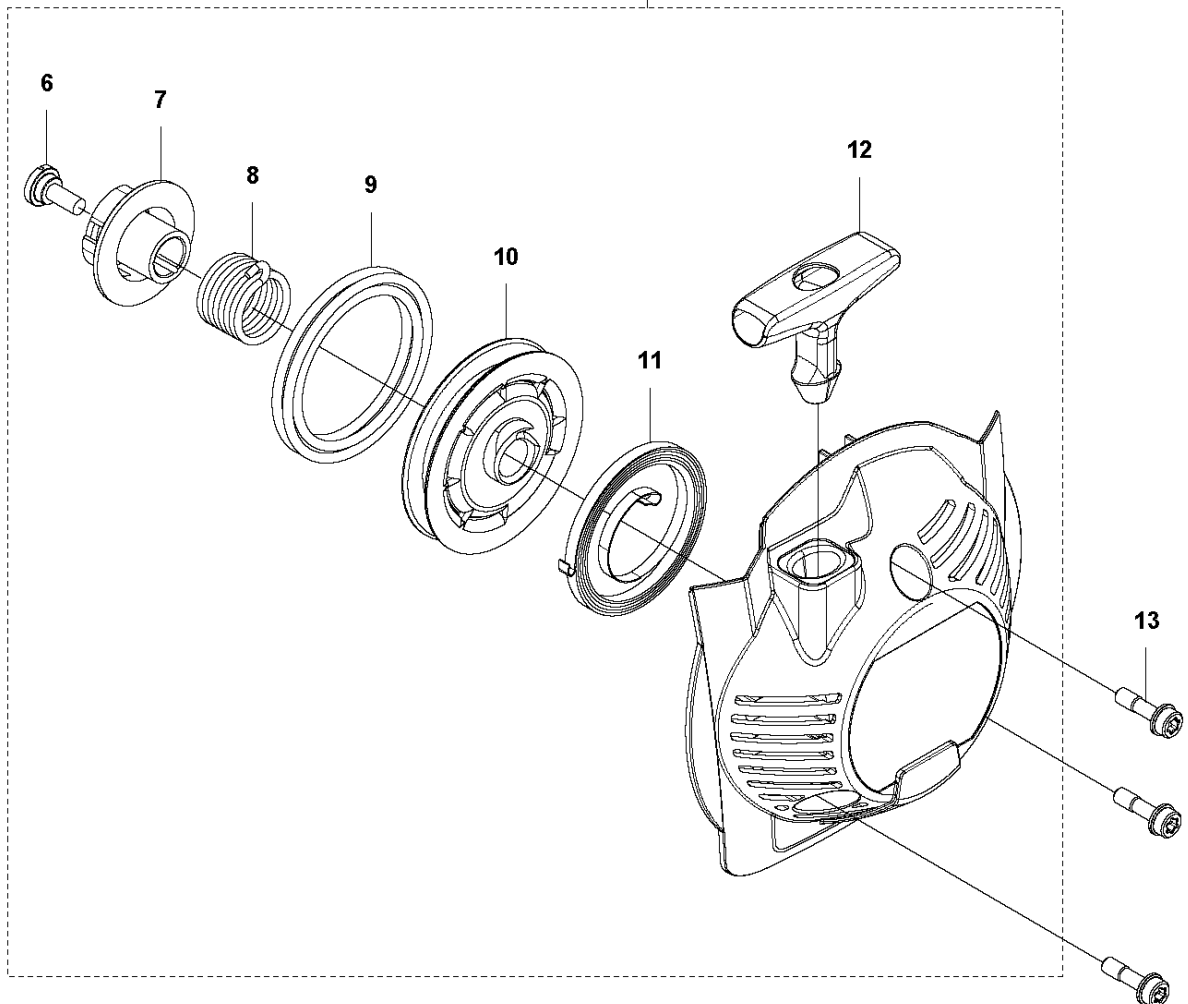

J2 525 LK, LX, RJX, RXT, RX, RK
STARTER

STARTER

525 RJX

Ref	Part No	Description	Remark	QTY	KIT
1	581 14 65-01	STARTER PULLEY		1	
2	521 60 04-01	E-RING		2	1
3	521 60 03-01	SPRING		2	1
4	521 60 02-01	RATCHET		2	1
5	577 84 92-01	STARTER ASSY		1	
5	578 99 25-01	STARTER	US	1	
6	521 60 00-01	SCREW		1	5
7	576 40 12-01	PULLEY	Not needed for US model	1	5
8	577 13 41-01	SPRING	Not needed for US model	1	5
9	577 84 87-01	ROPE		1	5
9	579 06 46-01	ROPE	US	1	
10	577 84 88-01	REEL		1	5
10	579 06 48-01	STARTER PULLEY	US	1	
11	504 11 50-01	SPIRAL SPRING		1	5
12	575 48 95-01	STARTER HANDLE		1	5
13	577 81 54-01	BOLT		3	
14	579 36 96-01	DECAL		1