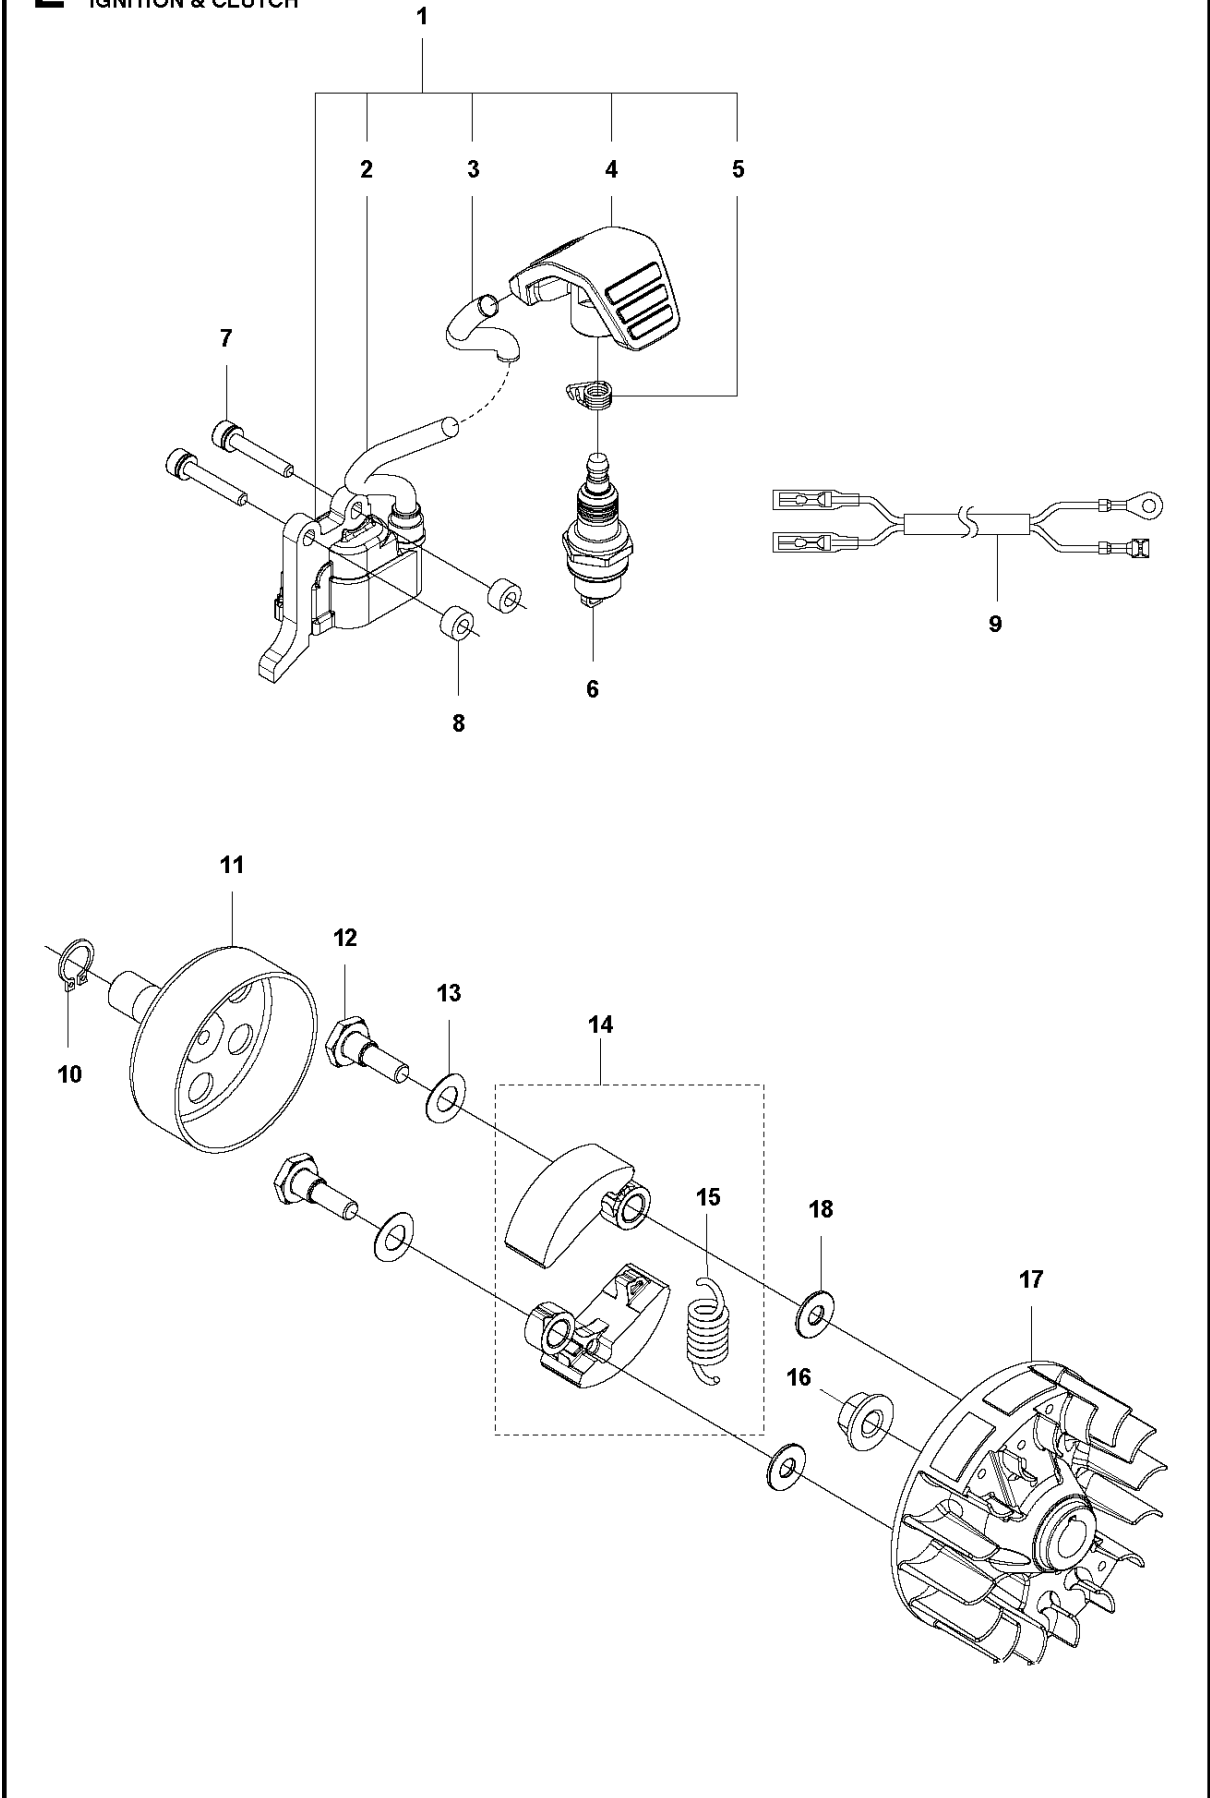

L 524, 525
IGNITION & CLUTCH

IGNITION SYSTEM & CLUTCH

525 RJX

Ref	Part No	Description	Remark	QTY	KIT
1	588 14 15-01	IGNITION COIL		1	
2	584 82 66-01	IGNITION CABLE		1	1
3	579 59 07-01	TUBE		1	1
4	586 10 72-01	SPARK PLUG CAP		1	1
5	580 63 48-01	SPRING		1	1
6	584 96 81-01	SPARK PLUG	BPMR-8Y : NGK	1	
7	521 51 58-01	BOLT		2	
8	588 17 14-01	SPACER		2	
9	577 85 17-01	SHORT CIRCUIT CABLE		1	
10	516 12 41-01	SNAP RING		1	
11	581 14 20-01	CLUTCH DRUM		1	
12	513 18 96-01	SCREW		2	
13	521 75 82-01	WASHER		2	
14	585 83 47-01	CLUTCH ASSY		1	
15	576 40 07-01	CLUTCH SPRING		1	14
16	504 11 80-01	NUT		1	
17	578 96 78-01	FLYWHEEL		1	
18	505 05 44-01	WASHER		2