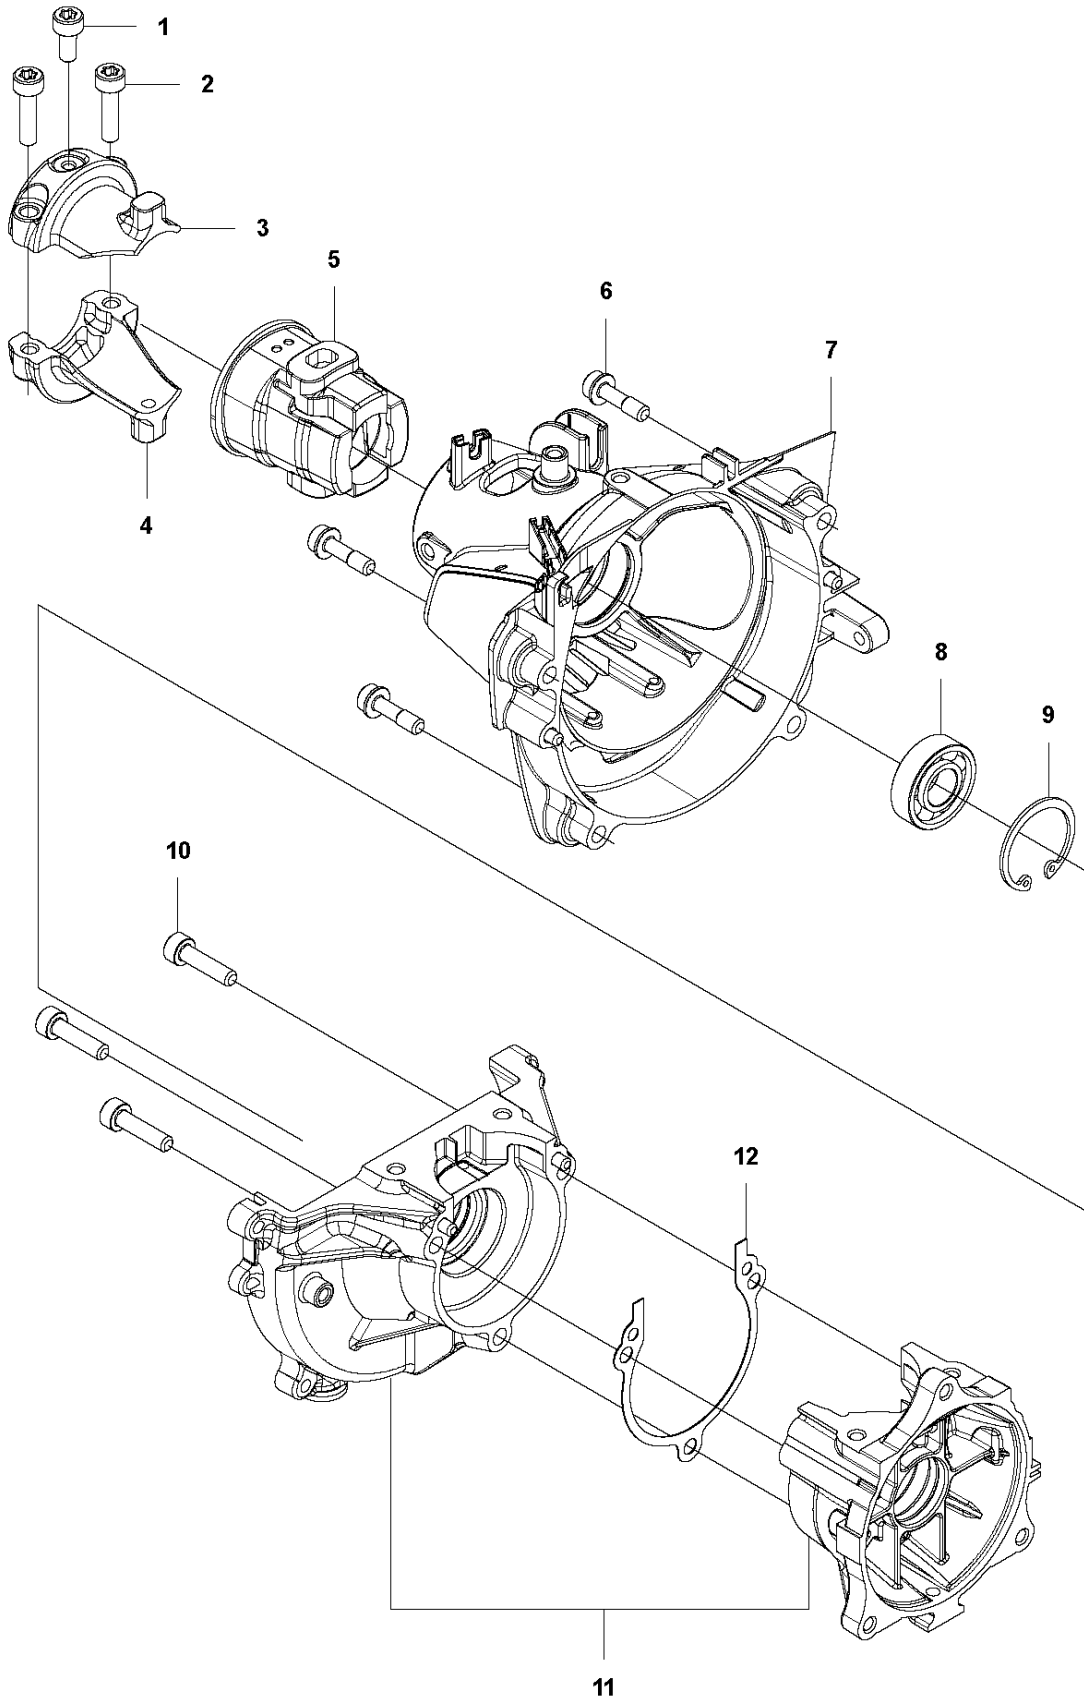

N 524, 525
CRANK CASE

CRANKCASE

525 RJX

Ref	Part No	Description	Remark	QTY KIT
1	529 26 81-01	BOLT		1
2	577 94 20-01	BOLT		2
3	576 42 07-02	BRACKET		1
4	576 42 08-02	BRACKET		1
5	576 42 05-01	CUSHION		1
6	577 81 54-01	BOLT		4
7	588 56 77-01	HOUSING		1
8	525 95 32-01	BEARING		1
9	506 60 99-01	SNAP RING		1
10	504 11 43-01	SCREW		3
11	581 30 86-02	CRANKCASE		1
12	576 39 95-02	GASKET		1