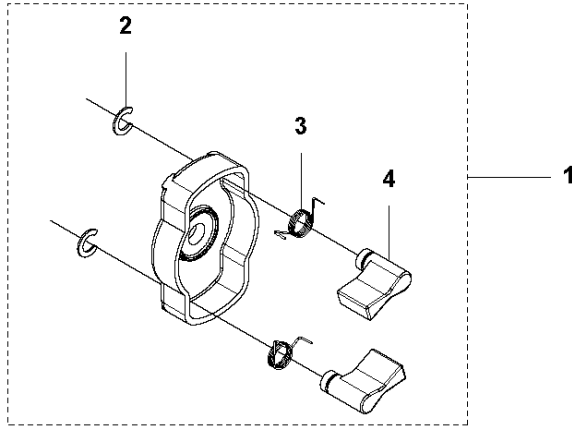

J2 525 LK, LX, RJX, RXT, RX, RK
STARTER

STARTER

525 RJX

Ref	Part No	Description	Remark	QTY	KIT
1	581 14 65-01	STARTER PULLEY		1	
2	521 60 04-01	E-RING		2	1
3	521 60 03-01	SPRING		2	1
4	521 60 02-01	RATCHET		2	1
5	577 84 92-01	STARTER ASSY		1	
5	578 99 25-01	STARTER	US	1	
6	521 60 00-01	SCREW		1	5
7	576 40 12-01	PULLEY	Not needed for US model	1	5
8	577 13 41-01	SPRING	Not needed for US model	1	5
9	577 84 87-01	ROPE		1	5
9	579 06 46-01	ROPE	US	1	
10	577 84 88-01	REEL		1	5
10	579 06 48-01	STARTER PULLEY	US	1	
11	504 11 50-01	SPIRAL SPRING		1	5
12	575 48 95-01	STARTER HANDLE		1	5
13	577 81 54-01	BOLT		3	
14	579 36 96-01	DECAL		1