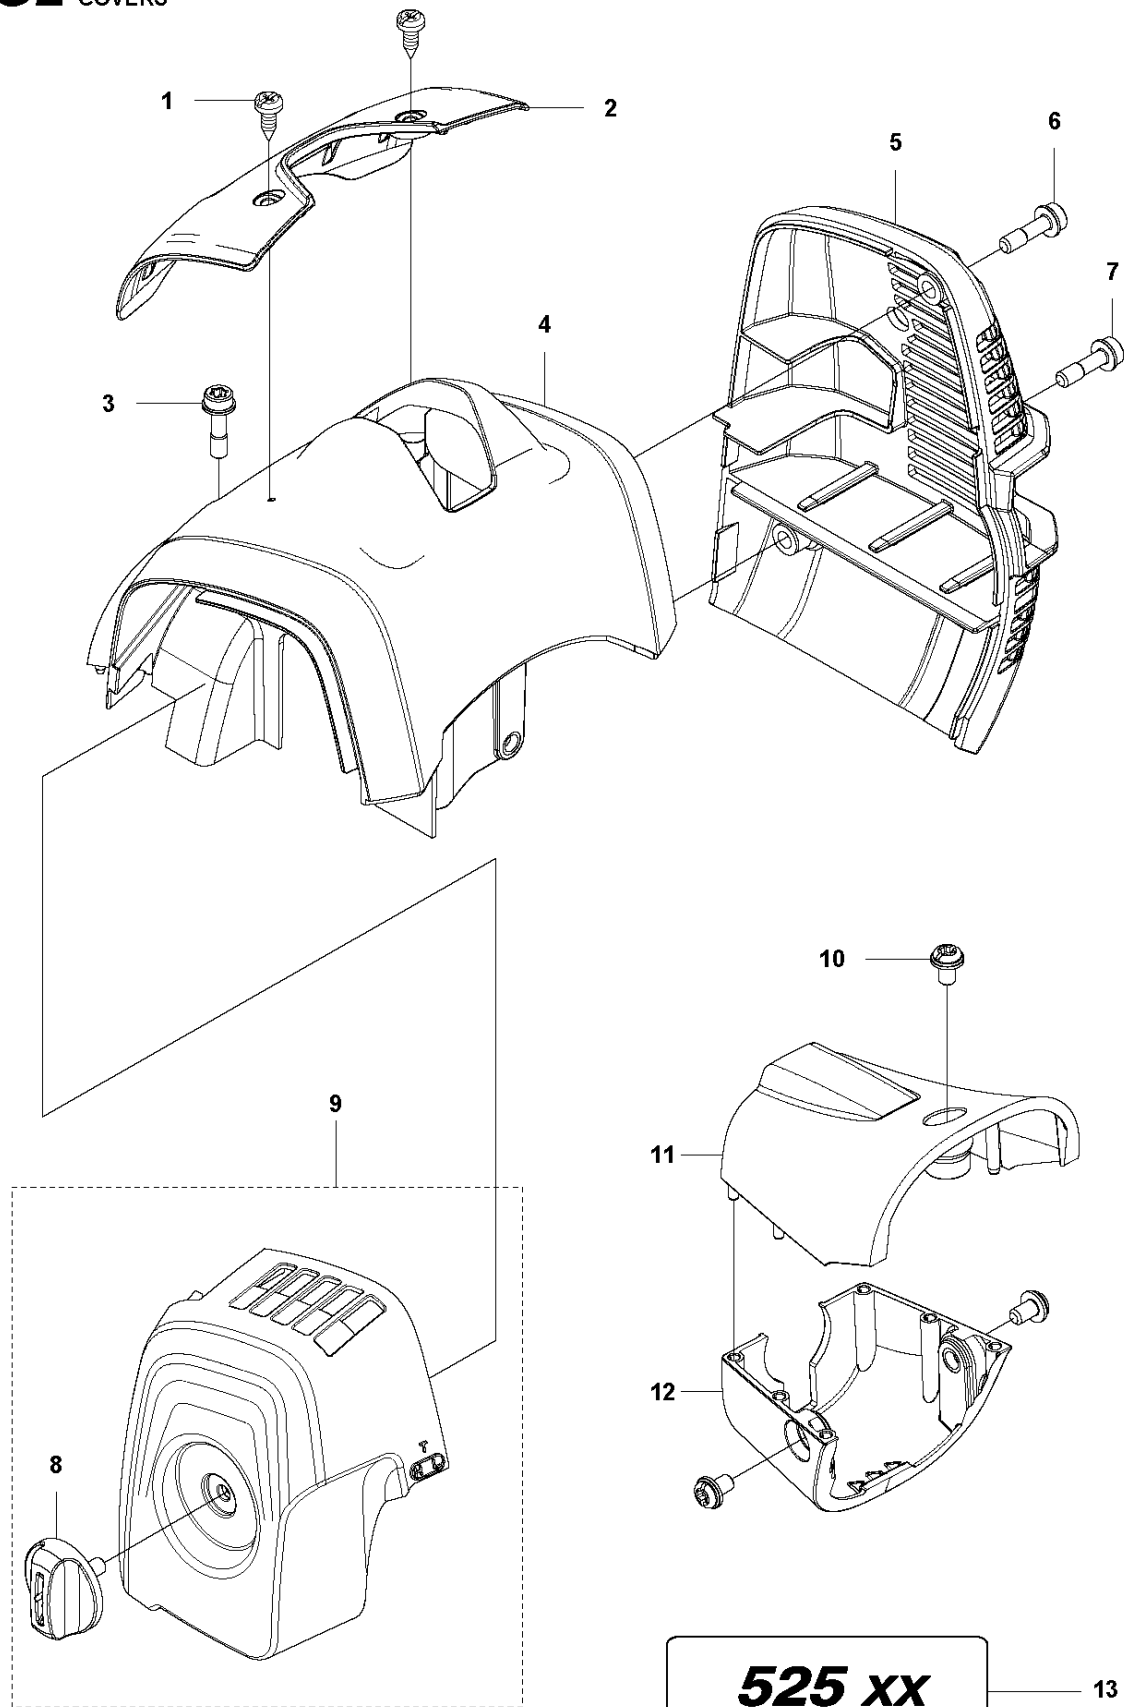

G2 525 LK, LX, RJX, RX, RXT, RK
COVERS

COVER

525 RJX

Ref	Part No	Description	Remark	QTY	KIT
1	503 21 35-12	SCREW CCRPANT		2	
2	576 40 45-01	ARM PROTECTION		1	
3	577 81 54-01	BOLT		1	
4	592 62 13-01	CYLINDER COVER	To be used with 576404101 Housing clutch	1	
4	592 62 13-02	CYLINDER COVER	To be used with 588567701 Housing clutch	1	
5	576 40 47-01	MUFFLER GUARD		1	
6	577 81 54-01	BOLT		1	
7	577 81 54-01	BOLT		1	
8	576 99 24-02	KNOB		1	9
9	578 40 88-01	FILTER COVER	US	1	
9	581 04 73-01	FILTER COVER ASSY		1	
10	544 25 68-01	SCREW		3	
11	577 84 82-01	COVER		1	
12	577 84 81-01	COVER		1	
13	579 44 58-13	DECAL	525LK	1	
13	579 44 58-10	DECAL	525RJX	1	
13	579 44 58-07	DECAL	525RX	1	
13	579 44 58-08	DECAL	525RXT	1	
13	579 44 58-09	DECAL	525RK	1