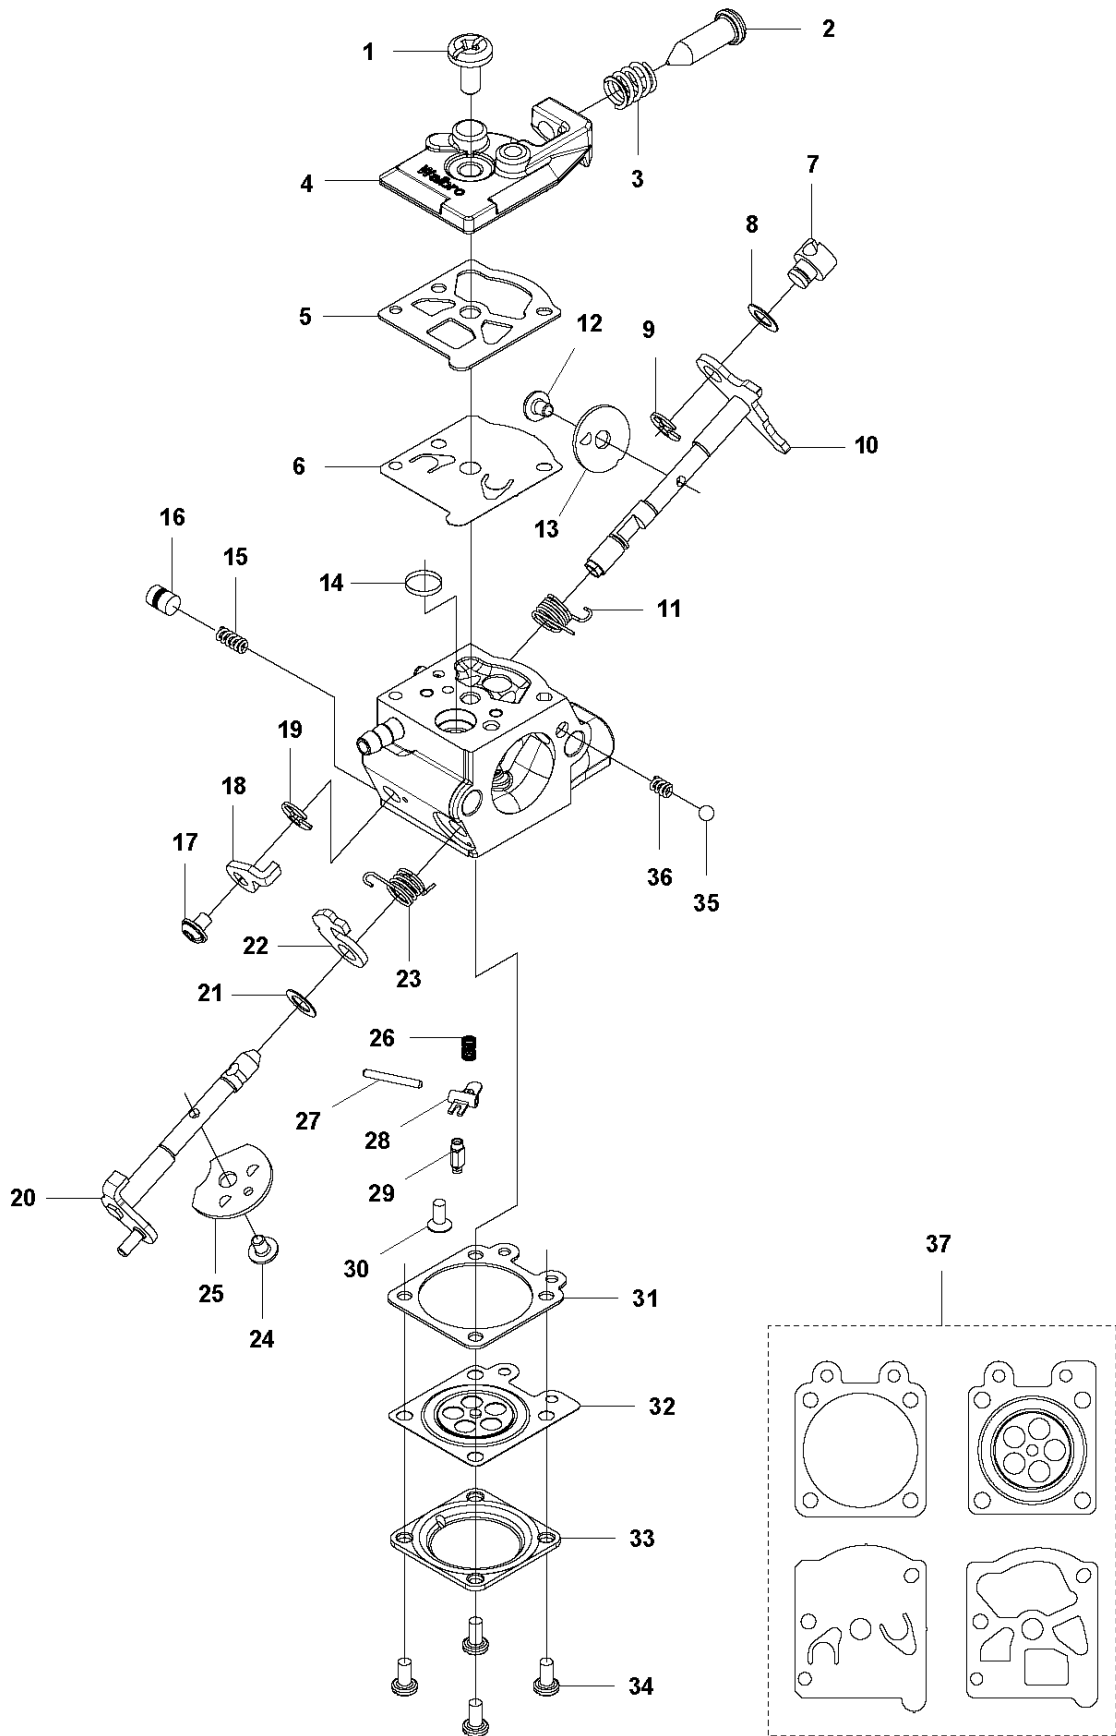

Q 524, 525
CARBURETOR

CARBURETOR

525 RJX

Ref	Part No	Description	Remark	QTY KIT
1	520 97 63-01	SCREW		1
2	577 81 57-01	SCREW		1
3	513 59 32-01	SPRING		1
4	579 19 06-01	COVER		1
5	520 95 48-01	GASKET		1
6	502 21 36-01	DIAPHRAGM PUMP		1
7	513 40 08-01	SWIVEL		1
8	516 52 42-01	WASHER		1
9	506 73 86-01	RETAINER RING		1
10	579 19 07-01	SHAFT		1
11	577 81 55-01	SPRING		1
12	520 75 98-01	SCREW		1
13	520 97 86-01	VALVE		1
14	520 95 70-01	SCREEN		1
15	505 05 79-01	SPRING		1
16	521 57 83-01	PISTON		1
17	520 75 98-01	SCREW		1
18	579 19 08-01	LEVER		1
19	505 05 65-01	RING		1
20	579 19 10-01	SHAFT		1
21	516 52 42-01	WASHER		1
22	584 90 13-01	LEVER		1
23	579 19 11-01	SPRING		1
24	520 75 98-01	SCREW		1
25	581 15 49-01	VALVE		1
26	578 89 54-01	SPRING		1
27	520 97 74-01	PIN		1
28	577 80 72-01	LEVER		1
29	521 08 54-01	VALVE.INLET		1
30	577 80 71-01	SCREW		1
31	516 97 21-01	GASKET		1
32	577 80 70-01	DIAPHRAGM		1
33	514 18 92-01	COVER		1
34	520 97 88-01	SCREW ASSY		4
35	514 24 26-01	BALL		1
36	514 24 33-01	SPRING.CHOKE		1
37	580 68 48-01	GASKET KIT	Coomopes by item 5, 6, 31 and 32	1