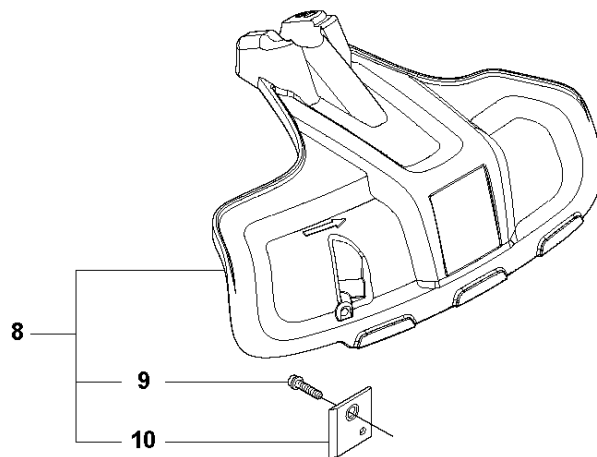

524L, 525L, LS, LST, LK, RJX, RJD, RS, RX, RXT, RK