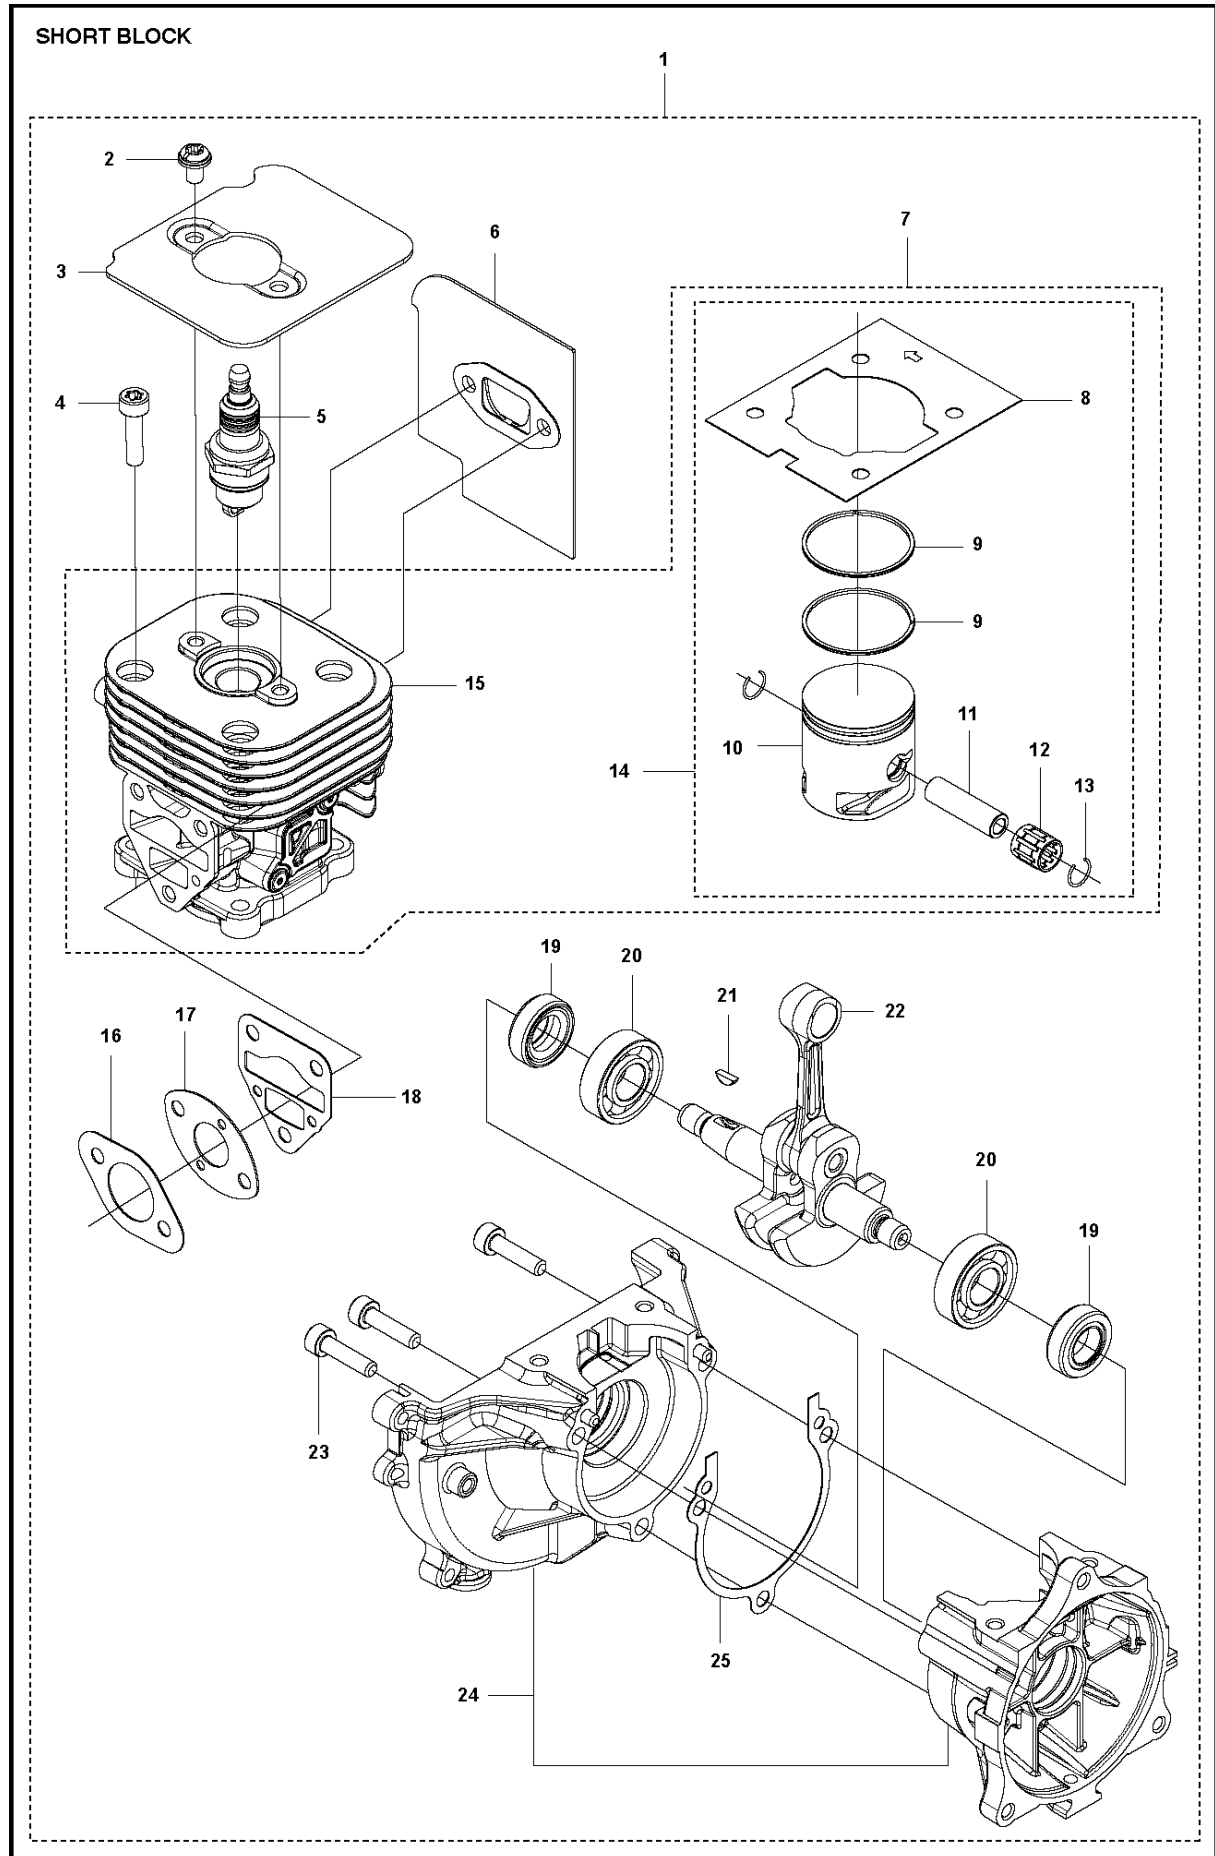

# SPARE PARTS LIST

BRUSHCUTTERS/CLEARING SAWS

525 RJX

**A1** 524L, 525L, LS, LK, RJX, RJD, RS, RX, RXT, RK  
BEVEL GEAR

## BEVEL GEAR

525 RJX

Ref	Part No	Description	Remark	QTY	KIT
1	537 19 92-02	BEVEL GEAR ASSY		1	
2	503 85 63-01	NUT		1	1
3	537 28 56-01	SUPPORT FLANGE		1	1
4	537 29 26-01	CUP		1	1
5	537 23 49-01	DRIVER ASSY		1	1
6	735 31 28-10	CIRCLIP		1	1
7	503 25 24-01	BALL BEARING		1	1
8	738 21 98-00	BALL BEARING		1	1
9	503 20 15-01	SCREW		1	1
10	503 20 14-12	SCREW IHSCFMO		1	1
11	503 20 07-25	SCREW IHSCFM		1	1
12	738 21 99-00	BALL BEARING		1	1
13	738 21 99-02	BALL BEARING		1	1
14	735 31 11-00	CIRCLIP		1	1
15	735 31 25-10	CIRCLIP		1	1
16	544 21 84-20	SCREW ITXSCM		1	18
17	501 98 10-01	SCREW ITXSCM		1	18
18	574 30 69-03	CLAMP		1	
20	503 89 01-01	SUPPORT CUP		1	

## SHORT BLOCK

525 RJX

Ref	Part No	Description	Remark	QTY	KIT
1	592 77 64-01	SHORT BLOCK		1	
2	544 25 68-01	SCREW		2	
3	578 78 53-01	PLATE		1	
4	504 11 43-01	SCREW		4	
5	576 59 81-01	SPARK PLUG		1	
6	578 40 81-01	GASKET		1	
7	588 09 82-02	SERVICE KIT		1	
8	576 39 87-02	GASKET		1	7,14
9	506 61 81-01	RING		2	7,14
10	577 91 74-01	PISTON		1	7,14
11	505 04 07-01	PIN		1	7,14
12	576 40 27-01	BEARING		1	7,14
13	505 04 52-01	RING		2	7,14
14	588 09 81-02	SERVICE KIT		1	7
15	577 97 90-01	CYLINDER		1	7
16	577 88 24-02	GASKET		1	
17	576 39 91-02	GASKET		1	
18	576 39 89-01	GASKET		1	
19	504 12 15-01	SEALING		2	
20	506 61 03-01	BEARING		2	
21	506 68 94-01	KEY		1	
22	586 65 66-01	CRANKSHAFT		1	
23	504 11 43-01	SCREW		3	
24	581 30 86-02	CRANKCASE		1	
25	576 39 95-02	GASKET		1	