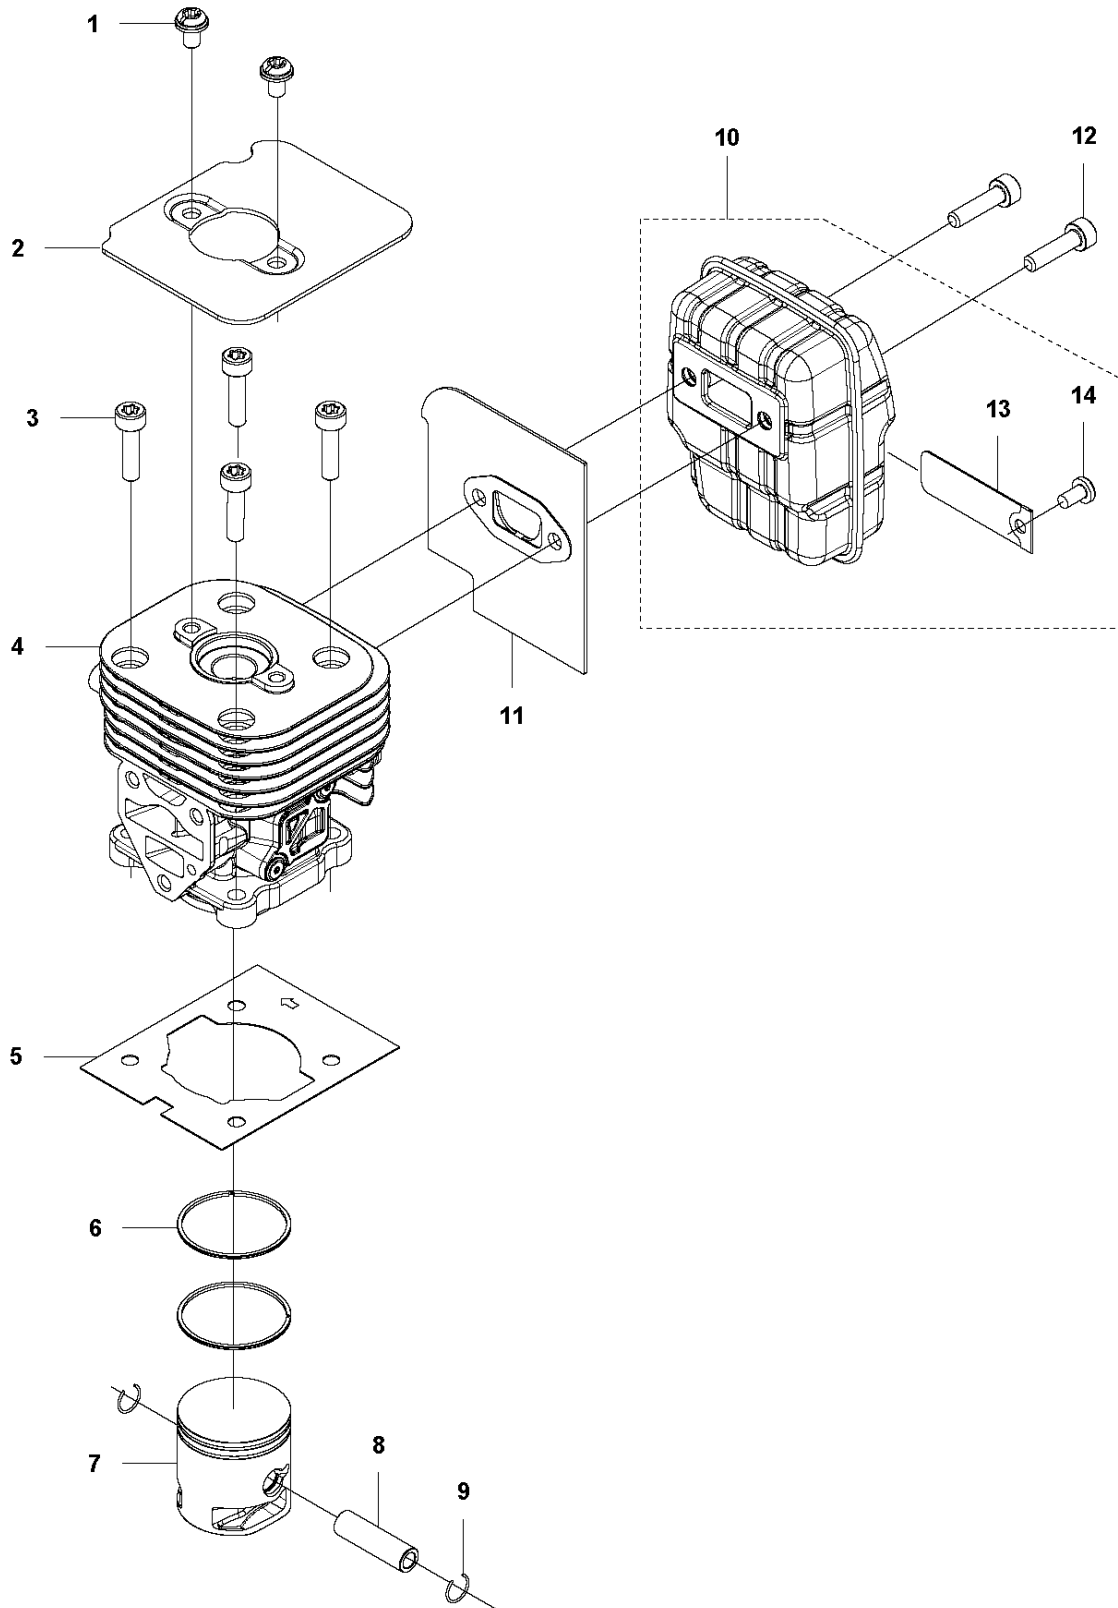

M 524, 525
CYLINDER PISTON & MUFFLER

CYLINDER, PISTON & MUFFLER

525 RJX

Ref	Part No	Description	Remark	QTY	KIT
1	544 25 68-01	SCREW		2	
2	578 78 53-01	PLATE		1	
3	504 11 43-01	SCREW		4	
4	577 97 90-01	CYLINDER		1	
5	576 39 87-02	GASKET		1	
6	506 61 81-01	RING		2	
7	577 91 74-01	PISTON		1	
8	505 04 07-01	PIN		1	
9	505 04 52-01	RING		2	
10	585 24 86-01	MUFFLER		1	
10	585 03 29-01	MUFFLER ASSY	Australia / New Zealand	1	
11	578 40 81-01	GASKET		1	
10	580 52 36-01	MUFFLER ASSY	US	1	
12	504 11 43-01	SCREW		2	
13	580 51 44-01	SPARK ARRESTER		1	10
14	729 57 74-05	SCREW CRPANT		1	10