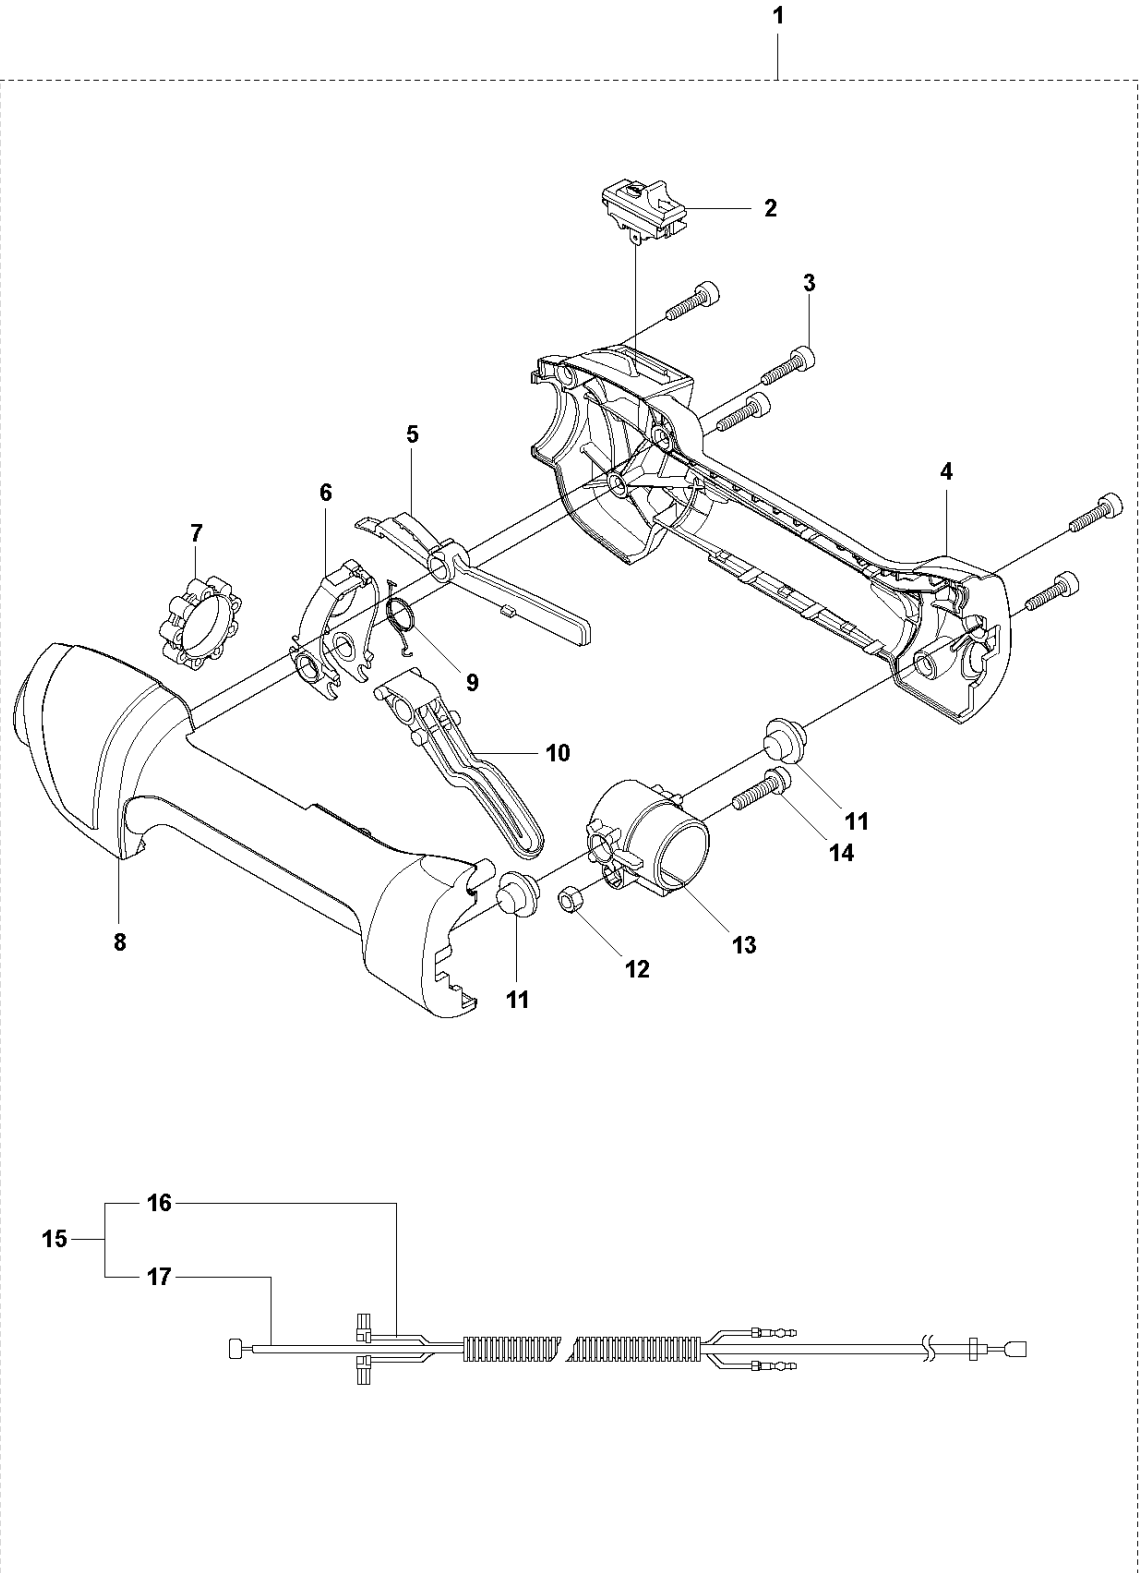

F 524L, 525L, LS, LST, LK, LX, RJX, RJD
THROTTLE CONTROLS

THROTTLE CONTROLS

525 RJX

Ref	Part No	Description	Remark	QTY	KIT
1	578 27 95-01	THROTTLE CONTROL	L, LS, LST, RJX	1	
1	578 27 95-02	THROTTLE CONTROL	LK, RJD, (LST Australia)	1	
2	537 41 90-01	SWITCH		1	1
3	575 96 05-01	SCREW IH SCT		5	1
4	544 23 84-01	HANDLE HALF	L, LS, LST, RJX	1	1
4	544 10 02-02	HANDLE HALF	LK, RJD, (LST Australia)	1	1
5	503 87 80-01	THROTTLE LOCKOUT		1	1
6	503 91 81-01	THROTTLE LEVER		1	1
7	503 96 14-01	ABSORBER		1	1
8	544 23 85-01	HANDLE HALF	L, LS, LST, RJX	1	1
8	544 10 03-02	HANDLE HALF	LK, RJD, (LST Australia)	1	1
9	544 10 08-01	RECOIL SPRING		1	1
10	503 87 79-03	THROTTLE TRIGGER		1	1
11	544 10 17-03	DAMPER	L, LS, LST, RJX	2	1
11	544 10 17-02	DAMPER	LK, RJD, (LST Australia)	2	1
12	731 23 14-01	HEXAGON NUT		1	1
13	544 11 21-01	RETAINER		1	1
14	506 68 90-01	BOLT		1	1
15	578 27 96-01	WIRING		1	1
16	502 53 16-01	SHORT CIRCUIT CABLE		1	1, 15
17	578 86 78-01	THROTTLE CABLE		1	1, 15