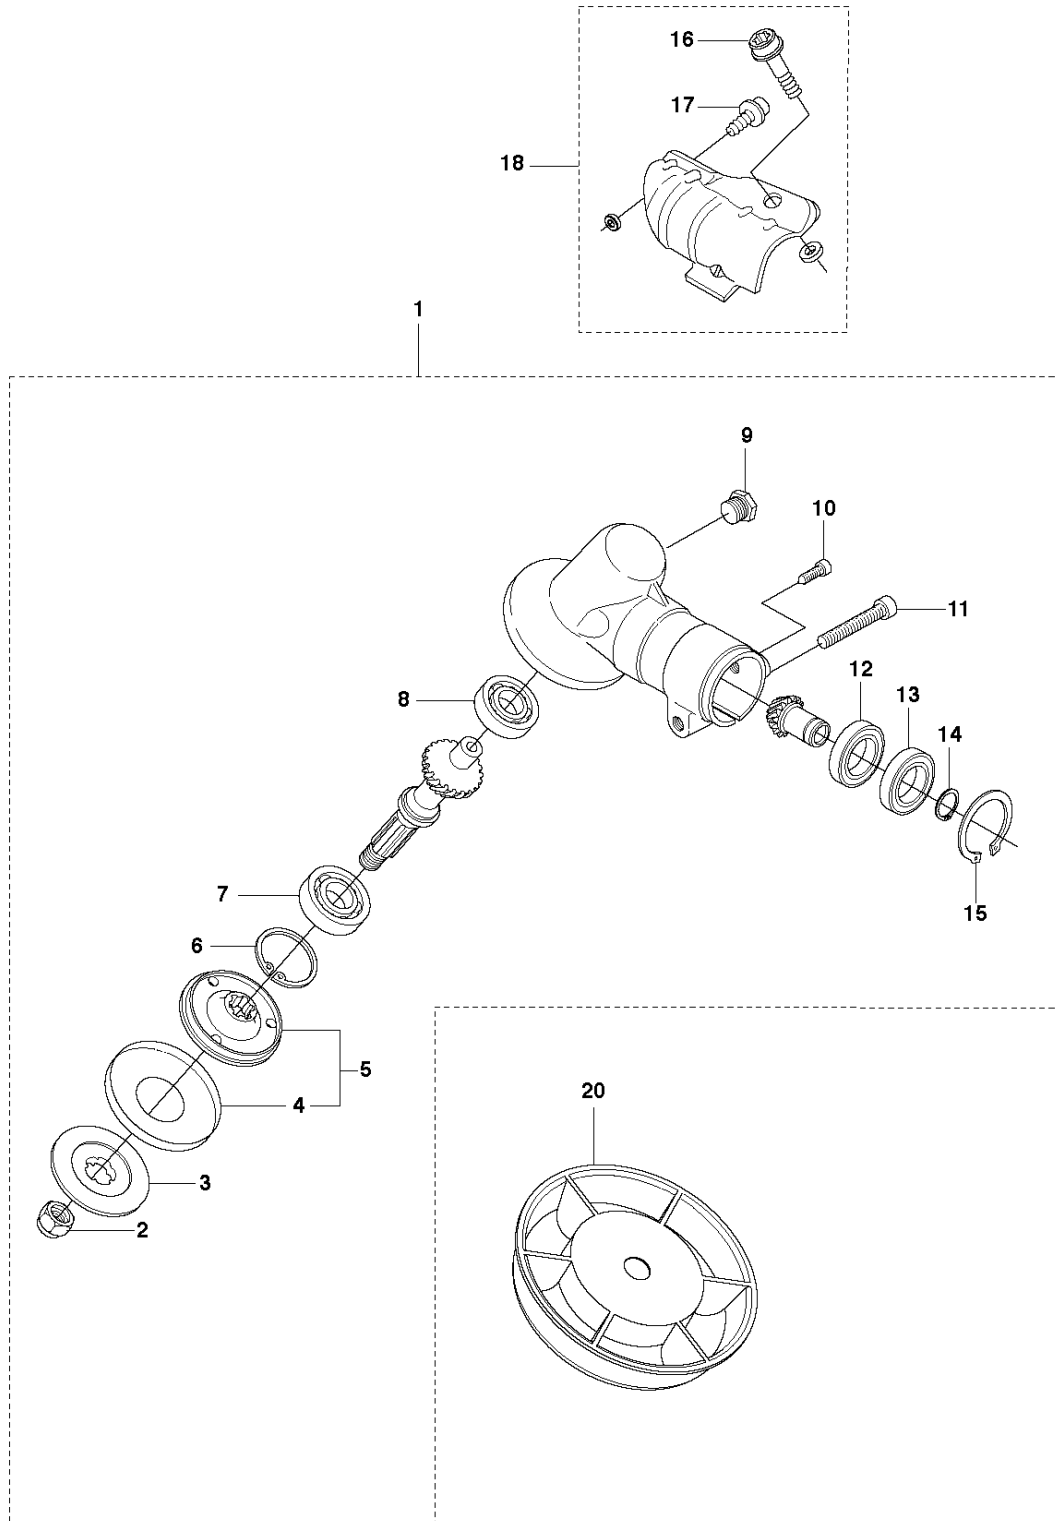

# SPARE PARTS LIST

BRUSHCUTTERS/CLEARING SAWS

525 RJX

**A1** 524L, 525L, LS, LK, RJX, RJD, RS, RX, RXT, RK  
BEVEL GEAR

## BEVEL GEAR

525 RJX

Ref	Part No	Description	Remark	QTY	KIT
1	537 19 92-02	BEVEL GEAR ASSY		1	
2	503 85 63-01	NUT		1	1
3	537 28 56-01	SUPPORT FLANGE		1	1
4	537 29 26-01	CUP		1	1
5	537 23 49-01	DRIVER ASSY		1	1
6	735 31 28-10	CIRCLIP		1	1
7	503 25 24-01	BALL BEARING		1	1
8	738 21 98-00	BALL BEARING		1	1
9	503 20 15-01	SCREW		1	1
10	503 20 14-12	SCREW IHSCFMO		1	1
11	503 20 07-25	SCREW IHSCFM		1	1
12	738 21 99-00	BALL BEARING		1	1
13	738 21 99-02	BALL BEARING		1	1
14	735 31 11-00	CIRCLIP		1	1
15	735 31 25-10	CIRCLIP		1	1
16	544 21 84-20	SCREW ITXSCM		1	18
17	501 98 10-01	SCREW ITXSCM		1	18
18	574 30 69-03	CLAMP		1	
20	503 89 01-01	SUPPORT CUP		1	

## SHORT BLOCK

525 RJX

Ref	Part No	Description	Remark	QTY	KIT
1	592 77 64-01	SHORT BLOCK		1	
2	544 25 68-01	SCREW		2	
3	578 78 53-01	PLATE		1	
4	504 11 43-01	SCREW		4	
5	576 59 81-01	SPARK PLUG		1	
6	578 40 81-01	GASKET		1	
7	588 09 82-02	SERVICE KIT		1	
8	576 39 87-02	GASKET		1	7,14
9	506 61 81-01	RING		2	7,14
10	577 91 74-01	PISTON		1	7,14
11	505 04 07-01	PIN		1	7,14
12	576 40 27-01	BEARING		1	7,14
13	505 04 52-01	RING		2	7,14
14	588 09 81-02	SERVICE KIT		1	7
15	577 97 90-01	CYLINDER		1	7
16	577 88 24-02	GASKET		1	
17	576 39 91-02	GASKET		1	
18	576 39 89-01	GASKET		1	
19	504 12 15-01	SEALING		2	
20	506 61 03-01	BEARING		2	
21	506 68 94-01	KEY		1	
22	586 65 66-01	CRANKSHAFT		1	
23	504 11 43-01	SCREW		3	
24	581 30 86-02	CRANKCASE		1	
25	576 39 95-02	GASKET		1	