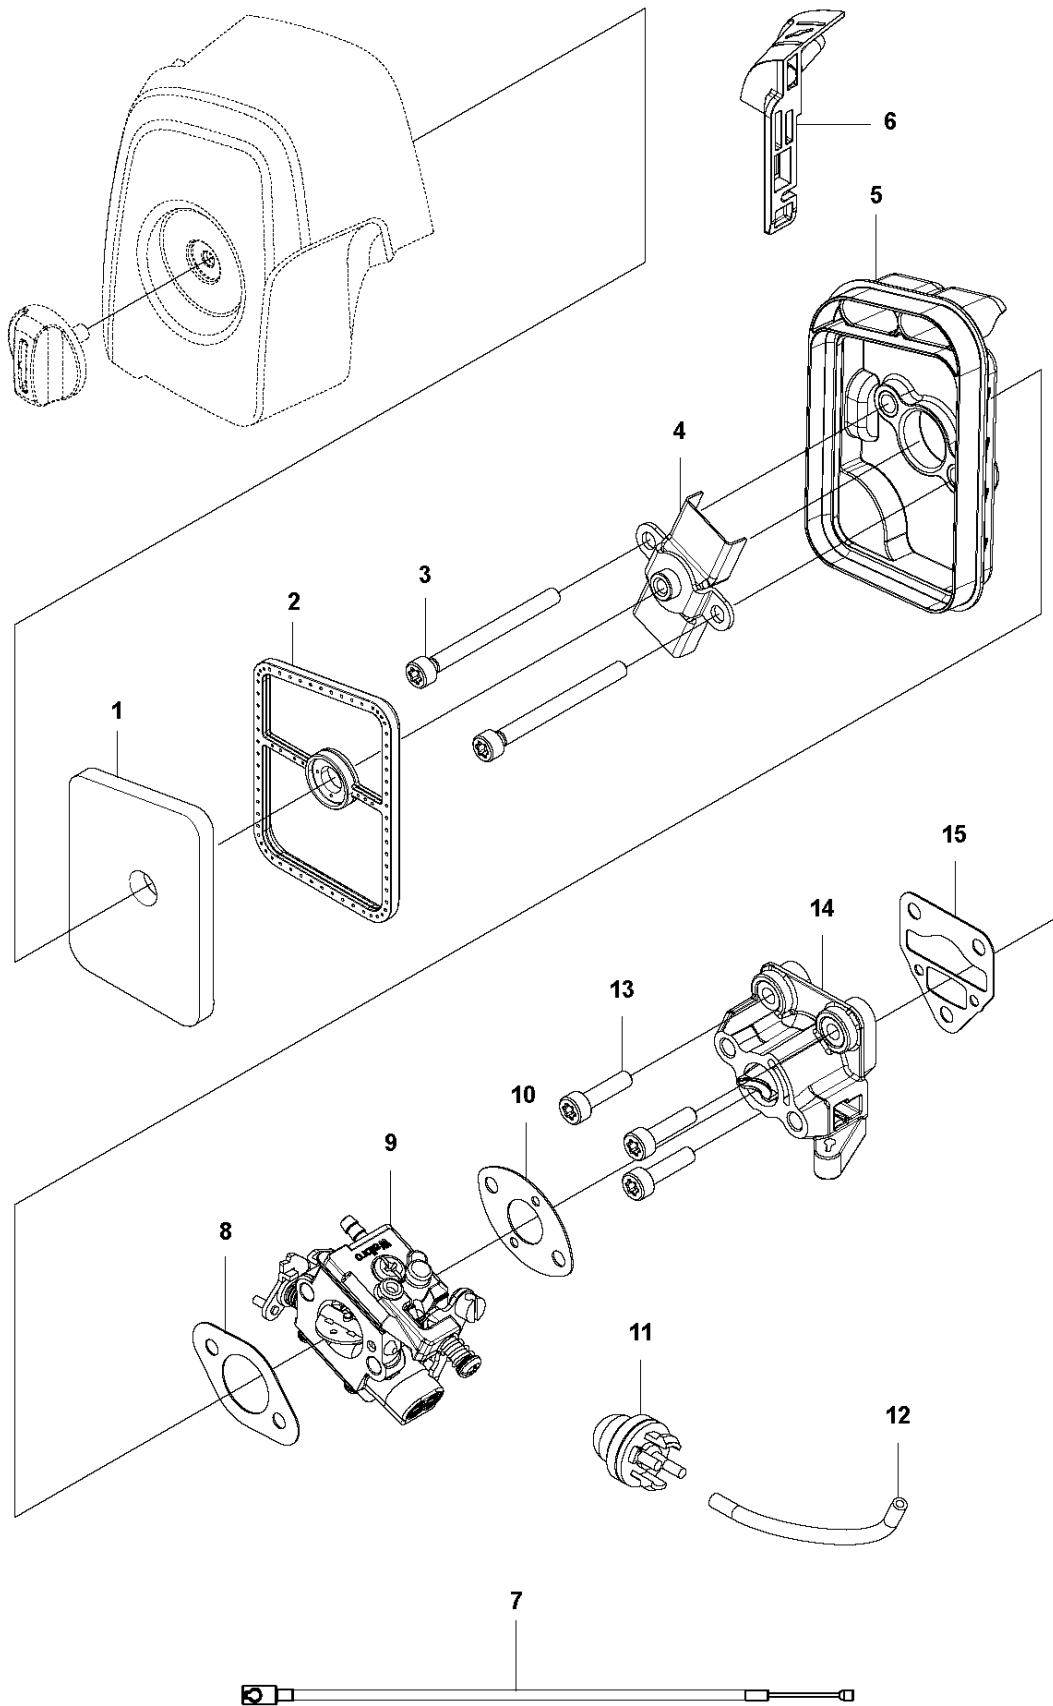

H2 525 LK, LX, RJX, RX, RXT, RK
CARBURETOR & AIRFILTER

CARBURETOR & AIR FILTER

525 RJX

Ref	Part No	Description	Remark	QTY KIT
1	577 85 15-01	AIR FILTER	US	1
1	581 04 74-01	AIR FILTER		1
2	576 40 16-01	AIR FILTER	US	1
2	581 45 18-01	AIR FILTER		1
3	580 46 72-01	BOLT		2
4	580 43 79-01	PLATE	US	1
4	585 48 85-01	PLATE		1
5	577 85 13-01	FILTER HOUSING	US	1
5	581 04 70-01	FILTER HOUSING		1
6	577 84 83-01	CHOKE CONTROL		1
7	590 90 00-01	THROTTLE CABLE		1
8	577 88 24-02	GASKET		1
9	584 90 14-01	CARBURETTOR		1
10	576 39 91-02	GASKET		1
11	503 93 66-01	PURGE		1
12	577 05 05-01	PIPE		1
13	504 11 43-01	SCREW		3
14	578 90 83-01	INSULATOR		1
15	576 39 89-01	GASKET		1