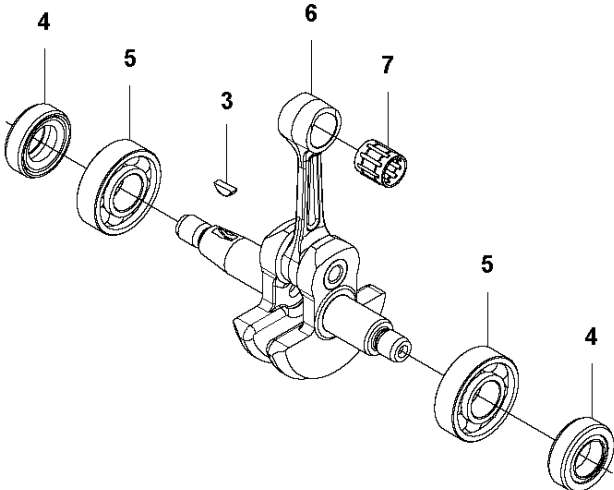

P 524, 525
CRANK SHAFT

CRANKSHAFT

525 RK

Ref	Part No	Description	Remark	QTY KIT
1	576 40 46-01	MUFFLER		1
2	544 25 68-01	SCREW		1
3	506 68 94-01	KEY		1
4	504 12 15-01	SEALING		2
5	506 61 03-01	BEARING		2
6	579 22 32-01	CRANKSHAFT		1
7	576 40 27-01	BEARING		1