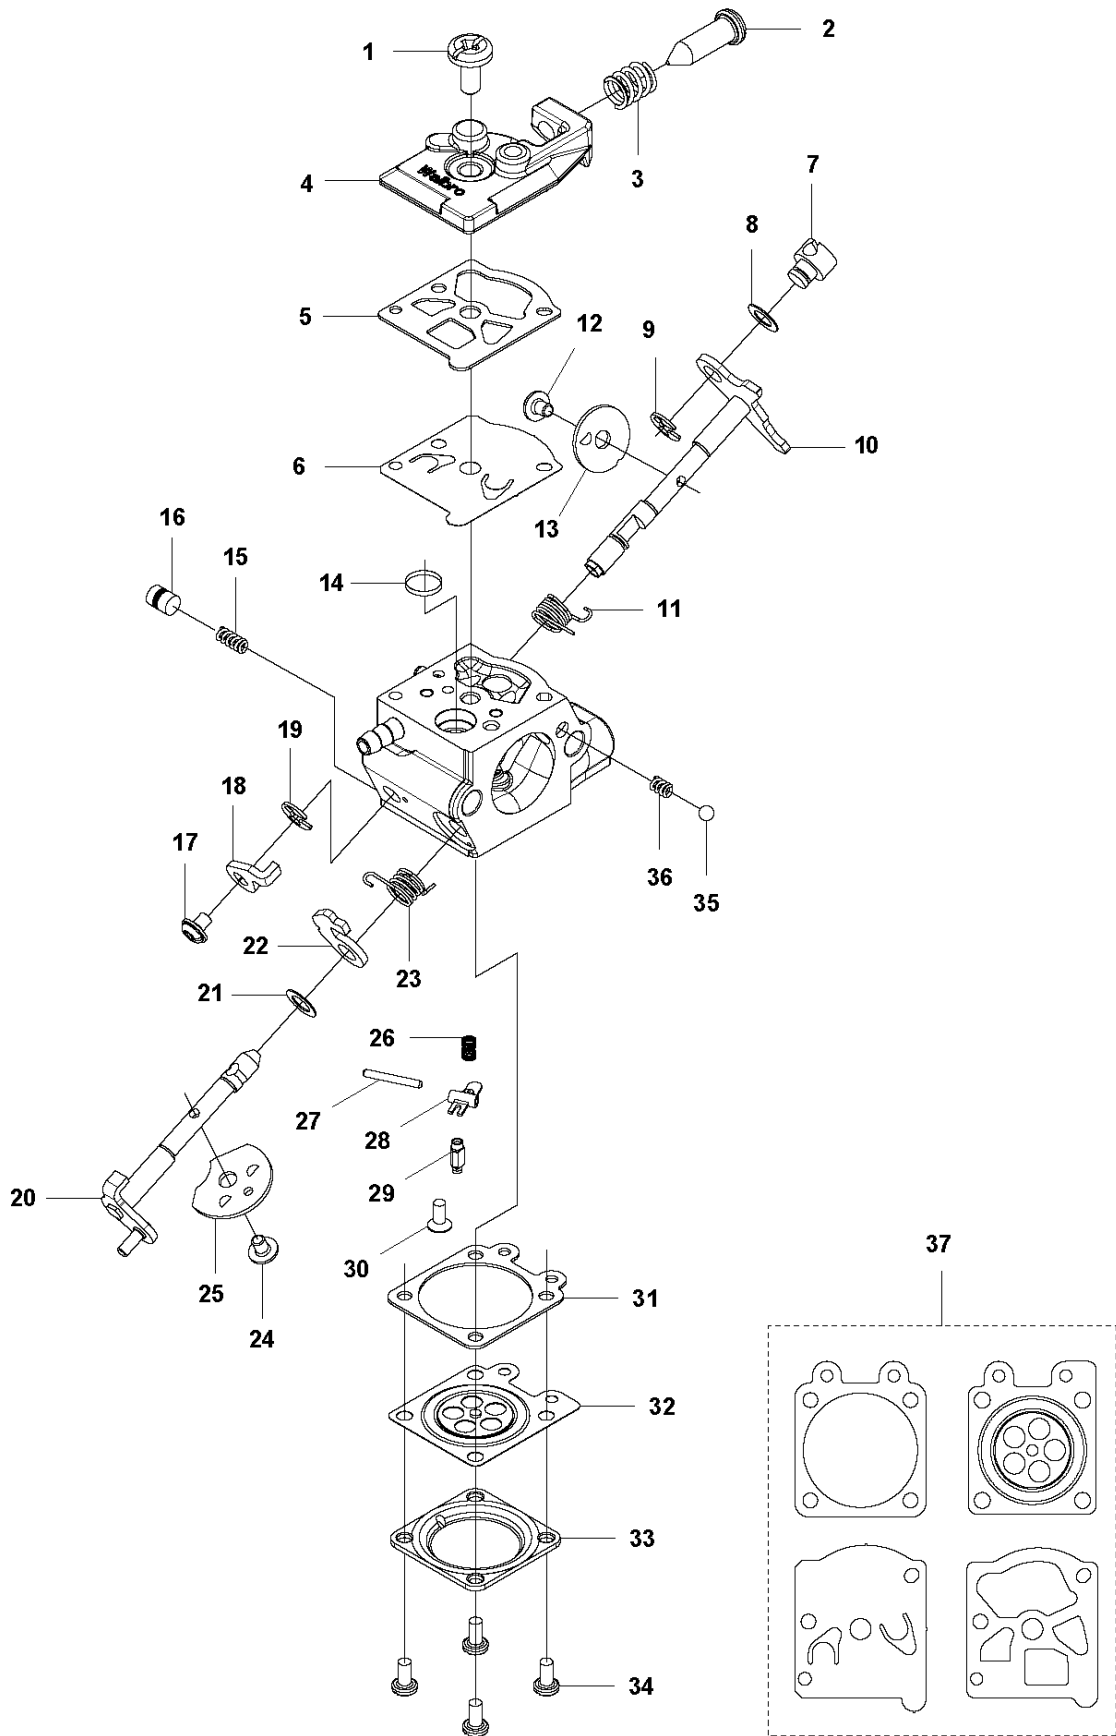

L 524, 525
IGNITION & CLUTCH

IGNITION SYSTEM & CLUTCH

525 RK

Ref	Part No	Description	Remark	QTY	KIT
1	588 14 15-01	IGNITION COIL		1	
2	584 82 66-01	IGNITION CABLE		1	1
3	579 59 07-01	TUBE		1	1
4	586 10 72-01	SPARK PLUG CAP		1	1
5	580 63 48-01	SPRING		1	1
6	584 96 81-01	SPARK PLUG	BPMR-8Y : NGK	1	
7	521 51 58-01	BOLT		2	
8	521 76 97-01	SPACER		2	
9	577 85 17-01	SHORT CIRCUIT CABLE		1	
10	516 12 41-01	SNAP RING		1	
11	581 14 20-01	CLUTCH DRUM		1	
12	513 18 96-01	SCREW		2	
13	521 75 82-01	WASHER		2	
14	577 05 28-01	CLUTCH ASSY		1	
15	576 40 07-01	CLUTCH SPRING		1	14
16	504 11 80-01	NUT		1	
17	578 96 78-01	FLYWHEEL		1	
18	505 05 44-01	WASHER		2	

P 524, 525
CRANK SHAFT

CRANKSHAFT

525 RK

Ref	Part No	Description	Remark	QTY KIT
1	576 40 46-01	MUFFLER		1
2	544 25 68-01	SCREW		1
3	506 68 94-01	KEY		1
4	504 12 15-01	SEALING		2
5	506 61 03-01	BEARING		2
6	579 22 32-01	CRANKSHAFT		1
7	576 40 27-01	BEARING		1

Q 524, 525
CARBURETOR

CARBURETOR

525 RK

Ref	Part No	Description	Remark	QTY KIT
1	520 97 63-01	SCREW		1
2	577 81 57-01	SCREW		1
3	513 59 32-01	SPRING		1
4	579 19 06-01	COVER		1
5	520 95 48-01	GASKET		1
6	502 21 36-01	DIAPHRAGM PUMP		1
7	513 40 08-01	SWIVEL		1
8	516 52 42-01	WASHER		1
9	506 73 86-01	RETAINER RING		1
10	579 19 07-01	SHAFT		1
11	577 81 55-01	SPRING		1
12	520 75 98-01	SCREW		1
13	520 97 86-01	VALVE		1
14	520 95 70-01	SCREEN		1
15	505 05 79-01	SPRING		1
16	584 90 12-01	PISTON ASSY		1
17	520 75 98-01	SCREW		1
18	579 19 08-01	LEVER		1
19	505 05 65-01	RING		1
20	579 19 10-01	SHAFT		1
21	516 52 42-01	WASHER		1
22	584 90 13-01	LEVER		1
23	579 19 11-01	SPRING		1
24	520 75 98-01	SCREW		1
25	581 15 49-01	VALVE		1
26	578 89 54-01	SPRING		1
27	520 97 74-01	PIN		1
28	577 80 72-01	LEVER		1
29	521 08 54-01	VALVE.INLET		1
30	577 80 71-01	SCREW		1
31	516 97 21-01	GASKET		1
32	577 80 70-01	DIAPHRAGM		1
33	514 18 92-01	COVER		1
34	520 97 88-01	SCREW ASSY		4
35	514 24 26-01	BALL		1
36	514 24 33-01	SPRING.CHOKE		1
37	580 68 48-01	GASKET KIT	Coomopes by item 5, 6, 31 and 32	1