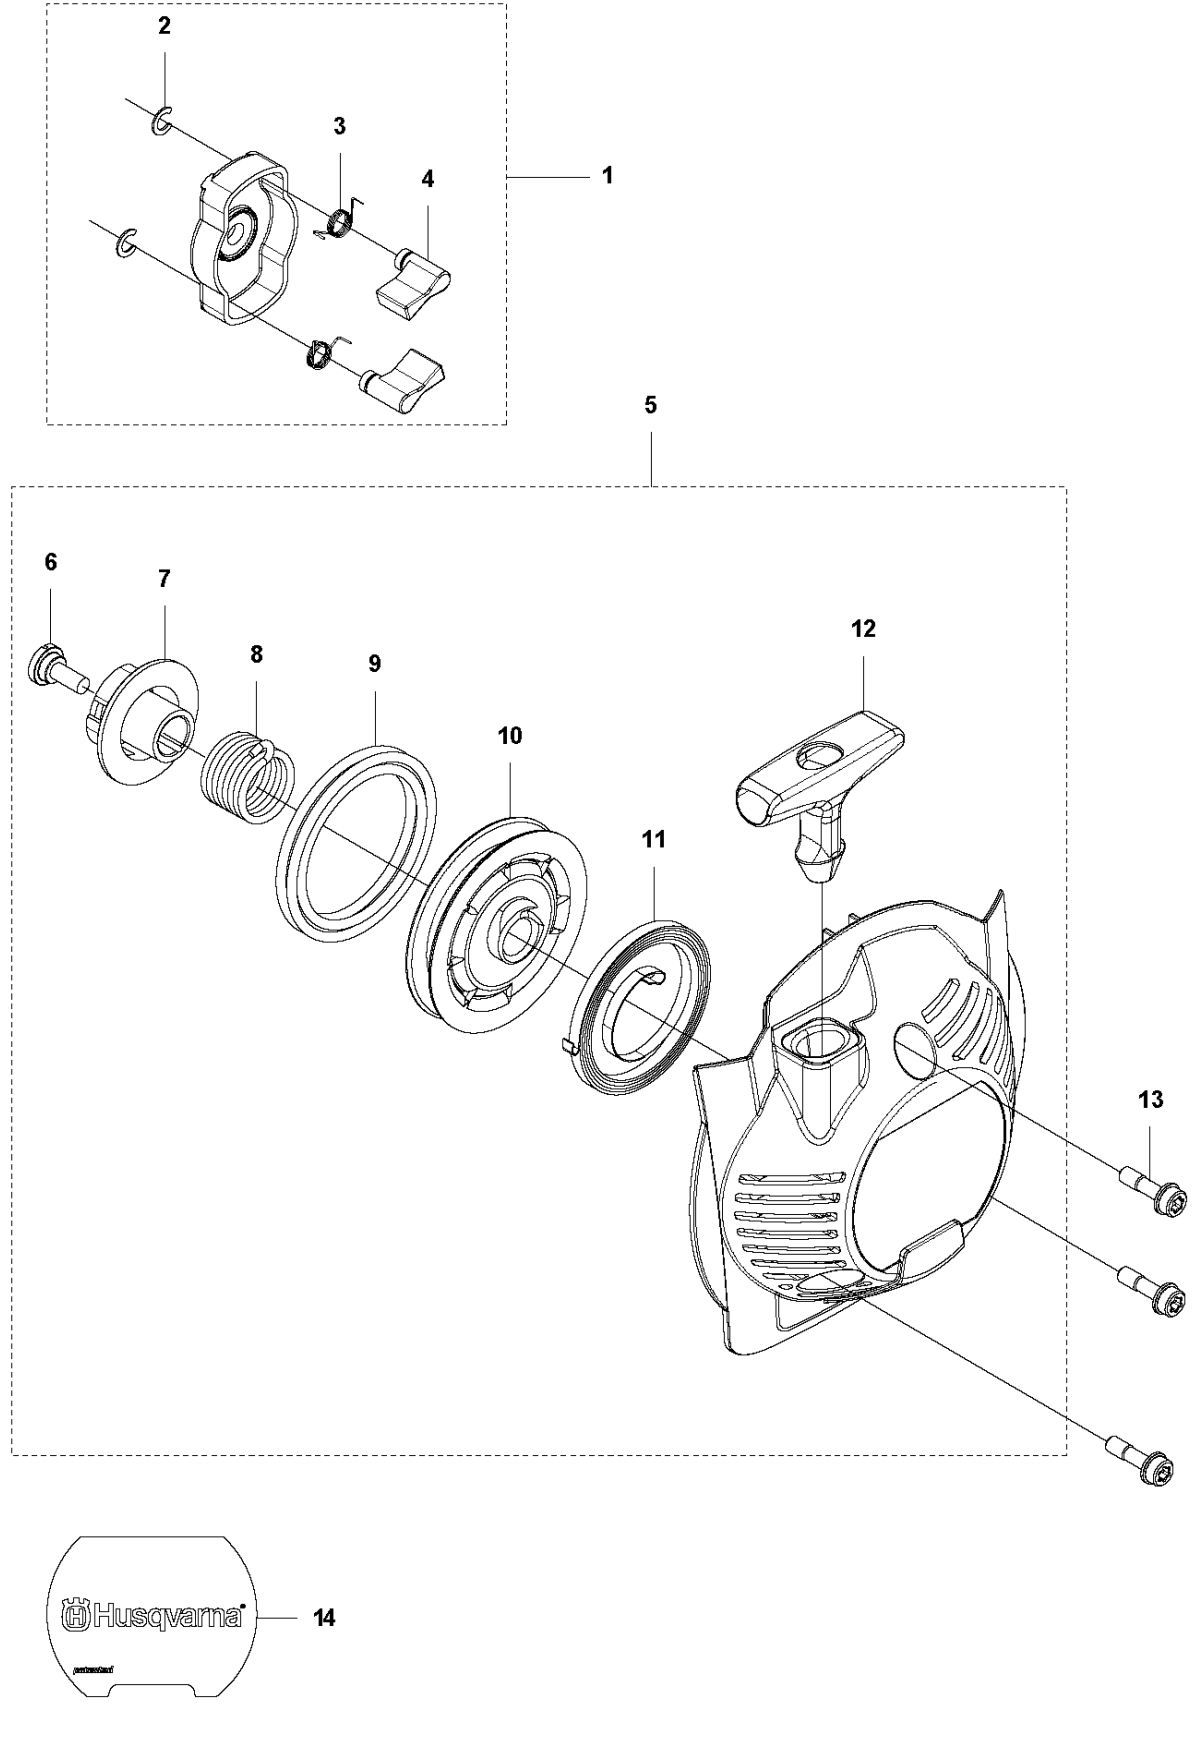

J2 525 LK, LX, RJX, RXT, RX, RK
STARTER

STARTER

525 RK

Ref	Part No	Description	Remark	QTY	KIT
1	581 14 65-01	STARTER PULLEY		1	
2	521 60 04-01	E-RING		2	1
3	521 60 03-01	SPRING		2	1
4	521 60 02-01	RATCHET		2	1
5	577 84 92-01	STARTER ASSY		1	
6	521 60 00-01	SCREW		1	5
7	576 40 12-01	PULLEY		1	5
8	577 13 41-01	SPRING		1	5
9	577 84 87-01	ROPE		1	5
10	577 84 88-01	REEL		1	5
11	504 11 50-01	SPIRAL SPRING		1	5
12	575 48 95-01	STARTER HANDLE		1	5
13	577 81 54-01	BOLT		3	
14	579 36 96-01	DECAL		1