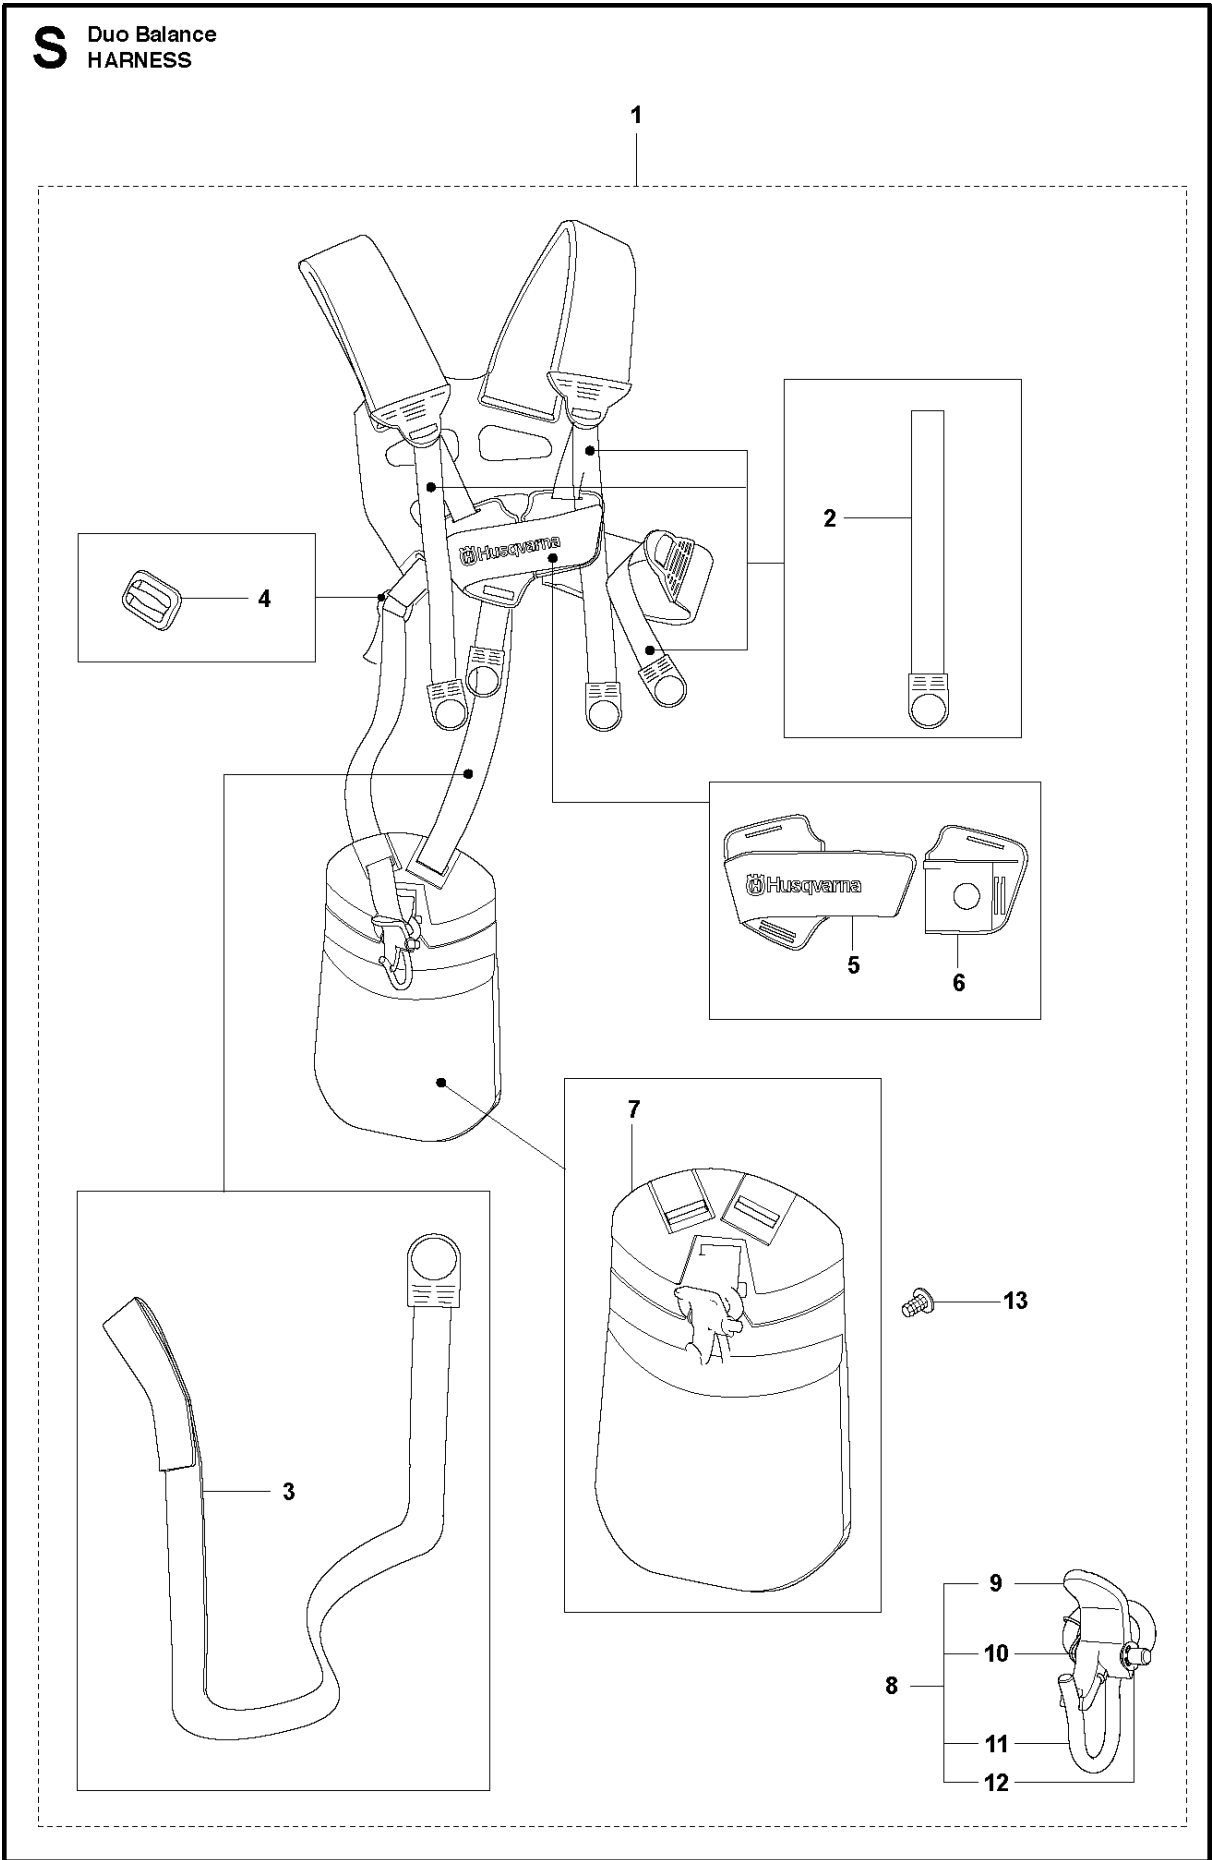

R2 524L, 525L, LS, LST, LK, RJX, RJD, RS, RX, RXT, RK
ACCESSORIES

ACCESSORIES

525 RK

Ref	Part No	Description	Remark	QTY	KIT
1	502 28 59-01	STOP		1	
2	575 73 82-02	COMBINATION WRENCH		1	
3	501 60 02-03	SCREWDRIVER		1	
4	502 21 58-01	WRENCH		1	
5	531 00 92-48	FILTER OIL		1	
6	503 97 64-01	GREASE		1	
7	537 35 36-01	LOOP		1	
8	537 13 04-02	KNOB		1	7
9	537 35 01-01	LOOP		1	7
10	725 23 31-51	SCREW		1	7
11	537 31 29-01	TRANSPORT GUARD	200 - 275mm	1	
12	537 21 62-01	HARNESS		1	
12	537 21 62-02	HARNESS	USA	1	
13	537 21 63-01	HARNESS		1	
13	537 21 63-02	HARNESS	USA	1	
14	503 73 40-01	FRONT PIECE		1	13
15	503 73 41-02	BUCKLE		1	13
16	502 02 28-02	WELT HOOK		1	13

S Duo Balance
HARNESS

HARNES

525 RK

Ref	Part No	Description	Remark	QTY	KIT
1	537 27 57-01	HARNES		1	
1	537 27 57-03	HARNES	US	1	1
2	503 99 61-01	BAND		3	1
3	503 99 61-03	BAND		1	1
4	537 11 35-01	RETAINER		1	1
5	537 28 84-01	BUCKLE		1	1
6	537 28 83-01	BUCKLE		1	1
7	537 27 59-01	HIP PAD		1	1
8	502 02 28-01	HOOK		1	1
9	502 02 30-02	LOCK		1	1,8
10	586 34 10-01	SPRING		1	1,8
11	502 02 29-02	HOOK		1	1,8
12	735 31 09-20	E-CLIP		1	1,8
13	537 17 54-01	HIP PAD		3	1