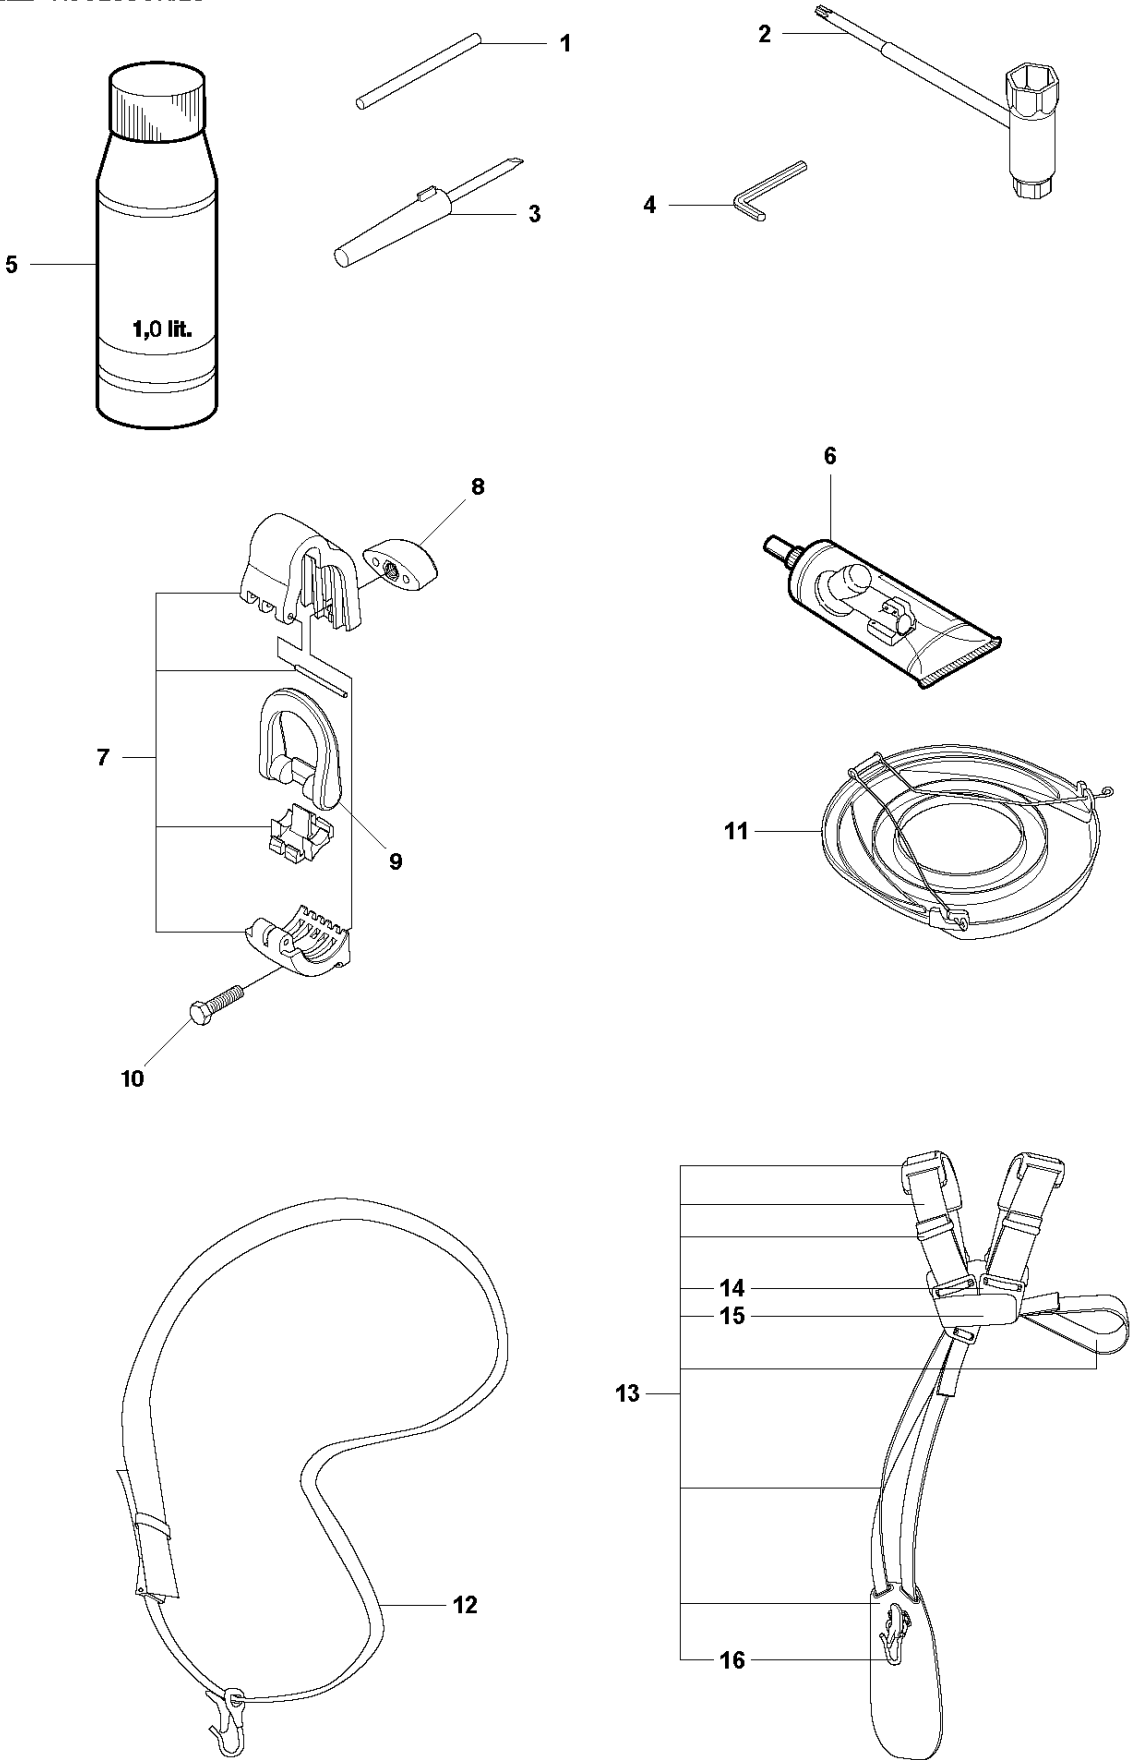

R2 524L, 525L, LS, LST, LK, RJX, RJD, RS, RX, RXT, RK
ACCESSORIES

ACCESSORIES

525 RK

Ref	Part No	Description	Remark	QTY	KIT
1	502 28 59-01	STOP		1	
2	575 73 82-02	COMBINATION WRENCH		1	
3	501 60 02-03	SCREWDRIVER		1	
4	502 21 58-01	WRENCH		1	
5	531 00 92-48	FILTER OIL		1	
6	503 97 64-01	GREASE		1	
7	537 35 36-01	LOOP		1	
8	537 13 04-02	KNOB		1	7
9	537 35 01-01	LOOP		1	7
10	725 23 31-51	SCREW		1	7
11	537 31 29-01	TRANSPORT GUARD	200 - 275mm	1	
12	537 21 62-01	HARNESS		1	
12	537 21 62-02	HARNESS	USA	1	
13	537 21 63-01	HARNESS		1	
13	537 21 63-02	HARNESS	USA	1	
14	503 73 40-01	FRONT PIECE		1	13
15	503 73 41-02	BUCKLE		1	13
16	502 02 28-02	WELT HOOK		1	13