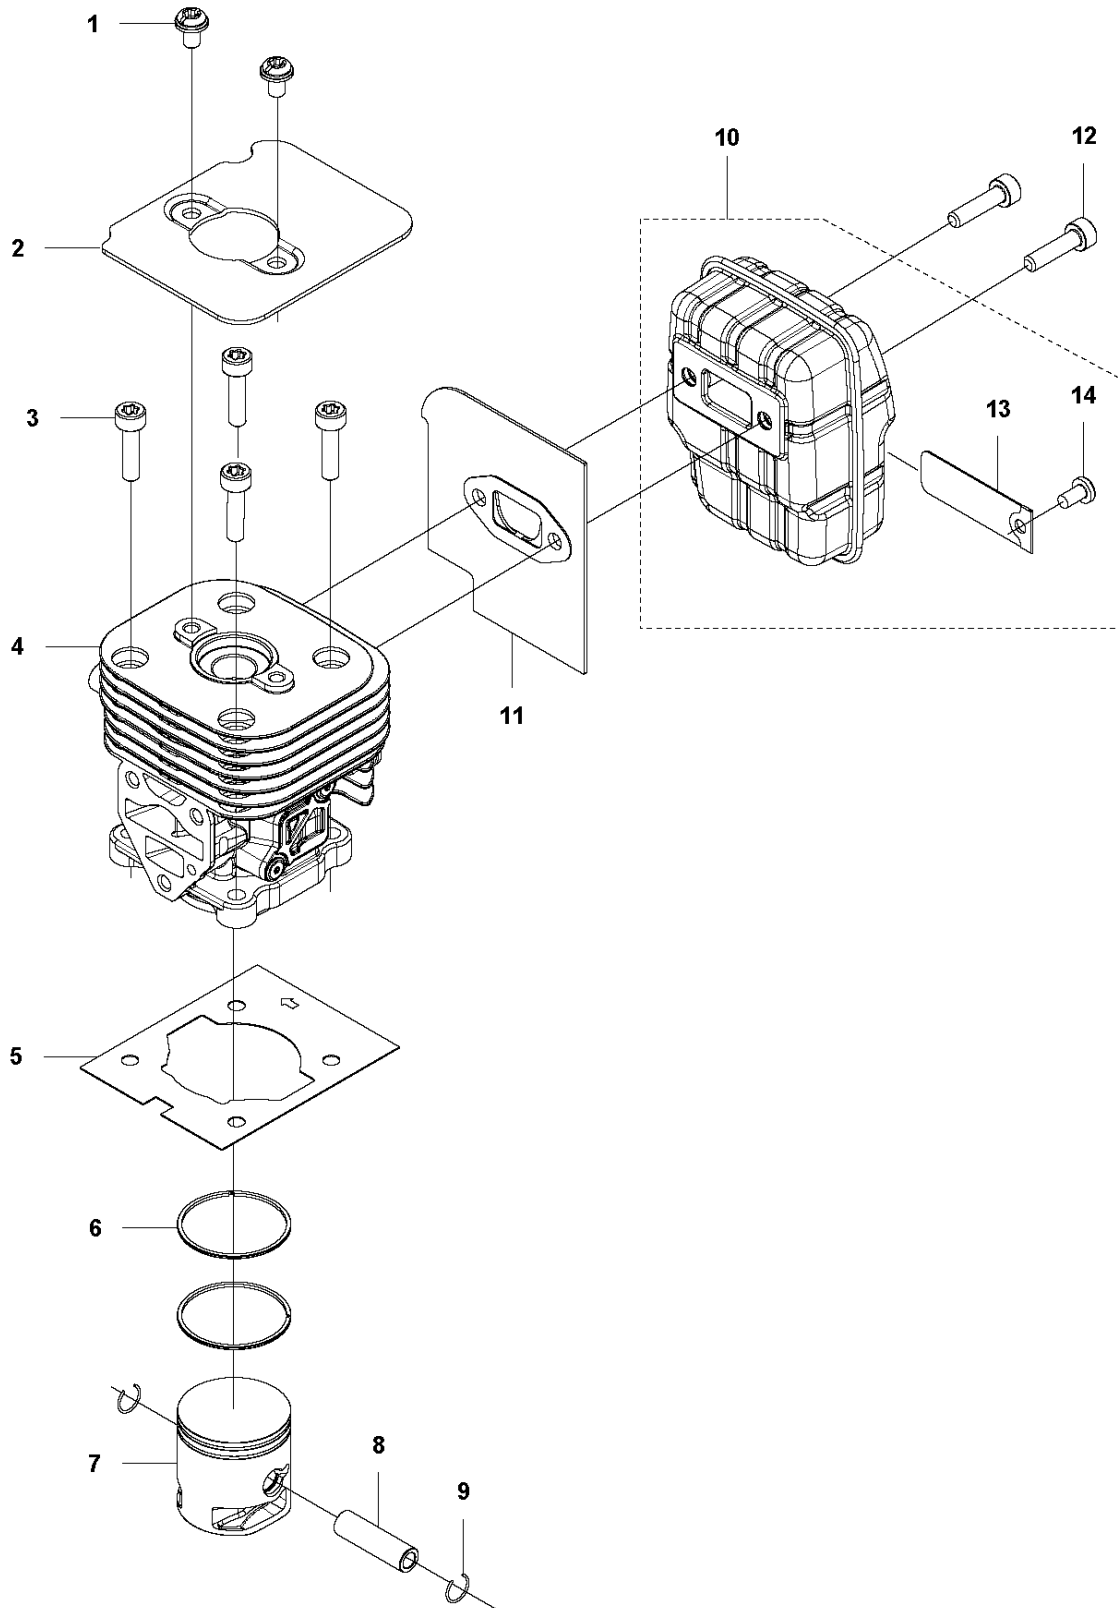

L 524, 525
IGNITION & CLUTCH

IGNITION SYSTEM & CLUTCH

525 RK

Ref	Part No	Description	Remark	QTY	KIT
1	588 14 15-01	IGNITION COIL		1	
2	584 82 66-01	IGNITION CABLE		1	1
3	579 59 07-01	TUBE		1	1
4	586 10 72-01	SPARK PLUG CAP		1	1
5	580 63 48-01	SPRING		1	1
6	584 96 81-01	SPARK PLUG	BPMR-8Y : NGK	1	
7	521 51 58-01	BOLT		2	
8	521 76 97-01	SPACER		2	
9	577 85 17-01	SHORT CIRCUIT CABLE		1	
10	516 12 41-01	SNAP RING		1	
11	581 14 20-01	CLUTCH DRUM		1	
12	513 18 96-01	SCREW		2	
13	521 75 82-01	WASHER		2	
14	577 05 28-01	CLUTCH ASSY		1	
15	576 40 07-01	CLUTCH SPRING		1	14
16	504 11 80-01	NUT		1	
17	578 96 78-01	FLYWHEEL		1	
18	505 05 44-01	WASHER		2	

M 524, 525
CYLINDER PISTON & MUFFLER

CYLINDER, PISTON & MUFFLER

525 RK

Ref	Part No	Description	Remark	QTY	KIT
1	544 25 68-01	SCREW		2	
2	578 78 53-01	PLATE		1	
3	504 11 43-01	SCREW		4	
4	577 97 90-01	CYLINDER		1	
5	576 39 87-02	GASKET		1	
6	506 61 81-01	RING		2	
7	577 91 74-01	PISTON		1	
8	505 04 07-01	PIN		1	
9	505 04 52-01	RING		2	
10	585 24 86-01	MUFFLER		1	
10	585 03 29-01	MUFFLER ASSY	Australia / New Zealand	1	
11	578 40 81-01	GASKET		1	
12	504 11 43-01	SCREW		2	
13	580 51 44-01	SPARK ARRESTER		1	10
14	729 57 74-05	SCREW CRPANT		1	10