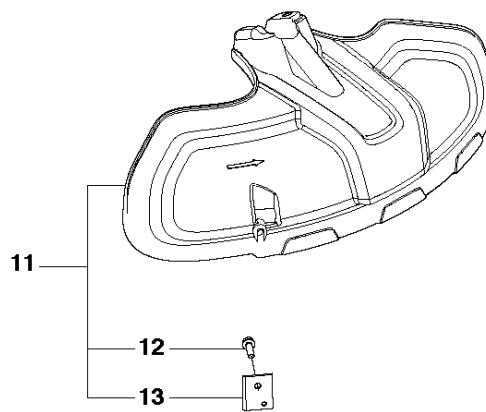

524L, 525L, LS, LST, LK, RJX, RJD, RS, RX, RXT, RK