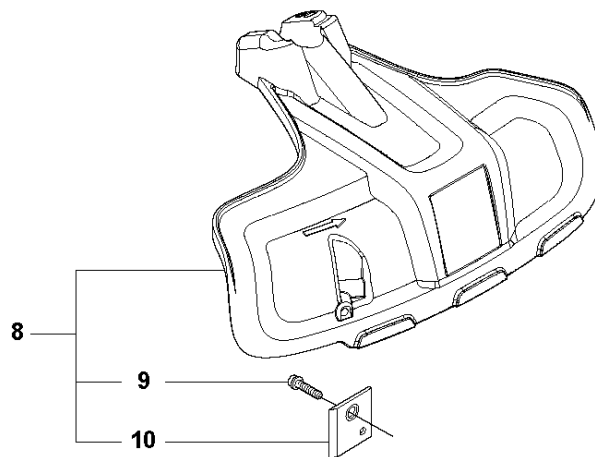

524L, 525L, LS, LST, LK, RJX, RJD, RS, RX, RXT, RK