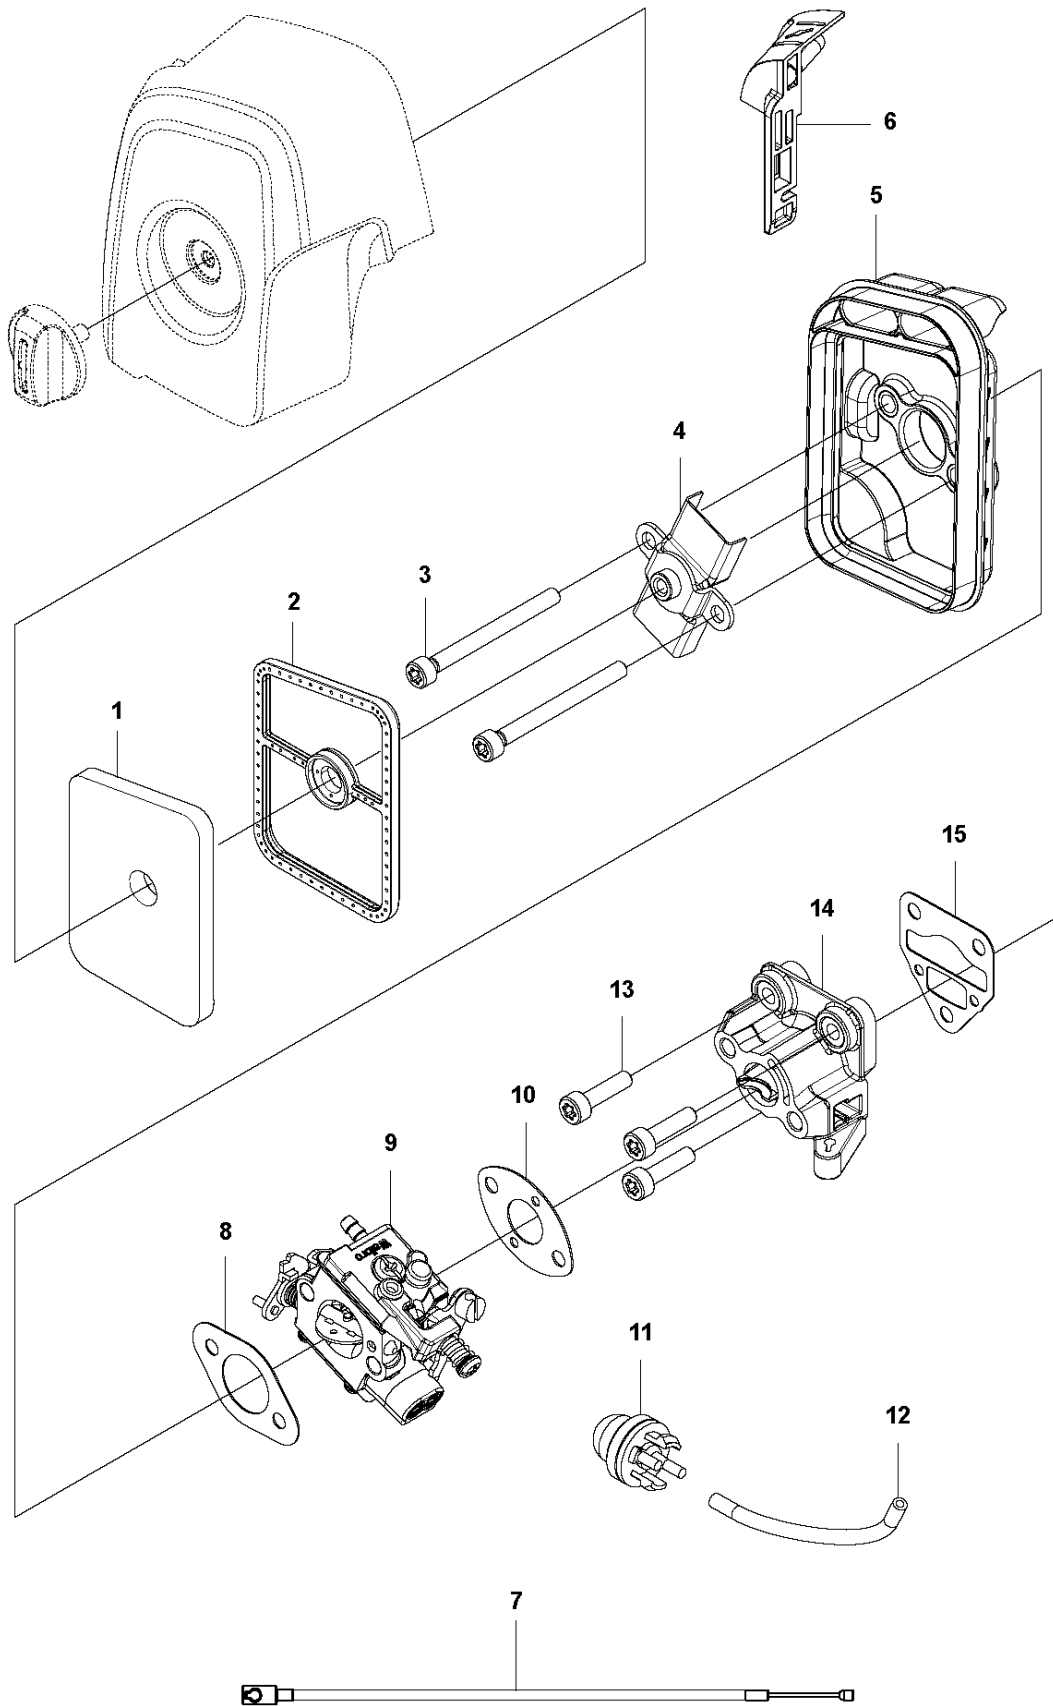

H2 525 LK, LX, RJX, RX, RXT, RK
CARBURETOR & AIRFILTER

CARBURETOR & AIR FILTER

525 RK

Ref	Part No	Description	Remark	QTY KIT
1	581 04 74-01	AIR FILTER		1
2	581 45 18-01	AIR FILTER		1
3	580 46 72-01	BOLT		2
4	585 48 85-01	PLATE		1
5	581 04 70-01	FILTER HOUSING		1
6	577 84 83-01	CHOKE CONTROL		1
7	590 90 00-01	THROTTLE CABLE		1
8	577 88 24-02	GASKET		1
9	584 90 14-01	CARBURETTOR		1
10	576 39 91-02	GASKET		1
11	503 93 66-01	PURGE		1
12	577 05 05-01	PIPE		1
13	504 11 43-01	SCREW		3
14	578 90 83-01	INSULATOR		1
15	576 39 89-01	GASKET		1