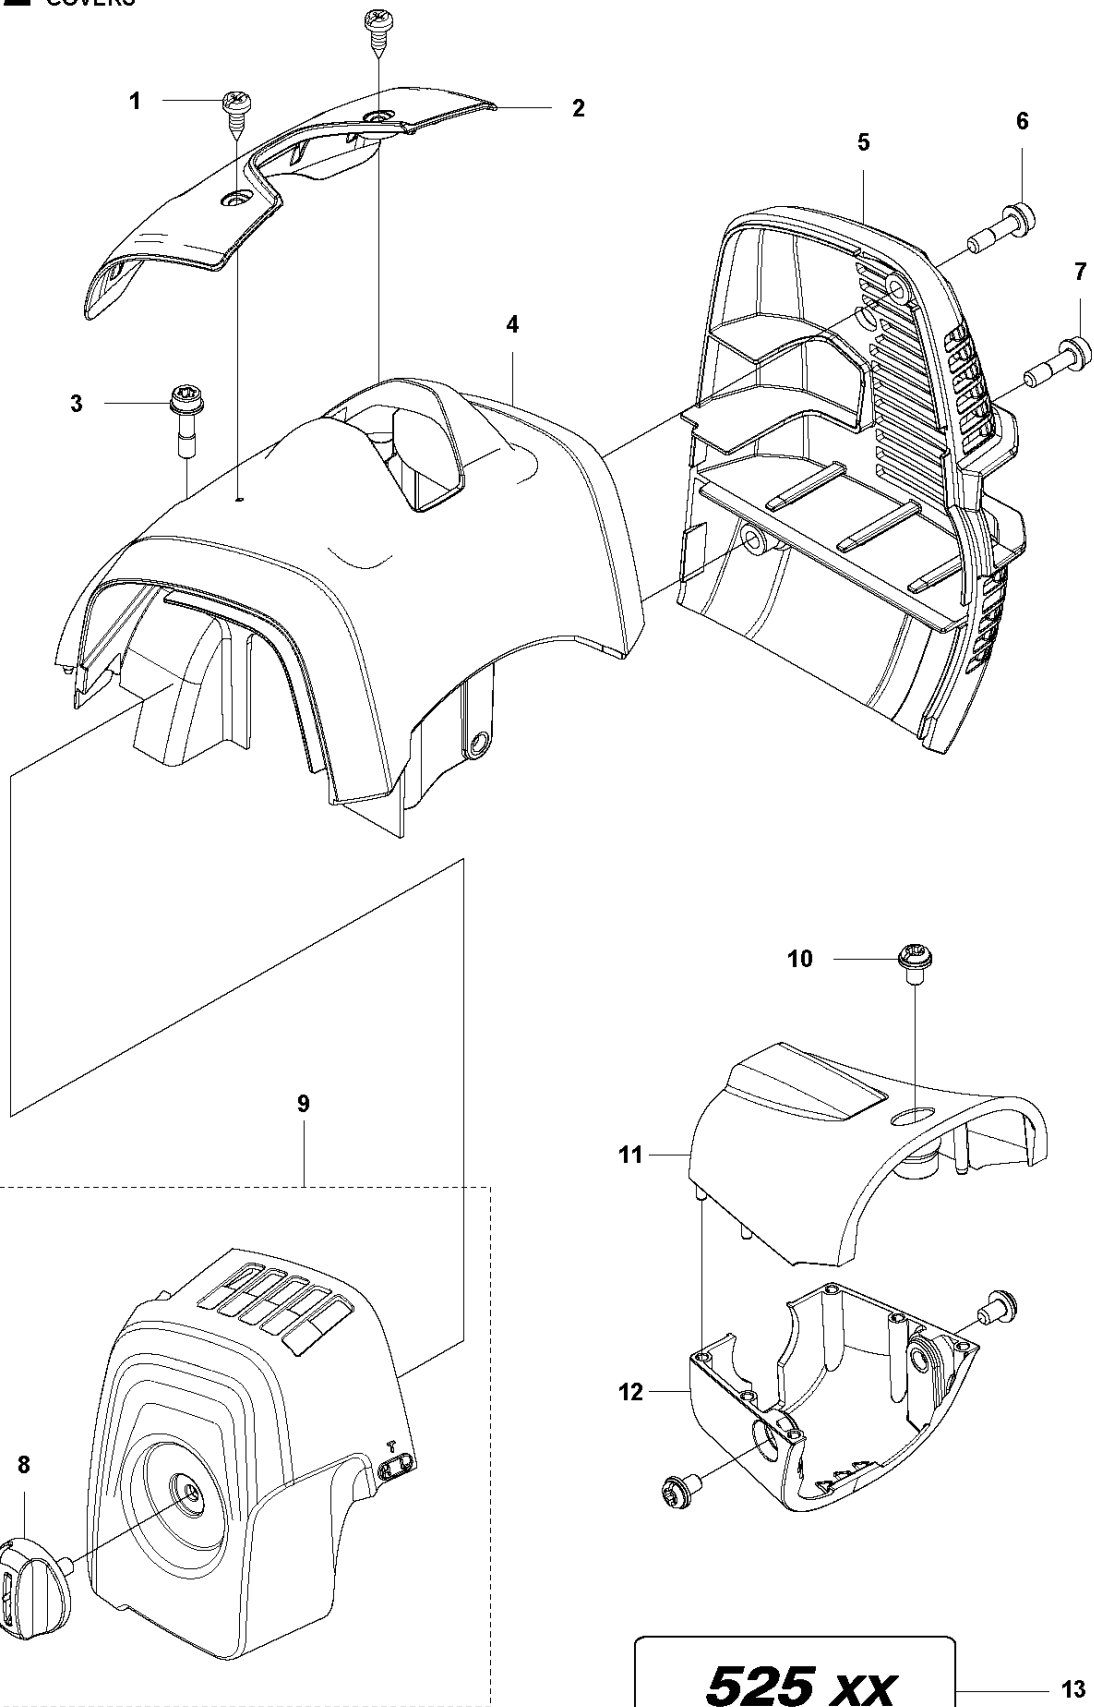

G2 525 LK, LX, RJX, RX, RXT, RK
COVERS

COVER

525 RK

Ref	Part No	Description	Remark	QTY	KIT
1	503 21 35-12	SCREW CCRPANT		2	
2	576 40 45-01	ARM PROTECTION		1	
3	577 81 54-01	BOLT		1	
4	592 62 13-01	CYLINDER COVER	To be used with 576404101 Housing clutch	1	
4	592 62 13-02	CYLINDER COVER	To be used with 588567701 Housing clutch	1	
5	576 40 47-01	MUFFLER GUARD		1	
6	577 81 54-01	BOLT		1	
7	577 81 54-01	BOLT		1	
8	576 99 24-02	KNOB		1	9
9	581 04 73-01	FILTER COVER ASSY		1	
10	544 25 68-01	SCREW		3	
11	577 85 11-01	COVER		1	
12	577 85 10-01	COVER		1	
13	579 44 58-09	DECAL	525RK	1