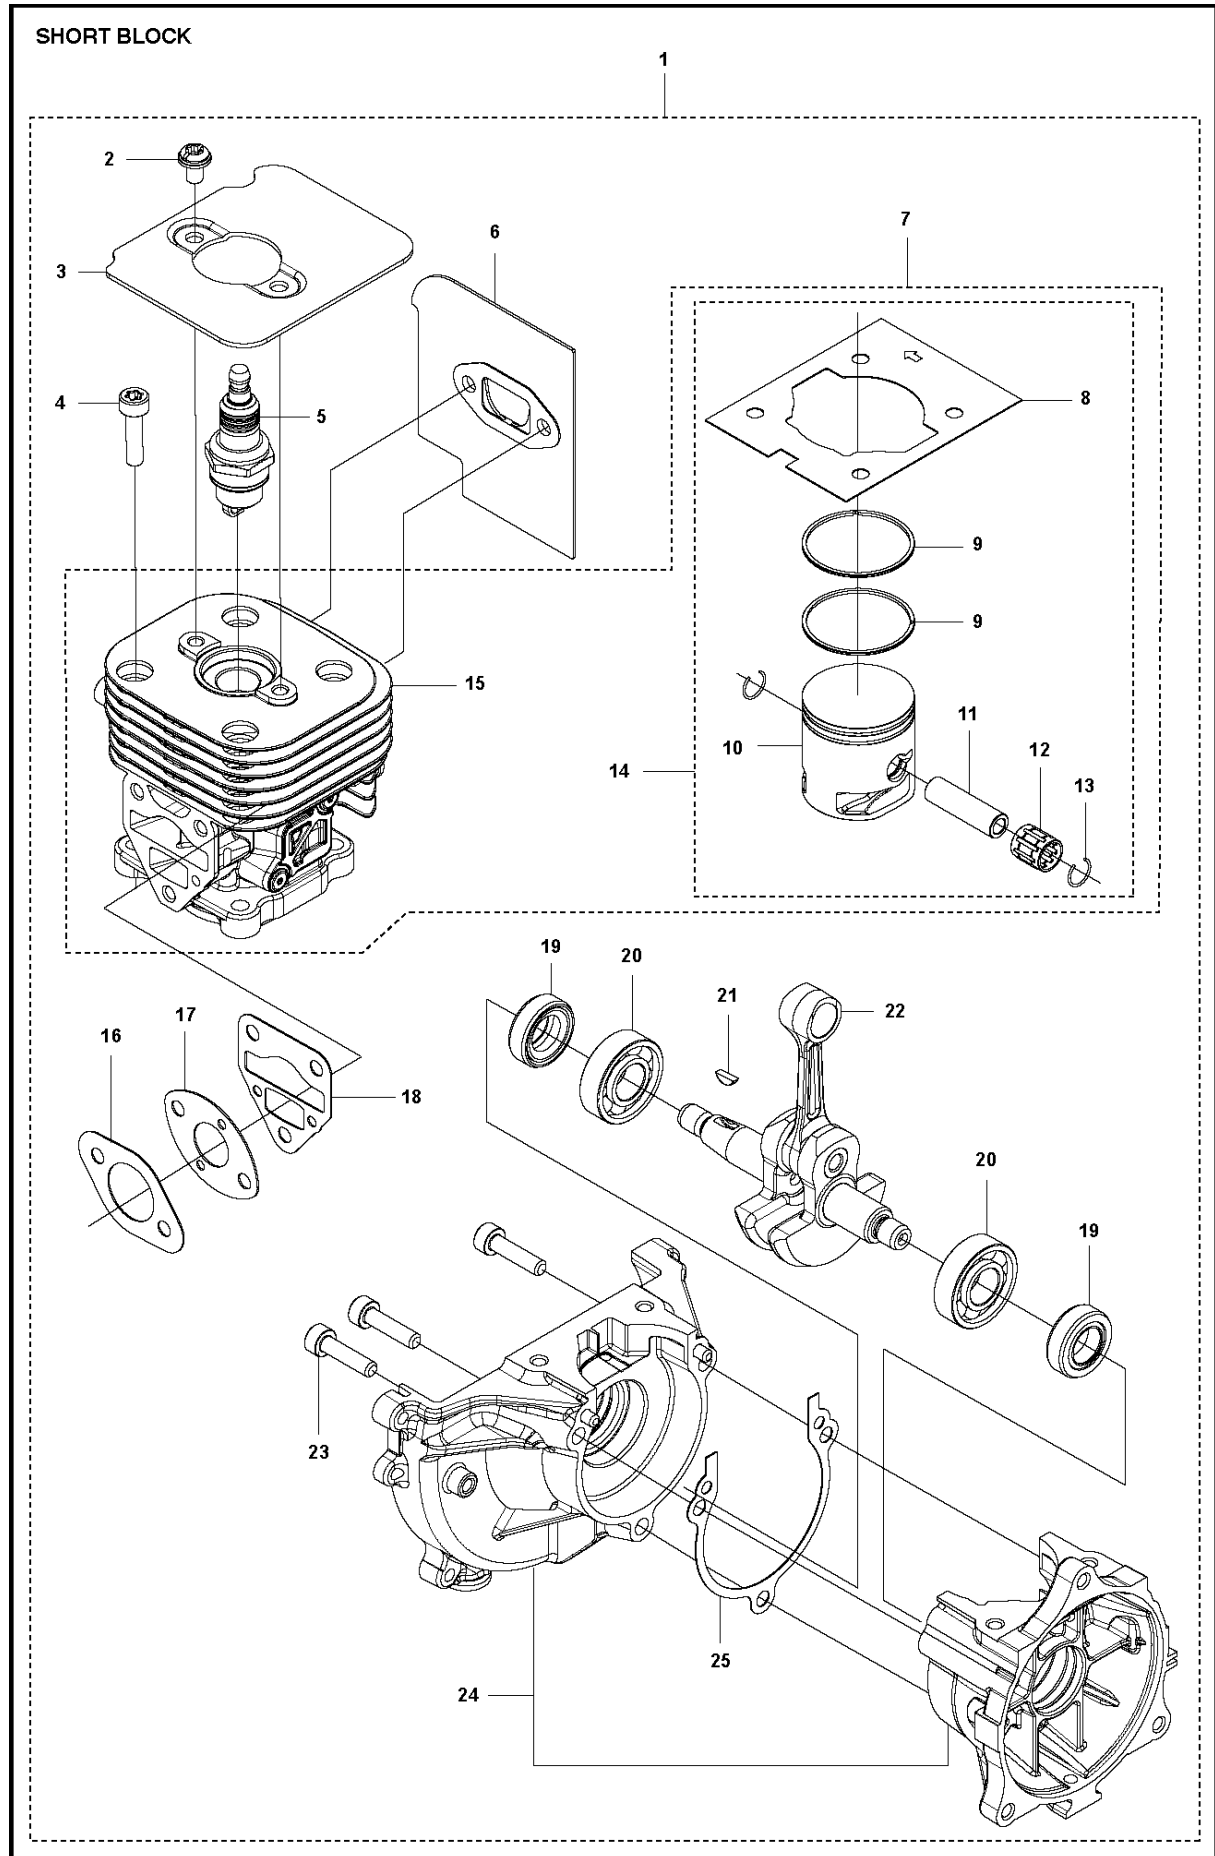

SPARE PARTS LIST

BRUSHCUTTERS/CLEARING SAWS

525 RK

A1 524L, 525L, LS, LK, RJX, RJD, RS, RX, RXT, RK
BEVEL GEAR

BEVEL GEAR

525 RK

Ref	Part No	Description	Remark	QTY	KIT
1	537 19 92-02	BEVEL GEAR ASSY		1	
2	503 85 63-01	NUT		1	1
3	537 28 56-01	SUPPORT FLANGE		1	1
4	537 29 26-01	CUP		1	1
5	537 23 49-01	DRIVER ASSY		1	1
6	735 31 28-10	CIRCLIP		1	1
7	503 25 24-01	BALL BEARING		1	1
8	738 21 98-00	BALL BEARING		1	1
9	503 20 15-01	SCREW		1	1
10	503 20 14-12	SCREW IHSCFMO		1	1
11	503 20 07-25	SCREW IHSCFM		1	1
12	738 21 99-00	BALL BEARING		1	1
13	738 21 99-02	BALL BEARING		1	1
14	735 31 11-00	CIRCLIP		1	1
15	735 31 25-10	CIRCLIP		1	1
16	544 21 84-20	SCREW ITXSCM		1	18
17	501 98 10-01	SCREW ITXSCM		1	18
18	574 30 69-03	CLAMP		1	
19	537 04 10-01	GEAR WHEEL KIT		1	1
20	503 89 01-01	SUPPORT CUP		1	

SHORT BLOCK

525 RK

Ref	Part No	Description	Remark	QTY	KIT
1	592 77 64-01	SHORT BLOCK		1	
2	544 25 68-01	SCREW		2	
3	578 78 53-01	PLATE		1	
4	504 11 43-01	SCREW		4	
5	576 59 81-01	SPARK PLUG		1	
6	578 40 81-01	GASKET		1	
7	588 09 82-02	SERVICE KIT		1	
8	576 39 87-02	GASKET		1	7,14
9	506 61 81-01	RING		2	7,14
10	577 91 74-01	PISTON		1	7,14
11	505 04 07-01	PIN		1	7,14
12	576 40 27-01	BEARING		1	7,14
13	505 04 52-01	RING		2	7,14
14	588 09 81-02	SERVICE KIT		1	7
15	577 97 90-01	CYLINDER		1	7
16	577 88 24-02	GASKET		1	
17	576 39 91-02	GASKET		1	
18	576 39 89-01	GASKET		1	
19	504 12 15-01	SEALING		2	
20	506 61 03-01	BEARING		2	
21	506 68 94-01	KEY		1	
22	586 65 66-01	CRANKSHAFT		1	
23	504 11 43-01	SCREW		3	
24	581 30 86-02	CRANKCASE		1	
25	576 39 95-02	GASKET		1	