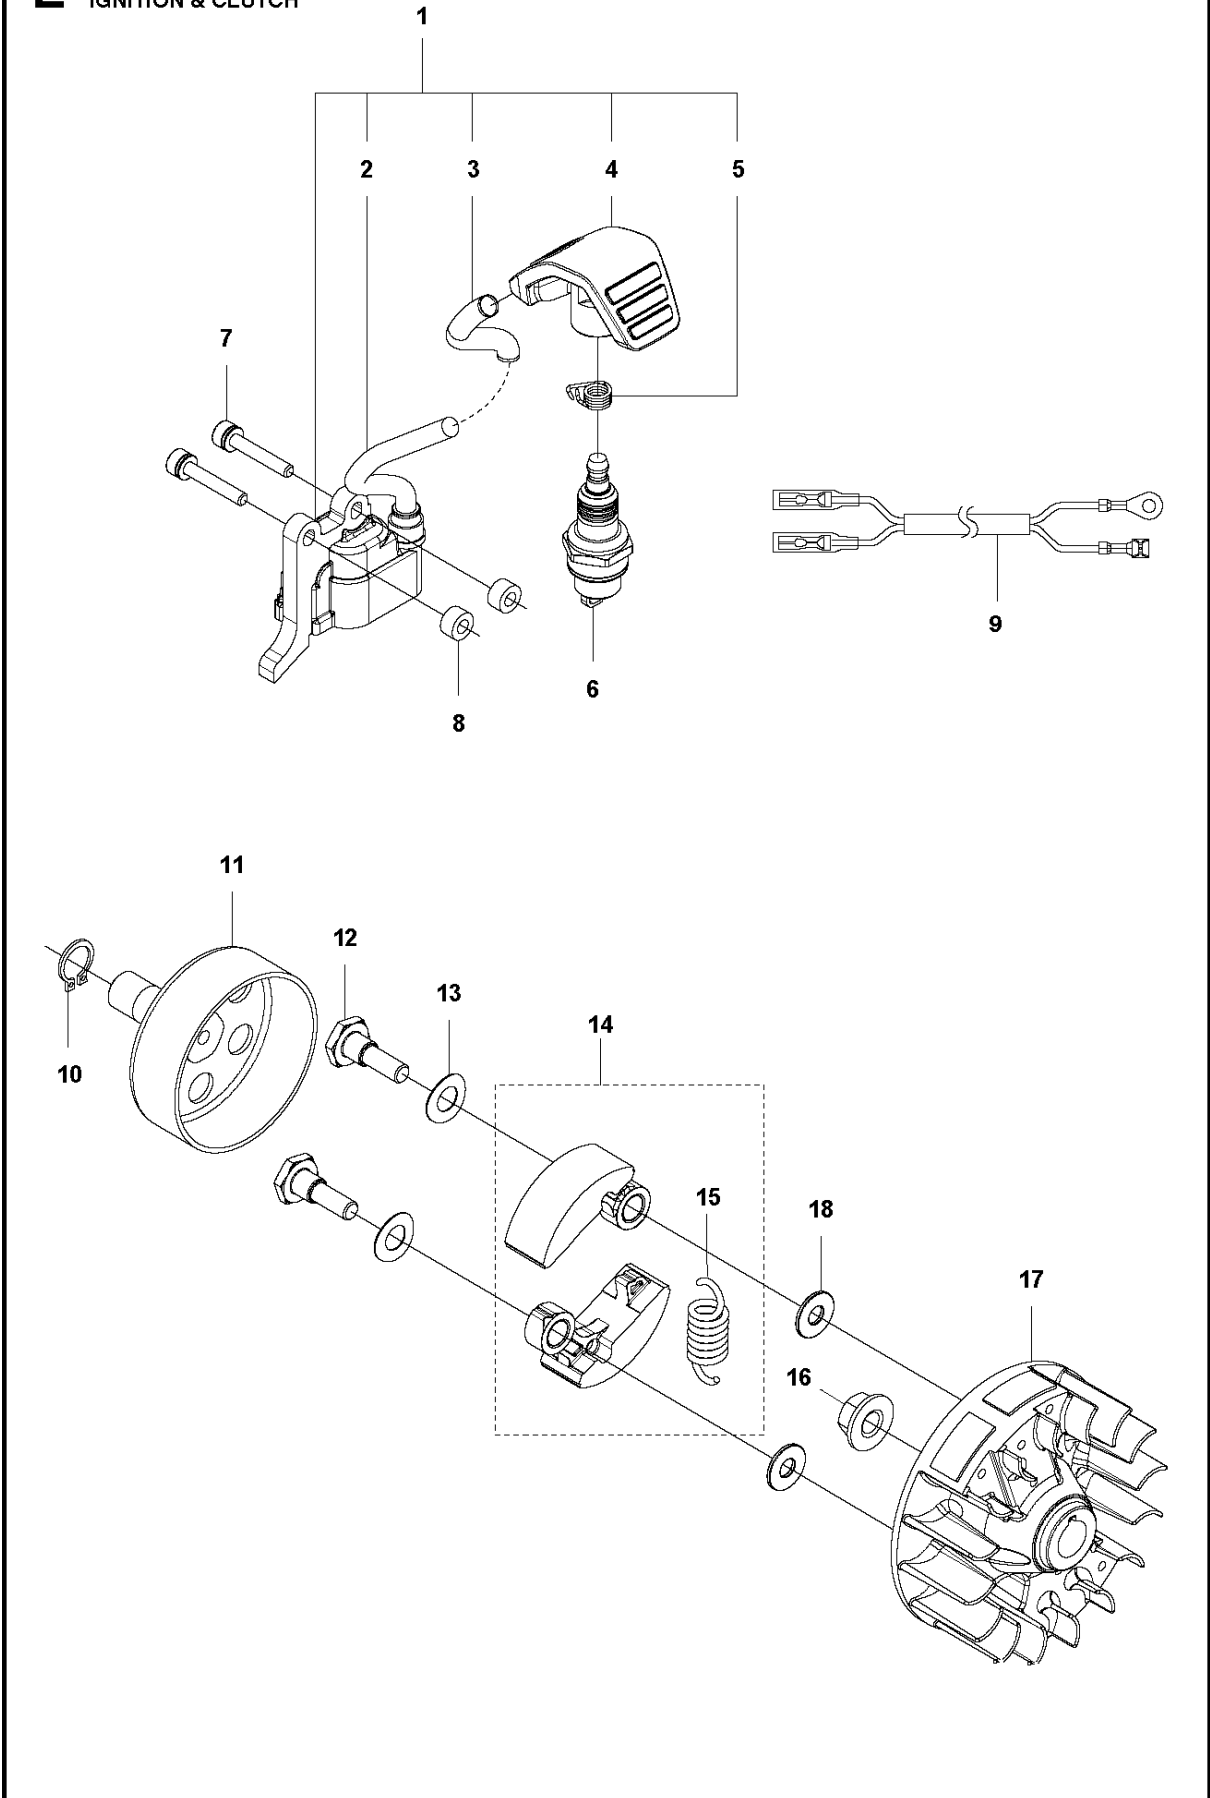

E 525RX, RXT, RK, RS
THROTTLE CONTROLS & HANDLE BAR

THROTTLE CONTROLS

525 RK

Ref	Part No	Description	Remark	QTY	KIT
1	537 42 45-13	HANDLE ASSY		1	
2	578 24 81-01	WIRING	RXT, RK	1	
3	503 22 10-13	HEXAGON NUT		1	1
4	537 16 02-09	HANDLE HALF	RXT, RK, RS	1	1
5	537 41 90-01	SWITCH		1	1
6	537 17 42-01	SPRING THROTTLE TRIG		1	1
7	506 49 77-01	THROTTLE CONTROL		1	1
8	537 16 07-03	THROTTLE LOCKOUT		1	1
9	537 17 43-01	SPRING		1	1
10	537 16 03-02	HANDLE HALF	RXT, RK, RS	1	1
11	574 44 40-01	SCREW ITXSCT		2	2
12	525 75 51-09	SCREW ITXSCFM	M5X35	1	1
13	578 24 82-01	HANDLEBAR	RXT, RK	1	
14	731 23 14-01	HEXAGON NUT		1	13
15	537 17 28-01	HANDLE	RXT, RK, RS	1	13
16	525 75 52-04	SCREW ITXSCFM		1	13
17	537 17 29-01	COVER		1	13
18	537 36 00-01	HANDLEBAR	RXT, RK, RX	1	13
19	544 02 09-01	CLIP	RXT, RK, RX	1	13
20	502 21 12-01	STAPLE	RS	1	13
21	503 21 66-18	SCREW IHSCT		1	2
22	580 62 24-01	SHORT CIRCUIT CABLE	RXT, RK	1	2
23	580 47 09-01	THROTTLE CABLE		1	2

L 524, 525
IGNITION & CLUTCH

IGNITION SYSTEM & CLUTCH

525 RK

Ref	Part No	Description	Remark	QTY	KIT
1	588 14 15-01	IGNITION COIL		1	
2	584 82 66-01	IGNITION CABLE		1	1
3	579 59 07-01	TUBE		1	1
4	586 10 72-01	SPARK PLUG CAP		1	1
5	580 63 48-01	SPRING		1	1
6	584 96 81-01	SPARK PLUG	BPMR-8Y : NGK	1	
7	521 51 58-01	BOLT		2	
8	521 76 97-01	SPACER		2	
9	577 85 17-01	SHORT CIRCUIT CABLE		1	
10	516 12 41-01	SNAP RING		1	
11	581 14 20-01	CLUTCH DRUM		1	
12	513 18 96-01	SCREW		2	
13	521 75 82-01	WASHER		2	
14	577 05 28-01	CLUTCH ASSY		1	
15	576 40 07-01	CLUTCH SPRING		1	14
16	504 11 80-01	NUT		1	
17	578 96 78-01	FLYWHEEL		1	
18	505 05 44-01	WASHER		2	