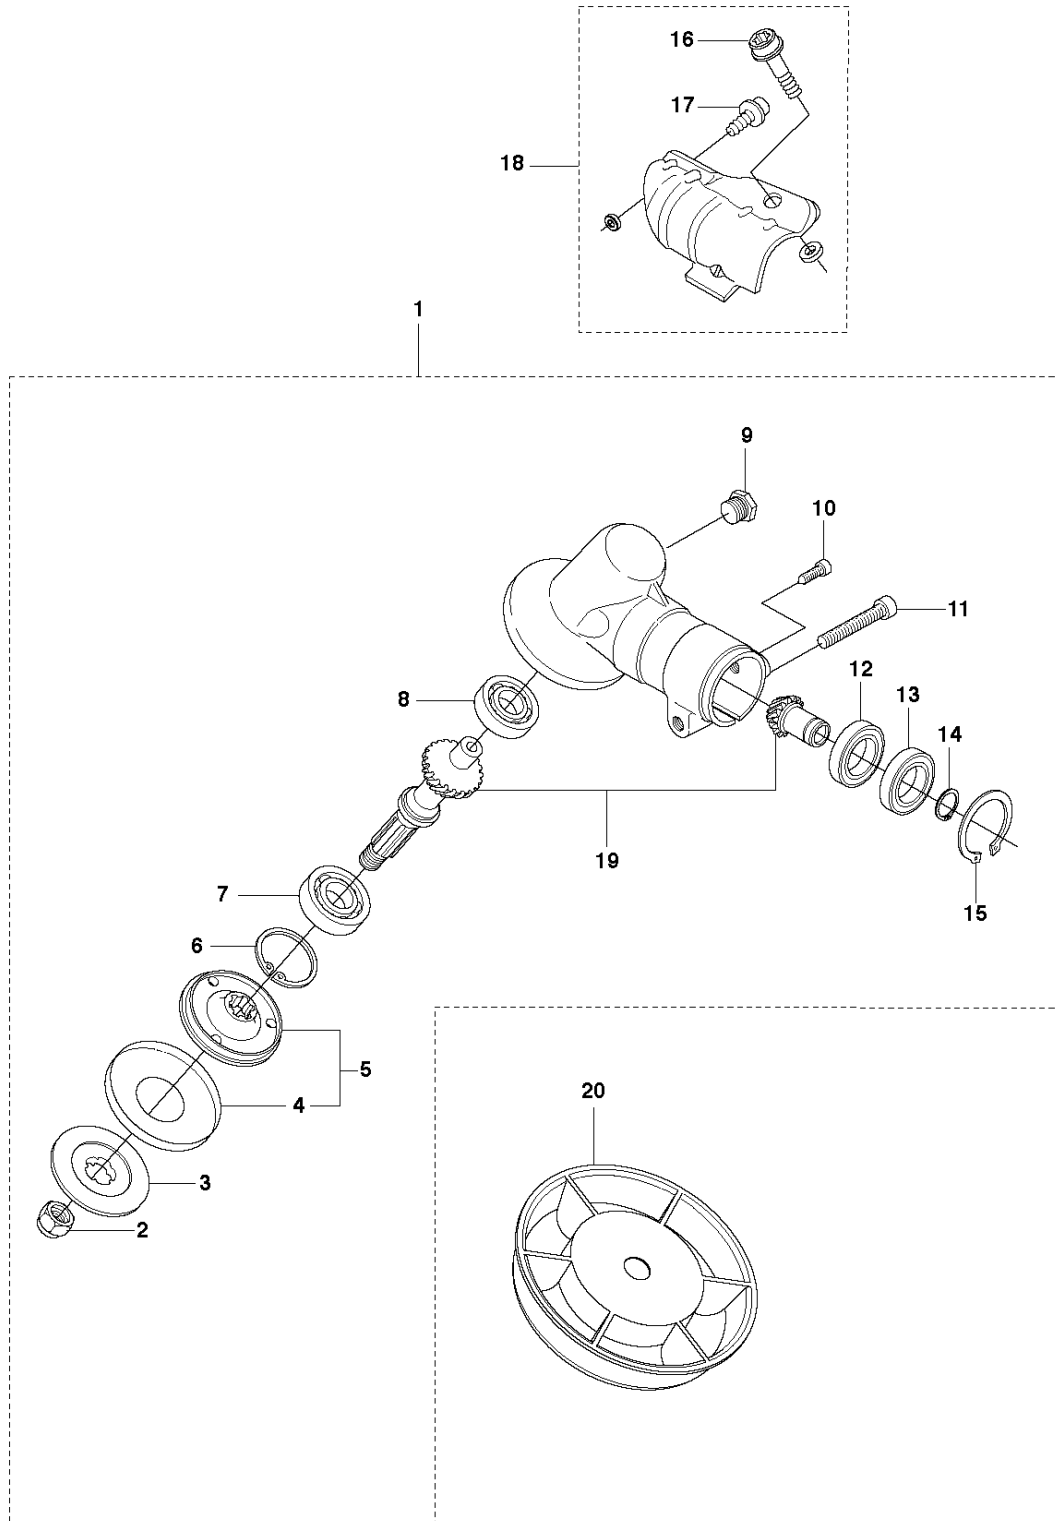

SPARE PARTS LIST

BRUSHCUTTERS/CLEARING SAWS

525 RK

A1 524L, 525L, LS, LK, RJX, RJD, RS, RX, RXT, RK
BEVEL GEAR

BEVEL GEAR

525 RK

Ref	Part No	Description	Remark	QTY	KIT
1	537 19 92-02	BEVEL GEAR ASSY		1	
2	503 85 63-01	NUT		1	1
3	537 28 56-01	SUPPORT FLANGE		1	1
4	537 29 26-01	CUP		1	1
5	537 23 49-01	DRIVER ASSY		1	1
6	735 31 28-10	CIRCLIP		1	1
7	503 25 24-01	BALL BEARING		1	1
8	738 21 98-00	BALL BEARING		1	1
9	503 20 15-01	SCREW		1	1
10	503 20 14-12	SCREW IHSCFMO		1	1
11	503 20 07-25	SCREW IHSCFM		1	1
12	738 21 99-00	BALL BEARING		1	1
13	738 21 99-02	BALL BEARING		1	1
14	735 31 11-00	CIRCLIP		1	1
15	735 31 25-10	CIRCLIP		1	1
16	544 21 84-20	SCREW ITXSCM		1	18
17	501 98 10-01	SCREW ITXSCM		1	18
18	574 30 69-03	CLAMP		1	
19	537 04 10-01	GEAR WHEEL KIT		1	1
20	503 89 01-01	SUPPORT CUP		1	

SHORT BLOCK

525 RK

Ref	Part No	Description	Remark	QTY	KIT
1	592 77 64-01	SHORT BLOCK		1	
2	544 25 68-01	SCREW		2	
3	578 78 53-01	PLATE		1	
4	504 11 43-01	SCREW		4	
5	576 59 81-01	SPARK PLUG		1	
6	578 40 81-01	GASKET		1	
7	588 09 82-02	SERVICE KIT		1	
8	576 39 87-02	GASKET		1	7,14
9	506 61 81-01	RING		2	7,14
10	577 91 74-01	PISTON		1	7,14
11	505 04 07-01	PIN		1	7,14
12	576 40 27-01	BEARING		1	7,14
13	505 04 52-01	RING		2	7,14
14	588 09 81-02	SERVICE KIT		1	7
15	577 97 90-01	CYLINDER		1	7
16	577 88 24-02	GASKET		1	
17	576 39 91-02	GASKET		1	
18	576 39 89-01	GASKET		1	
19	504 12 15-01	SEALING		2	
20	506 61 03-01	BEARING		2	
21	506 68 94-01	KEY		1	
22	586 65 66-01	CRANKSHAFT		1	
23	504 11 43-01	SCREW		3	
24	581 30 86-02	CRANKCASE		1	
25	576 39 95-02	GASKET		1	