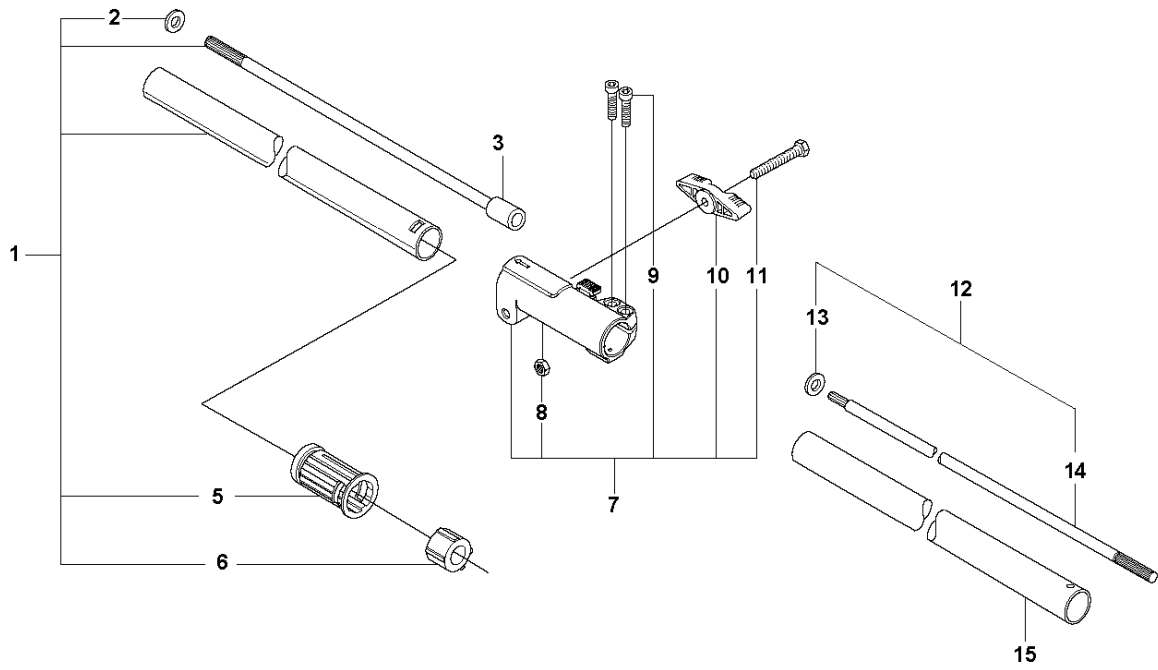

C1 525RK SHAFT

16

17

SHAFT

525 RK

Ref	Part No	Description	Remark	QTY KIT	
1	579 19 95-01	TUBE		1	
2	735 58 08-10	LOCKWASHER		1	1
3	537 01 19-01	DRIVE SHAFT	L=843 Ø7mm	1	1
5	544 37 87-01	PLUG		1	1
6	503 78 52-02	SUPPORTING BEARING		1	1
7	576 28 26-01	CLAMPING SLEEVE ASSY		1	
8	731 23 16-01	HEXAGON NUT		1	7
9	525 75 51-04	SCREW ITXSCFM		2	7
10	576 28 24-01	KNOB		1	7
11	725 23 76-01	SCREW		1	7
12	581 50 04-01	DRIVE SHAFT		1	
13	735 58 08-10	LOCKWASHER		1	12
14	581 81 51-02	DRIVE SHAFT	L=696 Ø7mm	1	12
15	579 19 94-01	TUBE	L=650 Ø24mm	1	
16	589 29 51-01	LABEL		1	
17	503 79 56-01	LABEL		1