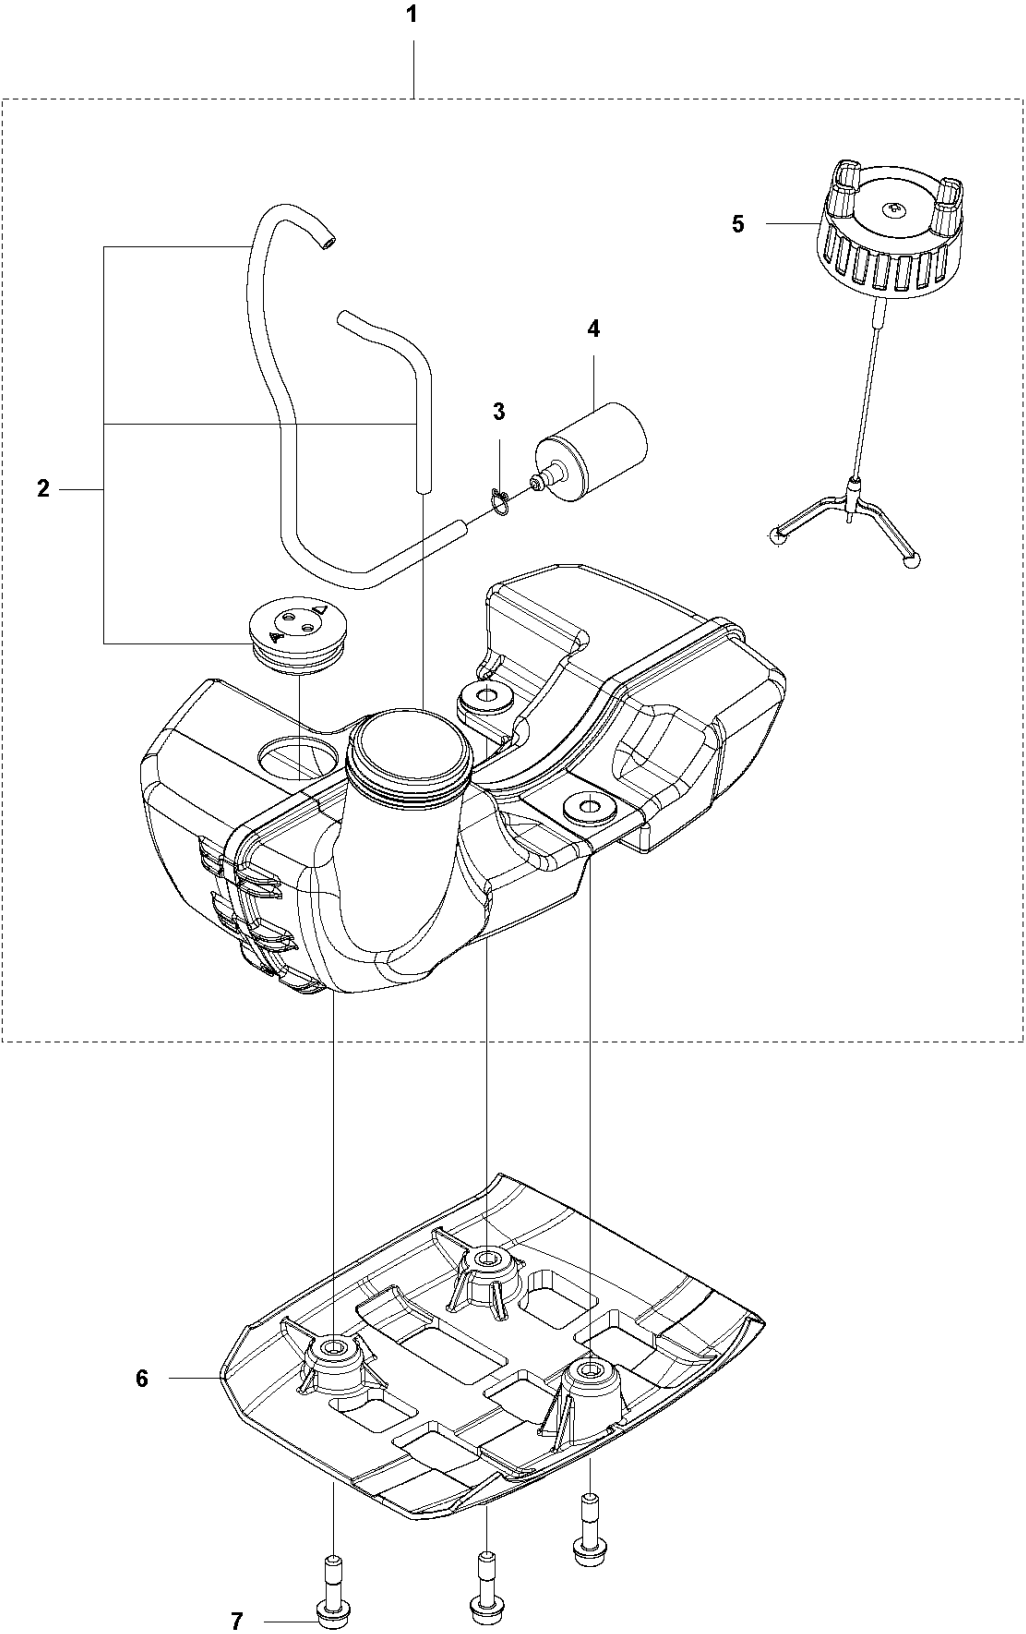

K2 524L, 525LK, LX, RJX, RX, RXT, RK
FUEL TANK

FUEL TANK

525 RK

Ref	Part No	Description	Remark	QTY	KIT
1	576 40 51-02	FUEL TANK		1	
2	577 50 99-03	PIPE		1	1
3	506 70 70-01	CLIP		1	1
4	503 44 32-01	FUEL FILTER		1	1
5	579 64 57-03	TANK CAP		1	1
6	576 40 49-01	SKID PLATE		1	
7	577 81 54-01	BOLT		1