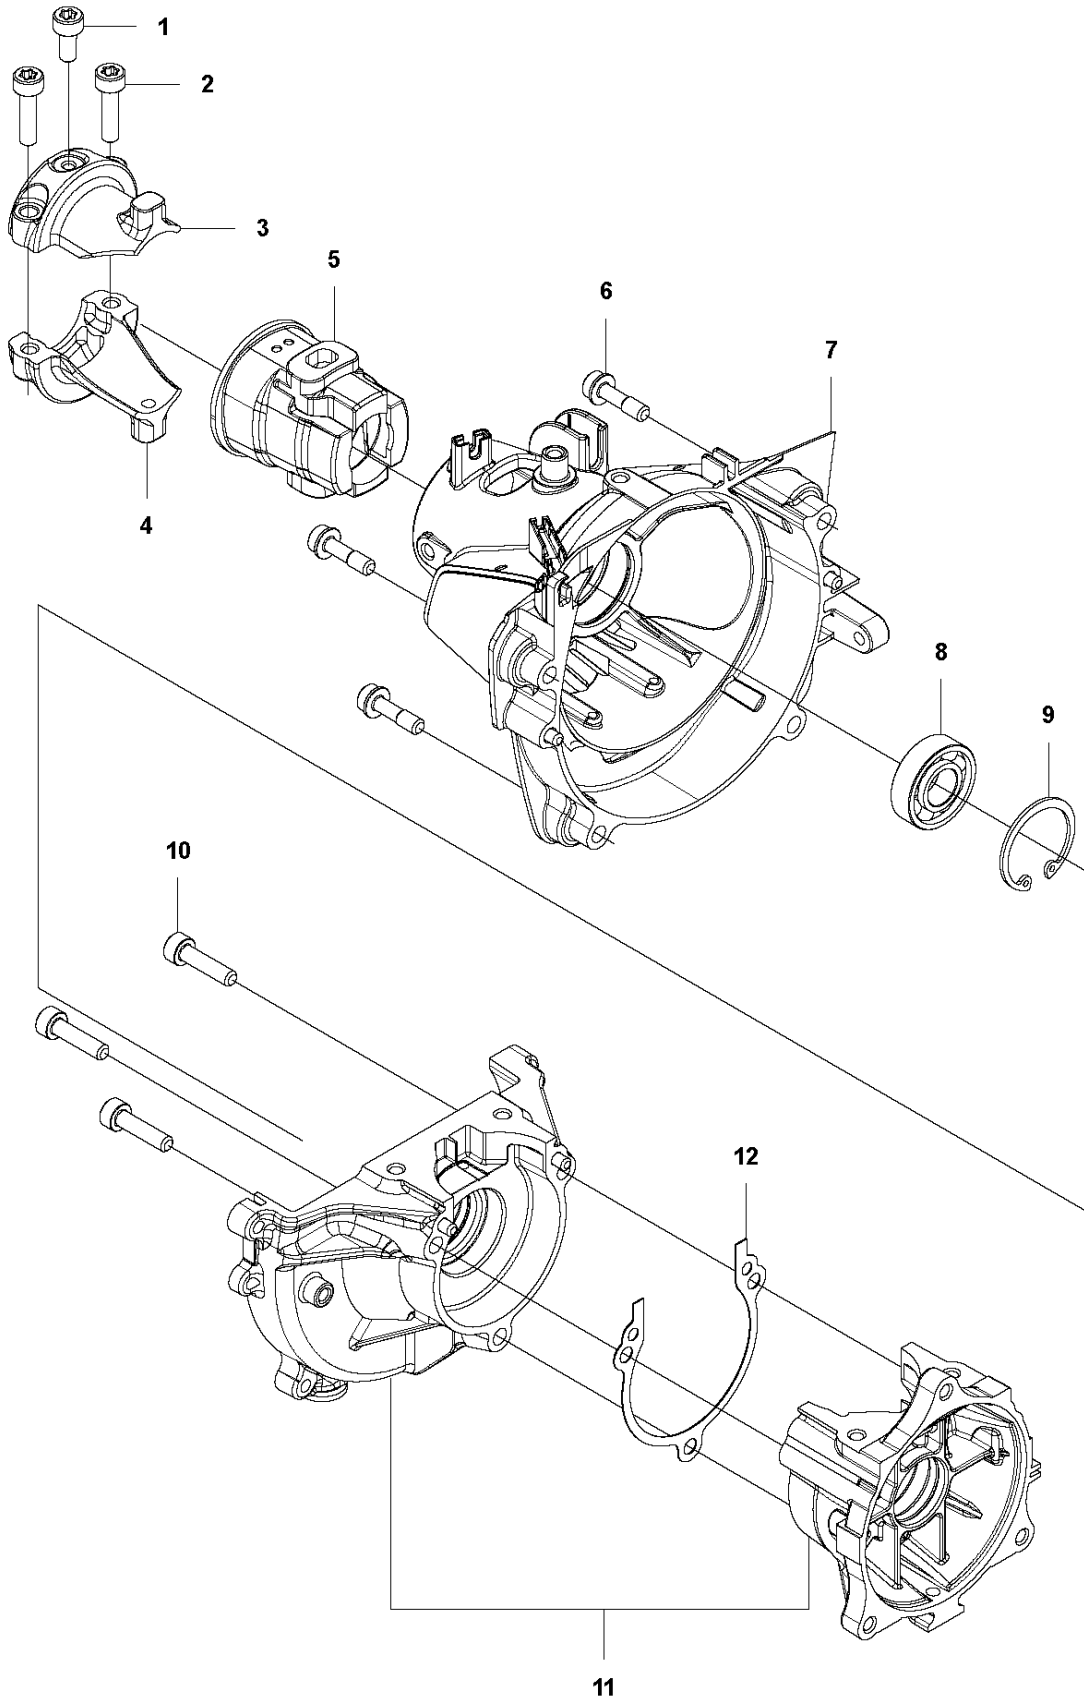

L 524, 525
IGNITION & CLUTCH

IGNITION SYSTEM & CLUTCH

525 RK

Ref	Part No	Description	Remark	QTY	KIT
1	588 14 15-01	IGNITION COIL		1	
2	584 82 66-01	IGNITION CABLE		1	1
3	579 59 07-01	TUBE		1	1
4	586 10 72-01	SPARK PLUG CAP		1	1
5	580 63 48-01	SPRING		1	1
6	584 96 81-01	SPARK PLUG	BPMR-8Y : NGK	1	
7	521 51 58-01	BOLT		2	
8	521 76 97-01	SPACER		2	
9	577 85 17-01	SHORT CIRCUIT CABLE		1	
10	516 12 41-01	SNAP RING		1	
11	581 14 20-01	CLUTCH DRUM		1	
12	513 18 96-01	SCREW		2	
13	521 75 82-01	WASHER		2	
14	577 05 28-01	CLUTCH ASSY		1	
15	576 40 07-01	CLUTCH SPRING		1	14
16	504 11 80-01	NUT		1	
17	578 96 78-01	FLYWHEEL		1	
18	505 05 44-01	WASHER		2	

M 524, 525
CYLINDER PISTON & MUFFLER

CYLINDER, PISTON & MUFFLER

525 RK

Ref	Part No	Description	Remark	QTY	KIT
1	544 25 68-01	SCREW		2	
2	578 78 53-01	PLATE		1	
3	504 11 43-01	SCREW		4	
4	577 97 90-01	CYLINDER		1	
5	576 39 87-02	GASKET		1	
6	506 61 81-01	RING		2	
7	577 91 74-01	PISTON		1	
8	505 04 07-01	PIN		1	
9	505 04 52-01	RING		2	
10	585 24 86-01	MUFFLER		1	
10	585 03 29-01	MUFFLER ASSY	Australia / New Zealand	1	
11	578 40 81-01	GASKET		1	
12	504 11 43-01	SCREW		2	
13	580 51 44-01	SPARK ARRESTER		1	10
14	729 57 74-05	SCREW CRPANT		1	10

N 524, 525
CRANK CASE

CRANKCASE

525 RK

Ref	Part No	Description	Remark	QTY KIT
1	529 26 81-01	BOLT		1
2	577 94 20-01	BOLT		2
3	576 42 07-02	BRACKET		1
4	576 42 08-02	BRACKET		1
5	576 42 05-01	CUSHION		1
6	577 81 54-01	BOLT		4
7	588 56 77-01	HOUSING		1
8	525 95 32-01	BEARING		1
9	506 60 99-01	SNAP RING		1
10	504 11 43-01	SCREW		3
11	581 30 86-01	CRANKCASE		1
12	576 39 95-02	GASKET		1