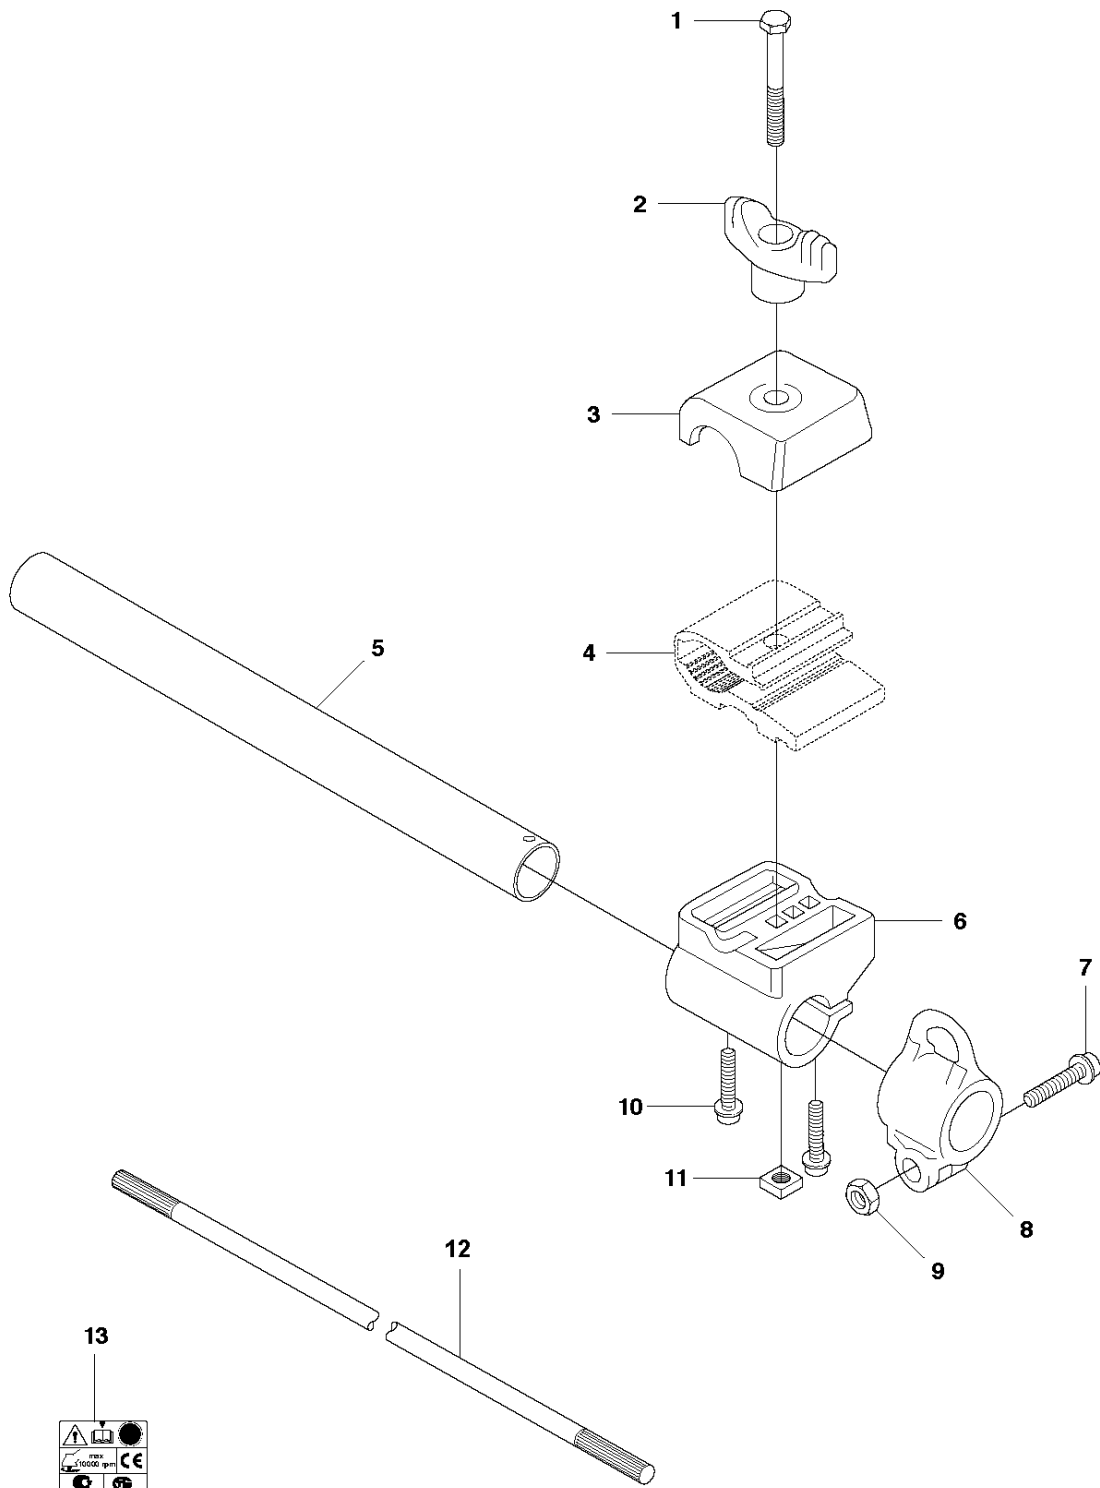

C2 525 RS
SHAFT

SHAFT

525 RS

Ref	Part No	Description	Remark	QTY KIT
1	725 23 82-85	SCREW EHHM	M6x60	1
2	502 20 38-01	KNOB		1
3	503 72 29-01	COVER		1
4	503 75 00-01	HANDLEBAR BRACKET		1
5	584 15 82-01	TUBE		1
6	503 88 23-01	BRACKET		1
7	529 26 82-01	SCREW	M5x16	1
8	503 94 10-01	HOOK		1
9	731 23 14-01	HEXAGON NUT		1
10	512 84 81-01	SCREW		2
11	502 19 71-01	SQUARE NUT		1
12	581 81 51-01	DRIVE SHAFT		1
13	586 11 42-01	DECAL		1