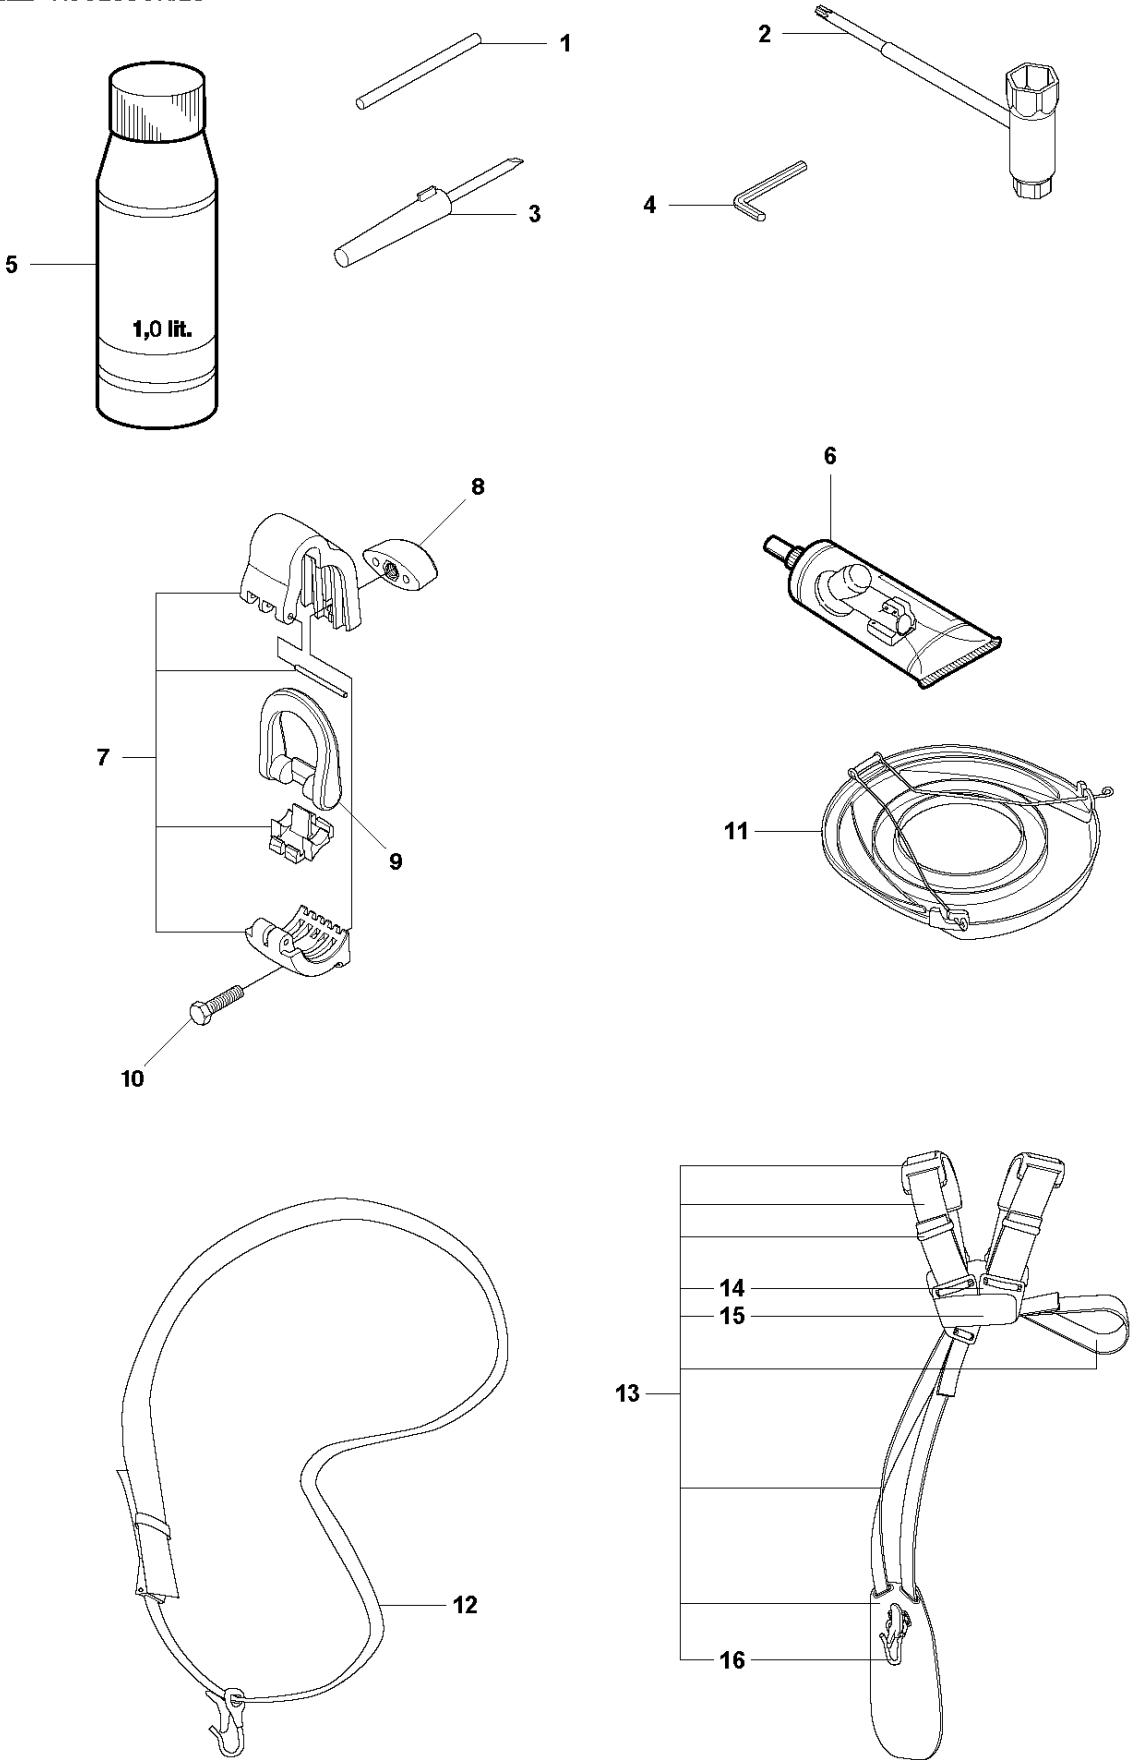

R2 524L, 525L, LS, LST, LK, RJX, RJD, RS, RX, RXT, RK
ACCESSORIES

ACCESSORIES

525 RS

Ref	Part No	Description	Remark	QTY	KIT
1	502 28 59-01	STOP		1	
2	575 73 82-02	COMBINATION WRENCH		1	
3	501 60 02-03	SCREWDRIVER		1	
4	502 21 58-01	WRENCH		1	
5	531 00 92-48	FILTER OIL		1	
6	503 97 64-01	GREASE		1	
7	537 35 36-01	LOOP		1	
8	537 13 04-02	KNOB		1	7
9	537 35 01-01	LOOP		1	7
10	725 23 31-51	SCREW		1	7
11	537 31 29-01	TRANSPORT GUARD	200 - 275mm	1	
12	537 21 62-01	HARNESS		1	
12	537 21 62-02	HARNESS	USA	1	
13	537 21 63-01	HARNESS		1	
13	537 21 63-02	HARNESS	USA	1	
14	503 73 40-01	FRONT PIECE		1	13
15	503 73 41-02	BUCKLE		1	13
16	502 02 28-02	WELT HOOK		1	13