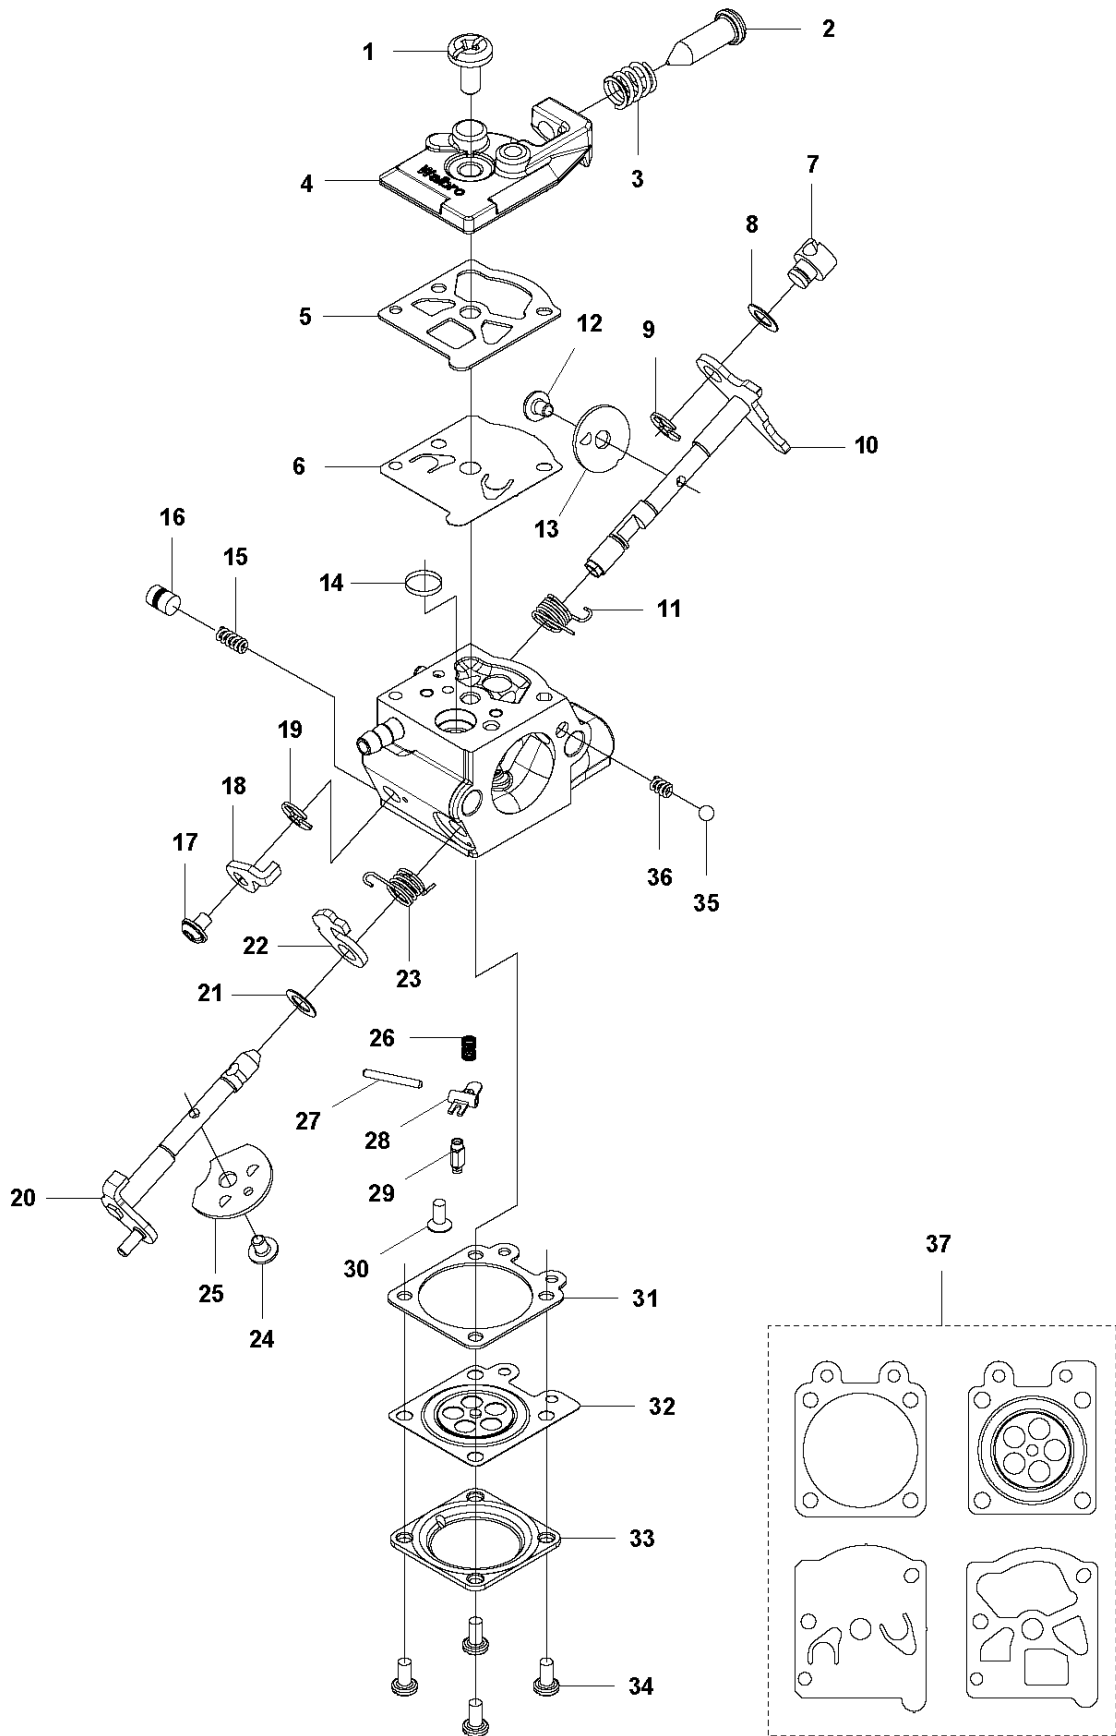

P 524, 525
CRANK SHAFT

CRANKSHAFT

525 RS

Ref	Part No	Description	Remark	QTY KIT
1	576 40 46-01	MUFFLER		1
2	544 25 68-01	SCREW		1
3	506 68 94-01	KEY		1
4	504 12 15-01	SEALING		2
5	506 61 03-01	BEARING		2
6	579 22 32-01	CRANKSHAFT		1
7	576 40 27-01	BEARING		1

Q 524, 525
CARBURETOR

CARBURETOR

525 RS

Ref	Part No	Description	Remark	QTY KIT
1	520 97 63-01	SCREW		1
2	577 81 57-01	SCREW		1
3	513 59 32-01	SPRING		1
4	579 19 06-01	COVER		1
5	520 95 48-01	GASKET		1
6	502 21 36-01	DIAPHRAGM PUMP		1
7	513 40 08-01	SWIVEL		1
8	516 52 42-01	WASHER		1
9	506 73 86-01	RETAINER RING		1
10	579 19 07-01	SHAFT		1
11	577 81 55-01	SPRING		1
12	520 75 98-01	SCREW		1
13	520 97 86-01	VALVE		1
14	520 95 70-01	SCREEN		1
15	505 05 79-01	SPRING		1
16	584 90 12-01	PISTON ASSY		1
17	520 75 98-01	SCREW		1
18	579 19 08-01	LEVER		1
19	505 05 65-01	RING		1
20	579 19 10-01	SHAFT		1
21	516 52 42-01	WASHER		1
22	584 90 13-01	LEVER		1
23	579 19 11-01	SPRING		1
24	520 75 98-01	SCREW		1
25	581 15 49-01	VALVE		1
26	578 89 54-01	SPRING		1
27	520 97 74-01	PIN		1
28	577 80 72-01	LEVER		1
29	521 08 54-01	VALVE.INLET		1
30	577 80 71-01	SCREW		1
31	516 97 21-01	GASKET		1
32	577 80 70-01	DIAPHRAGM		1
33	514 18 92-01	COVER		1
34	520 97 88-01	SCREW ASSY		4
35	514 24 26-01	BALL		1
36	514 24 33-01	SPRING.CHOKE		1
37	580 68 48-01	GASKET KIT	Coomopes by item 5, 6, 31 and 32	1