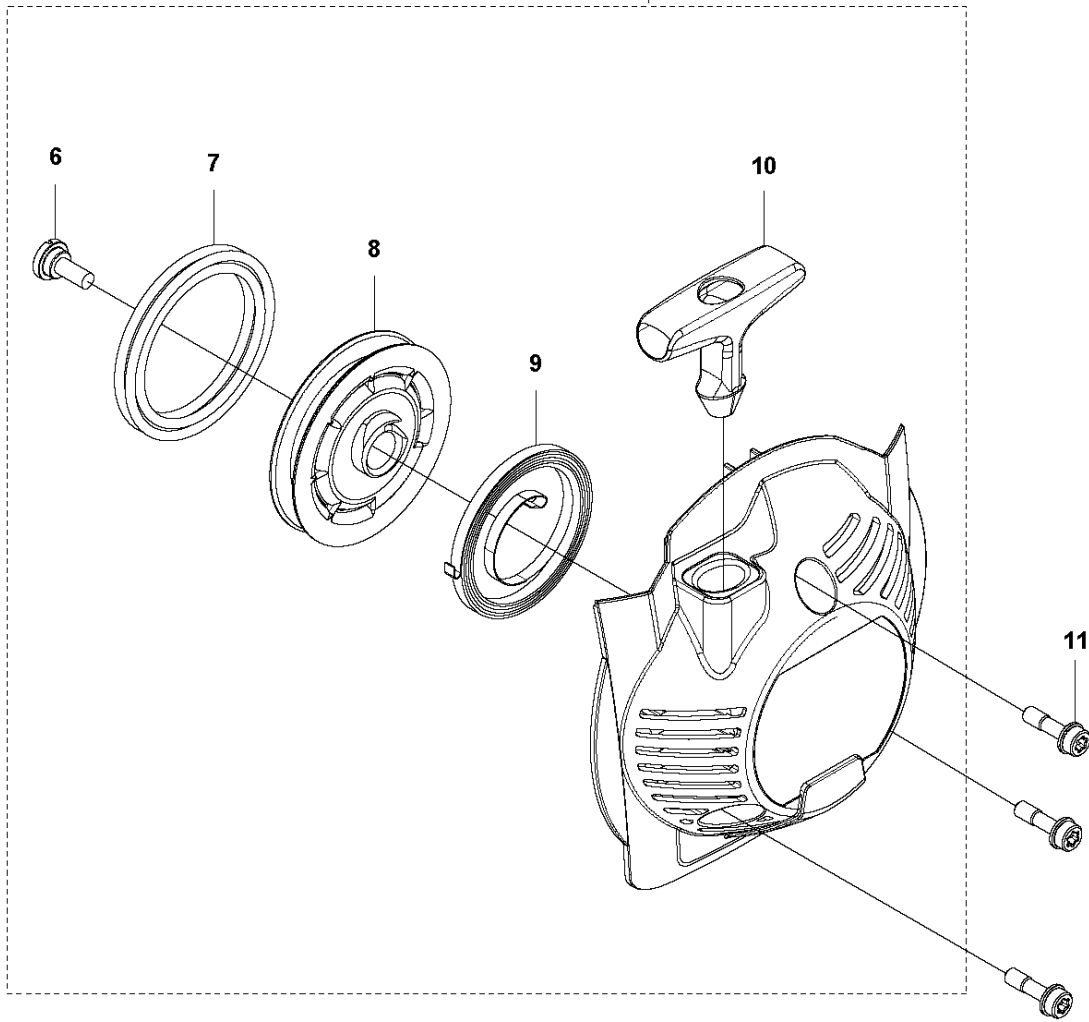

J1 524L, 525L, 525LS, LST, RJD, RS
STARTER

STARTER

525 RS

Ref	Part No	Description	Remark	QTY	KIT
1	581 14 65-01	STARTER PULLEY		1	
2	521 60 04-01	E-RING		2	1
3	521 60 03-01	SPRING		2	1
4	521 60 02-01	RATCHET		2	1
5	578 99 25-01	STARTER		1	
6	506 61 30-01	SCREW		1	5
7	579 06 46-01	ROPE		1	5
8	579 06 48-01	STARTER PULLEY		1	5
9	504 11 50-01	SPIRAL SPRING		1	5
10	575 48 95-01	STARTER HANDLE		1	5
11	577 81 54-01	BOLT		3	
12	579 36 96-01	DECAL		1