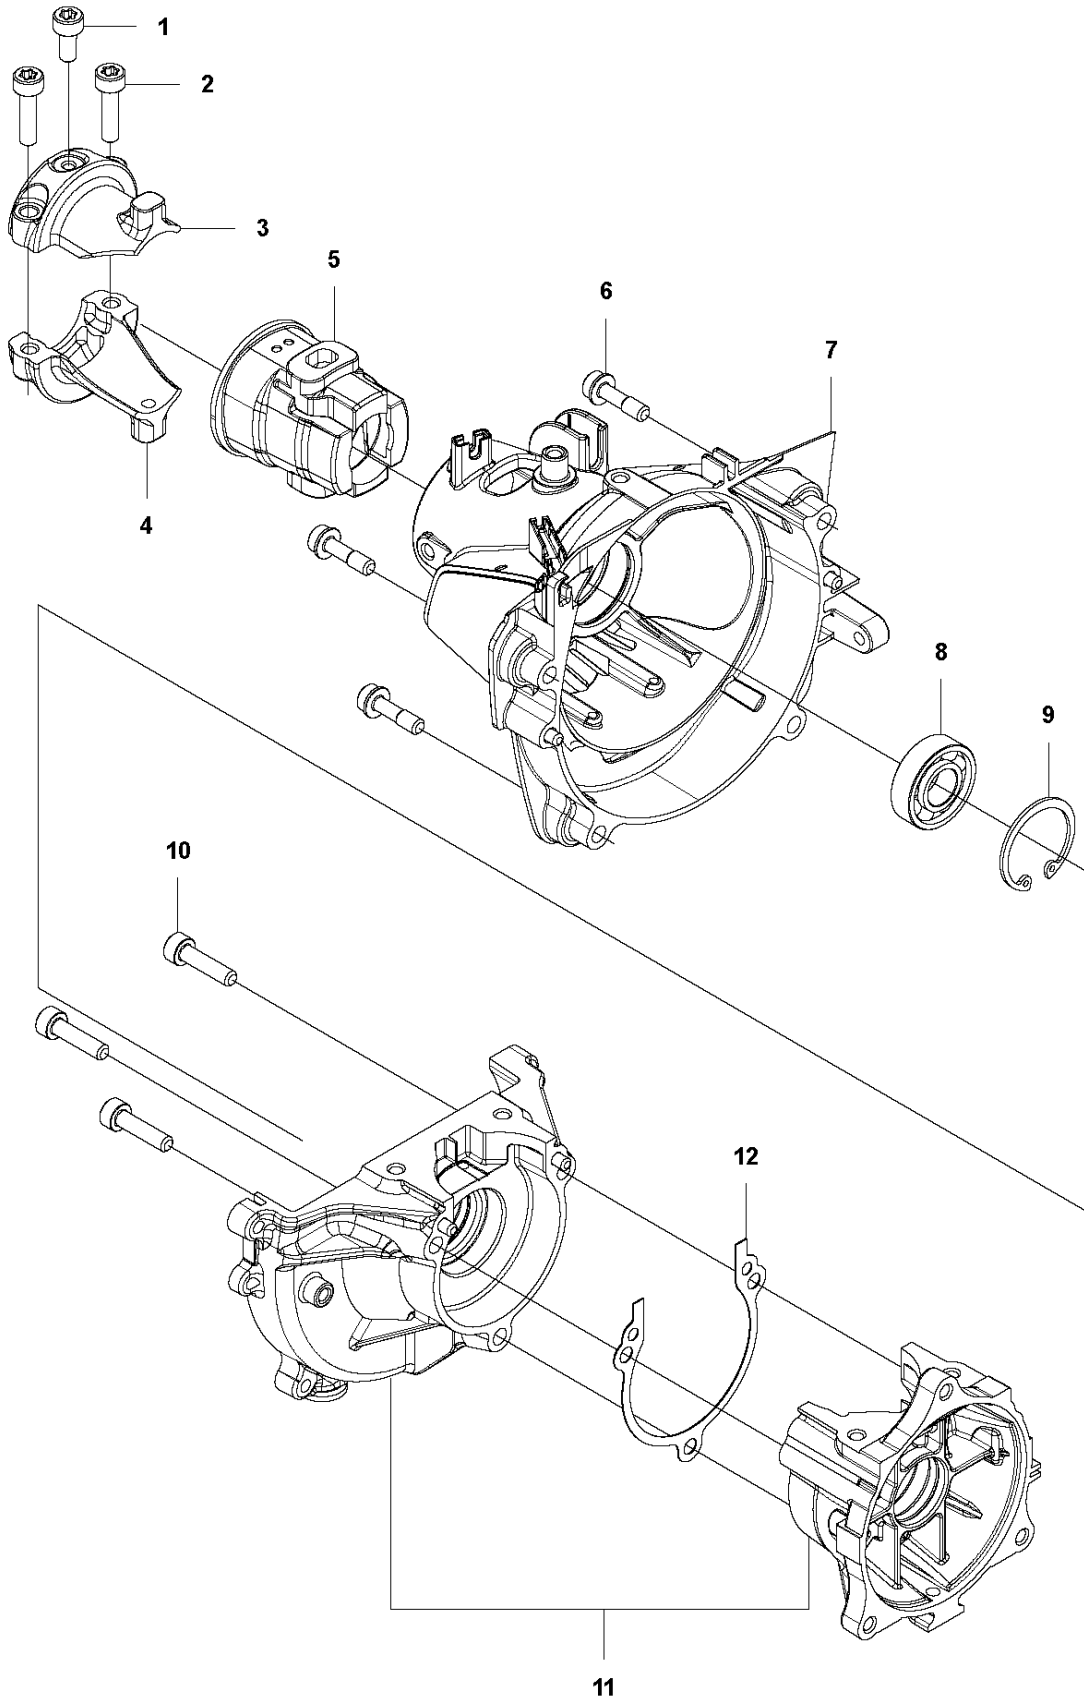

L 524, 525
IGNITION & CLUTCH

IGNITION SYSTEM & CLUTCH

525 RS

Ref	Part No	Description	Remark	QTY KIT	
1	588 14 15-01	IGNITION COIL		1	
2	584 82 66-01	IGNITION CABLE		1	1
3	579 59 07-01	TUBE		1	1
4	586 10 72-01	SPARK PLUG CAP		1	1
5	580 63 48-01	SPRING		1	1
6	584 96 81-01	SPARK PLUG	BPMR-8Y : NGK	1	
7	521 51 58-01	BOLT		2	
8	521 76 97-01	SPACER		2	
9	577 85 17-01	SHORT CIRCUIT CABLE		1	
10	516 12 41-01	SNAP RING		1	
11	581 14 20-01	CLUTCH DRUM		1	
12	513 18 96-01	SCREW		2	
13	521 75 82-01	WASHER		2	
14	577 05 28-01	CLUTCH ASSY		1	
15	576 40 07-01	CLUTCH SPRING		1	14
16	504 11 80-01	NUT		1	
17	578 96 78-01	FLYWHEEL		1	
18	505 05 44-01	WASHER		2	

M 524, 525
CYLINDER PISTON & MUFFLER

CYLINDER, PISTON & MUFFLER

525 RS

Ref	Part No	Description	Remark	QTY	KIT
1	544 25 68-01	SCREW		2	
2	578 78 53-01	PLATE		1	
3	504 11 43-01	SCREW		4	
4	577 97 90-01	CYLINDER		1	
5	576 39 87-02	GASKET		1	
6	506 61 81-01	RING		2	
7	577 91 74-01	PISTON		1	
8	505 04 07-01	PIN		1	
9	505 04 52-01	RING		2	
10	585 24 86-01	MUFFLER		1	
10	585 03 29-01	MUFFLER ASSY	Australia / New Zealand	1	
11	578 40 81-01	GASKET		1	
12	504 11 43-01	SCREW		2	
13	580 51 44-01	SPARK ARRESTER		1	10
14	729 57 74-05	SCREW CRPANT		1	10

N 524, 525
CRANK CASE

CRANKCASE

525 RS

Ref	Part No	Description	Remark	QTY KIT
1	529 26 81-01	BOLT		1
2	577 94 20-01	BOLT		2
3	576 42 07-02	BRACKET		1
4	576 42 08-02	BRACKET		1
5	576 42 05-01	CUSHION		1
6	577 81 54-01	BOLT		4
7	588 56 77-01	HOUSING		1
8	525 95 32-01	BEARING		1
9	506 60 99-01	SNAP RING		1
10	504 11 43-01	SCREW		3
11	581 30 86-01	CRANKCASE		1
12	576 39 95-02	GASKET		1