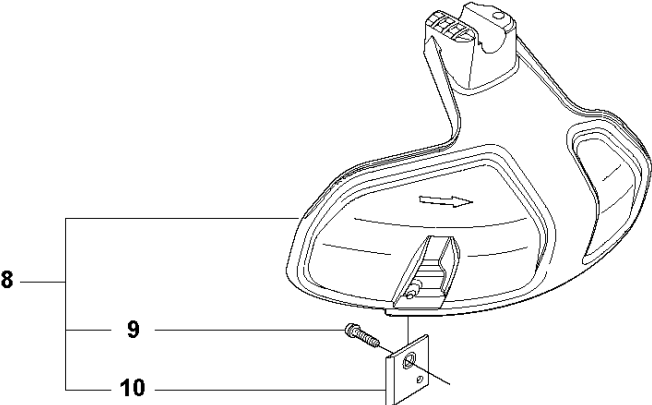

524L, 525L, LS, LST, LK, RJX, RJD, RS, RX, RXT, RK