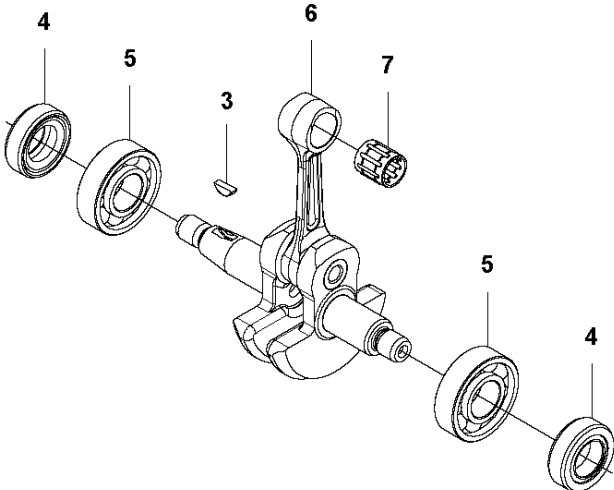

P 524, 525
CRANK SHAFT

CRANKSHAFT

525 RS

Ref	Part No	Description	Remark	QTY KIT
1	576 40 46-01	MUFFLER		1
2	544 25 68-01	SCREW		1
3	506 68 94-01	KEY		1
4	504 12 15-01	SEALING		2
5	506 61 03-01	BEARING		2
6	579 22 32-01	CRANKSHAFT		1
7	576 40 27-01	BEARING		1