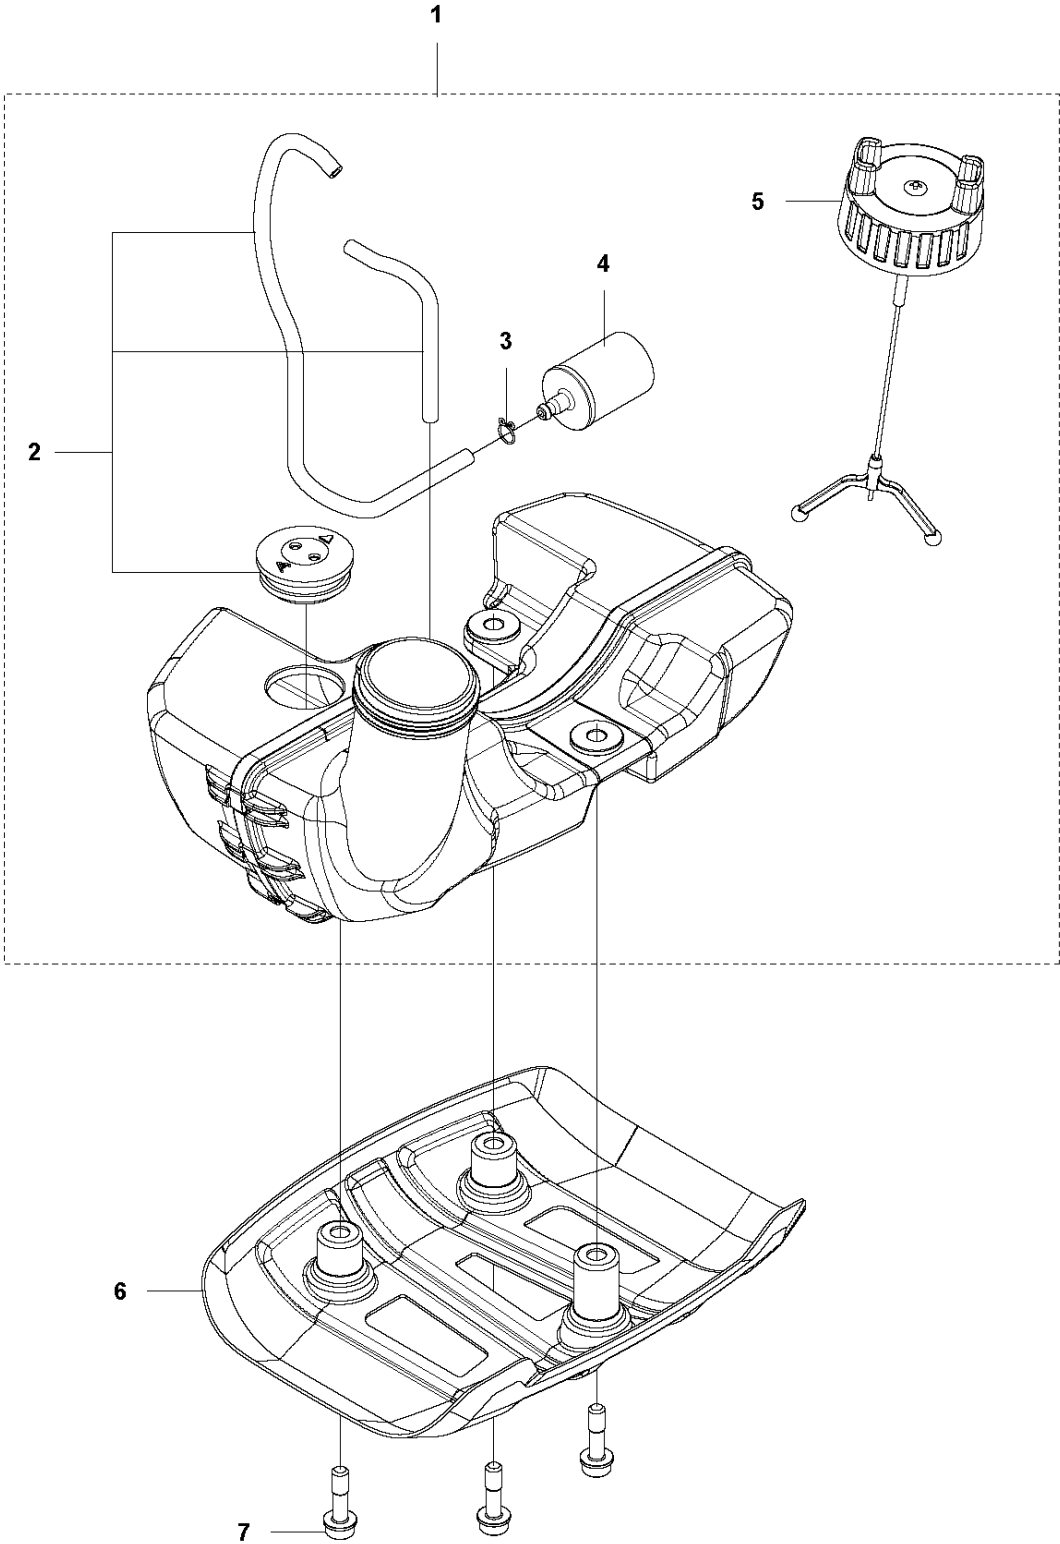

K1 525L, LS, LST, RJD, RS
FUEL TANK

FUEL TANK

525 RS

Ref	Part No	Description	Remark	QTY	KIT
1	576 40 51-01	FUEL TANK		1	
1	576 40 51-02	FUEL TANK	Australia / New Zealand	1	
2	579 21 03-02	HOSE ASSY		1	1
2	577 50 99-03	PIPE	Australia / New Zealand	1	
3	506 70 70-01	CLIP		1	1
4	503 44 32-01	FUEL FILTER		1	1
5	579 64 57-03	TANK CAP		1	1
6	576 40 55-01	SKID PLATE		1	
7	577 81 54-01	BOLT		3