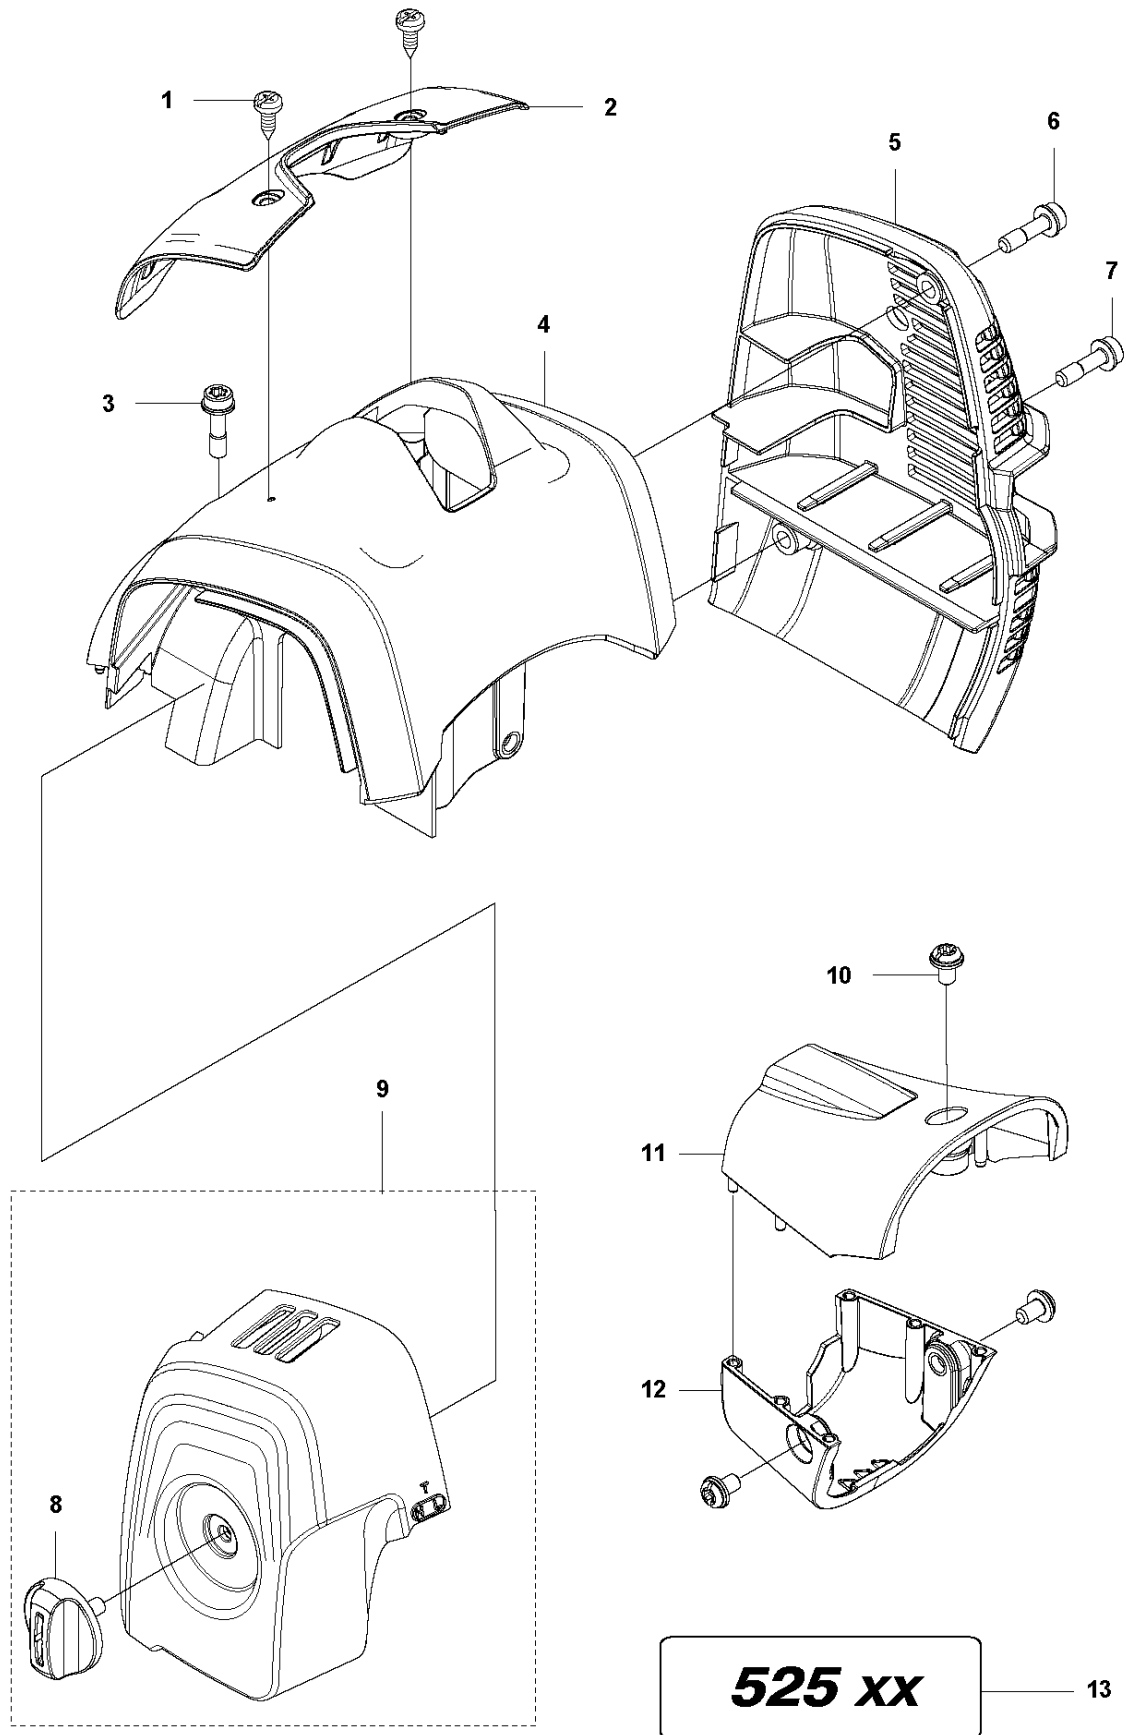

G1 524L, 525L, LS, LST, RJD, RS
COVERS

COVER

525 RS

Ref	Part No	Description	Remark	QTY	KIT
1	503 21 35-12	SCREW CCRPANT		2	
2	576 40 45-01	ARM PROTECTION		1	
3	577 81 54-01	BOLT		1	
4	592 62 13-01	CYLINDER COVER	To be used with 576404101 Housing clutch	1	
4	592 62 13-02	CYLINDER COVER	To be used with 588567701 Housing clutch	1	
5	576 40 47-01	MUFFLER GUARD		1	
6	577 81 54-01	BOLT		1	
7	577 81 54-01	BOLT		1	
8	576 99 24-02	KNOB		1	9
9	578 40 88-01	FILTER COVER		1	
10	544 25 68-01	SCREW		3	
11	577 85 11-01	COVER		1	
12	577 85 10-01	COVER		1	
13	579 44 58-14	DECAL	525RS	1