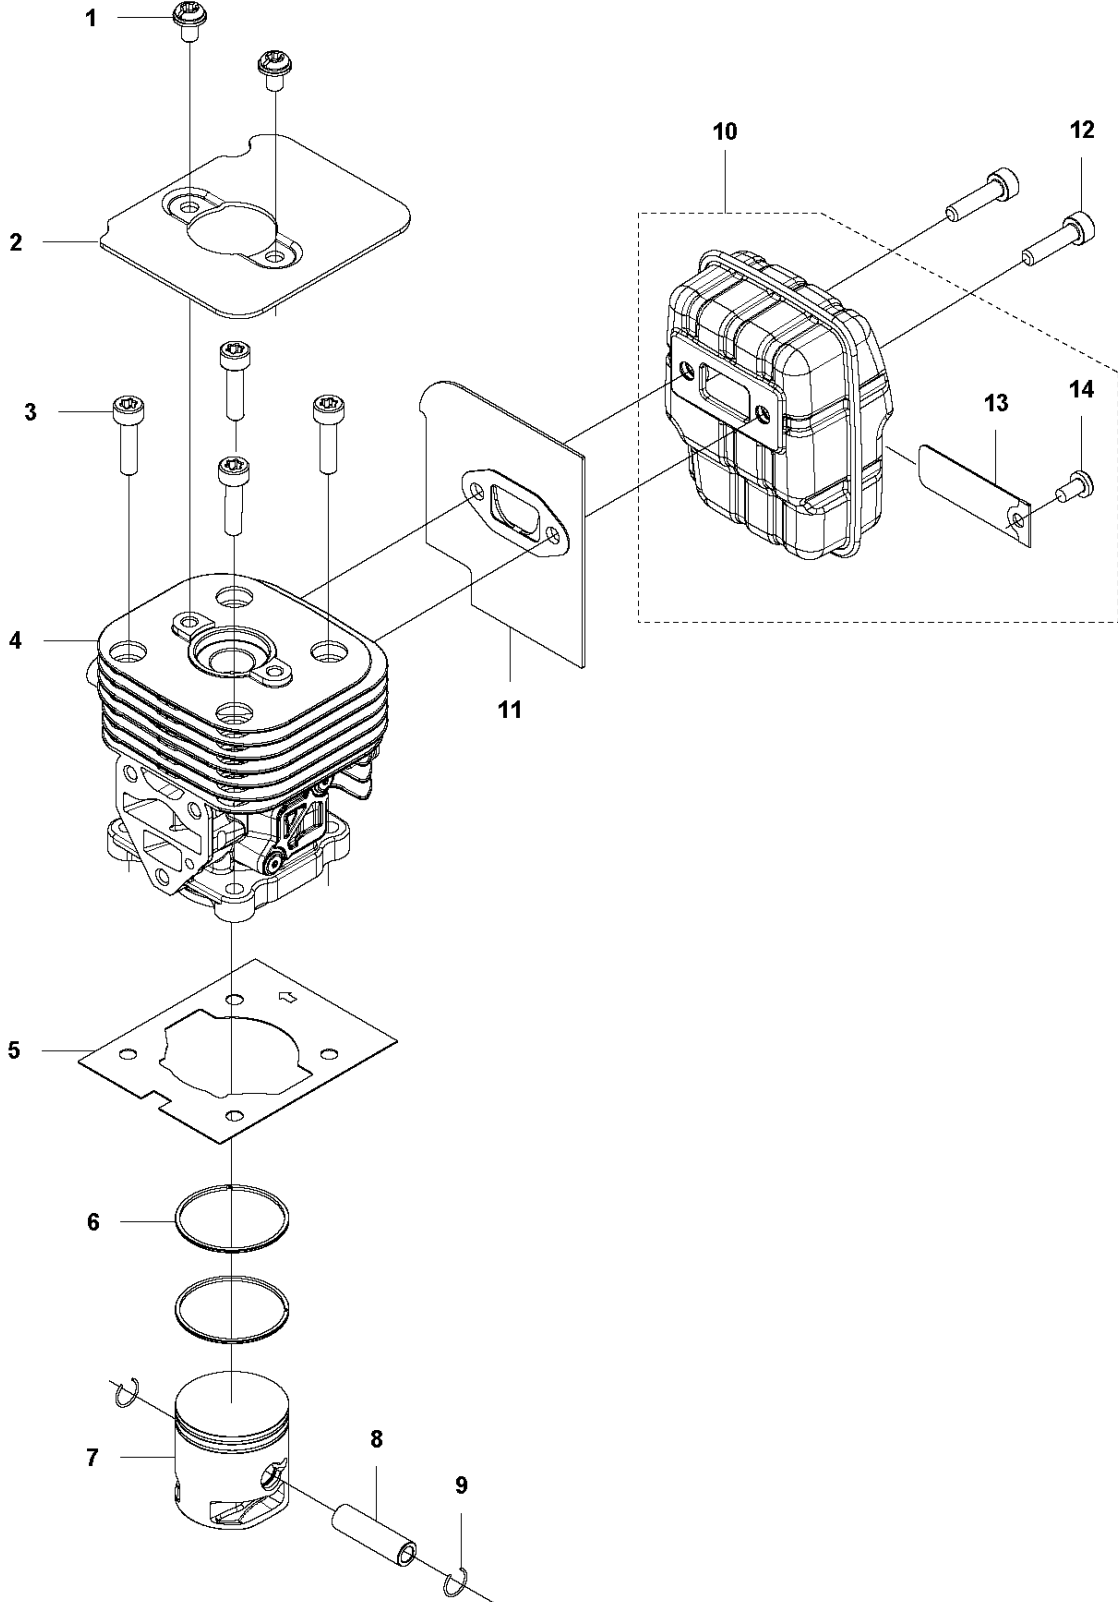

C2 525 RS
SHAFT

A vertical stack of safety and technical icons:

- Top icon: A warning symbol (triangle with exclamation mark).
- Second icon: A speed limit symbol showing a tachometer needle and the text "max 10000 rpm" and "CE".
- Third icon: A warning symbol (triangle with exclamation mark) and a symbol for a rotating part.
- Fourth icon: A warning symbol (triangle with exclamation mark) and a symbol for a sharp edge.
- Fifth icon: A warning symbol (triangle with exclamation mark) and a symbol for a hot surface.
- Sixth icon: A warning symbol (triangle with exclamation mark) and a symbol for a heavy load.
- Bottom icon: A warning symbol (triangle with exclamation mark) and a symbol for a moving part.

L 524, 525
IGNITION & CLUTCH

IGNITION SYSTEM & CLUTCH

525 RS

Ref	Part No	Description	Remark	QTY KIT	
1	588 14 15-01	IGNITION COIL		1	
2	584 82 66-01	IGNITION CABLE		1	1
3	579 59 07-01	TUBE		1	1
4	586 10 72-01	SPARK PLUG CAP		1	1
5	580 63 48-01	SPRING		1	1
6	584 96 81-01	SPARK PLUG	BPMR-8Y : NGK	1	
7	521 51 58-01	BOLT		2	
8	521 76 97-01	SPACER		2	
9	577 85 17-01	SHORT CIRCUIT CABLE		1	
10	516 12 41-01	SNAP RING		1	
11	581 14 20-01	CLUTCH DRUM		1	
12	513 18 96-01	SCREW		2	
13	521 75 82-01	WASHER		2	
14	577 05 28-01	CLUTCH ASSY		1	
15	576 40 07-01	CLUTCH SPRING		1	14
16	504 11 80-01	NUT		1	
17	578 96 78-01	FLYWHEEL		1	
18	505 05 44-01	WASHER		2	

M 524, 525
CYLINDER PISTON & MUFFLER

CYLINDER, PISTON & MUFFLER

525 RS

Ref	Part No	Description	Remark	QTY	KIT
1	544 25 68-01	SCREW		2	
2	578 78 53-01	PLATE		1	
3	504 11 43-01	SCREW		4	
4	577 97 90-01	CYLINDER		1	
5	576 39 87-02	GASKET		1	
6	506 61 81-01	RING		2	
7	577 91 74-01	PISTON		1	
8	505 04 07-01	PIN		1	
9	505 04 52-01	RING		2	
10	585 24 86-01	MUFFLER		1	
10	585 03 29-01	MUFFLER ASSY	Australia / New Zealand	1	
11	578 40 81-01	GASKET		1	
12	504 11 43-01	SCREW		2	
13	580 51 44-01	SPARK ARRESTER		1	10
14	729 57 74-05	SCREW CRPANT		1	10