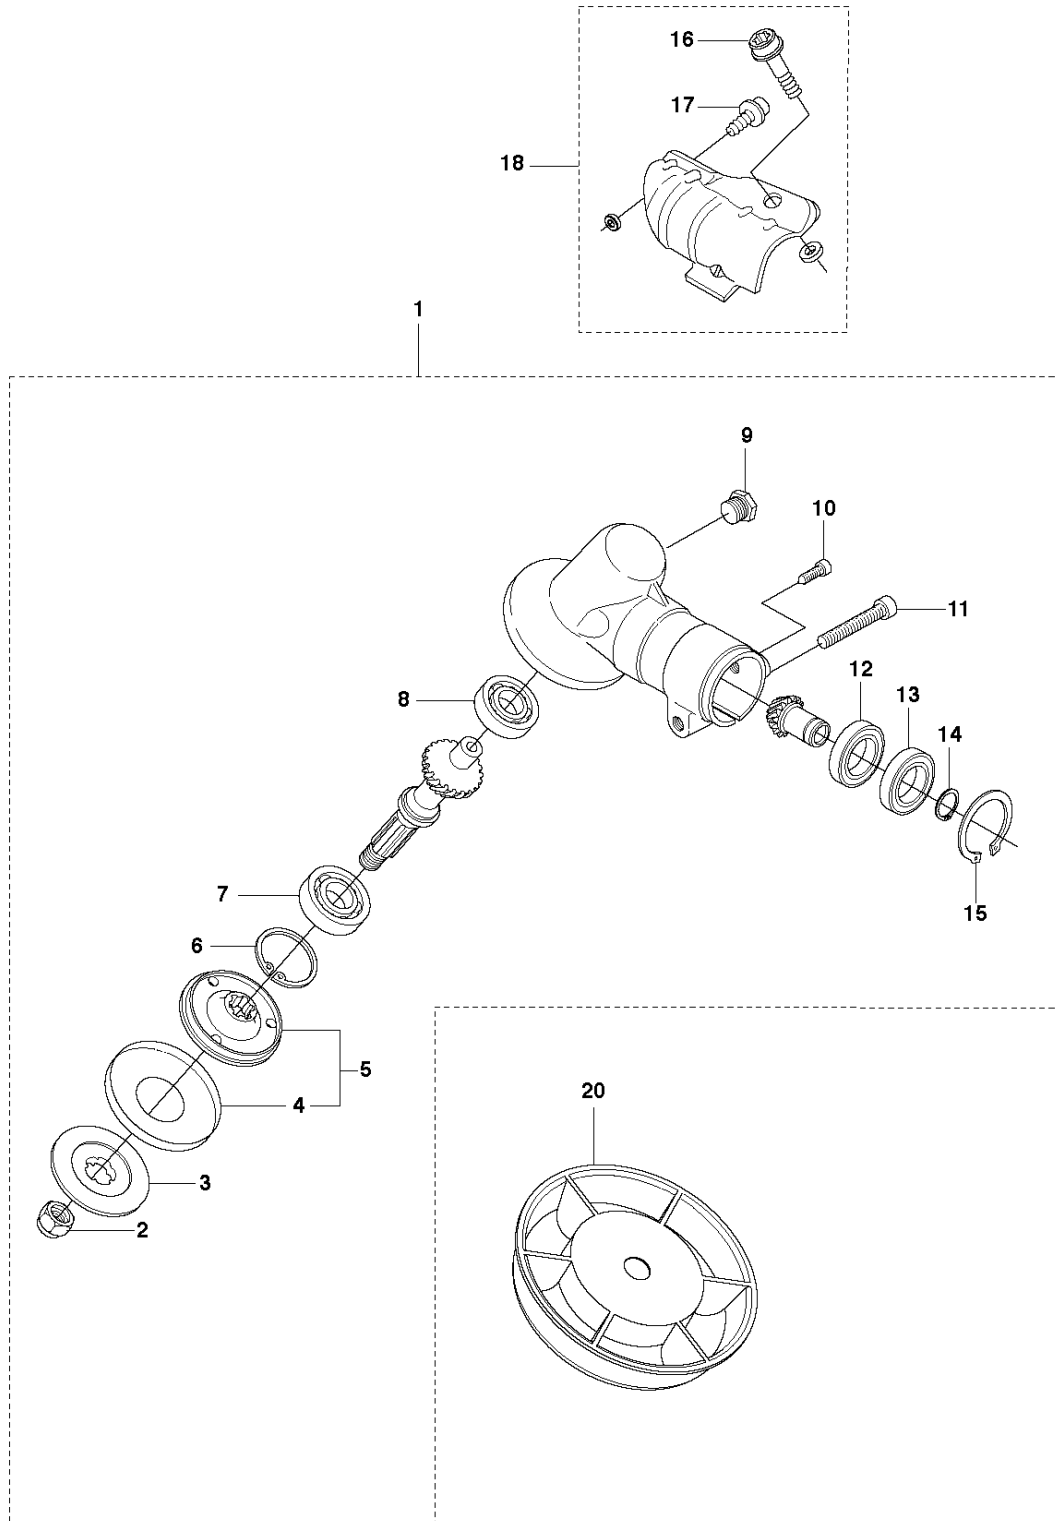

SPARE PARTS LIST

BRUSHCUTTERS/CLEARING SAWS

525 RS

A1 524L, 525L, LS, LK, RJX, RJD, RS, RX, RXT, RK
BEVEL GEAR

BEVEL GEAR

525 RS

Ref	Part No	Description	Remark	QTY	KIT
1	537 19 92-02	BEVEL GEAR ASSY		1	
2	503 85 63-01	NUT		1	1
3	537 28 56-01	SUPPORT FLANGE		1	1
4	537 29 26-01	CUP		1	1
5	537 23 49-01	DRIVER ASSY		1	1
6	735 31 28-10	CIRCLIP		1	1
7	503 25 24-01	BALL BEARING		1	1
8	738 21 98-00	BALL BEARING		1	1
9	503 20 15-01	SCREW		1	1
10	503 20 14-12	SCREW IHSCFMO		1	1
11	503 20 07-25	SCREW IHSCFM		1	1
12	738 21 99-00	BALL BEARING		1	1
13	738 21 99-02	BALL BEARING		1	1
14	735 31 11-00	CIRCLIP		1	1
15	735 31 25-10	CIRCLIP		1	1
16	544 21 84-20	SCREW ITXSCM		1	18
17	501 98 10-01	SCREW ITXSCM		1	18
18	574 30 69-03	CLAMP		1	
20	503 89 01-01	SUPPORT CUP		1	

Ref	Part No	Description	Remark	QTY	KIT
1	596 94 06-01	SERVICE KIT	SHORT BLOCK ASSY	1	
2	544 25 68-01	SCREW		2	
3	578 78 53-01	PLATE		1	
4	504 11 43-01	SCREW		4	
5	576 59 81-01	SPARK PLUG		1	
6	578 40 81-01	GASKET		1	
7	588 09 82-02	SERVICE KIT		1	
8	576 39 87-02	GASKET		1	7,14
9	506 61 81-01	RING		2	7,14
10	577 91 74-01	PISTON		1	7,14
11	505 04 07-01	PIN		1	7,14
12	576 40 27-01	BEARING		1	7,14
13	505 04 52-01	RING		2	7,14
14	588 09 81-02	SERVICE KIT		1	7
15	577 97 90-01	CYLINDER		1	7
16	577 88 24-02	GASKET		1	
17	576 39 91-02	GASKET		1	
18	576 39 89-01	GASKET		1	
19	504 12 15-01	SEALING		2	
20	506 61 03-01	BEARING		2	
21	506 68 94-01	KEY		1	
22	586 65 66-01	CRANKSHAFT		1	
23	504 11 43-01	SCREW		3	
24	581 30 86-02	CRANKCASE		1	
25	576 39 95-02	GASKET		1	