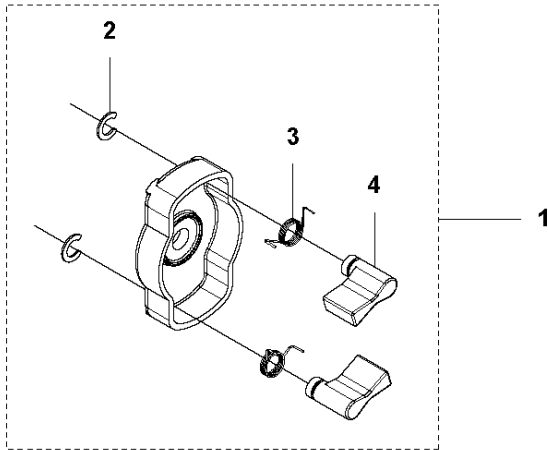

J1 524L, 525L, 525LS, LST, RJD, RS
STARTER

STARTER

525 RS

Ref	Part No	Description	Remark	QTY	KIT
1	581 14 65-01	STARTER PULLEY		1	
2	521 60 04-01	E-RING		2	1
3	521 60 03-01	SPRING		2	1
4	521 60 02-01	RATCHET		2	1
5	578 99 25-01	STARTER		1	
6	506 61 30-01	SCREW		1	5
7	579 06 46-01	ROPE		1	5
8	579 06 48-01	STARTER PULLEY		1	5
9	504 11 50-01	SPIRAL SPRING		1	5
10	575 48 95-01	STARTER HANDLE		1	5
11	577 81 54-01	BOLT		3	
12	579 36 96-01	DECAL		1