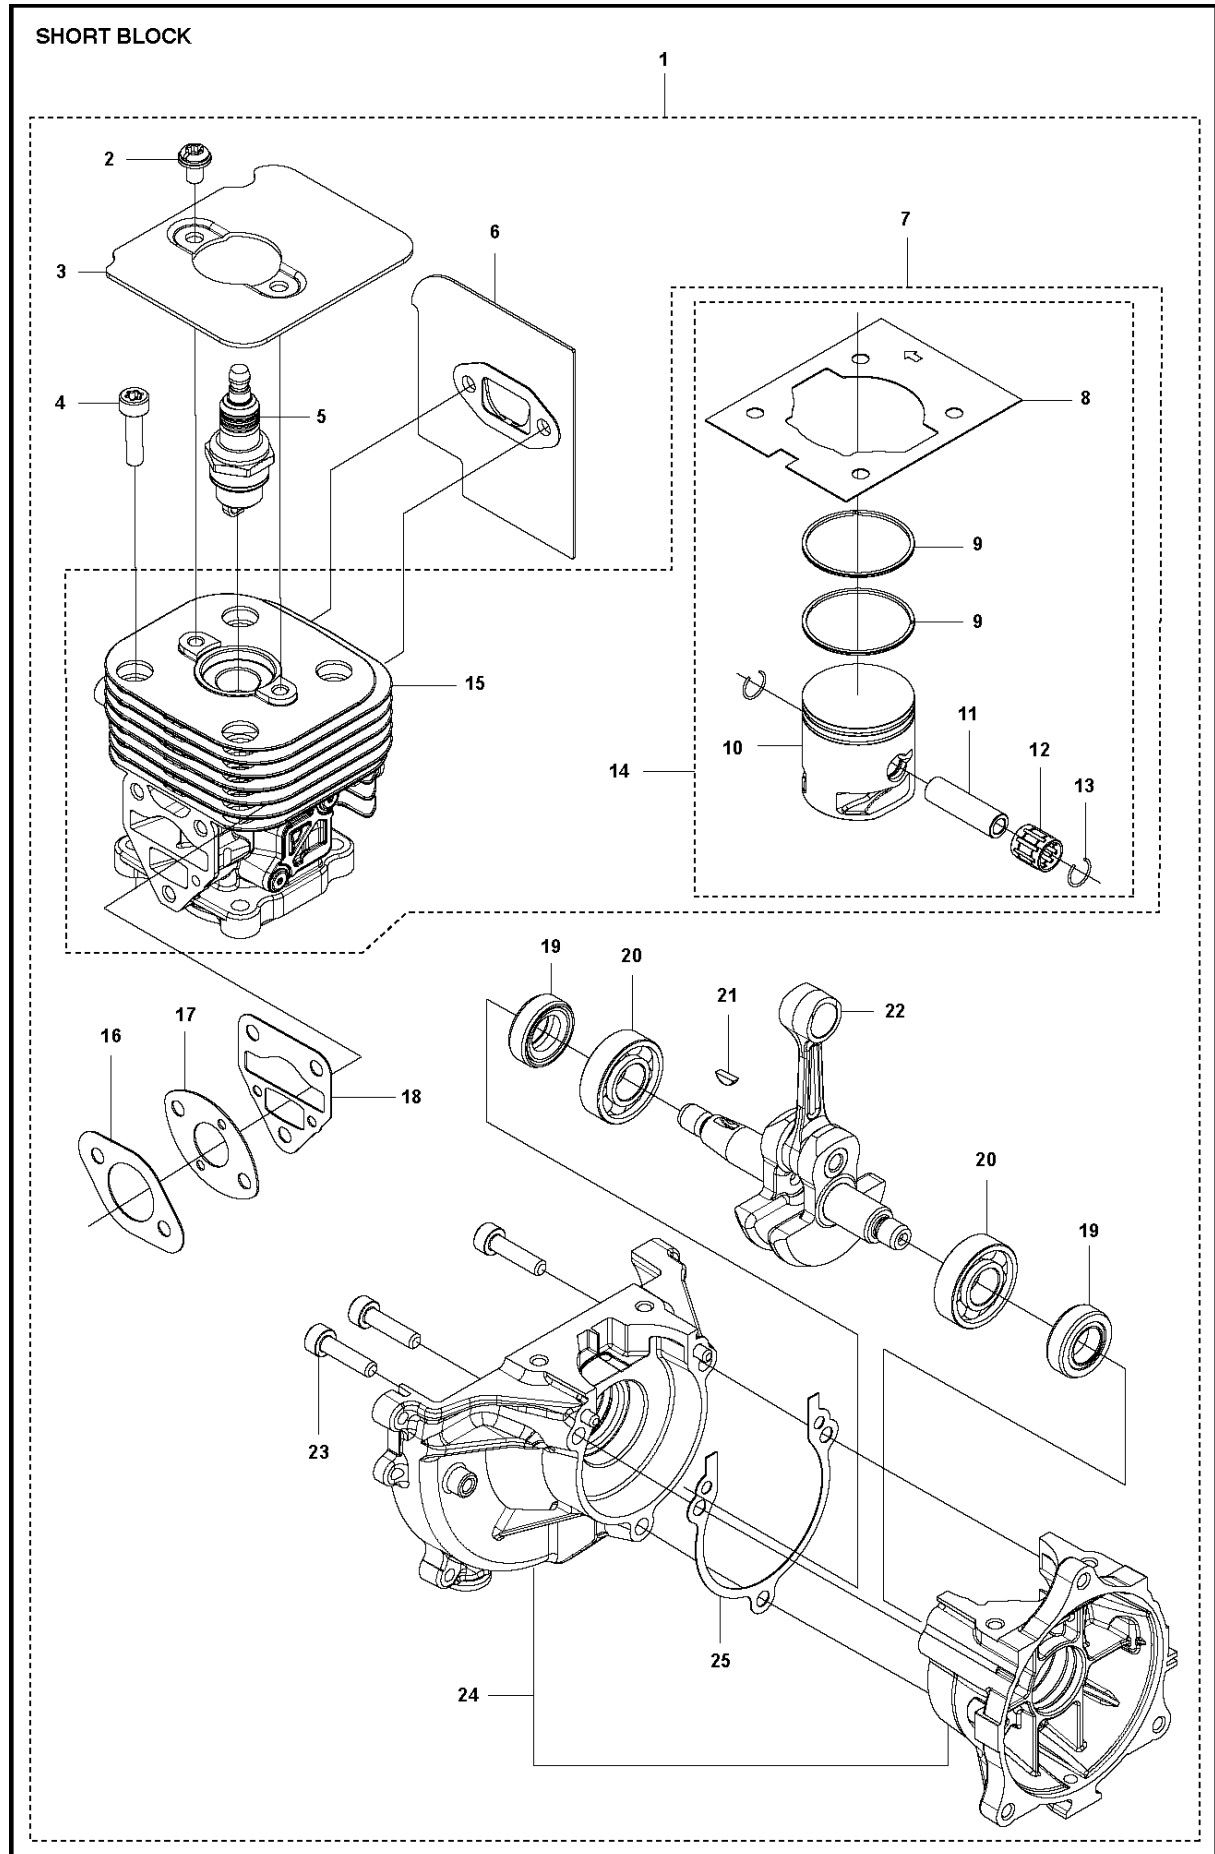

SPARE PARTS LIST

BRUSHCUTTERS/CLEARING SAWS

525 RS

A1 524L, 525L, LS, LK, RJX, RJD, RS, RX, RXT, RK
BEVEL GEAR

BEVEL GEAR

525 RS

Ref	Part No	Description	Remark	QTY	KIT
1	537 19 92-02	BEVEL GEAR ASSY		1	
2	503 85 63-01	NUT		1	1
3	537 28 56-01	SUPPORT FLANGE		1	1
4	537 29 26-01	CUP		1	1
5	537 23 49-01	DRIVER ASSY		1	1
6	735 31 28-10	CIRCLIP		1	1
7	503 25 24-01	BALL BEARING		1	1
8	738 21 98-00	BALL BEARING		1	1
9	503 20 15-01	SCREW		1	1
10	503 20 14-12	SCREW IHSCFMO		1	1
11	503 20 07-25	SCREW IHSCFM		1	1
12	738 21 99-00	BALL BEARING		1	1
13	738 21 99-02	BALL BEARING		1	1
14	735 31 11-00	CIRCLIP		1	1
15	735 31 25-10	CIRCLIP		1	1
16	544 21 84-20	SCREW ITXSCM		1	18
17	501 98 10-01	SCREW ITXSCM		1	18
18	574 30 69-03	CLAMP		1	
20	503 89 01-01	SUPPORT CUP		1	

Ref	Part No	Description	Remark	QTY	KIT
1	596 94 06-01	SERVICE KIT	SHORT BLOCK ASSY	1	
2	544 25 68-01	SCREW		2	
3	578 78 53-01	PLATE		1	
4	504 11 43-01	SCREW		4	
5	576 59 81-01	SPARK PLUG		1	
6	578 40 81-01	GASKET		1	
7	588 09 82-02	SERVICE KIT		1	
8	576 39 87-02	GASKET		1	7,14
9	506 61 81-01	RING		2	7,14
10	577 91 74-01	PISTON		1	7,14
11	505 04 07-01	PIN		1	7,14
12	576 40 27-01	BEARING		1	7,14
13	505 04 52-01	RING		2	7,14
14	588 09 81-02	SERVICE KIT		1	7
15	577 97 90-01	CYLINDER		1	7
16	577 88 24-02	GASKET		1	
17	576 39 91-02	GASKET		1	
18	576 39 89-01	GASKET		1	
19	504 12 15-01	SEALING		2	
20	506 61 03-01	BEARING		2	
21	506 68 94-01	KEY		1	
22	586 65 66-01	CRANKSHAFT		1	
23	504 11 43-01	SCREW		3	
24	581 30 86-02	CRANKCASE		1	
25	576 39 95-02	GASKET		1	