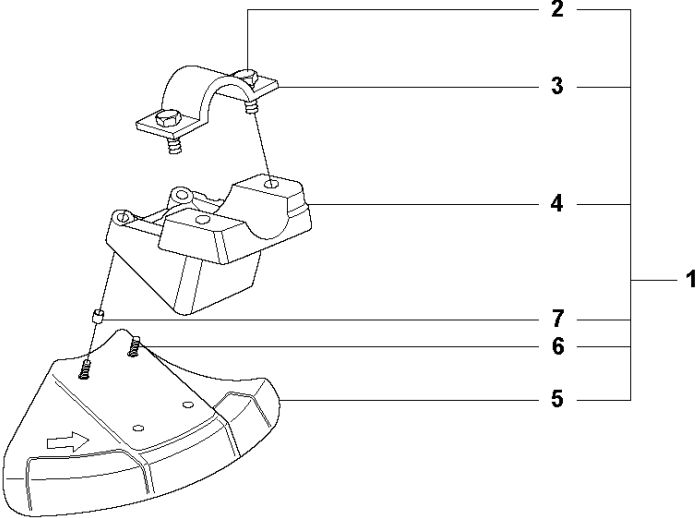

R1 525 RX, RXT, RK
ACCESSORIES