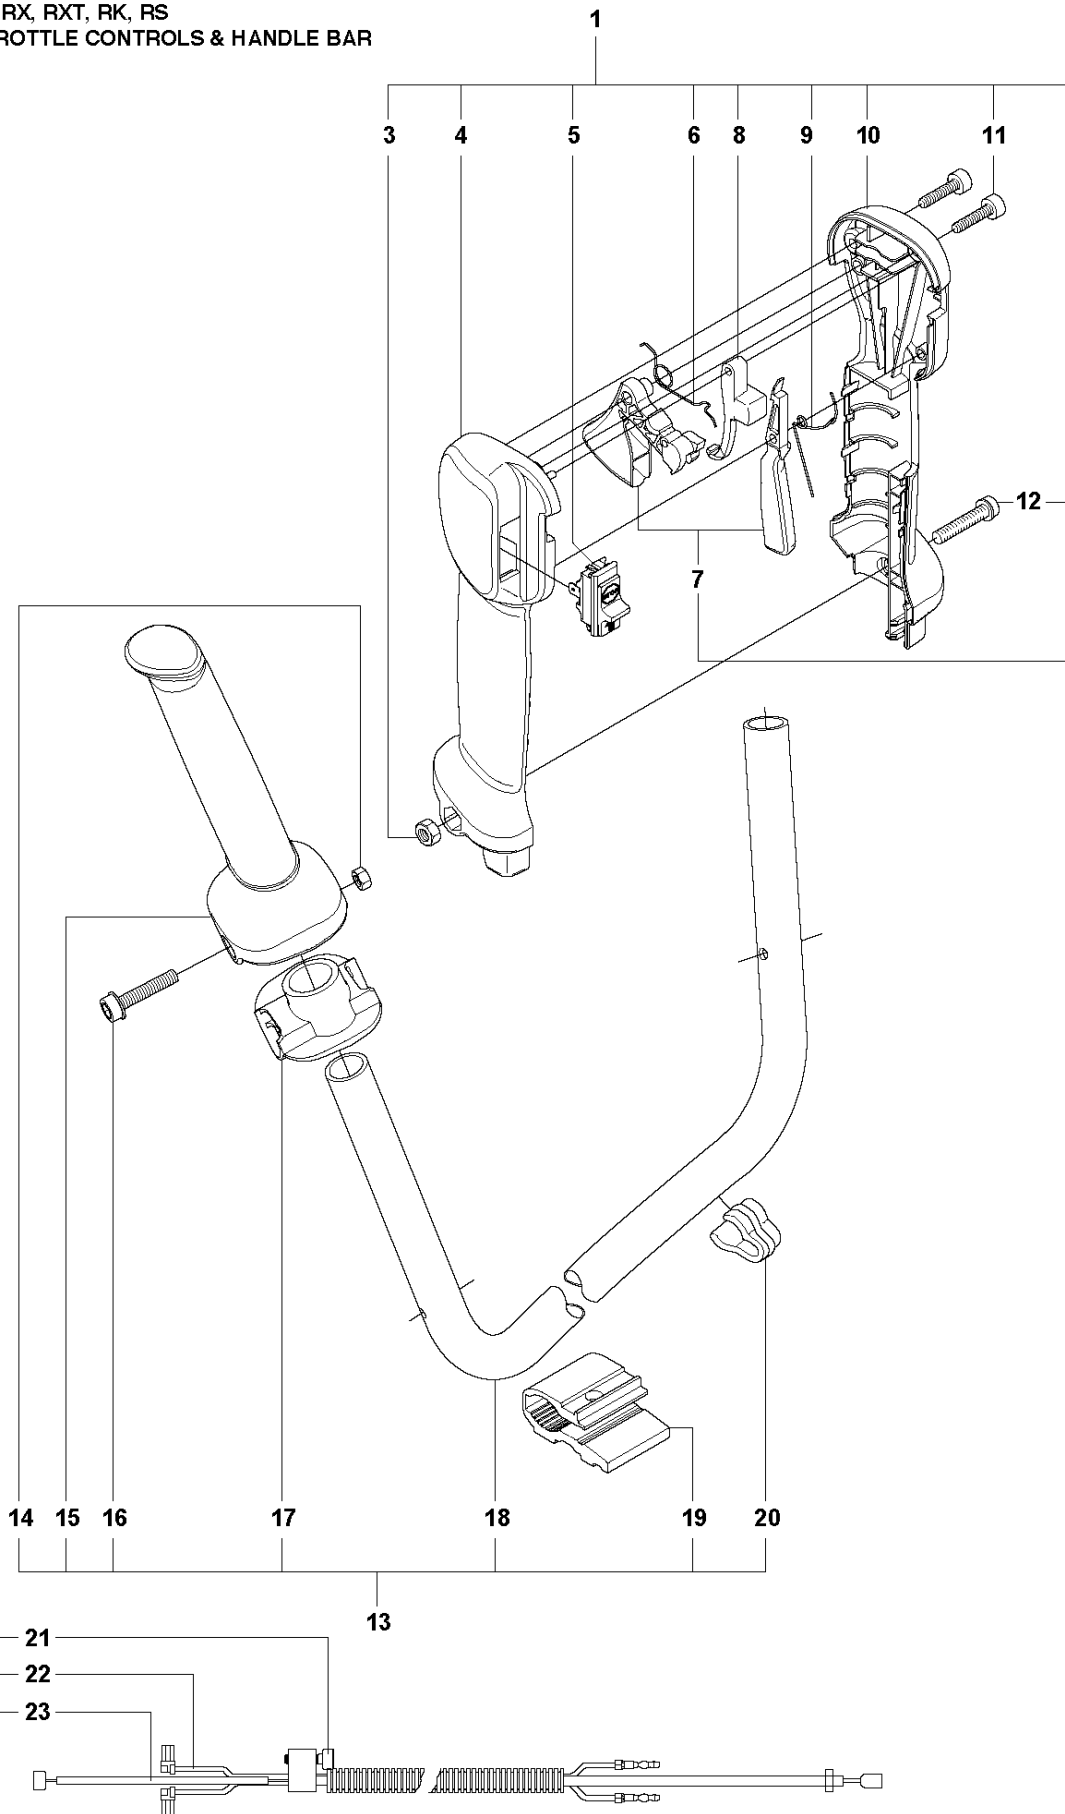

E 525RX, RXT, RK, RS
THROTTLE CONTROLS & HANDLE BAR

THROTTLE CONTROLS

525 RS

Ref	Part No	Description	Remark	QTY	KIT
1	537 42 45-13	HANDLE ASSY		1	
2	578 24 81-02	WIRING	RX, RS	1	
3	503 22 10-13	HEXAGON NUT		1	1
4	537 16 02-03	HANDLE HALF	RX	1	1
5	537 41 90-01	SWITCH		1	1
6	537 17 42-01	SPRING THROTTLE TRIG		1	1
7	506 49 77-01	THROTTLE CONTROL		1	1
8	537 16 07-03	THROTTLE LOCKOUT		1	1
9	537 17 43-01	SPRING		1	1
10	537 16 03-01	HANDLE HALF	RX	1	1
11	574 44 40-01	SCREW ITXSCT		2	2
12	525 75 51-09	SCREW ITXSCTFM	M5X35	1	1
13	503 72 43-09	HANDLEBAR	RS	1	
14	731 23 14-01	HEXAGON NUT		1	13
15	537 17 28-01	HANDLE	RXT, RK, RS	1	13
16	525 75 52-04	SCREW ITXSCTFM		1	13
17	537 17 29-01	COVER		1	13
18	502 19 95-03	HANDLEBAR	RS	1	13
19	503 75 00-01	HANDLEBAR BRACKET	RS	1	13
20	502 21 12-01	STAPLE	RS	1	13
21	503 21 66-18	SCREW IHSCT		1	2
22	580 62 24-02	SHORT CIRCUIT CABLE	RX, RS	1	2
23	580 47 09-01	THROTTLE CABLE		1	2