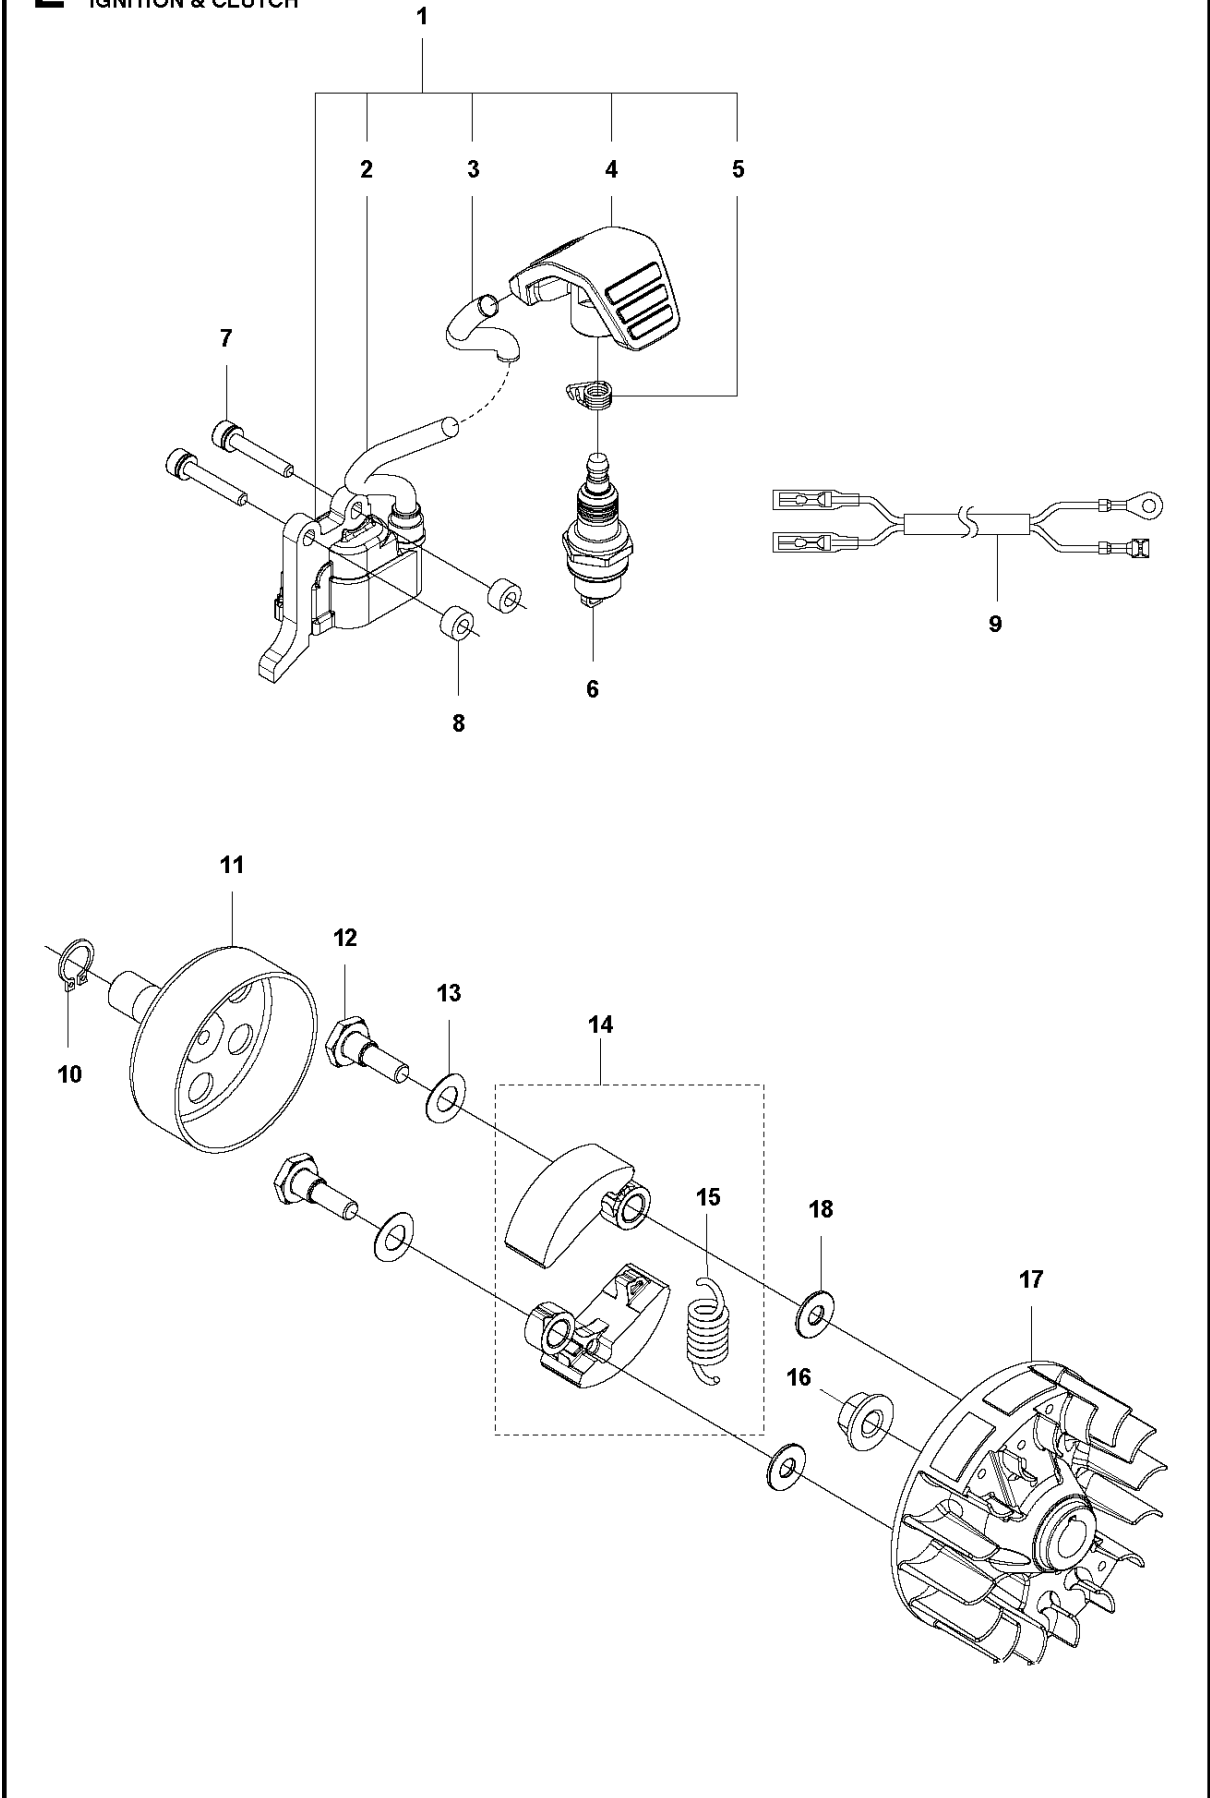

C2 525 RS
SHAFT

A vertical stack of safety and technical icons:

- Top icon: A warning symbol (triangle with exclamation mark).
- Second icon: A speed limit symbol showing a tachometer needle and the text "max 10000 rpm" and "CE".
- Third icon: A warning symbol (triangle with exclamation mark) and a symbol for a rotating part.
- Fourth icon: A warning symbol (triangle with exclamation mark) and a symbol for a sharp edge.
- Fifth icon: A warning symbol (triangle with exclamation mark) and a symbol for a hot surface.
- Sixth icon: A warning symbol (triangle with exclamation mark) and a symbol for a heavy load.
- Bottom icon: A warning symbol (triangle with exclamation mark) and a symbol for a moving part.

J1 524L, 525L, 525LS, LST, RJD, RS
STARTER

STARTER

525 RS

Ref	Part No	Description	Remark	QTY	KIT
1	581 14 65-01	STARTER PULLEY		1	
2	521 60 04-01	E-RING		2	1
3	521 60 03-01	SPRING		2	1
4	521 60 02-01	RATCHET		2	1
5	578 99 25-01	STARTER		1	
6	506 61 30-01	SCREW		1	5
7	579 06 46-01	ROPE		1	5
8	579 06 48-01	STARTER PULLEY		1	5
9	504 11 50-01	SPIRAL SPRING		1	5
10	575 48 95-01	STARTER HANDLE		1	5
11	577 81 54-01	BOLT		3	
12	579 36 96-01	DECAL		1	

L 524, 525
IGNITION & CLUTCH

IGNITION SYSTEM & CLUTCH

525 RS

Ref	Part No	Description	Remark	QTY KIT	
1	588 14 15-01	IGNITION COIL		1	
2	584 82 66-01	IGNITION CABLE		1	1
3	579 59 07-01	TUBE		1	1
4	586 10 72-01	SPARK PLUG CAP		1	1
5	580 63 48-01	SPRING		1	1
6	584 96 81-01	SPARK PLUG	BPMR-8Y : NGK	1	
7	521 51 58-01	BOLT		2	
8	521 76 97-01	SPACER		2	
9	577 85 17-01	SHORT CIRCUIT CABLE		1	
10	516 12 41-01	SNAP RING		1	
11	581 14 20-01	CLUTCH DRUM		1	
12	513 18 96-01	SCREW		2	
13	521 75 82-01	WASHER		2	
14	577 05 28-01	CLUTCH ASSY		1	
15	576 40 07-01	CLUTCH SPRING		1	14
16	504 11 80-01	NUT		1	
17	578 96 78-01	FLYWHEEL		1	
18	505 05 44-01	WASHER		2	