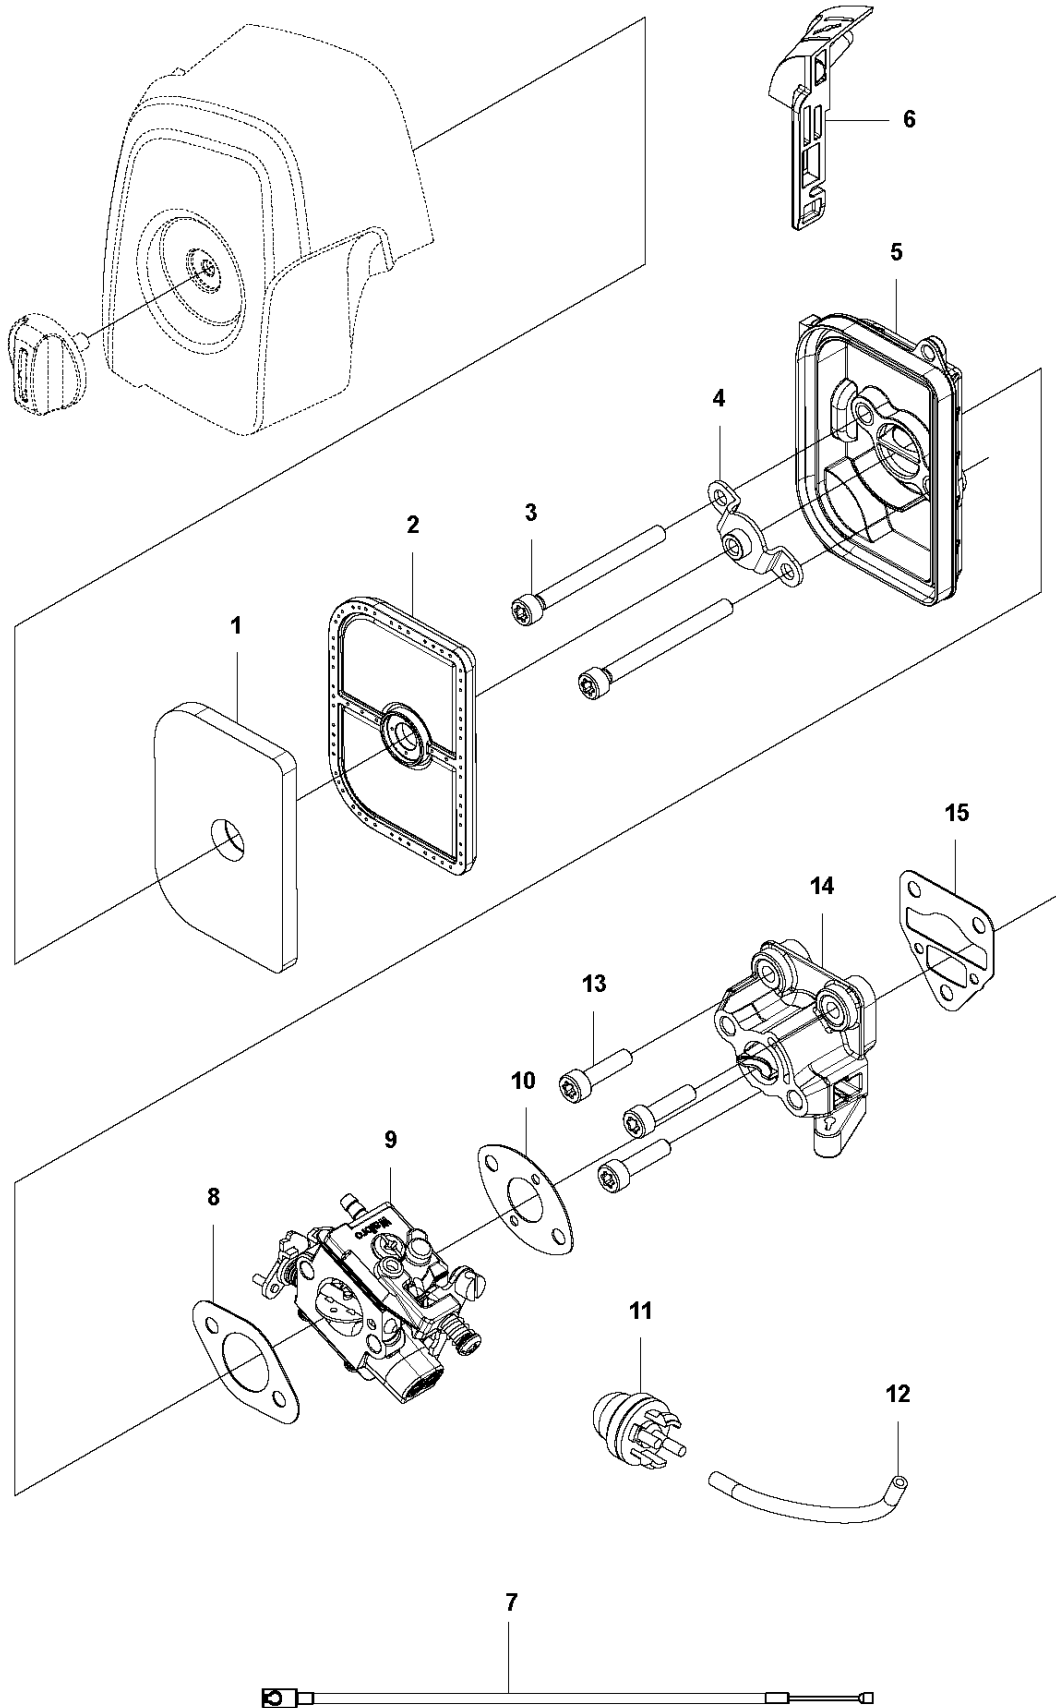

H1 524L, 525L, LS, LST, RJD, RS
CARBURETOR & AIRFILTER

CARBURETOR & AIR FILTER

525 RS

Ref	Part No	Description	Remark	QTY KIT
1	577 85 15-01	AIR FILTER		1
2	576 40 16-01	AIR FILTER		1
3	580 46 72-01	BOLT		2
4	580 43 79-01	PLATE		1
5	577 85 13-01	FILTER HOUSING		1
6	577 84 83-01	CHOKE CONTROL		1
7	590 90 00-01	THROTTLE CABLE		1
8	577 88 24-02	GASKET		1
9	584 90 14-01	CARBURETTOR		1
10	576 39 91-02	GASKET		1
11	503 93 66-01	PURGE		1
12	577 05 05-01	PIPE		1
13	504 11 43-01	SCREW		3
14	578 90 83-01	INSULATOR		1
15	576 39 89-01	GASKET		1