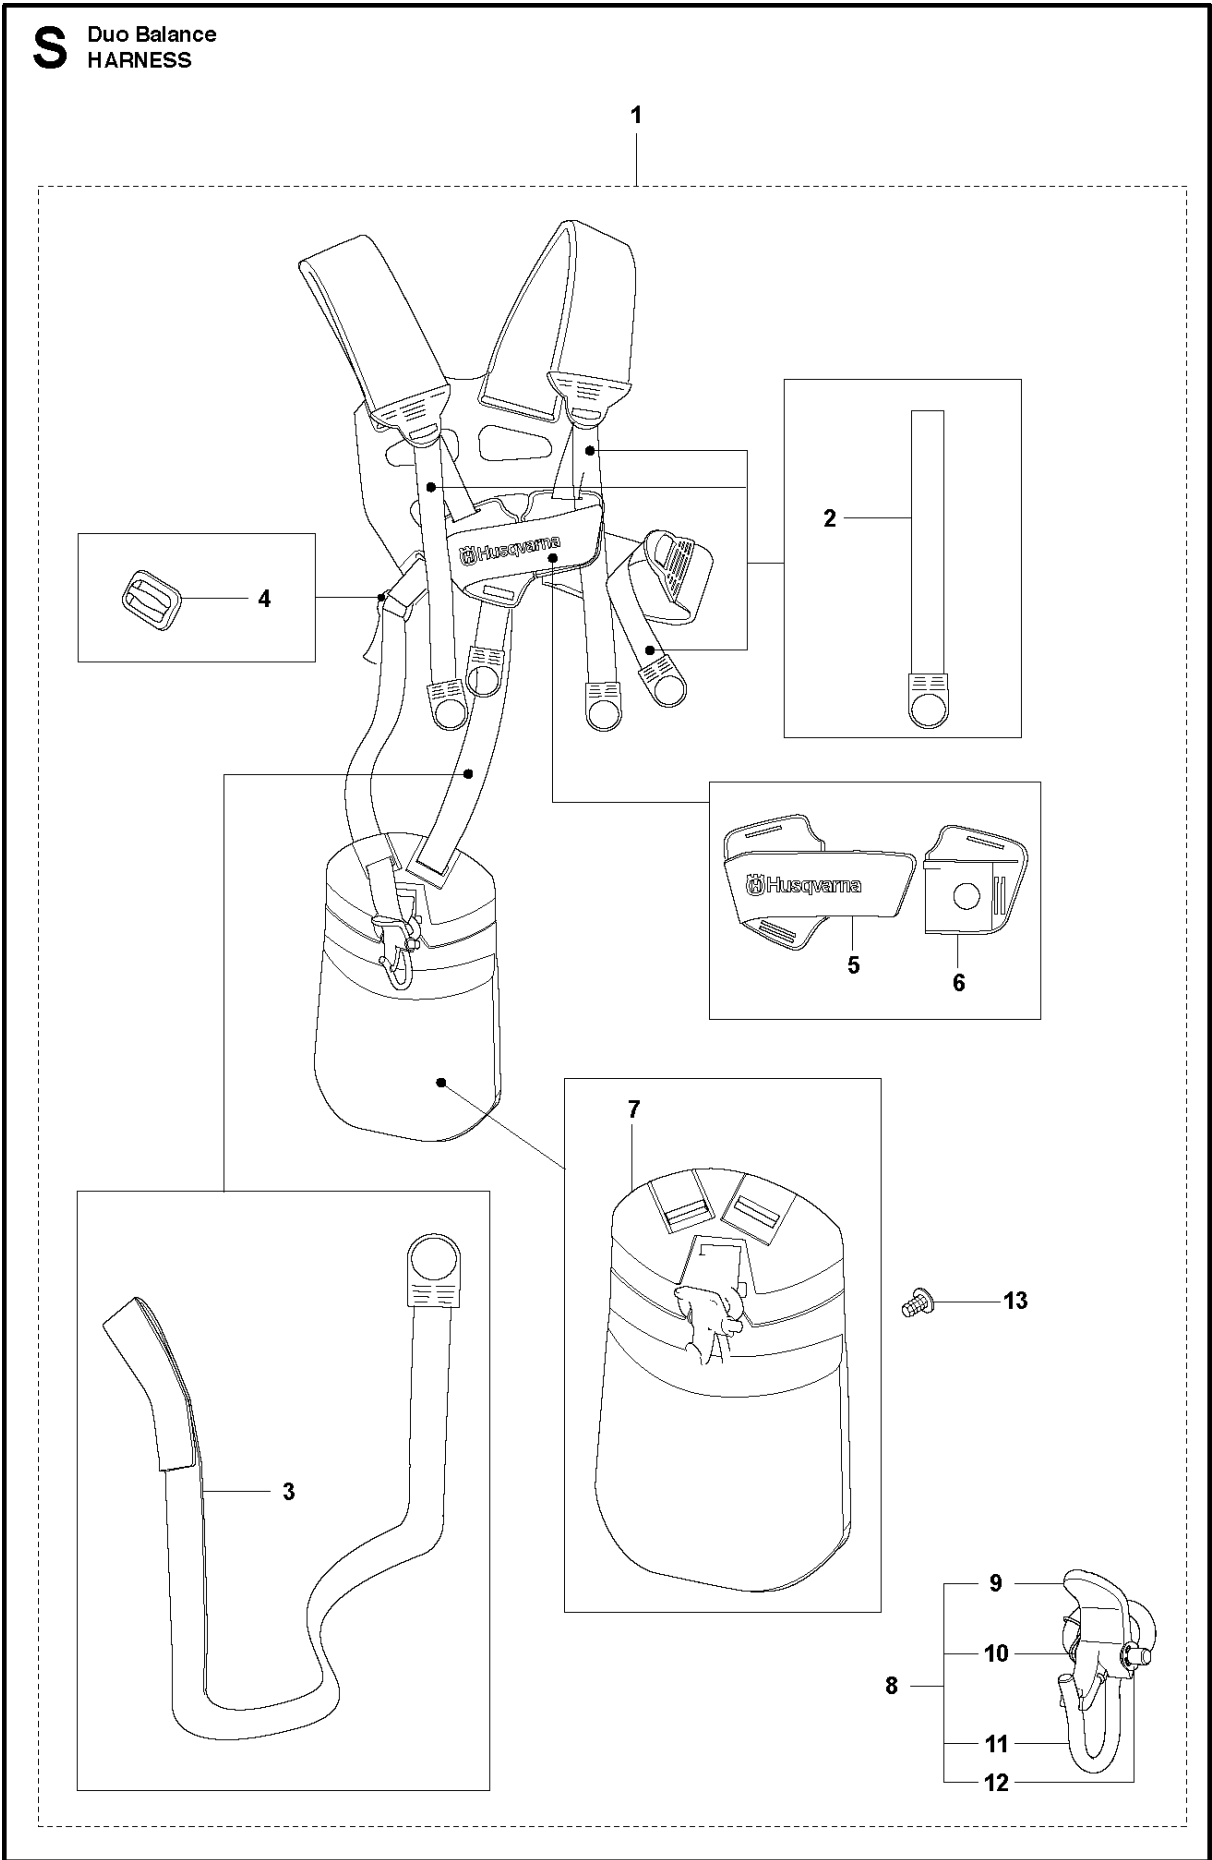

S Duo Balance
HARNESS

HARNES

525 RS

Ref	Part No	Description	Remark	QTY KIT	
1	537 27 57-01	HARNES		1	
1	537 27 57-03	HARNES	US	1	1
2	503 99 61-01	BAND		3	1
3	503 99 61-03	BAND		1	1
4	537 11 35-01	RETAINER		1	1
5	537 28 84-01	BUCKLE		1	1
6	537 28 83-01	BUCKLE		1	1
7	537 27 59-01	HIP PAD		1	1
8	502 02 28-01	HOOK		1	1
9	502 02 30-02	LOCK		1	1,8
10	586 34 10-01	SPRING		1	1,8
11	502 02 29-02	HOOK		1	1,8
12	735 31 09-20	E-CLIP		1	1,8
13	537 17 54-01	HIP PAD		3	1