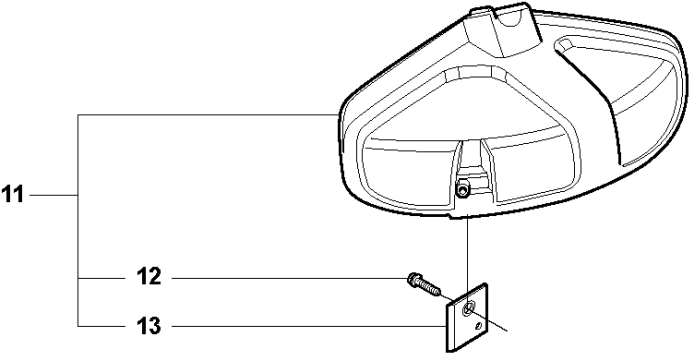

524L, 525L, LS, LST, LK, RJX, RJD, RS, RX, RXT, RK