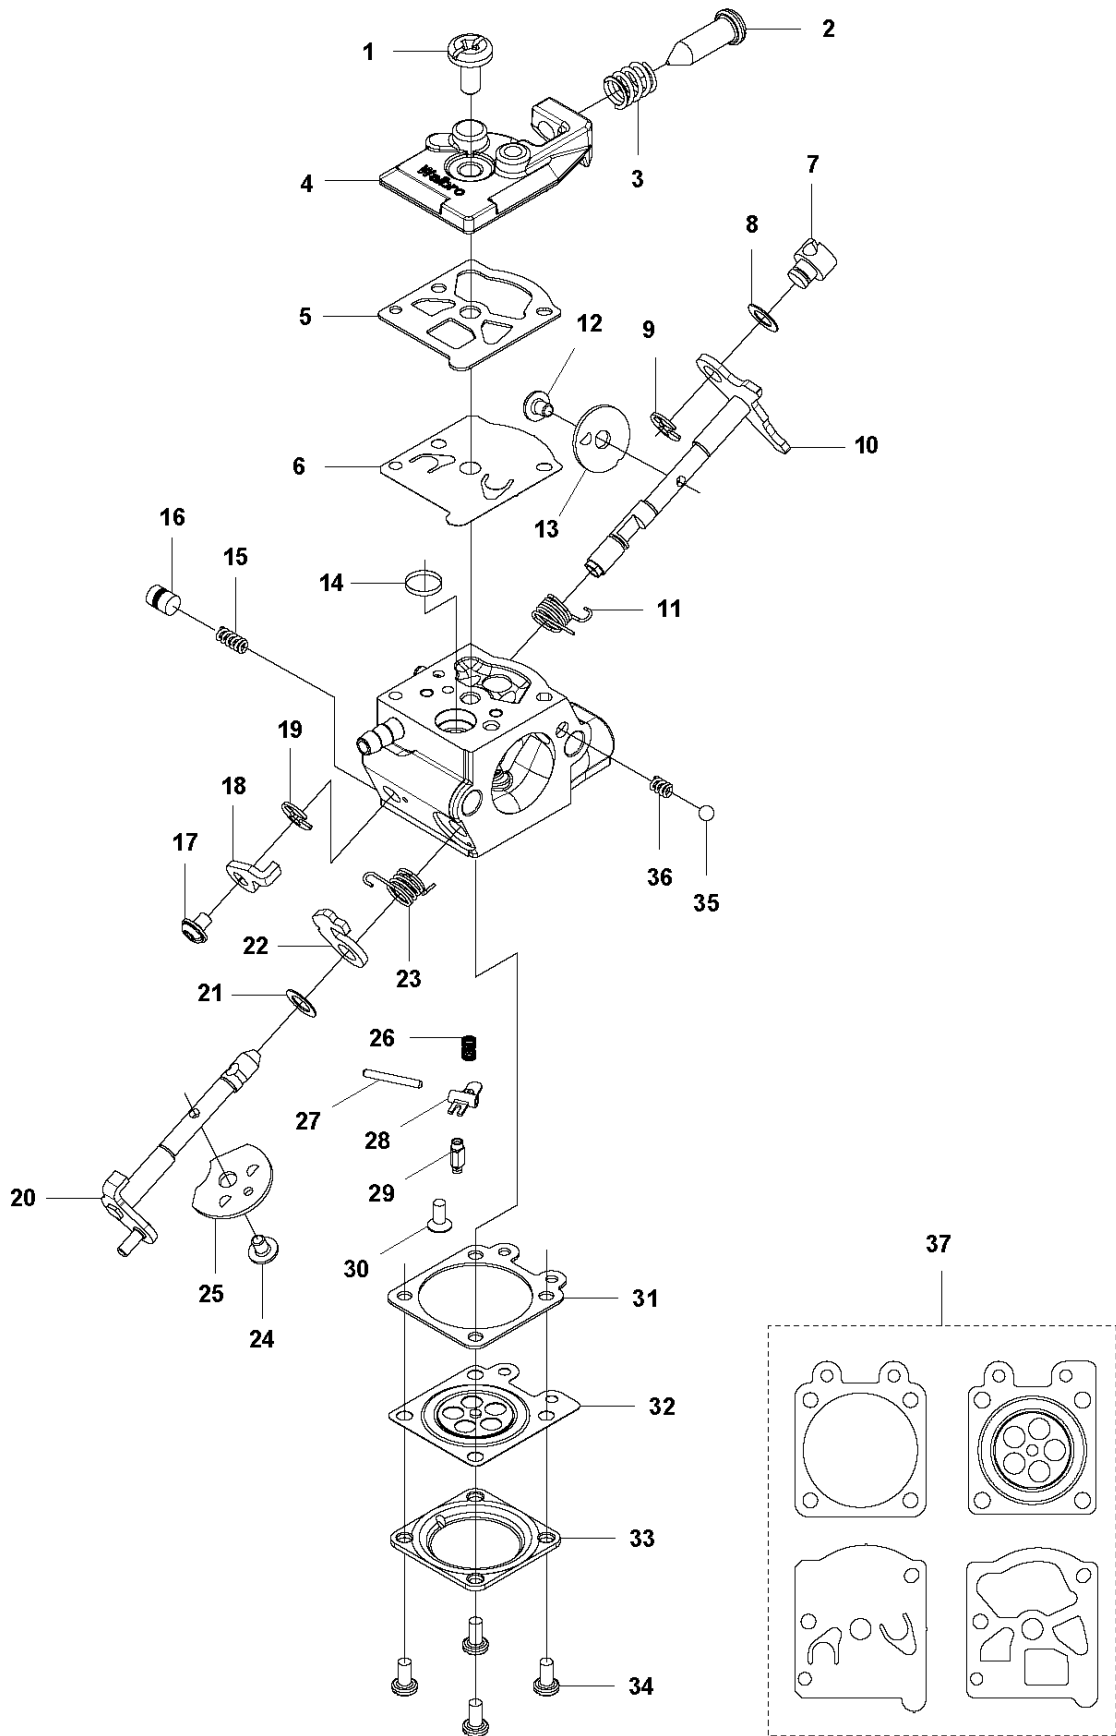

Q 524, 525
CARBURETOR

CARBURETOR

525 RXT

Ref	Part No	Description	Remark	QTY KIT
1	520 97 63-01	SCREW		1
2	577 81 57-01	SCREW		1
3	513 59 32-01	SPRING		1
4	579 19 06-01	COVER		1
5	520 95 48-01	GASKET		1
6	502 21 36-01	DIAPHRAGM PUMP		1
7	513 40 08-01	SWIVEL		1
8	516 52 42-01	WASHER		1
9	506 73 86-01	RETAINER RING		1
10	579 19 07-01	SHAFT		1
11	577 81 55-01	SPRING		1
12	520 75 98-01	SCREW		1
13	520 97 86-01	VALVE		1
14	520 95 70-01	SCREEN		1
15	505 05 79-01	SPRING		1
16	584 90 12-01	PISTON ASSY		1
17	520 75 98-01	SCREW		1
18	579 19 08-01	LEVER		1
19	505 05 65-01	RING		1
20	579 19 10-01	SHAFT		1
21	516 52 42-01	WASHER		1
22	584 90 13-01	LEVER		1
23	579 19 11-01	SPRING		1
24	520 75 98-01	SCREW		1
25	581 15 49-01	VALVE		1
26	578 89 54-01	SPRING		1
27	520 97 74-01	PIN		1
28	577 80 72-01	LEVER		1
29	521 08 54-01	VALVE.INLET		1
30	577 80 71-01	SCREW		1
31	516 97 21-01	GASKET		1
32	577 80 70-01	DIAPHRAGM		1
33	514 18 92-01	COVER		1
34	520 97 88-01	SCREW ASSY		4
35	514 24 26-01	BALL		1
36	514 24 33-01	SPRING.CHOKE		1
37	580 68 48-01	GASKET KIT	Coomopes by item 5, 6, 31 and 32	1