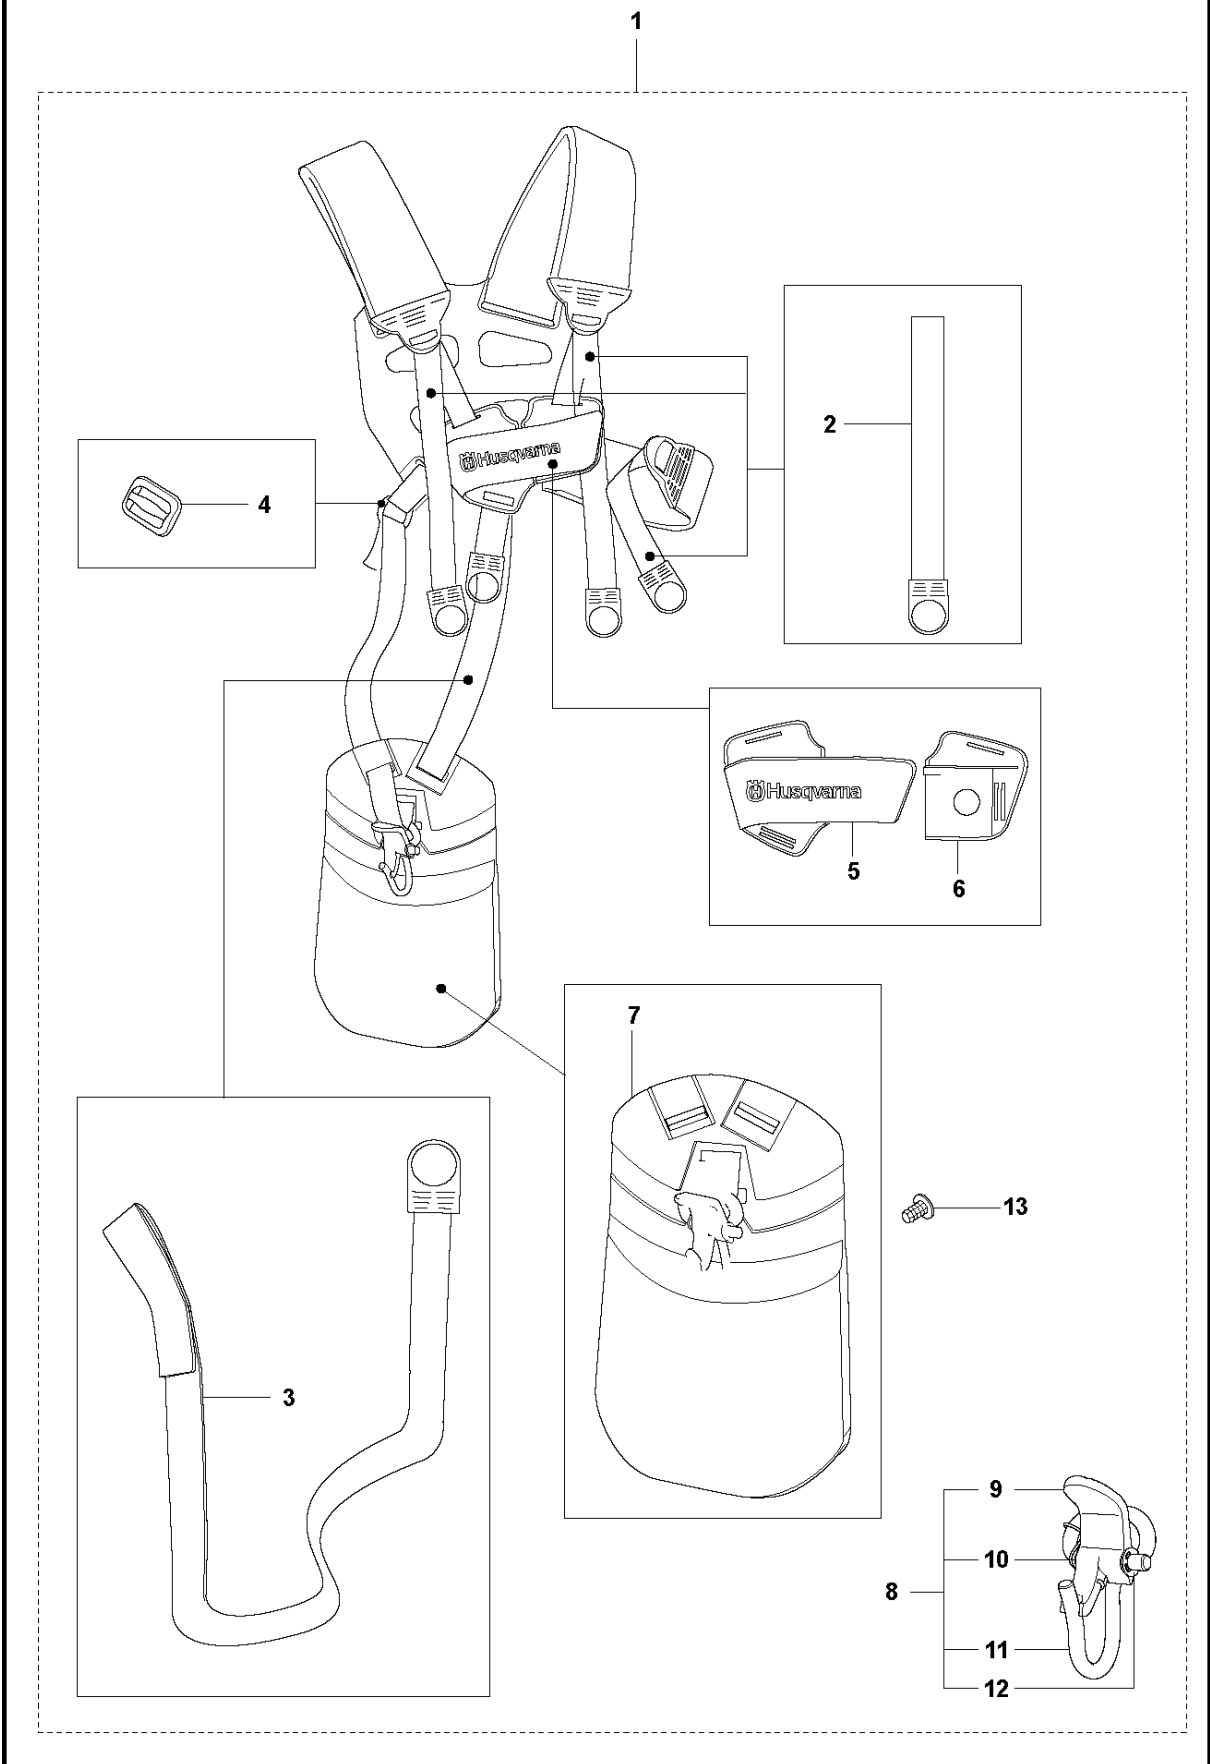

S Duo Balance
HARNESS

HARNES

525 RXT

Ref	Part No	Description	Remark	QTY	KIT
1	537 27 57-01	HARNES		1	
1	537 27 57-03	HARNES	US	1	1
2	503 99 61-01	BAND		3	1
3	503 99 61-03	BAND		1	1
4	537 11 35-01	RETAINER		1	1
5	537 28 84-01	BUCKLE		1	1
6	537 28 83-01	BUCKLE		1	1
7	537 27 59-01	HIP PAD		1	1
8	502 02 28-01	HOOK		1	1
9	502 02 30-02	LOCK		1	1,8
10	586 34 10-01	SPRING		1	1,8
11	502 02 29-02	HOOK		1	1,8
12	735 31 09-20	E-CLIP		1	1,8
13	537 17 54-01	HIP PAD		3	1