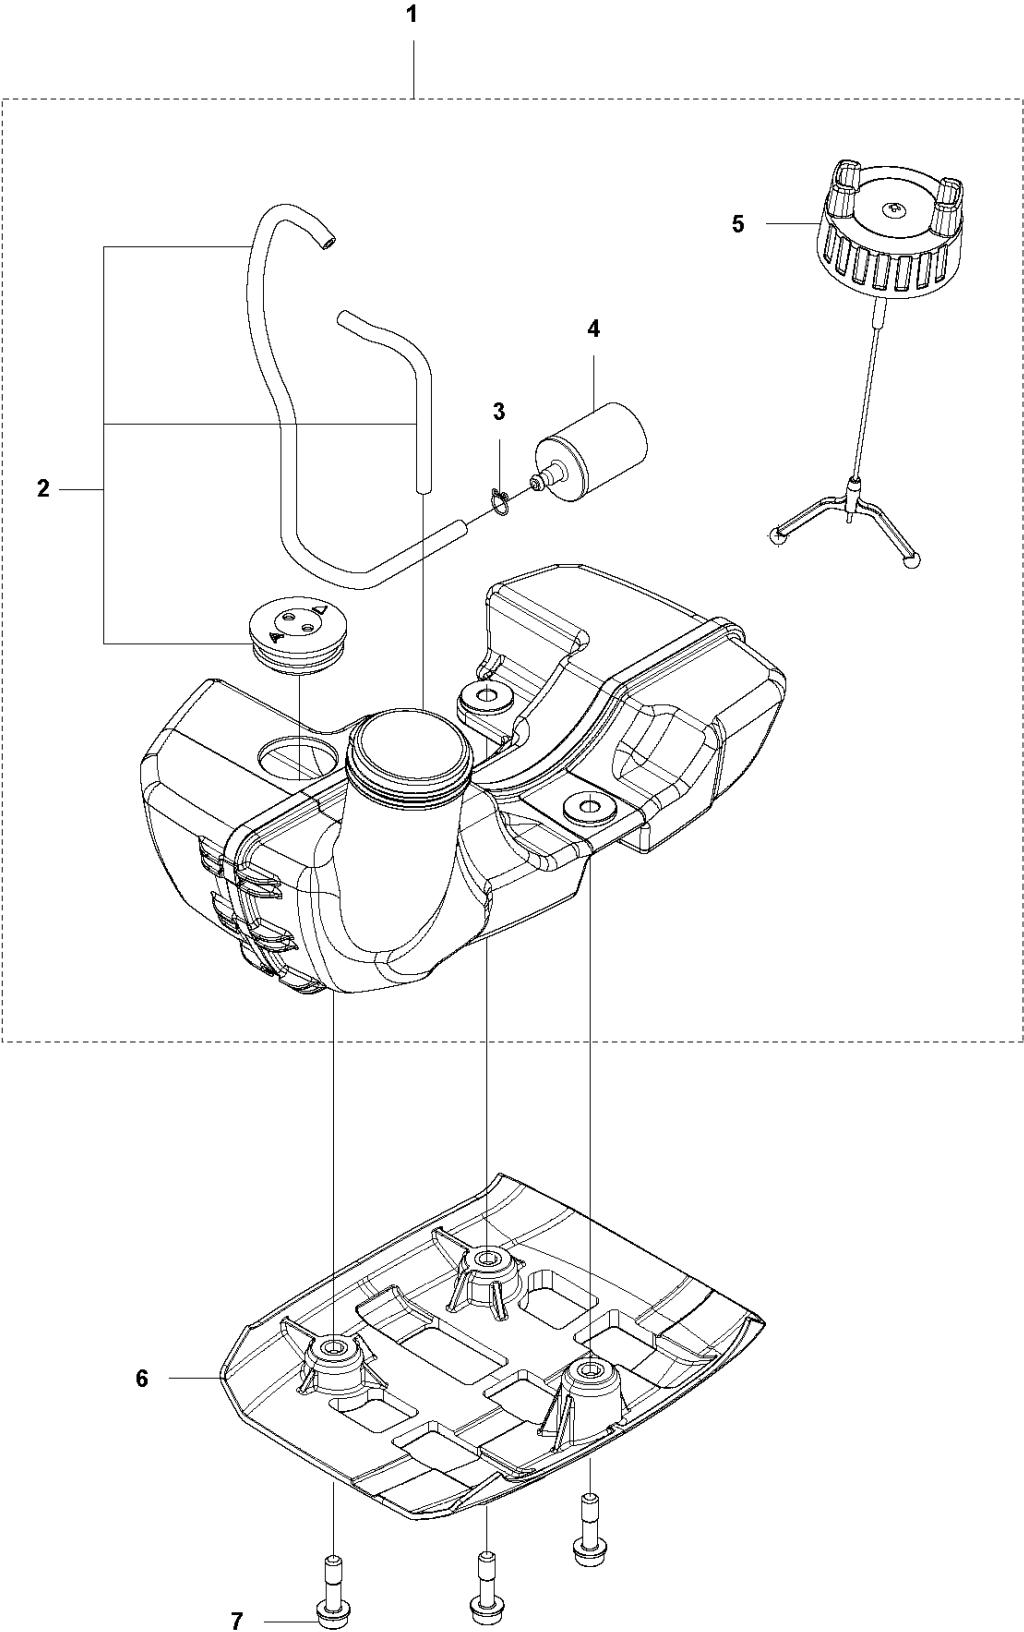

K2 524L, 525LK, LX, RJX, RX, RXT, RK

FUEL TANK

FUEL TANK

525 RXT

Ref	Part No	Description	Remark	QTY	KIT
1	576 40 51-02	FUEL TANK		1	
2	577 50 99-03	PIPE		1	1
3	506 70 70-01	CLIP		1	1
4	503 44 32-01	FUEL FILTER		1	1
5	579 64 57-03	TANK CAP		1	1
6	576 40 49-01	SKID PLATE		1	
7	577 81 54-01	BOLT		1