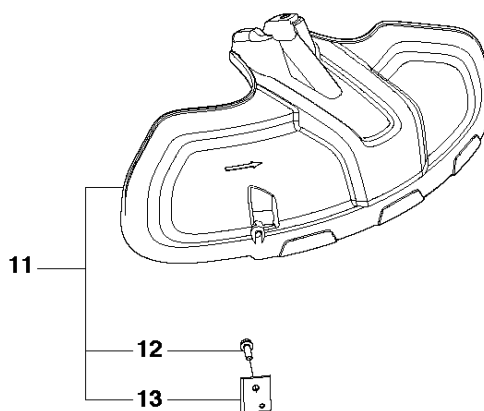

524L, 525L, LS, LST, LK, RJX, RJD, RS, RX, RXT, RK