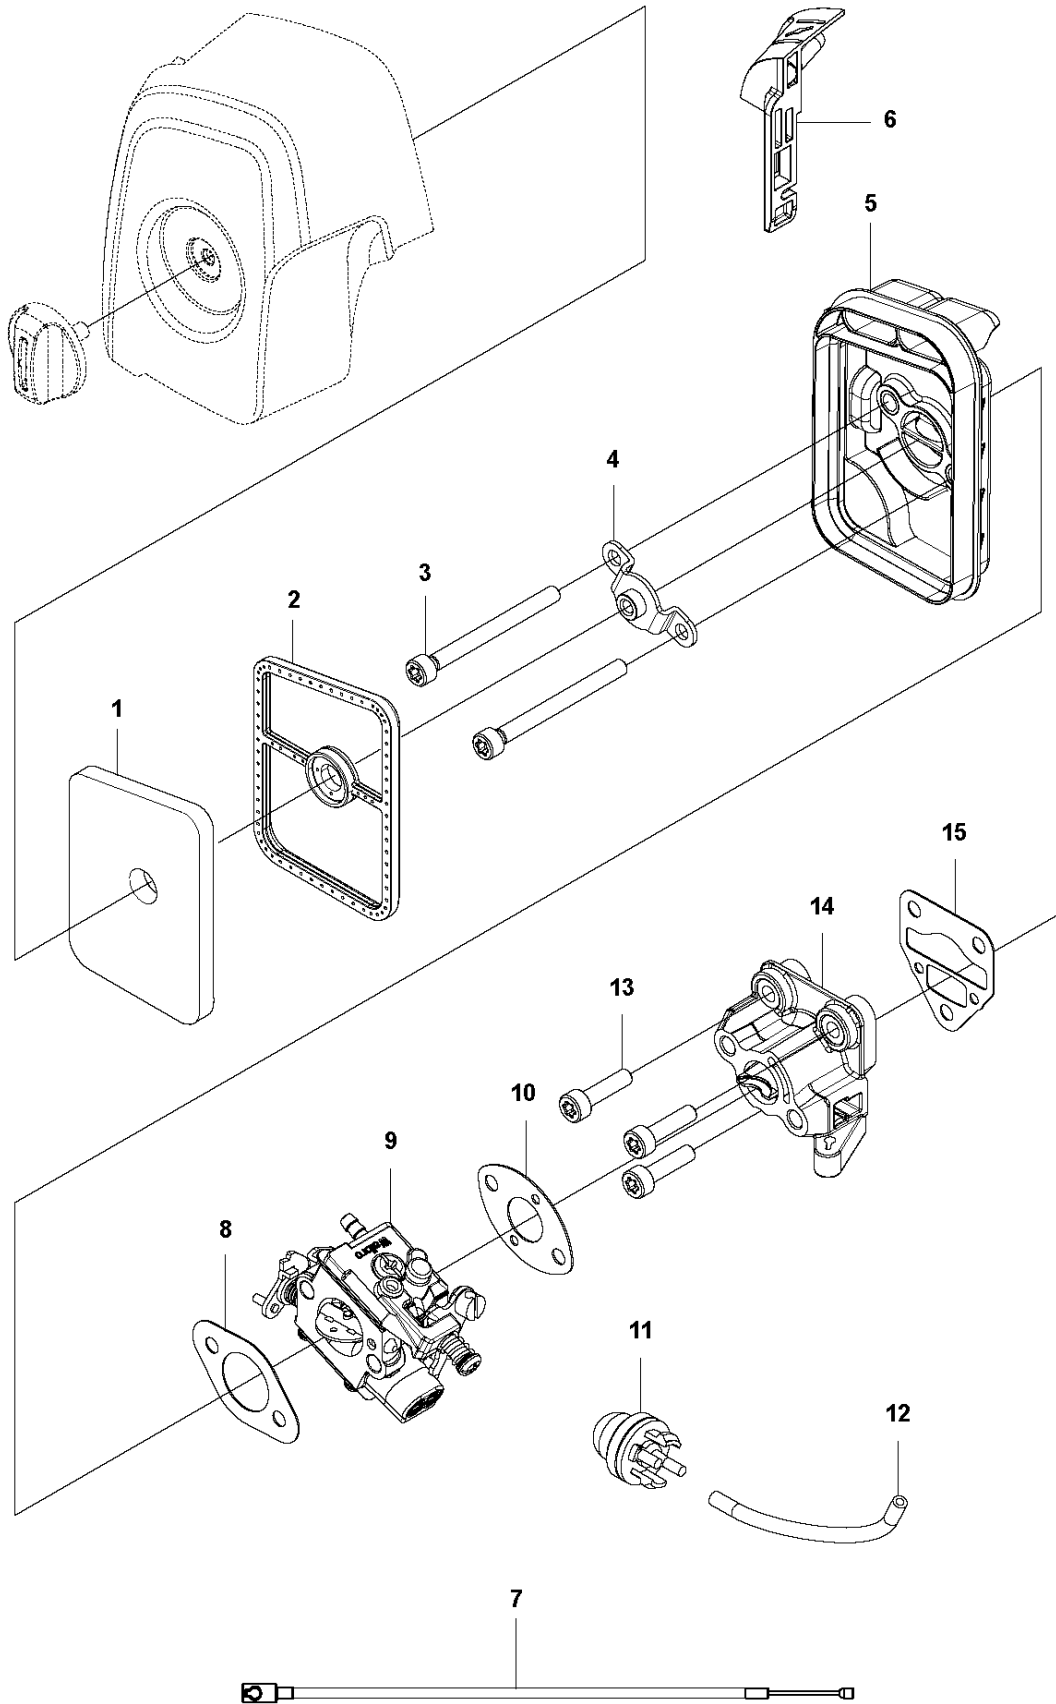

H2 525 LK, RJX, RX, RXT, RK
CARBURETOR & AIRFILTER

CARBURETOR & AIR FILTER

525 RXT

Ref	Part No	Description	Remark	QTY KIT
1	581 04 74-01	AIR FILTER		1
2	581 45 18-01	AIR FILTER		1
3	580 46 72-01	BOLT		2
4	585 48 85-01	PLATE		1
5	581 04 70-01	FILTER HOUSING		1
6	577 84 83-01	CHOKE CONTROL		1
7	590 90 00-01	THROTTLE CABLE		1
8	577 88 24-02	GASKET		1
9	584 90 14-01	CARBURETTOR		1
10	576 39 91-02	GASKET		1
11	503 93 66-01	PURGE		1
12	577 05 05-01	PIPE		1
13	504 11 43-01	SCREW		3
14	578 90 83-01	INSULATOR		1
15	576 39 89-01	GASKET		1