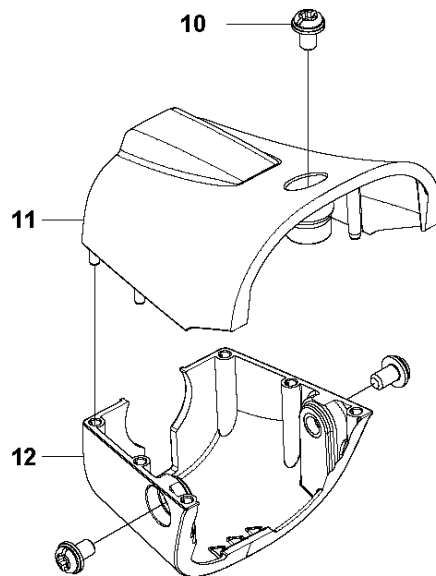

G2 525 LK, LX, RJX, RX, RXT, RK
COVERS

525 xx

COVER

525 RXT

Ref	Part No	Description	Remark	QTY	KIT
1	503 21 35-12	SCREW CCRPANT		2	
2	576 40 45-01	ARM PROTECTION		1	
3	577 81 54-01	BOLT		1	
4	592 62 13-01	CYLINDER COVER	To be used with 576404101 Housing clutch	1	
4	592 62 13-02	CYLINDER COVER	To be used with 588567701 Housing clutch	1	
5	576 40 47-01	MUFFLER GUARD		1	
6	577 81 54-01	BOLT		1	
7	577 81 54-01	BOLT		1	
8	576 99 24-02	KNOB		1	9
9	581 04 73-01	FILTER COVER ASSY		1	
10	544 25 68-01	SCREW		3	
11	577 85 11-01	COVER		1	
12	577 85 10-01	COVER		1	
13	579 44 58-08	DECAL	525RXT	1