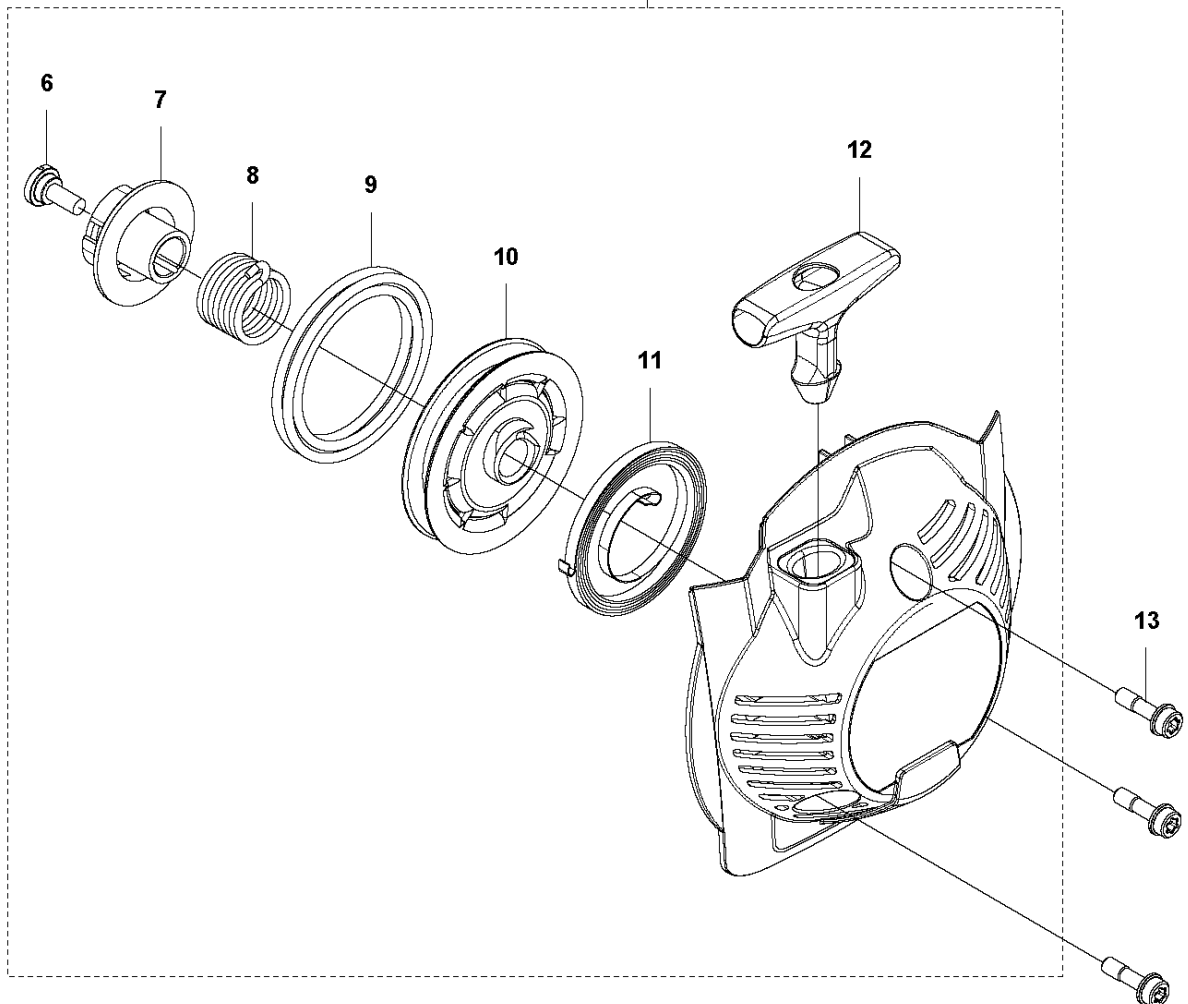

J2 525 LK, LX, RJX, RXT, RX, RK
STARTER

STARTER

525 RXT

Ref	Part No	Description	Remark	QTY	KIT
1	581 14 65-01	STARTER PULLEY		1	
2	521 60 04-01	E-RING		2	1
3	521 60 03-01	SPRING		2	1
4	521 60 02-01	RATCHET		2	1
5	577 84 92-01	STARTER ASSY		1	
6	521 60 00-01	SCREW		1	5
7	576 40 12-01	PULLEY		1	5
8	577 13 41-01	SPRING		1	5
9	577 84 87-01	ROPE		1	5
10	577 84 88-01	REEL		1	5
11	504 11 50-01	SPIRAL SPRING		1	5
12	575 48 95-01	STARTER HANDLE		1	5
13	577 81 54-01	BOLT		3	
14	579 36 96-01	DECAL		1