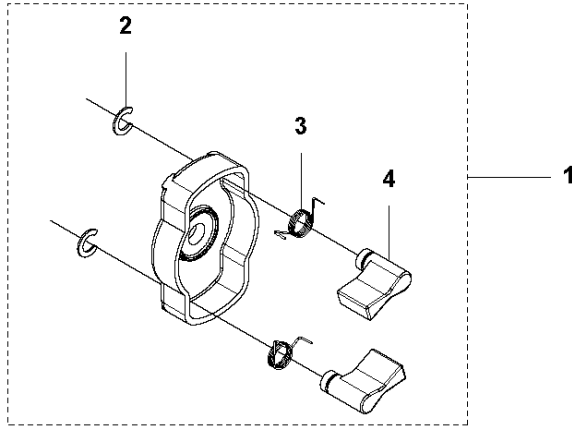

J2 525 LK, LX, RJX, RXT, RX, RK
STARTER

STARTER

525 RXT

Ref	Part No	Description	Remark	QTY	KIT
1	581 14 65-01	STARTER PULLEY		1	
2	521 60 04-01	E-RING		2	1
3	521 60 03-01	SPRING		2	1
4	521 60 02-01	RATCHET		2	1
5	577 84 92-01	STARTER ASSY		1	
6	521 60 00-01	SCREW		1	5
7	576 40 12-01	PULLEY		1	5
8	577 13 41-01	SPRING		1	5
9	577 84 87-01	ROPE		1	5
10	577 84 88-01	REEL		1	5
11	504 11 50-01	SPIRAL SPRING		1	5
12	575 48 95-01	STARTER HANDLE		1	5
13	577 81 54-01	BOLT		3	
14	579 36 96-01	DECAL		1