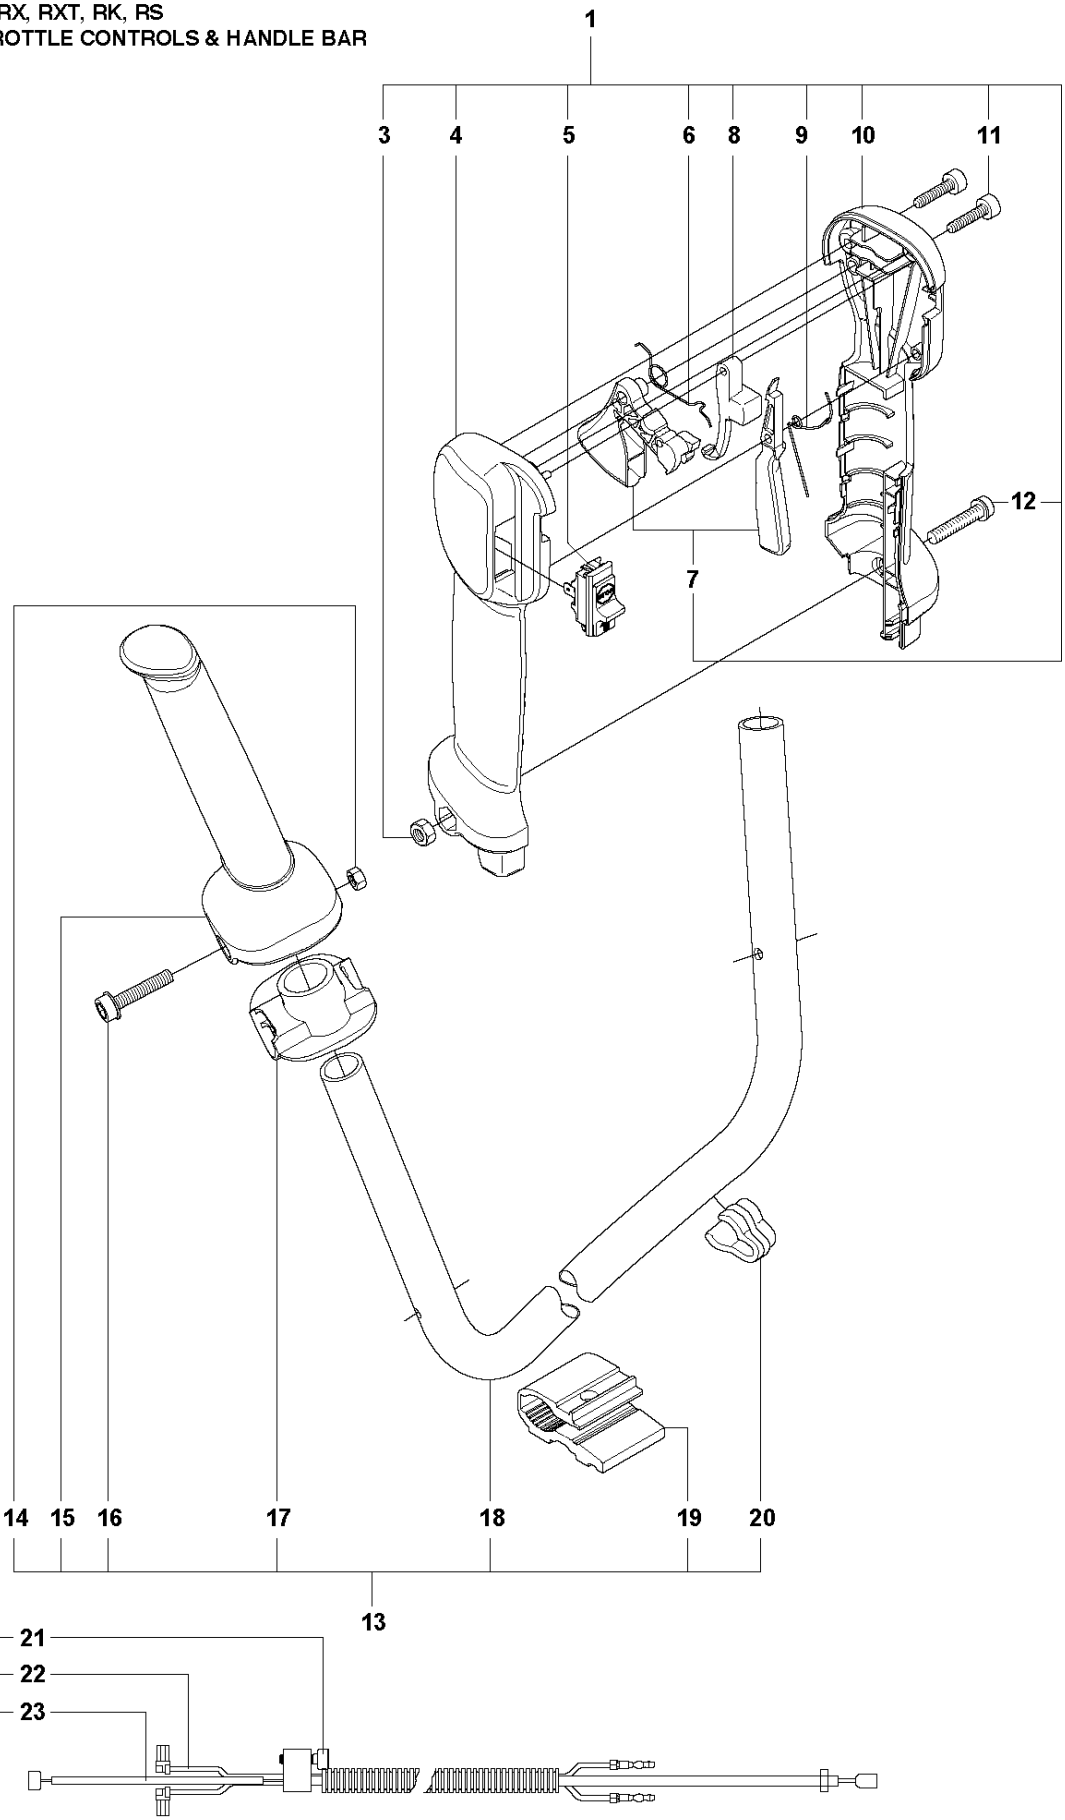

E 525RX, RXT, RK, RS
THROTTLE CONTROLS & HANDLE BAR

THROTTLE CONTROLS

525 RXT

Ref	Part No	Description	Remark	QTY	KIT
1	537 42 45-13	HANDLE ASSY		1	
2	578 24 81-01	WIRING	RXT, RK	1	
3	503 22 10-13	HEXAGON NUT		1	1
4	537 16 02-09	HANDLE HALF	RXT, RK, RS	1	1
5	537 41 90-01	SWITCH		1	1
6	537 17 42-01	SPRING THROTTLE TRIG		1	1
7	506 49 77-01	THROTTLE CONTROL		1	1
8	537 16 07-03	THROTTLE LOCKOUT		1	1
9	537 17 43-01	SPRING		1	1
10	537 16 03-02	HANDLE HALF	RXT, RK, RS	1	1
11	574 44 40-01	SCREW ITXSCT		2	2
12	525 75 51-09	SCREW ITXSCFM	M5X35	1	1
13	578 24 82-01	HANDLEBAR	RXT, RK	1	
14	731 23 14-01	HEXAGON NUT		1	13
15	537 17 28-01	HANDLE	RXT, RK, RS	1	13
16	525 75 52-04	SCREW ITXSCFM		1	13
17	537 17 29-01	COVER		1	13
18	537 36 00-01	HANDLEBAR	RXT, RK, RX	1	13
19	544 02 09-01	CLIP	RXT, RK, RX	1	13
19	503 75 00-01	HANDLEBAR BRACKET	RS	1	13
20	502 21 12-01	STAPLE	RS	1	13
21	503 21 66-18	SCREW IHSCCT		1	2
22	580 62 24-01	SHORT CIRCUIT CABLE	RXT, RK	1	2
23	580 47 09-01	THROTTLE CABLE		1	2