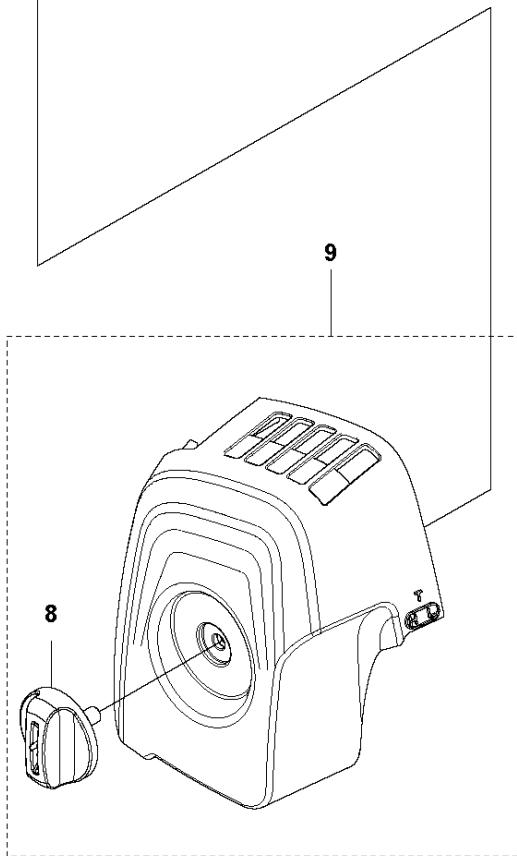

G2 525 LK, LX, RJX, RX, RXT, RK
COVERS

525 xx

COVER

525 RXT

Ref	Part No	Description	Remark	QTY	KIT
1	503 21 35-12	SCREW CCRPANT		2	
2	576 40 45-01	ARM PROTECTION		1	
3	577 81 54-01	BOLT		1	
4	592 62 13-01	CYLINDER COVER	To be used with 576404101 Housing clutch	1	
4	592 62 13-02	CYLINDER COVER	To be used with 588567701 Housing clutch	1	
5	576 40 47-01	MUFFLER GUARD		1	
6	577 81 54-01	BOLT		1	
7	577 81 54-01	BOLT		1	
8	576 99 24-02	KNOB		1	9
9	581 04 73-01	FILTER COVER ASSY		1	
10	544 25 68-01	SCREW		3	
11	577 85 11-01	COVER		1	
12	577 85 10-01	COVER		1	
13	579 44 58-08	DECAL	525RXT	1