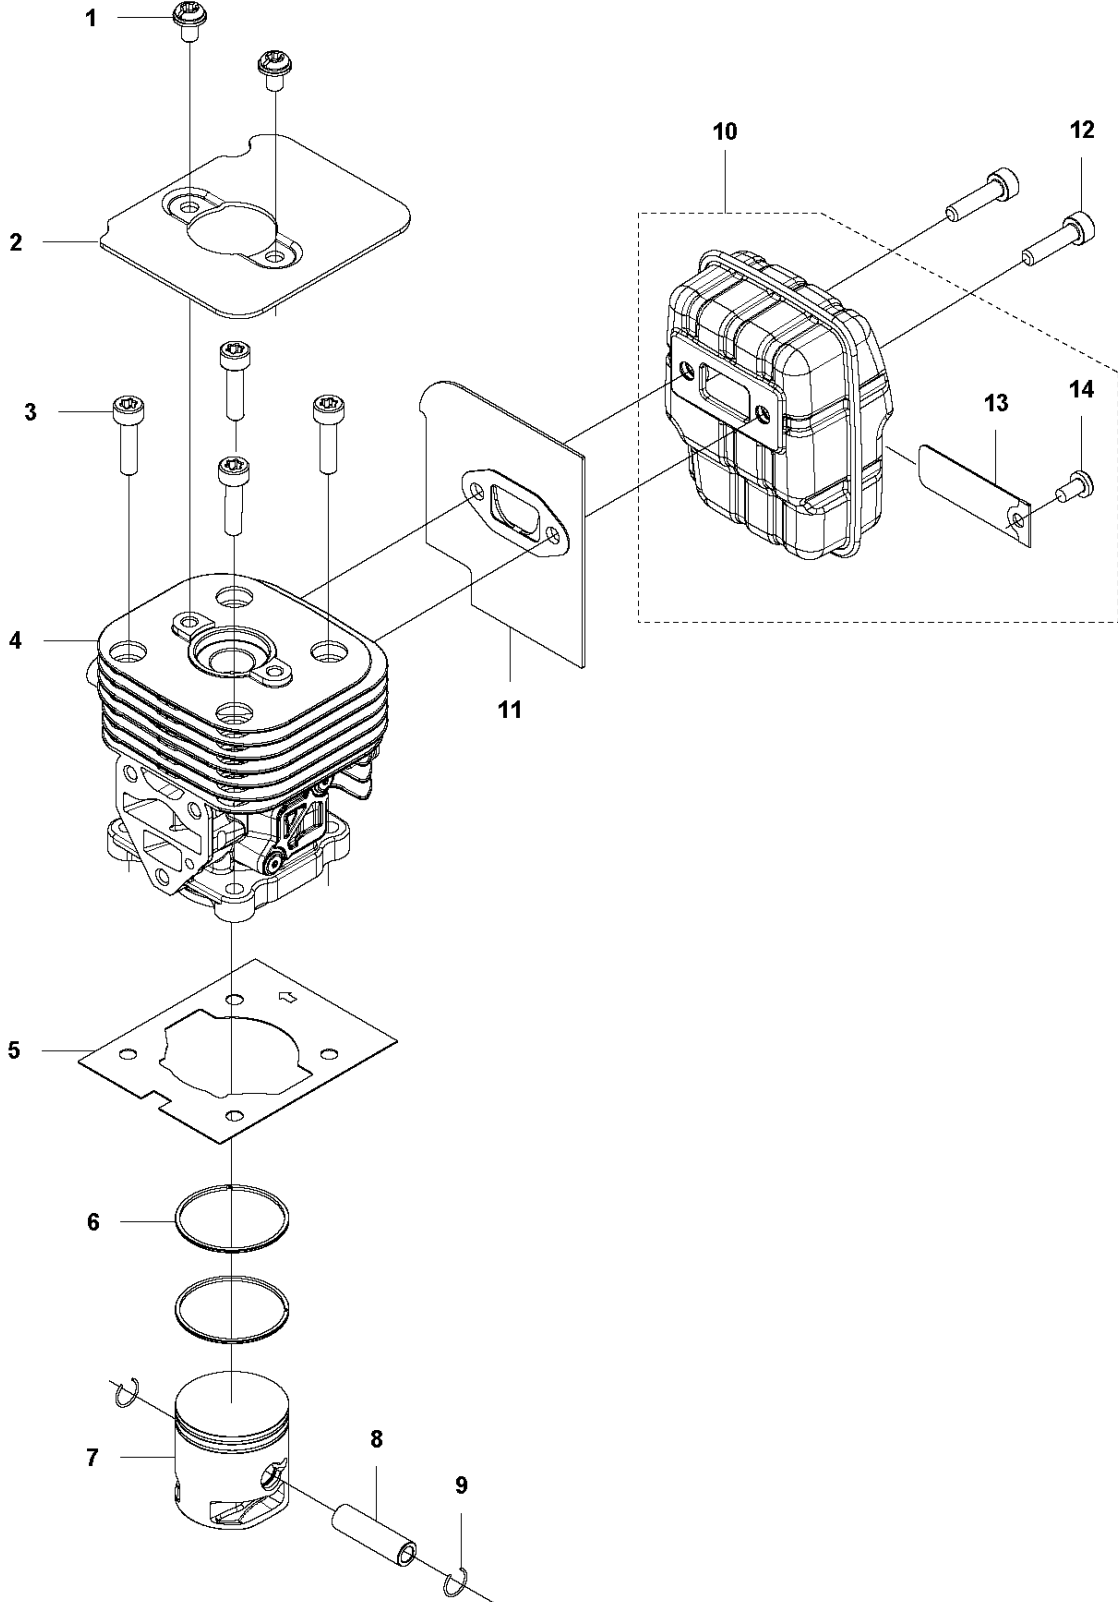

M 524, 525
CYLINDER PISTON & MUFFLER

CYLINDER, PISTON & MUFFLER

525 RXT

Ref	Part No	Description	Remark	QTY	KIT
1	544 25 68-01	SCREW		2	
2	578 78 53-01	PLATE		1	
3	504 11 43-01	SCREW		4	
4	577 97 90-01	CYLINDER		1	
5	576 39 87-02	GASKET		1	
6	506 61 81-01	RING		2	
7	577 91 74-01	PISTON		1	
8	505 04 07-01	PIN		1	
9	505 04 52-01	RING		2	
10	585 24 86-01	MUFFLER		1	
10	585 03 29-01	MUFFLER ASSY	Australia / New Zealand	1	
11	578 40 81-01	GASKET		1	
12	504 11 43-01	SCREW		2	
13	580 51 44-01	SPARK ARRESTER		1	10
14	729 57 74-05	SCREW CRPANT		1	10