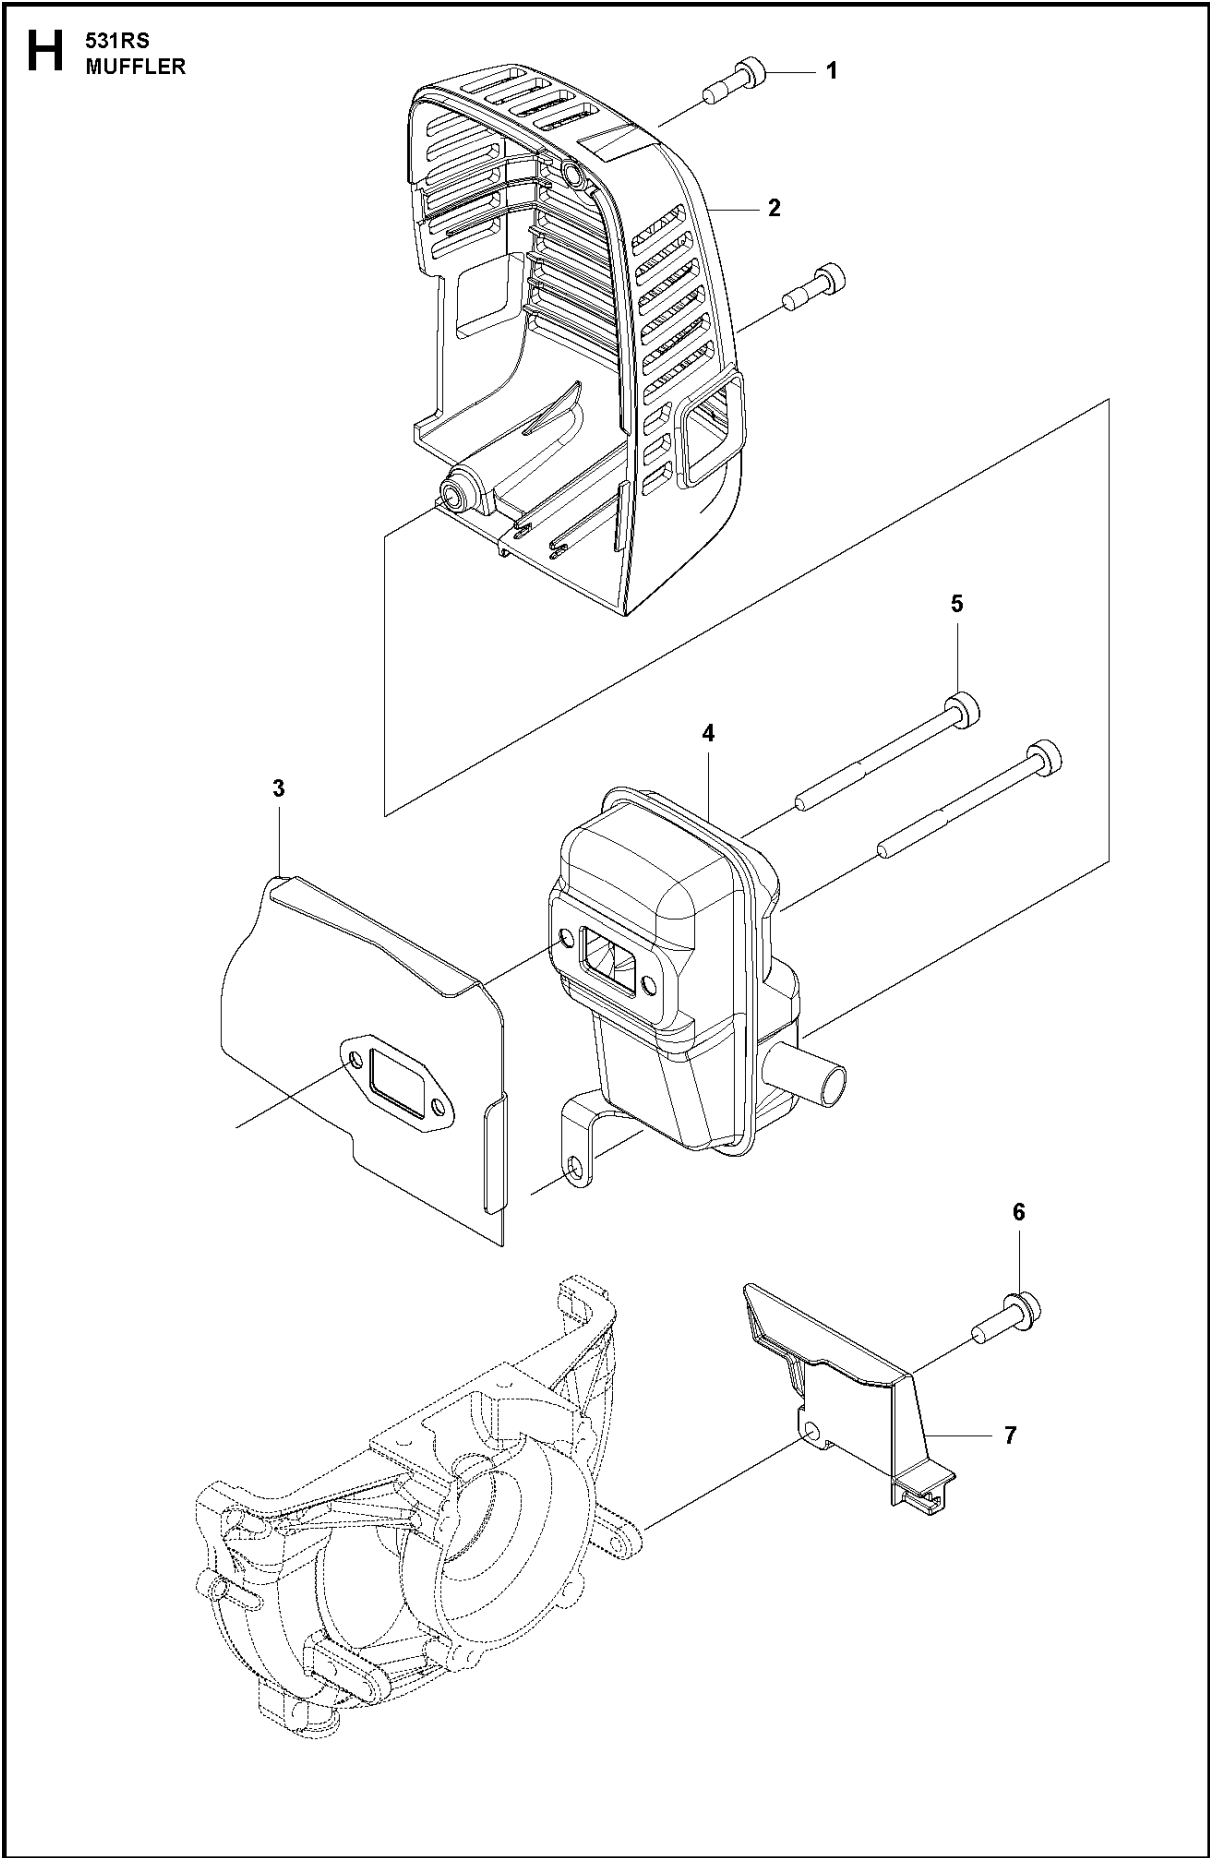

MUFFLER

531 RS, 2018-01

Ref	Part No	Description	Remark	QTY KIT
1	591 35 84-01	SCREW		2
2	590 57 85-01	MUFFLER COVER		1
3	591 10 30-01	GASKET		1
4	515 37 45-01	MUFFLER		1
5	581 37 91-01	BOLT		2
6	515 39 13-01	BOLT		1
7	590 57 84-01	PLATE		1