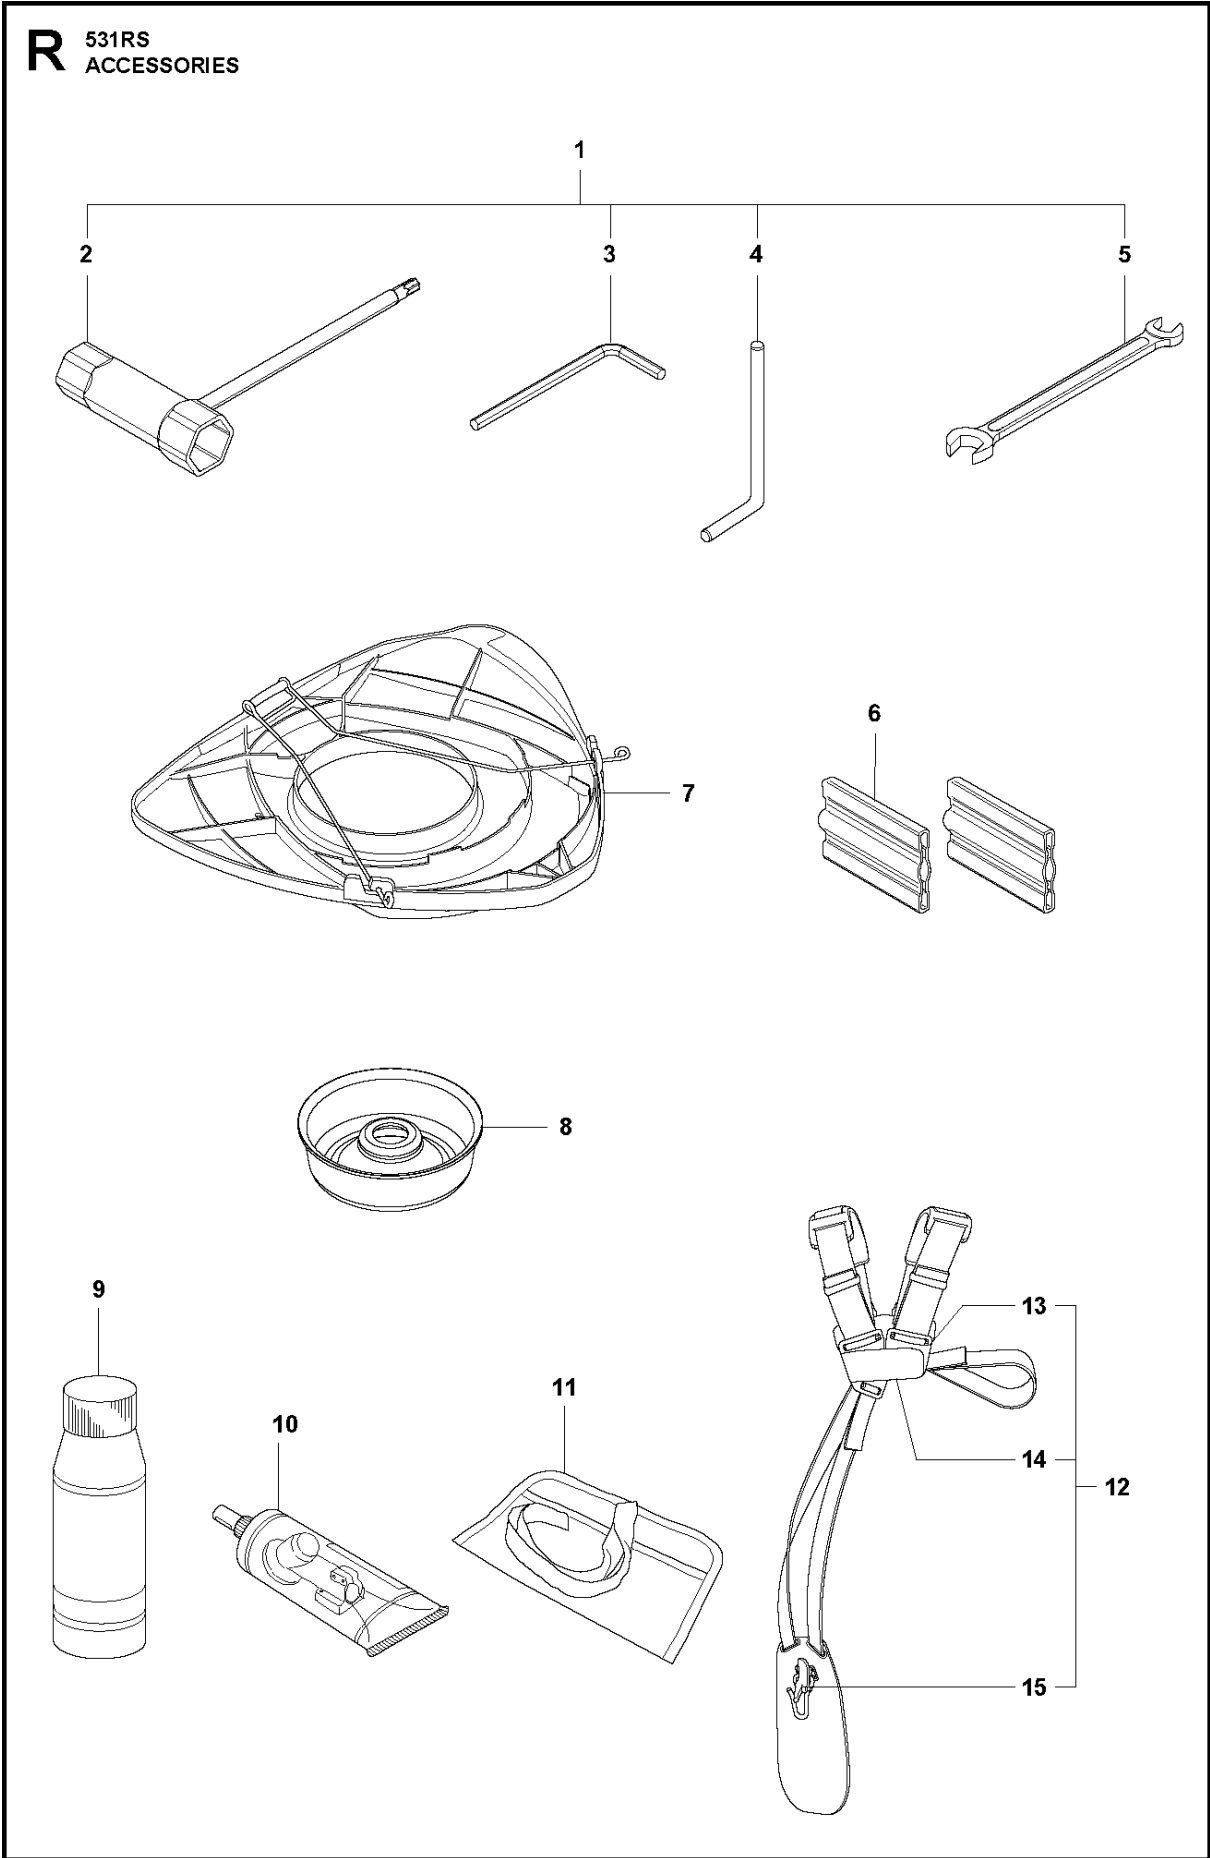

ACCESSORIES

531 RS, 2018-01

Ref	Part No	Description	Remark	QTY	KIT
1	529 26 51-01	TOOL SET		1	
2	529 26 55-01	WRENCH		1	1
3	505 31 19-01	WRENCH		1	1
4	505 31 20-01	TOOL		1	1
5	506 61 50-01	SPANNER		1	1
6	537 12 99-04	BAR COVER	For Asia	2	
7	544 35 91-01	TRANSPORT GUARD	For Russia	1	
8	528 81 81-01	SUPPORT CUP		1	
9	531 00 92-48	FILTER OIL		1	
10	503 97 64-01	GREASE		1	
11	501 19 22-01	TOOL		1	
12	537 27 57-02	HARNES	531RS	1	
13	537 28 83-01	BUCKLE		1	12
14	537 28 84-01	BUCKLE		1	12
15	502 02 28-05	WELT HOOK		1	12