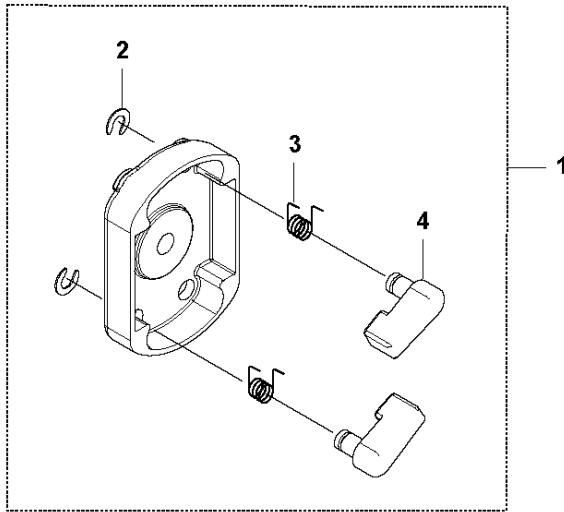

J 531RS
STARTER

STARTER

531 RS, 2018-01

Ref	Part No	Description	Remark	QTY	KIT
1	528 75 54-01	PULLEY		1	
2	501 93 90-01	CLIP		2	1
3	501 93 89-01	SPRING		2	1
4	501 93 91-01	STARTER PAWL		2	1
5	590 57 89-01	STARTER		1	
6	501 93 22-01	SCREW		1	5
7	501 93 17-01	WASHER		1	5
8	501 92 99-01	STARTER ROPE		1	5
9	501 92 98-01	REEL		1	5
10	501 93 52-01	SPRING		1	5
11	537 23 25-01	STARTER HANDLE		1	5
12	590 57 90-01	COVER		1	5
13	590 63 13-01	SCREW		4	
14	591 19 92-01	DECAL		1