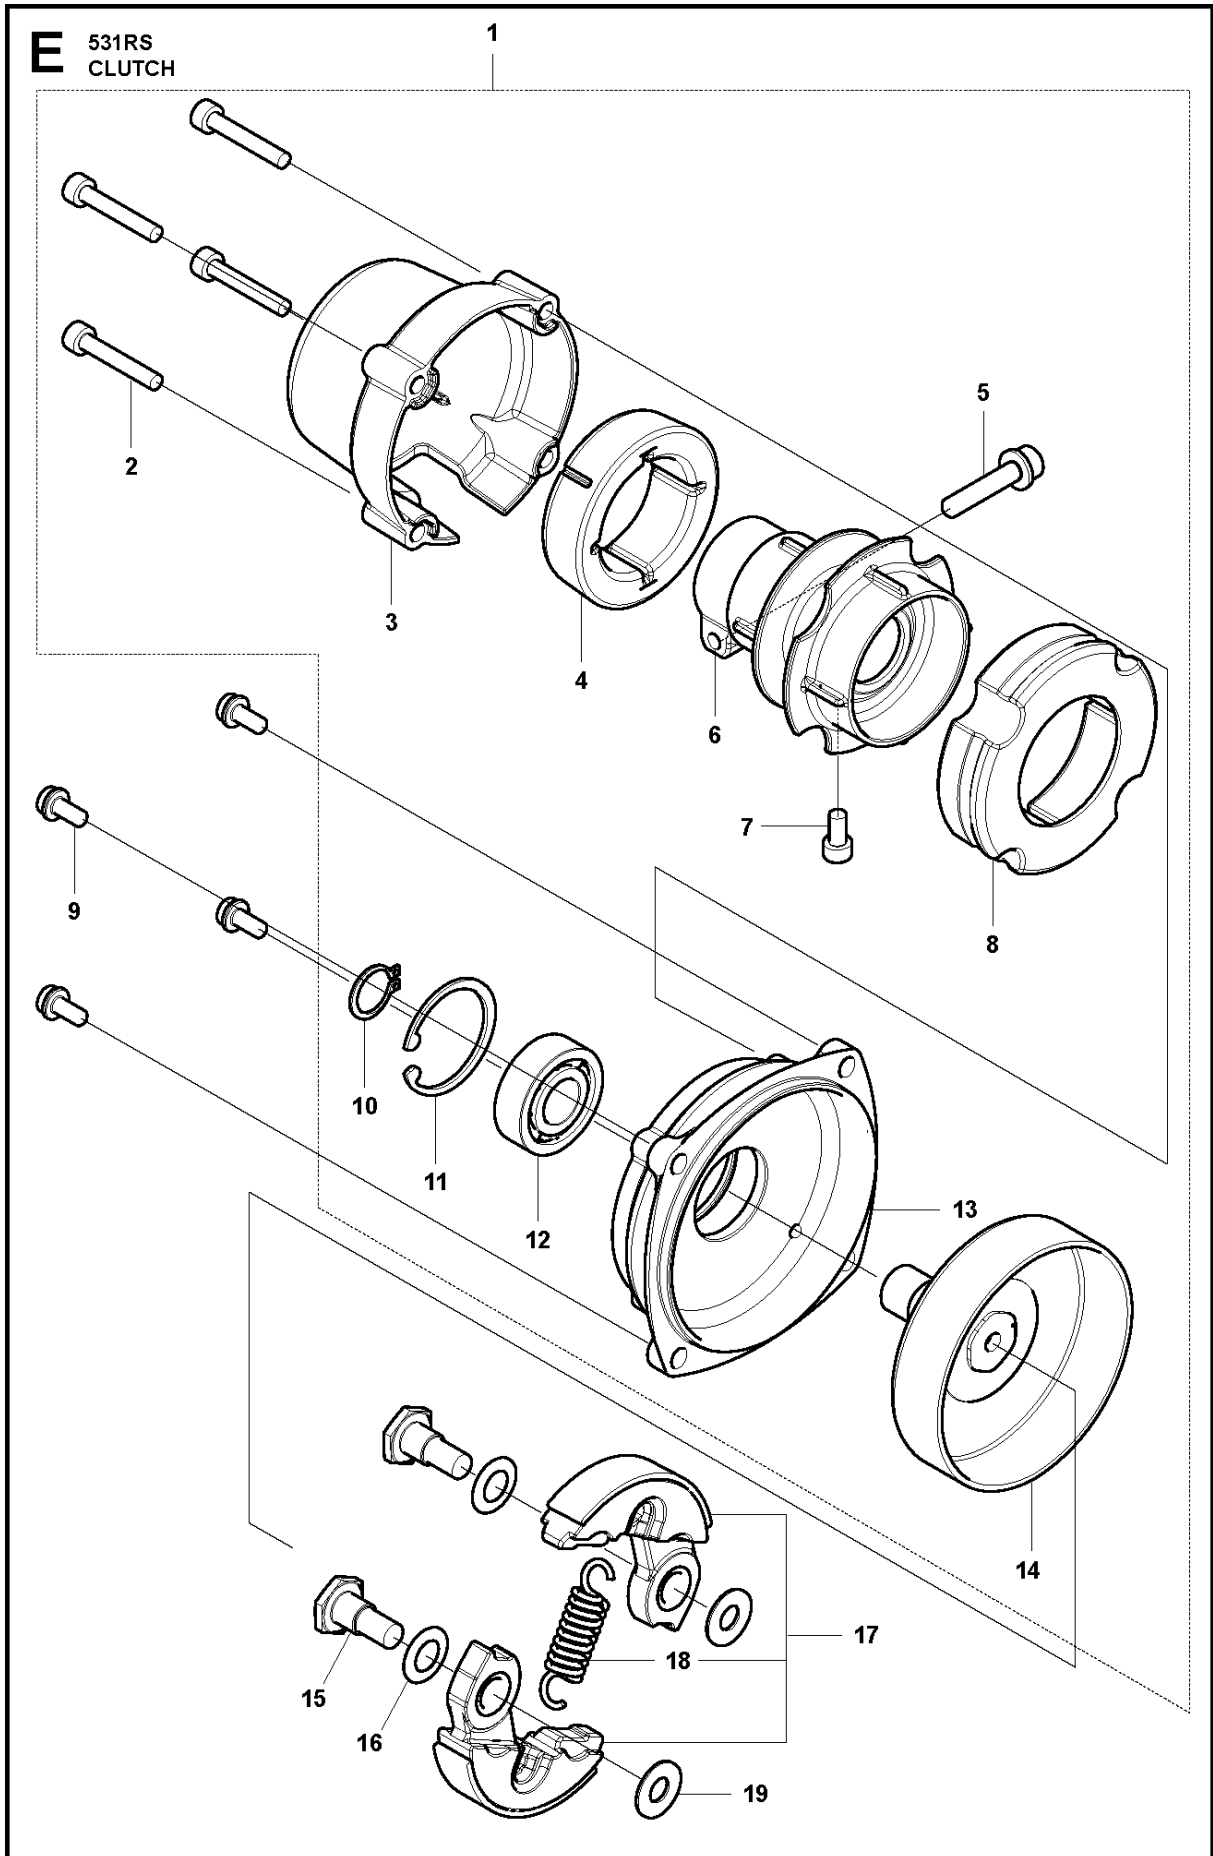

SPARE PARTS LIST

BRUSHCUTTERS/CLEARING SAWS

531 RS, 2018-01

A1 531RS (All except Asia)
GEAR

GEARS

531 RS, 2018-01

Ref	Part No	Description	Remark	QTY	KIT
1	574 71 08-01	BOLT		1	
2	537 18 95-01	SCREW		1	
3	528 81 85-01	BRACKET		1	
4	579 07 62-01	GEAR CASE		1	
5	521 86 20-01	BOLT		1	4
6	576 59 07-01	BOLT		1	
7	579 07 68-01	PINION		1	4
8	516 12 41-01	SNAP RING		1	4
9	516 12 79-01	BEARING		1	4
10	516 13 00-01	BEARING		1	4
11	506 60 99-01	SNAP RING		1	4
12	544 36 27-01	BOLT		1	4
13	505 17 02-01	BEARING		1	4
14	579 07 67-01	GEAR		1	4
15	579 07 66-01	SHAFT		1	4
16	516 13 17-01	BEARING		1	4
17	502 84 93-01	SNAP RING		1	4
18	521 52 22-01	SEAL		1	4
19	579 07 69-01	HOLDER		1	4
20	579 07 70-01	PLATE		1	4
21	579 07 71-01	HOLDER		1	4
22	579 07 64-01	NUT		1	4

D 531RS
THROTTLE HANDLE

THROTTLE CONTROLS

531 RS, 2018-01

Ref	Part No	Description	Remark	QTY	KIT
1	537 18 35-07	HANDLE ASSY		1	
2	503 71 82-01	SWITCH		1	1
3	503 22 10-13	HEXAGON NUT		1	1
4	537 16 07-03	THROTTLE LOCKOUT		1	1
5	506 49 51-01	THROTTLE LOCKOUT		1	1
6	506 49 50-01	THROTTLE CONTROL		1	1
7	537 17 42-01	SPRING THROTTLE TRIG		1	1
8	537 17 43-01	SPRING		1	1
9	537 16 03-01	HANDLE HALF		1	1
10	503 21 66-74	SCREW IHSC T		2	1
12	503 20 07-82	SCREW IHSCFM		1	1
11	537 16 02-03	HANDLE HALF		1	1
13	522 03 66-01	THROTTLE CABLE ASSY		1	

CLUTCH

531 RS, 2018-01

Ref	Part No	Description	Remark	QTY	KIT
1	591 43 81-02	HOUSING ASSY		1	
2	586 49 62-01	BOLT		4	1
3	505 29 30-01	HUB CAP		1	1
4	505 29 33-01	ABSORBER		1	1
5	576 59 07-01	BOLT		1	1
6	505 29 32-01	JOINT		1	1
7	504 11 96-01	SCREW		1	1
8	505 29 34-01	ABSORBER		1	1
9	523 01 90-01	BOLT		4	
10	516 12 42-01	SNAP RING		1	1
11	502 84 93-01	SNAP RING		1	1
12	516 13 17-01	BEARING		1	1
13	505 29 29-01	HOUSING		1	1
14	505 29 38-01	DRUM		1	1
15	505 29 78-01	SCREW		2	
16	505 29 81-01	WASHER		2	
17	513 37 15-01	SHOE-C	531RS	1	
18	513 37 16-01	SPRING		1	17
19	505 29 80-01	WASHER		2	