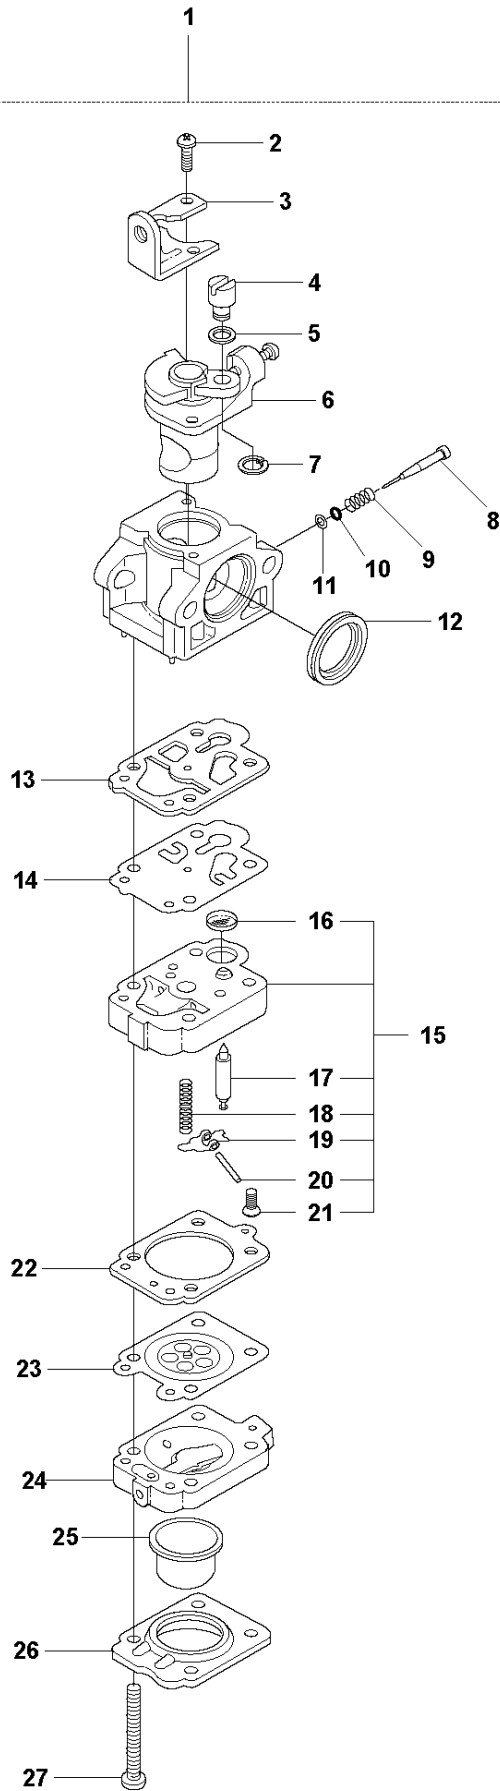

Q 531RS
CARBURETTOR

CARBURETOR

531 RS, 2018-01

Ref	Part No	Description	Remark	QTY	KIT
1	587 10 67-01	CARBURETTOR		1	
2	505 30 79-01	SCREW		2	1
3	506 74 60-01	BRACKET		1	1
4	516 59 77-01	SWIVEL		1	1
5	506 74 61-01	WASHER		1	1
6	587 64 29-01	VALVE		1	1
7	506 73 86-01	RETAINER RING		1	1
8	512 37 34-01	NEEDLE		1	1
9	513 30 16-01	SPRING		1	1
10	513 43 77-01	WASHER		1	1
11	513 43 78-01	O-RING		1	1
12	505 30 84-01	RING		1	1
13	506 74 51-01	GASKET		1	1
14	506 68 98-01	DIAPHRAGM		1	1
15	513 41 08-01	BODY		1	1
16	520 95 70-01	SCREEN		1	1,15
17	521 08 54-01	VALVE.INLET		1	1,15
18	513 41 07-01	SPRING		1	1,15
19	520 97 72-01	LEVER		1	1,15
20	520 97 74-01	PIN		1	1,15
21	505 30 61-01	SCREW		1	1,15
22	506 74 08-01	GASKET		1	1
23	505 30 68-01	DIAPHRAGM		1	1
24	506 74 09-01	BODY		1	1
25	505 30 67-01	PUMP		1	1
26	506 74 10-01	COVER		1	1
27	516 54 40-01	SCREW		4	1