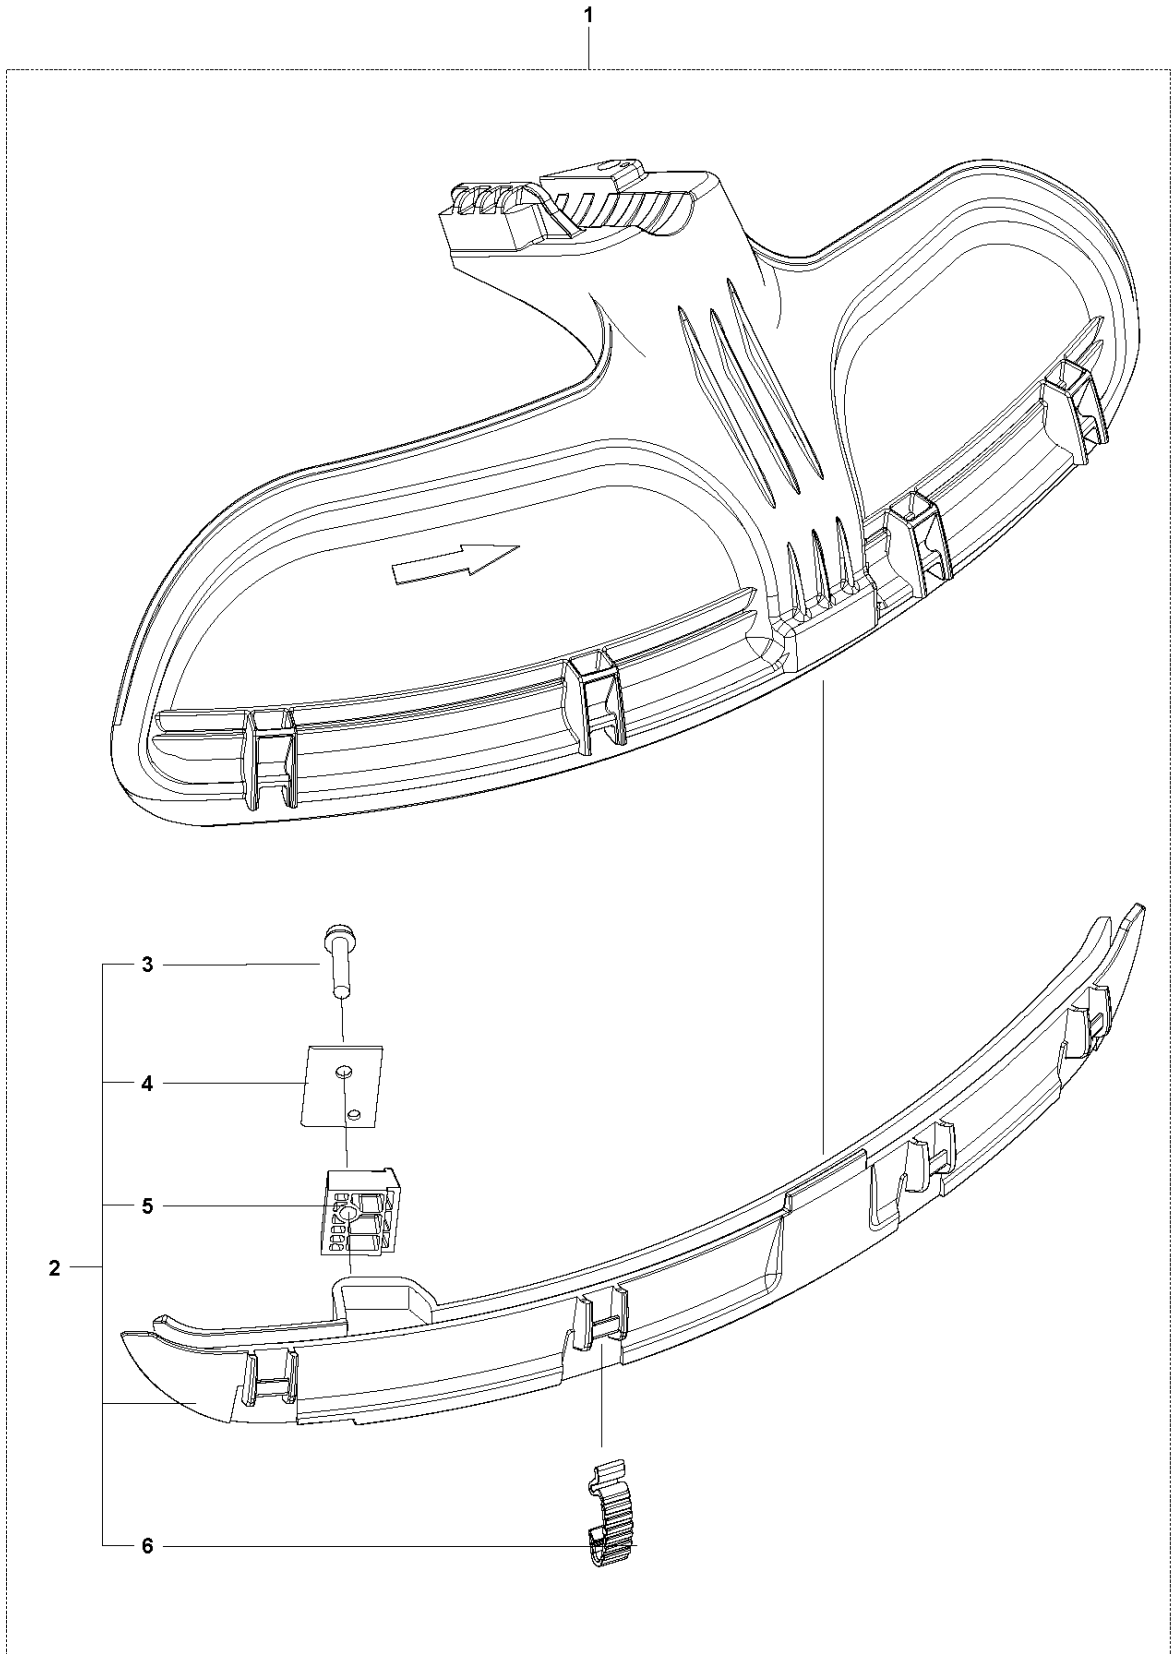

S1 531RS(All except Asia)
ACCESSORIES

ACCESSORIES

531 RS, 2018-01

Ref	Part No	Description	Remark	QTY	KIT
1	537 33 16-03	SPLASH GUARD		1	
2	537 39 63-03	SPLASH GUARD		1	1
3	503 21 68-25	SCREW IHSCFT		1	1,2
4	503 79 88-01	BLADE		1	1,2
5	544 12 45-01	RETAINER		1	1,2
6	537 38 72-01	SNAP LOCKING		4	1,2