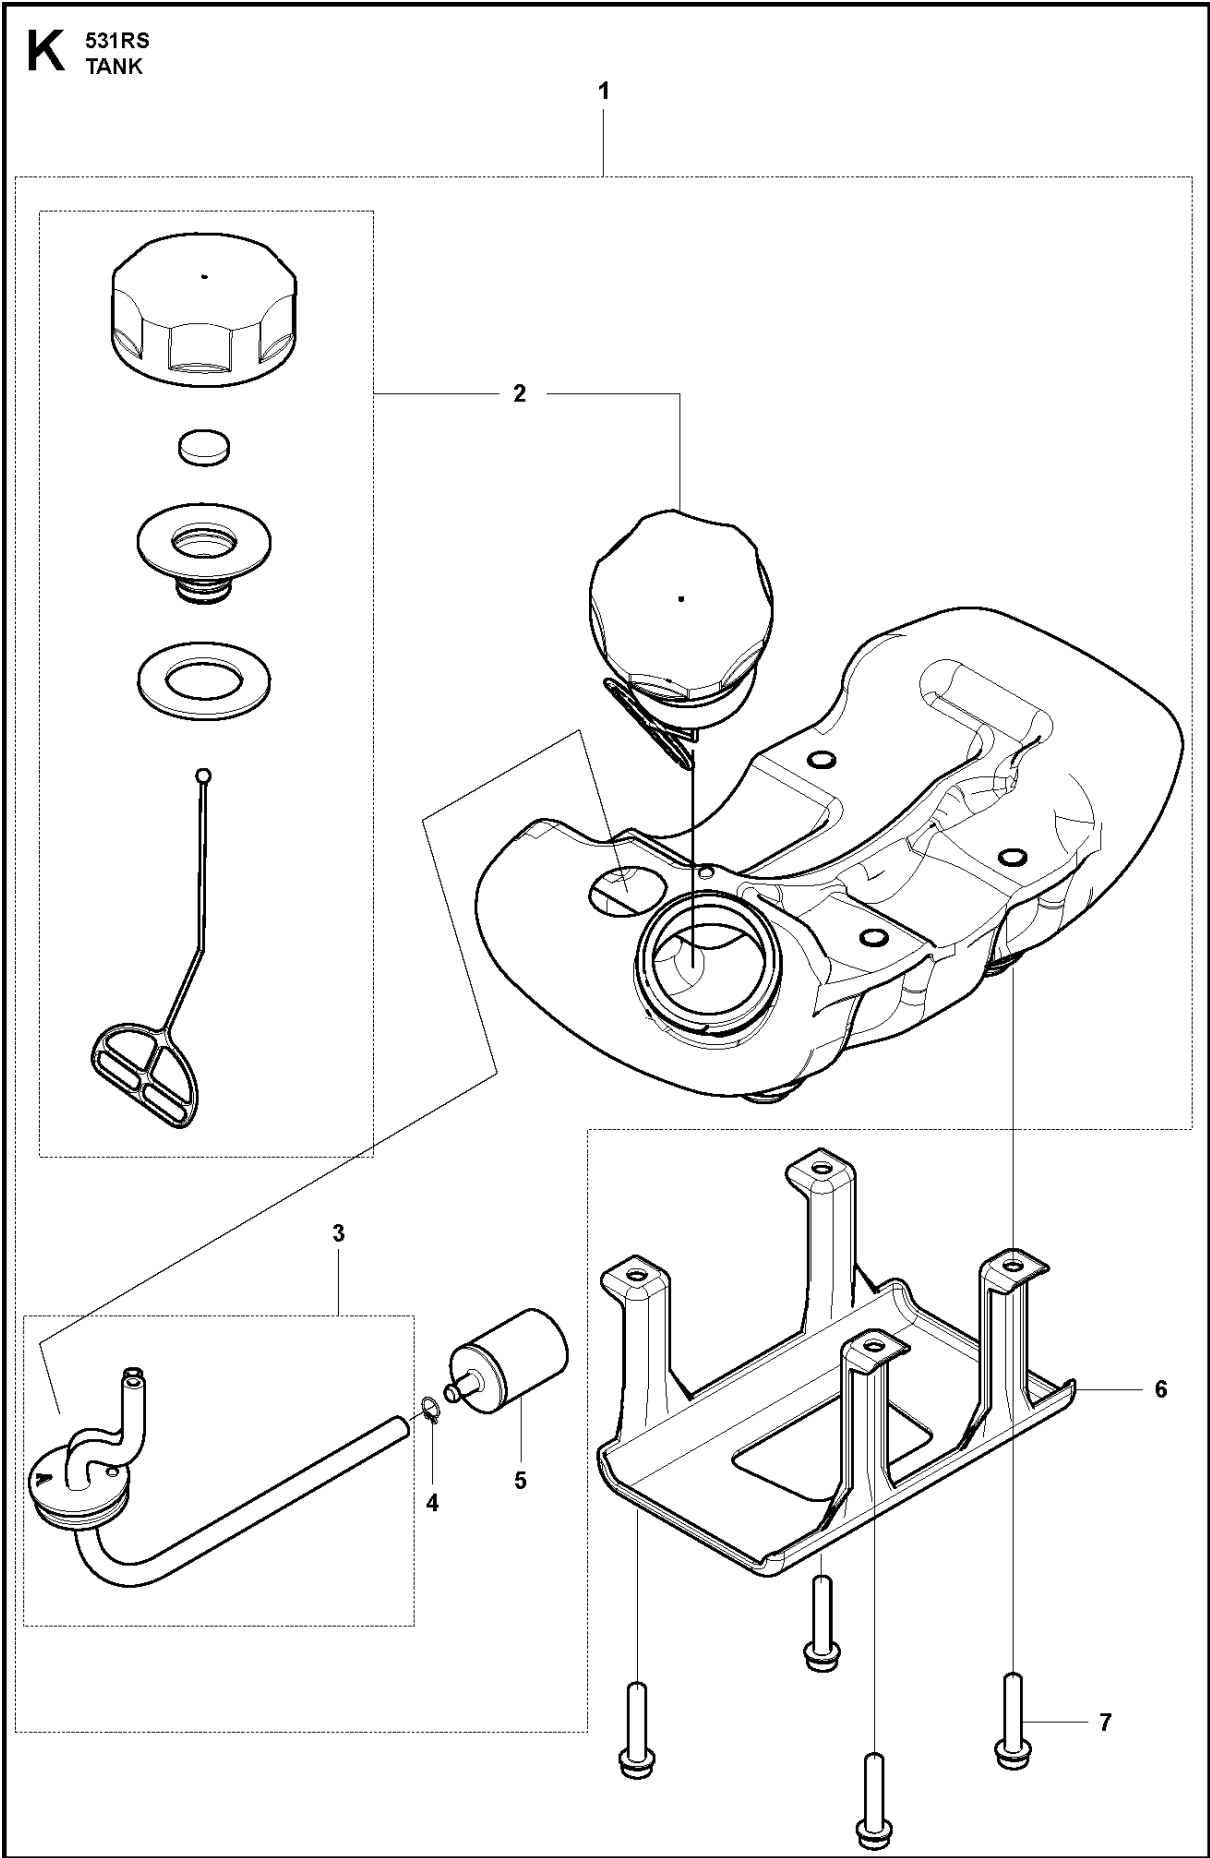

FUEL TANK

531 RS, 2018-01

Ref	Part No	Description	Remark	QTY	KIT
1	592 61 36-02	TANK ASSY	531RS	1	
2	590 84 21-01	CAP ASSY		1	1
3	515 41 84-01	PIPE	531RS	1	1
4	506 70 70-01	CLIP		1	1
5	503 44 32-01	FUEL FILTER		1	1
6	590 78 42-01	GUARD		1	
7	525 75 51-04	SCREW ITXSCFM		4