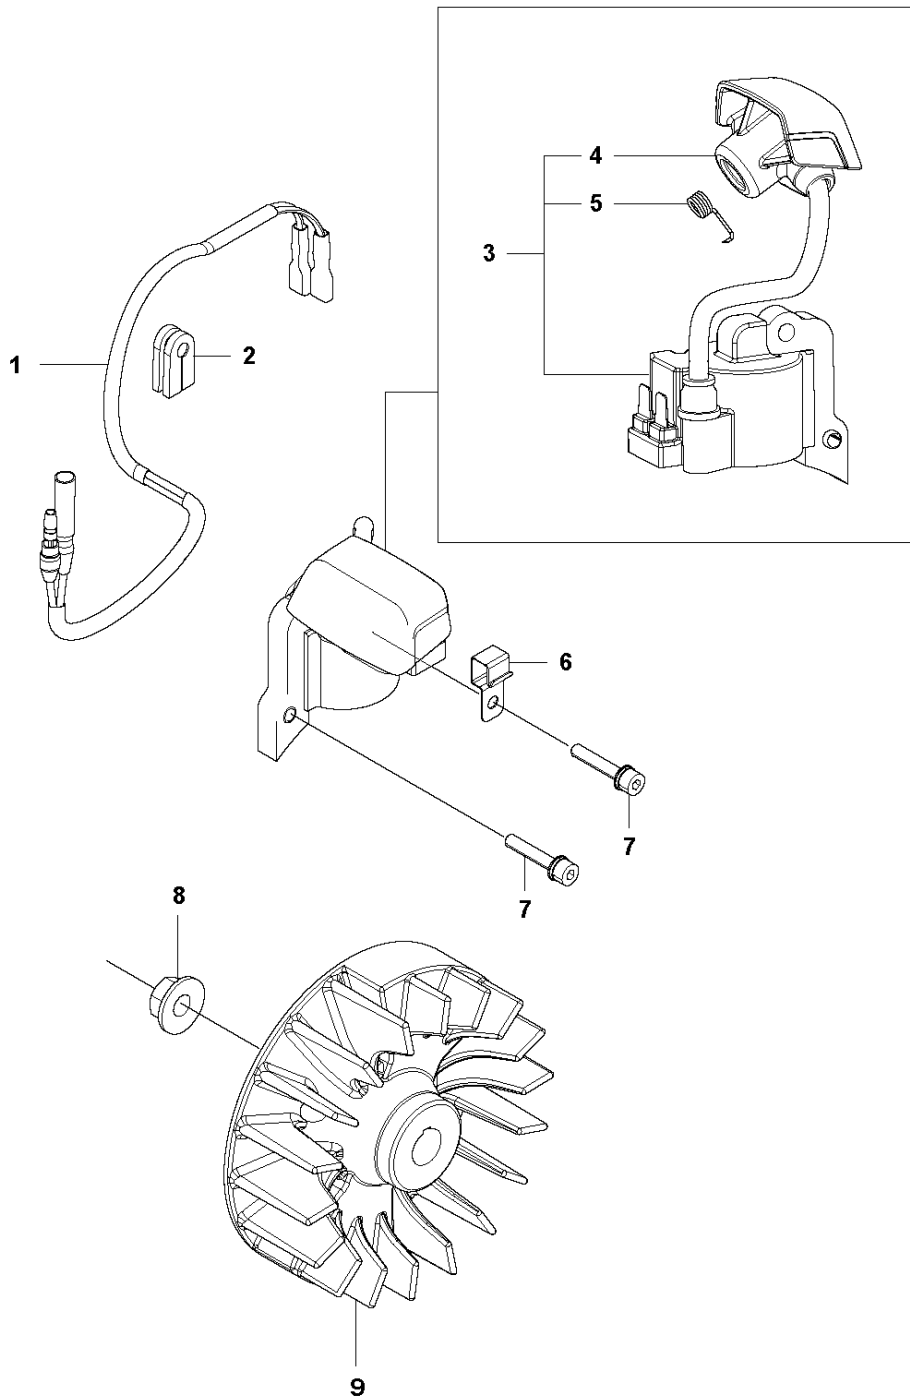

F 531RS
IGNITION

IGNITION SYSTEM

531 RS, 2018-01

Ref	Part No	Description	Remark	QTY	KIT
1	592 75 65-02	SHORT CIRCUIT CABLE		1	
2	593 73 26-01	GROMMET		1	
3	590 57 78-01	IGNITION MODULE ASSY		1	
4	590 57 82-01	SPARK PLUG CAP		1	3
5	592 73 98-01	SPRING		1	3
6	590 57 81-01	CLAMP		1	
7	521 51 58-01	BOLT		2	
8	504 11 80-01	NUT		1	
9	505 29 82-01	ROTOR		1