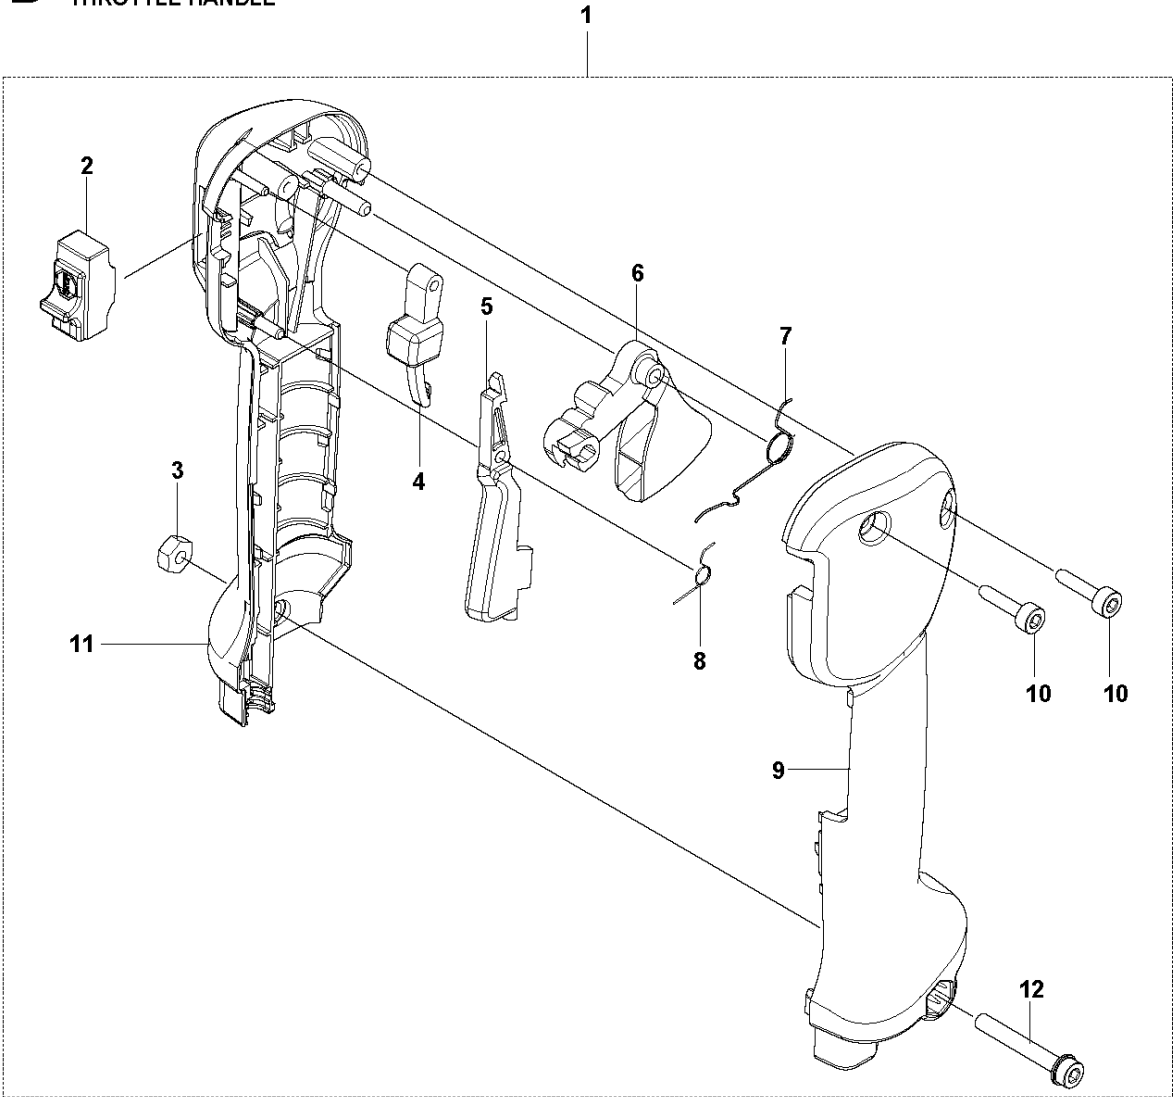

D 531RS
THROTTLE HANDLE

THROTTLE CONTROLS

531 RS, 2018-01

Ref	Part No	Description	Remark	QTY	KIT
1	537 18 35-07	HANDLE ASSY		1	
2	503 71 82-01	SWITCH		1	1
3	503 22 10-13	HEXAGON NUT		1	1
4	537 16 07-03	THROTTLE LOCKOUT		1	1
5	506 49 51-01	THROTTLE LOCKOUT		1	1
6	506 49 50-01	THROTTLE CONTROL		1	1
7	537 17 42-01	SPRING THROTTLE TRIG		1	1
8	537 17 43-01	SPRING		1	1
9	537 16 03-01	HANDLE HALF		1	1
10	503 21 66-74	SCREW IHSC T		2	1
12	503 20 07-82	SCREW IHSCFM		1	1
11	537 16 02-03	HANDLE HALF		1	1
13	522 03 66-01	THROTTLE CABLE ASSY		1