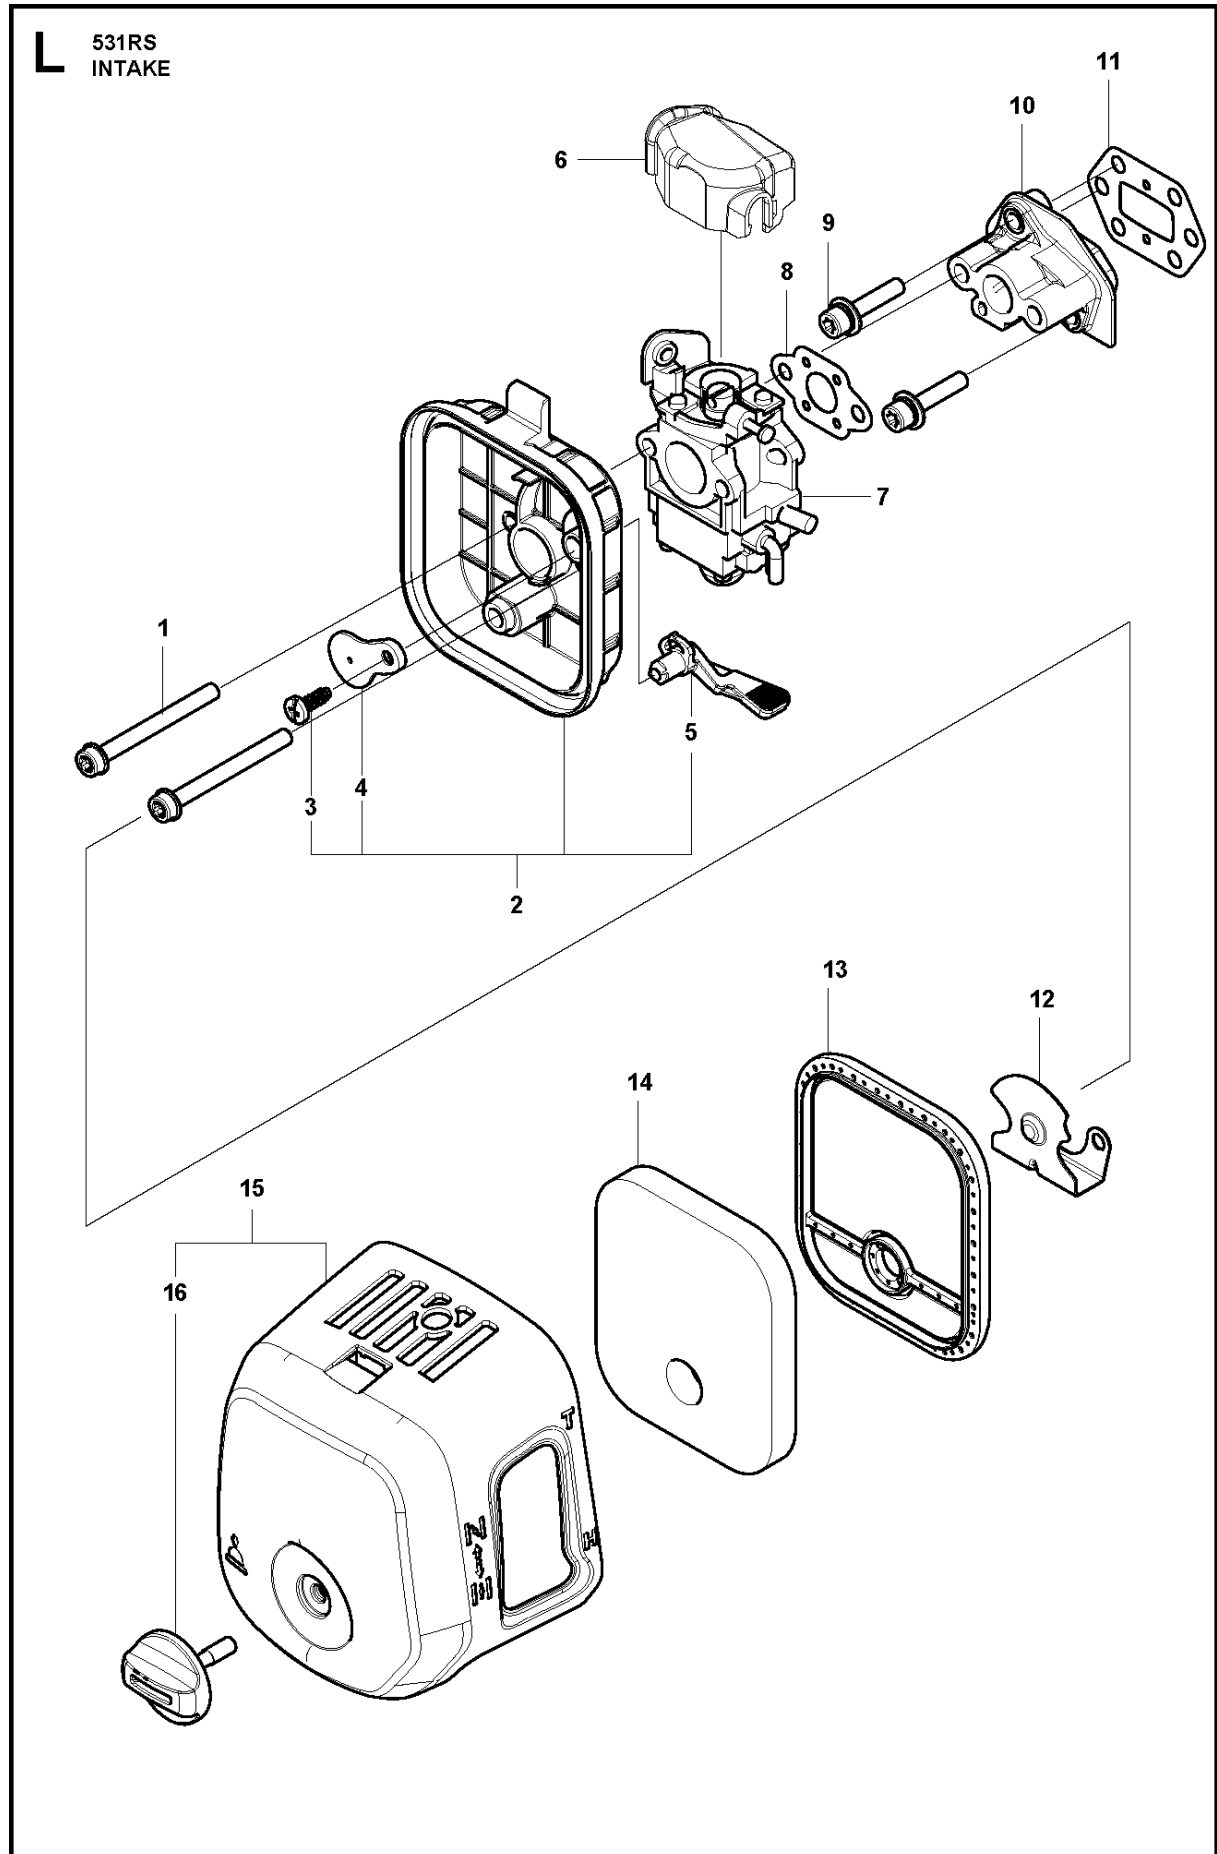

CARBURETOR & AIR FILTER

531 RS, 2018-01

Ref	Part No	Description	Remark	QTY	KIT
1	584 95 63-01	SCREW		2	
2	590 57 94-01	CLEANER		1	
3	506 61 40-01	SCREW		1	2
4	505 30 89-01	PLATE.CHOKE		1	2
5	590 58 10-01	CHOKE LEVER		1	2
6	506 74 42-01	COVER		1	
7	587 10 67-01	CARBURETTOR		1	
8	505 30 50-01	GASKET		1	
9	521 51 69-01	BOLT		2	
10	526 52 05-01	INSULATOR		1	
11	505 30 49-01	GASKET.INSU		1	
12	587 08 80-01	PLATE		1	
13	590 91 06-01	FILTER		1	
14	587 28 76-02	AIR FILTER		1	
15	590 93 23-01	AIR FILTER ASSY		1	
16	576 99 24-05	KNOB		1	15