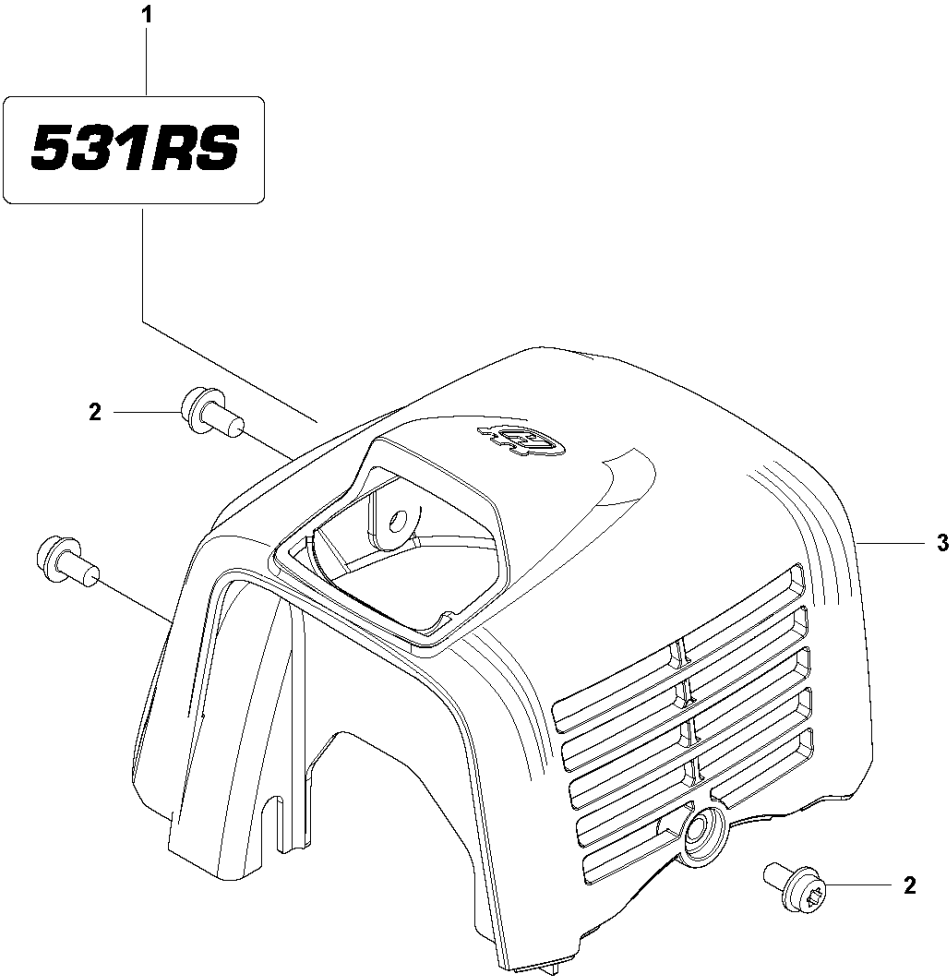

G 531RS
CYLINDER COVER

CYLINDER COVER

531 RS, 2018-01

Ref	Part No	Description	Remark	QTY KIT
1	591 20 01-03	DECAL	531RS	1
2	521 51 59-01	BOLT		3
3	590 57 86-01	CYLINDER COVER		1