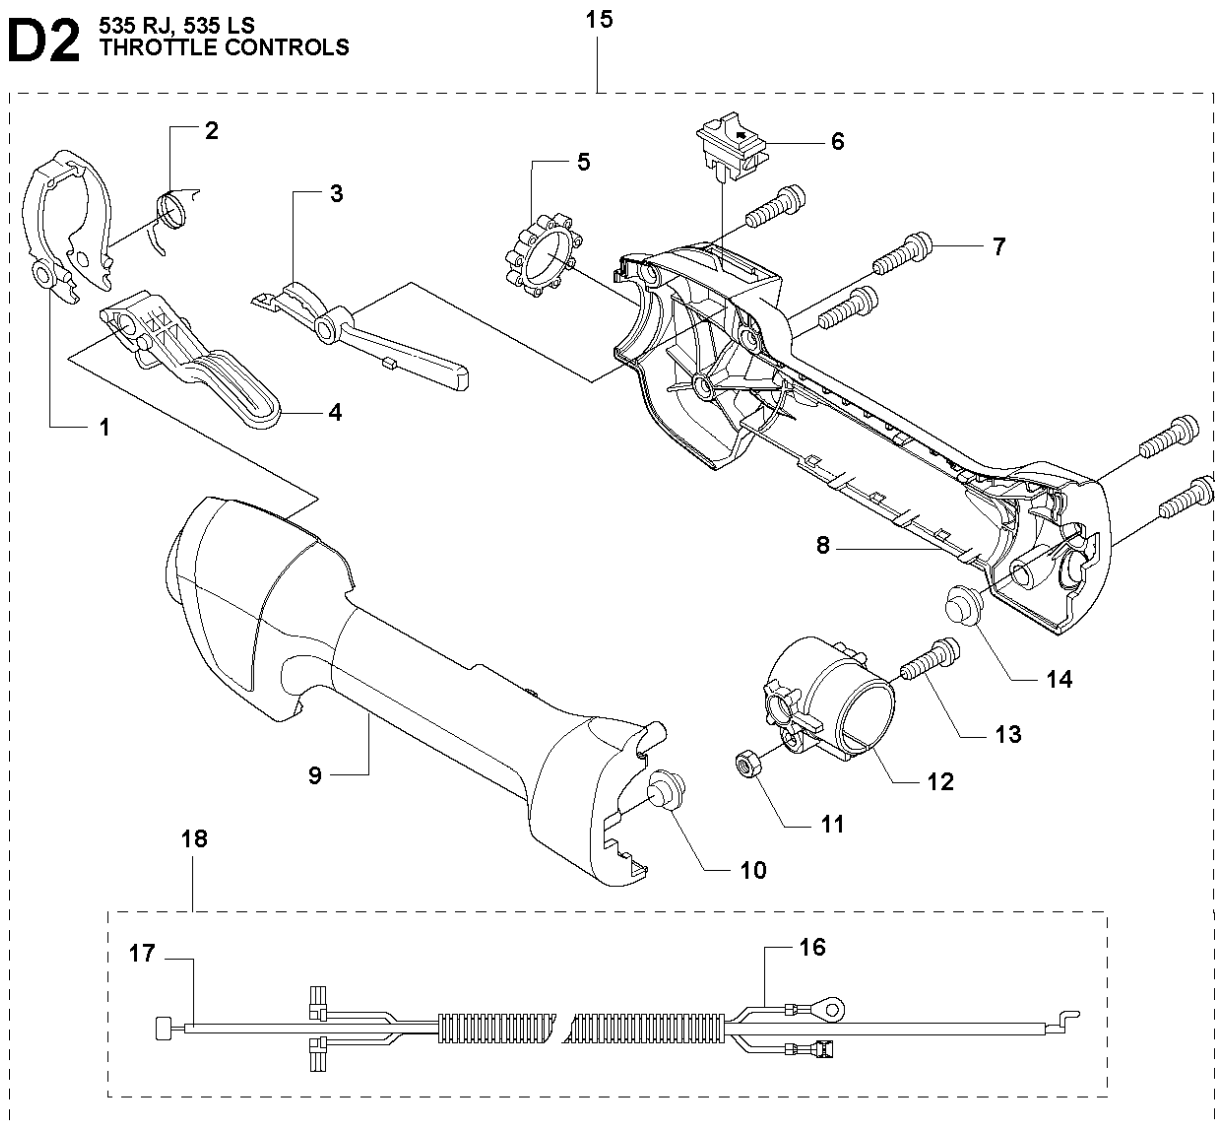

B2 535 RJ, 535 LS
SHAFT

SHAFT

535 LS

Ref	Part No	Description	Remark	QTY KIT
1	544 10 18-01	SLEEVE	535 RJ, 535 LS	1
2	537 18 26-10	TUBE	Ø = 24mm, L = 330mm	1
3	537 33 44-02	SPACER		1
4	544 25 40-01	SCREW		1
5	537 36 02-01	SPACER		1
6	537 21 41-02	TUBE	Ø = 28mm, L = 1152mm	1
7	537 31 39-02	GUIDE	Ø = 9mm, L = 1115mm	1
8	537 35 52-01	DRIVE SHAFT	Ø = 8mm, L = 1527mm	1
9	589 29 51-01	LABEL		1

D2 535 RJ, 535 LS
THROTTLE CONTROLS

THROTTLE CONTROLS

535 LS

Ref	Part No	Description	Remark	QTY	KIT
1	503 91 81-01	THROTTLE LEVER		1	15
2	544 10 08-01	RECOIL SPRING		1	15
3	503 87 80-01	THROTTLE LOCKOUT		1	15
4	503 87 79-03	THROTTLE TRIGGER		1	15
5	503 96 14-01	ABSORBER		1	15
6	537 41 90-01	SWITCH		1	15
7	503 21 66-18	SCREW IHSCCT		5	15
8	544 23 84-01	HANDLE HALF	Hard grip	1	15
8	544 10 02-02	HANDLE HALF	Soft grip	1	15
9	544 23 85-01	HANDLE HALF	Hard grip	1	15
9	544 10 03-02	HANDLE HALF	Soft grip	1	15
10	544 10 17-02	DAMPER		1	15
11	731 23 14-01	HEXAGON NUT		1	15
12	544 11 21-01	RETAINER		1	15
13	503 20 03-20	SCREW IHSCFM		1	15
14	544 10 17-02	DAMPER		1	15
15	544 14 36-02	CONTROL		1	
16	503 87 85-06	SHORT CIRCUIT CABLE		1	15, 18
17	544 17 17-02	THROTTLE CABLE ASSY		1	15, 18
18	544 14 49-01	WIRING ASSY		1	15
19	725 23 80-51	SCREW EHHM		1	
20	503 87 90-01	KNOB		1	
21	503 23 00-61	WASHER		1	
22	544 10 10-04	HANDLE.LOOP		1	
23	502 19 71-01	SQUARE NUT		1	
24	544 10 11-01	BLOCK.SPACING		1	
25	503 99 78-01	HANDLE	Spare part incl. Screws Pos. 26	1	
26	574 18 15-01	SCREW IHSCFTO	Captive screws	3	25