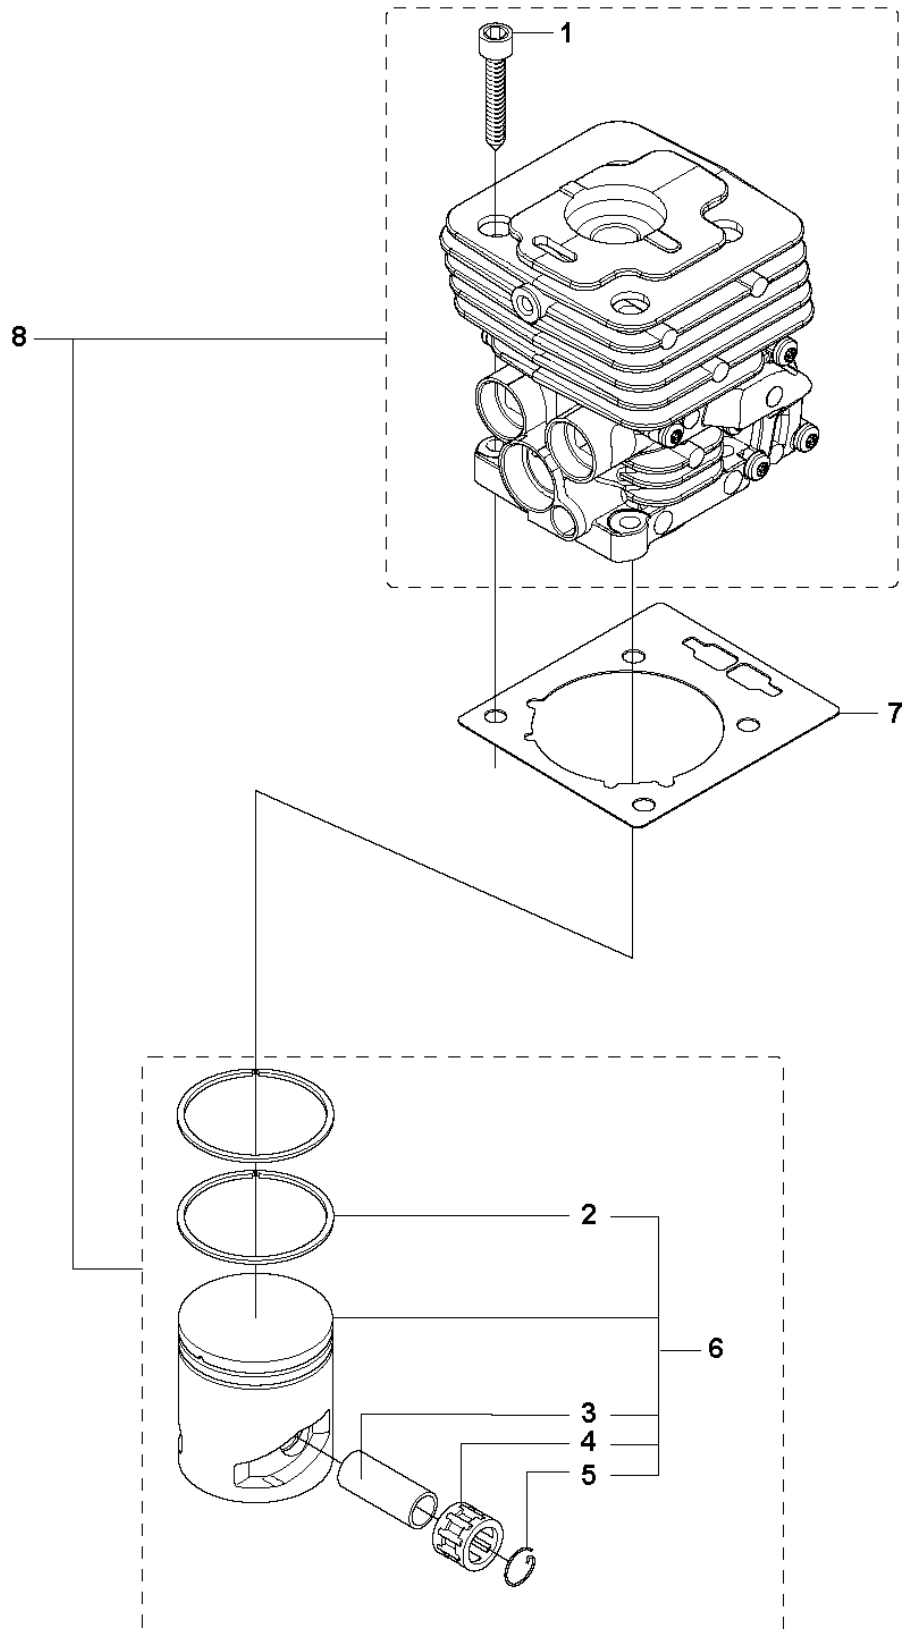

K 535 RX, 535 RJ, 535 RXT, 535 LS
STARTER

STARTER

535 LS

Ref	Part No	Description	Remark	QTY	KIT
1	577 22 36-02	DECAL		1	
2	503 21 79-20	SCREW IH SCT		1	11
3	535 07 23-01	WASHER		1	11
4	537 32 50-02	STARTER PULLEY		1	11
5	503 85 99-01	RECOIL SPRING		1	11
7	505 30 51-25	STARTER CORD		1	11
8	503 54 39-01	STARTER HANDLE		1	11
9	544 10 25-02	STARTER	Spare part adapted for captive screws	1	11
10	573 99 43-05	SCREW IH SCFMO	Captive screws	3	
11	537 21 47-07	STARTER ASSY		1	
12	503 87 33-05	STARTER PAWL		1	
13	735 31 08-20	E-CLIP		2	12
14	503 87 36-01	SPRING		1	12
15	503 87 35-02	STARTER PAWL		2	12

L 535 RX, 535 RJ, 535 RXT, 535 LS
IGNITION

IGNITION SYSTEM

535 LS

Ref	Part No	Description	Remark	QTY KIT
1	503 21 66-18	SCREW IHSCT		2
2	544 12 70-02	IGNITION MODULE		1
3	503 23 51-09	SPARK PLUG	CH RCJ6Y (Ø=14 mm)	1
4	537 24 96-01	FLYWHEEL		1
5	731 71 16-51	HEXAGON NUT FLANGE		1
6	537 23 93-01	CONTACT SPRING		1

M 535 RX, 535 RJ, 535 RXT, 535 LS
CYLINDER PISTON

CYLINDER PISTON

535 LS

Ref	Part No	Description	Remark	QTY	KIT
1	725 53 33-55	SCREW IHSCM		4	8
2	503 28 90-54	PISTON RING		2	6,8
3	503 28 91-19	PISTON PIN		1	6,8
4	503 41 41-01	NEEDLE BEARING		1	6,8
5	737 44 10-00	SNAP RING		2	6,8
6	585 99 83-02	PISTON ASSY		1	8
7	537 33 30-02	GASKET		1	
8	544 40 06-01	CYLINDER ASSY	Ø = 38mm. 574 36 43-01	1	