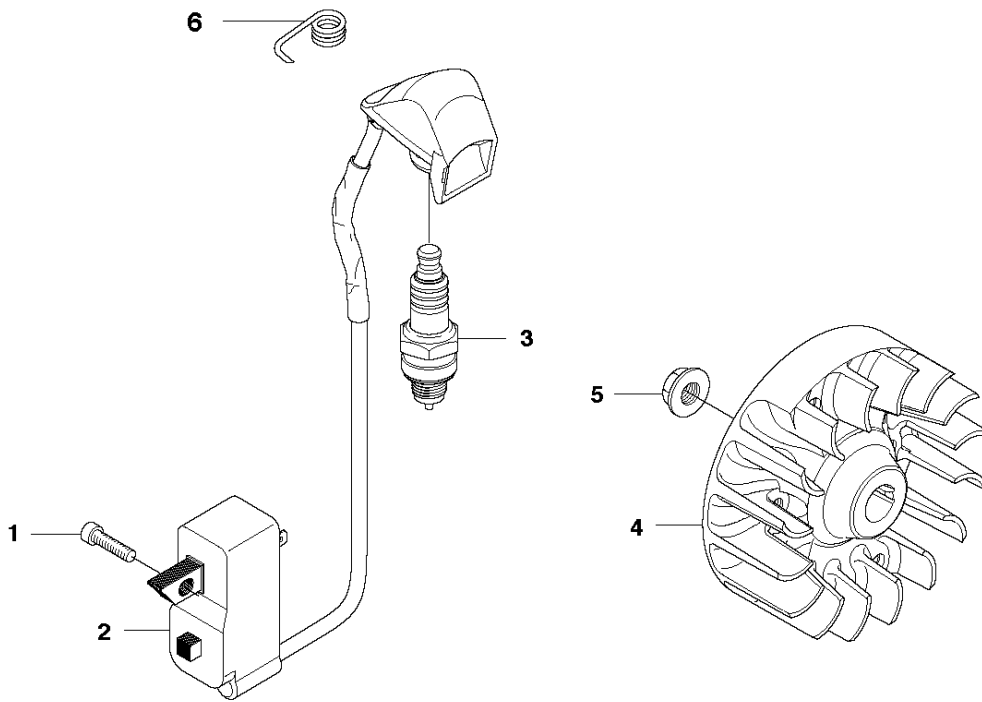

J 535 RX, 535 RJ, 535 RXT, 535 LS
CARBURETOR & AIR FILTER

CARBURETOR & AIR FILTER

535 LS

Ref	Part No	Description	Remark	QTY	KIT
1	537 37 12-02	INSULATION WALL		1	
2	537 37 11-01	SLEEVE		1	1
3	544 01 91-01	TUBULAR RIVET		1	1
4	537 33 43-01	INLET PIPE		1	
5	537 37 38-03	TUBULAR RIVET		2	1
6	503 20 03-16	SCREW IHSCFM		2	
7	503 49 71-01	GASKET		1	
8	581 16 75-01	CARBURETTOR	(ZAMA C1Q-EL36)	1	
9	503 23 10-06	WASHER		1	
10	503 20 03-20	SCREW IHSCFM		1	
11	544 02 58-01	BAR		1	16
12	537 33 71-01	CHOKE CONTROL		1	16
13	503 21 29-06	SCREW CCRPANT		1	16
14	537 35 58-01	LEVER		1	16
15	544 37 27-01	SLEEVING BRACKET		1	
16	537 31 41-01	FILTER HOLDER		1	
17	503 21 75-50	SCREW IHSCFT		2	
18	537 33 72-01	FILTER		1	
19	537 31 42-01	FRAME		1	
20	537 31 44-01	FILTER COVER		1	
21	537 38 72-01	SNAP LOCKING		2	
22	544 01 47-01	BELLOWS		1	16
23	544 01 46-01	LEVER		1	16
24	503 21 29-06	SCREW CCRPANT		1	16
25	537 34 90-01	LEVER		1	
26	537 34 13-01	AIR DUCT		1	

K 535 RX, 535 RJ, 535 RXT, 535 LS
STARTER

STARTER

535 LS

Ref	Part No	Description	Remark	QTY	KIT
1	577 22 36-02	DECAL		1	
2	503 21 79-20	SCREW IH SCT		1	11
3	535 07 23-01	WASHER		1	11
4	537 32 50-02	STARTER PULLEY		1	11
5	503 85 99-01	RECOIL SPRING		1	11
7	505 30 51-25	STARTER CORD		1	11
8	503 54 39-01	STARTER HANDLE		1	11
9	544 10 25-02	STARTER	Spare part adapted for captive screws	1	11
10	573 99 43-05	SCREW IH SCFMO	Captive screws	3	
11	537 21 47-07	STARTER ASSY		1	
12	503 87 33-05	STARTER PAWL		1	
13	735 31 08-20	E-CLIP		2	12
14	503 87 36-01	SPRING		1	12
15	503 87 35-02	STARTER PAWL		2	12

L 535 RX, 535 RJ, 535 RXT, 535 LS
IGNITION

IGNITION SYSTEM

535 LS

Ref	Part No	Description	Remark	QTY KIT
1	503 21 66-18	SCREW IHSCT		2
2	544 12 70-02	IGNITION MODULE		1
3	503 23 51-09	SPARK PLUG	CH RCJ6Y (Ø=14 mm)	1
4	537 24 96-01	FLYWHEEL		1
5	731 71 16-51	HEXAGON NUT FLANGE		1
6	537 23 93-01	CONTACT SPRING		1