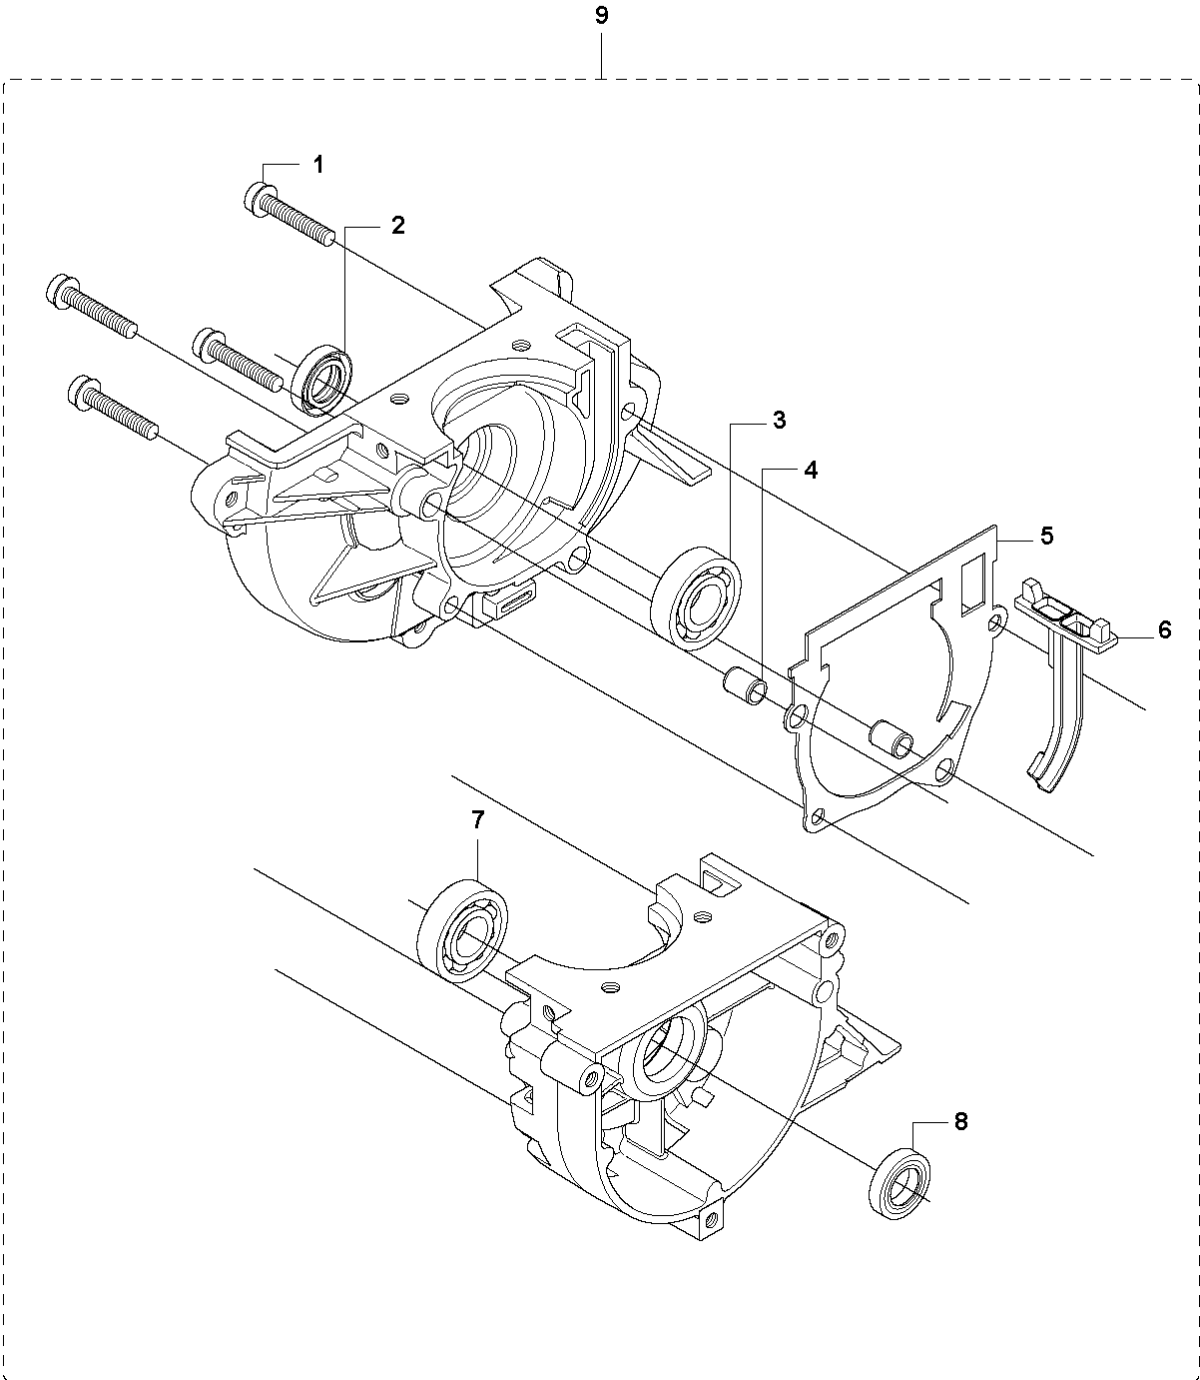

P 535 RX, 535 RJ, 535 RXT, 535 LS
CRANKCASE

CRANKCASE

535 LS

Ref	Part No	Description	Remark	QTY	KIT
1	503 20 02-30	SCREW IHSCFM		4	9
2	503 26 02-02	SEALING RING		1	9
3	738 21 01-10	BALL BEARING		1	9
4	593 80 60-01	GUIDE BUSHING		2	9
5	593 77 76-01	GASKET		1	9
6	537 32 42-01	INSERT		1	9
7	738 21 01-10	BALL BEARING		1	9
8	503 26 02-02	SEALING RING		1	9
9	544 03 89-01	CRANKCASE ASSY		1