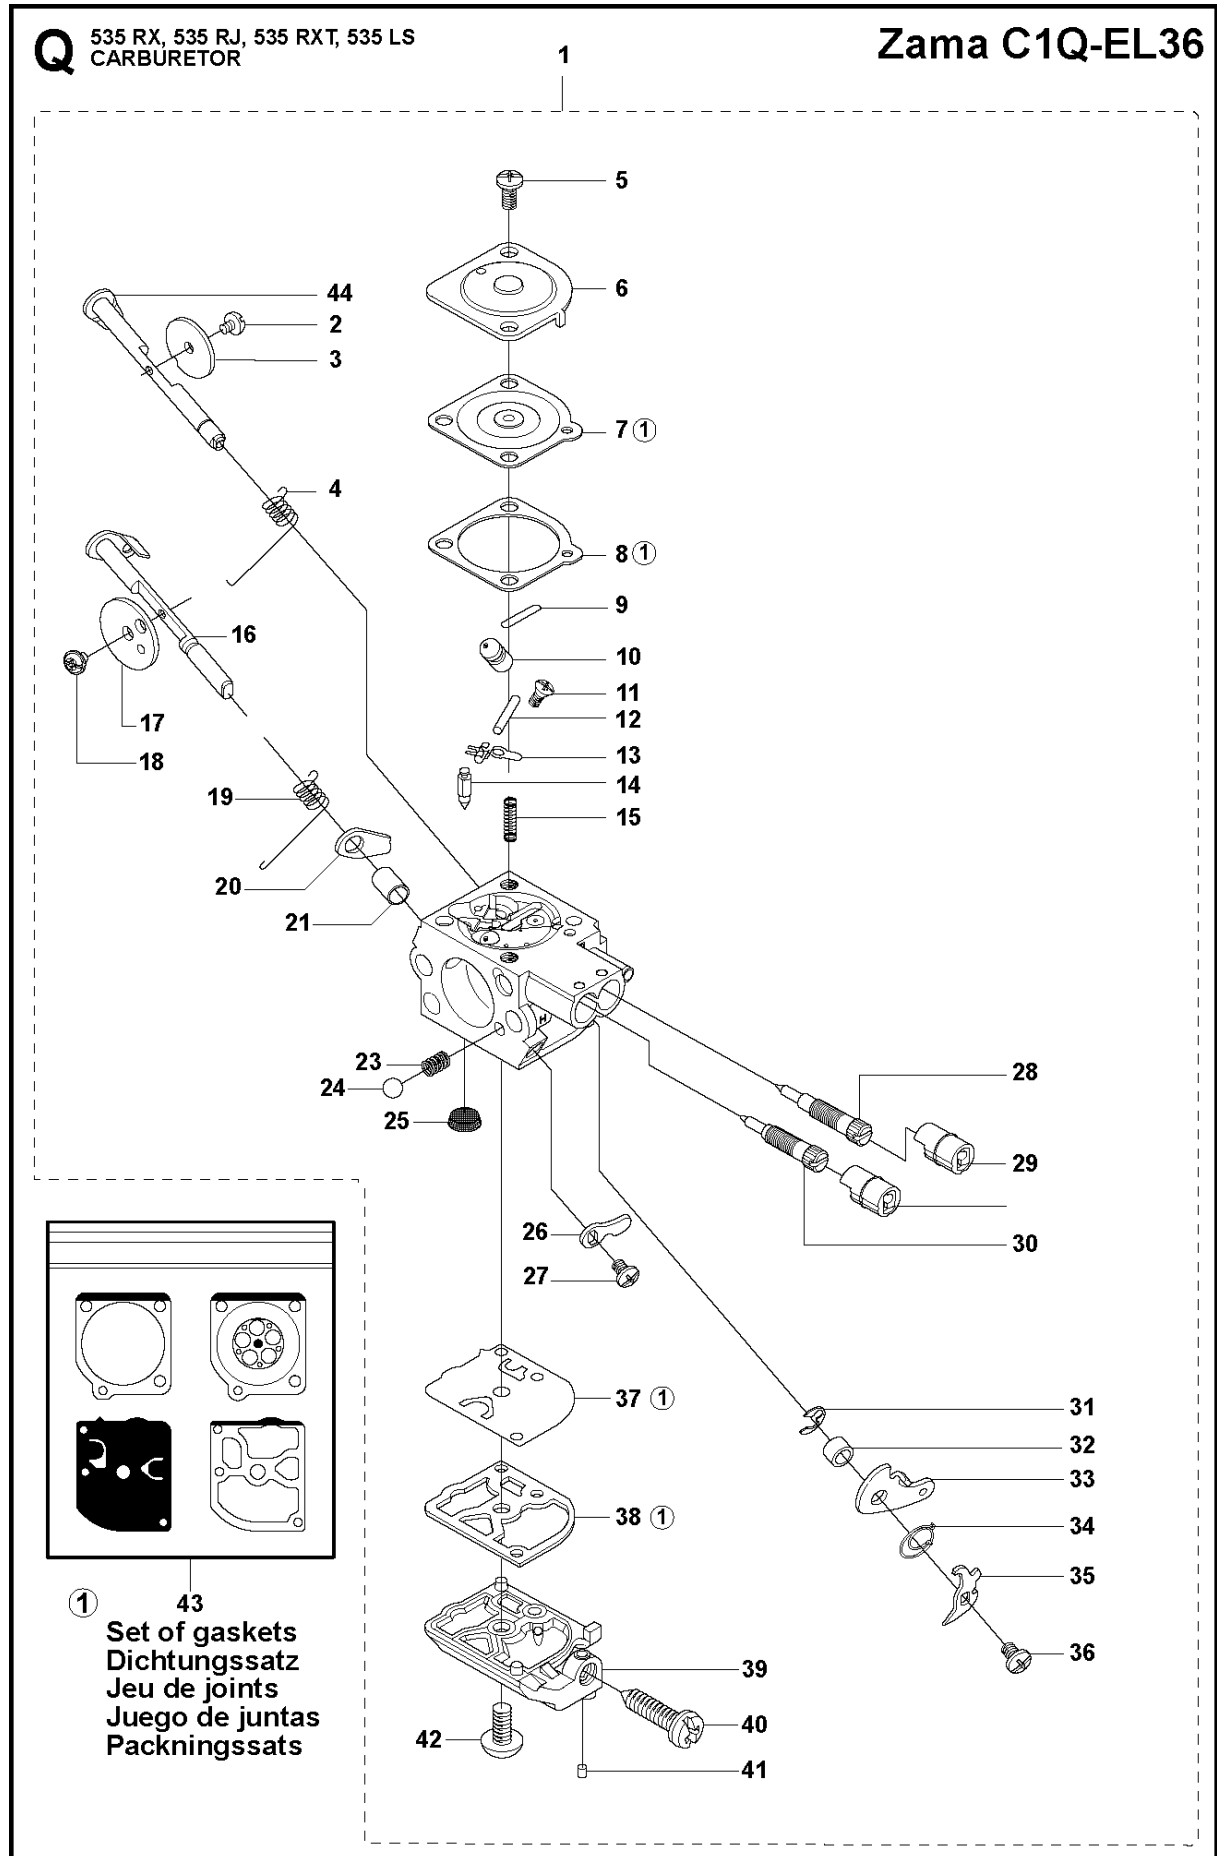

Q 535 RX, 535 RJ, 535 RXT, 535 LS
CARBURETOR

Zama C1Q-EL36

CARBURETOR

535 LS

Ref	Part No	Description	Remark	QTY	KIT
1	544 32 56-01	CARBURETTOR		1	
2	503 47 92-01	SCREW		1	1
3	537 41 72-01	VALVE		1	1
4	544 37 24-01	SPRING		1	1
5	503 48 05-01	SCREW		2	1
6	503 97 43-01	COVER		1	1
7	537 04 89-01	DIAPHRAGM		1	1, 43
8	537 02 04-01	GASKET		1	1, 43
9	503 53 56-01	PLUG WELCH		1	1
10	537 38 73-01	NOZZLE ASSY		1	1
11	503 48 01-01	SCREW		1	1
12	503 48 00-01	PIN RETAINING SCREW		1	1
13	503 66 59-01	LEVER		1	1
14	503 47 97-01	VALVE		1	1
15	537 02 03-01	SPRING		1	1
16	544 37 22-01	SHAFT ASSY		1	1
17	537 02 11-01	VALVE		1	1
18	503 48 18-01	SCREW		1	1
19	544 37 26-01	SPRING		1	1
20	544 37 25-01	LEVER		1	1
21	544 42 70-01	COLLAR		1	1
23	537 01 26-01	SPRING		1	1
24	537 01 25-01	BALL		1	1
25	503 48 13-01	STRAINER		1	1
26	544 37 23-01	LEVER		1	1
27	503 47 90-01	SCREW		1	1
28	537 41 69-01	SCREW		1	1
29	537 41 70-01	LIMITER CAP		2	1
30	537 38 75-01	SCREW		1	1
31	537 38 52-01	CLIP		1	1
32	537 41 77-01	COLLAR		1	1
33	537 41 73-01	LEVER		1	1
34	537 41 78-01	SPRING THROTT.RETURN		1	1
35	537 41 74-01	LEVER		1	1
36	503 47 90-01	SCREW		1	1
37	537 02 00-01	DIAPHRAGM PUMP		1	1, 43
38	537 02 01-01	GASKET		1	1, 43
39	537 41 68-01	COVER		1	1
40	537 02 07-01	SCREW		1	1
41	503 48 11-01	PIECE		1	1
42	503 47 96-01	SCREW		1	1
43	531 00 45-52	GASKET KIT		1	
44	537 38 74-01	SHAFT ASSY		1	1