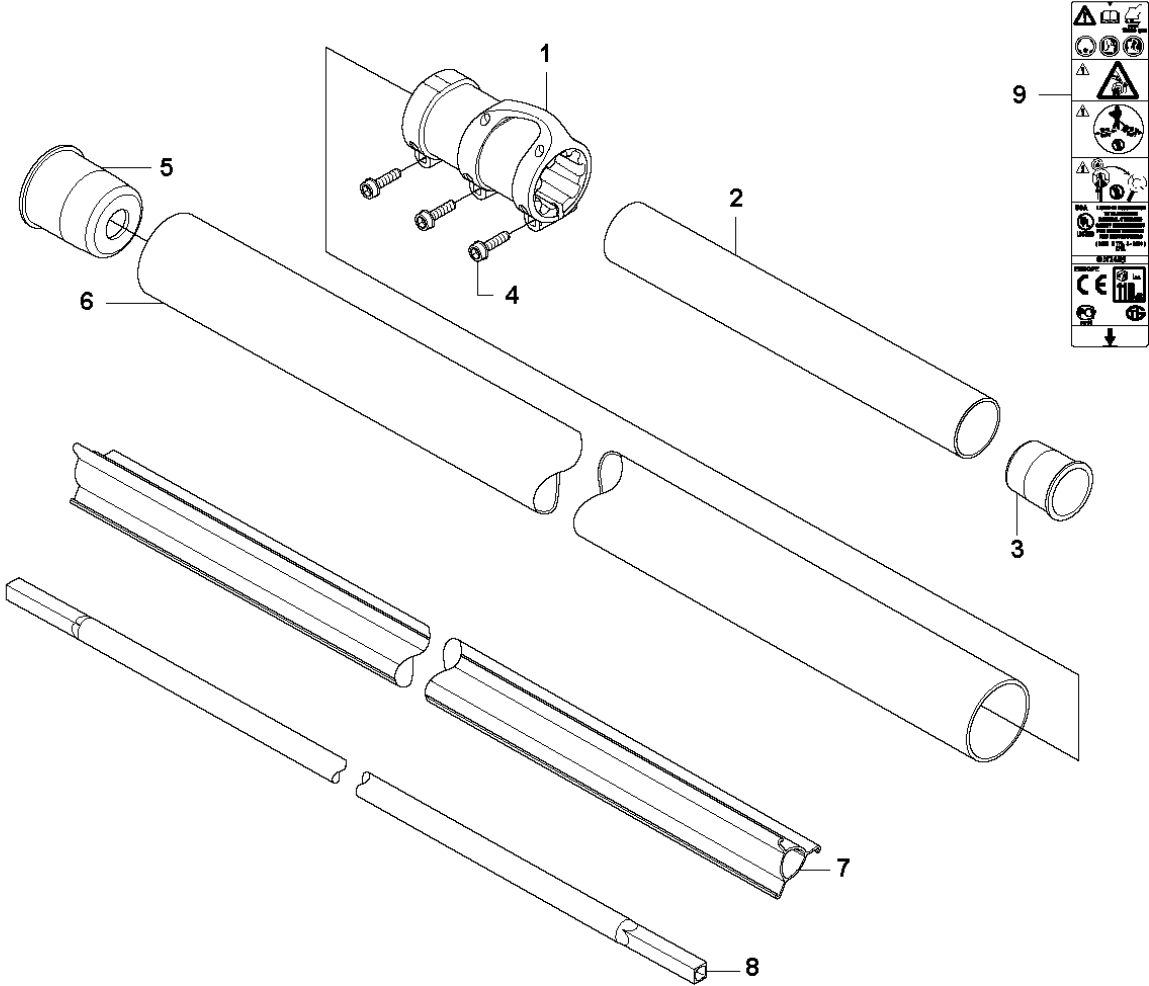

SPARE PARTS LIST

BRUSHCUTTERS/CLEARING SAWS

535 LS

A 535 RX, 535 RJ, 535 RXT, 535 LS
BEVEL GEAR

BEVEL GEAR

535 LS

Ref	Part No	Description	Remark	QTY	KIT
1	537 18 95-01	SCREW		1	
2	503 20 02-10	SCREW IHSCFM		1	20
3	544 08 76-01	CLAMP		1	20
4	537 14 74-01	MAGNET		1	20
5	503 20 15-01	SCREW		1	16
6	537 29 59-02	GEAR HOUSING		1	16
7	738 21 99-00	BALL BEARING		1	16
8	503 20 03-25	SCREW IHSCFM		2	16
9	738 21 01-10	BALL BEARING		1	
10	738 21 01-12	BALL BEARING		1	16
11	735 31 28-10	CIRCLIP		1	16
12	735 31 14-00	CIRCLIP		1	16
13	505 13 33-01	SPARE PARTS KIT	535 RX, 535 RXT	1	16
13	505 13 34-01	SPARE PARTS KIT	535 RJ, 535 LS	1	16
14	503 25 28-01	BALL BEARING		1	16
15	735 31 31-10	CIRCLIP		1	16
16	544 21 64-01	GEAR	535 RX, 535 RXT	1	16
16	537 29 58-02	BEVEL GEAR	535 RJ, 535 LS	1	
17	537 35 14-02	DRIVER	"(1")"	1	
18	537 34 35-01	SUPPORT FLANGE		1	
19	502 29 11-01	BLADE NUT		1	
20	574 30 68-01	CLAMP		1	

B2 535 RJ, 535 LS
SHAFT

SHAFT

535 LS

Ref	Part No	Description	Remark	QTY KIT
1	544 10 18-01	SLEEVE	535 RJ, 535 LS	1
2	537 18 26-10	TUBE	Ø = 24mm, L = 330mm	1
3	537 33 44-02	SPACER		1
4	544 25 40-01	SCREW		1
5	537 36 02-01	SPACER		1
6	537 21 41-02	TUBE	Ø = 28mm, L = 1152mm	1
7	537 31 39-02	GUIDE	Ø = 9mm, L = 1115mm	1
8	537 35 52-01	DRIVE SHAFT	Ø = 8mm, L = 1527mm	1
9	589 29 51-01	LABEL		1