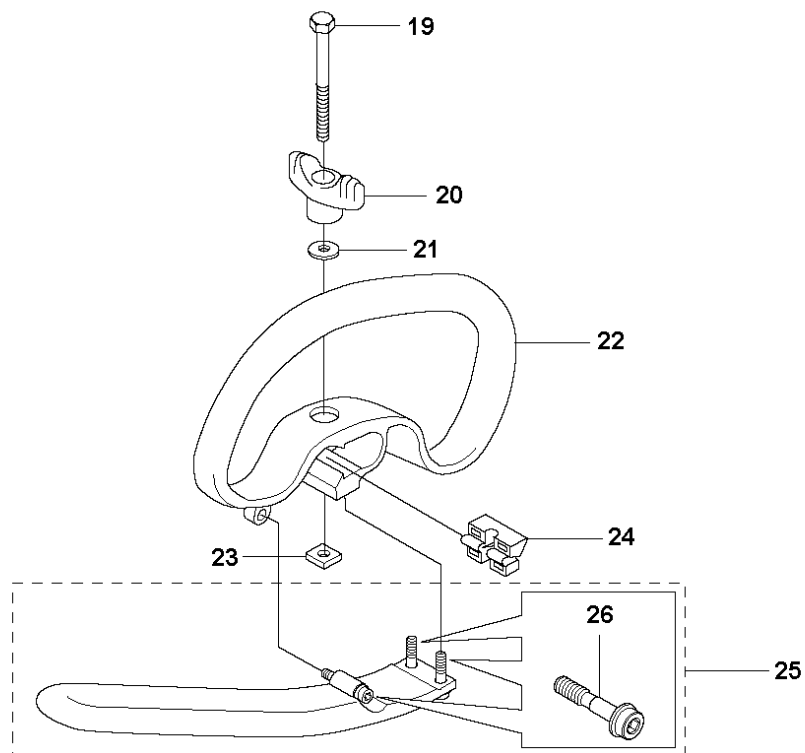

B2 535 RJ, 535 LS
SHAFT

SHAFT

535 LS

Ref	Part No	Description	Remark	QTY KIT
1	544 10 18-01	SLEEVE	535 RJ, 535 LS	1
2	537 18 26-10	TUBE	Ø = 24mm, L = 330mm	1
3	537 33 44-02	SPACER		1
4	544 25 40-01	SCREW		1
5	537 36 02-01	SPACER		1
6	537 21 41-02	TUBE	Ø = 28mm, L = 1152mm	1
7	537 31 39-02	GUIDE	Ø = 9mm, L = 1115mm	1
8	537 35 52-01	DRIVE SHAFT	Ø = 8mm, L = 1527mm	1
9	589 29 51-01	LABEL		1

D2 535 RJ, 535 LS
THROTTLE CONTROLS

THROTTLE CONTROLS

535 LS

Ref	Part No	Description	Remark	QTY	KIT
1	503 91 81-01	THROTTLE LEVER		1	15
2	544 10 08-01	RECOIL SPRING		1	15
3	503 87 80-01	THROTTLE LOCKOUT		1	15
4	503 87 79-03	THROTTLE TRIGGER		1	15
5	503 96 14-01	ABSORBER		1	15
6	537 41 90-01	SWITCH		1	15
7	503 21 66-18	SCREW IHSCCT		5	15
8	544 23 84-01	HANDLE HALF	Hard grip	1	15
8	544 10 02-02	HANDLE HALF	Soft grip	1	15
9	544 23 85-01	HANDLE HALF	Hard grip	1	15
9	544 10 03-02	HANDLE HALF	Soft grip	1	15
10	544 10 17-02	DAMPER		1	15
11	731 23 14-01	HEXAGON NUT		1	15
12	544 11 21-01	RETAINER		1	15
13	503 20 03-20	SCREW IHSCFM		1	15
14	544 10 17-02	DAMPER		1	15
15	544 14 36-02	CONTROL		1	
16	503 87 85-06	SHORT CIRCUIT CABLE		1	15, 18
17	544 17 17-02	THROTTLE CABLE ASSY		1	15, 18
18	544 14 49-01	WIRING ASSY		1	15
19	725 23 80-51	SCREW EHHM		1	
20	503 87 90-01	KNOB		1	
21	503 23 00-61	WASHER		1	
22	544 10 10-04	HANDLE.LOOP		1	
23	502 19 71-01	SQUARE NUT		1	
24	544 10 11-01	BLOCK.SPACING		1	
25	503 99 78-01	HANDLE	Spare part incl. Screws Pos. 26	1	
26	574 18 15-01	SCREW IHSCFTO	Captive screws	3	25