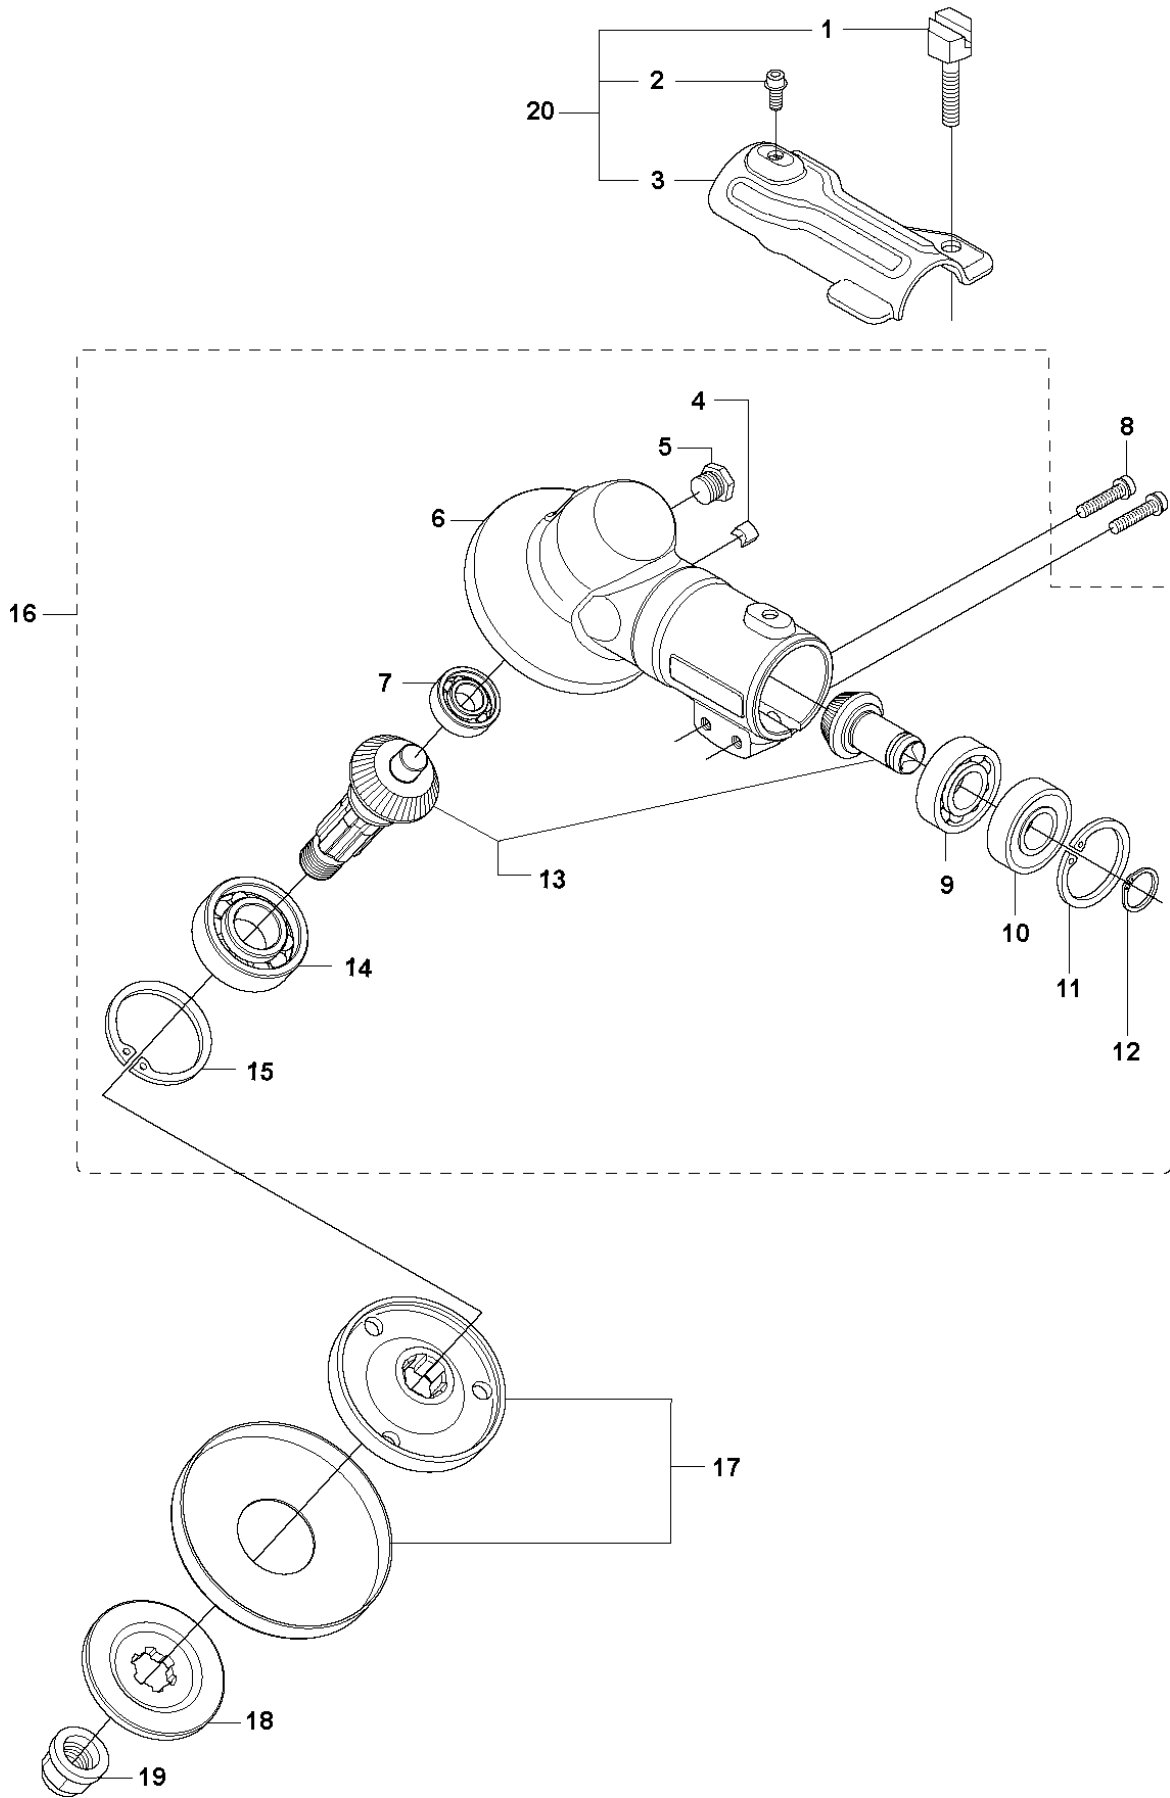

SPARE PARTS LIST

BRUSHCUTTERS/CLEARING SAWS

535 LS

A 535 RX, 535 RJ, 535 RXT, 535 LS
BEVEL GEAR

BEVEL GEAR

535 LS

Ref	Part No	Description	Remark	QTY	KIT
1	537 18 95-01	SCREW		1	
2	503 20 02-10	SCREW IHSCFM		1	20
3	544 08 76-01	CLAMP		1	20
4	537 14 74-01	MAGNET		1	20
5	503 20 15-01	SCREW		1	16
6	537 29 59-02	GEAR HOUSING		1	16
7	738 21 99-00	BALL BEARING		1	16
8	503 20 03-25	SCREW IHSCFM		2	16
9	738 21 01-10	BALL BEARING		1	
10	738 21 01-12	BALL BEARING		1	16
11	735 31 28-10	CIRCLIP		1	16
12	735 31 14-00	CIRCLIP		1	16
13	505 13 33-01	SPARE PARTS KIT	535 RX, 535 RXT	1	16
13	505 13 34-01	SPARE PARTS KIT	535 RJ, 535 LS	1	16
14	503 25 28-01	BALL BEARING		1	16
15	735 31 31-10	CIRCLIP		1	16
16	544 21 64-01	GEAR	535 RX, 535 RXT	1	16
16	537 29 58-02	BEVEL GEAR	535 RJ, 535 LS	1	
17	537 35 14-02	DRIVER	"(1")"	1	
18	537 34 35-01	SUPPORT FLANGE		1	
19	502 29 11-01	BLADE NUT		1	
20	574 30 68-01	CLAMP		1	

B2 535 RJ, 535 LS
SHAFT

SHAFT

535 LS

Ref	Part No	Description	Remark	QTY KIT
1	544 10 18-01	SLEEVE	535 RJ, 535 LS	1
2	537 18 26-10	TUBE	Ø = 24mm, L = 330mm	1
3	537 33 44-02	SPACER		1
4	544 25 40-01	SCREW		1
5	537 36 02-01	SPACER		1
6	537 21 41-02	TUBE	Ø = 28mm, L = 1152mm	1
7	537 31 39-02	GUIDE	Ø = 9mm, L = 1115mm	1
8	537 35 52-01	DRIVE SHAFT	Ø = 8mm, L = 1527mm	1
9	589 29 51-01	LABEL		1