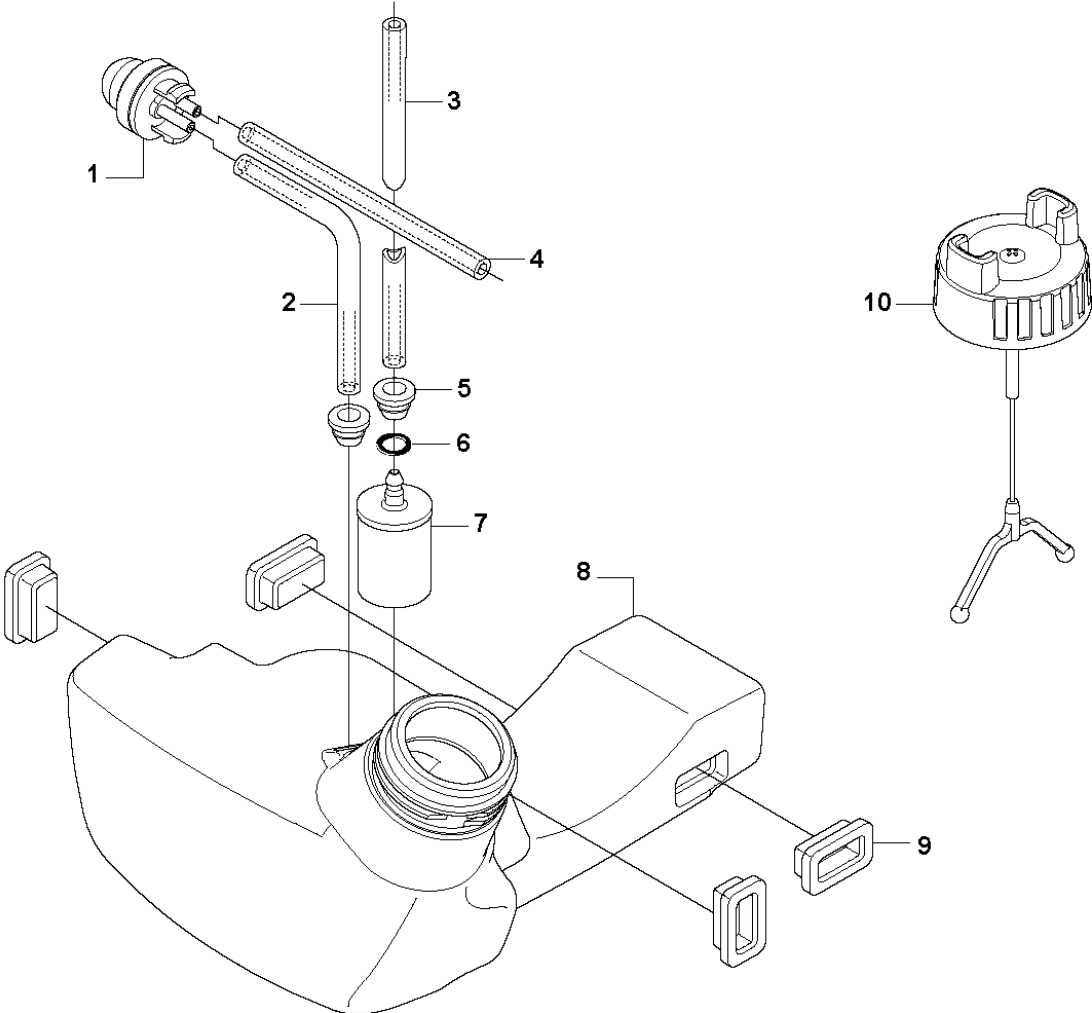

E 535 RX, 535 RJ, 535 RXT, 535 LS
FUEL TANK

FUEL TANK

535 LS

Ref	Part No	Description	Remark	QTY KIT
1	503 93 66-01	PURGE		1
2	537 04 24-12	FUEL HOSE		1
3	537 05 23-01	FUEL HOSE		1
4	537 04 24-12	FUEL HOSE		1
5	503 73 58-01	BUSHING		2
6	537 18 49-01	O-RING		1
7	503 44 32-01	FUEL FILTER		1
8	544 32 88-01	TANK ASSY		1
9	503 91 10-01	SUSPENSION		4
10	503 91 18-02	TANK CAP		1