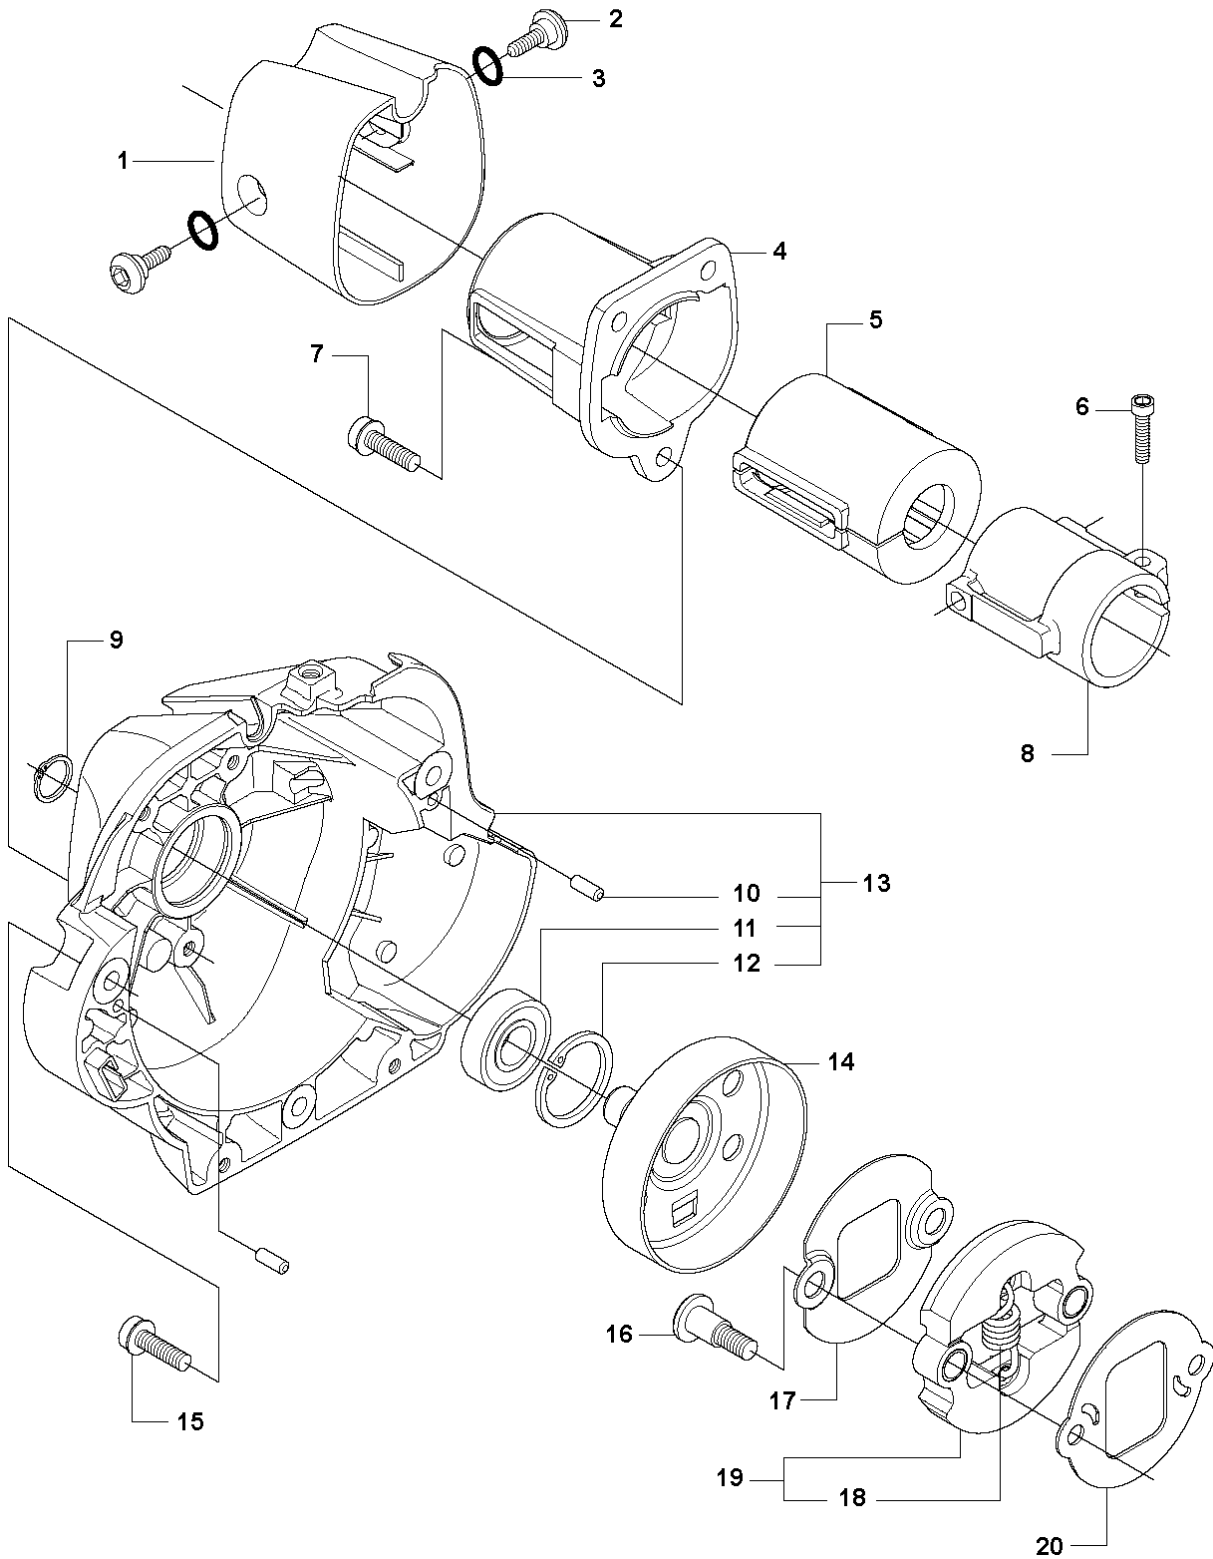

D2 535 RJ, 535 LS
THROTTLE CONTROLS

THROTTLE CONTROLS

535 LS

Ref	Part No	Description	Remark	QTY	KIT
1	503 91 81-01	THROTTLE LEVER		1	15
2	544 10 08-01	RECOIL SPRING		1	15
3	503 87 80-01	THROTTLE LOCKOUT		1	15
4	503 87 79-03	THROTTLE TRIGGER		1	15
5	503 96 14-01	ABSORBER		1	15
6	537 41 90-01	SWITCH		1	15
7	503 21 66-18	SCREW IHSCCT		5	15
8	544 23 84-01	HANDLE HALF	Hard grip	1	15
8	544 10 02-02	HANDLE HALF	Soft grip	1	15
9	544 23 85-01	HANDLE HALF	Hard grip	1	15
9	544 10 03-02	HANDLE HALF	Soft grip	1	15
10	544 10 17-02	DAMPER		1	15
11	731 23 14-01	HEXAGON NUT		1	15
12	544 11 21-01	RETAINER		1	15
13	503 20 03-20	SCREW IHSCFM		1	15
14	544 10 17-02	DAMPER		1	15
15	544 14 36-02	CONTROL		1	
16	503 87 85-06	SHORT CIRCUIT CABLE		1	15, 18
17	544 17 17-02	THROTTLE CABLE ASSY		1	15, 18
18	544 14 49-01	WIRING ASSY		1	15
19	725 23 80-51	SCREW EHHM		1	
20	503 87 90-01	KNOB		1	
21	503 23 00-61	WASHER		1	
22	544 10 10-04	HANDLE.LOOP		1	
23	502 19 71-01	SQUARE NUT		1	
24	544 10 11-01	BLOCK.SPACING		1	
25	503 99 78-01	HANDLE	Spare part incl. Screws Pos. 26	1	
26	574 18 15-01	SCREW IHSCFTO	Captive screws	3	25

F 535 RX, 535 RJ, 535 RXT, 535 LS
CLUTCH

CLUTCH

535 LS

Ref	Part No	Description	Remark	QTY	KIT
1	544 11 97-01	COVER	535 RJ, 535 LS	1	
1	537 32 61-01	COVER	535 RX, 535 RXT	1	
2	503 96 13-01	SCREW		2	
3	740 42 06-00	O-RING		2	
4	537 31 00-01	COVER		1	
5	537 32 27-01	ANTIVIBRATION ELEMENT		1	
6	725 53 33-55	SCREW IHSCM		1	
7	503 20 03-20	SCREW IHSCFM		3	
8	537 31 01-01	COMPRESSION SLEEVE	535 RX, 535 RXT	1	
8	537 31 01-02	COMPRESSION SLEEVE	535 RJ, 535 LS	1	
9	735 31 14-00	CIRCLIP		1	
10	503 24 07-02	PARALLEL PIN		2	13
11	738 21 01-04	BALL BEARING		1	13
12	735 31 28-10	CIRCLIP		1	13
13	537 30 29-01	CLUTCH COVER		1	
14	537 35 29-01	CLUTCH DRUM		1	
15	503 20 03-20	SCREW IHSCFM		3	
16	537 41 81-01	SCREW		2	
17	537 41 57-01	WASHER		1	
18	537 42 72-01	SPRING		1	19
19	537 34 04-01	CLUTCH		1	
20	537 04 68-01	WASHER		1	