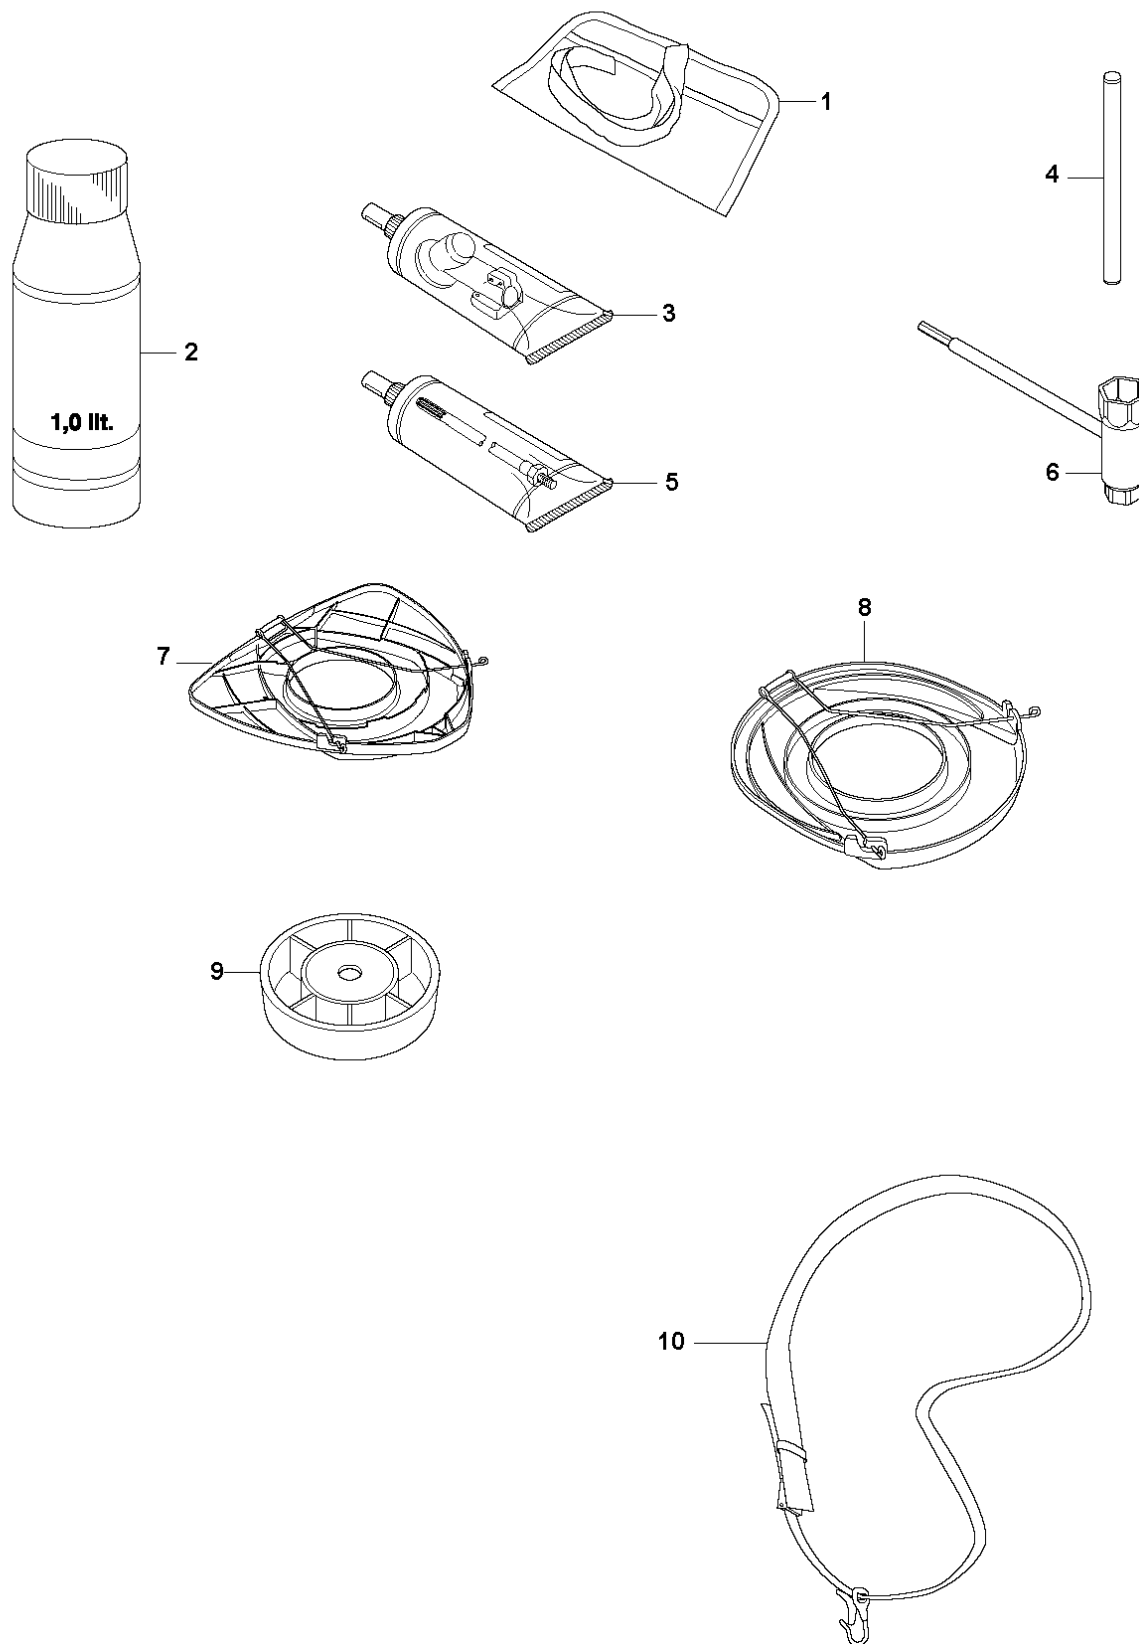

ACCESSORIES

535 LS

Ref	Part No	Description	Remark	QTY KIT	
1	501 32 04-02	SAW BLADE GUARD	Incl. Pos. 2-7	1	
2	574 53 06-01	CLAMP	Spare part incl. Screws Pos. 3	1	1
3	573 99 43-04	SCREW IHSCFMO	Captive Screw M5	2	1, 2
4	501 32 08-01	ADAPTER		1	1
5	574 53 26-01	BLADE GUARD	Incl. Pos. 6-7	1	1
6	503 20 02-16	SCREW IHSCFM		4	1, 5
7	574 03 95-01	LOCK NUT		4	1, 5
8	503 21 07-16	SCREW IHSCFT	535 RX, 535 RXT	1	13
8	503 21 68-25	SCREW IHSCFT	535 LS, 535 RJ	1	13
9	503 79 88-02	BLADE		1	13
10	544 12 45-01	RETAINER	535 LS, 535 RJ	1	13
11	537 38 72-01	SNAP LOCKING		4	13
12	537 39 63-01	SPLASH GUARD	535 RX, 535 RXT	1	13
12	537 39 63-03	SPLASH GUARD	535 LS, 535 RJ	1	
13	537 33 16-01	COMBINATION GUARD	535 RX, 535 RXT	1	
13	537 33 16-03	SPLASH GUARD	535 LS, 535 RJ	1	
14	503 21 68-25	SCREW IHSCFT		1	17
15	503 79 88-02	BLADE		1	17
16	544 12 45-01	RETAINER		1	17
17	537 34 94-03	TRIMMER GUARD ASSY	535 LS, 535 RJ	1	
18	503 21 68-25	SCREW IHSCFT		1	20
19	503 79 88-02	BLADE		1	20
20	502 44 81-01	TRIMMER GUARD ASSY		1	

R2 535 RX, 535 RJ, 535 RXT, 535 LS
ACCESSORIES