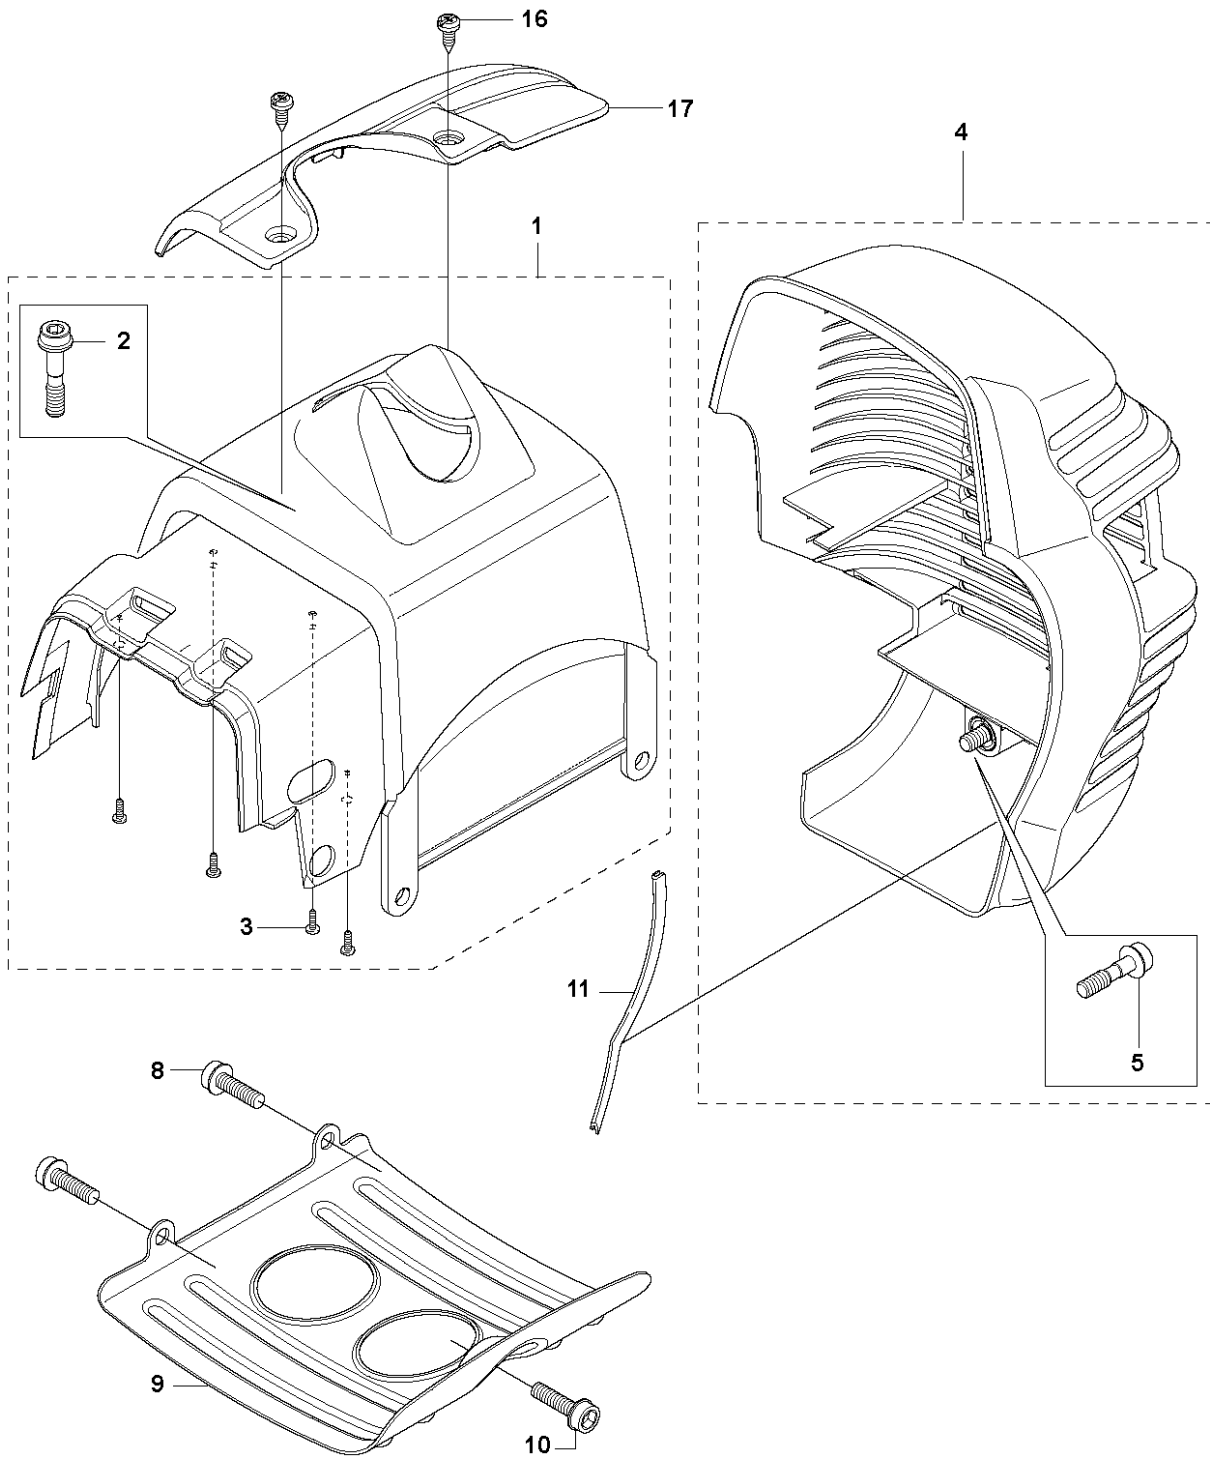

G 535 RX, 535 RJ, 535 RXT, 535 LS
CYLINDER COVER

- 12 —
- 13 —
- 14 —
- 15 —

CYLINDER COVER

535 LS

Ref	Part No	Description	Remark	QTY	KIT
1	544 16 01-03	CYLINDER COVER	Spare part incl. Screws Pos. 2	1	
2	573 99 43-04	SCREW IHSCFMO	Captive screws	1	1
3	503 21 29-10	SCREW CCRPANT		4	1
4	537 42 51-02	HEAT PROTECTOR	Spare part incl. Screws Pos. 5	1	
5	574 47 70-03	SCREW IHSCFMO	Captive screws	1	4
8	503 21 75-16	SCREW IHSCFT		2	
9	537 35 72-01	PROTECTIVE PLATE		1	
10	503 21 75-16	SCREW IHSCFT		1	
11	544 02 98-01	BAR		1	
12	576 99 86-10	LABEL	535 RXT	1	
13	576 99 86-11	LABEL	535 RX	1	
14	576 99 86-12	LABEL	535 RJ	1	
15	576 99 86-13	LABEL	535 LS	1	
16	503 21 35-02	SCREW	535 RJ, 535 LS	2	
17	502 43 39-01	ARM PROTECTION	535 RJ, 535 LS	1