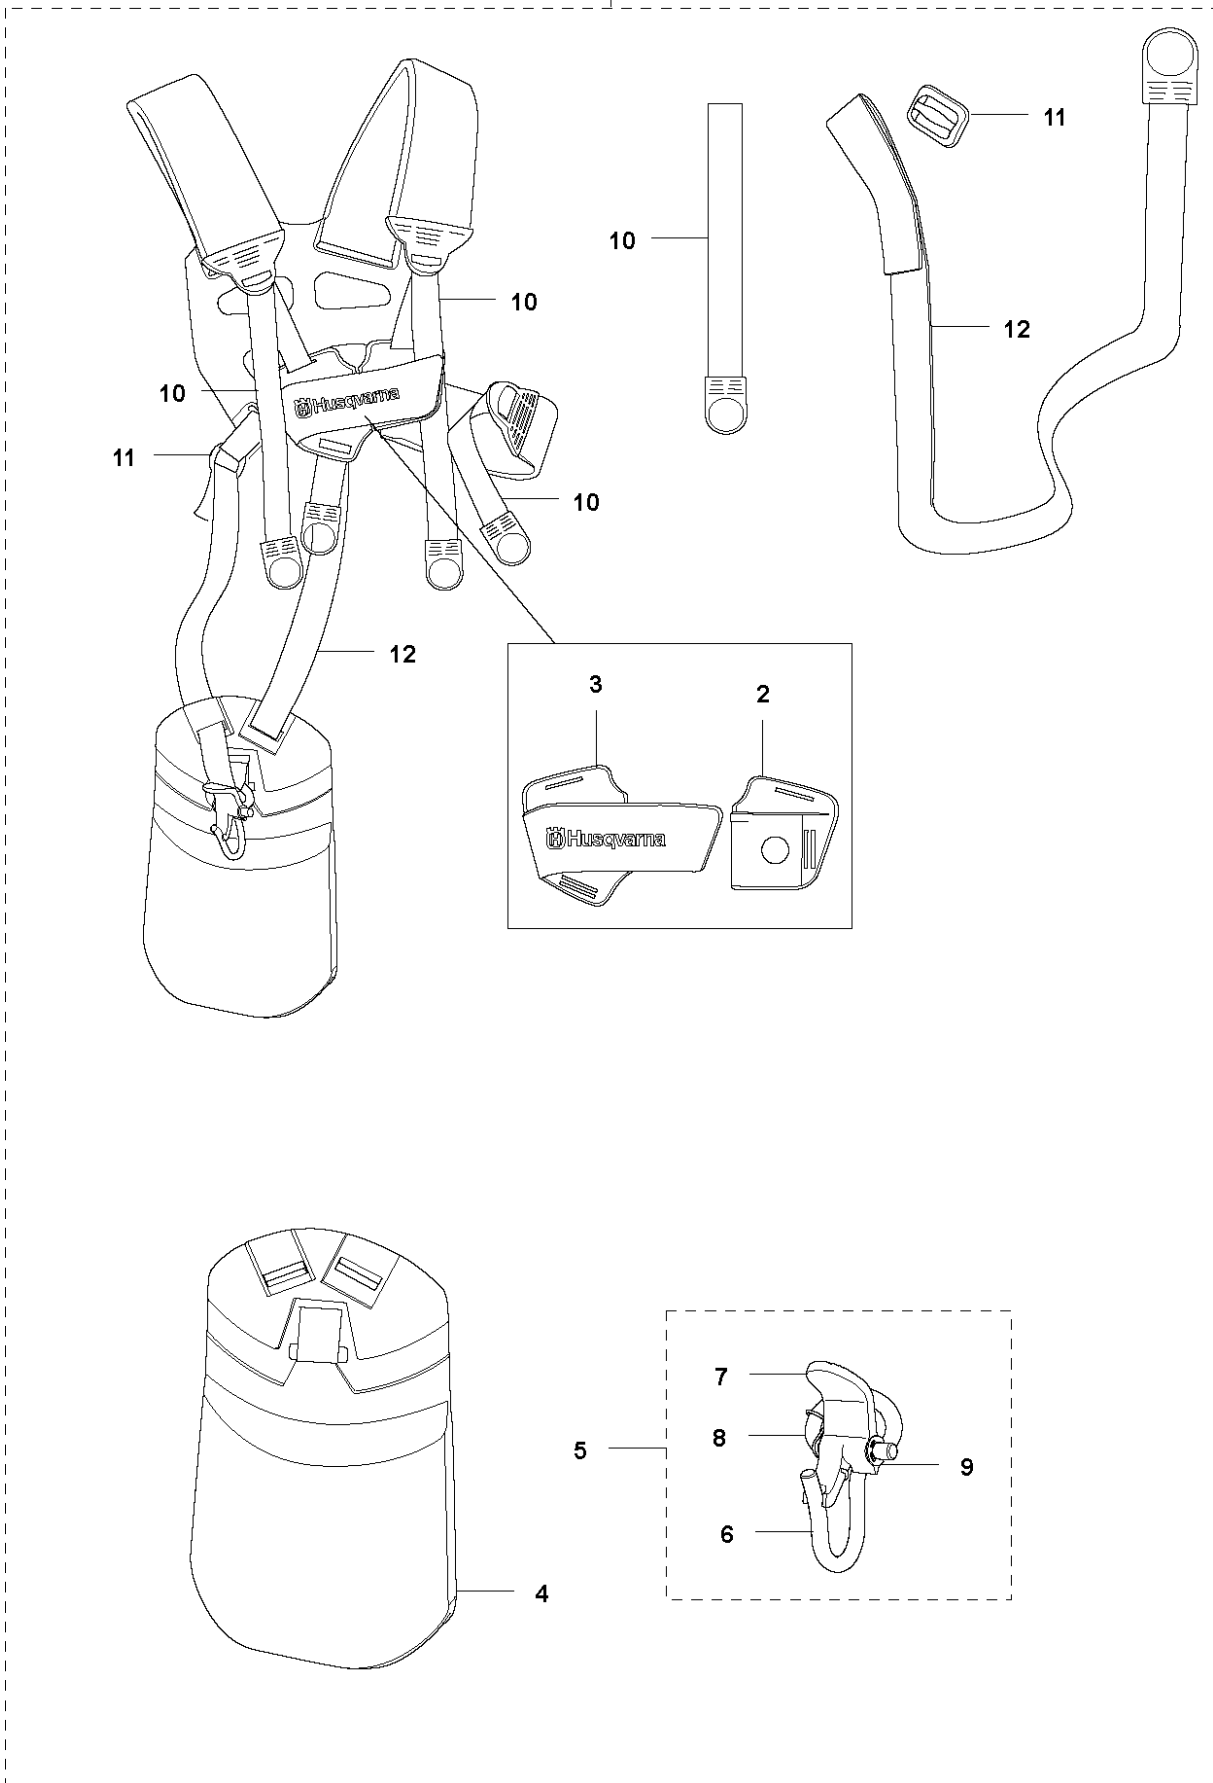

ACCESSORIES

535 LS

Ref	Part No	Description	Remark	QTY KIT
1	501 19 22-01	TOOL		1
2	531 00 92-48	FILTER OIL	Oil Airfilter	1
3	503 97 64-01	GREASE		1
4	502 28 59-01	STOP		1
5	503 80 17-01	GREASE		1
6	537 36 21-01	COMBINATION WRENCH		1
7	544 35 91-01	TRANSPORT GUARD		1
8	537 31 29-01	TRANSPORT GUARD	200-275 mm	1
9	503 89 01-02	SUPPORT CUP		1
10	537 21 62-01	HARNESS		1
10	537 21 62-02	HARNESS	USA	1

S DUO BALANCE 35
HARNESS

1