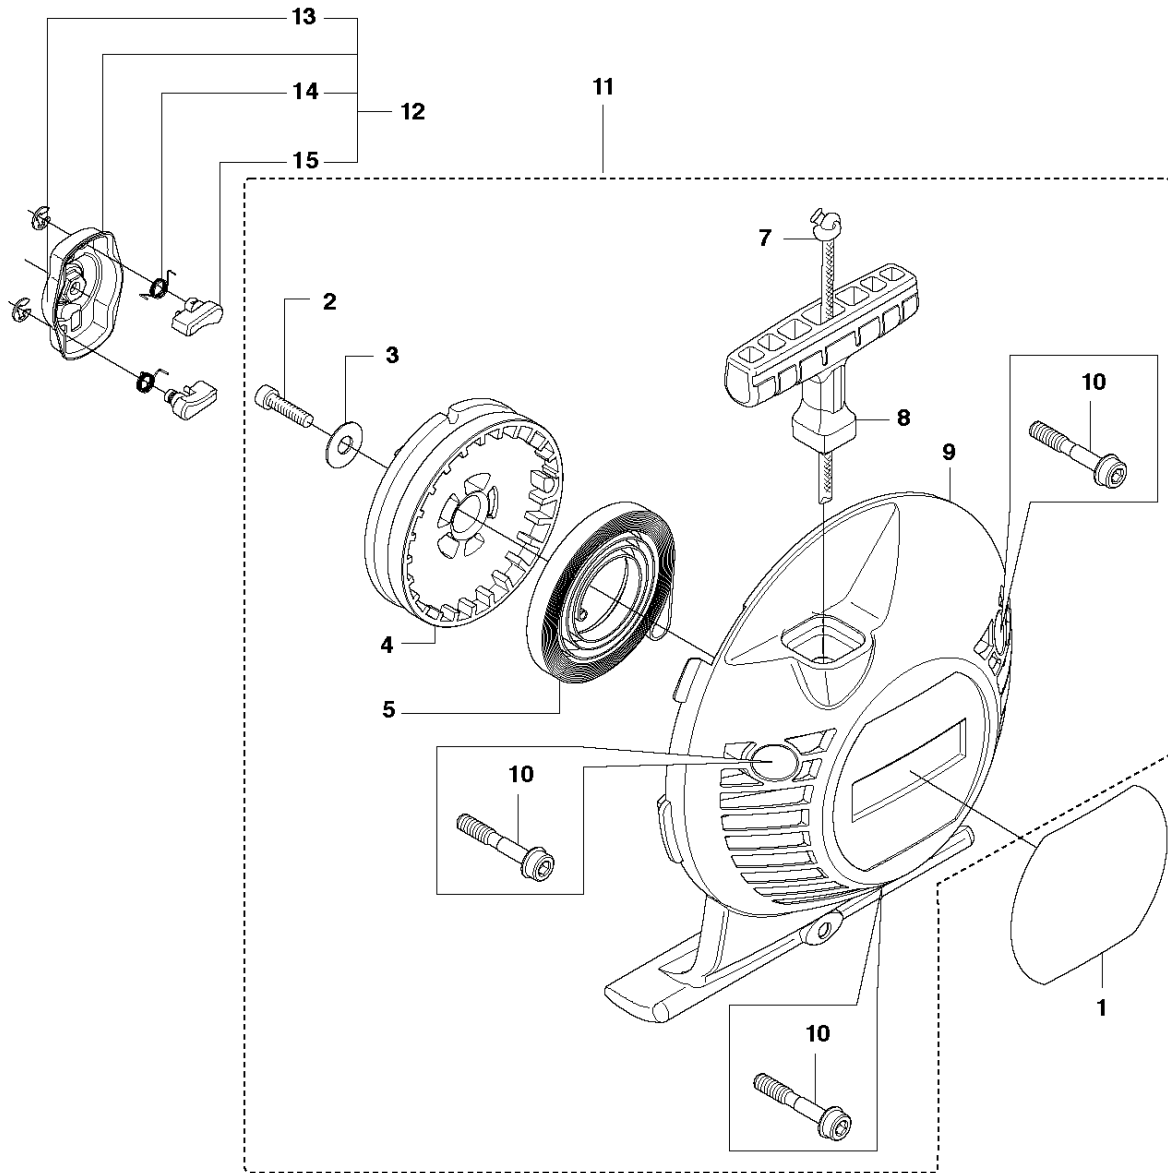

J 535 RX, 535 RJ, 535 RXT, 535 LS
CARBURETOR & AIR FILTER

CARBURETOR & AIR FILTER

535 LS

Ref	Part No	Description	Remark	QTY	KIT
1	537 37 12-02	INSULATION WALL		1	
2	537 37 11-01	SLEEVE		1	1
3	544 01 91-01	TUBULAR RIVET		1	1
4	537 33 43-01	INLET PIPE		1	
5	537 37 38-03	TUBULAR RIVET		2	1
6	503 20 03-16	SCREW IHSCFM		2	
7	503 49 71-01	GASKET		1	
8	581 16 75-01	CARBURETTOR	(ZAMA C1Q-EL36)	1	
9	503 23 10-06	WASHER		1	
10	503 20 03-20	SCREW IHSCFM		1	
11	544 02 58-01	BAR		1	16
12	537 33 71-01	CHOKE CONTROL		1	16
13	503 21 29-06	SCREW CCRPANT		1	16
14	537 35 58-01	LEVER		1	16
15	544 37 27-01	SLEEVING BRACKET		1	
16	537 31 41-01	FILTER HOLDER		1	
17	503 21 75-50	SCREW IHSCFT		2	
18	537 33 72-01	FILTER		1	
19	537 31 42-01	FRAME		1	
20	537 31 44-01	FILTER COVER		1	
21	537 38 72-01	SNAP LOCKING		2	
22	544 01 47-01	BELLOWS		1	16
23	544 01 46-01	LEVER		1	16
24	503 21 29-06	SCREW CCRPANT		1	16
25	537 34 90-01	LEVER		1	
26	537 34 13-01	AIR DUCT		1	

K 535 RX, 535 RJ, 535 RXT, 535 LS
STARTER

STARTER

535 LS

Ref	Part No	Description	Remark	QTY	KIT
1	577 22 36-02	DECAL		1	
2	503 21 79-20	SCREW IH SCT		1	11
3	535 07 23-01	WASHER		1	11
4	537 32 50-02	STARTER PULLEY		1	11
5	503 85 99-01	RECOIL SPRING		1	11
7	505 30 51-25	STARTER CORD		1	11
8	503 54 39-01	STARTER HANDLE		1	11
9	544 10 25-02	STARTER	Spare part adapted for captive screws	1	11
10	573 99 43-05	SCREW IH SCFMO	Captive screws	3	
11	537 21 47-07	STARTER ASSY		1	
12	503 87 33-05	STARTER PAWL		1	
13	735 31 08-20	E-CLIP		2	12
14	503 87 36-01	SPRING		1	12
15	503 87 35-02	STARTER PAWL		2	12