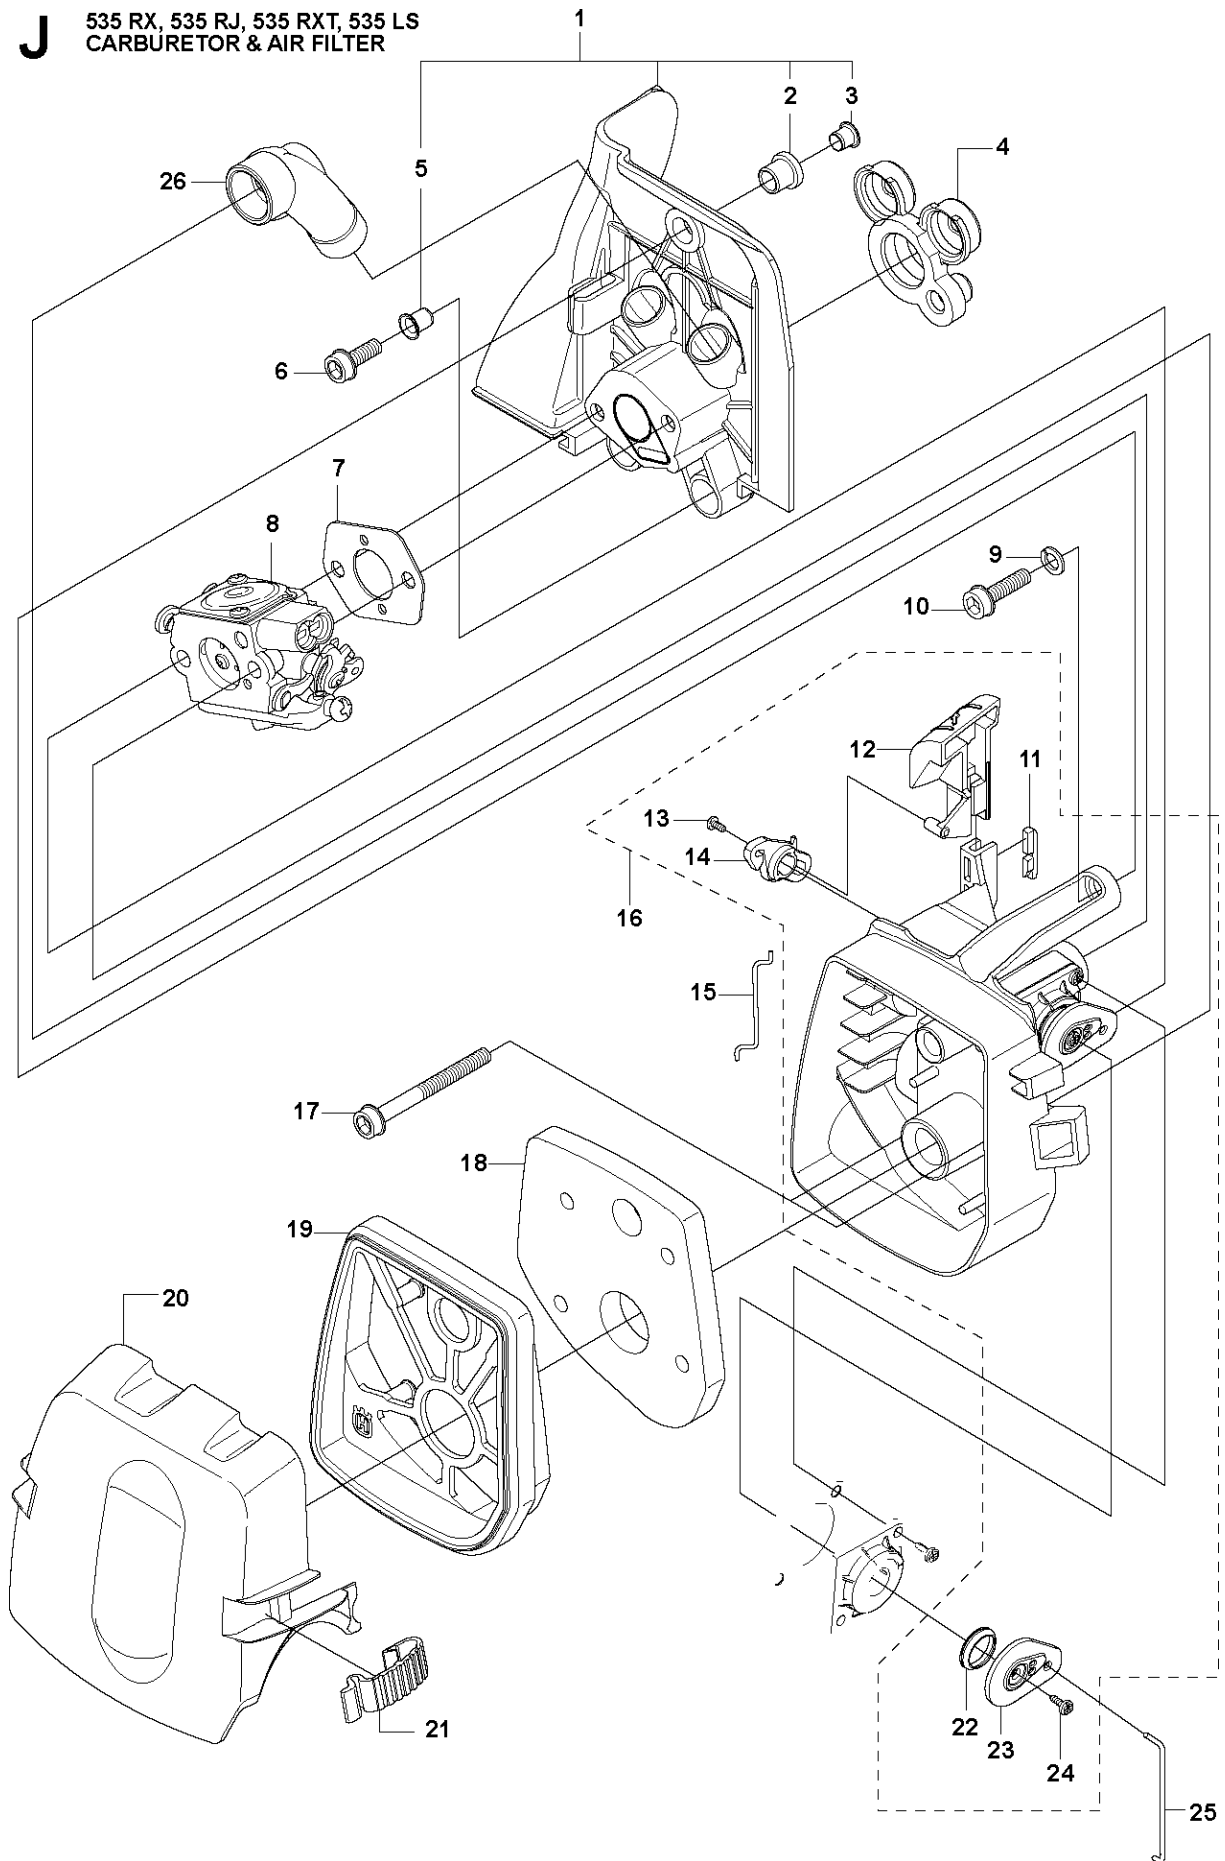

J 535 RX, 535 RJ, 535 RXT, 535 LS
CARBURETOR & AIR FILTER

CARBURETOR & AIR FILTER

535 LS

Ref	Part No	Description	Remark	QTY	KIT
1	537 37 12-02	INSULATION WALL		1	
2	537 37 11-01	SLEEVE		1	1
3	544 01 91-01	TUBULAR RIVET		1	1
4	537 33 43-01	INLET PIPE		1	
5	537 37 38-03	TUBULAR RIVET		2	1
6	503 20 03-16	SCREW IHSCFM		2	
7	503 49 71-01	GASKET		1	
8	581 16 75-01	CARBURETTOR	(ZAMA C1Q-EL36)	1	
9	503 23 10-06	WASHER		1	
10	503 20 03-20	SCREW IHSCFM		1	
11	544 02 58-01	BAR		1	16
12	537 33 71-01	CHOKE CONTROL		1	16
13	503 21 29-06	SCREW CCRPANT		1	16
14	537 35 58-01	LEVER		1	16
15	544 37 27-01	SLEEVING BRACKET		1	
16	537 31 41-01	FILTER HOLDER		1	
17	503 21 75-50	SCREW IHSCFT		2	
18	537 33 72-01	FILTER		1	
19	537 31 42-01	FRAME		1	
20	537 31 44-01	FILTER COVER		1	
21	537 38 72-01	SNAP LOCKING		2	
22	544 01 47-01	BELLOWS		1	16
23	544 01 46-01	LEVER		1	16
24	503 21 29-06	SCREW CCRPANT		1	16
25	537 34 90-01	LEVER		1	
26	537 34 13-01	AIR DUCT		1	