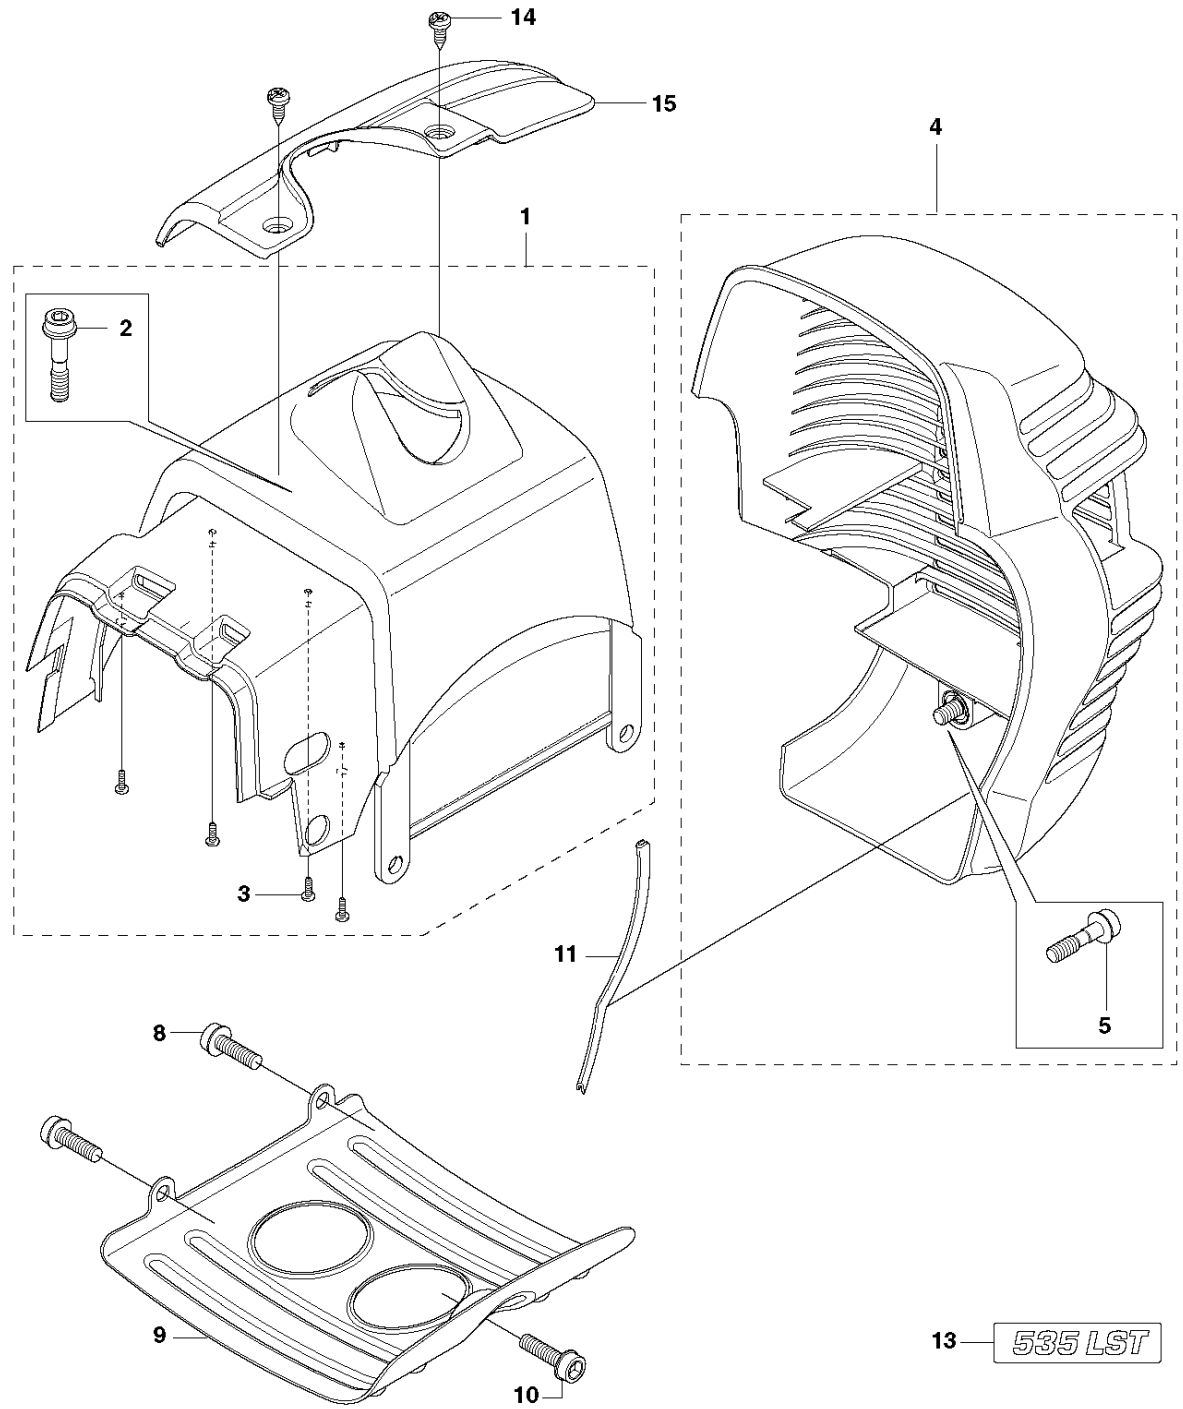

F 535 LST
CLUTCH

CLUTCH

535 LST

Ref	Part No	Description	Remark	QTY	KIT
1	544 11 97-01	COVER		1	
2	503 96 13-01	SCREW		2	
3	740 42 06-00	O-RING		2	
4	537 31 00-01	COVER		1	
5	537 32 27-01	ANTIVIBRATION ELEMENT		1	
6	725 53 33-55	SCREW IHSCM		1	
7	503 20 03-20	SCREW IHSCFM		3	
8	537 31 01-02	COMPRESSION SLEEVE		1	
9	735 31 14-00	CIRCLIP		1	
10	503 24 07-02	PARALLEL PIN		2	13
11	738 21 01-04	BALL BEARING		1	13
12	735 31 28-10	CIRCLIP		1	13
13	537 30 29-01	CLUTCH COVER		1	
14	589 44 72-01	CLUTCH DRUM		1	
15	503 20 03-20	SCREW IHSCFM		3	
16	537 41 81-01	SCREW		2	
17	537 41 57-01	WASHER		1	
18	537 42 72-01	SPRING		1	19
19	537 34 04-01	CLUTCH		1	
20	537 04 68-02	WASHER		1	

G 535 LST
CYLINDER COVER

CYLINDER COVER

535 LST

Ref	Part No	Description	Remark	QTY	KIT
1	544 16 01-03	CYLINDER COVER	Spare part incl. Screws Pos. 2	1	
2	573 99 43-04	SCREW IHSCFMO	Captive screws	1	1
3	503 21 29-10	SCREW CCRPANT		4	1
4	537 42 51-02	HEAT PROTECTOR	Spare part incl. Screws Pos. 5	1	
5	574 47 70-03	SCREW IHSCFMO	Captive screws	1	4
8	503 21 75-72	SCREW IHSCFT		2	
9	537 35 72-01	PROTECTIVE PLATE		1	
10	503 21 75-72	SCREW IHSCFT		1	
11	544 02 98-01	BAR		1	
13	576 99 86-24	LABEL		1	
14	503 21 35-02	SCREW		2	
15	502 43 39-01	ARM PROTECTION		1	