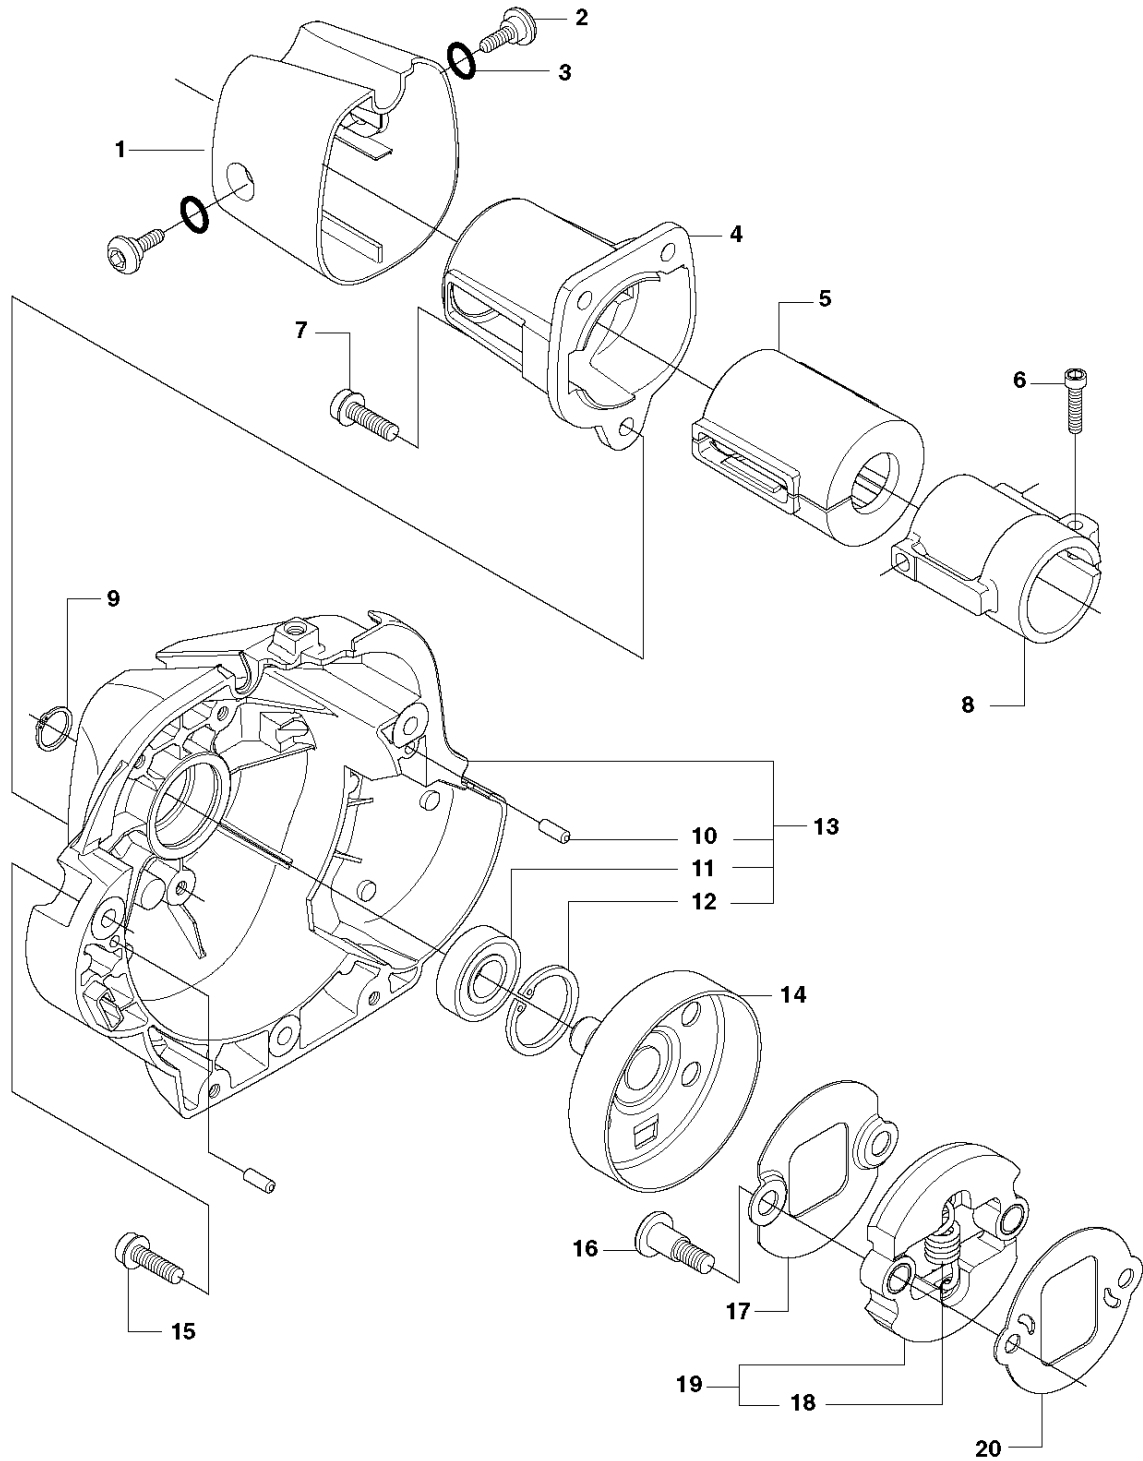

SHAFT

535 LST

Ref	Part No	Description	Remark	QTY KIT
1	503 88 88-01	TUBE		1
2	581 81 51-01	DRIVE SHAFT		1
3	589 29 51-01	LABEL		1

D 535 LST
THROTTLE CONTROLS

THROTTLE CONTROLS

535 LST

Ref	Part No	Description	Remark	QTY	KIT
1	503 91 81-01	THROTTLE LEVER		1	15
2	544 10 08-01	RECOIL SPRING		1	15
3	503 87 80-01	THROTTLE LOCKOUT		1	15
4	503 87 79-03	THROTTLE TRIGGER		1	15
5	503 96 14-01	ABSORBER		1	15
6	537 41 90-01	SWITCH		1	15
7	503 21 66-18	SCREW IHSCT		5	15
8	544 23 84-01	HANDLE HALF	Hard grip	1	15
9	544 23 85-01	HANDLE HALF	Hard grip	1	15
10	590 04 21-01	DAMPER		1	15
11	731 23 14-01	HEXAGON NUT		1	15
12	589 63 85-01	RETAINER		1	15
13	506 68 90-01	BOLT		1	15
14	590 04 21-01	DAMPER		1	15
15	544 14 36-08	CONTROL		1	
16	503 87 85-06	SHORT CIRCUIT CABLE		1	15, 18
17	544 17 17-02	THROTTLE CABLE ASSY		1	15, 18
18	544 14 49-01	WIRING ASSY		1	15
19	725 23 80-51	SCREW EHHM		1	
20	503 87 90-01	KNOB		1	
21	503 23 00-61	WASHER		1	
22	503 87 19-08	HANDLE		1	
23	502 19 71-01	SQUARE NUT		1	
24	503 94 03-01	DISTANCE		1	

F 535 LST
CLUTCH

CLUTCH

535 LST

Ref	Part No	Description	Remark	QTY	KIT
1	544 11 97-01	COVER		1	
2	503 96 13-01	SCREW		2	
3	740 42 06-00	O-RING		2	
4	537 31 00-01	COVER		1	
5	537 32 27-01	ANTIVIBRATION ELEMENT		1	
6	725 53 33-55	SCREW IHSCM		1	
7	503 20 03-20	SCREW IHSCFM		3	
8	537 31 01-02	COMPRESSION SLEEVE		1	
9	735 31 14-00	CIRCLIP		1	
10	503 24 07-02	PARALLEL PIN		2	13
11	738 21 01-04	BALL BEARING		1	13
12	735 31 28-10	CIRCLIP		1	13
13	537 30 29-01	CLUTCH COVER		1	
14	589 44 72-01	CLUTCH DRUM		1	
15	503 20 03-20	SCREW IHSCFM		3	
16	537 41 81-01	SCREW		2	
17	537 41 57-01	WASHER		1	
18	537 42 72-01	SPRING		1	19
19	537 34 04-01	CLUTCH		1	
20	537 04 68-02	WASHER		1	