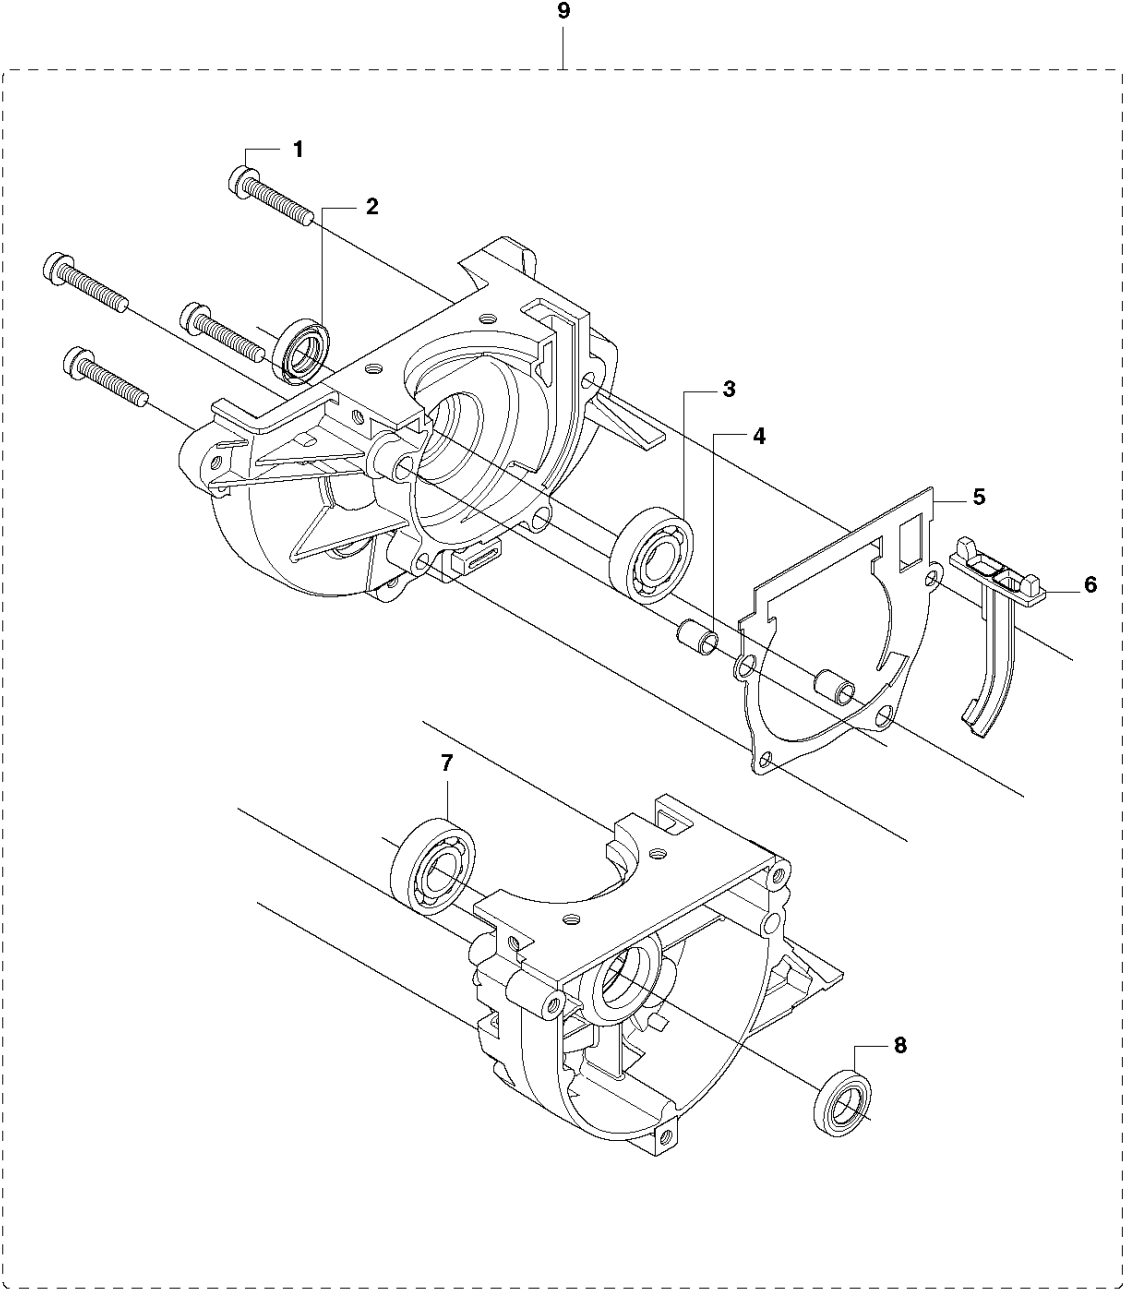

M 535 LST
CYLINDER PISTON

CYLINDER PISTON

535 LST

Ref	Part No	Description	Remark	QTY	KIT
1	725 53 33-55	SCREW IHSCM		4	8
2	503 28 90-54	PISTON RING		2	6,8
3	581 08 10-02	PISTON PIN		1	6,8
4	503 41 41-01	NEEDLE BEARING		1	6,8
5	737 44 10-00	SNAP RING		2	6,8
6	585 99 83-02	PISTON ASSY		1	8
7	537 33 30-02	GASKET		1	
8	574 36 43-01	CYLINDER ASSY		1	

N 535 LST
CRANK SHAFT

CRANKSHAFT

535 LST

Ref	Part No	Description	Remark	QTY	KIT
1	503 26 02-02	SEALING RING		1	8
2	738 21 01-10	BALL BEARING		1	8
3	537 29 76-01	CUP		1	8
4	503 41 41-01	NEEDLE BEARING		1	8
5	537 29 76-01	CUP		1	8
6	738 21 01-10	BALL BEARING		1	8
7	503 26 02-02	SEALING RING		1	8
8	544 03 90-01	CRANKSHAFT ASSY		1	

P 535 LST
CRANKCASE

CRANKCASE

535 LST

Ref	Part No	Description	Remark	QTY	KIT
1	503 20 02-30	SCREW IHSCFM		4	9
2	503 26 02-02	SEALING RING		1	9
3	738 21 01-10	BALL BEARING		1	9
4	593 80 60-01	GUIDE BUSHING		2	9
5	593 77 76-01	GASKET		1	9
6	537 32 42-01	INSERT		1	9
7	738 21 01-10	BALL BEARING		1	9
8	503 26 02-02	SEALING RING		1	9
9	544 03 89-01	CRANKCASE ASSY		1	