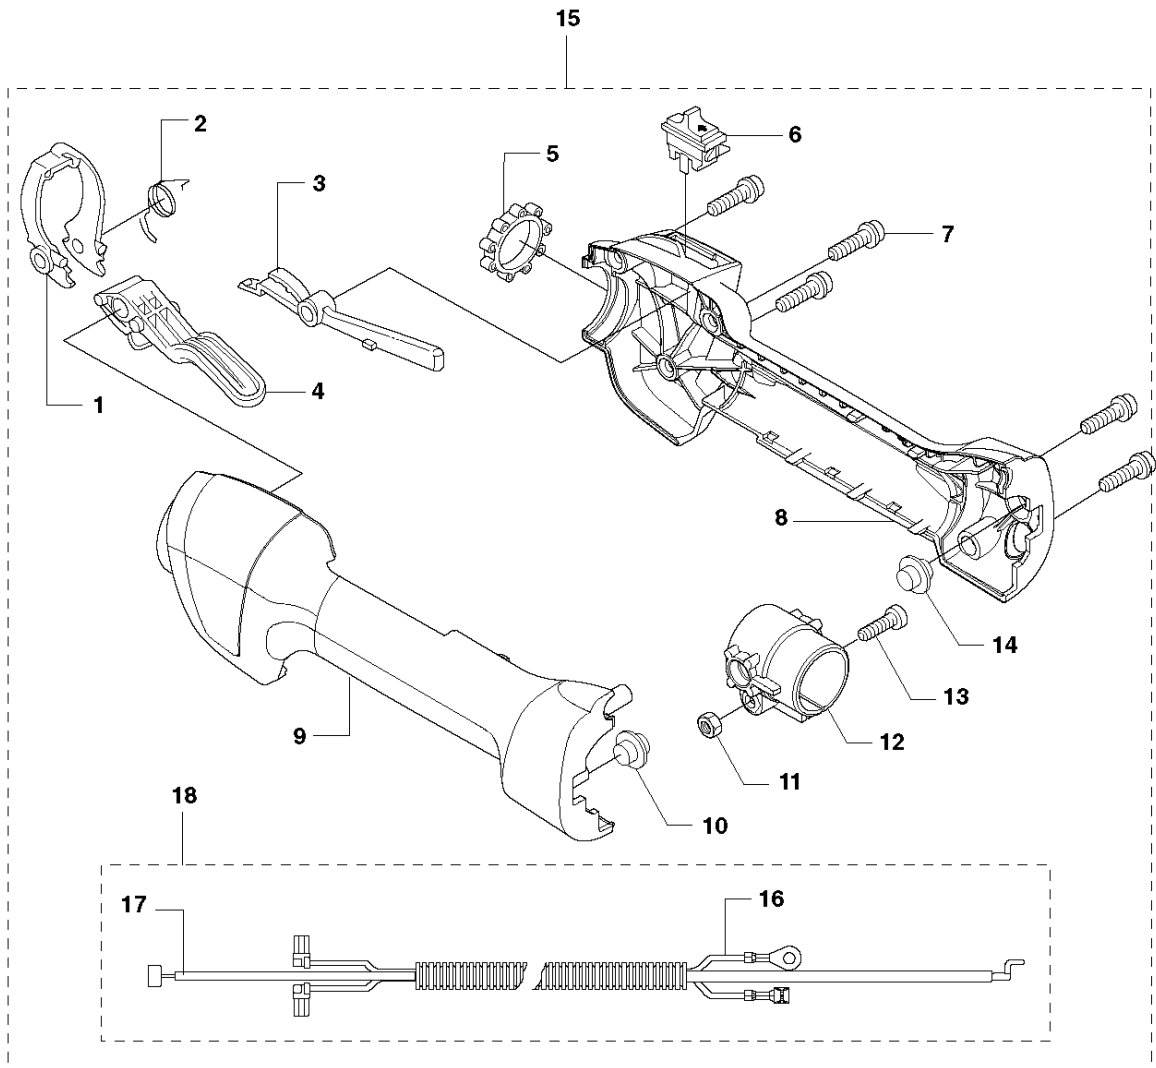

SPARE PARTS LIST

BRUSHCUTTERS/CLEARING SAWS

535 LST

A 535 LST
BEVEL GEAR

BEVEL GEAR

535 LST

Ref	Part No	Description	Remark	QTY	KIT
1	537 33 38-02	BEVEL GEAR		1	
2	503 85 63-01	NUT		1	1
3	537 28 56-01	SUPPORT FLANGE		1	1
4	537 29 26-01	CUP		1	1
5	537 23 49-01	DRIVER ASSY		1	1
6	735 31 28-10	CIRCLIP		1	1
7	503 25 24-01	BALL BEARING		1	1
8	738 21 98-00	BALL BEARING		1	1
9	503 20 15-01	SCREW		1	1
10	503 20 14-12	SCREW IHSCFMO		1	1
11	503 20 07-25	SCREW IHSCFM		1	1
12	738 21 99-00	BALL BEARING		1	1
13	738 21 99-02	BALL BEARING		1	1
14	735 31 11-00	CIRCLIP		1	1
15	735 31 25-10	CIRCLIP		1	1
16	503 20 20-07	SCREW IHSCM		1	18
17	503 20 14-12	SCREW IHSCFMO		1	18
18	574 30 69-04	CLAMP		1	1

SHAFT

535 LST

Ref	Part No	Description	Remark	QTY KIT
1	503 88 88-01	TUBE		1
2	581 81 51-01	DRIVE SHAFT		1
3	589 29 51-01	LABEL		1

D 535 LST
THROTTLE CONTROLS

THROTTLE CONTROLS

535 LST

Ref	Part No	Description	Remark	QTY	KIT
1	503 91 81-01	THROTTLE LEVER		1	15
2	544 10 08-01	RECOIL SPRING		1	15
3	503 87 80-01	THROTTLE LOCKOUT		1	15
4	503 87 79-03	THROTTLE TRIGGER		1	15
5	503 96 14-01	ABSORBER		1	15
6	537 41 90-01	SWITCH		1	15
7	503 21 66-18	SCREW IHSCT		5	15
8	544 23 84-01	HANDLE HALF	Hard grip	1	15
9	544 23 85-01	HANDLE HALF	Hard grip	1	15
10	590 04 21-01	DAMPER		1	15
11	731 23 14-01	HEXAGON NUT		1	15
12	589 63 85-01	RETAINER		1	15
13	506 68 90-01	BOLT		1	15
14	590 04 21-01	DAMPER		1	15
15	544 14 36-08	CONTROL		1	
16	503 87 85-06	SHORT CIRCUIT CABLE		1	15, 18
17	544 17 17-02	THROTTLE CABLE ASSY		1	15, 18
18	544 14 49-01	WIRING ASSY		1	15
19	725 23 80-51	SCREW EHHM		1	
20	503 87 90-01	KNOB		1	
21	503 23 00-61	WASHER		1	
22	503 87 19-08	HANDLE		1	
23	502 19 71-01	SQUARE NUT		1	
24	503 94 03-01	DISTANCE		1	