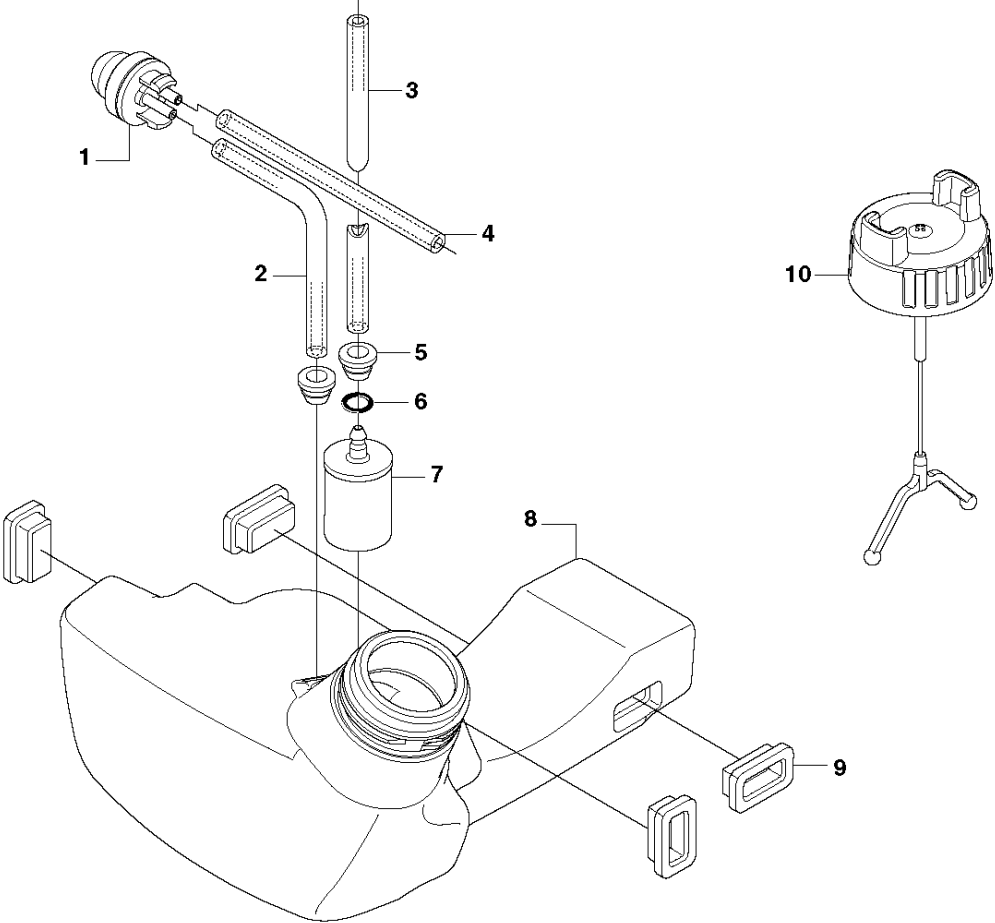

E 535 LST
FUEL TANK

FUEL TANK

535 LST

Ref	Part No	Description	Remark	QTY KIT
1	503 93 66-01	PURGE		1
2	537 04 24-12	FUEL HOSE		1
3	537 05 23-01	FUEL HOSE		1
4	537 04 24-12	FUEL HOSE		1
5	503 73 58-01	BUSHING		2
6	537 18 49-01	O-RING		1
7	503 44 32-01	FUEL FILTER		1
8	544 32 88-01	TANK ASSY		1
9	503 91 10-01	SUSPENSION		4
10	544 88 97-01	TANK CAP		1