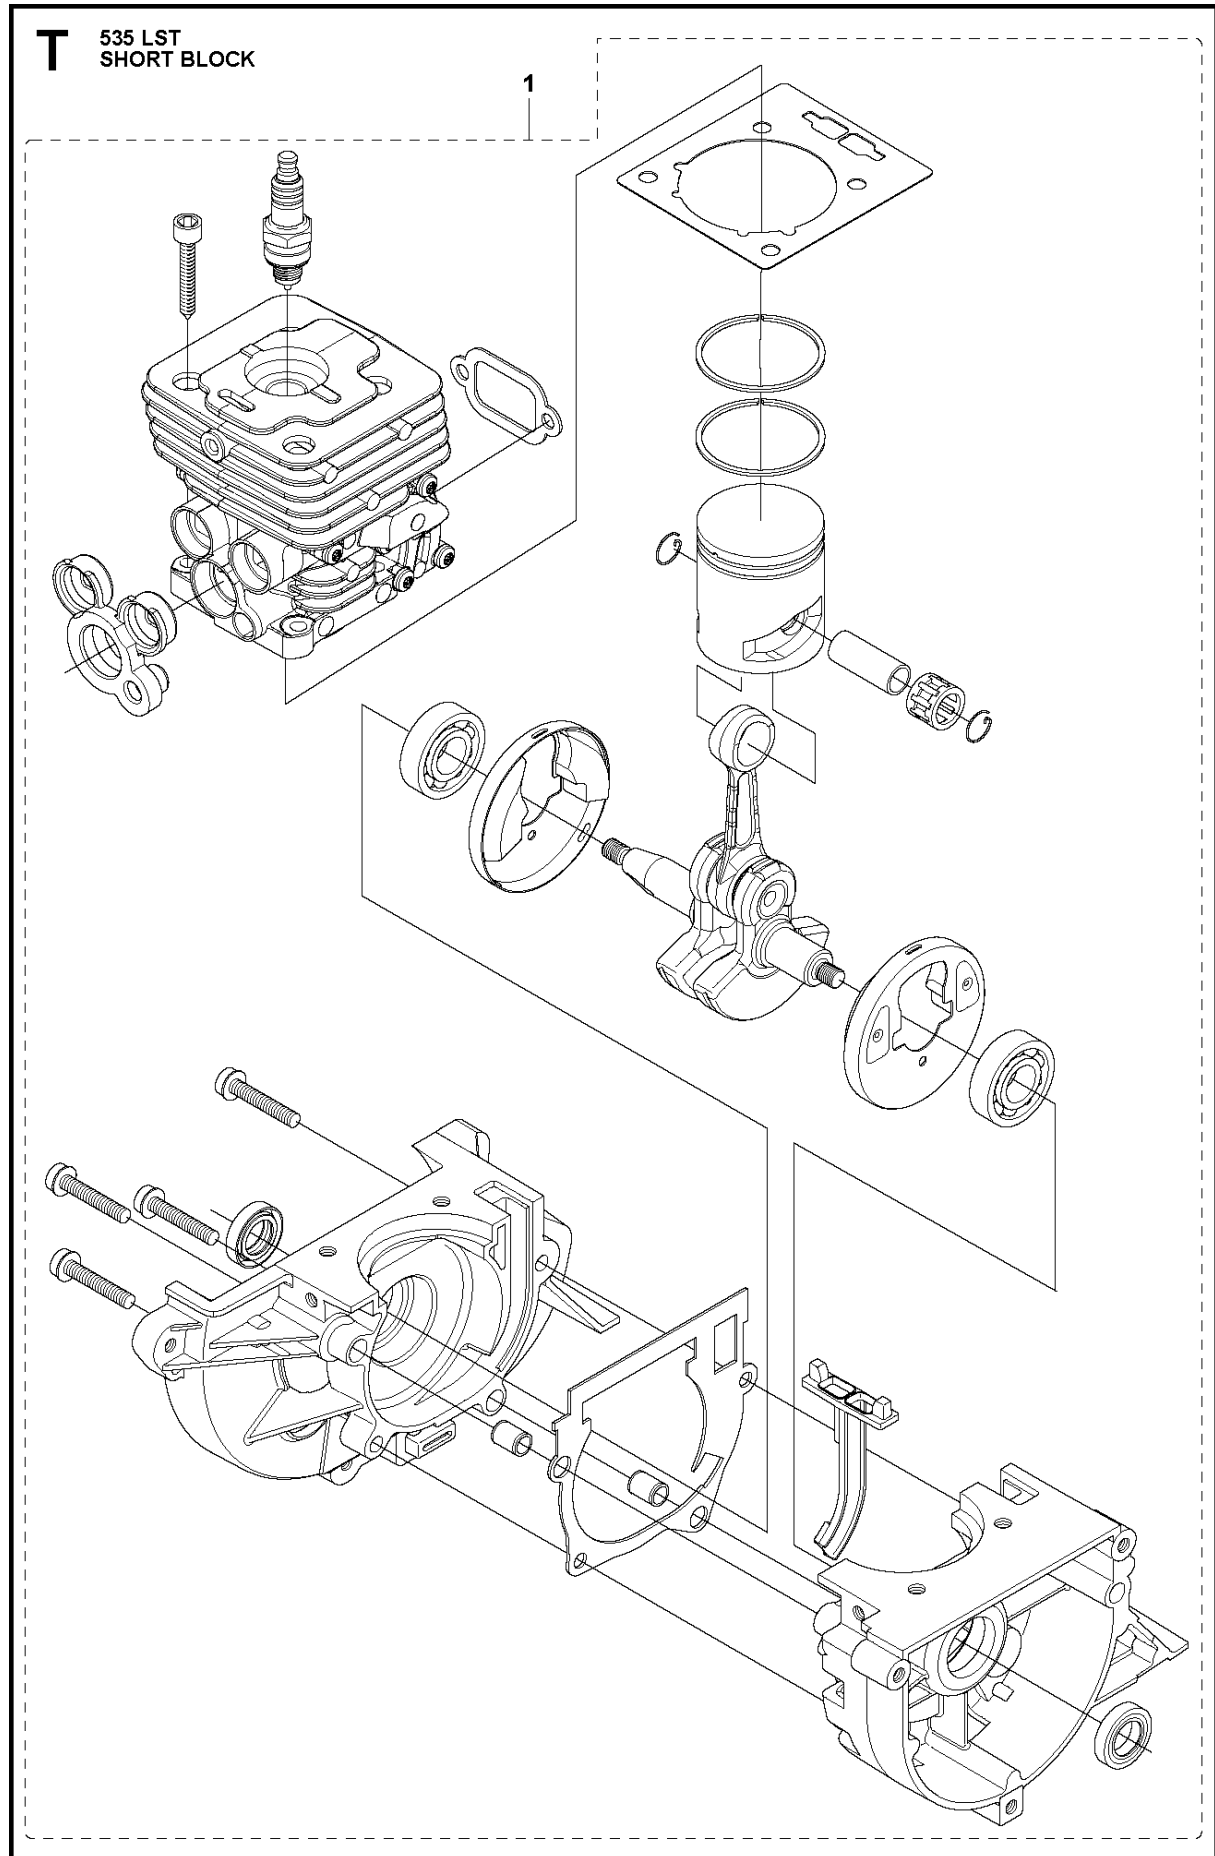

R1 535 LST
ACCESSORIES

ACCESSORIES

535 LST

Ref	Part No	Description	Remark	QTY	KIT
8	588 11 79-01	COMBINATION GUARD		1	
9	503 79 88-01	BLADE		1	8
10	576 27 56-01	SCREW ITXSCFT		1	8
11	501 13 67-03	GUARD		1	
12	521 00 06-01	NUT		2	11
13	574 39 56-01	BLADE		1	11
14	502 84 39-01	SCREW		2	11

Ref	Part No	Description	Remark	QTY KIT
1	576 79 68-01	SHORT BLOCK	Assembled	1

CARBURETOR DETAILS

535 LST

Ref	Part No	Description	Remark	QTY	KIT
1	581 16 75-01	CARBURETTOR		1	
2	503 47 92-01	SCREW		1	1
3	537 41 72-01	VALVE		1	1
4	544 37 24-01	SPRING		1	1
5	503 48 05-01	SCREW		2	1
6	503 97 43-01	COVER		1	1
7	537 04 89-01	DIAPHRAGM		1	1, 43
8	537 02 04-01	GASKET		1	1, 43
9	503 53 56-01	PLUG WELCH		1	1
10	581 89 95-01	MAIN NOZZLE		1	1
11	503 48 01-01	SCREW		1	1
12	503 48 00-01	PIN RETAINING SCREW		1	1
13	503 66 59-01	LEVER		1	1
14	503 47 97-01	VALVE		1	1
15	503 47 81-01	SPRING		1	1
16	544 37 22-01	SHAFT ASSY		1	1
17	537 37 03-01	VALVE		1	1
18	503 48 18-01	SCREW		1	1
19	544 37 26-01	SPRING		1	1
20	544 37 25-01	LEVER		1	1
21	544 42 70-01	COLLAR		1	1
23	537 01 26-01	SPRING		1	1
24	537 01 25-01	BALL		1	1
25	503 48 13-01	STRAINER		1	1
26	544 37 23-01	LEVER		1	1
27	503 47 90-01	SCREW		1	1
28	537 41 69-01	SCREW		1	1
29	537 41 70-01	LIMITER CAP		2	1
30	581 89 93-01	SCREW		1	1
31	537 38 52-01	CLIP		1	1
32	537 38 50-01	CLIP		1	1
33	537 41 73-01	LEVER		1	1
34	576 74 66-01	SPRING		1	1
35	537 41 74-01	LEVER		1	1
36	502 07 84-01	SCREW		1	1
37	537 02 00-01	DIAPHRAGM PUMP		1	1, 43
38	537 02 01-01	GASKET		1	1, 43
39	537 41 68-01	COVER		1	1
40	537 02 07-01	SCREW		1	1
41	503 48 11-01	PIECE		1	1
42	503 47 96-01	SCREW		1	1
43	531 00 45-52	GASKET KIT		1	
44	544 37 21-01	SHAFT ASSY		1	1