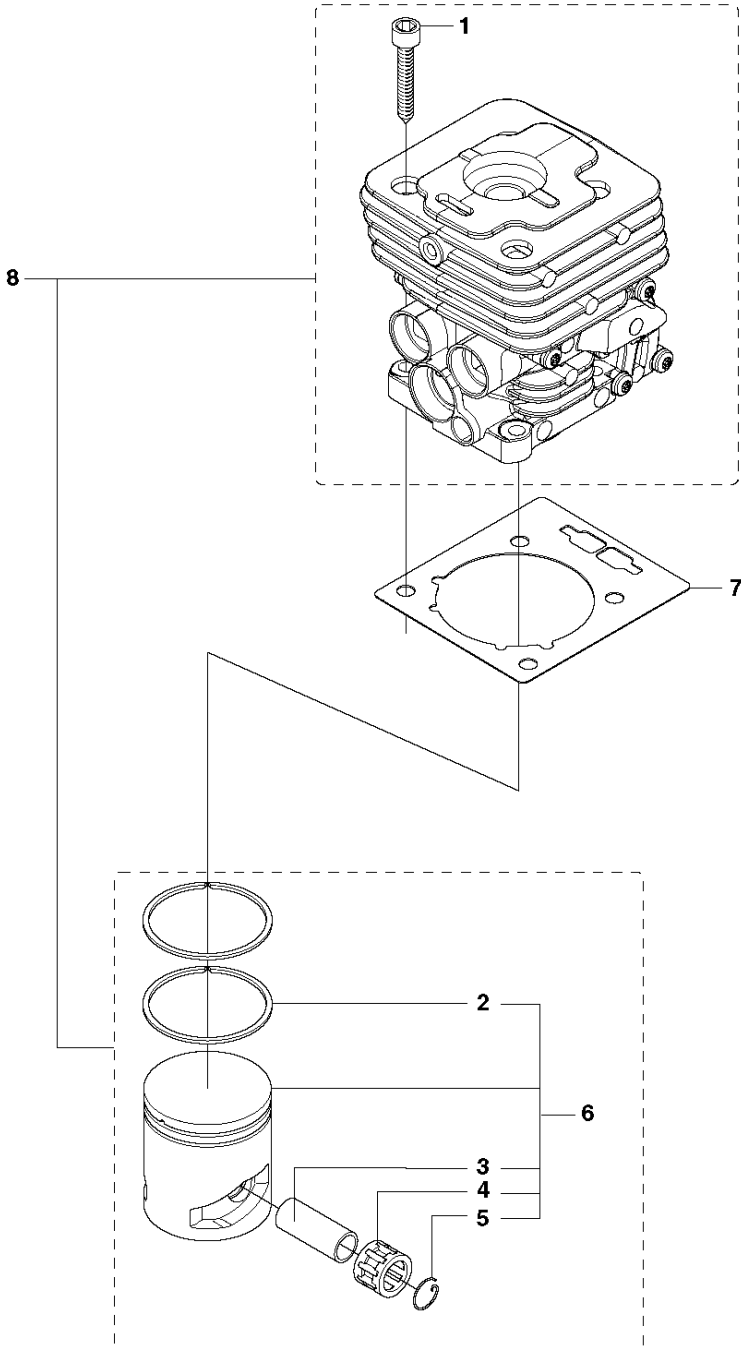

K 535 LST
STARTER

STARTER

535 LST

Ref	Part No	Description	Remark	QTY	KIT
1	577 22 36-02	DECAL		1	
2	503 21 79-20	SCREW IH SCT		1	11
3	503 23 00-80	WASHER		1	11
4	537 32 50-03	STARTER PULLEY		1	11
5	503 85 99-01	RECOIL SPRING		1	11
7	505 30 51-25	STARTER CORD		1	11
8	503 54 39-01	STARTER HANDLE		1	11
9	544 10 25-02	STARTER	Spare part adapted for captive screws	1	11
10	573 99 43-05	SCREW IH SCFMO	Captive screws	3	
11	537 21 47-07	STARTER ASSY		1	
12	503 87 33-05	STARTER PAWL		1	
13	735 31 08-20	E-CLIP		2	12
14	503 87 36-01	SPRING		1	12
15	544 01 14-01	STARTER PAWL		2	12

L 535 LST
IGNITION

IGNITION SYSTEM

535 LST

Ref	Part No	Description	Remark	QTY KIT
1	503 21 66-18	SCREW IHSCT		2
2	544 12 70-02	IGNITION MODULE		1
3	503 23 51-09	SPARK PLUG	CH RCJ6Y (Ø =14 mm)	1
4	537 24 96-02	FLYWHEEL		1
5	731 71 16-51	HEXAGON NUT FLANGE		1
6	587 21 22-01	CONTACT SPRING		1

M 535 LST
CYLINDER PISTON

CYLINDER PISTON

535 LST

Ref	Part No	Description	Remark	QTY	KIT
1	725 53 33-55	SCREW IHSCM		4	8
2	503 28 90-54	PISTON RING		2	6,8
3	581 08 10-02	PISTON PIN		1	6,8
4	503 41 41-01	NEEDLE BEARING		1	6,8
5	737 44 10-00	SNAP RING		2	6,8
6	585 99 83-02	PISTON ASSY		1	8
7	537 33 30-02	GASKET		1	
8	574 36 43-01	CYLINDER ASSY		1	

N 535 LST
CRANK SHAFT

CRANKSHAFT

535 LST

Ref	Part No	Description	Remark	QTY	KIT
1	503 26 02-02	SEALING RING		1	8
2	738 21 01-10	BALL BEARING		1	8
3	537 29 76-01	CUP		1	8
4	503 41 41-01	NEEDLE BEARING		1	8
5	537 29 76-01	CUP		1	8
6	738 21 01-10	BALL BEARING		1	8
7	503 26 02-02	SEALING RING		1	8
8	544 03 90-01	CRANKSHAFT ASSY		1	