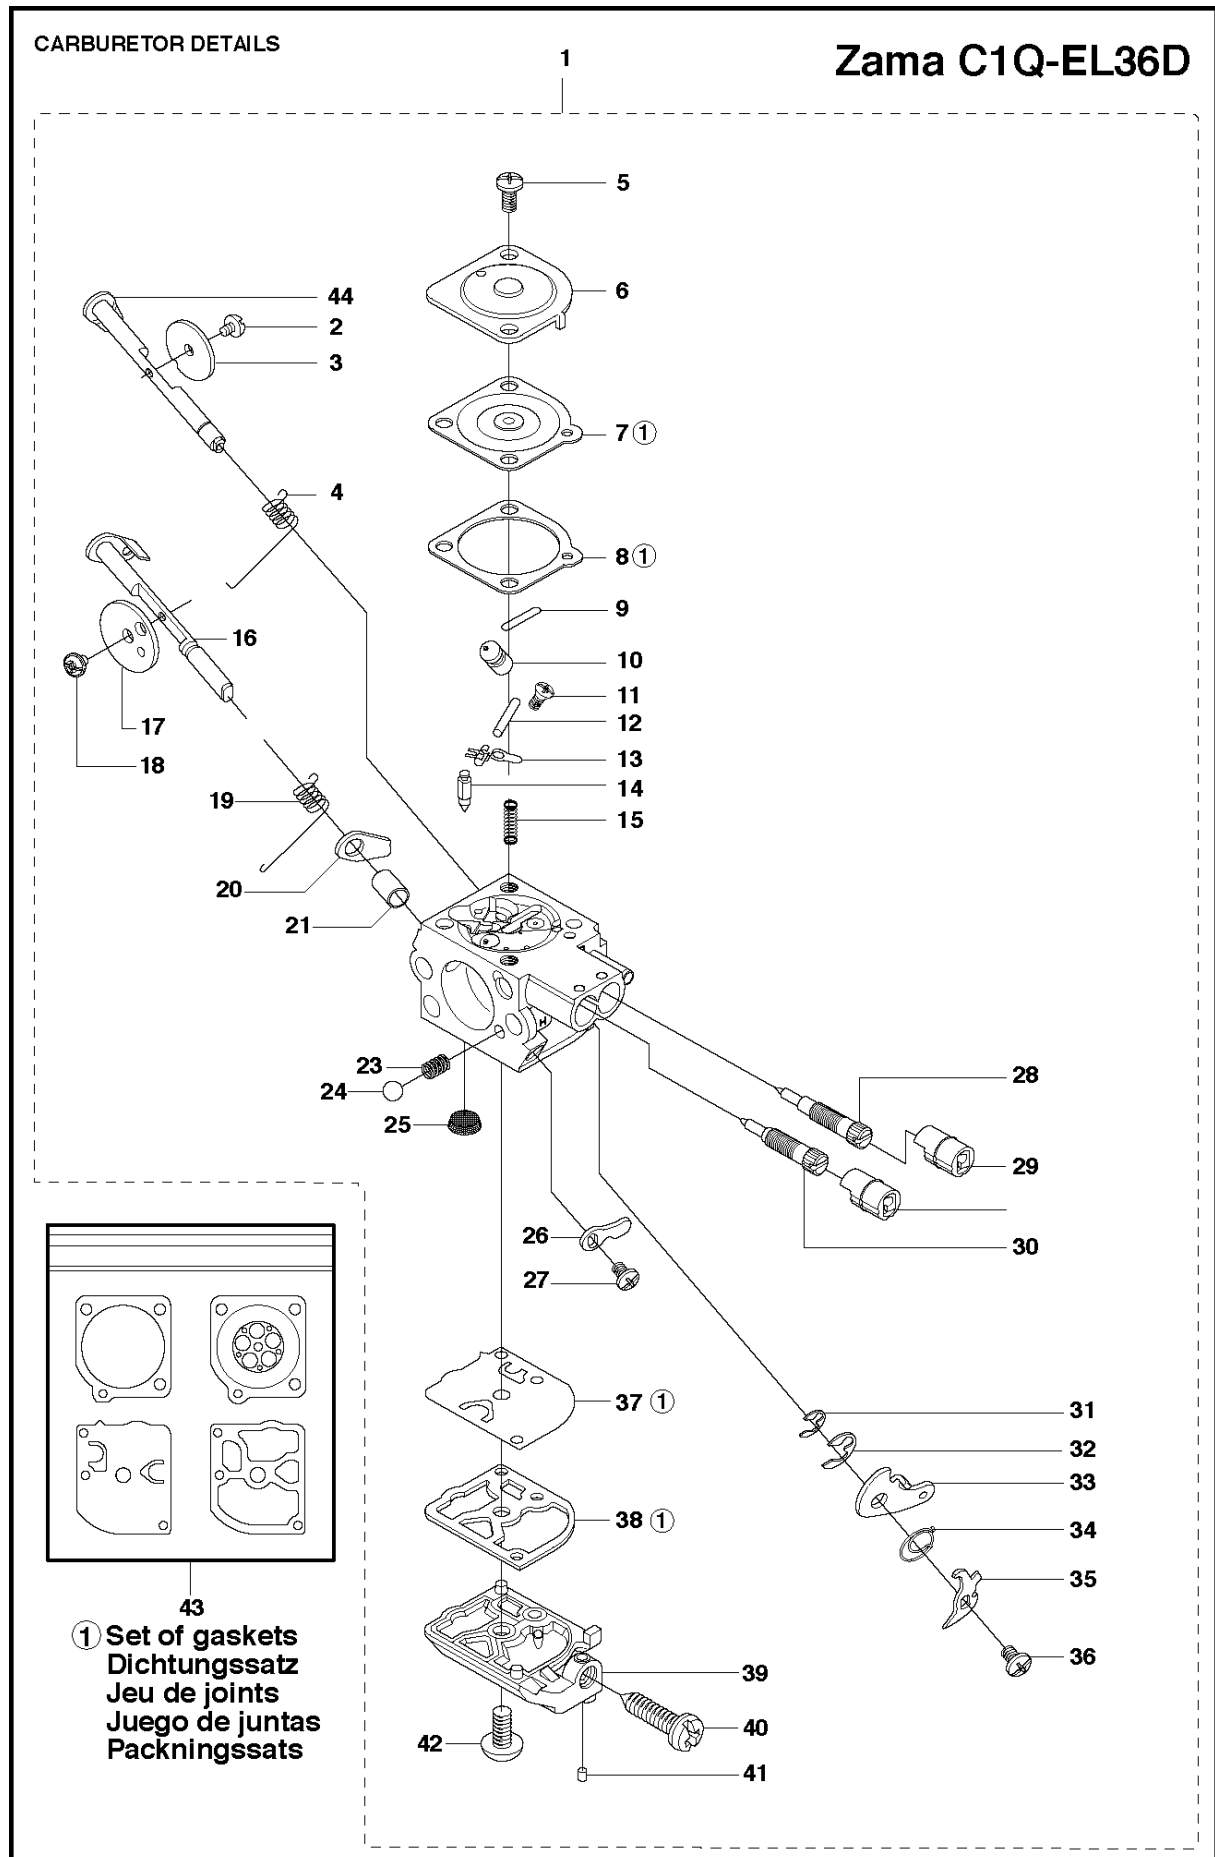

Ref	Part No	Description	Remark	QTY KIT
1	576 79 68-01	SHORT BLOCK	Assembled	1

CARBURETOR DETAILS

535 LST

Ref	Part No	Description	Remark	QTY	KIT
1	581 16 75-01	CARBURETTOR		1	
2	503 47 92-01	SCREW		1	1
3	537 41 72-01	VALVE		1	1
4	544 37 24-01	SPRING		1	1
5	503 48 05-01	SCREW		2	1
6	503 97 43-01	COVER		1	1
7	537 04 89-01	DIAPHRAGM		1	1, 43
8	537 02 04-01	GASKET		1	1, 43
9	503 53 56-01	PLUG WELCH		1	1
10	581 89 95-01	MAIN NOZZLE		1	1
11	503 48 01-01	SCREW		1	1
12	503 48 00-01	PIN RETAINING SCREW		1	1
13	503 66 59-01	LEVER		1	1
14	503 47 97-01	VALVE		1	1
15	503 47 81-01	SPRING		1	1
16	544 37 22-01	SHAFT ASSY		1	1
17	537 37 03-01	VALVE		1	1
18	503 48 18-01	SCREW		1	1
19	544 37 26-01	SPRING		1	1
20	544 37 25-01	LEVER		1	1
21	544 42 70-01	COLLAR		1	1
23	537 01 26-01	SPRING		1	1
24	537 01 25-01	BALL		1	1
25	503 48 13-01	STRAINER		1	1
26	544 37 23-01	LEVER		1	1
27	503 47 90-01	SCREW		1	1
28	537 41 69-01	SCREW		1	1
29	537 41 70-01	LIMITER CAP		2	1
30	581 89 93-01	SCREW		1	1
31	537 38 52-01	CLIP		1	1
32	537 38 50-01	CLIP		1	1
33	537 41 73-01	LEVER		1	1
34	576 74 66-01	SPRING		1	1
35	537 41 74-01	LEVER		1	1
36	502 07 84-01	SCREW		1	1
37	537 02 00-01	DIAPHRAGM PUMP		1	1, 43
38	537 02 01-01	GASKET		1	1, 43
39	537 41 68-01	COVER		1	1
40	537 02 07-01	SCREW		1	1
41	503 48 11-01	PIECE		1	1
42	503 47 96-01	SCREW		1	1
43	531 00 45-52	GASKET KIT		1	
44	544 37 21-01	SHAFT ASSY		1	1