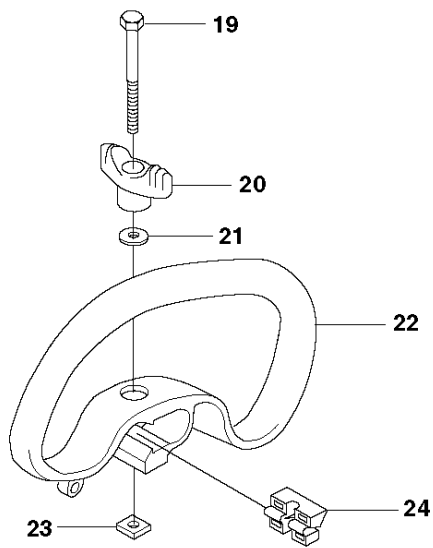

SPARE PARTS LIST

BRUSHCUTTERS/CLEARING SAWS

535 LST

A 535 LST
BEVEL GEAR

BEVEL GEAR

535 LST

Ref	Part No	Description	Remark	QTY	KIT
1	537 33 38-02	BEVEL GEAR		1	
2	503 85 63-01	NUT		1	1
3	537 28 56-01	SUPPORT FLANGE		1	1
4	537 29 26-01	CUP		1	1
5	537 23 49-01	DRIVER ASSY		1	1
6	735 31 28-10	CIRCLIP		1	1
7	503 25 24-01	BALL BEARING		1	1
8	738 21 98-00	BALL BEARING		1	1
9	503 20 15-01	SCREW		1	1
10	503 20 14-12	SCREW IHSCFMO		1	1
11	503 20 07-25	SCREW IHSCFM		1	1
12	738 21 99-00	BALL BEARING		1	1
13	738 21 99-02	BALL BEARING		1	1
14	735 31 11-00	CIRCLIP		1	1
15	735 31 25-10	CIRCLIP		1	1
16	503 20 20-07	SCREW IHSCM		1	18
17	503 20 14-12	SCREW IHSCFMO		1	18
18	574 30 69-04	CLAMP		1	1

SHAFT

535 LST

Ref	Part No	Description	Remark	QTY KIT
1	503 88 88-01	TUBE		1
2	581 81 51-01	DRIVE SHAFT		1
3	589 29 51-01	LABEL		1

D 535 LST
THROTTLE CONTROLS

THROTTLE CONTROLS

535 LST

Ref	Part No	Description	Remark	QTY	KIT
1	503 91 81-01	THROTTLE LEVER		1	15
2	544 10 08-01	RECOIL SPRING		1	15
3	503 87 80-01	THROTTLE LOCKOUT		1	15
4	503 87 79-03	THROTTLE TRIGGER		1	15
5	503 96 14-01	ABSORBER		1	15
6	537 41 90-01	SWITCH		1	15
7	503 21 66-18	SCREW IHSCT		5	15
8	544 23 84-01	HANDLE HALF	Hard grip	1	15
9	544 23 85-01	HANDLE HALF	Hard grip	1	15
10	590 04 21-01	DAMPER		1	15
11	731 23 14-01	HEXAGON NUT		1	15
12	589 63 85-01	RETAINER		1	15
13	506 68 90-01	BOLT		1	15
14	590 04 21-01	DAMPER		1	15
15	544 14 36-08	CONTROL		1	
16	503 87 85-06	SHORT CIRCUIT CABLE		1	15, 18
17	544 17 17-02	THROTTLE CABLE ASSY		1	15, 18
18	544 14 49-01	WIRING ASSY		1	15
19	725 23 80-51	SCREW EHHM		1	
20	503 87 90-01	KNOB		1	
21	503 23 00-61	WASHER		1	
22	503 87 19-08	HANDLE		1	
23	502 19 71-01	SQUARE NUT		1	
24	503 94 03-01	DISTANCE		1	