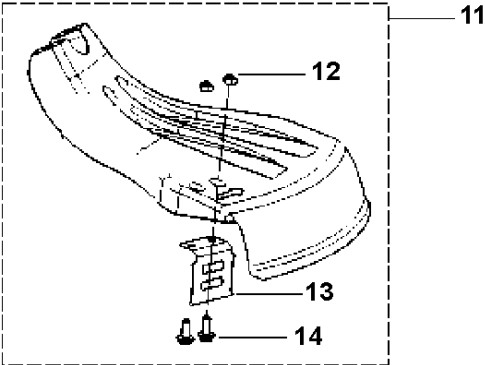

N 535 LST
CRANK SHAFT

CRANKSHAFT

535 LST

Ref	Part No	Description	Remark	QTY	KIT
1	503 26 02-02	SEALING RING		1	8
2	738 21 01-10	BALL BEARING		1	8
3	537 29 76-01	CUP		1	8
4	503 41 41-01	NEEDLE BEARING		1	8
5	537 29 76-01	CUP		1	8
6	738 21 01-10	BALL BEARING		1	8
7	503 26 02-02	SEALING RING		1	8
8	544 03 90-01	CRANKSHAFT ASSY		1	

P 535 LST
CRANKCASE

CRANKCASE

535 LST

Ref	Part No	Description	Remark	QTY	KIT
1	503 20 02-30	SCREW IHSCFM		4	9
2	503 26 02-02	SEALING RING		1	9
3	738 21 01-10	BALL BEARING		1	9
4	593 80 60-01	GUIDE BUSHING		2	9
5	593 77 76-01	GASKET		1	9
6	537 32 42-01	INSERT		1	9
7	738 21 01-10	BALL BEARING		1	9
8	503 26 02-02	SEALING RING		1	9
9	544 03 89-01	CRANKCASE ASSY		1	

R1 535 LST
ACCESSORIES

ACCESSORIES

535 LST

Ref	Part No	Description	Remark	QTY	KIT
8	588 11 79-01	COMBINATION GUARD		1	
9	503 79 88-01	BLADE		1	8
10	576 27 56-01	SCREW ITXSCFT		1	8
11	501 13 67-03	GUARD		1	
12	521 00 06-01	NUT		2	11
13	574 39 56-01	BLADE		1	11
14	502 84 39-01	SCREW		2	11