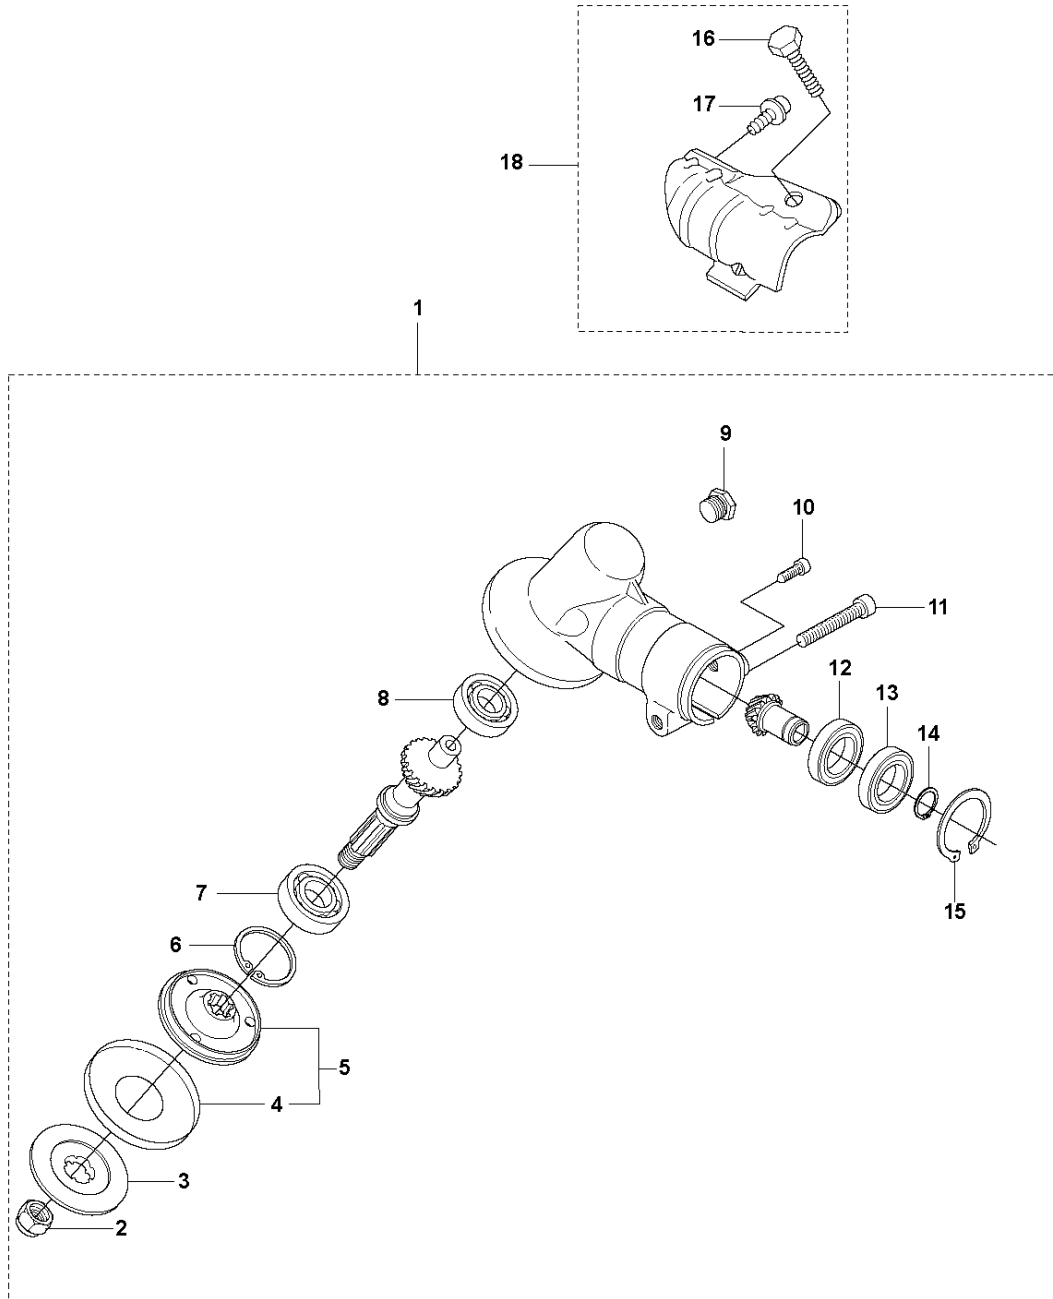

SPARE PARTS LIST

BRUSHCUTTERS/CLEARING SAWS

535 LST

A 535 LST
BEVEL GEAR

BEVEL GEAR

535 LST

Ref	Part No	Description	Remark	QTY	KIT
1	537 33 38-02	BEVEL GEAR		1	
2	503 85 63-01	NUT		1	1
3	537 28 56-01	SUPPORT FLANGE		1	1
4	537 29 26-01	CUP		1	1
5	537 23 49-01	DRIVER ASSY		1	1
6	735 31 28-10	CIRCLIP		1	1
7	503 25 24-01	BALL BEARING		1	1
8	738 21 98-00	BALL BEARING		1	1
9	503 20 15-01	SCREW		1	1
10	503 20 14-12	SCREW IHSCFMO		1	1
11	503 20 07-25	SCREW IHSCFM		1	1
12	738 21 99-00	BALL BEARING		1	1
13	738 21 99-02	BALL BEARING		1	1
14	735 31 11-00	CIRCLIP		1	1
15	735 31 25-10	CIRCLIP		1	1
16	503 20 20-07	SCREW IHSCM		1	18
17	503 20 14-12	SCREW IHSCFMO		1	18
18	574 30 69-04	CLAMP		1	1

SHAFT

535 LST

Ref	Part No	Description	Remark	QTY KIT
1	503 88 88-01	TUBE		1
2	581 81 51-01	DRIVE SHAFT		1
3	589 29 51-01	LABEL		1

D 535 LST
THROTTLE CONTROLS

THROTTLE CONTROLS

535 LST

Ref	Part No	Description	Remark	QTY	KIT
1	503 91 81-01	THROTTLE LEVER		1	15
2	544 10 08-01	RECOIL SPRING		1	15
3	503 87 80-01	THROTTLE LOCKOUT		1	15
4	503 87 79-03	THROTTLE TRIGGER		1	15
5	503 96 14-01	ABSORBER		1	15
6	537 41 90-01	SWITCH		1	15
7	503 21 66-18	SCREW IHSCT		5	15
8	544 23 84-01	HANDLE HALF	Hard grip	1	15
9	544 23 85-01	HANDLE HALF	Hard grip	1	15
10	590 04 21-01	DAMPER		1	15
11	731 23 14-01	HEXAGON NUT		1	15
12	589 63 85-01	RETAINER		1	15
13	506 68 90-01	BOLT		1	15
14	590 04 21-01	DAMPER		1	15
15	544 14 36-08	CONTROL		1	
16	503 87 85-06	SHORT CIRCUIT CABLE		1	15, 18
17	544 17 17-02	THROTTLE CABLE ASSY		1	15, 18
18	544 14 49-01	WIRING ASSY		1	15
19	725 23 80-51	SCREW EHHM		1	
20	503 87 90-01	KNOB		1	
21	503 23 00-61	WASHER		1	
22	503 87 19-08	HANDLE		1	
23	502 19 71-01	SQUARE NUT		1	
24	503 94 03-01	DISTANCE		1	