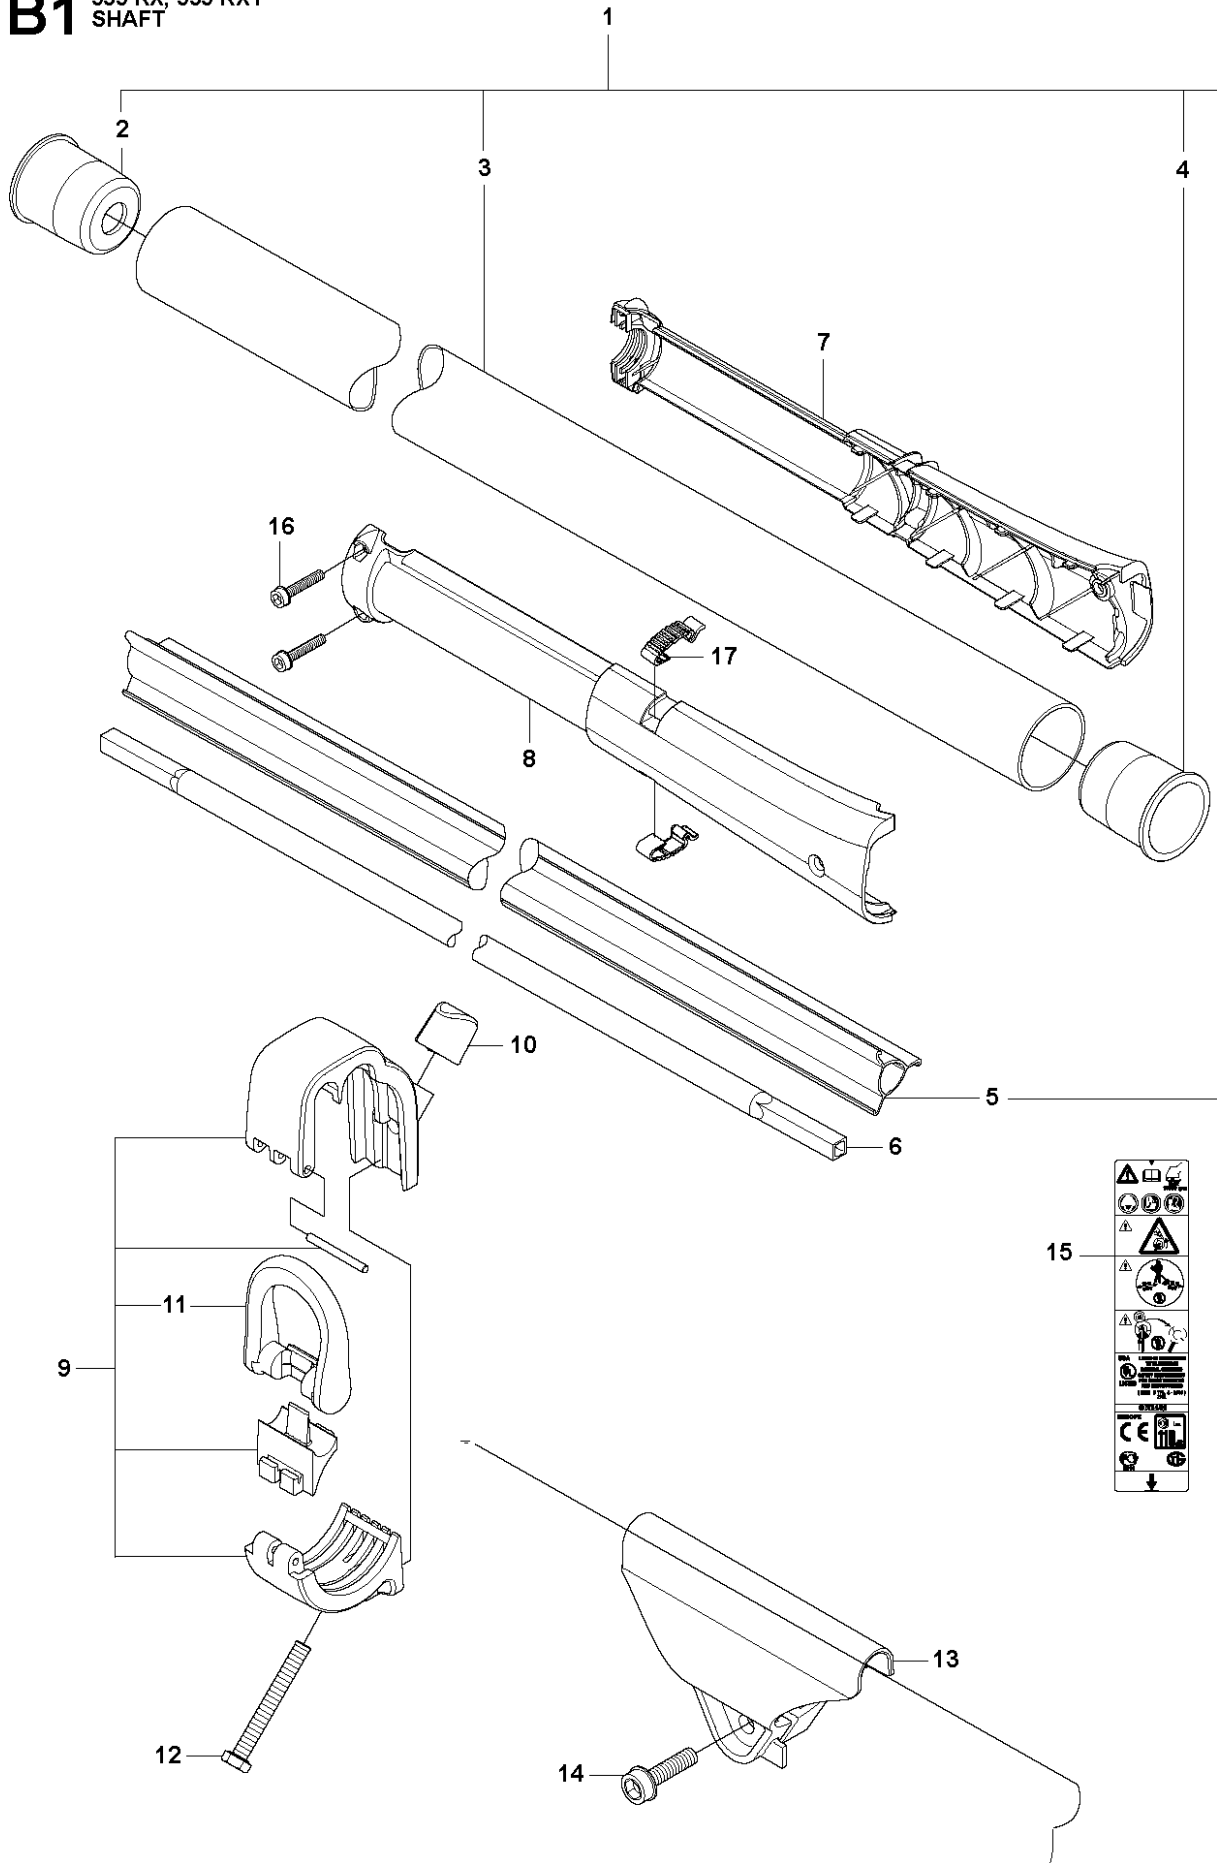

SPARE PARTS LIST

BRUSHCUTTERS/CLEARING SAWS

535 RX

A 535 RX, 535 RJ, 535 RXT, 535 LS
BEVEL GEAR

BEVEL GEAR

535 RX

Ref	Part No	Description	Remark	QTY	KIT
1	537 18 95-01	SCREW		1	
2	503 20 02-10	SCREW IHSCFM		1	20
3	544 08 76-01	CLAMP		1	20
4	537 14 74-01	MAGNET		1	20
5	503 20 15-01	SCREW		1	16
6	537 29 59-02	GEAR HOUSING		1	16
7	738 21 99-00	BALL BEARING		1	16
8	503 20 03-25	SCREW IHSCFM		2	16
9	738 21 01-10	BALL BEARING		1	
10	738 21 01-12	BALL BEARING		1	16
11	735 31 28-10	CIRCLIP		1	16
12	735 31 14-00	CIRCLIP		1	16
13	505 13 33-01	SPARE PARTS KIT	535 RX, 535 RXT	1	16
13	505 13 34-01	SPARE PARTS KIT	535 RJ, 535 LS	1	16
14	503 25 28-01	BALL BEARING		1	16
15	735 31 31-10	CIRCLIP		1	16
16	544 21 64-01	GEAR	535 RX, 535 RXT	1	16
16	537 29 58-02	BEVEL GEAR	535 RJ, 535 LS	1	
17	537 35 14-02	DRIVER	"(1")"	1	
18	537 34 35-01	SUPPORT FLANGE		1	
19	502 29 11-01	BLADE NUT		1	
20	574 30 68-01	CLAMP		1	

B1 535 RX, 535 RXT
SHAFT

SHAFT

535 RX

Ref	Part No	Description	Remark	QTY KIT	
1	501 91 97-01	TUBE ASSY	535 RX, 535 RXT	1	
2	537 36 02-02	SPACER		1	1
3	537 21 41-01	TUBE	Ø = 28mm, L = 1483mm	1	1
4	537 36 02-01	SPACER		1	1
5	537 31 39-01	GUIDE	Ø = 9mm, L = 1400mm	1	1
6	537 35 52-01	DRIVE SHAFT	Ø = 8mm, L = 1527mm	1	
7	505 13 71-01	WEAR PROTECTION	535RXT	1	
8	505 13 72-01	WEAR PROTECTION		1	
9	505 16 09-01	LOOP	535 RXT	1	
9	537 34 98-01	LOOP	535 RX	1	
10	537 13 04-02	KNOB		1	
11	537 35 01-01	LOOP		1	9
12	725 23 39-51	SCREW EHHM	535 RXT	1	
12	725 23 31-51	SCREW	535 RX	1	
13	537 37 61-01	WIRING	535 RX	1	
14	503 21 75-16	SCREW IHSCFT		1	
15	589 29 51-01	LABEL		1	
16	503 20 07-78	SCREW IHSCFM		2	
17	537 38 72-01	SNAP LOCKING		2	

C1 535 RX
TOWER

Ref	Part No	Description	Remark	QTY KIT
1	725 23 82-85	SCREW EHHM		1
2	503 87 90-01	KNOB		1
3	537 37 63-01	COVER		1
4	537 40 26-03	BRACKET		1
5	502 28 61-01	CLIP		1
6	725 53 31-65	SCREW IHSCM		2
7	502 19 71-01	SQUARE NUT		1