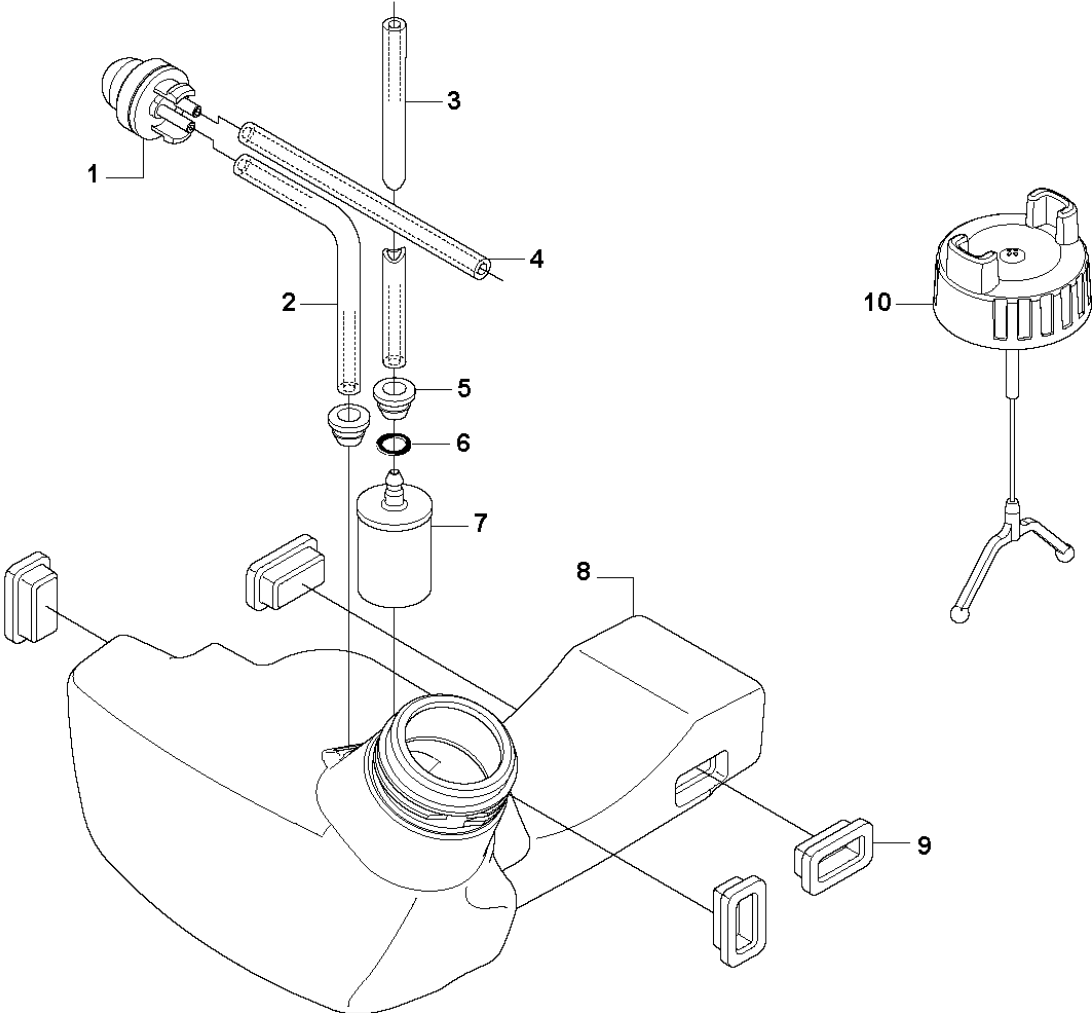

E 535 RX, 535 RJ, 535 RXT, 535 LS
FUEL TANK

FUEL TANK

535 RX

Ref	Part No	Description	Remark	QTY KIT
1	503 93 66-01	PURGE		1
2	537 04 24-12	FUEL HOSE		1
3	537 05 23-01	FUEL HOSE		1
4	537 04 24-12	FUEL HOSE		1
5	503 73 58-01	BUSHING		2
6	537 18 49-01	O-RING		1
7	503 44 32-01	FUEL FILTER		1
8	544 32 88-01	TANK ASSY		1
9	503 91 10-01	SUSPENSION		4
10	503 91 18-02	TANK CAP		1