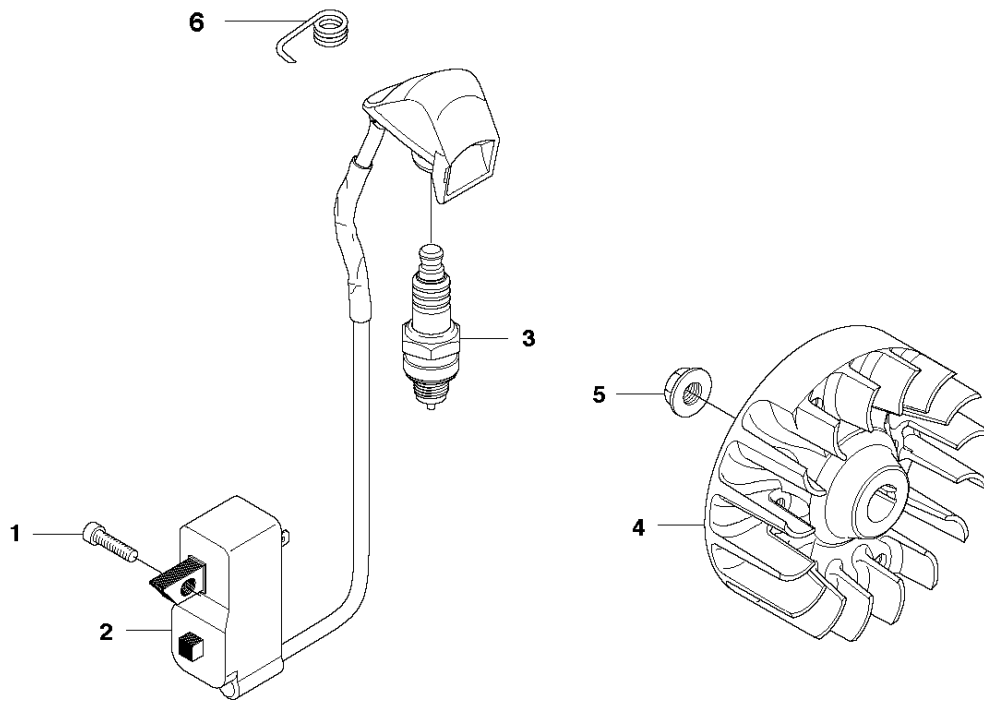

J 535 RX, 535 RJ, 535 RXT, 535 LS
CARBURETOR & AIR FILTER

CARBURETOR & AIR FILTER

535 RX

Ref	Part No	Description	Remark	QTY KIT	
1	537 37 12-02	INSULATION WALL		1	
2	537 37 11-01	SLEEVE		1	1
3	544 01 91-01	TUBULAR RIVET		1	1
4	537 33 43-01	INLET PIPE		1	
5	537 37 38-03	TUBULAR RIVET		2	1
6	503 20 03-16	SCREW IHSCFM		2	
7	503 49 71-01	GASKET		1	
8	581 16 75-01	CARBURETTOR	(ZAMA C1Q-EL36)	1	
9	503 23 10-06	WASHER		1	
10	503 20 03-20	SCREW IHSCFM		1	
11	544 02 58-01	BAR		1	16
12	537 33 71-01	CHOKE CONTROL		1	16
13	503 21 29-06	SCREW CCRPANT		1	16
14	537 35 58-01	LEVER		1	16
15	544 37 27-01	SLEEVING BRACKET		1	
16	537 31 41-01	FILTER HOLDER		1	
17	503 21 75-50	SCREW IHSCFT		2	
18	537 33 72-01	FILTER		1	
19	537 31 42-01	FRAME		1	
20	537 31 44-01	FILTER COVER		1	
21	537 38 72-01	SNAP LOCKING		2	
22	544 01 47-01	BELLOWS		1	16
23	544 01 46-01	LEVER		1	16
24	503 21 29-06	SCREW CCRPANT		1	16
25	537 34 90-01	LEVER		1	
26	537 34 13-01	AIR DUCT		1	

K 535 RX, 535 RJ, 535 RXT, 535 LS
STARTER

STARTER

535 RX

Ref	Part No	Description	Remark	QTY	KIT
1	577 22 36-02	DECAL		1	
2	503 21 79-20	SCREW IH SCT		1	11
3	535 07 23-01	WASHER		1	11
4	537 32 50-02	STARTER PULLEY		1	11
5	503 85 99-01	RECOIL SPRING		1	11
7	505 30 51-25	STARTER CORD		1	11
8	503 54 39-01	STARTER HANDLE		1	11
9	544 10 25-02	STARTER	Spare part adapted for captive screws	1	11
10	573 99 43-05	SCREW IH SCFMO	Captive screws	3	
11	537 21 47-07	STARTER ASSY		1	
12	503 87 33-05	STARTER PAWL		1	
13	735 31 08-20	E-CLIP		2	12
14	503 87 36-01	SPRING		1	12
15	503 87 35-02	STARTER PAWL		2	12

L 535 RX, 535 RJ, 535 RXT, 535 LS
IGNITION

IGNITION SYSTEM

535 RX

Ref	Part No	Description	Remark	QTY KIT
1	503 21 66-18	SCREW IHSCT		2
2	544 12 70-02	IGNITION MODULE		1
3	503 23 51-09	SPARK PLUG	CH RCJ6Y (Ø=14 mm)	1
4	537 24 96-01	FLYWHEEL		1
5	731 71 16-51	HEXAGON NUT FLANGE		1
6	537 23 93-01	CONTACT SPRING		1