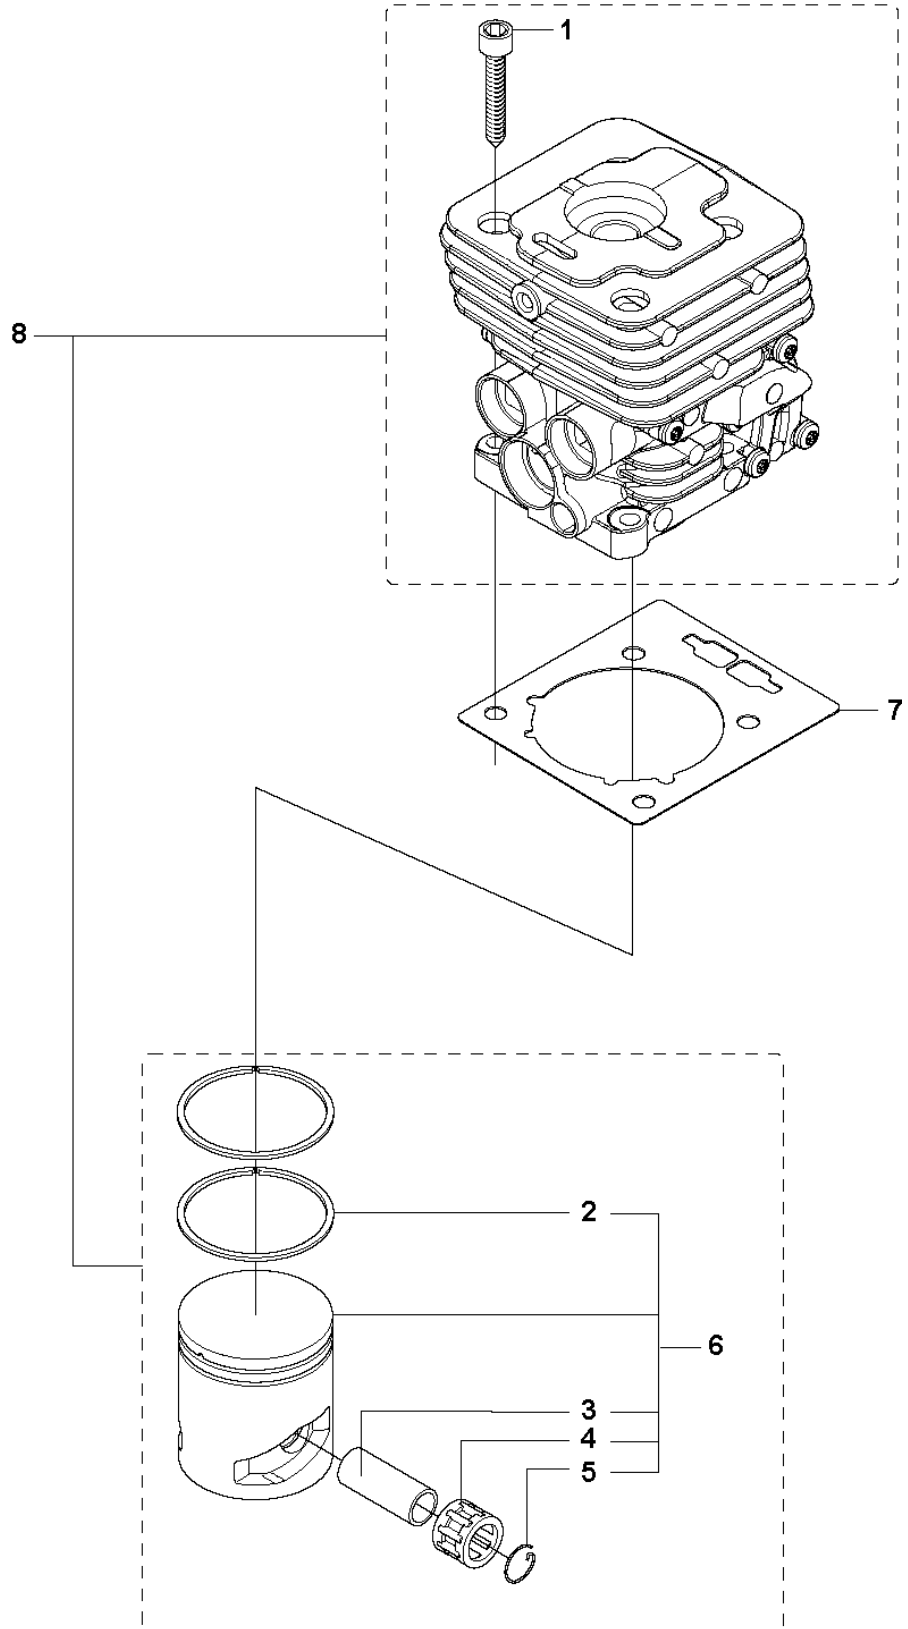

C1 535 RX
TOWER

Ref	Part No	Description	Remark	QTY KIT
1	725 23 82-85	SCREW EHHM		1
2	503 87 90-01	KNOB		1
3	537 37 63-01	COVER		1
4	537 40 26-03	BRACKET		1
5	502 28 61-01	CLIP		1
6	725 53 31-65	SCREW IHSCM		2
7	502 19 71-01	SQUARE NUT		1

K 535 RX, 535 RJ, 535 RXT, 535 LS
STARTER

STARTER

535 RX

Ref	Part No	Description	Remark	QTY	KIT
1	577 22 36-02	DECAL		1	
2	503 21 79-20	SCREW IH SCT		1	11
3	535 07 23-01	WASHER		1	11
4	537 32 50-02	STARTER PULLEY		1	11
5	503 85 99-01	RECOIL SPRING		1	11
7	505 30 51-25	STARTER CORD		1	11
8	503 54 39-01	STARTER HANDLE		1	11
9	544 10 25-02	STARTER	Spare part adapted for captive screws	1	11
10	573 99 43-05	SCREW IH SCFMO	Captive screws	3	
11	537 21 47-07	STARTER ASSY		1	
12	503 87 33-05	STARTER PAWL		1	
13	735 31 08-20	E-CLIP		2	12
14	503 87 36-01	SPRING		1	12
15	503 87 35-02	STARTER PAWL		2	12

L 535 RX, 535 RJ, 535 RXT, 535 LS
IGNITION

IGNITION SYSTEM

535 RX

Ref	Part No	Description	Remark	QTY KIT
1	503 21 66-18	SCREW IHSCT		2
2	544 12 70-02	IGNITION MODULE		1
3	503 23 51-09	SPARK PLUG	CH RCJ6Y (Ø=14 mm)	1
4	537 24 96-01	FLYWHEEL		1
5	731 71 16-51	HEXAGON NUT FLANGE		1
6	537 23 93-01	CONTACT SPRING		1

M 535 RX, 535 RJ, 535 RXT, 535 LS
CYLINDER PISTON

CYLINDER PISTON

535 RX

Ref	Part No	Description	Remark	QTY	KIT
1	725 53 33-55	SCREW IHSCM		4	8
2	503 28 90-54	PISTON RING		2	6,8
3	503 28 91-19	PISTON PIN		1	6,8
4	503 41 41-01	NEEDLE BEARING		1	6,8
5	737 44 10-00	SNAP RING		2	6,8
6	585 99 83-02	PISTON ASSY		1	8
7	537 33 30-02	GASKET		1	
8	544 40 06-01	CYLINDER ASSY	Ø = 38mm. 574 36 43-01	1	