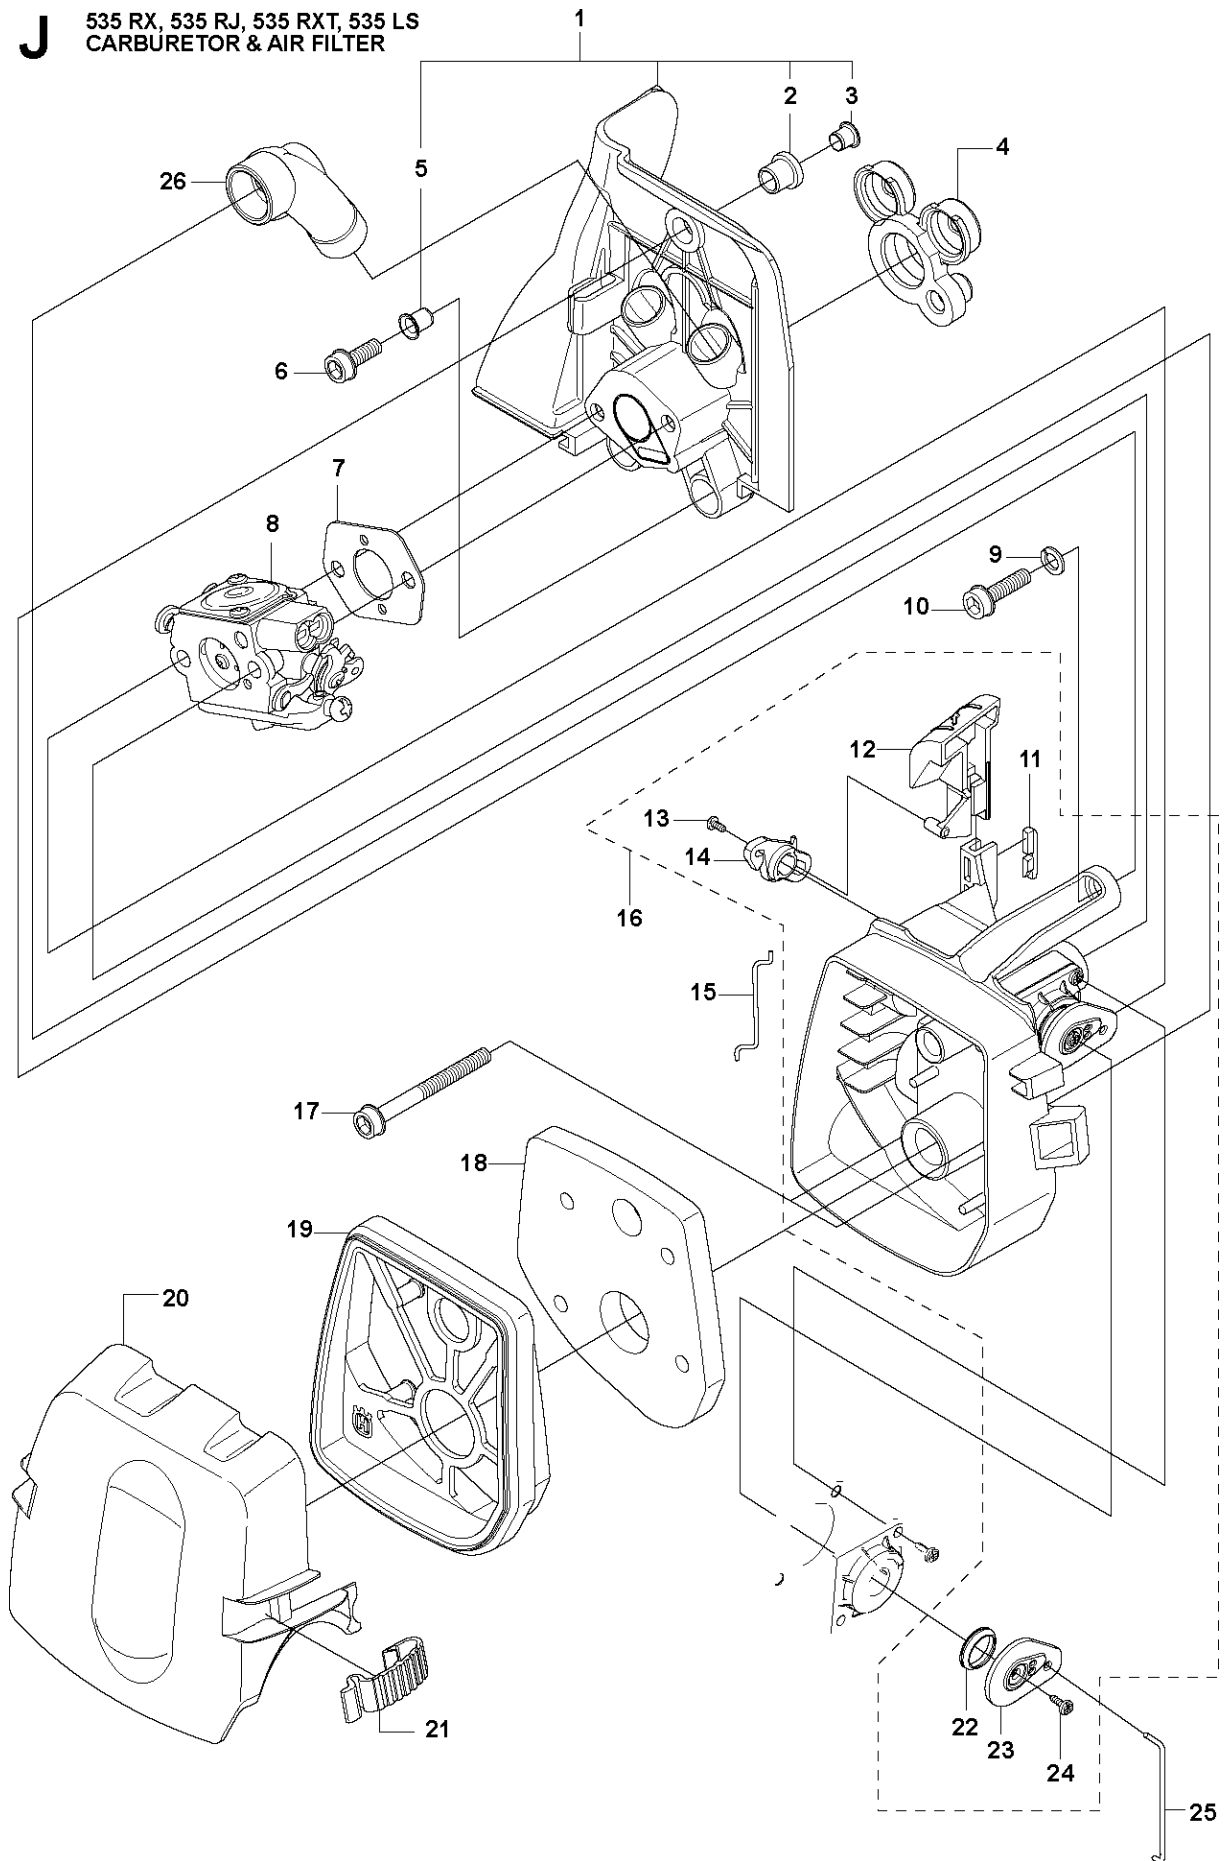

J 535 RX, 535 RJ, 535 RXT, 535 LS
CARBURETOR & AIR FILTER

CARBURETOR & AIR FILTER

535 RX

Ref	Part No	Description	Remark	QTY KIT	
1	537 37 12-02	INSULATION WALL		1	
2	537 37 11-01	SLEEVE		1	1
3	544 01 91-01	TUBULAR RIVET		1	1
4	537 33 43-01	INLET PIPE		1	
5	537 37 38-03	TUBULAR RIVET		2	1
6	503 20 03-16	SCREW IHSCFM		2	
7	503 49 71-01	GASKET		1	
8	581 16 75-01	CARBURETTOR	(ZAMA C1Q-EL36)	1	
9	503 23 10-06	WASHER		1	
10	503 20 03-20	SCREW IHSCFM		1	
11	544 02 58-01	BAR		1	16
12	537 33 71-01	CHOKE CONTROL		1	16
13	503 21 29-06	SCREW CCRPANT		1	16
14	537 35 58-01	LEVER		1	16
15	544 37 27-01	SLEEVING BRACKET		1	
16	537 31 41-01	FILTER HOLDER		1	
17	503 21 75-50	SCREW IHSCFT		2	
18	537 33 72-01	FILTER		1	
19	537 31 42-01	FRAME		1	
20	537 31 44-01	FILTER COVER		1	
21	537 38 72-01	SNAP LOCKING		2	
22	544 01 47-01	BELLOWS		1	16
23	544 01 46-01	LEVER		1	16
24	503 21 29-06	SCREW CCRPANT		1	16
25	537 34 90-01	LEVER		1	
26	537 34 13-01	AIR DUCT		1