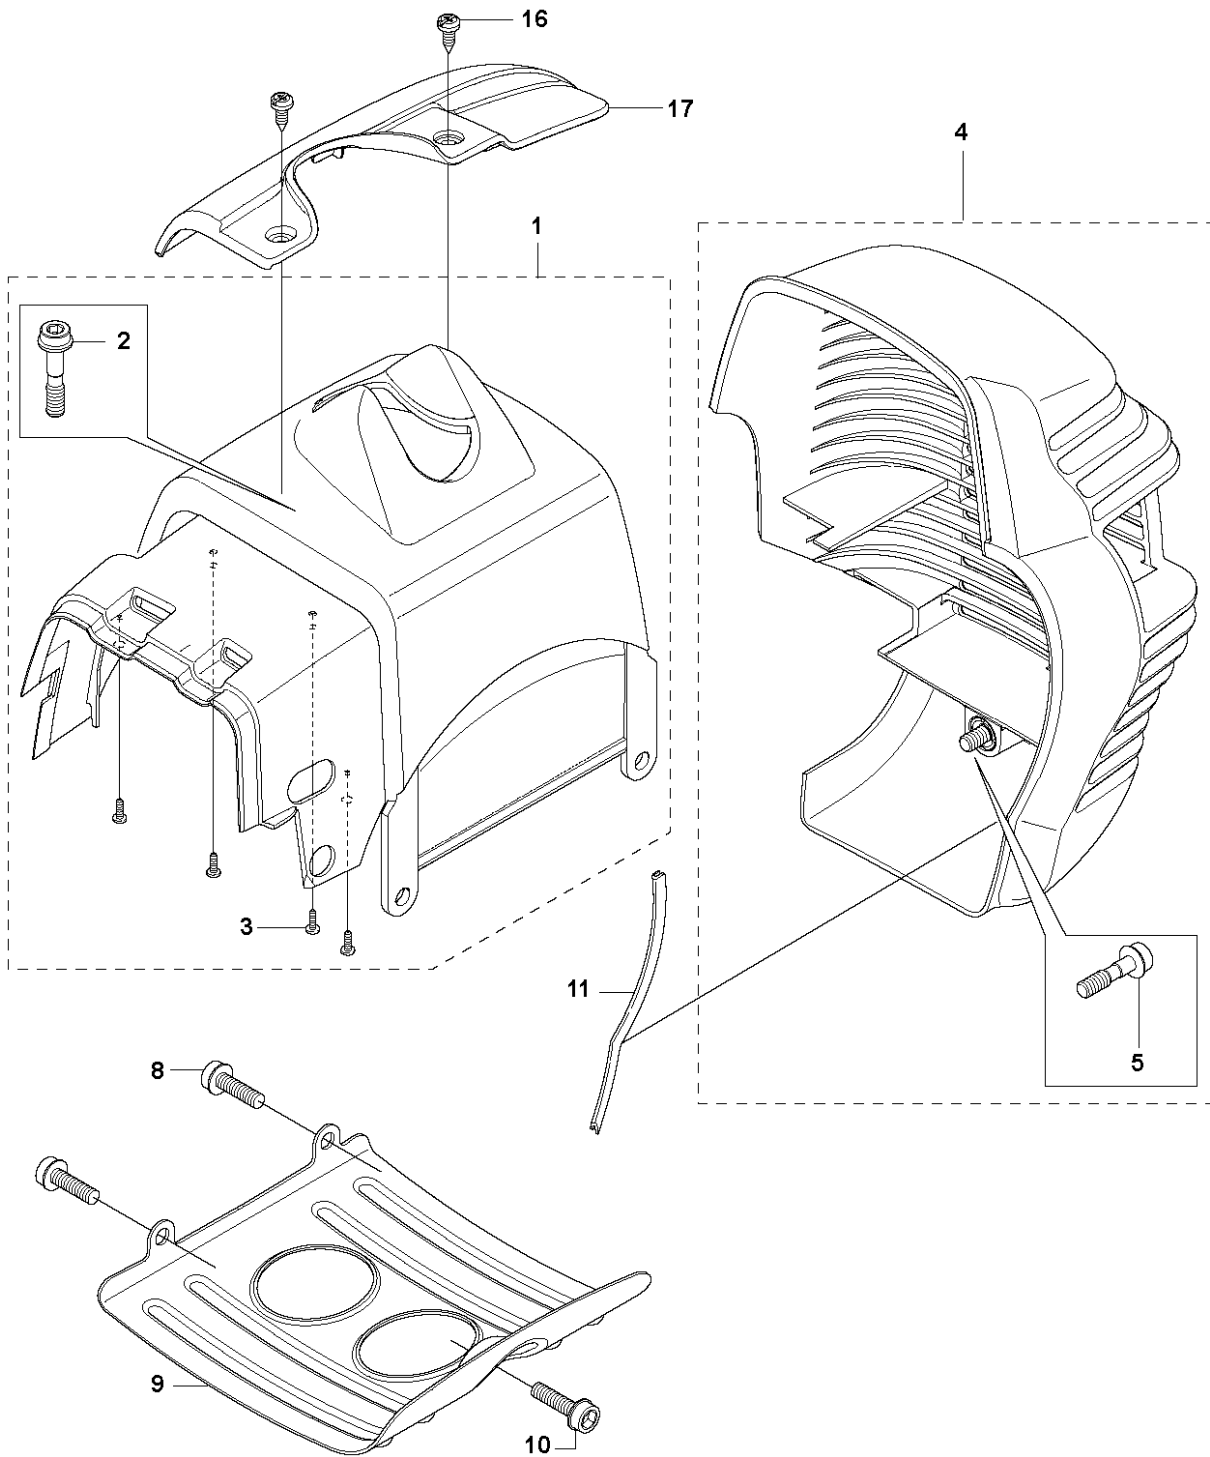

G 535 RX, 535 RJ, 535 RXT, 535 LS
CYLINDER COVER

- 12 —
- 13 —
- 14 —
- 15 —

CYLINDER COVER

535 RX

Ref	Part No	Description	Remark	QTY	KIT
1	544 16 01-03	CYLINDER COVER	Spare part incl. Screws Pos. 2	1	
2	573 99 43-04	SCREW IHSCFMO	Captive screws	1	1
3	503 21 29-10	SCREW CCRPANT		4	1
4	537 42 51-02	HEAT PROTECTOR	Spare part incl. Screws Pos. 5	1	
5	574 47 70-03	SCREW IHSCFMO	Captive screws	1	4
8	503 21 75-16	SCREW IHSCFT		2	
9	537 35 72-01	PROTECTIVE PLATE		1	
10	503 21 75-16	SCREW IHSCFT		1	
11	544 02 98-01	BAR		1	
12	576 99 86-10	LABEL	535 RXT	1	
13	576 99 86-11	LABEL	535 RX	1	
14	576 99 86-12	LABEL	535 RJ	1	
15	576 99 86-13	LABEL	535 LS	1	
16	503 21 35-02	SCREW	535 RJ, 535 LS	2	
17	502 43 39-01	ARM PROTECTION	535 RJ, 535 LS	1