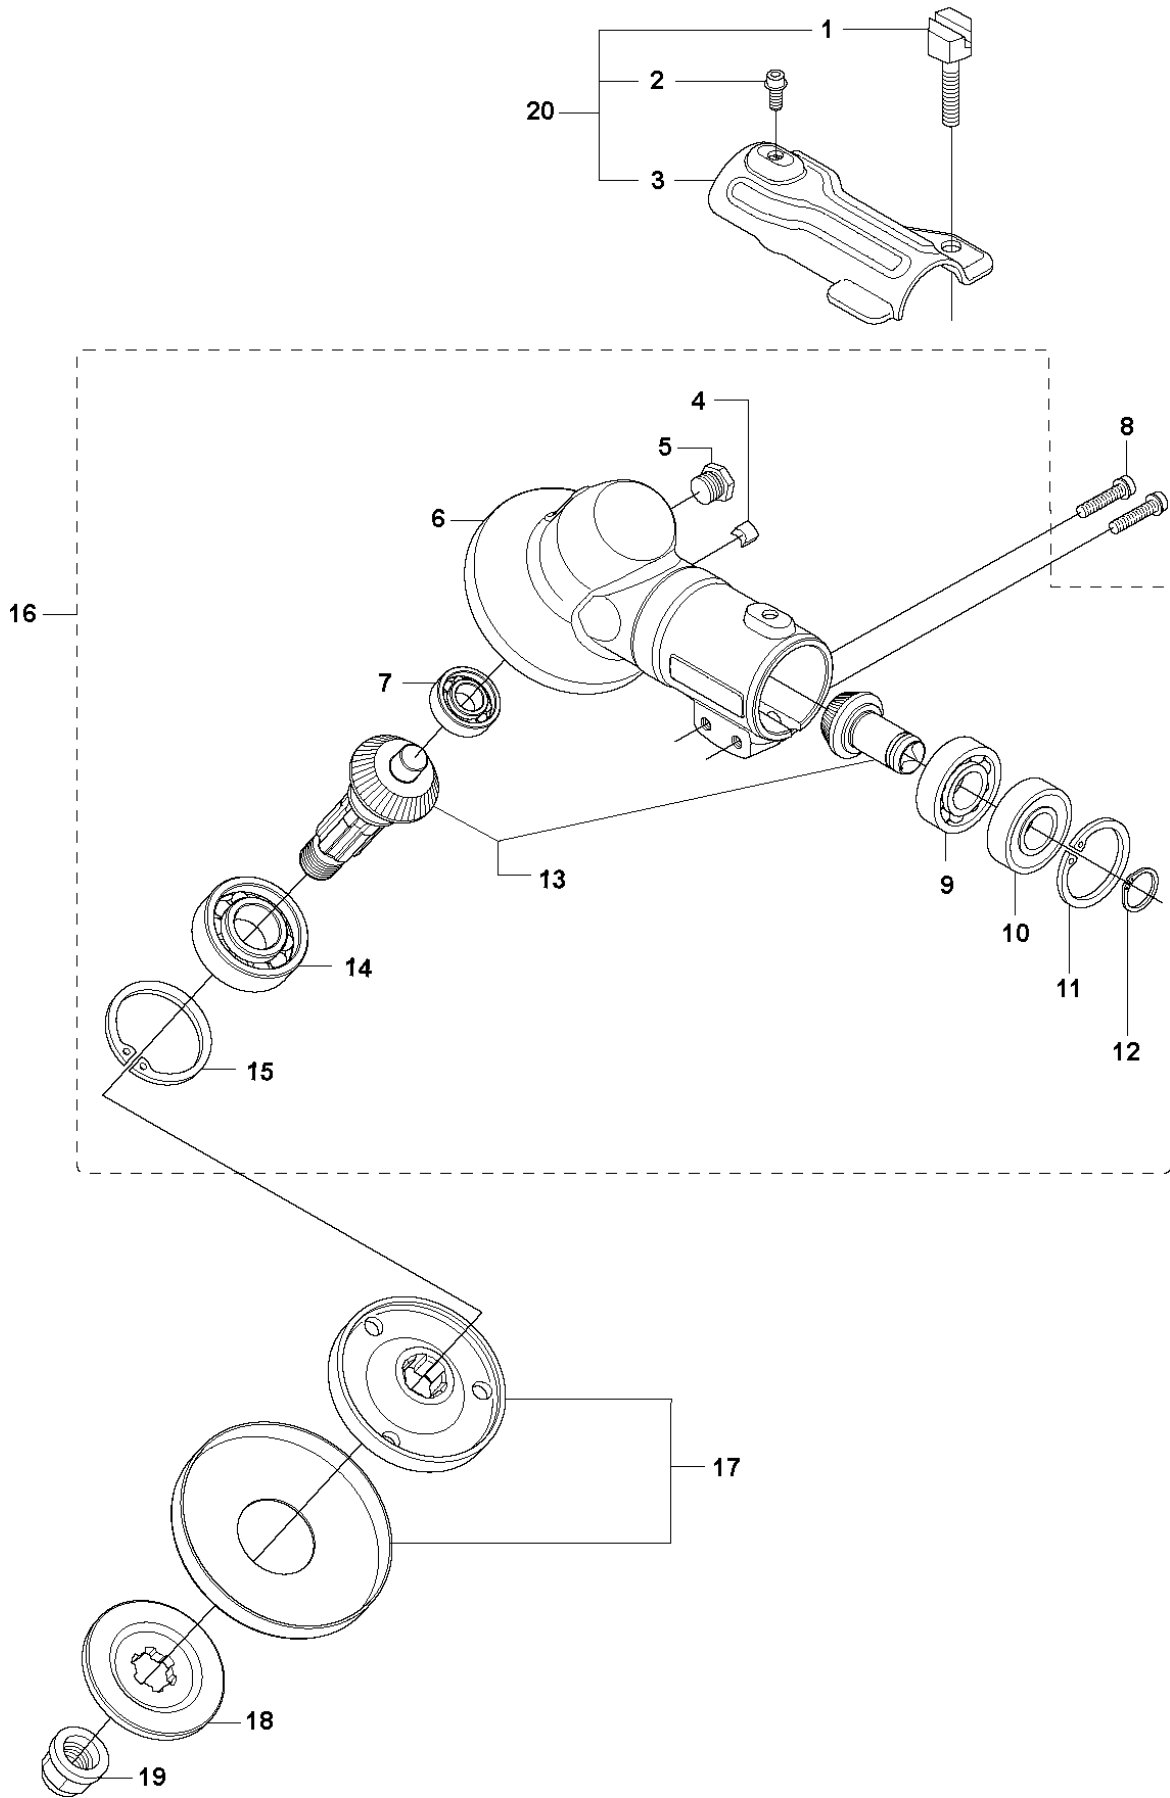

SPARE PARTS LIST

BRUSHCUTTERS/CLEARING SAWS

535 RX

A 535 RX, 535 RJ, 535 RXT, 535 LS
BEVEL GEAR

BEVEL GEAR

535 RX

Ref	Part No	Description	Remark	QTY	KIT
1	537 18 95-01	SCREW		1	
2	503 20 02-10	SCREW IHSCFM		1	20
3	544 08 76-01	CLAMP		1	20
4	537 14 74-01	MAGNET		1	20
5	503 20 15-01	SCREW		1	16
6	537 29 59-02	GEAR HOUSING		1	16
7	738 21 99-00	BALL BEARING		1	16
8	503 20 03-25	SCREW IHSCFM		2	16
9	738 21 01-10	BALL BEARING		1	
10	738 21 01-12	BALL BEARING		1	16
11	735 31 28-10	CIRCLIP		1	16
12	735 31 14-00	CIRCLIP		1	16
13	505 13 33-01	SPARE PARTS KIT	535 RX, 535 RXT	1	16
13	505 13 34-01	SPARE PARTS KIT	535 RJ, 535 LS	1	16
14	503 25 28-01	BALL BEARING		1	16
15	735 31 31-10	CIRCLIP		1	16
16	544 21 64-01	GEAR	535 RX, 535 RXT	1	16
16	537 29 58-02	BEVEL GEAR	535 RJ, 535 LS	1	
17	537 35 14-02	DRIVER	"(1")"	1	
18	537 34 35-01	SUPPORT FLANGE		1	
19	502 29 11-01	BLADE NUT		1	
20	574 30 68-01	CLAMP		1	

B1 535 RX, 535 RXT
SHAFT

SHAFT

535 RX

Ref	Part No	Description	Remark	QTY KIT	
1	501 91 97-01	TUBE ASSY	535 RX, 535 RXT	1	
2	537 36 02-02	SPACER		1	1
3	537 21 41-01	TUBE	Ø = 28mm, L = 1483mm	1	1
4	537 36 02-01	SPACER		1	1
5	537 31 39-01	GUIDE	Ø = 9mm, L = 1400mm	1	1
6	537 35 52-01	DRIVE SHAFT	Ø = 8mm, L = 1527mm	1	
7	505 13 71-01	WEAR PROTECTION	535RXT	1	
8	505 13 72-01	WEAR PROTECTION		1	
9	505 16 09-01	LOOP	535 RXT	1	
9	537 34 98-01	LOOP	535 RX	1	
10	537 13 04-02	KNOB		1	
11	537 35 01-01	LOOP		1	9
12	725 23 39-51	SCREW EHHM	535 RXT	1	
12	725 23 31-51	SCREW	535 RX	1	
13	537 37 61-01	WIRING	535 RX	1	
14	503 21 75-16	SCREW IHSCFT		1	
15	589 29 51-01	LABEL		1	
16	503 20 07-78	SCREW IHSCFM		2	
17	537 38 72-01	SNAP LOCKING		2	

C1 535 RX
TOWER

Ref	Part No	Description	Remark	QTY KIT
1	725 23 82-85	SCREW EHHM		1
2	503 87 90-01	KNOB		1
3	537 37 63-01	COVER		1
4	537 40 26-03	BRACKET		1
5	502 28 61-01	CLIP		1
6	725 53 31-65	SCREW IHSCM		2
7	502 19 71-01	SQUARE NUT		1