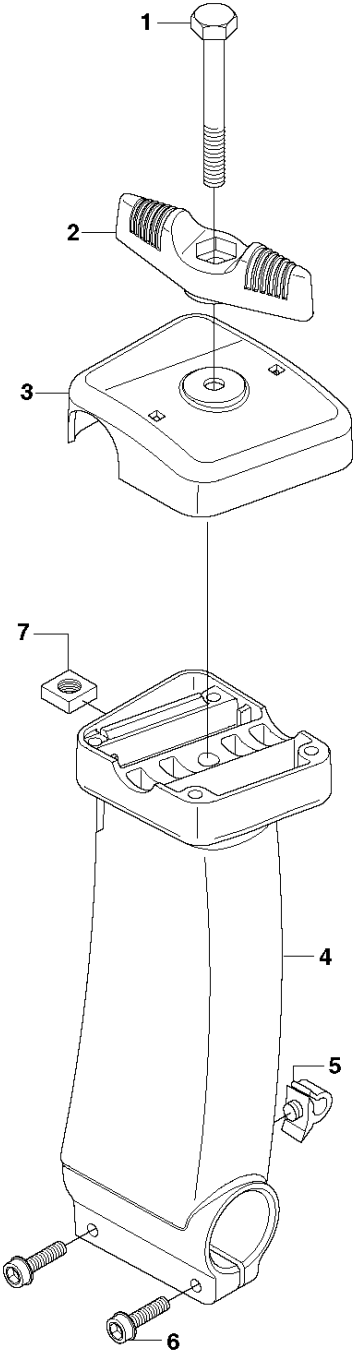

SPARE PARTS LIST

BRUSHCUTTERS/CLEARING SAWS

535 RX

A 535 RX, 535 RJ, 535 RXT, 535 LS
BEVEL GEAR

BEVEL GEAR

535 RX

Ref	Part No	Description	Remark	QTY	KIT
1	537 18 95-01	SCREW		1	
2	503 20 02-10	SCREW IHSCFM		1	20
3	544 08 76-01	CLAMP		1	20
4	537 14 74-01	MAGNET		1	20
5	503 20 15-01	SCREW		1	16
6	537 29 59-02	GEAR HOUSING		1	16
7	738 21 99-00	BALL BEARING		1	16
8	503 20 03-25	SCREW IHSCFM		2	16
9	738 21 01-10	BALL BEARING		1	
10	738 21 01-12	BALL BEARING		1	16
11	735 31 28-10	CIRCLIP		1	16
12	735 31 14-00	CIRCLIP		1	16
13	505 13 33-01	SPARE PARTS KIT	535 RX, 535 RXT	1	16
13	505 13 34-01	SPARE PARTS KIT	535 RJ, 535 LS	1	16
14	503 25 28-01	BALL BEARING		1	16
15	735 31 31-10	CIRCLIP		1	16
16	544 21 64-01	GEAR	535 RX, 535 RXT	1	16
16	537 29 58-02	BEVEL GEAR	535 RJ, 535 LS	1	
17	537 35 14-02	DRIVER	"(1")"	1	
18	537 34 35-01	SUPPORT FLANGE		1	
19	502 29 11-01	BLADE NUT		1	
20	574 30 68-01	CLAMP		1	

B1 535 RX, 535 RXT
SHAFT

SHAFT

535 RX

Ref	Part No	Description	Remark	QTY KIT	
1	501 91 97-01	TUBE ASSY	535 RX, 535 RXT	1	
2	537 36 02-02	SPACER		1	1
3	537 21 41-01	TUBE	Ø = 28mm, L = 1483mm	1	1
4	537 36 02-01	SPACER		1	1
5	537 31 39-01	GUIDE	Ø = 9mm, L = 1400mm	1	1
6	537 35 52-01	DRIVE SHAFT	Ø = 8mm, L = 1527mm	1	
7	505 13 71-01	WEAR PROTECTION	535RXT	1	
8	505 13 72-01	WEAR PROTECTION		1	
9	505 16 09-01	LOOP	535 RXT	1	
9	537 34 98-01	LOOP	535 RX	1	
10	537 13 04-02	KNOB		1	
11	537 35 01-01	LOOP		1	9
12	725 23 39-51	SCREW EHHM	535 RXT	1	
12	725 23 31-51	SCREW	535 RX	1	
13	537 37 61-01	WIRING	535 RX	1	
14	503 21 75-16	SCREW IHSCFT		1	
15	589 29 51-01	LABEL		1	
16	503 20 07-78	SCREW IHSCFM		2	
17	537 38 72-01	SNAP LOCKING		2	

C1 535 RX
TOWER

Ref	Part No	Description	Remark	QTY KIT
1	725 23 82-85	SCREW EHHM		1
2	503 87 90-01	KNOB		1
3	537 37 63-01	COVER		1
4	537 40 26-03	BRACKET		1
5	502 28 61-01	CLIP		1
6	725 53 31-65	SCREW IHSCM		2
7	502 19 71-01	SQUARE NUT		1