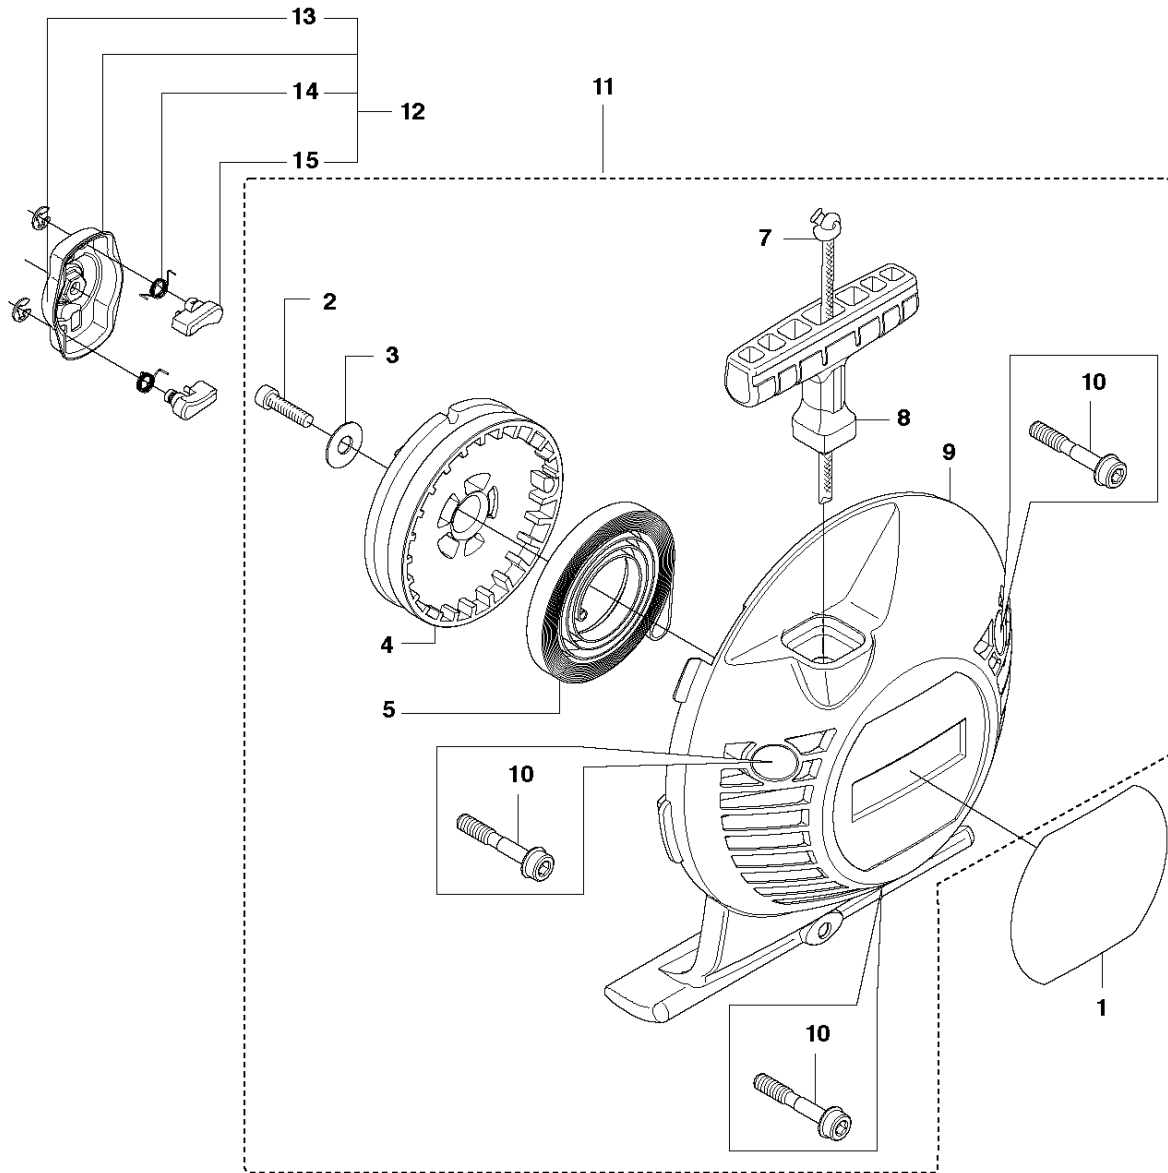

J 535 RX, 535 RJ, 535 RXT, 535 LS
CARBURETOR & AIR FILTER

CARBURETOR & AIR FILTER

535 RX

Ref	Part No	Description	Remark	QTY KIT	
1	537 37 12-02	INSULATION WALL		1	
2	537 37 11-01	SLEEVE		1	1
3	544 01 91-01	TUBULAR RIVET		1	1
4	537 33 43-01	INLET PIPE		1	
5	537 37 38-03	TUBULAR RIVET		2	1
6	503 20 03-16	SCREW IHSCFM		2	
7	503 49 71-01	GASKET		1	
8	581 16 75-01	CARBURETTOR	(ZAMA C1Q-EL36)	1	
9	503 23 10-06	WASHER		1	
10	503 20 03-20	SCREW IHSCFM		1	
11	544 02 58-01	BAR		1	16
12	537 33 71-01	CHOKE CONTROL		1	16
13	503 21 29-06	SCREW CCRPANT		1	16
14	537 35 58-01	LEVER		1	16
15	544 37 27-01	SLEEVING BRACKET		1	
16	537 31 41-01	FILTER HOLDER		1	
17	503 21 75-50	SCREW IHSCFT		2	
18	537 33 72-01	FILTER		1	
19	537 31 42-01	FRAME		1	
20	537 31 44-01	FILTER COVER		1	
21	537 38 72-01	SNAP LOCKING		2	
22	544 01 47-01	BELLOWS		1	16
23	544 01 46-01	LEVER		1	16
24	503 21 29-06	SCREW CCRPANT		1	16
25	537 34 90-01	LEVER		1	
26	537 34 13-01	AIR DUCT		1	

K 535 RX, 535 RJ, 535 RXT, 535 LS
STARTER

STARTER

535 RX

Ref	Part No	Description	Remark	QTY	KIT
1	577 22 36-02	DECAL		1	
2	503 21 79-20	SCREW IH SCT		1	11
3	535 07 23-01	WASHER		1	11
4	537 32 50-02	STARTER PULLEY		1	11
5	503 85 99-01	RECOIL SPRING		1	11
7	505 30 51-25	STARTER CORD		1	11
8	503 54 39-01	STARTER HANDLE		1	11
9	544 10 25-02	STARTER	Spare part adapted for captive screws	1	11
10	573 99 43-05	SCREW IH SCFMO	Captive screws	3	
11	537 21 47-07	STARTER ASSY		1	
12	503 87 33-05	STARTER PAWL		1	
13	735 31 08-20	E-CLIP		2	12
14	503 87 36-01	SPRING		1	12
15	503 87 35-02	STARTER PAWL		2	12