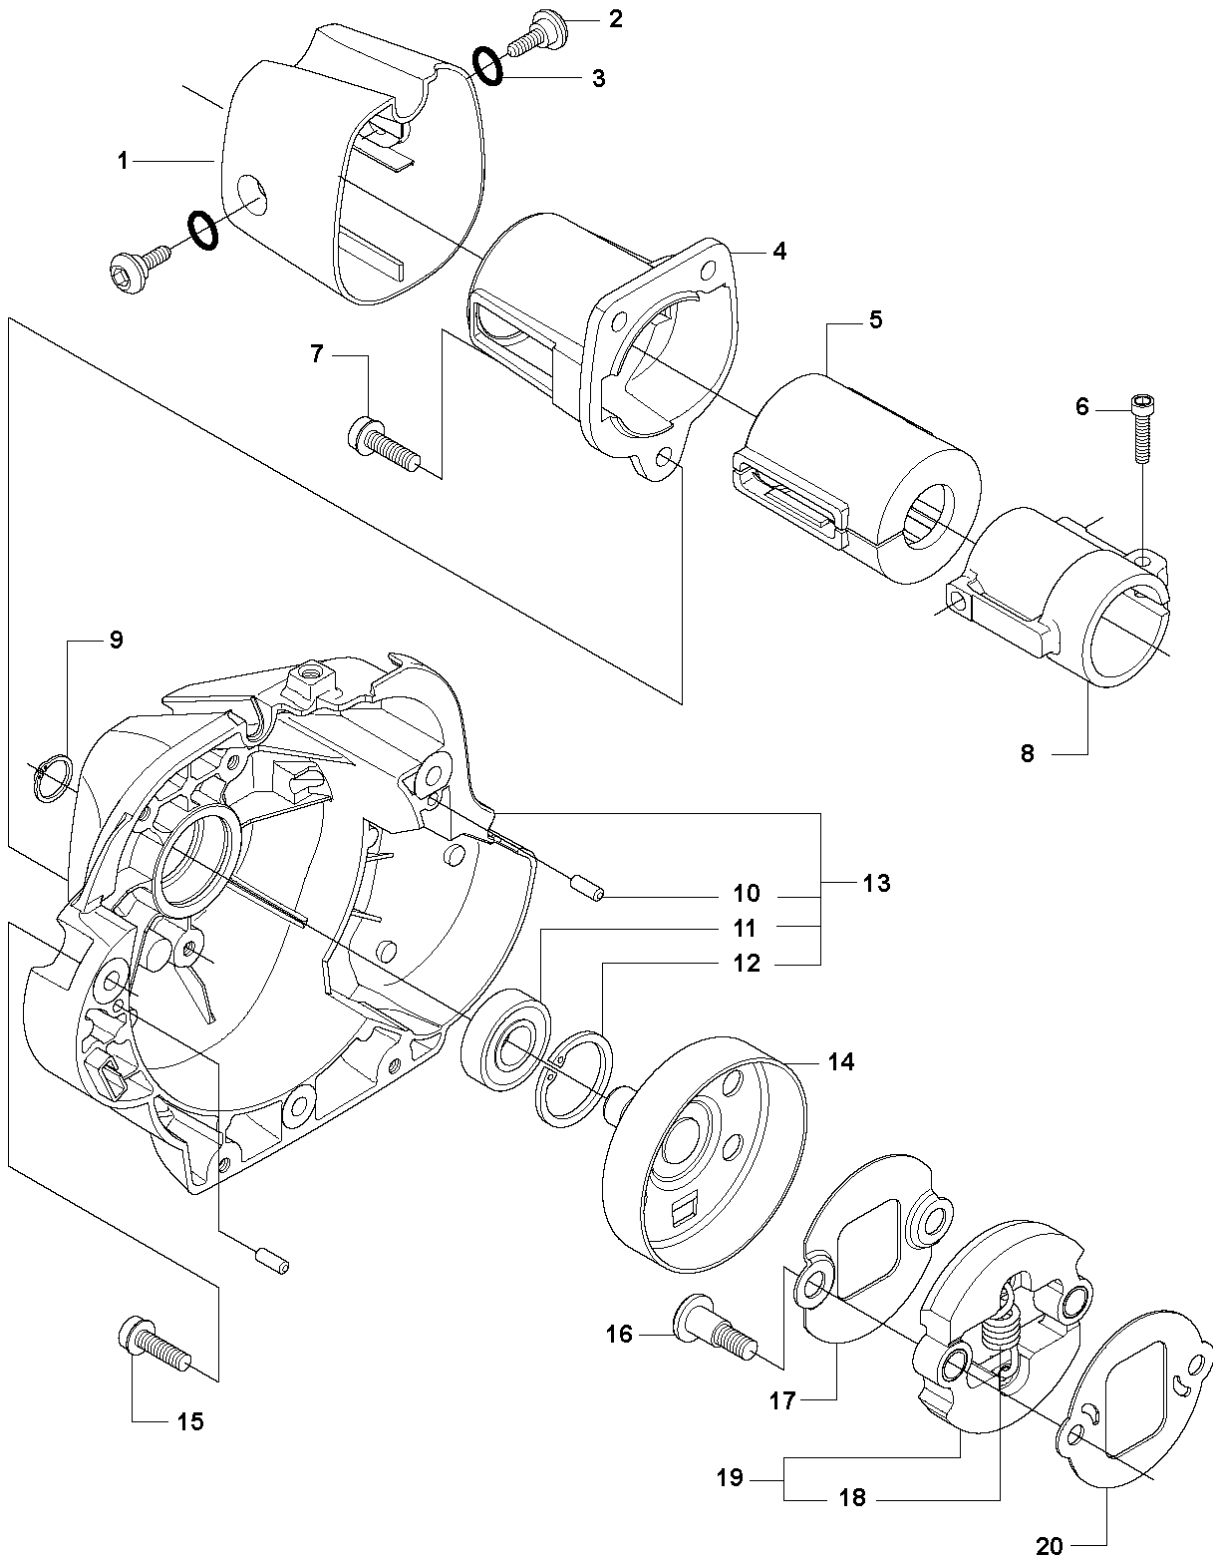

C1 535 RX
TOWER

Ref	Part No	Description	Remark	QTY KIT
1	725 23 82-85	SCREW EHHM		1
2	503 87 90-01	KNOB		1
3	537 37 63-01	COVER		1
4	537 40 26-03	BRACKET		1
5	502 28 61-01	CLIP		1
6	725 53 31-65	SCREW IHSCM		2
7	502 19 71-01	SQUARE NUT		1

D1 535 RX, 535 RXT
THROTTLE CONTROLS

THROTTLE CONTROLS

535 RX

Ref	Part No	Description	Remark	QTY	KIT
1	537 17 28-01	HANDLE		1	
2	731 23 14-01	HEXAGON NUT		1	
3	503 20 02-45	SCREW IHSCFM		1	
4	537 17 29-01	COVER		1	
5	537 36 00-01	HANDLEBAR		1	
6	503 75 00-02	HANDLEBAR BRACKET		1	
7	537 42 45-13	HANDLE ASSY		1	
8	503 21 66-18	SCREW IHST		2	7
9	537 16 03-02	HANDLE HALF	535 RXT	1	7
9	537 16 03-01	HANDLE HALF	535 RX	1	7
10	537 16 07-01	THROTTLE LOCKOUT		1	7
11	537 17 42-01	SPRING THROTTLE TRIG		1	7
12	506 49 77-01	THROTTLE CONTROL		1	7
13	537 16 02-09	HANDLE HALF	535 RXT	1	7
13	537 16 02-02	HANDLE HALF	535 RX	1	7
14	503 22 10-13	HEXAGON NUT		1	7
15	537 17 43-01	SPRING		1	7
16	537 41 90-01	SWITCH		1	7
17	503 20 07-35	SCREW IHSCFM		1	7
18	537 35 96-02	WIRING ASSY		1	
19	503 21 66-18	SCREW IHST		1	18
20	503 87 85-07	SHORT CIRCUIT CABLE		1	18
21	537 37 78-01	THROTTLE CABLE ASSY		1	18

F 535 RX, 535 RJ, 535 RXT, 535 LS
CLUTCH

CLUTCH

535 RX

Ref	Part No	Description	Remark	QTY	KIT
1	544 11 97-01	COVER	535 RJ, 535 LS	1	
1	537 32 61-01	COVER	535RX	1	
2	503 96 13-01	SCREW		2	
3	740 42 06-00	O-RING		2	
4	537 31 00-01	COVER		1	
5	537 32 27-01	ANTIVIBRATION ELEMENT		1	
6	725 53 33-55	SCREW IHSCM		1	
7	503 20 03-20	SCREW IHSCFM		3	
8	537 31 01-01	COMPRESSION SLEEVE	535 RX, 535 RXT	1	
8	537 31 01-02	COMPRESSION SLEEVE	535 RJ, 535 LS	1	
9	735 31 14-00	CIRCLIP		1	
10	503 24 07-02	PARALLEL PIN		2	13
11	738 21 01-04	BALL BEARING		1	13
12	735 31 28-10	CIRCLIP		1	13
13	537 30 29-01	CLUTCH COVER		1	
14	537 35 29-01	CLUTCH DRUM		1	
15	503 20 03-20	SCREW IHSCFM		3	
16	537 41 81-01	SCREW		2	
17	537 41 57-01	WASHER		1	
18	537 42 72-01	SPRING		1	19
19	537 34 04-01	CLUTCH		1	
20	537 04 68-01	WASHER		1	