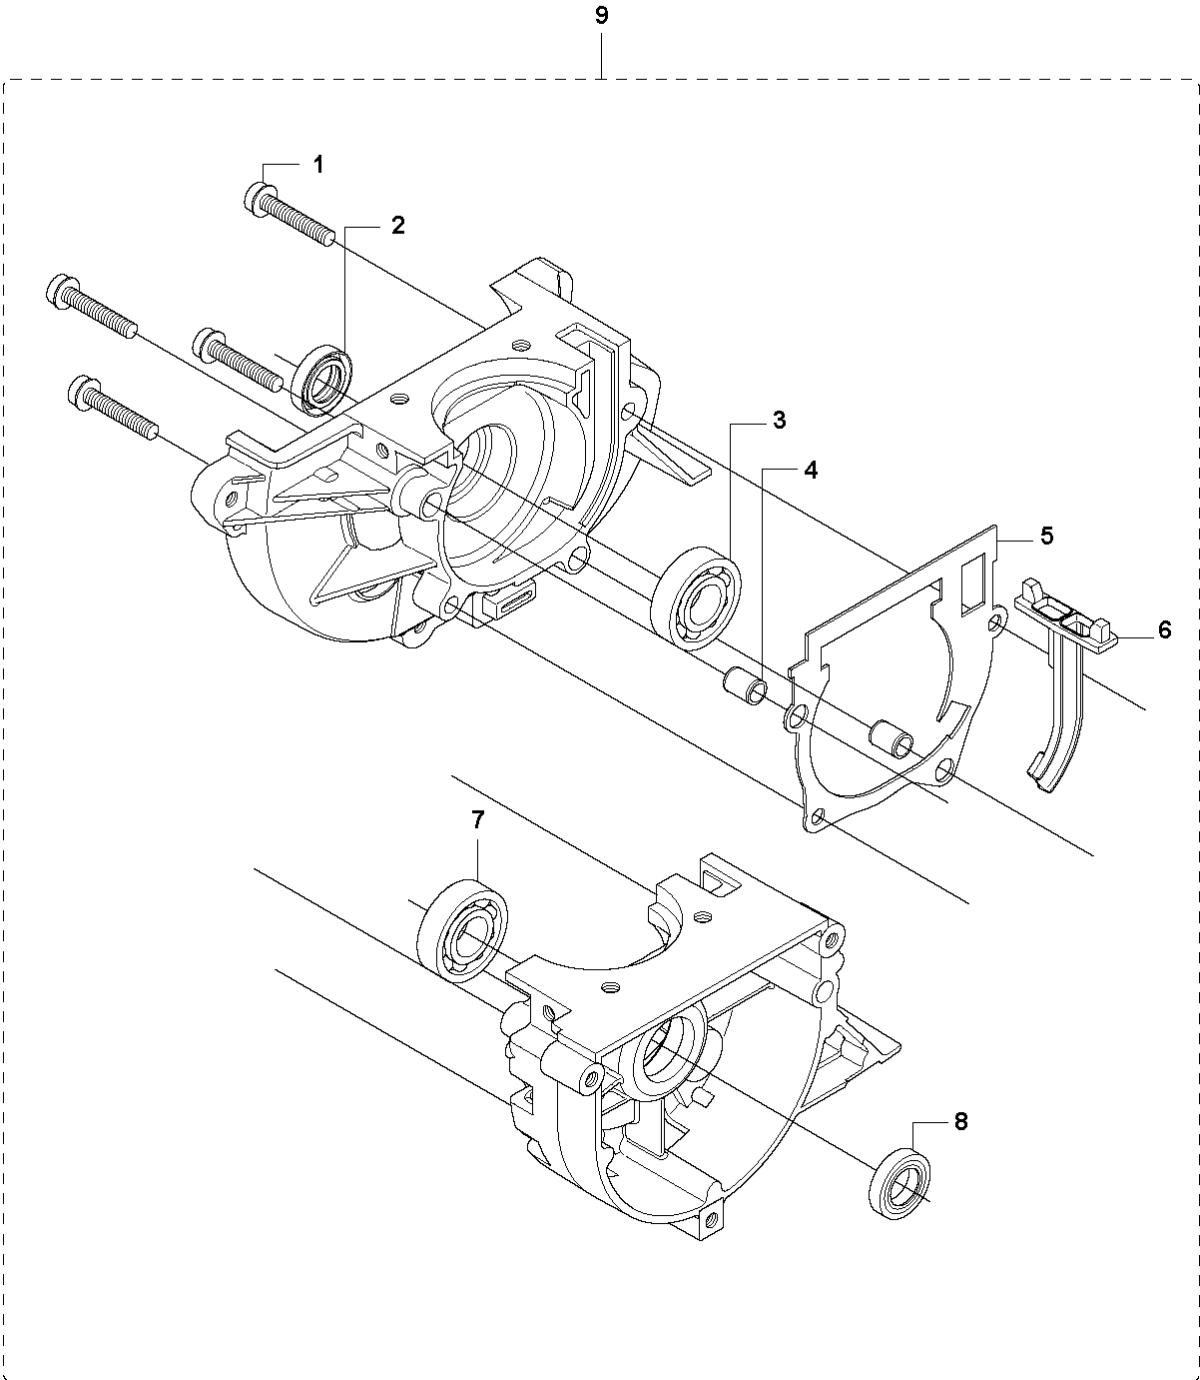

P 535 RX, 535 RJ, 535 RXT, 535 LS
CRANKCASE

CRANKCASE

535 RX

Ref	Part No	Description	Remark	QTY	KIT
1	503 20 02-30	SCREW IHSCFM		4	9
2	503 26 02-02	SEALING RING		1	9
3	738 21 01-10	BALL BEARING		1	9
4	593 80 60-01	GUIDE BUSHING		2	9
5	593 77 76-01	GASKET		1	9
6	537 32 42-01	INSERT		1	9
7	738 21 01-10	BALL BEARING		1	9
8	503 26 02-02	SEALING RING		1	9
9	544 03 89-01	CRANKCASE ASSY		1