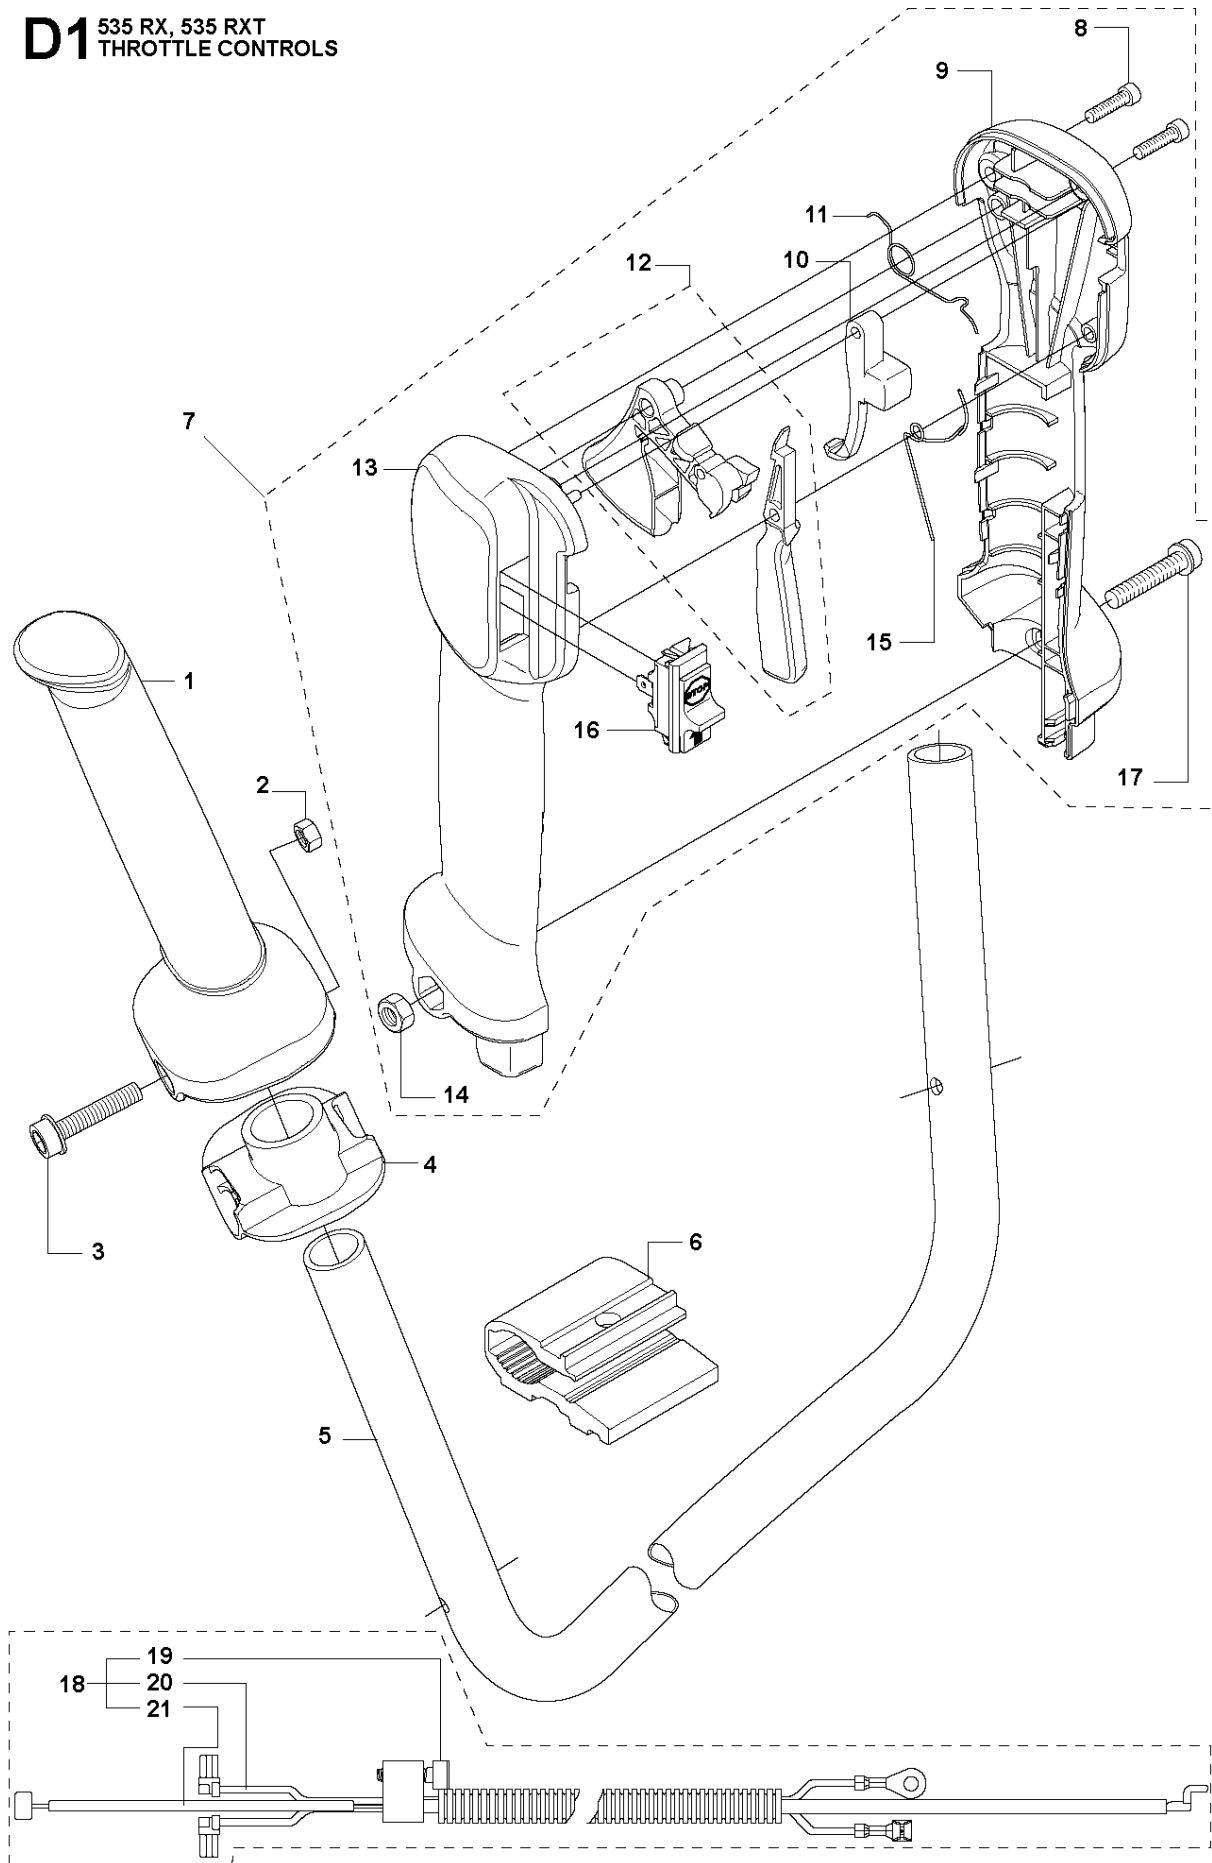

D1 535 RX, 535 RXT
THROTTLE CONTROLS

THROTTLE CONTROLS

535 RX

Ref	Part No	Description	Remark	QTY	KIT
1	537 17 28-01	HANDLE		1	
2	731 23 14-01	HEXAGON NUT		1	
3	503 20 02-45	SCREW IHSCFM		1	
4	537 17 29-01	COVER		1	
5	537 36 00-01	HANDLEBAR		1	
6	503 75 00-02	HANDLEBAR BRACKET		1	
7	537 42 45-13	HANDLE ASSY		1	
8	503 21 66-18	SCREW IHST		2	7
9	537 16 03-02	HANDLE HALF	535 RXT	1	7
9	537 16 03-01	HANDLE HALF	535 RX	1	7
10	537 16 07-01	THROTTLE LOCKOUT		1	7
11	537 17 42-01	SPRING THROTTLE TRIG		1	7
12	506 49 77-01	THROTTLE CONTROL		1	7
13	537 16 02-09	HANDLE HALF	535 RXT	1	7
13	537 16 02-02	HANDLE HALF	535 RX	1	7
14	503 22 10-13	HEXAGON NUT		1	7
15	537 17 43-01	SPRING		1	7
16	537 41 90-01	SWITCH		1	7
17	503 20 07-35	SCREW IHSCFM		1	7
18	537 35 96-02	WIRING ASSY		1	
19	503 21 66-18	SCREW IHST		1	18
20	503 87 85-07	SHORT CIRCUIT CABLE		1	18
21	537 37 78-01	THROTTLE CABLE ASSY		1	18