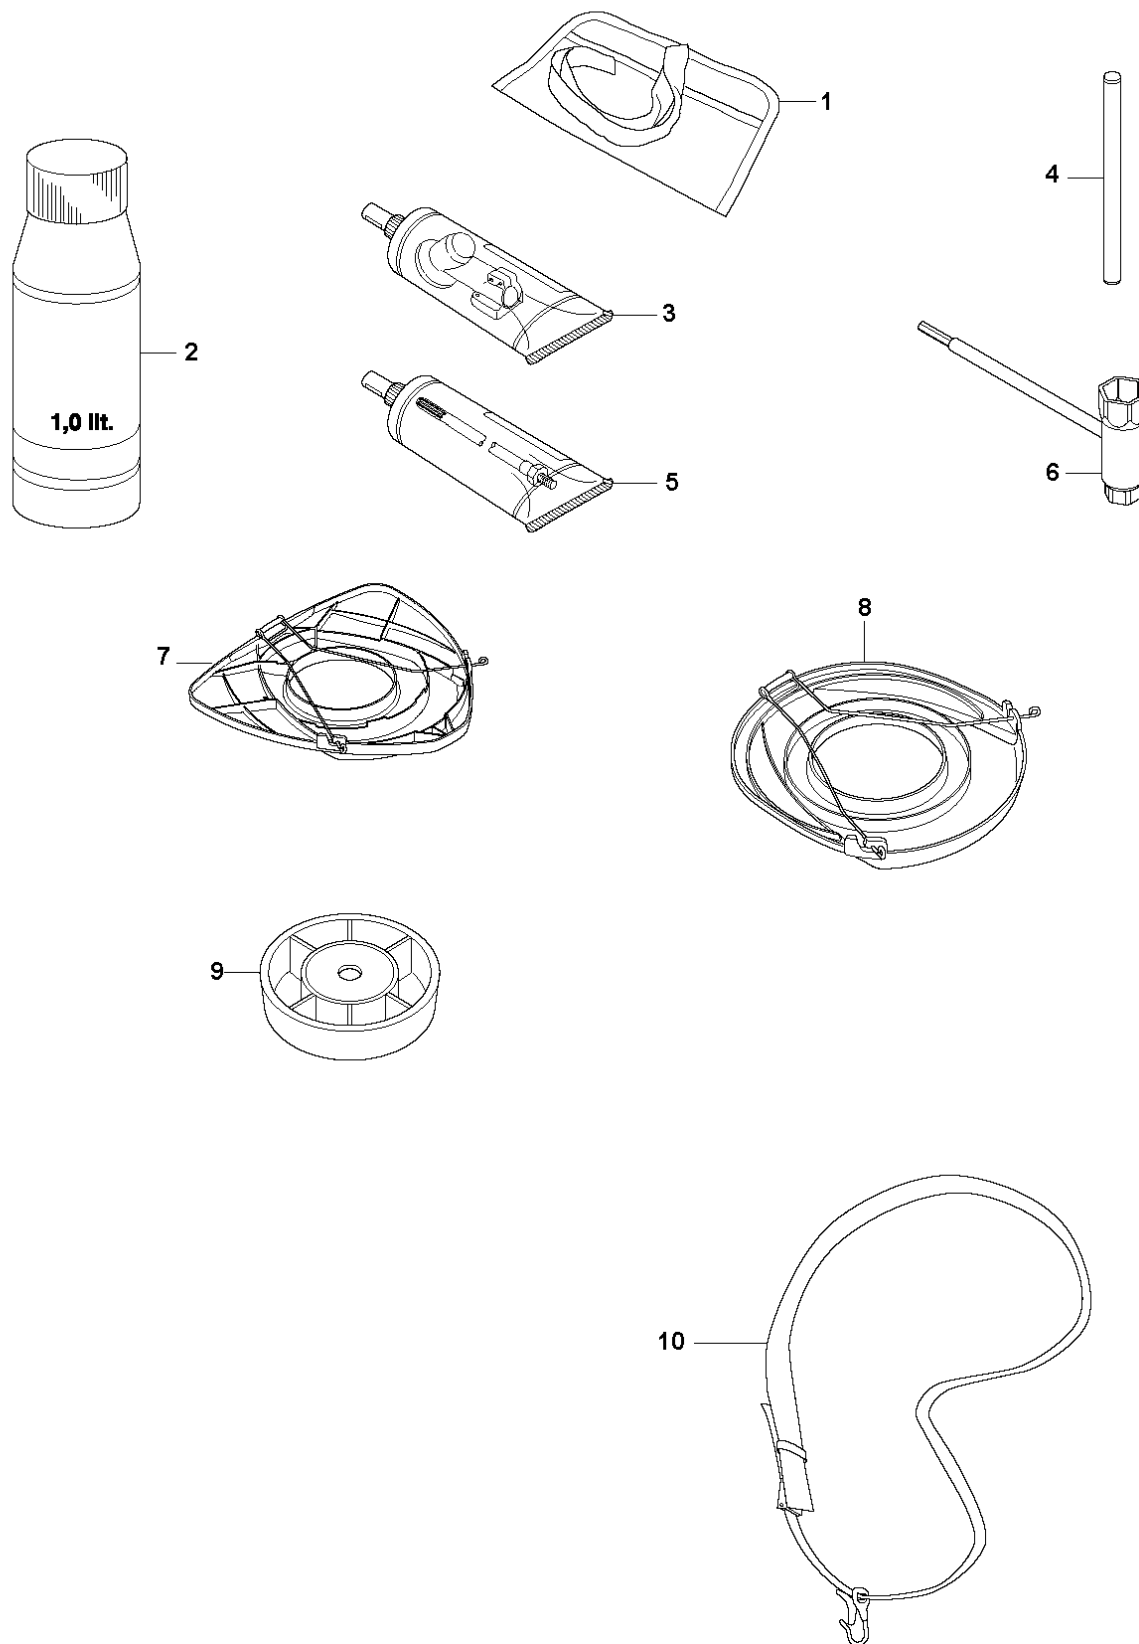

ACCESSORIES

535 RX

Ref	Part No	Description	Remark	QTY KIT	
1	501 32 04-02	SAW BLADE GUARD	Incl. Pos. 2-7	1	
2	574 53 06-01	CLAMP	Spare part incl. Screws Pos. 3	1	1
3	573 99 43-04	SCREW IHSCFMO	Captive Screw M5	2	1, 2
4	501 32 08-01	ADAPTER		1	1
5	574 53 26-01	BLADE GUARD	Incl. Pos. 6-7	1	1
6	503 20 02-16	SCREW IHSCFM		4	1, 5
7	574 03 95-01	LOCK NUT		4	1, 5
8	503 21 07-16	SCREW IHSCFT	535 RX, 535 RXT	1	13
8	503 21 68-25	SCREW IHSCFT	535 LS, 535 RJ	1	13
9	503 79 88-02	BLADE		1	13
10	544 12 45-01	RETAINER	535 LS, 535 RJ	1	13
11	537 38 72-01	SNAP LOCKING		4	13
12	537 39 63-01	SPLASH GUARD	535 RX, 535 RXT	1	13
12	537 39 63-03	SPLASH GUARD	535 LS, 535 RJ	1	
13	537 33 16-01	COMBINATION GUARD	535 RX, 535 RXT	1	
13	537 33 16-03	SPLASH GUARD	535 LS, 535 RJ	1	
14	503 21 68-25	SCREW IHSCFT		1	17
15	503 79 88-02	BLADE		1	17
16	544 12 45-01	RETAINER		1	17
17	537 34 94-03	TRIMMER GUARD ASSY	535 LS, 535 RJ	1	
18	503 21 68-25	SCREW IHSCFT		1	20
19	503 79 88-02	BLADE		1	20
20	502 44 81-01	TRIMMER GUARD ASSY		1	

R2 535 RX, 535 RJ, 535 RXT, 535 LS
ACCESSORIES