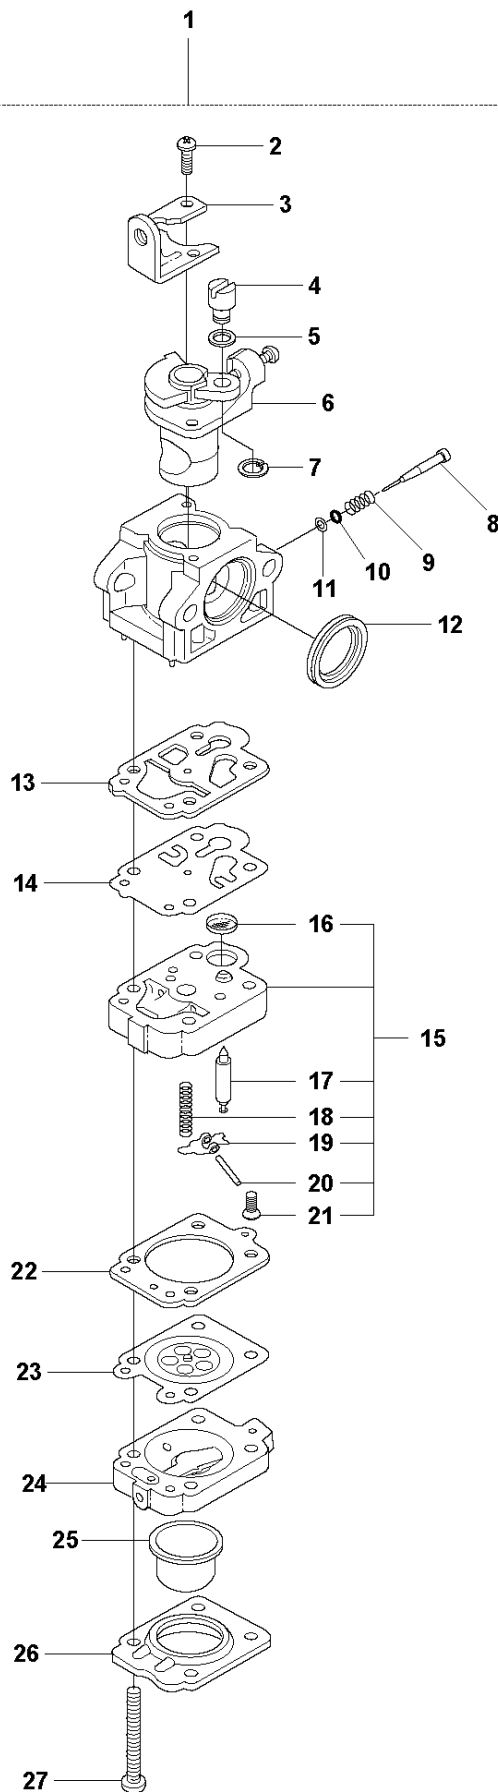

Q 541RST
CARBURETTOR

CARBURETOR

541 RST, 2018-01

Ref	Part No	Description	Remark	QTY	KIT
1	587 10 67-01	CARBURETTOR		1	
2	505 30 79-01	SCREW		2	1
3	506 74 60-01	BRACKET		1	1
4	516 59 77-01	SWIVEL		1	1
5	506 74 61-01	WASHER		1	1
6	587 64 29-01	VALVE		1	1
7	506 73 86-01	RETAINER RING		1	1
8	512 37 34-01	NEEDLE		1	1
9	513 30 16-01	SPRING		1	1
10	513 43 77-01	WASHER		1	1
11	513 43 78-01	O-RING		1	1
12	505 30 84-01	RING		1	1
13	506 74 51-01	GASKET		1	1
14	506 68 98-01	DIAPHRAGM		1	1
15	513 41 08-01	BODY		1	1
16	520 95 70-01	SCREEN		1	1,15
17	521 08 54-01	VALVE.INLET		1	1,15
18	513 41 07-01	SPRING		1	1,15
19	520 97 72-01	LEVER		1	1,15
20	520 97 74-01	PIN		1	1,15
21	505 30 61-01	SCREW		1	1,15
22	506 74 08-01	GASKET		1	1
23	505 30 68-01	DIAPHRAGM		1	1
24	506 74 09-01	BODY		1	1
25	505 30 67-01	PUMP		1	1
26	506 74 10-01	COVER		1	1
27	516 54 40-01	SCREW		4	1