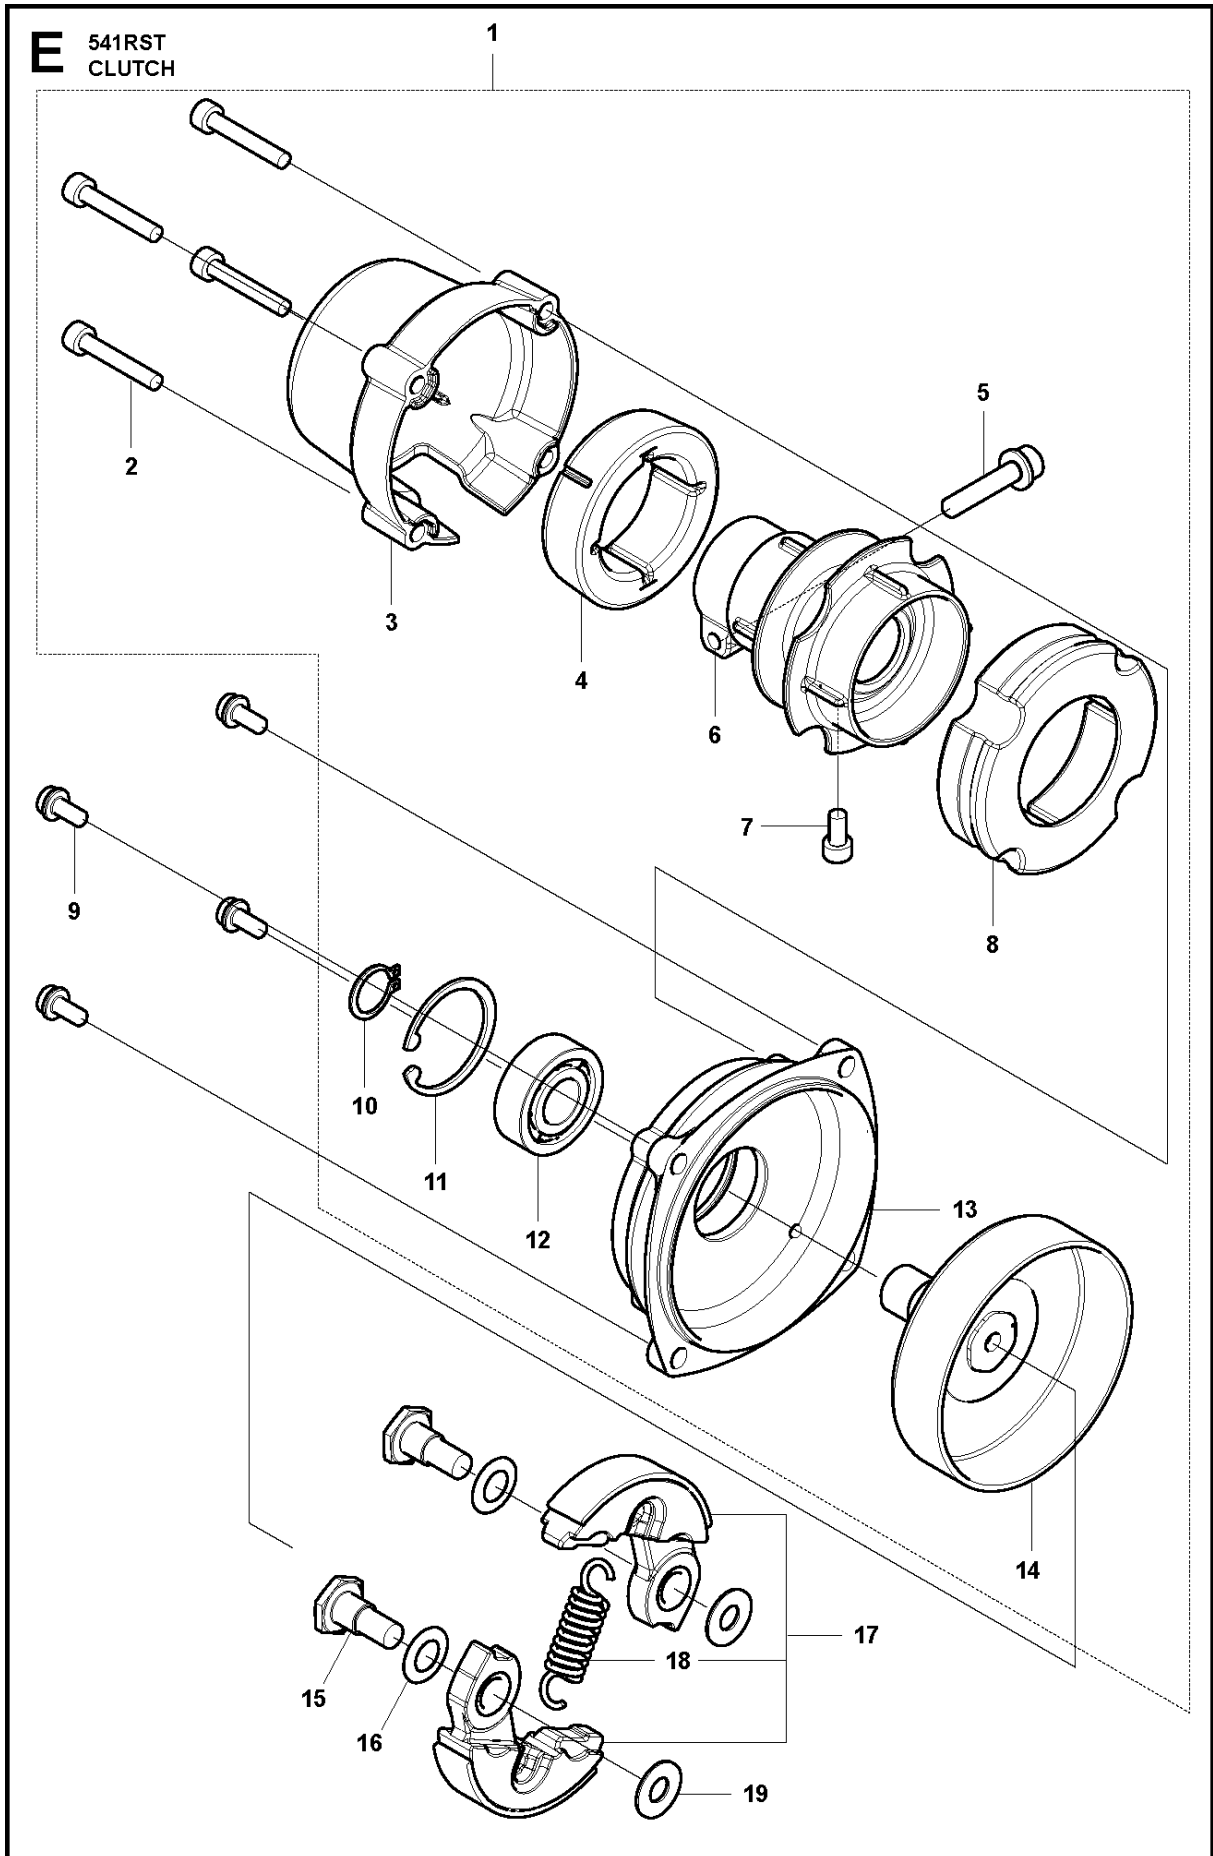

SPARE PARTS LIST

BRUSHCUTTERS/CLEARING SAWS

541 RST, 2018-01

A1 541RST (All except Asia)
GEAR

GEARS

541 RST, 2018-01

Ref	Part No	Description	Remark	QTY	KIT
1	574 71 08-01	BOLT		1	
2	537 18 95-01	SCREW		1	
3	528 81 85-01	BRACKET		1	
4	579 07 62-01	GEAR CASE		1	
5	521 86 20-01	BOLT		1	4
6	576 59 07-01	BOLT		1	
7	579 07 68-01	PINION		1	4
8	516 12 41-01	SNAP RING		1	4
9	516 12 79-01	BEARING		1	4
10	516 13 00-01	BEARING		1	4
11	506 60 99-01	SNAP RING		1	4
12	544 36 27-01	BOLT		1	4
13	505 17 02-01	BEARING		1	4
14	579 07 67-01	GEAR		1	4
15	579 07 66-01	SHAFT		1	4
16	516 13 17-01	BEARING		1	4
17	502 84 93-01	SNAP RING		1	4
18	521 52 22-01	SEAL		1	4
19	579 07 69-01	HOLDER		1	4
20	579 07 70-01	PLATE		1	4
21	579 07 71-01	HOLDER		1	4
22	579 07 64-01	NUT		1	4

HANDLE

541 RST, 2018-01

Ref	Part No	Description	Remark	QTY	KIT
1	593 30 47-01	HANDLE ASSY		1	
2	537 17 28-02	HANDLE		1	1
3	537 17 29-01	COVER		1	1
4	537 36 00-01	HANDLEBAR		1	1
5	510 90 94-01	BOLT		1	1
6	731 23 14-01	HEXAGON NUT		1	1
7	593 30 48-01	BRACKET		1	
8	586 49 62-01	BOLT		4	7
9	544 01 99-02	HANDLEBAR BRACKET		1	7
10	537 40 26-03	BRACKET		1	7
11	525 82 49-13	SCREW ITXSCM		2	7

D 541RST
THROTTLE HANDLE

THROTTLE CONTROLS

541 RST, 2018-01

Ref	Part No	Description	Remark	QTY	KIT
12	503 20 07-82	SCREW IHSCFM		1	1
13	522 03 66-01	THROTTLE CABLE ASSY		1	
1	537 18 35-07	HANDLE ASSY		1	
2	503 71 82-01	SWITCH		1	1
3	503 22 10-13	HEXAGON NUT		1	1
4	537 16 07-03	THROTTLE LOCKOUT		1	1
5	506 49 51-01	THROTTLE LOCKOUT		1	1
6	506 49 50-01	THROTTLE CONTROL		1	1
7	537 17 42-01	SPRING THROTTLE TRIG		1	1
8	537 17 43-01	SPRING		1	1
9	537 16 03-01	HANDLE HALF		1	1
10	503 21 66-74	SCREW IHSCT		2	1
11	537 16 02-03	HANDLE HALF		1	1