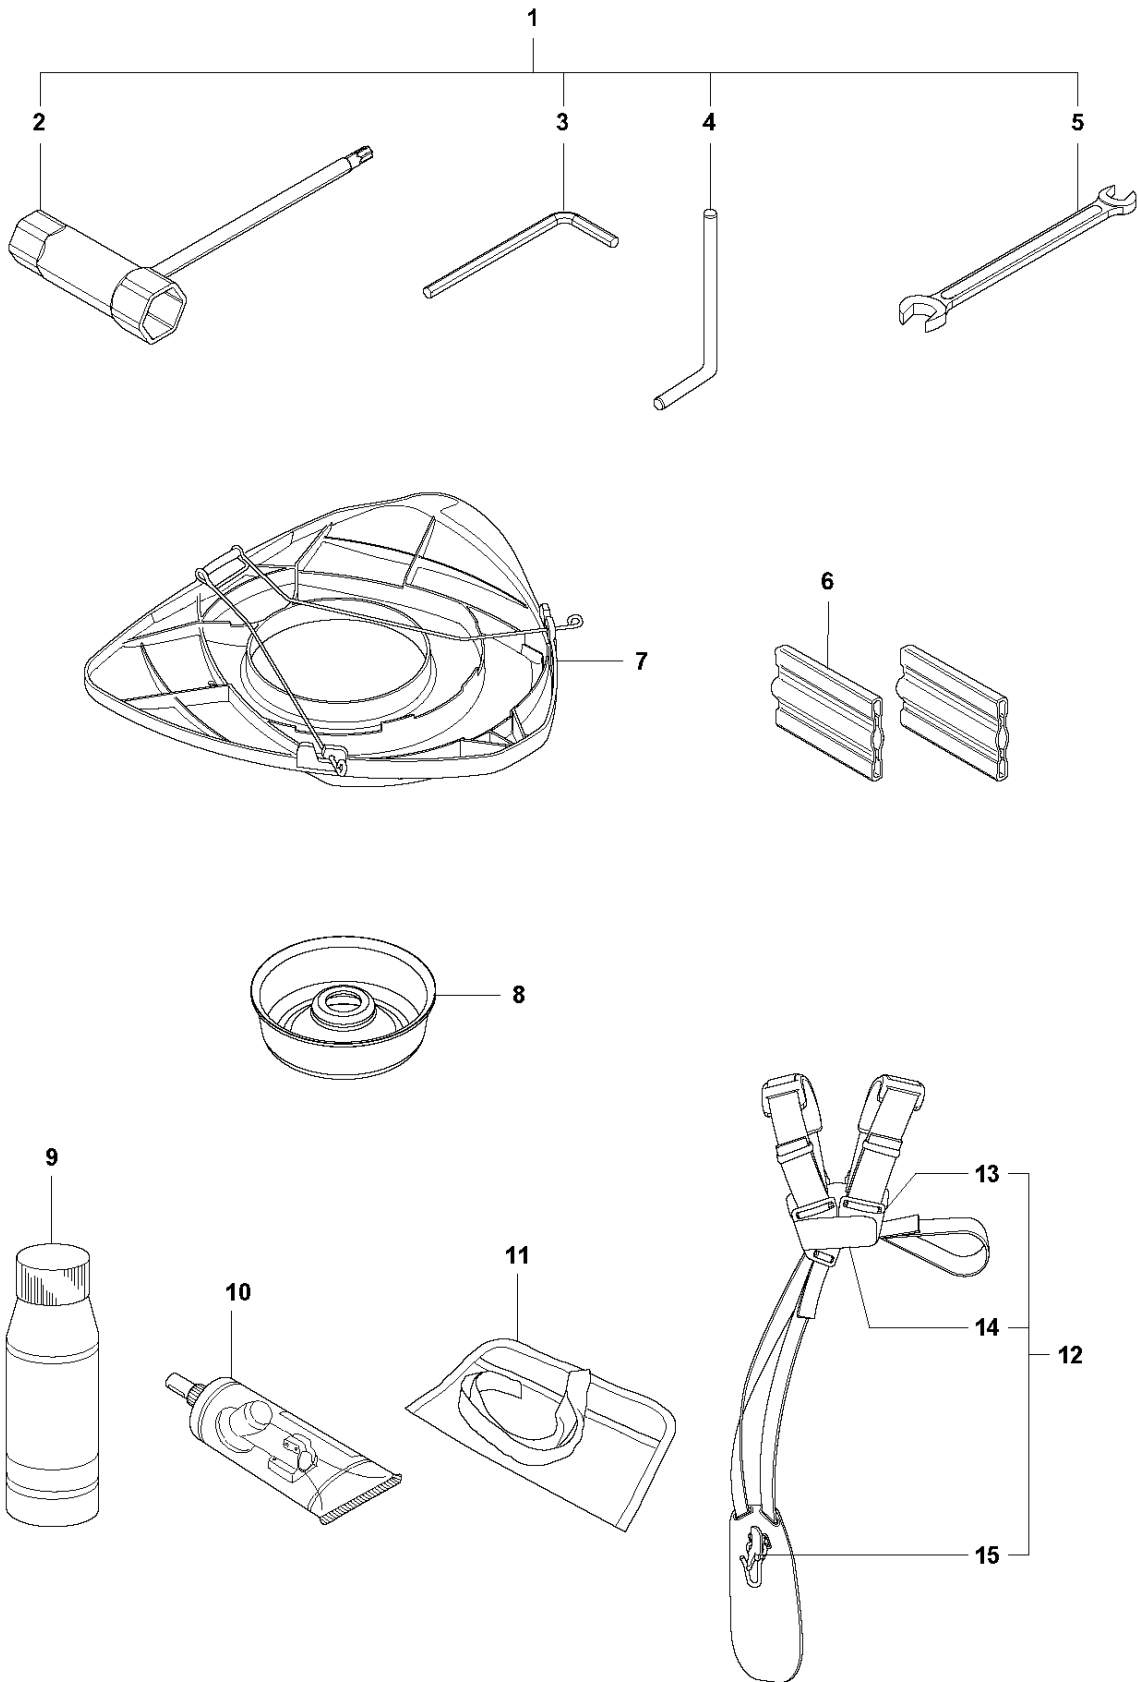

R 541RST
ACCESSORIES

ACCESSORIES

541 RST, 2018-01

Ref	Part No	Description	Remark	QTY	KIT
1	529 26 51-01	TOOL SET		1	
2	529 26 55-01	WRENCH		1	1
3	505 31 19-01	WRENCH		1	1
4	505 31 20-01	TOOL		1	1
5	506 61 50-01	SPANNER		1	1
6	537 12 99-04	BAR COVER	For Asia	2	
7	544 35 91-01	TRANSPORT GUARD	For Russia	1	
8	528 81 81-01	SUPPORT CUP		1	
9	531 00 92-48	FILTER OIL		1	
10	503 97 64-01	GREASE		1	
11	501 19 22-01	TOOL		1	
12	537 27 57-02	HARNES	531RS	1	
13	537 28 83-01	BUCKLE		1	12
14	537 28 84-01	BUCKLE		1	12
15	502 02 28-05	WELT HOOK		1	12