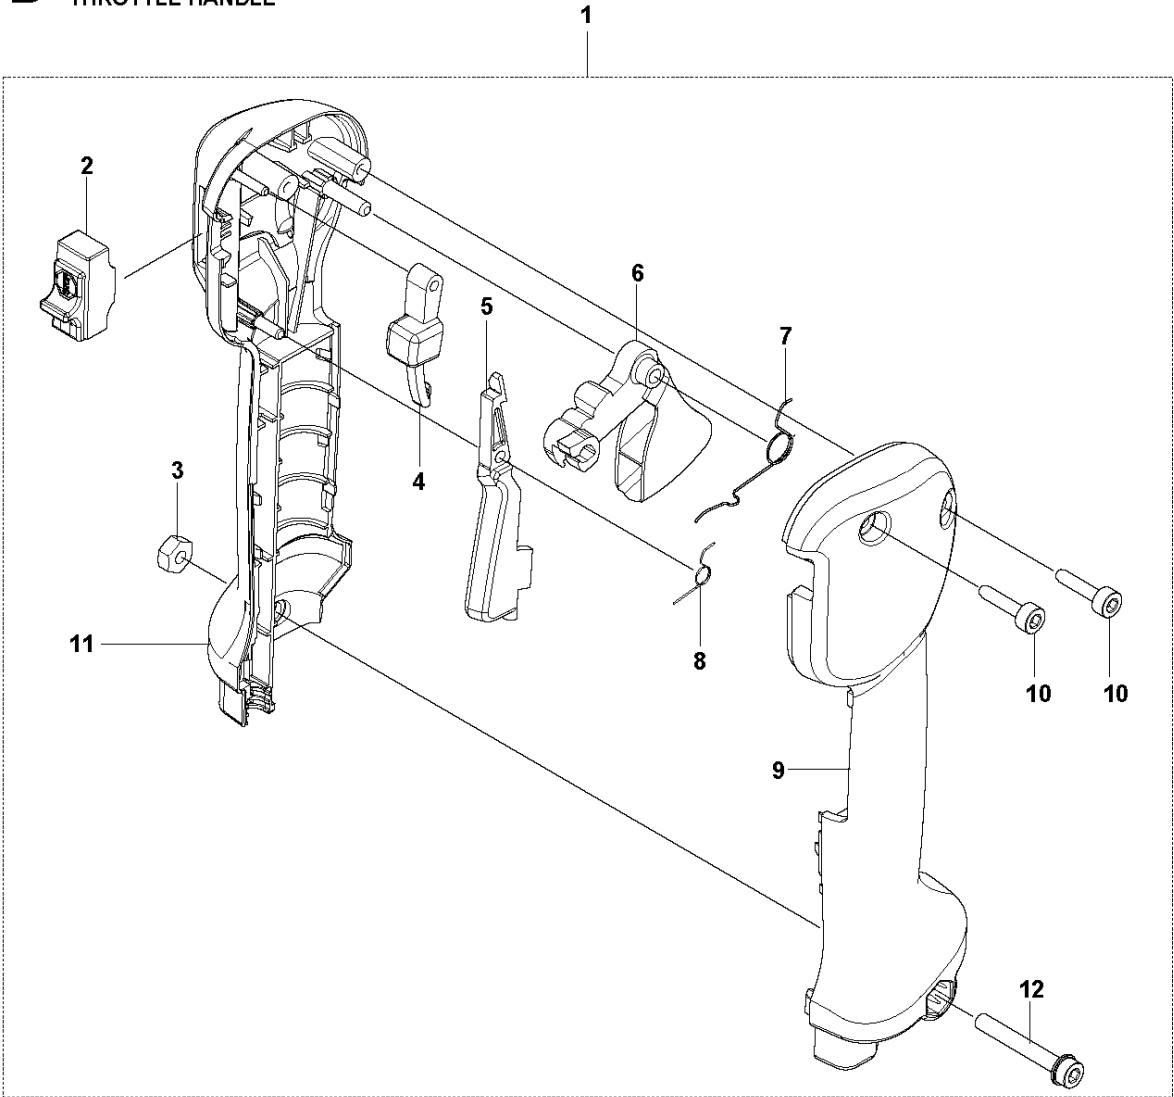

D 541RST
THROTTLE HANDLE

THROTTLE CONTROLS

541 RST, 2018-01

Ref	Part No	Description	Remark	QTY	KIT
12	503 20 07-82	SCREW IHSCFM		1	1
13	522 03 66-01	THROTTLE CABLE ASSY		1	
1	537 18 35-07	HANDLE ASSY		1	
2	503 71 82-01	SWITCH		1	1
3	503 22 10-13	HEXAGON NUT		1	1
4	537 16 07-03	THROTTLE LOCKOUT		1	1
5	506 49 51-01	THROTTLE LOCKOUT		1	1
6	506 49 50-01	THROTTLE CONTROL		1	1
7	537 17 42-01	SPRING THROTTLE TRIG		1	1
8	537 17 43-01	SPRING		1	1
9	537 16 03-01	HANDLE HALF		1	1
10	503 21 66-74	SCREW IHSCT		2	1
11	537 16 02-03	HANDLE HALF		1	1