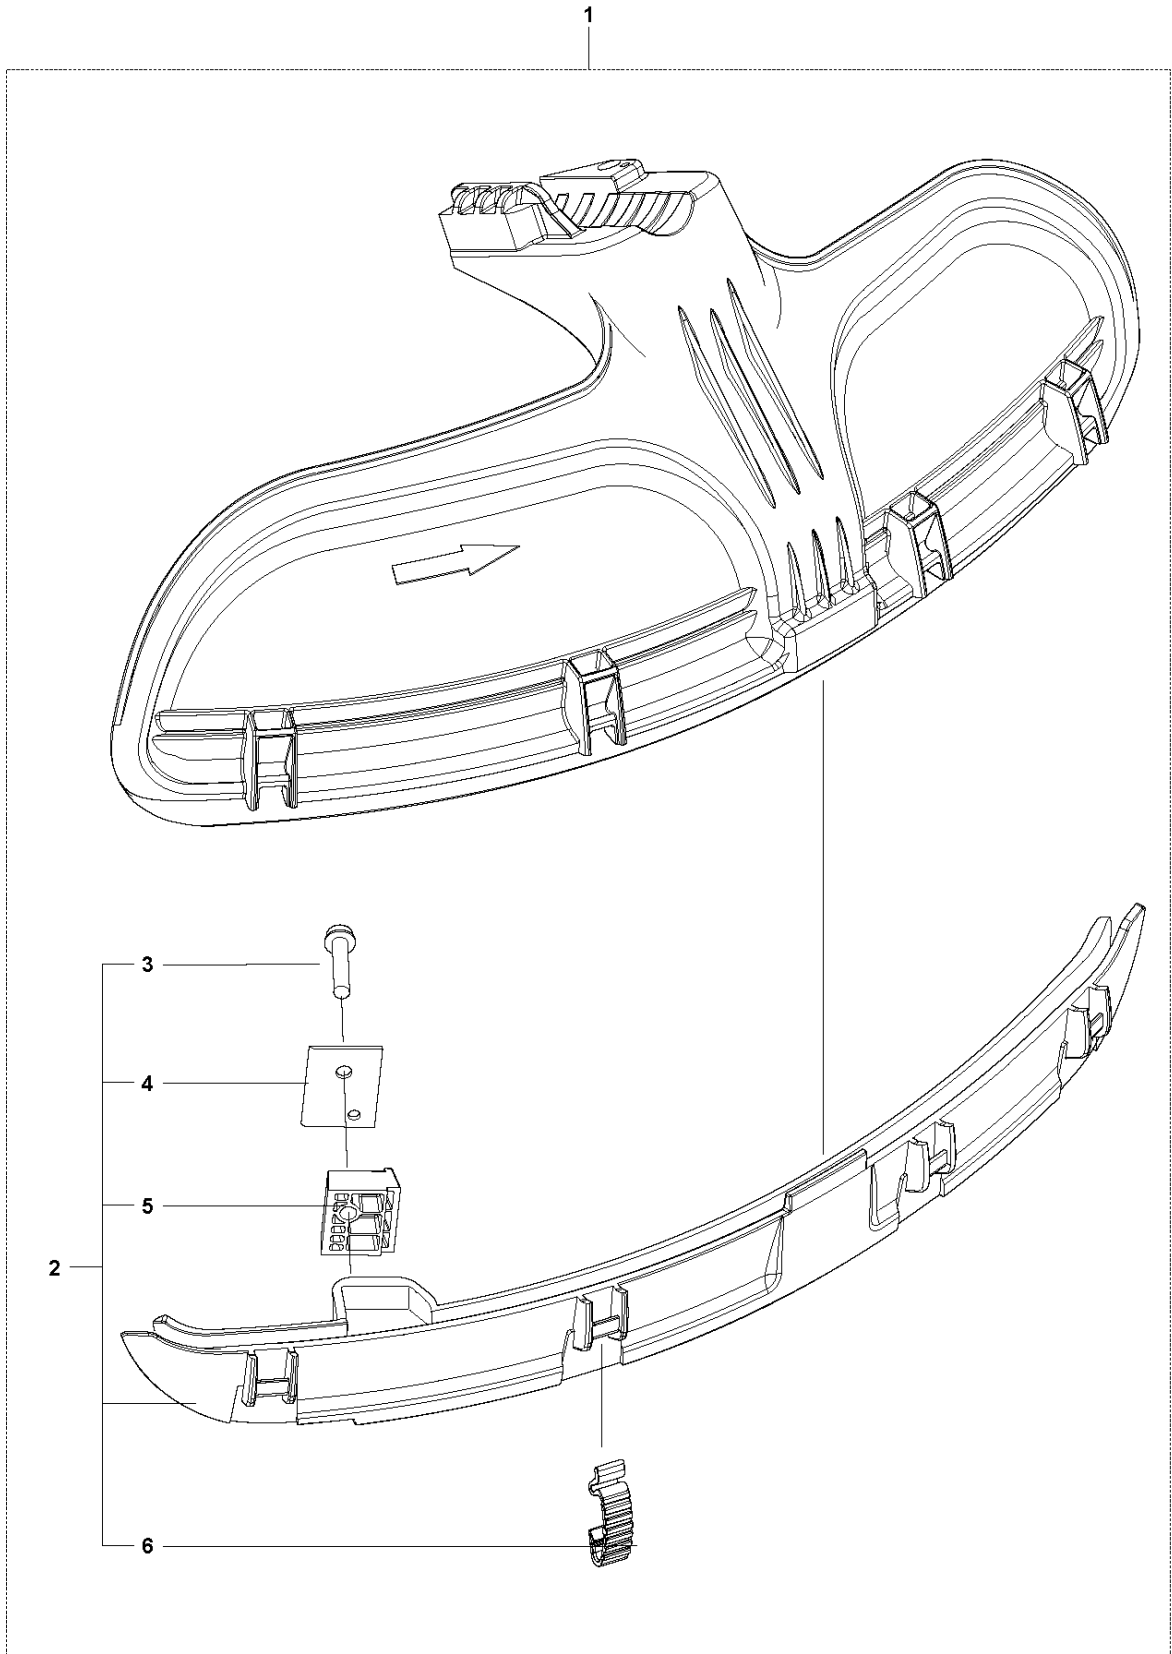

S1 541RST (All except Asia)
ACCESSORIES

ACCESSORIES

541 RST, 2018-01

Ref	Part No	Description	Remark	QTY	KIT
1	537 33 16-03	SPLASH GUARD		1	
2	537 39 63-03	SPLASH GUARD		1	1
3	503 21 68-25	SCREW IHSCFT		1	1,2
4	503 79 88-01	BLADE		1	1,2
5	544 12 45-01	RETAINER		1	1,2
6	537 38 72-01	SNAP LOCKING		4	1,2