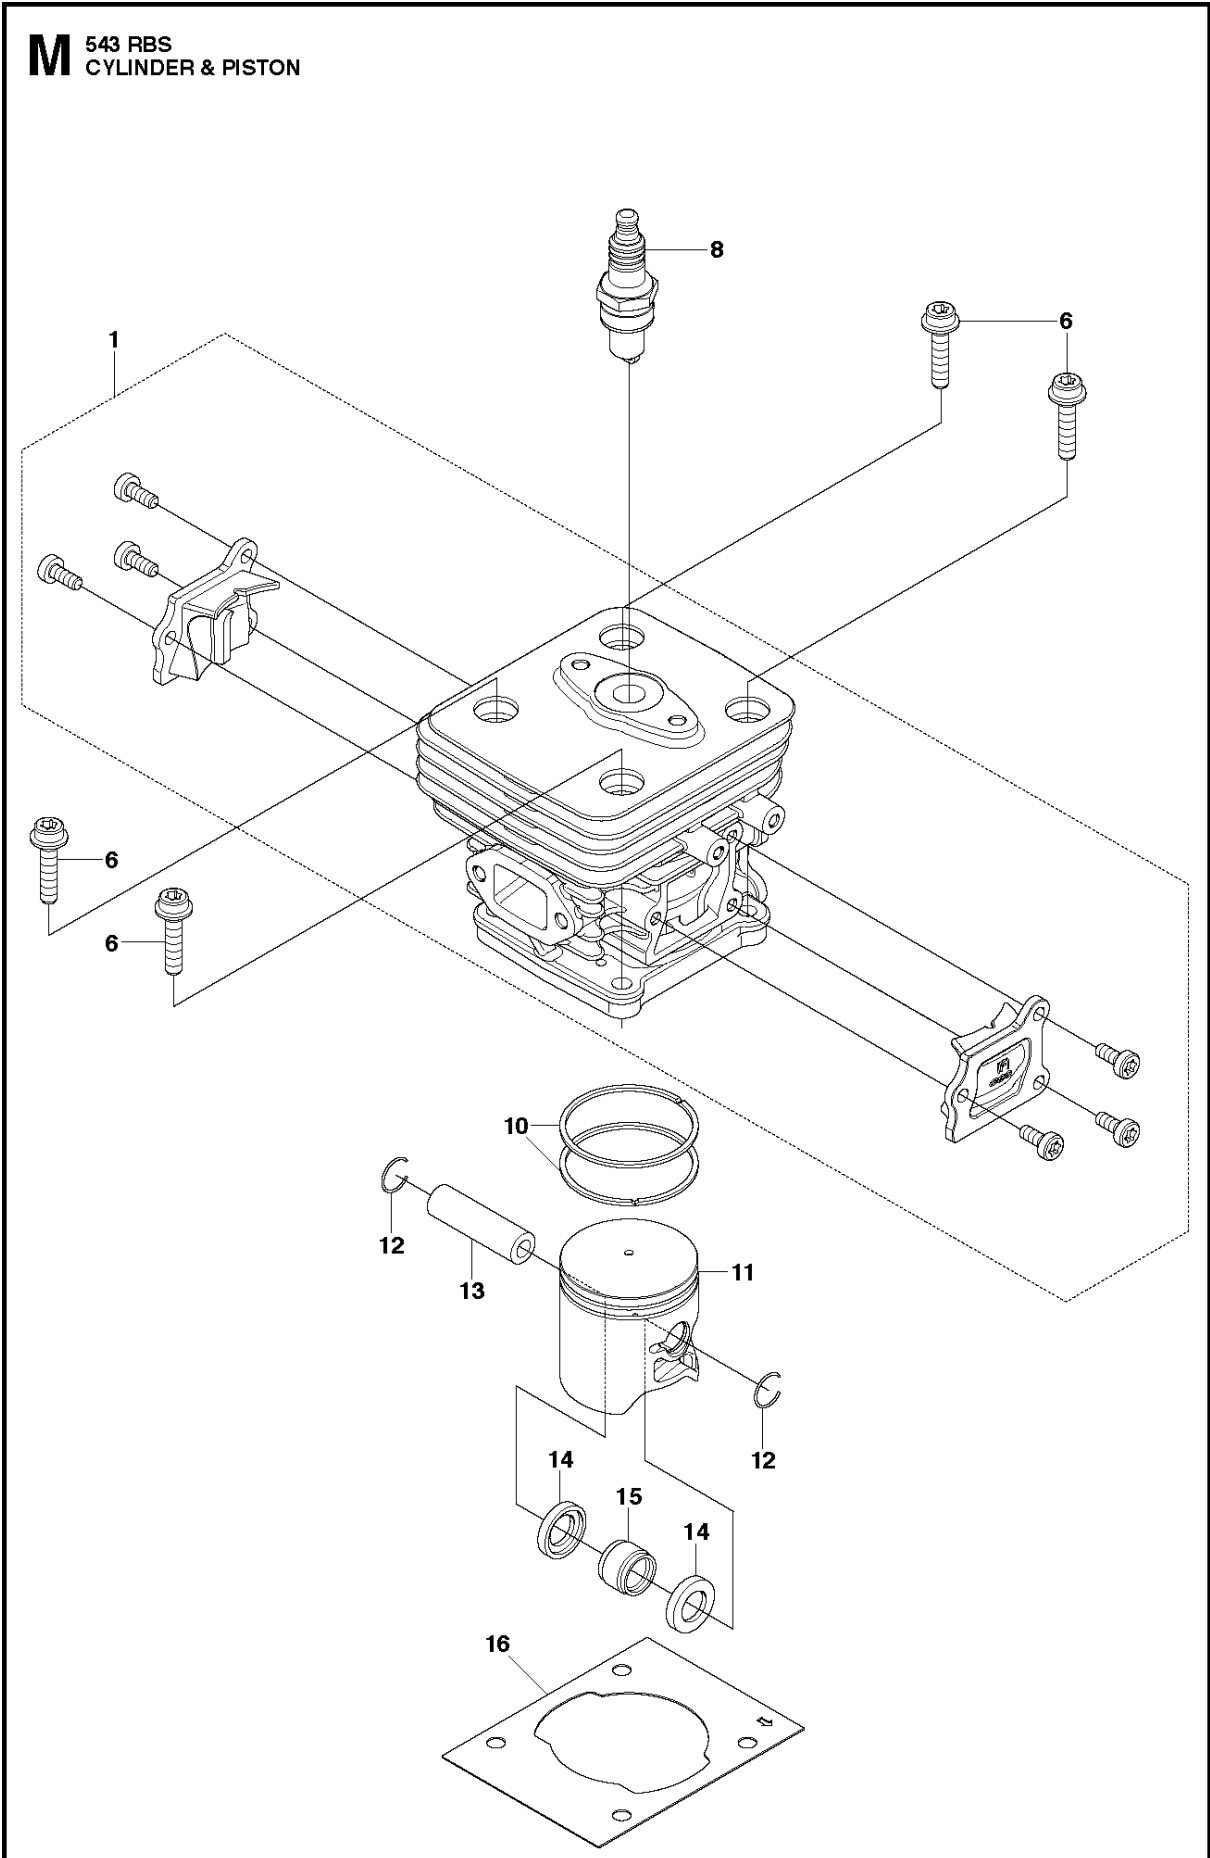

M 543 RBS
CYLINDER & PISTON

CYLINDER PISTON

543 RBS for China, 967348401, 2015-11

Ref	Part No	Description	Remark	QTY KIT
1	577 40 95-02	CYLINDER		1
6	506 74 52-01	BOLT		4
8	528 07 40-01	SPARK PLUG		1
10	510 91 80-01	PISTON RING		2
11	577 63 98-01	PISTON		1
12	516 28 30-01	RING		2
13	521 52 27-01	PEN		1
14	513 75 24-01	WASHER		2
15	505 29 73-01	BEARING		1
16	521 62 20-01	GASKET		1