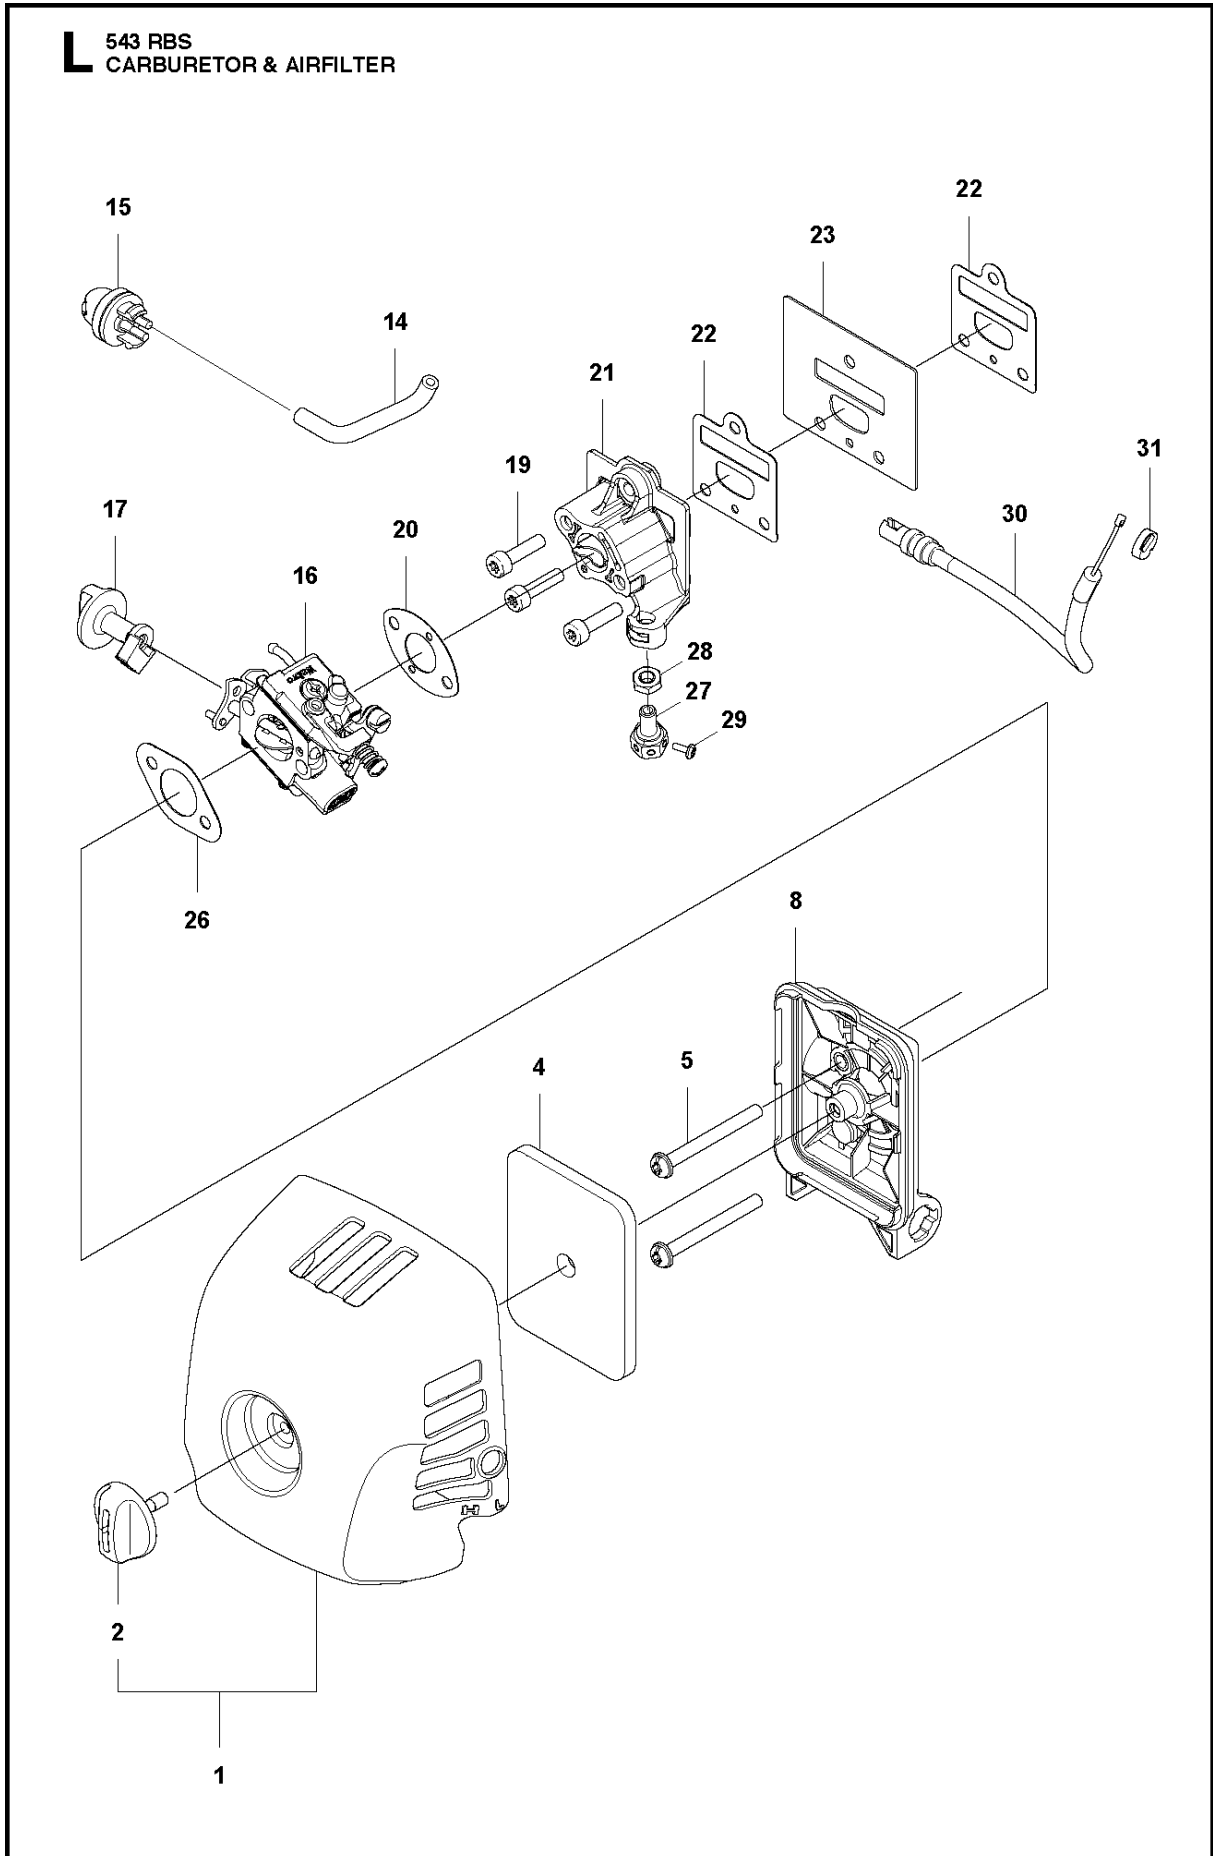

CARBURETOR & AIR FILTER

543 RBS for China, 967348401, 2015-11

Ref	Part No	Description	Remark	QTY	KIT
1	577 98 00-02	AIR FILTER COVER		1	
2	577 97 98-01	TURNING KNOB		1	1
4	501 18 50-01	AIR FILTER		1	
5	521 51 55-01	SCREW		2	
8	576 68 55-01	FILTER HOUSING		1	
14	577 50 95-01	TUBE		1	
15	503 93 66-01	PURGE		1	
16	588 77 70-03	CARBURETTOR		1	
17	577 13 31-01	CHOKE CONTROL		1	
19	506 68 90-01	BOLT		3	
20	577 67 38-01	GASKET		1	
21	576 68 58-01	INSULATOR		1	
22	576 78 54-01	GASKET		2	
23	578 11 53-01	PLATE		1	
26	577 88 24-02	GASKET		1	
27	580 41 67-01	SCREW		1	
28	510 48 74-01	NUT		1	
29	505 30 83-01	SCREW		1	
30	521 52 84-01	JOINT		1	
31	513 35 24-01	HUB CAP		1