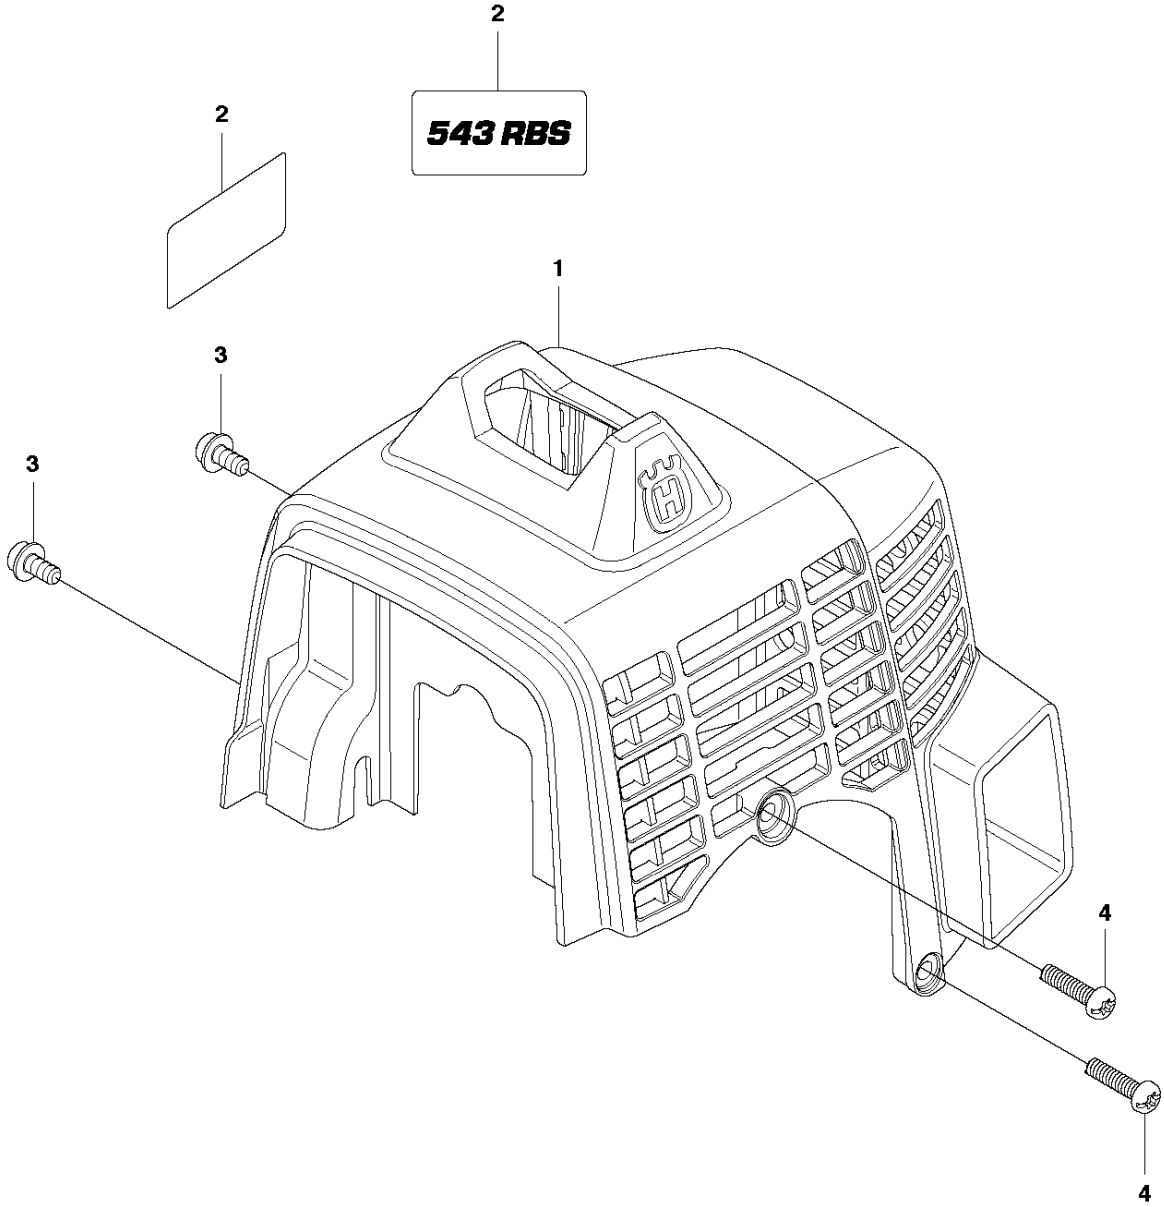

G 543 RBS
CYLINDER COVER

CYLINDER COVER

543 RBS for China, 967348401, 2015-11

Ref	Part No	Description	Remark	QTY KIT
1	579 34 95-01	COVER		1
2	588 23 45-01	DECAL		1
3	521 51 59-01	BOLT		2
4	521 86 36-01	SCREW		2