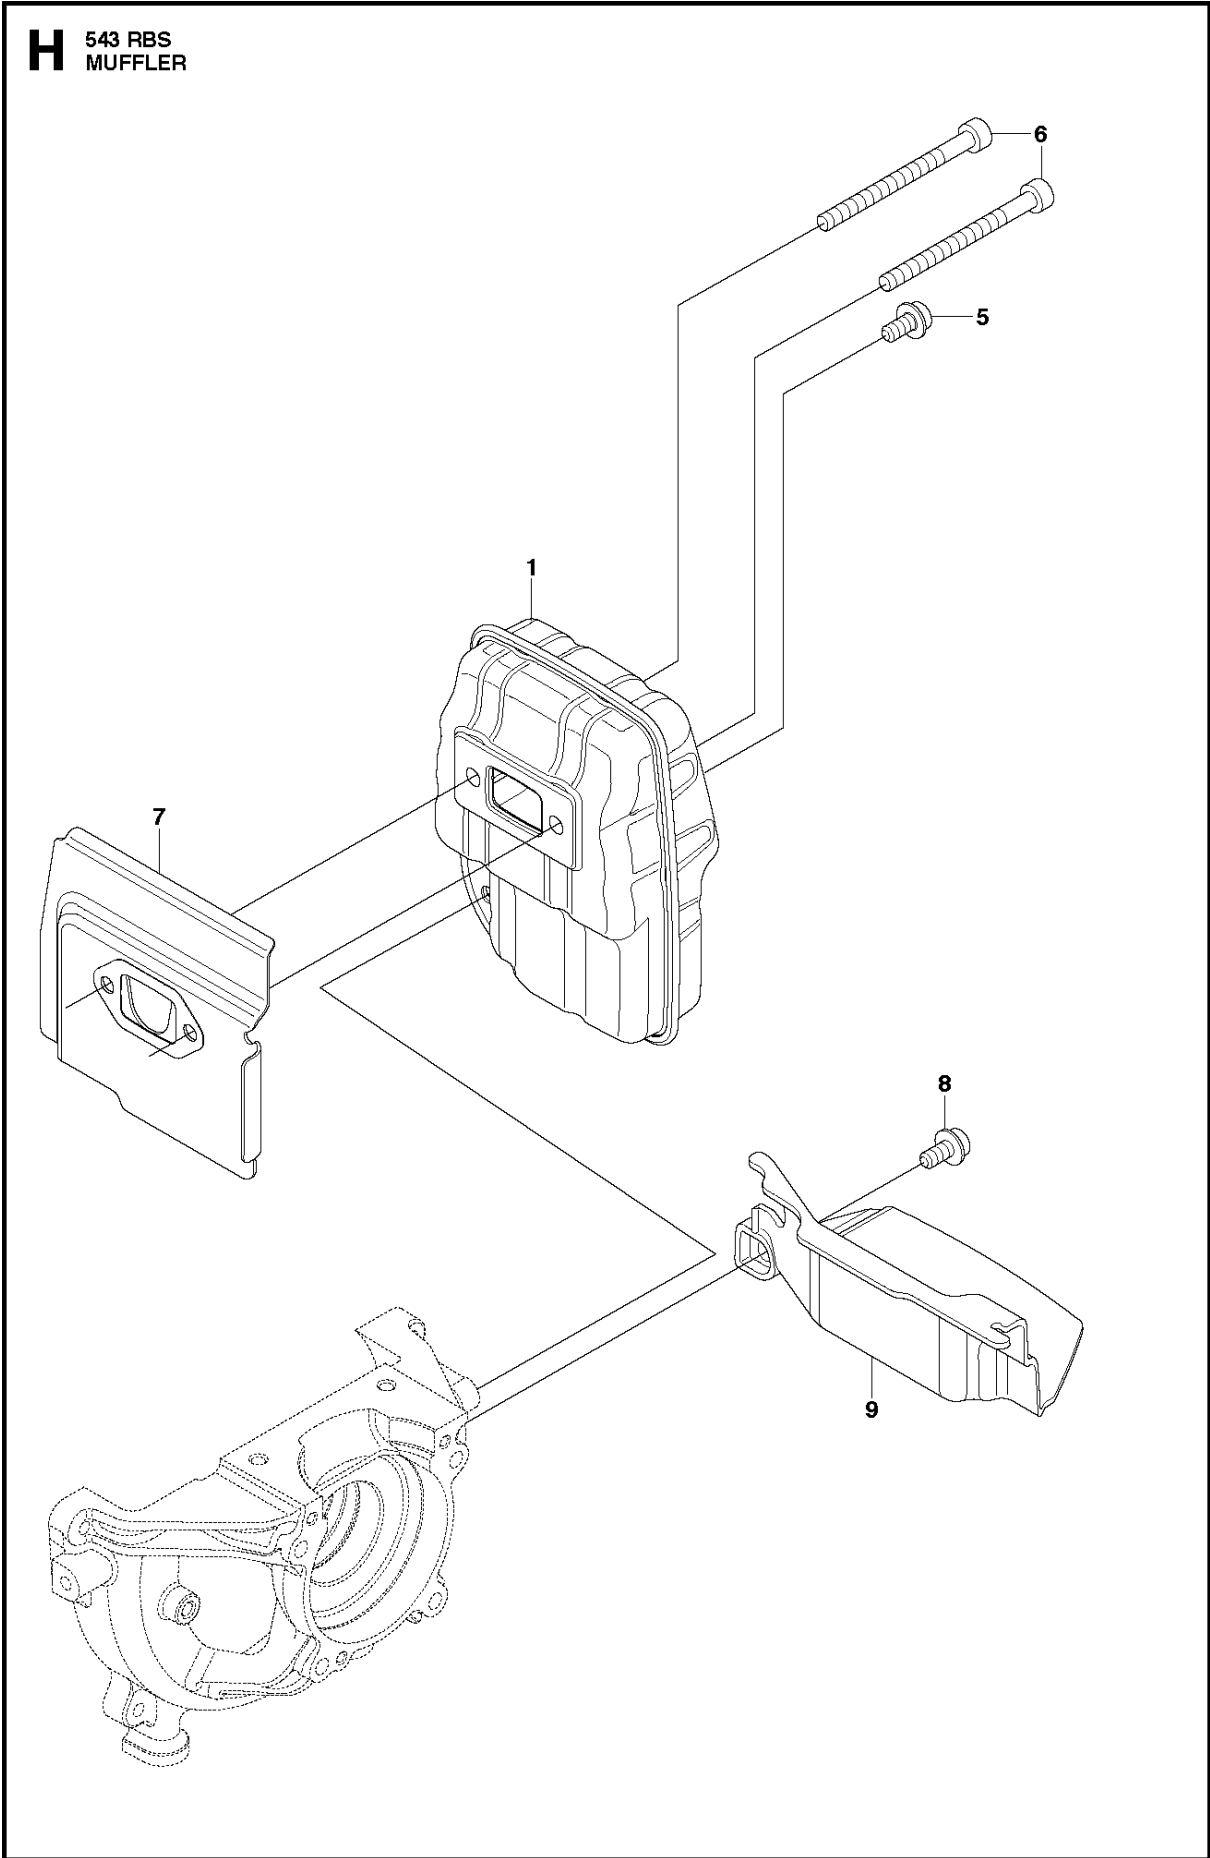

MUFFLER

543 RBS for China, 967348401, 2015-11

Ref	Part No	Description	Remark	QTY KIT
1	581 92 07-02	MUFFLER		1
5	521 51 59-01	BOLT		1
6	504 11 43-01	SCREW		2
7	577 80 41-01	GASKET		1
8	521 51 59-01	BOLT		1
9	586 34 84-01	MUFFLER GUARD		1