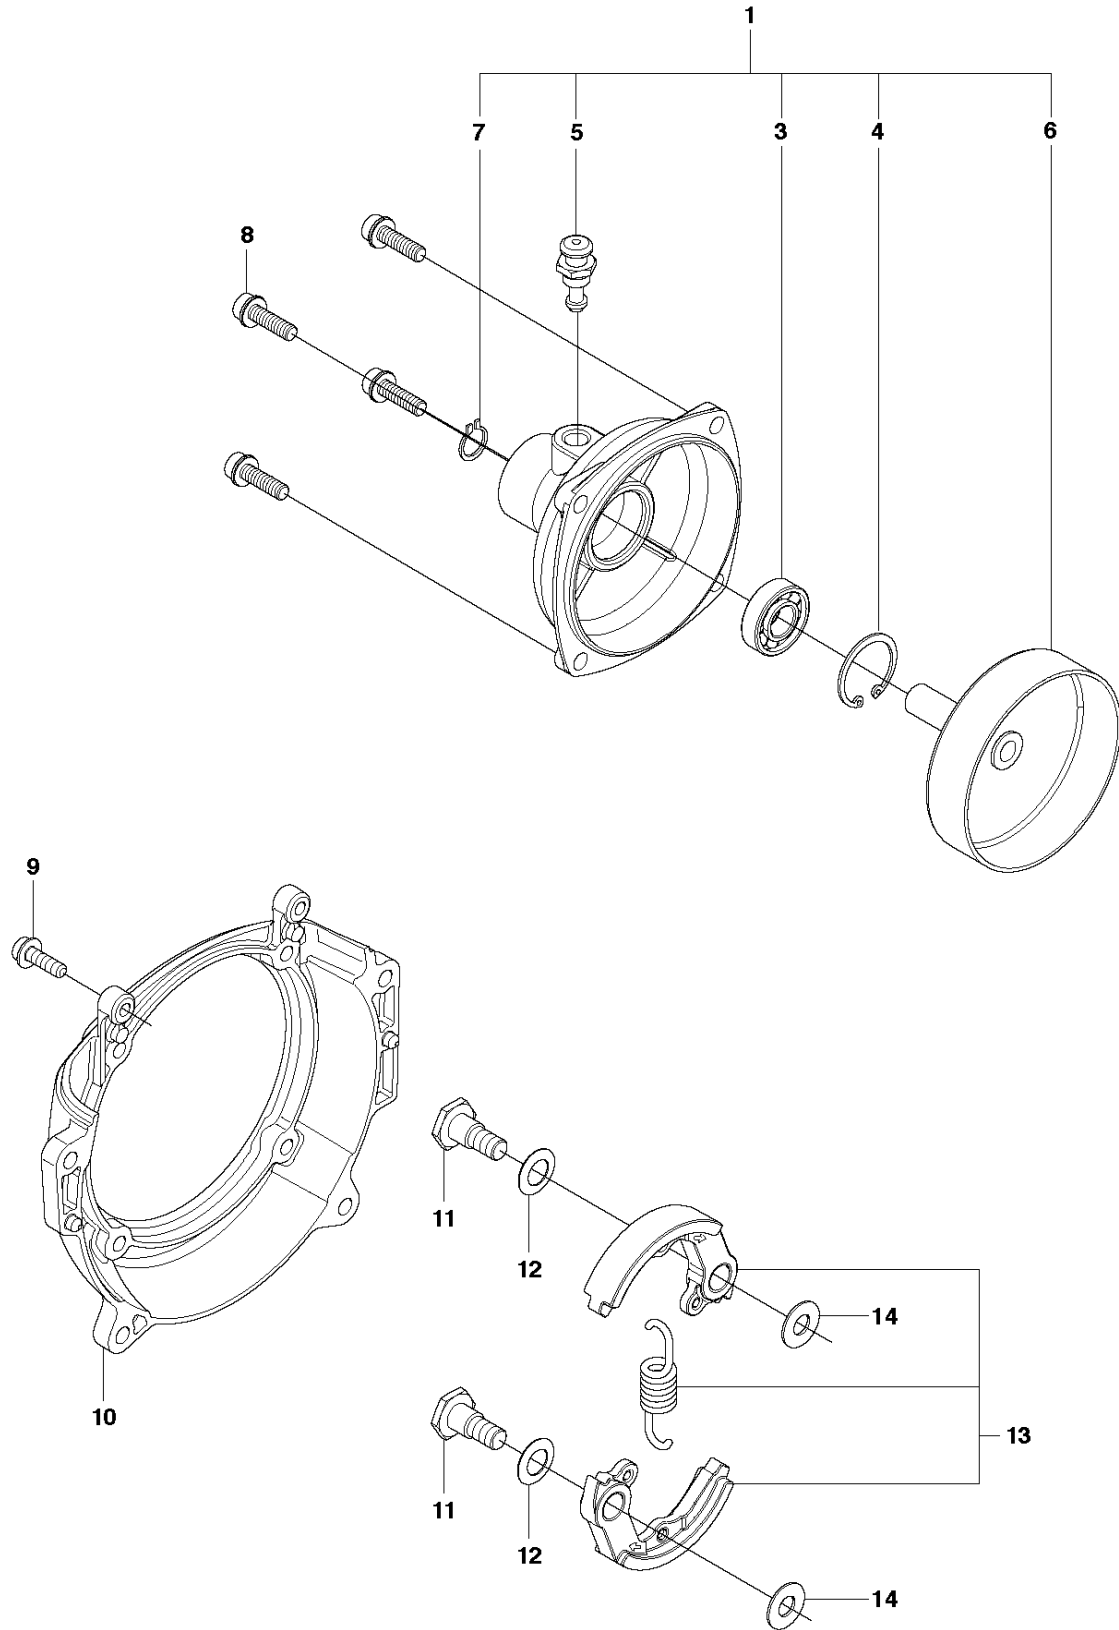

# SPARE PARTS LIST

BRUSHCUTTERS/CLEARING SAWS

543 RBS for China, 967348401, 2015-11

**E** 543 RBS  
CLUTCH

## CLUTCH

543 RBS for China, 967348401, 2015-11

Ref	Part No	Description	Remark	QTY	KIT
1	576 20 36-01	HOUSING ASSY		1	
3	529 26 98-01	BEARING		1	1
4	506 60 99-01	SNAP RING		1	1
5	521 60 23-01	STOPPER-COMP		1	1
6	576 20 38-01	DRUM		1	1
7	516 12 41-01	SNAP RING		1	1
8	523 01 90-01	BOLT		4	
9	515 39 13-01	BOLT		4	
10	578 85 42-03	FAN COVER		1	
11	505 29 78-01	SCREW		2	
12	505 29 81-01	WASHER		2	
13	521 63 64-01	SHOE		1	
14	505 29 80-01	WASHER		2	