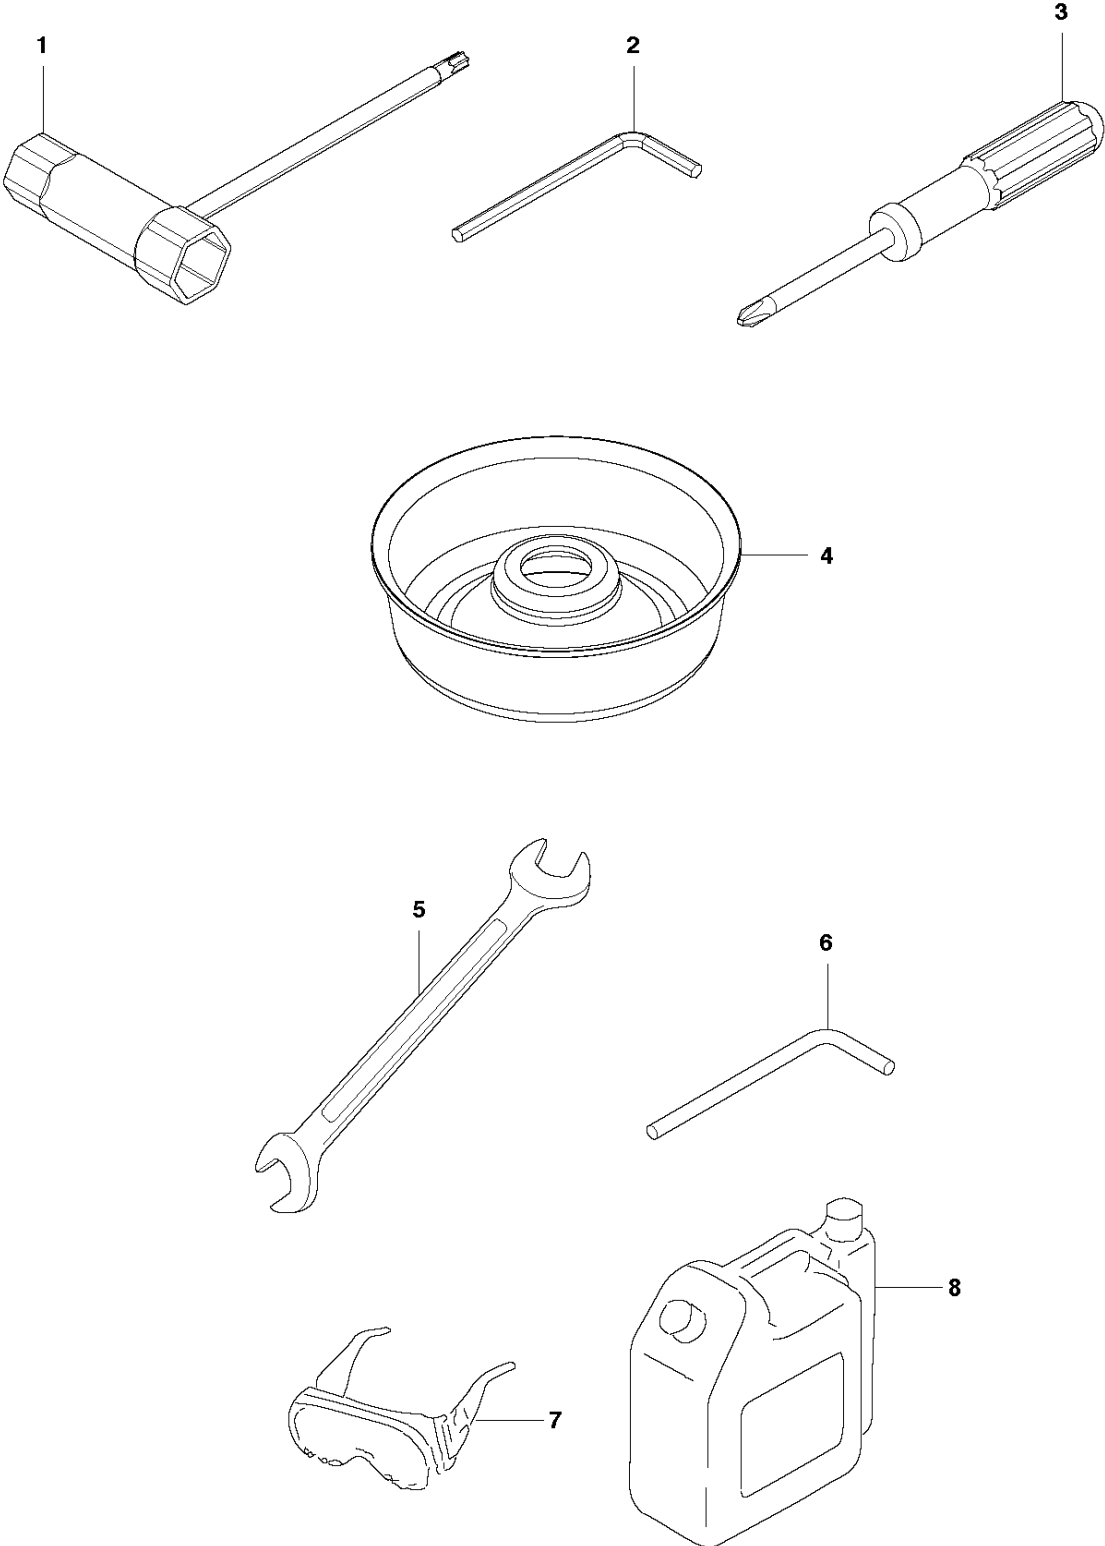

R 543 RBS
ACCESSORIES

ACCESSORIES

543 RBS for China, 967348401, 2015-11

Ref	Part No	Description	Remark	QTY KIT
1	521 53 31-01	SOCKET		1
2	505 31 19-01	WRENCH		1
3	506 68 95-01	DRIVER		1
4	521 65 59-01	COVER		1
5	506 61 50-01	SPANNER		1
6	505 31 20-01	TOOL		1
7	512 60 97-01	GOGGLE		1
8	511 41 68-01	TANK		1