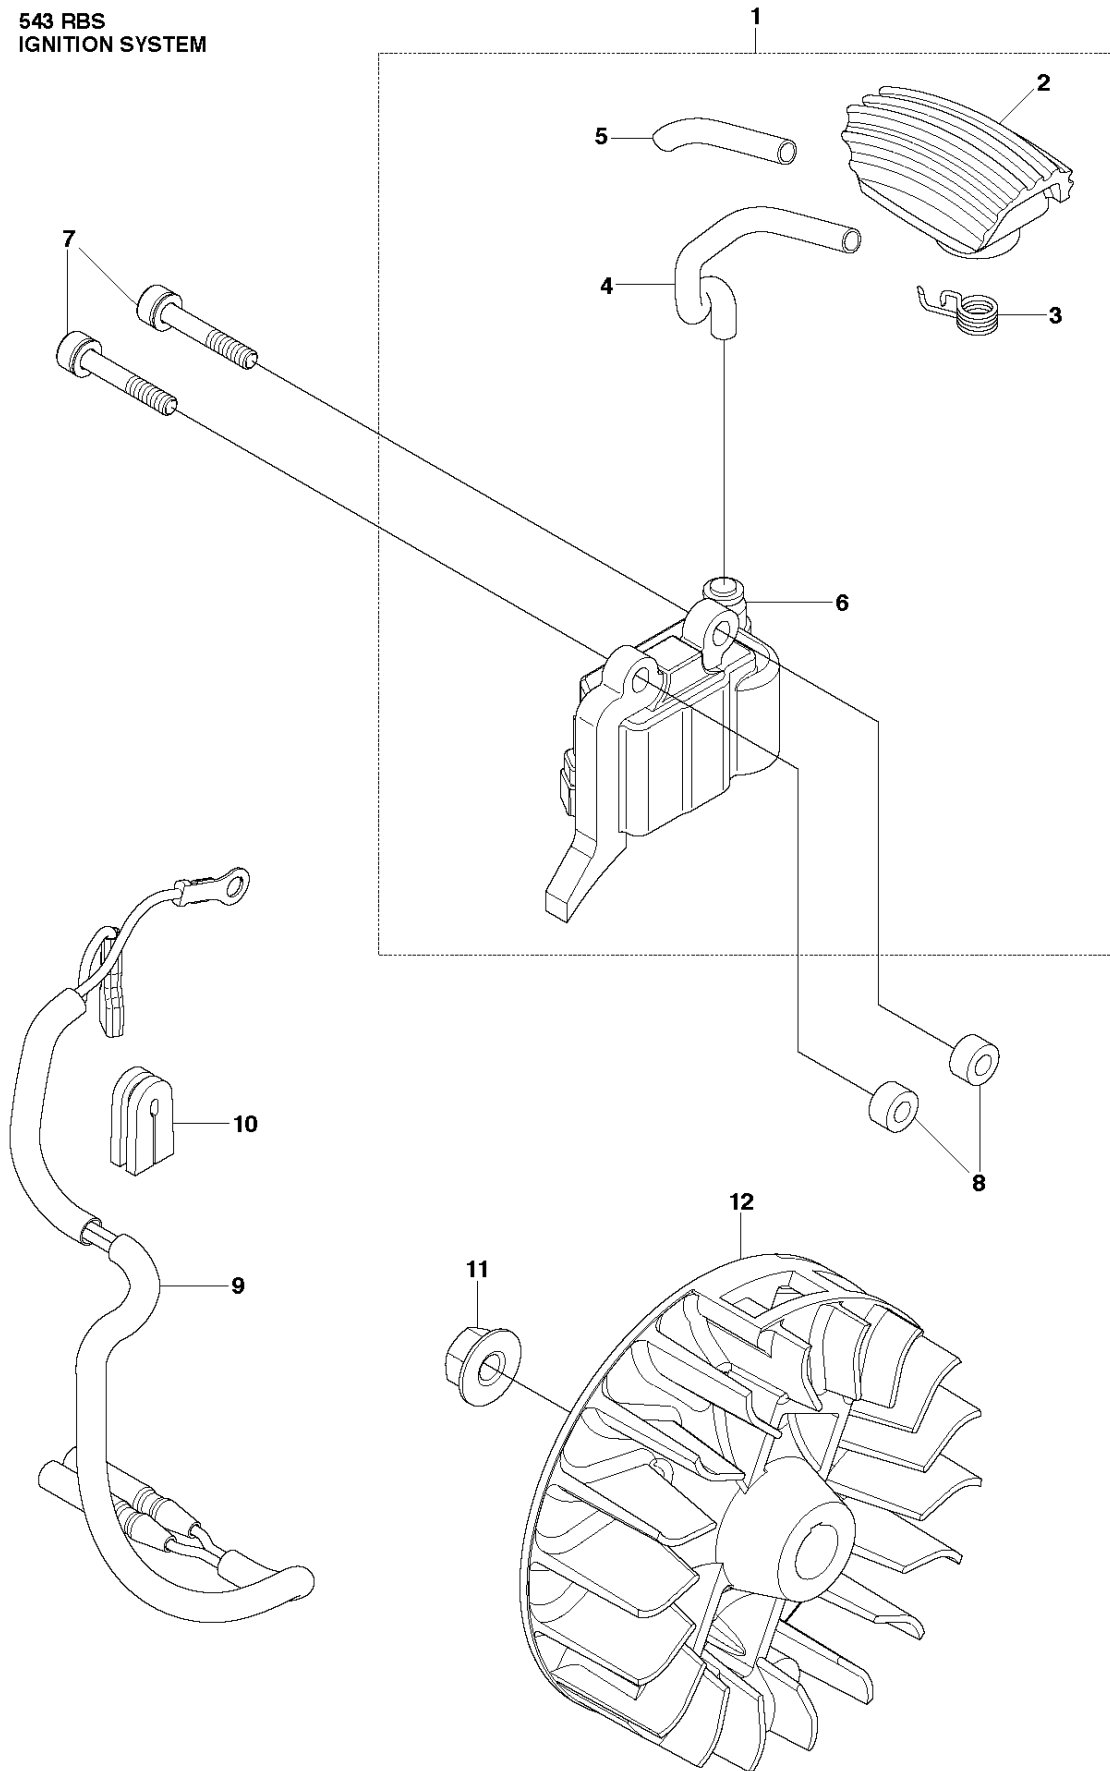

F 543 RBS
IGNITION SYSTEM

IGNITION SYSTEM

543 RBS for China, 967348401, 2015-11

Ref	Part No	Description	Remark	QTY	KIT
1	577 13 39-02	IGNITION MODULE ASSY		1	
2	521 61 00-01	HUB CAP		1	1
3	506 65 52-01	SPRING		1	1
4	585 09 47-01	IGNITION CABLE		1	1
5	579 45 36-01	TUBE		1	1
6	505 04 28-01	HUB CAP		1	1
7	521 51 58-01	BOLT		2	
8	588 17 14-01	SPACER		2	
9	577 57 49-01	CORD		1	
10	506 61 59-01	GROMMET		1	
11	504 11 80-01	NUT		1	
12	583 91 89-01	FLYWHEEL		1