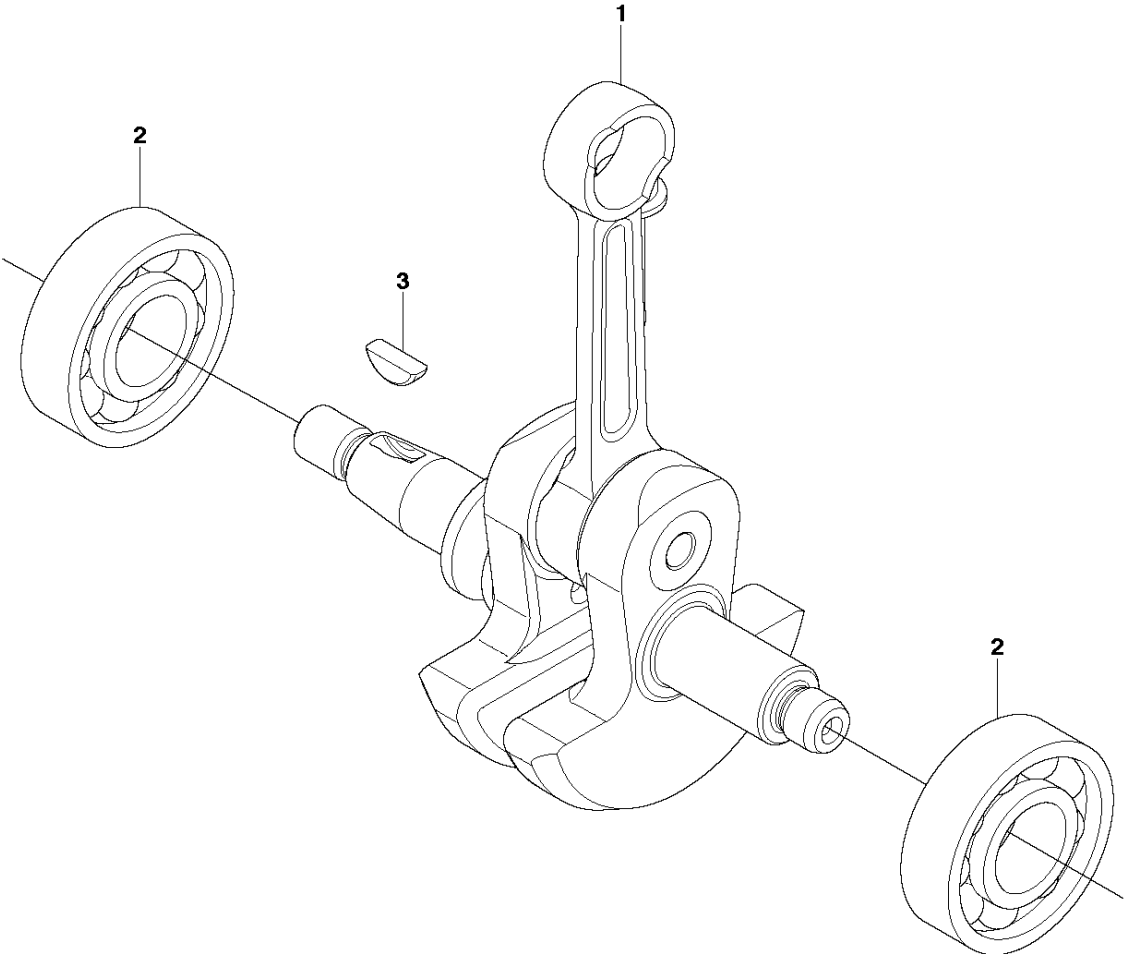

N 543 RBS
CRANK SHAFT

CRANKSHAFT

543 RBS for China, 967348401, 2015-11

Ref	Part No	Description	Remark	QTY KIT
1	521 62 39-01	SHAFT-COMP		1
2	504 12 14-01	BEARING		2
3	506 68 94-01	KEY		1