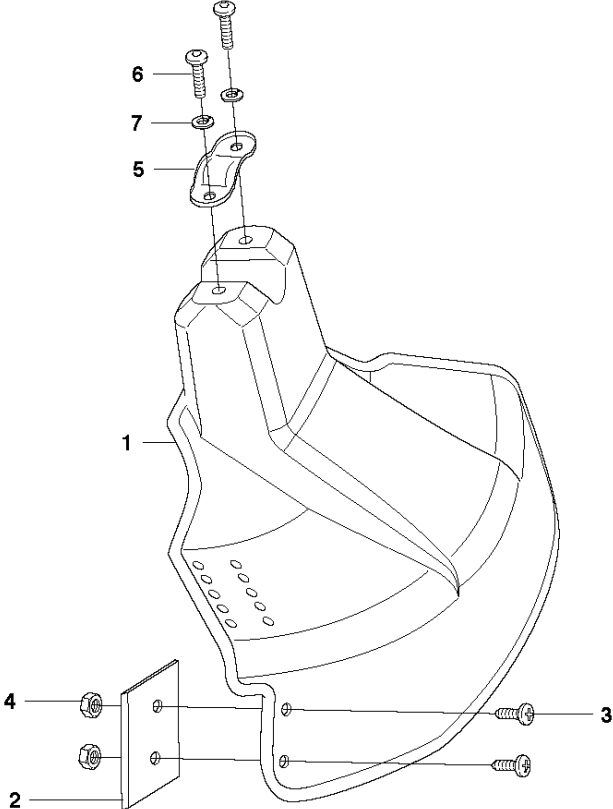

S 543 RBS
ACCESSORIES

ACCESSORIES

543 RBS for China, 967348401, 2015-11

Ref	Part No	Description	Remark	QTY KIT
1	588 55 03-01	SPLASH GUARD		1
2	515 58 62-01	BLADE		1
3	510 47 83-01	SCREW		2
4	521 00 06-01	NUT		2
5	514 36 86-01	CLAMP		1
6	514 36 35-01	BOLT		2
7	510 48 80-01	WASHER		2