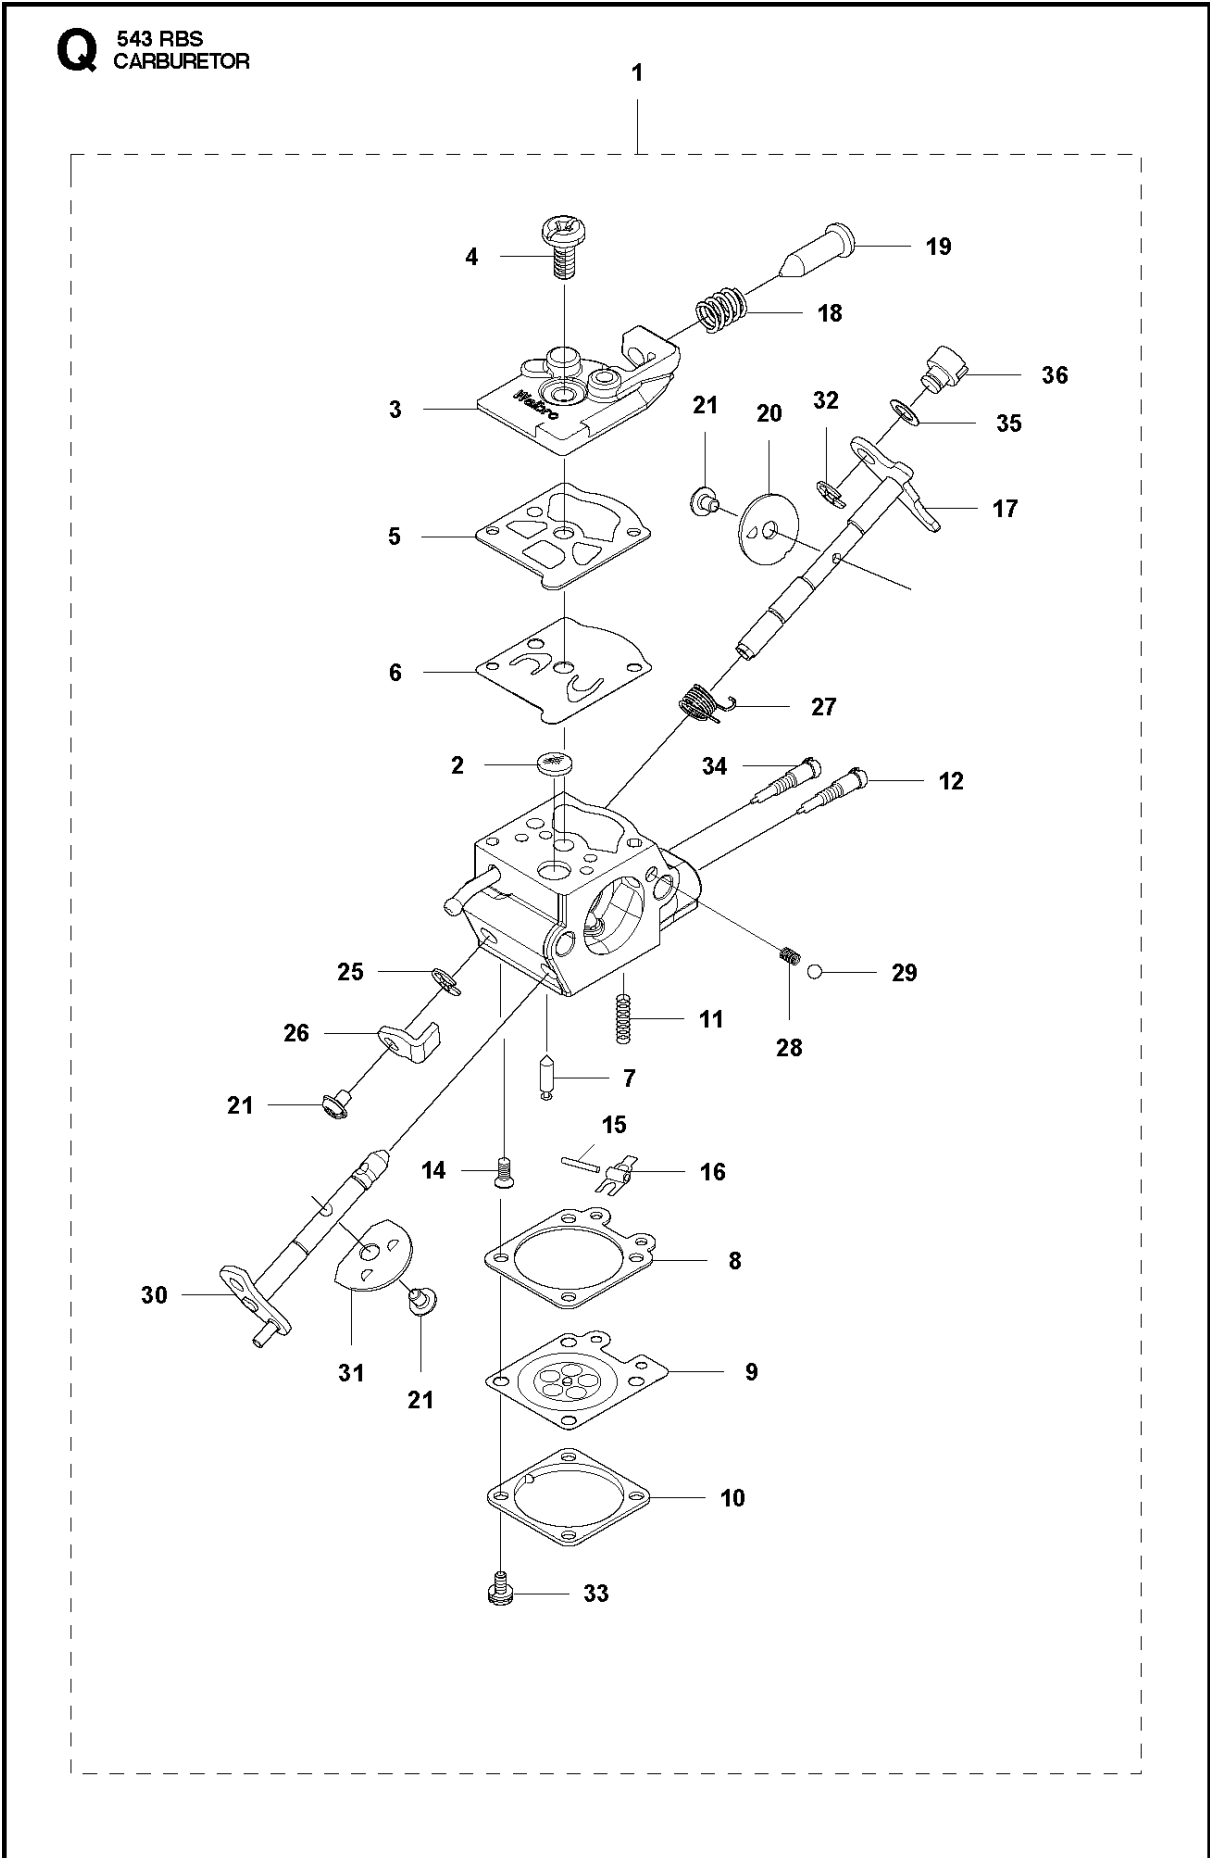

CARBURETOR

543 RBS for China, 967348401, 2015-11

Ref	Part No	Description	Remark	QTY KIT	
1	588 77 70-03	CARBURETTOR	WTEA-10A	1	
2	520 95 70-01	SCREEN		1	1
3	577 80 69-01	COVER		1	1
4	520 97 63-01	SCREW		1	1
5	520 95 48-01	GASKET		1	1
6	502 21 36-01	DIAPHRAGM PUMP		1	1
7	521 08 54-01	VALVE.INLET		1	1
8	516 97 21-01	GASKET		1	1
9	577 80 70-01	DIAPHRAGM		1	1
10	514 18 92-01	COVER		1	1
11	578 89 54-01	SPRING		1	1
12	582 14 79-01	NEEDLE		1	1
14	577 80 71-01	SCREW		1	1
15	520 97 74-01	PIN		1	1
16	577 80 72-01	LEVER		1	1
17	578 89 55-01	SHAFT		1	1
18	513 59 32-01	SPRING		1	1
19	577 81 57-01	SCREW		1	1
20	501 70 69-01	THROTTLE VALVE		1	1
21	520 75 98-01	SCREW		3	1
25	505 05 65-01	RING		1	1
26	577 81 58-01	LEVER		1	1
27	577 81 55-01	SPRING		1	1
28	514 24 33-01	SPRING.CHOKE		1	1
29	514 24 26-01	BALL		1	1
30	577 81 64-01	SHAFT		1	1
31	593 17 21-01	SHAFT		1	1
32	506 73 86-01	RETAINER RING		1	1
33	520 97 88-01	SCREW ASSY		4	1
34	582 14 78-01	NEEDLE		1	1
35	516 52 42-01	WASHER		1	1
36	513 40 08-01	SWIVEL		1	1