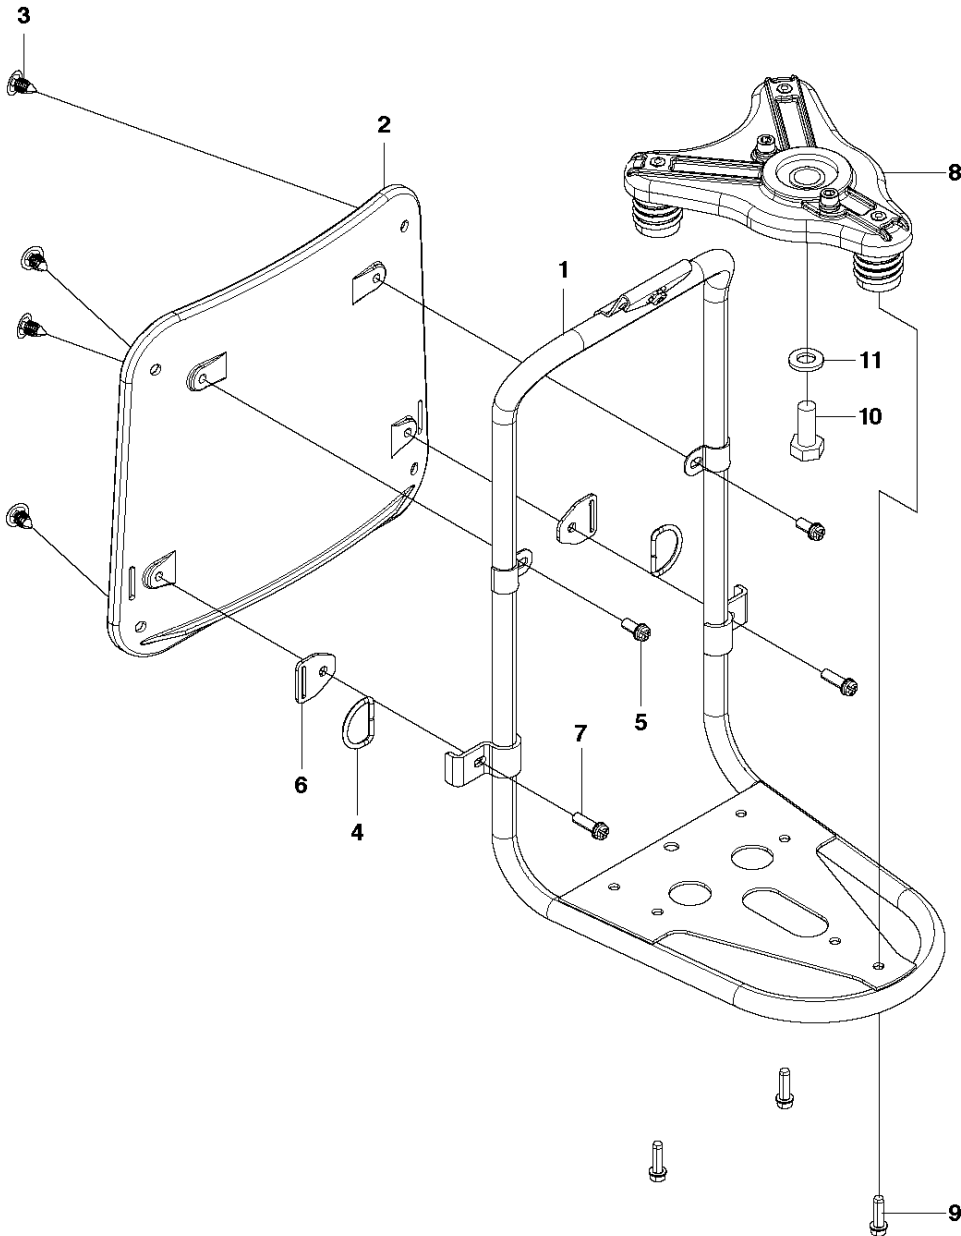

T 543 RBS HARNESS

HARNESS

543 RBS for China, 967348401, 2015-11

Ref	Part No	Description	Remark	QTY KIT
1	588 23 03-01	FRAME		
2	525 91 81-01	PAD		
3	515 50 26-01	CLIP		
4	512 26 88-01	RING		
5	510 47 84-01	SCREW		
6	511 26 10-01	PLATE		
7	510 47 86-01	SCREW		
8	522 48 39-02	HOLDER ASSY		
9	503 21 06-19	SCREW IHSCT		
10	516 06 72-01	BOLT		
11	516 07 89-01	WASHER