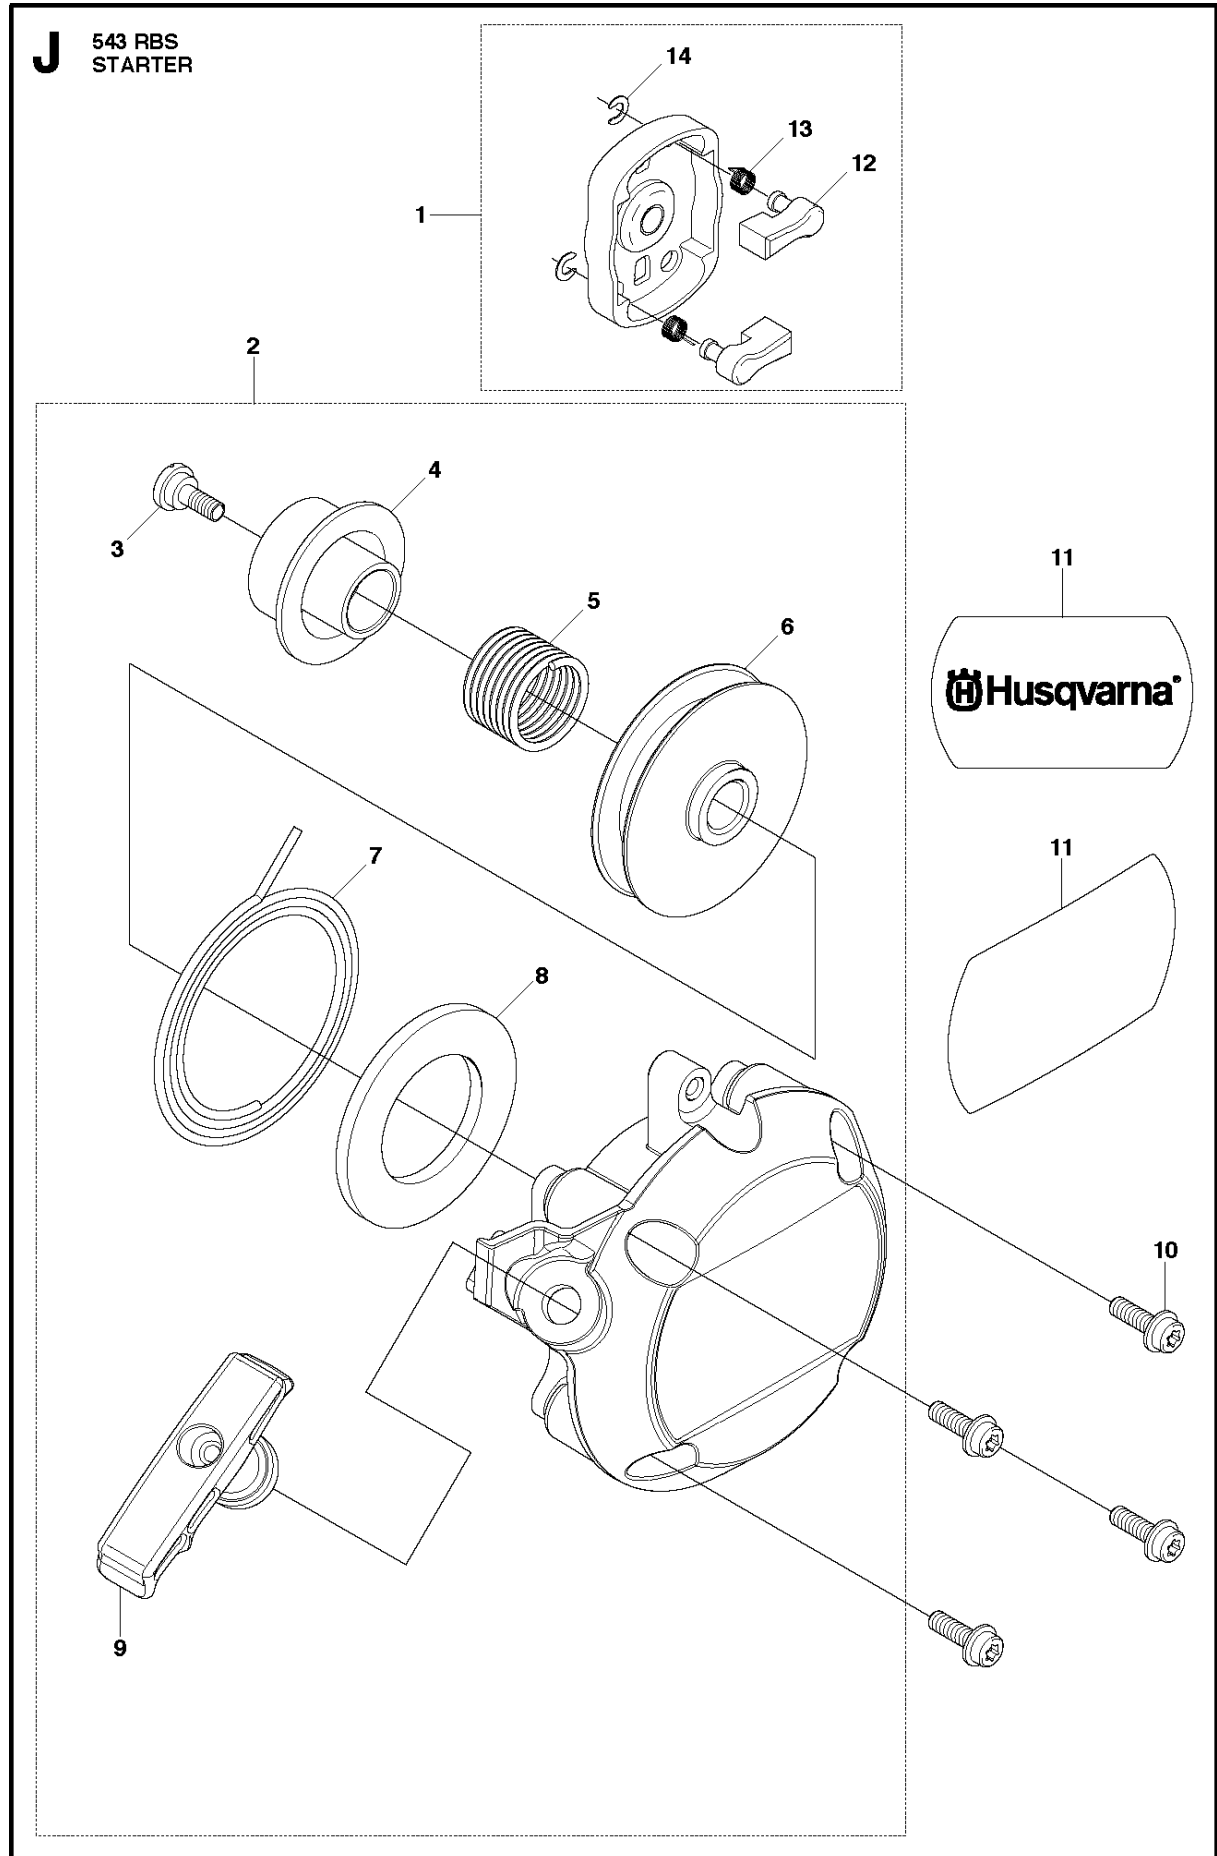

STARTER

543 RBS for China, 967348401, 2015-11

Ref	Part No	Description	Remark	QTY	KIT
1	521 62 46-01	PULEY-ASSY		1	
2	528 70 62-01	STARTER ASSY		1	
3	515 36 71-01	SCREW		1	2
4	521 61 85-01	PLATE		1	2
5	521 61 84-01	SPRING		1	2
6	521 61 83-01	REEL		1	2
7	521 53 17-01	ROPE		1	2
8	584 85 97-01	SPIRAL SPRING		1	2
9	521 61 79-01	KNOB		1	2
10	506 74 56-01	BOLT		4	
11	579 63 70-01	DECAL		1	
12	521 61 86-01	RATCHET		2	1
13	521 61 87-01	SPRING		2	1
14	513 16 77-01	E-RING		2	1