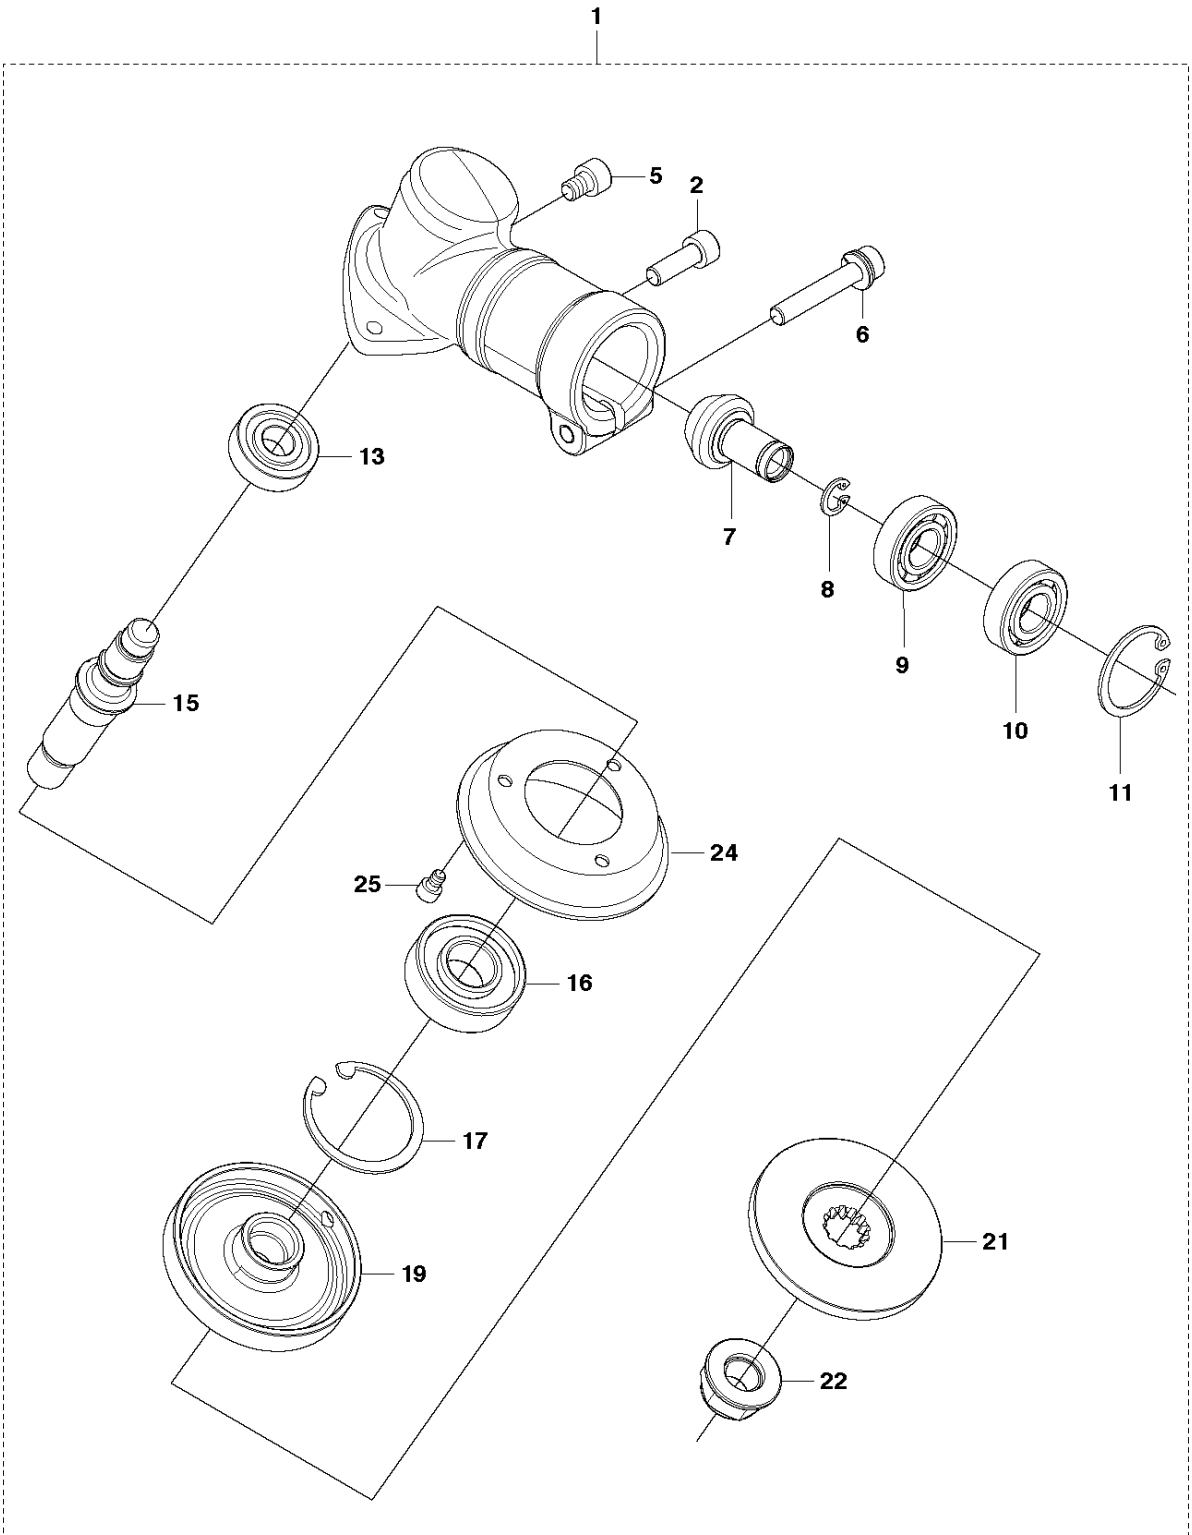

## ACCESSORIES

543 RBS for China, 967348401, 2015-11

Ref	Part No	Description	Remark	QTY KIT
1	521 53 31-01	SOCKET		1
2	505 31 19-01	WRENCH		1
3	506 68 95-01	DRIVER		1
4	521 65 59-01	COVER		1
5	506 61 50-01	SPANNER		1
6	505 31 20-01	TOOL		1
7	512 60 97-01	GOGGLE		1
8	511 41 68-01	TANK		1

**C** 543 RBS  
HANDLEBAR

HANDLE

543 RBS for China, 967348401, 2015-11

Ref	Part No	Description	Remark	QTY KIT
1	512 54 10-01	HANDLE		1
2	510 46 21-01	SCREW		3
3	510 48 89-01	WASHER		3
4	505 17 23-01	NUT		3

**U** 543 RBS  
HARNESS

Ref	Part No	Description	Remark	QTY KIT
1	512 27 50-01	BAND		1

**A** 543 RBS  
GEAR