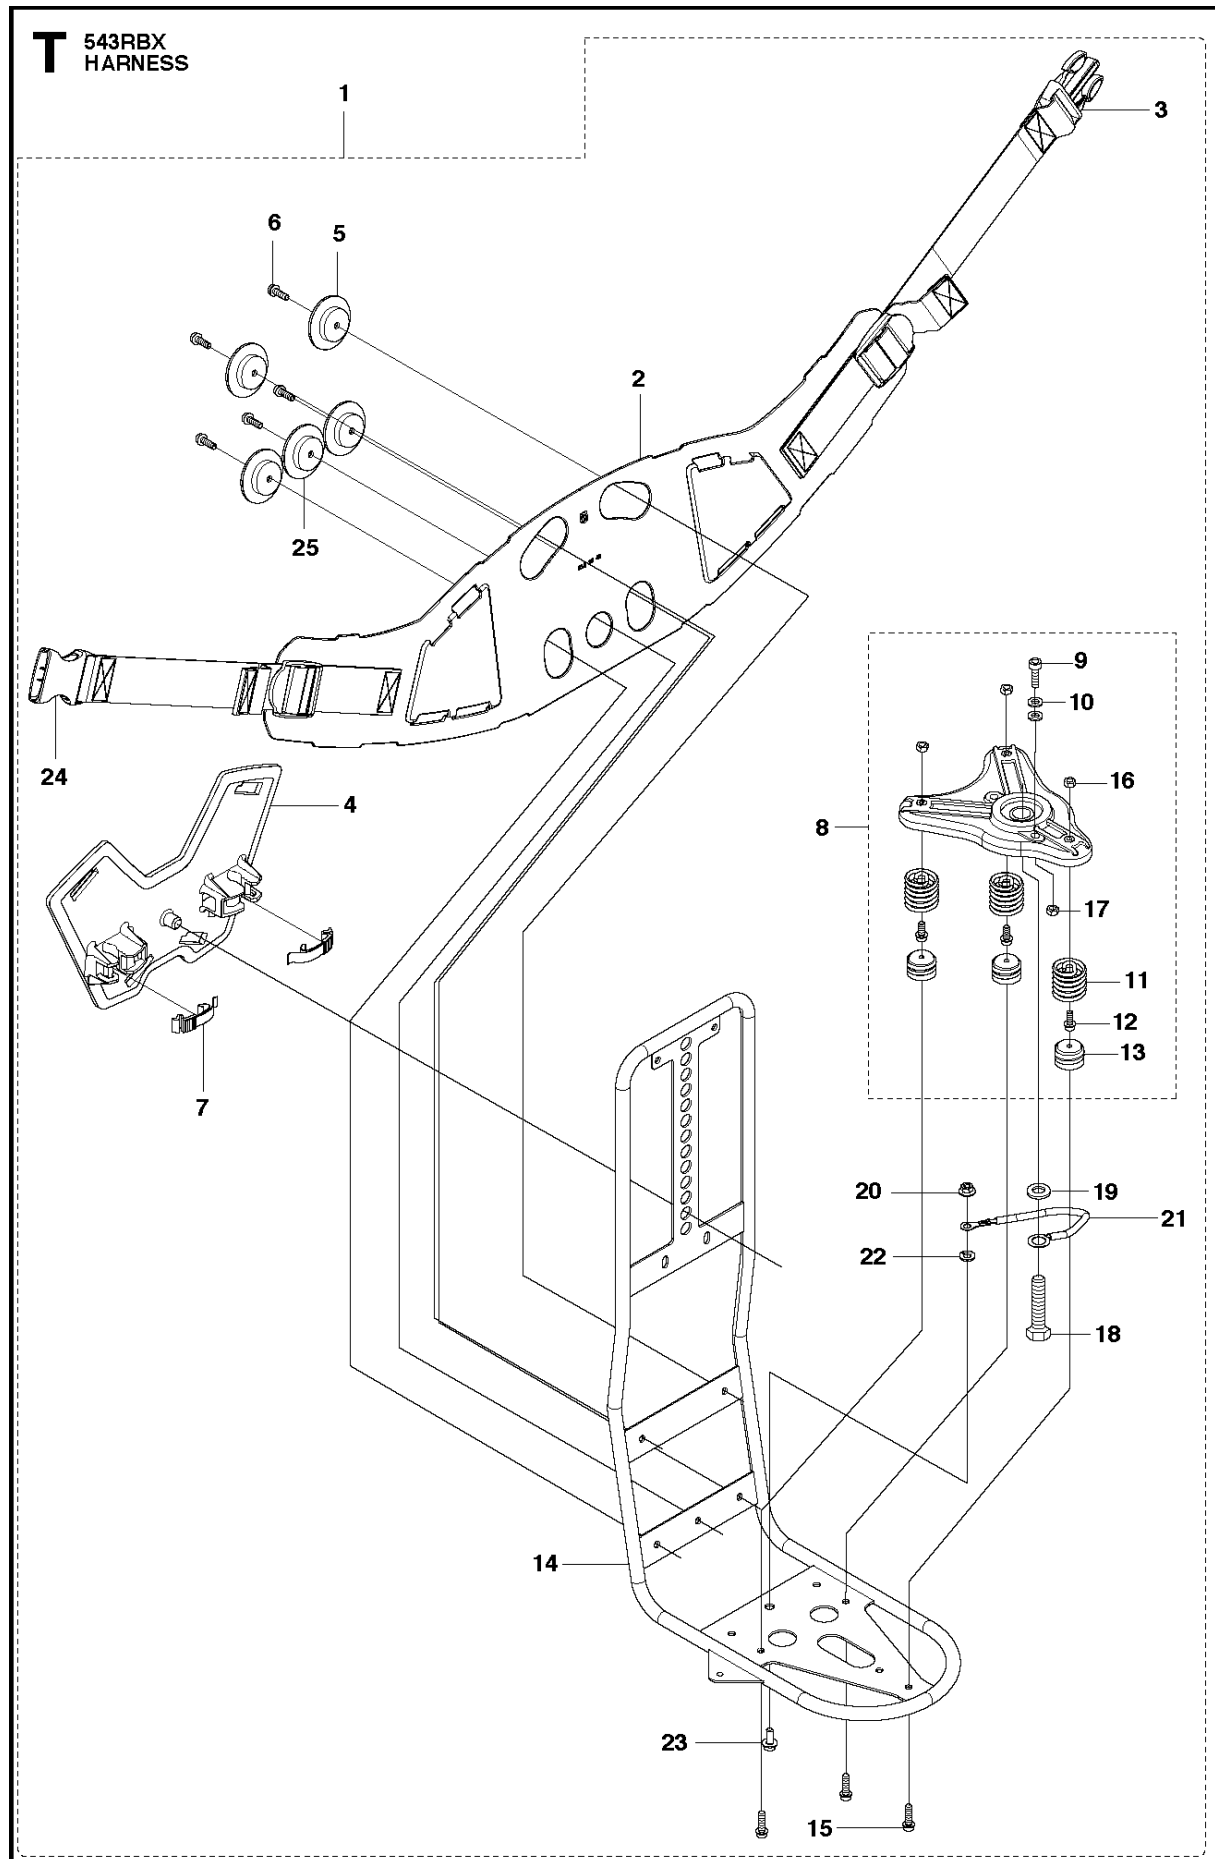

HARNES

543 RBX, 20182200001-Current

Ref	Part No	Description	Remark	QTY	KIT
1	593 70 02-01	HARNES ASSY		1	
2	522 48 74-01	WAIST-BELT		1	1
3	537 30 54-01	BUCKLE		1	
4	521 90 95-01	BACKPLATE		1	1
5	521 88 77-01	GROMMET		4	1
6	503 20 03-05	SCREW IHSCFM		5	1
7	503 74 01-02	SNAP LOCKING		2	1
8	522 48 39-02	HOLDER ASSY		1	1
9	725 53 70-06	SCREW IHSCM		1	1
10	734 11 52-01	WASHER		1	1
11	522 02 88-01	SPRING		3	1
12	503 20 03-12	SCREW IHSCFM		3	1
13	521 91 03-01	SPRING HOLDER		3	1
14	510 36 36-02	FRAME		1	1
15	503 21 06-19	SCREW IHSCM		3	1
16	731 23 14-01	HEXAGON NUT		3	1
17	731 23 16-01	HEXAGON NUT		1	1
18	516 06 72-01	BOLT		1	1
19	516 07 89-01	WASHER		1	1
20	513 35 53-01	NUT		1	1
21	583 97 67-01	CABLE		1	1
22	510 48 80-01	WASHER		1	1
23	521 51 61-01	BOLT		1	1
24	537 30 53-01	BUCKLE		1	
25	577 25 61-01	GUIDE		1