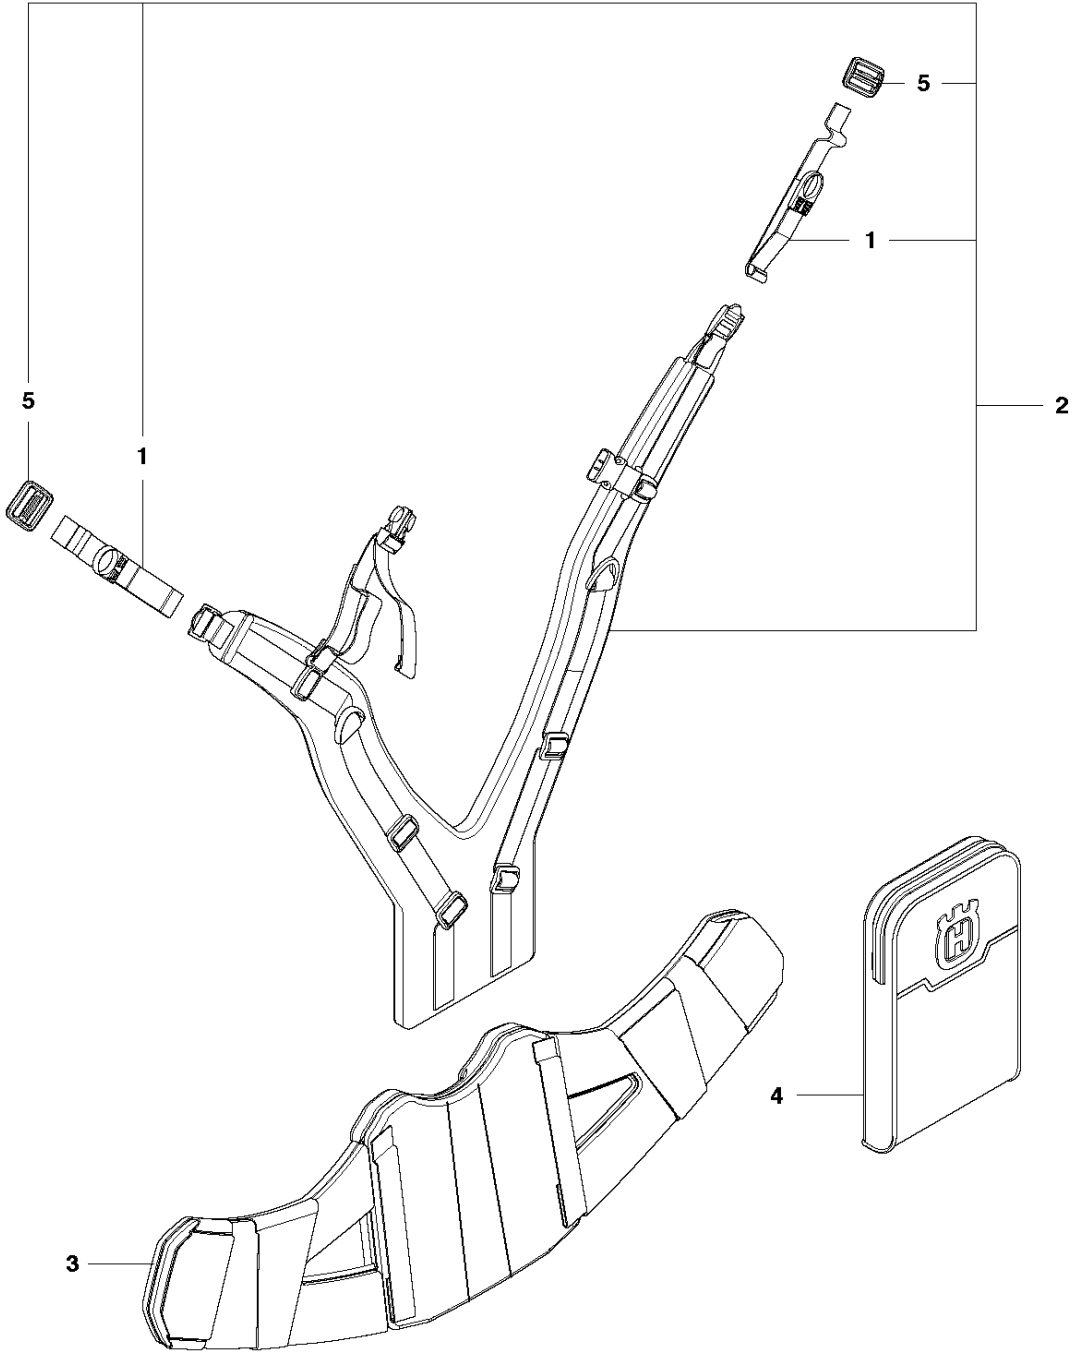

U 543 RBX HARNESS

HARNESS

543 RBX, 20182200001-Current

Ref	Part No	Description	Remark	QTY	KIT
1	503 99 61-08	BAND		1	2
2	521 99 14-01	SHOULDER STRAP		1	
3	510 36 42-01	WAIST-BELT		1	
4	575 50 78-01	BAG		1	
5	537 28 70-01	BUCKLE		1	2