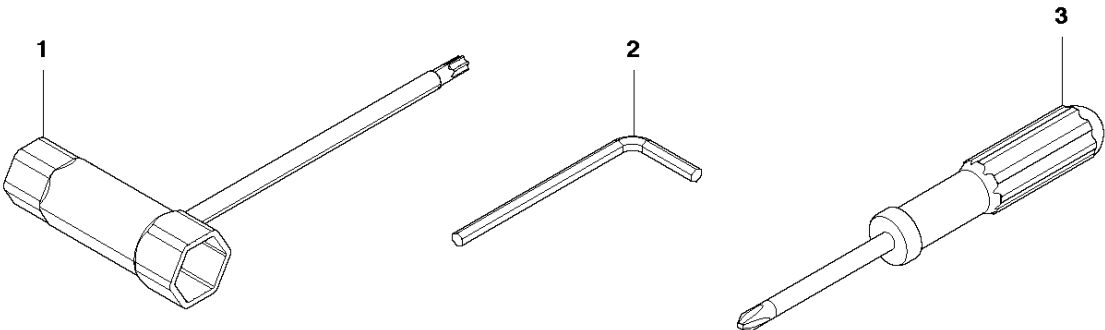

R 543 RBX
ACCESSORIES

ACCESSORIES

543 RBX, 20182200001-Current

Ref	Part No	Description	Remark	QTY KIT
1	506 68 61-01	COMBINATION WRENCH		1
2	505 31 20-01	TOOL		1
3	516 15 38-01	DRIVER		1
4	544 35 91-01	TRANSPORT GUARD		1
5	516 01 45-01	SUPPORT CUP		1
6	531 00 92-48	FILTER OIL		1
7	503 97 64-01	GREASE		1
8	501 19 22-01	TOOL		1