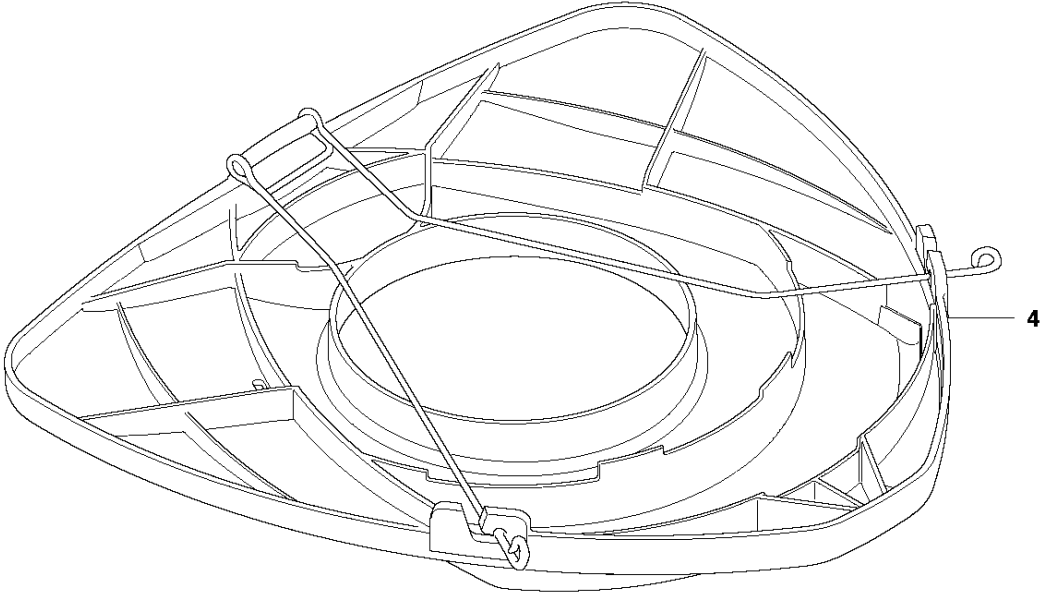

R 543 RBX
ACCESSORIES

ACCESSORIES

543 RBX, 20182200001-Current

Ref	Part No	Description	Remark	QTY KIT
1	506 68 61-01	COMBINATION WRENCH		1
2	505 31 20-01	TOOL		1
3	516 15 38-01	DRIVER		1
4	544 35 91-01	TRANSPORT GUARD		1
5	516 01 45-01	SUPPORT CUP		1
6	531 00 92-48	FILTER OIL		1
7	503 97 64-01	GREASE		1
8	501 19 22-01	TOOL		1