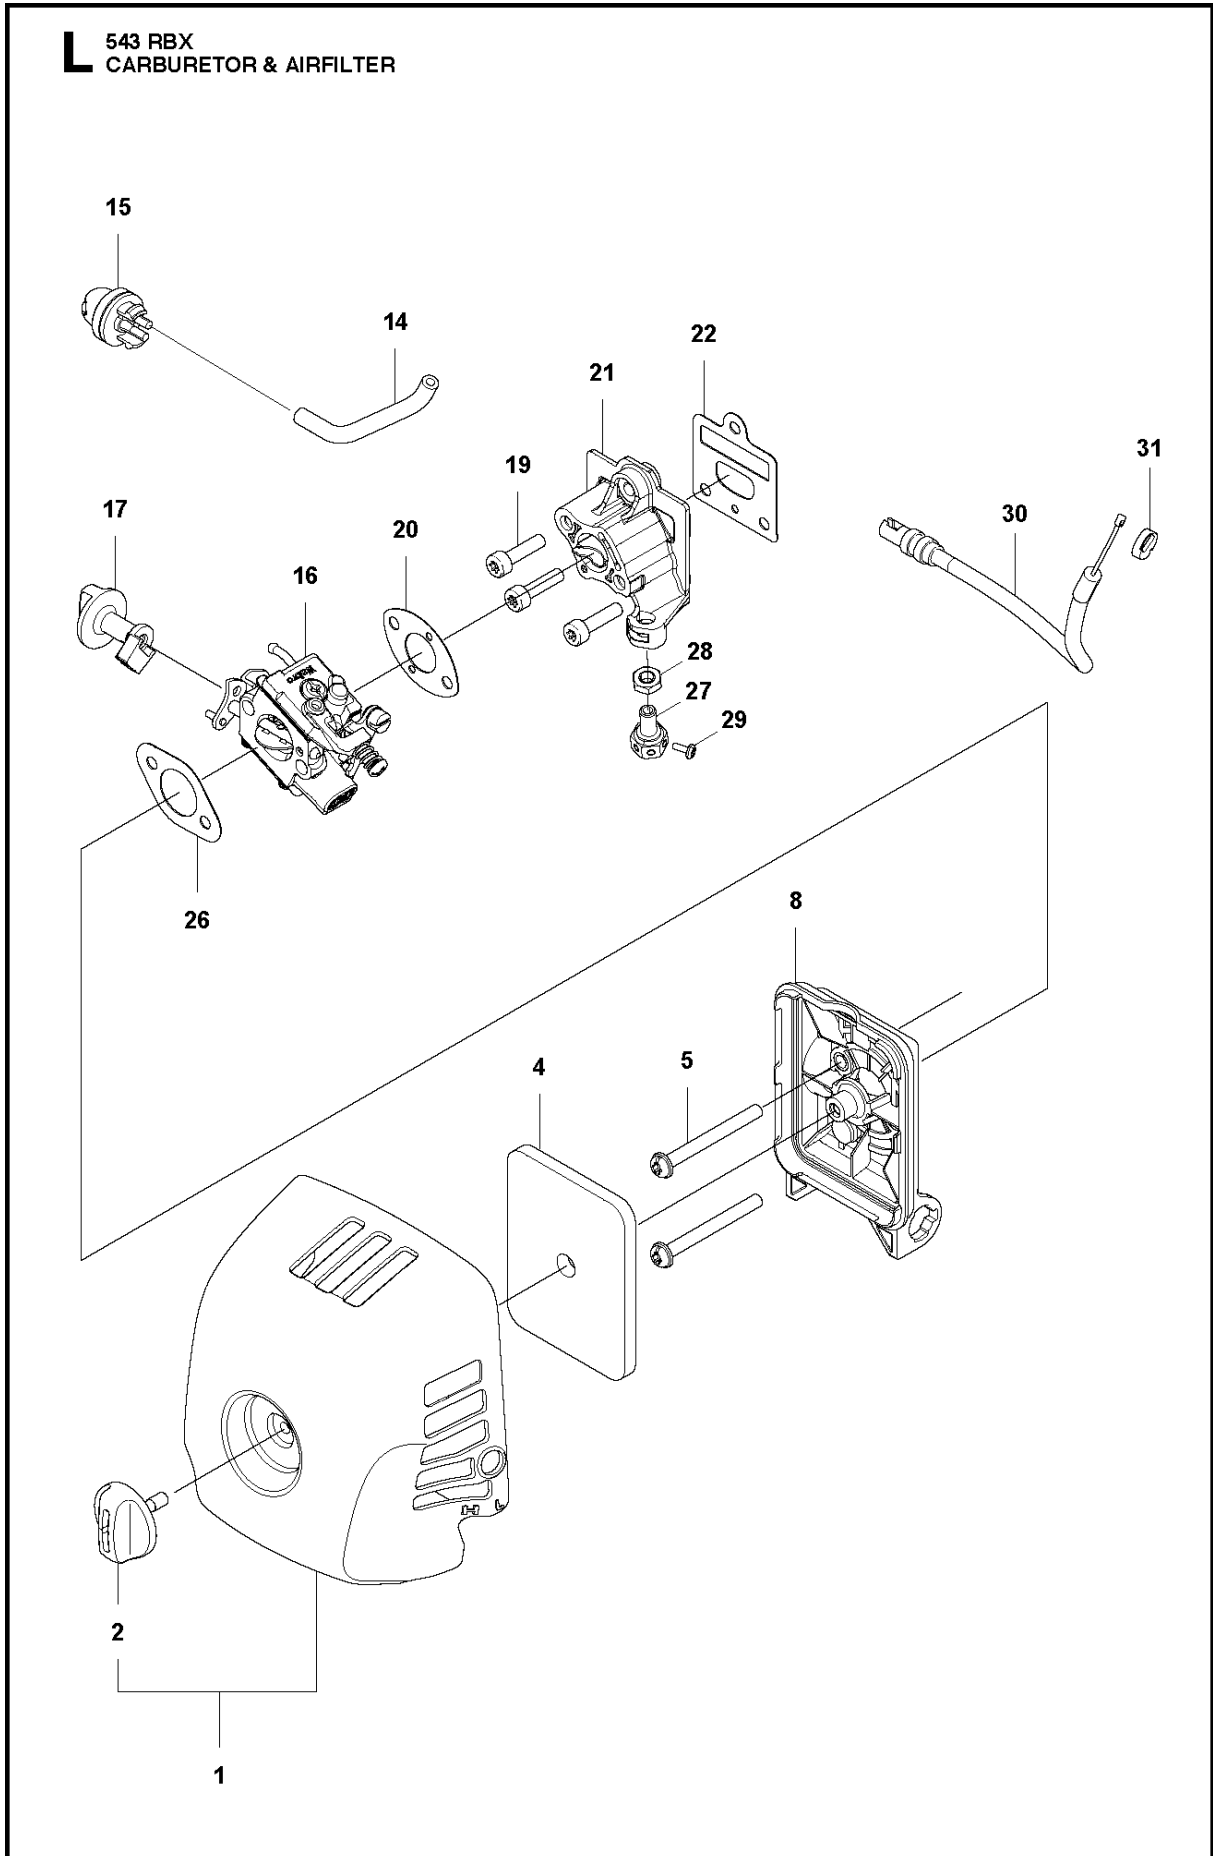

CARBURETOR & AIR FILTER

543 RBX, 20182200001-Current

Ref	Part No	Description	Remark	QTY	KIT
1	577 98 00-02	AIR FILTER COVER		1	
2	577 97 98-01	TURNING KNOB		1	1
4	577 92 67-01	AIR FILTER		1	
5	521 51 55-01	SCREW		2	
8	576 68 55-01	FILTER HOUSING		1	
14	577 50 95-01	TUBE		1	
15	513 78 93-01	PUMP		1	
16	577 99 28-05	CARBURETTOR		1	
17	577 13 31-01	CHOKE CONTROL		1	
19	506 68 90-01	BOLT		3	
20	577 67 38-01	GASKET		1	
21	576 68 58-01	INSULATOR		1	
22	576 78 54-01	GASKET		1	
26	577 88 24-02	GASKET		1	
27	580 41 67-01	SCREW		1	
28	510 48 74-01	NUT		1	
29	505 30 83-01	SCREW		1	
30	521 52 84-01	JOINT		1	
31	513 35 24-01	HUB CAP		1