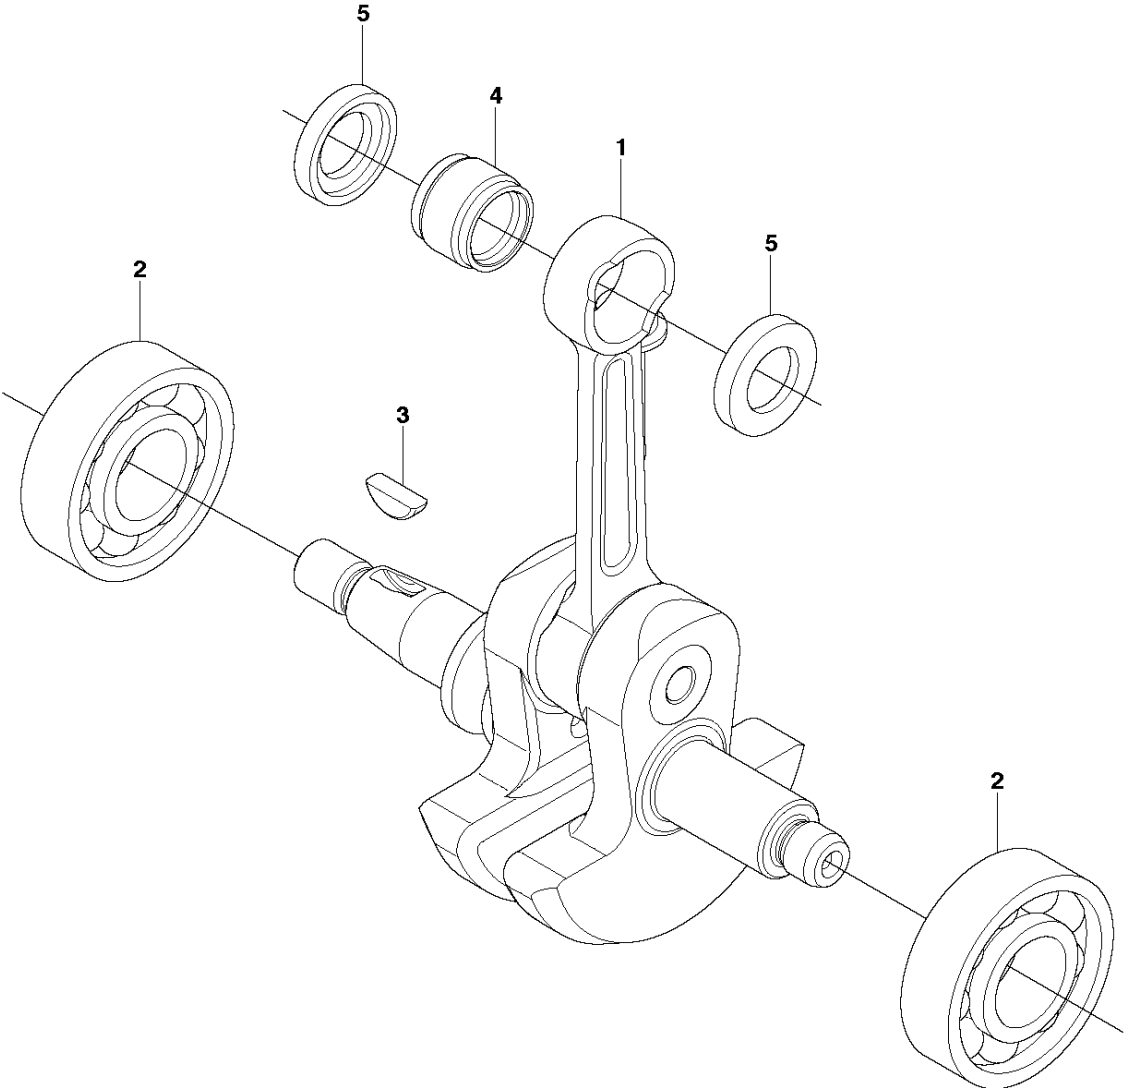

N 543 RBX
CRANK SHAFT

CRANKSHAFT

543 RBX, 20182200001-Current

Ref	Part No	Description	Remark	QTY KIT
1	521 62 39-01	SHAFT-COMP		1
2	504 12 14-01	BEARING		2
3	506 68 94-01	KEY		1
4	505 29 73-01	BEARING		1
5	513 75 24-01	WASHER		2