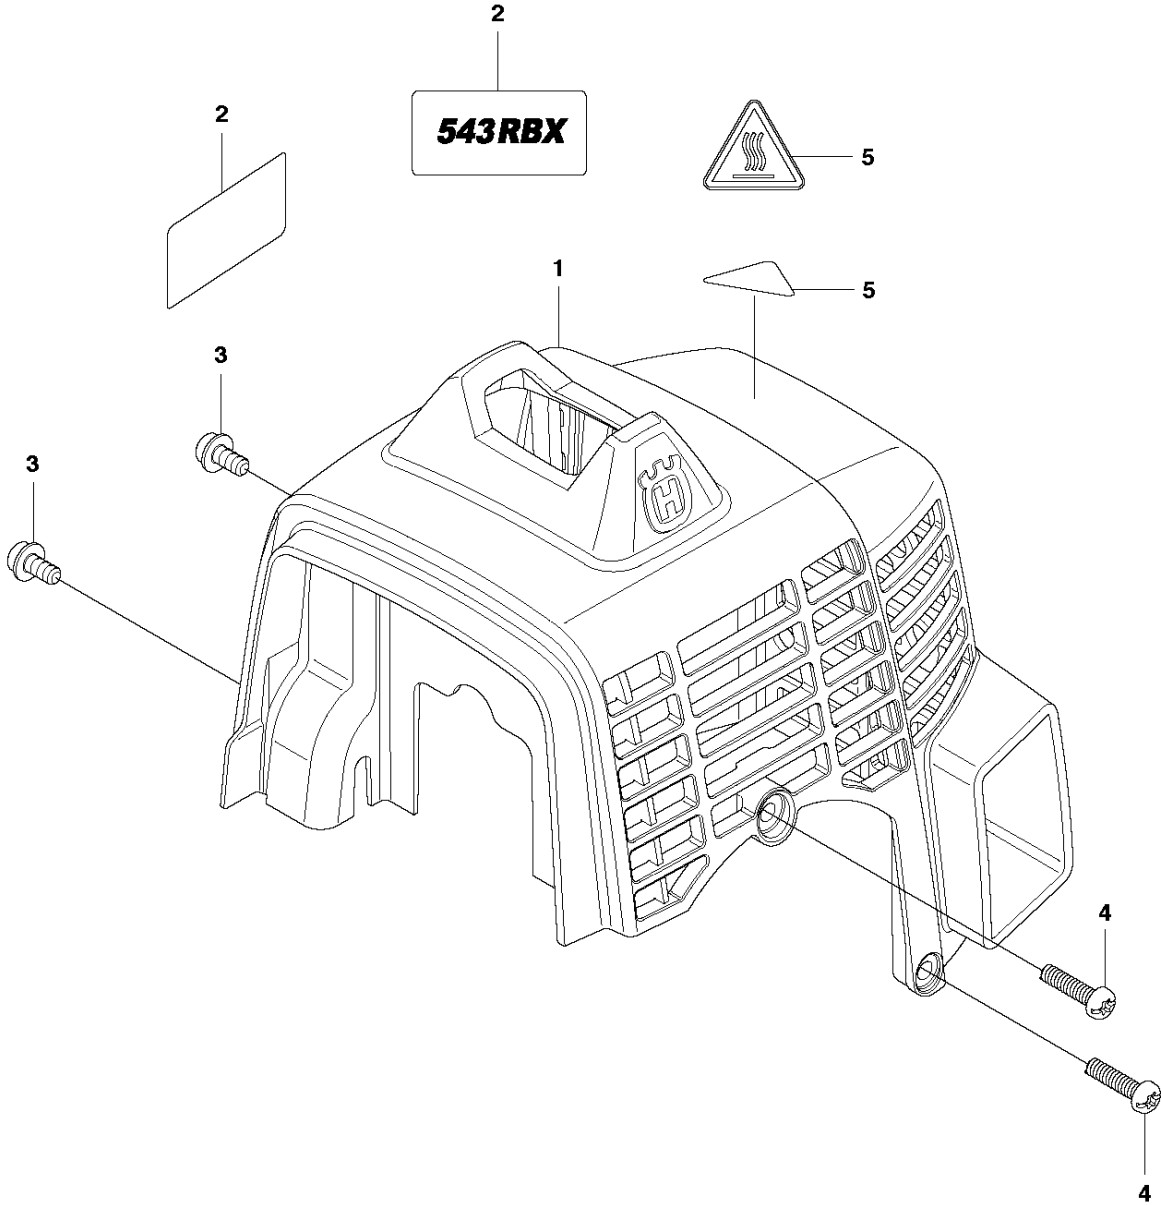

G 543 RBX
CYLINDER COVER

CYLINDER COVER

543 RBX, 20182200001-Current

Ref	Part No	Description	Remark	QTY KIT
1	579 34 95-01	COVER		1
2	581 60 45-01	DECAL		1
3	521 51 59-01	BOLT		2
4	521 86 36-01	SCREW		2
5	521 55 36-01	LABEL		1