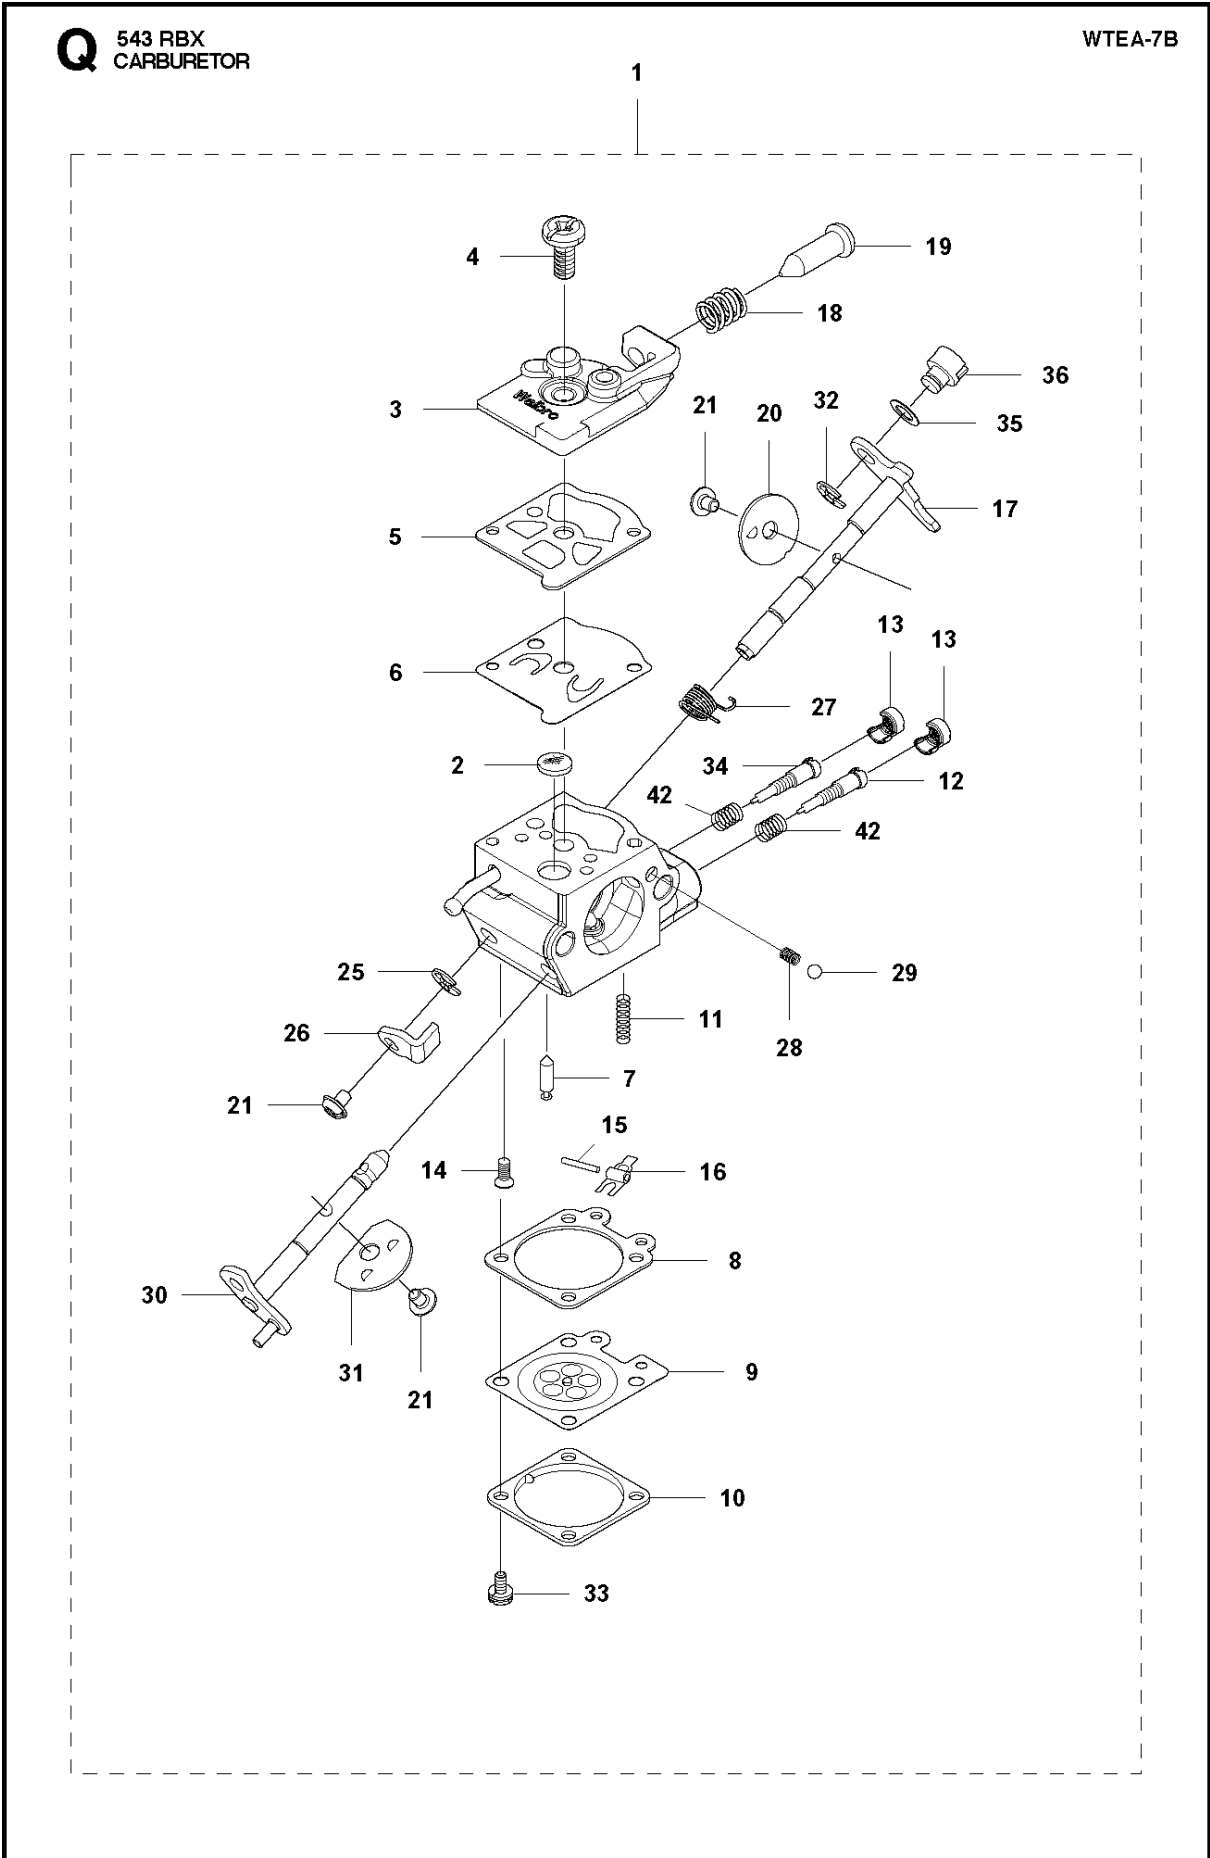

CARBURETOR

543 RBX, 20182200001-Current

Ref	Part No	Description	Remark	QTY KIT	
1	577 99 28-05	CARBURETTOR	WTEA-7B	1	
2	520 95 70-01	SCREEN		1	1
3	577 80 69-01	COVER		1	1
4	520 97 63-01	SCREW		1	1
5	520 95 48-01	GASKET		1	1
6	520 95 49-01	DIAPHRAGM		1	1
7	521 08 54-01	VALVE.INLET		1	1
8	516 97 21-01	GASKET		1	1
9	577 80 70-01	DIAPHRAGM		1	1
10	514 18 92-01	COVER		1	1
11	578 89 54-01	SPRING		1	1
12	578 91 31-01	NEEDLE		1	1
13	578 91 30-01	CAP		2	1
14	577 80 71-01	SCREW		1	1
15	520 97 74-01	PIN		1	1
16	577 80 72-01	LEVER		1	1
17	578 89 55-01	SHAFT		1	1
18	513 59 32-01	SPRING		1	1
19	577 81 57-01	SCREW		1	1
20	514 25 19-01	VALVE.THROTTLE		1	1
21	520 75 98-01	SCREW		3	1
25	505 05 65-01	RING		1	1
26	577 81 58-01	LEVER		1	1
27	577 81 55-01	SPRING		1	1
28	514 24 33-01	SPRING.CHOKE		1	1
29	514 24 26-01	BALL		1	1
30	577 81 64-01	SHAFT		1	1
31	579 36 71-01	VALVE		1	1
32	506 73 86-01	RETAINER RING		1	1
33	520 97 88-01	SCREW ASSY		4	1
34	578 91 29-01	NEEDLE		1	1
35	516 52 42-01	WASHER		1	1
36	513 40 08-01	SWIVEL		1	1
42	578 91 28-01	SPRING	SPRING	2	1