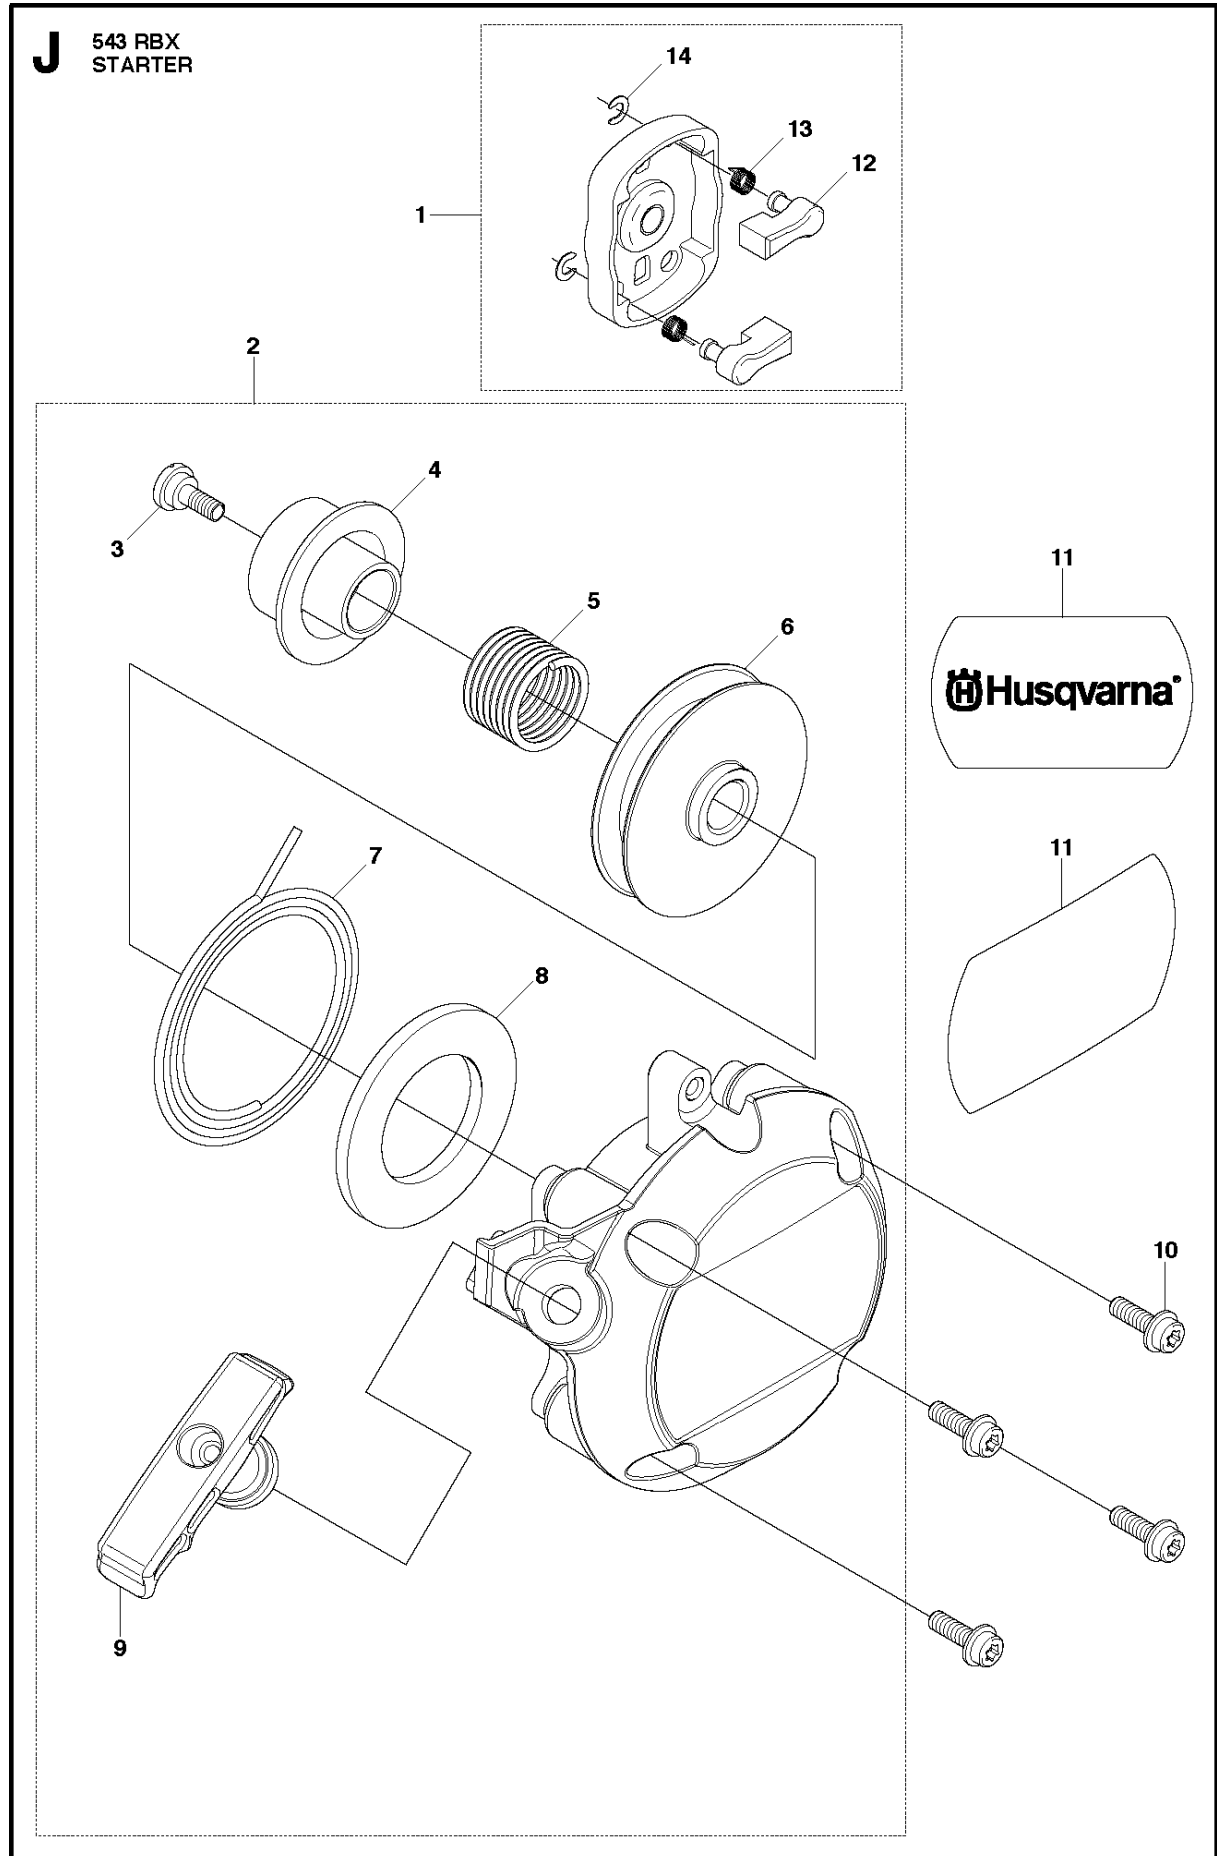

STARTER

543 RBX, 20182200001-Current

Ref	Part No	Description	Remark	QTY	KIT
1	521 62 46-01	PULEY-ASSY		1	
2	528 70 62-01	STARTER ASSY		1	
3	515 36 71-01	SCREW		1	2
4	521 61 85-01	PLATE		1	2
5	521 61 84-01	SPRING		1	2
6	521 61 83-01	REEL		1	2
7	521 53 17-01	ROPE		1	2
8	584 85 97-01	SPIRAL SPRING		1	2
9	521 61 79-01	KNOB		1	2
10	506 74 56-01	BOLT		4	
11	579 63 70-01	DECAL		1	
12	521 61 86-01	RATCHET		2	1
13	521 61 87-01	SPRING		2	1
14	513 16 77-01	E-RING		2	1