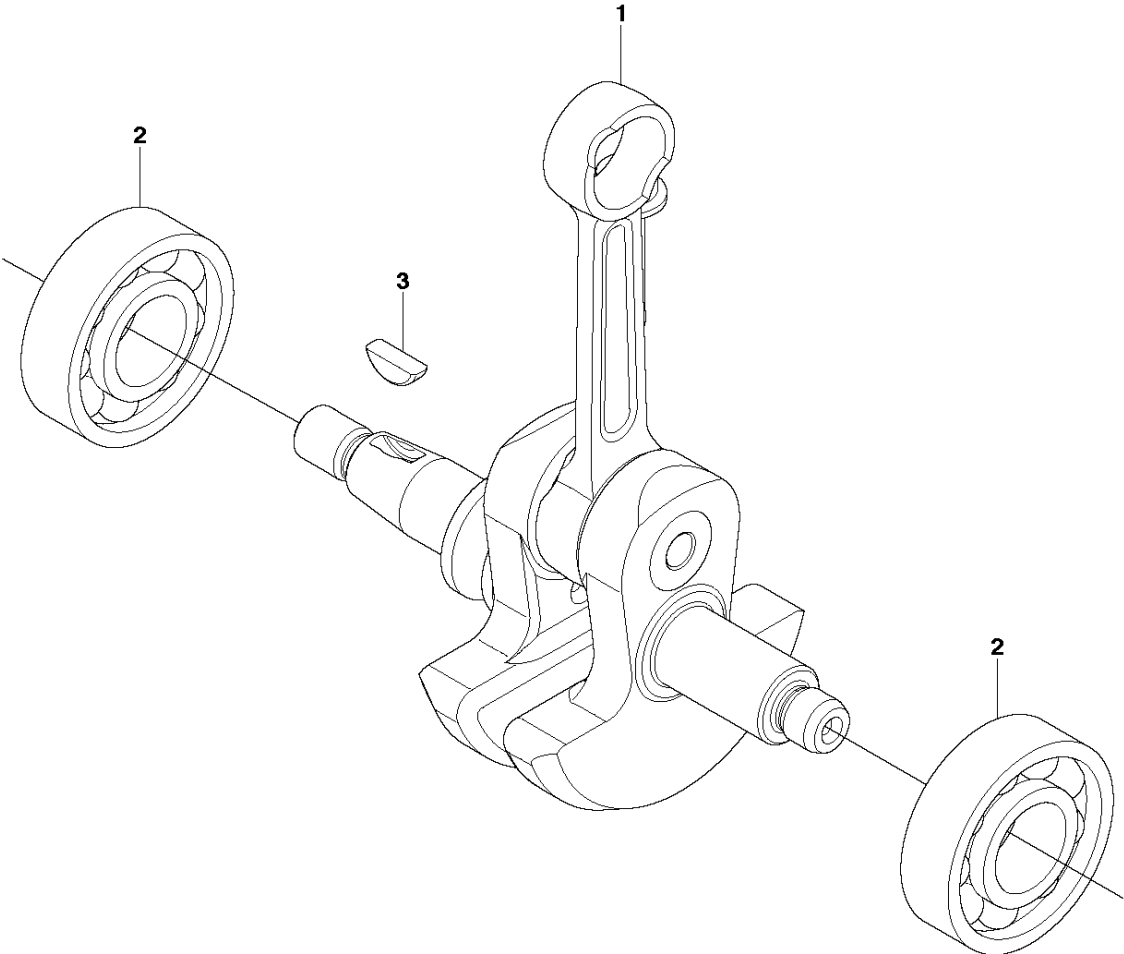

N 543RS
CRANK SHAFT

CRANKSHAFT

543 RS, 20141800001-20192200000

Ref	Part No	Description	Remark	QTY KIT
1	521 62 39-01	SHAFT-COMP		1
2	504 12 14-01	BEARING		2
3	506 68 94-01	KEY		1