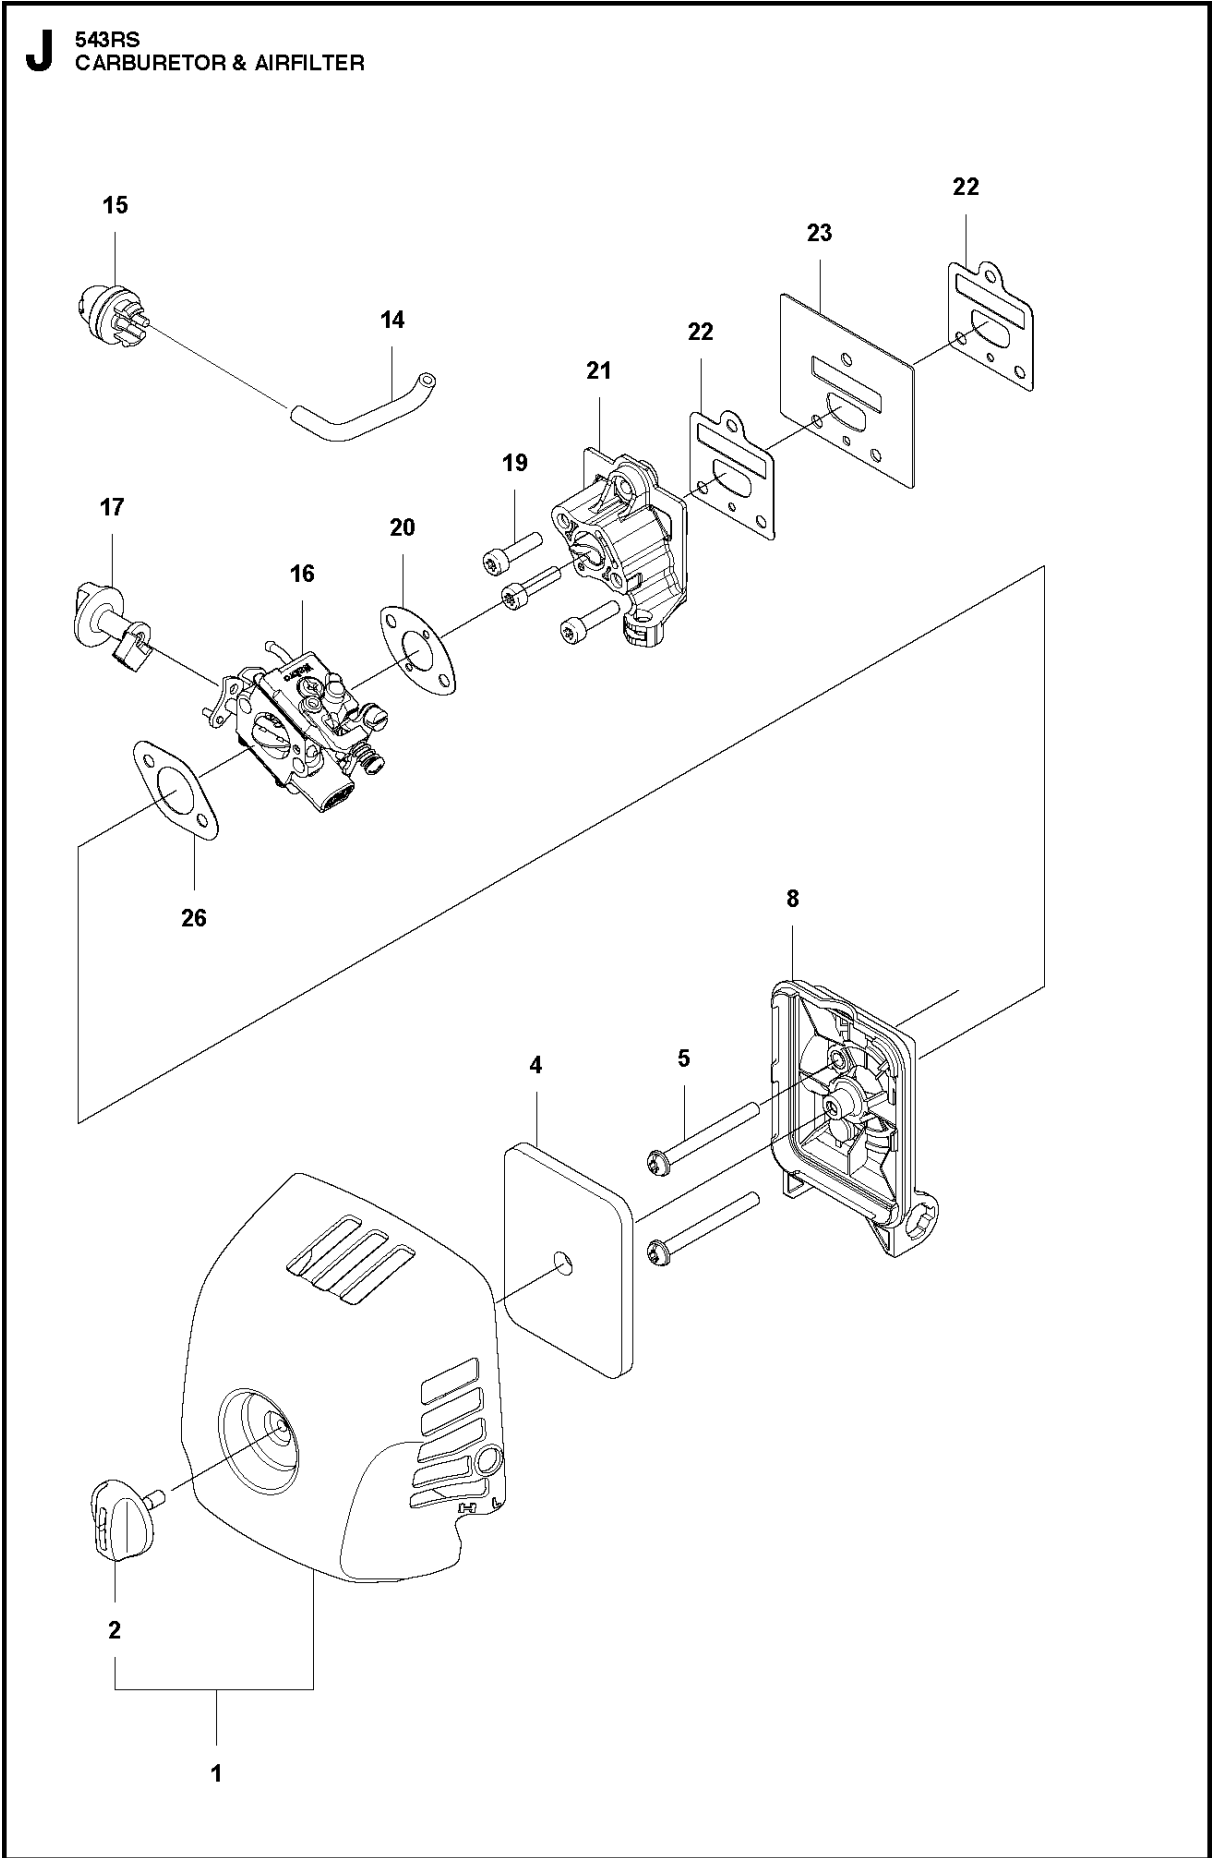

CARBURETOR & AIR FILTER

543 RS, 20141800001-20192200000

Ref	Part No	Description	Remark	QTY	KIT
1	577 98 00-01	AIR FILTER COVER		1	
2	577 97 98-01	TURNING KNOB		1	1
4	577 92 67-01	AIR FILTER		1	
5	521 51 55-01	SCREW		2	
8	576 68 55-01	FILTER HOUSING		1	
14	577 50 95-01	TUBE		1	
15	513 78 93-01	PUMP		1	
16	577 99 28-02	CARBURETTOR		1	
17	577 13 31-01	CHOKE CONTROL		1	
19	506 68 90-01	BOLT		3	
20	577 67 38-01	GASKET		1	
21	576 68 58-01	INSULATOR		1	
22	576 78 54-01	GASKET		2	
23	578 11 53-01	PLATE		1	
26	577 88 24-02	GASKET		1