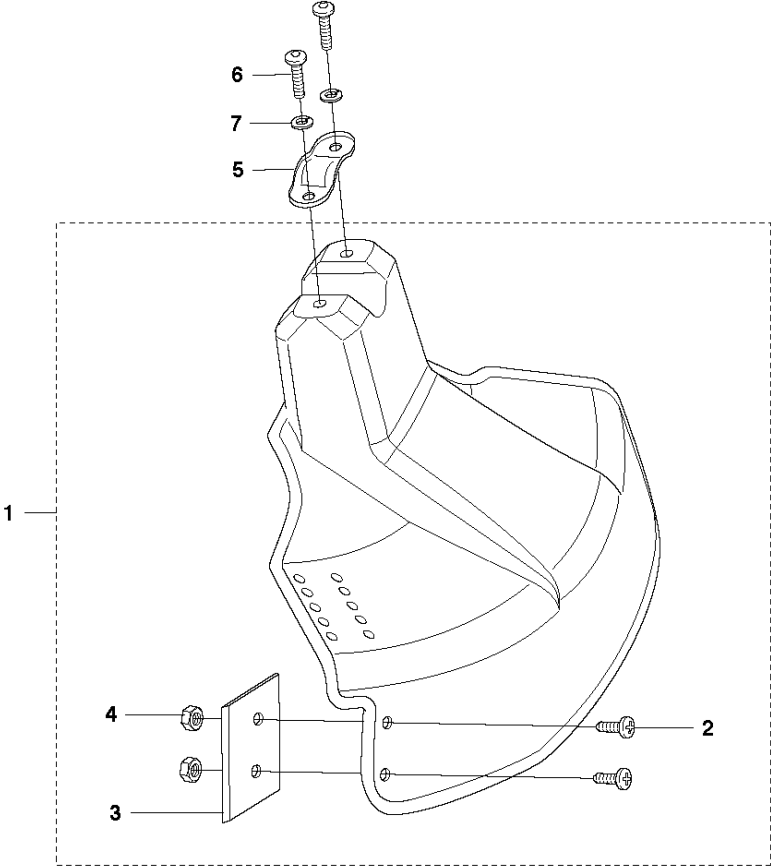

R2 543RS
ACCESSORIES

ACCESSORIES

543 RS, 20141800001-20192200000

Ref	Part No	Description	Remark	QTY	KIT
1	537 33 16-03	SPLASH GUARD		1	
2	537 39 63-03	SPLASH GUARD		1	1
3	503 21 68-25	SCREW IHSCFT		1	1,2
4	503 79 88-01	BLADE		1	1,2
5	544 12 45-01	RETAINER		1	1,2
6	537 38 72-01	SNAP LOCKING		4	1,2