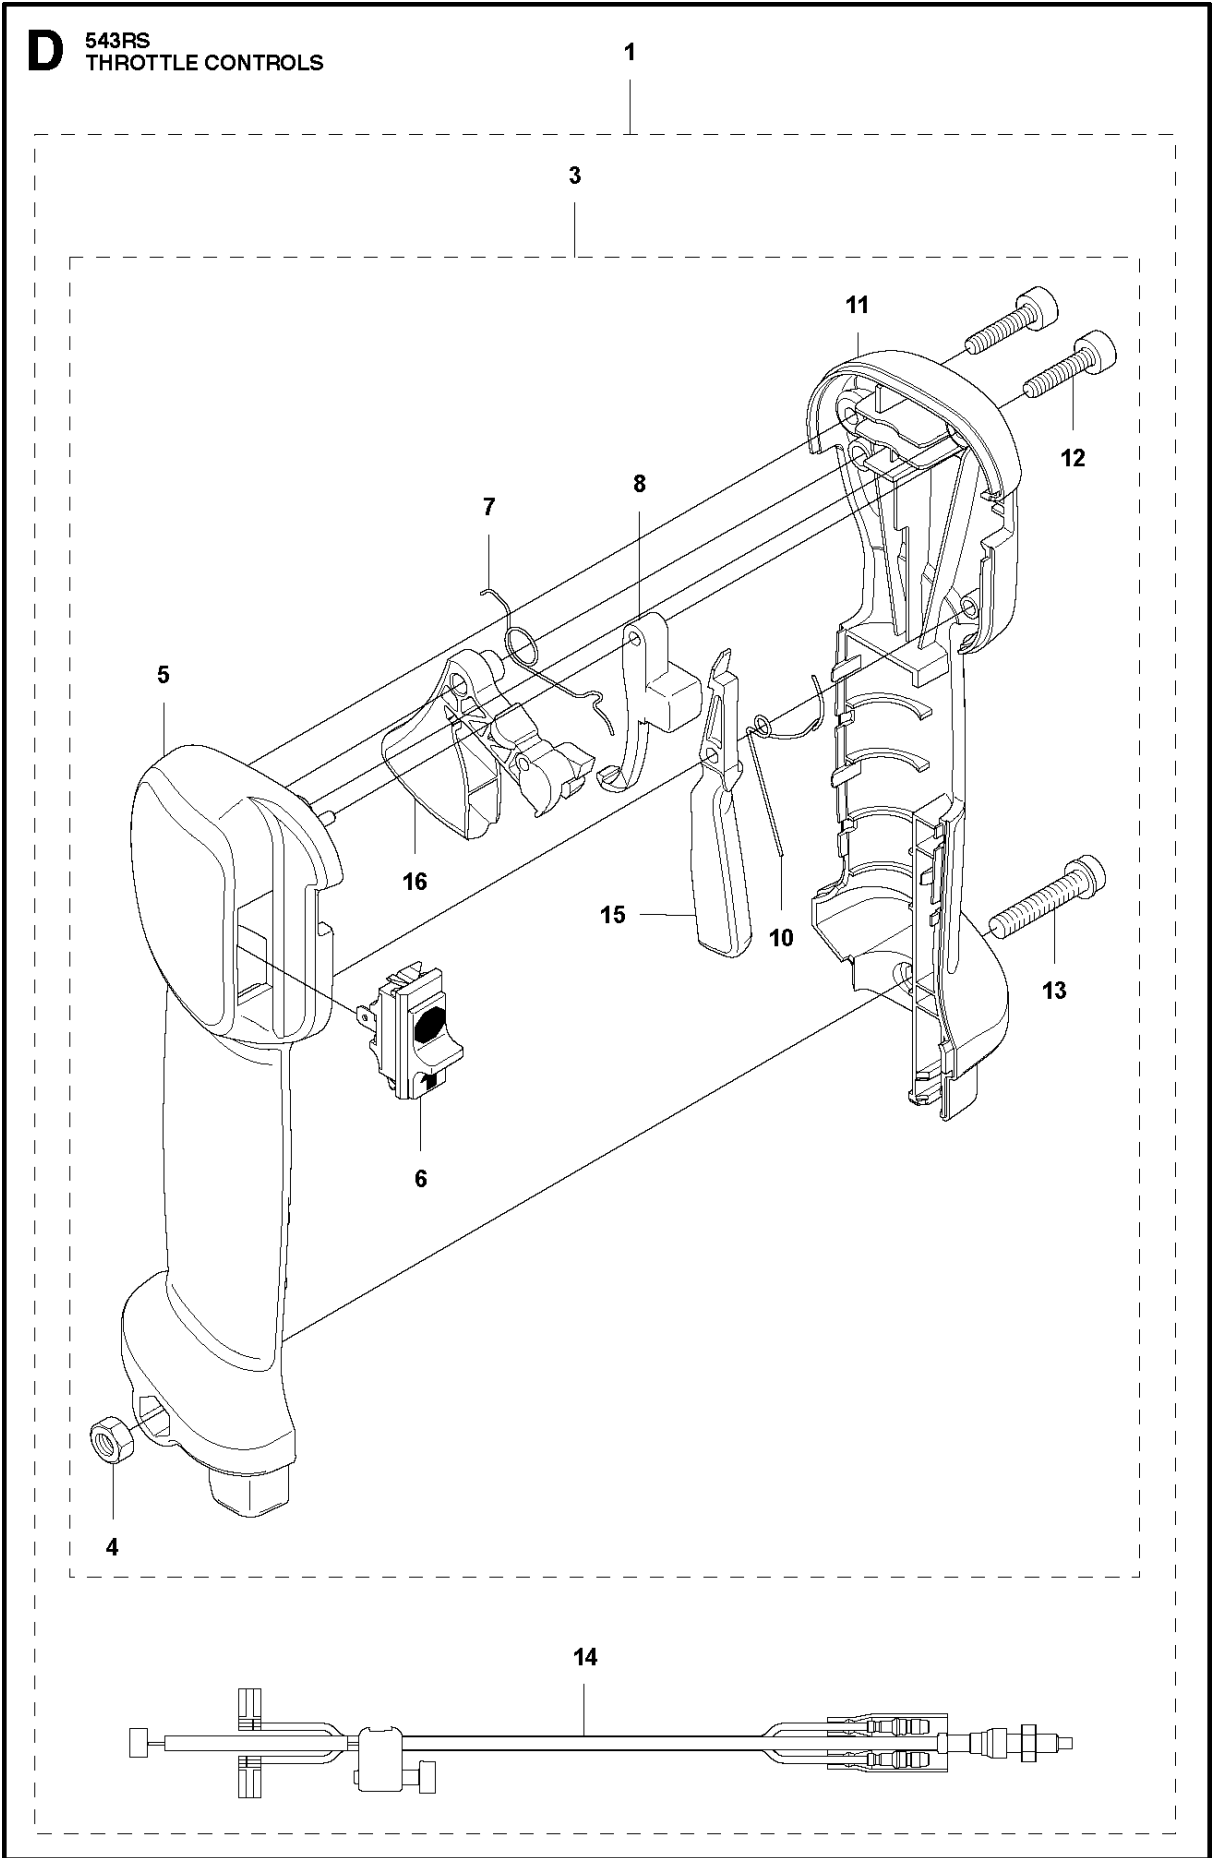

SPARE PARTS LIST

BRUSHCUTTERS/CLEARING SAWS

543 RS, 20141800001-20192200000

BEVEL GEAR

543 RS, 20141800001-20192200000

Ref	Part No	Description	Remark	QTY	KIT
1	528 81 83-01	GEAR HOUSING		1	
2	506 74 56-01	BOLT		1	
3	537 18 95-01	SCREW		1	23
5	521 86 20-01	BOLT		1	1
6	521 86 24-01	BOLT		1	1
7	528 81 80-01	PISTON		1	1
8	516 12 41-01	SNAP RING		1	1
9	516 12 79-01	BEARING		1	1
10	516 13 00-01	BEARING		1	1
11	506 60 99-01	SNAP RING		1	1
12	544 36 27-01	BOLT		1	1
13	505 17 02-01	BEARING		1	1
14	528 82 62-01	GEAR		1	1
15	528 81 59-01	SHAFT,GEAR		1	1
16	516 13 17-01	BEARING		1	1
17	502 84 93-01	SNAP RING		1	1
18	521 52 22-01	SEAL		1	1
19	528 82 64-01	HOLDER		1	1
20	521 65 60-01	PLATE		1	1
21	511 58 38-01	HOLDER		1	1
22	502 29 11-01	BLADE NUT		1	1
23	575 77 88-01	BRACKET		1	
24	575 67 73-01	LOCKWASHER		1	23

B 543RS
SHAFT

SHAFT

543 RS, 20141800001-20192200000

Ref	Part No	Description	Remark	QTY	KIT
1	521 66 80-01	HANGER-ASSY		1	
2	504 11 43-01	SCREW		1	1
3	586 30 42-01	PIPE		1	
4	586 30 43-01	DRIVE SHAFT		1	
5	544 33 08-01	LABEL WARNING		1	
6	505 29 58-01	LABEL		2	
7	586 30 44-01	JOINT		1	

THROTTLE CONTROLS

543 RS, 20141800001-20192200000

Ref	Part No	Description	Remark	QTY	KIT
1	522 52 07-02	THROTTLE CONTROL		1	
3	537 42 45-13	HANDLE ASSY		1	1
4	503 22 10-13	HEXAGON NUT		1	1,3
5	537 16 02-03	HANDLE HALF		1	1,3
6	503 71 82-01	SWITCH		1	1,3
7	537 17 42-01	SPRING THROTTLE TRIG		1	1,3
8	537 16 07-03	THROTTLE LOCKOUT		1	1,3
10	537 17 43-01	SPRING		1	1,3
11	537 16 03-01	HANDLE HALF		1	1,3
12	503 21 66-74	SCREW IHSC T		2	1,3
13	503 20 07-82	SCREW IHSCFM		1	1,3
14	522 03 67-01	THROTTLE CABLE ASSY		1	1
15	506 49 51-01	THROTTLE LOCKOUT		1	1,3
16	506 49 50-01	THROTTLE CONTROL		1	1,3