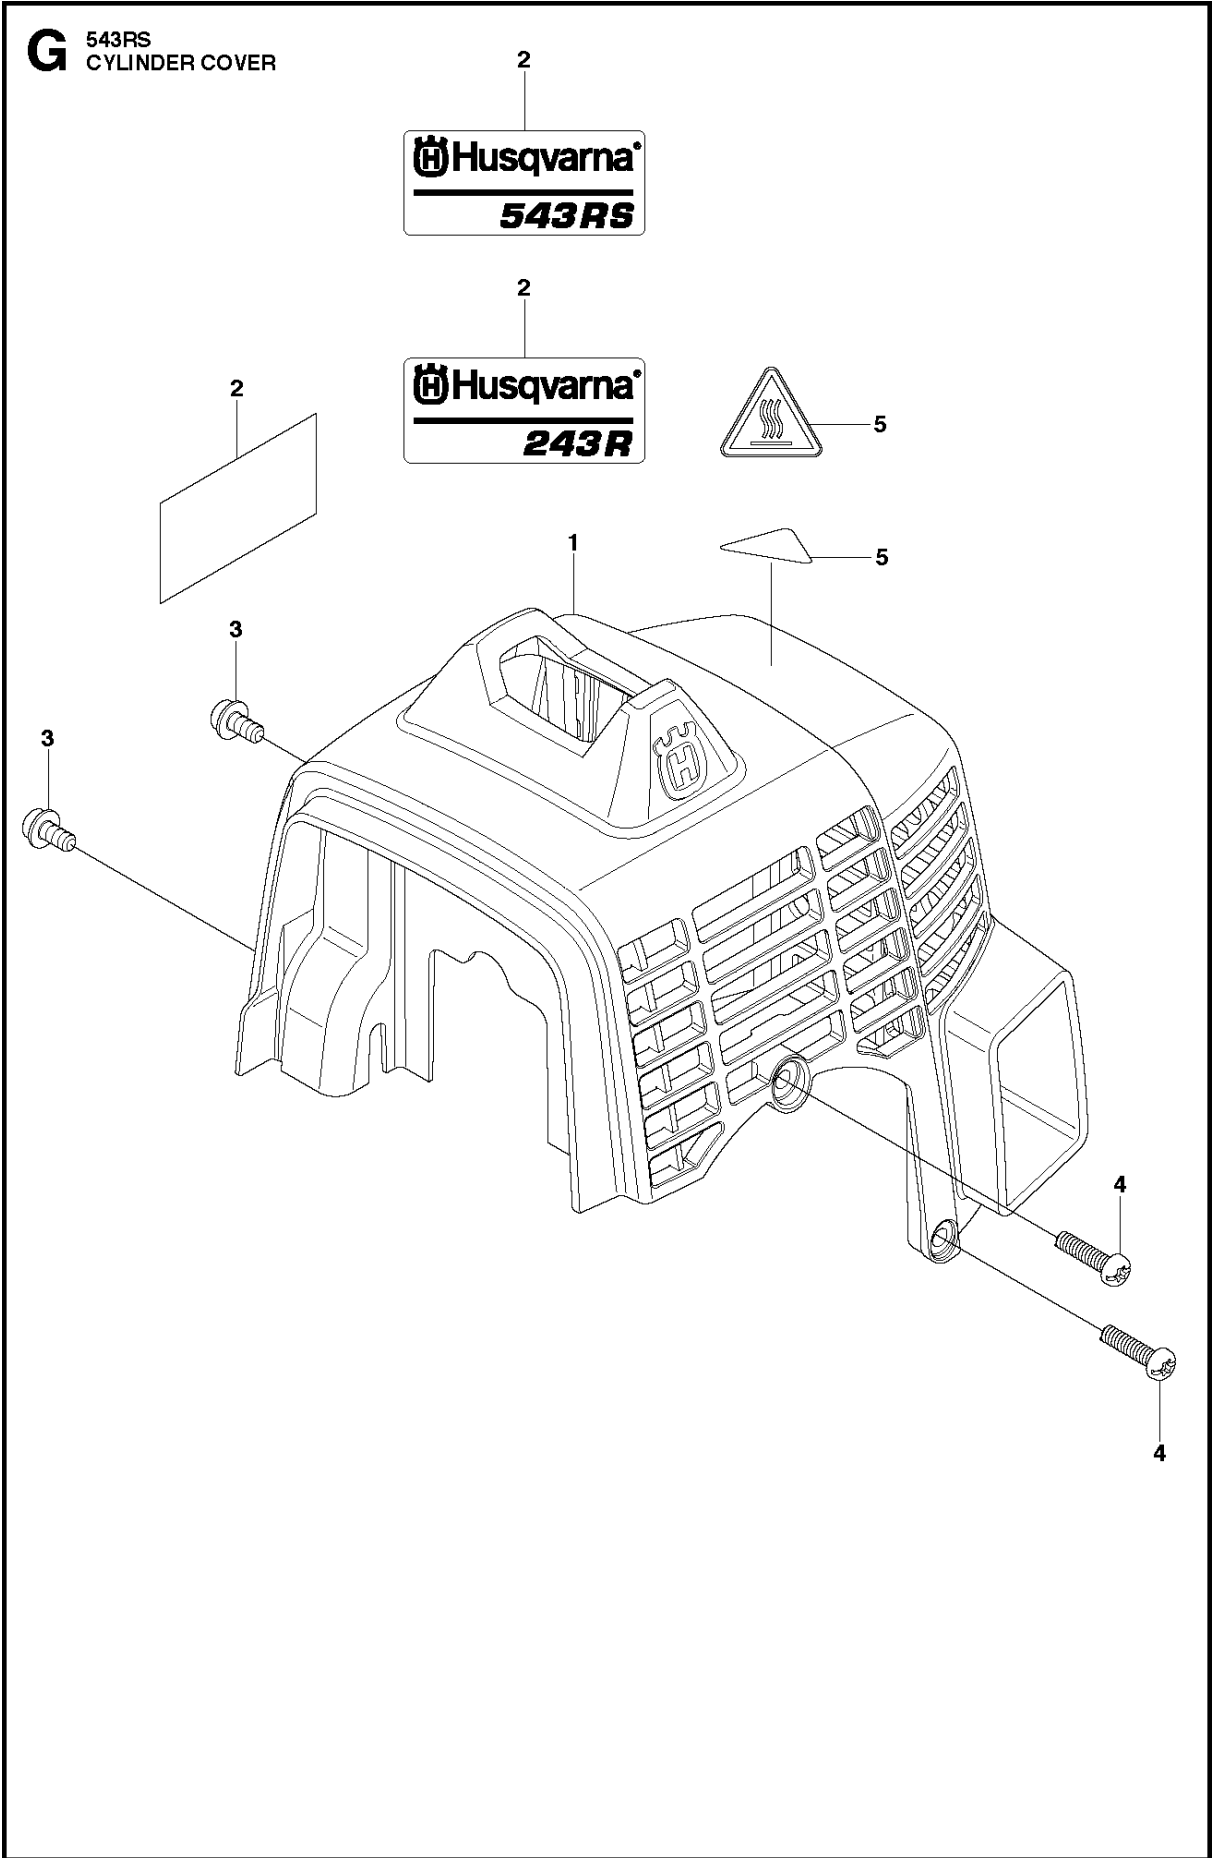

CLUTCH

543 RS, 20141800001-20192200000

Ref	Part No	Description	Remark	QTY	KIT
1	528 81 57-01	HOUSING ASSY		1	
2	516 12 64-01	SNAP RING		1	1
3	521 66 50-01	CLAMP		1	1
4	521 66 52-01	ANTIVIBRATION ELEMENT		1	1
5	521 66 51-01	ANTIVIBRATION ELEMENT		1	1
6	521 66 49-01	HOUSING		1	1
7	516 12 42-01	SNAP RING		1	1
8	516 13 17-01	BEARING		1	1
9	502 84 93-01	SNAP RING		1	1
10	505 29 38-01	DRUM		1	1
11	504 11 96-01	SCREW		1	1
12	521 86 23-01	BOLT		1	1
13	515 39 13-01	BOLT		4	
14	578 85 42-03	FAN COVER		1	
15	505 29 78-01	SCREW		2	
16	505 29 81-01	WASHER		2	
17	521 63 64-01	SHOE		1	
18	505 29 80-01	WASHER		2	
19	521 51 79-01	SCREW		4	
20	528 81 56-01	COVER		1	
21	523 01 90-01	BOLT		4	
22	521 52 34-01	SPRING		1	