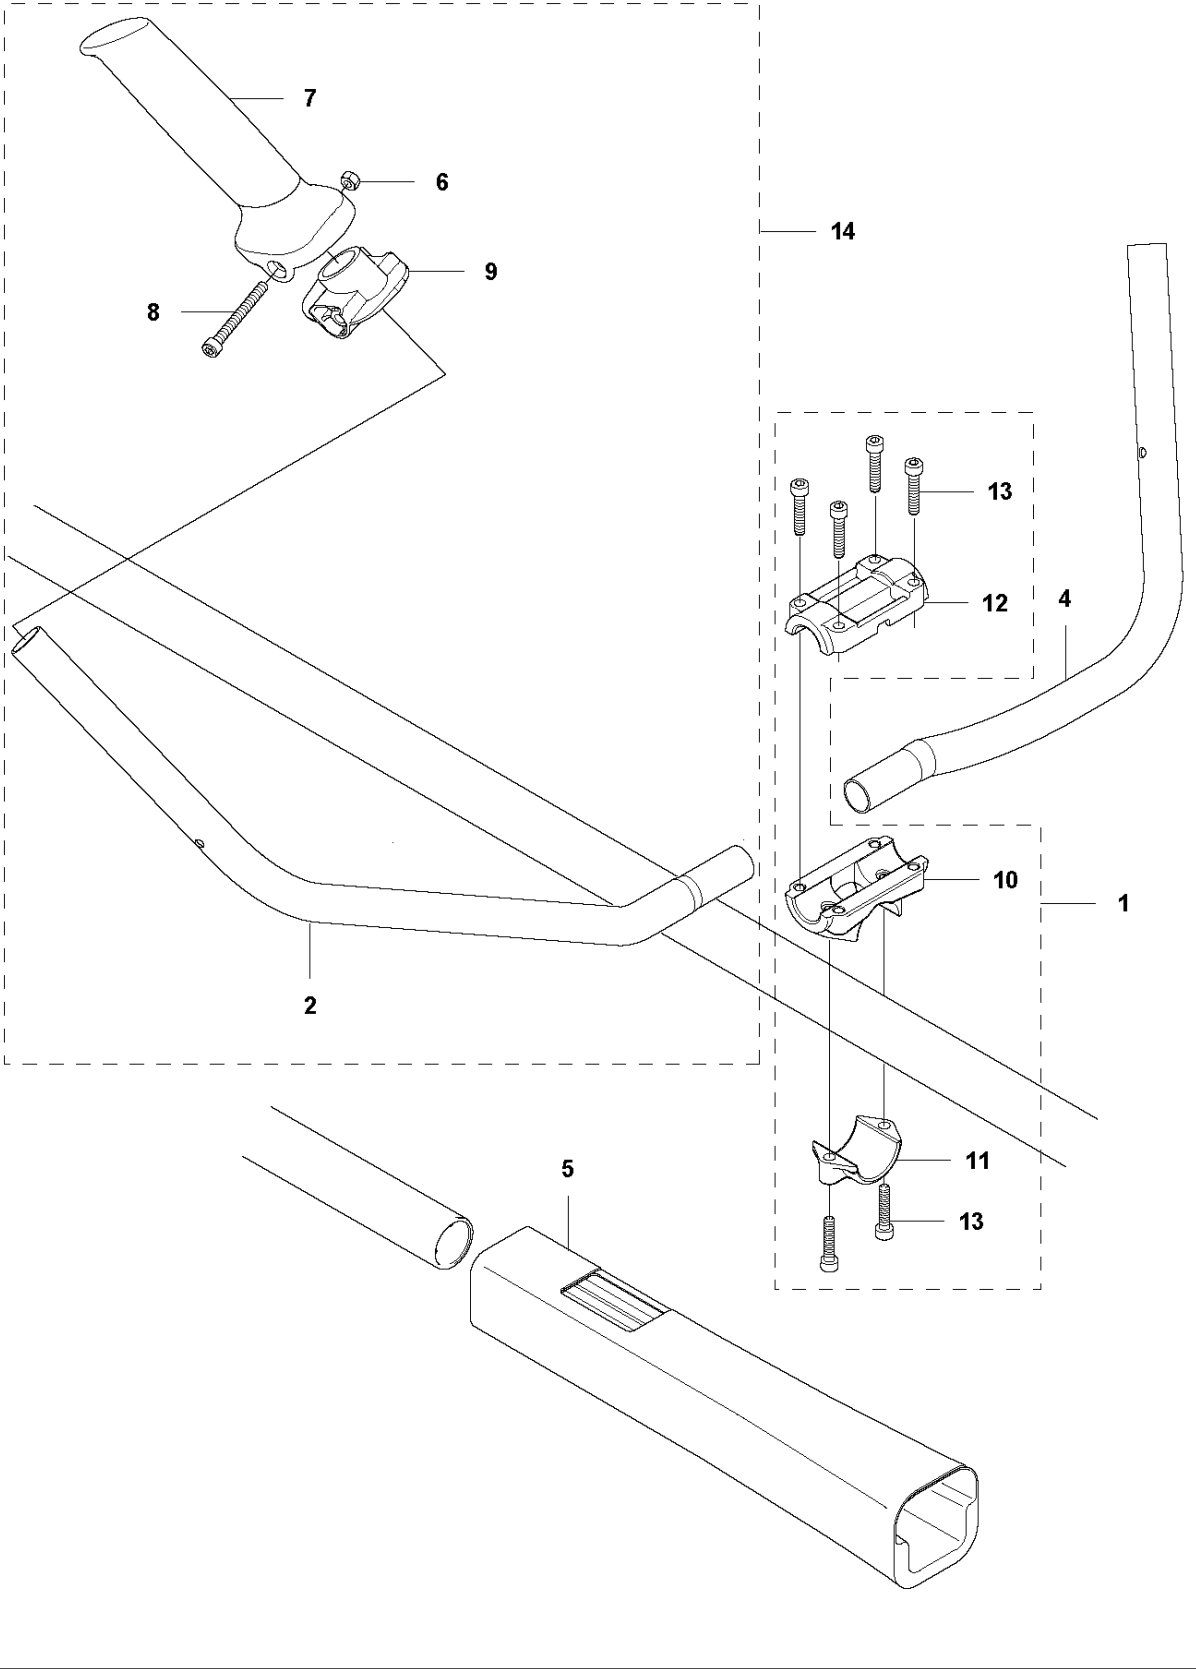

C 543RS
HANDLE

HANDLE

543 RS, 20141800001-20192200000

Ref	Part No	Description	Remark	QTY	KIT
1	577 98 30-01	HANDLE BRACKET		1	
2	528 81 75-01	HANDLE		1	14
4	528 81 74-01	HANDLE		1	
5	521 53 87-01	PROTECTION		1	
6	575 96 06-01	NUT		1	14
7	537 17 28-02	HANDLE		1	14
8	510 90 94-01	BOLT		1	14
9	537 17 29-01	COVER		1	14
10	505 29 47-01	BRACKET		1	1
11	505 29 48-01	CAP		1	1
12	505 29 49-01	CAP		1	1
13	512 84 57-01	BOLT		6	1
14	528 81 78-01	HANDLE		1