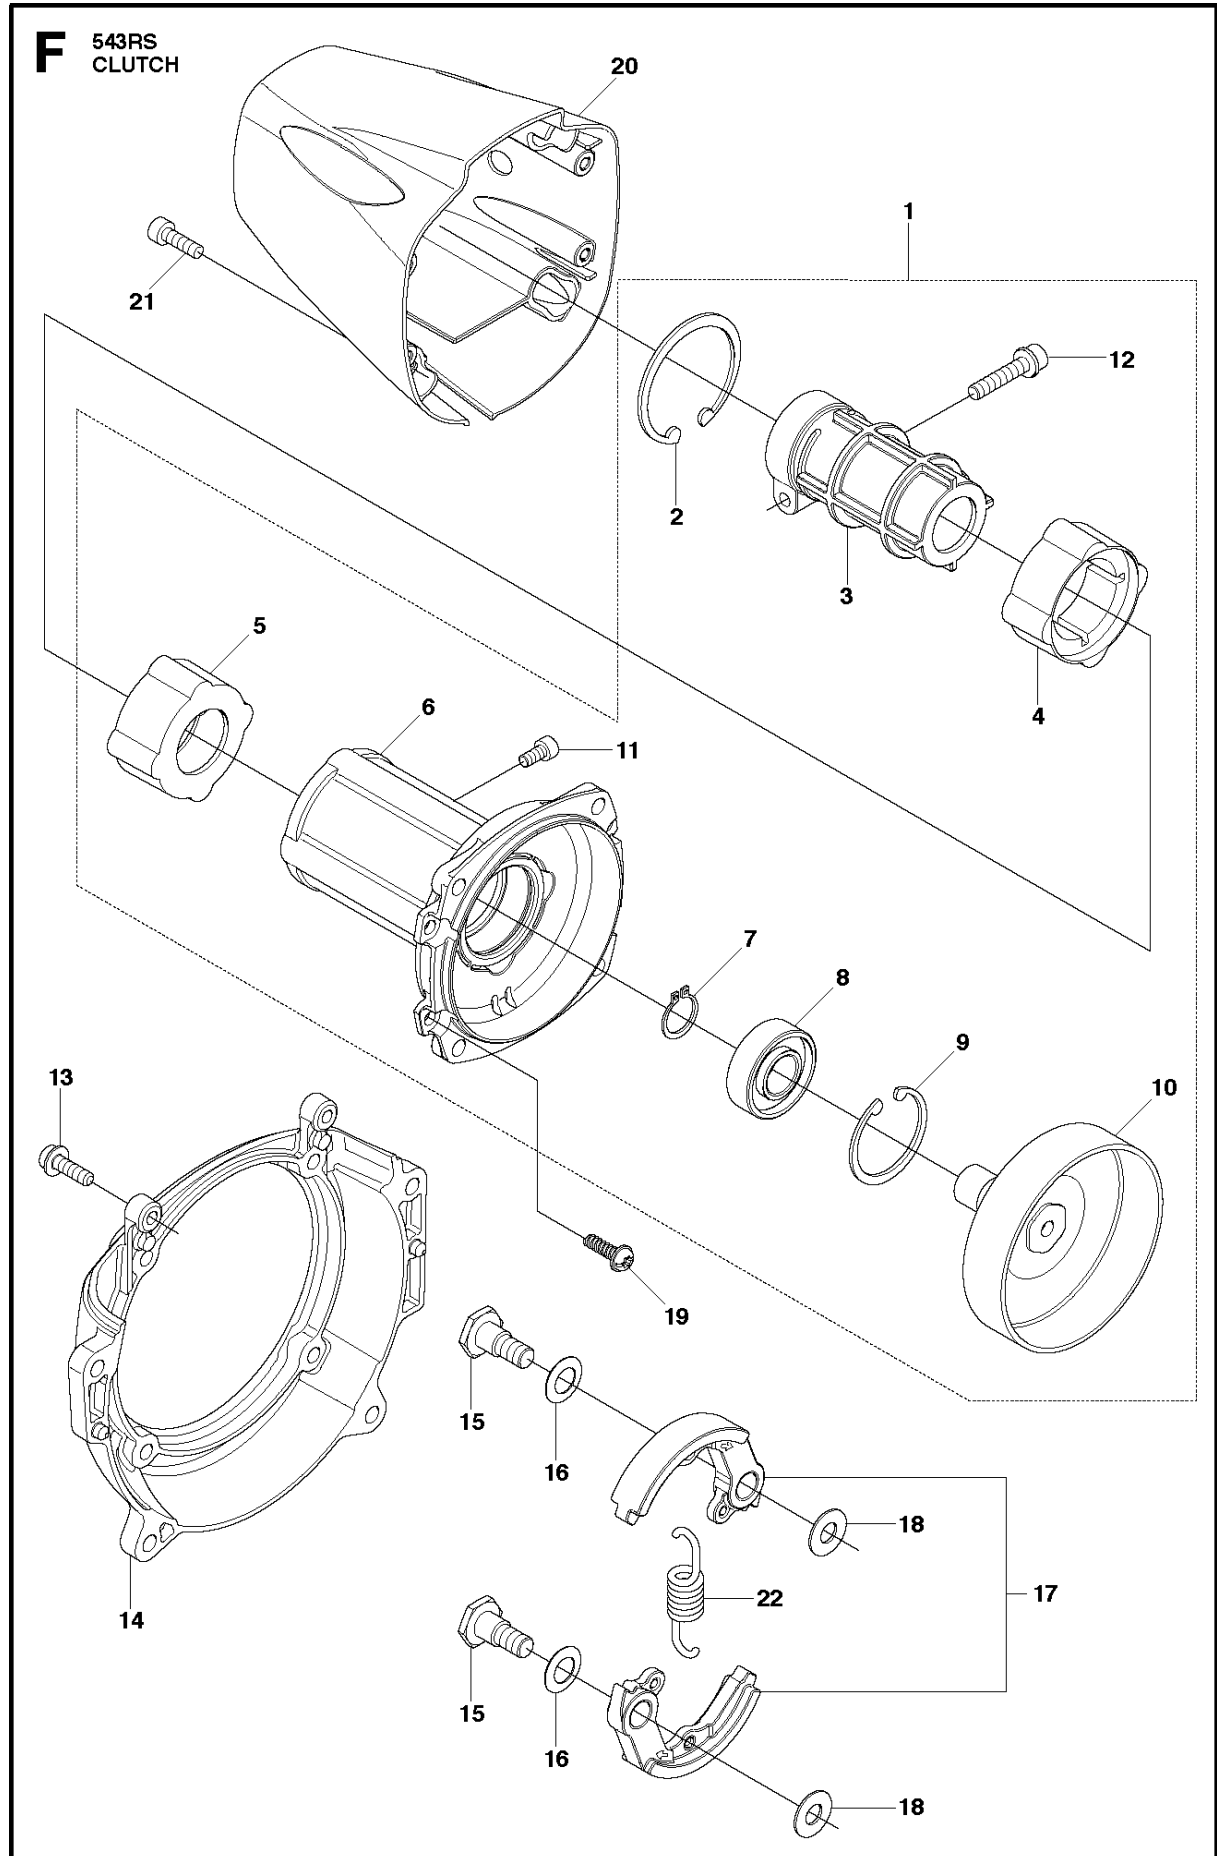

CLUTCH

543 RS, 20141800001-20192200000

Ref	Part No	Description	Remark	QTY	KIT
1	528 81 57-01	HOUSING ASSY		1	
2	516 12 64-01	SNAP RING		1	1
3	521 66 50-01	CLAMP		1	1
4	521 66 52-01	ANTIVIBRATION ELEMENT		1	1
5	521 66 51-01	ANTIVIBRATION ELEMENT		1	1
6	521 66 49-01	HOUSING		1	1
7	516 12 42-01	SNAP RING		1	1
8	516 13 17-01	BEARING		1	1
9	502 84 93-01	SNAP RING		1	1
10	505 29 38-01	DRUM		1	1
11	504 11 96-01	SCREW		1	1
12	521 86 23-01	BOLT		1	1
13	515 39 13-01	BOLT		4	
14	578 85 42-03	FAN COVER		1	
15	505 29 78-01	SCREW		2	
16	505 29 81-01	WASHER		2	
17	521 63 64-01	SHOE		1	
18	505 29 80-01	WASHER		2	
19	521 51 79-01	SCREW		4	
20	528 81 56-01	COVER		1	
21	523 01 90-01	BOLT		4	
22	521 52 34-01	SPRING		1