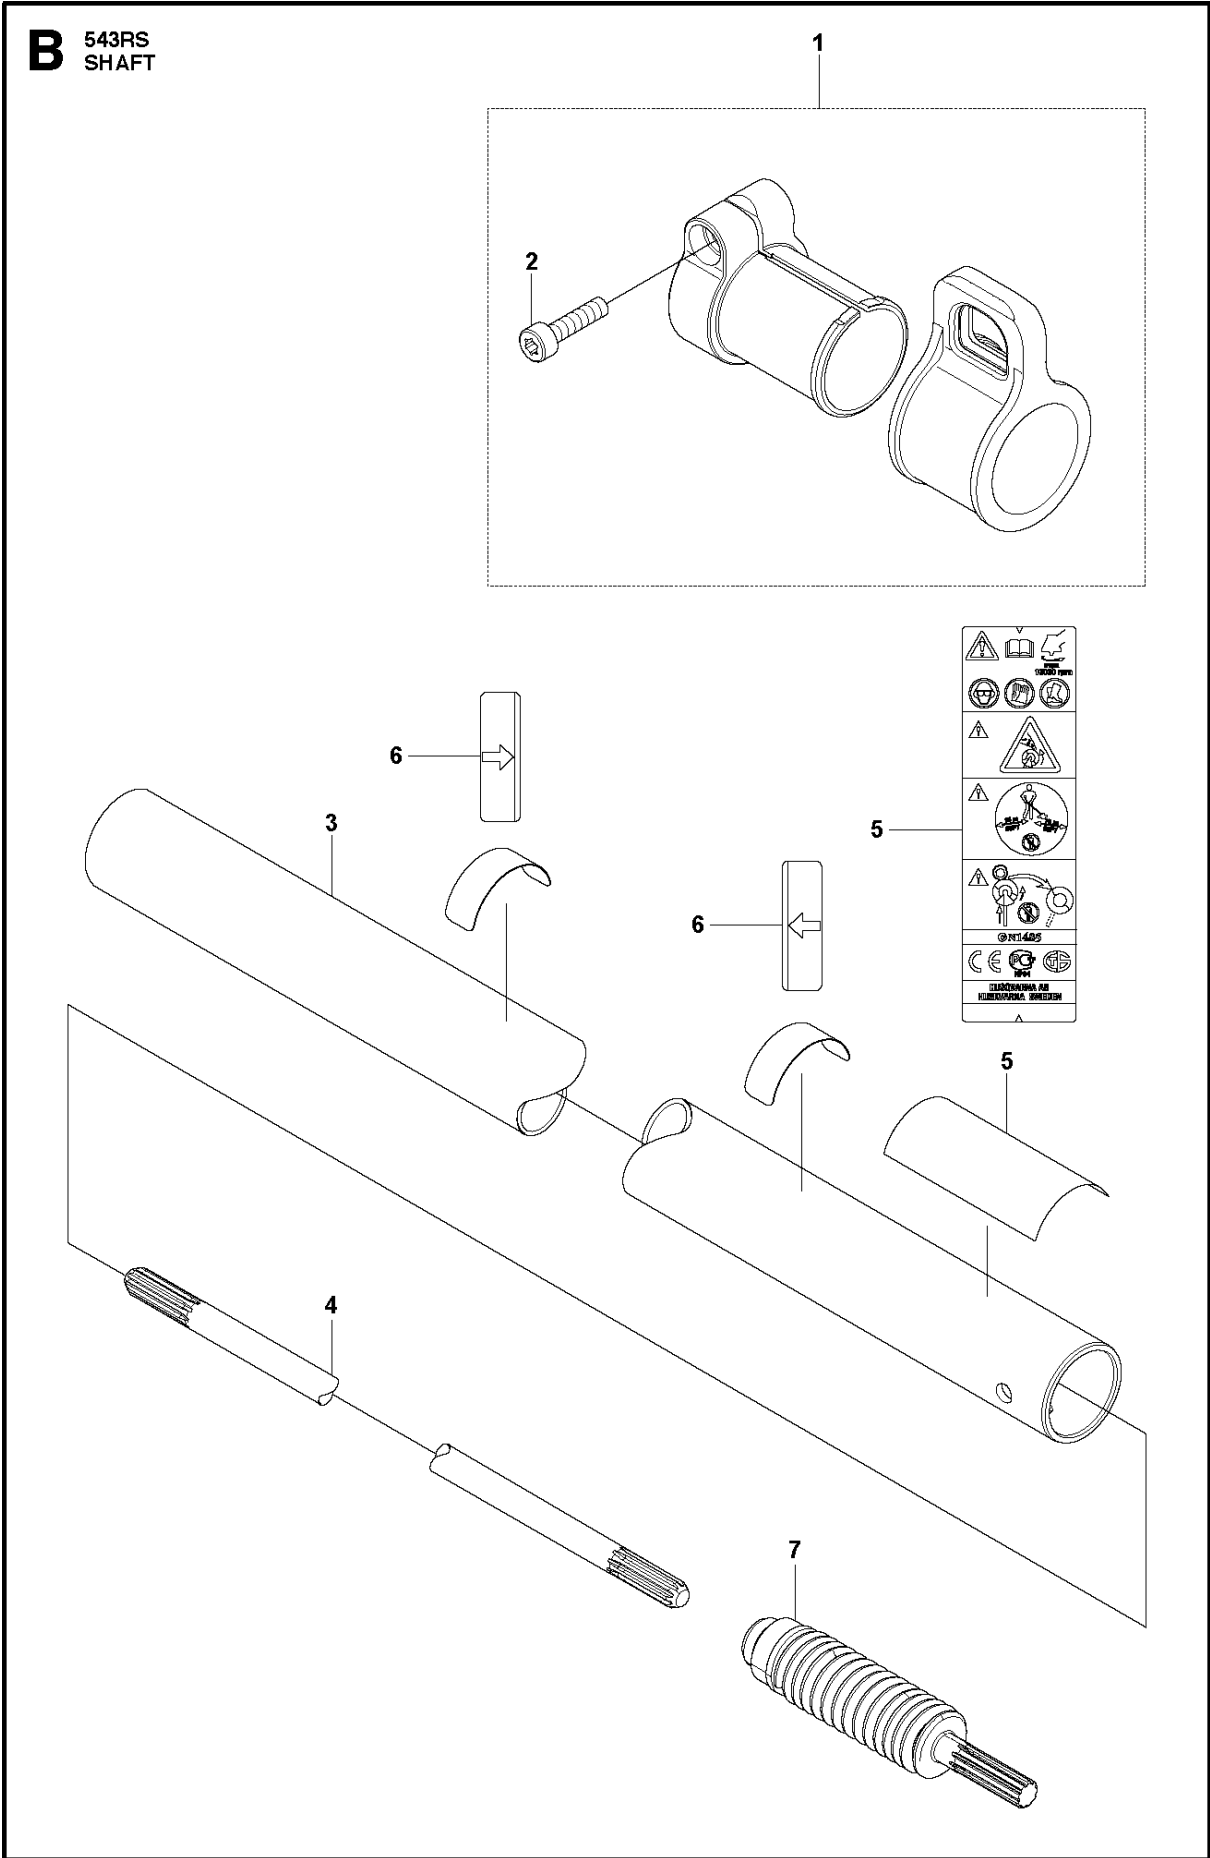

SPARE PARTS LIST

BRUSHCUTTERS/CLEARING SAWS

543 RS, 20141800001-20192200000

BEVEL GEAR

543 RS, 20141800001-20192200000

Ref	Part No	Description	Remark	QTY	KIT
1	528 81 83-01	GEAR HOUSING		1	
2	506 74 56-01	BOLT		1	
3	537 18 95-01	SCREW		1	23
5	521 86 20-01	BOLT		1	1
6	521 86 24-01	BOLT		1	1
7	528 81 80-01	PISTON		1	1
8	516 12 41-01	SNAP RING		1	1
9	516 12 79-01	BEARING		1	1
10	516 13 00-01	BEARING		1	1
11	506 60 99-01	SNAP RING		1	1
12	544 36 27-01	BOLT		1	1
13	505 17 02-01	BEARING		1	1
14	528 82 62-01	GEAR		1	1
15	528 81 59-01	SHAFT,GEAR		1	1
16	516 13 17-01	BEARING		1	1
17	502 84 93-01	SNAP RING		1	1
18	521 52 22-01	SEAL		1	1
19	528 82 64-01	HOLDER		1	1
20	521 65 60-01	PLATE		1	1
21	511 58 38-01	HOLDER		1	1
22	502 29 11-01	BLADE NUT		1	1
23	575 77 88-01	BRACKET		1	
24	575 67 73-01	LOCKWASHER		1	23

B 543RS
SHAFT

SHAFT

543 RS, 20141800001-20192200000

Ref	Part No	Description	Remark	QTY	KIT
1	521 66 80-01	HANGER-ASSY		1	
2	504 11 43-01	SCREW		1	1
3	586 30 42-01	PIPE		1	
4	586 30 43-01	DRIVE SHAFT		1	
5	544 33 08-01	LABEL WARNING		1	
6	505 29 58-01	LABEL		2	
7	586 30 44-01	JOINT		1	

THROTTLE CONTROLS

543 RS, 20141800001-20192200000

Ref	Part No	Description	Remark	QTY	KIT
1	522 52 07-02	THROTTLE CONTROL		1	
3	537 42 45-13	HANDLE ASSY		1	1
4	503 22 10-13	HEXAGON NUT		1	1,3
5	537 16 02-03	HANDLE HALF		1	1,3
6	503 71 82-01	SWITCH		1	1,3
7	537 17 42-01	SPRING THROTTLE TRIG		1	1,3
8	537 16 07-03	THROTTLE LOCKOUT		1	1,3
10	537 17 43-01	SPRING		1	1,3
11	537 16 03-01	HANDLE HALF		1	1,3
12	503 21 66-74	SCREW IHSC T		2	1,3
13	503 20 07-82	SCREW IHSCFM		1	1,3
14	522 03 67-01	THROTTLE CABLE ASSY		1	1
15	506 49 51-01	THROTTLE LOCKOUT		1	1,3
16	506 49 50-01	THROTTLE CONTROL		1	1,3