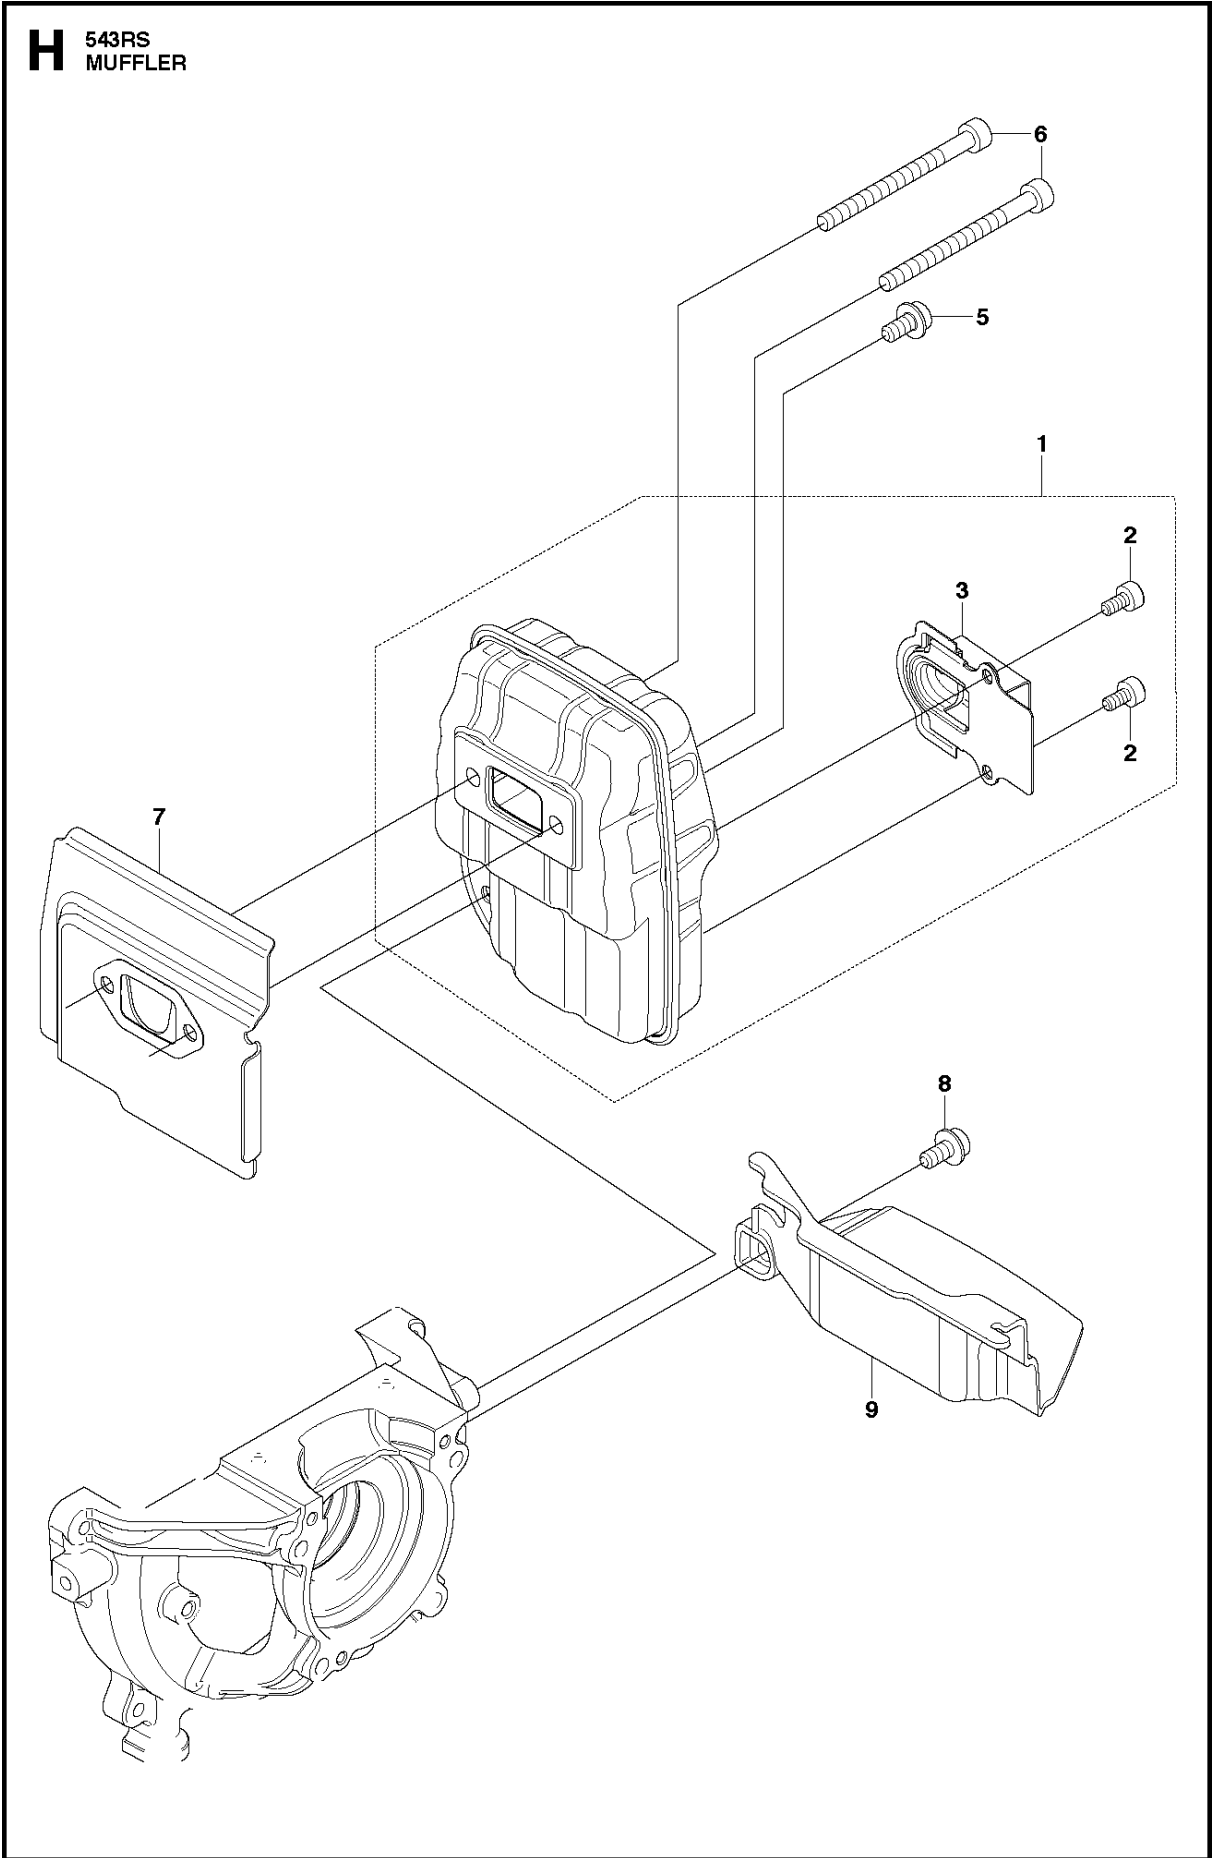

MUFFLER

543 RS, 20141800001-20192200000

Ref	Part No	Description	Remark	QTY	KIT
1	577 98 03-01	MUFFLER	243R, 543RS	1	
2	544 36 27-01	BOLT		2	1
3	521 62 34-01	GUIDE		1	1
5	515 39 07-01	BOLT		1	
6	504 11 43-01	SCREW	243R, 543RS	2	
7	577 80 41-01	GASKET		1	
8	515 39 07-01	BOLT		1	
9	521 62 33-01	PLATE		1