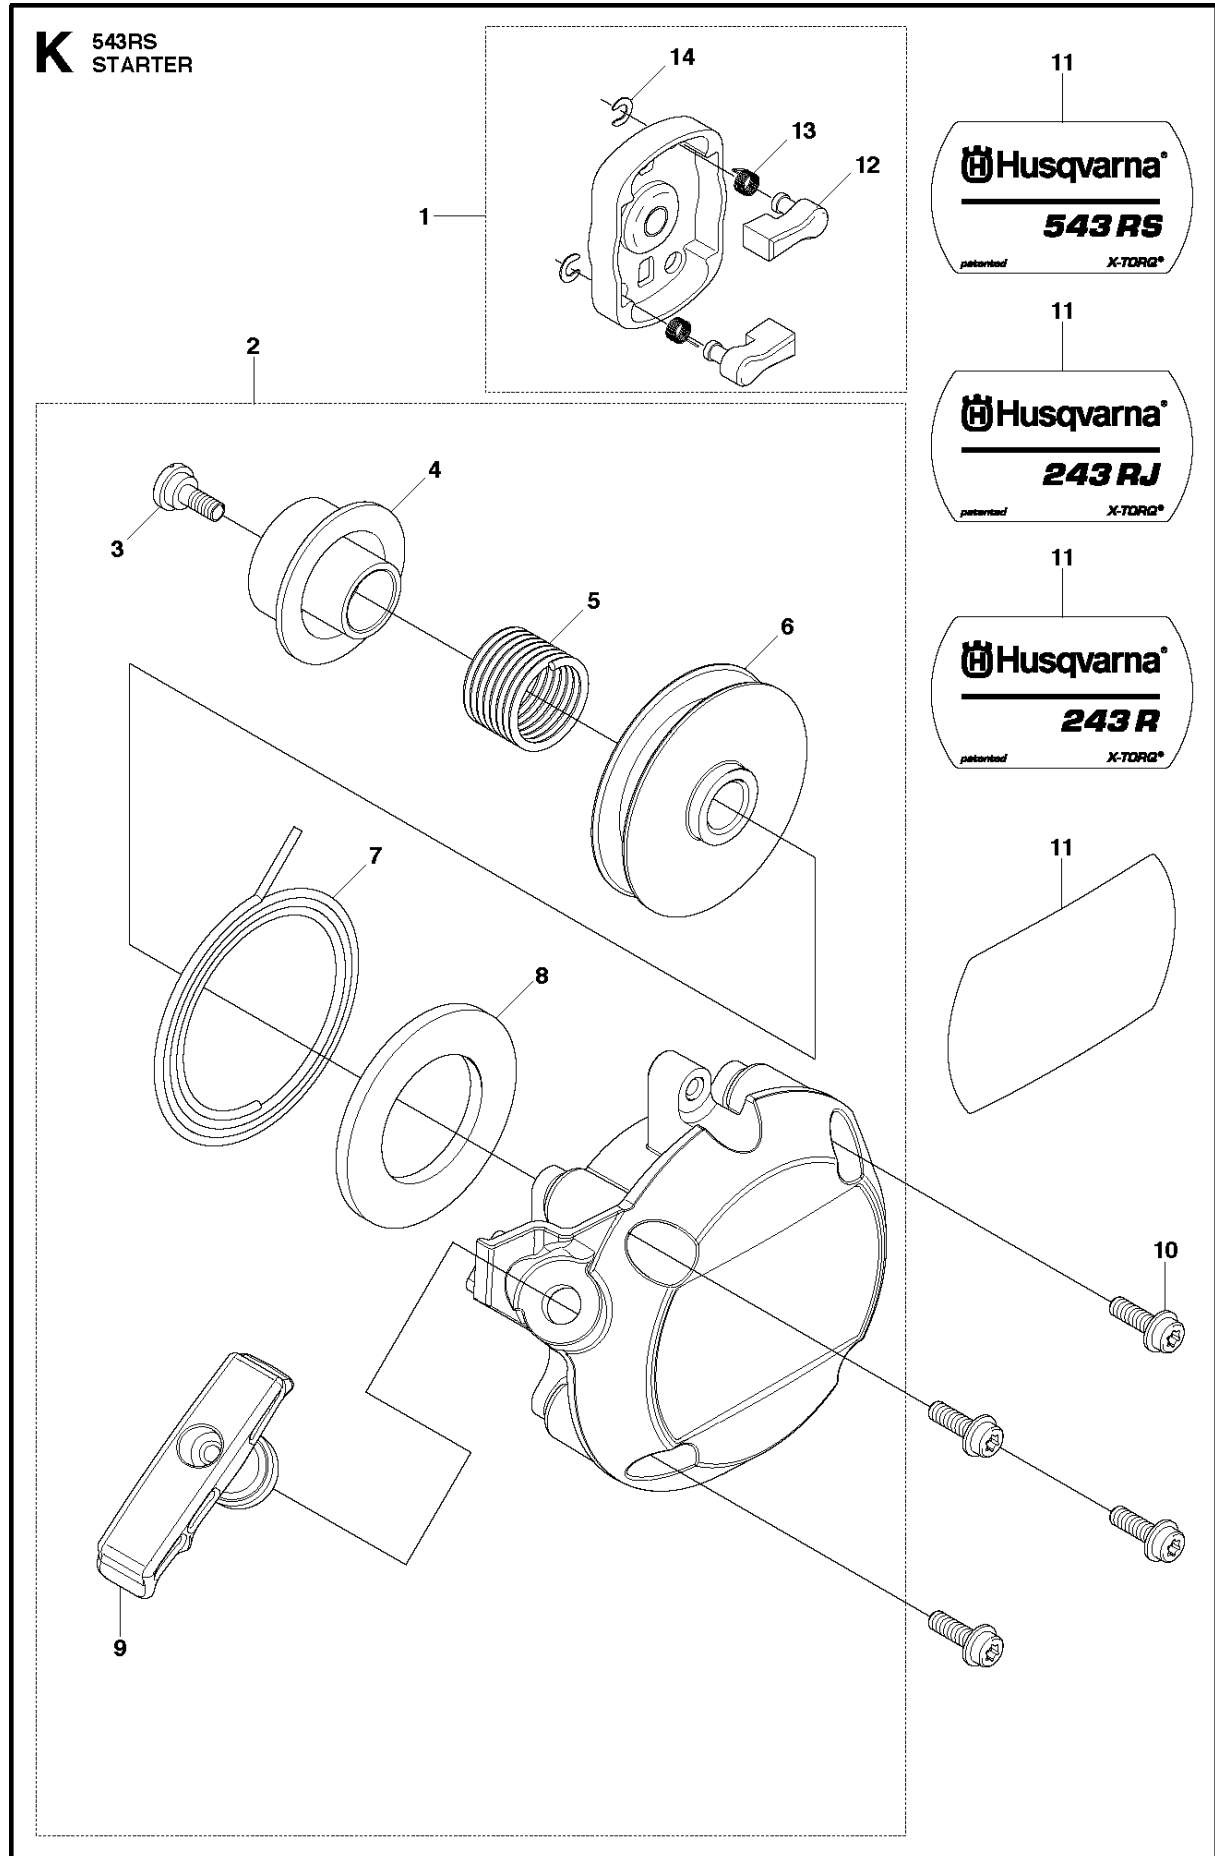

STARTER

543 RS, 20141800001-20192200000

Ref	Part No	Description	Remark	QTY	KIT
1	521 62 46-01	PULEY-ASSY		1	
2	528 70 62-01	STARTER ASSY		1	
3	515 36 71-01	SCREW		1	2
4	521 61 85-01	PLATE		1	2
5	521 61 84-01	SPRING		1	2
6	521 61 83-01	REEL		1	2
7	521 53 17-01	ROPE		1	2
8	521 61 82-01	SPRING		1	2
9	521 61 79-01	KNOB		1	2
10	506 74 56-01	BOLT		4	
11	528 70 67-01	LABEL,RECOIL	243RJ	1	
11	577 97 94-01	DECAL	243R	1	
11	578 42 06-01	DECAL	543RS	1	
12	521 61 86-01	RATCHET		2	1
13	521 61 87-01	SPRING		2	1
14	513 16 77-01	E-RING		2	1