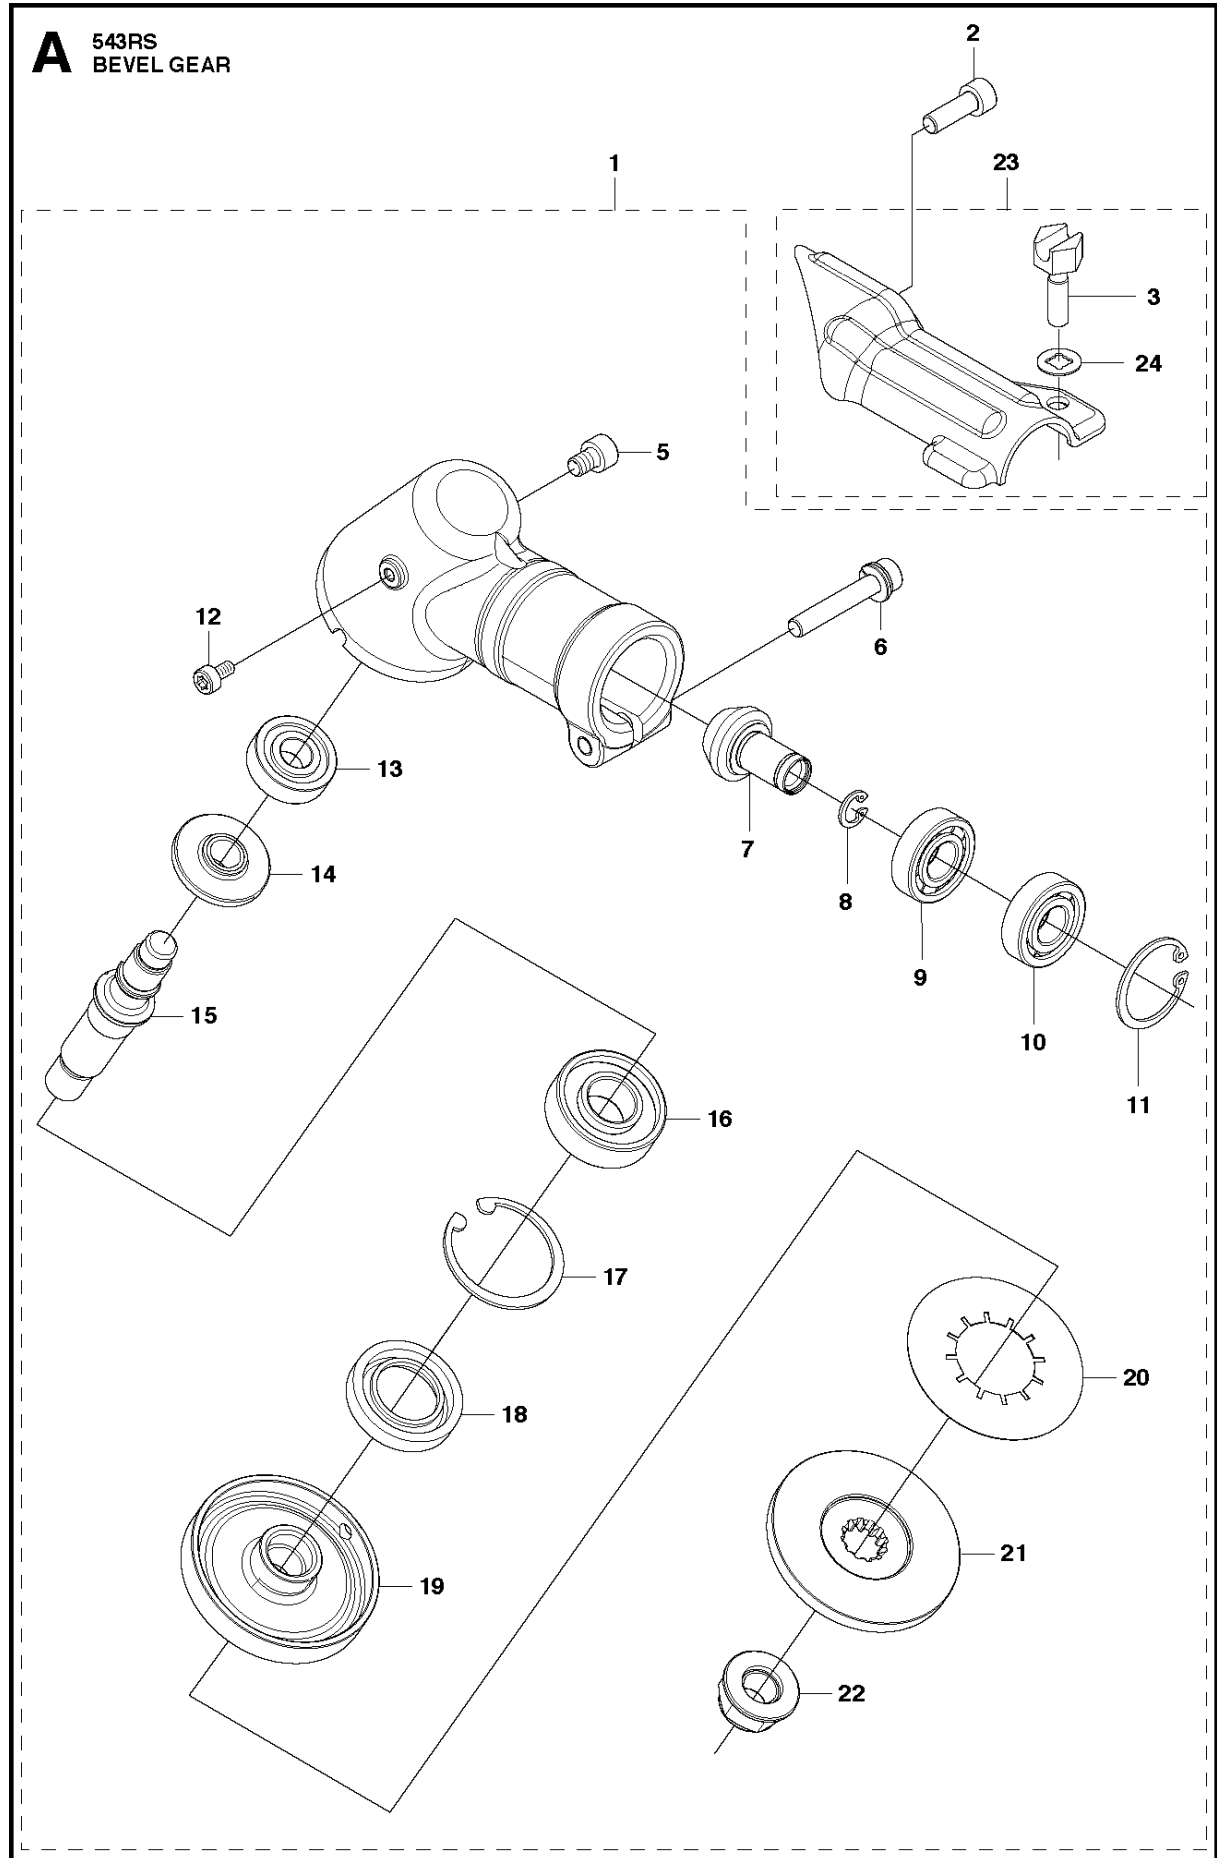

SPARE PARTS LIST

BRUSHCUTTERS/CLEARING SAWS

543 RS, 20141800001-20192200000

BEVEL GEAR

543 RS, 20141800001-20192200000

Ref	Part No	Description	Remark	QTY	KIT
1	528 81 83-01	GEAR HOUSING		1	
2	506 74 56-01	BOLT		1	
3	537 18 95-01	SCREW		1	23
5	521 86 20-01	BOLT		1	1
6	521 86 24-01	BOLT		1	1
7	528 81 80-01	PISTON		1	1
8	516 12 41-01	SNAP RING		1	1
9	516 12 79-01	BEARING		1	1
10	516 13 00-01	BEARING		1	1
11	506 60 99-01	SNAP RING		1	1
12	544 36 27-01	BOLT		1	1
13	505 17 02-01	BEARING		1	1
14	528 82 62-01	GEAR		1	1
15	528 81 59-01	SHAFT,GEAR		1	1
16	516 13 17-01	BEARING		1	1
17	502 84 93-01	SNAP RING		1	1
18	521 52 22-01	SEAL		1	1
19	528 82 64-01	HOLDER		1	1
20	521 65 60-01	PLATE		1	1
21	511 58 38-01	HOLDER		1	1
22	502 29 11-01	BLADE NUT		1	1
23	575 77 88-01	BRACKET		1	
24	575 67 73-01	LOCKWASHER		1	23

B 543RS
SHAFT

SHAFT

543 RS, 20141800001-20192200000

Ref	Part No	Description	Remark	QTY	KIT
1	521 66 80-01	HANGER-ASSY		1	
2	504 11 43-01	SCREW		1	1
3	586 30 42-01	PIPE		1	
4	586 30 43-01	DRIVE SHAFT		1	
5	544 33 08-01	LABEL WARNING		1	
6	505 29 58-01	LABEL		2	
7	586 30 44-01	JOINT		1	

THROTTLE CONTROLS

543 RS, 20141800001-20192200000

Ref	Part No	Description	Remark	QTY	KIT
1	522 52 07-02	THROTTLE CONTROL		1	
3	537 42 45-13	HANDLE ASSY		1	1
4	503 22 10-13	HEXAGON NUT		1	1,3
5	537 16 02-03	HANDLE HALF		1	1,3
6	503 71 82-01	SWITCH		1	1,3
7	537 17 42-01	SPRING THROTTLE TRIG		1	1,3
8	537 16 07-03	THROTTLE LOCKOUT		1	1,3
10	537 17 43-01	SPRING		1	1,3
11	537 16 03-01	HANDLE HALF		1	1,3
12	503 21 66-74	SCREW IHSC T		2	1,3
13	503 20 07-82	SCREW IHSCFM		1	1,3
14	522 03 67-01	THROTTLE CABLE ASSY		1	1
15	506 49 51-01	THROTTLE LOCKOUT		1	1,3
16	506 49 50-01	THROTTLE CONTROL		1	1,3