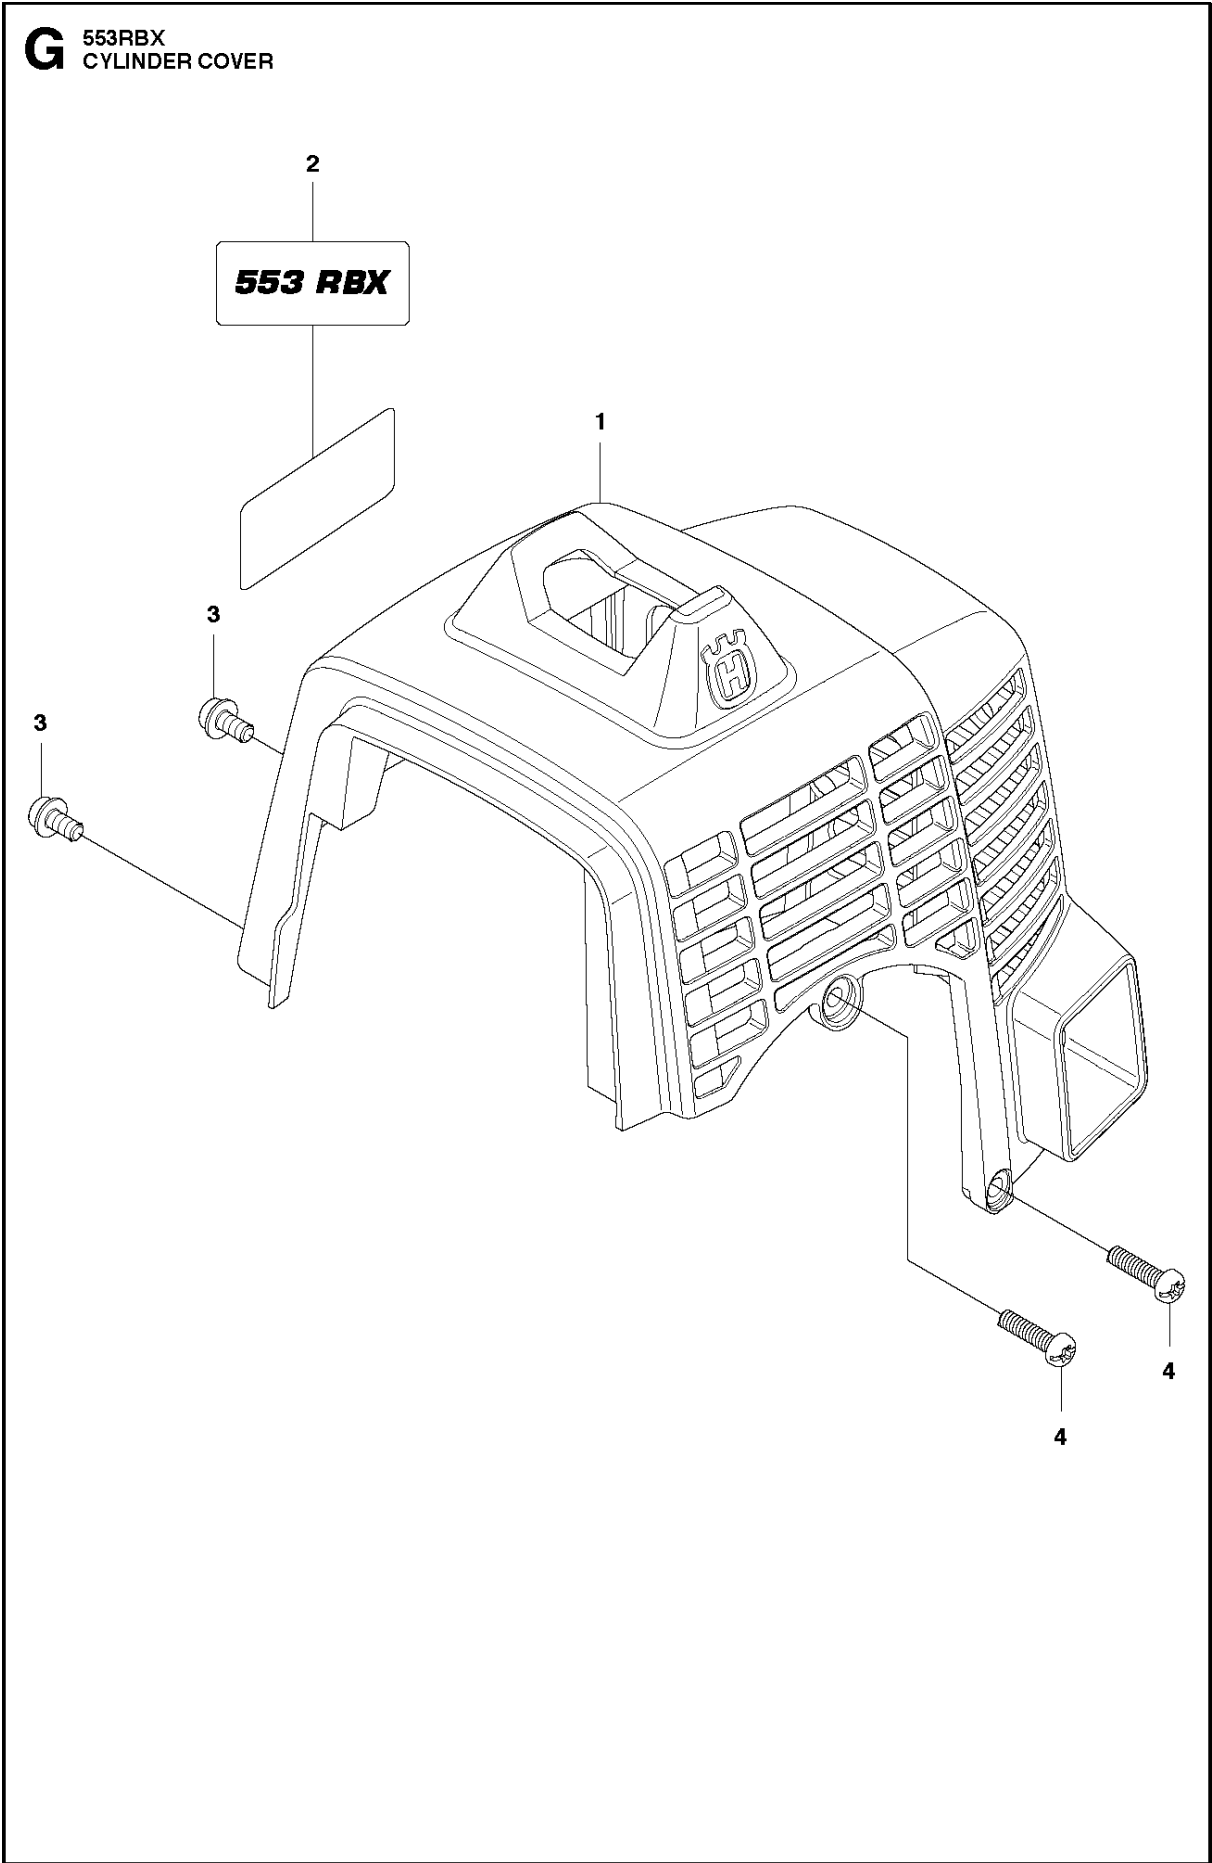

# SPARE PARTS LIST

BRUSHCUTTERS/CLEARING SAWS

553 RBX, 20182200001-Current

CYLINDER COVER

553 RBX, 20182200001-Current

Ref	Part No	Description	Remark	QTY KIT
1	510 17 32-01	CYLINDER COVER		1
2	579 63 71-01	DECAL		1
3	521 51 59-01	BOLT		2
4	521 86 36-01	SCREW		2