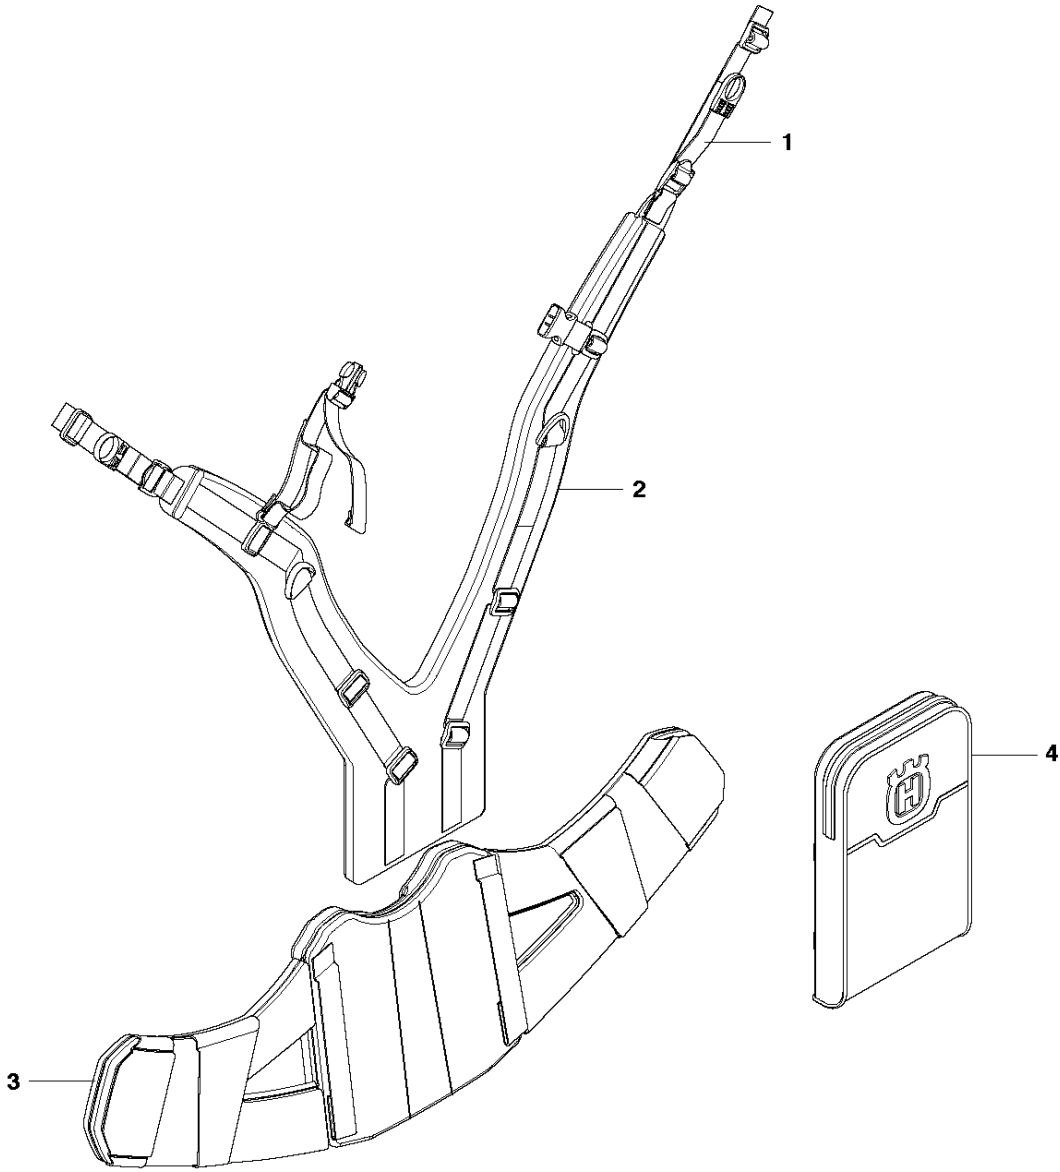

U 553RBX
HARNESS

HARNES

553 RBX, 20182200001-Current

Ref	Part No	Description	Remark	QTY KIT
1	503 99 61-08	BAND		1
2	522 92 07-01	SHOULDER STRAP		1
3	510 36 42-01	WAIST-BELT		1
4	575 50 78-01	BAG		1