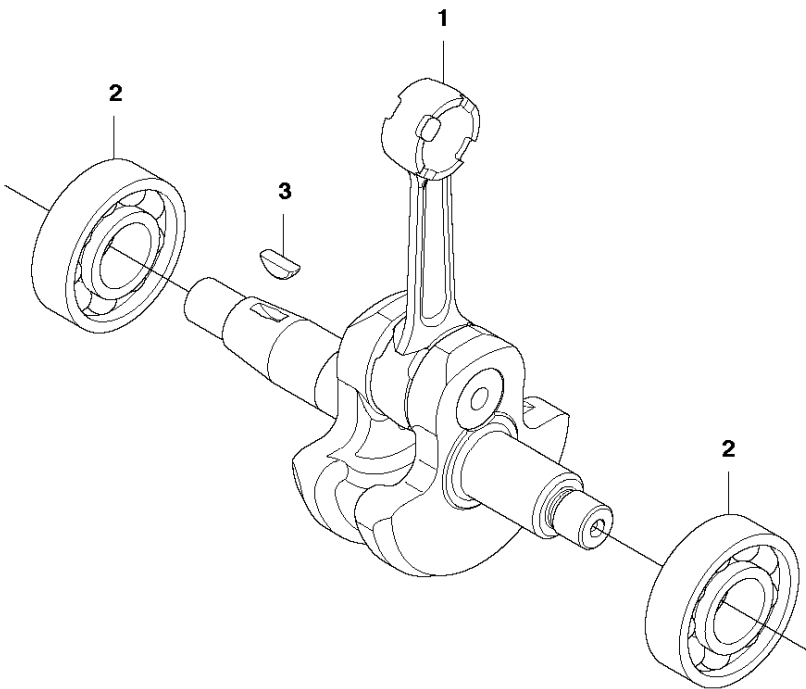

N 553RBX
CRANKSHAFT

CRANKSHAFT

553 RBX, 20182200001-Current

Ref	Part No	Description	Remark	QTY KIT
1	521 63 63-01	SHAFT-COMP		1
2	521 52 11-01	BALL BEARING		2
3	506 68 94-01	KEY		1