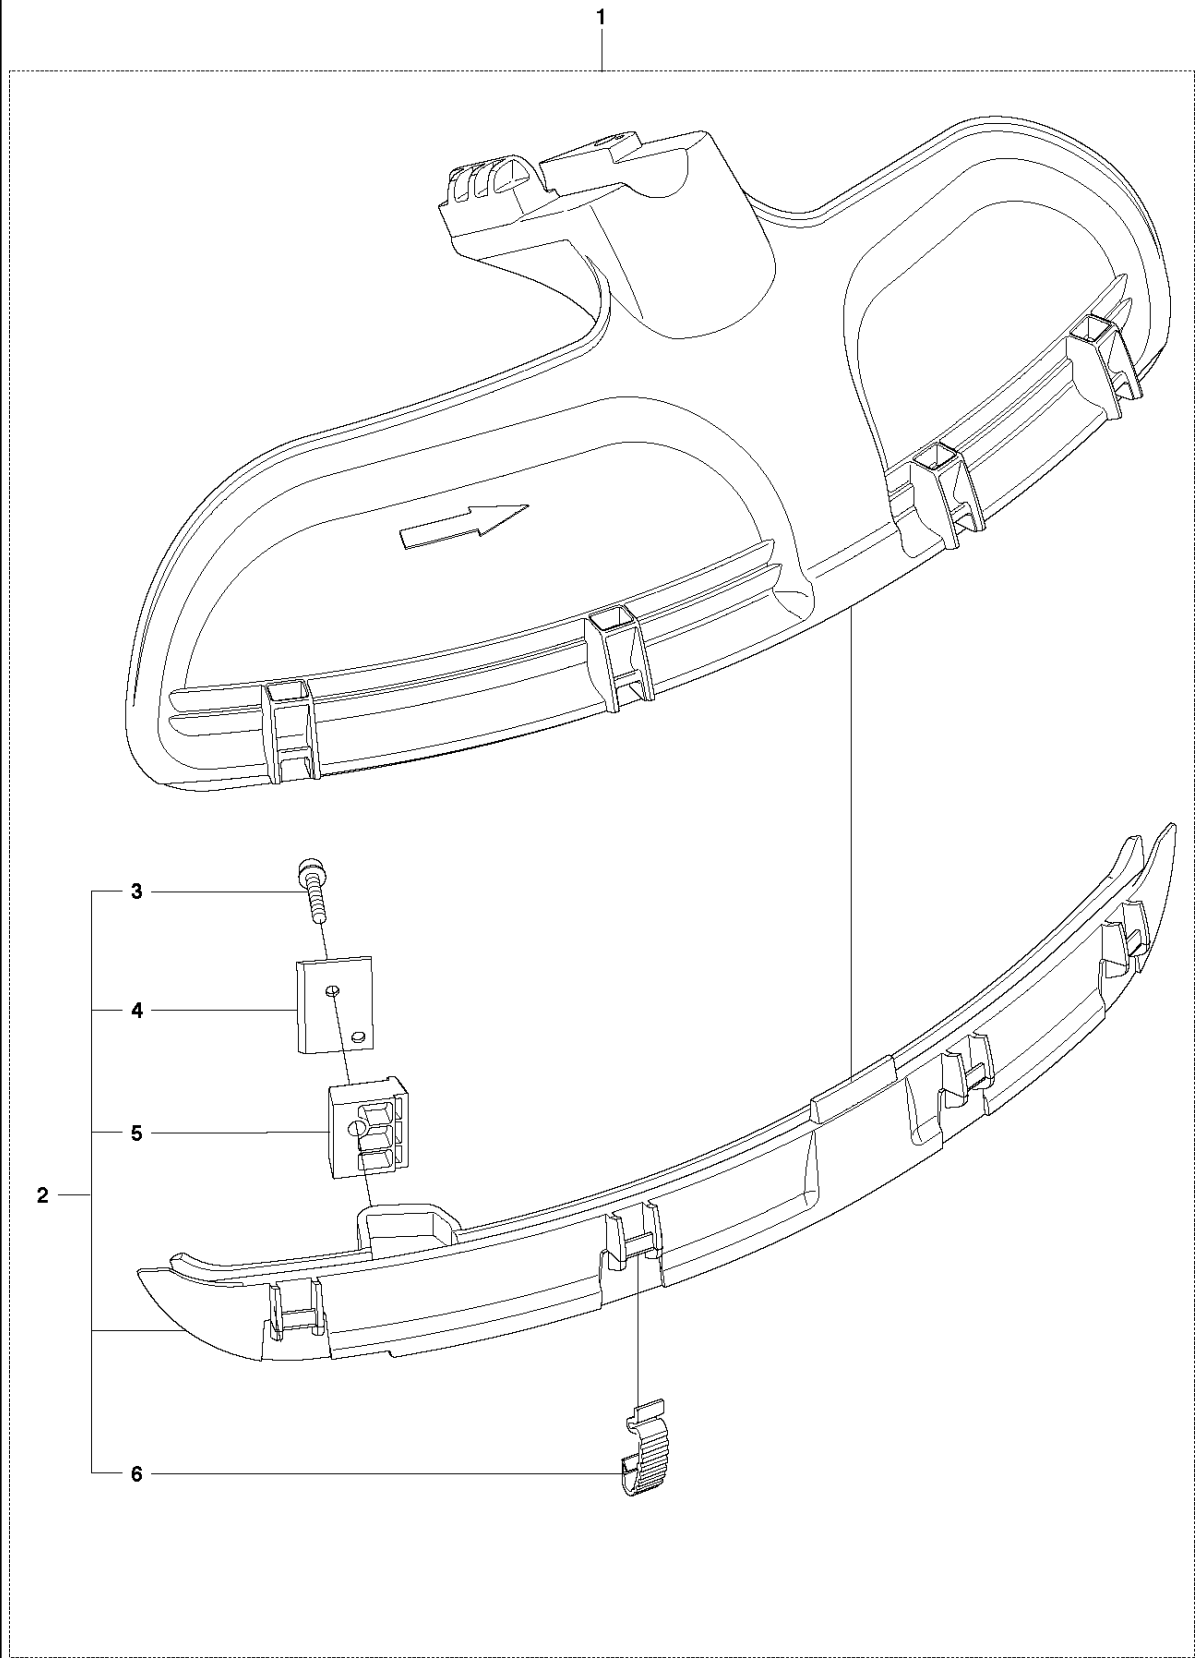

S 553RBX
ACCESSORIES

ACCESSORIES

553 RBX, 20182200001-Current

Ref	Part No	Description	Remark	QTY	KIT
1	537 33 16-03	SPLASH GUARD		1	
2	537 39 63-03	SPLASH GUARD		1	1
3	503 21 68-25	SCREW IHSCFT		1	1,2
4	503 79 88-01	BLADE		1	1,2
5	544 12 45-01	RETAINER		1	1,2
6	537 38 72-01	SNAP LOCKING		4	1,2