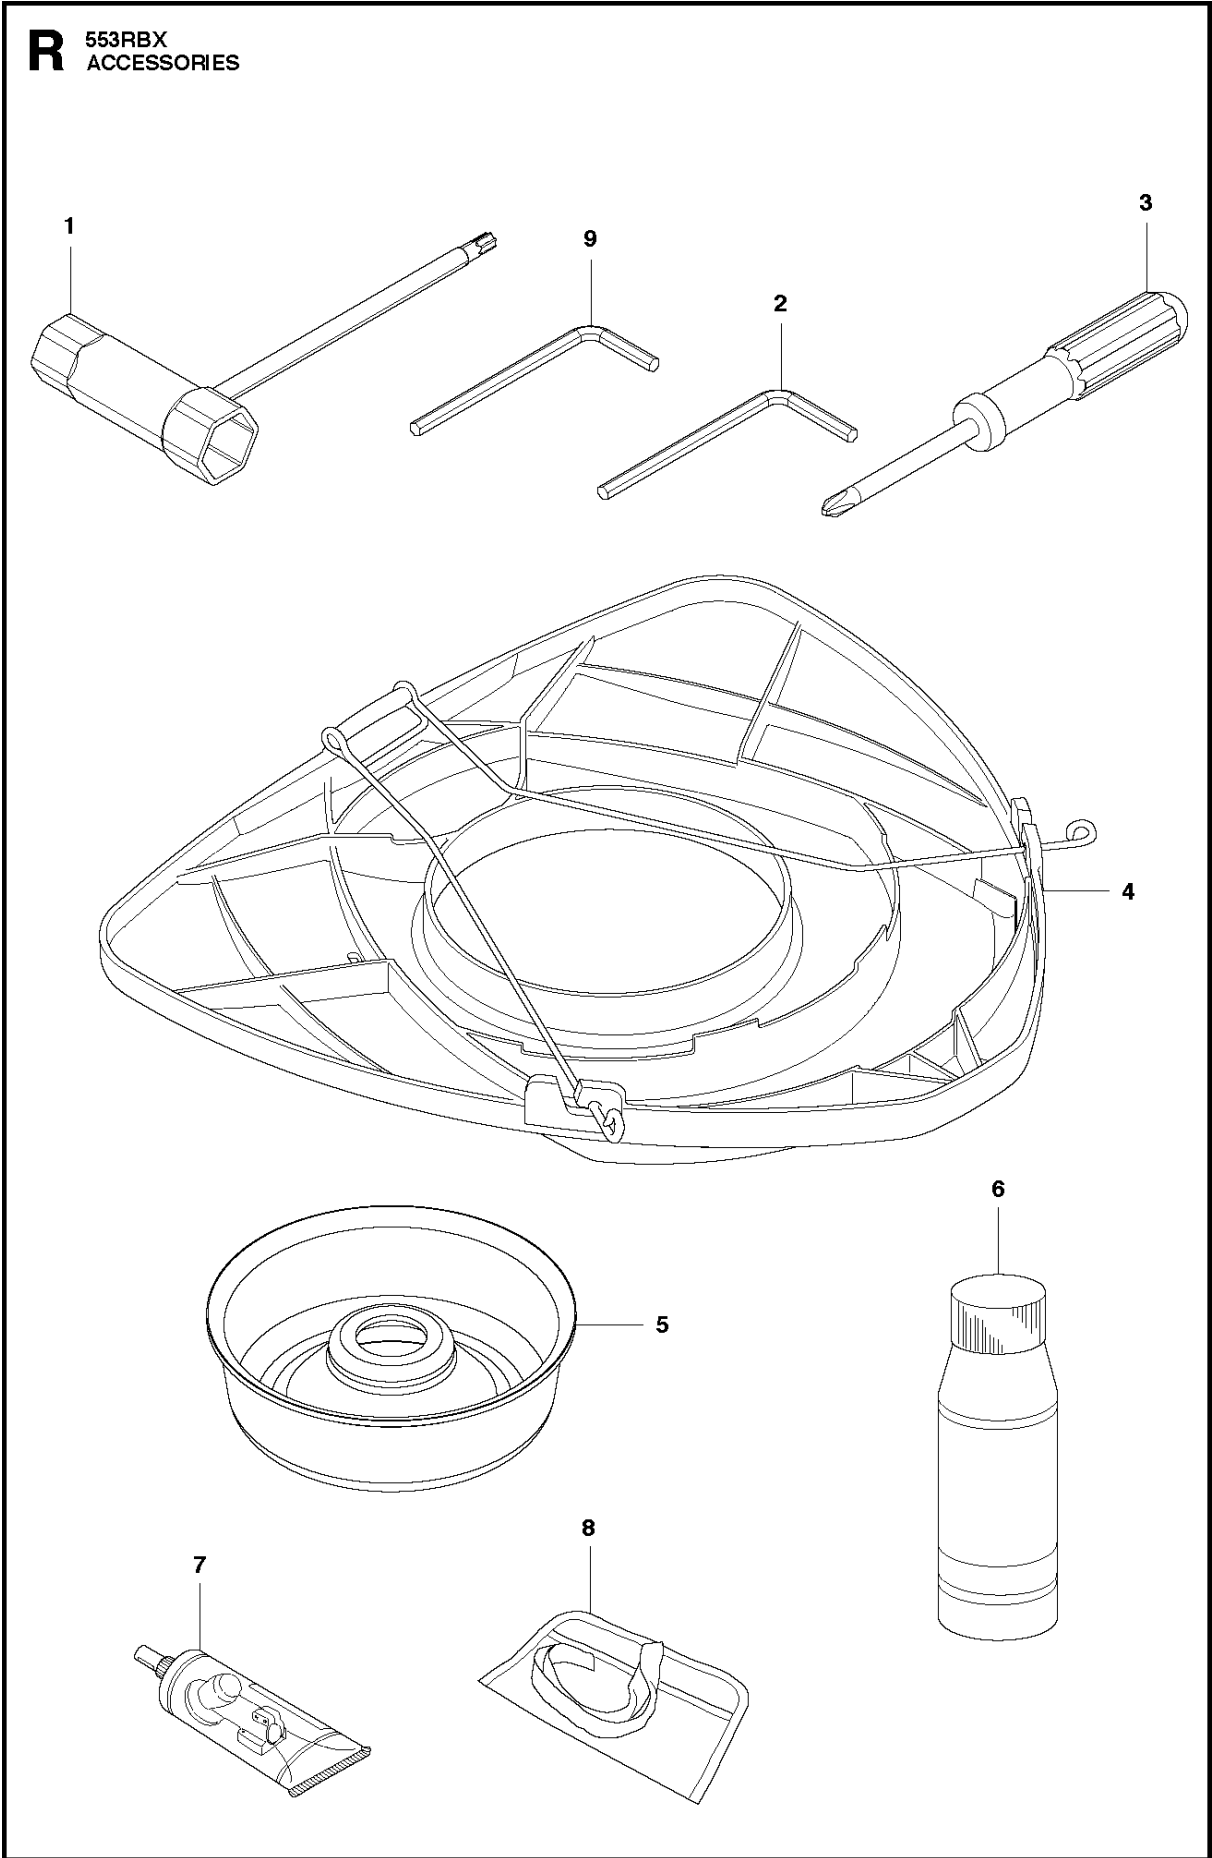

ACCESSORIES

553 RBX, 20182200001-Current

Ref	Part No	Description	Remark	QTY KIT
1	506 68 61-01	COMBINATION WRENCH		1
2	505 31 20-01	TOOL		1
3	506 68 95-01	DRIVER		1
4	544 35 91-01	TRANSPORT GUARD		1
5	528 81 81-01	SUPPORT CUP		1
6	531 00 92-48	FILTER OIL		1
7	503 97 64-01	GREASE		1
8	501 19 22-01	TOOL		1
9	505 31 19-01	WRENCH		1