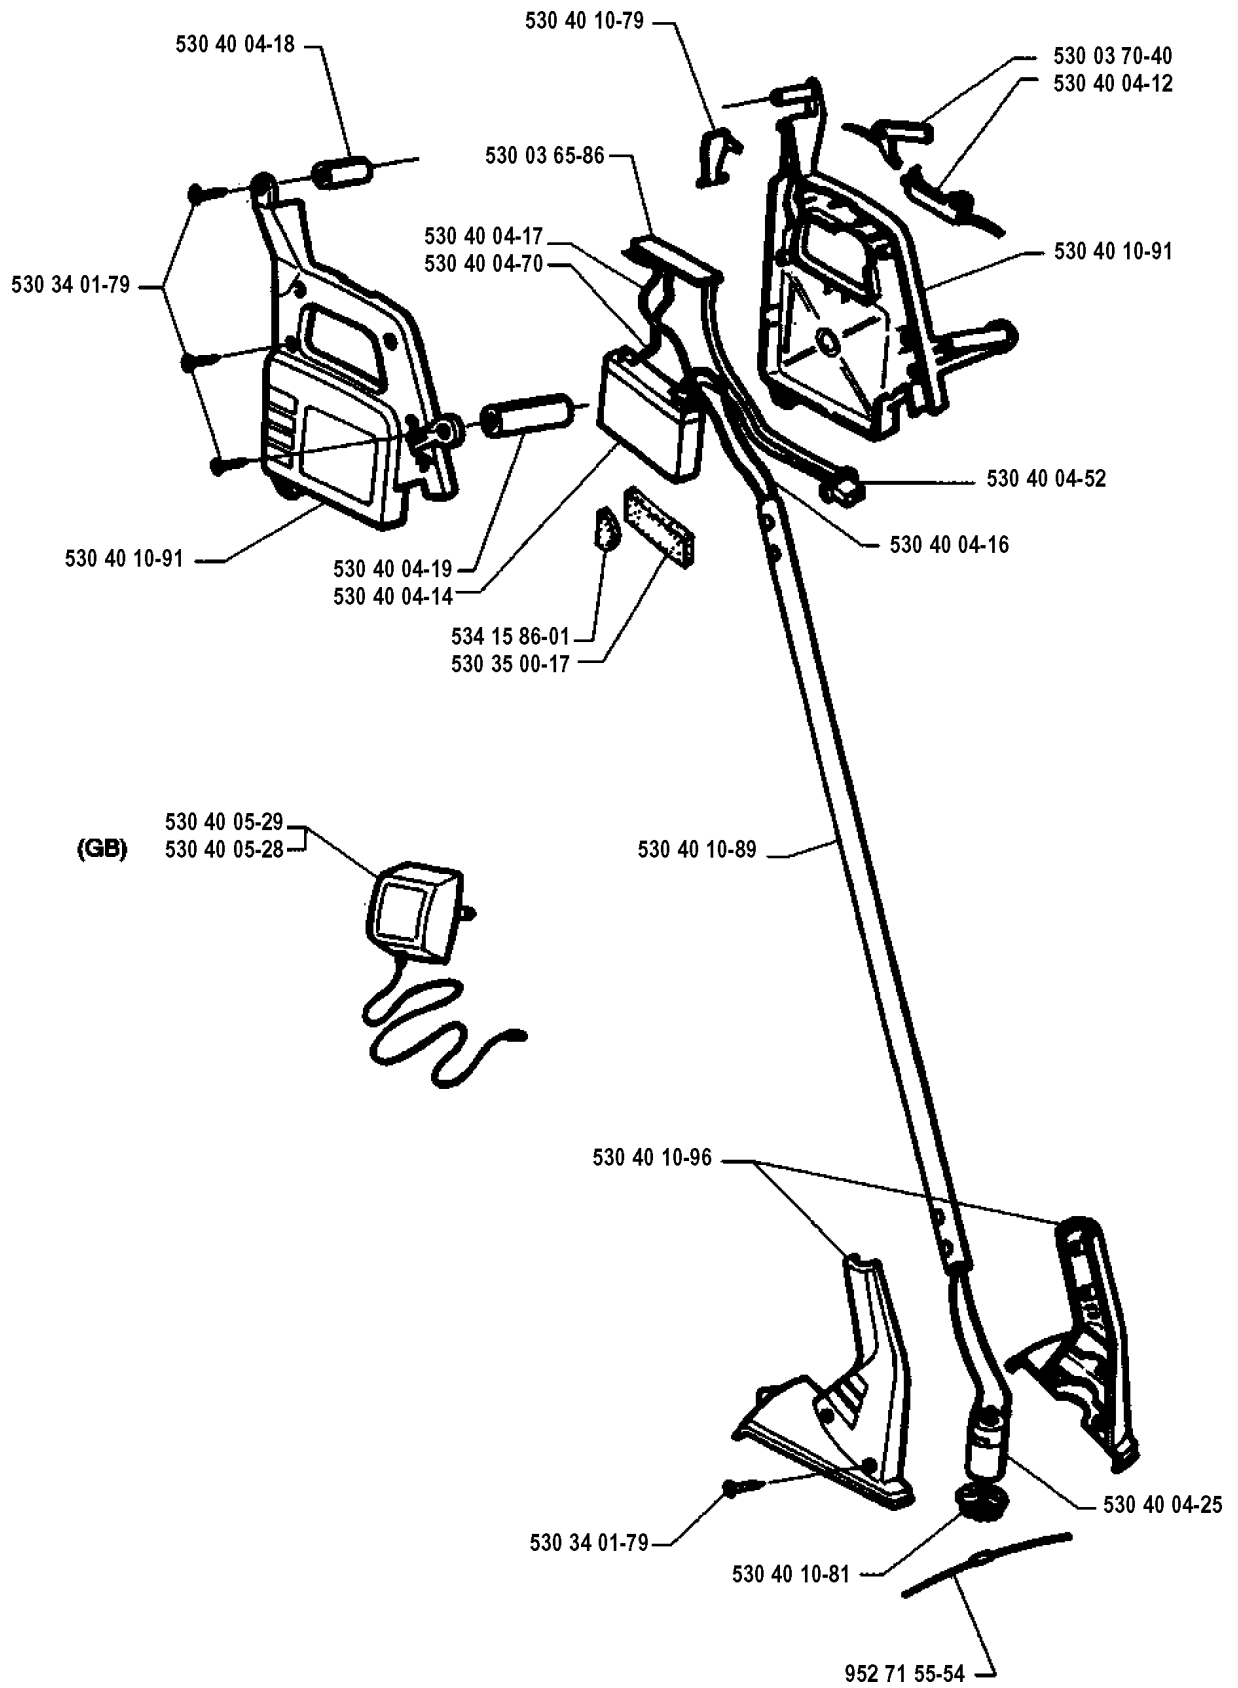

SPARE PARTS LIST

BRUSHCUTTERS/CLEARING SAWS

RC6 1994-04

PRODUCT COMPLETE

RC6 1994-04

Part No	Description	Remark	QTY KIT
530 03 65-86	BOARD		1
530 03 70-40	LOCK		1
530 34 01-79	SCREW		1
530 34 01-79	SCREW		1
530 35 00-17	SPACER		1
530 40 04-12	SWITCH		1
530 40 04-14	BATTERY		1
530 40 04-16	WIRE		1
530 40 04-17	WIRE		1
530 40 04-18	DAMPER		1
530 40 04-19	DAMPER		1
530 40 04-25	ENGINE		1
530 40 04-52	RECEPTICLE		1
530 40 04-70	WIRE		1
530 40 05-28	BATTERY CHARGER	GB	1
530 40 05-29	BATTERY CHARGER		1
530 40 10-79	DOOR		1
530 40 10-81	HUB		1
530 40 10-89	TUBE		1
530 40 10-91	HOUSING		1
530 40 10-91	HOUSING		1
530 40 10-96	HOUSING		1
534 15 86-01	PAD		1
952 71 55-54	TRIMMER LINE		1