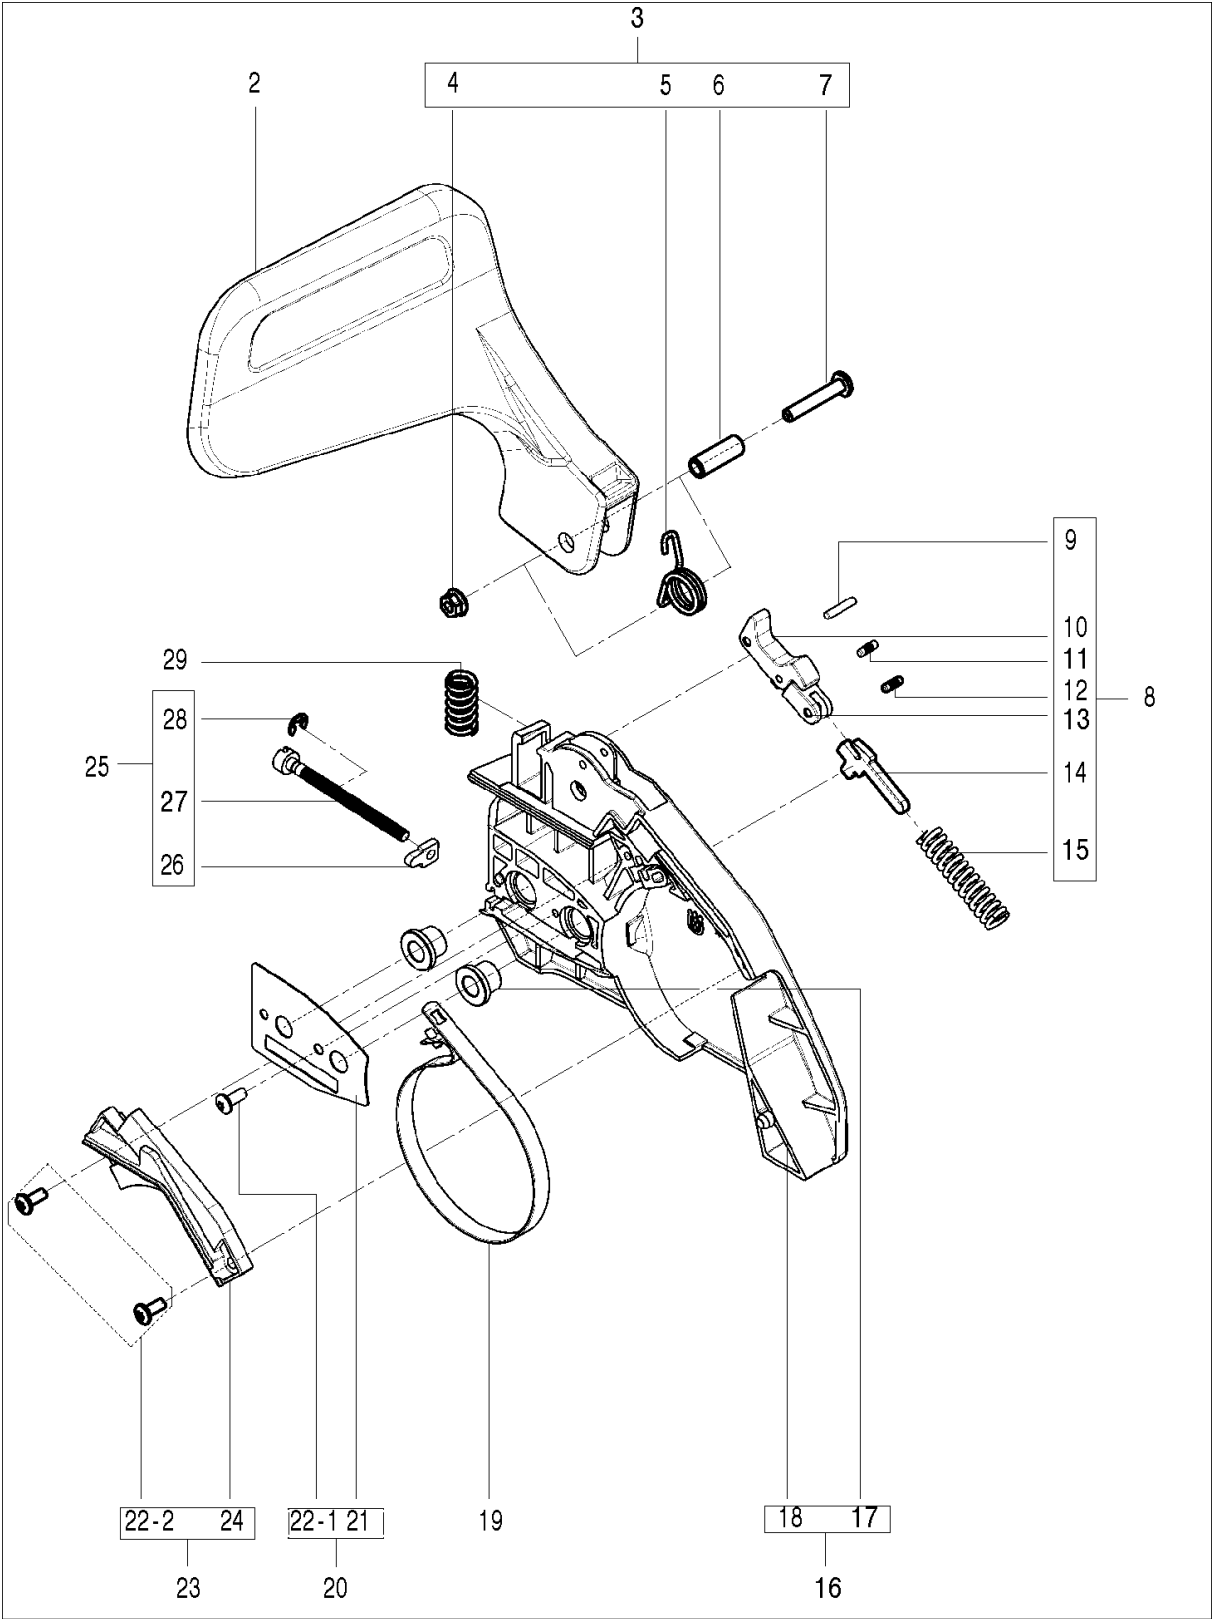

# SPARE PARTS LIST

## CHAIN SAWS

120, 967067902, 20162300001-Current

STARTER

120, 967067902, 20162300001-Current

Ref	Part No	Description	Remark	QTY KIT
1	582 61 84-01	STARTER ASSY	incl 2-12	1
2	582 66 40-01	STARTER HOUSING	incl 5, 12	1
7	584 79 18-01	SPRING		1
10	582 61 85-01	PULLEY ASSY	incl 11, 3-2	1

## CHAIN BRAKE

120, 967067902, 20162300001-Current

Ref	Part No	Description	Remark	QTY KIT
1	582 10 26-02	CHAIN BRAKE ASSY	incl 2-29	1
2	585 59 83-02	HAND GUARD		1
3	582 61 01-01	HAND GUARD ASSY	incl 3-7	1
8	582 61 02-01	BRAKE BAND ASSY	incl 9-15	1
16	582 10 24-01	CLUTCH COVER ASSY	incl 17, 18	1
19	581 42 73-01	BRAKE BAND	Pivot. 3/8-16	1
20	582 61 03-01	GASKET	incl 21, 22-1	1
23	582 61 05-01	COVER ASSY	incl 24, 22-2	1
25	582 61 04-01	CHAIN BRAKE	incl 26-28	1
29	586 04 22-01	SPRING		1

## OIL PUMP

120, 967067902, 20162300001-Current

Ref	Part No	Description	Remark	QTY KIT
1	574 22 44-01	SPACER		1
2	589 40 44-01	OIL PUMP ASSY		1
4	574 22 13-02	SCREW		2
4	574 22 13-02	SCREW		2
5	589 40 46-01	COVER ASSY		1
7	574 22 48-01	WORM GEAR		1
8	585 90 46-01	CLUTCH DRUM		1
9	514 18 33-01	BEARING		1
10	574 22 51-01	WASHER		1
11	574 22 52-01	CLUTCH ASSY		1