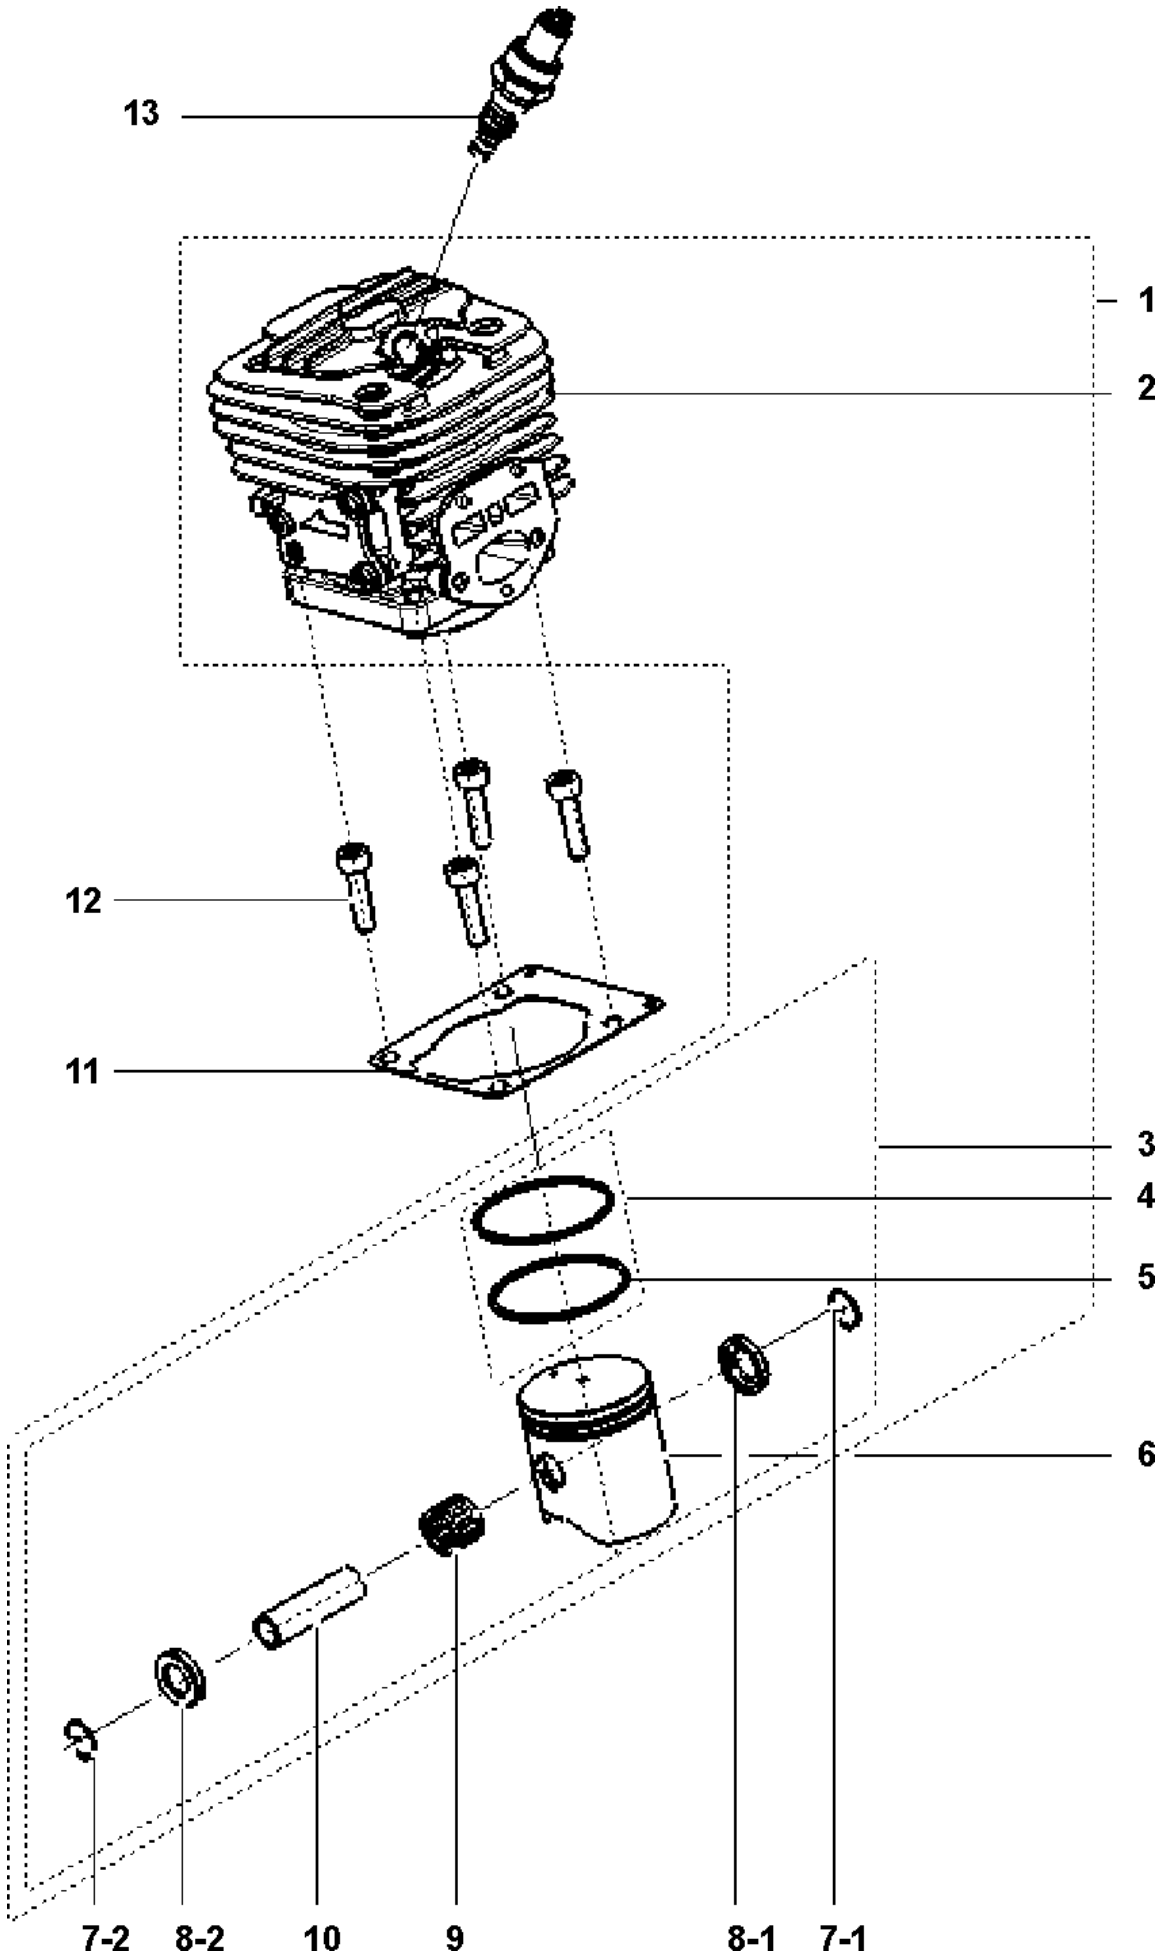

## CHAIN BRAKE

120, 967067902, 20162300001-Current

Ref	Part No	Description	Remark	QTY KIT
1	582 10 26-02	CHAIN BRAKE ASSY	incl 2-29	1
2	585 59 83-02	HAND GUARD		1
3	582 61 01-01	HAND GUARD ASSY	incl 3-7	1
8	582 61 02-01	BRAKE BAND ASSY	incl 9-15	1
16	582 10 24-01	CLUTCH COVER ASSY	incl 17, 18	1
19	581 42 73-01	BRAKE BAND	Pivot. 3/8-16	1
20	582 61 03-01	GASKET	incl 21, 22-1	1
23	582 61 05-01	COVER ASSY	incl 24, 22-2	1
25	582 61 04-01	CHAIN BRAKE	incl 26-28	1
29	586 04 22-01	SPRING		1

CYLINDER COVER

120, 967067902, 20162300001-Current

Ref	Part No	Description	Remark	QTY KIT
1	582 61 86-01	CYLINDER ASSY	incl 2-3	1
4	582 88 32-01	KNOB		1

## CYLINDER

120, 967067902, 20162300001-Current

Ref	Part No	Description	Remark	QTY KIT
1	582 63 00-02	CYLINDER ASSY	incl 2-13	1
3	582 62 87-01	PISTON ASSY	incl 6-10	1
4	582 62 88-01	PISTON ASSY	incl 5	1
9	574 72 57-01	NEEDLE BEARING		1
11	574 22 20-01	GASKET		1
12	584 95 59-01	SCREW		4
13	578 41 02-01	SPARK PLUG		1

## OIL PUMP

120, 967067902, 20162300001-Current

Ref	Part No	Description	Remark	QTY KIT
1	574 22 44-01	SPACER		1
2	589 40 44-01	OIL PUMP ASSY		1
4	574 22 13-02	SCREW		2
4	574 22 13-02	SCREW		2
5	589 40 46-01	COVER ASSY		1
7	574 22 48-01	WORM GEAR		1
8	585 90 46-01	CLUTCH DRUM		1
9	514 18 33-01	BEARING		1
10	574 22 51-01	WASHER		1
11	574 22 52-01	CLUTCH ASSY		1