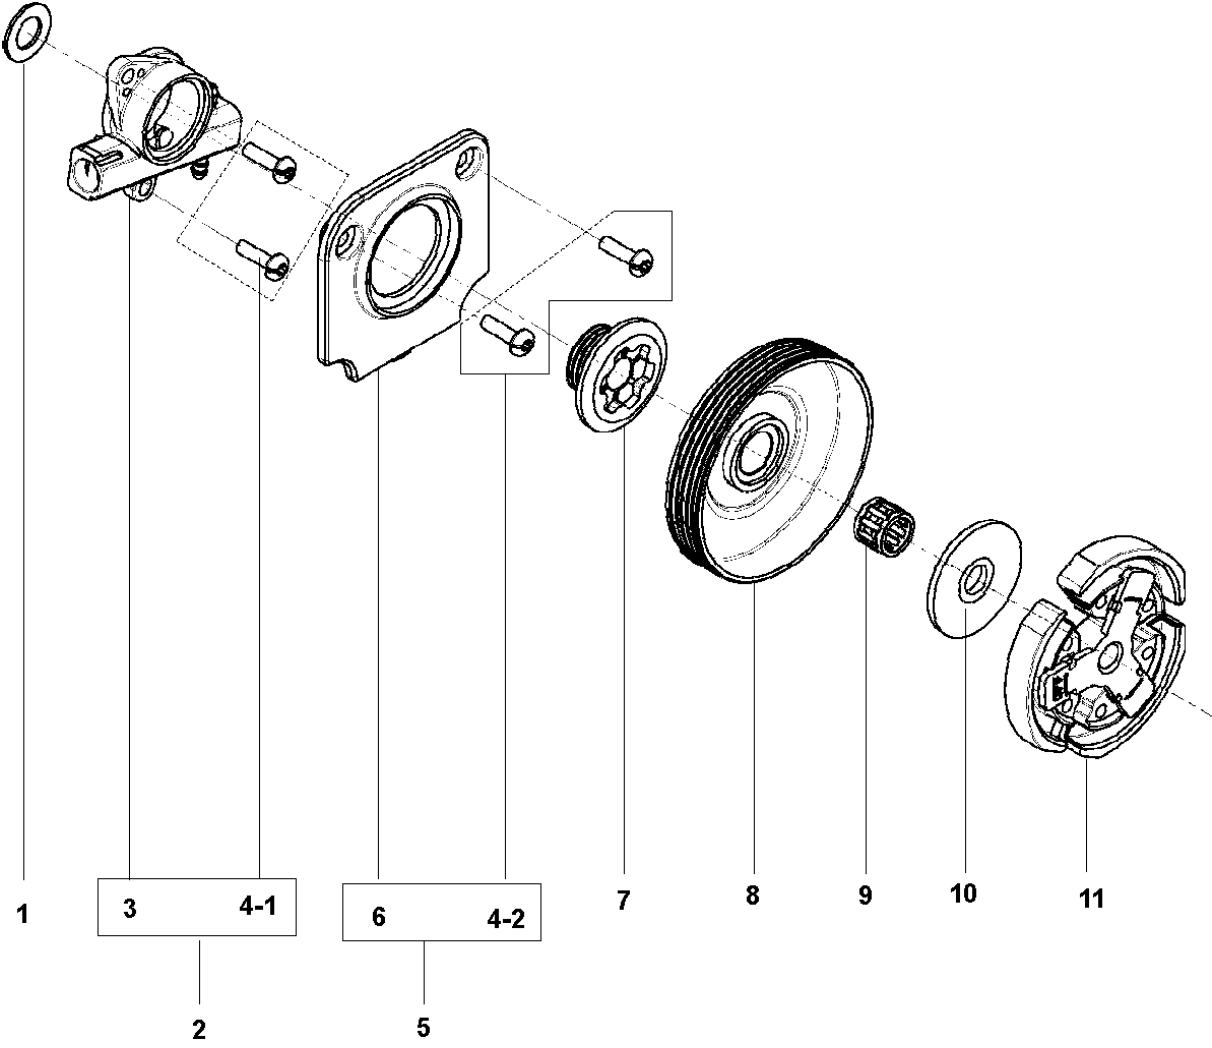

## IGNITION SYSTEM

120, 967067902, 20162300001-Current

Ref	Part No	Description	Remark	QTY KIT
1	582 61 81-01	FLYWHEEL ASSY	incl 2-3	1
4	582 61 82-01	IGNITION KIT	incl 5-6	1
7	574 22 64-01	SWITCH		1
8	574 72 72-01	WIRE		1
9	574 22 31-01	WIRE		1

## CYLINDER

120, 967067902, 20162300001-Current

Ref	Part No	Description	Remark	QTY KIT
1	582 63 00-02	CYLINDER ASSY	incl 2-13	1
3	582 62 87-01	PISTON ASSY	incl 6-10	1
4	582 62 88-01	PISTON ASSY	incl 5	1
9	574 72 57-01	NEEDLE BEARING		1
11	574 22 20-01	GASKET		1
12	584 95 59-01	SCREW		4
13	578 41 02-01	SPARK PLUG		1

## OIL PUMP

120, 967067902, 20162300001-Current

Ref	Part No	Description	Remark	QTY KIT
1	574 22 44-01	SPACER		1
2	589 40 44-01	OIL PUMP ASSY		1
4	574 22 13-02	SCREW		2
4	574 22 13-02	SCREW		2
5	589 40 46-01	COVER ASSY		1
7	574 22 48-01	WORM GEAR		1
8	585 90 46-01	CLUTCH DRUM		1
9	514 18 33-01	BEARING		1
10	574 22 51-01	WASHER		1
11	574 22 52-01	CLUTCH ASSY		1