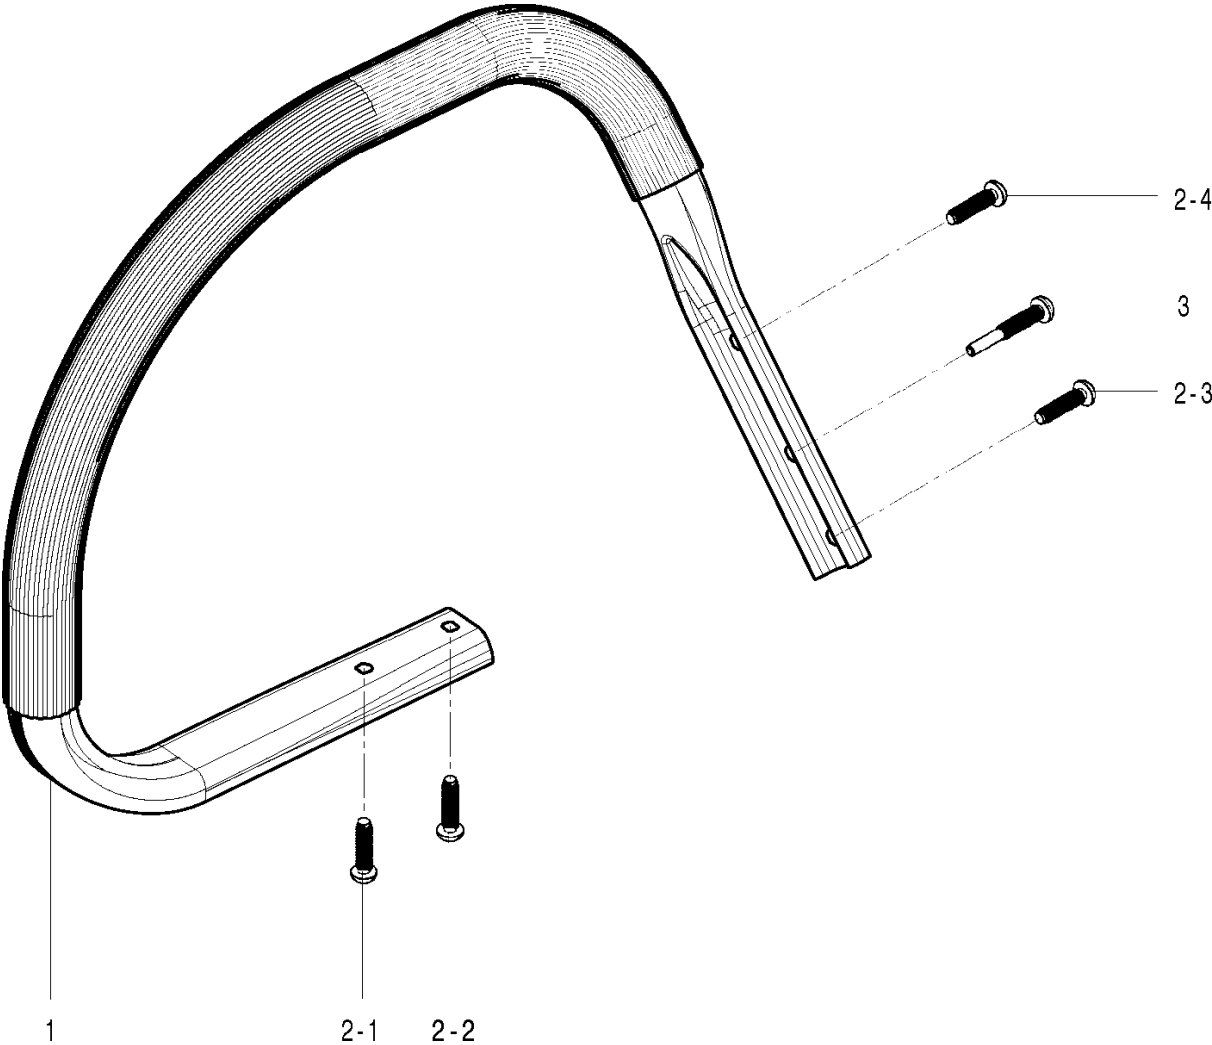

HANDLE

120, 967067902, 20162300001-Current

Ref	Part No	Description	Remark	QTY KIT
1	574 22 74-03	FRONT HANDLE		1
2	574 22 39-01	SCREW		4
3	574 73 35-01	SCREW		1