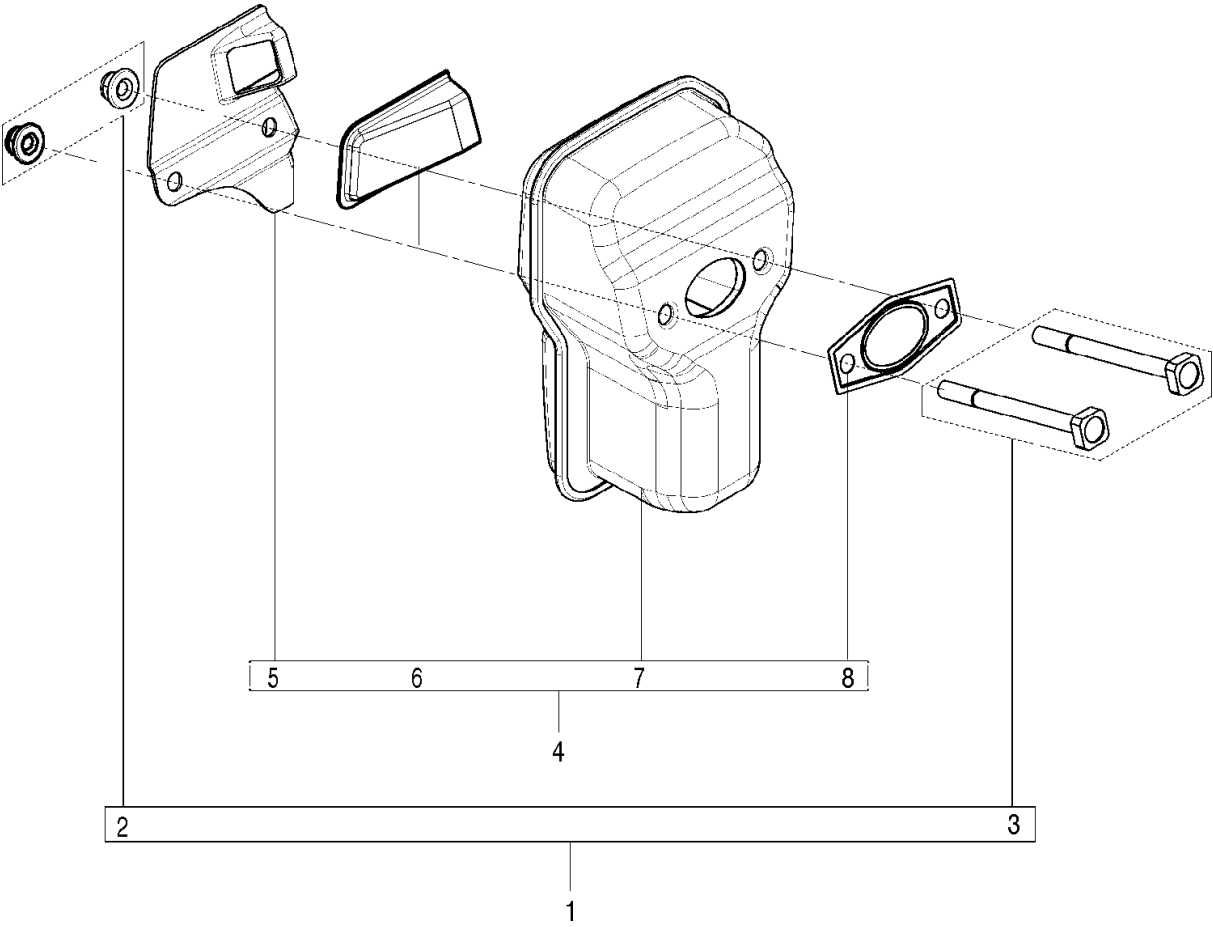

## OIL PUMP

120, 967067902, 20162300001-Current

Ref	Part No	Description	Remark	QTY KIT
1	574 22 44-01	SPACER		1
2	589 40 44-01	OIL PUMP ASSY		1
4	574 22 13-02	SCREW		2
4	574 22 13-02	SCREW		2
5	589 40 46-01	COVER ASSY		1
7	574 22 48-01	WORM GEAR		1
8	585 90 46-01	CLUTCH DRUM		1
9	514 18 33-01	BEARING		1
10	574 22 51-01	WASHER		1
11	574 22 52-01	CLUTCH ASSY		1