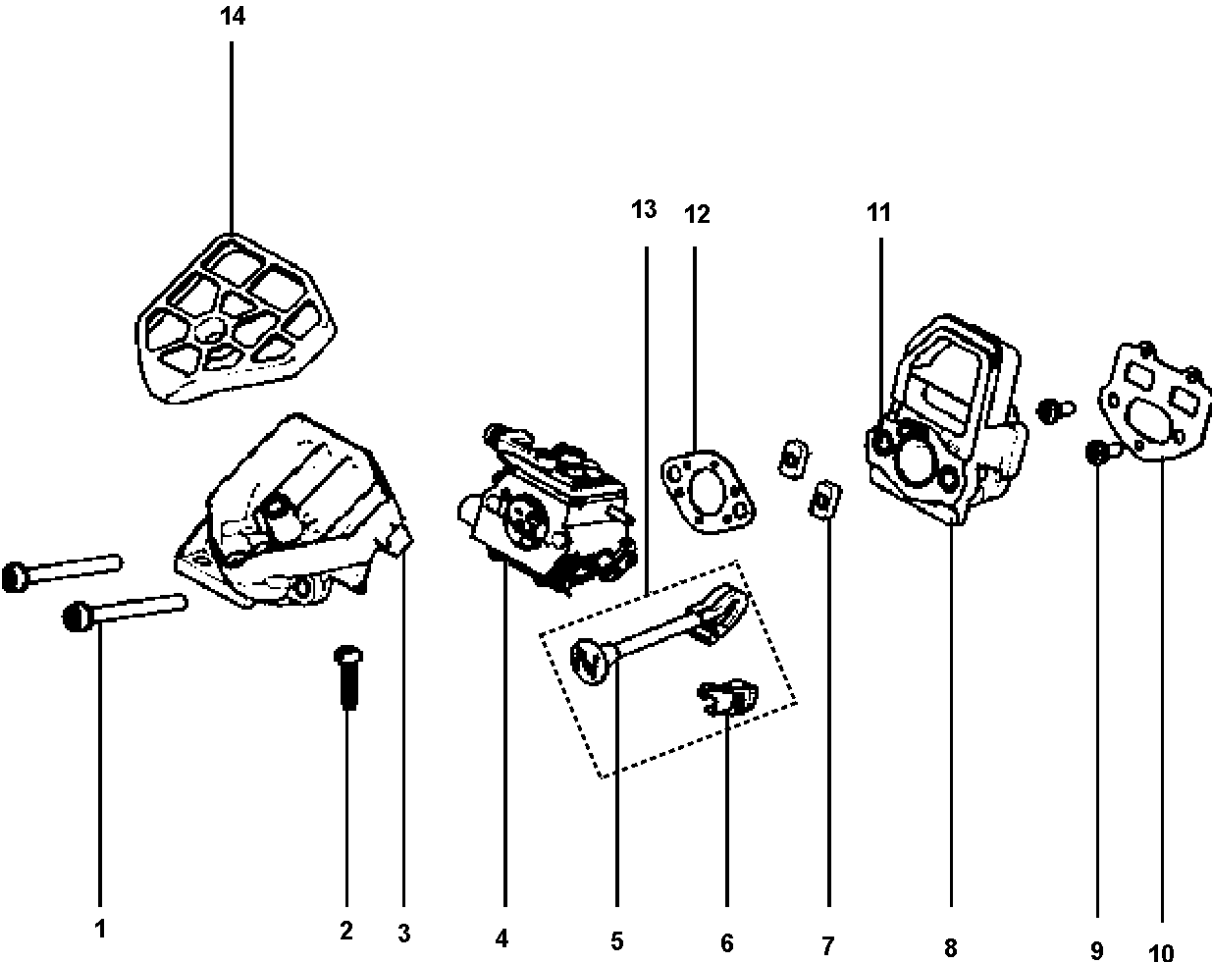

CARBURETOR & AIR FILTER

120, 967067902, 20162300001-Current

Ref	Part No	Description	Remark	QTY KIT
1	584 95 63-02	SCREW		2
2	574 22 39-01	SCREW		1
3	574 72 97-01	FILTER HOLDER		1
4	582 20 33-01	CARBURETTOR		1
7	589 57 02-01	NUT		2
8	589 49 52-01	ADAPTER		1
9	574 22 13-04	SCREW		2
10	574 22 35-02	GASKET		1
11	589 57 01-01	SPACER		2
12	574 22 36-01	GASKET		1
13	588 81 86-03	CHOKE	incl 6-7	1
14	574 22 37-02	AIR FILTER ASSY		1