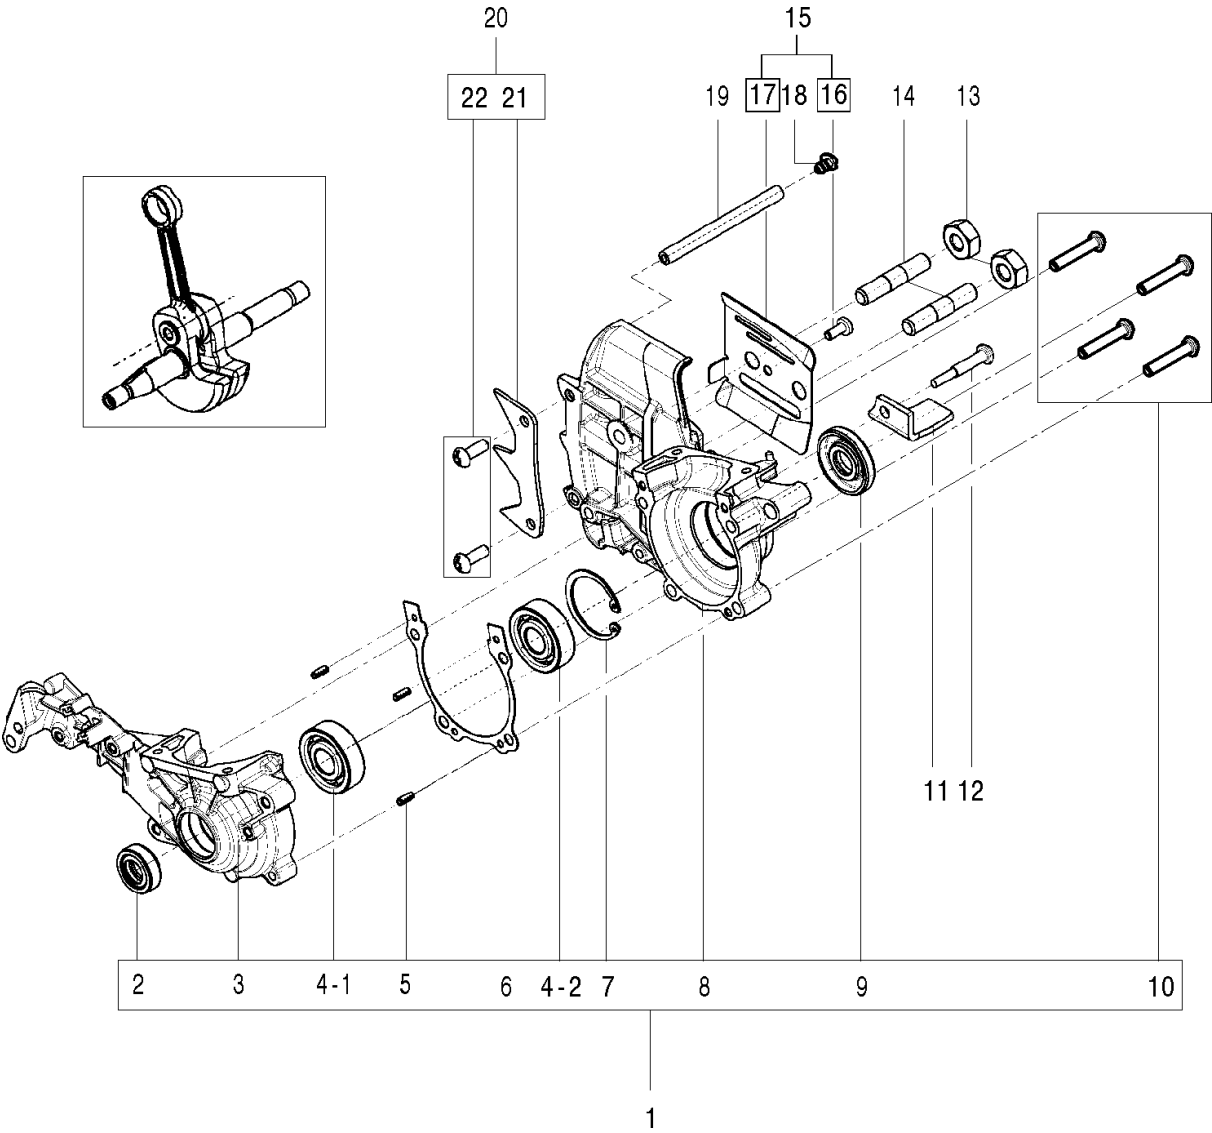

CRANKCASE

120, 967067902, 20162300001-Current

Ref	Part No	Description	Remark	QTY KIT
1	582 62 92-01	SHORT BLOCK ASSY	incl 2-10	1
11	574 22 58-01	CHAIN CATCHER		1
12	574 73 11-01	SCREW		1
13	574 22 55-01	NUT		2
14	574 72 70-01	SCREW		2
15	582 62 94-01	BAR PLATE	incl 16, 17	1
18	574 22 46-01	CONNECTOR		1
19	574 22 45-01	HOSE		1
20	582 62 96-01	SPIKE	incl 21, 22	1