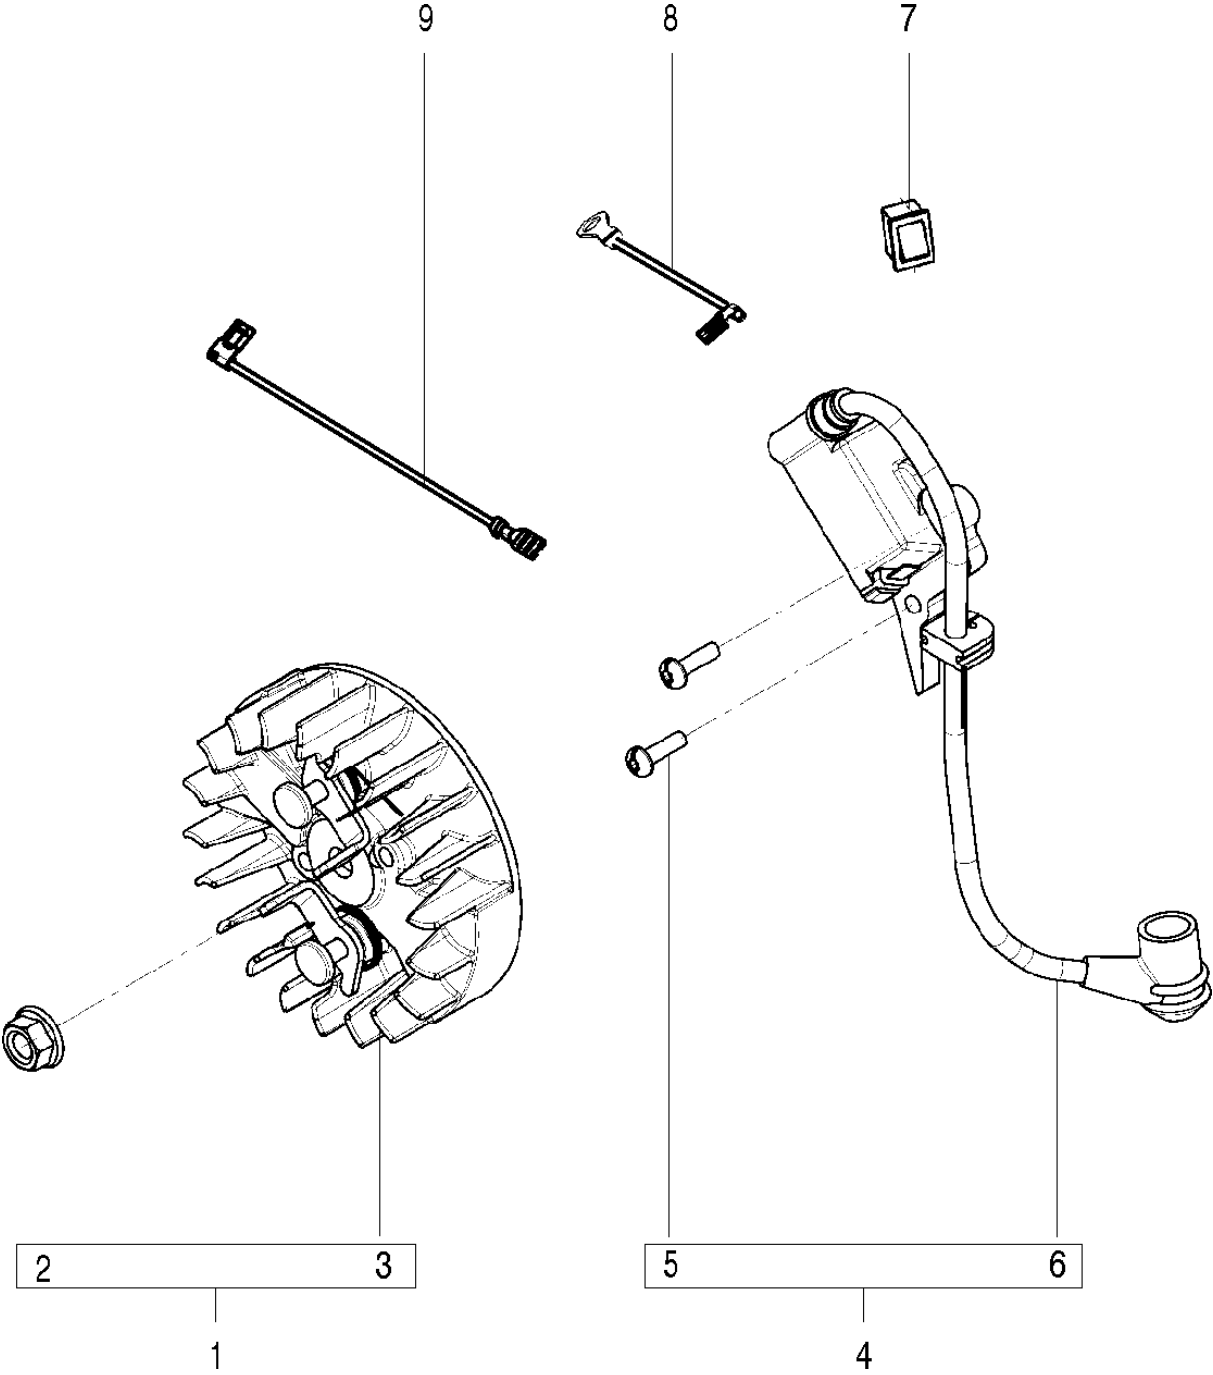

IGNITION SYSTEM

120, 967067902, 20162300001-Current

Ref	Part No	Description	Remark	QTY KIT
1	582 61 81-01	FLYWHEEL ASSY	incl 2-3	1
4	582 61 82-01	IGNITION KIT	incl 5-6	1
7	574 22 64-01	SWITCH		1
8	574 72 72-01	WIRE		1
9	574 22 31-01	WIRE		1