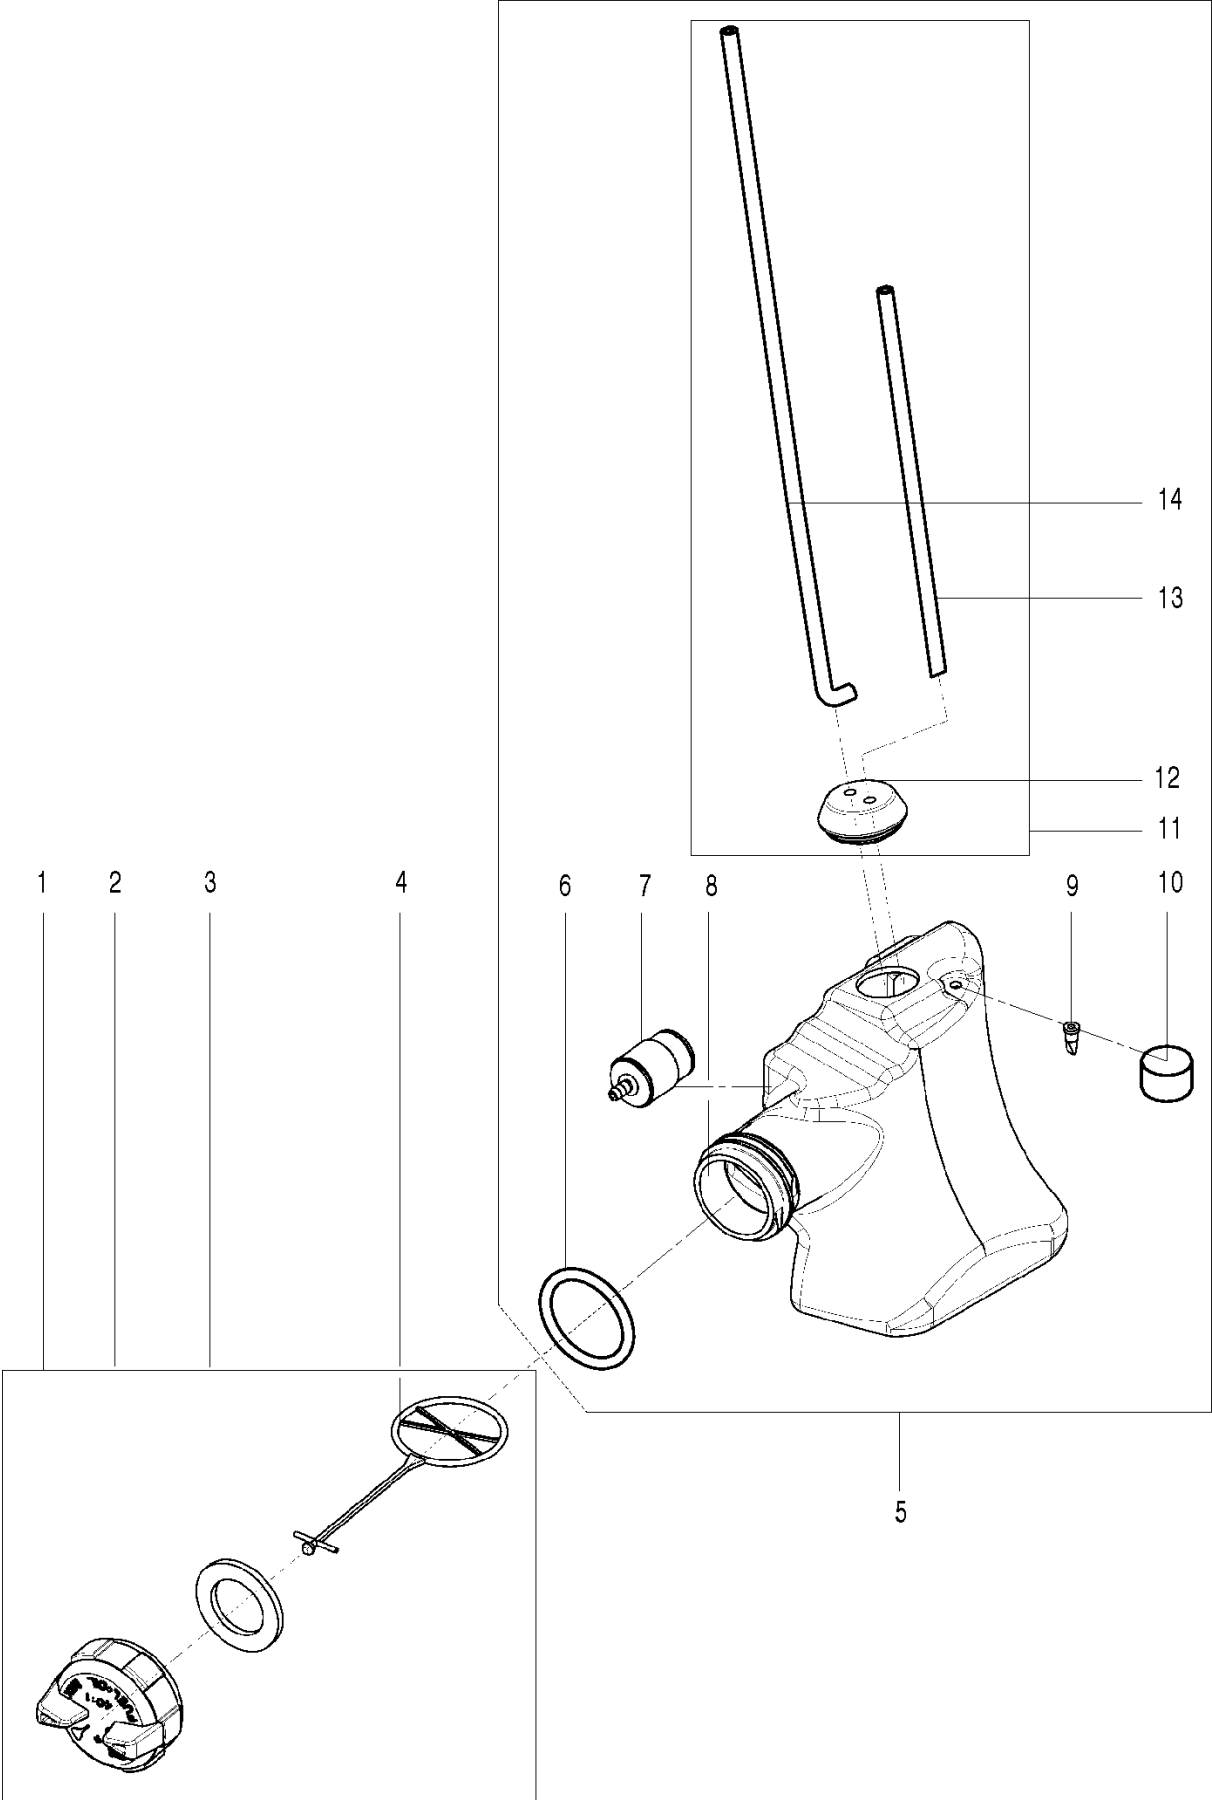

HANDLE

120, 967067902, 20162300001-Current

Ref	Part No	Description	Remark	QTY KIT
1	574 22 74-03	FRONT HANDLE		1
2	574 22 39-01	SCREW		4
3	574 73 35-01	SCREW		1

## REAR HANDLE

120, 967067902, 20162300001-Current

Ref	Part No	Description	Remark	QTY KIT
1	582 63 06-01	HANDLE ASSY	incl 2-23	1
2	574 22 39-02	SCREW		1
3	574 22 39-01	SCREW		3
4	582 63 07-01	HANDLE ASSY	incl 5-7, 22	1
8	582 63 08-01	TRIGGER	incl 9-11	1
12	582 63 09-01	PURGE	incl 13-14	1
15	574 22 67-01	THROTTLE CABLE		1
16	574 73 29-01	GROMMET		2
17	582 63 10-01	SPRING	incl 18, 19, 22	1
20	734 11 37-41	WASHER		1
21	574 22 65-02	SCREW		1
23	582 63 11-01	REAR HANDLE ASSY	incl 2-7, 16, 20-22	1