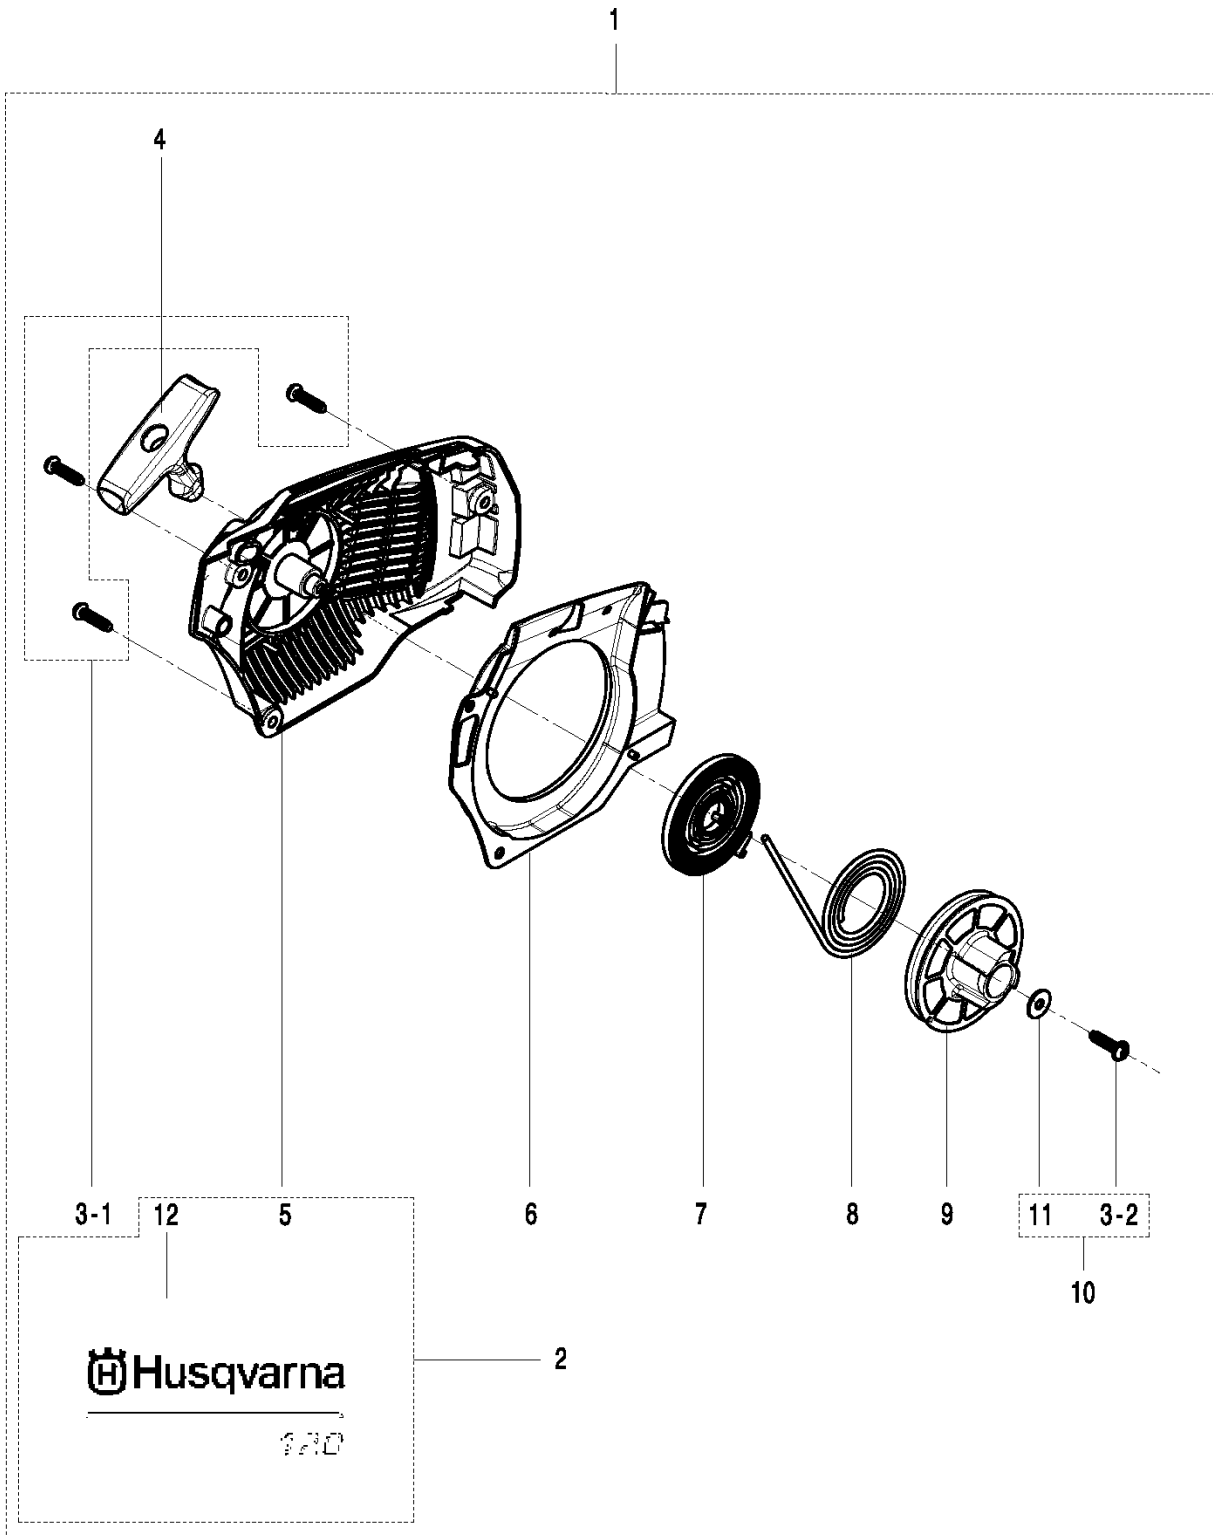

# SPARE PARTS LIST

## CHAIN SAWS

120, 967067902, 20162300001-Current

STARTER

120, 967067902, 20162300001-Current

Ref	Part No	Description	Remark	QTY KIT
1	582 61 84-01	STARTER ASSY	incl 2-12	1
2	582 66 40-01	STARTER HOUSING	incl 5, 12	1
7	584 79 18-01	SPRING		1
10	582 61 85-01	PULLEY ASSY	incl 11, 3-2	1

## CHAIN BRAKE

120, 967067902, 20162300001-Current

Ref	Part No	Description	Remark	QTY KIT
1	582 10 26-02	CHAIN BRAKE ASSY	incl 2-29	1
2	585 59 83-02	HAND GUARD		1
3	582 61 01-01	HAND GUARD ASSY	incl 3-7	1
8	582 61 02-01	BRAKE BAND ASSY	incl 9-15	1
16	582 10 24-01	CLUTCH COVER ASSY	incl 17, 18	1
19	581 42 73-01	BRAKE BAND	Pivot. 3/8-16	1
20	582 61 03-01	GASKET	incl 21, 22-1	1
23	582 61 05-01	COVER ASSY	incl 24, 22-2	1
25	582 61 04-01	CHAIN BRAKE	incl 26-28	1
29	586 04 22-01	SPRING		1

## OIL PUMP

120, 967067902, 20162300001-Current

Ref	Part No	Description	Remark	QTY KIT
1	574 22 44-01	SPACER		1
2	589 40 44-01	OIL PUMP ASSY		1
4	574 22 13-02	SCREW		2
4	574 22 13-02	SCREW		2
5	589 40 46-01	COVER ASSY		1
7	574 22 48-01	WORM GEAR		1
8	585 90 46-01	CLUTCH DRUM		1
9	514 18 33-01	BEARING		1
10	574 22 51-01	WASHER		1
11	574 22 52-01	CLUTCH ASSY		1