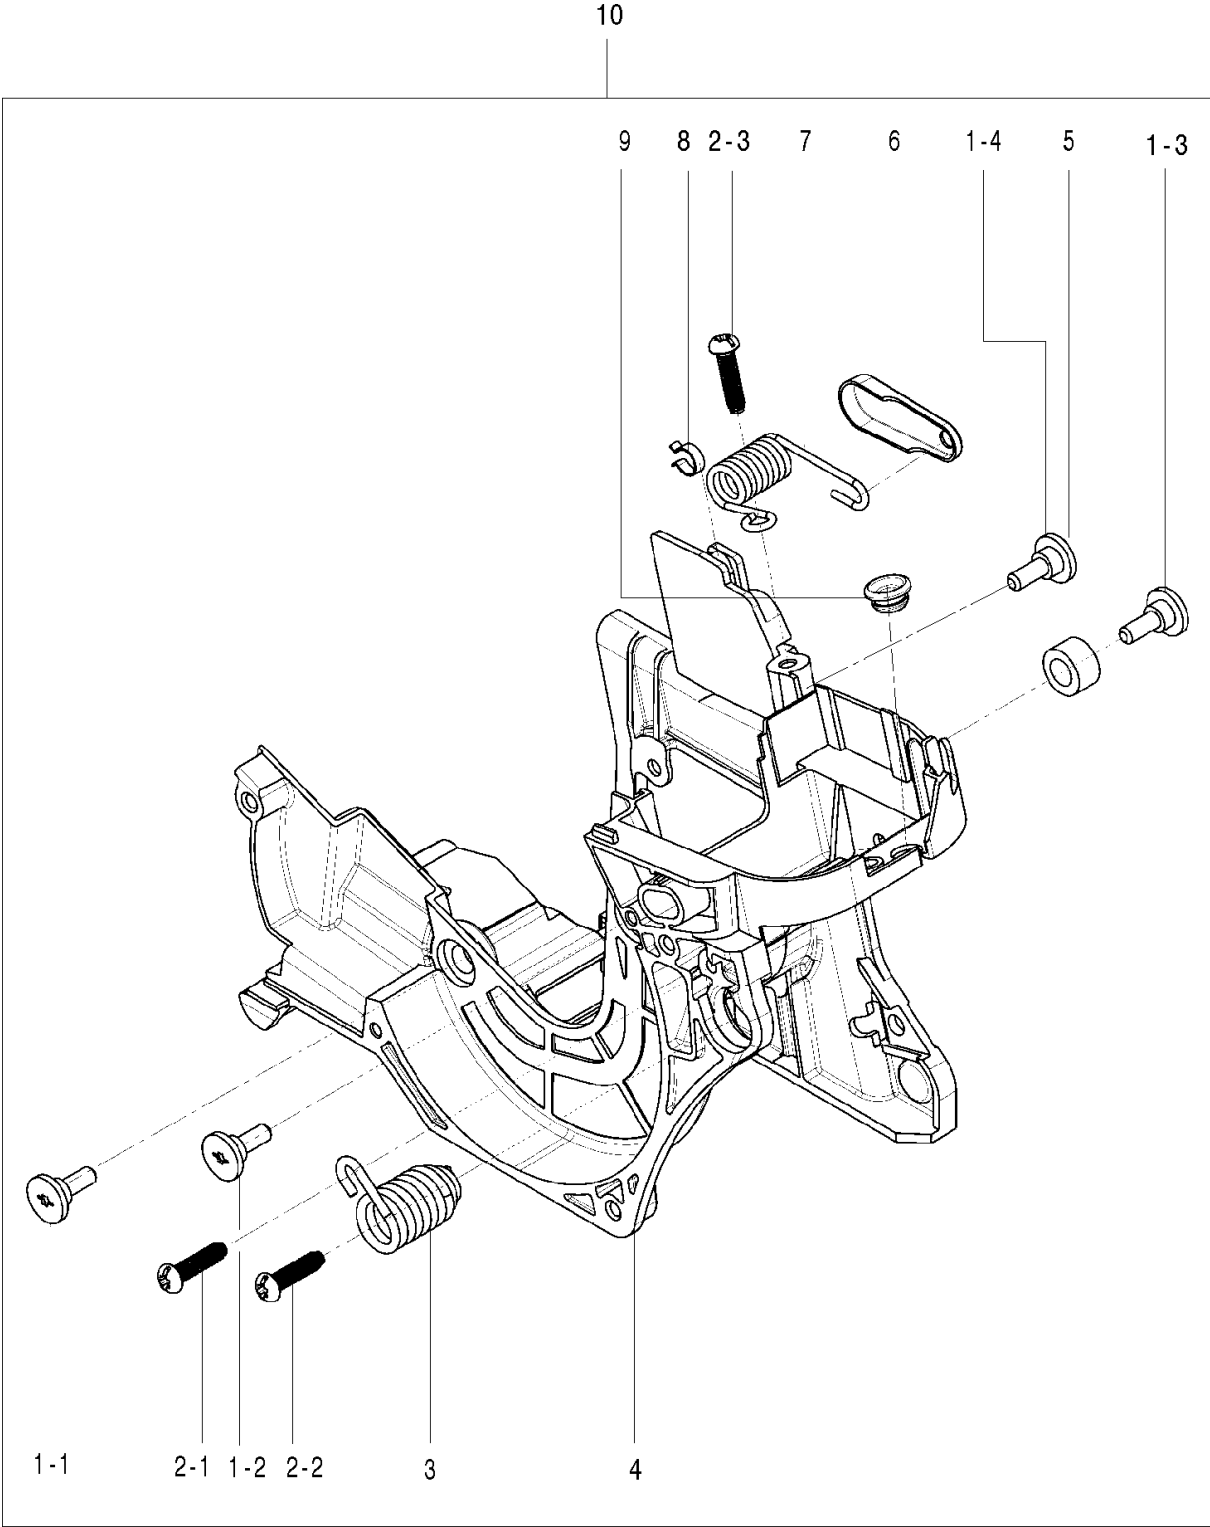

BRACKET

120, 967067902, 20162300001-Current

Ref	Part No	Description	Remark	QTY KIT
1	574 73 01-01	SCREW		4
2	574 22 39-01	SCREW		3
3	574 22 42-01	SPRING		1
5	574 22 53-01	GROMMET		1
6	574 22 76-01	SPACER		1
7	574 22 75-01	SPRING		1
8	574 22 43-01	BUSH		1
9	574 72 85-01	GROMMET		1
10	586 09 86-03	BRACKET	incl 1-9	1