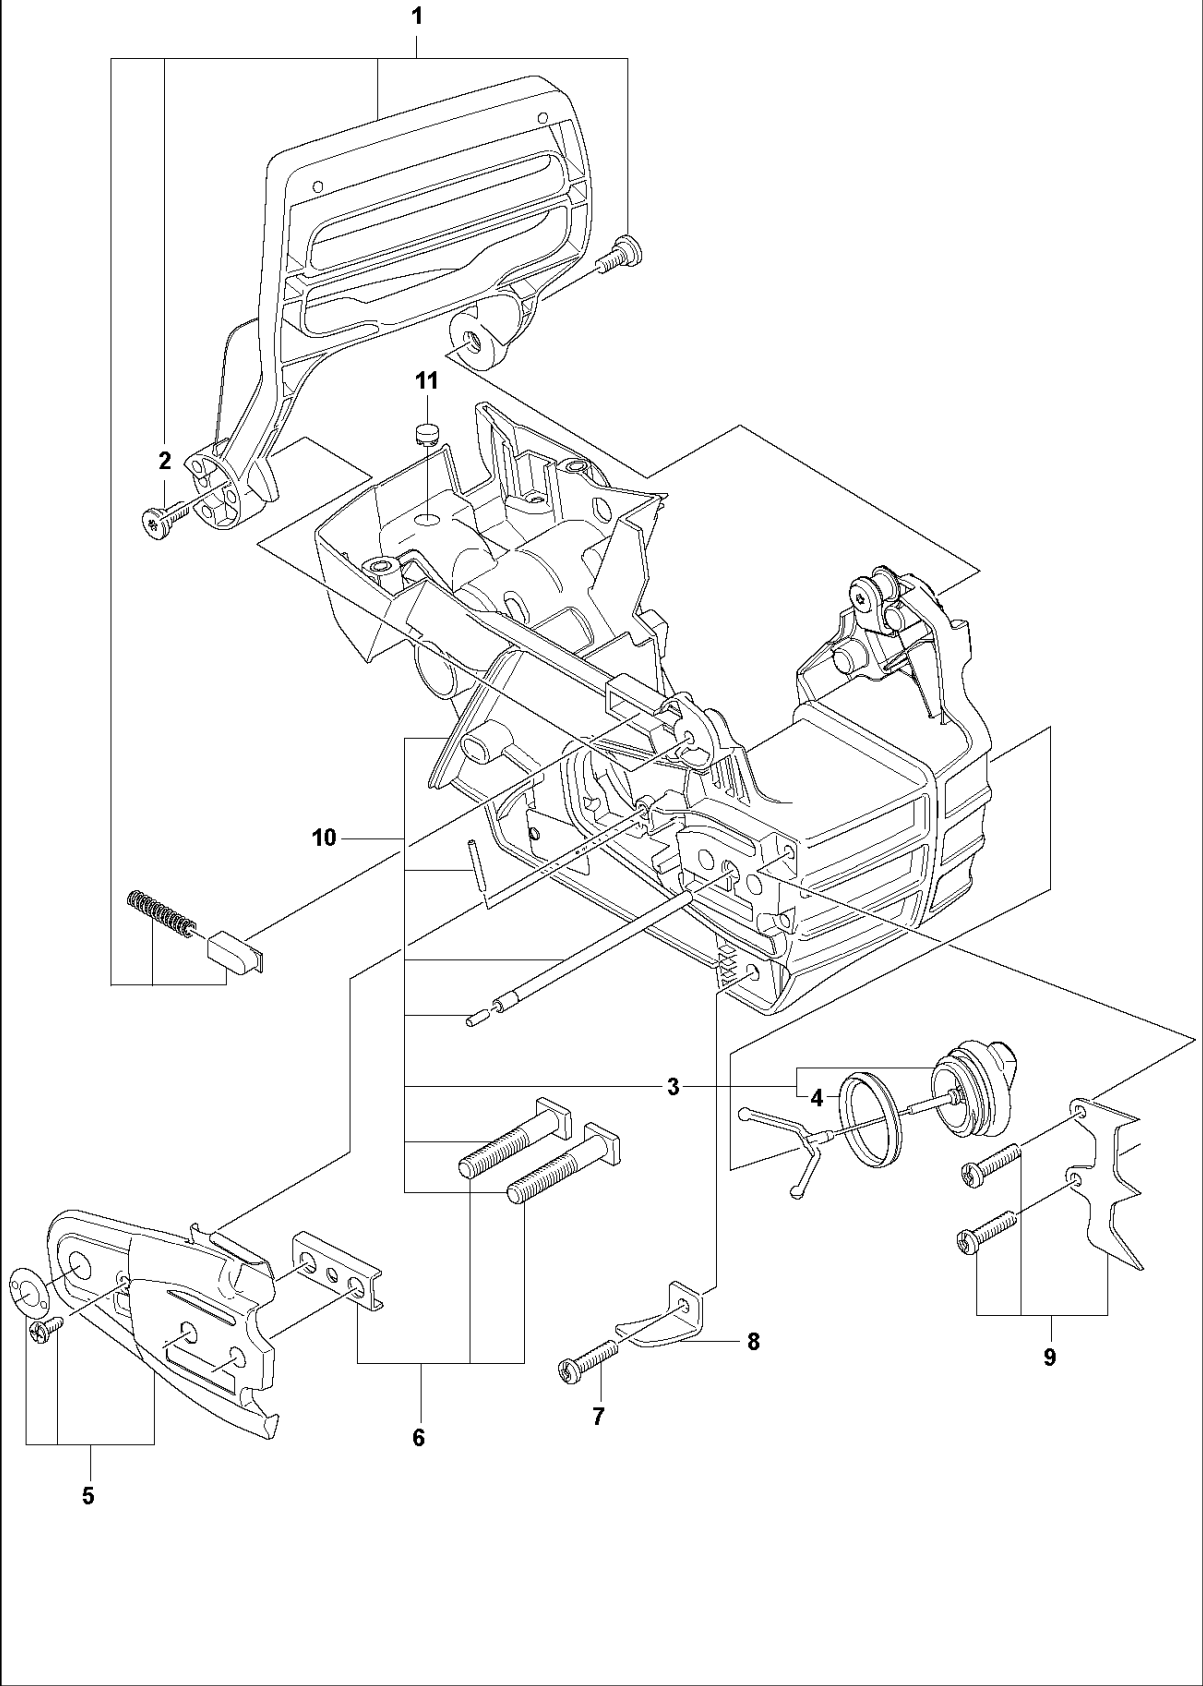

SPARE PARTS LIST

CHAIN SAWS

130

A 130
CARBURETOR & AIR FILTER

Ref	Part No	Description	Remark	QTY KIT
1	591 46 39-01	INLET	Intake Boot	1
2	591 46 44-01	SERVICE KIT	Insulation Wall	1
3	591 46 45-01	SERVICE KIT	Filter Holder	1
4	501 74 94-01	VALVE ASSY		1
5	589 28 92-01	FLANGE		1
6	588 24 79-01	CARBURETTOR		1
6	593 81 81-01	CARBURETTOR	RUSSIA & LATIN AMERICA ONLY	1
	599 60 42-01	CARBURETOR REPAIR KIT (RUIXING)		1
7	588 22 93-01	AIR FILTER	Mesh Filter	1
8	588 22 93-02	AIR FILTER	Non-Woven Filter	1
9	503 21 70-10	SCREW CCRPANT		2
10	530 01 61-01	NUT		2
11	503 93 66-01	PURGE		1

B 130
CHAIN BRAKE & CLUTCH COVER

Ref	Part No	Description	Remark	QTY	KIT
1	591 46 47-01	SERVICE KIT	Clutch Cover	1	
2	591 46 46-01	SERVICE KIT	Bar Adjuster	1	1
3	582 64 76-01	GUIDE PLATE		1	1,2
4	590 43 96-01	GUIDE BUSHING		1	
5	544 30 60-01	BRAKE BAND ASSY		1	1
6	530 01 59-17	NUT		2	

C 130
CLUTCH & OIL PUMP

Ref	Part No	Description	Remark	QTY	KIT
1	591 46 68-01	SERVICE KIT	OIL PUMP	1	
2	579 62 15-01	WASHER		1	
3	582 59 84-01	CLUTCH DRUM ASSY		1	
4	530 01 56-11	WASHER		1	
5	530 09 41-88	SPRING		1	6
6	530 01 49-49	CLUTCH		1	

D 130
CRANKCASE

Ref	Part No	Description	Remark	QTY	KIT
1	591 46 48-01	SERVICE KIT	Hand Guard	1	
2	545 12 73-01	BOSS	SCREW	2	
3	544 11 12-03	TANK CAP ASSY		1	10
4	589 24 11-01	GASKET		1	3,10
5	591 46 49-01	SERVICE KIT	Bar Plate	1	
6	591 46 50-01	SERVICE KIT	Bar Bolt	1	
7	530 01 64-32	SCREW		1	
8	530 02 98-50	CHAIN CATCHER		1	
9	530 01 43-81	FELLING DOG	Spike Assembly Kit	1	
10	591 46 53-01	SERVICE KIT	Chassis	1	
11	540 05 73-01	SUPPORT		1	