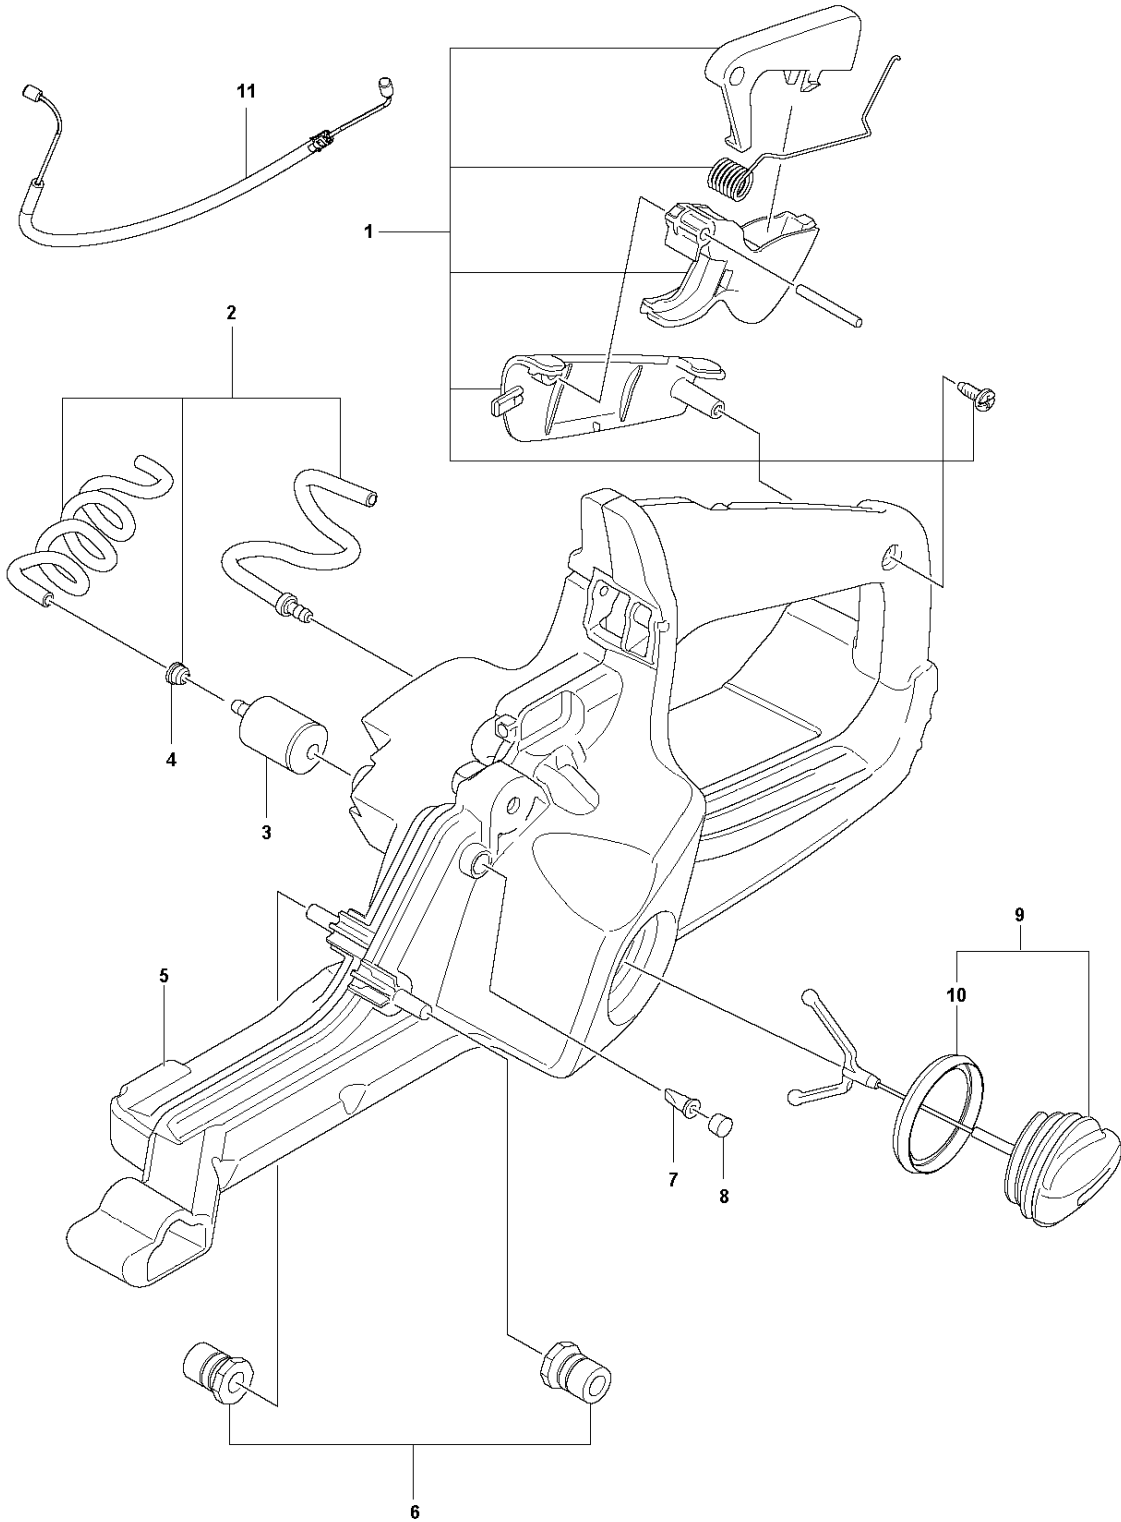

H 130
FUEL TANK

Ref	Part No	Description	Remark	QTY	KIT
1	591 46 60-01	SERVICE KIT	Trigger Assembly	1	
2	592 85 44-01	SERVICE KIT	Fuel Hose	1	
3	503 44 32-01	FUEL FILTER		1	
4	503 73 58-01	BUSHING		1	
5	501 51 84-02	FUEL TANK ASSY		1	
6	591 46 58-01	SERVICE KIT	Lateral Support	1	
7	530 02 61-19	CHECK VALVE		1	
8	530 02 98-68	PLUG		1	
9	544 11 12-03	TANK CAP ASSY		1	
10	589 24 11-01	GASKET		1	9
11	582 28 70-01	THROTTLE CABLE ASSY		1