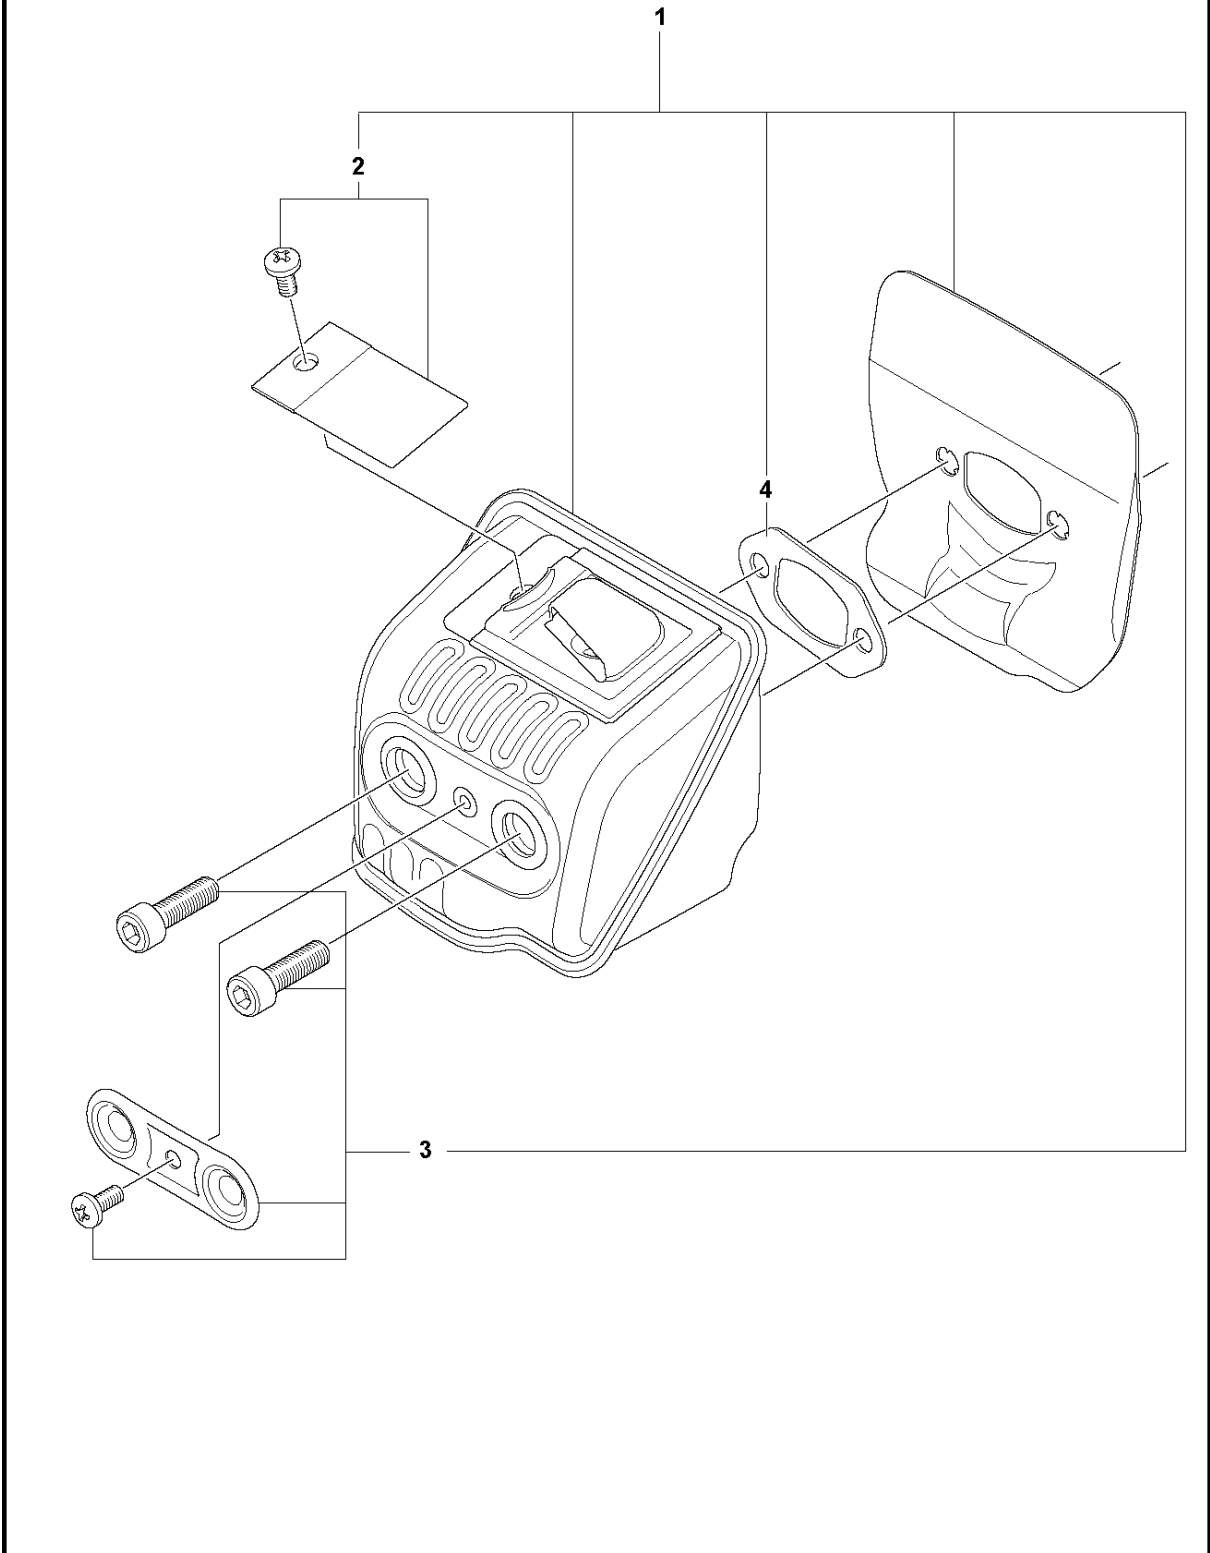

K 130
MUFFLER

Ref	Part No	Description	Remark	QTY KIT	
1	501 26 62-03	MUFFLER ASSY		1	
2	591 17 55-01	SERVICE KIT	Spark Arrester	1	1
3	591 17 46-01	SCREW KIT	MUFFLER	1	1
4	501 61 95-01	GASKET		1	1