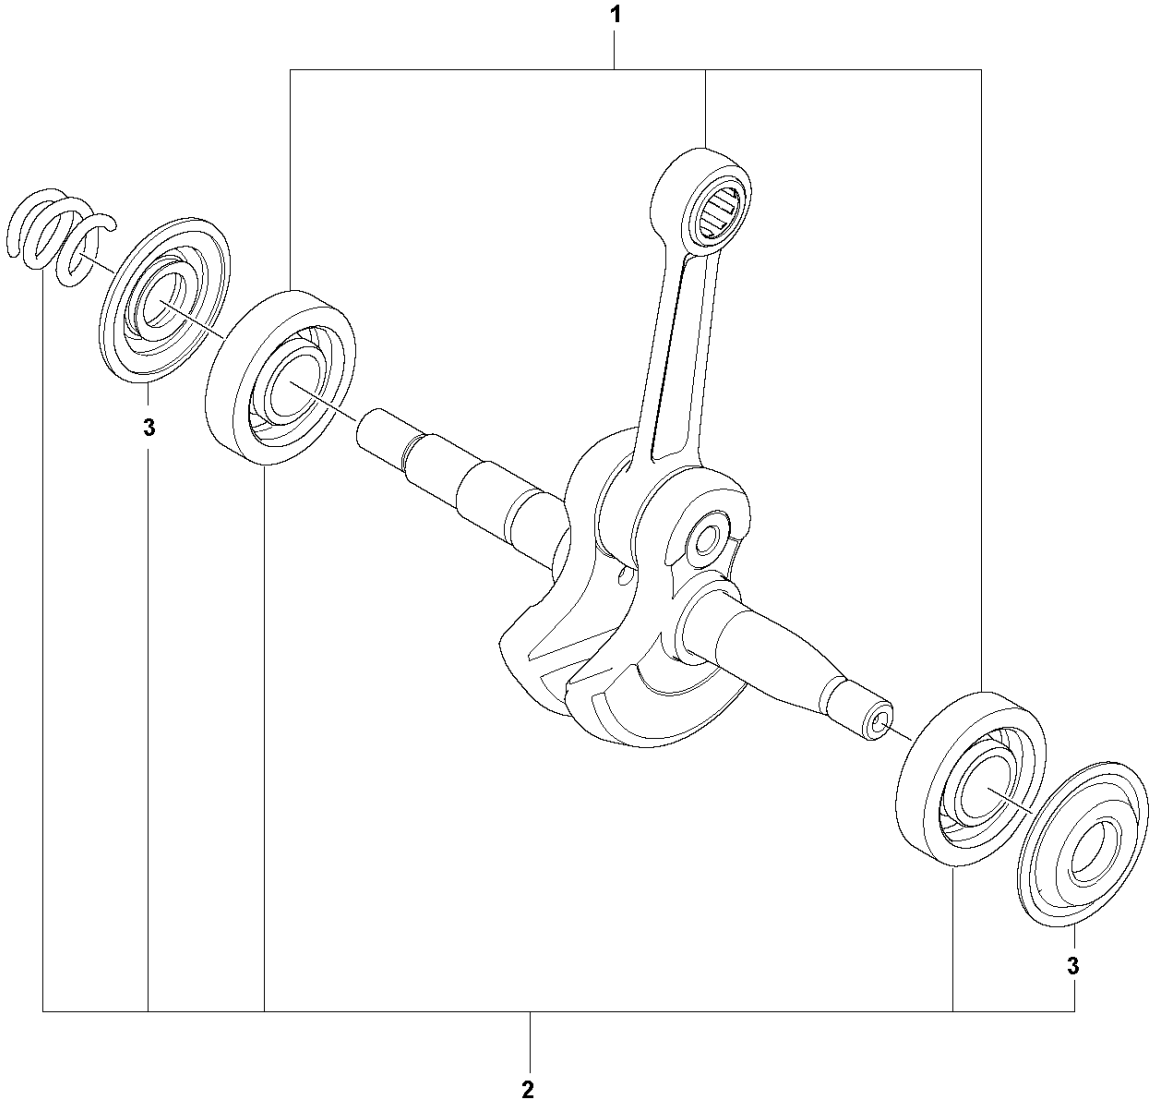

E 130
CRANKSHAFT

Ref	Part No	Description	Remark	QTY KIT
1	588 61 96-01	CRANKSHAFT ASSY		1
2	591 46 54-01	BEARING KIT	CRANKSHAFT SEAL & BEARING	1
3	595 31 41-01	SEAL		2