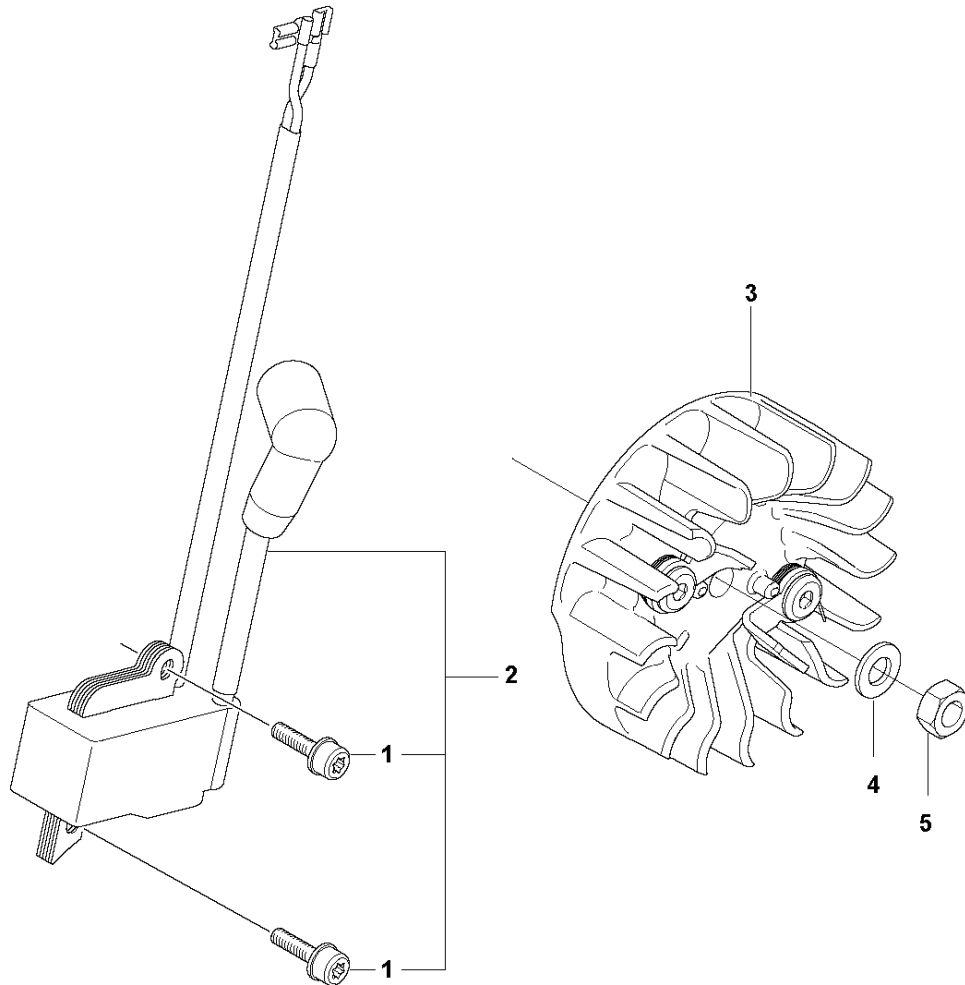

H 130
FUEL TANK

Ref	Part No	Description	Remark	QTY	KIT
1	591 46 60-01	SERVICE KIT	Trigger Assembly	1	
2	592 85 44-01	SERVICE KIT	Fuel Hose	1	
3	503 44 32-01	FUEL FILTER		1	
4	503 73 58-01	BUSHING		1	
5	501 51 84-02	FUEL TANK ASSY		1	
6	591 46 58-01	SERVICE KIT	Lateral Support	1	
7	530 02 61-19	CHECK VALVE		1	
8	530 02 98-68	PLUG		1	
9	544 11 12-03	TANK CAP ASSY		1	
10	589 24 11-01	GASKET		1	9
11	582 28 70-01	THROTTLE CABLE ASSY		1	

130
HANDLE

Ref	Part No	Description	Remark	QTY KIT
1	591 46 61-01	SERVICE KIT	Anti-vibration Element	1
2	530 01 64-32	SCREW		3
3	501 31 63-01	HANDLE		1

J 130
IGNITION SYSTEM

Ref	Part No	Description	Remark	QTY	KIT
1	575 96 26-01	SCREW		2	2
2	591 46 65-01	SERVICE KIT	Ignition Module	1	
3	544 87 42-02	FLYWHEEL ASSY		1	
4	530 01 51-27	WASHER		1	
5	530 01 61-34	NUT		1	