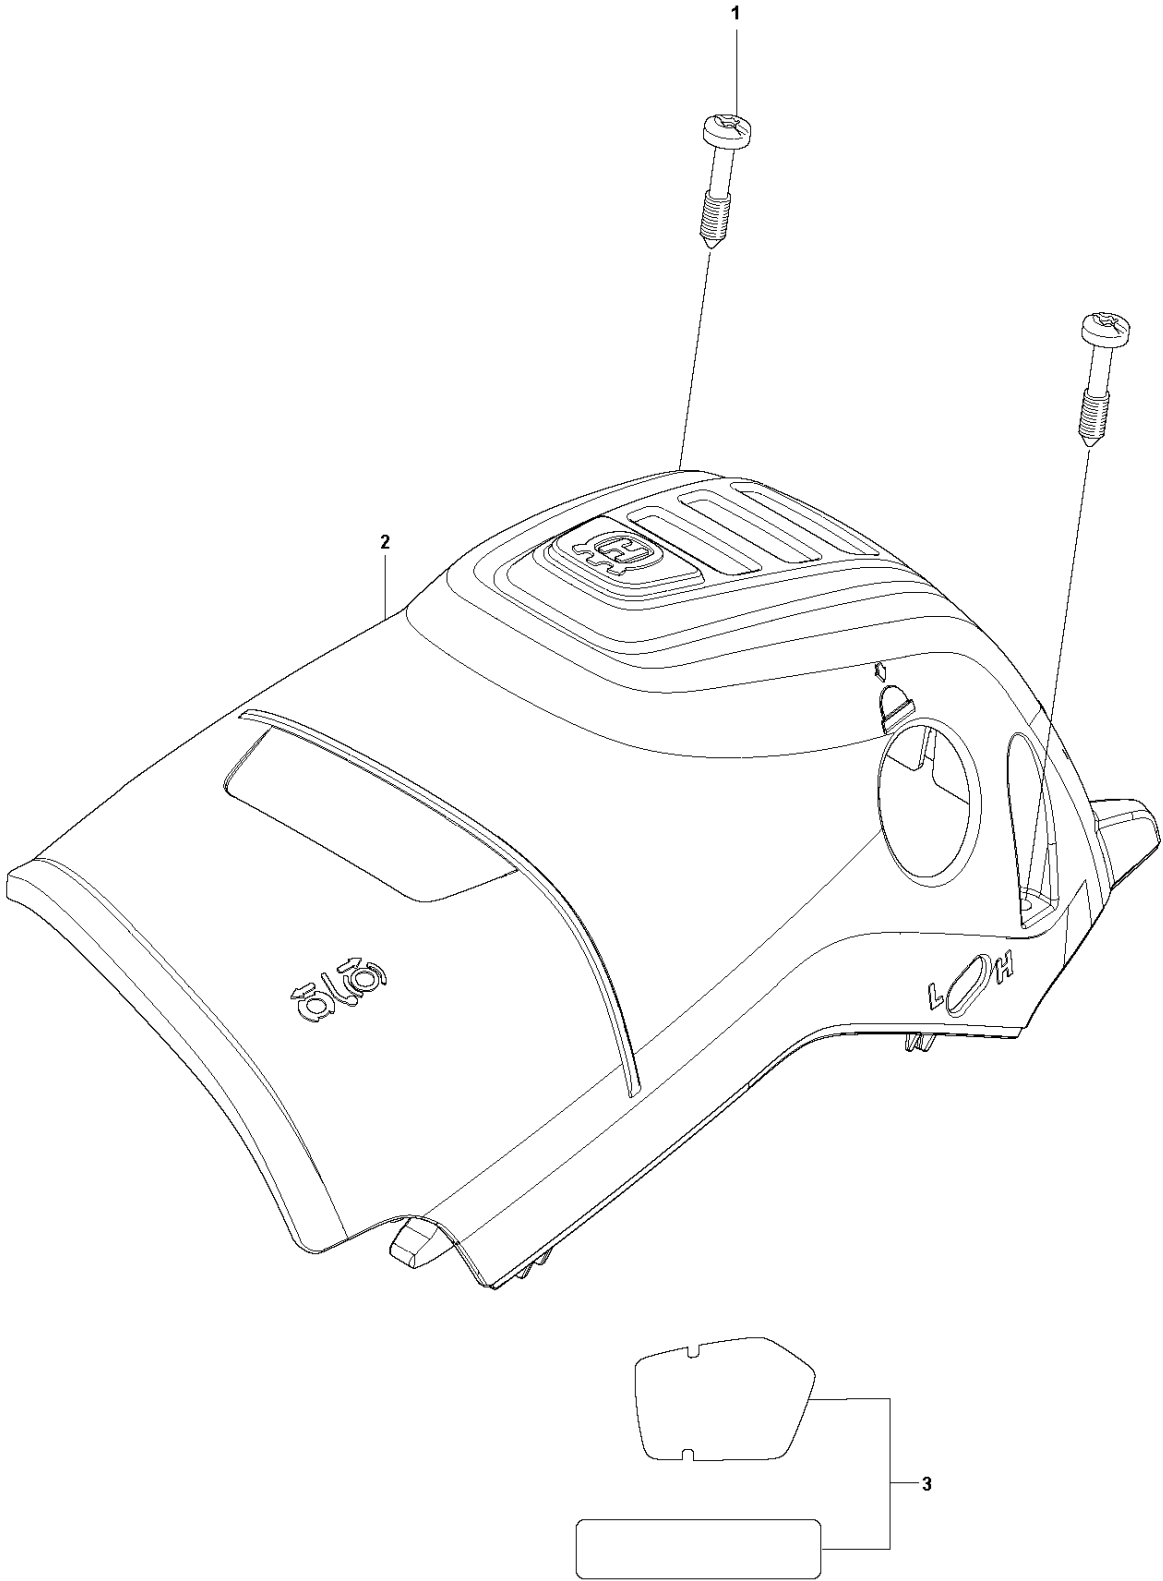

F 130
CYLINDER COVER

Ref	Part No	Description	Remark	QTY KIT
1	503 20 34-76	SCREW		3
2	596 39 48-01	COVER	CYLINDER	1
3	591 46 55-01	SERVICE KIT	DECAL KIT	1