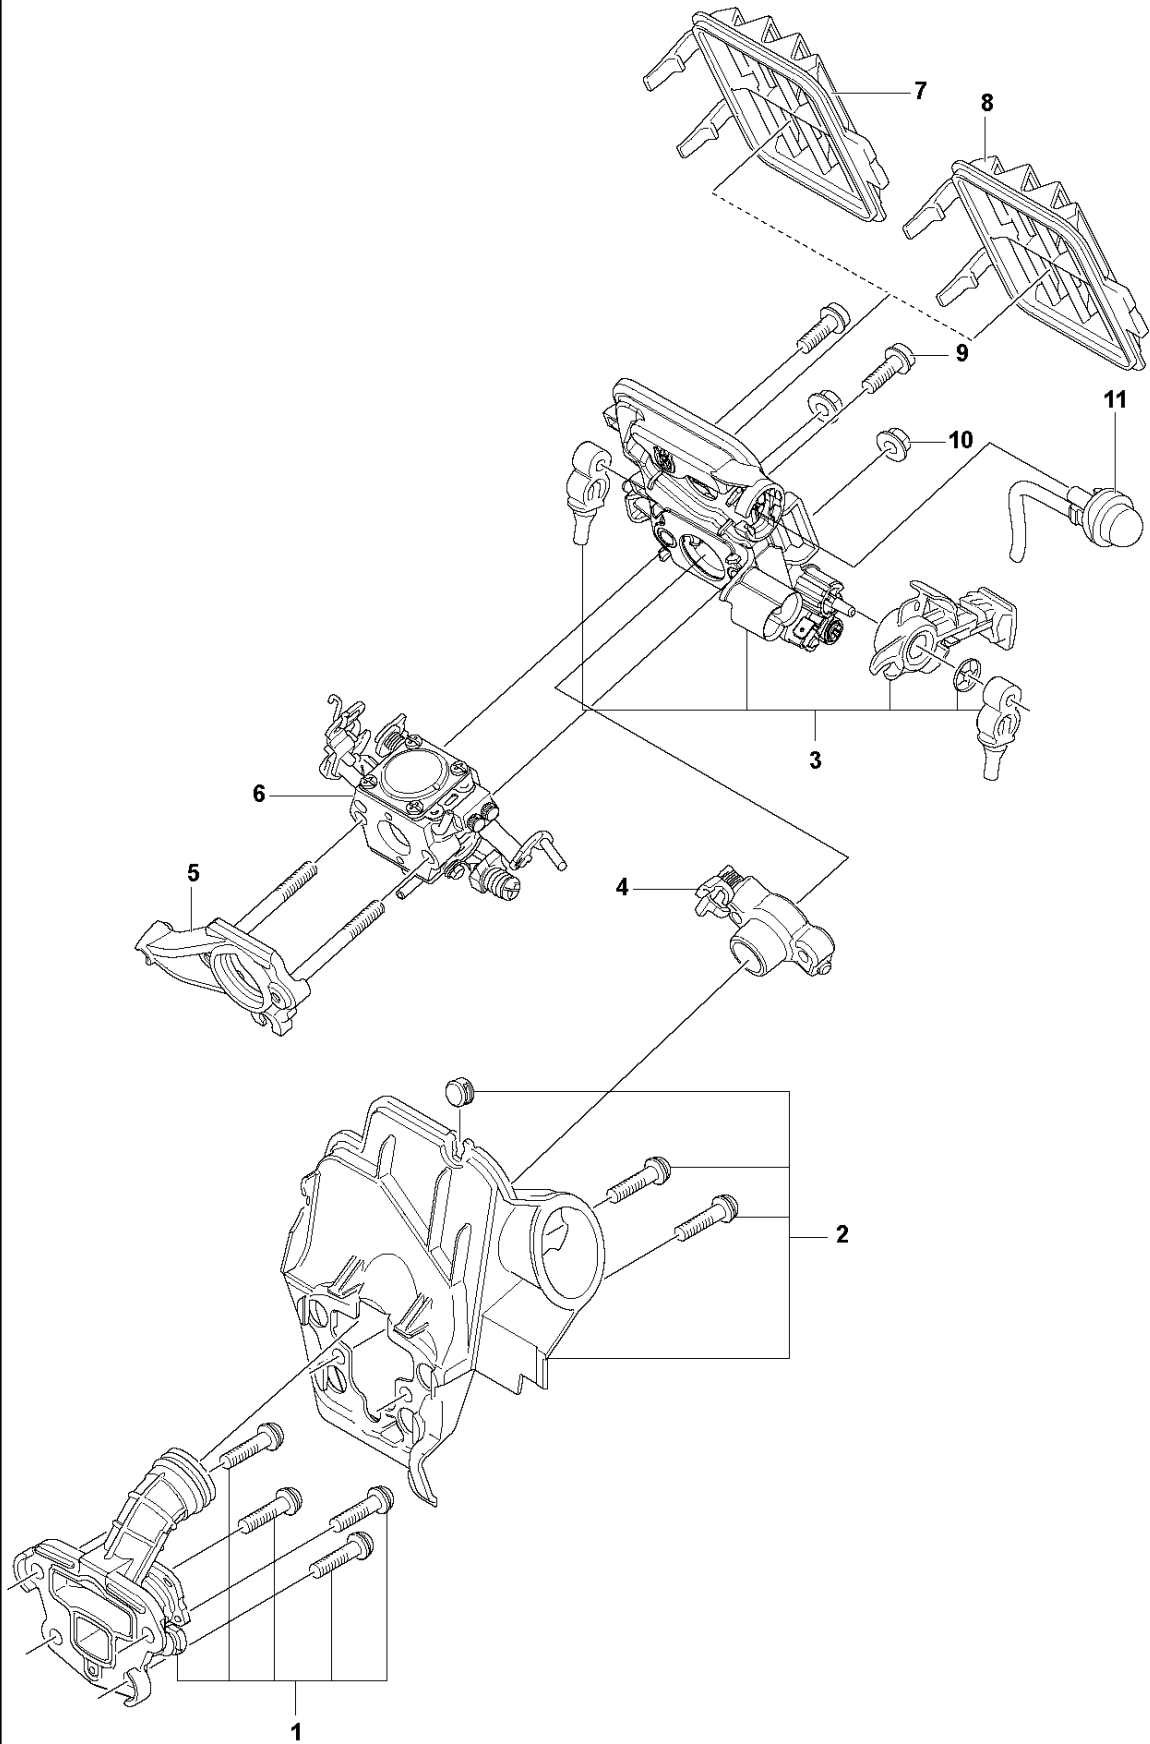

SPARE PARTS LIST

CHAIN SAWS

130

A 130
CARBURETOR & AIR FILTER

Ref	Part No	Description	Remark	QTY KIT
1	591 46 39-01	INLET	Intake Boot	1
2	591 46 44-01	SERVICE KIT	Insulation Wall	1
3	591 46 45-01	SERVICE KIT	Filter Holder	1
4	501 74 94-01	VALVE ASSY		1
5	589 28 92-01	FLANGE		1
6	588 24 79-01	CARBURETTOR		1
6	593 81 81-01	CARBURETTOR	RUSSIA & LATIN AMERICA ONLY	1
	599 60 42-01	CARBURETOR REPAIR KIT (RUIXING)		1
7	588 22 93-01	AIR FILTER	Mesh Filter	1
8	588 22 93-02	AIR FILTER	Non-Woven Filter	1
9	503 21 70-10	SCREW CCRPANT		2
10	530 01 61-01	NUT		2
11	503 93 66-01	PURGE		1

B 130
CHAIN BRAKE & CLUTCH COVER

Ref	Part No	Description	Remark	QTY	KIT
1	591 46 47-01	SERVICE KIT	Clutch Cover	1	
2	591 46 46-01	SERVICE KIT	Bar Adjuster	1	1
3	582 64 76-01	GUIDE PLATE		1	1,2
4	590 43 96-01	GUIDE BUSHING		1	
5	544 30 60-01	BRAKE BAND ASSY		1	1
6	530 01 59-17	NUT		2	

C 130
CLUTCH & OIL PUMP

Ref	Part No	Description	Remark	QTY	KIT
1	591 46 68-01	SERVICE KIT	OIL PUMP	1	
2	579 62 15-01	WASHER		1	
3	582 59 84-01	CLUTCH DRUM ASSY		1	
4	530 01 56-11	WASHER		1	
5	530 09 41-88	SPRING		1	6
6	530 01 49-49	CLUTCH		1	

D 130
CRANKCASE

Ref	Part No	Description	Remark	QTY	KIT
1	591 46 48-01	SERVICE KIT	Hand Guard	1	
2	545 12 73-01	BOSS	SCREW	2	
3	544 11 12-03	TANK CAP ASSY		1	10
4	589 24 11-01	GASKET		1	3,10
5	591 46 49-01	SERVICE KIT	Bar Plate	1	
6	591 46 50-01	SERVICE KIT	Bar Bolt	1	
7	530 01 64-32	SCREW		1	
8	530 02 98-50	CHAIN CATCHER		1	
9	530 01 43-81	FELLING DOG	Spike Assembly Kit	1	
10	591 46 53-01	SERVICE KIT	Chassis	1	
11	540 05 73-01	SUPPORT		1	