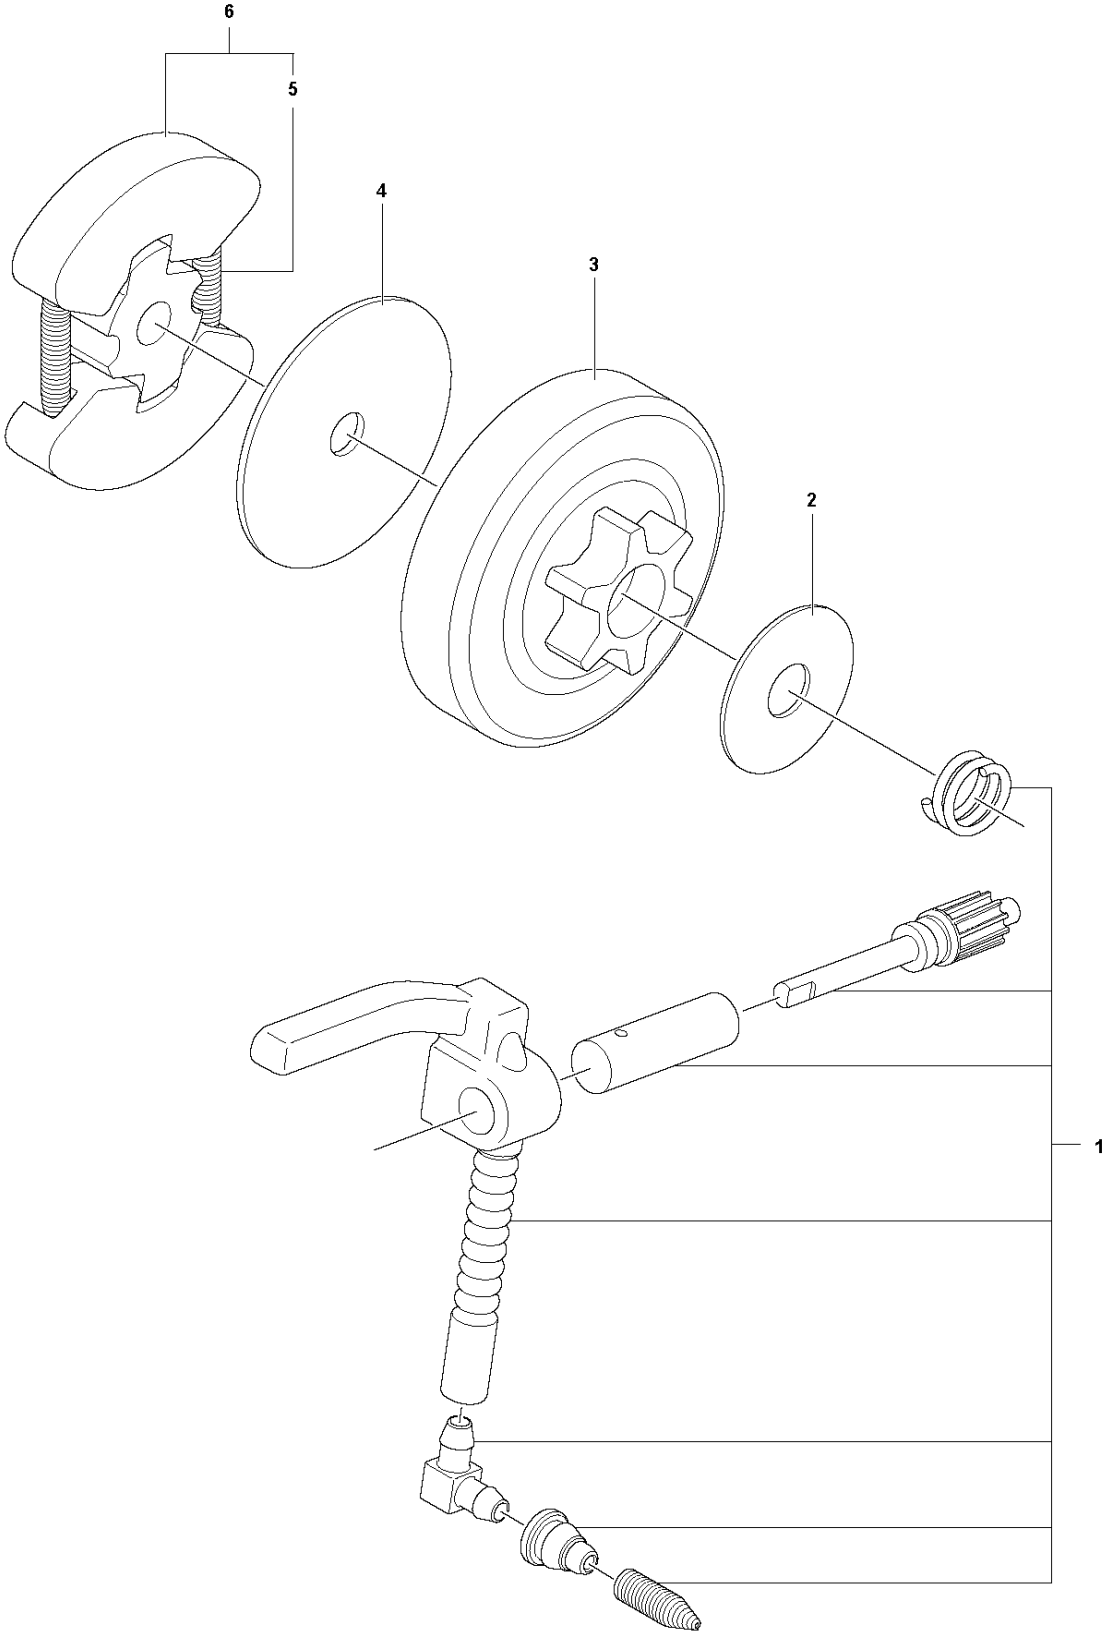

SPARE PARTS LIST

CHAIN SAWS

130

A 130
CARBURETOR & AIR FILTER

Ref	Part No	Description	Remark	QTY KIT
1	591 46 39-01	INLET	Intake Boot	1
2	591 46 44-01	SERVICE KIT	Insulation Wall	1
3	591 46 45-01	SERVICE KIT	Filter Holder	1
4	501 74 94-01	VALVE ASSY		1
5	589 28 92-01	FLANGE		1
6	588 24 79-01	CARBURETTOR		1
6	593 81 81-01	CARBURETTOR	RUSSIA & LATIN AMERICA ONLY	1
	599 60 42-01	CARBURETOR REPAIR KIT (RUIXING)		1
7	588 22 93-01	AIR FILTER	Mesh Filter	1
8	588 22 93-02	AIR FILTER	Non-Woven Filter	1
9	503 21 70-10	SCREW CCRPANT		2
10	530 01 61-01	NUT		2
11	503 93 66-01	PURGE		1

B 130
CHAIN BRAKE & CLUTCH COVER

Ref	Part No	Description	Remark	QTY	KIT
1	591 46 47-01	SERVICE KIT	Clutch Cover	1	
2	591 46 46-01	SERVICE KIT	Bar Adjuster	1	1
3	582 64 76-01	GUIDE PLATE		1	1,2
4	590 43 96-01	GUIDE BUSHING		1	
5	544 30 60-01	BRAKE BAND ASSY		1	1
6	530 01 59-17	NUT		2	

C 130
CLUTCH & OIL PUMP

Ref	Part No	Description	Remark	QTY	KIT
1	591 46 68-01	SERVICE KIT	OIL PUMP	1	
2	579 62 15-01	WASHER		1	
3	582 59 84-01	CLUTCH DRUM ASSY		1	
4	530 01 56-11	WASHER		1	
5	530 09 41-88	SPRING		1	6
6	530 01 49-49	CLUTCH		1	