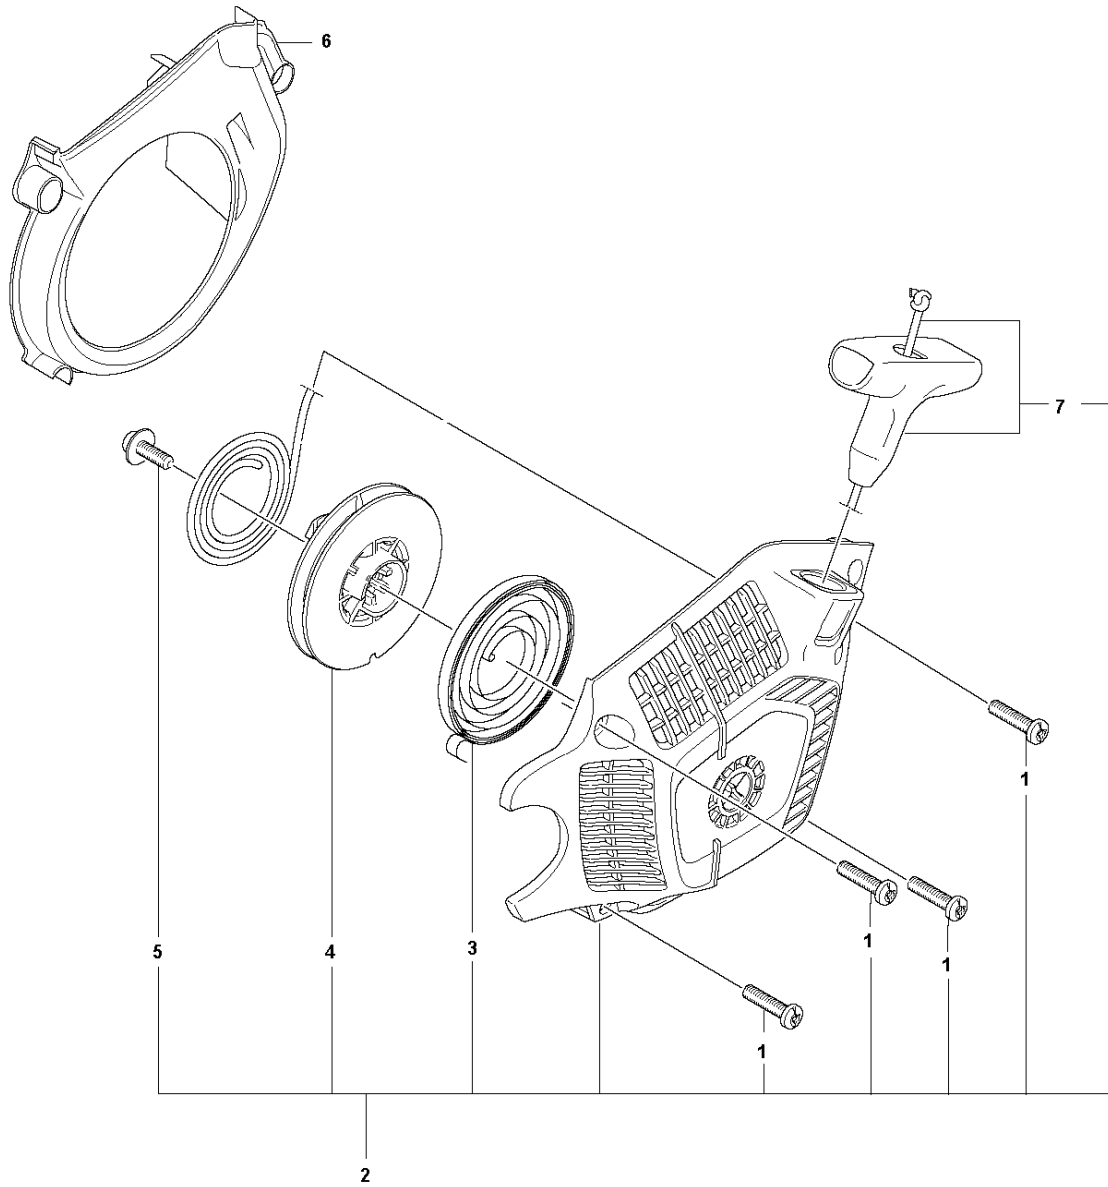

L 130
STARTER

Ref	Part No	Description	Remark	QTY	KIT
1	530 01 64-01	SCREW		4	2
2	591 46 67-01	SERVICE KIT	Starter Housing	1	
3	576 65 78-01	SPRING		1	2
4	588 97 07-01	PULLEY		1	2
5	530 01 59-20	SCREW		1	2
6	588 97 06-01	BAFFLE		1	
7	545 01 00-10	HANDLE	Handle & Rope	1	2
8	591 46 55-01	SERVICE KIT	DECAL KIT	1