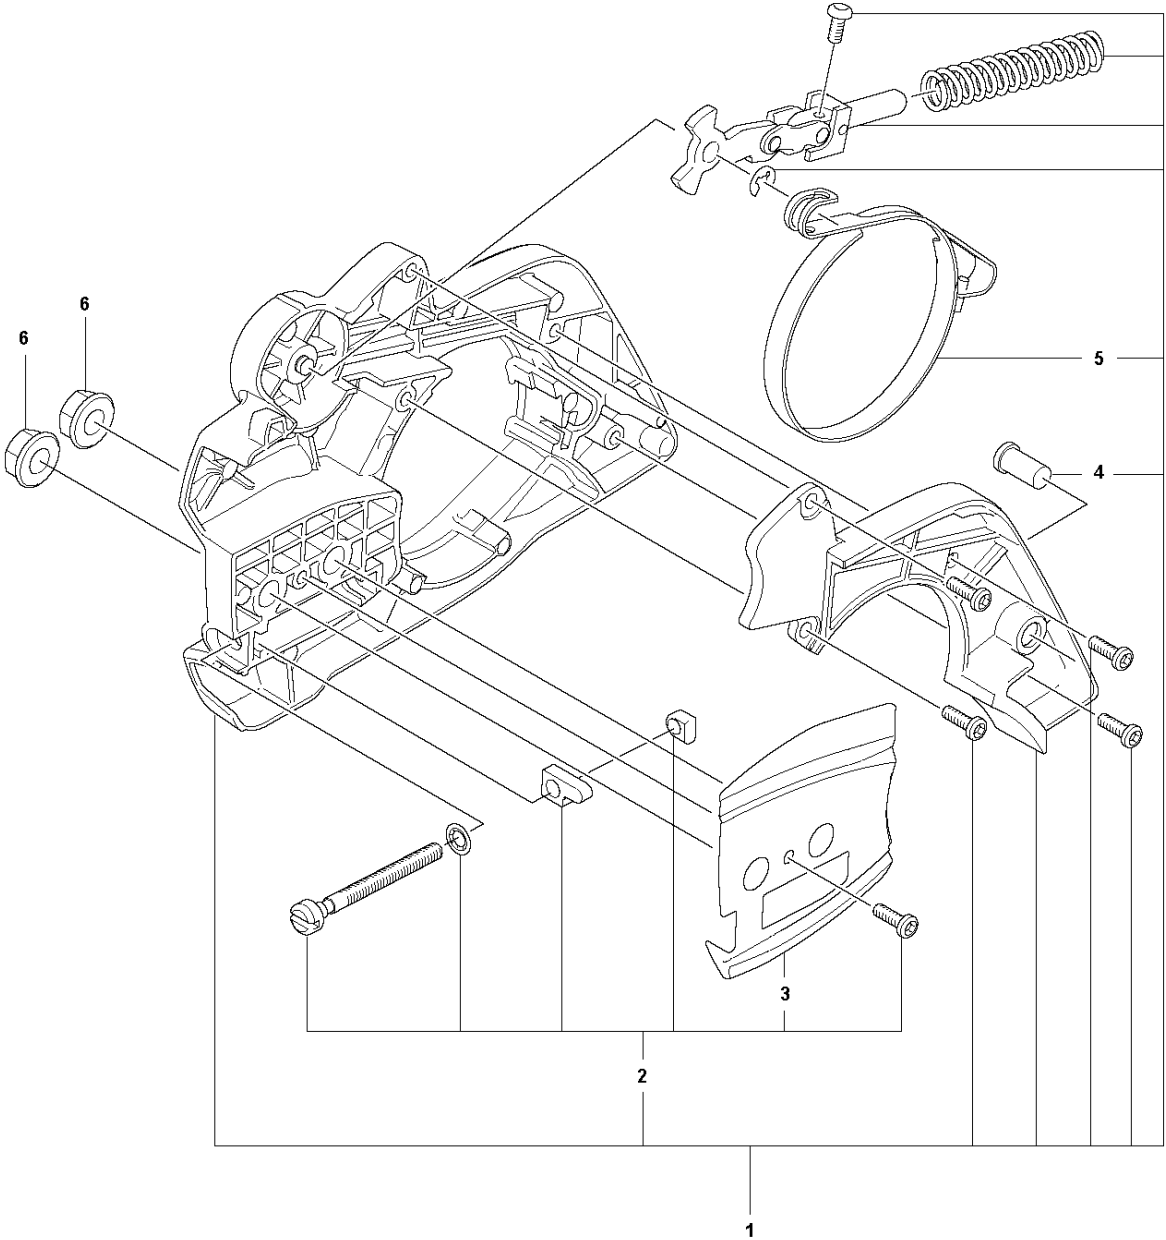

SPARE PARTS LIST

CHAIN SAWS

130

A 130
CARBURETOR & AIR FILTER

Ref	Part No	Description	Remark	QTY KIT
1	591 46 39-01	INLET	Intake Boot	1
2	591 46 44-01	SERVICE KIT	Insulation Wall	1
3	591 46 45-01	SERVICE KIT	Filter Holder	1
4	501 74 94-01	VALVE ASSY		1
5	589 28 92-01	FLANGE		1
6	588 24 79-01	CARBURETTOR		1
6	593 81 81-01	CARBURETTOR	RUSSIA & LATIN AMERICA ONLY	1
	599 60 42-01	CARBURETOR REPAIR KIT (RUIXING)		1
7	588 22 93-01	AIR FILTER	Mesh Filter	1
8	588 22 93-02	AIR FILTER	Non-Woven Filter	1
9	503 21 70-10	SCREW CCRPANT		2
10	530 01 61-01	NUT		2
11	503 93 66-01	PURGE		1

B 130
CHAIN BRAKE & CLUTCH COVER

Ref	Part No	Description	Remark	QTY	KIT
1	591 46 47-01	SERVICE KIT	Clutch Cover	1	
2	591 46 46-01	SERVICE KIT	Bar Adjuster	1	1
3	582 64 76-01	GUIDE PLATE		1	1,2
4	590 43 96-01	GUIDE BUSHING		1	
5	544 30 60-01	BRAKE BAND ASSY		1	1
6	530 01 59-17	NUT		2	

C 130
CLUTCH & OIL PUMP

Ref	Part No	Description	Remark	QTY	KIT
1	591 46 68-01	SERVICE KIT	OIL PUMP	1	
2	579 62 15-01	WASHER		1	
3	582 59 84-01	CLUTCH DRUM ASSY		1	
4	530 01 56-11	WASHER		1	
5	530 09 41-88	SPRING		1	6
6	530 01 49-49	CLUTCH		1	

D 130
CRANKCASE

Ref	Part No	Description	Remark	QTY	KIT
1	591 46 48-01	SERVICE KIT	Hand Guard	1	
2	545 12 73-01	BOSS	SCREW	2	
3	544 11 12-03	TANK CAP ASSY		1	10
4	589 24 11-01	GASKET		1	3,10
5	591 46 49-01	SERVICE KIT	Bar Plate	1	
6	591 46 50-01	SERVICE KIT	Bar Bolt	1	
7	530 01 64-32	SCREW		1	
8	530 02 98-50	CHAIN CATCHER		1	
9	530 01 43-81	FELLING DOG	Spike Assembly Kit	1	
10	591 46 53-01	SERVICE KIT	Chassis	1	
11	540 05 73-01	SUPPORT		1	