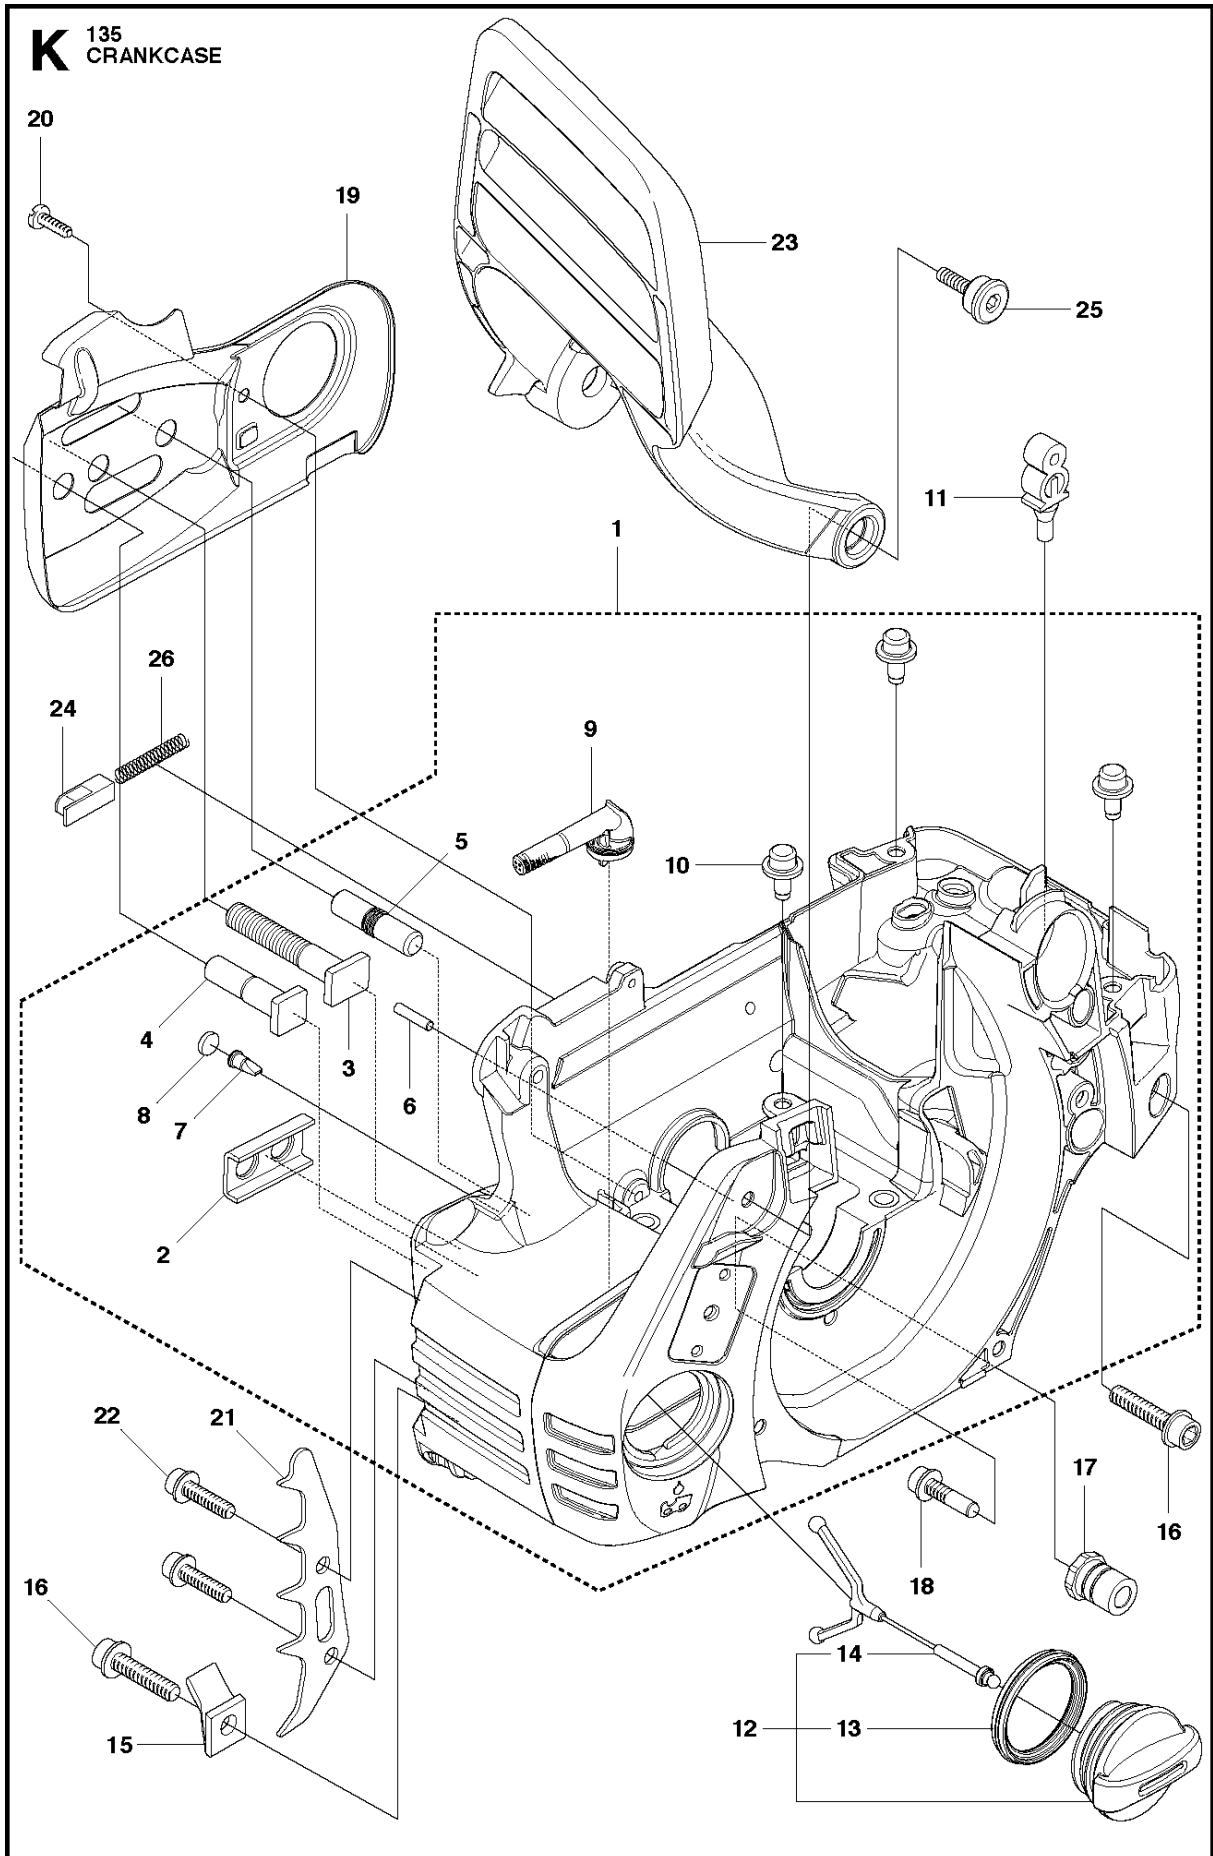

CRANKCASE

135 E from 20113100001-current

Ref	Part No	Description	Remark	QTY	KIT
1	544 93 25-01	CRANKCASE ASSY	Crankcase assy	1	
2	503 87 58-02	STIFFENING PLATE	Stiffening plate	1	1
3	503 87 54-02	BAR BOLT	Bar bolt	1	1
4	537 33 46-01	BAR BOLT	Bar bolt	1	1
5	544 03 64-01	BAR BOLT	Bar bolt	1	1
6	503 24 09-05	NEEDLE ROLLER	Needle roller	1	1
7	530 02 61-19	CHECK VALVE	Check valve	1	1
8	537 40 35-01	FILTER	Filter	1	1
9	544 08 33-01	OIL SCREEN	Oil screen	1	1
10	544 33 16-01	GUIDE PIN	Guide pin	3	1
11	503 86 93-01	SUPPORT	Support	1	
12	544 11 12-01	TANK CAP ASSY	Tank cap assy	1	
13	537 21 50-01	SEALING	Sealing	1	12
14	503 57 89-01	HOLDER	Holder	1	12
15	503 88 63-01	PIN	Chain catcher pin	1	
16	503 21 88-76	SCREW IHSCCT	Screw	2	
17	501 00 76-01	SUPPORT	Lateral support	1	
18	503 21 51-03	SCREW IHSCCT	Screw	1	
19	544 28 46-01	CHAIN GUIDE PLATE	Chain guide plate	1	
20	503 21 70-10	SCREW CCRPANT	Screw	1	
21	544 28 65-01	SPIKE	Spike inner	1	
22	503 21 75-20	SCREW IHSCFT	Screw	2	
23	544 25 15-01	HAND GUARD	Hand guard	1	
24	503 89 24-01	LOCK	Catch	1	
25	503 89 30-01	SCREW	Screw	2	
26	503 43 65-01	POSITION SPRING	Lock spring	1