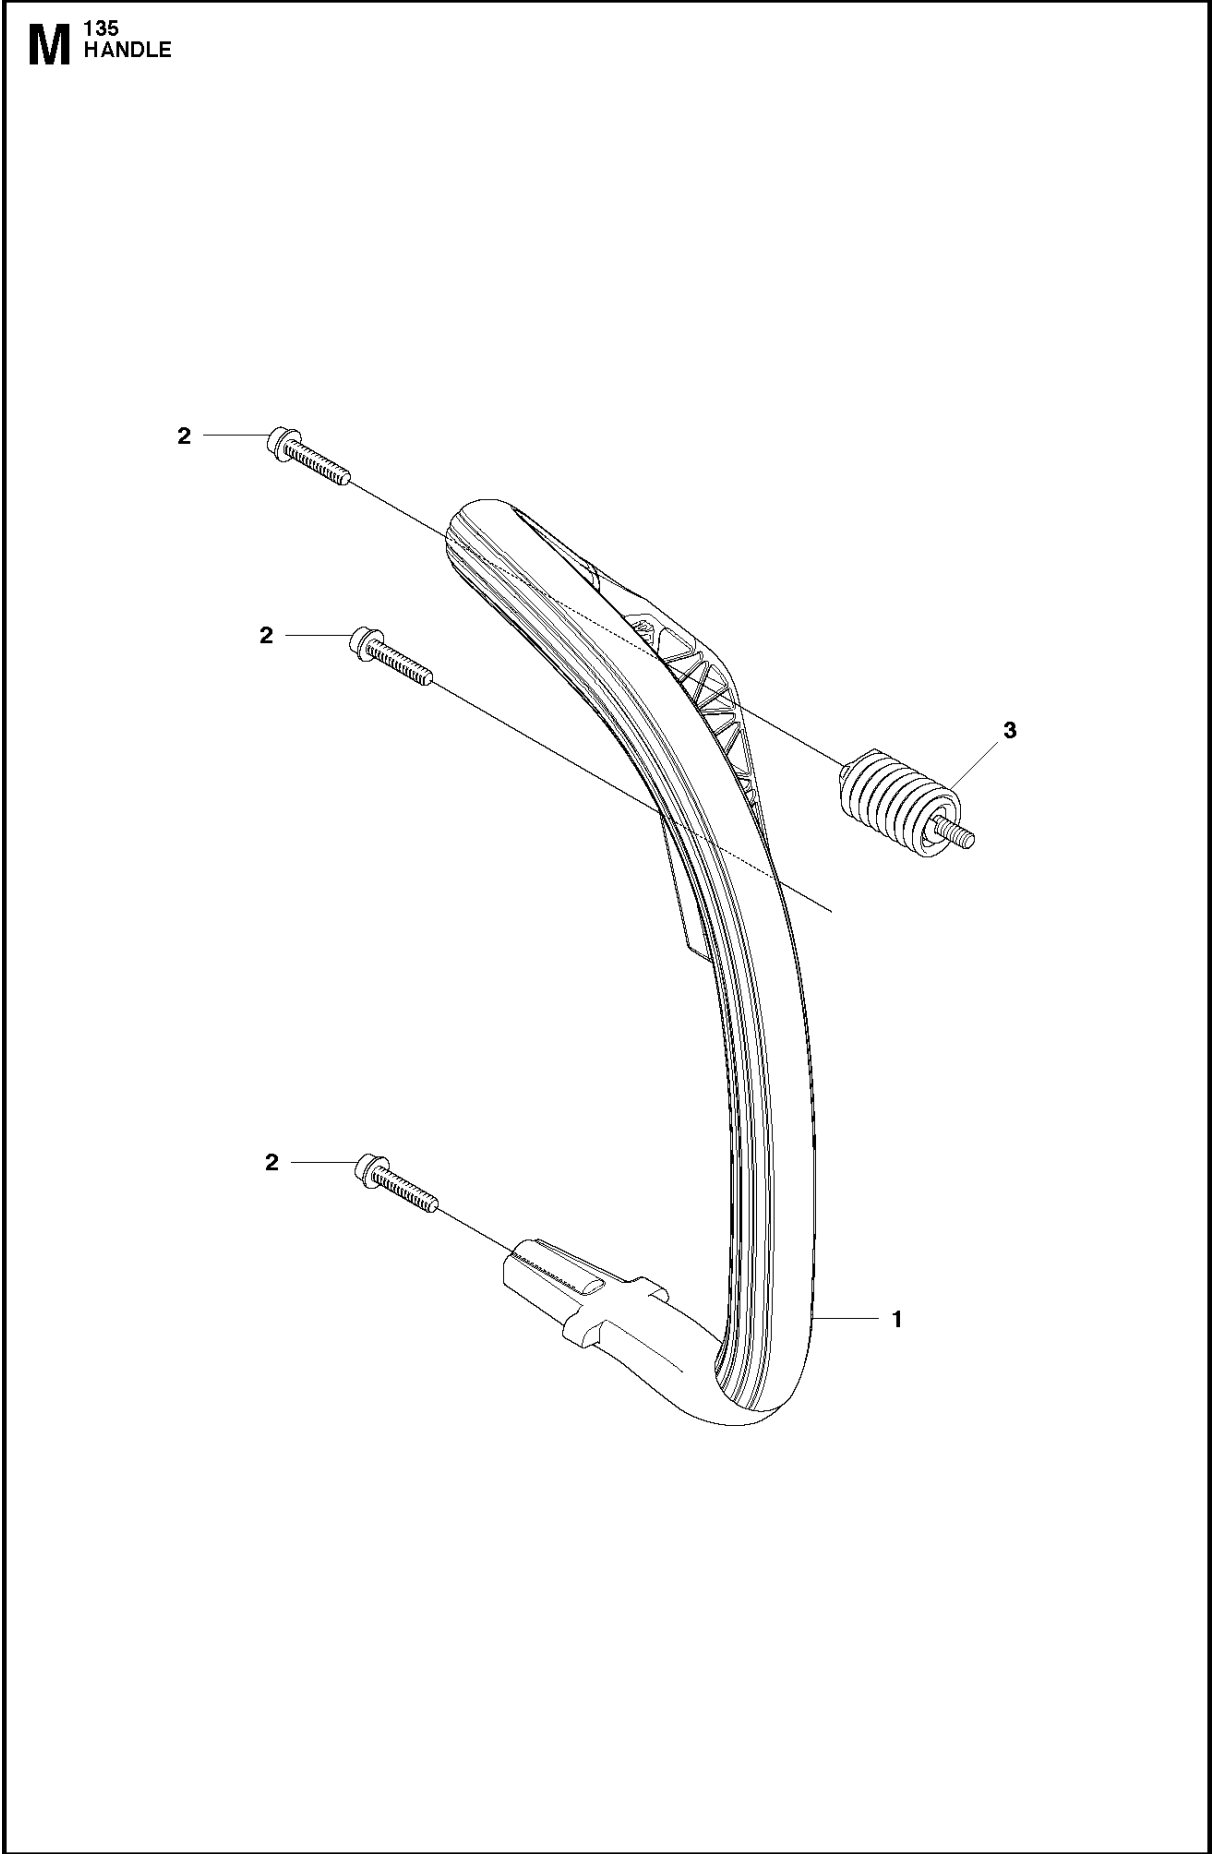

HANDLE

135 E from 20113100001-current

Ref	Part No	Description	Remark	QTY KIT
1	544 28 40-01	FRONT HANDLE	Front handle	1
2	503 21 88-76	SCREW IHST	Screw	3
3	503 89 83-01	ANTIVIBRATION ELEMENT	Antivibration element	1