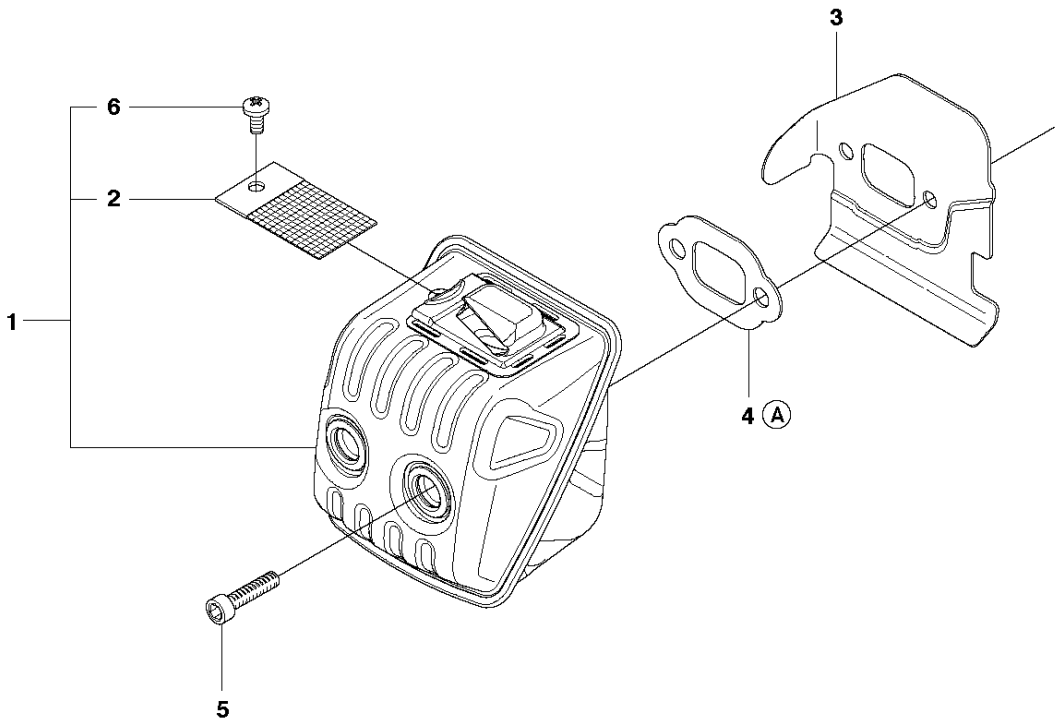

F 135
MUFFLER

7

(A) 504 79 40-01
Set of gaskets

MUFFLER

135 E from 20113100001-current

Ref	Part No	Description	Remark	QTY	KIT
1	544 14 77-02	MUFFLER ASSY	Muffler assy	1	
2	579 75 33-01	SCREEN	Spark arrester	1	1
3	501 32 31-01	HEAT DEFLECTOR	Heat deflector	1	
4	579 75 31-01	GASKET	Gasket	1	7
5	725 53 68-55	SCREW IHSCM	Screw	2	
6	724 12 87-59	SCREW CRPANM	Screw	1	1
7	504 79 40-01	GASKET	Set of gaskets	1