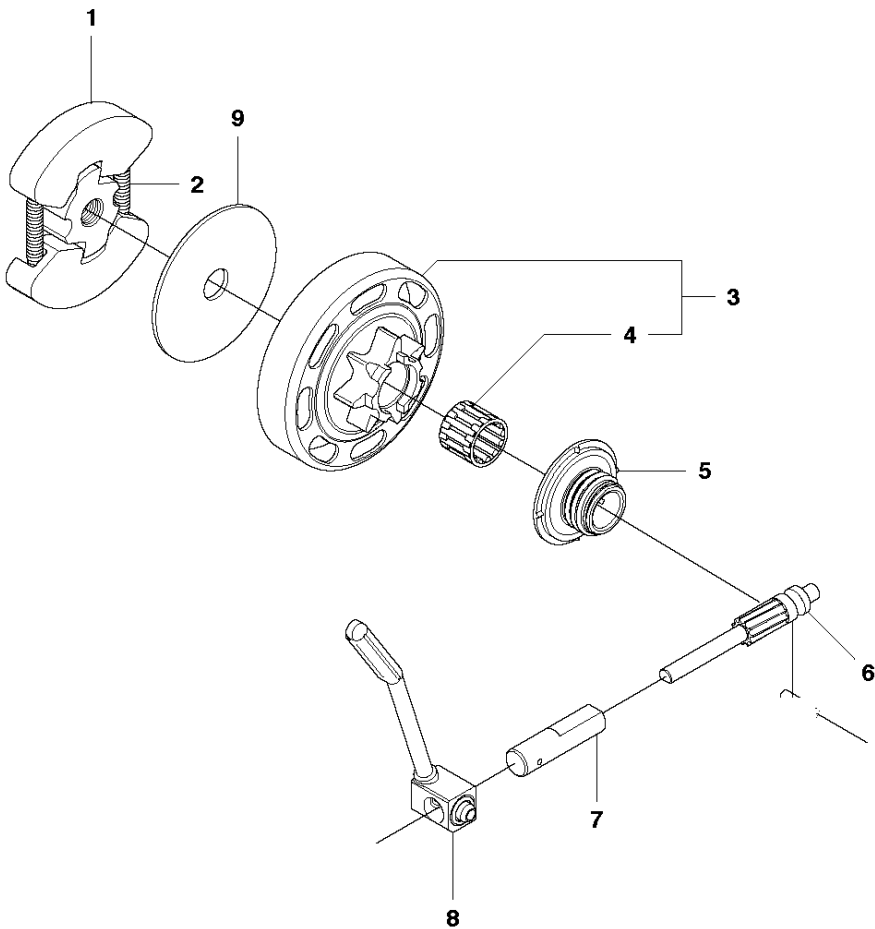

SPARE PARTS LIST

CHAIN SAWS

135 E from 20113100001-current

CHAIN BRAKE & CLUTCH COVER

135 E from 20113100001-current

Ref	Part No	Description	Remark	QTY	KIT
1	544 19 49-05	CLUTCH COVER ASSY		1	
2	504 54 28-01	COVER LID		1	1
3	544 30 60-01	BRAKE BAND ASSY		1	1
4	544 25 31-01	WEAR PROTECTION		1	1
5	503 85 52-01	GUIDE BUSHING		1	1
6	505 89 26-01	BRAKE SPRING		1	1
7	544 24 85-01	COVER LID		1	1
8	503 89 08-02	KNEE JOINT ASSY		1	1
9	503 89 29-01	PIN		1	1
10	735 31 08-20	E-CLIP		1	1
11	537 39 29-01	SCREW		1	1
12	537 34 72-01	GEAR ASSY		1	1
13	537 39 26-01	HEAT PROTECTOR		1	1
14	544 35 75-01	LABEL		1	1
15	503 21 70-10	SCREW CCRPANT		5	1
16	525 35 43-01	BEARING SLEEVE		1	1
17	505 32 10-01	WEAR PLATE		1	1
18	537 34 78-01	KNOB		1	

B 135, 135e
CLUTCH & OIL PUMP

CLUTCH & OIL PUMP

135 E from 20113100001-current

Ref	Part No	Description	Remark	QTY	KIT
1	530 01 49-49	CLUTCH	Clutch assy	1	
2	530 09 41-88	SPRING	Clutch spring	1	1
3	578 25 71-01	CLUTCH DRUM ASSY	Clutch drum assy	1	
4	503 53 92-01	NEEDLE BEARING	Needle bearing	1	3
5	544 21 24-01	WORM GEAR	Worm gear	1	
6	540 05 79-01	PUMP PISTON	Pump piston	1	
7	537 15 48-01	PUMP CYLINDER	Pump cylinder	1	
8	544 08 42-01	OIL HOSE	Oil hose	1	
9	530 01 56-11	WASHER		1	

C 135
CYLINDER COVER

CYLINDER COVER

135 E from 20113100001-current

Ref	Part No	Description	Remark	QTY KIT	
1	504 79 02-01	CYLINDER COVER ASSY	Cylinder cover kpl	1	
2	522 73 60-01	LABEL	Start reminder, label	1	1
3	503 89 47-01	SNAP LOCKING	Snap	3	