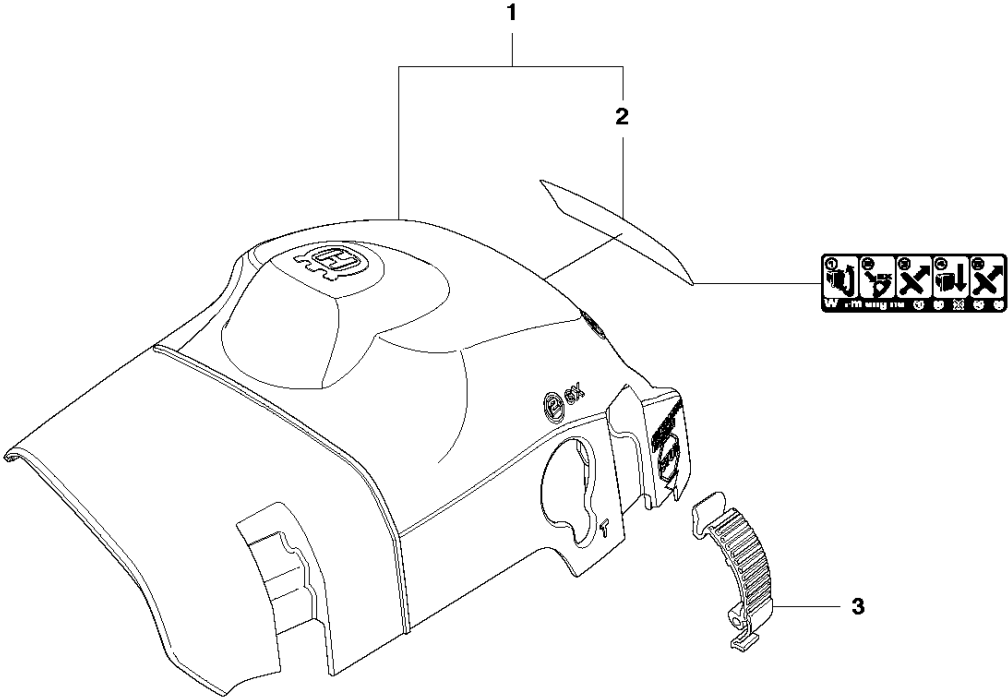

C 135
CYLINDER COVER

CYLINDER COVER

135 E from 20113100001-current

Ref	Part No	Description	Remark	QTY KIT	
1	504 79 02-01	CYLINDER COVER ASSY	Cylinder cover kpl	1	
2	522 73 60-01	LABEL	Start reminder, label	1	1
3	503 89 47-01	SNAP LOCKING	Snap	3