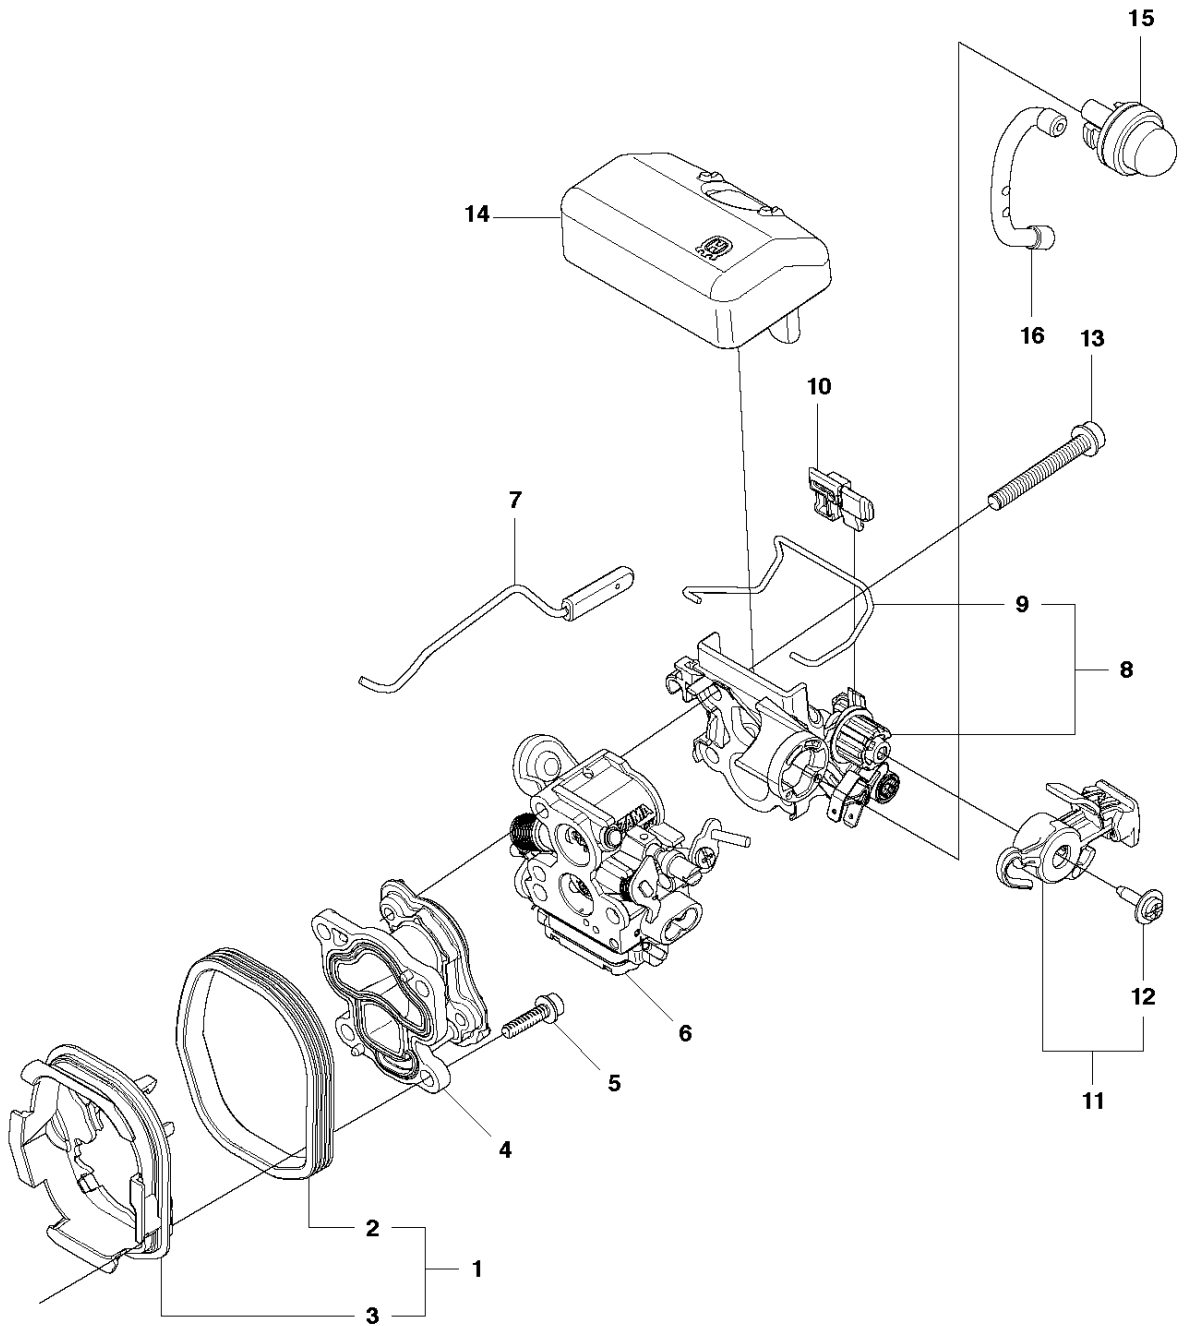

G 135
CARBURETOR & AIR FILTER

CARBURETOR & AIR FILTER

135 E from 20113100001-current

Ref	Part No	Description	Remark	QTY	KIT
1	504 72 47-01	INSULATION WALL	Insulation wall assy	1	
2	504 72 45-01	INSULATION WALL	Insulation wall rubber	1	1
3	504 72 44-01	INSULATION WALL	Inulation wall plastic	1	1
4	504 20 12-01	INLET PIPE	Inlet pipe	1	
5	503 20 02-16	SCREW IHSCFM	Screw	4	
6	506 45 05-01	CARBURETTOR	Carburettor	1	
7	544 28 44-01	THROTTLE ROD ASSY	Throttle rod assy	1	
8	544 97 64-01	FILTER HOLDER	Filter holder assy	1	
9	544 39 26-01	SHACKLE	Shackle	1	8
10	504 71 25-01	GUIDE	Guide sliding shoe	1	
11	544 84 43-02	CONTROL	Control assy	1	
12	544 97 66-01	SCREW	Screw	1	11
13	503 20 02-40	SCREW IHSCFM	Screw	3	
14	544 80 54-02	AIR FILTER	Air filter assy (44 micron)	1	
14	544 80 54-03	AIR FILTER	Air filter assy (felt)	1	
15	503 93 66-01	PURGE	Air purge	1	
16	544 40 19-01	HOSE	Hose, airpurge suction	1