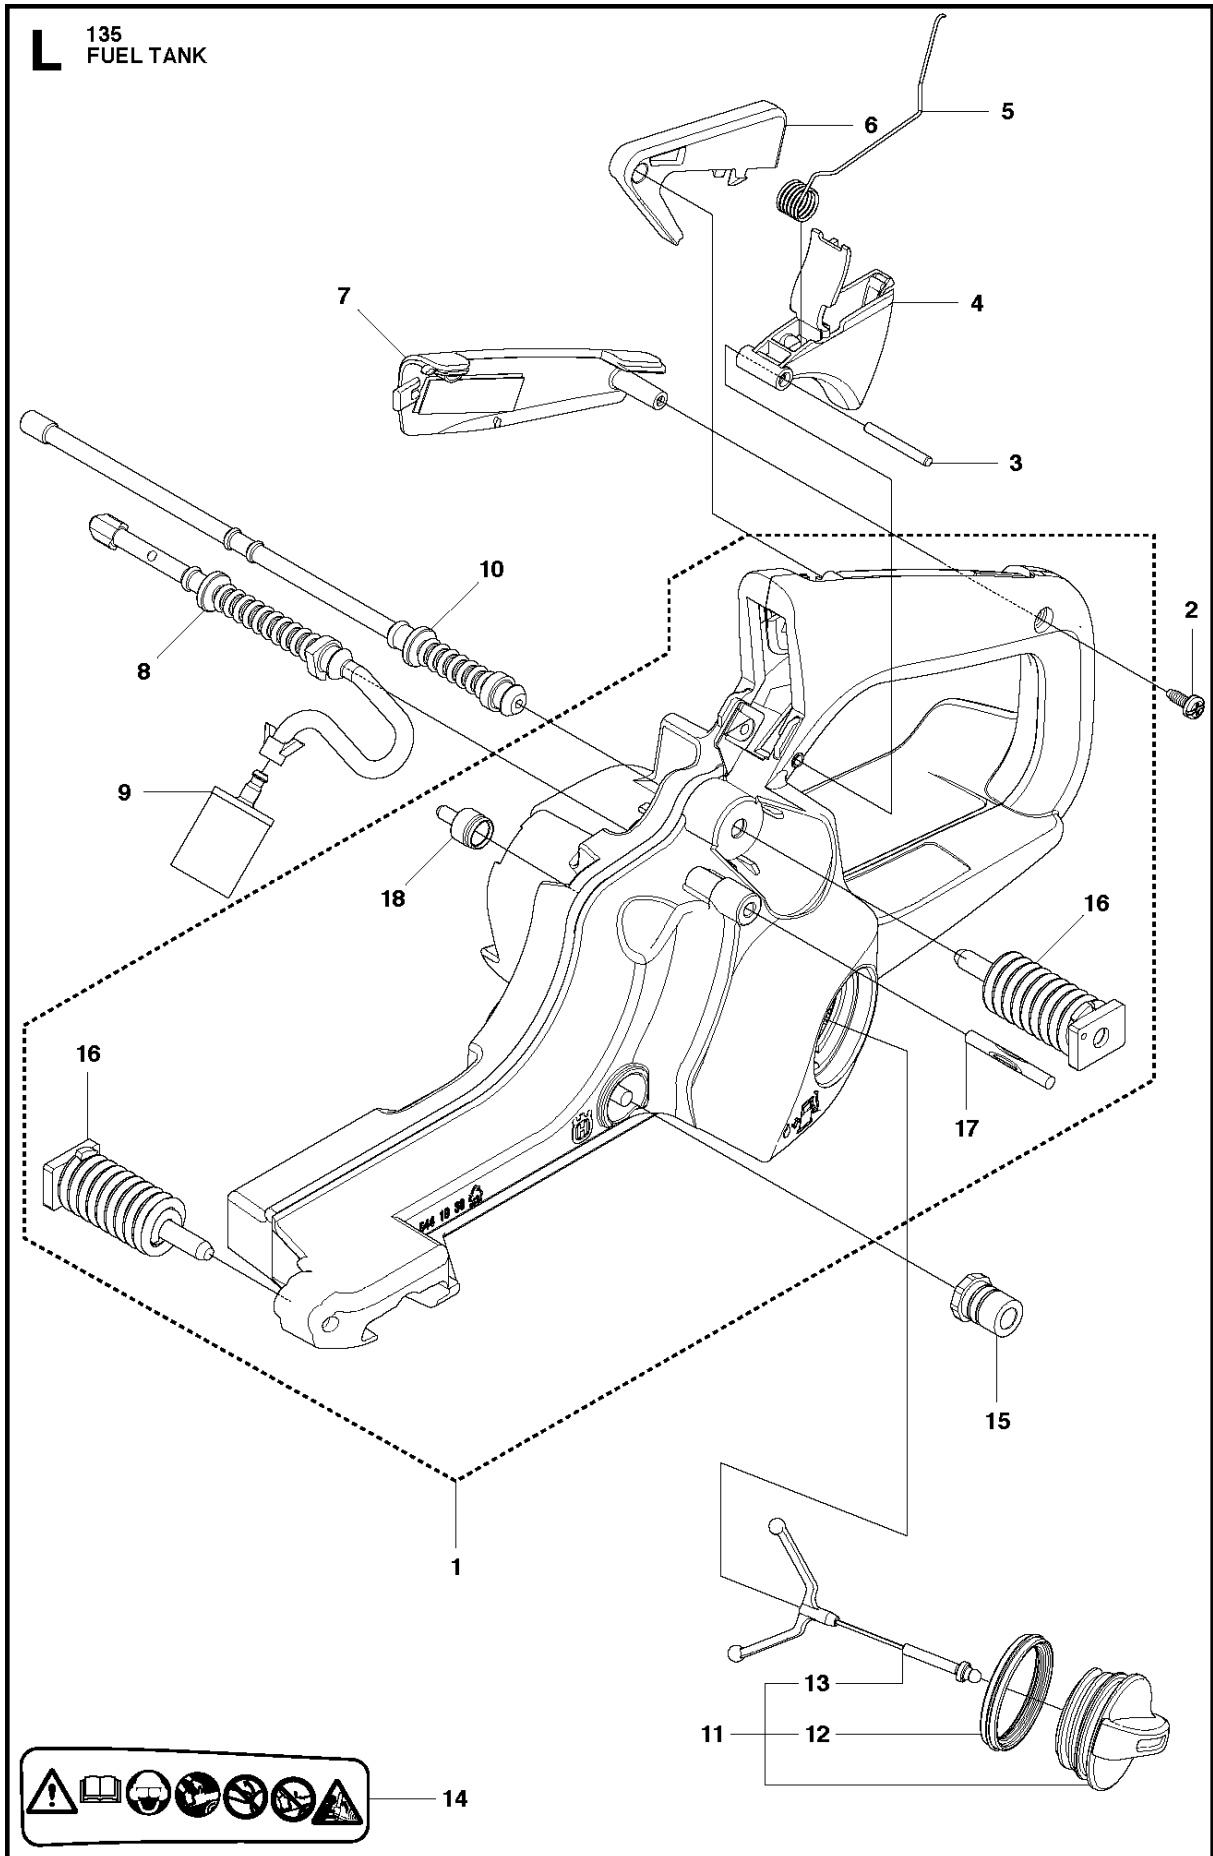

FUEL TANK

135 E from 20113100001-current

Ref	Part No	Description	Remark	QTY	KIT
1	544 19 38-07	FUEL TANK	Fuel tank assy	1	
2	503 21 28-10	SCREW CCRPANT	Screw	1	
3	720 18 25-20	PARALLEL PIN	Pin	1	
4	544 96 85-01	THROTTLE CONTROL	Throttle control	1	
5	544 09 99-01	SPRING	Spring	1	
6	544 28 41-01	THROTTLE LOCKOUT	Throttle lockout	1	
7	544 28 49-01	HANDLE INSERT	Handle insert	1	
8	544 12 86-01	FUEL HOSE	Fuel hose	1	
9	503 44 32-01	FUEL FILTER	Filter mix	1	
10	544 12 97-01	RETURN HOSE	Return hose	1	
11	544 11 12-01	TANK CAP ASSY	Tank cap assy	1	
12	537 21 50-01	SEALING	Sealing	1	11
13	503 57 89-01	HOLDER	Holder	1	11
14	544 37 50-01	LABEL	Decal warning	1	
15	501 00 76-01	SUPPORT	Lateral support	1	
16	504 79 56-01	ANTIVIBRATION ELEMENT	Antivibration element	2	1
17	721 12 63-39	GROOVED PIN	Grooved pin	1	1
18	537 35 95-01	TANK VENT ASSY	Fuel tank vent	1	1