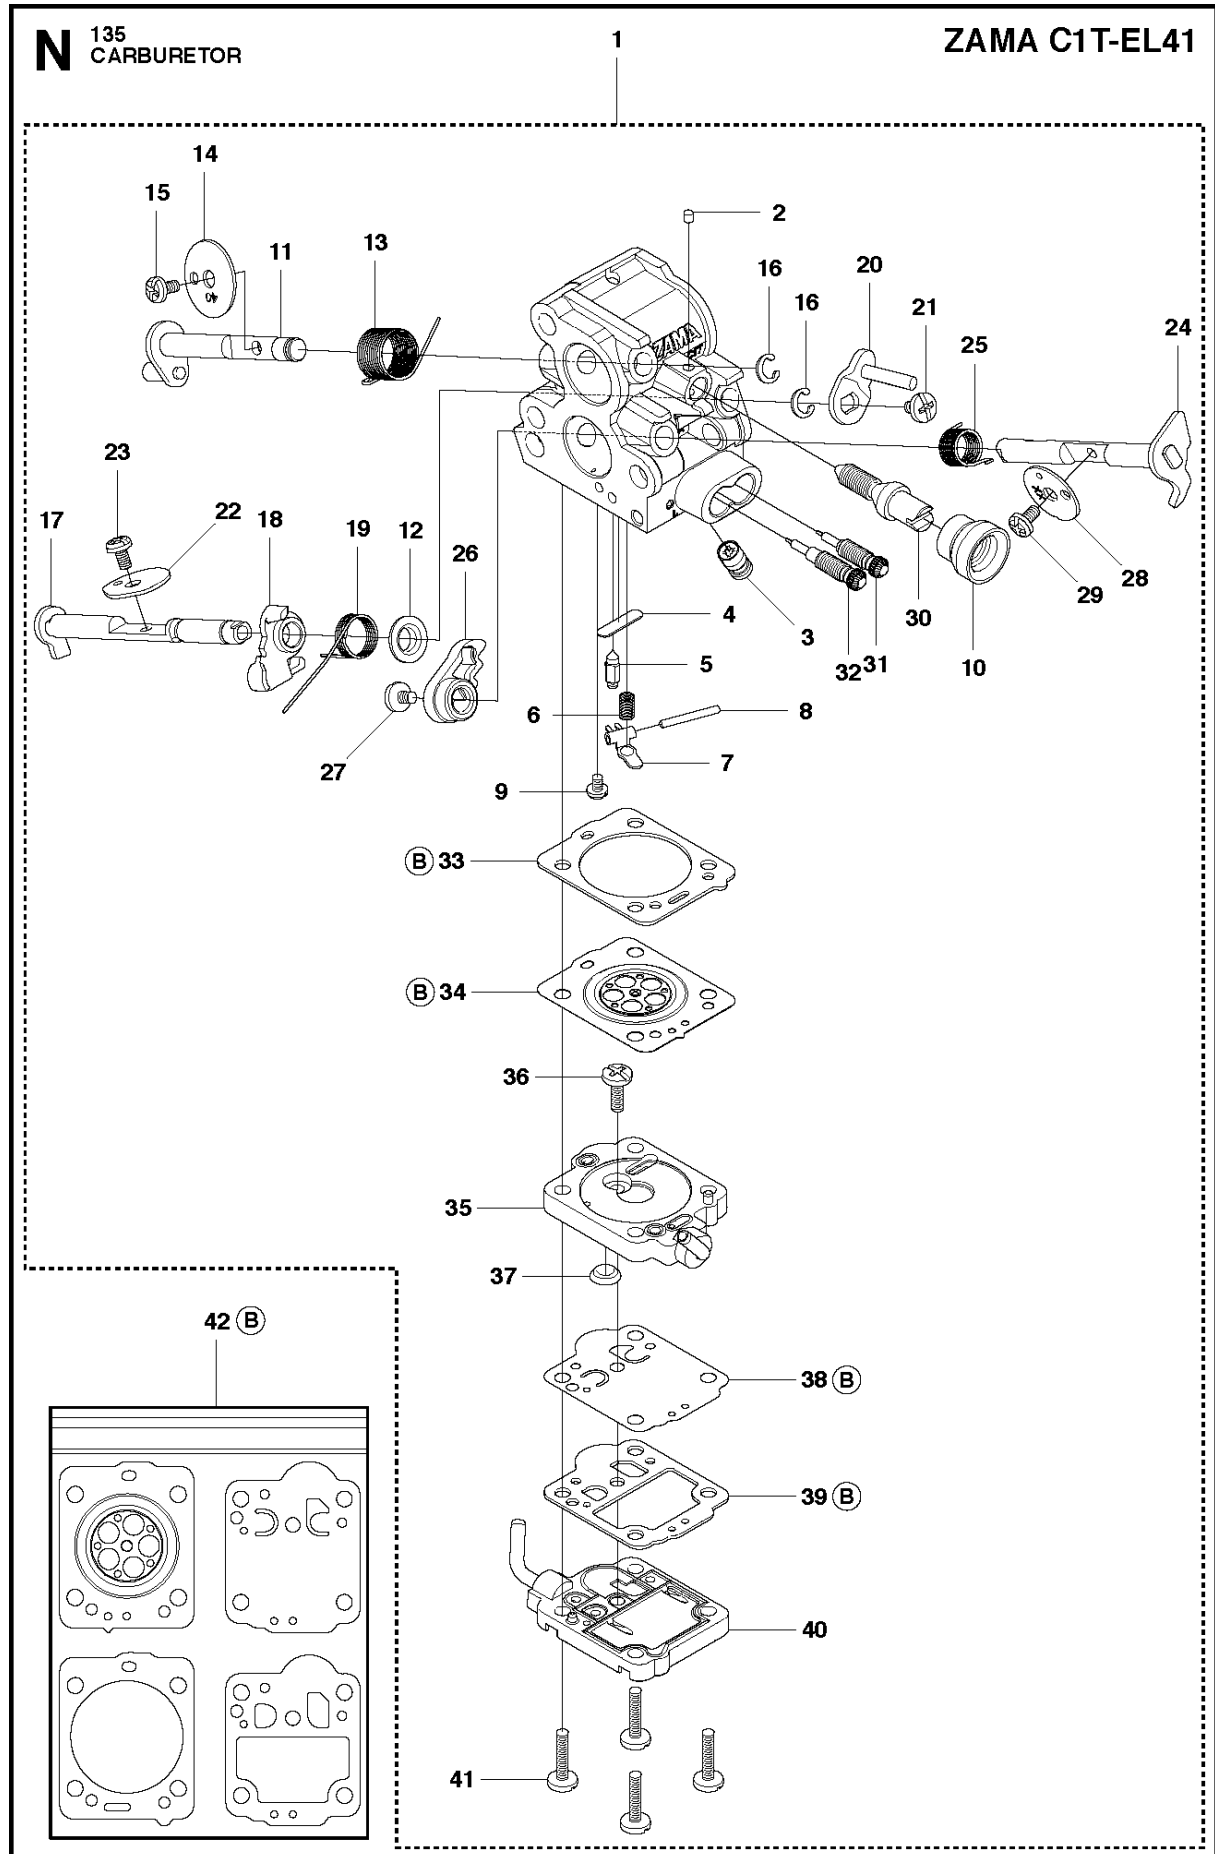

CARBURETOR

135 E from 2011310001-current

Ref	Part No	Description	Remark	QTY	KIT
1	506 45 05-01	CARBURETTOR	Zama C1T-EL41	1	
2	503 48 11-01	PIECE	Piece	1	1
3	504 02 40-01	NOZZLE ASSY	Nozzle assy	1	1
4	503 53 56-01	PLUG WELCH	Plug welch	1	1
5	503 47 97-01	VALVE	Valve	1	1
6	537 02 03-01	SPRING	Spring	1	1
7	503 66 59-01	LEVER	Lever	1	1
8	503 48 00-01	PIN RETAINING SCREW	Pin retaning screw	1	1
9	504 02 41-01	SCREW	Screw	1	1
10	505 53 52-01	HUB CAP	Cap	1	1
11	504 02 61-01	SHAFT ASSY	Shaft assy	1	1
12	505 11 07-01	COLLAR	Collar	1	1
13	504 02 85-01	SPRING	Spring	1	1
14	504 02 75-01	VALVE	Valve	1	1
15	503 48 18-01	SCREW	Screw	2	1
16	504 02 67-01	CIRCLIP	Circlip	2	1
17	504 02 62-01	SHAFT ASSY	Shaft assy	1	1
18	540 05 37-01	LEVER	Lever	1	1
19	504 02 83-01	SPRING	Spring	1	1
20	504 02 63-01	LEVER	Lever	1	1
21	503 47 90-01	SCREW	Screw	2	1
22	504 02 74-01	VALVE	Valve	1	1
23	503 48 18-01	SCREW	Screw	2	1
24	504 02 60-01	SHAFT ASSY	Shaft assy	1	1
25	504 02 84-01	SPRING	Spring	1	1
26	544 98 31-01	LEVER	Lever	1	1
27	503 47 90-01	SCREW	Screw	2	1
28	504 02 76-01	VALVE	Valve	1	1
29	503 47 92-01	SCREW	Screw	1	1
30	504 02 73-01	SCREW	Screw	1	1
31	504 90 92-01	SCREW	Screw	1	1
32	504 02 81-01	SCREW	Screw	1	1
33	504 02 43-01	GASKET	Gasket	1	1, 42
34	504 02 45-01	DIAPHRAGM	Diaphragm	1	1, 42
35	504 02 46-01	BODY	Body	1	1
36	504 02 82-01	SCREW	Screw	1	1
37	504 02 50-01	STRAINER	Strainer	1	1
38	504 02 56-01	DIAPHRAGM	Diaphragm	1	1, 42
39	504 02 57-01	GASKET	Gasket	1	1, 42
40	504 02 59-01	COVER	Cover	1	1
41	504 02 78-01	SCREW	Screw	4	1
42	504 02 86-01	GASKET KIT	Set of gaskets	1