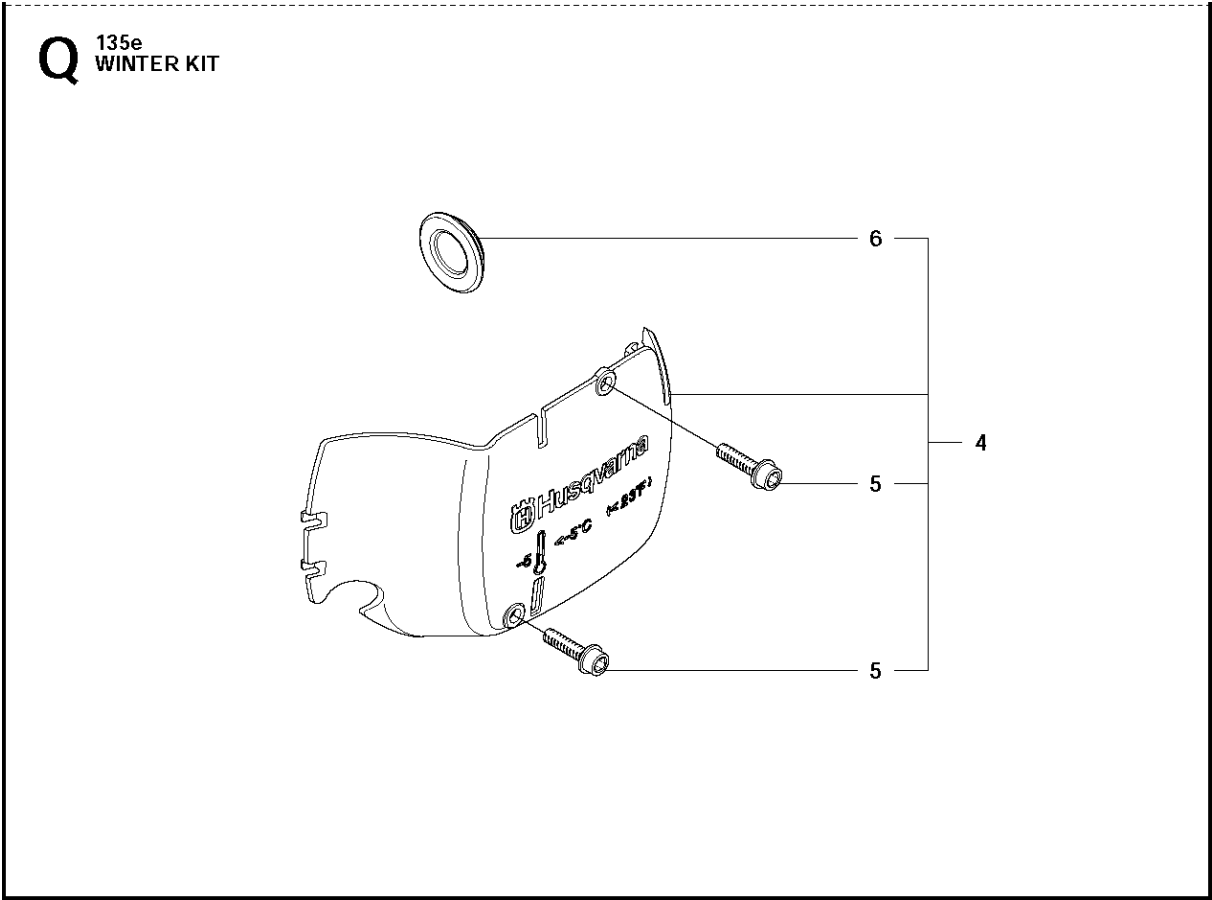

P 135
ACCESSORIES

ACCESSORIES

135 E from 20113100001-current

Ref	Part No	Description	Remark	QTY KIT
1	503 55 85-04	TOOL	Tool	1

CARBURETOR

135 E from 2011310001-current

Ref	Part No	Description	Remark	QTY	KIT
1	506 45 05-01	CARBURETTOR	Zama C1T-EL41	1	
2	503 48 11-01	PIECE	Piece	1	1
3	504 02 40-01	NOZZLE ASSY	Nozzle assy	1	1
4	503 53 56-01	PLUG WELCH	Plug welch	1	1
5	503 47 97-01	VALVE	Valve	1	1
6	537 02 03-01	SPRING	Spring	1	1
7	503 66 59-01	LEVER	Lever	1	1
8	503 48 00-01	PIN RETAINING SCREW	Pin retaning screw	1	1
9	504 02 41-01	SCREW	Screw	1	1
10	505 53 52-01	HUB CAP	Cap	1	1
11	504 02 61-01	SHAFT ASSY	Shaft assy	1	1
12	505 11 07-01	COLLAR	Collar	1	1
13	504 02 85-01	SPRING	Spring	1	1
14	504 02 75-01	VALVE	Valve	1	1
15	503 48 18-01	SCREW	Screw	2	1
16	504 02 67-01	CIRCLIP	Circlip	2	1
17	504 02 62-01	SHAFT ASSY	Shaft assy	1	1
18	540 05 37-01	LEVER	Lever	1	1
19	504 02 83-01	SPRING	Spring	1	1
20	504 02 63-01	LEVER	Lever	1	1
21	503 47 90-01	SCREW	Screw	2	1
22	504 02 74-01	VALVE	Valve	1	1
23	503 48 18-01	SCREW	Screw	2	1
24	504 02 60-01	SHAFT ASSY	Shaft assy	1	1
25	504 02 84-01	SPRING	Spring	1	1
26	544 98 31-01	LEVER	Lever	1	1
27	503 47 90-01	SCREW	Screw	2	1
28	504 02 76-01	VALVE	Valve	1	1
29	503 47 92-01	SCREW	Screw	1	1
30	504 02 73-01	SCREW	Screw	1	1
31	504 90 92-01	SCREW	Screw	1	1
32	504 02 81-01	SCREW	Screw	1	1
33	504 02 43-01	GASKET	Gasket	1	1, 42
34	504 02 45-01	DIAPHRAGM	Diaphragm	1	1, 42
35	504 02 46-01	BODY	Body	1	1
36	504 02 82-01	SCREW	Screw	1	1
37	504 02 50-01	STRAINER	Strainer	1	1
38	504 02 56-01	DIAPHRAGM	Diaphragm	1	1, 42
39	504 02 57-01	GASKET	Gasket	1	1, 42
40	504 02 59-01	COVER	Cover	1	1
41	504 02 78-01	SCREW	Screw	4	1
42	504 02 86-01	GASKET KIT	Set of gaskets	1	