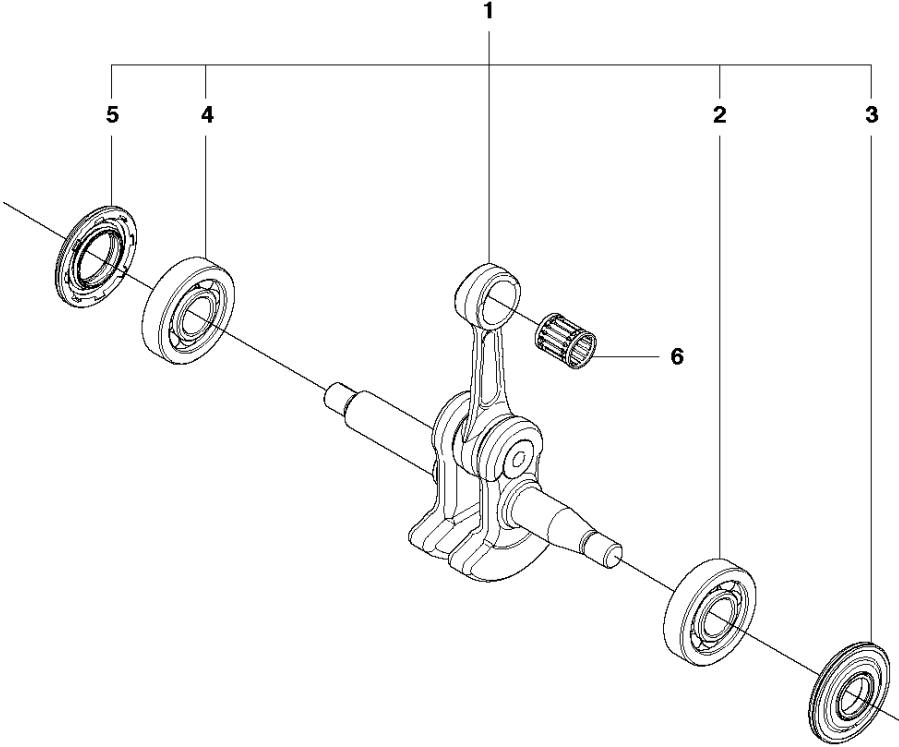

H 135
CYLINDER PISTON

11
Ⓐ 504 79 40-01
Set of gaskets

CYLINDER PISTON

135 E from 20113100001-current

Ref	Part No	Description	Remark	QTY	KIT
1	504 73 51-02	CYLINDER	Cylinder assy	1	
2	502 62 50-02	PISTON ASSY	Piston assy	1	1
3	544 40 59-01	PISTON RING	Piston ring	1	2
4	544 40 60-01	PISTON PIN	Piston pin	1	2
5	737 44 10-00	SNAP RING	Circlip	2	2
6	503 41 41-01	NEEDLE BEARING	Needle bearing	1	1
7	544 39 60-01	GASKET	Gasket, cylinder rear	1	11
8	544 39 59-01	GASKET	Gasket, cylinder front	1	11
9	725 53 33-55	SCREW IHSCM	Screw	4	
10	503 23 51-11	SPARK PLUG	Spark plug	1	
11	504 79 40-01	GASKET	Set of gaskets	1	

J 135
CRANKSHAFT

CRANKSHAFT

135 E from 20113100001-current

Ref	Part No	Description	Remark	QTY KIT	
1	544 34 38-01	CRANKSHAFT	Crankshaft	1	
2	544 24 87-02	BALL BEARING	Ball bearing 6001 OD32	1	1
3	544 25 12-01	SEALING	Sealing 12x32x3,7	1	1
4	544 24 88-02	BALL BEARING	Ball bearing 6001 OD32w	1	1
5	544 25 13-01	SEALING	Sealing 16,6x32,3,7	1	1
6	503 41 41-01	NEEDLE BEARING	Needle bearing	1	