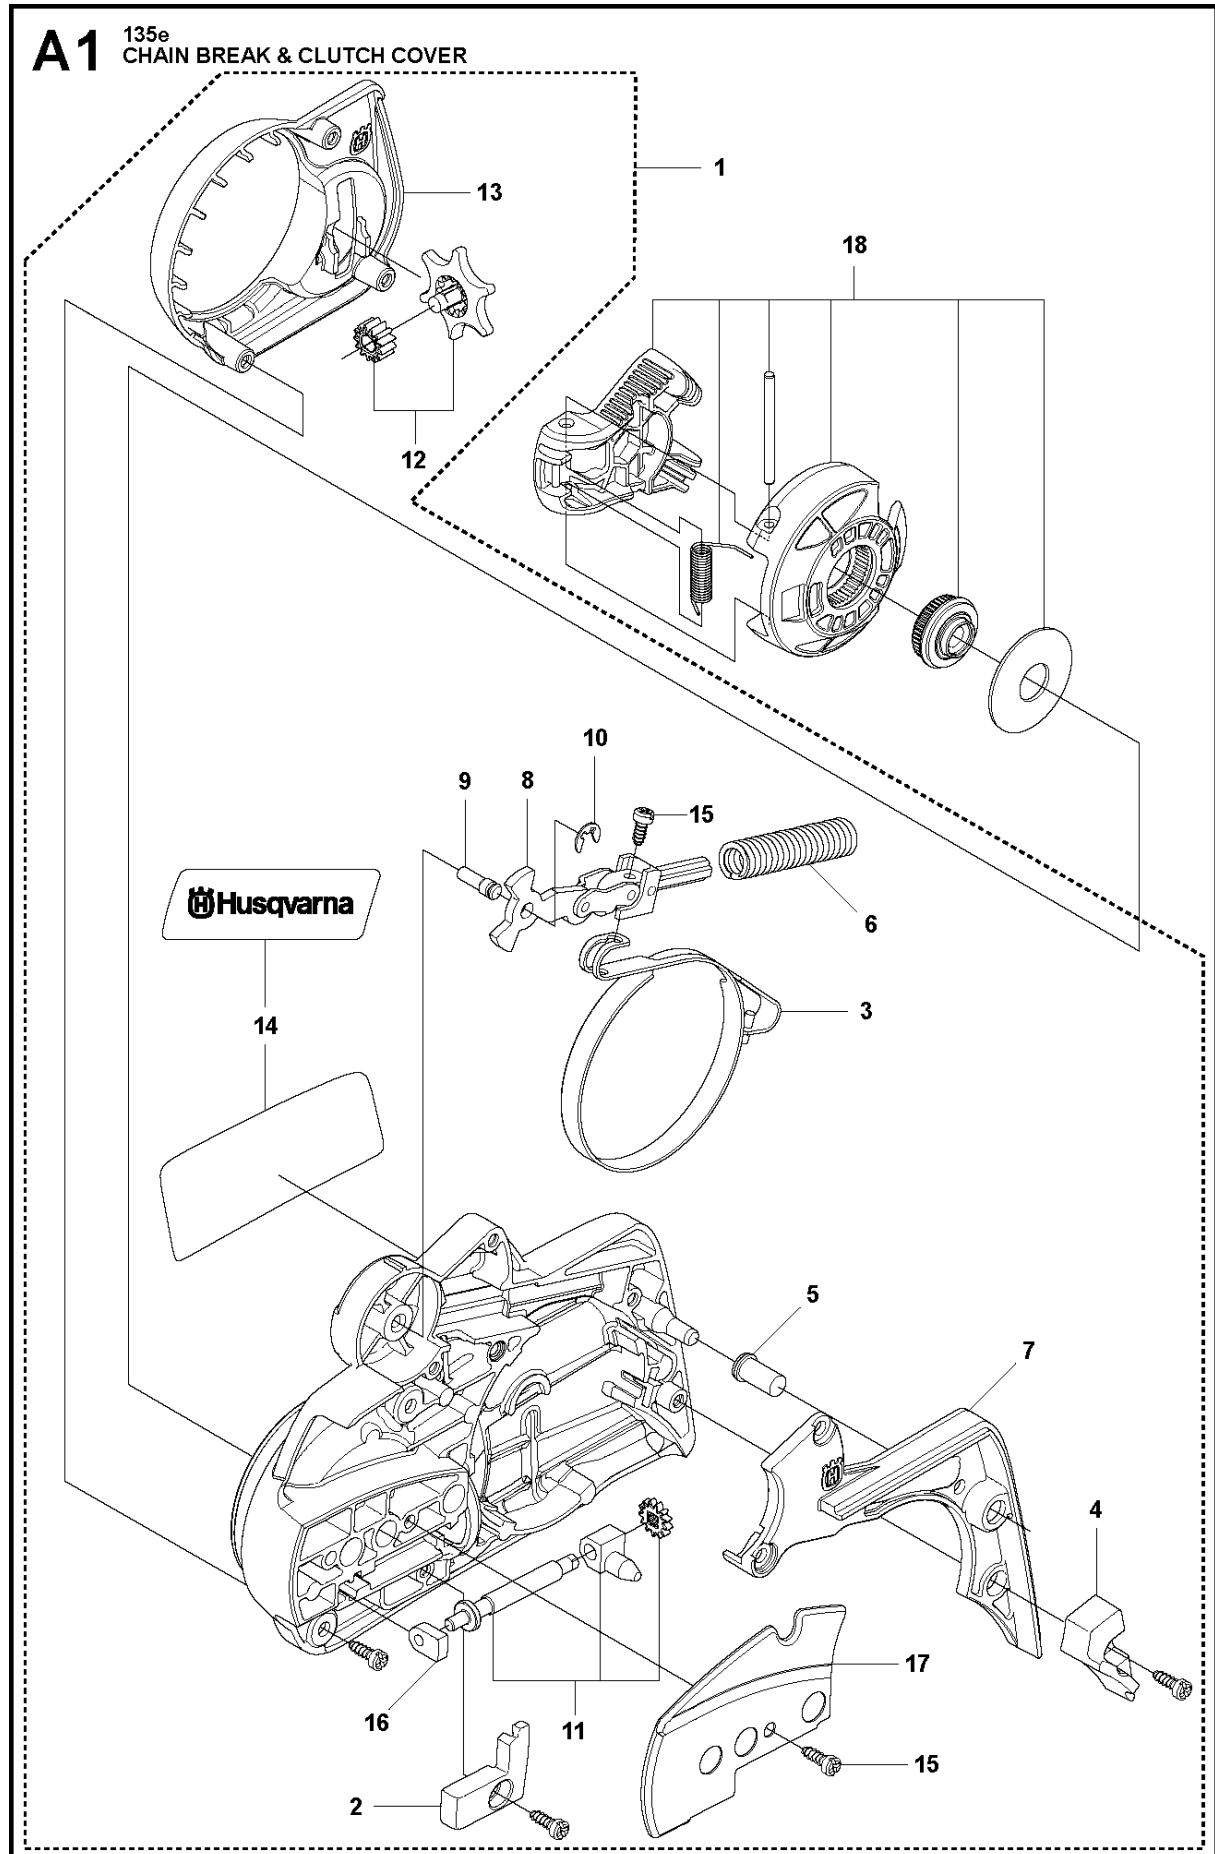

SPARE PARTS LIST

CHAIN SAWS

135 E from 20113100001-current

CHAIN BRAKE & CLUTCH COVER

135 E from 20113100001-current

Ref	Part No	Description	Remark	QTY	KIT
1	544 19 49-05	CLUTCH COVER ASSY		1	
2	504 54 28-01	COVER LID		1	1
3	544 30 60-01	BRAKE BAND ASSY		1	1
4	544 25 31-01	WEAR PROTECTION		1	1
5	503 85 52-01	GUIDE BUSHING		1	1
6	505 89 26-01	BRAKE SPRING		1	1
7	544 24 85-01	COVER LID		1	1
8	503 89 08-02	KNEE JOINT ASSY		1	1
9	503 89 29-01	PIN		1	1
10	735 31 08-20	E-CLIP		1	1
11	537 39 29-01	SCREW		1	1
12	537 34 72-01	GEAR ASSY		1	1
13	537 39 26-01	HEAT PROTECTOR		1	1
14	544 35 75-01	LABEL		1	1
15	503 21 70-10	SCREW CCRPANT		5	1
16	525 35 43-01	BEARING SLEEVE		1	1
17	505 32 10-01	WEAR PLATE		1	1
18	537 34 78-01	KNOB		1	

B 135, 135e
CLUTCH & OIL PUMP

CLUTCH & OIL PUMP

135 E from 20113100001-current

Ref	Part No	Description	Remark	QTY	KIT
1	530 01 49-49	CLUTCH	Clutch assy	1	
2	530 09 41-88	SPRING	Clutch spring	1	1
3	578 25 71-01	CLUTCH DRUM ASSY	Clutch drum assy	1	
4	503 53 92-01	NEEDLE BEARING	Needle bearing	1	3
5	544 21 24-01	WORM GEAR	Worm gear	1	
6	540 05 79-01	PUMP PISTON	Pump piston	1	
7	537 15 48-01	PUMP CYLINDER	Pump cylinder	1	
8	544 08 42-01	OIL HOSE	Oil hose	1	
9	530 01 56-11	WASHER		1	

C 135
CYLINDER COVER

CYLINDER COVER

135 E from 20113100001-current

Ref	Part No	Description	Remark	QTY KIT	
1	504 79 02-01	CYLINDER COVER ASSY	Cylinder cover kpl	1	
2	522 73 60-01	LABEL	Start reminder, label	1	1
3	503 89 47-01	SNAP LOCKING	Snap	3	