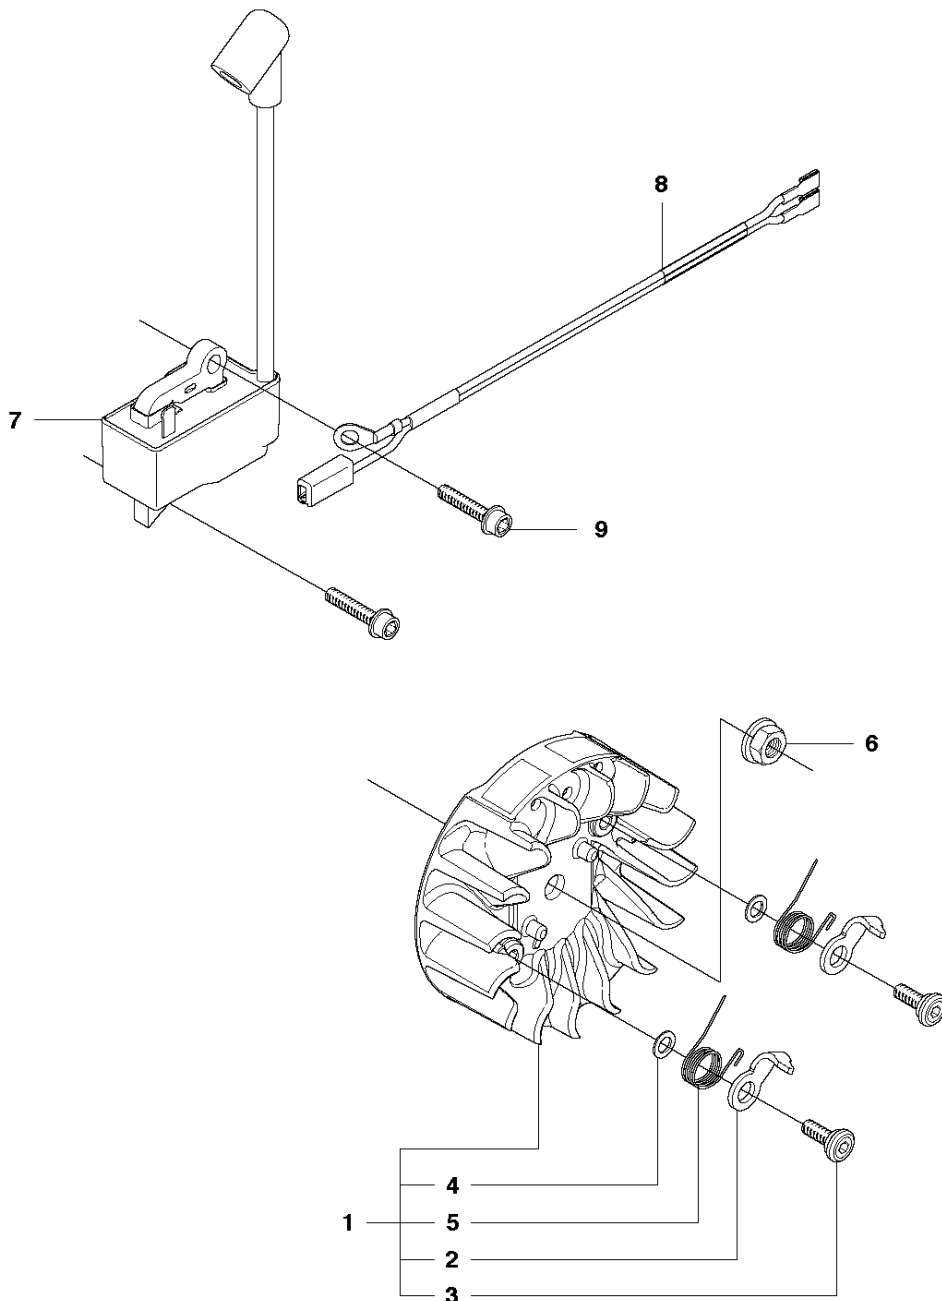

E 135
IGNITION SYSTEM

IGNITION SYSTEM

135 E from 20113100001-current

Ref	Part No	Description	Remark	QTY	KIT
1	544 87 42-02	FLYWHEEL ASSY	Flywheel assy	1	
2	537 24 56-01	STARTER PAWL	Starter pawl	2	1
3	501 81 99-03	SCREW	Screw	2	1
4	503 23 00-42	WASHER	Washer steel	2	1
5	529 27 11-01	SPRING	Spring	2	1
6	503 22 04-01	NUT	Nut	1	
7	576 70 56-02	IGNITION MODULE	Ignition module	1	
8	510 10 14-01	WIRING ASSY	Wiring assy	1	
9	503 20 02-20	SCREW IHSCFM	Screw IHSCFM	2