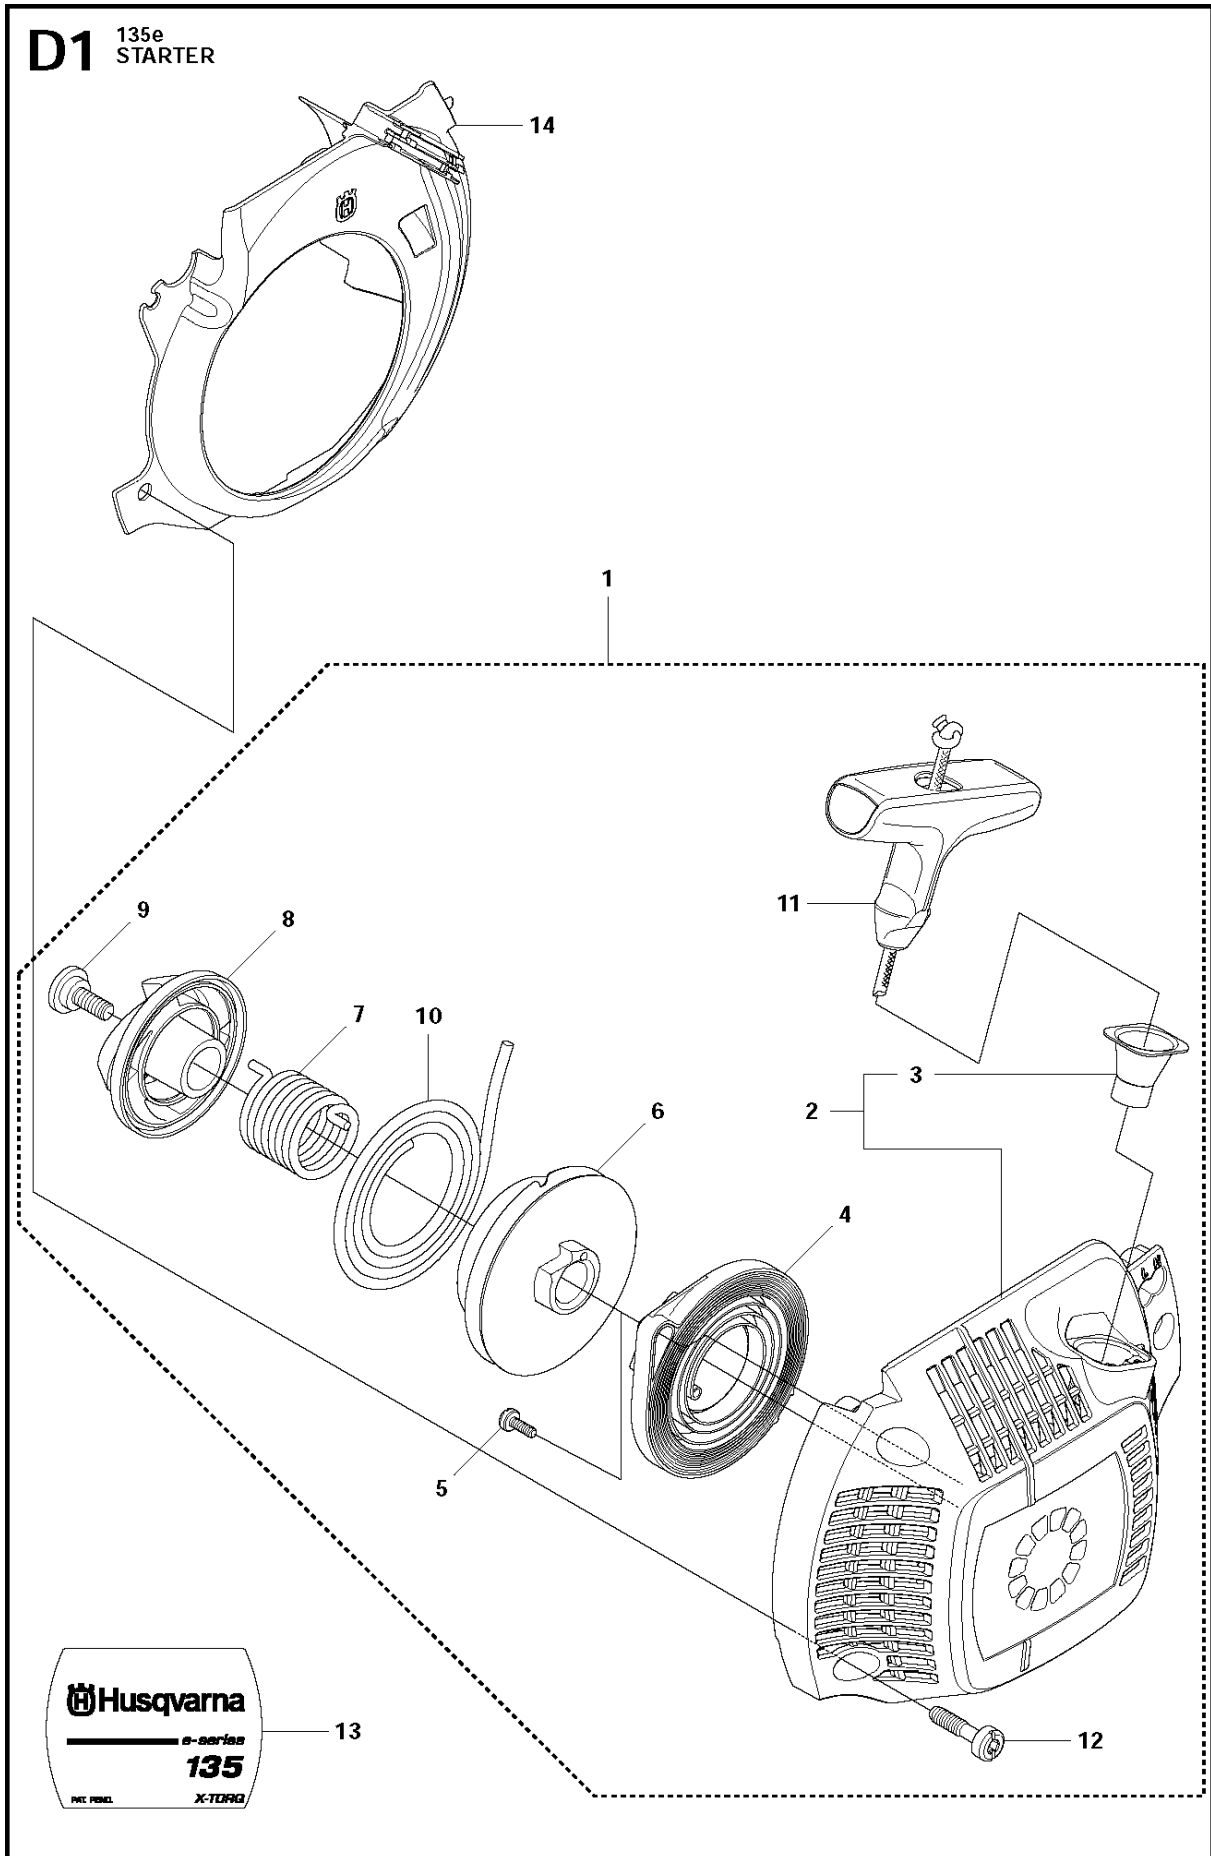

D1 135e
STARTER

STARTER

135 E from 20113100001-current

Ref	Part No	Description	Remark	QTY KIT	
1	544 28 70-02	STARTER ASSY			
2	544 28 69-01	STARTER HOUSING		1	1
3	537 28 32-01	SLEEVE		1	1
4	540 05 75-02	SPRING CASSETTE ASSY		1	1
5	503 21 28-10	SCREW CCRPANT		2	1
6	537 42 32-01	STARTER PULLEY		1	1
7	505 64 73-01	SPRING		1	1
8	537 42 33-01	DRIVER		1	1
9	537 42 66-01	SCREW		1	1
10	505 30 51-25	STARTER CORD		1	1
11	537 23 25-01	STARTER HANDLE		1	1
12	503 21 73-21	SCREW		4	1
13	544 46 36-04	LABEL		1	
14	544 19 71-02	AIR CONDUCTOR		1