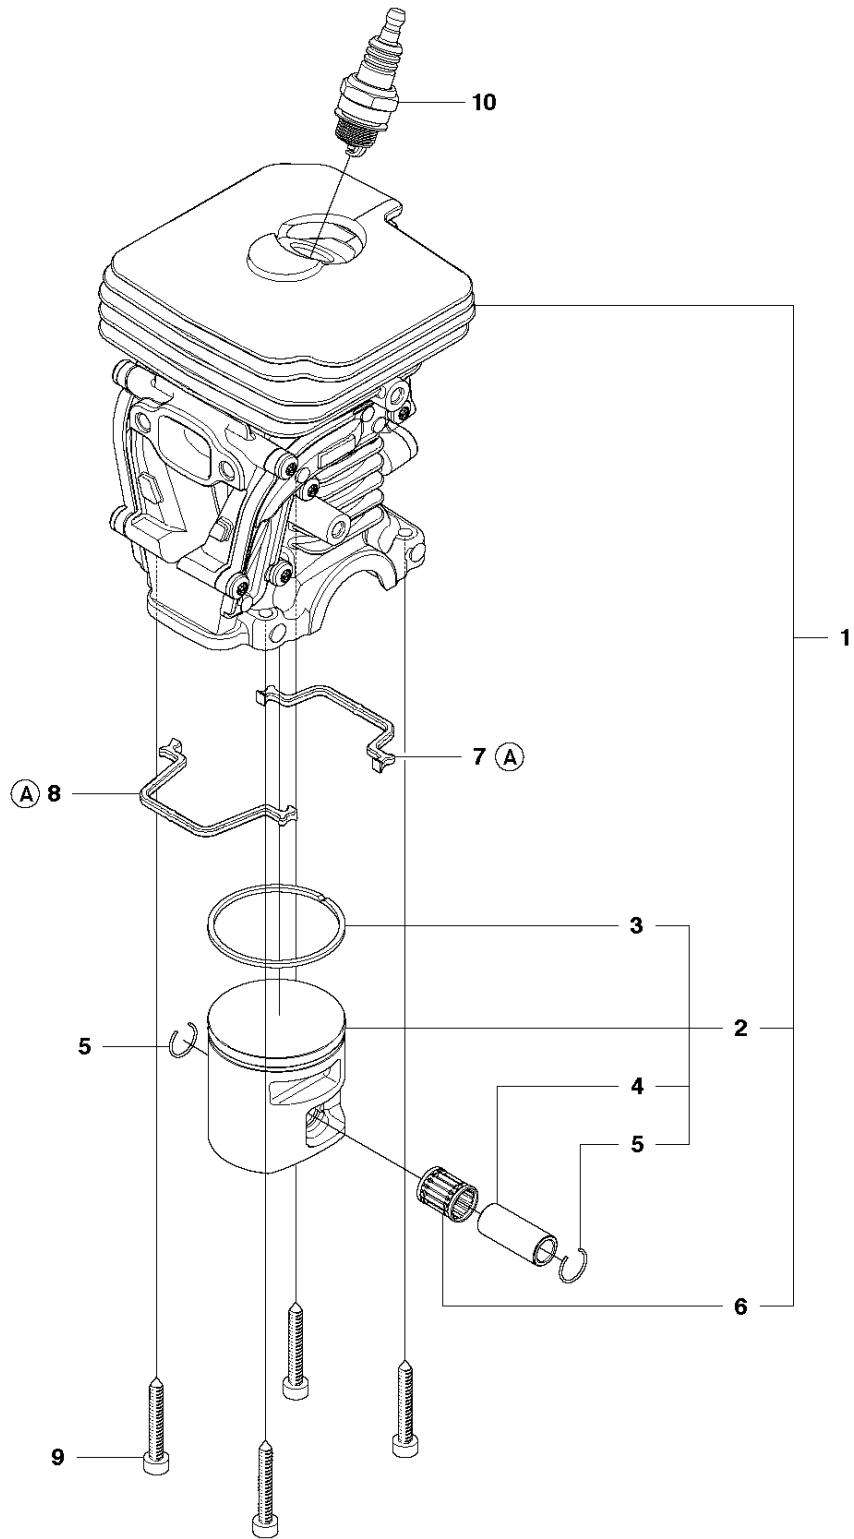

G 135
CARBURETOR & AIR FILTER

CARBURETOR & AIR FILTER

135 E from 20113100001-current

Ref	Part No	Description	Remark	QTY	KIT
1	504 72 47-01	INSULATION WALL	Insulation wall assy	1	
2	504 72 45-01	INSULATION WALL	Insulation wall rubber	1	1
3	504 72 44-01	INSULATION WALL	Inulation wall plastic	1	1
4	504 20 12-01	INLET PIPE	Inlet pipe	1	
5	503 20 02-16	SCREW IHSCFM	Screw	4	
6	506 45 05-01	CARBURETTOR	Carburettor	1	
7	544 28 44-01	THROTTLE ROD ASSY	Throttle rod assy	1	
8	544 97 64-01	FILTER HOLDER	Filter holder assy	1	
9	544 39 26-01	SHACKLE	Shackle	1	8
10	504 71 25-01	GUIDE	Guide sliding shoe	1	
11	544 84 43-02	CONTROL	Control assy	1	
12	544 97 66-01	SCREW	Screw	1	11
13	503 20 02-40	SCREW IHSCFM	Screw	3	
14	544 80 54-02	AIR FILTER	Air filter assy (44 micron)	1	
14	544 80 54-03	AIR FILTER	Air filter assy (felt)	1	
15	503 93 66-01	PURGE	Air purge	1	
16	544 40 19-01	HOSE	Hose, airpurge suction	1	

H 135
CYLINDER PISTON

11
Ⓐ 504 79 40-01
Set of gaskets

CYLINDER PISTON

135 E from 20113100001-current

Ref	Part No	Description	Remark	QTY	KIT
1	504 73 51-02	CYLINDER	Cylinder assy	1	
2	502 62 50-02	PISTON ASSY	Piston assy	1	1
3	544 40 59-01	PISTON RING	Piston ring	1	2
4	544 40 60-01	PISTON PIN	Piston pin	1	2
5	737 44 10-00	SNAP RING	Circlip	2	2
6	503 41 41-01	NEEDLE BEARING	Needle bearing	1	1
7	544 39 60-01	GASKET	Gasket, cylinder rear	1	11
8	544 39 59-01	GASKET	Gasket, cylinder front	1	11
9	725 53 33-55	SCREW IHSCM	Screw	4	
10	503 23 51-11	SPARK PLUG	Spark plug	1	
11	504 79 40-01	GASKET	Set of gaskets	1	