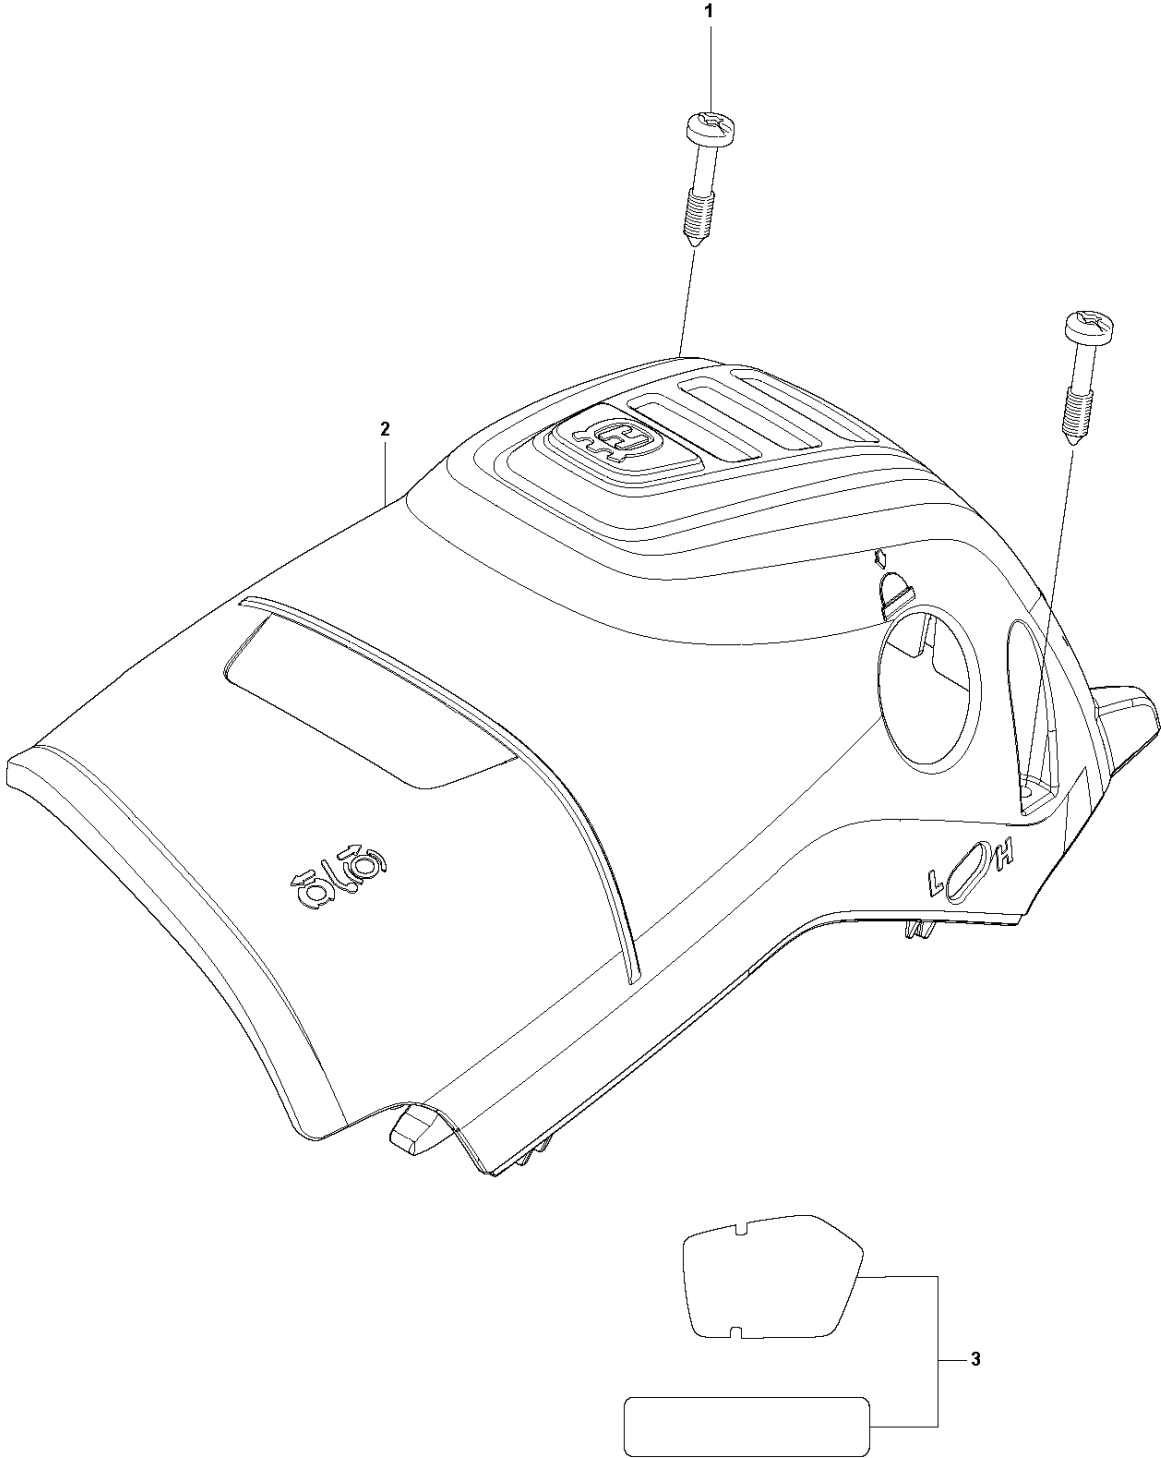

E 135 Mark II
CRANKSHAFT

CRANKSHAFT

135 Mark II

Ref	Part No	Description	Remark	QTY KIT
1	588 61 96-01	CRANKSHAFT ASSY		1
2	591 46 54-01	BEARING KIT	CRANKSHAFT SEAL & BEARING	1
3	595 31 41-01	SEAL		2

F 135 Mark II
CYLINDER COVER