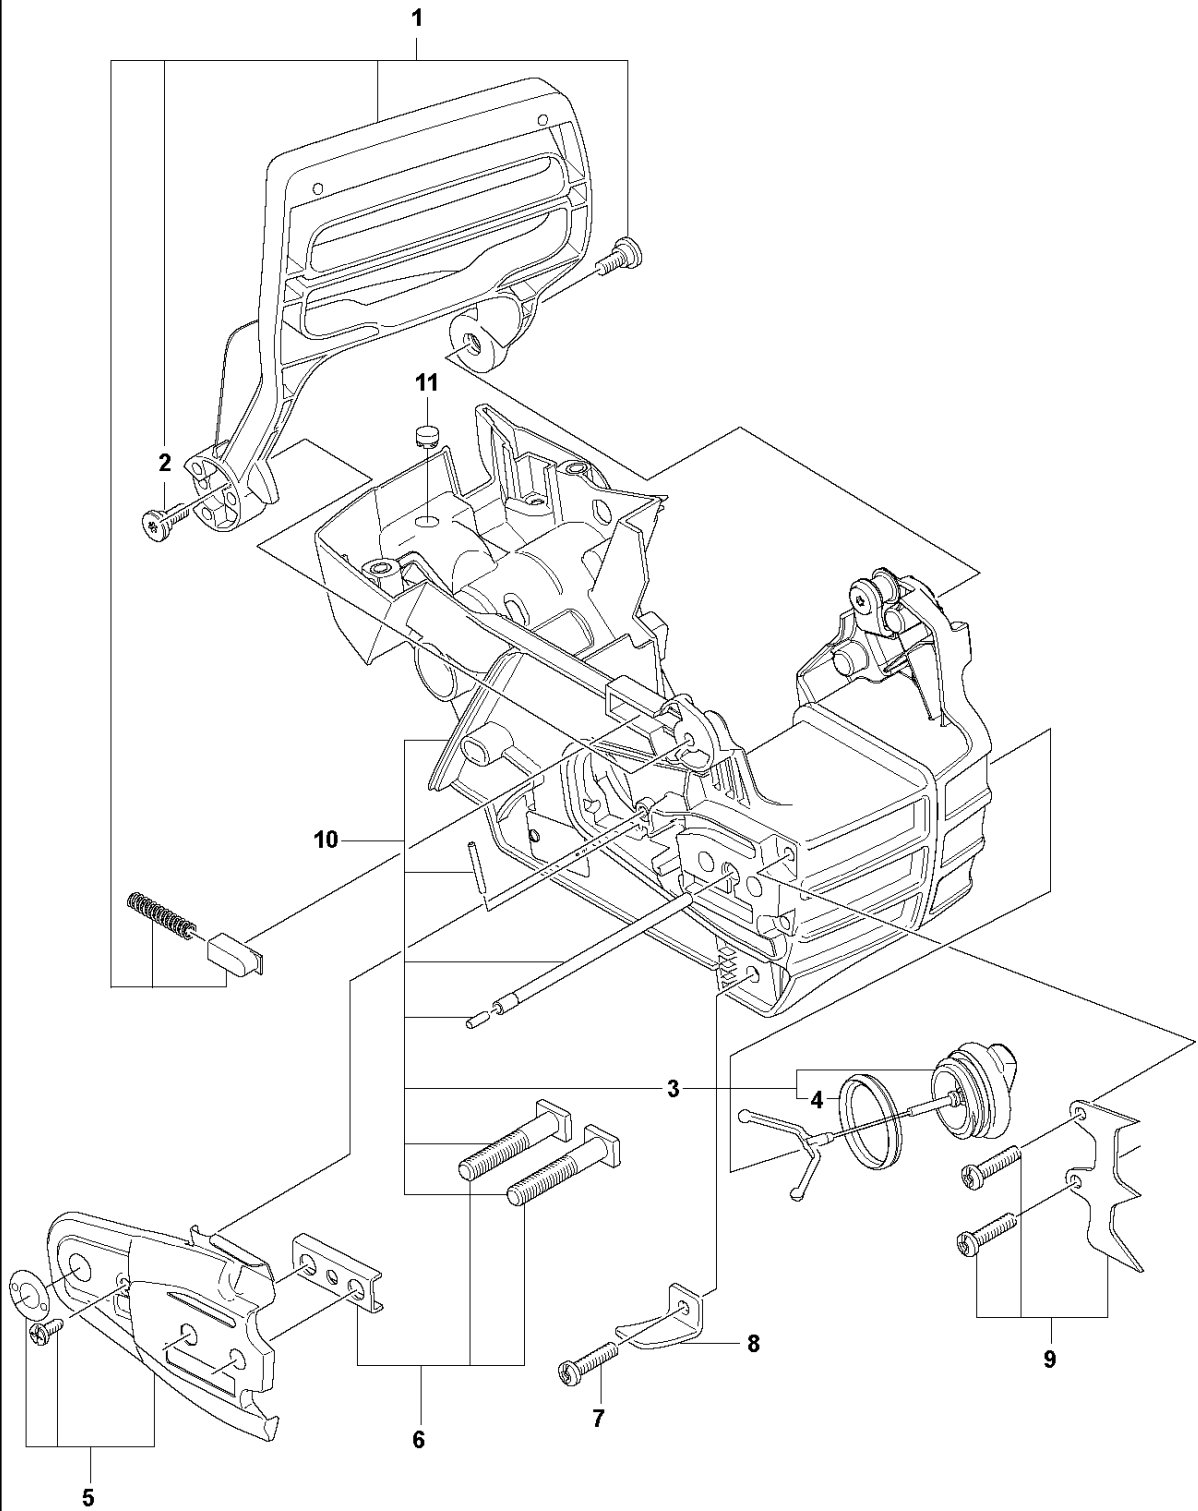

SPARE PARTS LIST

CHAIN SAWS

135 Mark II

A 135 Mark II
CARBURETOR & AIR FILTER

CARBURETOR & AIR FILTER

135 Mark II

Ref	Part No	Description	Remark	QTY KIT
1	591 46 39-01	INLET	Intake Boot	1
2	591 46 44-01	SERVICE KIT	Insulation Wall	1
3	591 46 45-01	SERVICE KIT	Filter Holder	1
4	501 74 94-01	VALVE ASSY		1
5	589 28 92-01	FLANGE		1
6	588 24 79-01	CARBURETTOR		1
6	593 81 81-01	CARBURETTOR	RUSSIA & LATIN AMERICA ONLY	1
	599 60 42-01	CARBURETOR REPAIR KIT (RUIXING)		1
7	588 22 93-01	AIR FILTER	Mesh Filter	1
8	588 22 93-02	AIR FILTER	Non-Woven Filter	1
9	503 21 70-10	SCREW CCRPANT		2
10	530 01 61-01	NUT		2
11	503 93 66-01	PURGE		1

B 135 Mark II
CHAIN BRAKE & CLUTCH COVER

CHAIN BRAKE & CLUTCH COVER

135 Mark II

Ref	Part No	Description	Remark	QTY	KIT
1	591 46 47-02	SERVICE KIT	Service kit Clutch Cover	1	
2	591 46 46-02	SERVICE KIT	Bar Adjuster	1	1
3	582 64 76-01	GUIDE PLATE		1	1
4	590 43 96-01	GUIDE BUSHING		1	1
5	544 30 60-01	BRAKE BAND ASSY		1	1
6	530 01 59-17	NUT		2	

C 135 Mark II
CLUTCH & OIL PUMP

CLUTCH & OIL PUMP

135 Mark II

Ref	Part No	Description	Remark	QTY	KIT
1	591 46 68-01	SERVICE KIT	OIL PUMP	1	
2	579 62 15-01	WASHER		1	
3	582 59 84-01	CLUTCH DRUM ASSY		1	
4	530 01 56-11	WASHER		1	
5	530 09 41-88	SPRING		1	6
6	530 01 49-49	CLUTCH		1	

D 135 Mark II
CRANKCASE

CRANKCASE

135 Mark II

Ref	Part No	Description	Remark	QTY	KIT
1	591 46 48-01	SERVICE KIT	Hand Guard	1	
2	545 12 73-01	BOSS	SCREW	2	1
3	544 11 12-03	TANK CAP ASSY		1	10
4	589 24 11-01	GASKET		1	3
5	591 46 49-01	SERVICE KIT	Bar Plate	1	
6	591 46 50-01	SERVICE KIT	Bar Bolt	1	
7	530 01 64-32	SCREW		1	
8	530 02 98-50	CHAIN CATCHER		1	
9	530 01 43-81	FELLING DOG	Spike Assembly Kit	1	
10	591 46 53-01	SERVICE KIT	Chassis	1	
11	540 05 73-01	SUPPORT		1	