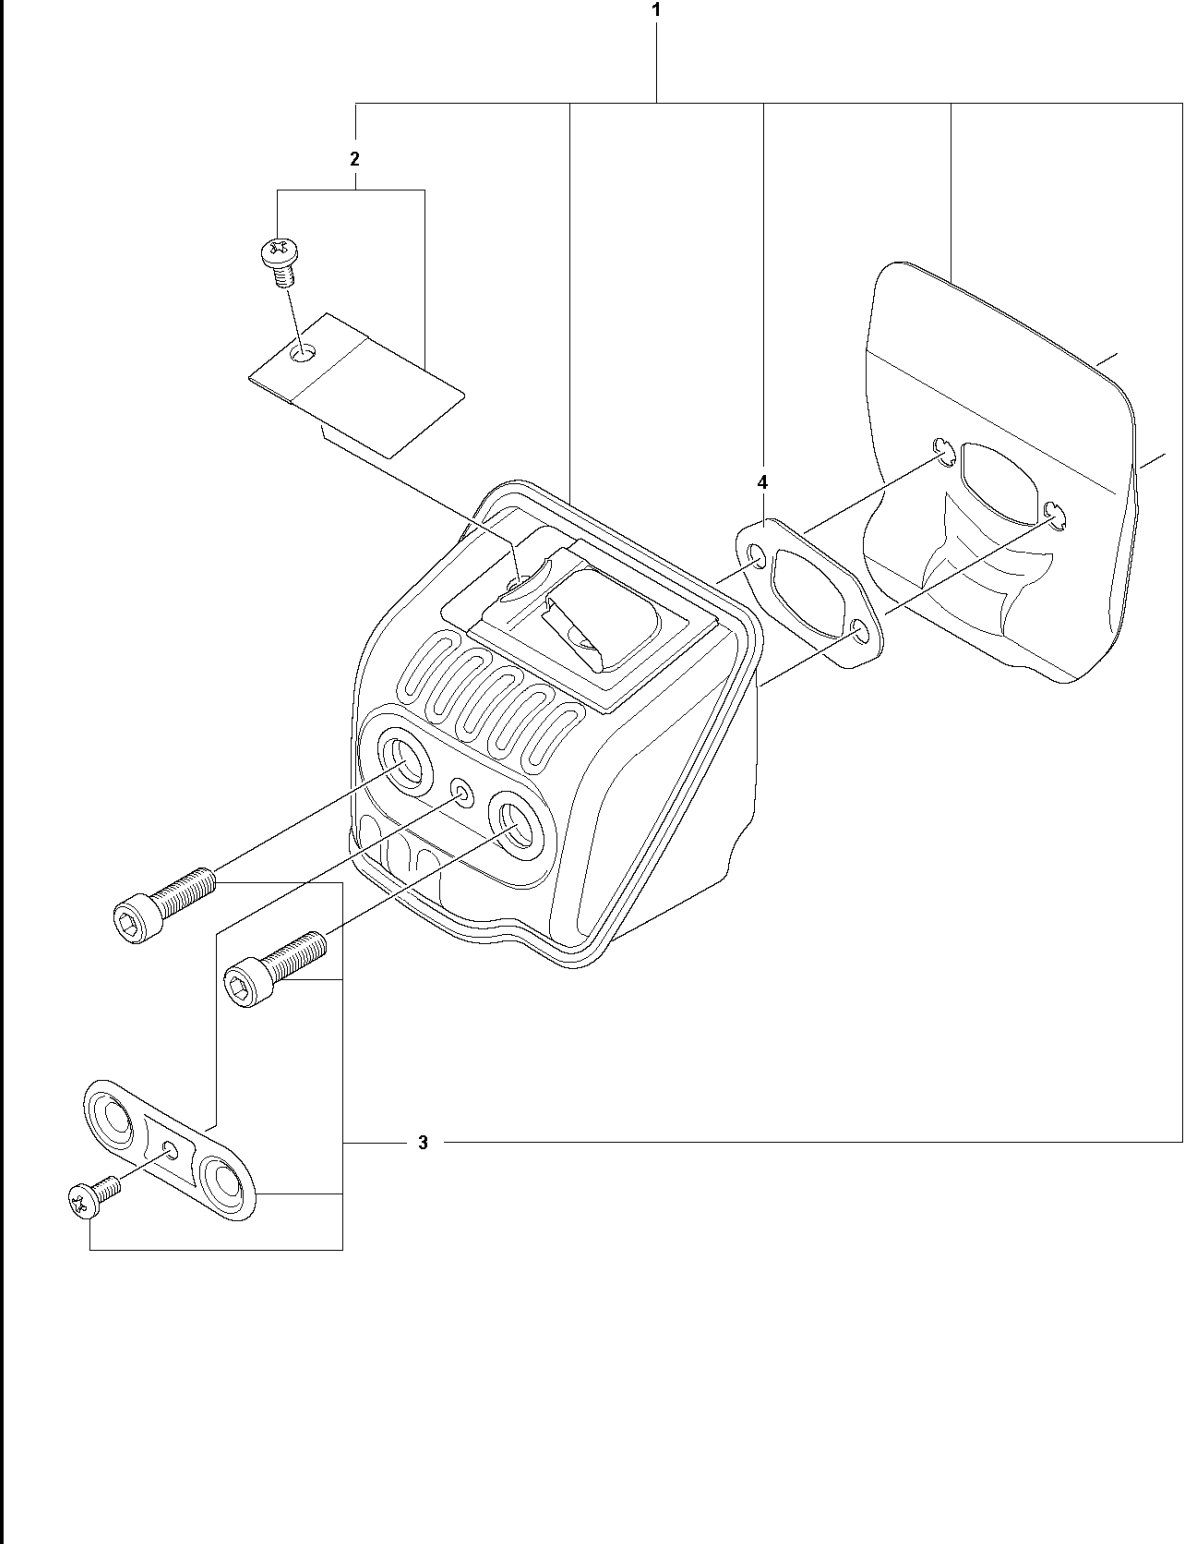

K 135 Mark II
MUFFLER

MUFFLER

135 Mark II

Ref	Part No	Description	Remark	QTY KIT
1	501 26 62-03	MUFFLER ASSY	Kit	1
2	591 17 55-01	SERVICE KIT	Spark Arrester	1
3	591 17 46-01	SCREW KIT	MUFFLER	1
4	501 61 95-01	GASKET		1