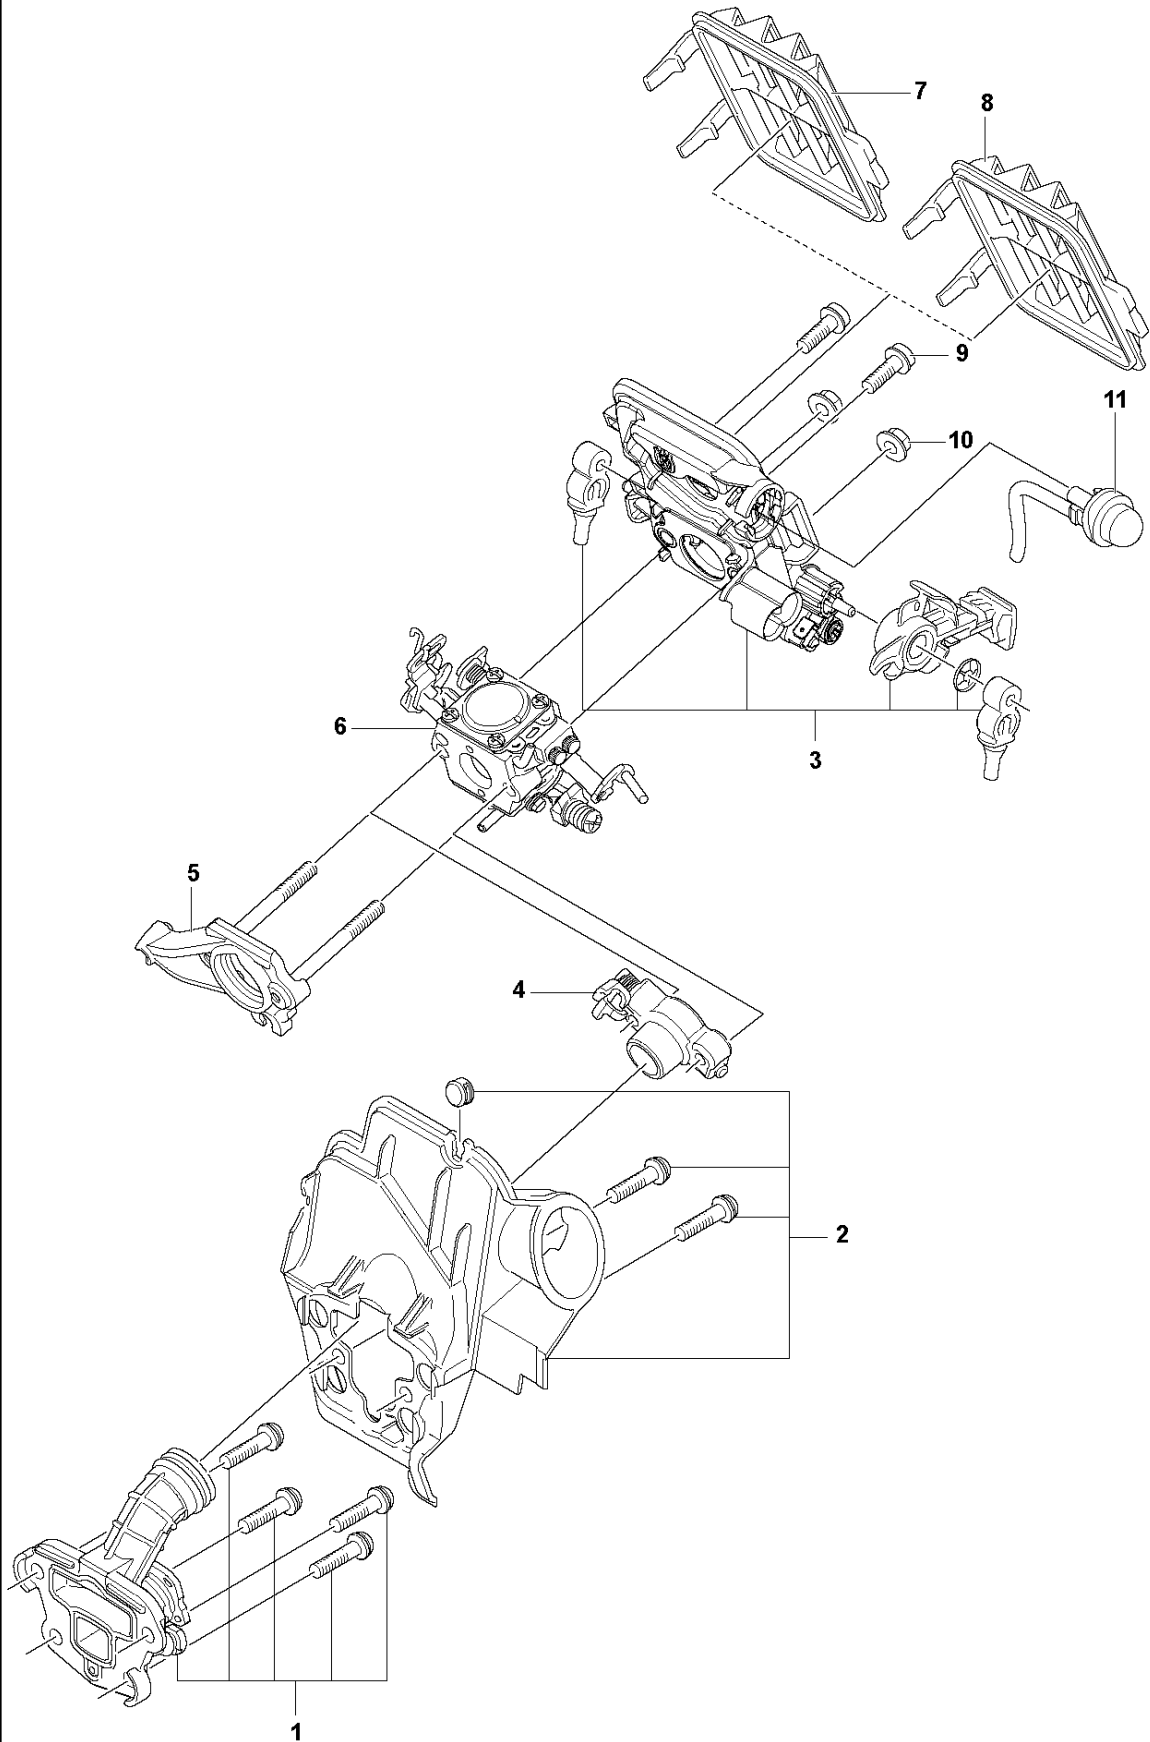

SPARE PARTS LIST

CHAIN SAWS

135 Mark II

A 135 Mark II
CARBURETOR & AIR FILTER

CARBURETOR & AIR FILTER

135 Mark II

Ref	Part No	Description	Remark	QTY KIT
1	591 46 39-01	INLET	Intake Boot	1
2	591 46 44-01	SERVICE KIT	Insulation Wall	1
3	591 46 45-01	SERVICE KIT	Filter Holder	1
4	501 74 94-01	VALVE ASSY		1
5	589 28 92-01	FLANGE		1
6	588 24 79-01	CARBURETTOR		1
6	593 81 81-01	CARBURETTOR	RUSSIA & LATIN AMERICA ONLY	1
	599 60 42-01	CARBURETOR REPAIR KIT (RUIXING)		1
7	588 22 93-01	AIR FILTER	Mesh Filter	1
8	588 22 93-02	AIR FILTER	Non-Woven Filter	1
9	503 21 70-10	SCREW CCRPANT		2
10	530 01 61-01	NUT		2
11	503 93 66-01	PURGE		1

B 135 Mark II
CHAIN BRAKE & CLUTCH COVER

CHAIN BRAKE & CLUTCH COVER

135 Mark II

Ref	Part No	Description	Remark	QTY	KIT
1	591 46 47-02	SERVICE KIT	Service kit Clutch Cover	1	
2	591 46 46-02	SERVICE KIT	Bar Adjuster	1	1
3	582 64 76-01	GUIDE PLATE		1	1
4	590 43 96-01	GUIDE BUSHING		1	1
5	544 30 60-01	BRAKE BAND ASSY		1	1
6	530 01 59-17	NUT		2	

C 135 Mark II
CLUTCH & OIL PUMP

CLUTCH & OIL PUMP

135 Mark II

Ref	Part No	Description	Remark	QTY	KIT
1	591 46 68-01	SERVICE KIT	OIL PUMP	1	
2	579 62 15-01	WASHER		1	
3	582 59 84-01	CLUTCH DRUM ASSY		1	
4	530 01 56-11	WASHER		1	
5	530 09 41-88	SPRING		1	6
6	530 01 49-49	CLUTCH		1	

D 135 Mark II
CRANKCASE

CRANKCASE

135 Mark II

Ref	Part No	Description	Remark	QTY	KIT
1	591 46 48-01	SERVICE KIT	Hand Guard	1	
2	545 12 73-01	BOSS	SCREW	2	1
3	544 11 12-03	TANK CAP ASSY		1	10
4	589 24 11-01	GASKET		1	3
5	591 46 49-01	SERVICE KIT	Bar Plate	1	
6	591 46 50-01	SERVICE KIT	Bar Bolt	1	
7	530 01 64-32	SCREW		1	
8	530 02 98-50	CHAIN CATCHER		1	
9	530 01 43-81	FELLING DOG	Spike Assembly Kit	1	
10	591 46 53-01	SERVICE KIT	Chassis	1	
11	540 05 73-01	SUPPORT		1	