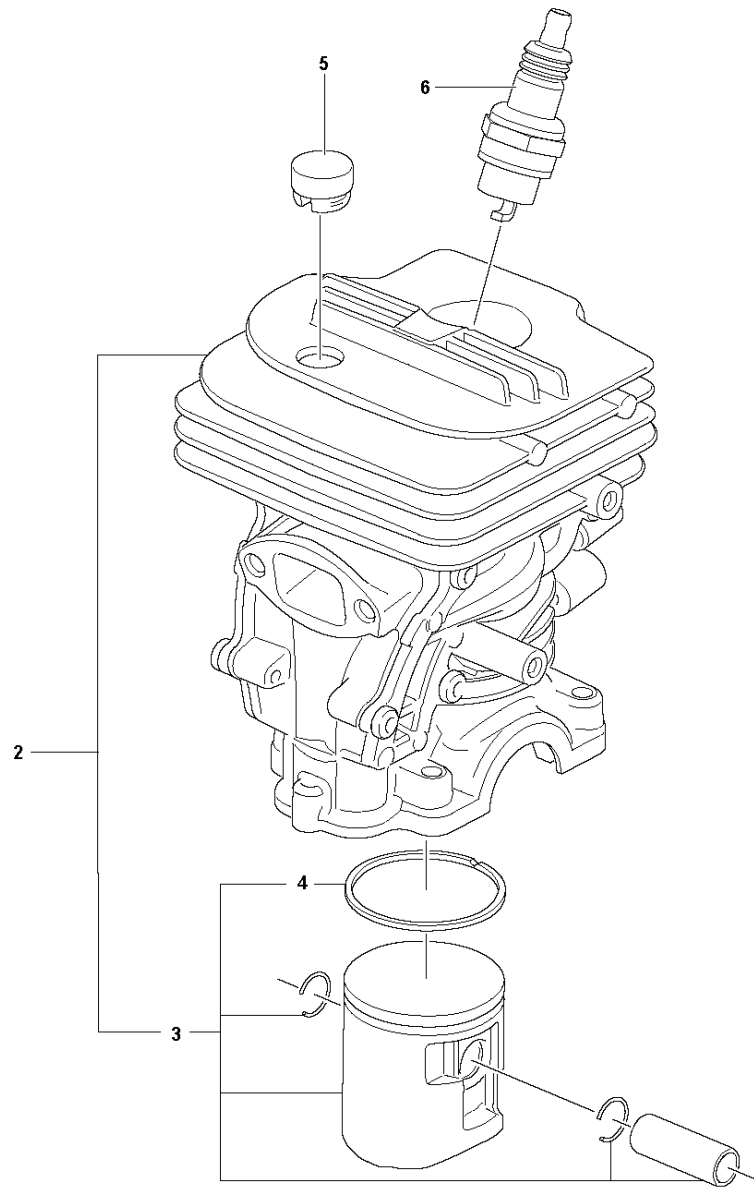

G 135 Mark II
CYLINDER PISTON

CYLINDER PISTON

135 Mark II

Ref	Part No	Description	Remark	QTY	KIT
1	591 46 56-01	SERVICE KIT	Cylinder Bolt	1	
2	591 46 57-01	SERVICE KIT	Cylinder & Piston	1	
3	591 46 57-02	SERVICE KIT	Piston Kit	1	2
4	585 04 06-01	PISTON RING		1	2,3
5	590 40 99-01	SUPPORT		1	
6	503 23 51-11	SPARK PLUG	NGK BPMR7A	1