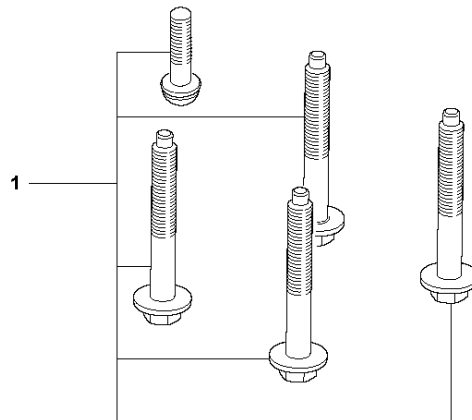

B 135 Mark II
CHAIN BRAKE & CLUTCH COVER

CHAIN BRAKE & CLUTCH COVER

135 Mark II

Ref	Part No	Description	Remark	QTY	KIT
1	591 46 47-02	SERVICE KIT	Service kit Clutch Cover	1	
2	591 46 46-02	SERVICE KIT	Bar Adjuster	1	1
3	582 64 76-01	GUIDE PLATE		1	1
4	590 43 96-01	GUIDE BUSHING		1	1
5	544 30 60-01	BRAKE BAND ASSY		1	1
6	530 01 59-17	NUT		2	

E 135 Mark II
CRANKSHAFT

CRANKSHAFT

135 Mark II

Ref	Part No	Description	Remark	QTY KIT
1	588 61 96-01	CRANKSHAFT ASSY		1
2	591 46 54-01	BEARING KIT	CRANKSHAFT SEAL & BEARING	1
3	595 31 41-01	SEAL		2

F 135 Mark II
CYLINDER COVER

CYLINDER COVER

135 Mark II

Ref	Part No	Description	Remark	QTY KIT
1	503 20 34-76	SCREW		3
2	596 39 48-01	COVER	CYLINDER	1
3	591 46 55-02	SERVICE KIT	DECAL KIT	1

G 135 Mark II
CYLINDER PISTON

CYLINDER PISTON