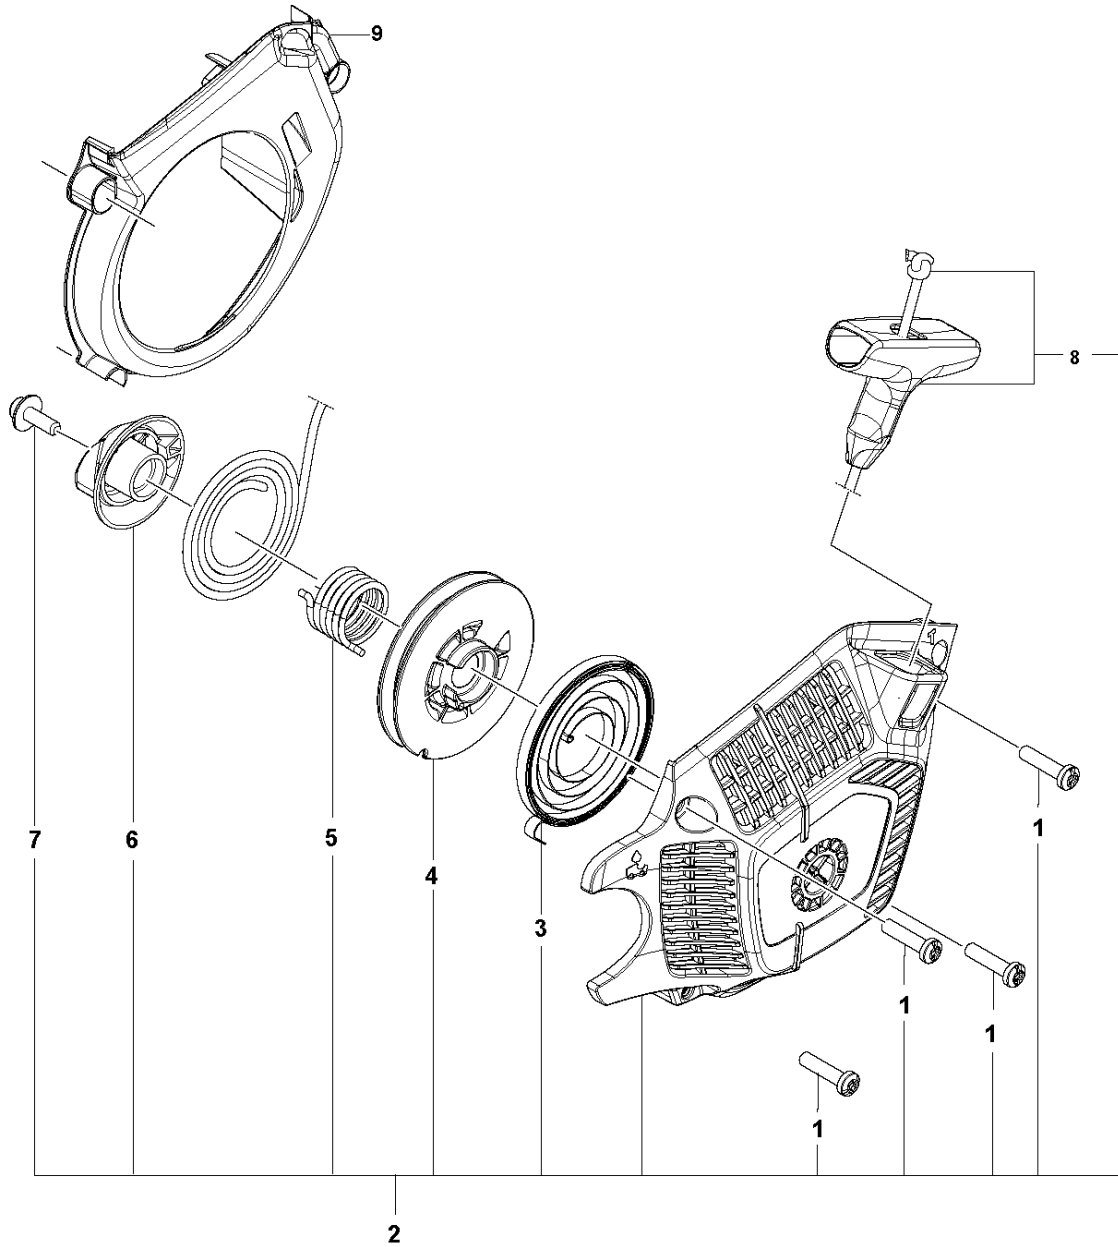

L 135 Mark II
STARTER

STARTER

135 Mark II

Ref	Part No	Description	Remark	QTY	KIT
1	530 01 64-01	SCREW		4	2
2	591 46 67-02	STARTER ASSY	Kit	1	
3	576 65 78-01	SPRING		1	2
4	593 16 76-01	PULLEY		1	2
5	593 16 81-01	SPRING		1	2
6	597 62 17-01	STARTER	HUB	1	2
7	530 01 59-20	SCREW		1	2
8	545 01 00-10	HANDLE	Handle & Rope	1	1
9	588 97 06-01	BAFFLE		1	
10	591 46 55-02	SERVICE KIT	DECAL KIT	1