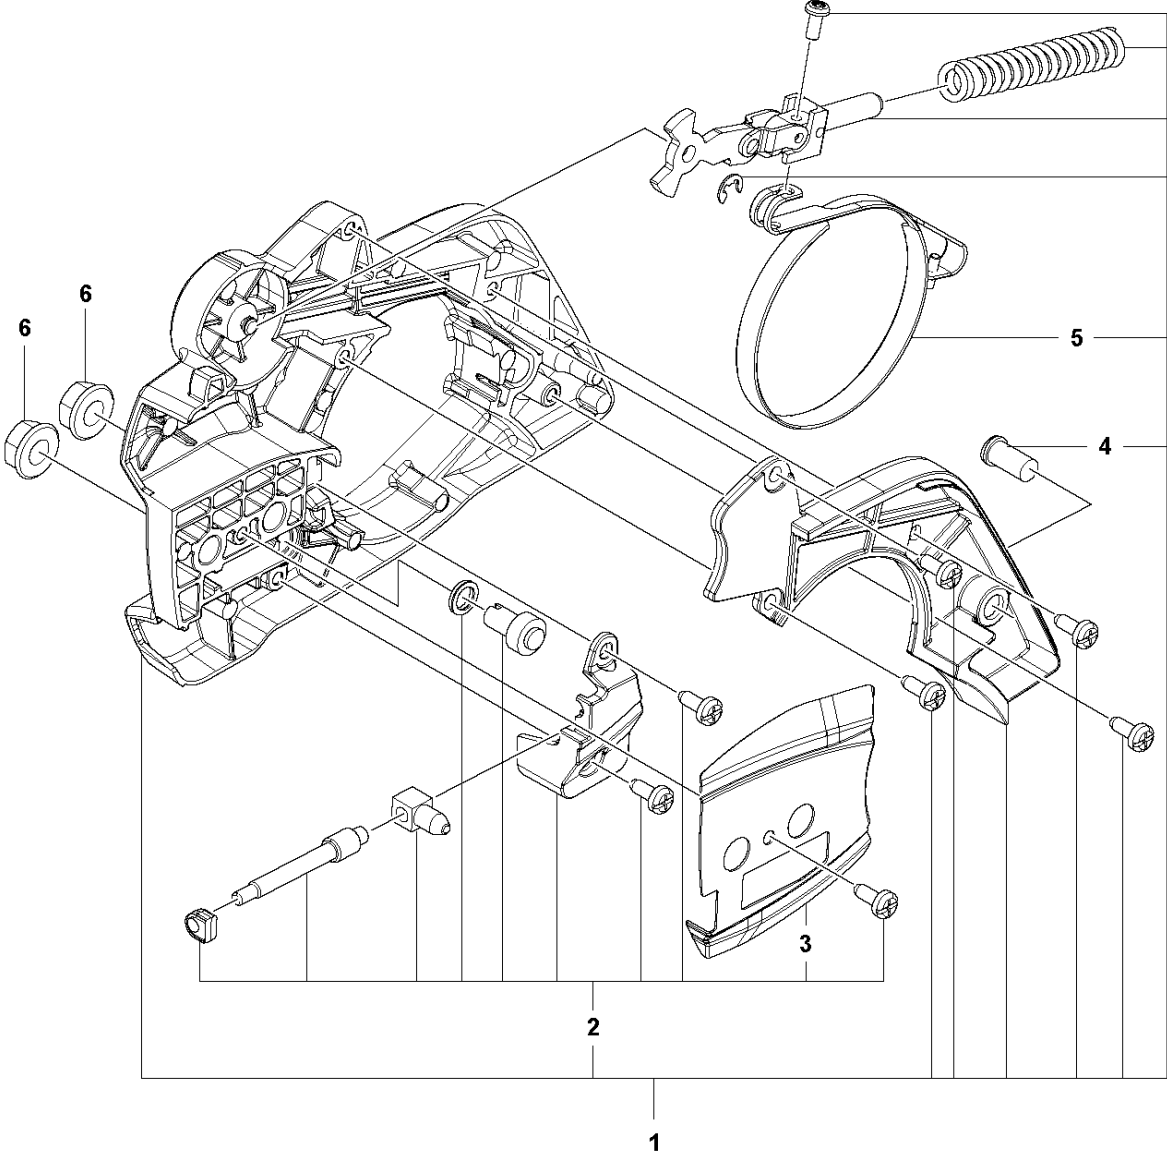

SPARE PARTS LIST

CHAIN SAWS

135 Mark II

A 135 Mark II
CARBURETOR & AIR FILTER

CARBURETOR & AIR FILTER

135 Mark II

Ref	Part No	Description	Remark	QTY KIT
1	591 46 39-01	INLET	Intake Boot	1
2	591 46 44-01	SERVICE KIT	Insulation Wall	1
3	591 46 45-01	SERVICE KIT	Filter Holder	1
4	501 74 94-01	VALVE ASSY		1
5	589 28 92-01	FLANGE		1
6	588 24 79-01	CARBURETTOR		1
6	593 81 81-01	CARBURETTOR	RUSSIA & LATIN AMERICA ONLY	1
	599 60 42-01	CARBURETOR REPAIR KIT (RUIXING)		1
7	588 22 93-01	AIR FILTER	Mesh Filter	1
8	588 22 93-02	AIR FILTER	Non-Woven Filter	1
9	503 21 70-10	SCREW CCRPANT		2
10	530 01 61-01	NUT		2
11	503 93 66-01	PURGE		1

B 135 Mark II
CHAIN BRAKE & CLUTCH COVER

CHAIN BRAKE & CLUTCH COVER

135 Mark II

Ref	Part No	Description	Remark	QTY	KIT
1	591 46 47-02	SERVICE KIT	Service kit Clutch Cover	1	
2	591 46 46-02	SERVICE KIT	Bar Adjuster	1	1
3	582 64 76-01	GUIDE PLATE		1	1
4	590 43 96-01	GUIDE BUSHING		1	1
5	544 30 60-01	BRAKE BAND ASSY		1	1
6	530 01 59-17	NUT		2	

C 135 Mark II
CLUTCH & OIL PUMP

CLUTCH & OIL PUMP

135 Mark II

Ref	Part No	Description	Remark	QTY	KIT
1	591 46 68-01	SERVICE KIT	OIL PUMP	1	
2	579 62 15-01	WASHER		1	
3	582 59 84-01	CLUTCH DRUM ASSY		1	
4	530 01 56-11	WASHER		1	
5	530 09 41-88	SPRING		1	6
6	530 01 49-49	CLUTCH		1	

D 135 Mark II
CRANKCASE

CRANKCASE

135 Mark II

Ref	Part No	Description	Remark	QTY	KIT
1	591 46 48-01	SERVICE KIT	Hand Guard	1	
2	545 12 73-01	BOSS	SCREW	2	1
3	544 11 12-03	TANK CAP ASSY		1	10
4	589 24 11-01	GASKET		1	3
5	591 46 49-01	SERVICE KIT	Bar Plate	1	
6	591 46 50-01	SERVICE KIT	Bar Bolt	1	
7	530 01 64-32	SCREW		1	
8	530 02 98-50	CHAIN CATCHER		1	
9	530 01 43-81	FELLING DOG	Spike Assembly Kit	1	
10	591 46 53-01	SERVICE KIT	Chassis	1	
11	540 05 73-01	SUPPORT		1	