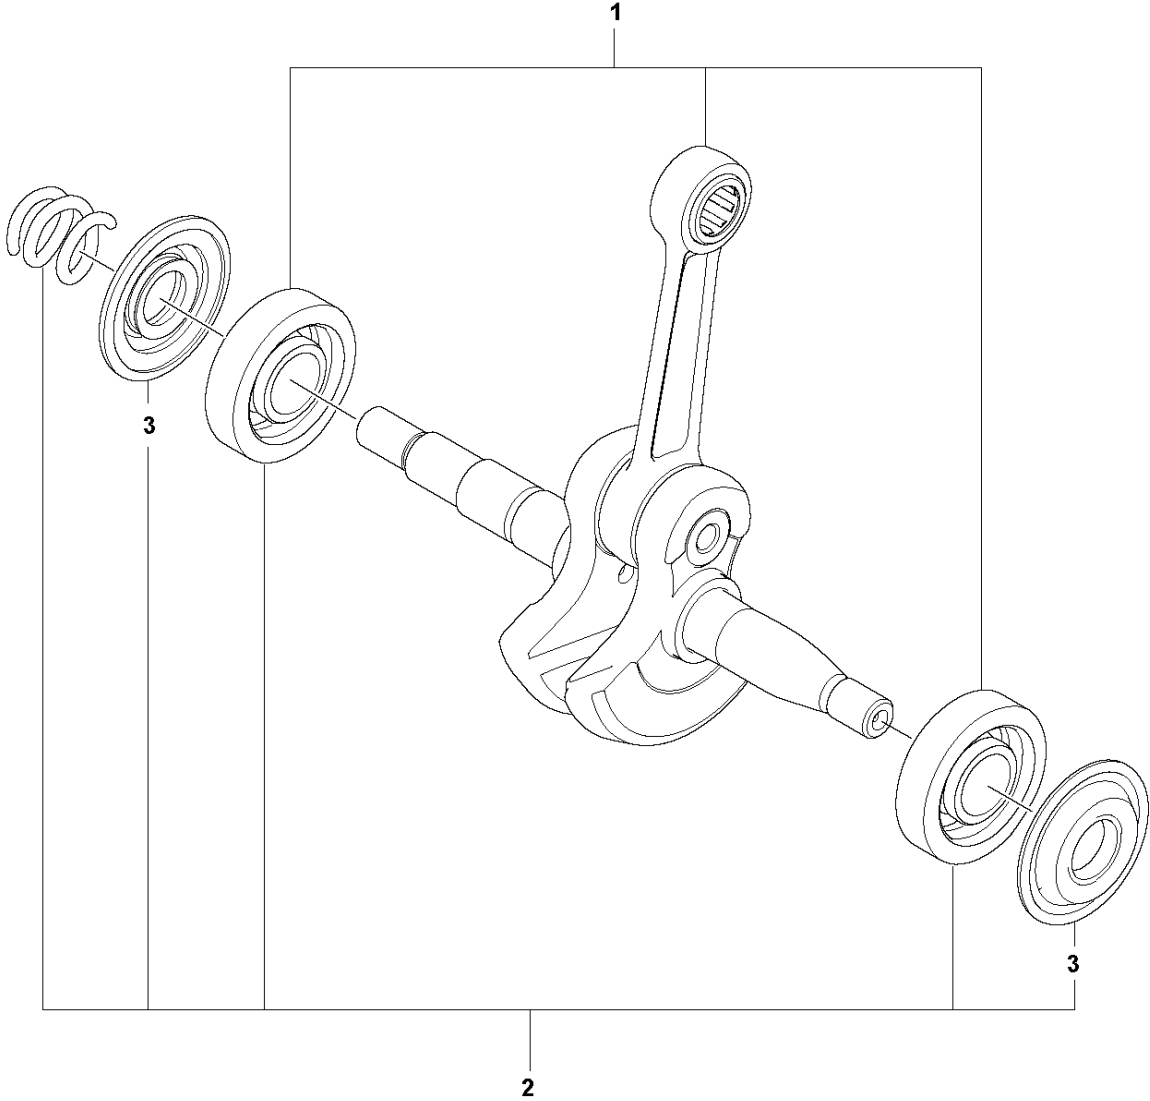

B 135 Mark II
CHAIN BRAKE & CLUTCH COVER

CHAIN BRAKE & CLUTCH COVER

135 Mark II

Ref	Part No	Description	Remark	QTY	KIT
1	591 46 47-02	SERVICE KIT	Service kit Clutch Cover	1	
2	591 46 46-02	SERVICE KIT	Bar Adjuster	1	1
3	582 64 76-01	GUIDE PLATE		1	1
4	590 43 96-01	GUIDE BUSHING		1	1
5	544 30 60-01	BRAKE BAND ASSY		1	1
6	530 01 59-17	NUT		2	

C 135 Mark II
CLUTCH & OIL PUMP

CLUTCH & OIL PUMP

135 Mark II

Ref	Part No	Description	Remark	QTY	KIT
1	591 46 68-01	SERVICE KIT	OIL PUMP	1	
2	579 62 15-01	WASHER		1	
3	582 59 84-01	CLUTCH DRUM ASSY		1	
4	530 01 56-11	WASHER		1	
5	530 09 41-88	SPRING		1	6
6	530 01 49-49	CLUTCH		1	

D 135 Mark II
CRANKCASE

CRANKCASE

135 Mark II

Ref	Part No	Description	Remark	QTY	KIT
1	591 46 48-01	SERVICE KIT	Hand Guard	1	
2	545 12 73-01	BOSS	SCREW	2	1
3	544 11 12-03	TANK CAP ASSY		1	10
4	589 24 11-01	GASKET		1	3
5	591 46 49-01	SERVICE KIT	Bar Plate	1	
6	591 46 50-01	SERVICE KIT	Bar Bolt	1	
7	530 01 64-32	SCREW		1	
8	530 02 98-50	CHAIN CATCHER		1	
9	530 01 43-81	FELLING DOG	Spike Assembly Kit	1	
10	591 46 53-01	SERVICE KIT	Chassis	1	
11	540 05 73-01	SUPPORT		1	

E 135 Mark II
CRANKSHAFT

CRANKSHAFT

135 Mark II

Ref	Part No	Description	Remark	QTY KIT
1	588 61 96-01	CRANKSHAFT ASSY		1
2	591 46 54-01	BEARING KIT	CRANKSHAFT SEAL & BEARING	1
3	595 31 41-01	SEAL		2

F 135 Mark II
CYLINDER COVER