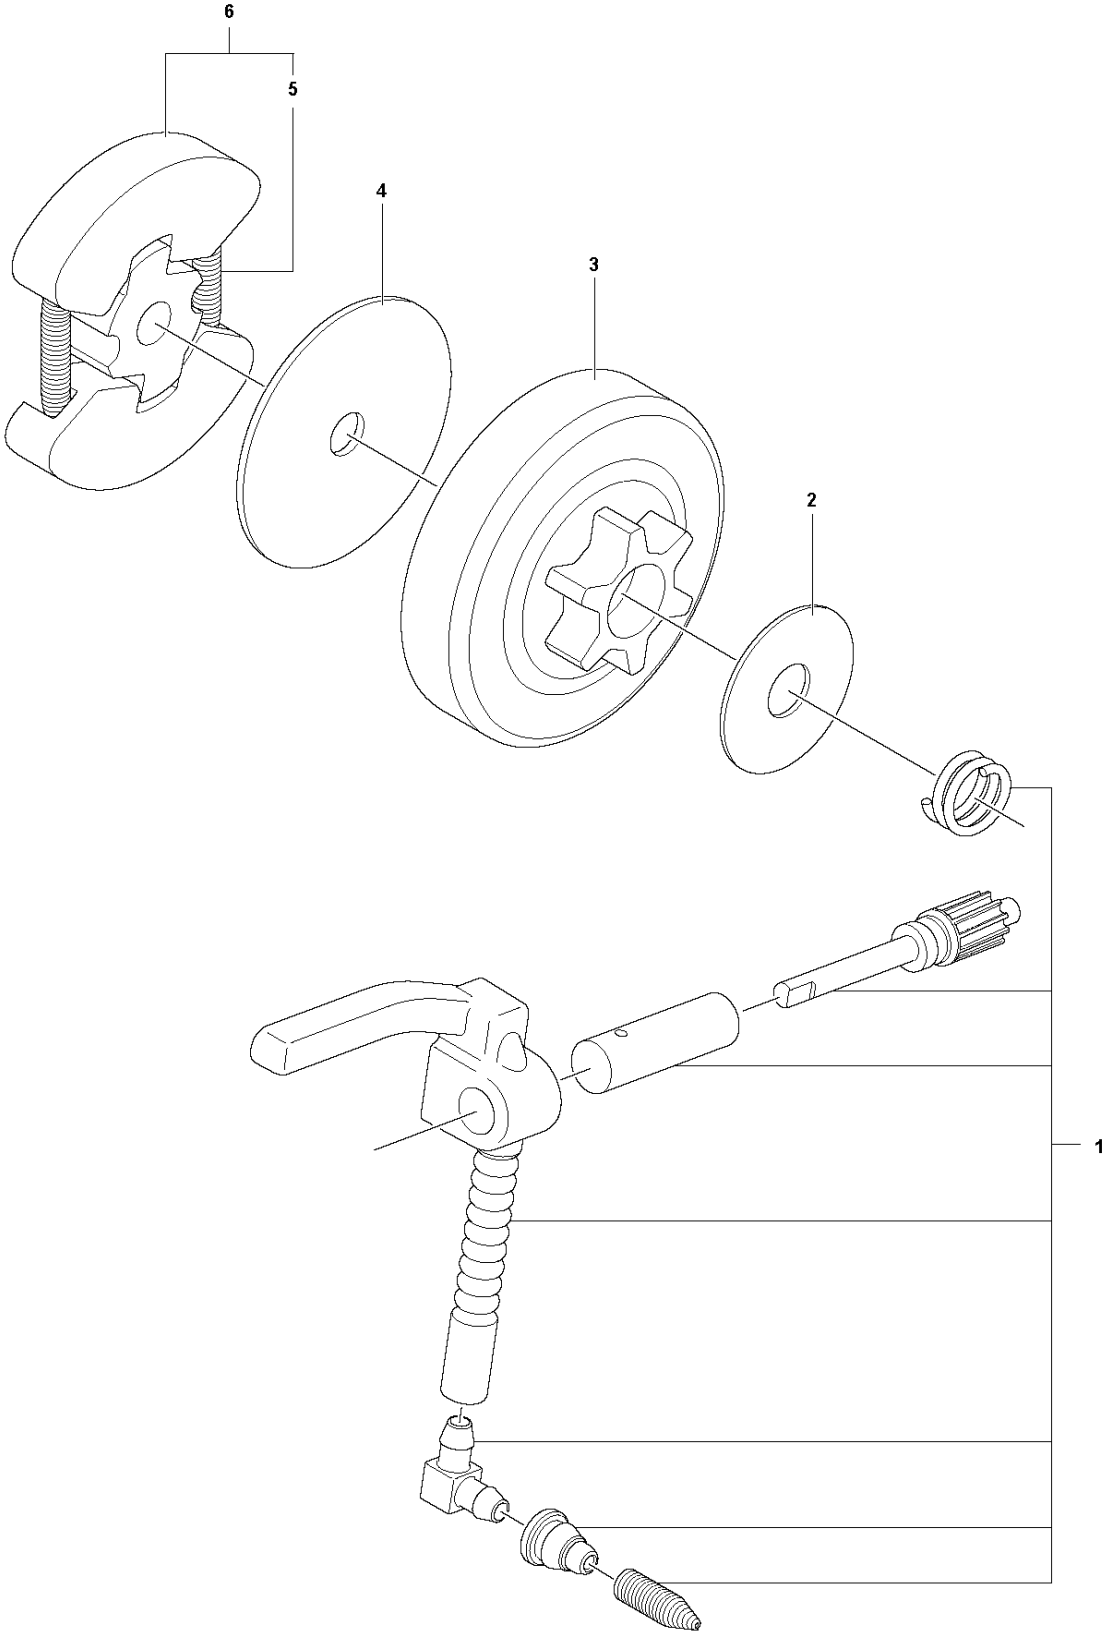

SPARE PARTS LIST

CHAIN SAWS

135 Mark II

A 135 Mark II
CARBURETOR & AIR FILTER

CARBURETOR & AIR FILTER

135 Mark II

Ref	Part No	Description	Remark	QTY KIT
1	591 46 39-01	INLET	Intake Boot	1
2	591 46 44-01	SERVICE KIT	Insulation Wall	1
3	591 46 45-01	SERVICE KIT	Filter Holder	1
4	501 74 94-01	VALVE ASSY		1
5	589 28 92-01	FLANGE		1
6	588 24 79-01	CARBURETTOR		1
6	593 81 81-01	CARBURETTOR	RUSSIA & LATIN AMERICA ONLY	1
	599 60 42-01	CARBURETOR REPAIR KIT (RUIXING)		1
7	588 22 93-01	AIR FILTER	Mesh Filter	1
8	588 22 93-02	AIR FILTER	Non-Woven Filter	1
9	503 21 70-10	SCREW CCRPANT		2
10	530 01 61-01	NUT		2
11	503 93 66-01	PURGE		1

B 135 Mark II
CHAIN BRAKE & CLUTCH COVER

CHAIN BRAKE & CLUTCH COVER

135 Mark II

Ref	Part No	Description	Remark	QTY	KIT
1	591 46 47-02	SERVICE KIT	Service kit Clutch Cover	1	
2	591 46 46-02	SERVICE KIT	Bar Adjuster	1	1
3	582 64 76-01	GUIDE PLATE		1	1
4	590 43 96-01	GUIDE BUSHING		1	1
5	544 30 60-01	BRAKE BAND ASSY		1	1
6	530 01 59-17	NUT		2	

C 135 Mark II
CLUTCH & OIL PUMP

CLUTCH & OIL PUMP

135 Mark II

Ref	Part No	Description	Remark	QTY	KIT
1	591 46 68-01	SERVICE KIT	OIL PUMP	1	
2	579 62 15-01	WASHER		1	
3	582 59 84-01	CLUTCH DRUM ASSY		1	
4	530 01 56-11	WASHER		1	
5	530 09 41-88	SPRING		1	6
6	530 01 49-49	CLUTCH		1	