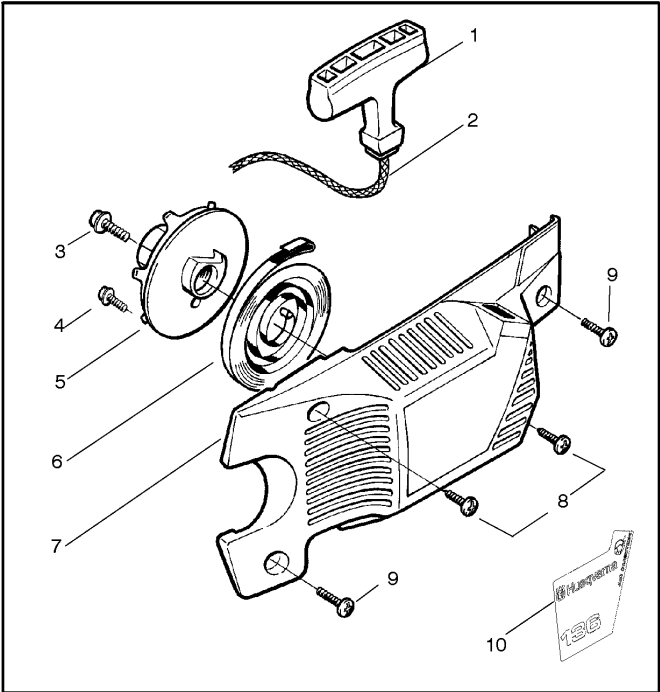

PARTS LIST NO. 106-232761		Husqvarna® PARTS LIST	MODEL(s) 136 & 141	
DATE 12/10/03	REPLACES 106-232761-6/11/03		NOTE: Illustration may differ from actual model due to design changes	PAGE NO. 4