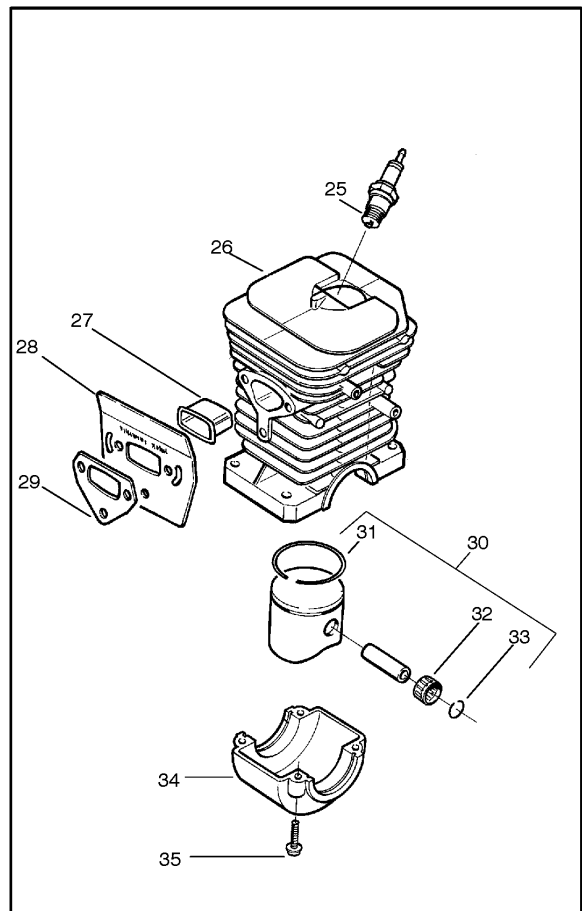

PARTS LIST NO. 106-232761		Husqvarna® PARTS LIST	MODEL(s) 136 & 141	
DATE 12/10/03	REPLACES 106-232761-6/11/03		Note: Illustration may differ from actual model due to design changes	PAGE NO. 1