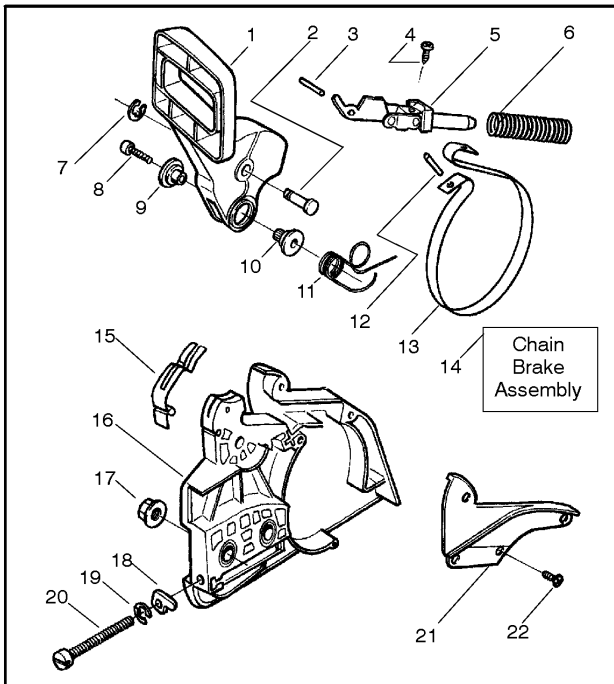

SPARE PARTS LIST

CHAIN SAWS

136, 20040100001-Current

PARTS LIST NO. 106-232761		Husqvarna ® PARTS LIST	MODEL(s) 136 & 141
DATE 12/10/03	REPLACES 106-232761-6/11/03		Note: Illustration may differ from actual model due to design changes

CHAIN BRAKE

136, 20040100001-Current

Ref	Part No	Description	Remark	QTY KIT
1	530 07 13-48	LEVER		1
2	530 02 98-79	SCREW		1
3	530 01 59-15	SCREW		1
4	530 01 59-11	SCREW		1
5	530 05 47-41	KNEE LINK		1
6	530 01 62-37	SPRING		1
7	530 03 85-93	RETAINER		1
8	530 01 63-84	SCREW		1
9	530 05 65-31	SHAFT PIVOT		1
10	530 02 98-81	SHAFT PIVOT		1
11	530 01 59-10	SPRING		1
12	530 01 59-13	PEN		1
13	530 05 22-32	BRAKE BAND		1
14	530 05 48-02	CHAIN BRAKE ASSY		1
15	530 02 98-78	SPRING		1
16	530 04 94-83	CLUTCH COVER		1
17	530 01 59-17	NUT		1
18	530 01 58-26	PEN		1
19	530 03 85-93	RETAINER		1
20	530 01 61-10	SCREW		1
21	530 05 30-35	COVER		1
22	530 01 59-11	SCREW		1

Ref	Part No	Description	Remark	QTY KIT
25	952 03 01-50	SPARK PLUG		1
26	530 06 99-40	CYLINDER		1
27	530 03 76-52	DEFLECTOR		1
28	530 03 76-40	PLATE		1
29	530 01 92-05	GASKET		1
30	530 06 99-44	PISTON		1
31	530 02 98-05	PISTON RING		1
32	530 03 21-17	NEEDLE BEARING		1
33	530 01 56-97	LOCKING RING		1
34	530 04 97-94	CRANKCASE		1
35	530 01 58-97	SCREW		1

CLUTCH & OIL PUMP

136, 20040100001-Current

Ref	Part No	Description	Remark	QTY KIT
1	530 01 49-49	CLUTCH		1
2	530 09 41-88	SPRING		1
3	530 01 56-11	WASHER		1
4	530 04 70-61	CLUTCH DRUM ASSY		1
5	530 06 93-16	CLUTCH DRUM		1
6	530 03 21-19	BUSHING		1
7	530 02 86-50	RIM SPROCKET		1
8	530 01 59-07	WASHER		1
9	530 01 58-96	SCREW		1
10	530 02 98-35	HOUSING		1
11	530 02 98-38	PISTON		1
12	530 02 98-33	PUMP		1
13	530 01 91-74	SEALING		1
14	530 02 98-34	BARREL		1
15	530 01 47-76	OIL PICK-UP		1
16	530 01 44-10	OIL PUMP		1