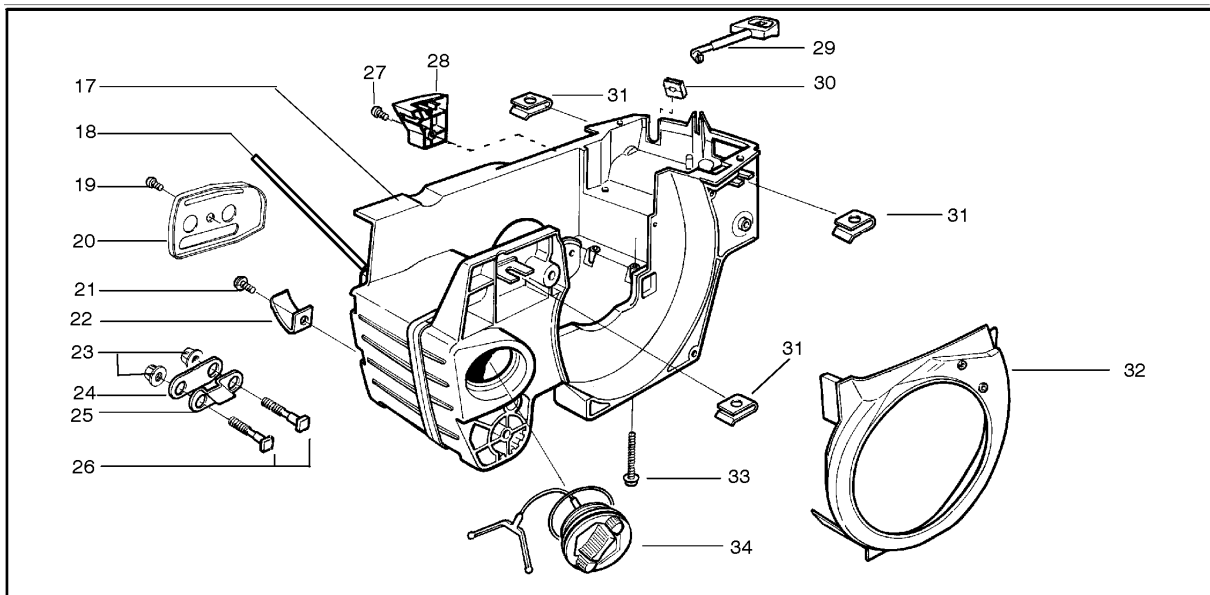

PARTS LIST NO. 106-232761		Husqvarna® PARTS LIST	MODEL(s) 136 & 141	
DATE 12/10/03	REPLACES 106-232761-6/11/03		Note: Illustration may differ from actual model due to design changes	PAGE NO. 3