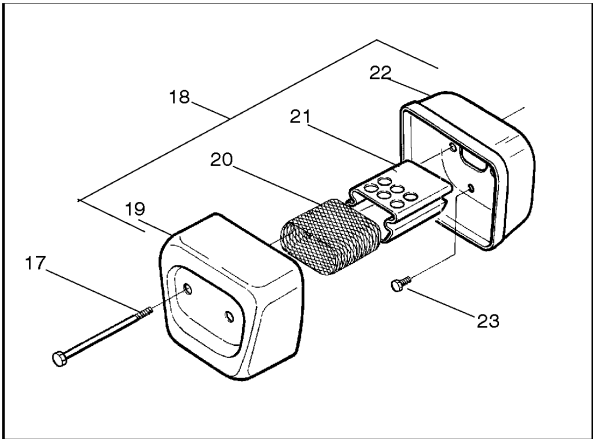

PARTS LIST NO. 106-232761		Husqvarna® PARTS LIST	MODEL(s) 136 & 141	
DATE 12/10/03	REPLACES 106-232761-6/11/03		NOTE: Illustration may differ from actual model due to design changes	PAGE NO. 2