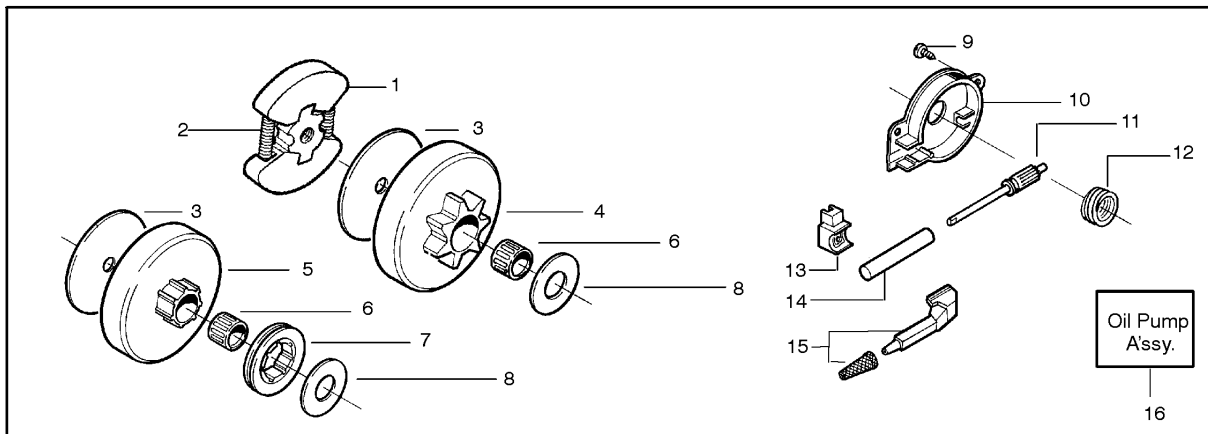

CLUTCH & OIL PUMP

136, 20040100001-Current

Ref	Part No	Description	Remark	QTY KIT
1	530 01 49-49	CLUTCH		1
2	530 09 41-88	SPRING		1
3	530 01 56-11	WASHER		1
4	530 04 70-61	CLUTCH DRUM ASSY		1
5	530 06 93-16	CLUTCH DRUM		1
6	530 03 21-19	BUSHING		1
7	530 02 86-50	RIM SPROCKET		1
8	530 01 59-07	WASHER		1
9	530 01 58-96	SCREW		1
10	530 02 98-35	HOUSING		1
11	530 02 98-38	PISTON		1
12	530 02 98-33	PUMP		1
13	530 01 91-74	SEALING		1
14	530 02 98-34	BARREL		1
15	530 01 47-76	OIL PICK-UP		1
16	530 01 44-10	OIL PUMP		1