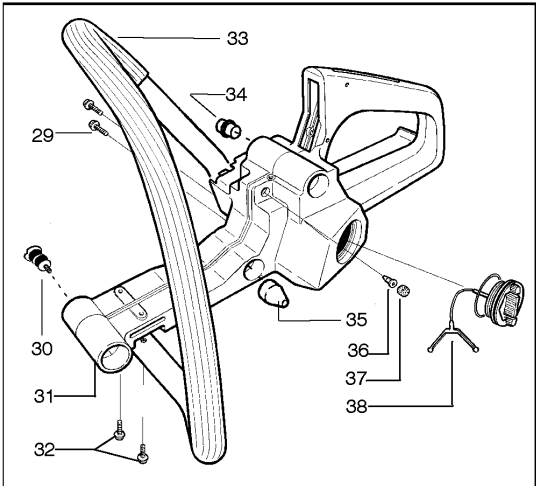

PARTS LIST NO. 106-232761		Husqvarna® PARTS LIST	MODEL(s) 136 & 141	
DATE 12/10/03	REPLACES 106-232761-6/11/03		Note: Illustration may differ from actual model due to design changes	PAGE NO. 4