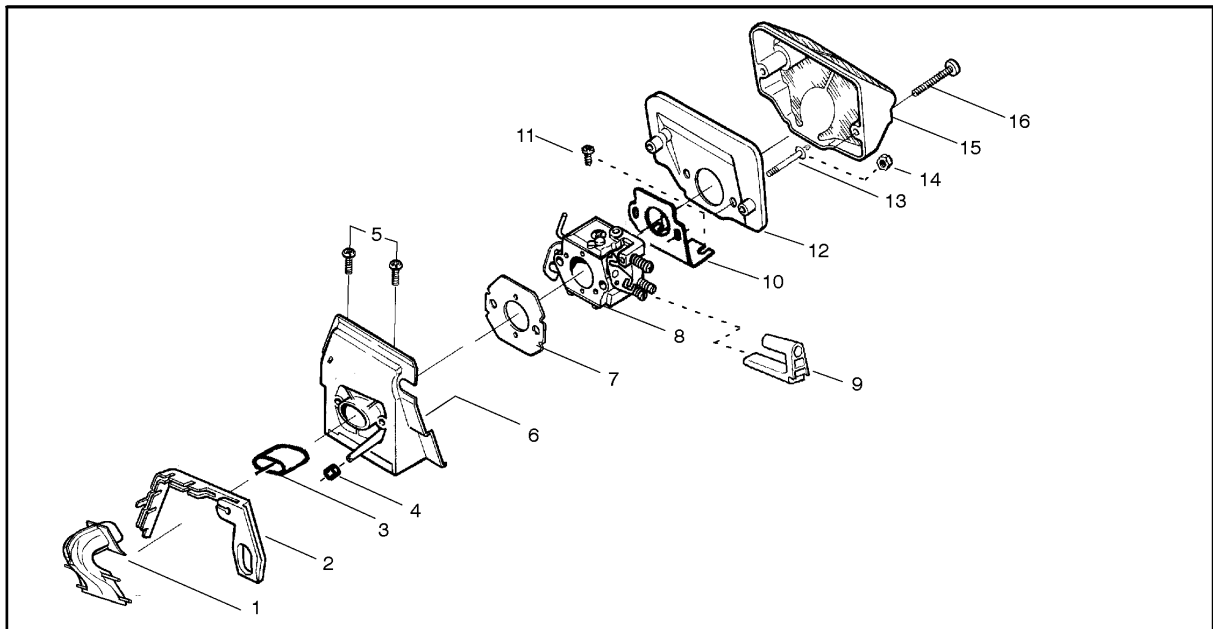

PARTS LIST NO. 106-232761		Husqvarna® PARTS LIST	MODEL(s) 136 & 141	
DATE 12/10/03	REPLACES 106-232761-6/11/03		Note: Illustration may differ from actual model due to design changes	PAGE NO. 2