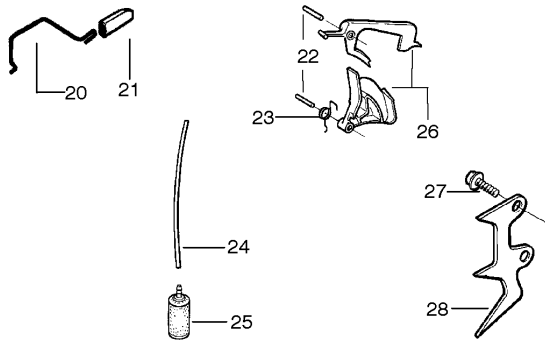

PARTS LIST NO. 106-232761		Husqvarna® PARTS LIST	MODEL(s) 136 & 141	
DATE 12/10/03	REPLACES 106-232761-6/11/03		Note: Illustration may differ from actual model due to design changes	PAGE NO. 4