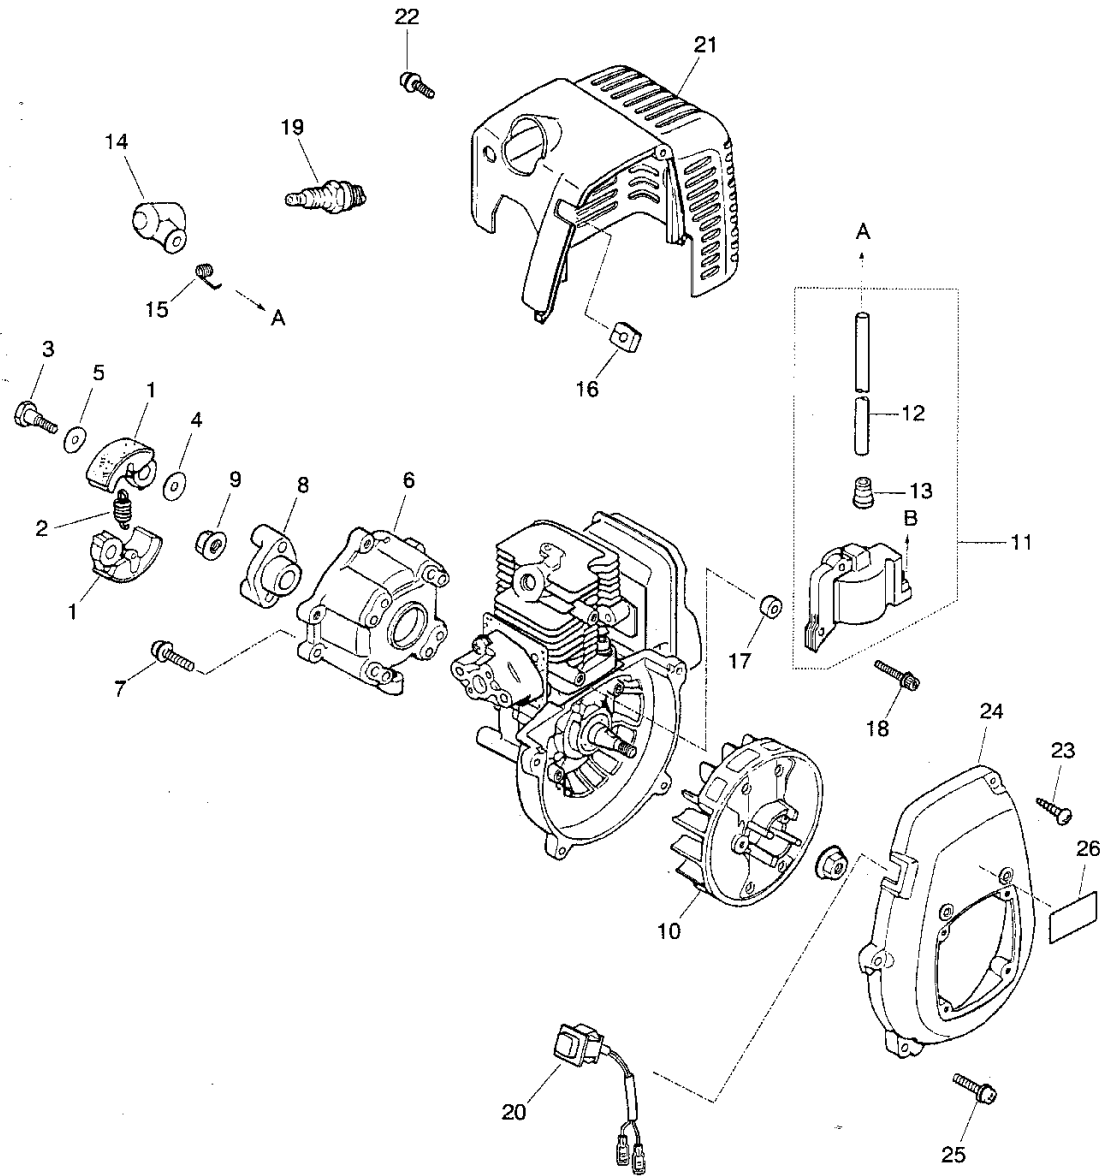

E1301 クラッチ・電装・カバー

CRANKCASE

136 LE, 2008-06

Ref	Part No	Description	Remark	QTY KIT
1	530 01 49-49	CLUTCH		1
2	530 01 56-11	WASHER		1
3	530 04 70-61	CLUTCH DRUM ASSY		1
4	530 01 59-07	WASHER		1
5	530 01 47-76	OIL PICK-UP		1
6	530 05 65-33	SCREEN		1
7	545 03 71-01	SEALING		1
8	530 01 58-96	SCREW		1
9	530 01 44-10	OIL PUMP		1
10	530 02 98-33	PUMP		1
11	545 03 35-01	HOSE		1
12	530 05 53-22	NUT		1
13	530 05 51-74	PROTECTION		1
14	530 01 58-96	SCREW		1
15	530 01 59-17	NUT		1
16	530 04 78-55	PLATE		1
17	530 01 92-28	SEALING		1
18	530 03 60-43	SUPPORT		1
19	530 01 58-77	BOLT		1
20	530 01 58-78	SCREW		1
21	530 02 98-50	CHAIN CATCHER		1
22	530 01 58-93	SCREW		1
23	530 05 24-28	COVER		1
24	530 01 59-22	NUT		1
25	530 02 98-30	GUIDE		1
26	530 02 98-31	CHOKE CONTROL		1
27	530 06 99-42	CHASSIS		1
28	530 01 59-22	NUT		1
29	530 02 98-00	AIR CONDUCTOR		1
30	530 01 60-37	SCREW		1
31	501 76 56-02	TANK CAP ASSY		1