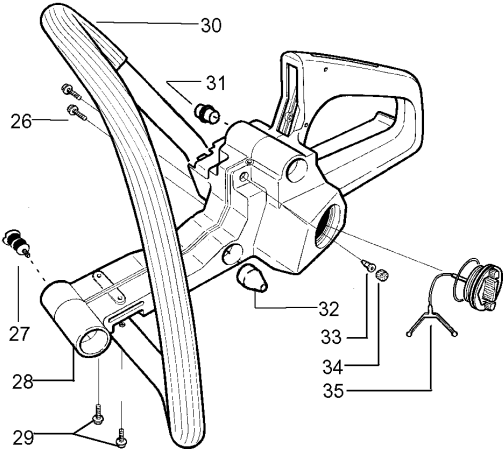

PARTS LIST NO. 530086722		HUSQVARNA PARTS LIST	MODEL(s) 136 LE	
DATE 4/09/08	Replaces 530086722-2/21/08		NOTE: Illustration may differ from actual model due to design changes	PAGE NO. 4