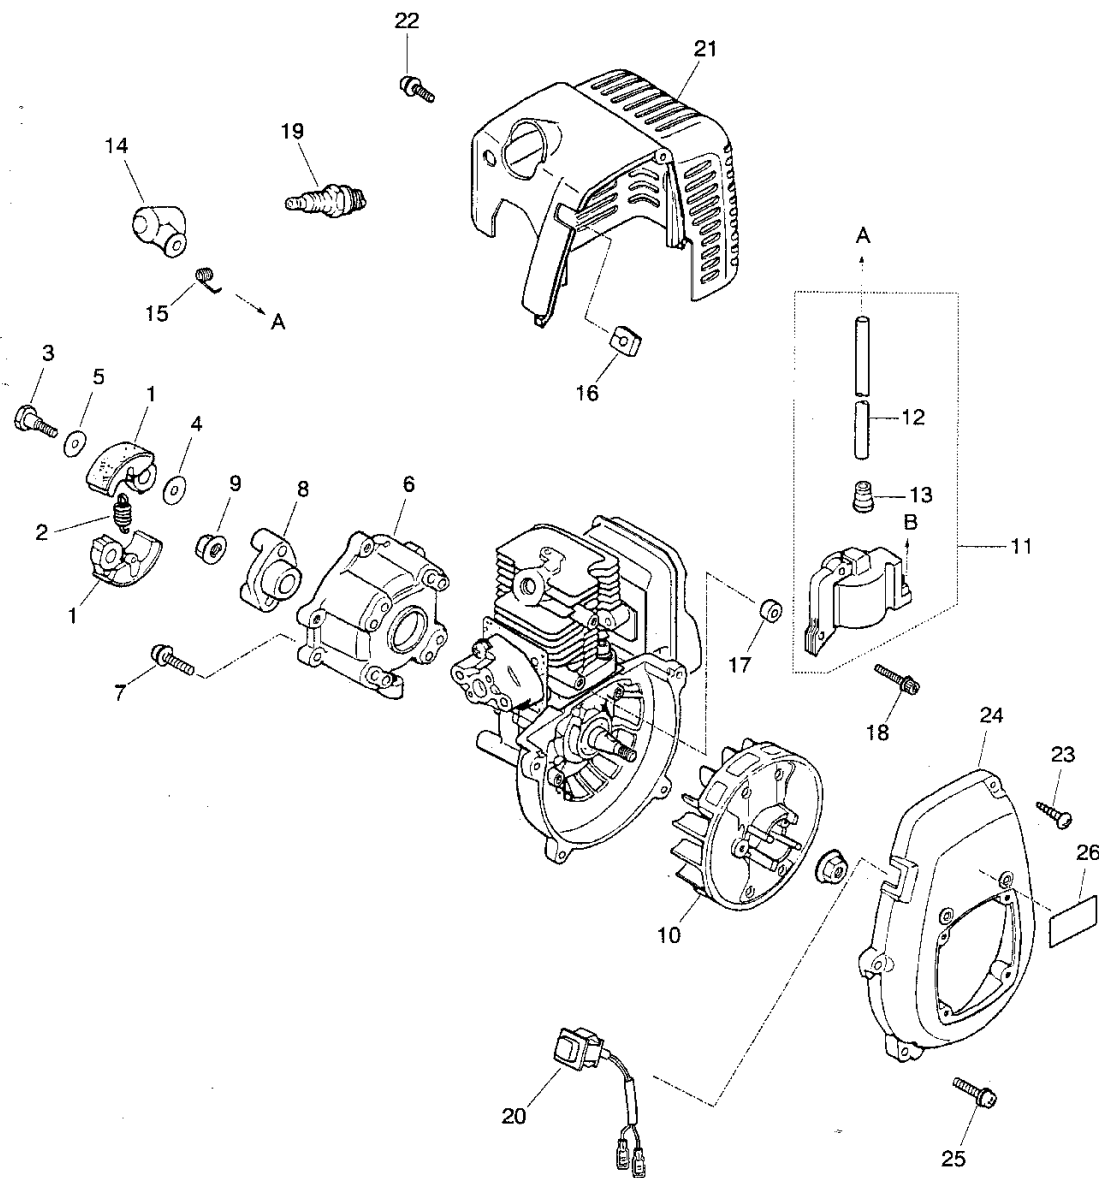

E1301 クラッチ・電装・カバー

CARBURETOR & AIR FILTER

136 LE, 2008-06

Ref	Part No	Description	Remark	QTY KIT
1	530 02 98-13	JET		1
2	530 01 92-03	SEALING		1
3	530 02 98-14	PIPE		1
4	530 05 34-35	HOSE		1
5	530 01 58-14	SCREW		1
6	530 03 74-65	ADAPTER		1
7	530 01 91-72	GASKET		1
8	530 07 15-10	CARBURETTOR	WT 540	1
8	530 07 16-92	CARBURETTOR		1
9	530 03 55-87	PASSAGE		1
10	530 04 77-67	SUPPORT		1
11	530 01 58-06	SCREW		1
12	530 03 65-82	HOLDER		1
13	530 01 59-68	SCREW		1
14	530 01 60-08	NUT		1
15	530 02 98-11	AIR FILTER		1
16	530 01 58-99	SCREW		1