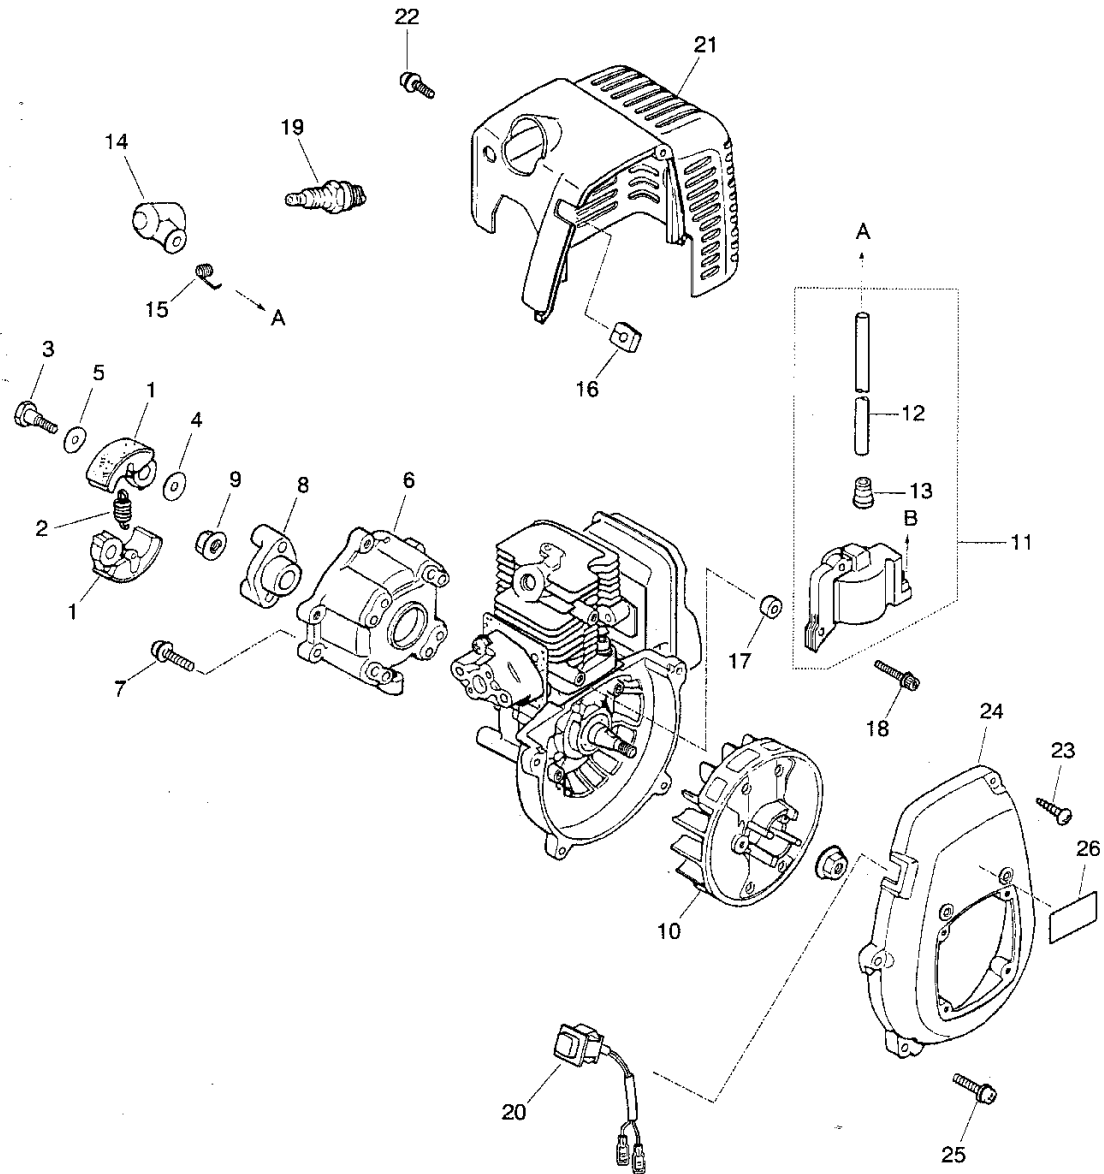

E1301 クラッチ・電装・カバー

FUEL SYSTEM

136 LE, 2008-06

Ref	Part No	Description	Remark	QTY KIT
19	530 02 98-69	THROTTLE ROD		1
20	530 02 98-63	HUB CAP		1
21	530 02 98-60	SCREW		1
22	530 02 98-61	SPRING		1
23	530 06 95-87	THROTTLE TRIGGER		1
24	5300692471	FUEL LINE KIT CARB/PRIMER		1
25	530 01 44-97	FILTER		1