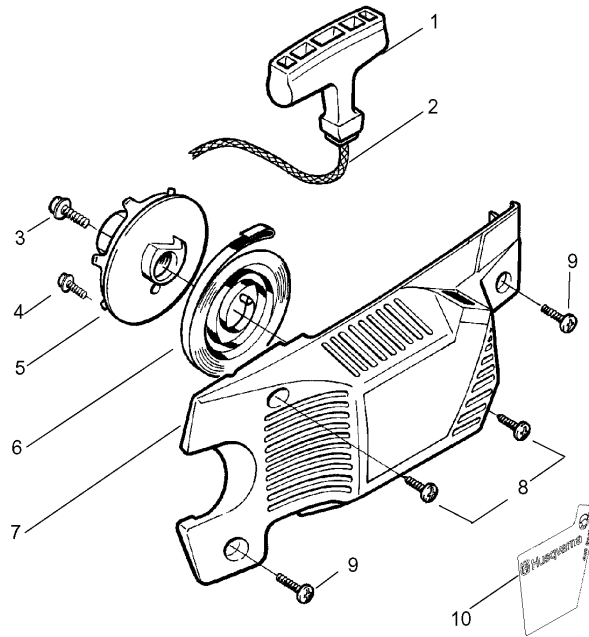

PARTS LIST NO. 530086722		HUSQVARNA PARTS LIST	MODEL(s) 136 LE	
DATE 4/09/08	Replaces 530086722-2/21/08		Note: Illustration may differ from actual model due to design changes	PAGE NO. 4