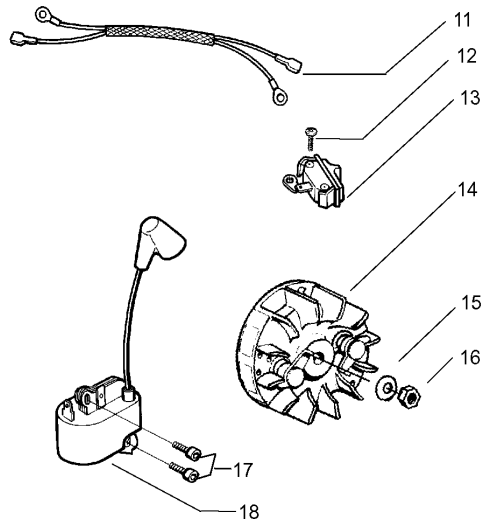

PARTS LIST NO. 530086722		HUSQVARNA PARTS LIST	MODEL(s) 136 LE	
DATE 4/09/08	Replaces 530086722-2/21/08		Note: Illustration may differ from actual model due to design changes	PAGE NO. 4