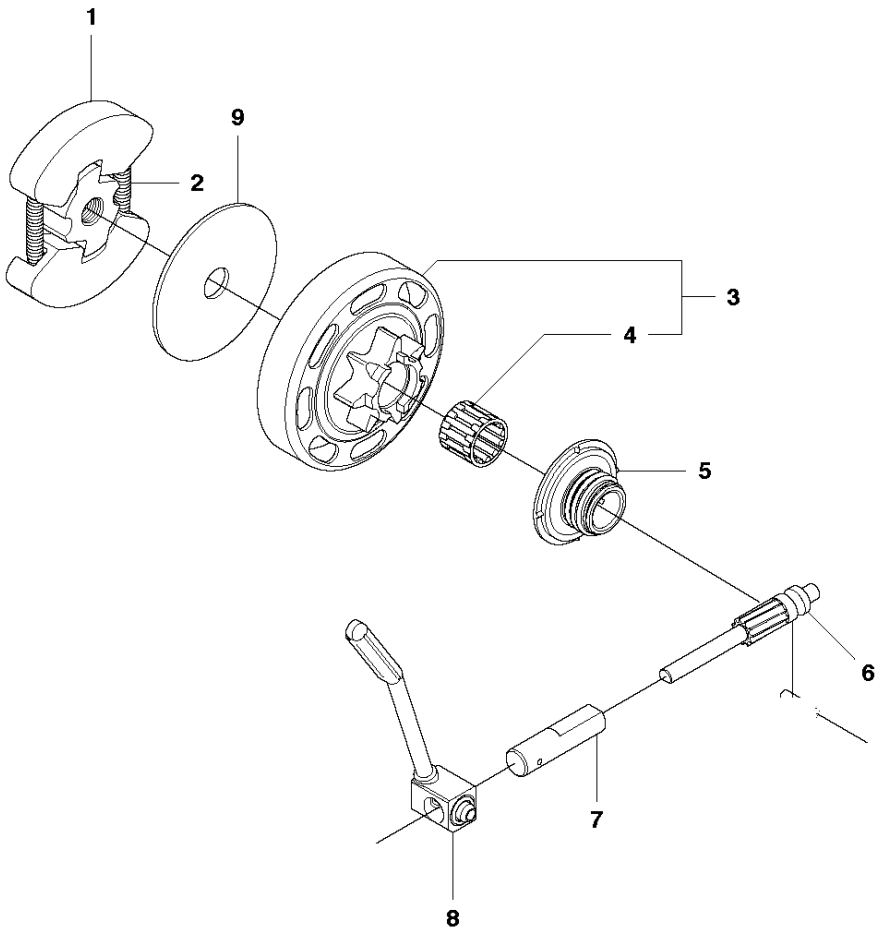

SPARE PARTS LIST

CHAIN SAWS

140 from 20120100001-current

A2 140
CHAIN BRAKE & CLUTCH COVER

CHAIN BRAKE & CLUTCH COVER

140 from 20120100001-current

Ref	Part No	Description	Remark	QTY KIT	
1	501 38 82-01	CLUTCH COVER ASSY			
2	735 31 08-20	E-CLIP		1	1
3	537 28 66-01	PAWL		1	1
4	540 06 33-01	CHAIN GUIDE		1	1
5	537 01 74-01	BEARING SLEEVE		1	1
6	503 89 08-02	KNEE JOINT ASSY		1	1
7	505 89 26-01	BRAKE SPRING		1	1
8	503 85 52-01	GUIDE BUSHING		1	1
9	544 24 85-01	COVER LID		1	1
10	503 21 70-10	SCREW CCRPANT		7	1
11	544 25 31-01	WEAR PROTECTION		1	1
12	544 30 60-01	BRAKE BAND ASSY		1	1
13	503 89 29-01	PIN		1	1
14	537 39 70-01	WORM SCREW		1	1
15	537 07 94-02	WORM WHEEL		1	1
16	740 48 07-02	O-RING		1	1
17	503 23 00-63	WASHER		1	1
18	544 37 68-01	LABEL		1	1
19	503 22 00-01	HEXAGON NUT		1	

B 140, 140e
CLUTCH & OIL PUMP

CLUTCH & OIL PUMP

140 from 20120100001-current

Ref	Part No	Description	Remark	QTY	KIT
1	530 01 49-49	CLUTCH		1	
2	530 09 41-88	SPRING		1	1
3	578 25 71-01	CLUTCH DRUM ASSY		1	
4	503 53 92-01	NEEDLE BEARING		1	3
5	544 21 24-02	WORM GEAR		1	
6	540 05 79-01	PUMP PISTON		1	
7	537 15 48-01	PUMP CYLINDER		1	
8	544 08 42-01	OIL HOSE		1	
9	530 01 56-11	WASHER		1	

C 140, 140e
CYLINDER COVER

CYLINDER COVER

140 from 20120100001-current

Ref	Part No	Description	Remark	QTY	KIT
1	504 79 02-01	CYLINDER COVER ASSY		1	
2	522 73 60-01	LABEL		1	1
3	503 89 47-01	SNAP LOCKING		3	