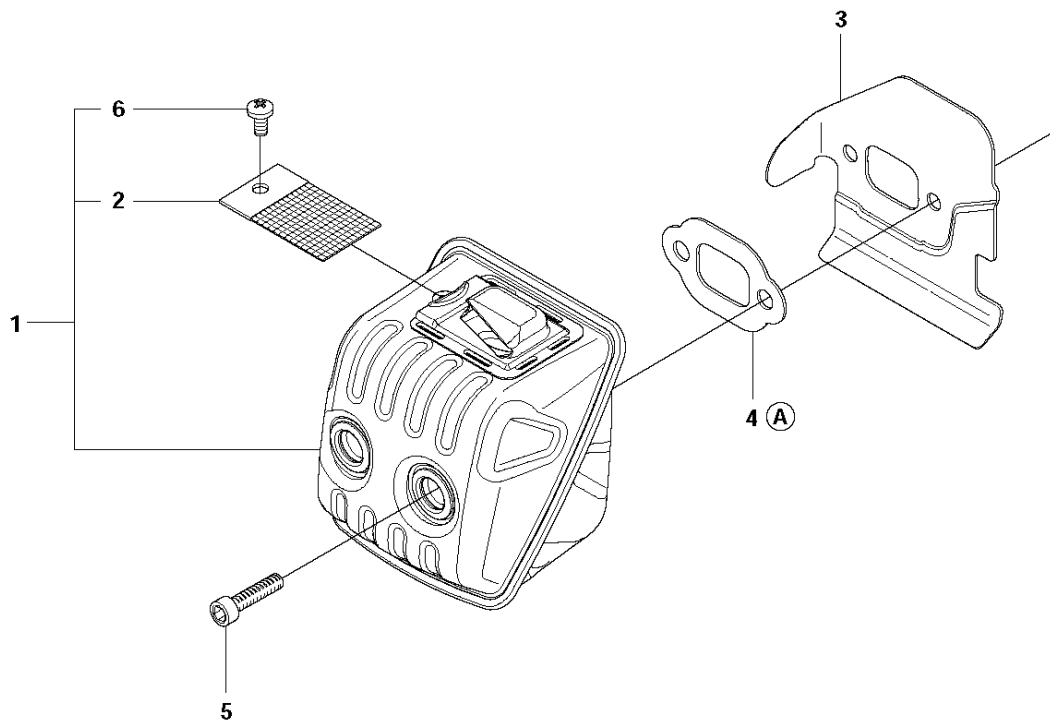

F 140, 140e
MUFFLER

7
Ⓐ 504 79 40-01
Set of gaskets

MUFFLER

140 from 20120100001-current

Ref	Part No	Description	Remark	QTY	KIT
1	544 14 77-02	MUFFLER ASSY		1	
2	579 75 33-01	SCREEN		1	1
3	501 32 31-01	HEAT DEFLECTOR		1	
4	579 75 31-01	GASKET		1	7
5	725 53 68-55	SCREW IHSCM		2	
6	724 12 87-59	SCREW CRPANM		1	1
7	504 79 40-01	GASKET		1