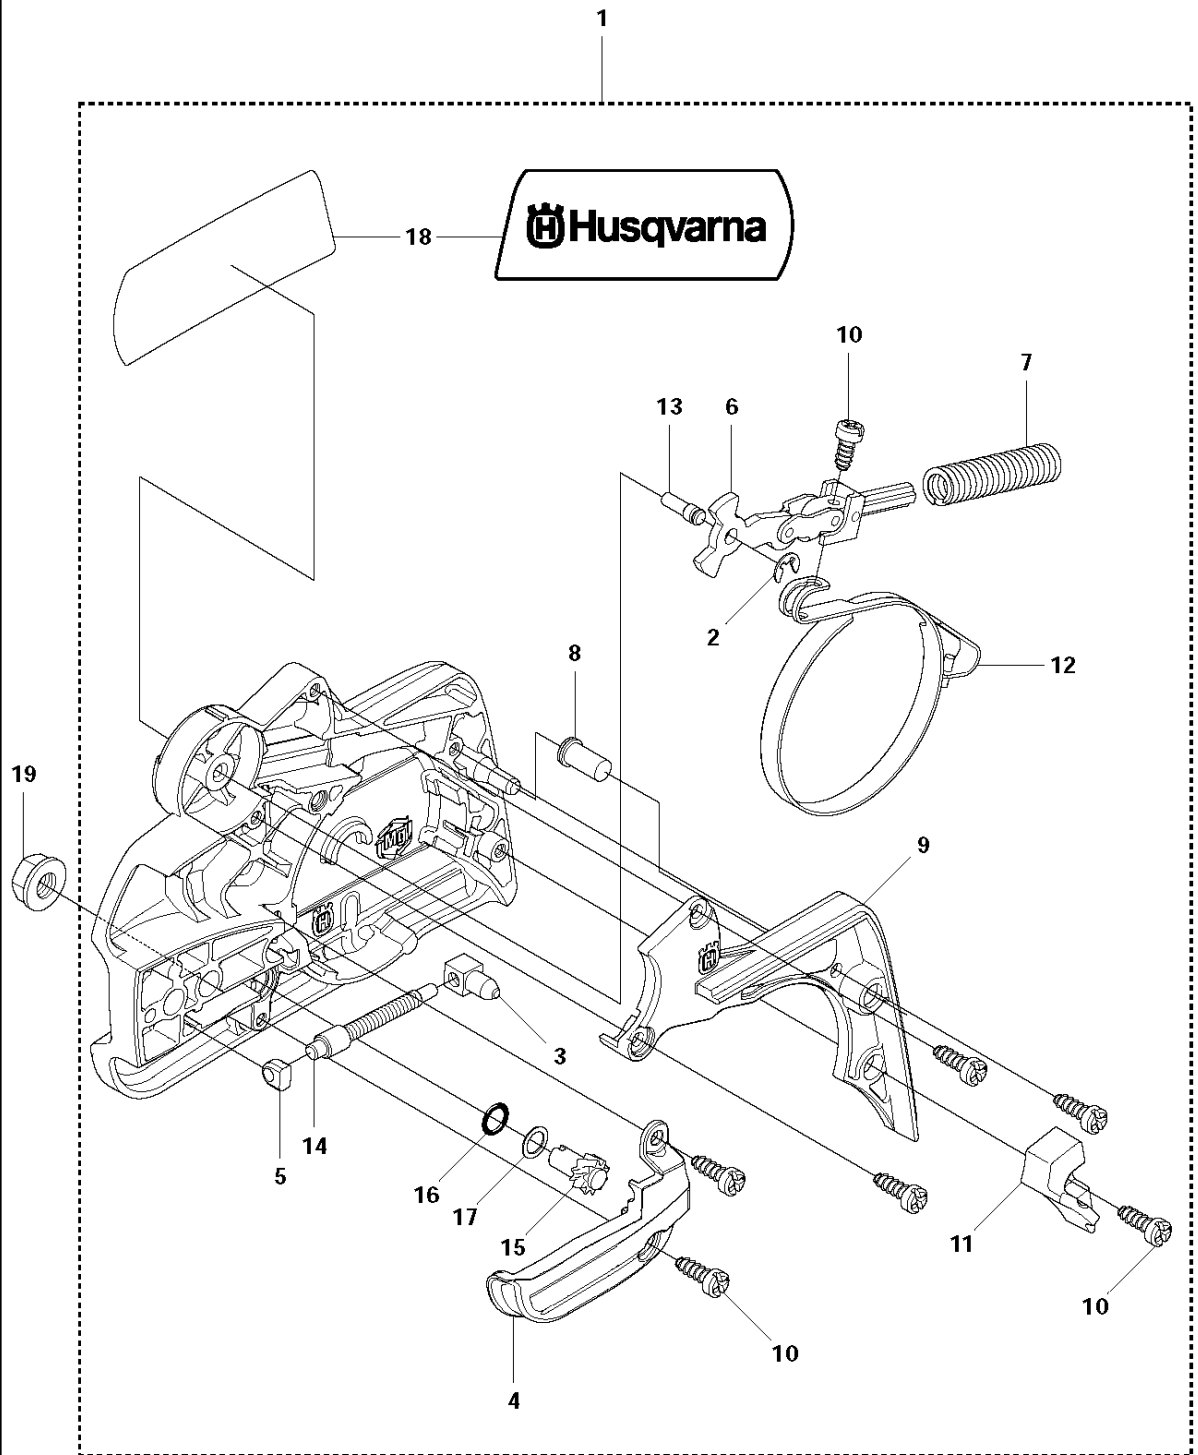

SPARE PARTS LIST

CHAIN SAWS

140 from 20120100001-current

A2 140
CHAIN BRAKE & CLUTCH COVER

CHAIN BRAKE & CLUTCH COVER

140 from 20120100001-current

Ref	Part No	Description	Remark	QTY KIT	
1	501 38 82-01	CLUTCH COVER ASSY			
2	735 31 08-20	E-CLIP		1	1
3	537 28 66-01	PAWL		1	1
4	540 06 33-01	CHAIN GUIDE		1	1
5	537 01 74-01	BEARING SLEEVE		1	1
6	503 89 08-02	KNEE JOINT ASSY		1	1
7	505 89 26-01	BRAKE SPRING		1	1
8	503 85 52-01	GUIDE BUSHING		1	1
9	544 24 85-01	COVER LID		1	1
10	503 21 70-10	SCREW CCRPANT		7	1
11	544 25 31-01	WEAR PROTECTION		1	1
12	544 30 60-01	BRAKE BAND ASSY		1	1
13	503 89 29-01	PIN		1	1
14	537 39 70-01	WORM SCREW		1	1
15	537 07 94-02	WORM WHEEL		1	1
16	740 48 07-02	O-RING		1	1
17	503 23 00-63	WASHER		1	1
18	544 37 68-01	LABEL		1	1
19	503 22 00-01	HEXAGON NUT		1	

B 140, 140e
CLUTCH & OIL PUMP

CLUTCH & OIL PUMP

140 from 20120100001-current

Ref	Part No	Description	Remark	QTY	KIT
1	530 01 49-49	CLUTCH		1	
2	530 09 41-88	SPRING		1	1
3	578 25 71-01	CLUTCH DRUM ASSY		1	
4	503 53 92-01	NEEDLE BEARING		1	3
5	544 21 24-02	WORM GEAR		1	
6	540 05 79-01	PUMP PISTON		1	
7	537 15 48-01	PUMP CYLINDER		1	
8	544 08 42-01	OIL HOSE		1	
9	530 01 56-11	WASHER		1	

C 140, 140e
CYLINDER COVER

CYLINDER COVER

140 from 20120100001-current

Ref	Part No	Description	Remark	QTY	KIT
1	504 79 02-01	CYLINDER COVER ASSY		1	
2	522 73 60-01	LABEL		1	1
3	503 89 47-01	SNAP LOCKING		3	