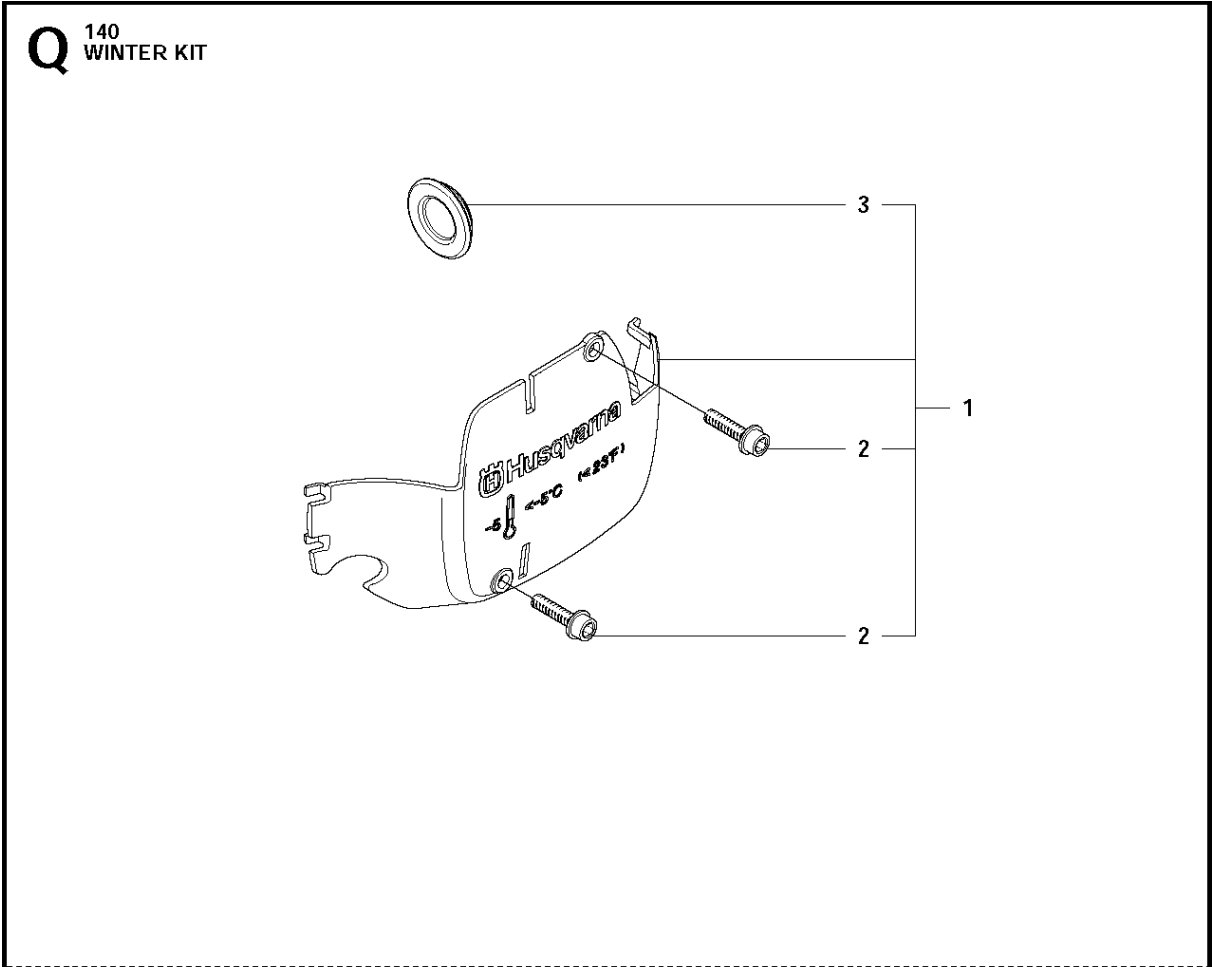

Ref	Part No	Description	Remark	QTY	KIT
1	505 45 04-01	WINTER KIT		1	
2	503 21 70-16	SCREW CCRPANT		2	1
3	503 40 59-01	WINTER PLUG		1	1