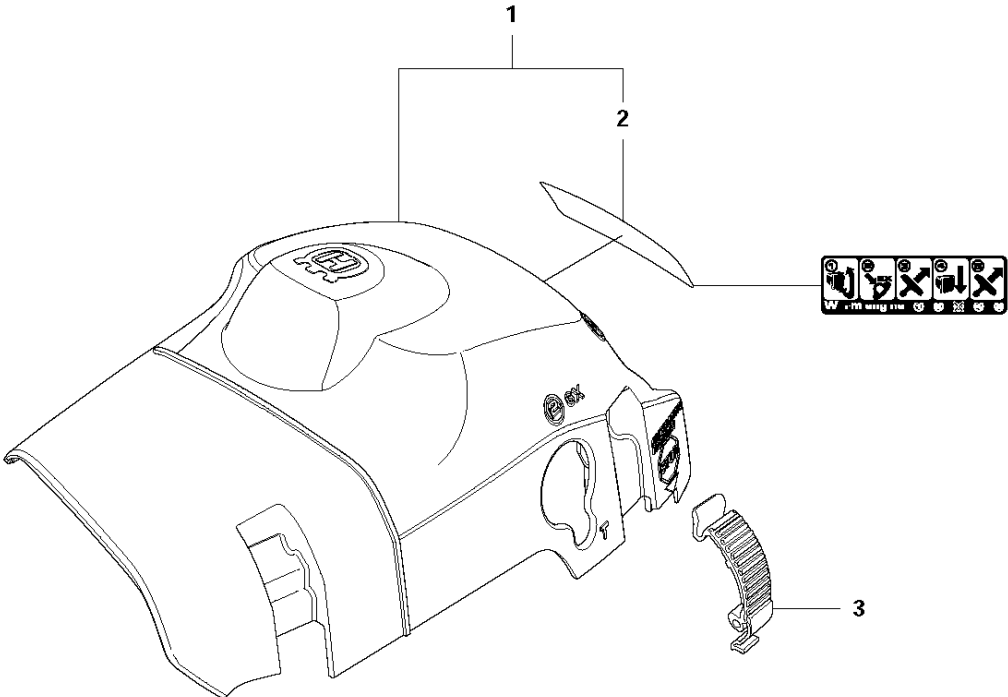

C 140, 140e
CYLINDER COVER

CYLINDER COVER

140 from 20120100001-current

Ref	Part No	Description	Remark	QTY	KIT
1	504 79 02-01	CYLINDER COVER ASSY		1	
2	522 73 60-01	LABEL		1	1
3	503 89 47-01	SNAP LOCKING		3