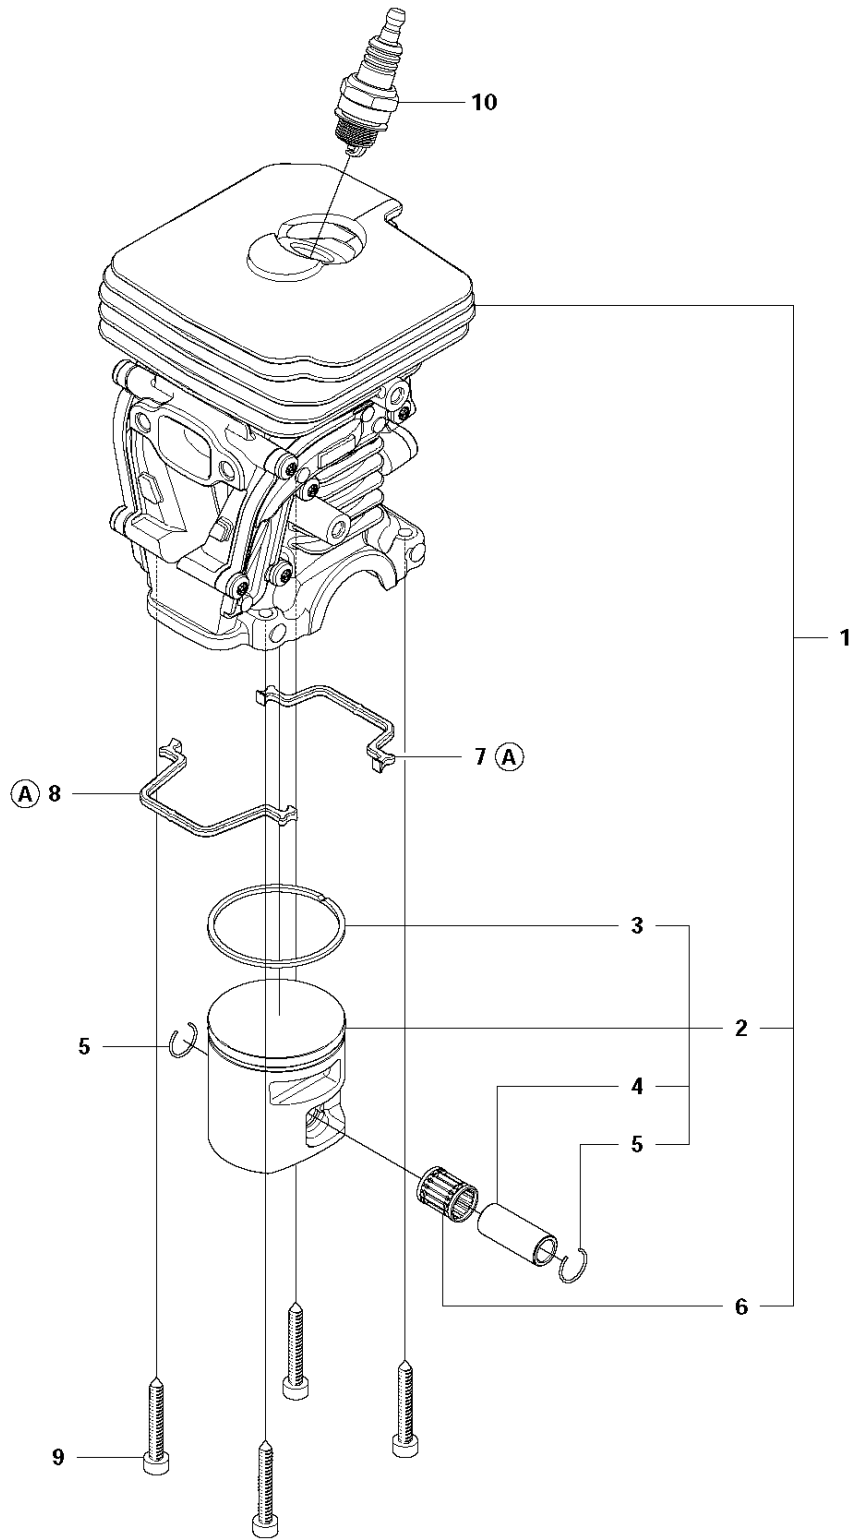

B 140, 140e
CLUTCH & OIL PUMP

CLUTCH & OIL PUMP

140 from 20120100001-current

Ref	Part No	Description	Remark	QTY	KIT
1	530 01 49-49	CLUTCH		1	
2	530 09 41-88	SPRING		1	1
3	578 25 71-01	CLUTCH DRUM ASSY		1	
4	503 53 92-01	NEEDLE BEARING		1	3
5	544 21 24-02	WORM GEAR		1	
6	540 05 79-01	PUMP PISTON		1	
7	537 15 48-01	PUMP CYLINDER		1	
8	544 08 42-01	OIL HOSE		1	
9	530 01 56-11	WASHER		1	

G 140, 140e
CARBURETOR & AIR FILTER

CARBURETOR & AIR FILTER

140 from 20120100001-current

Ref	Part No	Description	Remark	QTY	KIT
1	504 72 47-01	INSULATION WALL		1	
2	504 72 45-01	INSULATION WALL		1	1
3	504 72 44-01	INSULATION WALL		1	1
4	504 20 12-01	INLET PIPE		1	
5	503 20 02-16	SCREW IHSCFM		4	
6	506 45 05-01	CARBURETTOR		1	
7	544 28 44-01	THROTTLE ROD ASSY		1	
8	544 97 64-01	FILTER HOLDER		1	
9	544 39 26-01	SHACKLE		1	8
10	504 71 25-01	GUIDE		1	
11	544 84 43-02	CONTROL		1	
12	544 97 66-01	SCREW		1	11
13	503 20 02-40	SCREW IHSCFM		3	
14	544 80 54-02	AIR FILTER	44 MICRON	1	
14	544 80 54-03	AIR FILTER	FELT	1	
15	503 93 66-01	PURGE		1	
16	544 40 19-01	HOSE		1	

H 140, 140e
CYLINDER PISTON

11
Ⓐ 504 79 40-01
Set of gaskets

CYLINDER PISTON

140 from 20120100001-current

Ref	Part No	Description	Remark	QTY	KIT
1	504 73 51-03	CYLINDER		1	
2	502 62 50-02	PISTON ASSY		1	1
3	544 40 59-01	PISTON RING		1	2
4	544 40 60-01	PISTON PIN		1	2
5	737 44 10-00	SNAP RING		2	2
6	503 41 41-01	NEEDLE BEARING		1	1
7	544 39 60-01	GASKET		1	11
8	544 39 59-01	GASKET		1	11
9	725 53 33-55	SCREW IHSCM		4	
10	503 23 51-11	SPARK PLUG		1	
11	504 79 40-01	GASKET		1	