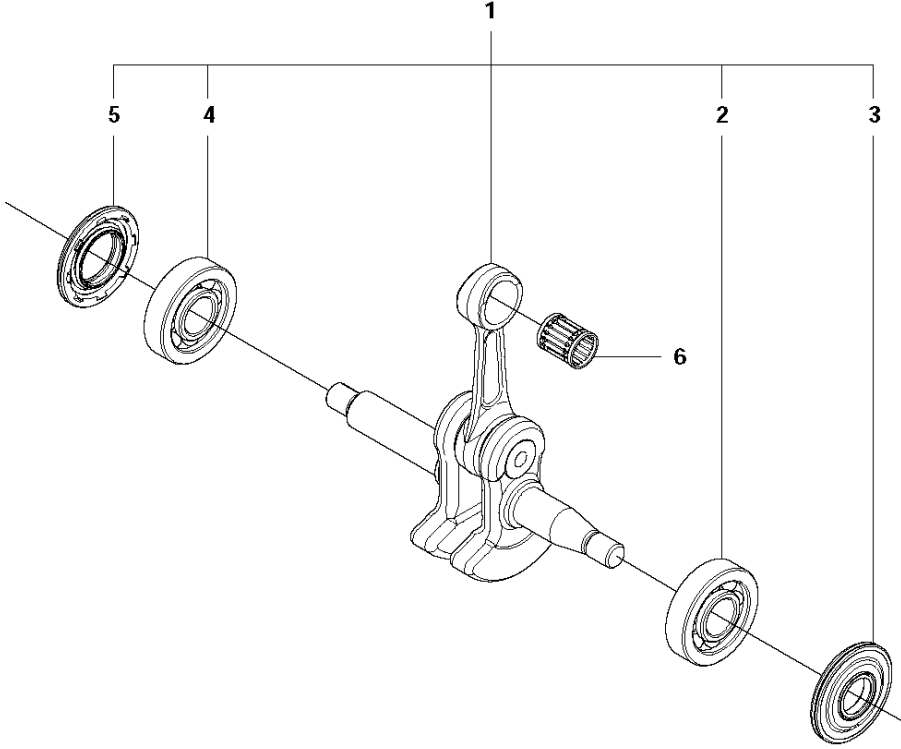

J 140, 140e
CRANKSHAFT

CRANKSHAFT

140 from 20120100001-current

Ref	Part No	Description	Remark	QTY	KIT
1	525 60 46-01	CRANKSHAFT ASSY		1	
2	544 24 87-02	BALL BEARING		1	1
3	544 25 12-01	SEALING		1	1
4	544 24 88-02	BALL BEARING		1	1
5	544 25 13-01	SEALING		1	1
6	503 41 41-01	NEEDLE BEARING		1