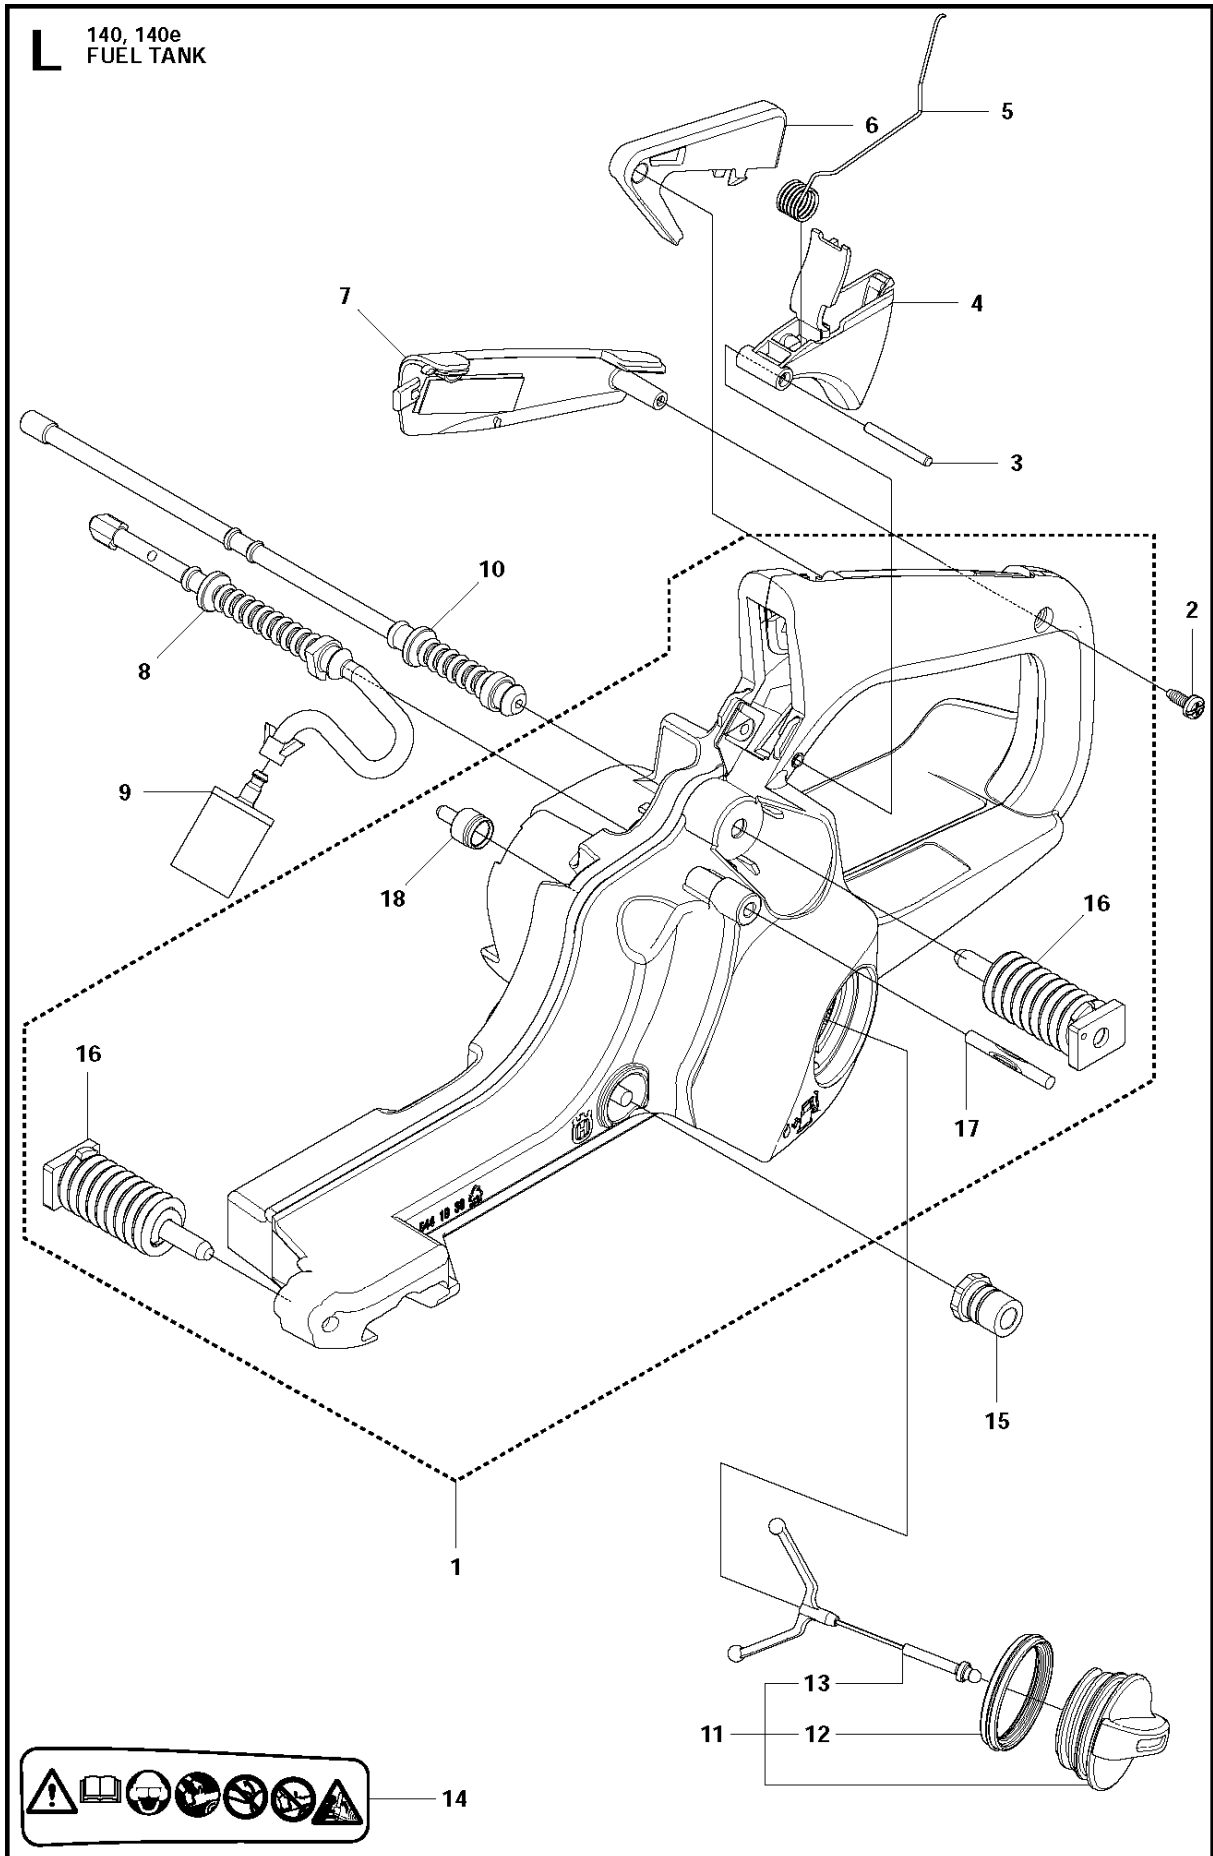

FUEL TANK

140 from 20120100001-current

Ref	Part No	Description	Remark	QTY	KIT
1	544 19 38-07	FUEL TANK		1	
2	503 21 28-10	SCREW CCRPANT		1	
3	720 18 25-20	PARALLEL PIN		1	
4	544 96 85-01	THROTTLE CONTROL		1	
5	544 09 99-01	SPRING		1	
6	544 28 41-01	THROTTLE LOCKOUT		1	
7	544 28 49-01	HANDLE INSERT		1	
8	544 12 86-01	FUEL HOSE		1	
9	503 44 32-01	FUEL FILTER		1	
10	544 12 97-01	RETURN HOSE		1	
11	544 11 12-01	TANK CAP ASSY		1	
12	537 21 50-01	SEALING		1	11
13	503 57 89-01	HOLDER		1	11
14	544 37 50-01	LABEL		1	
15	501 00 76-01	SUPPORT		1	
16	504 79 56-01	ANTIVIBRATION ELEMENT		2	1
17	721 12 63-39	GROOVED PIN		1	1
18	537 35 95-01	TANK VENT ASSY		1	1