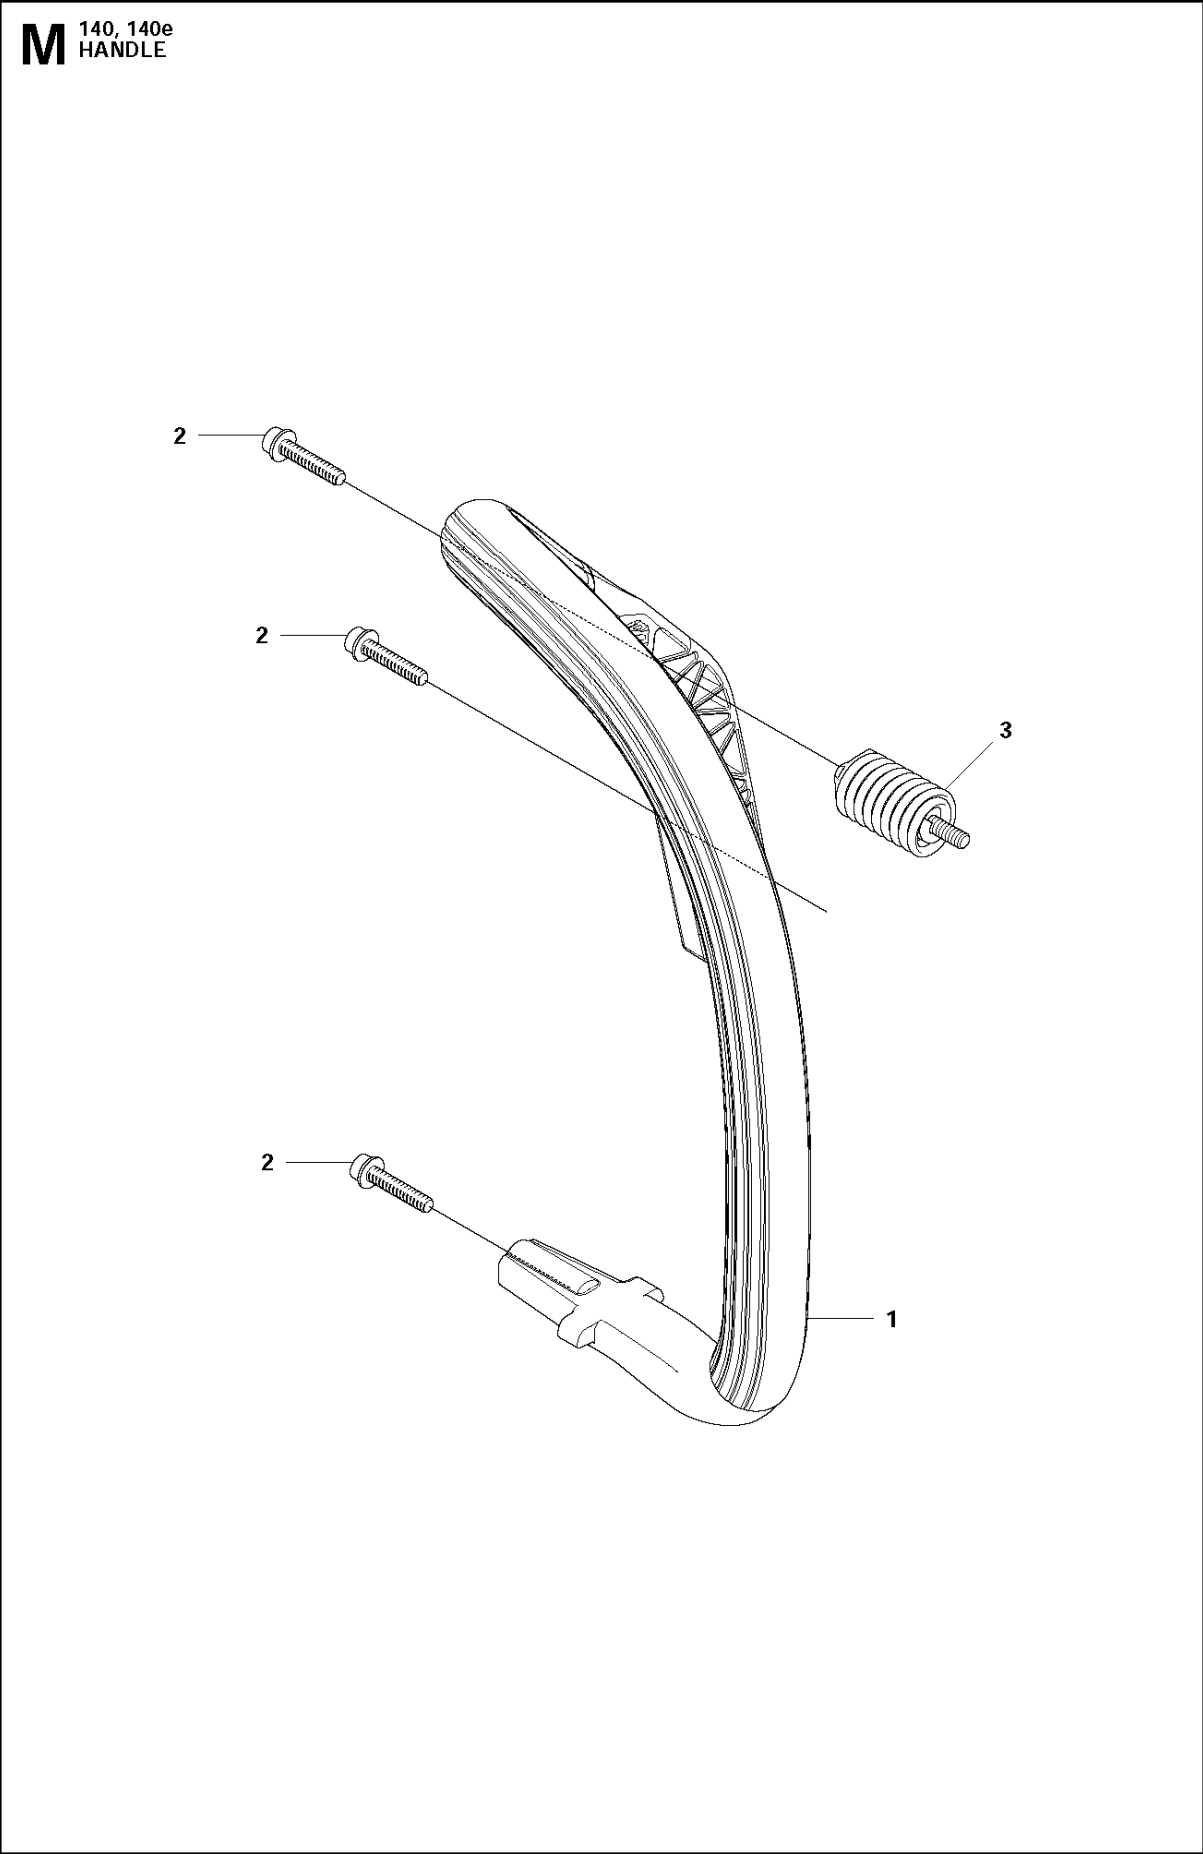

HANDLE

140 from 20120100001-current

Ref	Part No	Description	Remark	QTY KIT
1	544 28 40-01	FRONT HANDLE		1
2	503 21 88-76	SCREW IHST		3
3	503 89 83-01	ANTIVIBRATION ELEMENT		1