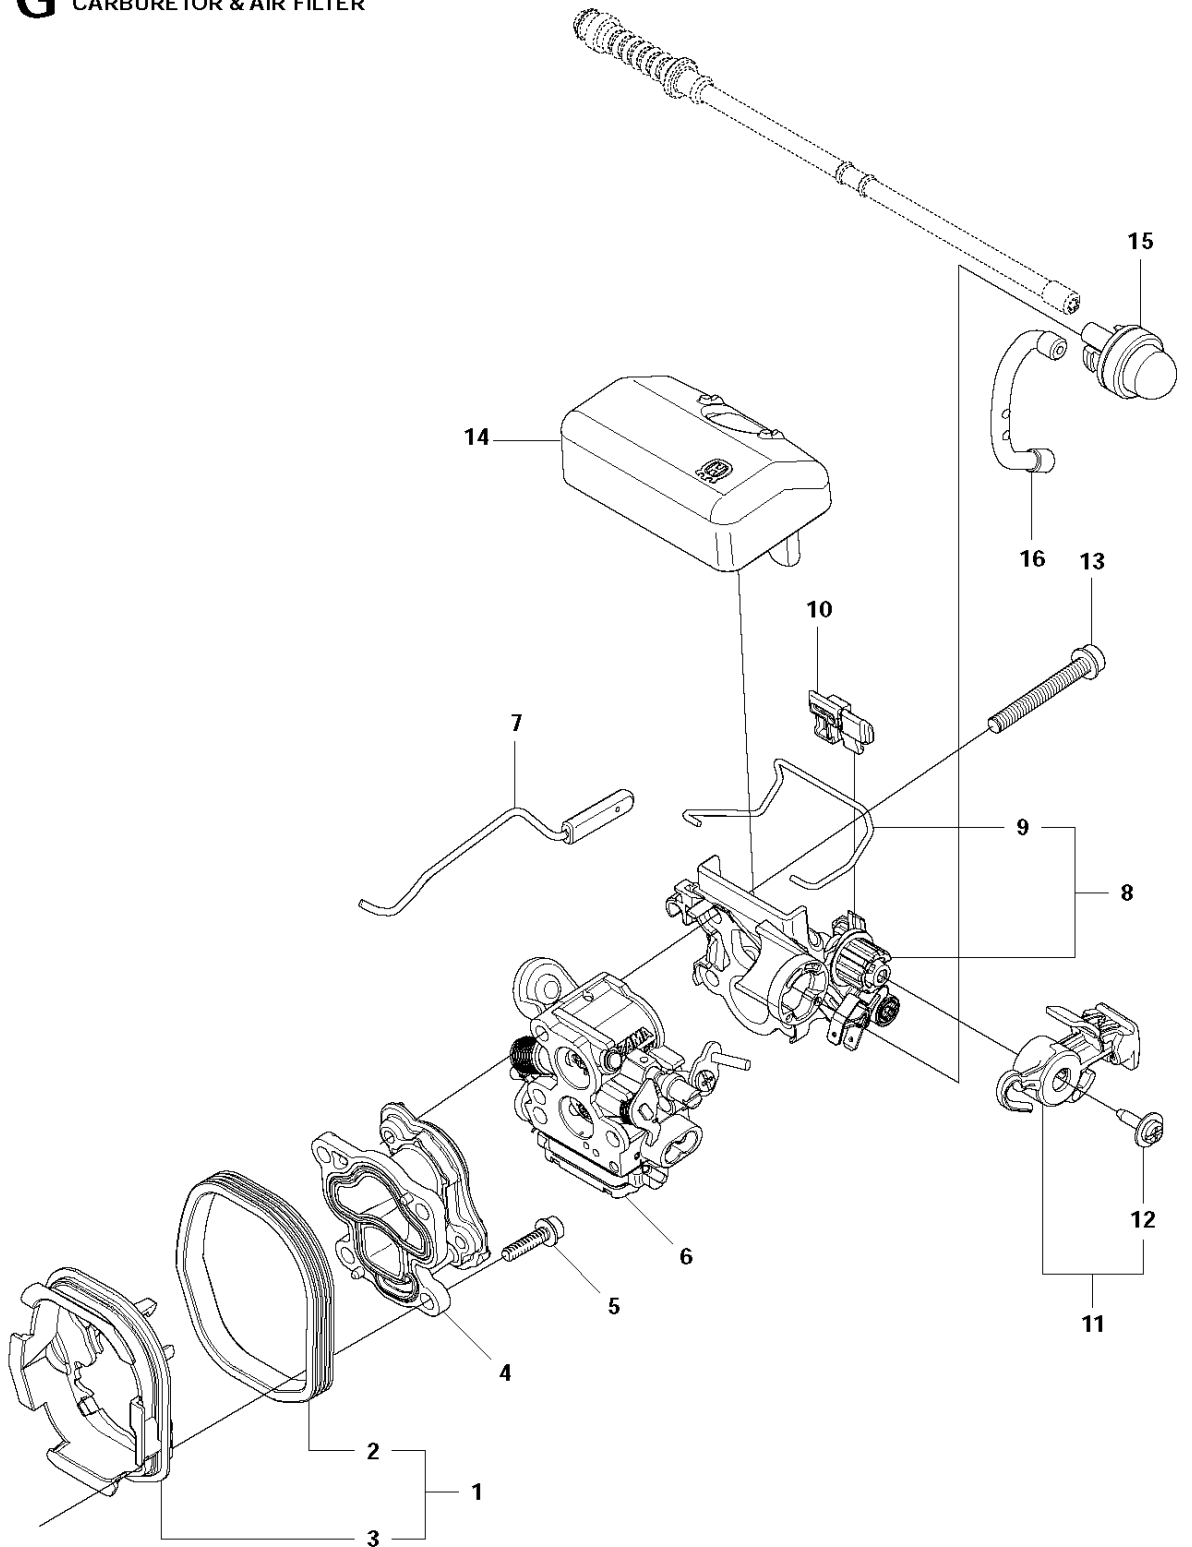

G 140, 140e
CARBURETOR & AIR FILTER

CARBURETOR & AIR FILTER

140 from 20120100001-current

Ref	Part No	Description	Remark	QTY	KIT
1	504 72 47-01	INSULATION WALL		1	
2	504 72 45-01	INSULATION WALL		1	1
3	504 72 44-01	INSULATION WALL		1	1
4	504 20 12-01	INLET PIPE		1	
5	503 20 02-16	SCREW IHSCFM		4	
6	506 45 05-01	CARBURETTOR		1	
7	544 28 44-01	THROTTLE ROD ASSY		1	
8	544 97 64-01	FILTER HOLDER		1	
9	544 39 26-01	SHACKLE		1	8
10	504 71 25-01	GUIDE		1	
11	544 84 43-02	CONTROL		1	
12	544 97 66-01	SCREW		1	11
13	503 20 02-40	SCREW IHSCFM		3	
14	544 80 54-02	AIR FILTER	44 MICRON	1	
14	544 80 54-03	AIR FILTER	FELT	1	
15	503 93 66-01	PURGE		1	
16	544 40 19-01	HOSE		1