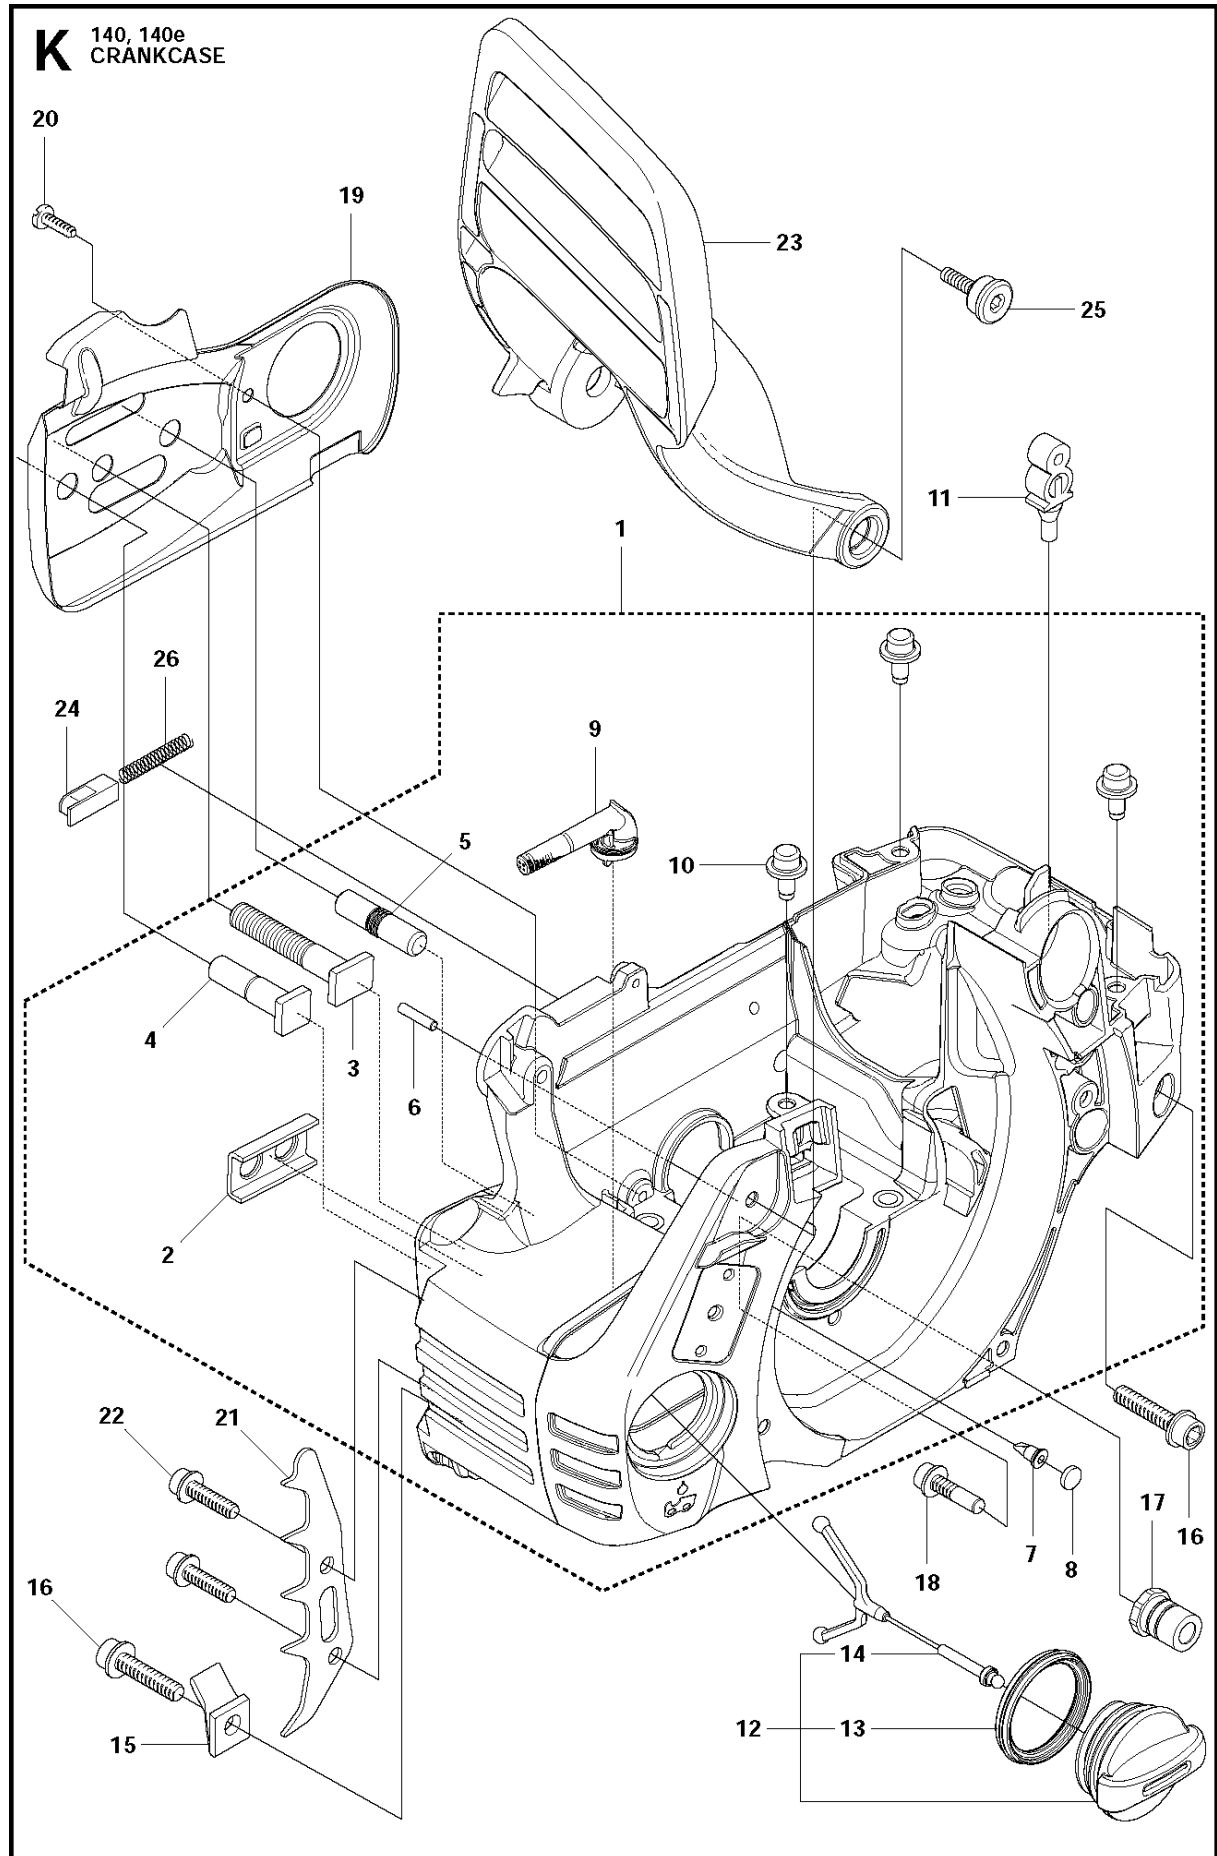

CRANKCASE

140 from 20120100001-current

Ref	Part No	Description	Remark	QTY	KIT
1	544 93 25-03	CRANKCASE ASSY		1	
2	503 87 58-02	STIFFENING PLATE		1	1
3	503 87 54-02	BAR BOLT		1	1
4	537 33 46-01	BAR BOLT		1	1
5	544 03 64-01	BAR BOLT		1	1
6	503 24 09-05	NEEDLE ROLLER		1	1
7	530 02 61-19	CHECK VALVE		1	1
8	537 40 35-01	FILTER		1	1
9	544 08 33-01	OIL SCREEN		1	1
10	544 33 16-01	GUIDE PIN		3	1
11	503 86 93-01	SUPPORT		1	
12	544 11 12-01	TANK CAP ASSY		1	
13	537 21 50-01	SEALING		1	12
14	503 57 89-01	HOLDER		1	12
15	503 88 63-01	PIN		1	
16	503 21 88-76	SCREW IHSCCT		2	
17	501 00 76-01	SUPPORT		1	
18	503 21 51-03	SCREW IHSCCT		1	
19	544 28 46-01	CHAIN GUIDE PLATE		1	
20	503 21 70-10	SCREW CCRPANT		1	
21	544 28 65-01	SPIKE		1	
22	503 21 75-20	SCREW IHSCFT		2	
23	544 25 15-01	HAND GUARD		1	
24	503 89 24-01	LOCK		1	
25	503 89 30-01	SCREW		2	
26	503 43 65-01	POSITION SPRING		1