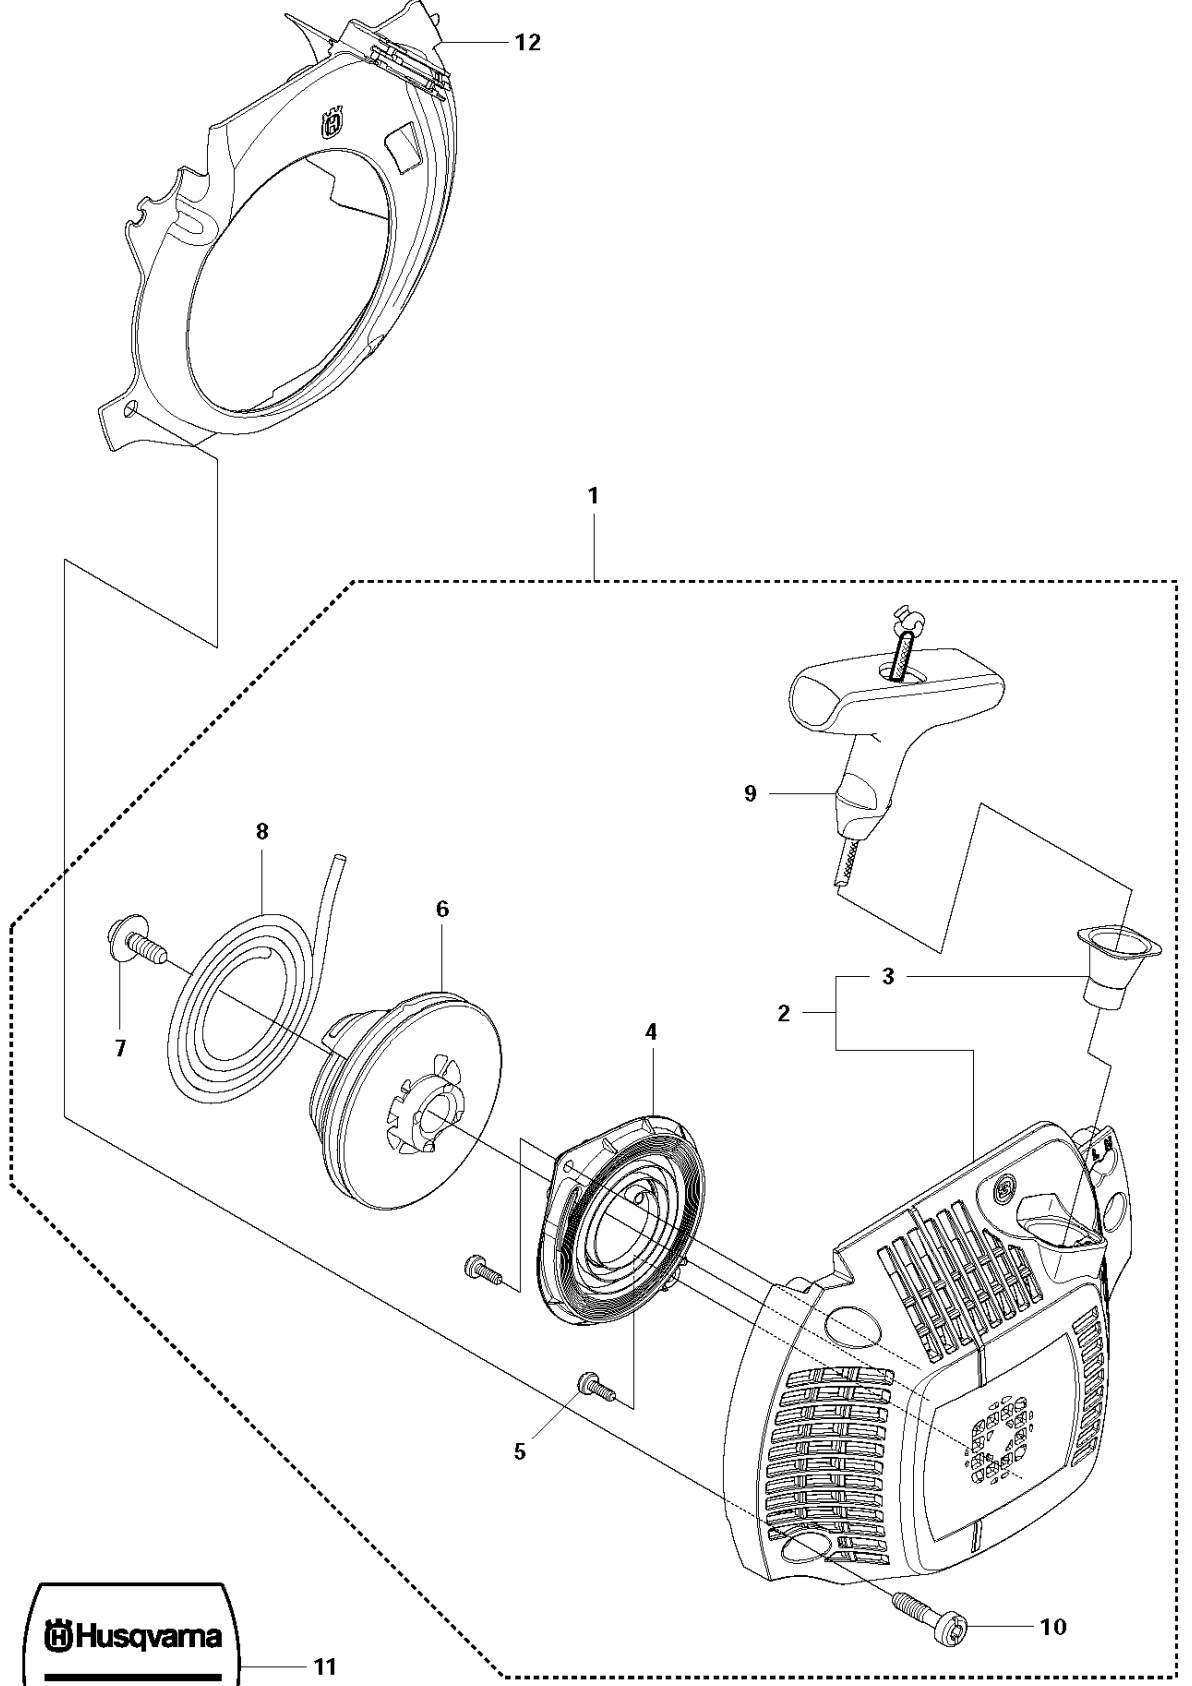

SPARE PARTS LIST

CHAIN SAWS

140 from 20120100001-current

A2 140
CHAIN BRAKE & CLUTCH COVER

CHAIN BRAKE & CLUTCH COVER

140 from 20120100001-current

Ref	Part No	Description	Remark	QTY KIT	
1	501 38 82-01	CLUTCH COVER ASSY			
2	735 31 08-20	E-CLIP		1	1
3	537 28 66-01	PAWL		1	1
4	540 06 33-01	CHAIN GUIDE		1	1
5	537 01 74-01	BEARING SLEEVE		1	1
6	503 89 08-02	KNEE JOINT ASSY		1	1
7	505 89 26-01	BRAKE SPRING		1	1
8	503 85 52-01	GUIDE BUSHING		1	1
9	544 24 85-01	COVER LID		1	1
10	503 21 70-10	SCREW CCRPANT		7	1
11	544 25 31-01	WEAR PROTECTION		1	1
12	544 30 60-01	BRAKE BAND ASSY		1	1
13	503 89 29-01	PIN		1	1
14	537 39 70-01	WORM SCREW		1	1
15	537 07 94-02	WORM WHEEL		1	1
16	740 48 07-02	O-RING		1	1
17	503 23 00-63	WASHER		1	1
18	544 37 68-01	LABEL		1	1
19	503 22 00-01	HEXAGON NUT		1	

B 140, 140e
CLUTCH & OIL PUMP

CLUTCH & OIL PUMP

140 from 20120100001-current

Ref	Part No	Description	Remark	QTY	KIT
1	530 01 49-49	CLUTCH		1	
2	530 09 41-88	SPRING		1	1
3	578 25 71-01	CLUTCH DRUM ASSY		1	
4	503 53 92-01	NEEDLE BEARING		1	3
5	544 21 24-02	WORM GEAR		1	
6	540 05 79-01	PUMP PISTON		1	
7	537 15 48-01	PUMP CYLINDER		1	
8	544 08 42-01	OIL HOSE		1	
9	530 01 56-11	WASHER		1	

C 140, 140e
CYLINDER COVER

CYLINDER COVER

140 from 20120100001-current

Ref	Part No	Description	Remark	QTY	KIT
1	504 79 02-01	CYLINDER COVER ASSY		1	
2	522 73 60-01	LABEL		1	1
3	503 89 47-01	SNAP LOCKING		3	

D2 140
STARTER

11

STARTER

140 from 20120100001-current

Ref	Part No	Description	Remark	QTY	KIT
1	504 59 70-02	STARTER ASSY		1	
2	504 59 69-01	STARTER		1	1
3	537 28 32-01	SLEEVE		1	1, 2
4	540 05 75-02	SPRING CASSETTE ASSY		1	1
5	503 21 28-10	SCREW CCRPANT		2	1
6	504 59 71-01	STARTER PULLEY		1	1
7	503 21 77-16	SCREW IHSCT		1	1
8	505 30 51-25	STARTER CORD		1	1
9	537 23 25-01	STARTER HANDLE		1	1
10	503 21 73-21	SCREW		4	1
11	504 54 68-04	LABEL		1	
12	544 19 71-01	AIR CONDUCTOR		1	