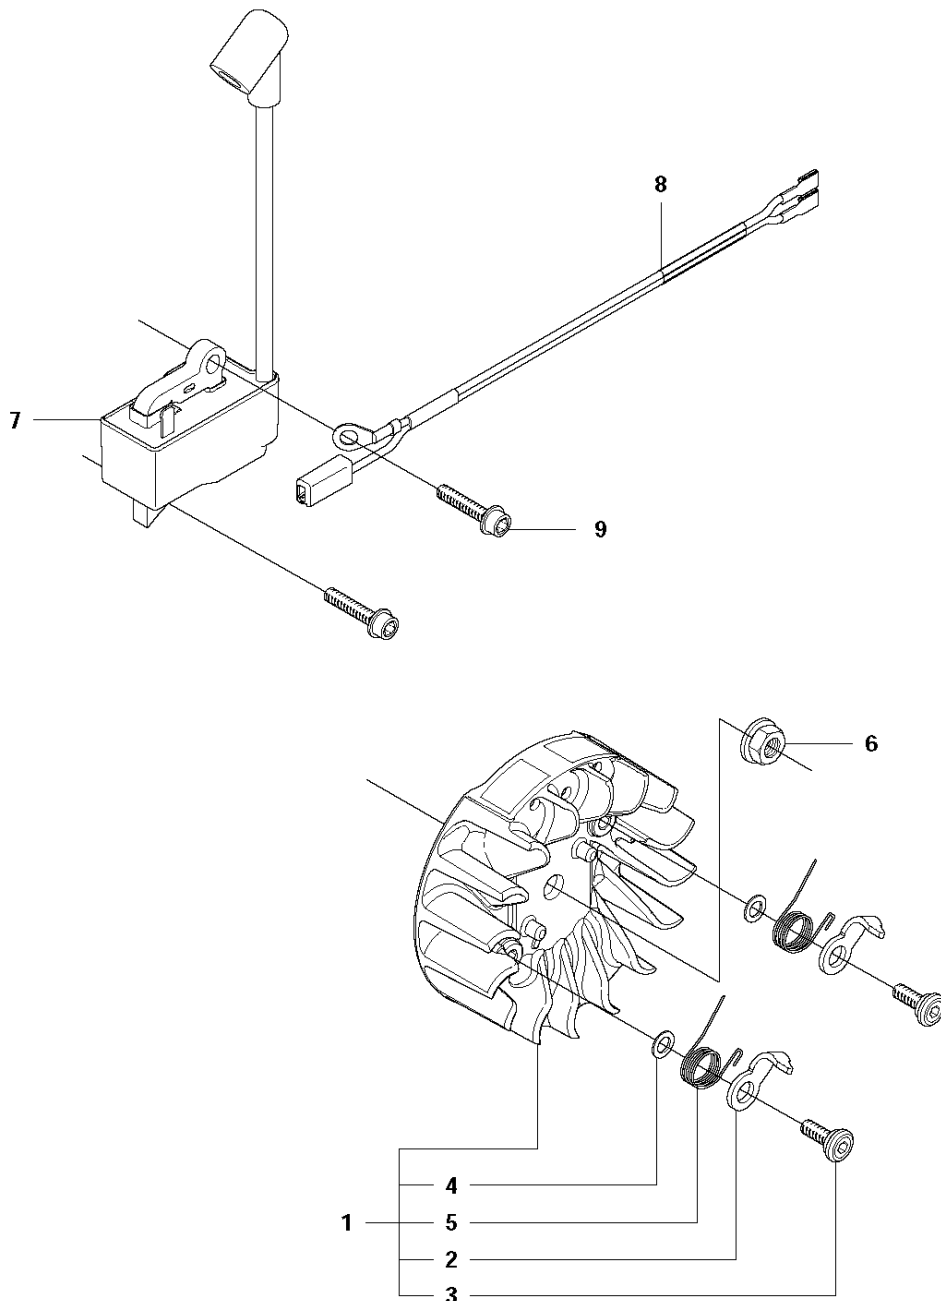

E 140, 140e
IGNITION SYSTEM

IGNITION SYSTEM

140 from 20120100001-current

Ref	Part No	Description	Remark	QTY	KIT
1	544 87 42-02	FLYWHEEL ASSY		1	
2	537 24 56-01	STARTER PAWL		2	1
3	501 81 99-03	SCREW		2	1
4	503 23 00-42	WASHER		2	1
5	529 27 11-01	SPRING		2	1
6	503 22 04-01	NUT		1	
7	576 70 56-02	IGNITION MODULE		1	
8	510 10 14-01	WIRING ASSY		1	
9	503 20 02-20	SCREW IHSCFM		2