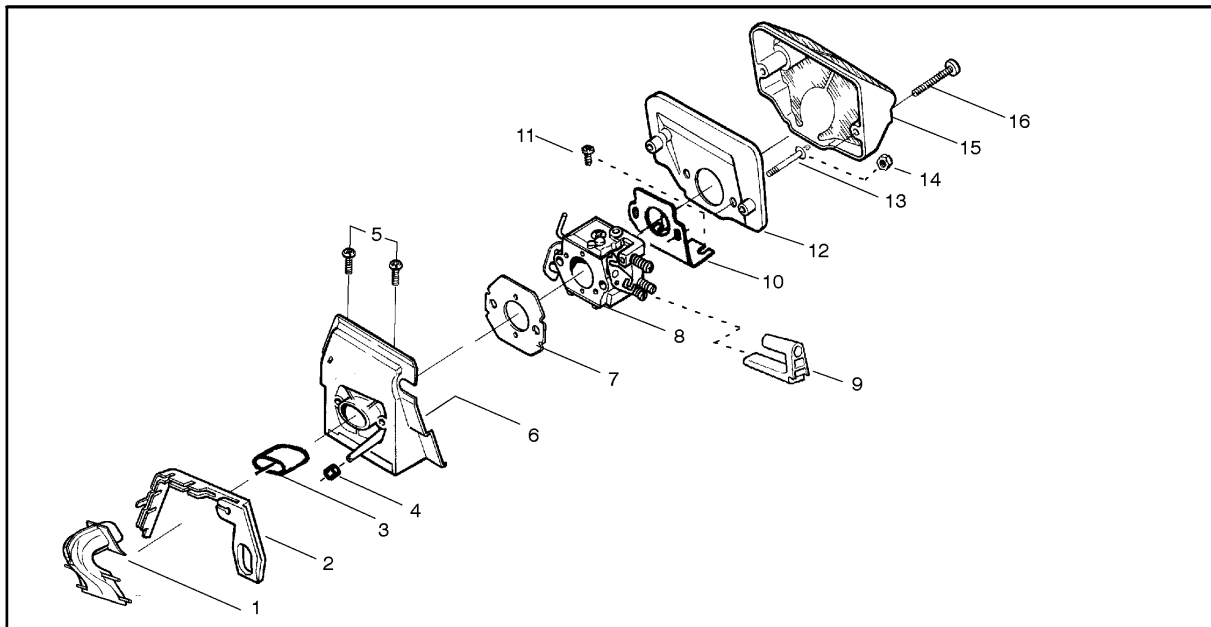

PARTS LIST NO. 106-232761		Husqvarna® PARTS LIST	MODEL(s) 136 & 141	
DATE 12/10/03	REPLACES 106-232761-6/11/03		Note: Illustration may differ from actual model due to design changes	PAGE NO. 2