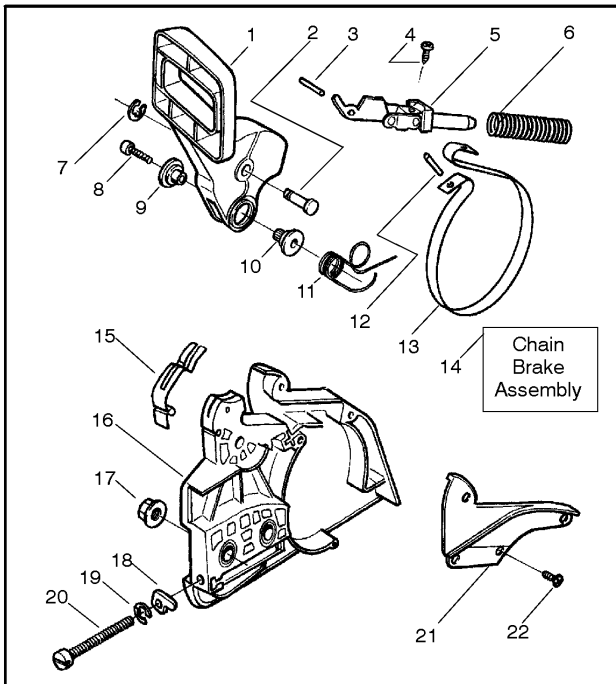

SPARE PARTS LIST

CHAIN SAWS

141, 20040100001-Current

PARTS LIST NO. 106-232761		 Husqvarna ® PARTS LIST	MODEL(s) 136 & 141
DATE 12/10/03	REPLACES 106-232761-6/11/03		Note: Illustration may differ from actual model due to design changes

CHAIN BRAKE

141, 20040100001-Current

Ref	Part No	Description	Remark	QTY KIT
1	530 07 13-48	LEVER		1
2	530 02 98-79	SCREW		1
3	530 01 59-15	SCREW		1
4	530 01 59-11	SCREW		1
5	530 05 47-41	KNEE LINK		1
6	530 01 62-37	SPRING		1
7	530 03 85-93	RETAINER		1
8	530 01 63-84	SCREW		1
9	530 05 65-31	SHAFT PIVOT		1
10	530 02 98-81	SHAFT PIVOT		1
11	530 01 59-10	SPRING		1
12	530 01 59-13	PEN		1
13	530 05 22-32	BRAKE BAND		1
14	530 05 48-02	CHAIN BRAKE ASSY		1
15	530 02 98-78	SPRING		1
16	530 04 94-83	CLUTCH COVER		1
17	530 01 59-17	NUT		1
18	530 01 58-26	PEN		1
19	530 03 85-93	RETAINER		1
20	530 01 61-10	SCREW		1
21	530 05 30-35	COVER		1
22	530 01 59-11	SCREW		1

Ref	Part No	Description	Remark	QTY KIT
25	952 03 01-50	SPARK PLUG		1
27	530 03 76-52	DEFLECTOR		1
28	530 03 76-40	PLATE		1
29	530 01 92-05	GASKET		1
530069944	530 06 99-44	PISTON		1
530069454	530 06 94-54	PISTON		1
530029805	530 02 98-05	PISTON RING		1
530029982	530 02 99-82	PISTON RING		1
32	530 03 21-17	NEEDLE BEARING		1
33	530 01 56-97	LOCKING RING		1
35	530 01 58-97	SCREW		1
530163874	530 16 38-74	OPERATORS MANUAL		1
530163872	530 16 38-72	OPERATORS MANUAL		1
530163873	530 16 38-73	OPERATORS MANUAL		1
530163871	530 16 38-71	OPERATORS MANUAL		1
530164305	530 16 43-05	OPERATOR'S MANUAL	NEW PART NUMBER FOR THIS IPL	1
530031135	530 03 11-35	WRENCH		1
530031136	530 03 11-36	PULLER		1
530031112	530 03 11-12	PULLER		1
530047941	530 04 79-41	DECAL		1
530037912	530 03 79-12	BAR COVER		1