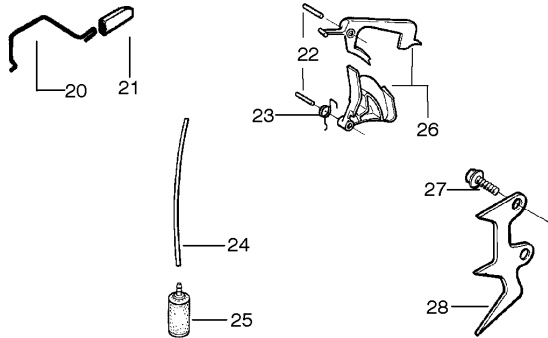

PARTS LIST NO. 106-232761		Husqvarna® PARTS LIST	MODEL(s) 136 & 141	
DATE 12/10/03	REPLACES 106-232761-6/11/03		Note: Illustration may differ from actual model due to design changes	PAGE NO. 4