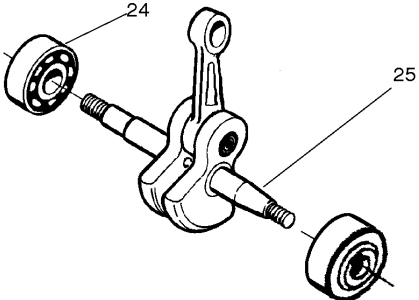

PARTS LIST NO. 106-232761		Husqvarna® PARTS LIST	MODEL(s) 136 & 141	
DATE 12/10/03	REPLACES 106-232761-6/11/03		Note: Illustration may differ from actual model due to design changes	PAGE NO. 2