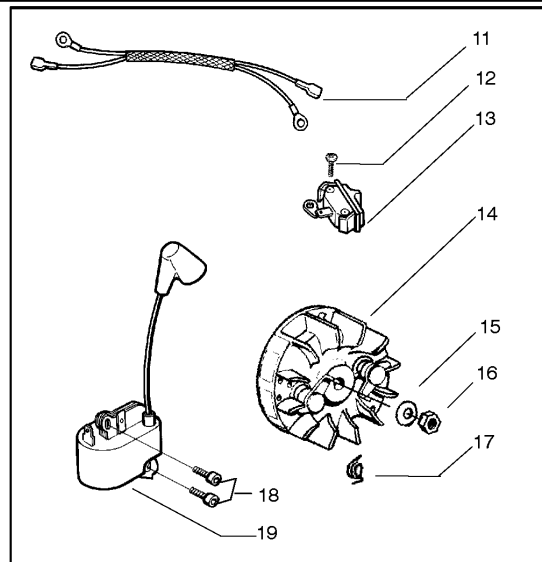

PARTS LIST NO. 106-232761		Husqvarna® PARTS LIST	MODEL(s) 136 & 141	
DATE 12/10/03	REPLACES 106-232761-6/11/03		Note: Illustration may differ from actual model due to design changes	PAGE NO. 4