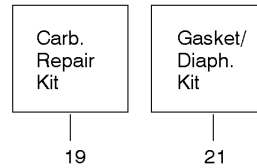

PARTS LIST NO. 106-232761		® PARTS LIST	MODEL(s) 136 & 141	
DATE 12/10/03	REPLACES 106-232761-6/11/03		NOTE: Illustration may differ from actual model due to design changes	PAGE NO. 5

Kit - Carburetor Assembly No. 530071510 (WT-540)
Kit - Carburetor Assembly No. 530069629 (WT-289)
Kit - Carburetor Assembly No. 530035482 (WT-542)

Carburetor CIQ-W6 Zama -
See Service Reference

Kit - Carburetor Assembly No. 530071692 - WT-660 (US/Can/Mex.)

Kit - Carburetor Assembly No. 530071704 - WT-660 (Export Only)

Note: No Repair kits are available for these carburetors, please order the complete assembly part number.

✓ = NEW PART NUMBER FOR THIS IPL   * = REFER TO THE SERVICE REFERENCE INDICATED FOR MORE INFORMATION. (LOCATED AT END OF IPL)
● = THESE PARTS ARE ILLUSTRATED FOR CLARITY. ORDER COMPLETE ASSEMBLY.