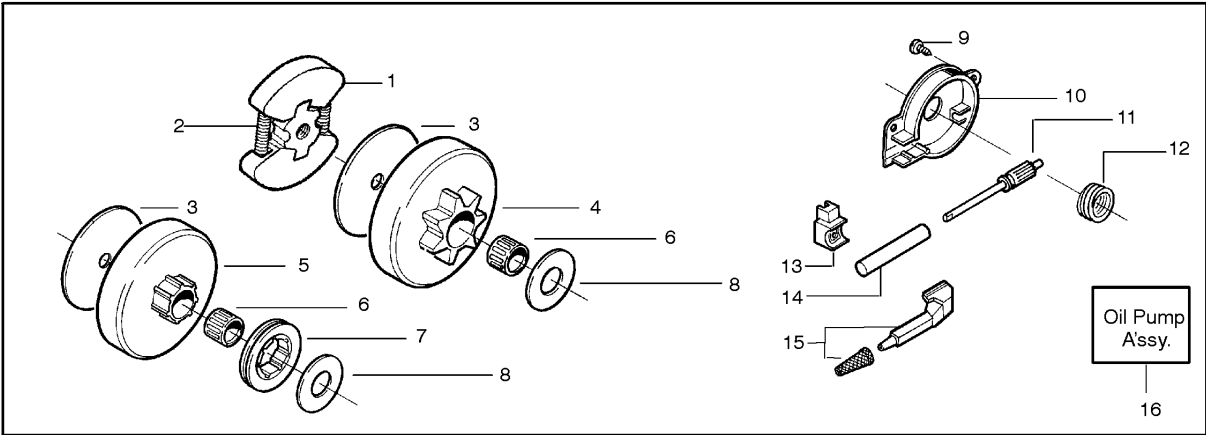

CLUTCH & OIL PUMP

141, 20040100001-Current

Ref	Part No	Description	Remark	QTY KIT
1	530 01 49-49	CLUTCH		1
2	530 09 41-88	SPRING		1
3	530 01 56-11	WASHER		1
4	530 04 70-61	CLUTCH DRUM ASSY		1
5	530 06 93-16	CLUTCH DRUM		1
6	530 03 21-19	BUSHING		1
7	530 02 86-50	RIM SPROCKET		1
8	530 01 59-07	WASHER		1
9	530 01 58-96	SCREW		1
10	530 02 98-35	HOUSING		1
11	530 02 98-38	PISTON		1
12	530 02 98-33	PUMP		1
13	530 01 91-74	SEALING		1
14	530 02 98-34	BARREL		1
15	530 01 47-76	OIL PICK-UP		1
16	530 01 44-10	OIL PUMP		1