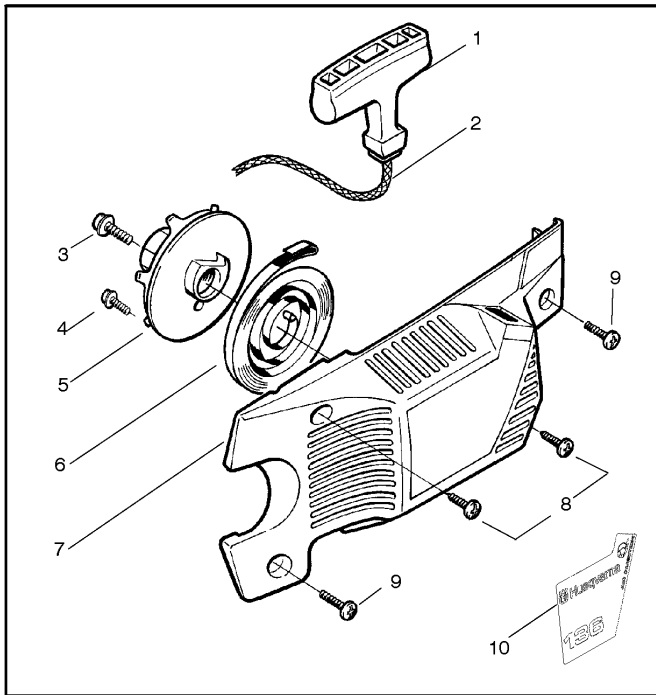

PARTS LIST NO. 106-232761		Husqvarna® PARTS LIST	MODEL(s) 136 & 141	
DATE 12/10/03	REPLACES 106-232761-6/11/03		NOTE: Illustration may differ from actual model due to design changes	PAGE NO. 4