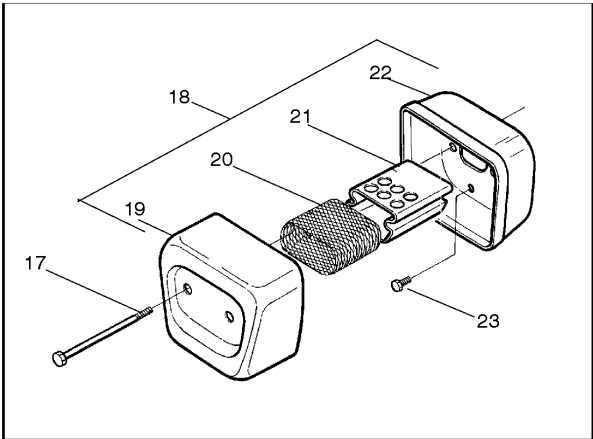

PARTS LIST NO. 106-232761		Husqvarna® PARTS LIST	MODEL(s) 136 & 141	
DATE 12/10/03	REPLACES 106-232761-6/11/03		Note: Illustration may differ from actual model due to design changes	PAGE NO. 2