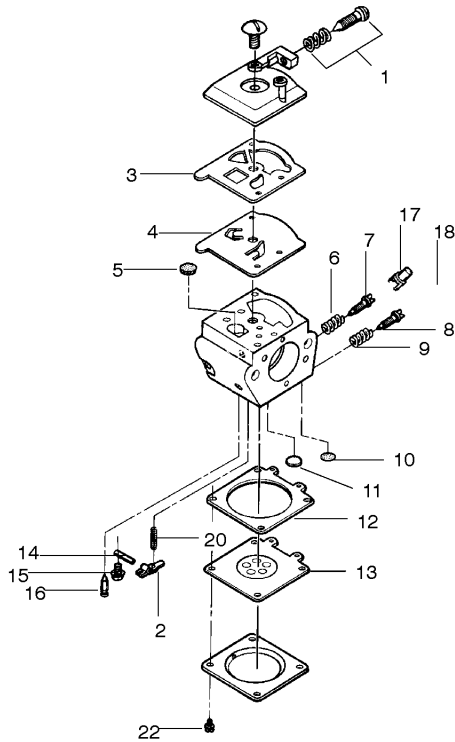

PARTS LIST NO. 106-232761		® PARTS LIST	MODEL(s) 136 & 141	
DATE 12/10/03	REPLACES 106-232761-6/11/03		NOTE: Illustration may differ from actual model due to design changes	PAGE NO. 5

Kit - Carburetor Assembly No. 530071510 (WT-540)
Kit - Carburetor Assembly No. 530069629 (WT-289)
Kit - Carburetor Assembly No. 530035482 (WT-542)

Carburetor CIQ-W6 Zama -
See Service Reference

Kit - Carburetor Assembly No. 530071692 - WT-660 (US/Can/Mex.)

Kit - Carburetor Assembly No. 530071704 - WT-660 (Export Only)

Note: No Repair kits are available for these carburetors, please order the complete assembly part number.

✓ = NEW PART NUMBER FOR THIS IPL   * = REFER TO THE SERVICE REFERENCE INDICATED FOR MORE INFORMATION. (LOCATED AT END OF IPL)
● = THESE PARTS ARE ILLUSTRATED FOR CLARITY. ORDER COMPLETE ASSEMBLY.