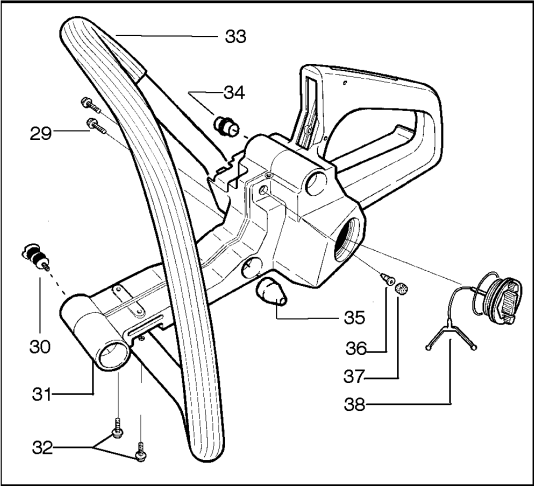

PARTS LIST NO. 106-232761		Husqvarna® PARTS LIST	MODEL(s) 136 & 141	
DATE 12/10/03	REPLACES 106-232761-6/11/03		Note: Illustration may differ from actual model due to design changes	PAGE NO. 4