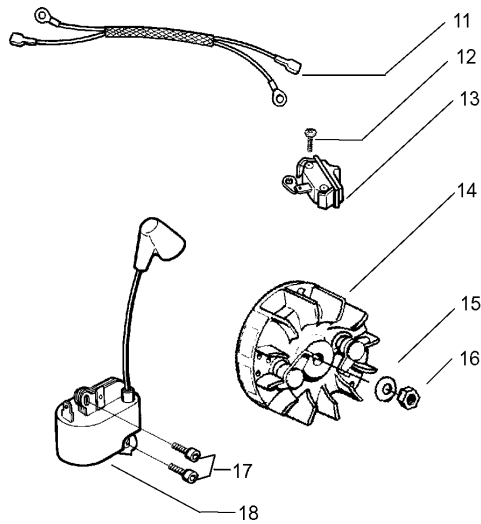

PARTS LIST NO. 530163750		Husqvarna® PARTS LIST	MODEL(s) 141 LE	
DATE 4/09/08	Updated 530163750 - 08/02/07		Note: Illustration may differ from actual model due to design changes	PAGE NO. 4