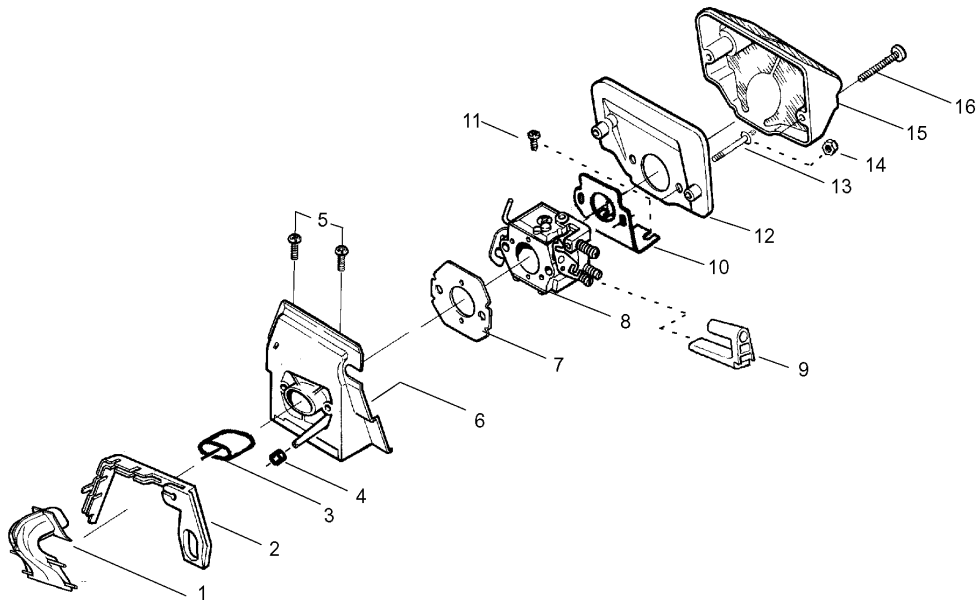

PARTS LIST NO. 530163750		Husqvarna® PARTS LIST	MODEL(s) 141 LE	
DATE 4/09/08	Updated 530163750 - 08/02/07		Note: Illustration may differ from actual model due to design changes	PAGE NO. 2