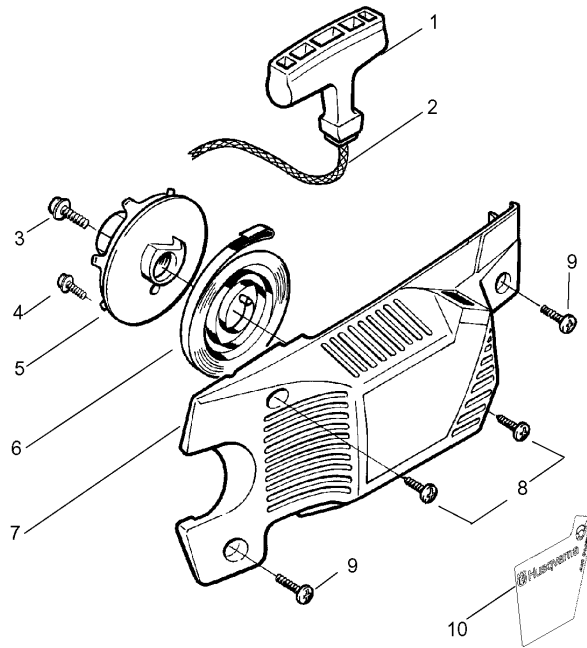

PARTS LIST NO. 530163750		Husqvarna® PARTS LIST	MODEL(s) 141 LE	
DATE 4/09/08	Updated 530163750 - 08/02/07		Note: Illustration may differ from actual model due to design changes	PAGE NO. 4