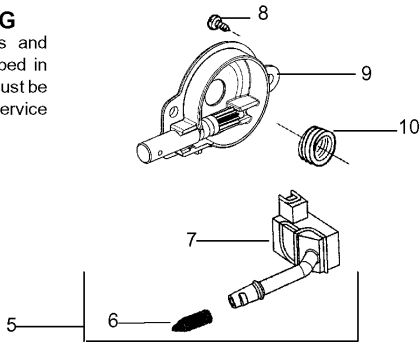

PARTS LIST NO. 530163750		HUSQVARNA PARTS LIST	MODEL(s) 141 LE	
DATE 4/09/08	Replaces 530163750-8/02/07		NOTE: Illustration may differ from actual model due to design changes	PAGE NO. 3

⚠ WARNING

All repairs, adjustments and maintenance not described in the Operator's Manual must be performed by qualified service personnel.