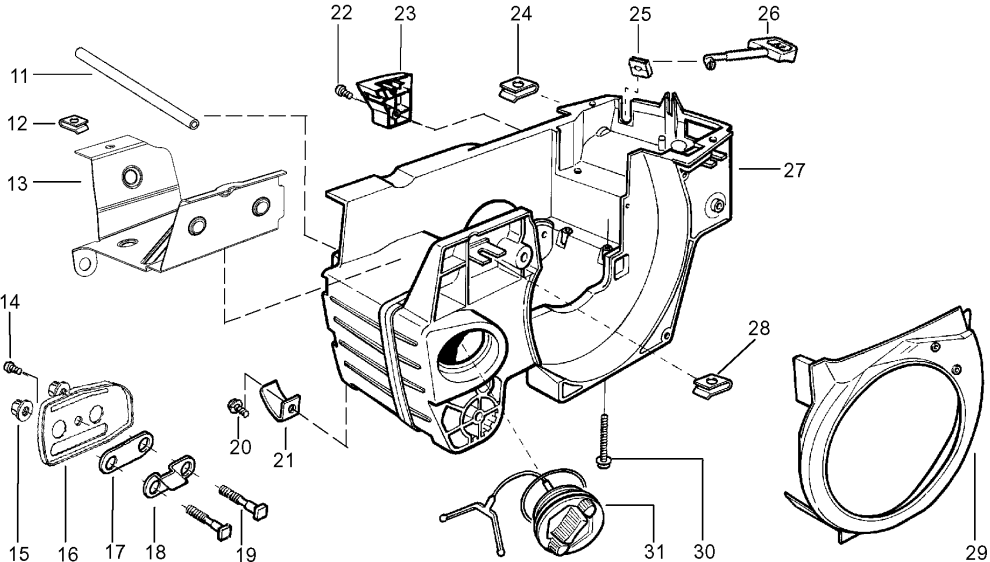

PARTS LIST NO. 530163750		HUSQVARNA PARTS LIST	MODEL(s) 141 LE	
DATE 4/09/08	Replaces 530163750-8/02/07		Note: Illustration may differ from actual model due to design changes	PAGE NO. 3