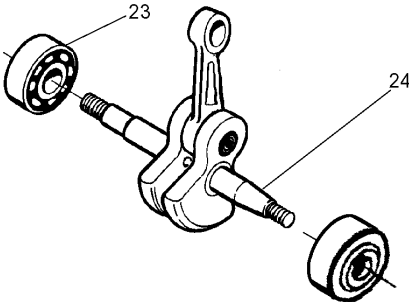

PARTS LIST NO. 530163750		Husqvarna® PARTS LIST	MODEL(s) 141 LE	
DATE 4/09/08	Updated 530163750 - 08/02/07		Note: Illustration may differ from actual model due to design changes	PAGE NO. 2