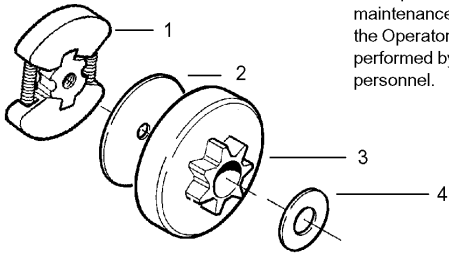

PARTS LIST NO. 530163750		HUSQVARNA PARTS LIST	MODEL(s) 141 LE	
DATE 4/09/08	Replaces 530163750-8/02/07		NOTE: Illustration may differ from actual model due to design changes	PAGE NO. 3

⚠ WARNING

All repairs, adjustments and maintenance not described in the Operator's Manual must be performed by qualified service personnel.