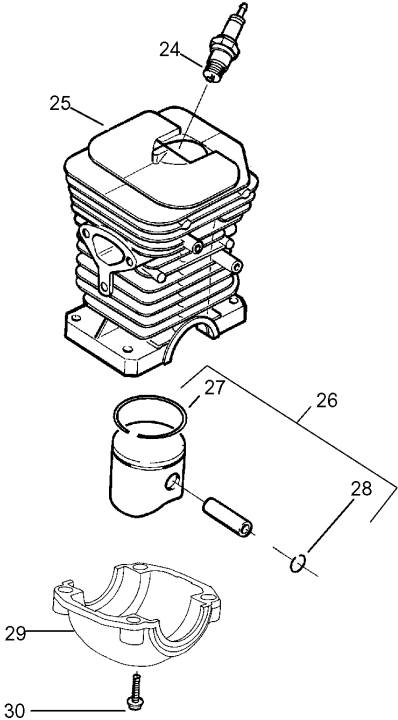

## CHAIN BRAKE

141 LE, 2008-06

Ref	Part No	Description	Remark	QTY KIT
1	530 07 13-48	LEVER		1
2	530 02 98-79	SCREW		1
3	530 01 59-15	SCREW		1
4	530 01 59-11	SCREW		1
5	530 05 47-41	KNEE LINK		1
6	530 01 62-37	SPRING		1
7	530 03 85-93	RETAINER		1
8	530 01 63-84	SCREW		1
9	530 05 65-31	SHAFT PIVOT		1
10	530 02 98-81	SHAFT PIVOT		1
11	530 01 59-10	SPRING		1
12	530 01 59-13	PEN		1
13	530 05 22-32	BRAKE BAND		1
14	530 05 48-02	CHAIN BRAKE ASSY		1
15	530 02 98-78	SPRING		1
16	530 04 94-83	CLUTCH COVER		1
17	530 01 58-26	PEN		1
18	530 03 85-93	RETAINER		1
19	530 01 61-10	SCREW		1
20	530 05 30-35	COVER		1
21	530 01 59-11	SCREW		1

Ref	Part No	Description	Remark	QTY KIT
22	530 01 61-54	SCREW		1
23	530 04 76-09	COVER		1

PARTS LIST NO. 530163750		<b>Husqvarna</b> ® PARTS LIST	MODEL(s) 141 LE
DATE 4/09/08	Updated 530163750 - 8/02/07		<b>Note:</b> Illustration may differ from actual model due to design changes

## CYLINDER PISTON

141 LE, 2008-06

Ref	Part No	Description	Remark	QTY KIT
1	530 07 13-48	LEVER		1
2	530 02 98-79	SCREW		1
3	530 01 59-15	SCREW		1
4	530 01 59-11	SCREW		1
5	530 05 47-41	KNEE LINK		1
6	530 01 62-37	SPRING		1
7	530 03 85-93	RETAINER		1
8	530 01 63-84	SCREW		1
9	530 05 65-31	SHAFT PIVOT		1
10	530 02 98-81	SHAFT PIVOT		1
11	530 01 59-10	SPRING		1
12	530 01 59-13	PEN		1
13	530 05 22-32	BRAKE BAND		1
14	530 05 48-02	CHAIN BRAKE ASSY		1
15	530 02 98-78	SPRING		1
16	530 04 94-83	CLUTCH COVER		1
17	530 01 58-26	PEN		1
18	530 03 85-93	RETAINER		1
19	530 01 61-10	SCREW		1
20	530 05 30-35	COVER		1
21	530 01 59-11	SCREW		1
22	530 01 61-54	SCREW		1
23	530 04 76-09	COVER		1
24	952 03 01-50	SPARK PLUG		1
25	530 06 99-41	CYLINDER		1
26	530 06 94-54	PISTON		1
27	530 02 99-82	PISTON RING		1
28	530 01 56-97	LOCKING RING		1
29	530 04 97-94	CRANKCASE		1
30	530 01 58-97	SCREW		1
-	530 03 11-35	WRENCH		1
-	530 04 78-39	DECAL		1