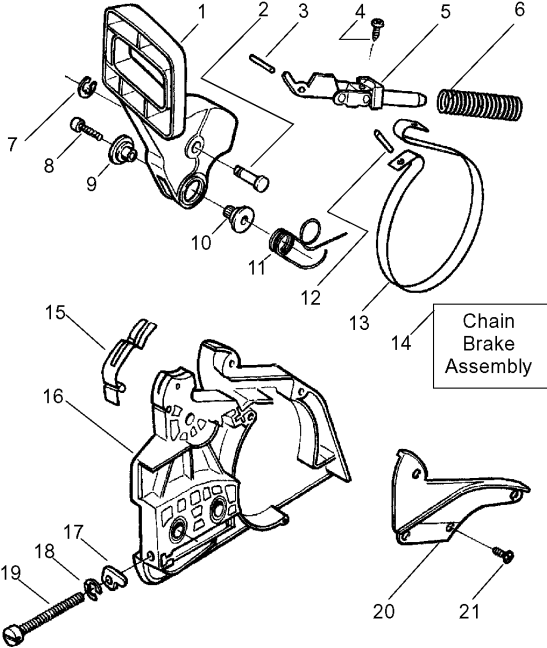

# SPARE PARTS LIST

CHAIN SAWS

141 LE, 2008-06

PARTS LIST NO. 530163750		<b>Husqvarna</b> ® PARTS LIST	MODEL(s) 141 LE
DATE 4/09/08	Updated 530163750 - 8/02/07		<b>Note:</b> Illustration may differ from actual model due to design changes

## CHAIN BRAKE

141 LE, 2008-06

Ref	Part No	Description	Remark	QTY KIT
1	530 07 13-48	LEVER		1
2	530 02 98-79	SCREW		1
3	530 01 59-15	SCREW		1
4	530 01 59-11	SCREW		1
5	530 05 47-41	KNEE LINK		1
6	530 01 62-37	SPRING		1
7	530 03 85-93	RETAINER		1
8	530 01 63-84	SCREW		1
9	530 05 65-31	SHAFT PIVOT		1
10	530 02 98-81	SHAFT PIVOT		1
11	530 01 59-10	SPRING		1
12	530 01 59-13	PEN		1
13	530 05 22-32	BRAKE BAND		1
14	530 05 48-02	CHAIN BRAKE ASSY		1
15	530 02 98-78	SPRING		1
16	530 04 94-83	CLUTCH COVER		1
17	530 01 58-26	PEN		1
18	530 03 85-93	RETAINER		1
19	530 01 61-10	SCREW		1
20	530 05 30-35	COVER		1
21	530 01 59-11	SCREW		1

Ref	Part No	Description	Remark	QTY KIT
22	530 01 61-54	SCREW		1
23	530 04 76-09	COVER		1

PARTS LIST NO. 530163750		<b>Husqvarna</b> ® PARTS LIST	MODEL(s) 141 LE
DATE 4/09/08	Updated 530163750 - 8/02/07		<b>Note:</b> Illustration may differ from actual model due to design changes

## CLUTCH &amp; OIL PUMP

141 LE, 2008-06

Ref	Part No	Description	Remark	QTY KIT
1	530 01 49-49	CLUTCH		1
2	530 01 56-11	WASHER		1
3	530 04 70-61	CLUTCH DRUM ASSY		1
4	530 01 59-07	WASHER		1
5	530 01 47-76	OIL PICK-UP		1
6	530 05 65-33	SCREEN		1
7	545 03 71-01	SEALING		1
8	530 01 58-96	SCREW		1
9	530 01 44-10	OIL PUMP		1
10	530 02 98-33	PUMP		1