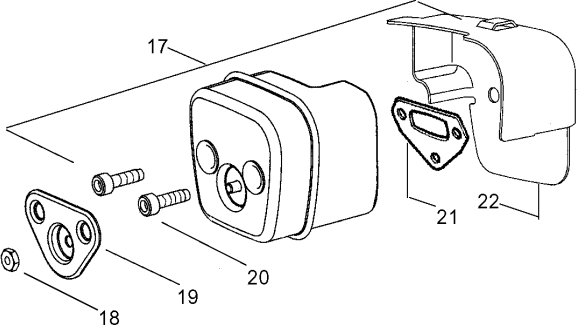

PARTS LIST NO. 530163750		Husqvarna® PARTS LIST	MODEL(s) 141 LE	
DATE 4/09/08	Updated 530163750 - 08/02/07		Note: Illustration may differ from actual model due to design changes	PAGE NO. 2