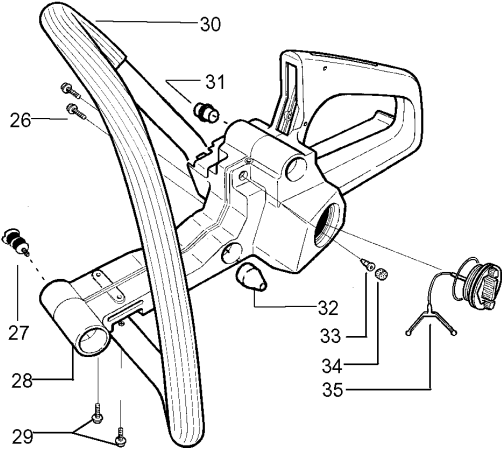

PARTS LIST NO. 530163750		Husqvarna® PARTS LIST	MODEL(s) 141 LE	
DATE 4/09/08	Updated 530163750 - 08/02/07		Note: Illustration may differ from actual model due to design changes	PAGE NO. 4