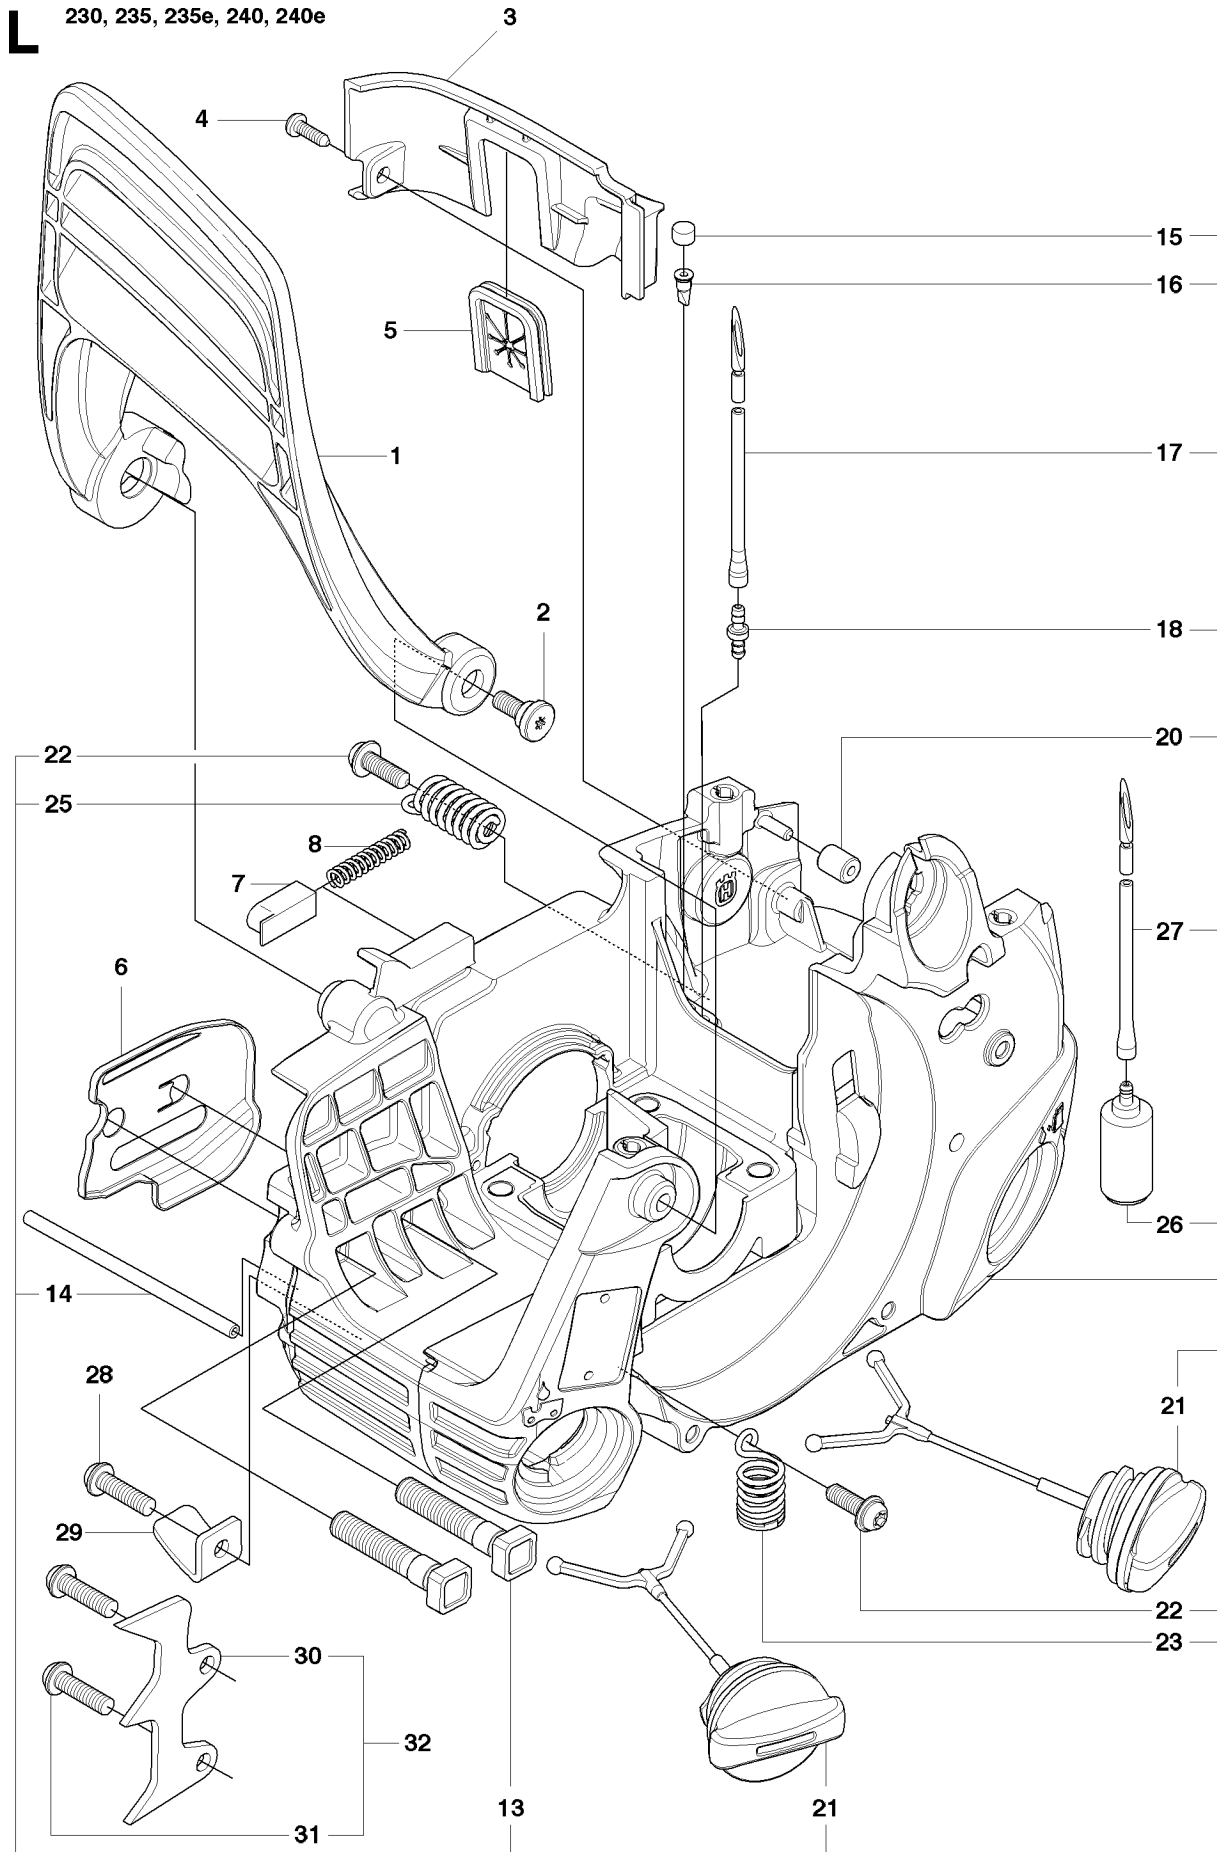

## CLUTCH &amp; OIL PUMP

230, 2009-04

Ref	Part No	Description	Remark	QTY	KIT
1	530 01 49-49	CLUTCH		1	
2	530 01 56-11	WASHER		1	
3	530 04 70-61	CLUTCH DRUM ASSY	3/8 6-Tooth	1	
3	530 04 81-32	CLUTCH DRUM	.325 7-tooth	1	
5	530 01 59-07	WASHER		1	
6	545 06 93-01	OIL PUMP		1	
8	530 03 78-20	WORM GEAR		1	
11	545 22 75-01	BLOCK		1	
12	530 04 94-77	ELBOW		1	
13	545 06 95-01	PICK UP ASSEMBLY OIL TANK		1	
14	545 06 94-01	SEAL		1	13
15	530 05 65-33	SCREEN		1	13
16	530 01 60-64	SCREW		2	

**D** 230, 235, 235e, 240, 240e

Ref	Part No	Description	Remark	QTY KIT	
1	545 18 08-04	SHIELD		1	
2	545 07 00-01	SCREW. CYL SHIELD		3	1
3	545 11 65-02	DECAL		1	1
4	545 16 59-57	SIGN		1	1

**E2** 230, 235, 240

**J1** 230, 235, 235e

CYLINDER PISTON

230, 2009-04

Ref	Part No	Description	Remark	QTY	KIT
1	545 05 04-18	KIT		1	
2	545 08 15-01	BOLT		4	
3	545 10 15-01	TRANSFER INSERT LEFT 34C		1	
4	545 10 14-01	TRANSFER INSERT RIGHT 34CC		1	
5	545 10 17-01	PISTON RING		1	10
8	530 01 56-97	LOCKING RING		2	10
9	503 23 51-08	SPARK PLUG		1	
10	545 08 18-93	KIT		1	

**K** 230, 235, 235e, 240, 240e

CRANKSHAFT

230, 2009-04

Ref	Part No	Description	Remark	QTY KIT
1	530 05 63-63	BEARING		2
2	530 01 26-05	ASSEMBLY CRANKSHAFT		1