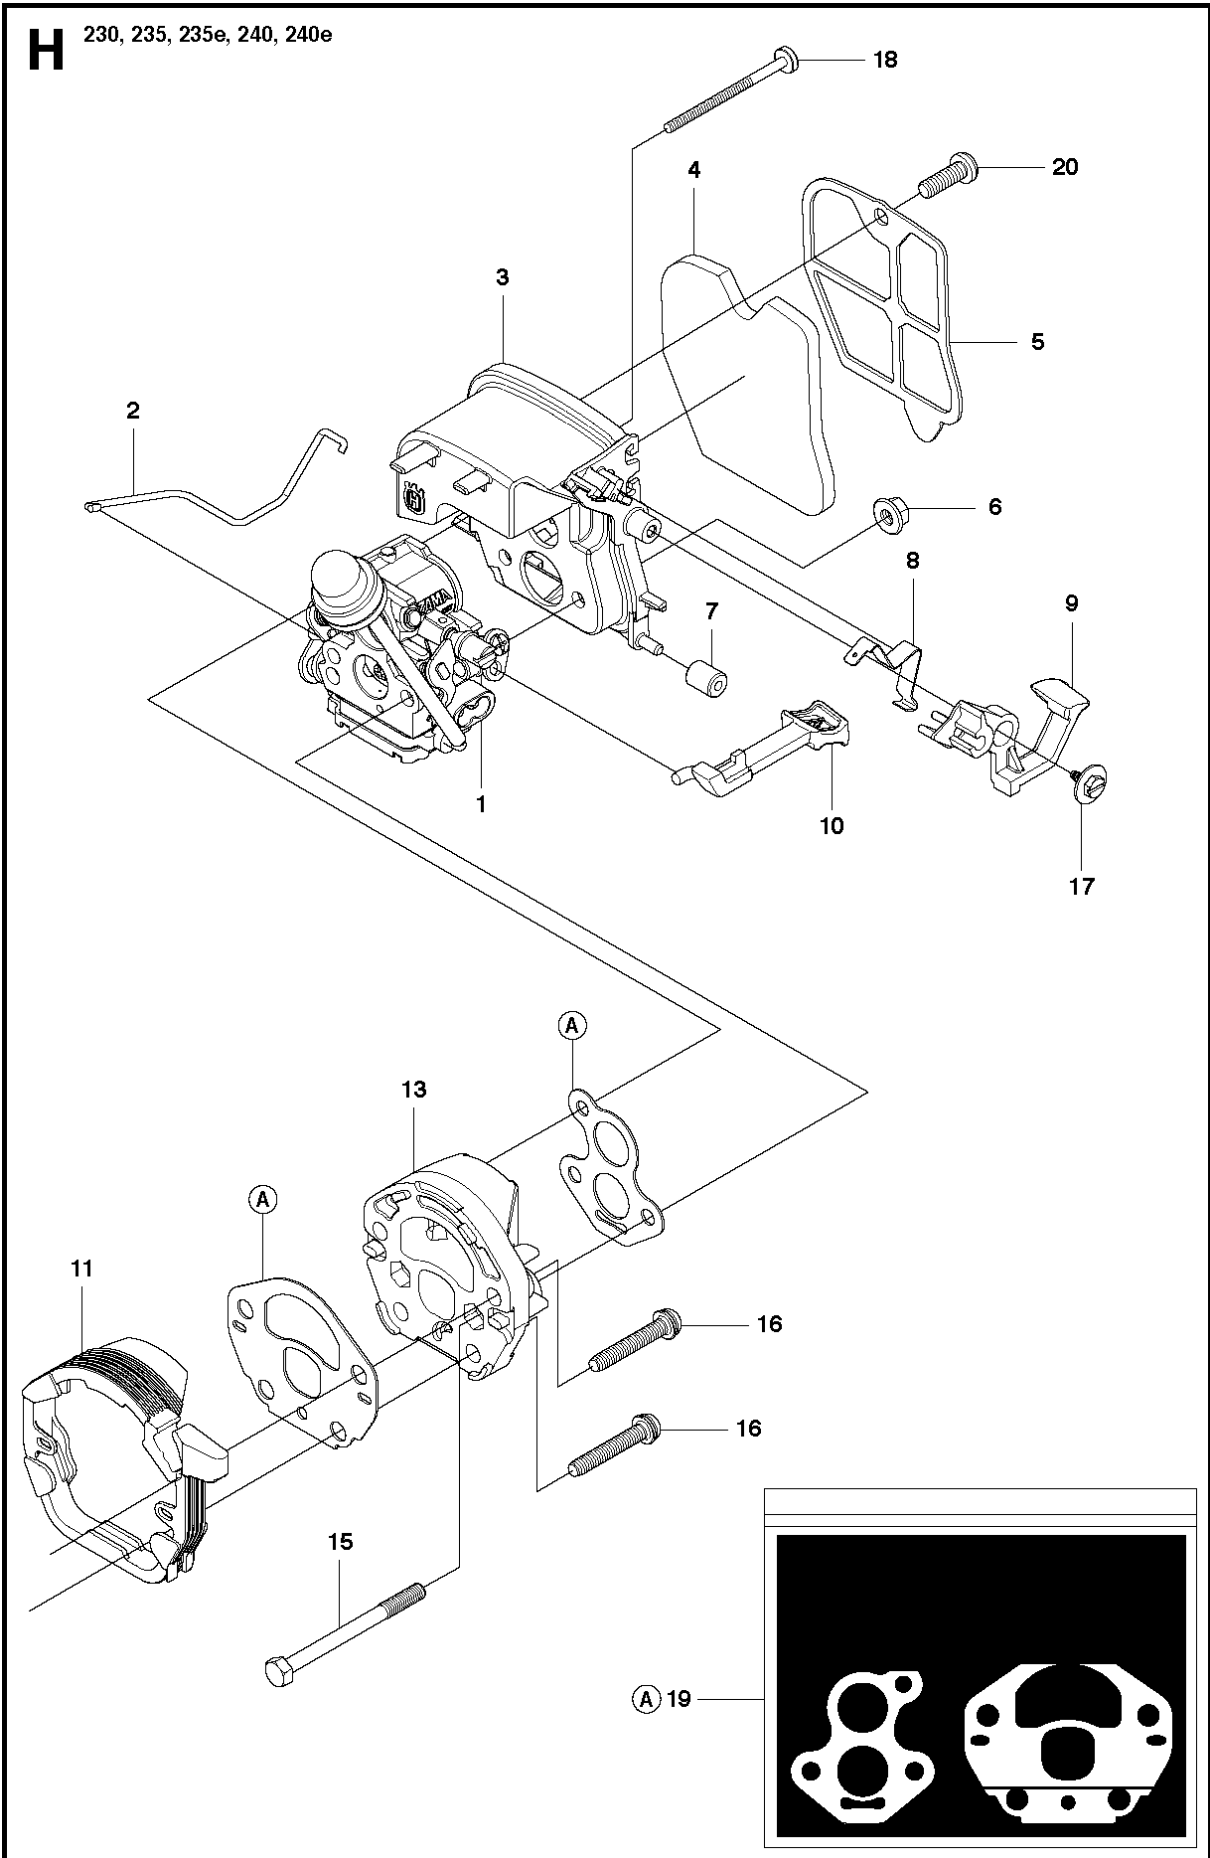

CARBURETOR & AIR FILTER

230, 2009-04

Ref	Part No	Description	Remark	QTY KIT
1	545 07 26-01	CARBURETTOR		1
2	545 06 28-01	THROTTLE WIRE		1
3	545 06 21-01	FILTER HOUSING		1
4	545 06 18-01	AIR FILTER		1
5	545 15 18-01	FILTER		1
6	530 01 61-01	NUT		2
7	545 06 19-01	ISOLATOR		1
8	545 06 34-01	SWITCH. SPRING		1
9	545 06 17-01	SWITCH LEVER		1
10	545 06 16-01	CHOKE KNOB		1
11	545 06 15-01	CARB ADAPTOR SEAL		1
13	545 06 14-01	CARB ADAPTOR		1
15	545 03 37-01	STUD-CARBURETOR		2
16	545 15 83-01	CARB ADAPTOR SCREW		4
17	530 01 60-80	SCREW		1
18	545 07 49-01	TOP STUD-CARBURETOR		1
19	545 08 18-92	GASKET KIT		1
20	530 01 63-49	SCREW		1