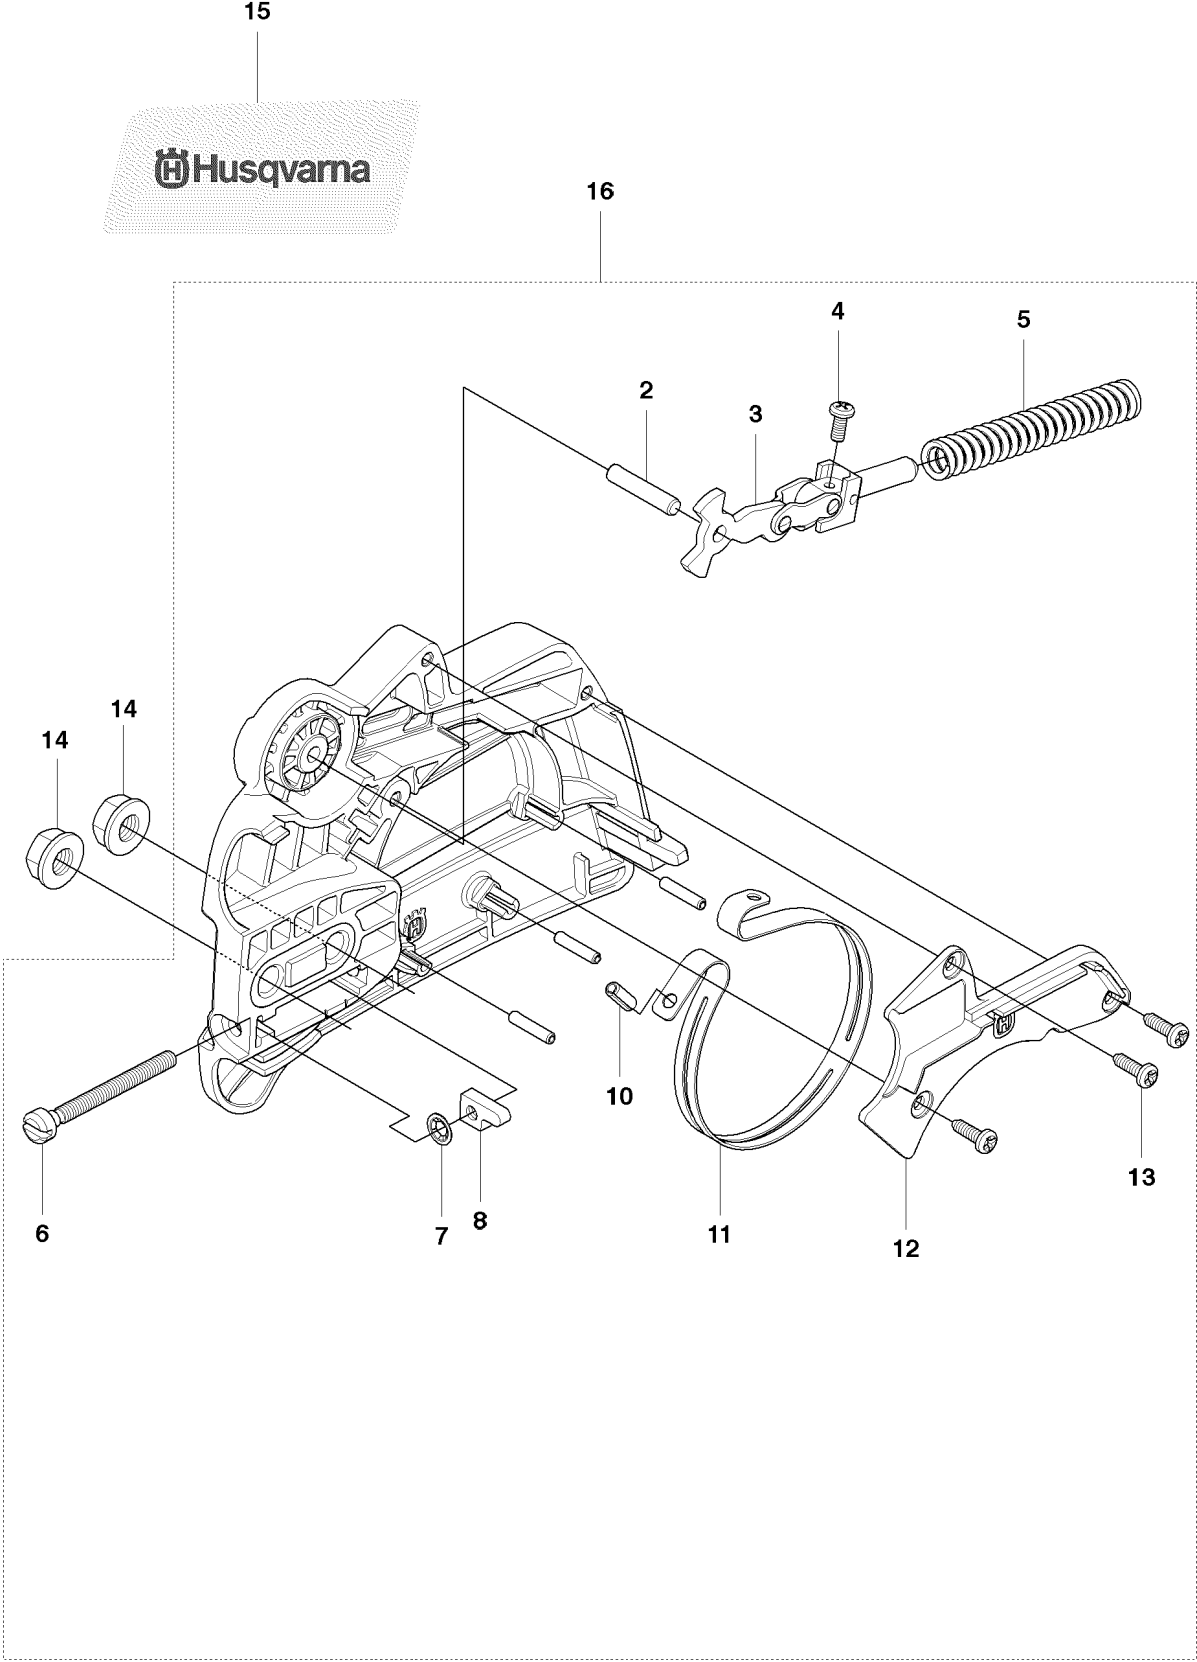

# SPARE PARTS LIST

CHAIN SAWS

230, 2009-04

**B** 230, 235, 240

## CHAIN BRAKE

230, 2009-04

Ref	Part No	Description	Remark	QTY	KIT
2	530 05 79-50	PIN. DOWEL		1	16
3	530 05 79-40	ASSY. FRONT LINK		1	16
4	530 01 59-11	SCREW		1	16
5	530 01 64-15	SPRING COMPRESSION		1	16
6	530 01 61-10	SCREW		1	16
7	530 03 85-93	RETAINER		1	16
8	530 01 58-26	PEN		1	16
10	530 01 59-13	PEN		1	16
11	530 05 79-23	BRAKE BAND		1	16
12	545 07 10-01	COVER		1	16
13	530 01 60-64	SCREW		3	16
14	530 01 59-17	NUT		2	
15	545 11 87-01	DECAL		1	
16	545 07 11-03	CHAIN BRAKE ASSY		1	

## CLUTCH &amp; OIL PUMP

230, 2009-04

Ref	Part No	Description	Remark	QTY	KIT
1	530 01 49-49	CLUTCH		1	
2	530 01 56-11	WASHER		1	
3	530 04 70-61	CLUTCH DRUM ASSY	3/8 6-Tooth	1	
3	530 04 81-32	CLUTCH DRUM	.325 7-tooth	1	
5	530 01 59-07	WASHER		1	
6	545 06 93-01	OIL PUMP		1	
8	530 03 78-20	WORM GEAR		1	
11	545 22 75-01	BLOCK		1	
12	530 04 94-77	ELBOW		1	
13	545 06 95-01	PICK UP ASSEMBLY OIL TANK		1	
14	545 06 94-01	SEAL		1	13
15	530 05 65-33	SCREEN		1	13
16	530 01 60-64	SCREW		2	

**D** 230, 235, 235e, 240, 240e

Ref	Part No	Description	Remark	QTY KIT	
1	545 18 08-04	SHIELD		1	
2	545 07 00-01	SCREW. CYL SHIELD		3	1
3	545 11 65-02	DECAL		1	1
4	545 16 59-57	SIGN		1	1

**E2** 230, 235, 240