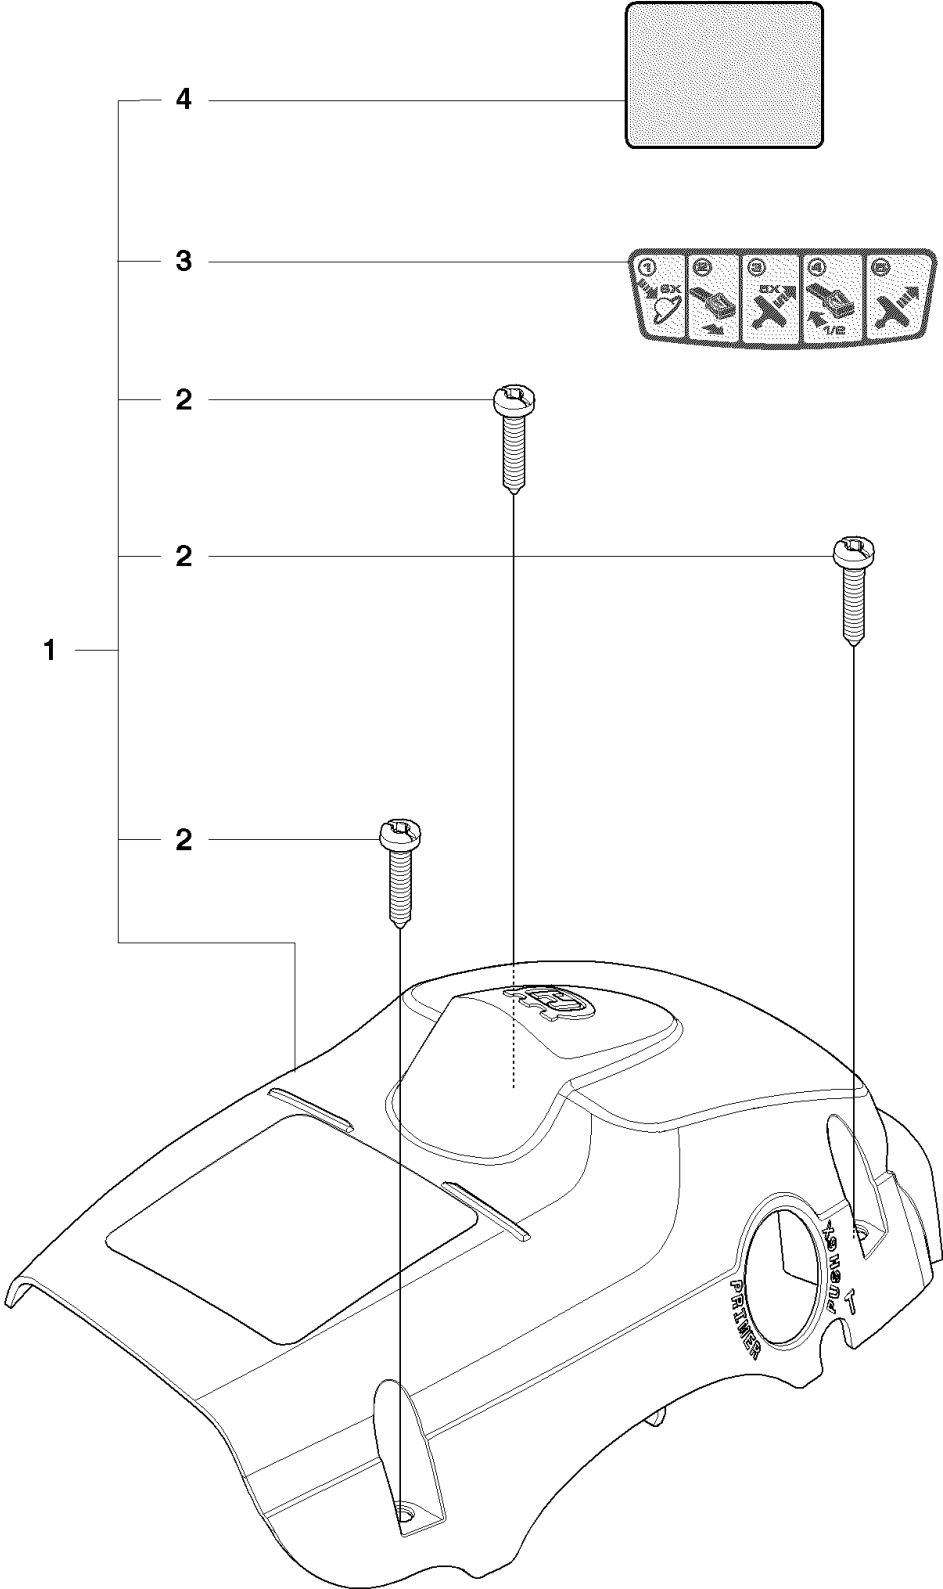

# SPARE PARTS LIST

CHAIN SAWS

230, 2009-04

**B** 230, 235, 240

## CHAIN BRAKE

230, 2009-04

Ref	Part No	Description	Remark	QTY	KIT
2	530 05 79-50	PIN. DOWEL		1	16
3	530 05 79-40	ASSY. FRONT LINK		1	16
4	530 01 59-11	SCREW		1	16
5	530 01 64-15	SPRING COMPRESSION		1	16
6	530 01 61-10	SCREW		1	16
7	530 03 85-93	RETAINER		1	16
8	530 01 58-26	PEN		1	16
10	530 01 59-13	PEN		1	16
11	530 05 79-23	BRAKE BAND		1	16
12	545 07 10-01	COVER		1	16
13	530 01 60-64	SCREW		3	16
14	530 01 59-17	NUT		2	
15	545 11 87-01	DECAL		1	
16	545 07 11-03	CHAIN BRAKE ASSY		1	

## CLUTCH &amp; OIL PUMP

230, 2009-04

Ref	Part No	Description	Remark	QTY	KIT
1	530 01 49-49	CLUTCH		1	
2	530 01 56-11	WASHER		1	
3	530 04 70-61	CLUTCH DRUM ASSY	3/8 6-Tooth	1	
3	530 04 81-32	CLUTCH DRUM	.325 7-tooth	1	
5	530 01 59-07	WASHER		1	
6	545 06 93-01	OIL PUMP		1	
8	530 03 78-20	WORM GEAR		1	
11	545 22 75-01	BLOCK		1	
12	530 04 94-77	ELBOW		1	
13	545 06 95-01	PICK UP ASSEMBLY OIL TANK		1	
14	545 06 94-01	SEAL		1	13
15	530 05 65-33	SCREEN		1	13
16	530 01 60-64	SCREW		2	

**D** 230, 235, 235e, 240, 240e

Ref	Part No	Description	Remark	QTY KIT	
1	545 18 08-04	SHIELD		1	
2	545 07 00-01	SCREW. CYL SHIELD		3	1
3	545 11 65-02	DECAL		1	1
4	545 16 59-57	SIGN		1	1

**E2** 230, 235, 240