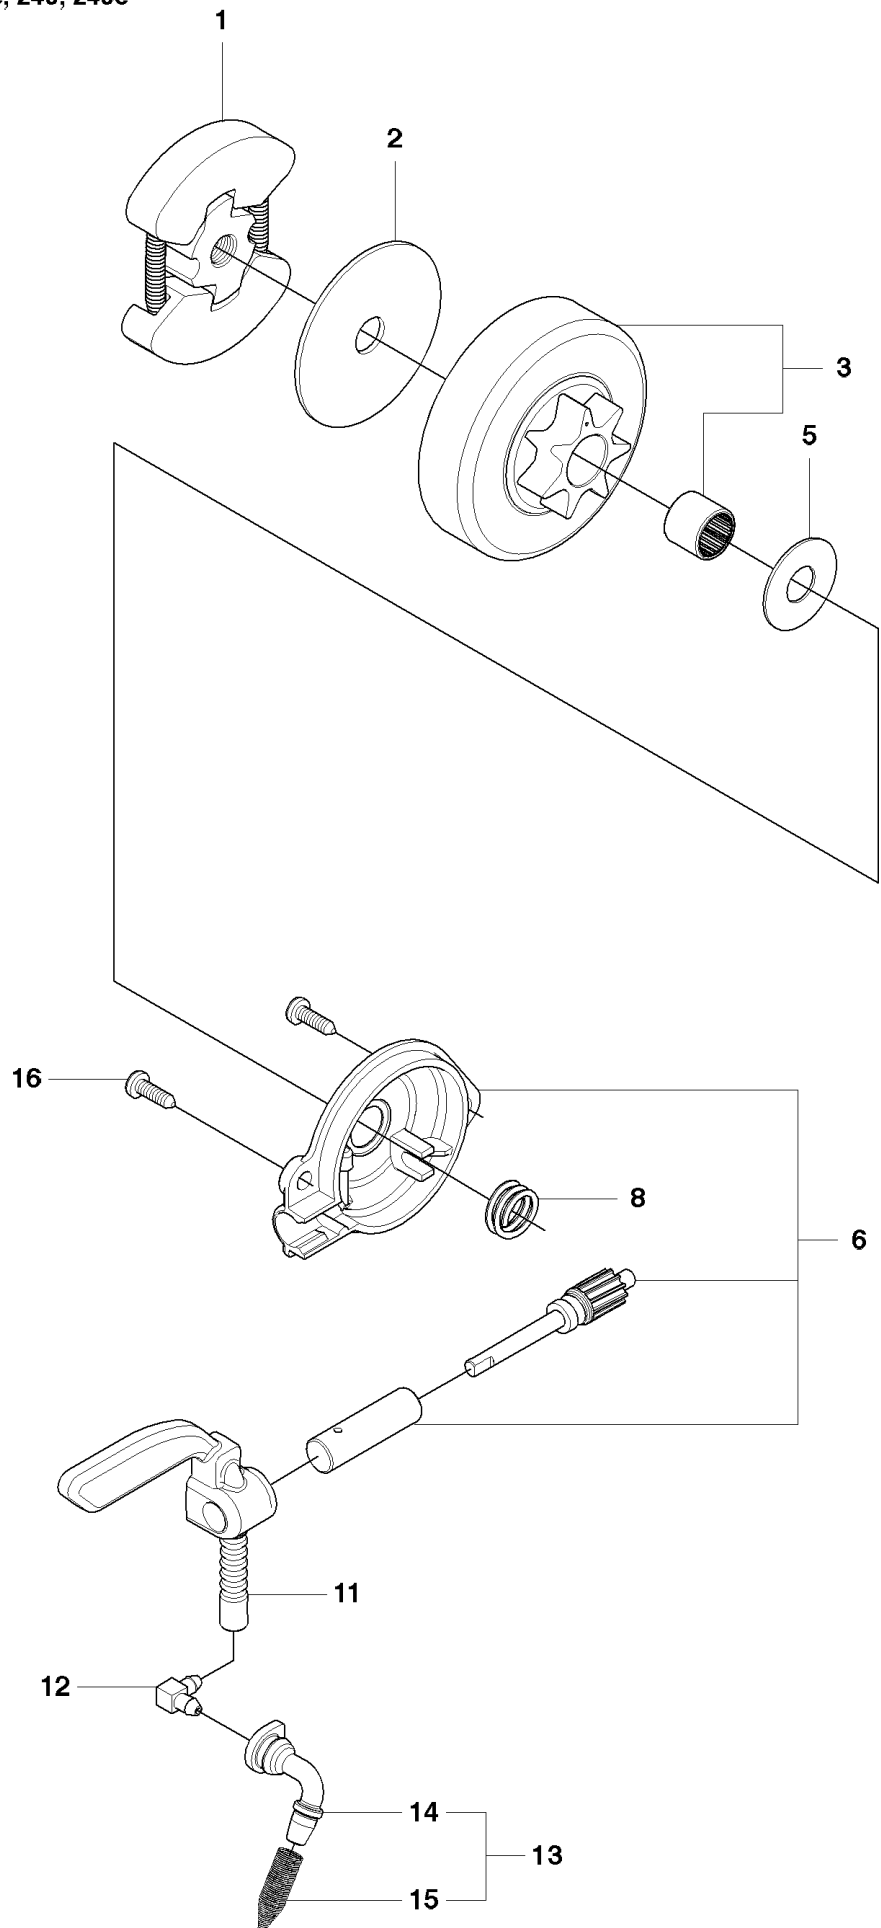

# SPARE PARTS LIST

CHAIN SAWS

230, 2009-04

**B** 230, 235, 240

## CHAIN BRAKE

230, 2009-04

Ref	Part No	Description	Remark	QTY	KIT
2	530 05 79-50	PIN. DOWEL		1	16
3	530 05 79-40	ASSY. FRONT LINK		1	16
4	530 01 59-11	SCREW		1	16
5	530 01 64-15	SPRING COMPRESSION		1	16
6	530 01 61-10	SCREW		1	16
7	530 03 85-93	RETAINER		1	16
8	530 01 58-26	PEN		1	16
10	530 01 59-13	PEN		1	16
11	530 05 79-23	BRAKE BAND		1	16
12	545 07 10-01	COVER		1	16
13	530 01 60-64	SCREW		3	16
14	530 01 59-17	NUT		2	
15	545 11 87-01	DECAL		1	
16	545 07 11-03	CHAIN BRAKE ASSY		1	

## CLUTCH &amp; OIL PUMP

230, 2009-04

Ref	Part No	Description	Remark	QTY	KIT
1	530 01 49-49	CLUTCH		1	
2	530 01 56-11	WASHER		1	
3	530 04 70-61	CLUTCH DRUM ASSY	3/8 6-Tooth	1	
3	530 04 81-32	CLUTCH DRUM	.325 7-tooth	1	
5	530 01 59-07	WASHER		1	
6	545 06 93-01	OIL PUMP		1	
8	530 03 78-20	WORM GEAR		1	
11	545 22 75-01	BLOCK		1	
12	530 04 94-77	ELBOW		1	
13	545 06 95-01	PICK UP ASSEMBLY OIL TANK		1	
14	545 06 94-01	SEAL		1	13
15	530 05 65-33	SCREEN		1	13
16	530 01 60-64	SCREW		2	

**D** 230, 235, 235e, 240, 240e

Ref	Part No	Description	Remark	QTY KIT	
1	545 18 08-04	SHIELD		1	
2	545 07 00-01	SCREW. CYL SHIELD		3	1
3	545 11 65-02	DECAL		1	1
4	545 16 59-57	SIGN		1	1

**E2** 230, 235, 240