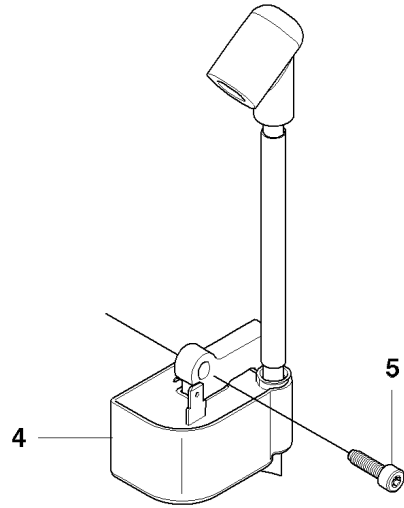

F 230, 235, 235e, 240, 240e

IGNITION SYSTEM

230, 2009-04

Ref	Part No	Description	Remark	QTY KIT
1	530 03 91-47	FLYWHEEL ASSY		1
2	530 01 51-27	WASHER		1
3	530 01 61-34	NUT		1
4	530 03 91-43	IGNITION MODULE		1
5	545 12 19-01	SCREW		2
6	545 07 99-01	ASSY- WIRE HARNESS		1