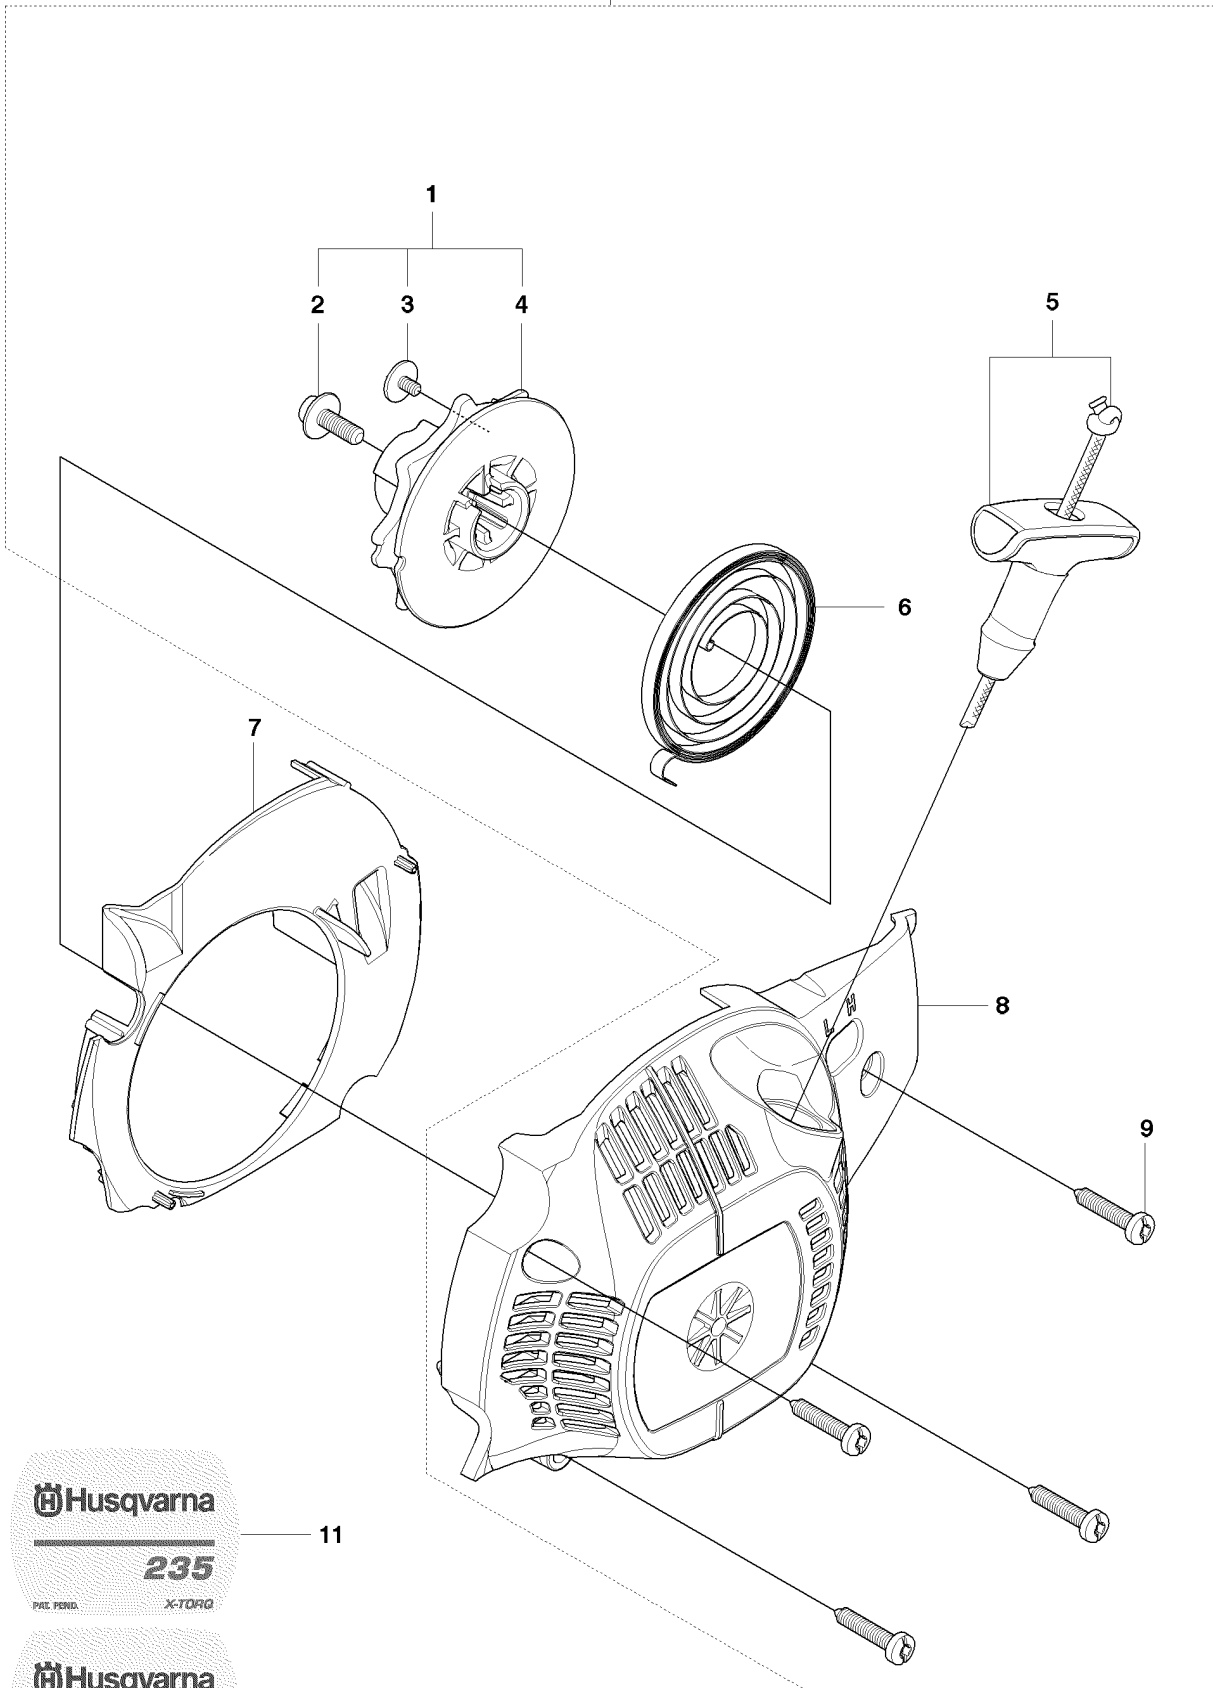

E2 230, 235, 240

10

11

12

STARTER

230, 2009-04

Ref	Part No	Description	Remark	QTY	KIT
1	545 00 80-28	STARTER PULLEY		1	
2	530 01 59-20	SCREW		1	1, 10
3	530 01 60-80	SCREW		1	1, 10
4	530 05 78-90	STARTER PULLEY		1	1, 10
5	545 01 00-10	HANDLE		1	10
6	530 04 20-95	SPRING		1	10
7	545 06 38-01	BAFFLE		1	
8	545 06 37-01	FAN HOUSING		1	10
9	530 01 64-32	SCREW		4	10
10	545 00 80-25	KIT		1	
11	545 11 85-03	DECAL		1	
12	545 16 59-47	DECAL		1