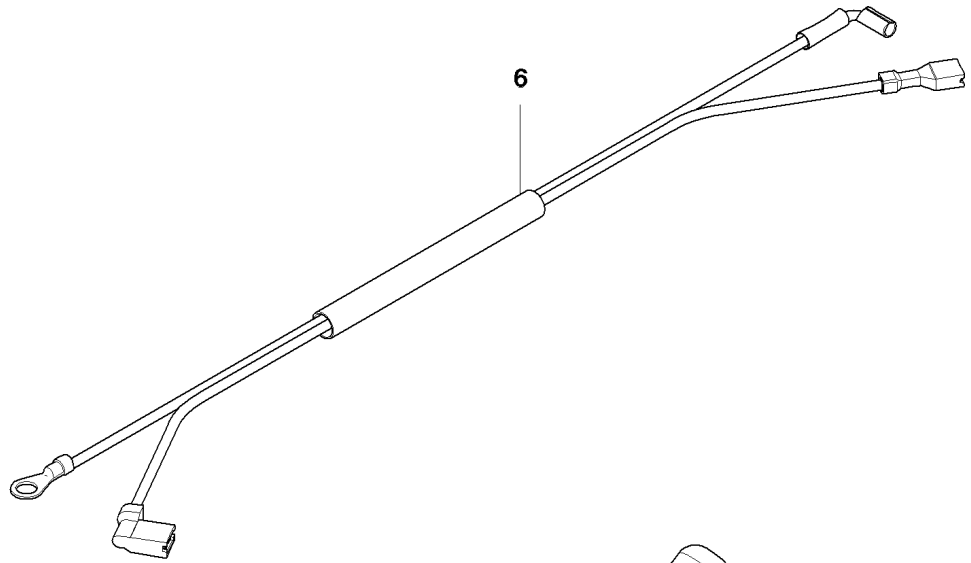

F 230, 235, 235e, 240, 240e

IGNITION SYSTEM

230, 2009-04

Ref	Part No	Description	Remark	QTY KIT
1	530 03 91-47	FLYWHEEL ASSY		1
2	530 01 51-27	WASHER		1
3	530 01 61-34	NUT		1
4	530 03 91-43	IGNITION MODULE		1
5	545 12 19-01	SCREW		2
6	545 07 99-01	ASSY- WIRE HARNESS		1