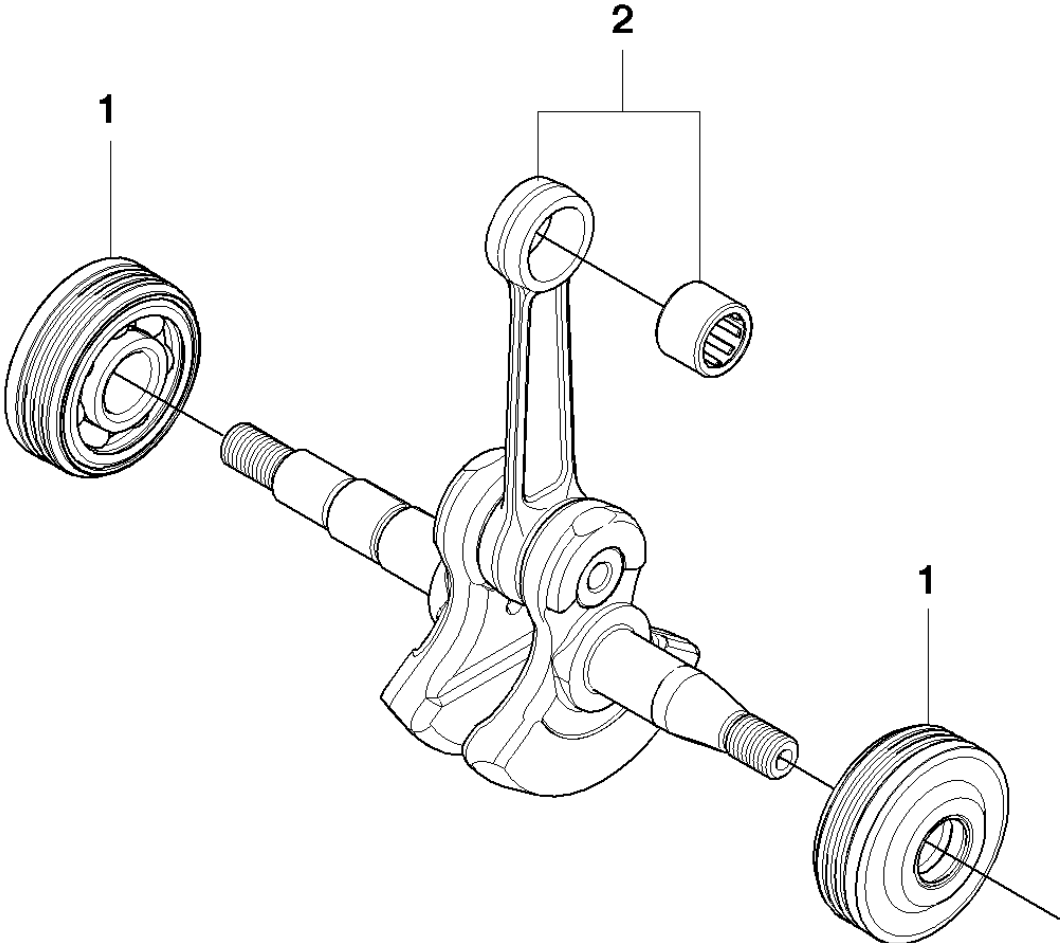

K 230, 235, 235e, 240, 240e

CRANKSHAFT

230, 2009-04

Ref	Part No	Description	Remark	QTY KIT
1	530 05 63-63	BEARING		2
2	530 01 26-05	ASSEMBLY CRANKSHAFT		1