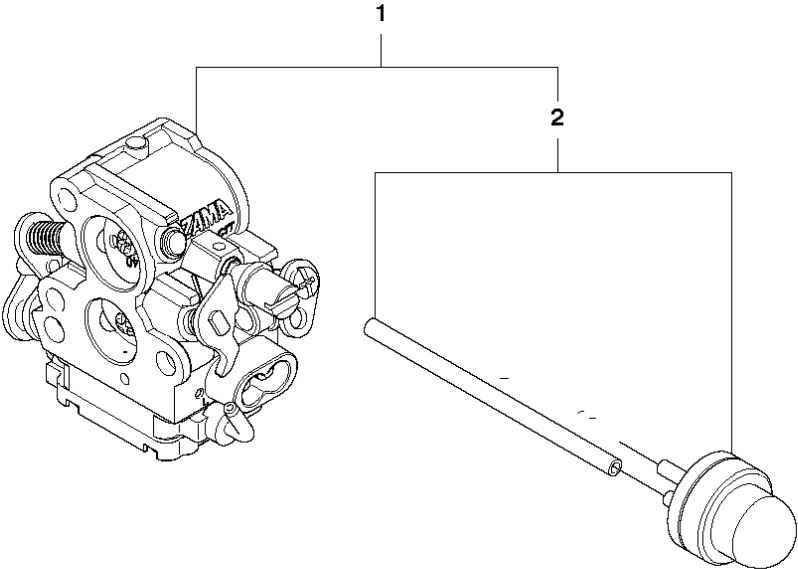

N 230, 235, 235e, 240, 240e

CARBURETOR DETAILS

230, 2009-04

Ref	Part No	Description	Remark	QTY	KIT
1	545 07 26-01	CARBURETTOR		1	
2	545 00 80-30	PURGE AND LINE ASSEMBLY		1	1
3	545 00 80-31	KIT		1	
4	545 00 80-32	CARBURETTOR KIT		1