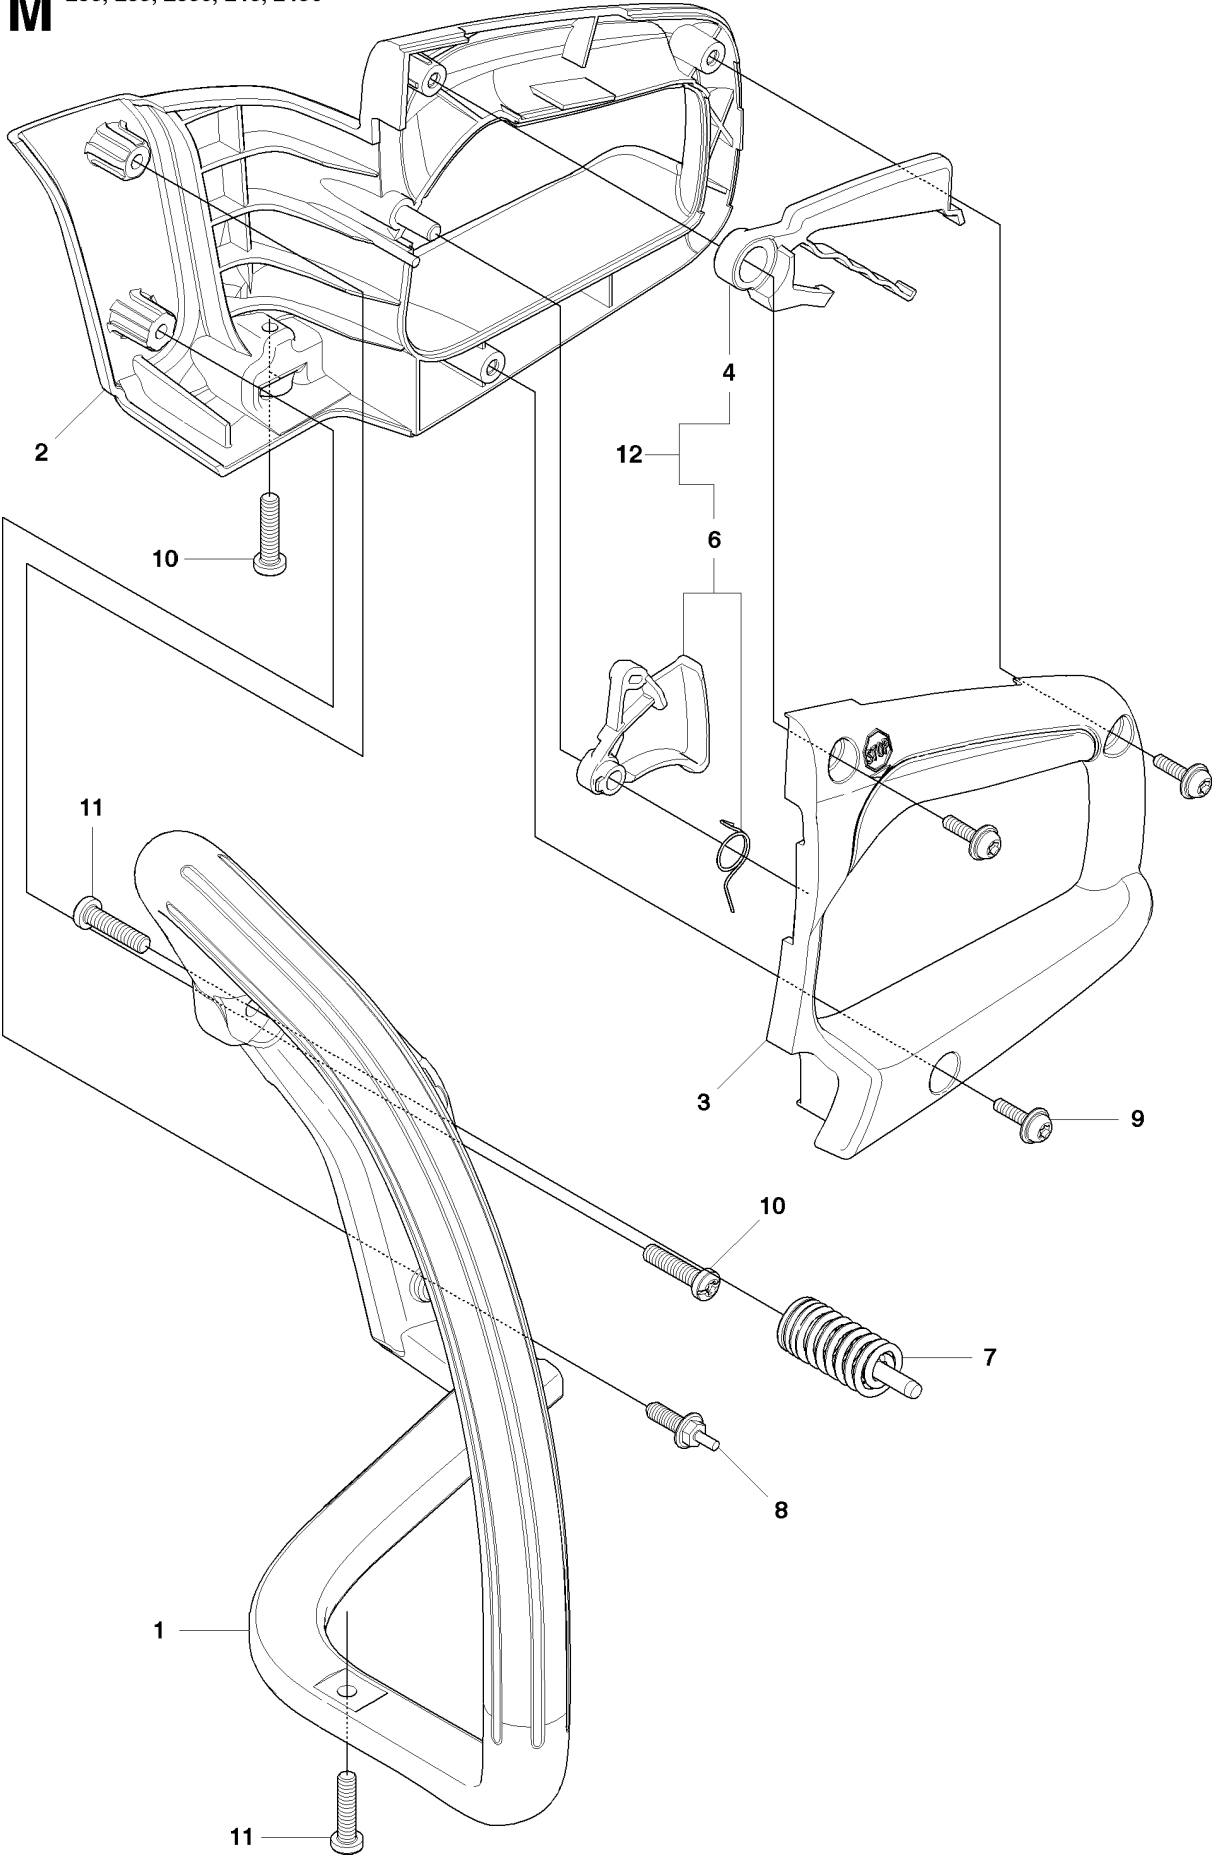

M 230, 235, 235e, 240, 240e

HANDLE & CONTROLS

230, 2009-04

Ref	Part No	Description	Remark	QTY	KIT
1	545 06 24-01	FRONT HANDLE		1	
2	545 06 22-02	REAR HANDLE W/OVMLD 240E		1	
2	545 06 22-01	REAR HANDLE		1	
3	545 06 23-02	REAR HANDLE COVER W/OVMLD 240E		1	
3	545 06 23-01	REAR HANDLE COVER 235/235E		1	
4	545 06 26-01	LOCKOUT- THROTTLE		1	12
6	545 12 15-01	ASSY TRIGGER & SPRING		1	12
7	545 03 39-01	ISOLATOR		1	
8	545 07 63-01	ISOLATION LIMITER SCREW		1	
9	530 01 64-33	SCREW		3	
10	530 01 63-49	SCREW		2	
11	530 01 64-32	SCREW		2	
12	545 08 10-13	KIT		1