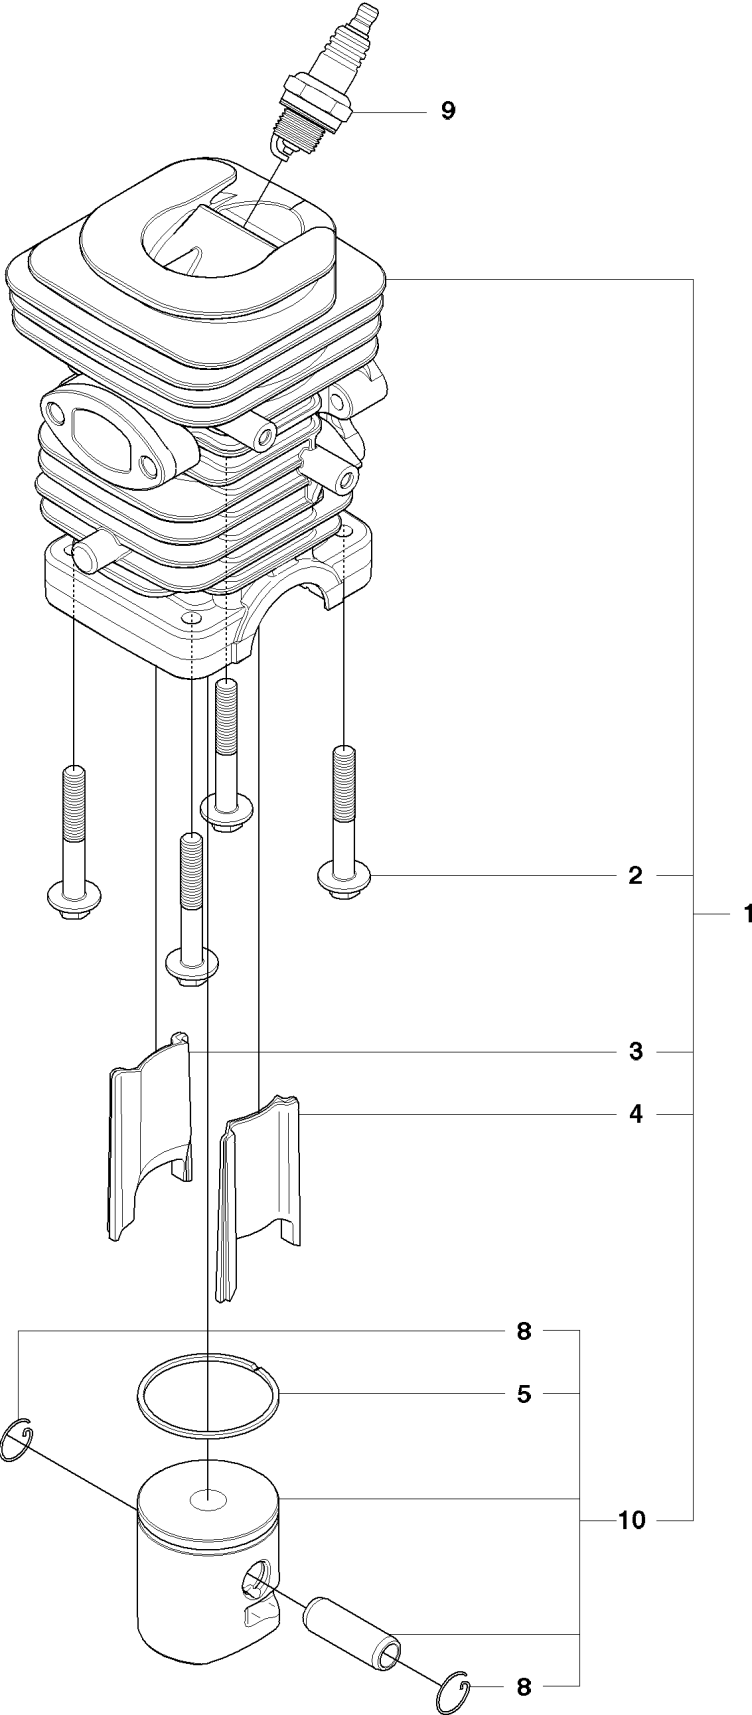

## CHAIN BRAKE

230, 2009-04

Ref	Part No	Description	Remark	QTY	KIT
2	530 05 79-50	PIN. DOWEL		1	16
3	530 05 79-40	ASSY. FRONT LINK		1	16
4	530 01 59-11	SCREW		1	16
5	530 01 64-15	SPRING COMPRESSION		1	16
6	530 01 61-10	SCREW		1	16
7	530 03 85-93	RETAINER		1	16
8	530 01 58-26	PEN		1	16
10	530 01 59-13	PEN		1	16
11	530 05 79-23	BRAKE BAND		1	16
12	545 07 10-01	COVER		1	16
13	530 01 60-64	SCREW		3	16
14	530 01 59-17	NUT		2	
15	545 11 87-01	DECAL		1	
16	545 07 11-03	CHAIN BRAKE ASSY		1	

## CLUTCH &amp; OIL PUMP

230, 2009-04

Ref	Part No	Description	Remark	QTY	KIT
1	530 01 49-49	CLUTCH		1	
2	530 01 56-11	WASHER		1	
3	530 04 70-61	CLUTCH DRUM ASSY	3/8 6-Tooth	1	
3	530 04 81-32	CLUTCH DRUM	.325 7-tooth	1	
5	530 01 59-07	WASHER		1	
6	545 06 93-01	OIL PUMP		1	
8	530 03 78-20	WORM GEAR		1	
11	545 22 75-01	BLOCK		1	
12	530 04 94-77	ELBOW		1	
13	545 06 95-01	PICK UP ASSEMBLY OIL TANK		1	
14	545 06 94-01	SEAL		1	13
15	530 05 65-33	SCREEN		1	13
16	530 01 60-64	SCREW		2	

## CARBURETOR &amp; AIR FILTER

230, 2009-04

Ref	Part No	Description	Remark	QTY KIT
1	545 07 26-01	CARBURETTOR		1
2	545 06 28-01	THROTTLE WIRE		1
3	545 06 21-01	FILTER HOUSING		1
4	545 06 18-01	AIR FILTER		1
5	545 15 18-01	FILTER		1
6	530 01 61-01	NUT		2
7	545 06 19-01	ISOLATOR		1
8	545 06 34-01	SWITCH. SPRING		1
9	545 06 17-01	SWITCH LEVER		1
10	545 06 16-01	CHOKE KNOB		1
11	545 06 15-01	CARB ADAPTOR SEAL		1
13	545 06 14-01	CARB ADAPTOR		1
15	545 03 37-01	STUD-CARBURETOR		2
16	545 15 83-01	CARB ADAPTOR SCREW		4
17	530 01 60-80	SCREW		1
18	545 07 49-01	TOP STUD-CARBURETOR		1
19	545 08 18-92	GASKET KIT		1
20	530 01 63-49	SCREW		1

**J1** 230, 235, 235e

CYLINDER PISTON

230, 2009-04

Ref	Part No	Description	Remark	QTY	KIT
1	545 05 04-18	KIT		1	
2	545 08 15-01	BOLT		4	
3	545 10 15-01	TRANSFER INSERT LEFT 34C		1	
4	545 10 14-01	TRANSFER INSERT RIGHT 34CC		1	
5	545 10 17-01	PISTON RING		1	10
8	530 01 56-97	LOCKING RING		2	10
9	503 23 51-08	SPARK PLUG		1	
10	545 08 18-93	KIT		1	