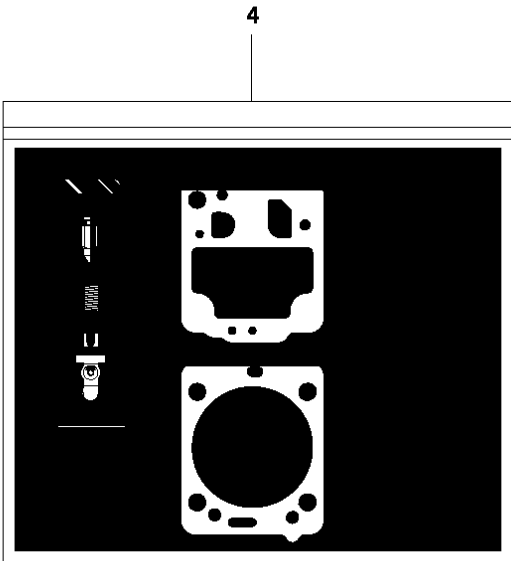

N 230, 235, 235e, 240, 240e

CARBURETOR DETAILS

230, 2009-04

Ref	Part No	Description	Remark	QTY	KIT
1	545 07 26-01	CARBURETTOR		1	
2	545 00 80-30	PURGE AND LINE ASSEMBLY		1	1
3	545 00 80-31	KIT		1	
4	545 00 80-32	CARBURETTOR KIT		1