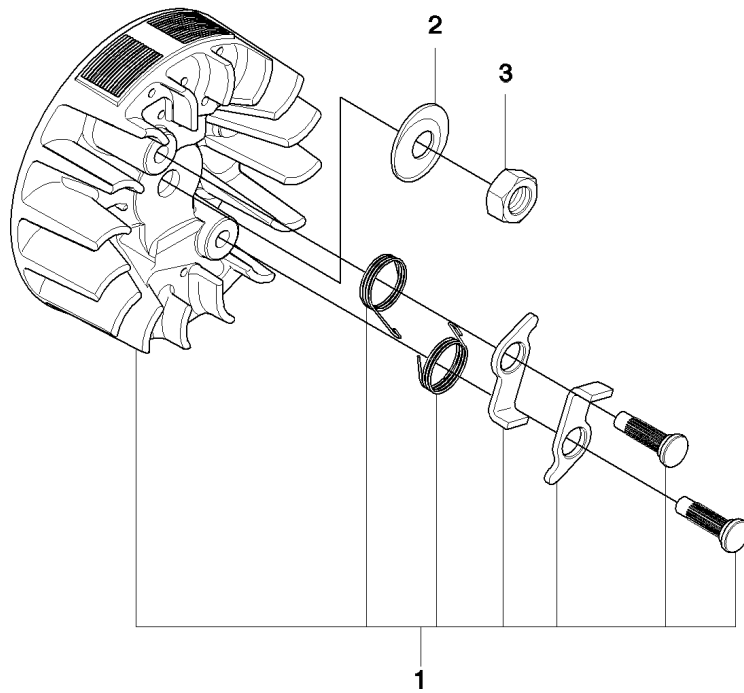

F 230, 235, 235e, 240, 240e

IGNITION SYSTEM

230, 2009-04

Ref	Part No	Description	Remark	QTY KIT
1	530 03 91-47	FLYWHEEL ASSY		1
2	530 01 51-27	WASHER		1
3	530 01 61-34	NUT		1
4	530 03 91-43	IGNITION MODULE		1
5	545 12 19-01	SCREW		2
6	545 07 99-01	ASSY- WIRE HARNESS		1