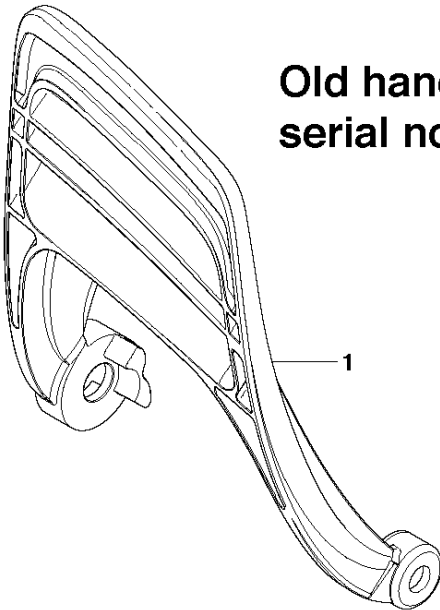

**P** 235, 235e, 236, 236e, 240, 240e  
ACCESSORIES

ACCESSORIES

240 E, 20144000001-Current

Ref	Part No	Description	Remark	QTY KIT
1	587 46 54-01	WRENCH		1

**Q** 235, 235e, 236, 236e, 240, 240e  
SERVICE UPDATE

**Old hand guard up to  
serial no. 20093899999**

Ref	Part No	Description	Remark	QTY KIT
1	545 06 67-01	HANDGUARD		1

**K2** 235, 235e, 236, 236e, 240, 240e  
CRANKSHAFT

CRANKSHAFT

240 E, 20144000001-Current