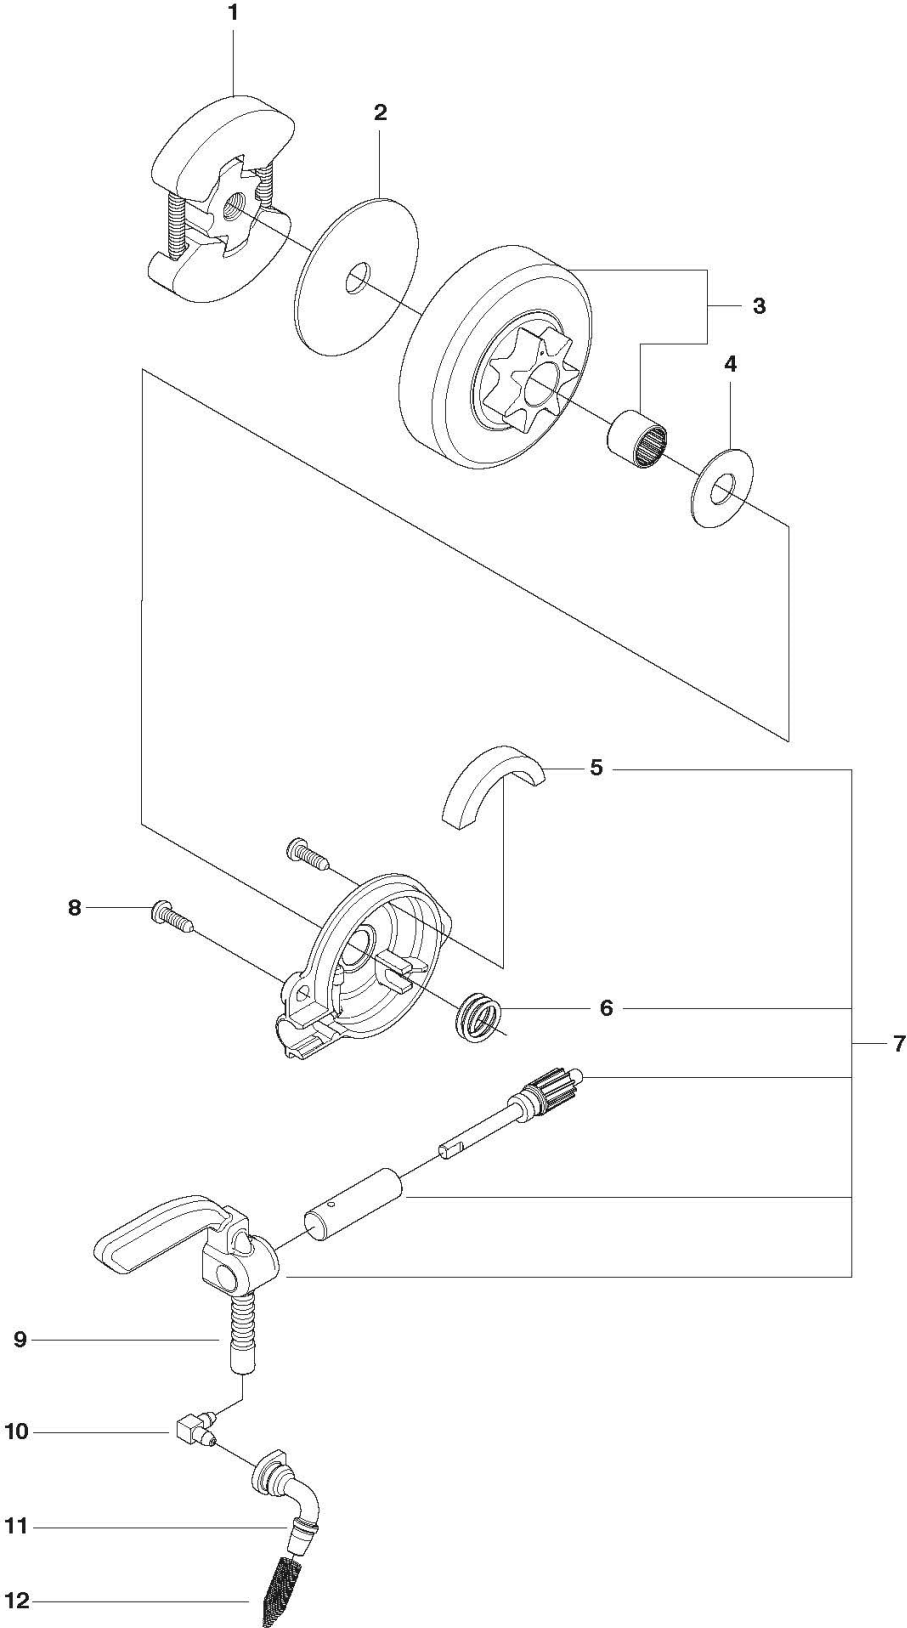

# SPARE PARTS LIST

CHAIN SAWS

240 E, 20144000001-Current

**P** 236, 236e, 240  
ACCESSORIES

ACCESSORIES

240 E, 20144000001-Current

Ref	Part No	Description	Remark	QTY KIT
1	587 46 54-01	WRENCH		1

**A** 235e, 236e, 240e  
CHAIN BRAKE ASSY

## CHAIN BRAKE

240 E, 2014400001-Current

Ref	Part No	Description	Remark	QTY	KIT
2	579 07 06-01	KNOB		1	
3	530 05 79-50	PIN. DOWEL		1	20
4	530 05 79-40	ASSY. FRONT LINK		1	20
5	574 78 03-01	SCREW		1	20
6	530 01 64-15	SPRING COMPRESSION		1	20
8	530 01 59-13	PEN		1	20
9	530 05 79-23	BRAKE BAND		1	20
10	525 74 30-01	COVER		1	20
11	545 22 71-01	SCREW		3	20
12	545 06 02-01	GEAR		1	20
13	525 88 42-01	WORM GEAR ASSY		1	20
14	574 20 17-01	PEN		1	20
15	545 06 59-01	ADJUSTER		1	20
16	545 05 92-01	COVER		1	20
17	545 22 71-01	SCREW		3	20
18	525 35 43-01	BEARING SLEEVE		1	20
19	545 11 86-01	DECAL		1	
20	525 61 14-01	CHAIN BRAKE		1	

## CLUTCH &amp; OIL PUMP

240 E, 20144000001-Current

Ref	Part No	Description	Remark	QTY KIT
1	530 01 49-49	CLUTCH		1
2	530 01 56-11	WASHER		1
3	530 04 70-61	CLUTCH DRUM ASSY	3/8 6-Tooth	1
3	530 04 81-32	CLUTCH DRUM	.325 7-tooth	1
4	579 62 15-01	WASHER		1
5	525 31 84-01	DUST SEAL		1
6	530 03 78-20	WORM GEAR		1
7	581 06 39-01	OIL PUMP ASSY		1
8	530 01 60-64	SCREW		2
9	545 22 75-01	BLOCK		1
10	530 04 94-77	ELBOW		1
11	545 06 94-01	SEAL		1
12	530 05 65-33	SCREEN		1

**D** 235, 235e, 236, 236e, 240, 240e  
COVER

Ref	Part No	Description	Remark	QTY	KIT
1	576 54 32-01	KIT		1	
2	574 32 06-01	SCREW	SCREWS STRIPPED SEE SB1200019	3	1
3	545 11 65-02	DECAL		1	1
4	545 16 59-57	SIGN		1	1
SB1200019	579 17 34-01	KIT	SEE SB1200019	1	