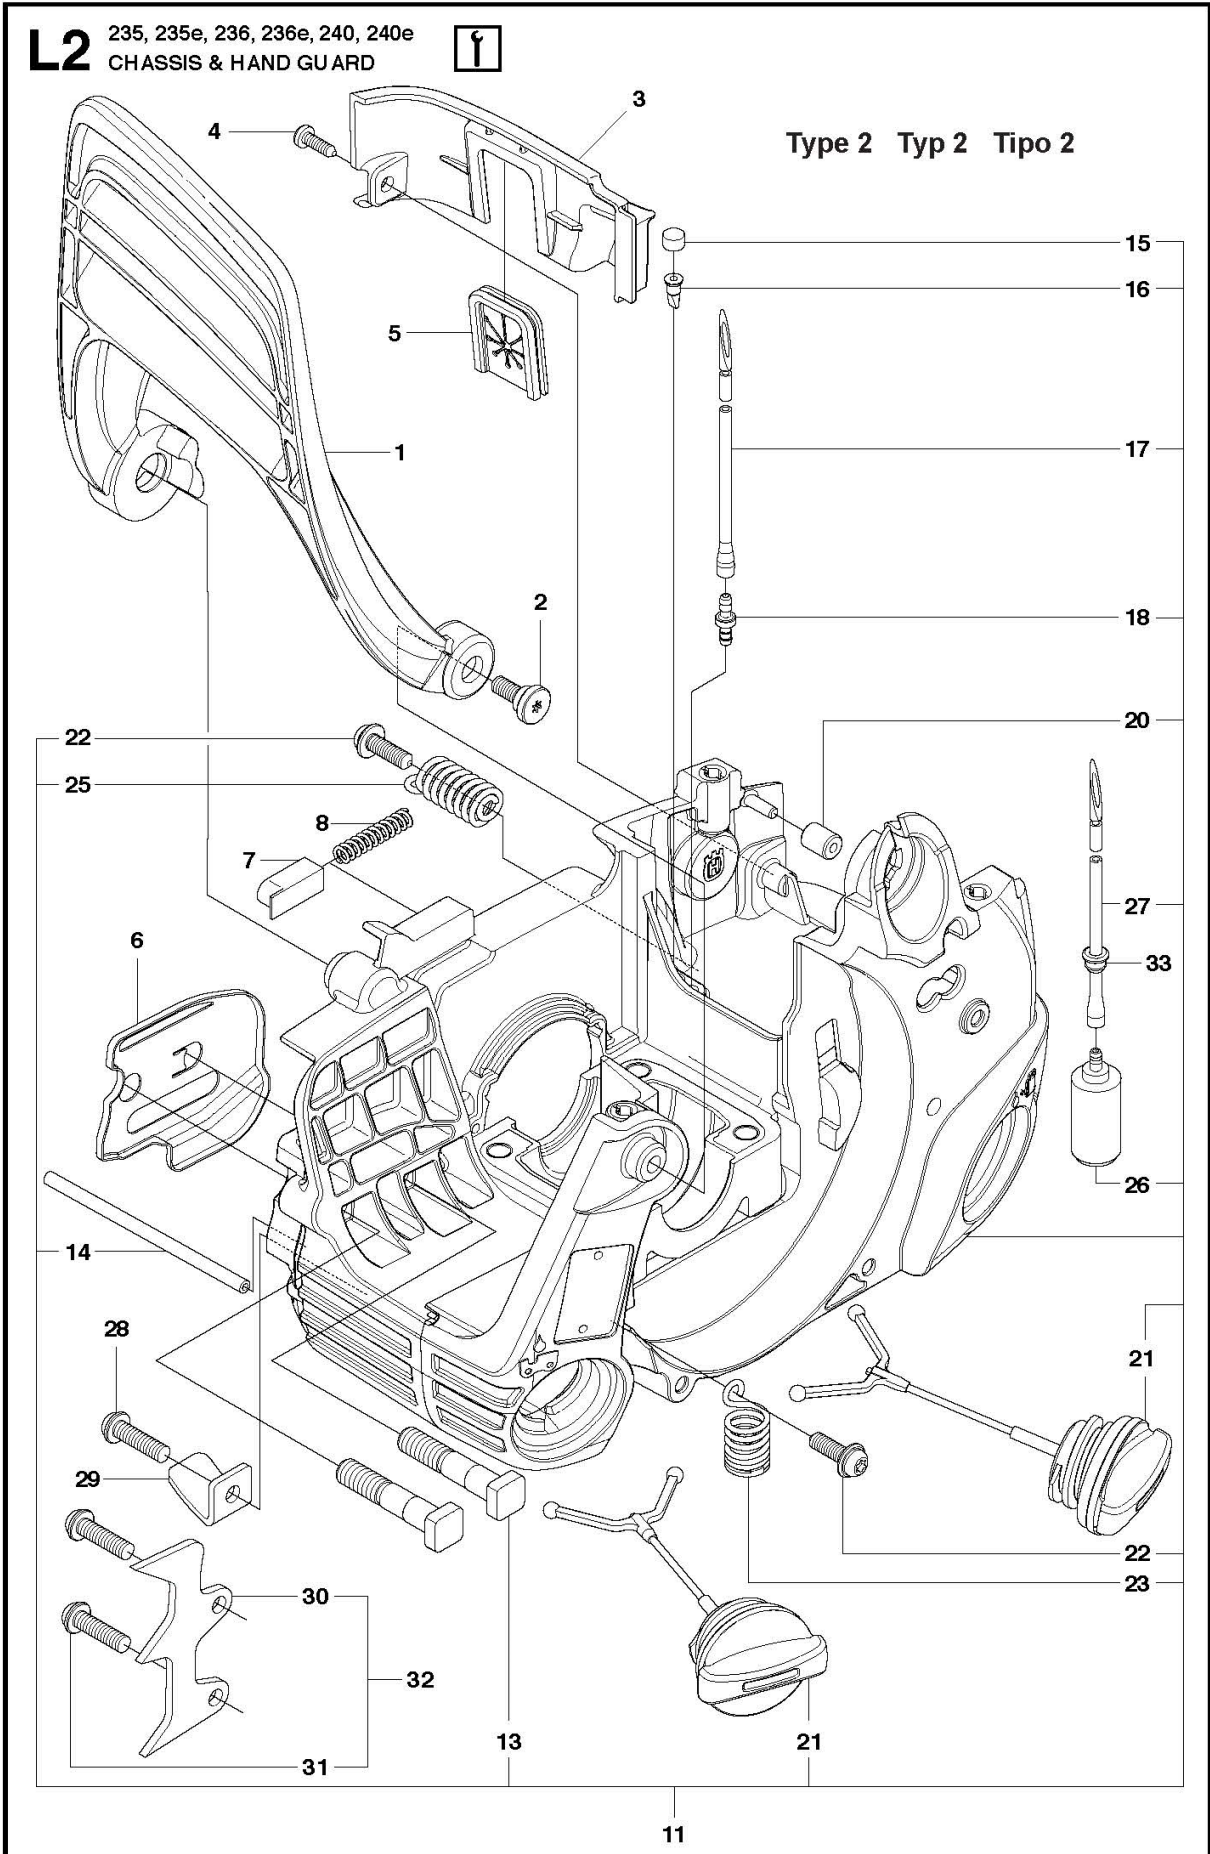

FUEL TANK & HANDLE

240 E, 20144000001-Current

Ref	Part No	Description	Remark	QTY	KIT
1	577 61 19-01	HAND GUARD		1	
2	545 12 73-01	BOSS		1	
3	545 06 12-01	REAR WHEEL		1	
4	545 22 71-01	SCREW		1	
5	545 07 54-01	GROMMET		1	
6	545 07 14-01	BAR		1	
7	545 07 13-01	CAP. SPRING HANDGUARD		1	
8	545 07 12-01	SPRING. HANDGUARD POSITION		1	
11	587 02 68-01	CHASSIS		1	
13	529 31 03-01	BOLT		2	11
14	545 03 35-01	HOSE		1	
15	530 02 98-68	PLUG		1	
16	530 02 61-19	CHECK VALVE		1	
17	530 02 10-25	HOSE		1	
18	530 02 38-77	NIPPLE		1	
20	545 06 19-01	ISOLATOR		1	
21	544 11 12-01	TANK CAP ASSY		2	11
22	530 01 59-06	SCREW		2	11
23	545 03 38-01	ISOLATOR		1	
25	545 06 31-01	SPRING		1	
26	577 16 72-01	FUEL FILTER		1	
27	580 63 23-17	LINE		1	
28	530 01 58-14	SCREW		1	
29	530 02 98-50	CHAIN CATCHER		1	
30	530 03 89-90	FELLING DOG		1	32
31	530 01 64-39	SCREW		2	32
32	530 01 43-81	FELLING DOG		1	
33	503 73 58-01	BUSHING		1