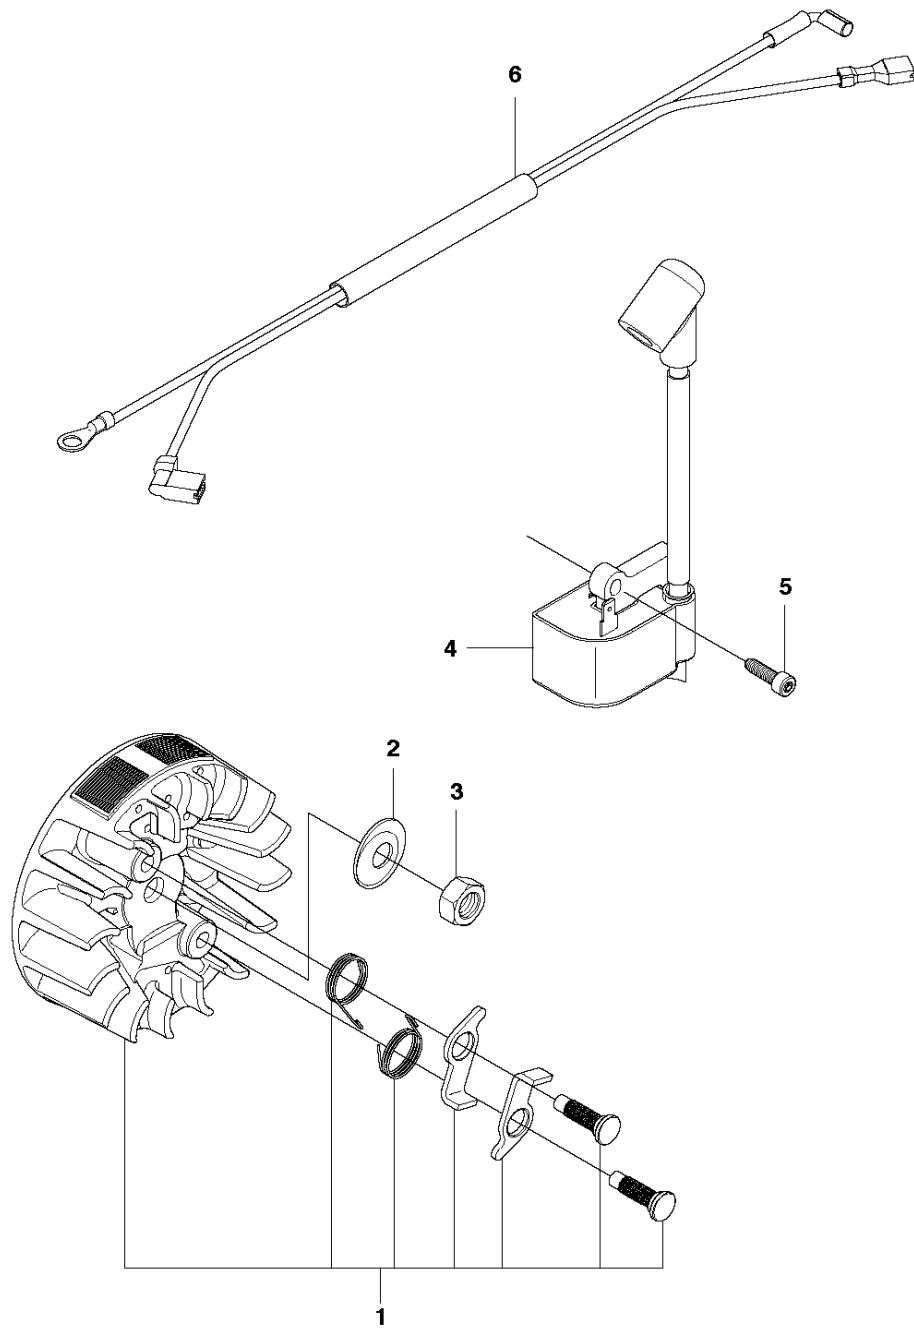

F 235, 235e, 236, 236e, 240, 240e
IGNITION SYSTEM

IGNITION SYSTEM

240 E, 20144000001-Current

Ref	Part No	Description	Remark	QTY KIT
1	575 63 55-02	FLYWHEEL		1
2	530 01 51-27	WASHER		1
3	530 01 61-34	NUT		1
4	575 80 35-01	MODULE		1
5	545 12 19-01	SCREW		2
6	545 07 99-01	ASSY- WIRE HARNESS		1