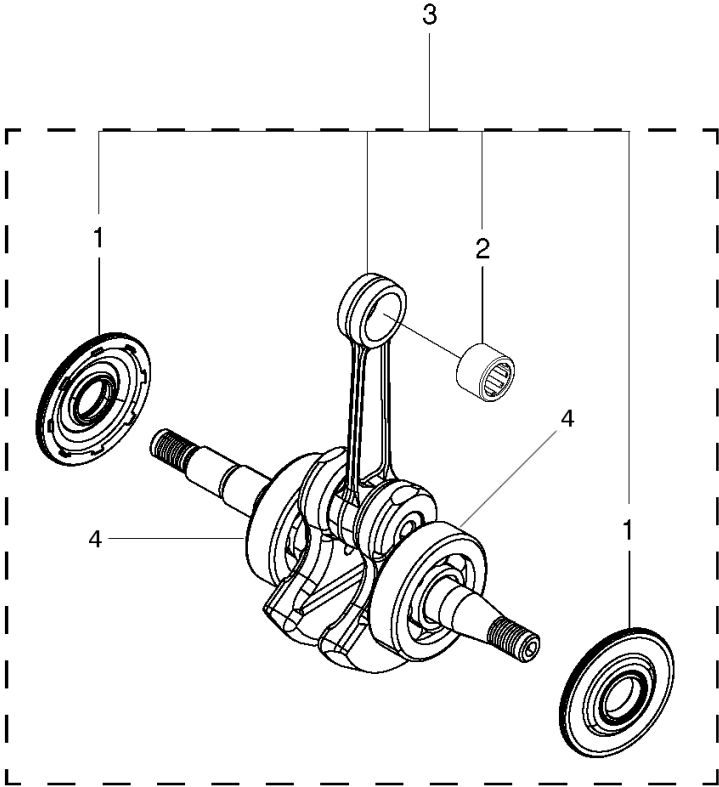

## CLUTCH &amp; OIL PUMP

240 E, 20144000001-Current

Ref	Part No	Description	Remark	QTY KIT
1	530 01 49-49	CLUTCH		1
2	530 01 56-11	WASHER		1
3	530 04 70-61	CLUTCH DRUM ASSY	3/8 6-Tooth	1
3	530 04 81-32	CLUTCH DRUM	.325 7-tooth	1
4	579 62 15-01	WASHER		1
5	525 31 84-01	DUST SEAL		1
6	530 03 78-20	WORM GEAR		1
7	581 06 39-01	OIL PUMP ASSY		1
8	530 01 60-64	SCREW		2
9	545 22 75-01	BLOCK		1
10	530 04 94-77	ELBOW		1
11	545 06 94-01	SEAL		1
12	530 05 65-33	SCREEN		1

## HANDLE &amp; CONTROLS

240 E, 20144000001-Current

Ref	Part No	Description	Remark	QTY	KIT
1	545 06 24-01	FRONT HANDLE		1	
2	545 06 22-02	REAR HANDLE W/OVMLD 240E		1	
2	545 06 22-01	REAR HANDLE		1	
3	545 06 23-02	REAR HANDLE COVER W/OVMLD 240E		1	
3	545 06 23-01	REAR HANDLE COVER 235/235E		1	
4	545 06 26-01	LOCKOUT- THROTTLE		1	12
6	578 24 67-01	TRIGGER		1	12
7	545 03 39-01	ISOLATOR		1	
8	545 07 63-01	ISOLATION LIMITER SCREW		1	
9	530 01 64-33	SCREW		3	
10	530 01 63-49	SCREW		2	
11	530 01 64-32	SCREW		2	
12	578 86 22-01	KIT		1	

**P** 235, 235e, 236, 236e, 240, 240e  
ACCESSORIES

ACCESSORIES

240 E, 20144000001-Current

Ref	Part No	Description	Remark	QTY KIT
1	587 46 54-01	WRENCH		1

**Q** 235, 235e, 236, 236e, 240, 240e  
SERVICE UPDATE

**Old hand guard up to  
serial no. 20093899999**

Ref	Part No	Description	Remark	QTY KIT
1	545 06 67-01	HANDGUARD		1

**K2** 235, 235e, 236, 236e, 240, 240e  
CRANKSHAFT

CRANKSHAFT

240 E, 20144000001-Current