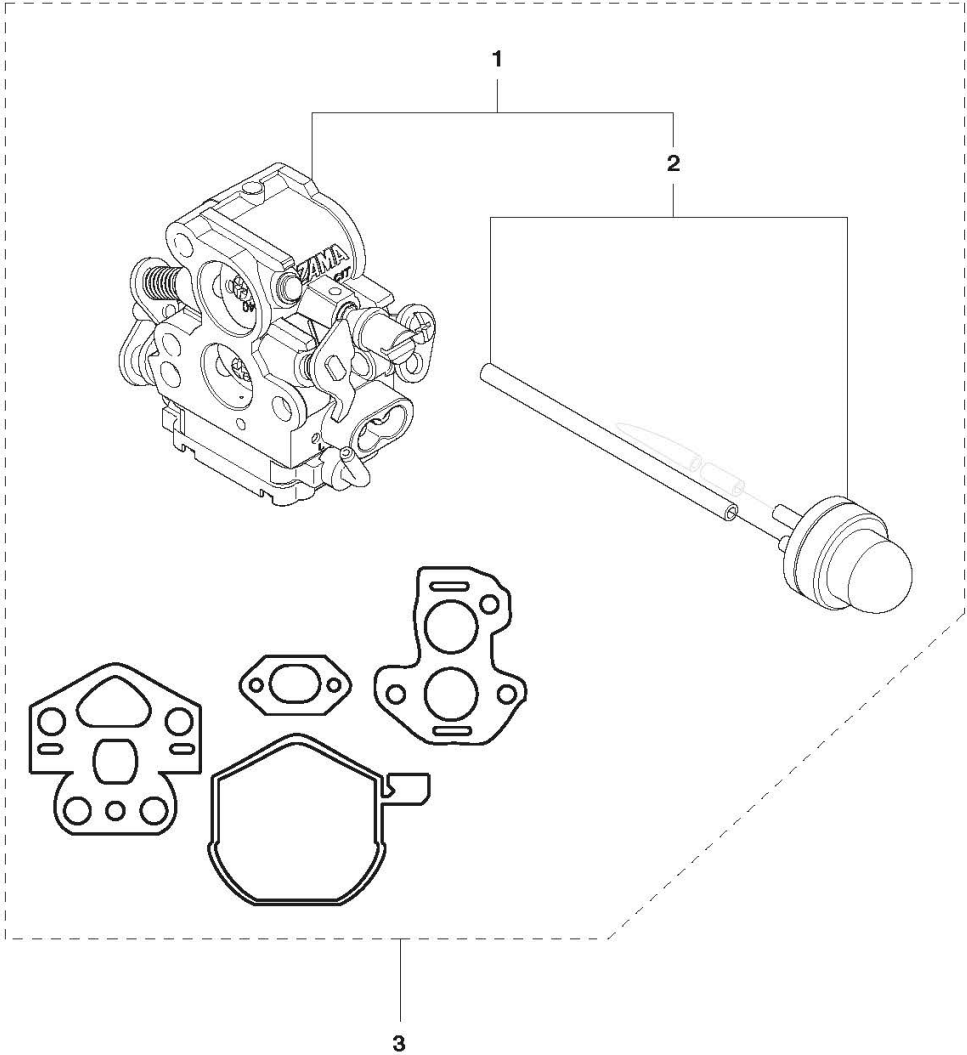

N 235, 235e, 236, 236e, 240, 240e
CARBURETOR DETAILS

CARBURETOR DETAILS

240 E, 20144000001-Current

Ref	Part No	Description	Remark	QTY	KIT
1	586 93 62-02	CARBURETTOR		1	3
2	545 00 80-30	PURGE AND LINE ASSEMBLY		1	1,3
3	587 60 97-01	KIT		1