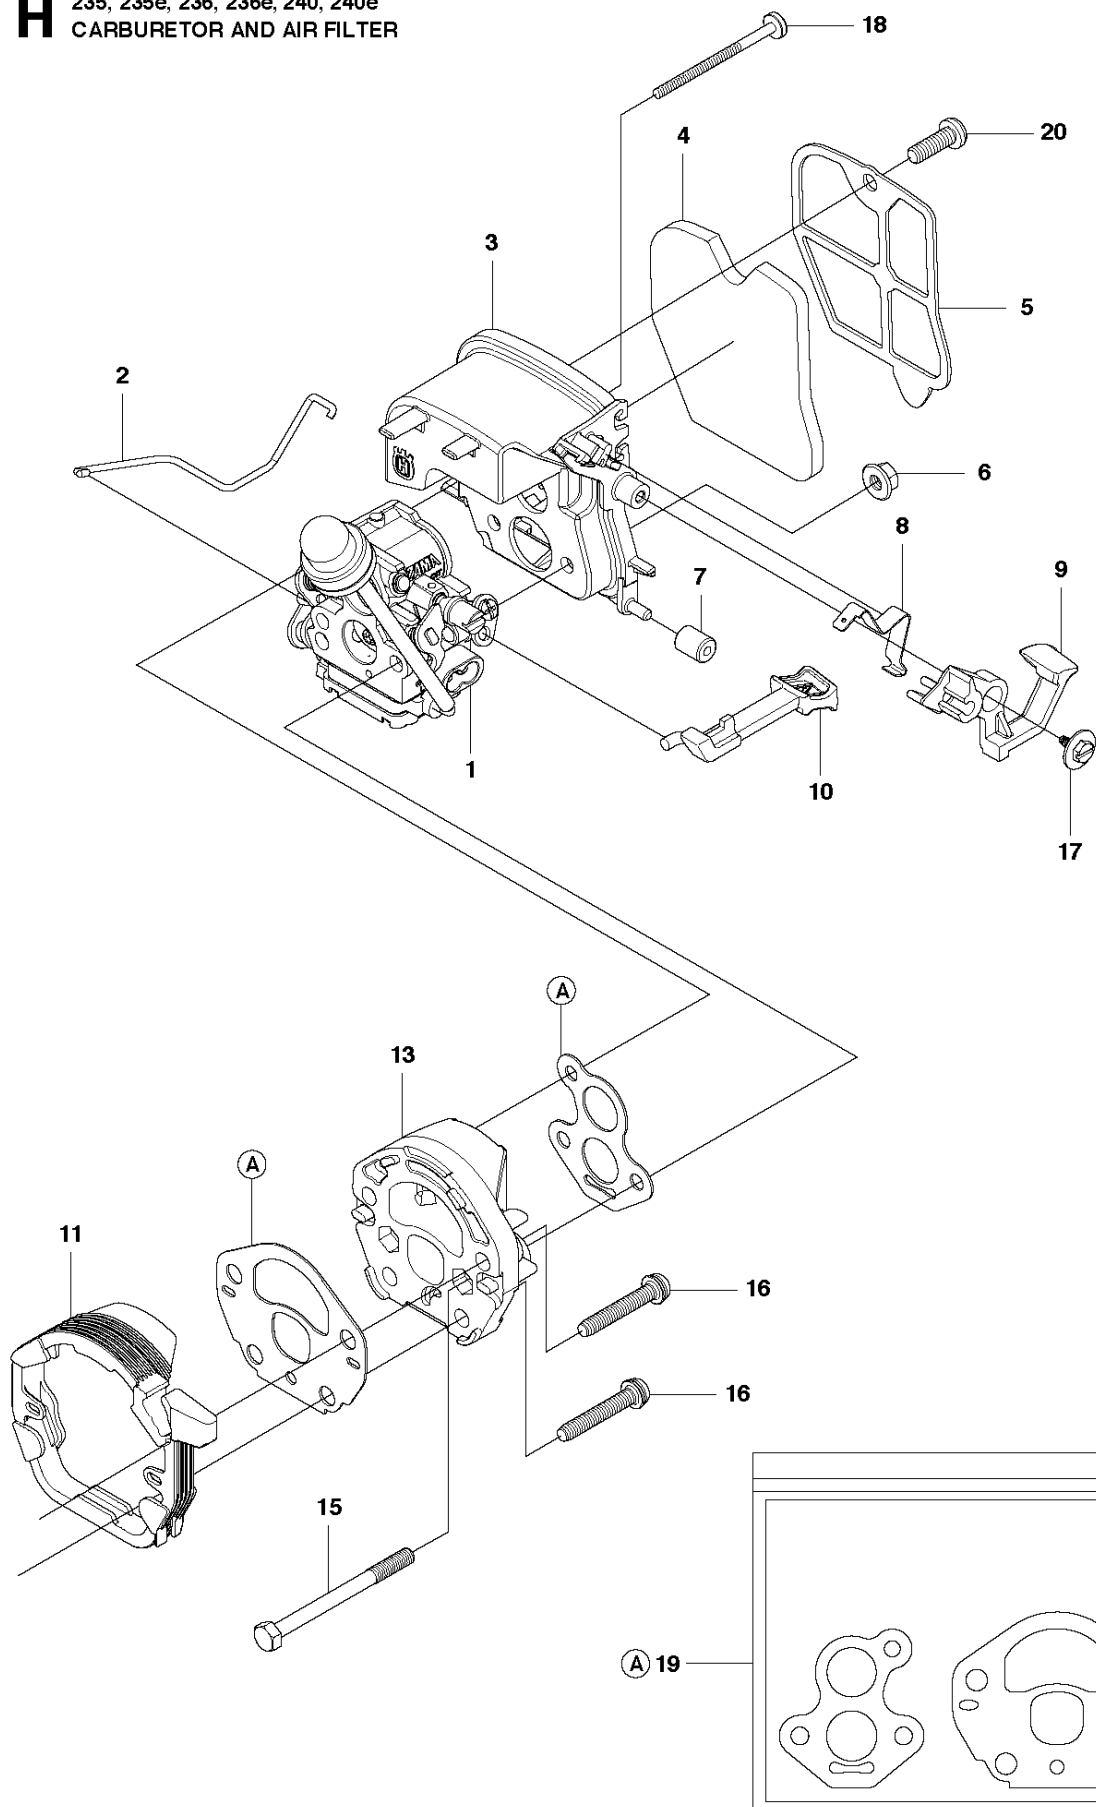

H 235, 235e, 236, 236e, 240, 240e
CARBURETOR AND AIR FILTER

CARBURETOR & AIR FILTER

240 E, 20144000001-Current

Ref	Part No	Description	Remark	QTY KIT
1	586 93 62-02	CARBURETTOR		1
2	545 06 28-01	THROTTLE WIRE		1
3	545 06 21-01	FILTER HOUSING		1
4	545 06 18-01	AIR FILTER		1
5	545 15 18-01	FILTER		1
6	530 01 61-01	NUT		2
7	545 06 19-01	ISOLATOR		1
8	545 06 34-01	SWITCH. SPRING		1
9	545 06 17-01	SWITCH LEVER		1
10	545 06 16-01	CHOKE KNOB		1
11	545 06 15-01	CARB ADAPTOR SEAL		1
13	545 16 98-01	ADAPTER		1
15	545 03 37-01	STUD-CARBURETOR		2
16	545 15 83-01	CARB ADAPTOR SCREW		4
17	530 01 60-80	SCREW		1
18	545 07 49-01	TOP STUD-CARBURETOR		1
19	545 08 18-92	GASKET KIT		1
20	530 01 63-49	SCREW		1