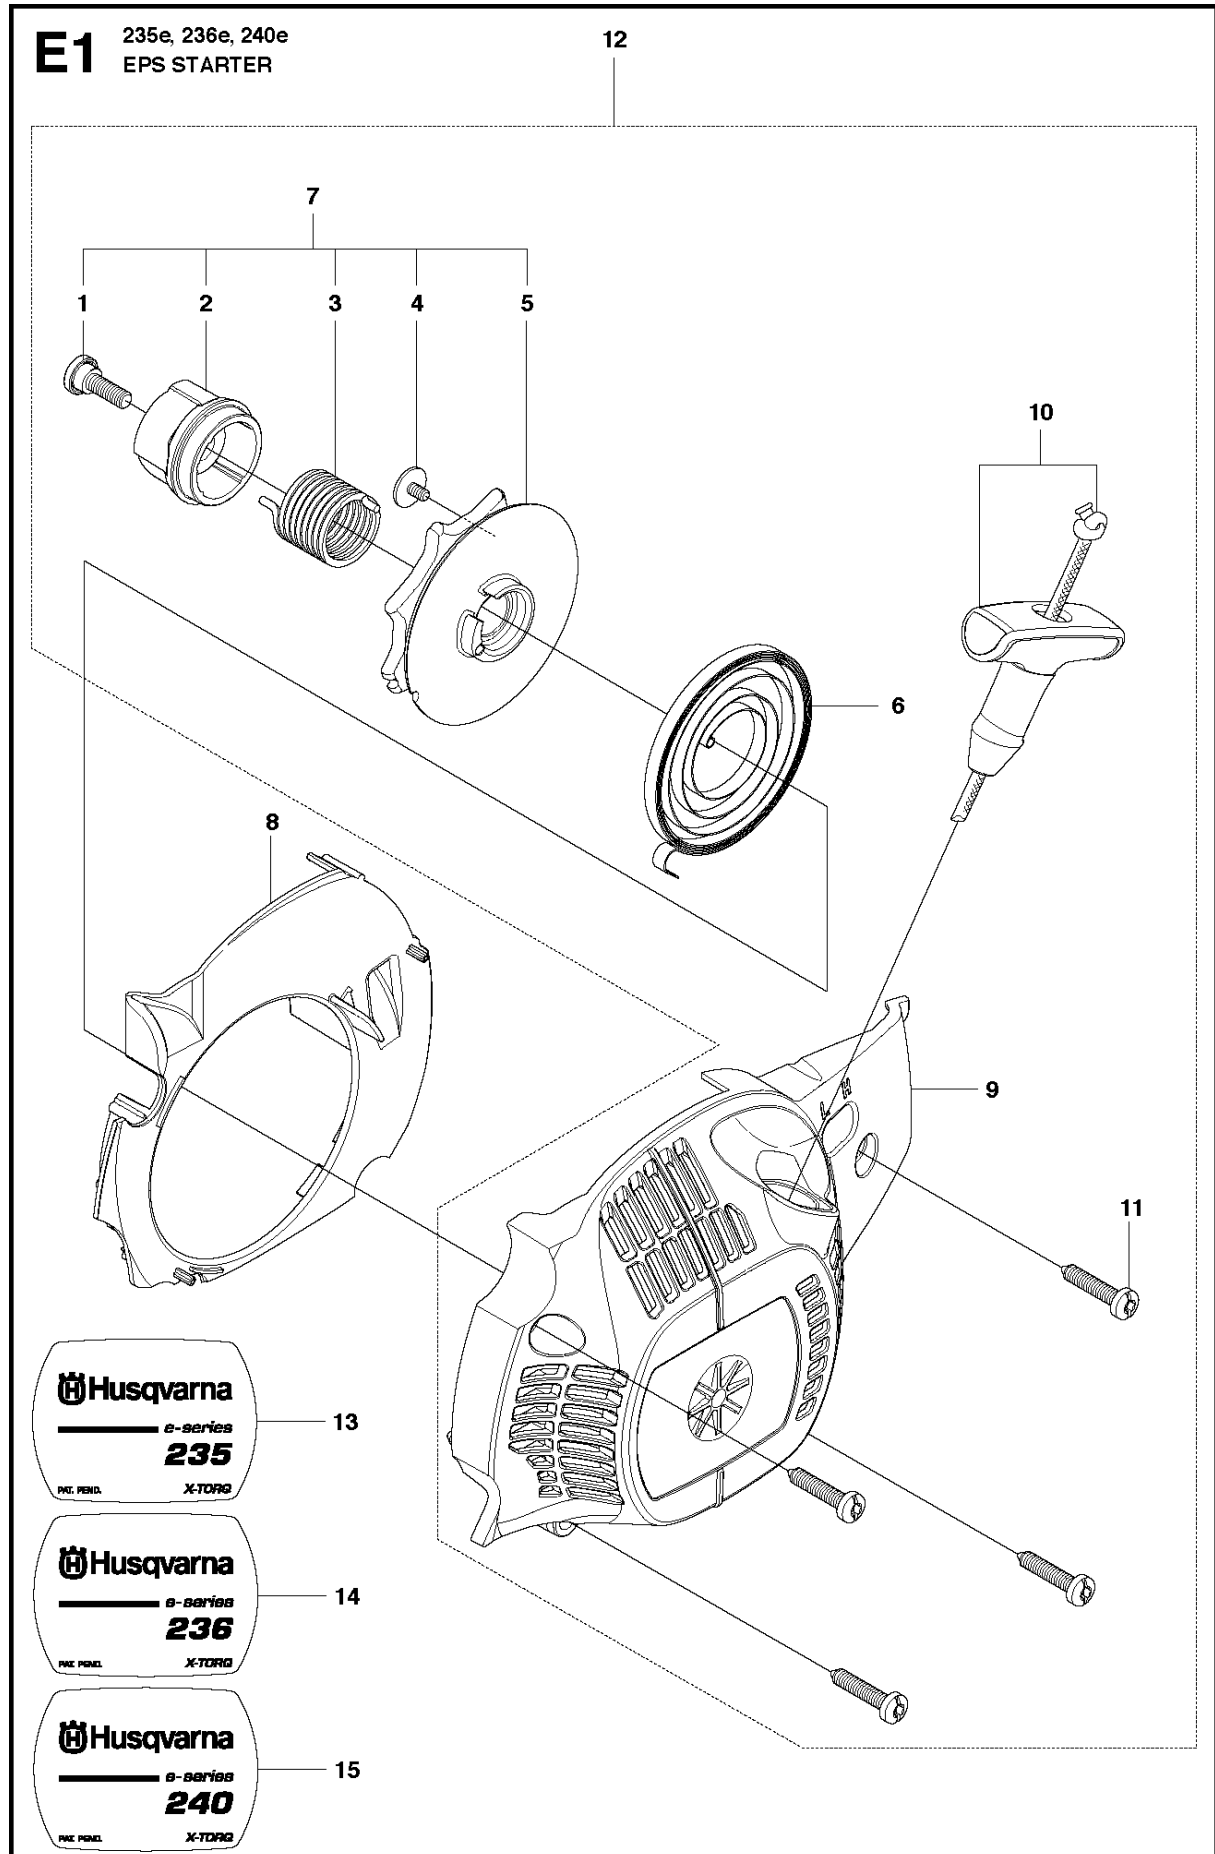

# SPARE PARTS LIST

CHAIN SAWS

240 E, 20144000001-Current

**P** 236, 236e, 240  
ACCESSORIES

ACCESSORIES

240 E, 20144000001-Current

Ref	Part No	Description	Remark	QTY KIT
1	587 46 54-01	WRENCH		1

**A** 235e, 236e, 240e  
CHAIN BRAKE ASSY

## CHAIN BRAKE

240 E, 2014400001-Current

Ref	Part No	Description	Remark	QTY	KIT
2	579 07 06-01	KNOB		1	
3	530 05 79-50	PIN. DOWEL		1	20
4	530 05 79-40	ASSY. FRONT LINK		1	20
5	574 78 03-01	SCREW		1	20
6	530 01 64-15	SPRING COMPRESSION		1	20
8	530 01 59-13	PEN		1	20
9	530 05 79-23	BRAKE BAND		1	20
10	525 74 30-01	COVER		1	20
11	545 22 71-01	SCREW		3	20
12	545 06 02-01	GEAR		1	20
13	525 88 42-01	WORM GEAR ASSY		1	20
14	574 20 17-01	PEN		1	20
15	545 06 59-01	ADJUSTER		1	20
16	545 05 92-01	COVER		1	20
17	545 22 71-01	SCREW		3	20
18	525 35 43-01	BEARING SLEEVE		1	20
19	545 11 86-01	DECAL		1	
20	525 61 14-01	CHAIN BRAKE		1	

## CLUTCH &amp; OIL PUMP

240 E, 20144000001-Current

Ref	Part No	Description	Remark	QTY KIT
1	530 01 49-49	CLUTCH		1
2	530 01 56-11	WASHER		1
3	530 04 70-61	CLUTCH DRUM ASSY	3/8 6-Tooth	1
3	530 04 81-32	CLUTCH DRUM	.325 7-tooth	1
4	579 62 15-01	WASHER		1
5	525 31 84-01	DUST SEAL		1
6	530 03 78-20	WORM GEAR		1
7	581 06 39-01	OIL PUMP ASSY		1
8	530 01 60-64	SCREW		2
9	545 22 75-01	BLOCK		1
10	530 04 94-77	ELBOW		1
11	545 06 94-01	SEAL		1
12	530 05 65-33	SCREEN		1

**D** 235, 235e, 236, 236e, 240, 240e  
COVER

Ref	Part No	Description	Remark	QTY	KIT
1	576 54 32-01	KIT		1	
2	574 32 06-01	SCREW	SCREWS STRIPPED SEE SB1200019	3	1
3	545 11 65-02	DECAL		1	1
4	545 16 59-57	SIGN		1	1
SB1200019	579 17 34-01	KIT	SEE SB1200019	1	