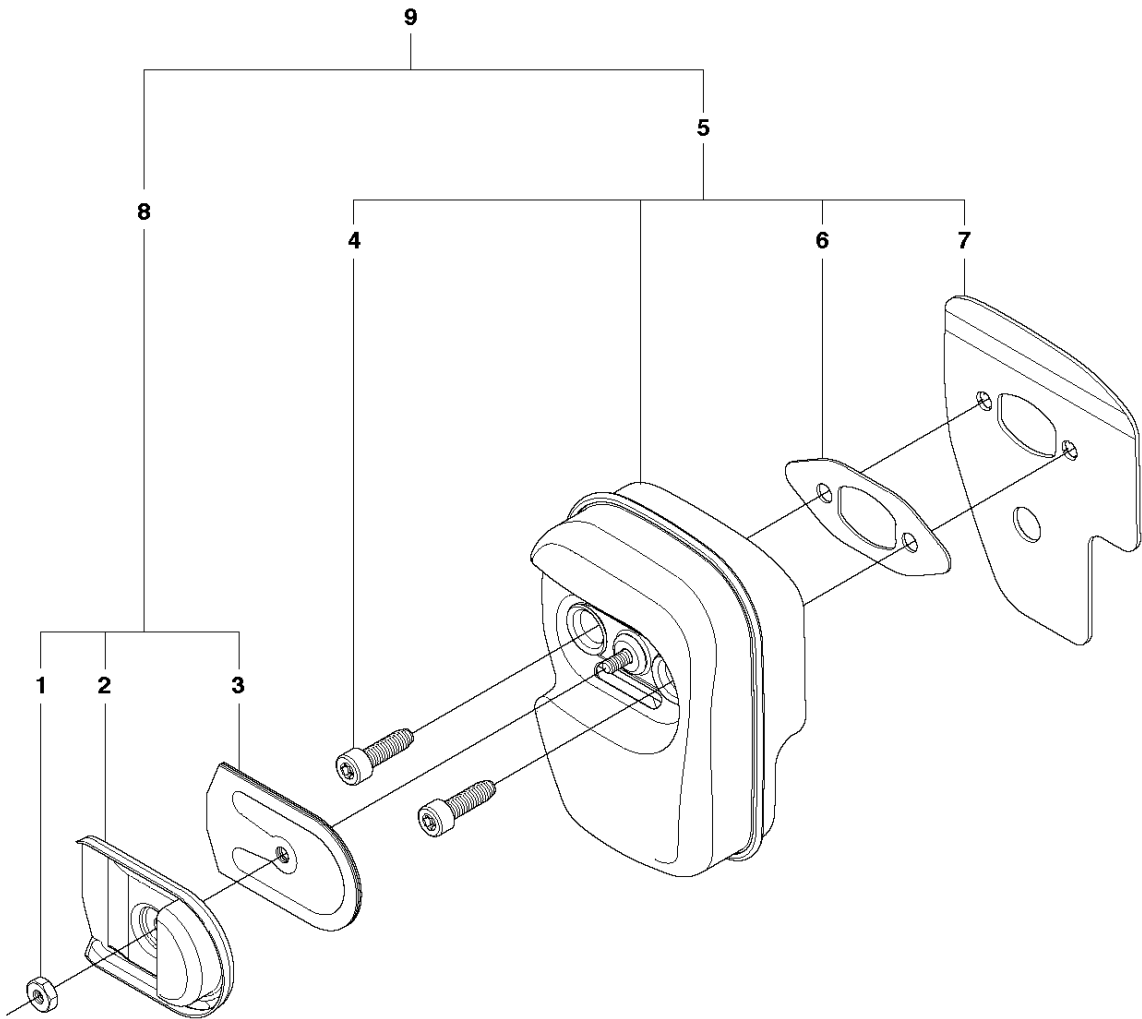

G 235, 235e, 236, 236e, 240, 240e
MUFFLER

MUFFLER

240 E, 20144000001-Current

Ref	Part No	Description	Remark	QTY	KIT
1	574 26 64-01	NUT		1	8,9
2	545 07 69-01	EXHAUST PLATE		1	8,9
3	545 16 74-01	SCREEN		1	8,9
4	530 01 63-38	BOLT		2	5,9
5	586 09 43-01	MUFFLER		1	9
6	530 05 48-84	MUFFLER GASKET		1	5,9
7	545 06 69-01	MUFFLER BACK PLATE		1	5,9
8	545 00 80-27	KIT		1	9
9	545 18 08-43	MUFFLER		1