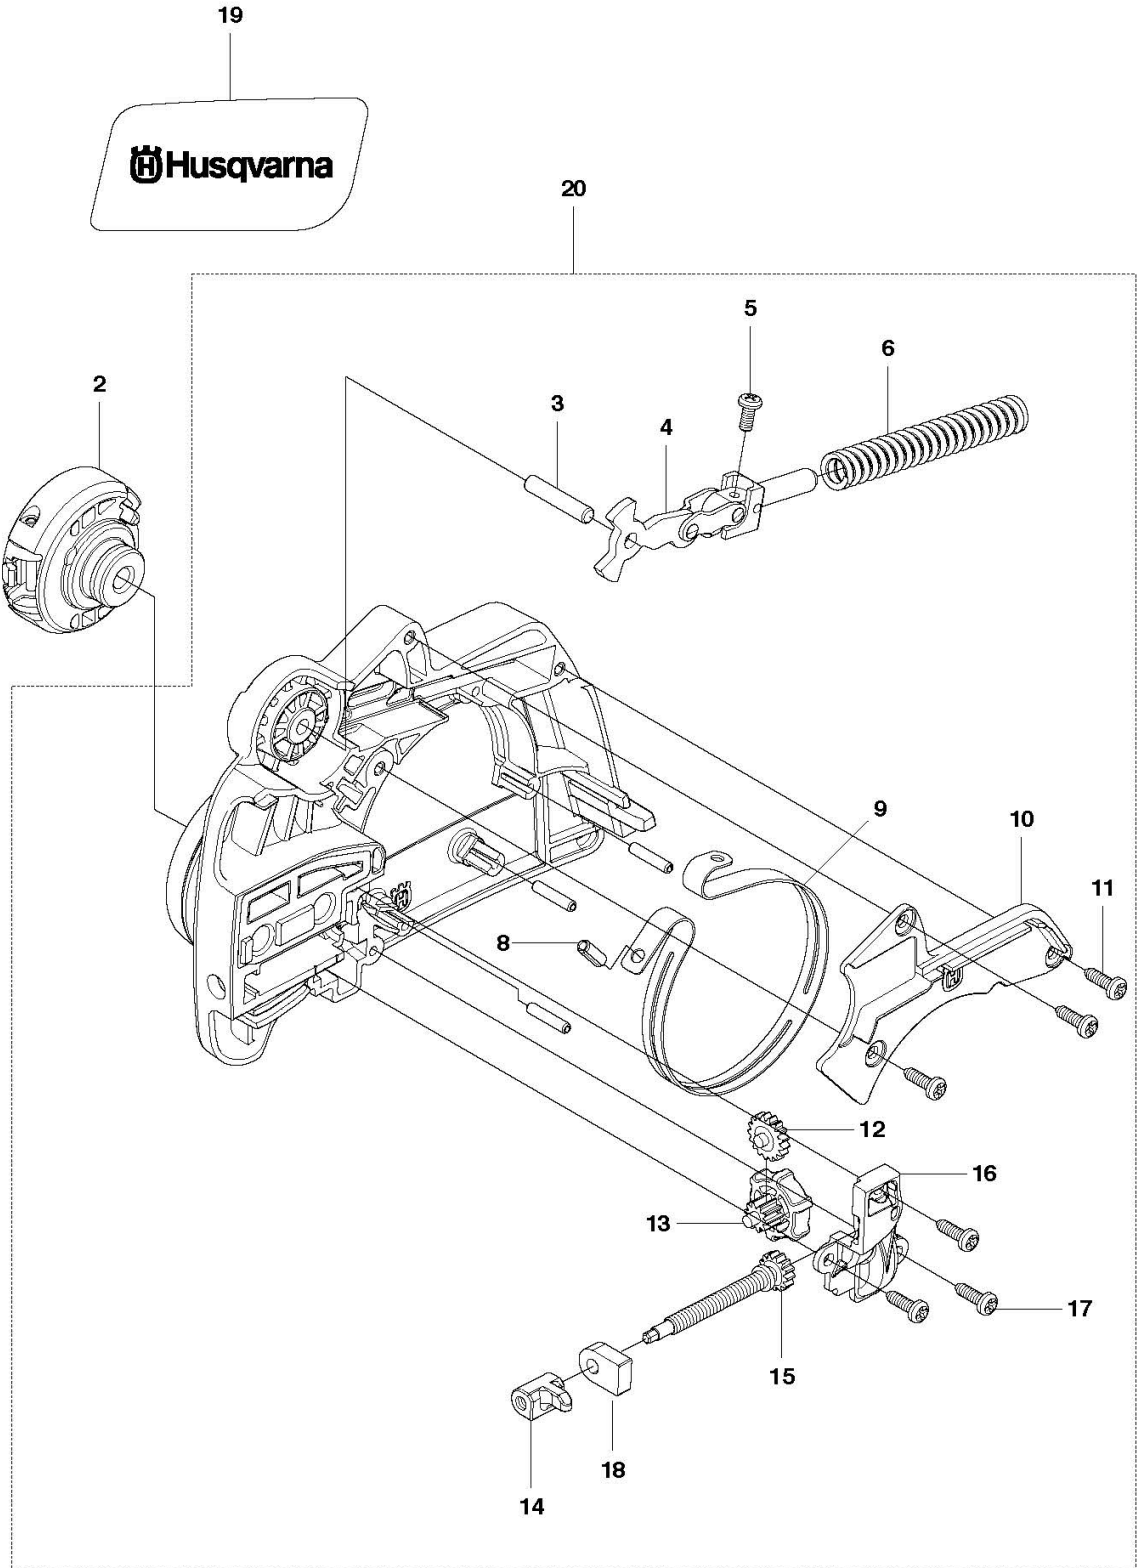

# SPARE PARTS LIST

CHAIN SAWS

240 E, 20144000001-Current

**P** 236, 236e, 240  
ACCESSORIES

ACCESSORIES

240 E, 20144000001-Current

Ref	Part No	Description	Remark	QTY KIT
1	587 46 54-01	WRENCH		1

**A** 235e, 236e, 240e  
CHAIN BRAKE ASSY

## CHAIN BRAKE

240 E, 2014400001-Current

Ref	Part No	Description	Remark	QTY	KIT
2	579 07 06-01	KNOB		1	
3	530 05 79-50	PIN. DOWEL		1	20
4	530 05 79-40	ASSY. FRONT LINK		1	20
5	574 78 03-01	SCREW		1	20
6	530 01 64-15	SPRING COMPRESSION		1	20
8	530 01 59-13	PEN		1	20
9	530 05 79-23	BRAKE BAND		1	20
10	525 74 30-01	COVER		1	20
11	545 22 71-01	SCREW		3	20
12	545 06 02-01	GEAR		1	20
13	525 88 42-01	WORM GEAR ASSY		1	20
14	574 20 17-01	PEN		1	20
15	545 06 59-01	ADJUSTER		1	20
16	545 05 92-01	COVER		1	20
17	545 22 71-01	SCREW		3	20
18	525 35 43-01	BEARING SLEEVE		1	20
19	545 11 86-01	DECAL		1	
20	525 61 14-01	CHAIN BRAKE		1	

**C** 235, 235e, 236, 236e, 240, 240e  
CLUTCH AND OIL PUMP

## CLUTCH &amp; OIL PUMP

240 E, 20144000001-Current

Ref	Part No	Description	Remark	QTY KIT
1	530 01 49-49	CLUTCH		1
2	530 01 56-11	WASHER		1
3	530 04 70-61	CLUTCH DRUM ASSY	3/8 6-Tooth	1
3	530 04 81-32	CLUTCH DRUM	.325 7-tooth	1
4	579 62 15-01	WASHER		1
5	525 31 84-01	DUST SEAL		1
6	530 03 78-20	WORM GEAR		1
7	581 06 39-01	OIL PUMP ASSY		1
8	530 01 60-64	SCREW		2
9	545 22 75-01	BLOCK		1
10	530 04 94-77	ELBOW		1
11	545 06 94-01	SEAL		1
12	530 05 65-33	SCREEN		1