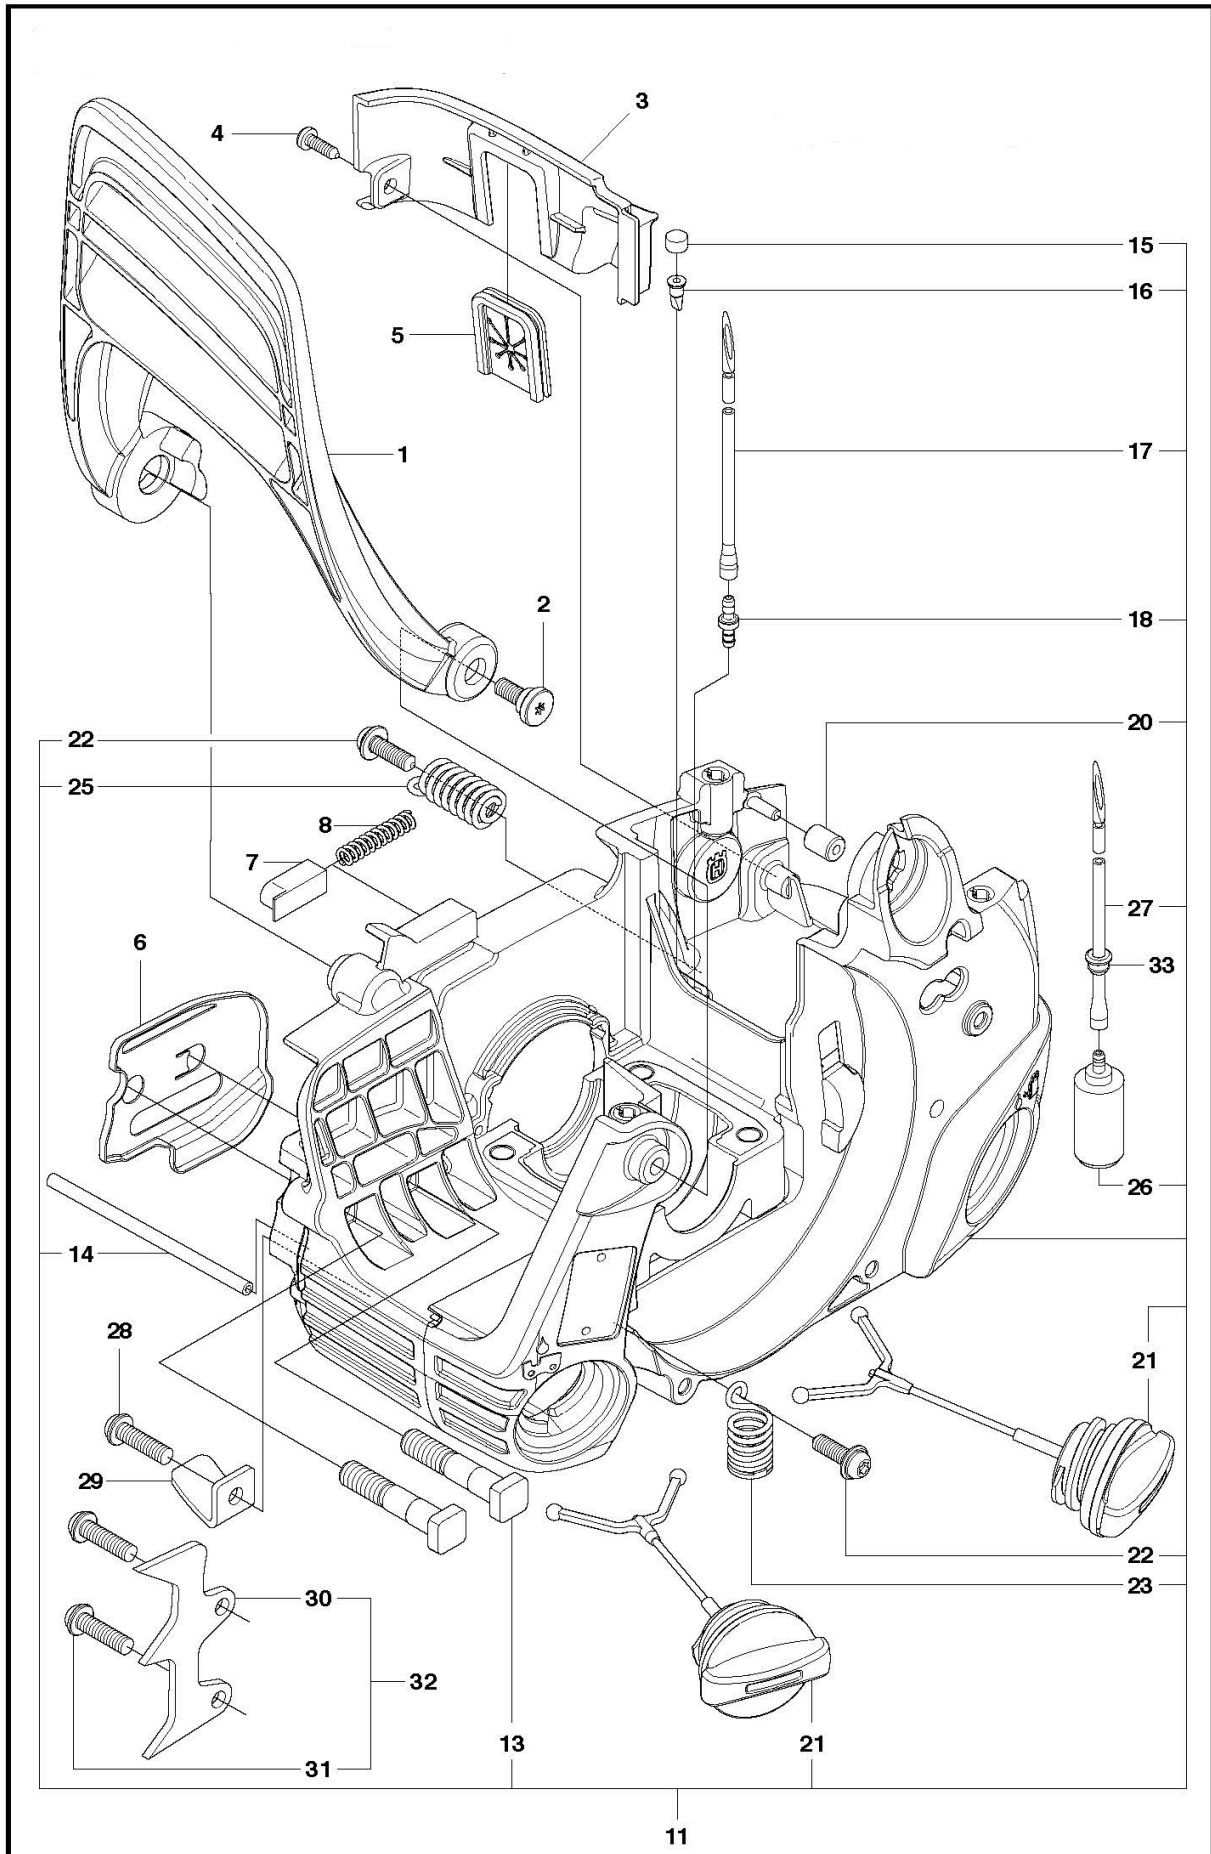

FUEL TANK & HANDLE

240 E, 20144000001-Current

Ref	Part No	Description	Remark	QTY	KIT
1	577 61 19-01	HAND GUARD		1	
2	545 12 73-01	BOSS		1	
3	545 06 12-01	REAR WHEEL		1	
4	545 22 71-01	SCREW		1	
5	545 07 54-01	GROMMET		1	
6	545 07 14-01	BAR		1	
7	545 07 13-01	CAP. SPRING HANDGUARD		1	
8	545 07 12-01	SPRING. HANDGUARD POSITION		1	
11	579 66 52-03	CHASSIS		1	13-27
13	529 31 03-01	BOLT		2	
14	545 03 35-01	HOSE		1	
15	530 02 98-68	PLUG		1	
16	530 02 61-19	CHECK VALVE		1	
17	580 72 71-01	FUEL HOSE		1	
18	530 02 38-77	NIPPLE		1	
20	545 06 19-01	ISOLATOR		1	
21	544 11 12-01	TANK CAP ASSY		2	
22	530 01 59-06	SCREW		2	
23	545 03 38-01	ISOLATOR		1	
25	577 54 06-01	SPRING		1	
26	577 16 72-01	FUEL FILTER		1	
27	580 72 71-01	FUEL HOSE		1	
28	530 01 58-14	SCREW		1	
29	530 02 98-50	CHAIN CATCHER		2	
30	530 03 89-90	FELLING DOG		1	
31	530 01 64-39	SCREW		2	
32	530 01 43-81	FELLING DOG		1	30,31
33	503 73 58-01	BUSHING		1