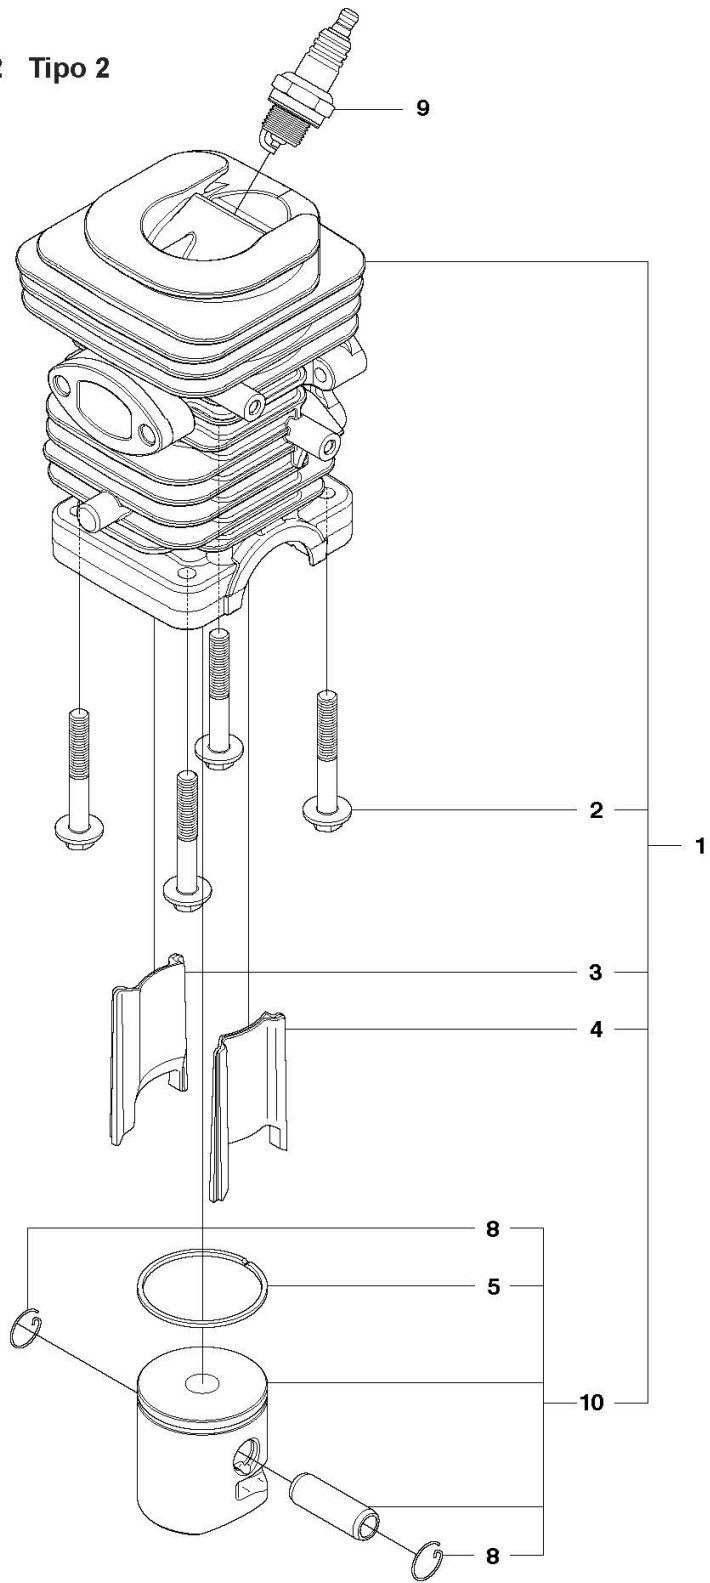

J2 236, 236e, 240, 240e
CYLINDER PISTON 38CC

Type 2 Typ 2 Tipo 2

CYLINDER PISTON

240 E, 20144000001-Current

Ref	Part No	Description	Remark	QTY	KIT
1	577 83 11-02	KIT	Not for US	1	
2	545 08 15-01	BOLT		4	
3	574 19 09-01	INSERT		1	
4	574 19 08-01	INSERT		1	
5	585 04 06-01	PISTON RING		1	10
8	530 01 56-97	LOCKING RING		2	10
9	503 23 51-08	SPARK PLUG		1	
10	545 08 18-94	KIT		1