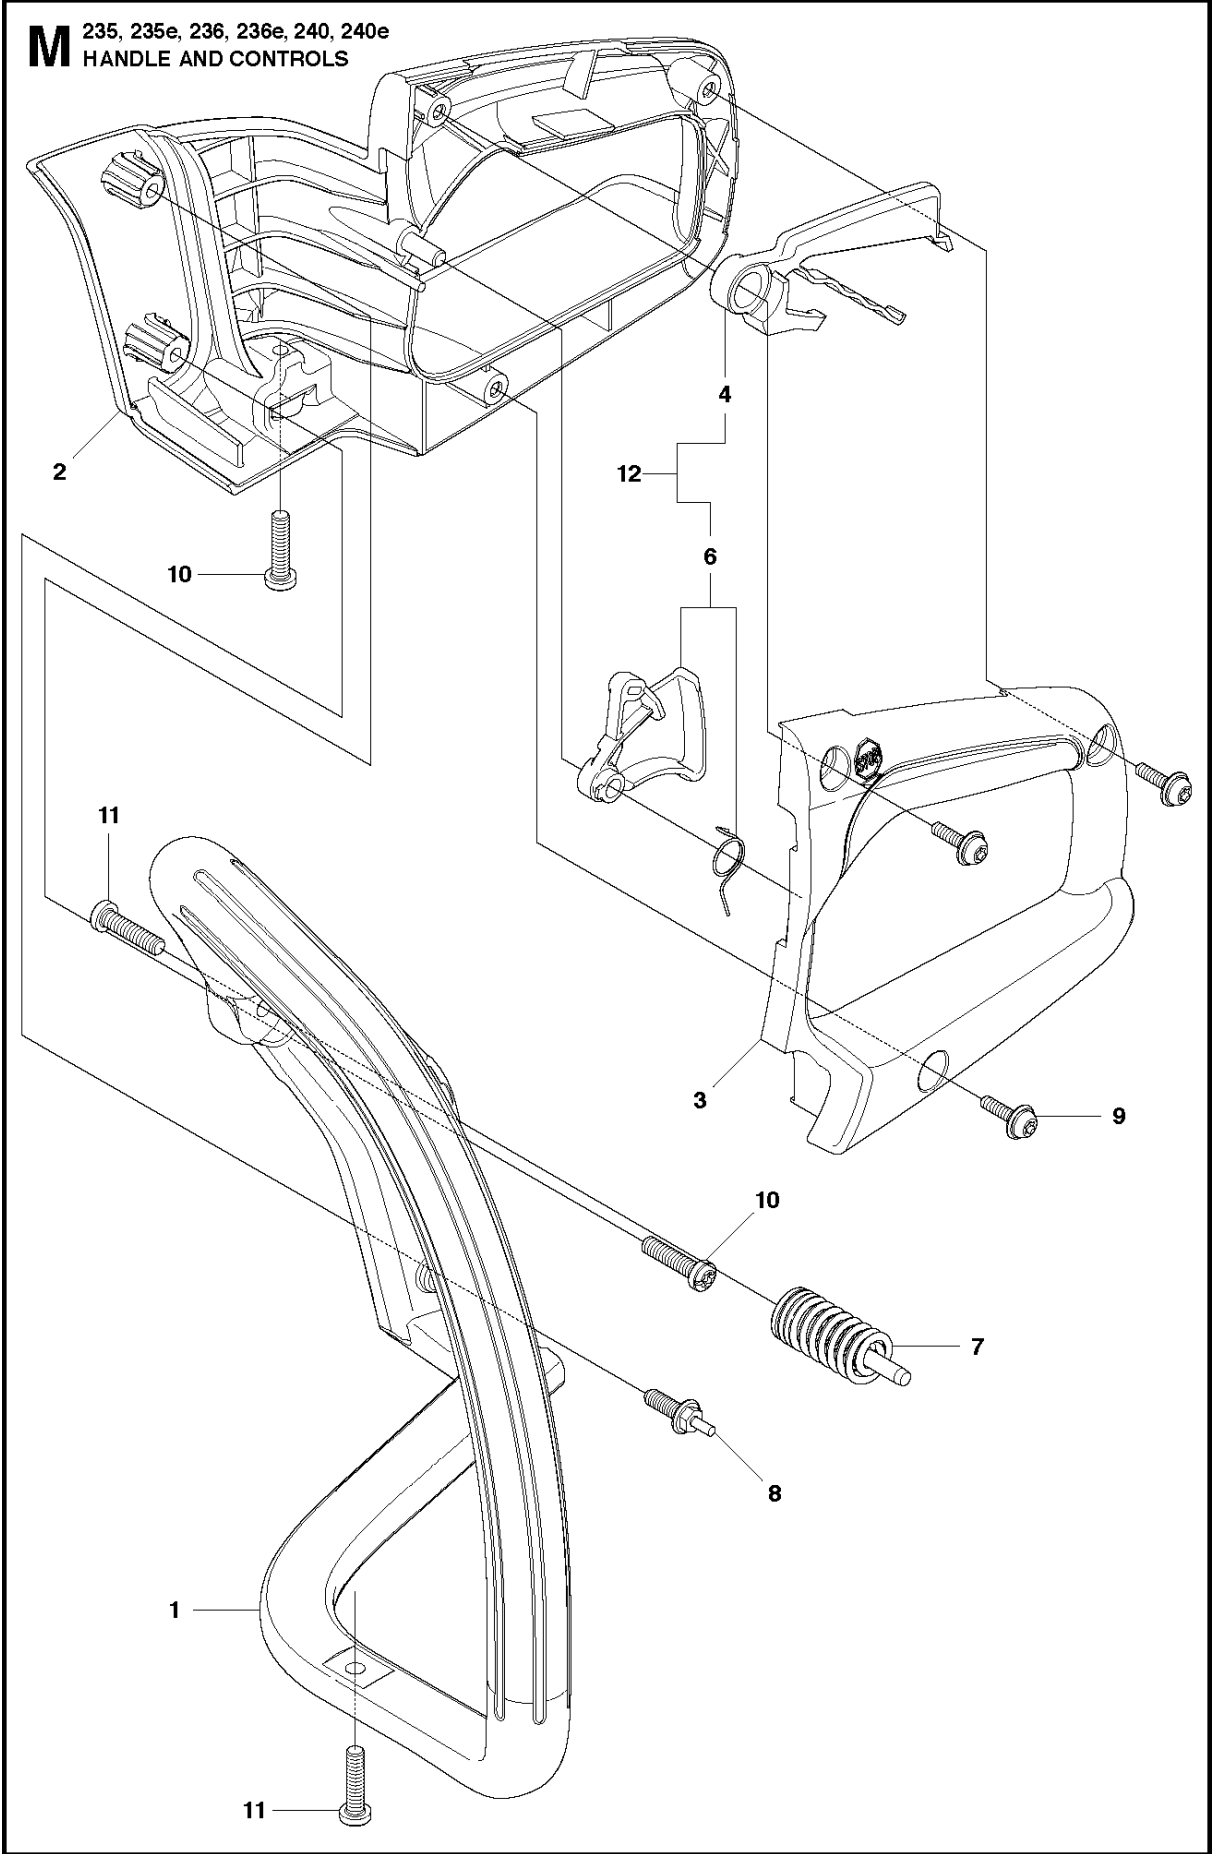

HANDLE & CONTROLS

240 E, 20144000001-Current

Ref	Part No	Description	Remark	QTY	KIT
1	545 06 24-01	FRONT HANDLE		1	
2	545 06 22-02	REAR HANDLE W/OVMLD 240E		1	
2	545 06 22-01	REAR HANDLE		1	
3	545 06 23-02	REAR HANDLE COVER W/OVMLD 240E		1	
3	545 06 23-01	REAR HANDLE COVER 235/235E		1	
4	545 06 26-01	LOCKOUT- THROTTLE		1	12
6	578 24 67-01	TRIGGER		1	12
7	545 03 39-01	ISOLATOR		1	
8	545 07 63-01	ISOLATION LIMITER SCREW		1	
9	530 01 64-33	SCREW		3	
10	530 01 63-49	SCREW		2	
11	530 01 64-32	SCREW		2	
12	578 86 22-01	KIT		1