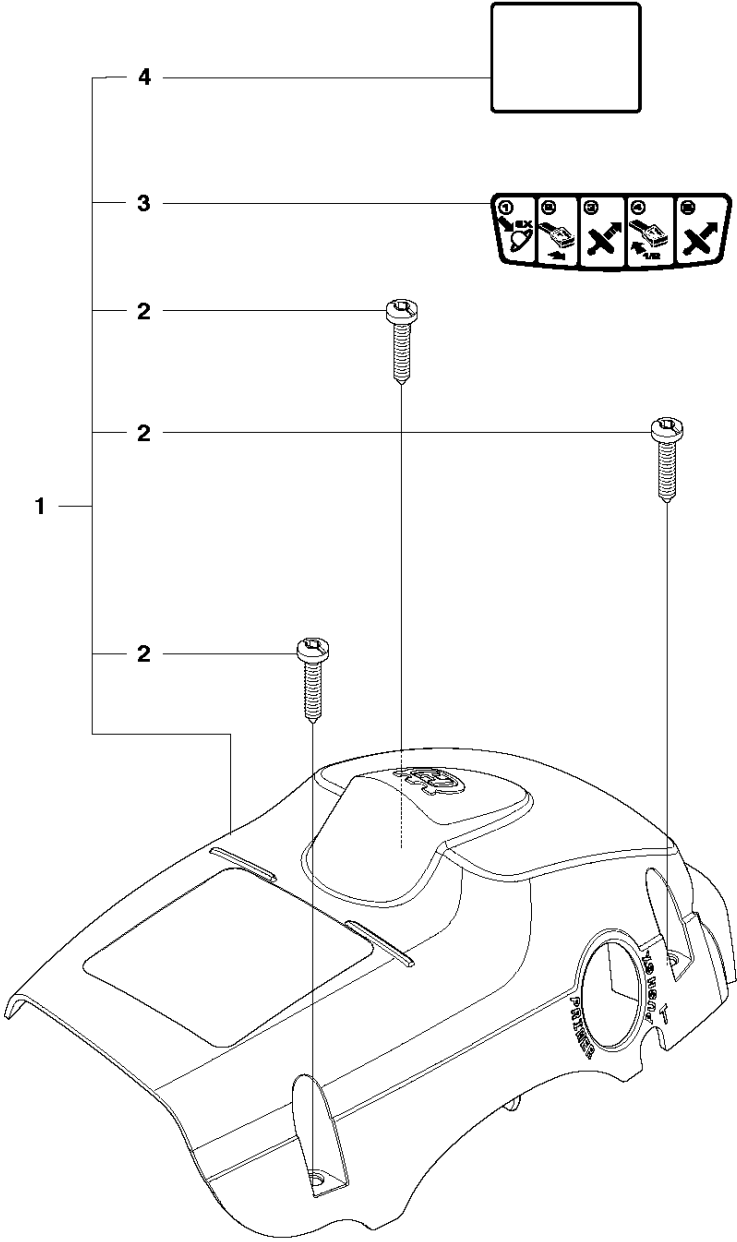

# SPARE PARTS LIST

CHAIN SAWS

240 E, 20144000001-Current

**P** 236, 236e, 240  
ACCESSORIES

ACCESSORIES

240 E, 20144000001-Current

Ref	Part No	Description	Remark	QTY KIT
1	587 46 54-01	WRENCH		1

**A** 235e, 236e, 240e  
CHAIN BRAKE ASSY

## CHAIN BRAKE

240 E, 2014400001-Current

Ref	Part No	Description	Remark	QTY	KIT
2	579 07 06-01	KNOB		1	
3	530 05 79-50	PIN. DOWEL		1	20
4	530 05 79-40	ASSY. FRONT LINK		1	20
5	574 78 03-01	SCREW		1	20
6	530 01 64-15	SPRING COMPRESSION		1	20
8	530 01 59-13	PEN		1	20
9	530 05 79-23	BRAKE BAND		1	20
10	525 74 30-01	COVER		1	20
11	545 22 71-01	SCREW		3	20
12	545 06 02-01	GEAR		1	20
13	525 88 42-01	WORM GEAR ASSY		1	20
14	574 20 17-01	PEN		1	20
15	545 06 59-01	ADJUSTER		1	20
16	545 05 92-01	COVER		1	20
17	545 22 71-01	SCREW		3	20
18	525 35 43-01	BEARING SLEEVE		1	20
19	545 11 86-01	DECAL		1	
20	525 61 14-01	CHAIN BRAKE		1	

## CLUTCH &amp; OIL PUMP

240 E, 20144000001-Current

Ref	Part No	Description	Remark	QTY KIT
1	530 01 49-49	CLUTCH		1
2	530 01 56-11	WASHER		1
3	530 04 70-61	CLUTCH DRUM ASSY	3/8 6-Tooth	1
3	530 04 81-32	CLUTCH DRUM	.325 7-tooth	1
4	579 62 15-01	WASHER		1
5	525 31 84-01	DUST SEAL		1
6	530 03 78-20	WORM GEAR		1
7	581 06 39-01	OIL PUMP ASSY		1
8	530 01 60-64	SCREW		2
9	545 22 75-01	BLOCK		1
10	530 04 94-77	ELBOW		1
11	545 06 94-01	SEAL		1
12	530 05 65-33	SCREEN		1

**D** 235, 235e, 236, 236e, 240, 240e  
COVER

Ref	Part No	Description	Remark	QTY	KIT
1	576 54 32-01	KIT		1	
2	574 32 06-01	SCREW	SCREWS STRIPPED SEE SB1200019	3	1
3	545 11 65-02	DECAL		1	1
4	545 16 59-57	SIGN		1	1
SB1200019	579 17 34-01	KIT	SEE SB1200019	1	