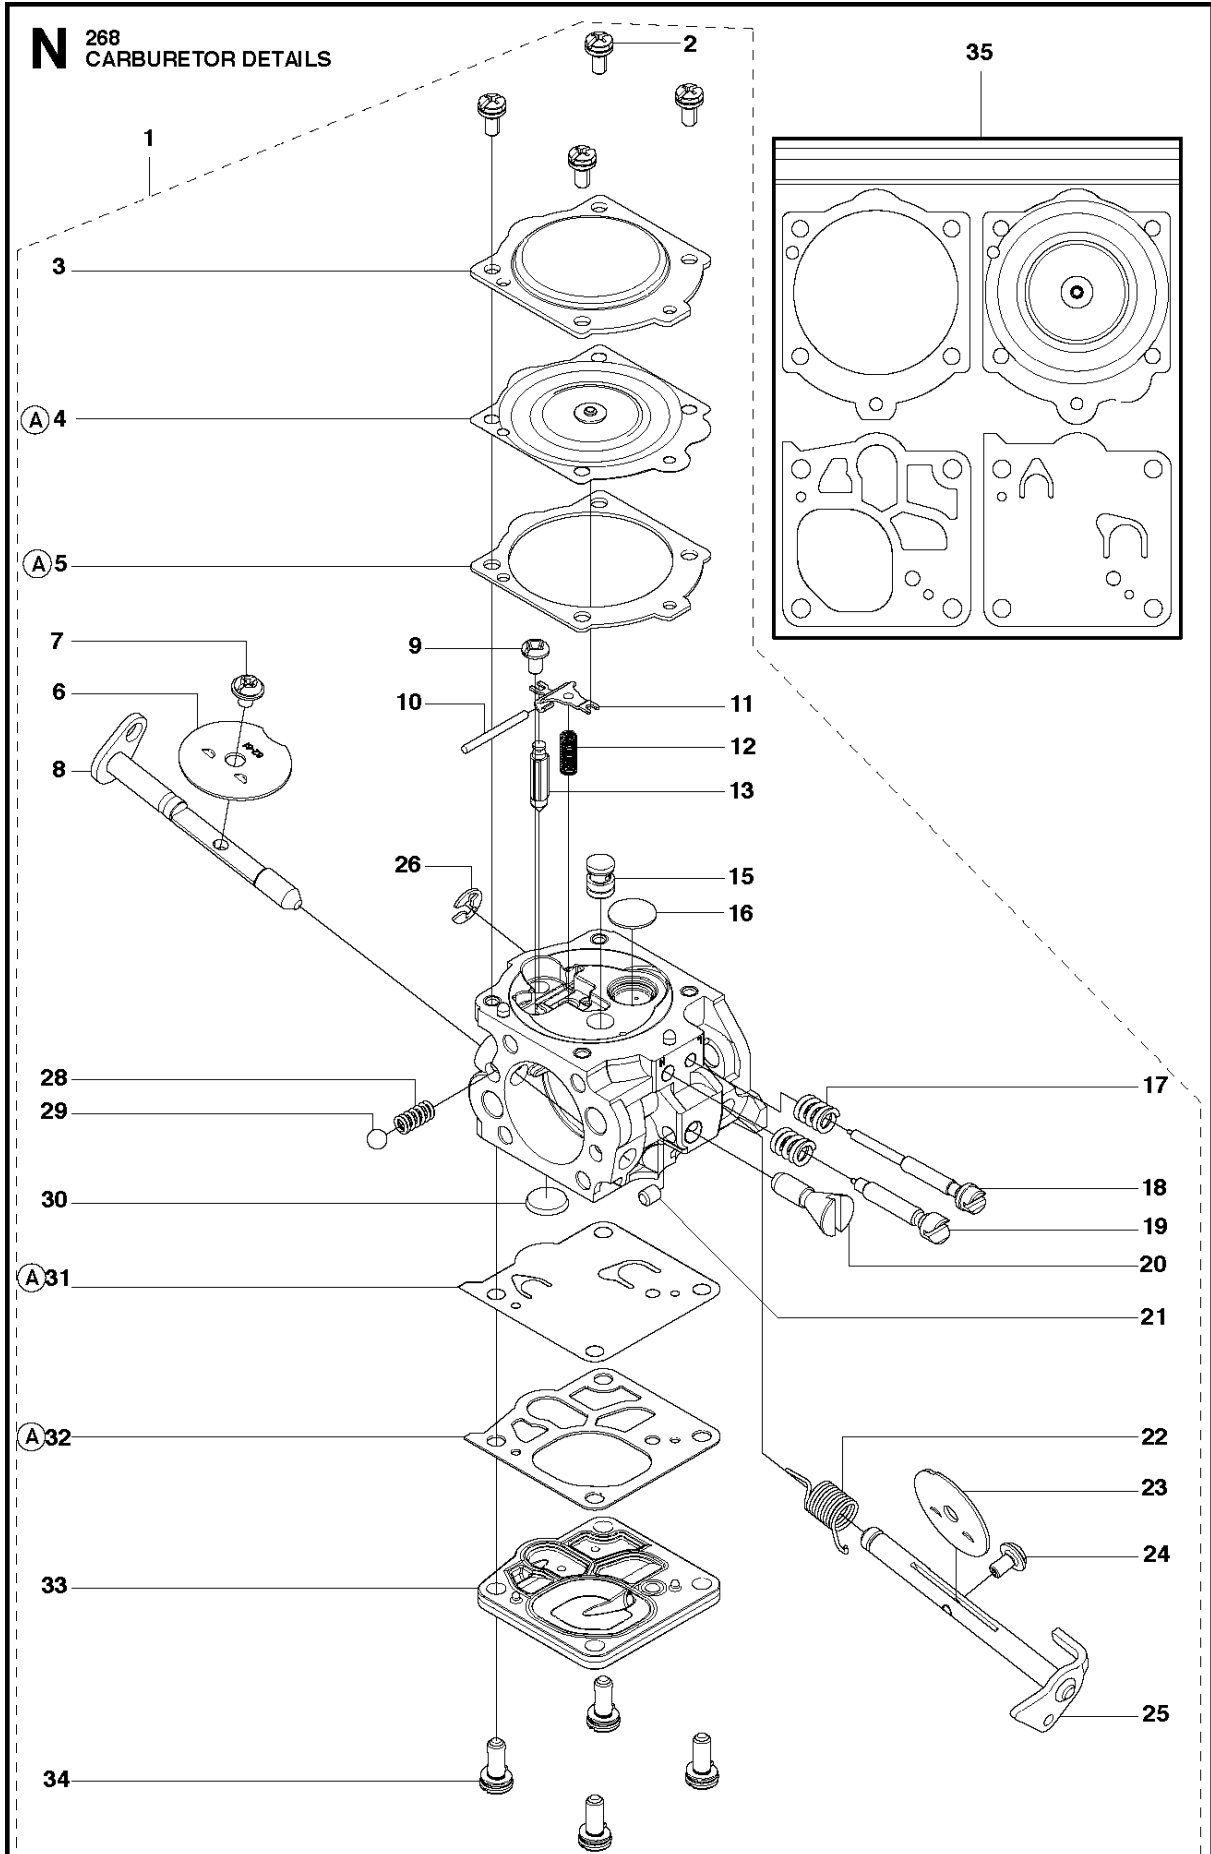

CARBURETOR DETAILS

268, 20182200001-Current

Ref	Part No	Description	Remark	QTY	KIT
1	574 33 16-01	CARBURETTOR		1	
2	503 10 87-01	SCREW		4	1
3	505 31 67-02	COVER		1	1
4	503 63 58-01	DIAPHRAGM ASSY		1	1, 35
5	501 46 75-01	GASKET		1	1, 35
6	505 31 67-07	VALVE-CHOKE		1	1
7	537 00 34-01	SCREW		1	1
8	502 52 59-01	SHAFT ASSY		1	1
9	505 31 67-17	SCREW		1	1
10	505 31 67-31	PIN		1	1
11	505 31 67-34	LEVER		1	1
12	503 11 76-01	SPRING		1	1
13	503 11 70-01	NEEDLE VALVE		1	1
15	503 80 04-01	NOZZLE		1	1
16	503 57 41-01	PLUG		1	1
17	504 21 00-50	SPRING		2	1
18	503 48 37-01	NEEDLE IDLE SPEED	Low speed needle	1	1
19	502 52 65-01	NEEDLE	High speed needle	1	1
20	544 89 76-01	SCREW		1	1
21	503 80 05-01	PLUG		1	1
22	502 52 64-01	SPRING		1	1
23	574 33 17-01	VALVE		1	1
24	544 11 15-01	SCREW		1	1
25	502 52 58-01	SHAFT ASSY		1	1
28	503 11 77-01	SPRING		1	1
29	503 11 71-01	BALL		1	1
30	501 66 61-01	SCREEN		1	1
31	544 89 72-01	DIAPHRAGM PUMP		1	1, 35
32	503 11 72-01	GASKET		1	1, 35
33	503 59 58-01	COVER		1	1
34	503 11 75-01	SCREW		4	1
35	502 52 92-01	GASKET KIT	B2602-WJ, A = Set of Gasketes	1	
26	503 79 95-01	RETAINER RING		1	1