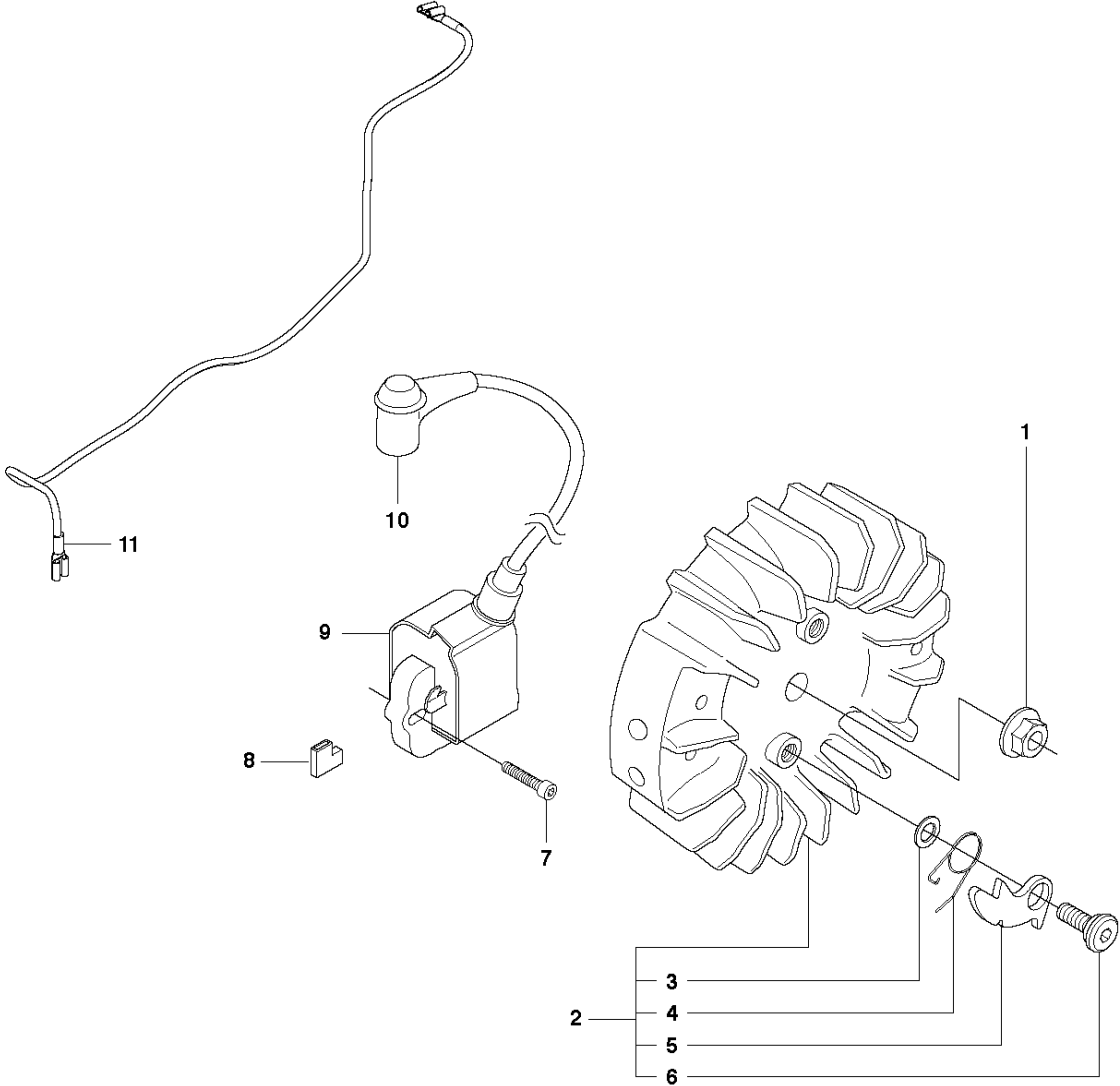

E 268
ELECTRICAL

ELECTRICAL

268, 20182200001-Current

Ref	Part No	Description	Remark	QTY	KIT
1	503 22 04-01	NUT		1	
2	537 05 16-02	FLYWHEEL ASSY		1	
3	501 67 35-01	SPRING		2	2
4	503 23 00-42	WASHER		2	2
5	501 67 32-01	PAWL		2	2
6	501 81 99-01	SCREW		2	2
7	503 20 25-20	SCREW IHSCM		2	
8	503 23 72-02	INSULATING CAP		1	
9	587 32 96-01	IGNITION MODULE		1	
10	501 48 54-02	SPARK PLUG CAP		1	
11	501 83 98-01	CABLE		1