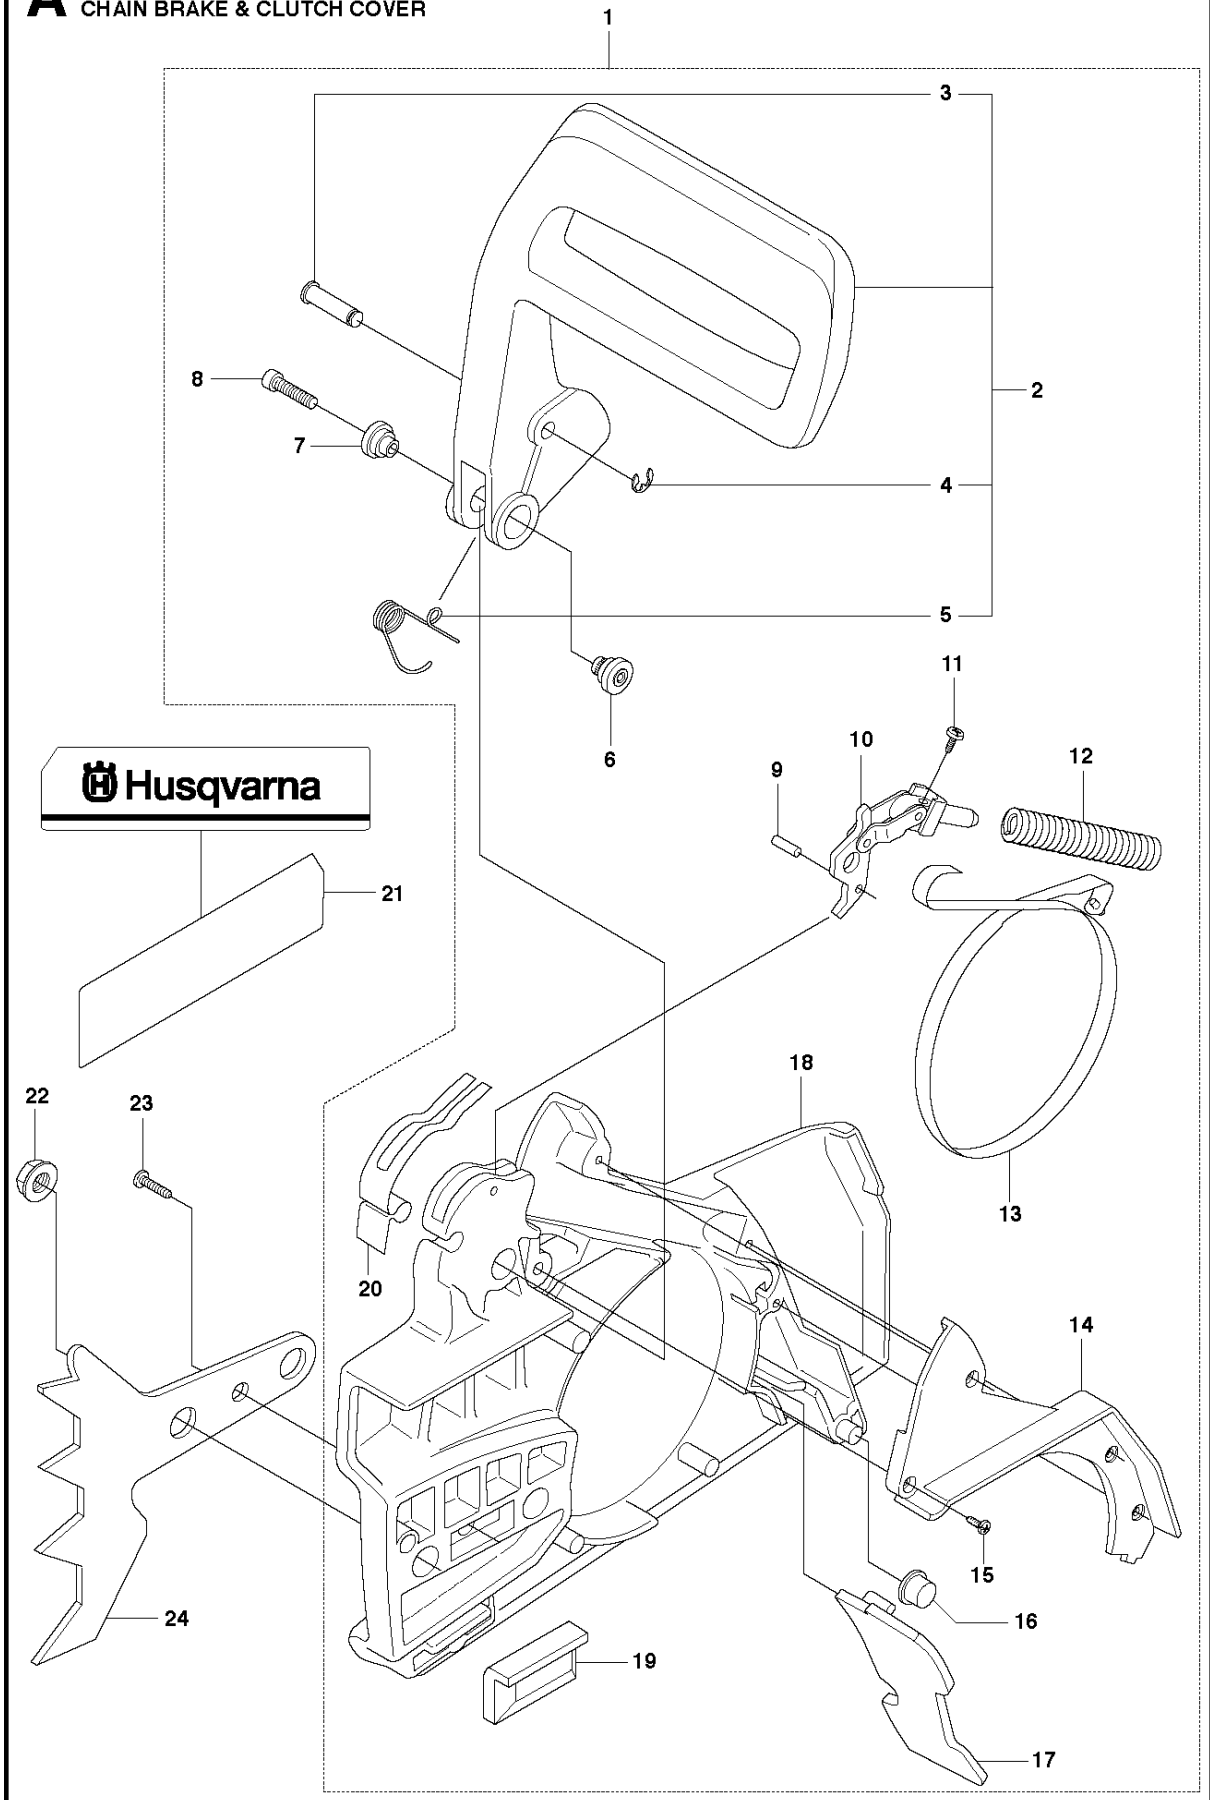

SPARE PARTS LIST

CHAIN SAWS

268, 20182200001-Current

A 268
CHAIN BRAKE & CLUTCH COVER

CHAIN BRAKE & CLUTCH COVER

268, 20182200001-Current

Ref	Part No	Description	Remark	QTY	KIT
1	503 73 66-01	CLUTCH COVER ASSY		1	
2	503 72 74-01	HAND GUARD ASSY		1	1
3	503 80 27-01	PIVOT PIN		1	2, 1
4	735 31 08-20	E-CLIP		1	2, 1
5	506 16 48-01	POSITION SPRING		1	2, 1
6	503 52 08-01	SHAFT		1	1
7	501 76 80-01	SHAFT		1	1
8	503 20 26-16	SCREW IHSCM		1	1
9	720 12 33-51	PARALLEL PIN		1	1
10	501 87 53-03	KNEE JOINT		1	1
11	503 21 28-10	SCREW CCRPANT		1	1
12	503 70 99-01	BRAKE SPRING		1	1
13	503 70 40-02	BRAKE BAND ASSY		1	1
14	503 70 47-01	LID		1	1
15	503 21 28-10	SCREW CCRPANT		4	1
16	503 72 31-01	BUSHING		1	1
17	503 73 05-01	CHIP GUARD		1	1
18	503 70 46-01	CLUTCH COVER		1	1
19	501 51 72-01	CHAIN GUIDE		1	1
20	501 87 47-01	SPRING		1	1
21	503 76 81-01	LABEL		1	
22	503 22 00-01	HEXAGON NUT		2	
23	725 53 27-55	SCREW IHSCM		1	
24	503 59 07-01	SPIKE		1	

CLUTCH & OIL PUMP

268, 20182200001-Current

Ref	Part No	Description	Remark	QTY	KIT
1	501 51 25-01	OIL PUMP ASSY		1	
2	503 26 02-04	SEALING RING		1	1
3	501 51 36-01	ADJUSTMENT SCREW		1	1
4	720 12 37-50	PARALLEL PIN		1	1
5	503 23 10-01	WASHER		1	1
6	503 23 00-16	WASHER		1	1
7	501 51 34-01	SPRING		1	1
8	501 51 33-01	STOP SCREW		1	1
9	501 51 32-01	SHAFT		1	1
10	501 51 31-01	GEAR WHEEL		1	1
11	501 51 37-01	FIXING WASHER		1	1
12	501 51 39-01	SPRING		1	1
13	734 48 48-01	WASHER		1	1
14	735 31 07-20	E-CLIP		1	1
15	740 42 21-00	O-RING		1	1
16	501 28 85-01	SEAL		1	1
17	721 42 03-25	PINNE FRP-LS3X6 OXSV		1	1
18	725 52 93-56	SCREW IHSCM		3	
19	501 51 99-01	OIL HOSE		1	
20	501 54 41-02	OIL SCREEN		1	
21	503 74 44-02	CLUTCH ASSY		1	
22	537 36 06-01	CLUTCH SPRING		3	21
23	501 83 15-03	CLUTCH DRUM ASSY		1	
23	501 83 15-04	CLUTCH DRUM ASSY		1	
24	505 30 36-61	RIM		1	
24	501 59 80-02	RIM		1	
25	503 25 34-01	NEEDLE BEARING		1	23
26	501 83 17-01	WASHER		1	23
27	501 53 59-01	WASHER		1	23
28	501 51 38-01	GEAR WHEEL			
29	503 23 00-13	WASHER			