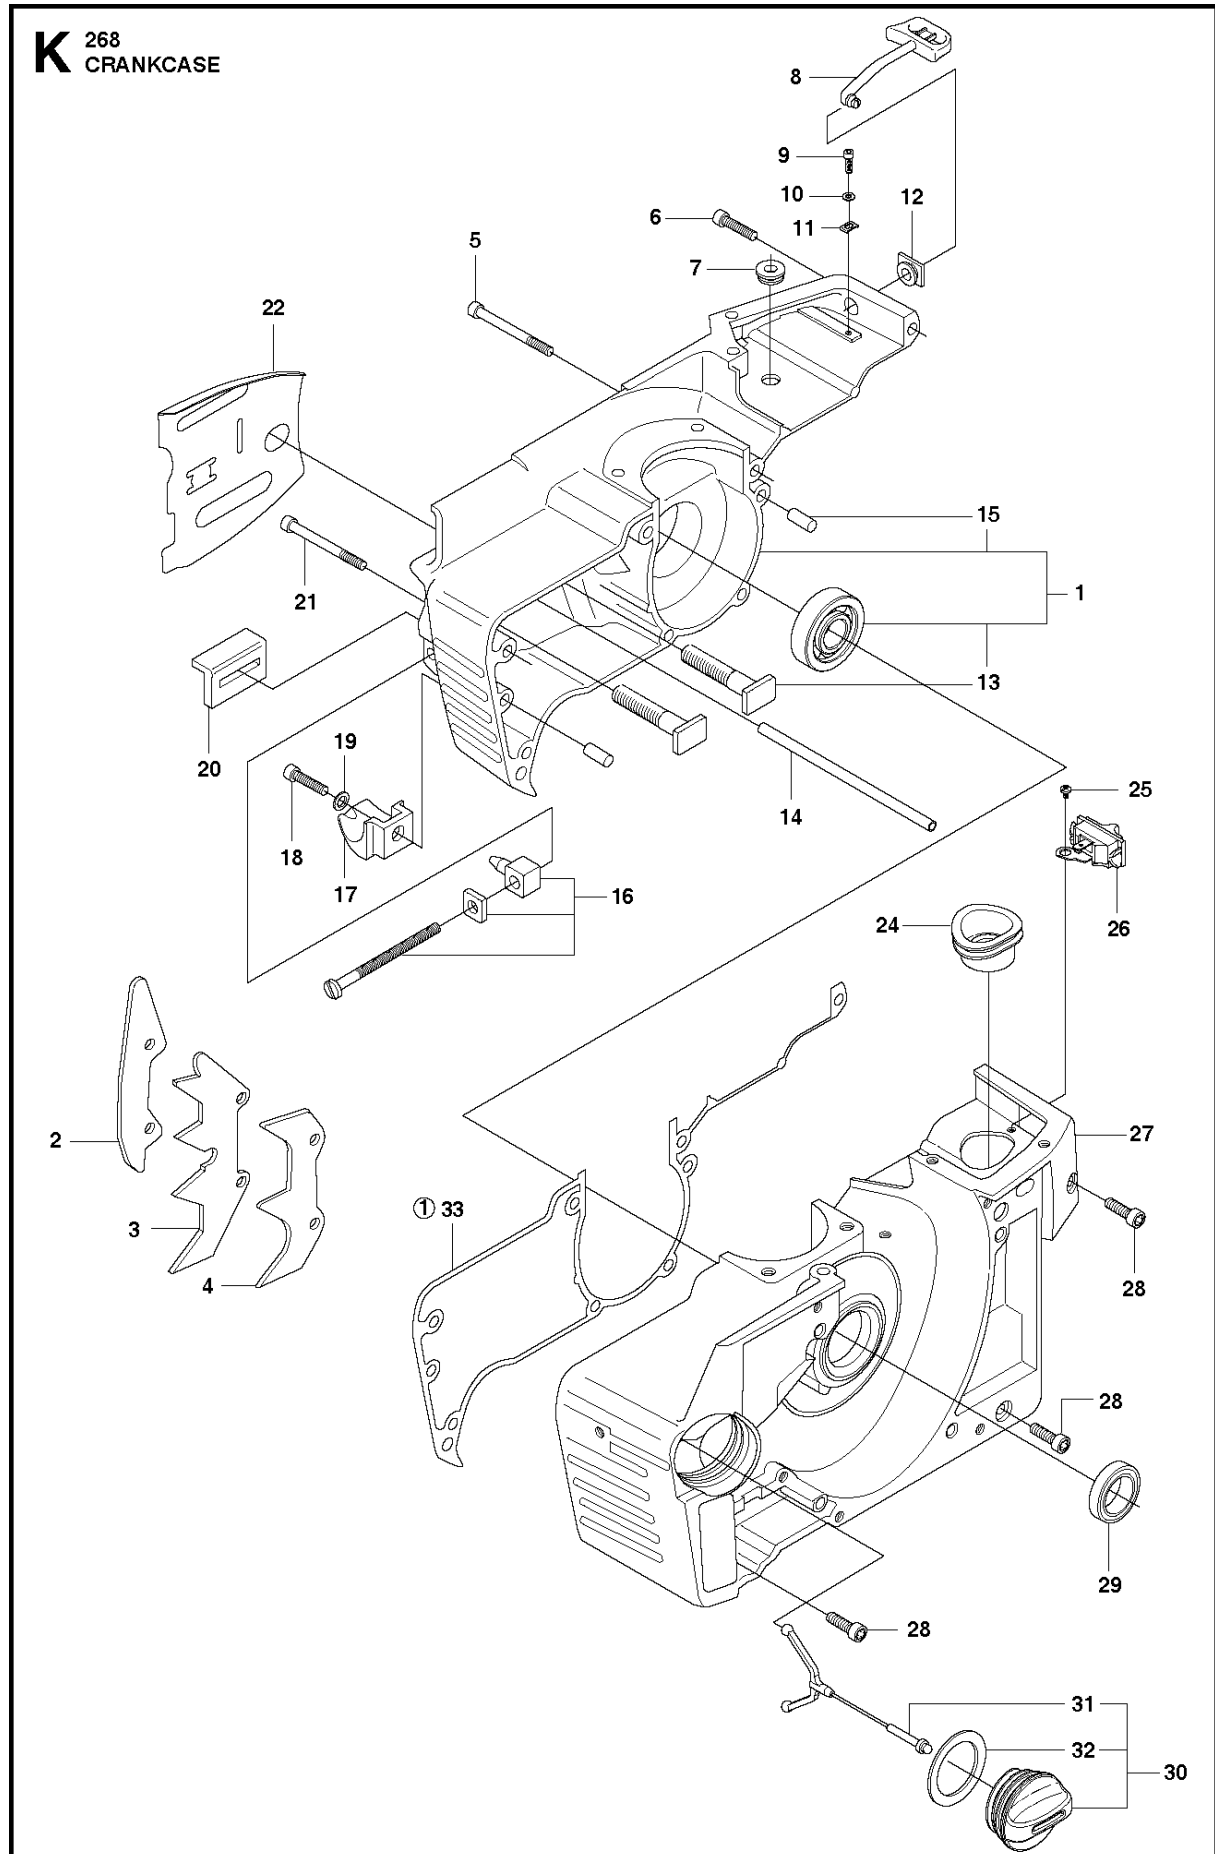

CRANKCASE

268, 20182200001-Current

Ref	Part No	Description	Remark	QTY	KIT
1	501 77 99-01	CRANKCASE ASSY		1	
2	503 44 57-01	SPIKE		1	
3	503 59 08-01	SPIKE		1	
4	501 52 81-01	SPIKE		1	
5	725 53 37-55	SCREW IHSCM		4	
6	725 53 31-55	SCREW IHSCM		1	
7	503 69 76-01	GROMMET		1	
8	501 52 79-02	CHOKE CONTROL		1	
9	725 52 93-56	SCREW IHSCM		1	
10	503 23 00-01	WASHER		1	
11	503 44 64-01	BASE		1	
12	501 52 78-01	GROMMET		1	
13	501 81 57-01	BAR BOLT		2	1
14	503 66 84-03	TANK VENT ASSY		1	
15	720 13 07-10	PARALLEL PIN		2	1
16	501 53 71-01	CHAIN TENSIONER KIT		1	
17	503 53 58-01	CHAIN CATCHER		1	
18	725 53 27-55	SCREW IHSCM		1	
19	503 23 00-42	WASHER		1	
20	501 51 72-01	CHAIN GUIDE		1	
21	725 53 41-55	SCREW IHSCM		2	
22	501 81 48-01	PROTECTIVE PLATE		1	
24	503 44 50-01	BELLOWS		1	
25	503 21 28-06	SCREW CCRPANT		1	
26	503 71 79-01	STOP SWITCH		1	
27	501 77 99-01	CRANKCASE ASSY		1	
28	725 53 27-55	SCREW IHSCM		6	
29	503 26 02-04	SEALING RING		1	
30	501 62 66-02	TANK		1	
31	503 57 89-01	HOLDER		1	30
32	501 62 68-01	GASKET		1	30
33	501 52 26-04	GASKET KIT		1