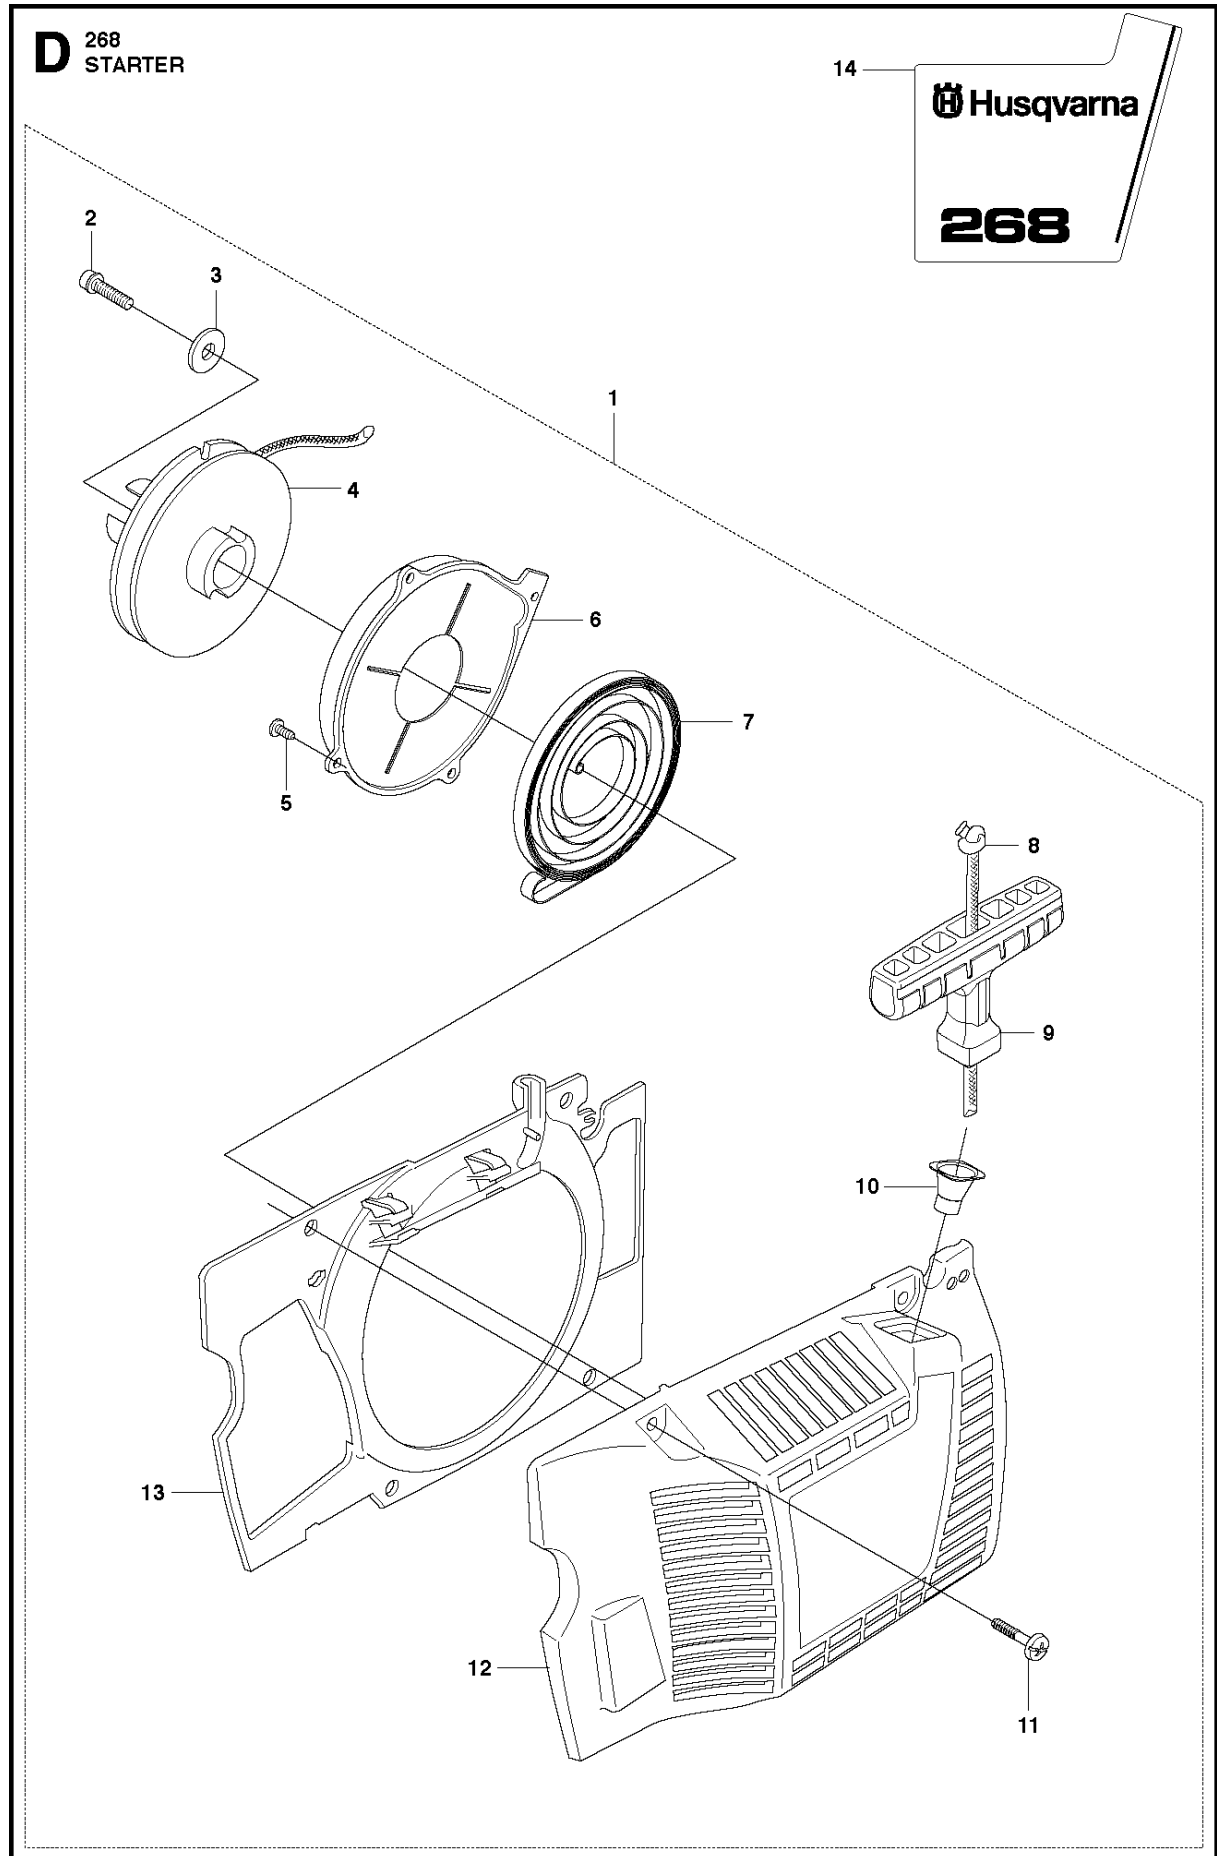

STARTER

268, 20182200001-Current

Ref	Part No	Description	Remark	QTY	KIT
1	503 61 55-71	STARTER ASSY		1	
2	503 21 49-72	SCREW IHSCFT		1	1
3	503 23 43-02	WASHER		1	1
4	503 10 24-05	STARTER PULLEY		1	1
5	503 21 28-06	SCREW CCRPANT		2	1
6	501 52 95-02	GUARD RING		1	1
7	501 52 04-02	RECOIL SPRING		1	1
8	501 20 15-02	STARTER CORD		1	1
9	503 54 39-01	STARTER HANDLE		1	1
10	501 63 06-01	SLEEVE		1	1
11	503 20 34-16	SCREW CCRPANMO		4	1
12	503 61 56-01	STARTER HOUSING		1	1
13	501 65 92-01	AIR CONDUCTOR		1	1
14	503 62 39-02	LABEL		1