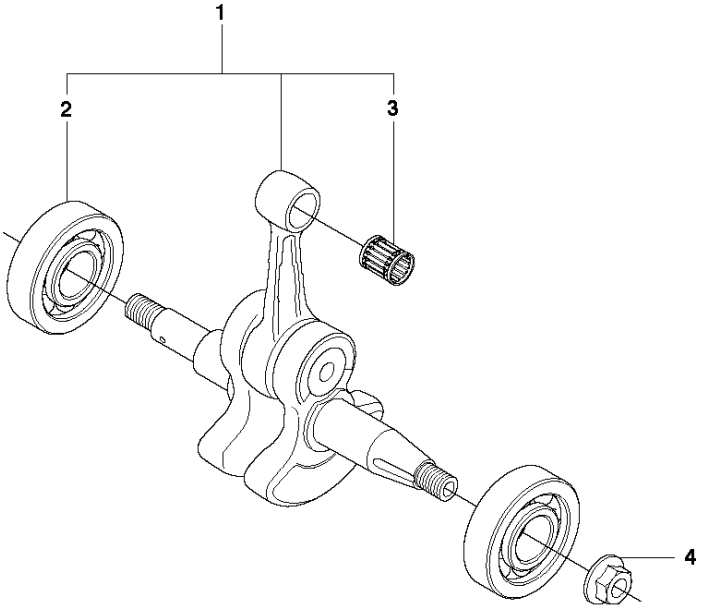

G 268
CARBURETOR & AIR FILTER

CARBURETOR & AIR FILTER

268, 20182200001-Current

Ref	Part No	Description	Remark	QTY KIT
1	503 44 69-01	FILTER HOLDER		1
2	503 44 72-01	AIR FILTER		1
2	503 44 72-04	AIR FILTER		1
2	503 44 72-03	AIR FILTER		1
3	503 44 71-02	GASKET		1
4	503 44 67-01	FILTER HOLDER		1
5	503 21 27-16	SCREW CRPANT		4
6	503 44 68-01	SPRING		2
7	503 20 03-12	SCREW IHSCFM		2
8	503 44 63-01	CONSOLE		1
9	503 49 69-01	SCREW		2
10	734 11 46-01	WASHER		2
11	503 44 65-71	FILTER HOLDER		1
12	503 44 51-01	GUIDE BUSHING		1
13	574 33 16-01	CARBURETTOR		1
14	501 29 64-02	GASKET		1
15	501 80 66-02	MANIFOLD		1
16	501 65 90-01	SEALING COLLAR		1
17	501 80 68-03	GASKET		1

H1 268
CYLINDER PISTON

CYLINDER PISTON

268, 20182200001-Current

Ref	Part No	Description	Remark	QTY KIT	
1	544 22 29-02	CYLINDER ASSY	ø 50	1	
2	503 40 54-01	GASKET		1	
3	503 71 53-01	DECOMPRESSION VALVE		1	
4	501 51 54-01	SUPPORT		1	
5	503 21 60-25	SCREW		4	
6	503 23 51-08	SPARK PLUG		1	
7	501 51 22-04	GASKET		1	
8	544 22 39-03	PISTON ASSY	ø 50	1	1
9	503 28 90-17	PISTON RING		1	8, 1
10	737 43 12-00	SNAP RING		2	8, 1
11	577 57 24-01	NEEDLE BEARING		1	1

J 268
CRANKSHAFT

CRANKSHAFT

268, 20182200001-Current

Ref	Part No	Description	Remark	QTY	KIT
1	503 61 33-71	CRANKSHAFT ASSY		1	
2	544 06 86-01	BALL BEARING		2	1
3	577 57 24-01	NEEDLE BEARING		1	1
4	503 22 04-01	NUT		1	