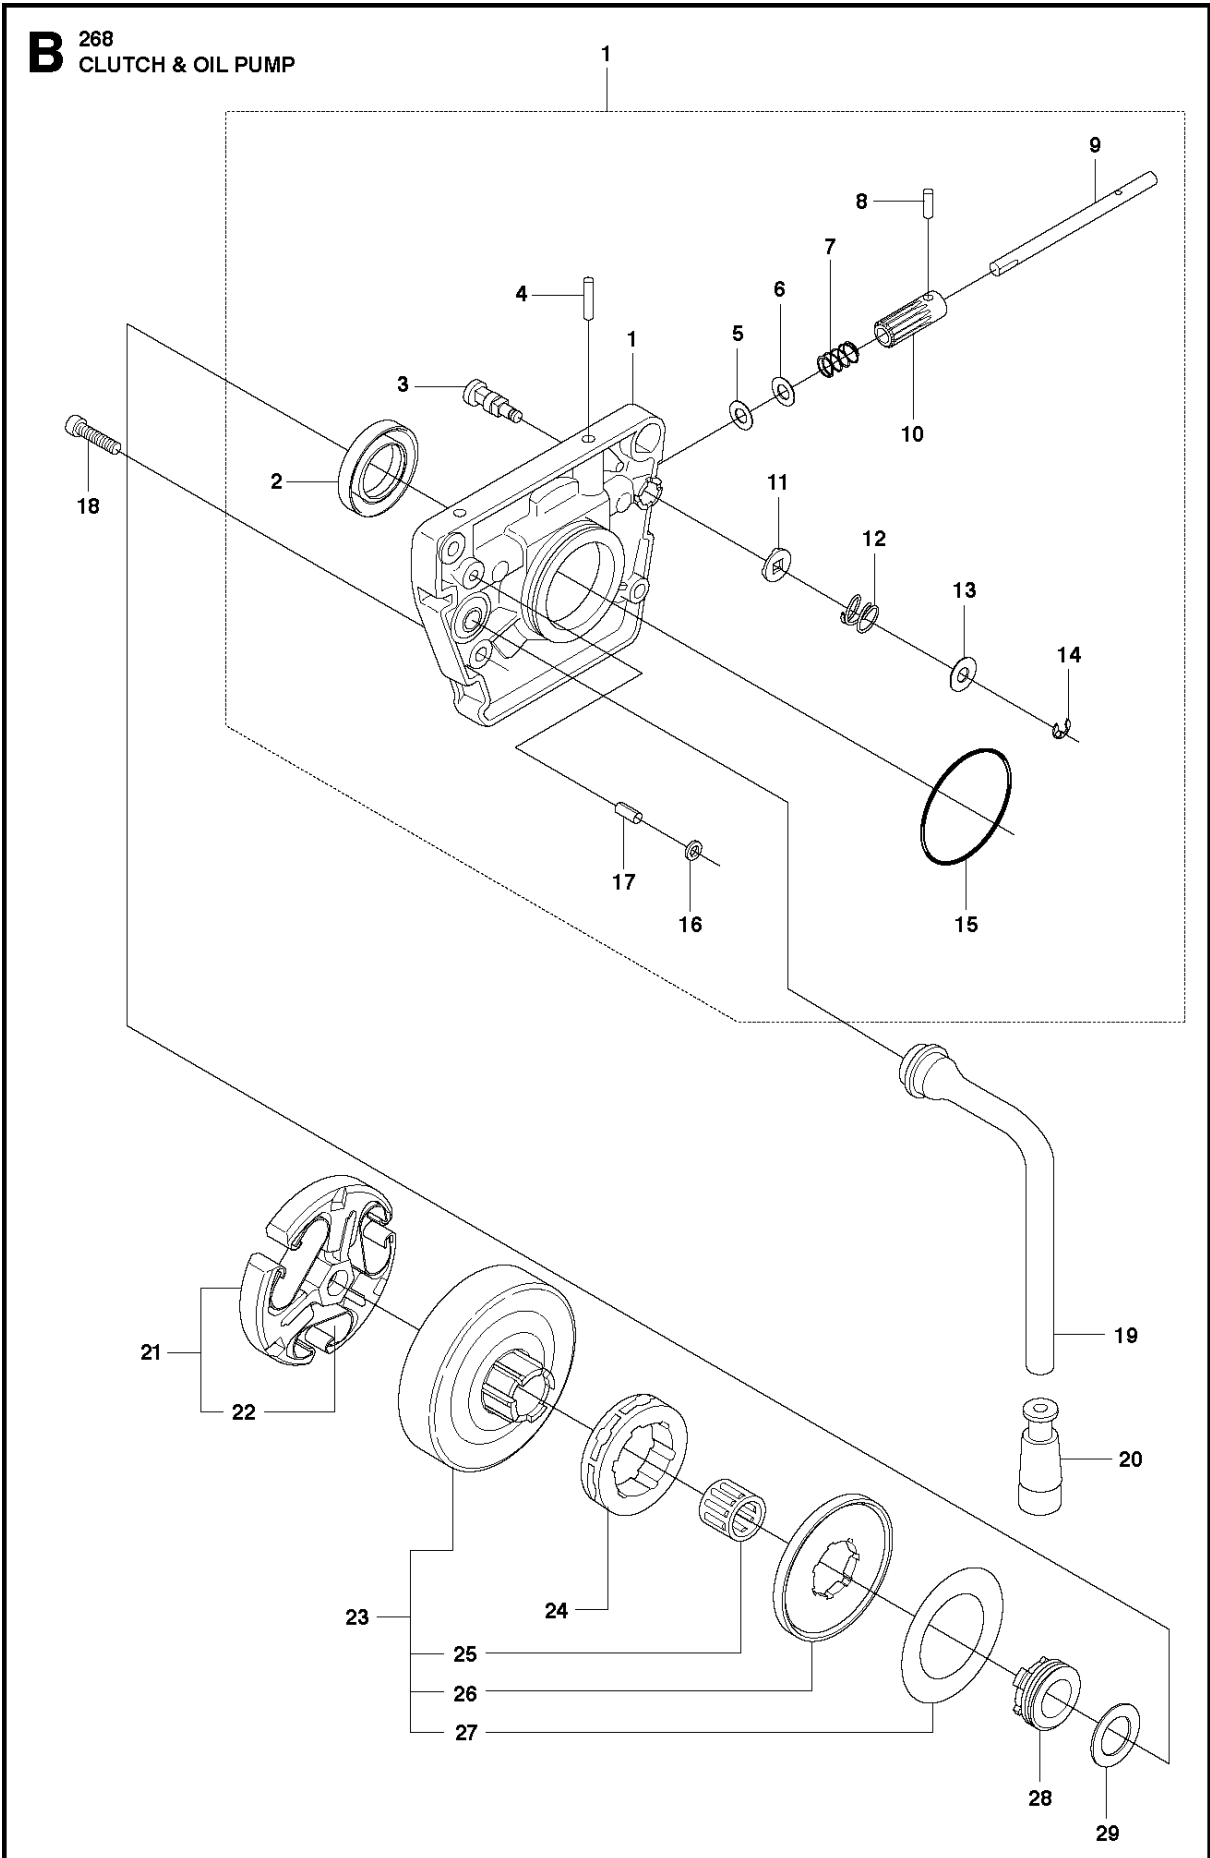

SPARE PARTS LIST

CHAIN SAWS

268, 20182200001-Current

A 268
CHAIN BRAKE & CLUTCH COVER

CHAIN BRAKE & CLUTCH COVER

268, 20182200001-Current

Ref	Part No	Description	Remark	QTY	KIT
1	503 73 66-01	CLUTCH COVER ASSY		1	
2	503 72 74-01	HAND GUARD ASSY		1	1
3	503 80 27-01	PIVOT PIN		1	2, 1
4	735 31 08-20	E-CLIP		1	2, 1
5	506 16 48-01	POSITION SPRING		1	2, 1
6	503 52 08-01	SHAFT		1	1
7	501 76 80-01	SHAFT		1	1
8	503 20 26-16	SCREW IHSCM		1	1
9	720 12 33-51	PARALLEL PIN		1	1
10	501 87 53-03	KNEE JOINT		1	1
11	503 21 28-10	SCREW CCRPANT		1	1
12	503 70 99-01	BRAKE SPRING		1	1
13	503 70 40-02	BRAKE BAND ASSY		1	1
14	503 70 47-01	LID		1	1
15	503 21 28-10	SCREW CCRPANT		4	1
16	503 72 31-01	BUSHING		1	1
17	503 73 05-01	CHIP GUARD		1	1
18	503 70 46-01	CLUTCH COVER		1	1
19	501 51 72-01	CHAIN GUIDE		1	1
20	501 87 47-01	SPRING		1	1
21	503 76 81-01	LABEL		1	
22	503 22 00-01	HEXAGON NUT		2	
23	725 53 27-55	SCREW IHSCM		1	
24	503 59 07-01	SPIKE		1	

CLUTCH & OIL PUMP

268, 20182200001-Current

Ref	Part No	Description	Remark	QTY	KIT
1	501 51 25-01	OIL PUMP ASSY		1	
2	503 26 02-04	SEALING RING		1	1
3	501 51 36-01	ADJUSTMENT SCREW		1	1
4	720 12 37-50	PARALLEL PIN		1	1
5	503 23 10-01	WASHER		1	1
6	503 23 00-16	WASHER		1	1
7	501 51 34-01	SPRING		1	1
8	501 51 33-01	STOP SCREW		1	1
9	501 51 32-01	SHAFT		1	1
10	501 51 31-01	GEAR WHEEL		1	1
11	501 51 37-01	FIXING WASHER		1	1
12	501 51 39-01	SPRING		1	1
13	734 48 48-01	WASHER		1	1
14	735 31 07-20	E-CLIP		1	1
15	740 42 21-00	O-RING		1	1
16	501 28 85-01	SEAL		1	1
17	721 42 03-25	PINNE FRP-LS3X6 OXSV		1	1
18	725 52 93-56	SCREW IHSCM		3	
19	501 51 99-01	OIL HOSE		1	
20	501 54 41-02	OIL SCREEN		1	
21	503 74 44-02	CLUTCH ASSY		1	
22	537 36 06-01	CLUTCH SPRING		3	21
23	501 83 15-03	CLUTCH DRUM ASSY		1	
23	501 83 15-04	CLUTCH DRUM ASSY		1	
24	505 30 36-61	RIM		1	
24	501 59 80-02	RIM		1	
25	503 25 34-01	NEEDLE BEARING		1	23
26	501 83 17-01	WASHER		1	23
27	501 53 59-01	WASHER		1	23
28	501 51 38-01	GEAR WHEEL			
29	503 23 00-13	WASHER			