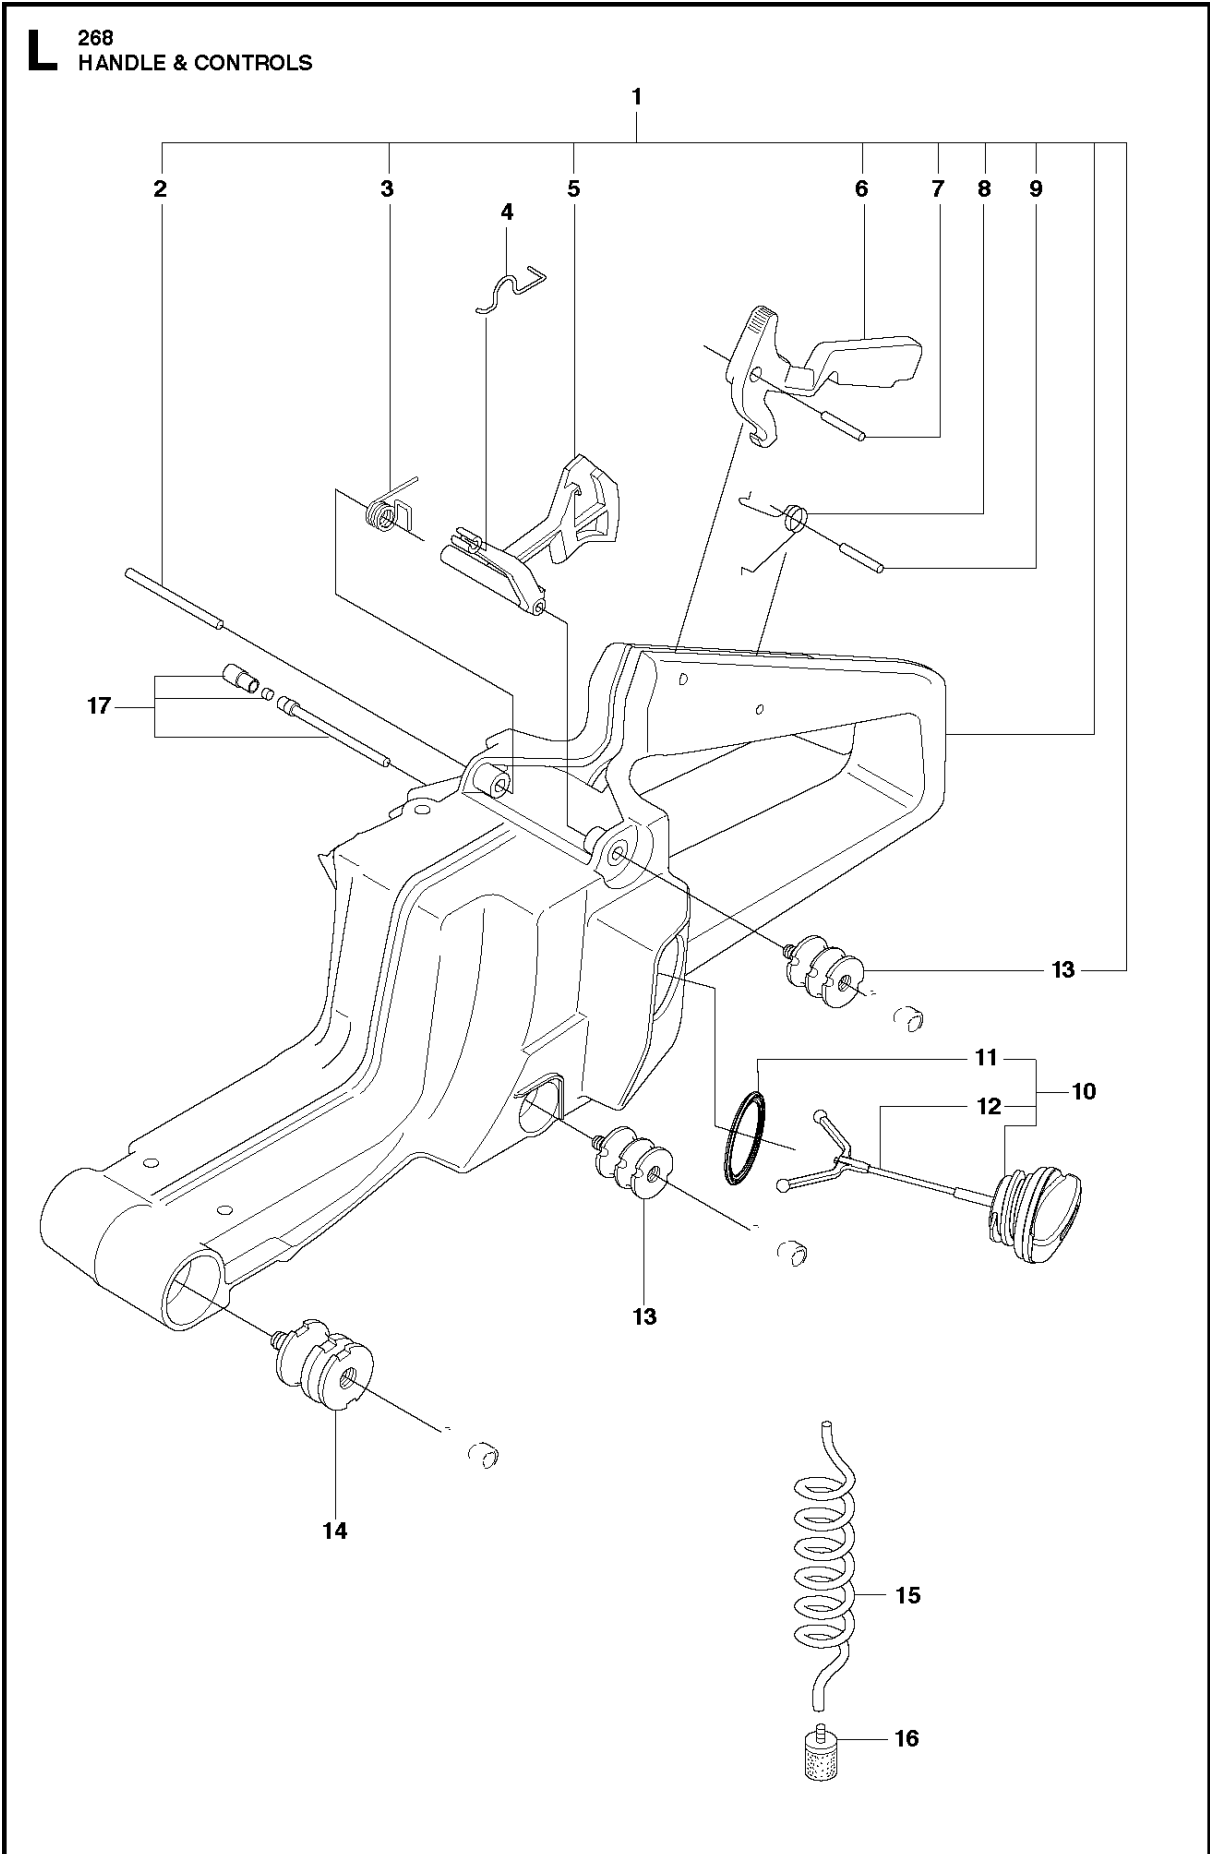

HANDLE & CONTROLS

268, 20182200001-Current

Ref	Part No	Description	Remark	QTY	KIT
1	501 69 90-10	FUEL TANK ASSY		1	
2	501 51 97-02	ROD		1	1
3	501 52 88-01	RECOIL SPRING		1	1
4	503 44 58-01	THROTTLE WIRE		1	
5	501 51 80-02	THROTTLE LEVER		1	1
6	501 51 81-02	THROTTLE LOCKOUT		1	1
7	721 42 12-26	SPRING PIN		1	1
8	501 42 41-01	SPRING		1	1
9	721 42 12-26	SPRING PIN		1	1
10	501 43 14-02	TANK CAP ASSY		1	
11	501 27 82-01	GASKET		1	
12	503 57 89-01	HOLDER		1	
13	501 77 34-01	ANTIVIBRATION ELEMENT	Soft, 2 pcs included in kit 1	4	1
13	501 62 87-01	ANTIVIBRATION ELEMENT	Hard	4	
14	501 77 35-01	ANTIVIBRATION ELEMENT	Soft	2	
14	501 69 94-01	ANTIVIBRATION ELEMENT	Hard	2	
15	581 75 62-01	FUEL HOSE		1	
16	503 44 32-01	FUEL FILTER		1	
17	501 62 96-01	TANK VENT		1