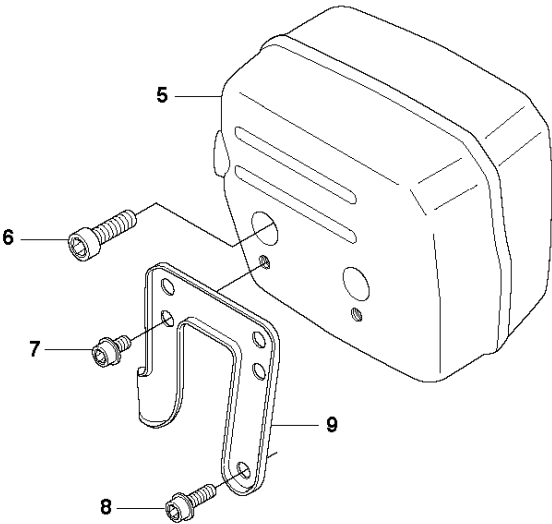

F 268
MUFFLER

MUFFLER

268, 20182200001-Current

Ref	Part No	Description	Remark	QTY	KIT
1	503 59 92-06	MUFFLER ASSY	FF	1	
1	503 59 92-05	MUFFLER ASSY	DF	1	
2	724 12 87-59	SCREW CRPANM		1	1
3	503 66 91-01	SPARK ARRESTER SCREEN		1	1
5	503 47 69-01	MUFFLER ASSY		1	
6	725 53 70-55	SCREW IHSCM		2	
7	503 20 02-10	SCREW IHSCFM		2	
8	503 20 02-16	SCREW IHSCFM		1	
9	590 47 60-01	SUPPORT PLATE		1