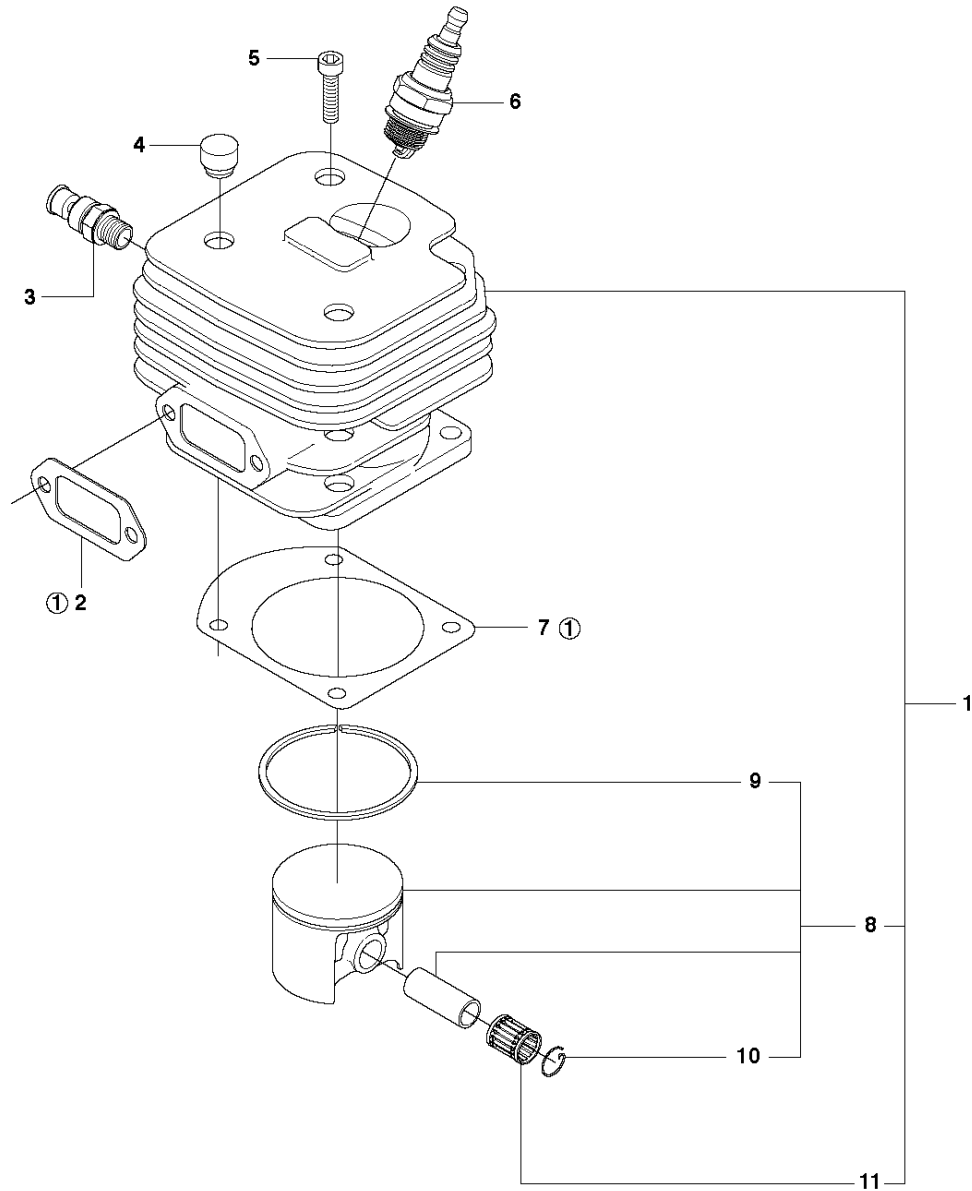

G 268
CARBURETOR & AIR FILTER

CARBURETOR & AIR FILTER

268, 20182200001-Current

Ref	Part No	Description	Remark	QTY KIT
1	503 44 69-01	FILTER HOLDER		1
2	503 44 72-01	AIR FILTER		1
2	503 44 72-04	AIR FILTER		1
2	503 44 72-03	AIR FILTER		1
3	503 44 71-02	GASKET		1
4	503 44 67-01	FILTER HOLDER		1
5	503 21 27-16	SCREW CRPANT		4
6	503 44 68-01	SPRING		2
7	503 20 03-12	SCREW IHSCFM		2
8	503 44 63-01	CONSOLE		1
9	503 49 69-01	SCREW		2
10	734 11 46-01	WASHER		2
11	503 44 65-71	FILTER HOLDER		1
12	503 44 51-01	GUIDE BUSHING		1
13	574 33 16-01	CARBURETTOR		1
14	501 29 64-02	GASKET		1
15	501 80 66-02	MANIFOLD		1
16	501 65 90-01	SEALING COLLAR		1
17	501 80 68-03	GASKET		1

H1 268
CYLINDER PISTON

CYLINDER PISTON

268, 20182200001-Current

Ref	Part No	Description	Remark	QTY KIT	
1	544 22 29-02	CYLINDER ASSY	ø 50	1	
2	503 40 54-01	GASKET		1	
3	503 71 53-01	DECOMPRESSION VALVE		1	
4	501 51 54-01	SUPPORT		1	
5	503 21 60-25	SCREW		4	
6	503 23 51-08	SPARK PLUG		1	
7	501 51 22-04	GASKET		1	
8	544 22 39-03	PISTON ASSY	ø 50	1	1
9	503 28 90-17	PISTON RING		1	8, 1
10	737 43 12-00	SNAP RING		2	8, 1
11	577 57 24-01	NEEDLE BEARING		1	1