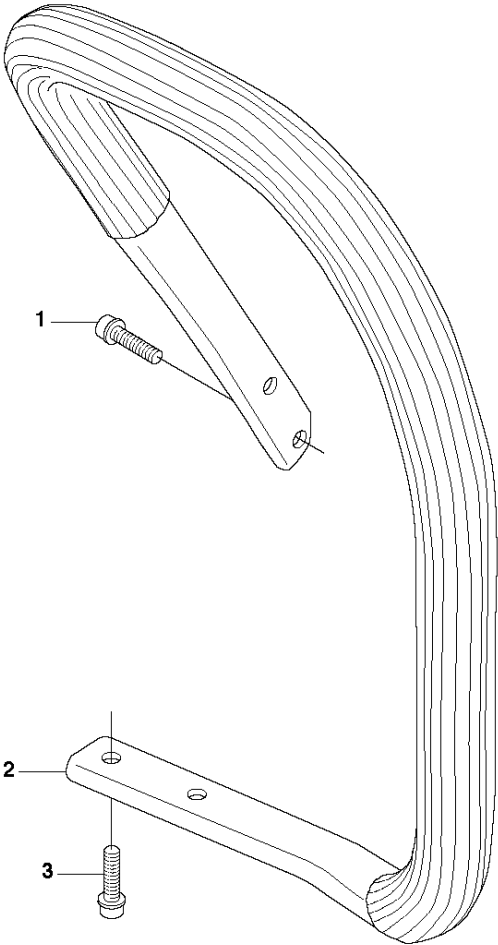

M 268
HANDLE

Ref	Part No	Description	Remark	QTY KIT
1	503 21 06-22	SCREW IHSCT		2
2	501 53 45-03	FRONT HANDLE ASSY		1
3	503 21 06-22	SCREW IHSCT		2