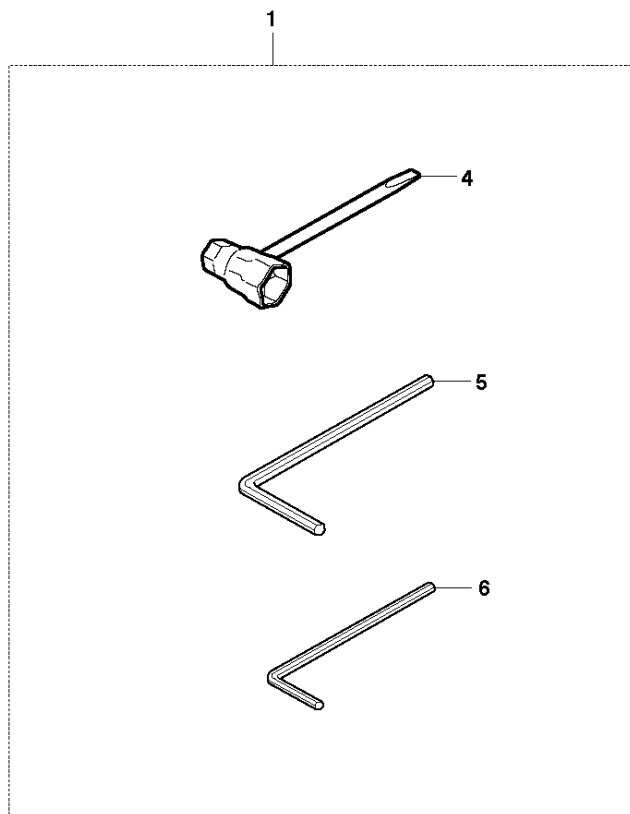

P Tillbehör
Accessories
Zubehöre
Accessoires
Accesorios

ACCESSORIES

268, 20182200001-Current

Ref	Part No	Description	Remark	QTY	KIT
1	503 55 85-01	TOOL		1	
2	503 62 12-01	GREASE		1	
3	501 91 14-01	GREASE GUN		1	
4	501 69 17-01	COMBINATION WRENCH		1	1
5	503 55 86-02	SPANNER		1	1
6	503 55 86-01	SPANNER		1	1