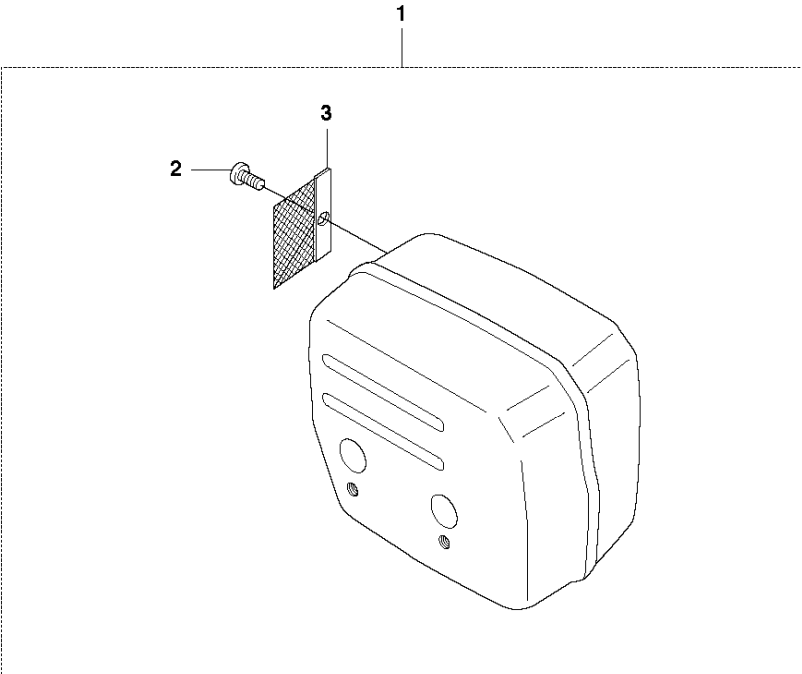

F 268
MUFFLER

MUFFLER

268, 20182200001-Current

Ref	Part No	Description	Remark	QTY	KIT
1	503 59 92-06	MUFFLER ASSY	FF	1	
1	503 59 92-05	MUFFLER ASSY	DF	1	
2	724 12 87-59	SCREW CRPANM		1	1
3	503 66 91-01	SPARK ARRESTER SCREEN		1	1
5	503 47 69-01	MUFFLER ASSY		1	
6	725 53 70-55	SCREW IHSCM		2	
7	503 20 02-10	SCREW IHSCFM		2	
8	503 20 02-16	SCREW IHSCFM		1	
9	590 47 60-01	SUPPORT PLATE		1