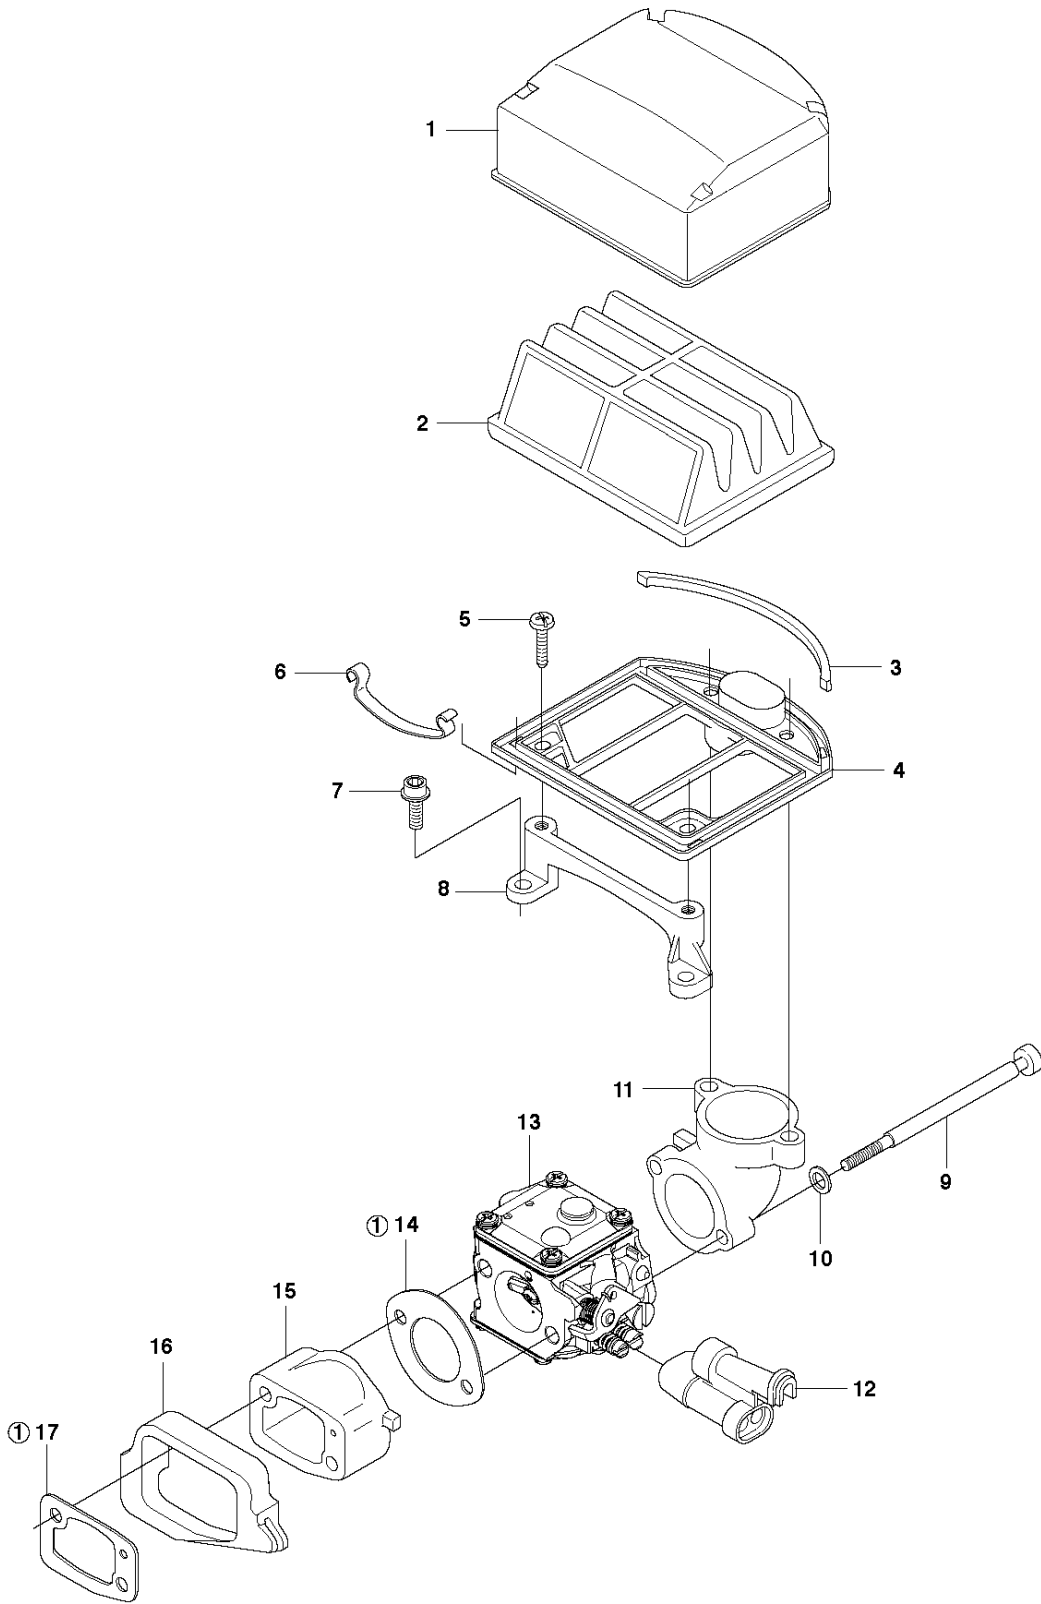

G 268
CARBURETOR & AIR FILTER

CARBURETOR & AIR FILTER

268, 20182200001-Current

Ref	Part No	Description	Remark	QTY KIT
1	503 44 69-01	FILTER HOLDER		1
2	503 44 72-01	AIR FILTER		1
2	503 44 72-04	AIR FILTER		1
2	503 44 72-03	AIR FILTER		1
3	503 44 71-02	GASKET		1
4	503 44 67-01	FILTER HOLDER		1
5	503 21 27-16	SCREW CRPANT		4
6	503 44 68-01	SPRING		2
7	503 20 03-12	SCREW IHSCFM		2
8	503 44 63-01	CONSOLE		1
9	503 49 69-01	SCREW		2
10	734 11 46-01	WASHER		2
11	503 44 65-71	FILTER HOLDER		1
12	503 44 51-01	GUIDE BUSHING		1
13	574 33 16-01	CARBURETTOR		1
14	501 29 64-02	GASKET		1
15	501 80 66-02	MANIFOLD		1
16	501 65 90-01	SEALING COLLAR		1
17	501 80 68-03	GASKET		1

H1 268
CYLINDER PISTON

CYLINDER PISTON

268, 20182200001-Current

Ref	Part No	Description	Remark	QTY KIT	
1	544 22 29-02	CYLINDER ASSY	ø 50	1	
2	503 40 54-01	GASKET		1	
3	503 71 53-01	DECOMPRESSION VALVE		1	
4	501 51 54-01	SUPPORT		1	
5	503 21 60-25	SCREW		4	
6	503 23 51-08	SPARK PLUG		1	
7	501 51 22-04	GASKET		1	
8	544 22 39-03	PISTON ASSY	ø 50	1	1
9	503 28 90-17	PISTON RING		1	8, 1
10	737 43 12-00	SNAP RING		2	8, 1
11	577 57 24-01	NEEDLE BEARING		1	1