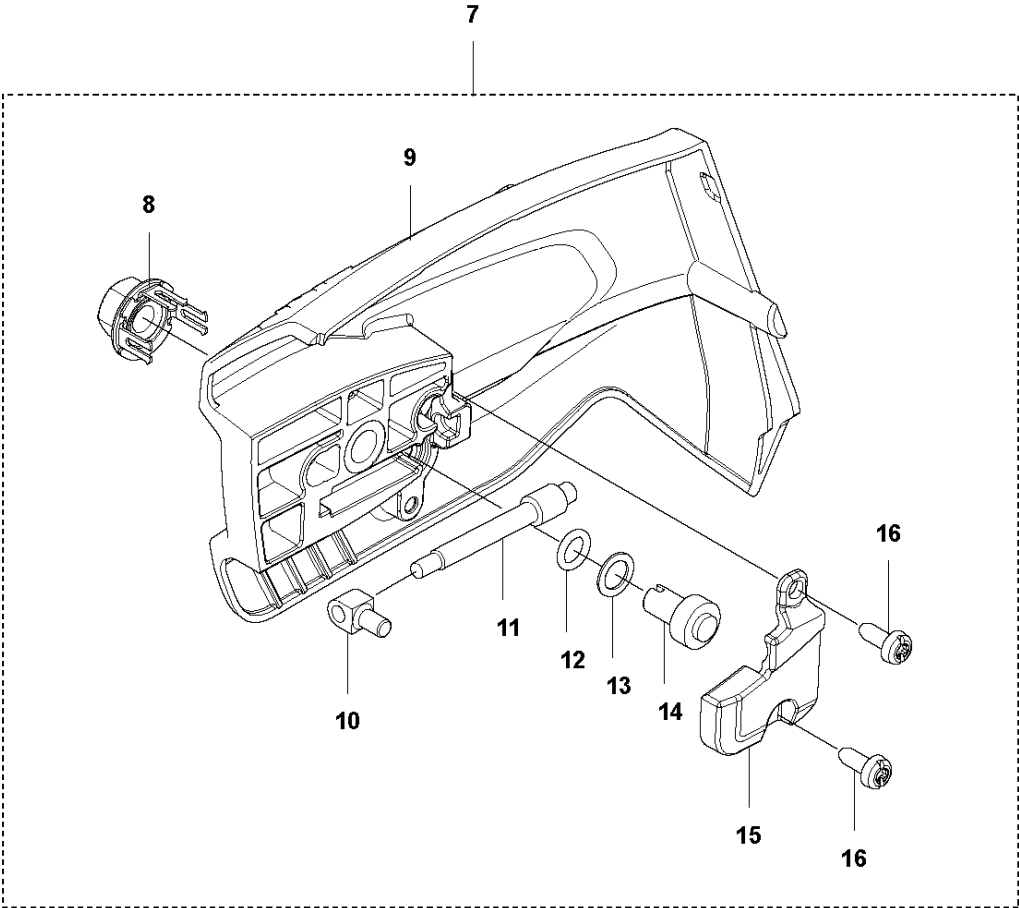

SPARE PARTS LIST

CHAIN SAWS

340i

Ref	Part No	Description	Remark	QTY KIT
1	596 79 92-01	HANDLE INSERT		1
2	595 89 48-01	CHASSIS	Clutch Side	1
3	577 28 66-01	SPIKE	Inner	1
4	573 92 58-01	SCREW ITXSCFT		2
5	505 28 85-01	CHAIN CATCHER		1
6	589 27 39-01	THROTTLE LOCKOUT		1
7	593 06 42-01	SPRING		1
8	595 83 40-01	THROTTLE TRIGGER	For DUI variants	1
9	585 48 00-01	SPRING		1
10	577 99 66-01	PUSH BUTTON		1
11	596 20 68-01	CONTROL PANEL	For MUI variants	1
12	595 93 72-01	COVER	Air Outlet 340i	1
13	595 31 13-01	CHASSIS	Flywheel side	1
14	525 79 81-03	SCREW ITXSCFT		2
15	595 53 54-01	FRONT HANDLE		1
16	580 29 29-01	SCREW ITXSCT		10
17	525 79 81-01	SCREW ITXSCFT		2
18	526 22 18-01	SCREW CITXPANT		3
19	595 89 33-01	AIR INTAKE		1
20	596 08 02-01	THROTTLE TRIGGER	For MUI variants	1

CLUTCH

340i

Ref	Part No	Description	Remark	QTY	KIT
1	525 75 51-05	SCREW ITXSCFM		1	
2	597 67 01-01	DISC SPRING		2	
3	590 08 77-01	SPUR SPROCKET	"3/8""mini-6T"	1	
4	503 23 00-35	WASHER		1	
5	593 68 44-01	BRAKE DRUM		1	
6	595 34 22-01	PUMP PINION	Assy	1	
7	595 31 48-01	CLUTCH COVER ASSY	Assy	1	
8	595 31 02-01	KNOB ASSY		1	7
9	595 83 91-01	CHAIN TENSIONER		1	7, 18
10	595 84 56-01	CLUTCH COVER		1	7, 18
11	740 48 07-02	O-RING		1	7, 18
12	503 23 00-63	WASHER		1	7, 18
13	596 51 41-01	WORM WHEEL		1	7, 18
14	537 01 74-01	BEARING SLEEVE		1	7
15	596 33 58-01	CHAIN TENSIONER	Assy	1	7
16	595 84 27-01	COVER		1	7
17	526 22 18-01	SCREW CITXPANT		1	7
18	599 58 94-01	CLUTCH COVER ASSY	Chain tensioner included	1	7

B2 340i
CLUTCH

CLUTCH

340i

Ref	Part No	Description	Remark	QTY	KIT
7	593 05 20-01	CLUTCH COVER ASSY		1	
8	505 19 73-01	NUT	Retainer Assy	1	7
9	593 05 17-01	CLUTCH COVER		1	7
10	588 85 03-01	PIN		2	7
11	537 39 70-01	WORM SCREW		1	7
12	740 48 07-02	O-RING		2	7
13	503 23 00-63	WASHER		1	7
14	537 07 94-02	WORM WHEEL		1	7
15	505 21 45-01	COVER	Chain Tensioner	1	7
16	526 22 18-01	SCREW CITXPANT		2	7