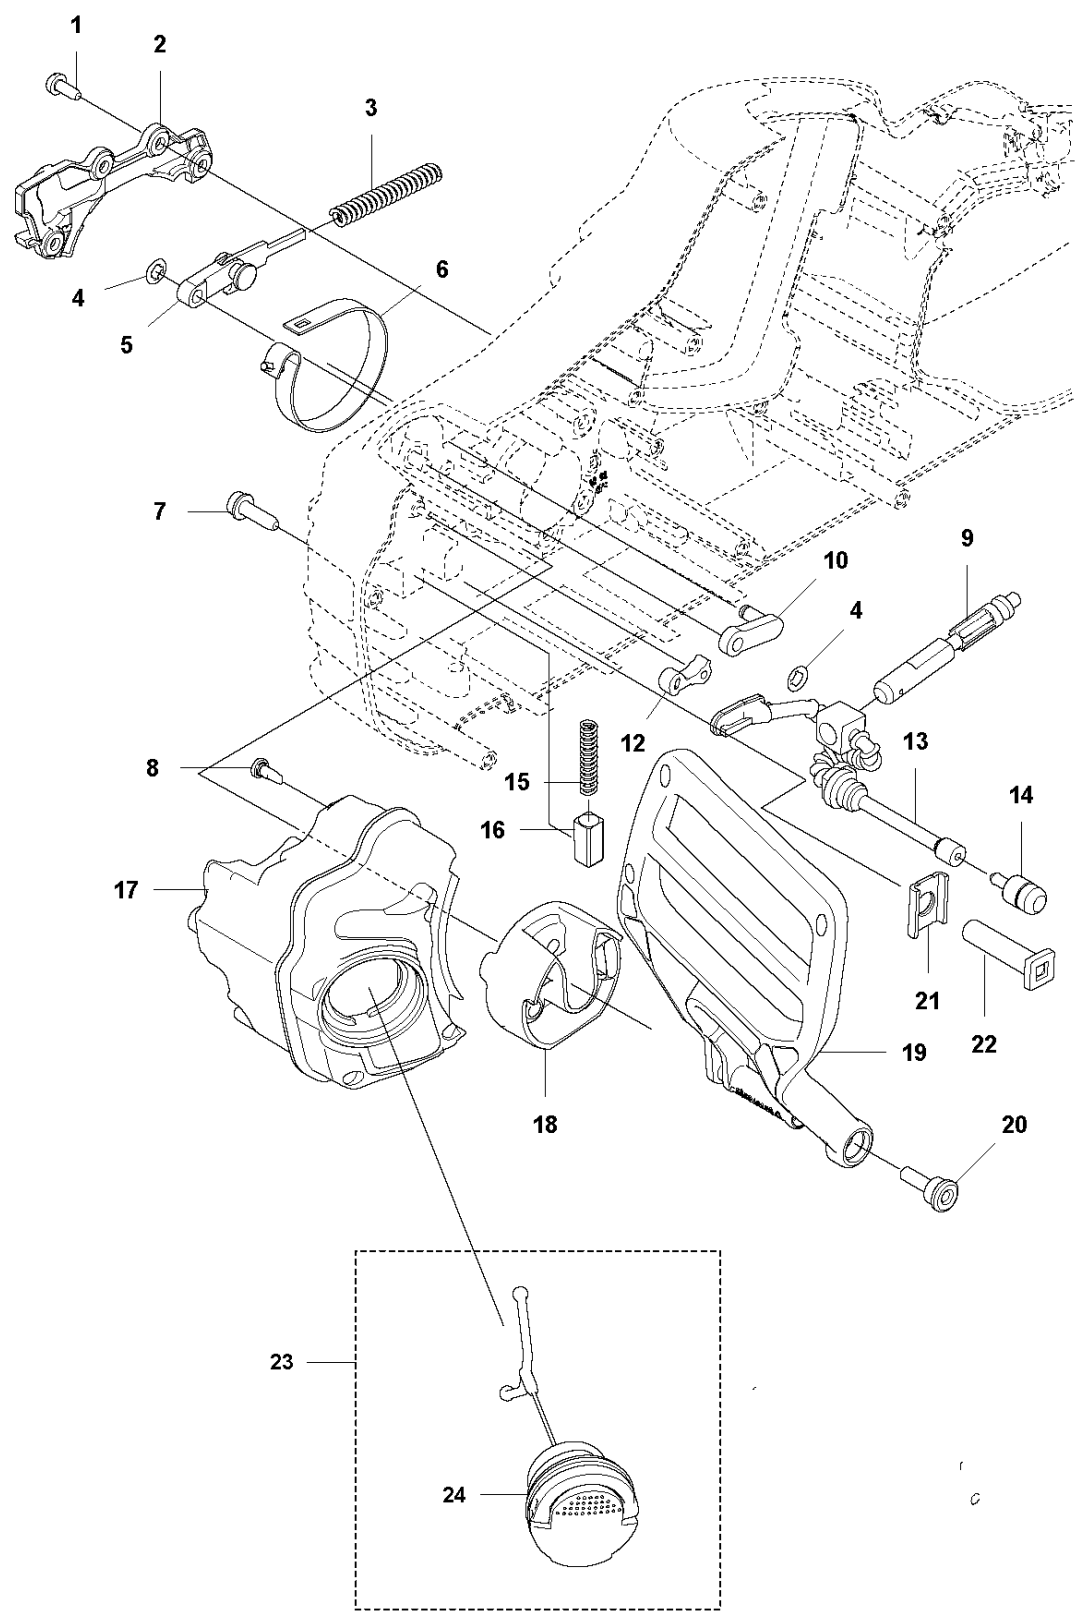

C 340i
CHAIN BRAKE

Ref	Part No	Description	Remark	QTY	KIT
1	526 22 18-01	SCREW CITXPANT		4	
2	593 64 16-01	COVER	Brake	1	
3	595 02 61-01	BRAKE SPRING		1	
4	596 30 24-01	WASHER	Locking	2	
5	599 23 19-01	KNEE JOINT ASSY		1	
6	585 59 03-01	BRAKE BAND		1	
7	573 92 58-01	SCREW ITXSCFT		1	
8	573 92 58-01	SCREW ITXSCFT		7	
9	540 05 79-01	PUMP PISTON		1	
10	593 72 23-01	DRIVE LINK	Knee Joint	1	
12	505 20 12-01	CATCH		1	
13	594 95 40-01	OIL HOSE		1	
14	503 96 75-01	OIL PLUMMET		1	
15	503 43 65-01	POSITION SPRING		1	
16	537 21 07-01	SPRING GUIDE		1	
17	593 01 51-01	OIL TANK	Assy	1	
18	594 91 98-01	HAND GUARD		1	
19	594 91 96-01	HAND GUARD		1	
20	580 28 42-01	SCREW		1	
21	596 97 11-01	PLATE		1	
22	505 21 73-01	BAR BOLT		1	
23	522 62 00-03	TANK CAP ASSY		1	
24	589 24 11-01	GASKET		1	23