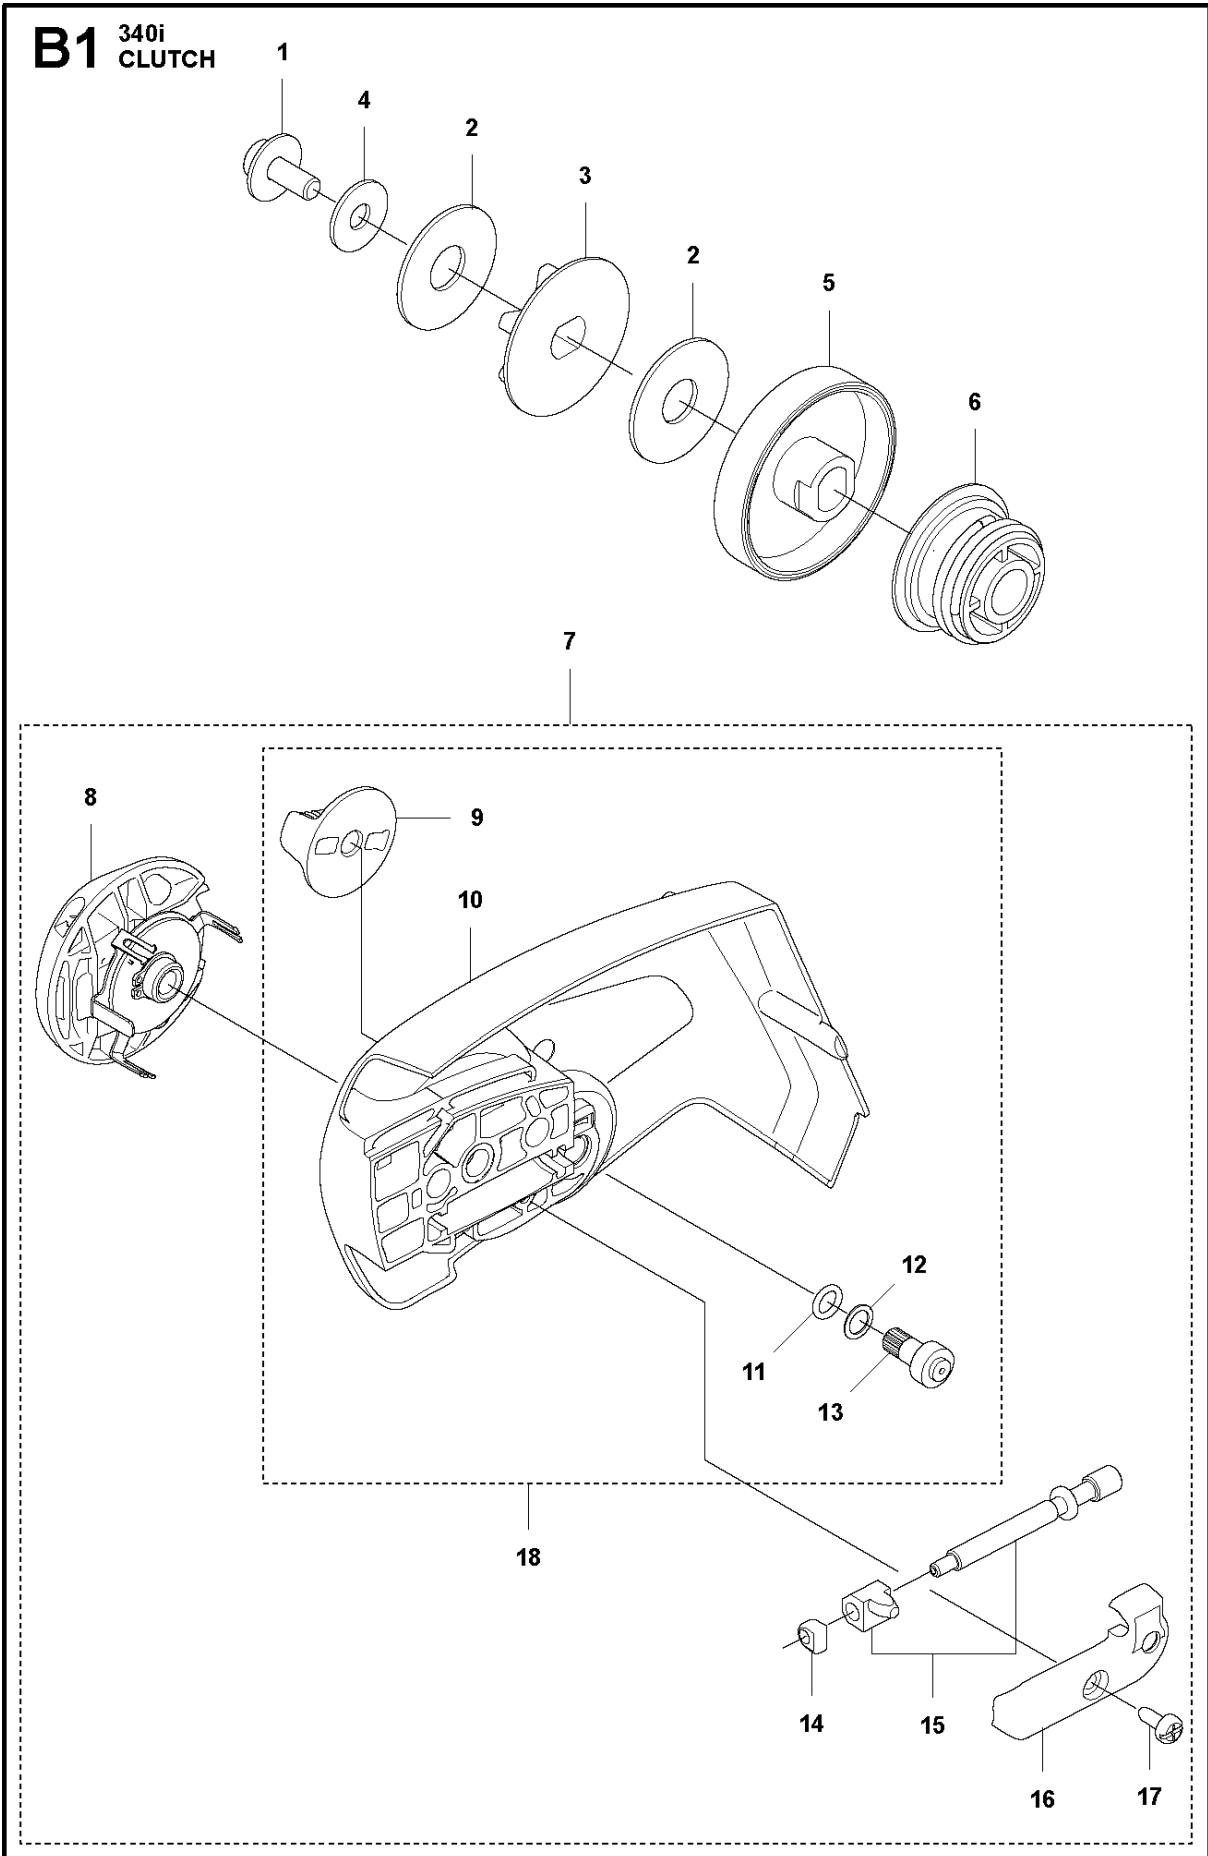

SPARE PARTS LIST

CHAIN SAWS

340i

Ref	Part No	Description	Remark	QTY KIT
1	596 79 92-01	HANDLE INSERT		1
2	595 89 48-01	CHASSIS	Clutch Side	1
3	577 28 66-01	SPIKE	Inner	1
4	573 92 58-01	SCREW ITXSCFT		2
5	505 28 85-01	CHAIN CATCHER		1
6	589 27 39-01	THROTTLE LOCKOUT		1
7	593 06 42-01	SPRING		1
8	595 83 40-01	THROTTLE TRIGGER	For DUI variants	1
9	585 48 00-01	SPRING		1
10	577 99 66-01	PUSH BUTTON		1
11	596 20 68-01	CONTROL PANEL	For MUI variants	1
12	595 93 72-01	COVER	Air Outlet 340i	1
13	595 31 13-01	CHASSIS	Flywheel side	1
14	525 79 81-03	SCREW ITXSCFT		2
15	595 53 54-01	FRONT HANDLE		1
16	580 29 29-01	SCREW ITXSCT		10
17	525 79 81-01	SCREW ITXSCFT		2
18	526 22 18-01	SCREW CITXPANT		3
19	595 89 33-01	AIR INTAKE		1
20	596 08 02-01	THROTTLE TRIGGER	For MUI variants	1

CLUTCH

340i

Ref	Part No	Description	Remark	QTY	KIT
1	525 75 51-05	SCREW ITXSCFM		1	
2	597 67 01-01	DISC SPRING		2	
3	590 08 77-01	SPUR SPROCKET	"3/8""mini-6T"	1	
4	503 23 00-35	WASHER		1	
5	593 68 44-01	BRAKE DRUM		1	
6	595 34 22-01	PUMP PINION	Assy	1	
7	595 31 48-01	CLUTCH COVER ASSY	Assy	1	
8	595 31 02-01	KNOB ASSY		1	7
9	595 83 91-01	CHAIN TENSIONER		1	7, 18
10	595 84 56-01	CLUTCH COVER		1	7, 18
11	740 48 07-02	O-RING		1	7, 18
12	503 23 00-63	WASHER		1	7, 18
13	596 51 41-01	WORM WHEEL		1	7, 18
14	537 01 74-01	BEARING SLEEVE		1	7
15	596 33 58-01	CHAIN TENSIONER	Assy	1	7
16	595 84 27-01	COVER		1	7
17	526 22 18-01	SCREW CITXPANT		1	7
18	599 58 94-01	CLUTCH COVER ASSY	Chain tensioner included	1	7

B2 340i
CLUTCH

CLUTCH

340i

Ref	Part No	Description	Remark	QTY	KIT
7	593 05 20-01	CLUTCH COVER ASSY		1	
8	505 19 73-01	NUT	Retainer Assy	1	7
9	593 05 17-01	CLUTCH COVER		1	7
10	588 85 03-01	PIN		2	7
11	537 39 70-01	WORM SCREW		1	7
12	740 48 07-02	O-RING		2	7
13	503 23 00-63	WASHER		1	7
14	537 07 94-02	WORM WHEEL		1	7
15	505 21 45-01	COVER	Chain Tensioner	1	7
16	526 22 18-01	SCREW CITXPANT		2	7