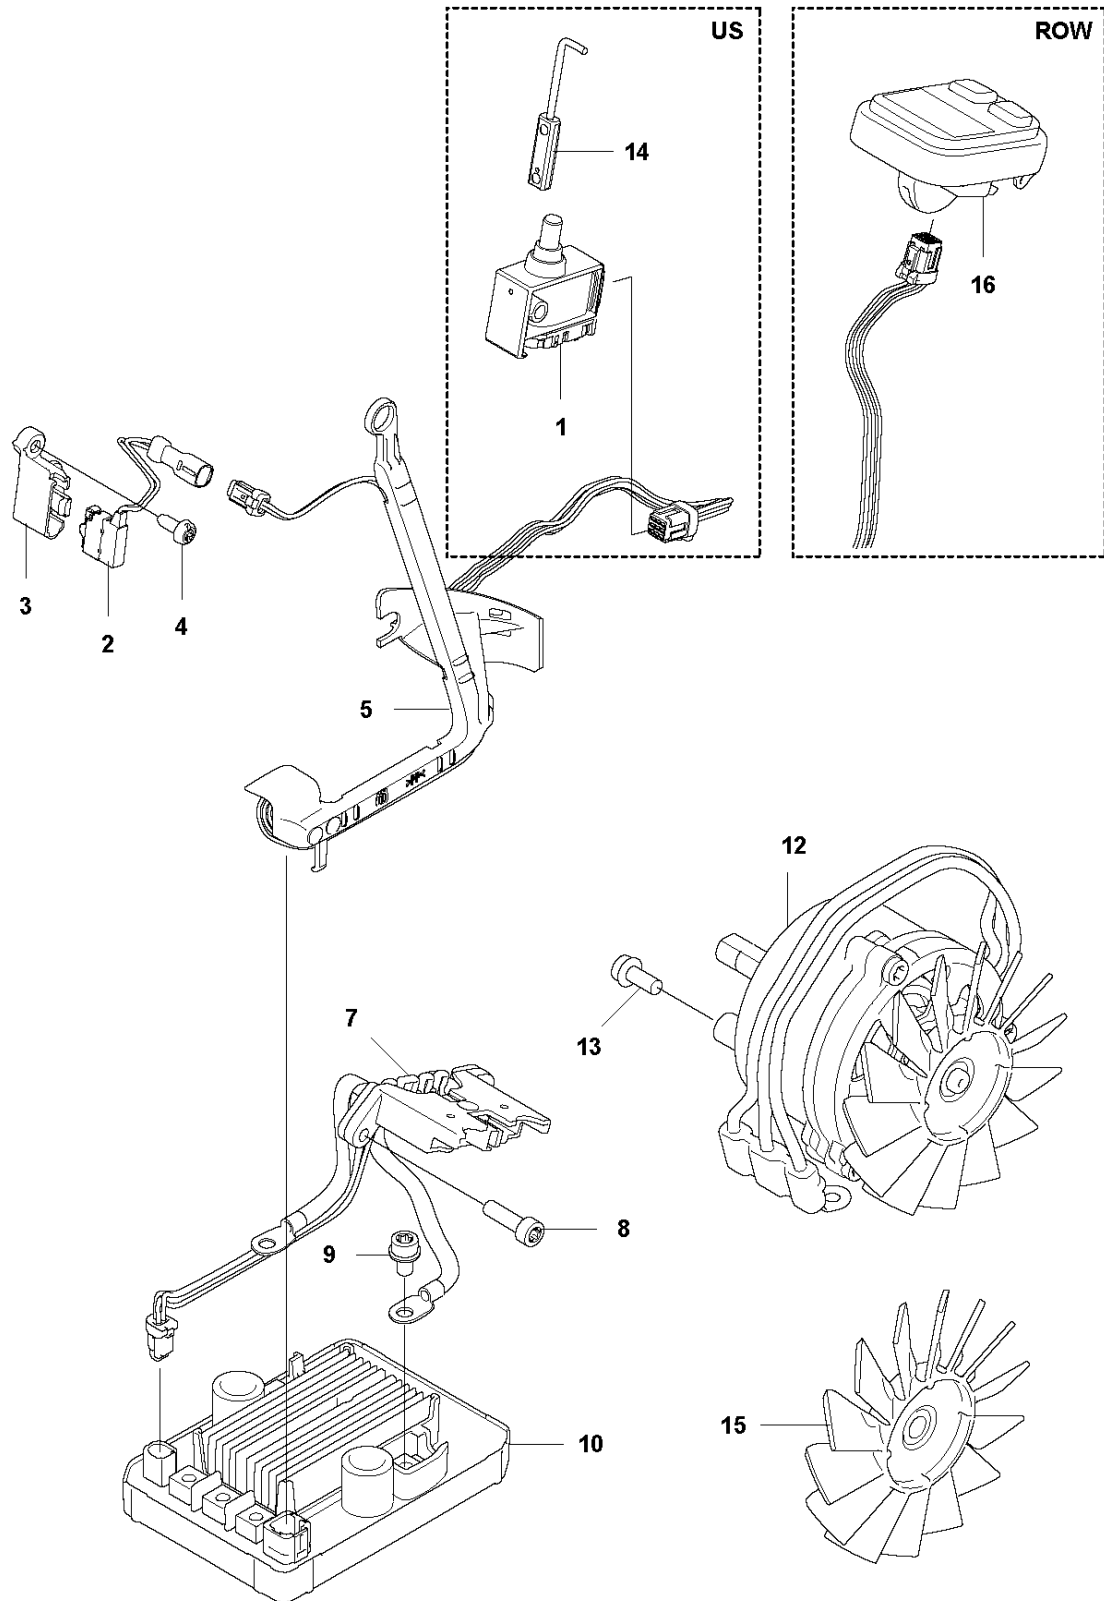

D 340i
ELECTRIC

Ref	Part No	Description	Remark	QTY KIT
1	582 05 07-01	TRIGGER SWITCH	For MUI variants	1
2	593 95 41-01	MICRO SWITCH		1
3	596 62 77-01	BRACKET		1
4	526 22 18-01	SCREW CITXPANT		2
5	596 78 67-01	WIRING ASSY	For DUI variants	1
5	596 94 30-01	WIRING ASSY	For MUI variants	1
7	593 08 38-01	WIRING ASSY		1
8	580 29 29-01	SCREW ITXSCT		2
9	525 75 51-07	SCREW ITXSCTFM		5
10	599 13 86-01	CONTROL UNIT	For DUI variants	1
10	599 13 87-01	CONTROL UNIT	For MUI variants	1
12	598 40 24-01	MOTOR ASSY	For MUI variants	1
12	598 40 23-01	MOTOR ASSY	For DUI variants	1
13	525 75 51-05	SCREW ITXSCTFM		3
14	577 85 51-01	THROTTLE ROD ASSY	For MUI variants	1
15	593 78 26-01	FAN		1
16	593 91 49-01	CONTROL PANEL	For DUI variants	1