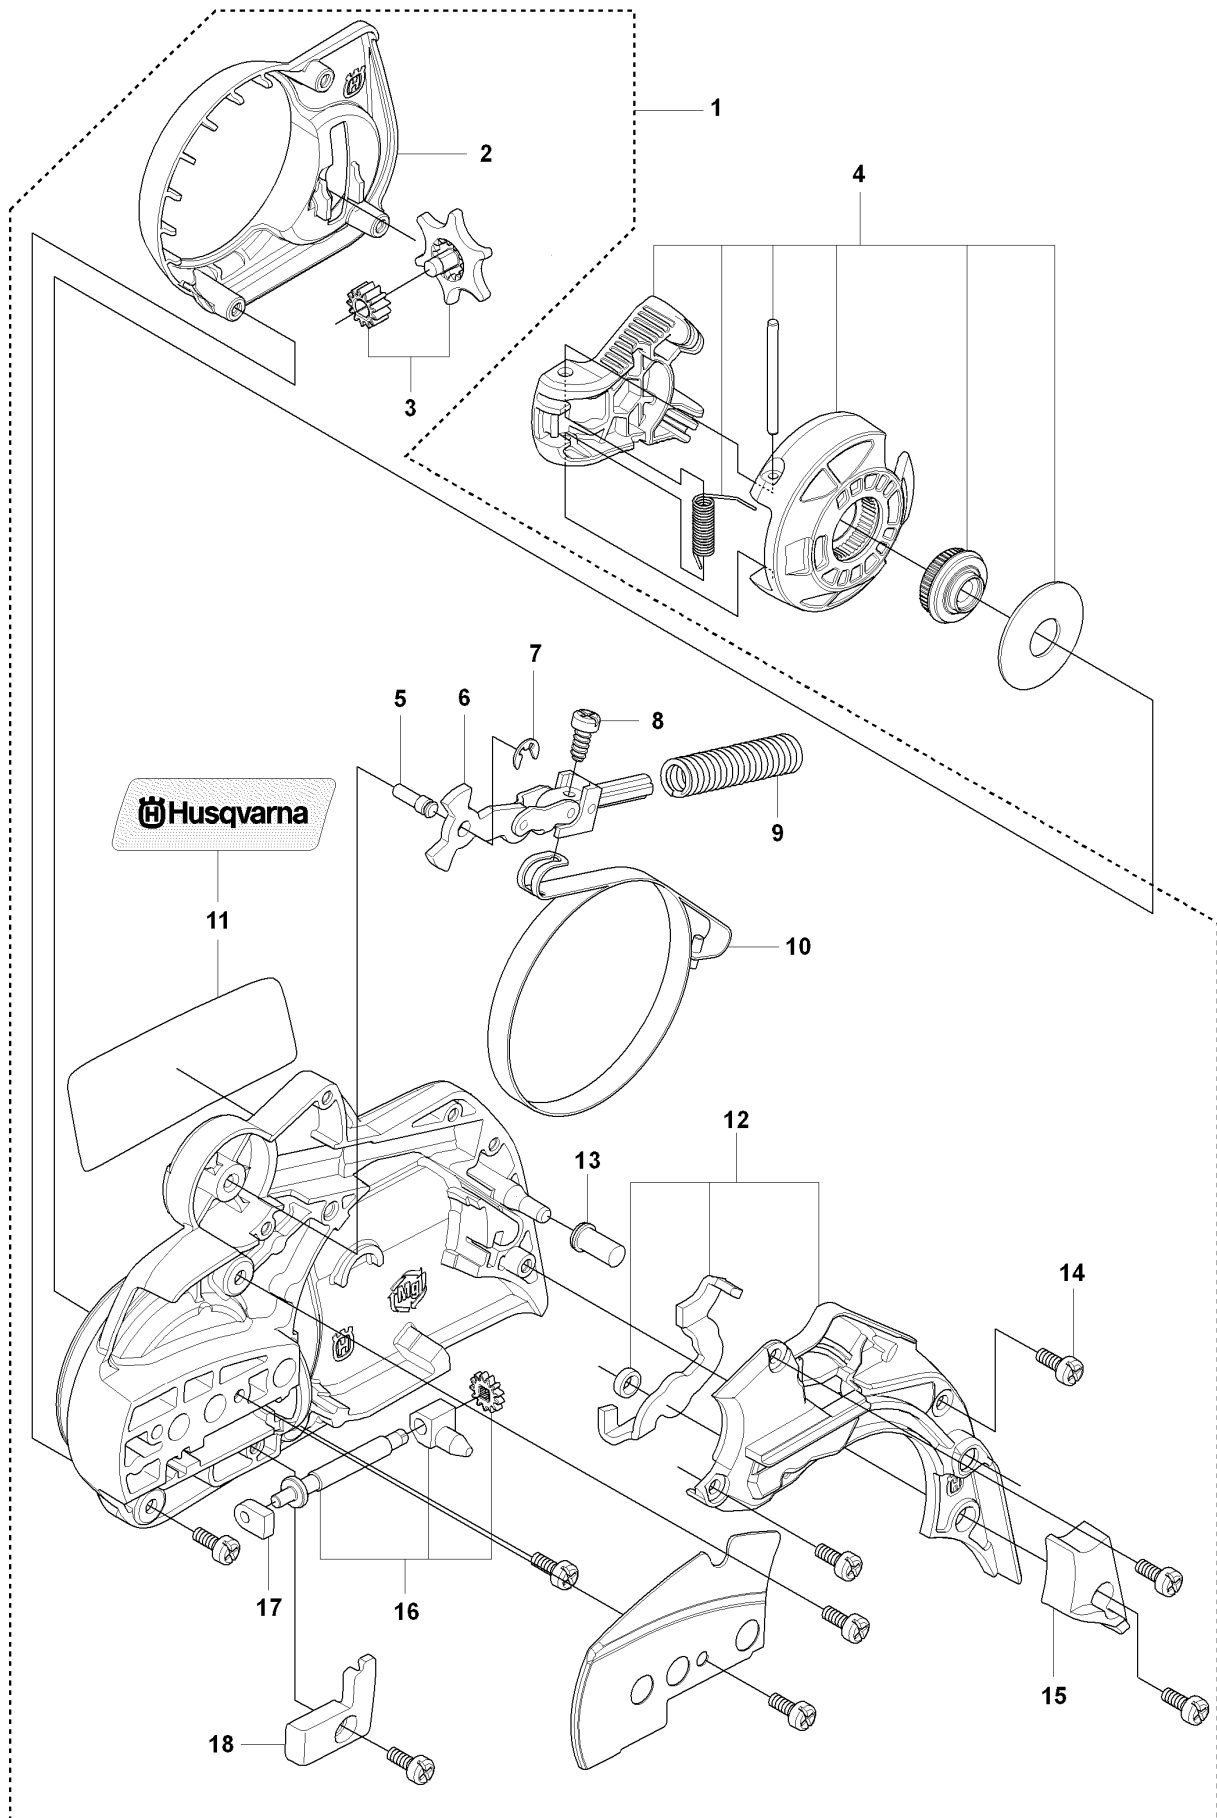

SPARE PARTS LIST

CHAIN SAWS

345 E TRIOBRAKE, 20083600001-Current

A TrioBrake

CHAIN BRAKE & CLUTCH COVER

345 E TRIOBRAKE, 20083600001-Current

Ref	Part No	Description	Remark	QTY	KIT
1	537 10 78-02	CHAIN BRAKE		1	
2	503 89 29-01	PIN		1	1
3	503 21 70-10	SCREW CCRPANT		1	1
4	503 89 08-02	KNEE JOINT ASSY		1	1
5	503 46 59-01	BRAKE SPRING		1	1
6	735 31 08-20	E-CLIP		1	1
7	537 04 30-02	BRAKE BAND ASSY		1	1
8	537 37 04-01	LABEL		1	1
9	503 85 52-01	GUIDE BUSHING		1	1
10	537 05 79-01	LEVER		1	1
11	537 05 80-01	HUB CAP		1	1
12	503 21 70-10	SCREW CCRPANT		5	1
13	537 08 90-01	WEAR PROTECTION		1	1
14	503 75 18-02	PIN KNEE-JOINT		1	1
15	503 85 66-01	COVER PLATE		1	1
16	503 22 00-01	HEXAGON NUT		2	

B TrioBrake

CHAIN BRAKE & CLUTCH COVER

345 E TRIOBRAKE, 20083600001-Current

Ref	Part No	Description	Remark	QTY	KIT
1	505 32 42-01	CLUTCH COVER ASSY		1	
2	537 39 26-01	HEAT PROTECTOR		1	1
3	537 34 72-01	GEAR ASSY		1	1
4	537 34 78-01	KNOB		1	
6	503 89 08-02	KNEE JOINT ASSY		1	1
7	735 31 08-20	E-CLIP		1	1
8	503 21 70-10	SCREW CCRPANT		1	1
9	503 46 59-01	BRAKE SPRING		1	1
10	537 04 30-02	BRAKE BAND ASSY		1	1
11	544 35 75-01	LABEL		1	1
12	502 30 61-01	COVER LID		1	1
13	503 85 52-01	GUIDE BUSHING		1	1
14	503 21 70-10	SCREW CCRPANT		9	1
15	544 08 30-01	WEAR PROTECTION		1	1
16	537 39 29-01	SCREW		1	1
17	544 84 55-01	BEARING SLEEVE		1	1
18	537 34 76-01	COVER		1	1

C

TrioBrake

FUEL TANK & HANDLE

345 E TRIOBRAKE, 20083600001-Current

Ref	Part No	Description	Remark	QTY	KIT
1	503 21 70-10	SCREW CCRPANT		1	
2	537 05 88-01	HUB CAP		1	
3	503 21 75-35	SCREW IHSCFT		1	14
4	721 12 13-30	GROOVED PIN		1	14
5	537 05 92-01	TORSION SPRING		1	14
6	537 13 01-01	BELLOWS		1	14
7	537 26 58-01	SLEEVE		1	14
8	537 16 50-02	CLAMP		1	
9	537 05 81-03	CABLE ASSY		1	
10	503 85 44-01	THROTTLE LOCKOUT		1	15
11	503 99 86-01	RECOIL SPRING		5	15
12	720 18 25-20	PARALLEL PIN		1	15
13	503 85 45-01	TRIGGER		1	15
14	537 35 95-01	TANK VENT ASSY		1	15
15	537 09 96-08	FUEL TANK ASSY			