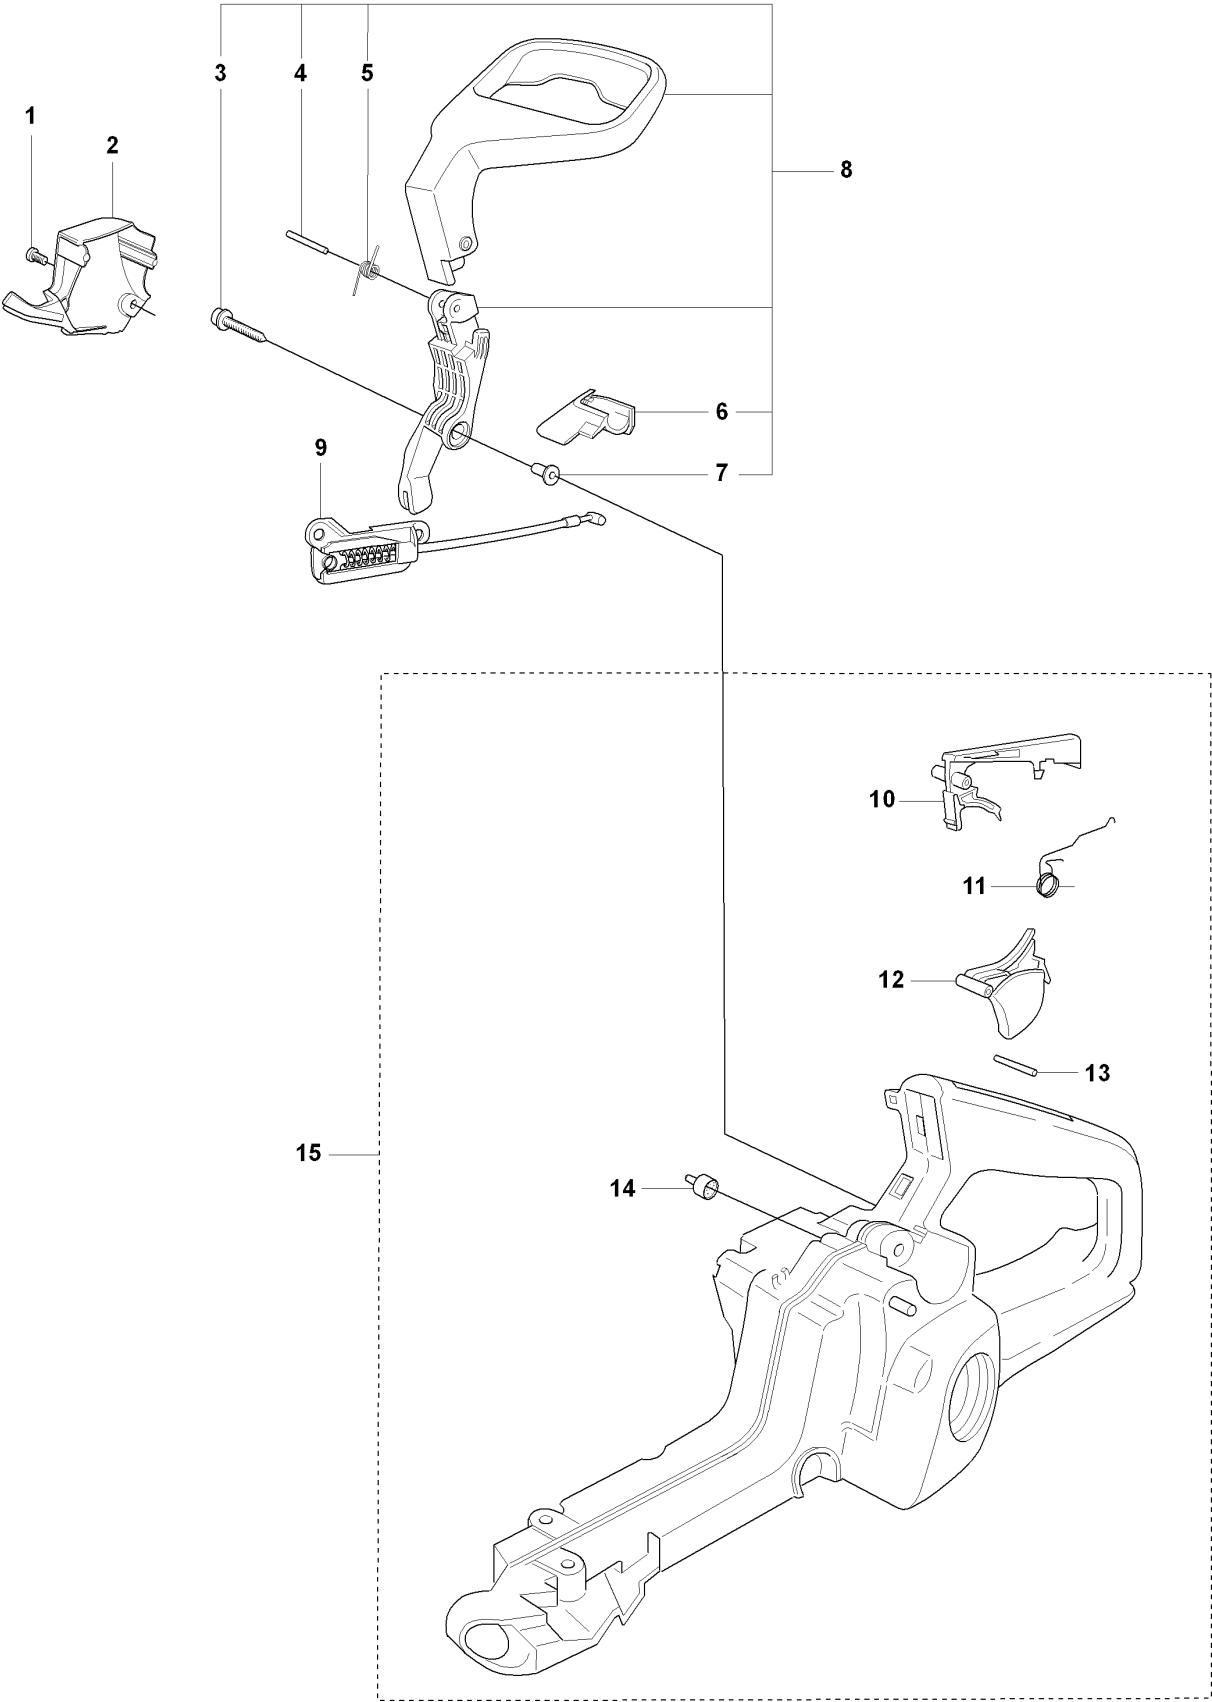

SPARE PARTS LIST

CHAIN SAWS

345 E TRIOBRAKE, 20083600001-Current

A TrioBrake

CHAIN BRAKE & CLUTCH COVER

345 E TRIOBRAKE, 20083600001-Current

Ref	Part No	Description	Remark	QTY	KIT
1	537 10 78-02	CHAIN BRAKE		1	
2	503 89 29-01	PIN		1	1
3	503 21 70-10	SCREW CCRPANT		1	1
4	503 89 08-02	KNEE JOINT ASSY		1	1
5	503 46 59-01	BRAKE SPRING		1	1
6	735 31 08-20	E-CLIP		1	1
7	537 04 30-02	BRAKE BAND ASSY		1	1
8	537 37 04-01	LABEL		1	1
9	503 85 52-01	GUIDE BUSHING		1	1
10	537 05 79-01	LEVER		1	1
11	537 05 80-01	HUB CAP		1	1
12	503 21 70-10	SCREW CCRPANT		5	1
13	537 08 90-01	WEAR PROTECTION		1	1
14	503 75 18-02	PIN KNEE-JOINT		1	1
15	503 85 66-01	COVER PLATE		1	1
16	503 22 00-01	HEXAGON NUT		2	

B TrioBrake

CHAIN BRAKE & CLUTCH COVER

345 E TRIOBRAKE, 20083600001-Current

Ref	Part No	Description	Remark	QTY	KIT
1	505 32 42-01	CLUTCH COVER ASSY		1	
2	537 39 26-01	HEAT PROTECTOR		1	1
3	537 34 72-01	GEAR ASSY		1	1
4	537 34 78-01	KNOB		1	
6	503 89 08-02	KNEE JOINT ASSY		1	1
7	735 31 08-20	E-CLIP		1	1
8	503 21 70-10	SCREW CCRPANT		1	1
9	503 46 59-01	BRAKE SPRING		1	1
10	537 04 30-02	BRAKE BAND ASSY		1	1
11	544 35 75-01	LABEL		1	1
12	502 30 61-01	COVER LID		1	1
13	503 85 52-01	GUIDE BUSHING		1	1
14	503 21 70-10	SCREW CCRPANT		9	1
15	544 08 30-01	WEAR PROTECTION		1	1
16	537 39 29-01	SCREW		1	1
17	544 84 55-01	BEARING SLEEVE		1	1
18	537 34 76-01	COVER		1	1

C

TrioBrake

FUEL TANK & HANDLE

345 E TRIOBRAKE, 20083600001-Current

Ref	Part No	Description	Remark	QTY	KIT
1	503 21 70-10	SCREW CCRPANT		1	
2	537 05 88-01	HUB CAP		1	
3	503 21 75-35	SCREW IHSCFT		1	14
4	721 12 13-30	GROOVED PIN		1	14
5	537 05 92-01	TORSION SPRING		1	14
6	537 13 01-01	BELLOWS		1	14
7	537 26 58-01	SLEEVE		1	14
8	537 16 50-02	CLAMP		1	
9	537 05 81-03	CABLE ASSY		1	
10	503 85 44-01	THROTTLE LOCKOUT		1	15
11	503 99 86-01	RECOIL SPRING		5	15
12	720 18 25-20	PARALLEL PIN		1	15
13	503 85 45-01	TRIGGER		1	15
14	537 35 95-01	TANK VENT ASSY		1	15
15	537 09 96-08	FUEL TANK ASSY			