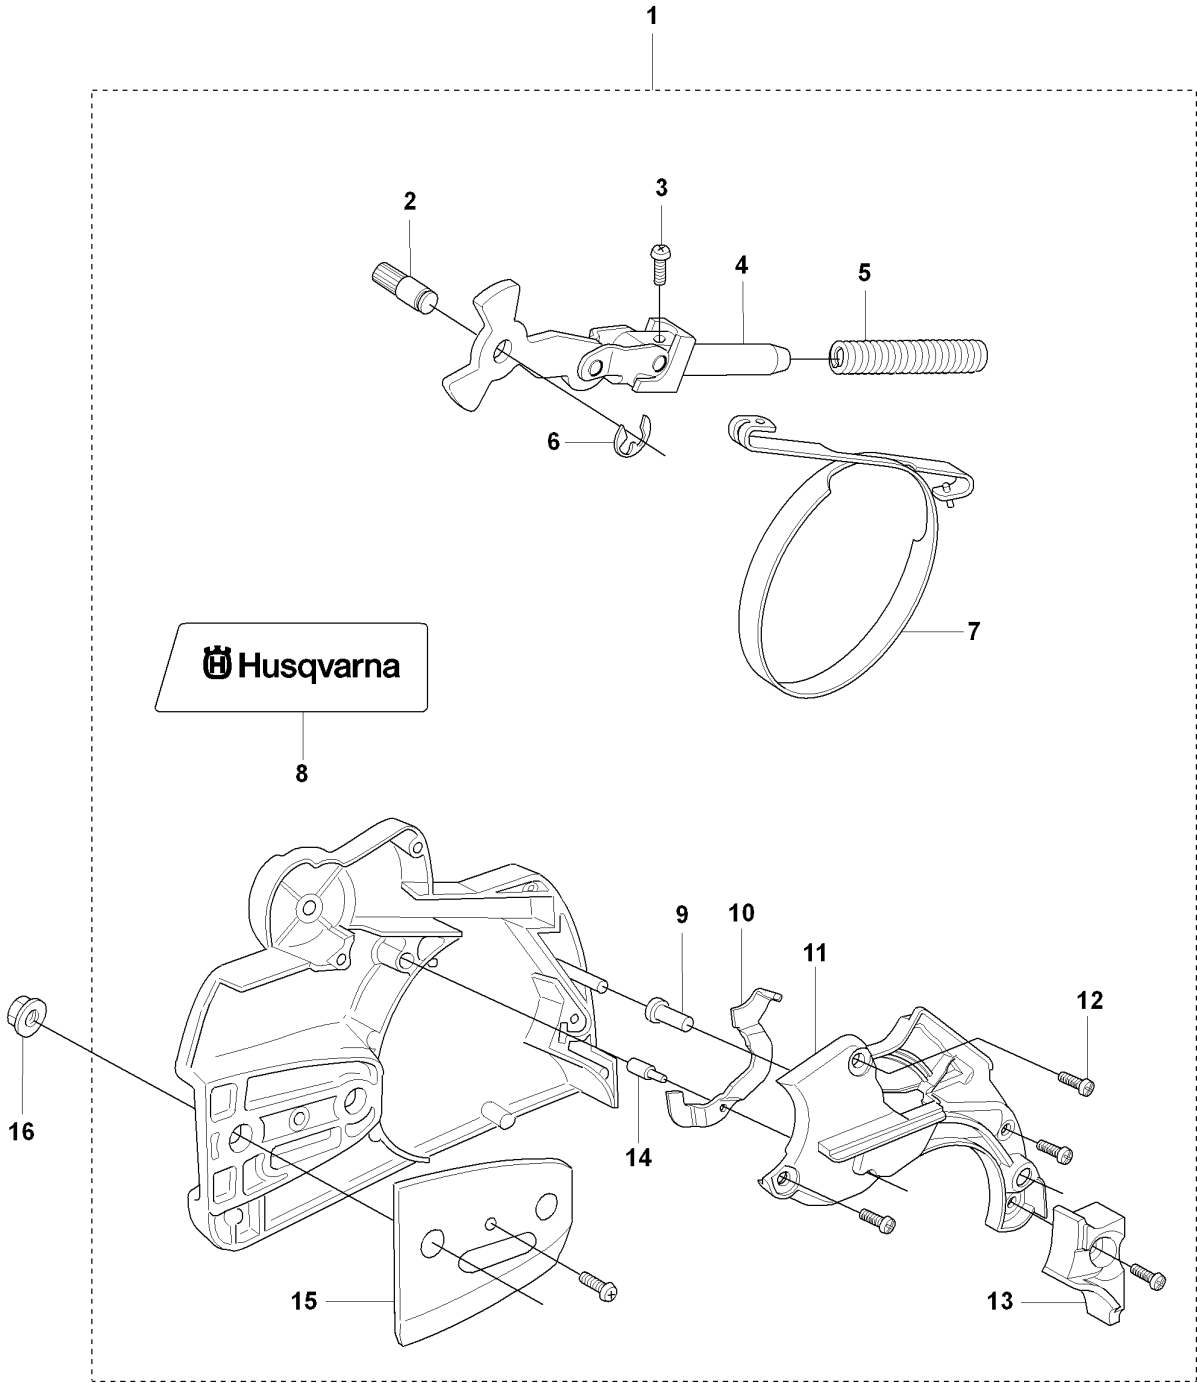

SPARE PARTS LIST

CHAIN SAWS

345 E TRIOBRAKE, 20083600001-Current

A TrioBrake

CHAIN BRAKE & CLUTCH COVER

345 E TRIOBRAKE, 20083600001-Current

Ref	Part No	Description	Remark	QTY	KIT
1	537 10 78-02	CHAIN BRAKE		1	
2	503 89 29-01	PIN		1	1
3	503 21 70-10	SCREW CCRPANT		1	1
4	503 89 08-02	KNEE JOINT ASSY		1	1
5	503 46 59-01	BRAKE SPRING		1	1
6	735 31 08-20	E-CLIP		1	1
7	537 04 30-02	BRAKE BAND ASSY		1	1
8	537 37 04-01	LABEL		1	1
9	503 85 52-01	GUIDE BUSHING		1	1
10	537 05 79-01	LEVER		1	1
11	537 05 80-01	HUB CAP		1	1
12	503 21 70-10	SCREW CCRPANT		5	1
13	537 08 90-01	WEAR PROTECTION		1	1
14	503 75 18-02	PIN KNEE-JOINT		1	1
15	503 85 66-01	COVER PLATE		1	1
16	503 22 00-01	HEXAGON NUT		2	

B TrioBrake

CHAIN BRAKE & CLUTCH COVER

345 E TRIOBRAKE, 20083600001-Current

Ref	Part No	Description	Remark	QTY	KIT
1	505 32 42-01	CLUTCH COVER ASSY		1	
2	537 39 26-01	HEAT PROTECTOR		1	1
3	537 34 72-01	GEAR ASSY		1	1
4	537 34 78-01	KNOB		1	
6	503 89 08-02	KNEE JOINT ASSY		1	1
7	735 31 08-20	E-CLIP		1	1
8	503 21 70-10	SCREW CCRPANT		1	1
9	503 46 59-01	BRAKE SPRING		1	1
10	537 04 30-02	BRAKE BAND ASSY		1	1
11	544 35 75-01	LABEL		1	1
12	502 30 61-01	COVER LID		1	1
13	503 85 52-01	GUIDE BUSHING		1	1
14	503 21 70-10	SCREW CCRPANT		9	1
15	544 08 30-01	WEAR PROTECTION		1	1
16	537 39 29-01	SCREW		1	1
17	544 84 55-01	BEARING SLEEVE		1	1
18	537 34 76-01	COVER		1	1

C

TrioBrake

FUEL TANK & HANDLE

345 E TRIOBRAKE, 20083600001-Current

Ref	Part No	Description	Remark	QTY	KIT
1	503 21 70-10	SCREW CCRPANT		1	
2	537 05 88-01	HUB CAP		1	
3	503 21 75-35	SCREW IHSCFT		1	14
4	721 12 13-30	GROOVED PIN		1	14
5	537 05 92-01	TORSION SPRING		1	14
6	537 13 01-01	BELLOWS		1	14
7	537 26 58-01	SLEEVE		1	14
8	537 16 50-02	CLAMP		1	
9	537 05 81-03	CABLE ASSY		1	
10	503 85 44-01	THROTTLE LOCKOUT		1	15
11	503 99 86-01	RECOIL SPRING		5	15
12	720 18 25-20	PARALLEL PIN		1	15
13	503 85 45-01	TRIGGER		1	15
14	537 35 95-01	TANK VENT ASSY		1	15
15	537 09 96-08	FUEL TANK ASSY			