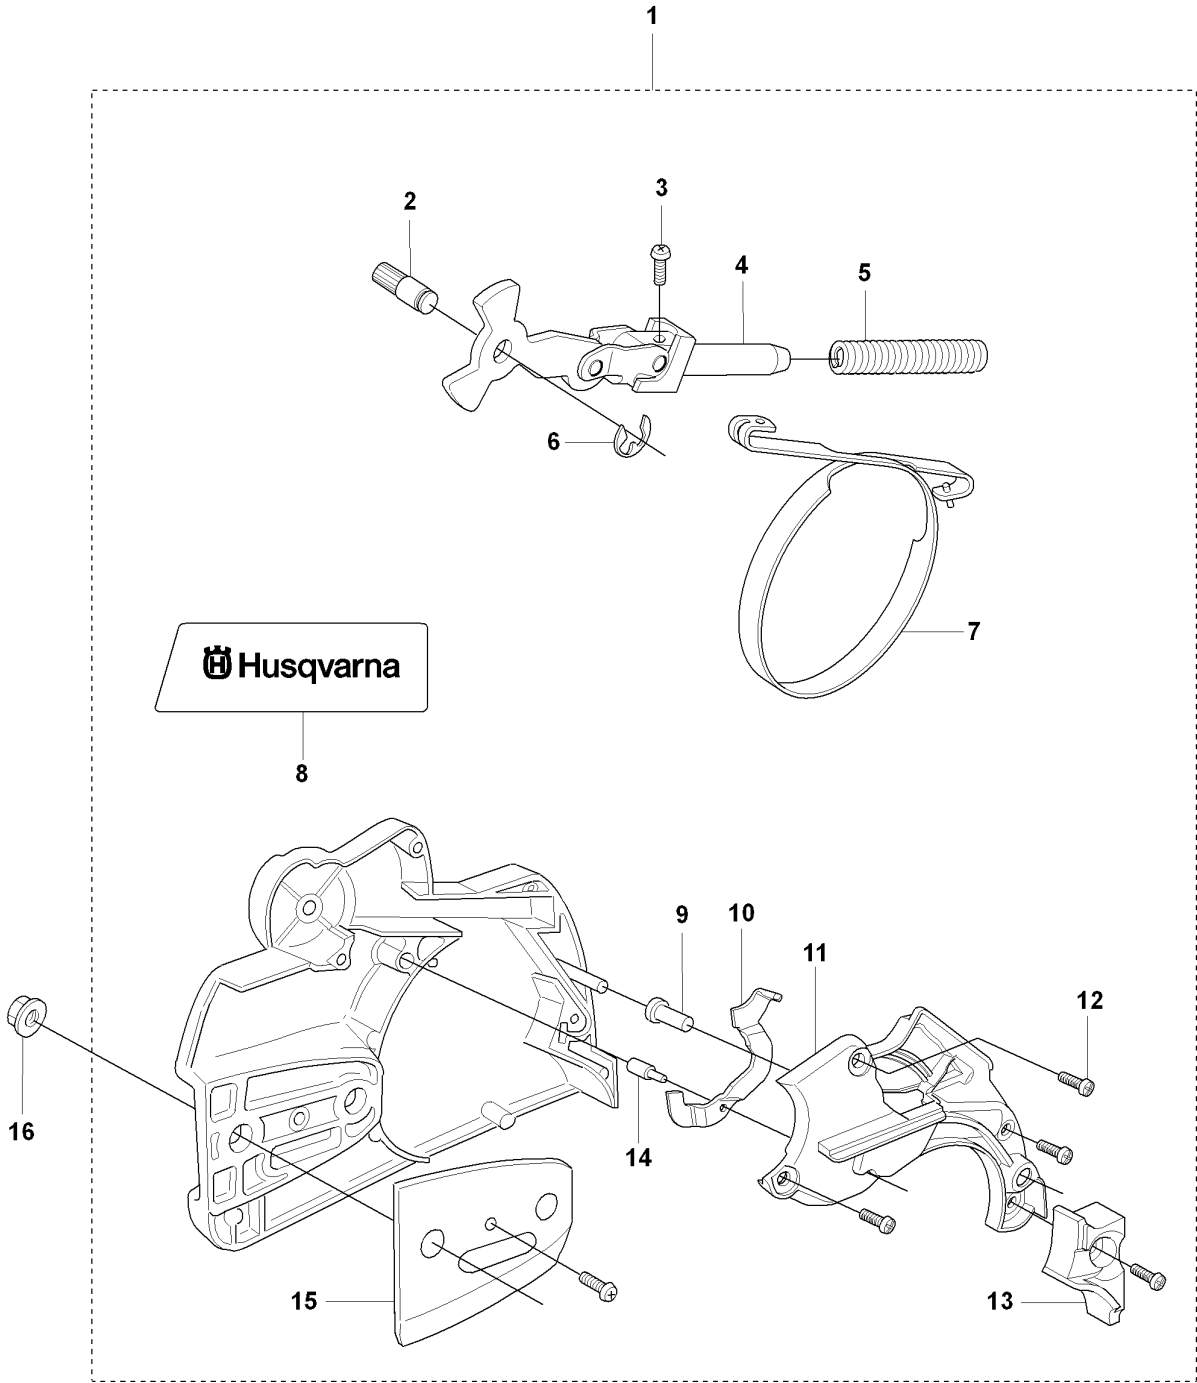

SPARE PARTS LIST

CHAIN SAWS

346 XP TRIOBRAKE,
20083600001-Current

A TrioBrake

CHAIN BRAKE & CLUTCH COVER

346 XP TRIOBRAKE, 20083600001-Current

Ref	Part No	Description	Remark	QTY	KIT
1	537 10 78-05	CHAIN BRAKE		1	
2	503 89 29-01	PIN		1	1
3	503 21 70-10	SCREW CCRPANT		1	1
4	503 89 08-02	KNEE JOINT ASSY		1	1
5	503 46 59-01	BRAKE SPRING		1	1
6	735 31 08-20	E-CLIP		1	1
7	537 04 30-02	BRAKE BAND ASSY		1	1
8	537 37 04-01	LABEL		1	1
9	503 85 52-01	GUIDE BUSHING		1	1
10	537 05 79-01	LEVER		1	1
11	537 05 80-01	HUB CAP		1	1
12	503 21 70-10	SCREW CCRPANT		5	1
13	537 08 90-01	WEAR PROTECTION		1	1
14	503 75 18-02	PIN KNEE-JOINT		1	1
15	503 85 66-01	COVER PLATE		1	1
16	503 22 00-01	HEXAGON NUT		2	

C

TrioBrake

FUEL TANK & HANDLE

346 XP TRIOBRAKE, 20083600001-Current

Ref	Part No	Description	Remark	QTY	KIT
1	503 21 70-10	SCREW CCRPANT		1	
2	537 05 88-01	HUB CAP		1	
3	503 21 75-35	SCREW IHSCFT		1	14
4	721 12 13-30	GROOVED PIN		1	14
5	537 05 92-01	TORSION SPRING		1	14
6	537 13 01-01	BELLOWS		1	14
7	537 26 58-01	SLEEVE		1	14
8	537 16 50-02	CLAMP		1	
9	537 05 81-03	CABLE ASSY		1	
10	503 85 44-01	THROTTLE LOCKOUT		1	15
11	503 99 86-01	RECOIL SPRING		5	15
12	720 18 25-20	PARALLEL PIN		1	15
13	503 85 45-01	TRIGGER		1	15
14	537 35 95-01	TANK VENT ASSY		1	15
15	537 09 96-08	FUEL TANK ASSY			