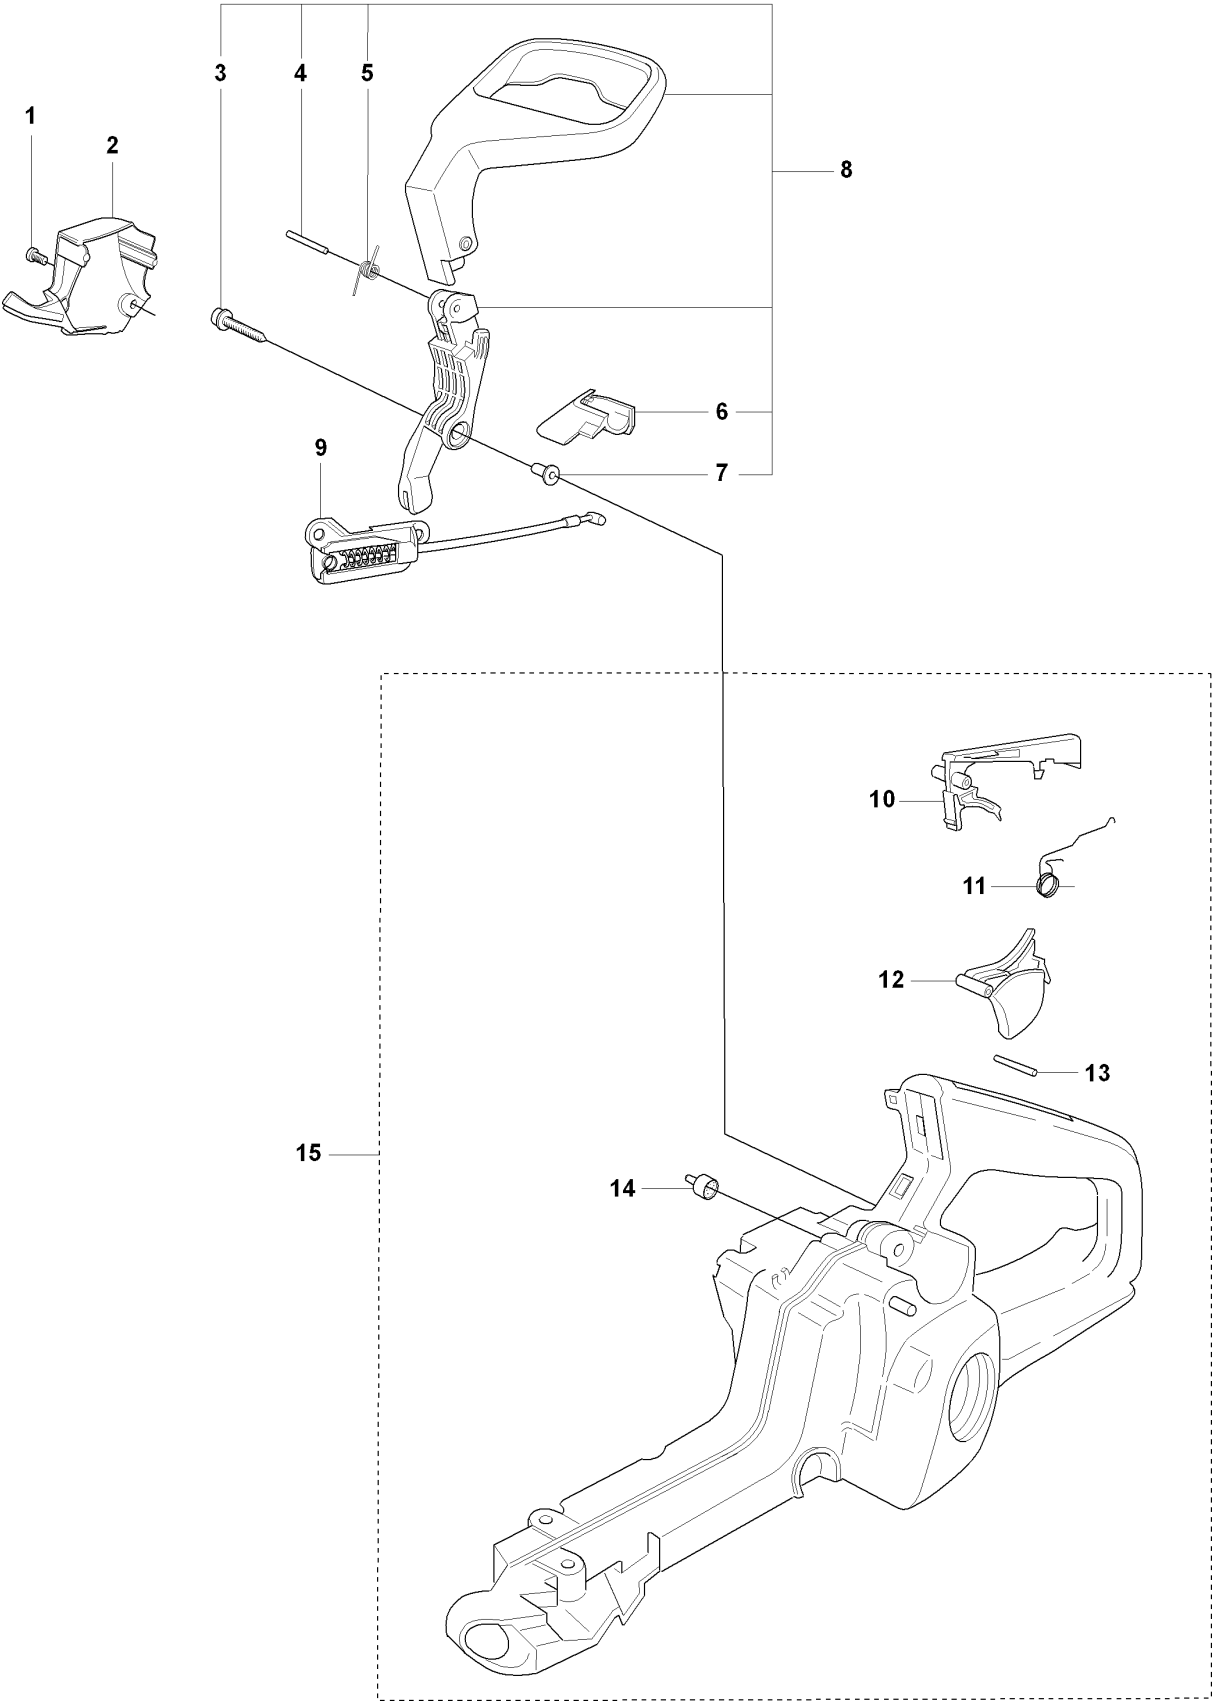

SPARE PARTS LIST

CHAIN SAWS

346 XP TRIOBRAKE,
20083600001-Current

A TrioBrake

CHAIN BRAKE & CLUTCH COVER

346 XP TRIOBRAKE, 20083600001-Current

Ref	Part No	Description	Remark	QTY	KIT
1	537 10 78-05	CHAIN BRAKE		1	
2	503 89 29-01	PIN		1	1
3	503 21 70-10	SCREW CCRPANT		1	1
4	503 89 08-02	KNEE JOINT ASSY		1	1
5	503 46 59-01	BRAKE SPRING		1	1
6	735 31 08-20	E-CLIP		1	1
7	537 04 30-02	BRAKE BAND ASSY		1	1
8	537 37 04-01	LABEL		1	1
9	503 85 52-01	GUIDE BUSHING		1	1
10	537 05 79-01	LEVER		1	1
11	537 05 80-01	HUB CAP		1	1
12	503 21 70-10	SCREW CCRPANT		5	1
13	537 08 90-01	WEAR PROTECTION		1	1
14	503 75 18-02	PIN KNEE-JOINT		1	1
15	503 85 66-01	COVER PLATE		1	1
16	503 22 00-01	HEXAGON NUT		2	

C

TrioBrake

FUEL TANK & HANDLE

346 XP TRIOBRAKE, 20083600001-Current

Ref	Part No	Description	Remark	QTY	KIT
1	503 21 70-10	SCREW CCRPANT		1	
2	537 05 88-01	HUB CAP		1	
3	503 21 75-35	SCREW IHSCFT		1	14
4	721 12 13-30	GROOVED PIN		1	14
5	537 05 92-01	TORSION SPRING		1	14
6	537 13 01-01	BELLOWS		1	14
7	537 26 58-01	SLEEVE		1	14
8	537 16 50-02	CLAMP		1	
9	537 05 81-03	CABLE ASSY		1	
10	503 85 44-01	THROTTLE LOCKOUT		1	15
11	503 99 86-01	RECOIL SPRING		5	15
12	720 18 25-20	PARALLEL PIN		1	15
13	503 85 45-01	TRIGGER		1	15
14	537 35 95-01	TANK VENT ASSY		1	15
15	537 09 96-08	FUEL TANK ASSY			